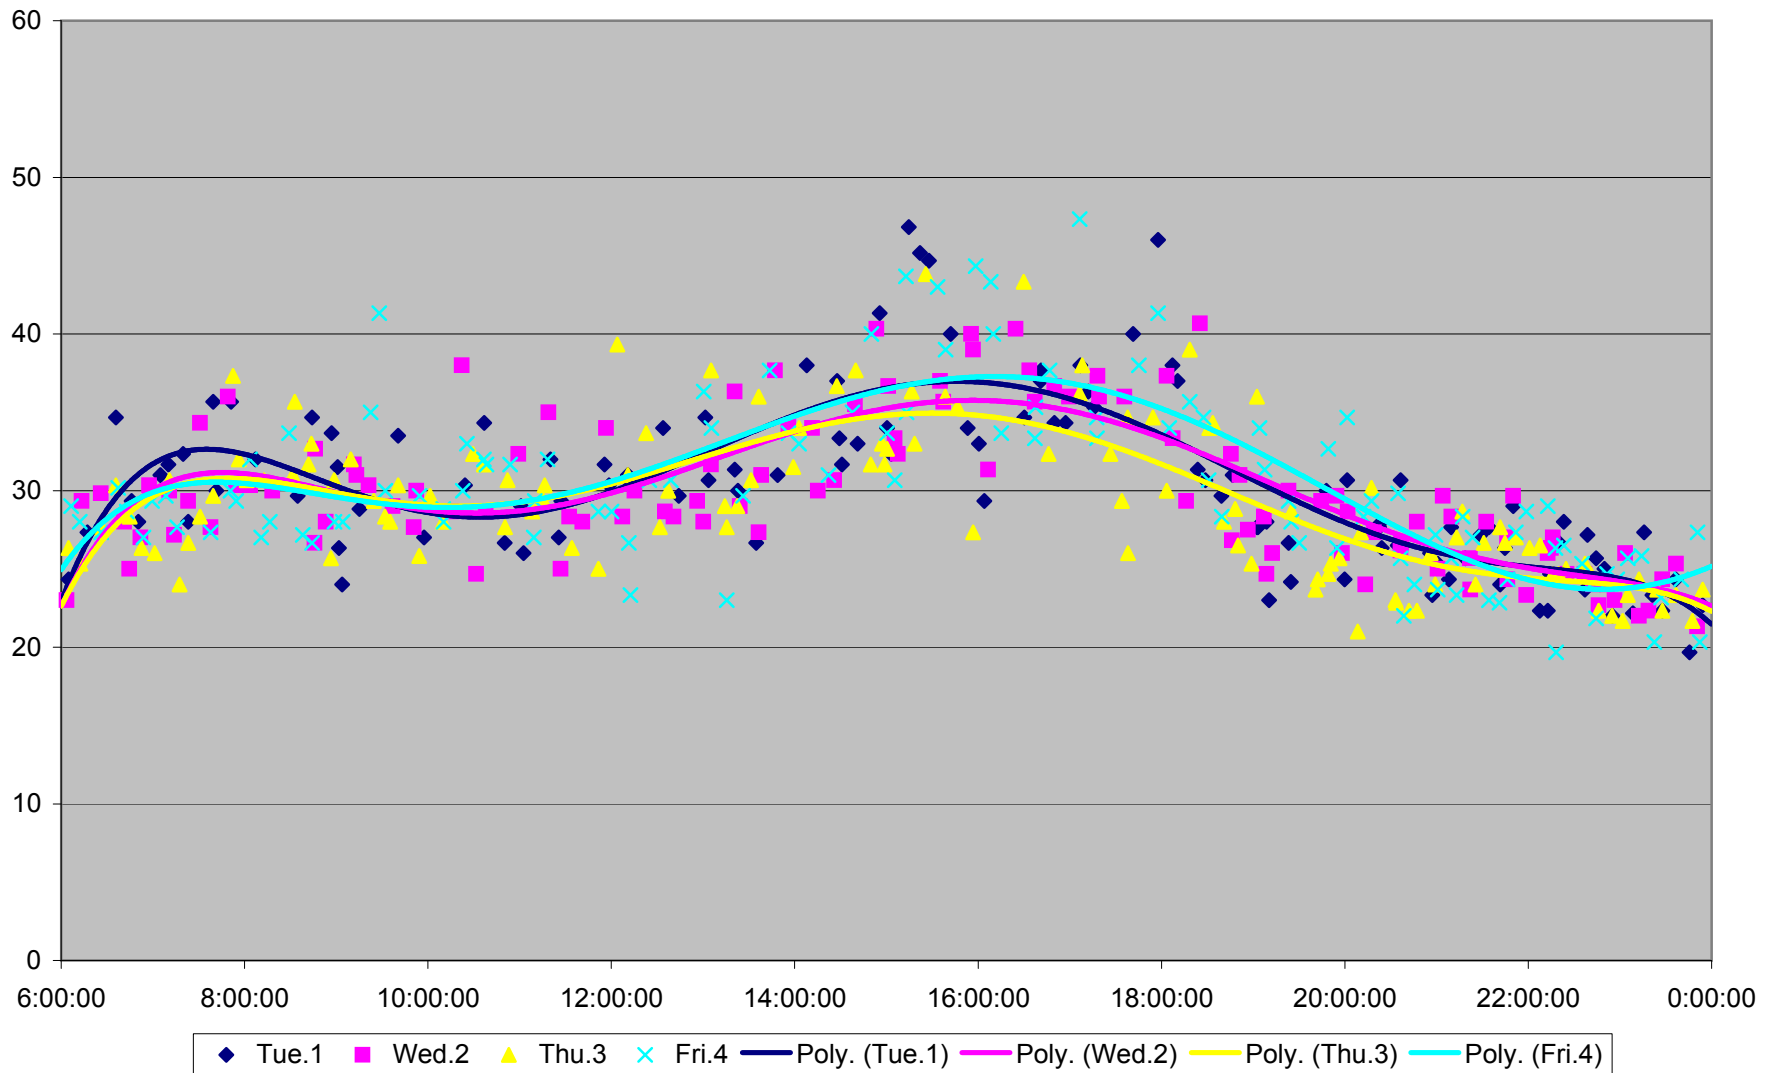

36 Finch West Link Times From Jane To Humberwood N of Loop Westbound November 2011

36 Finch West Link Times From Jane To Humberwood N of Loop Westbound November 2011

36 Finch West Link Times From Jane To Humberwood N of Loop Westbound November 2011