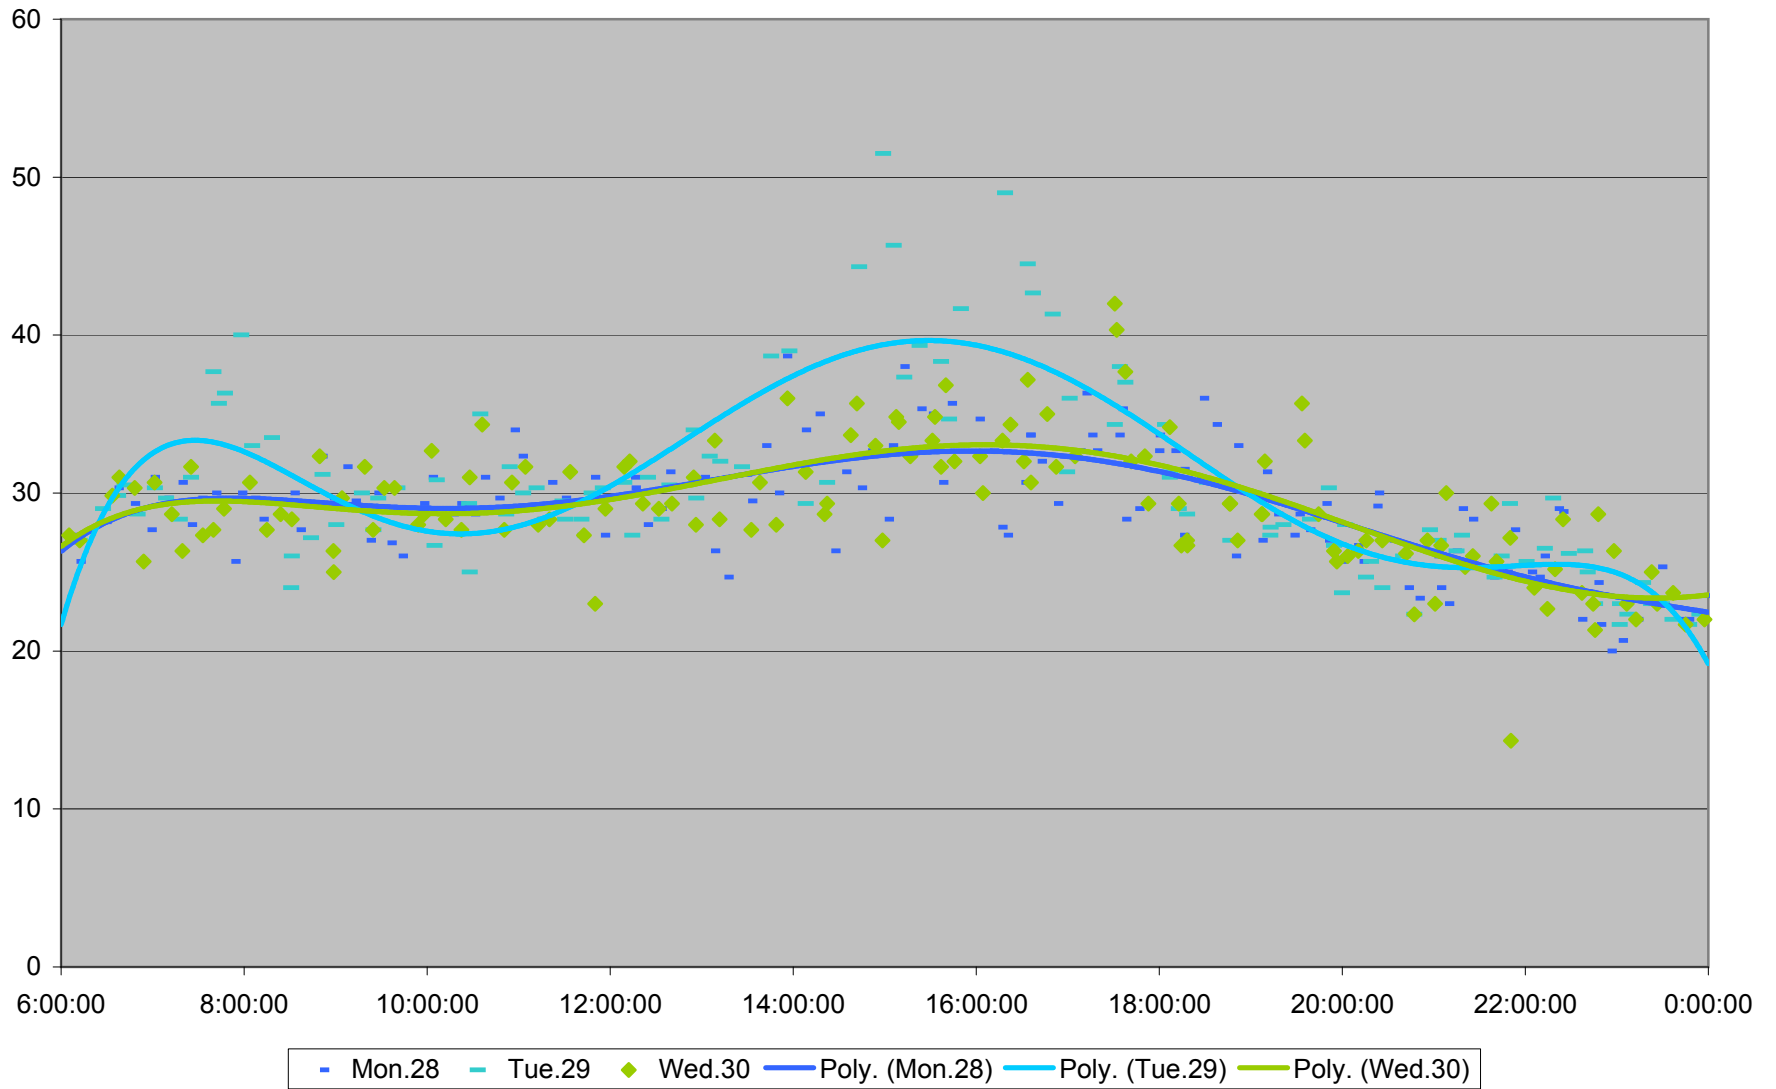

36 Finch West Link Times From Jane To Humberwood N of Loop Westbound November 2011

36 Finch West Link Times From Jane To Humberwood N of Loop Westbound November 2011

36 Finch West Link Times From Jane To Humberwood N of Loop Westbound November 2011

- | | | | | | | | | | | | |
|----------|----------|----------|----------|----------|----------|----------|----------|----------|----------|----------|----------|
| ◆ Tue.1 | ■ Wed.2 | ▲ Thu.3 | × Fri.4 | × Mon.7 | ● Tue.8 | + Wed.9 | - Thu.10 | - Fri.11 | ◇ Mon.14 | ■ Tue.15 | ▲ Wed.16 |
| × Thu.17 | × Fri.18 | ● Mon.21 | + Tue.22 | - Wed.23 | - Thu.24 | ◇ Fri.25 | ■ Mon.28 | ▲ Tue.29 | × Wed.30 | | |