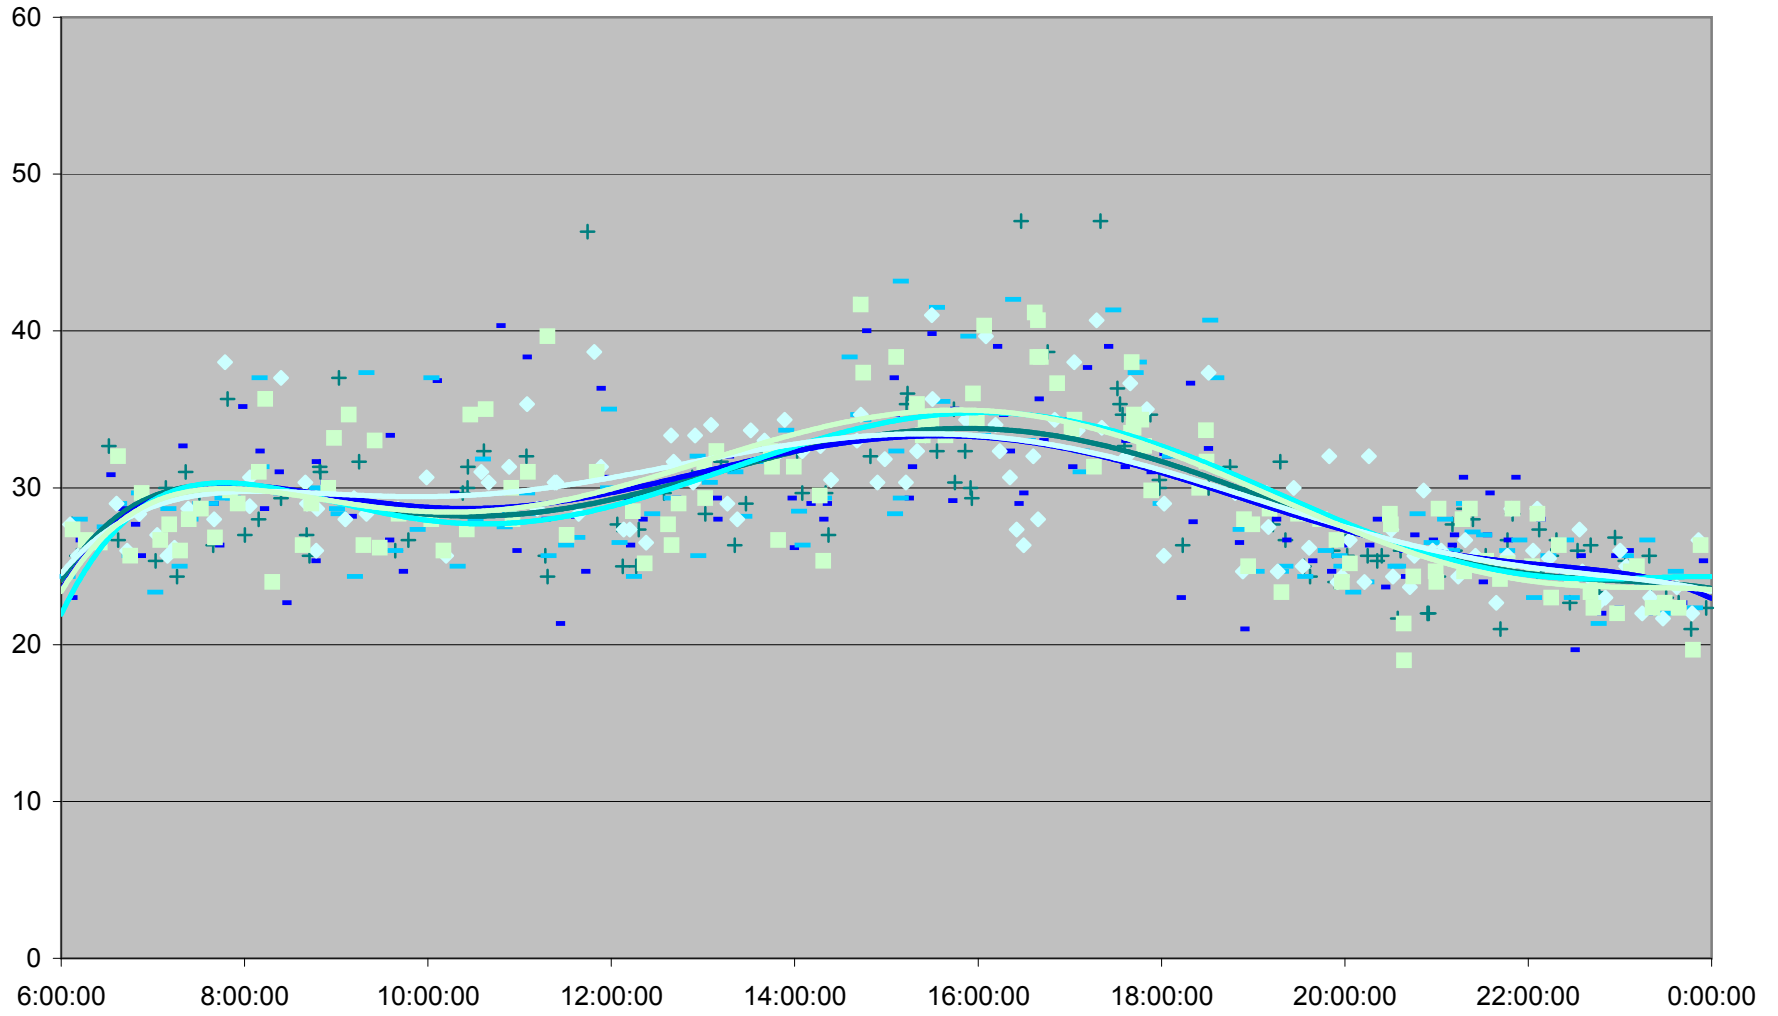

36 Finch West Link Times From Jane To Humberwood N of Loop Westbound November 2011

36 Finch West Link Times From Jane To Humberwood N of Loop Westbound November 2011

36 Finch West Link Times From Jane To Humberwood N of Loop Westbound November 2011