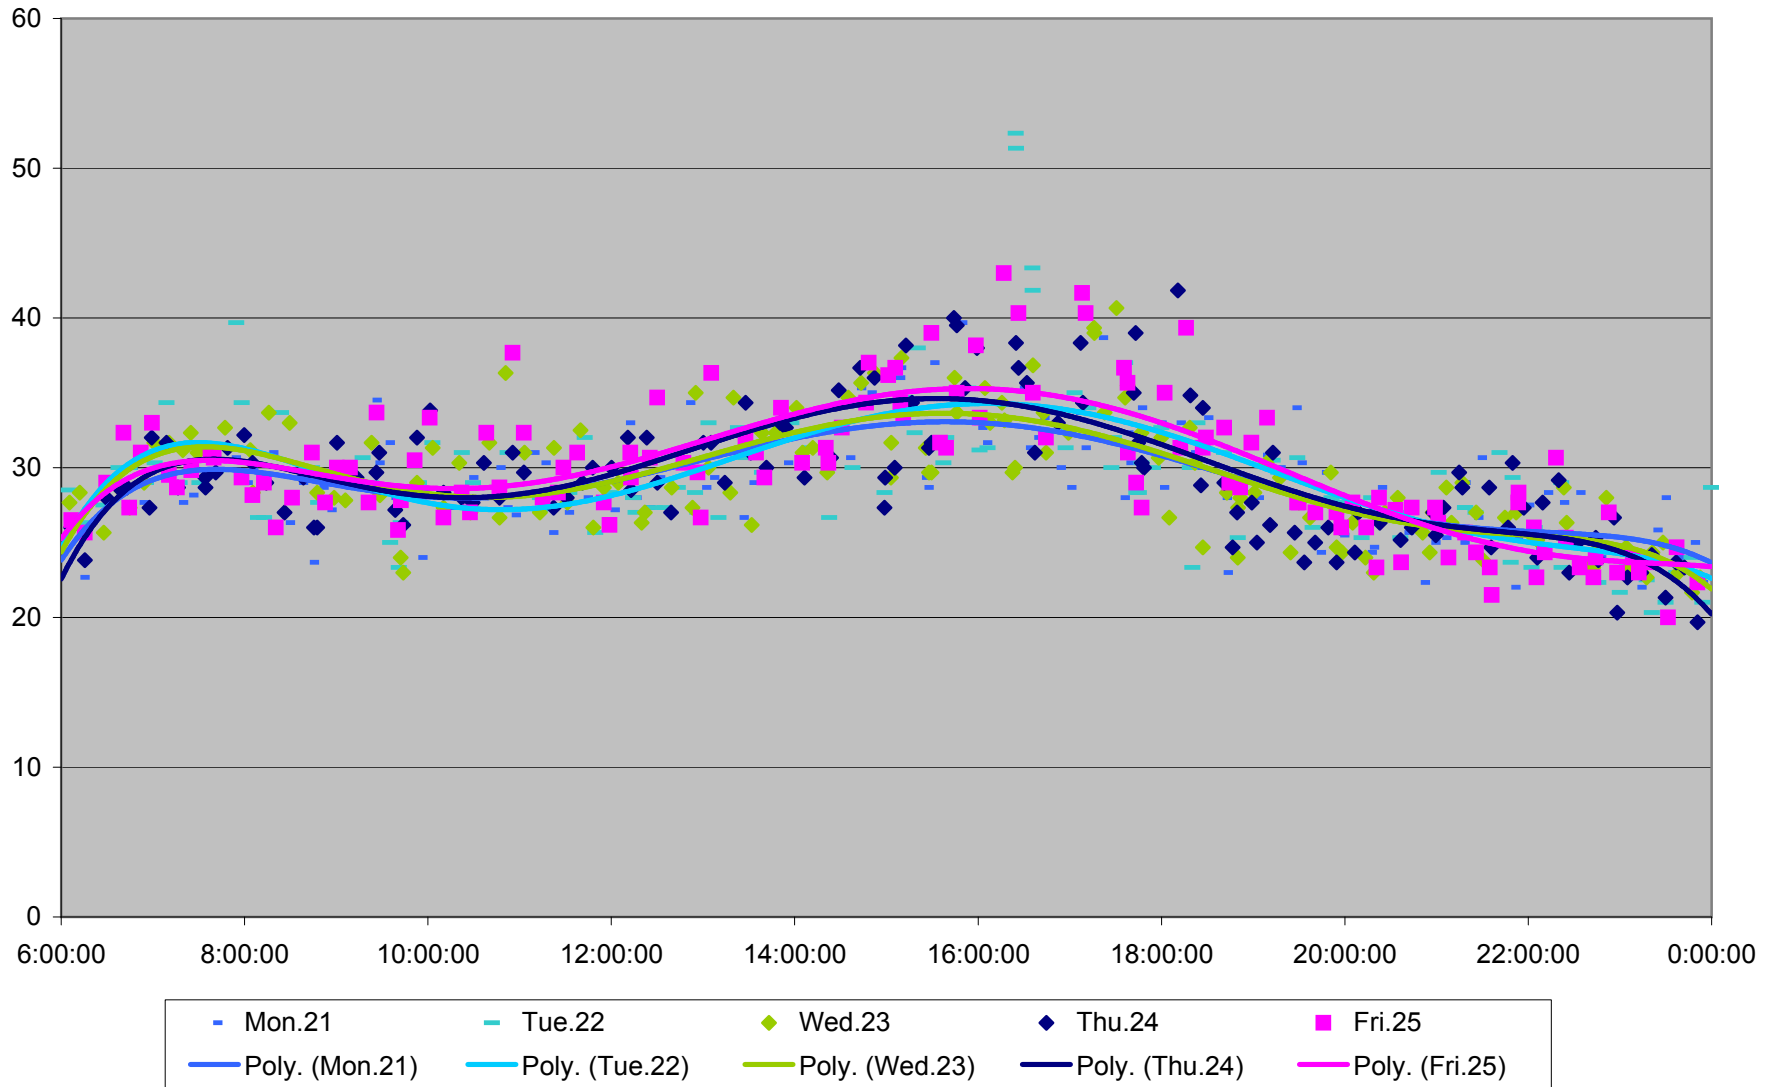

36 Finch West Link Times From Jane To Humberwood N of Loop Westbound November 2011

36 Finch West Link Times From Jane To Humberwood N of Loop Westbound November 2011

36 Finch West Link Times From Jane To Humberwood N of Loop Westbound November 2011