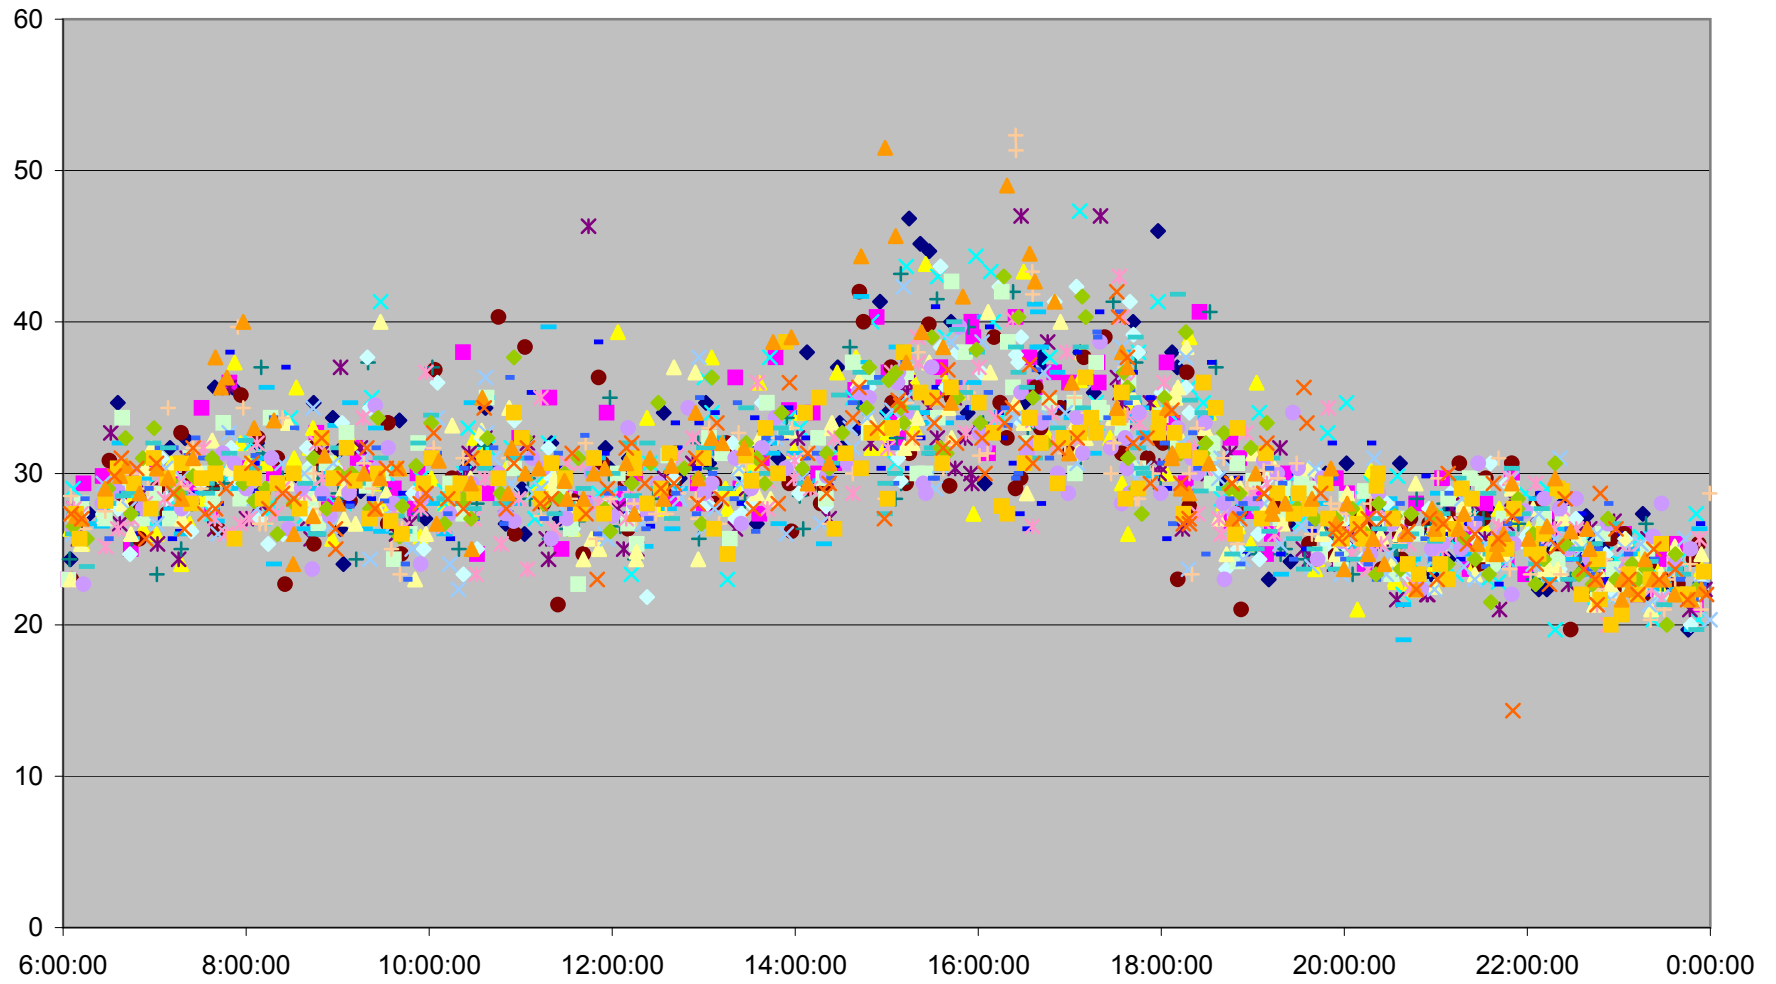

36 Finch West Link Times From Jane To Humberwood N of Loop Westbound November 2011

36 Finch West Link Times From Jane To Humberwood N of Loop Westbound November 2011

36 Finch West Link Times From Jane To Humberwood N of Loop Westbound November 2011

- | | | | | | | | | | | | |
|----------|----------|----------|----------|----------|----------|----------|----------|----------|----------|----------|----------|
| ◆ Tue.1 | ■ Wed.2 | ▲ Thu.3 | × Fri.4 | × Mon.7 | ● Tue.8 | + Wed.9 | - Thu.10 | - Fri.11 | ◇ Mon.14 | ■ Tue.15 | ▲ Wed.16 |
| × Thu.17 | × Fri.18 | ● Mon.21 | + Tue.22 | - Wed.23 | - Thu.24 | ◇ Fri.25 | ■ Mon.28 | ▲ Tue.29 | × Wed.30 | | |