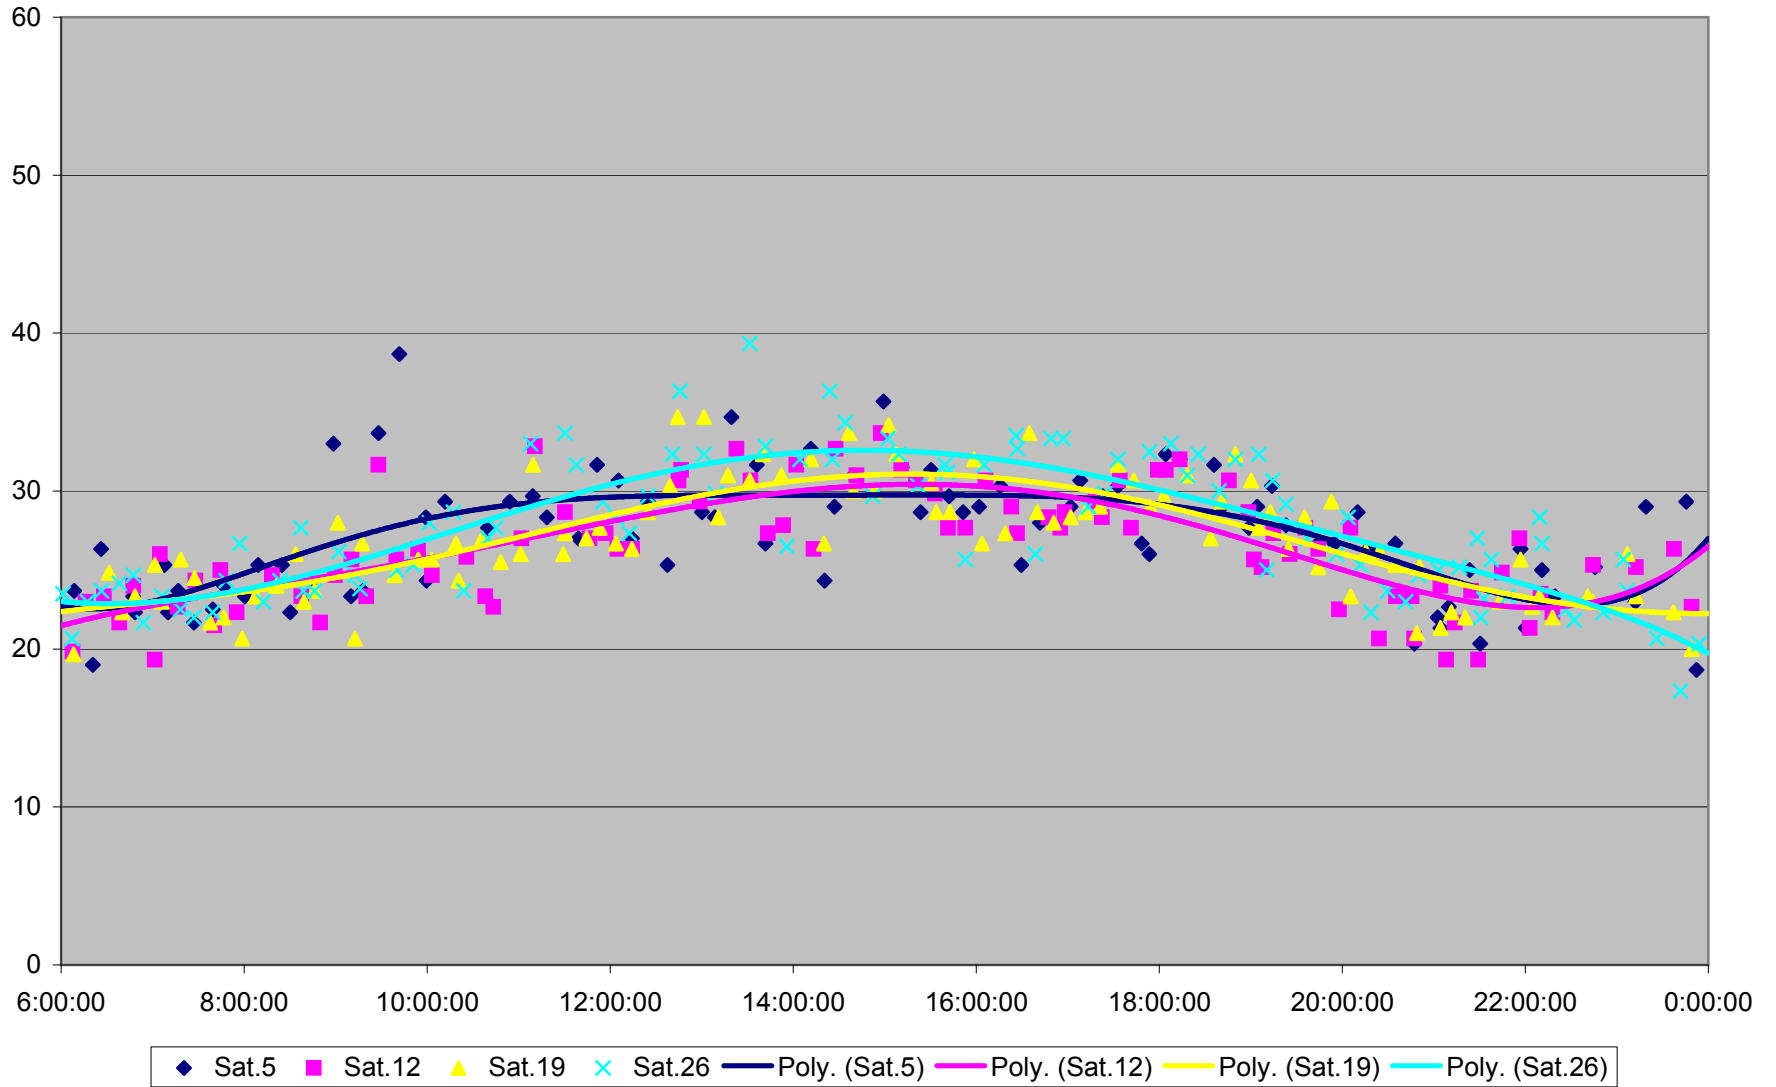

36 Finch West Link Times From Jane To Humberwood N of Loop Westbound November 2011