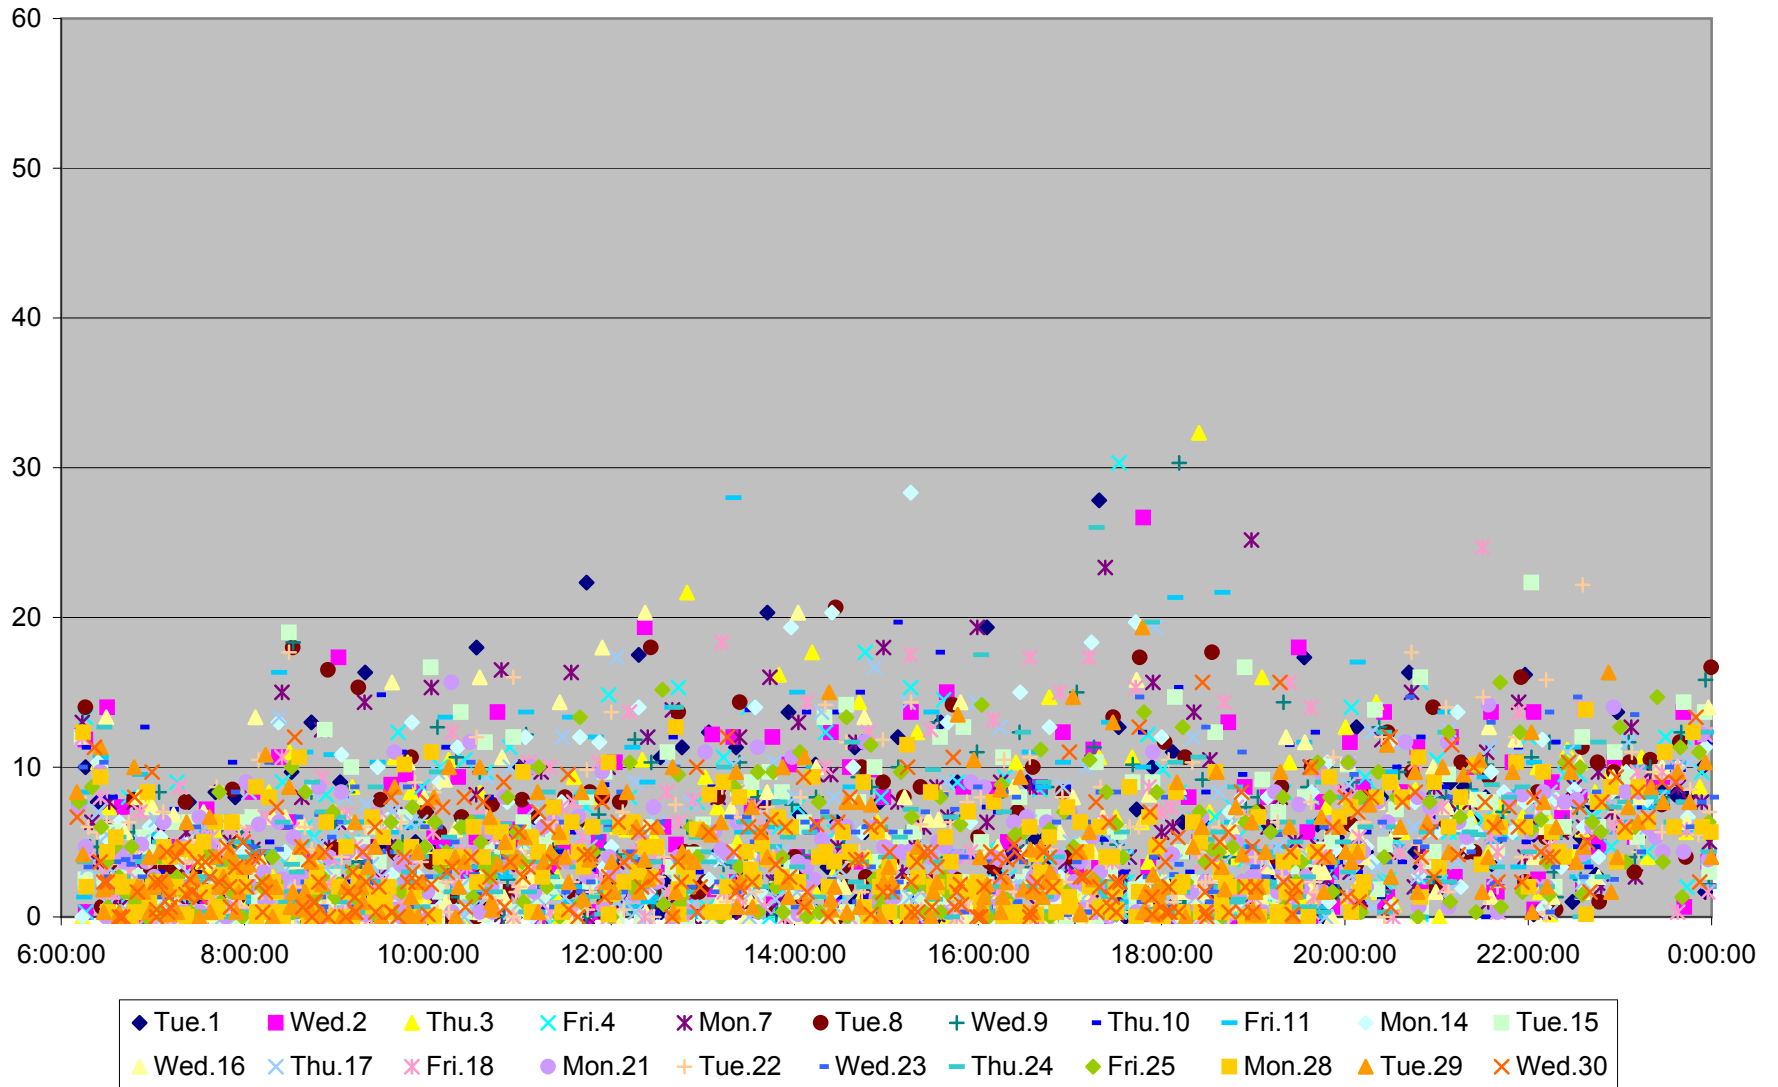

36 Finch West Headways at Dufferin Westbound November 2011