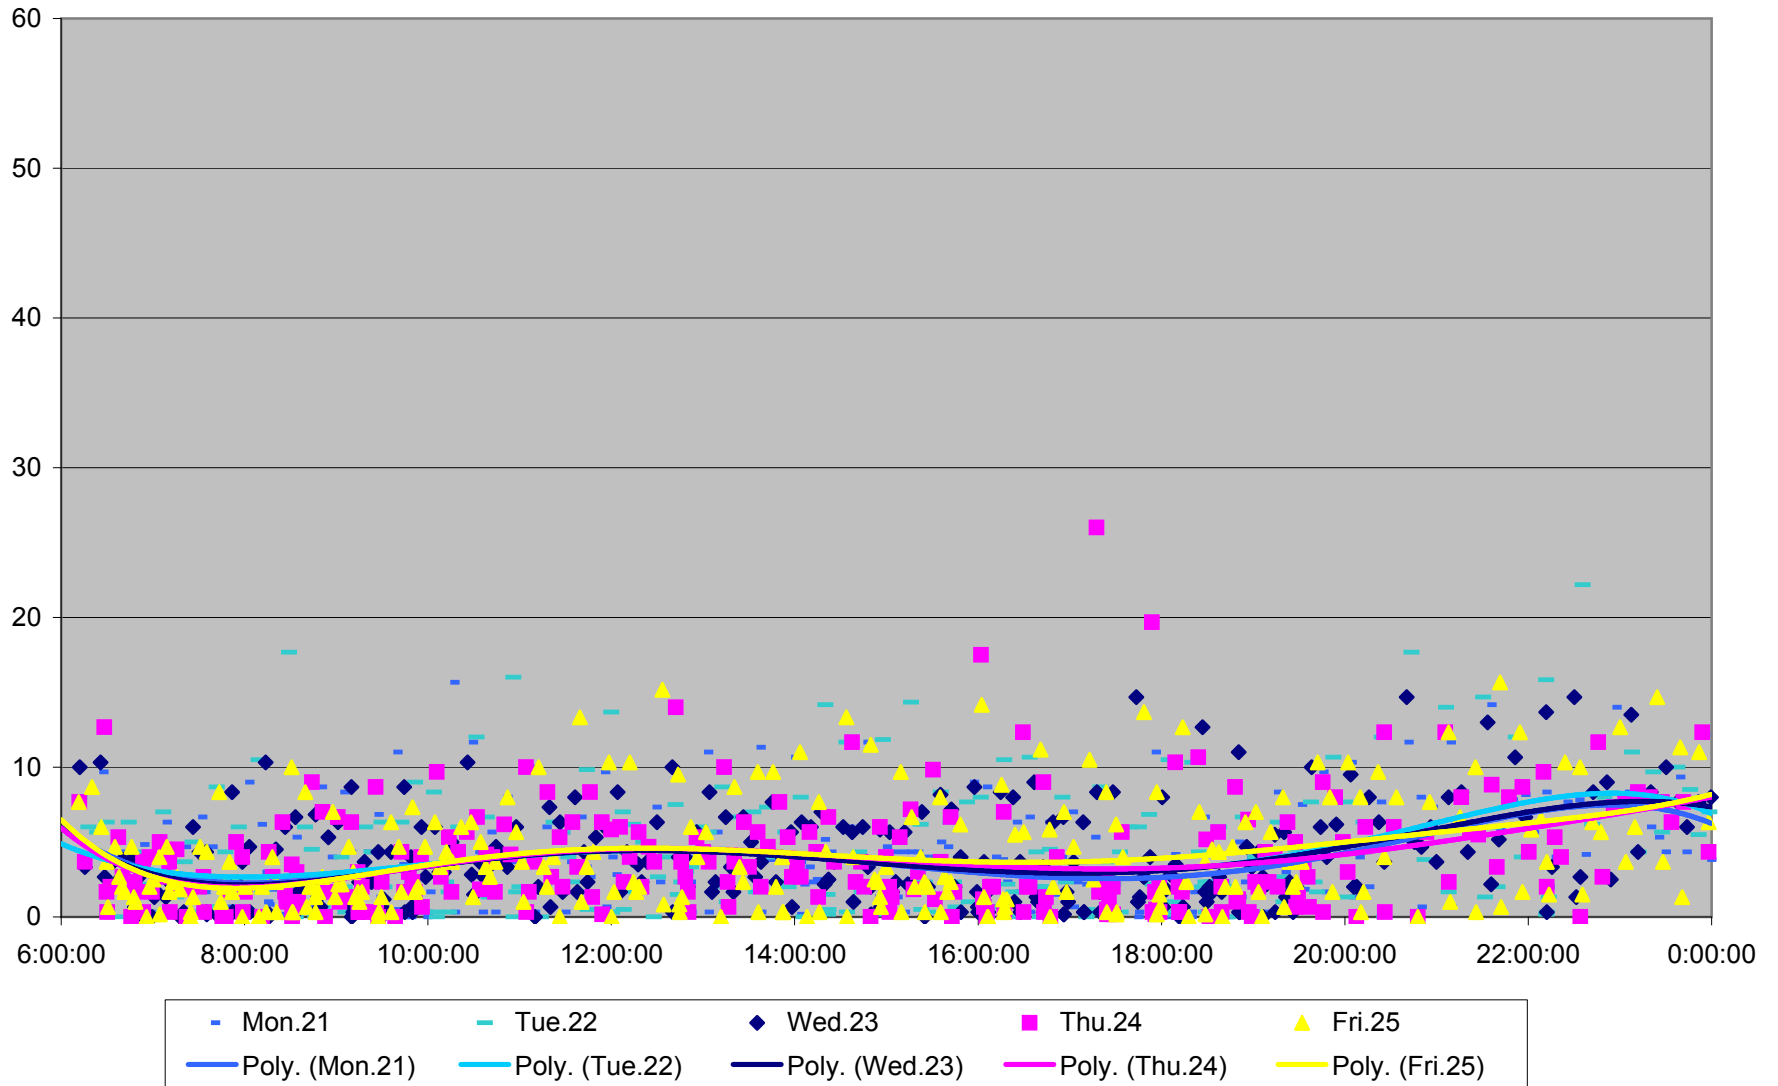

36 Finch West Headways at Dufferin Westbound November 2011

36 Finch West Headways at Dufferin Westbound November 2011

36 Finch West Headways at Dufferin Westbound November 2011

36 Finch West Headways at Dufferin Westbound November 2011