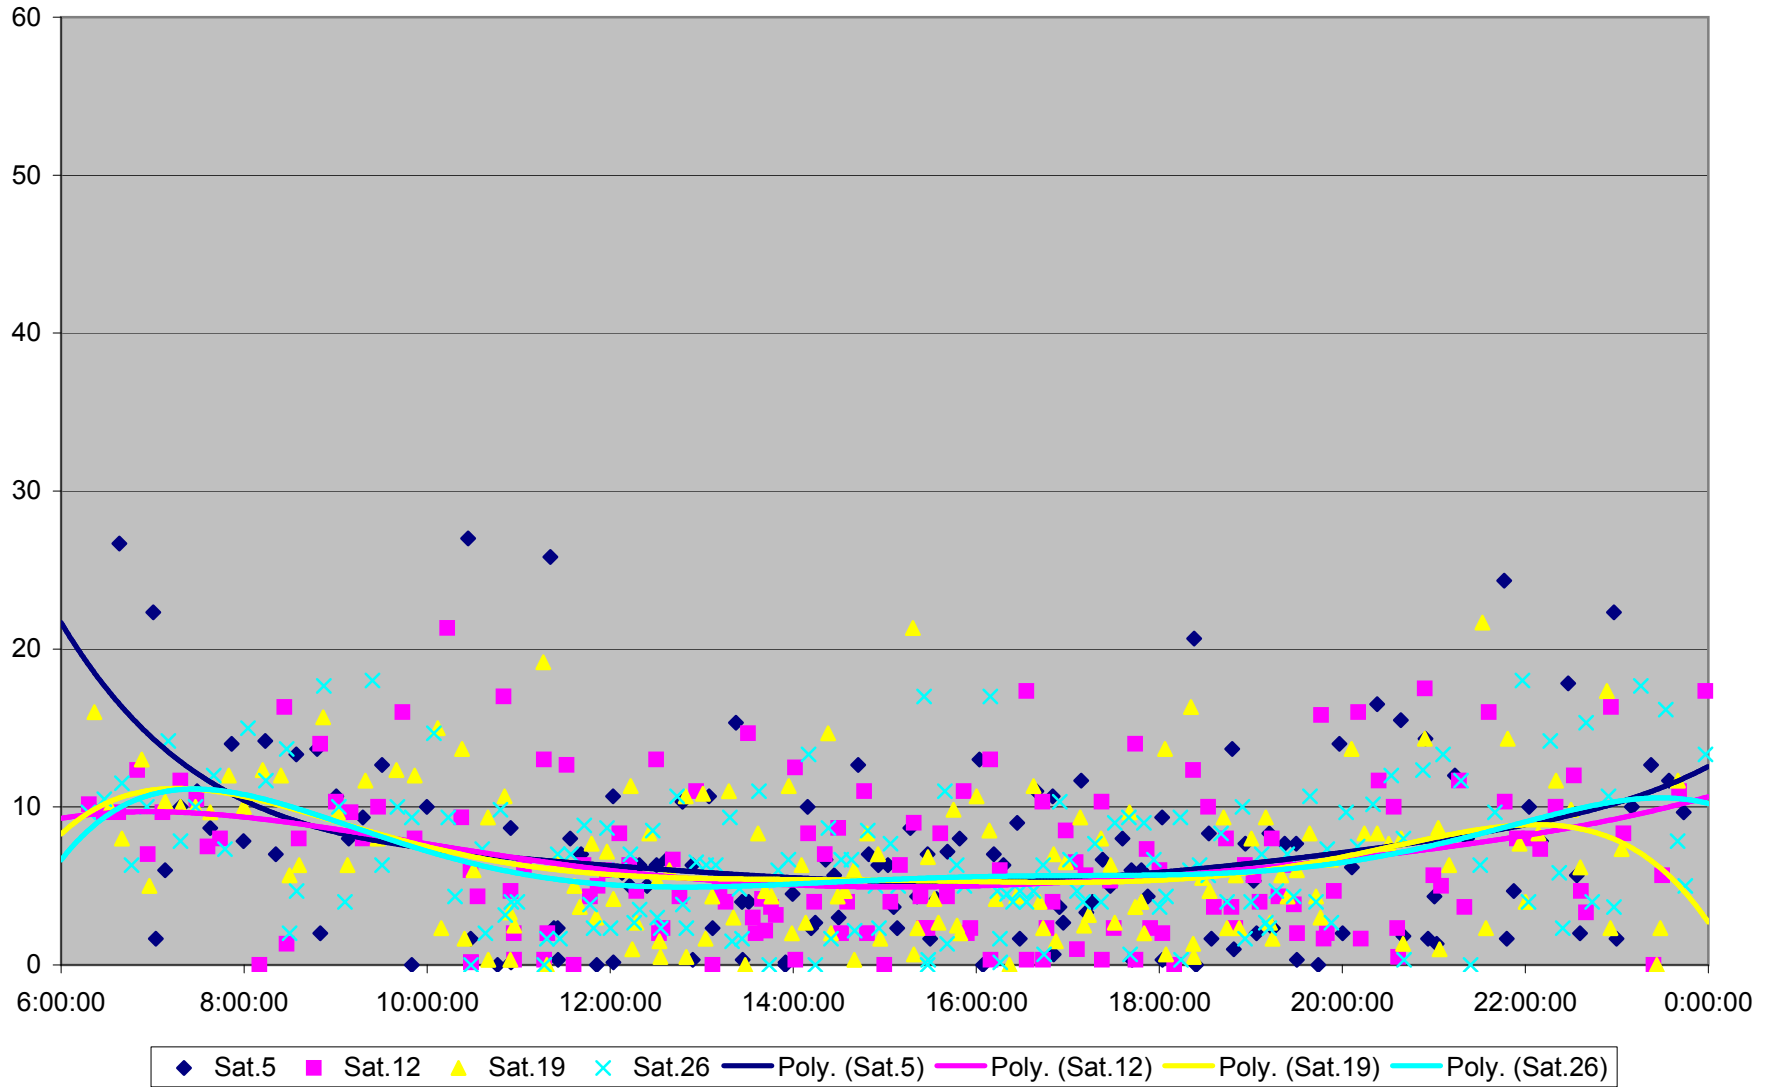

36 Finch West Headways at Dufferin Westbound November 2011

36 Finch West Headways at Dufferin Westbound November 2011

36 Finch West Headways at Dufferin Westbound November 2011

36 Finch West Headways at Dufferin Westbound November 2011