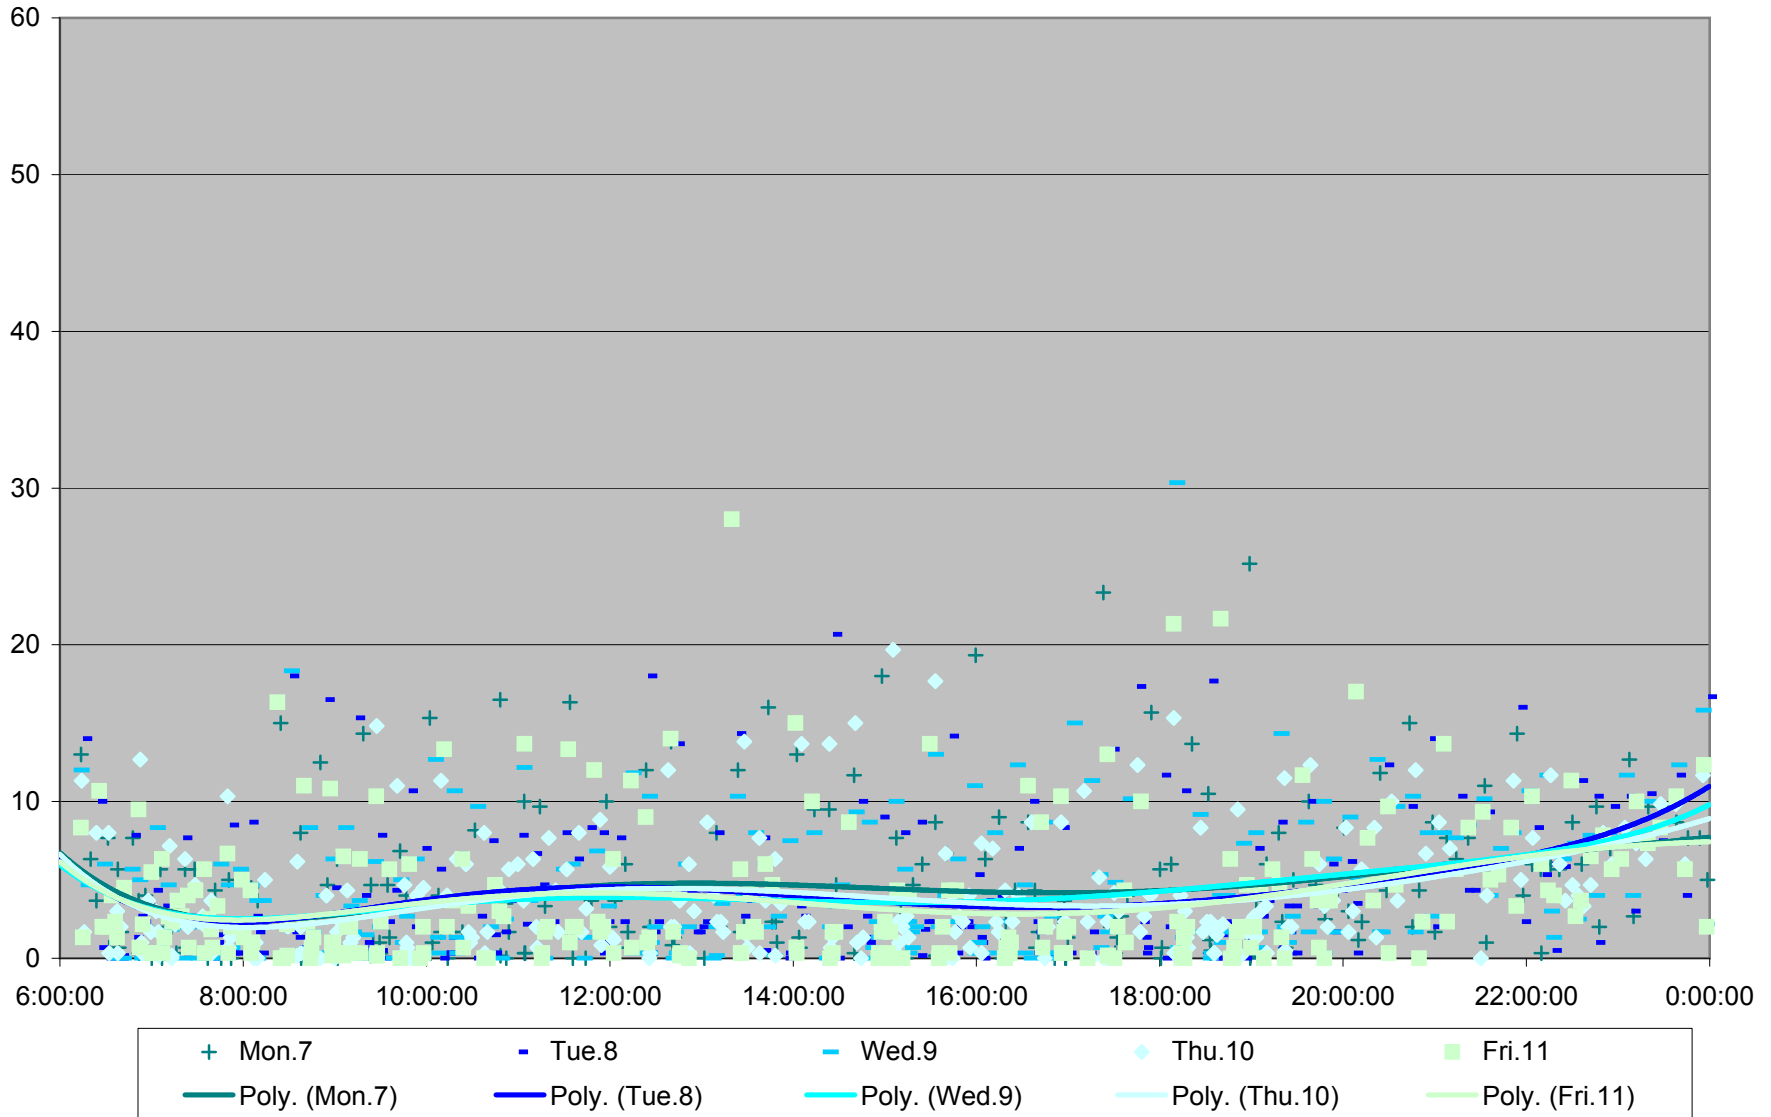

36 Finch West Headways at Dufferin Westbound November 2011

36 Finch West Headways at Dufferin Westbound November 2011

36 Finch West Headways at Dufferin Westbound November 2011

36 Finch West Headways at Dufferin Westbound November 2011