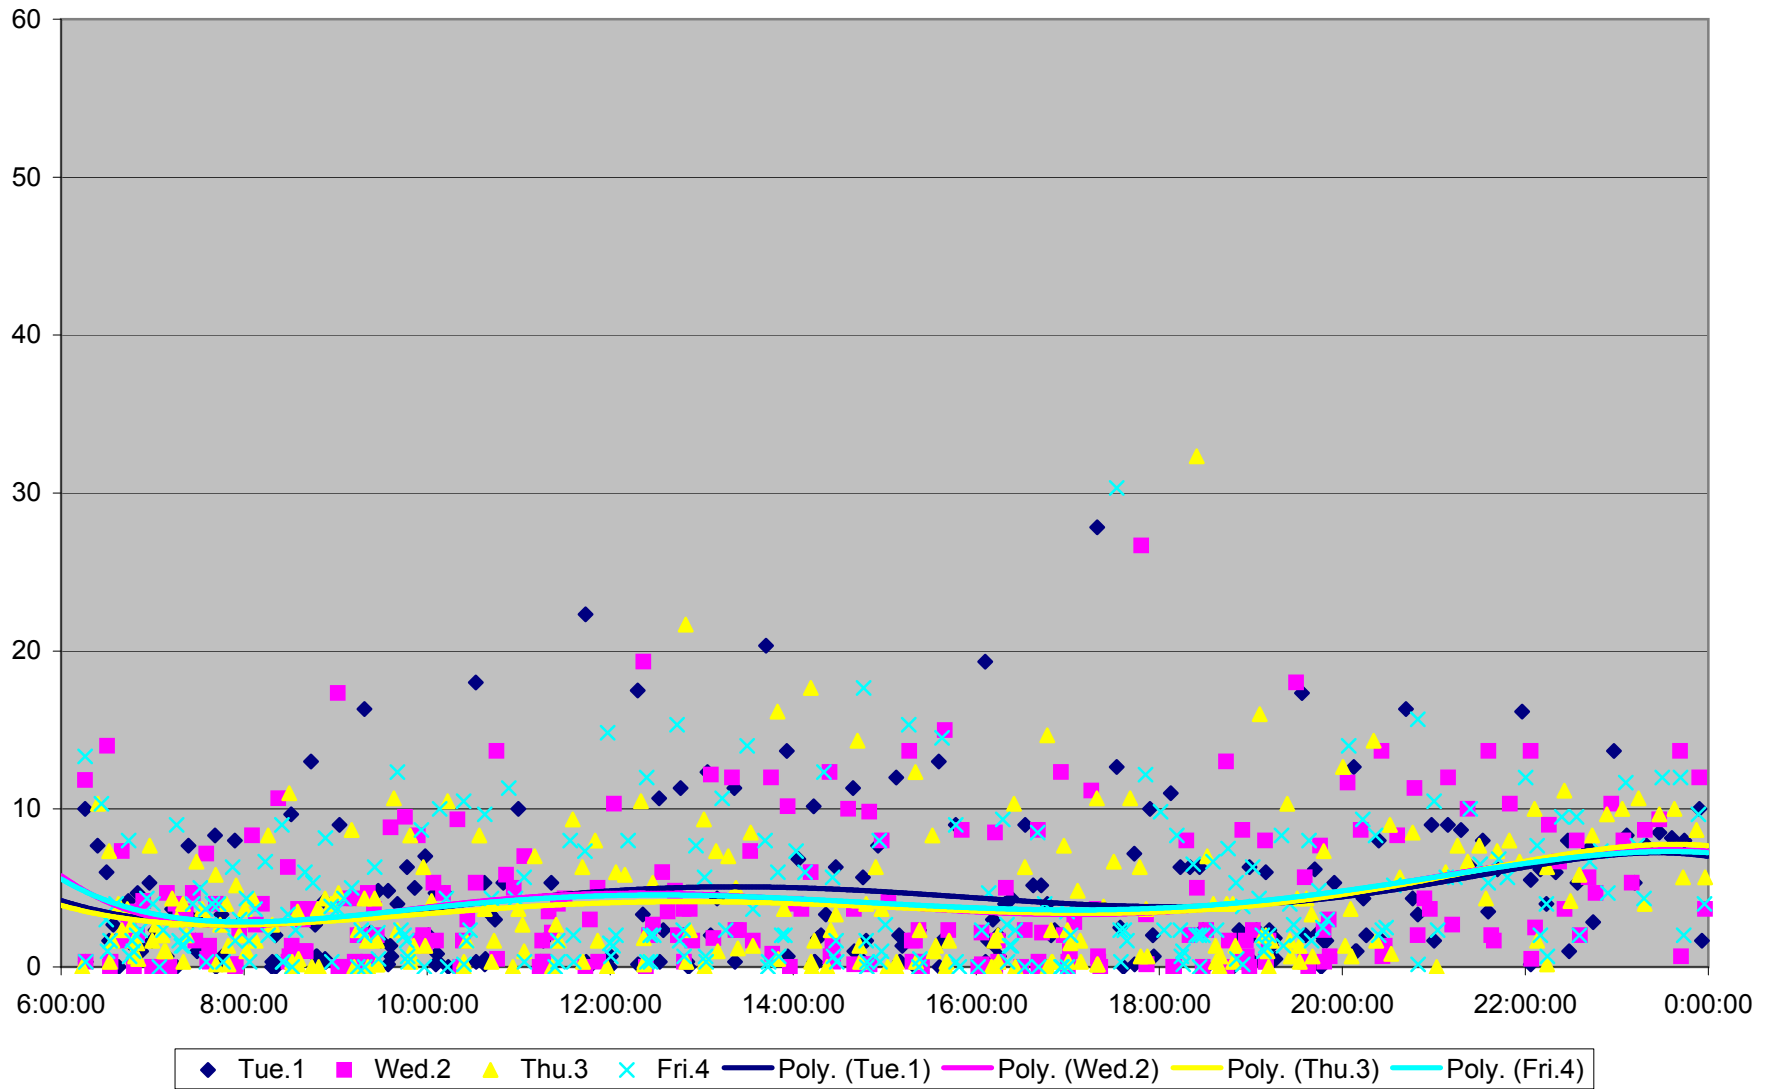

36 Finch West Headways at Dufferin Westbound November 2011

36 Finch West Headways at Dufferin Westbound November 2011

36 Finch West Headways at Dufferin Westbound November 2011

36 Finch West Headways at Dufferin Westbound November 2011