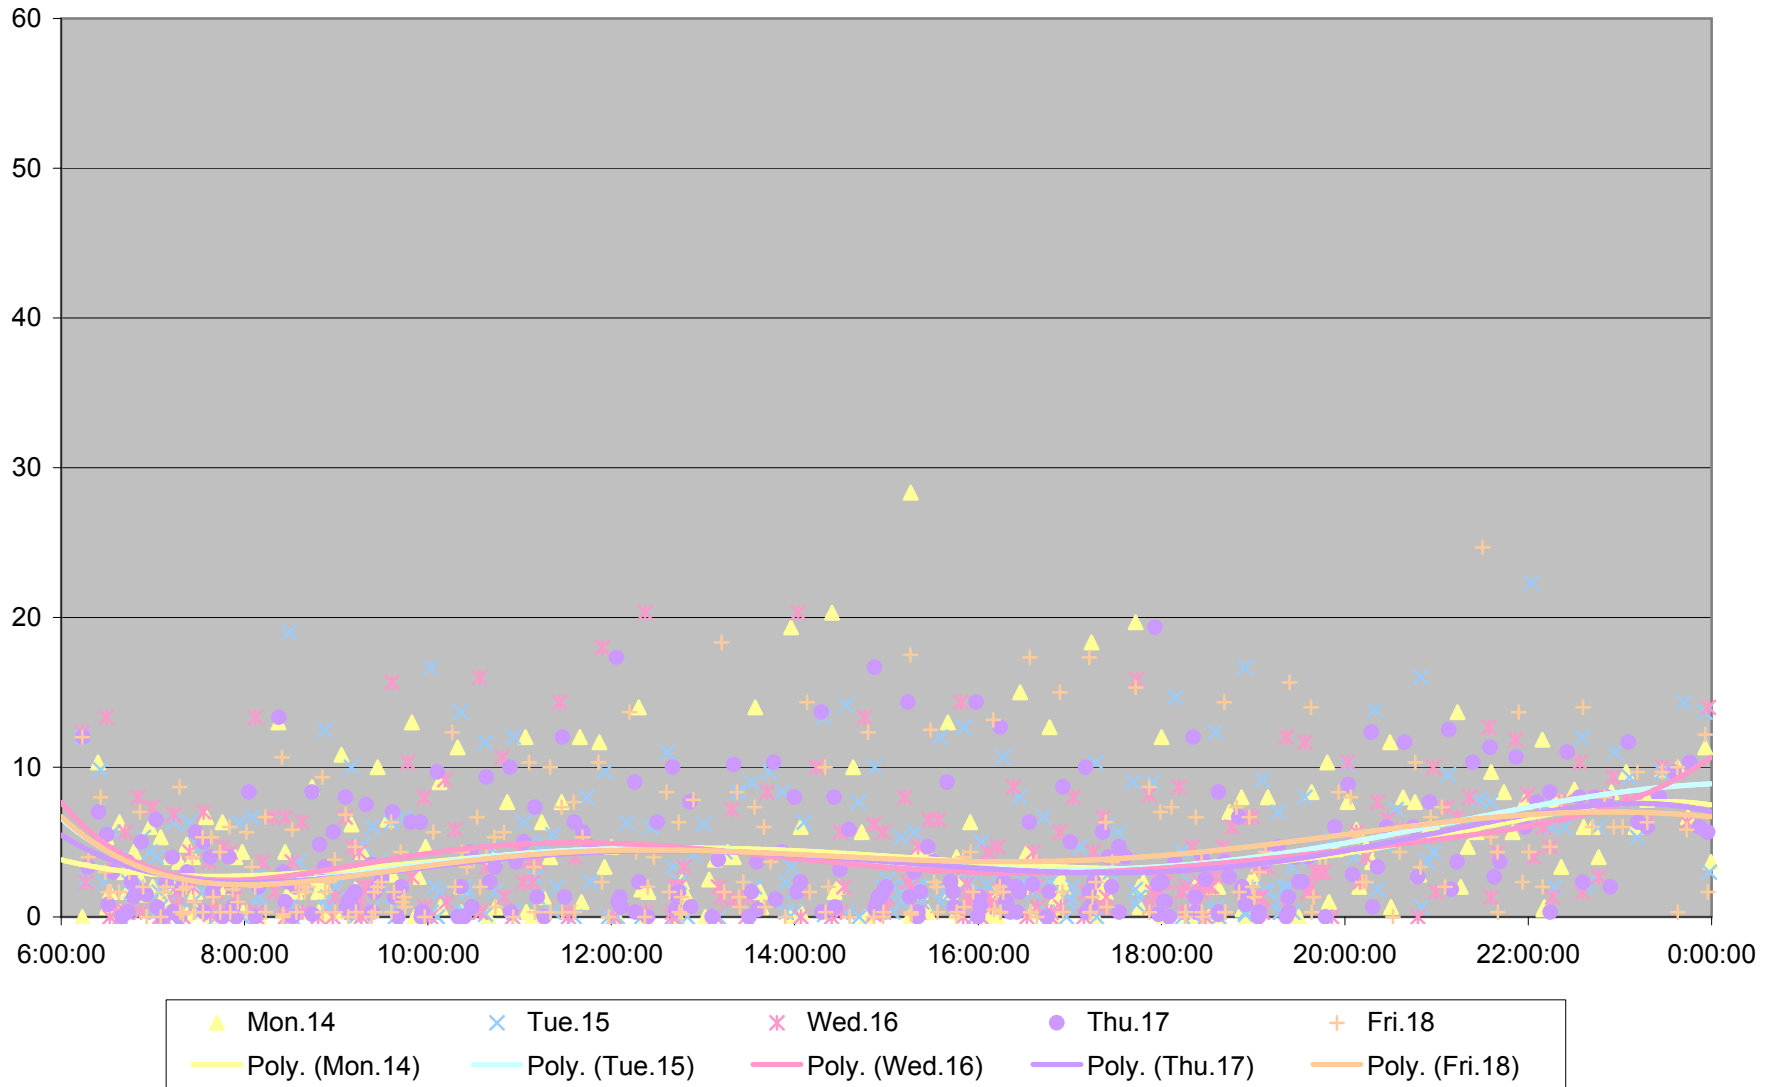

36 Finch West Headways at Dufferin Westbound November 2011

36 Finch West Headways at Dufferin Westbound November 2011

36 Finch West Headways at Dufferin Westbound November 2011

36 Finch West Headways at Dufferin Westbound November 2011