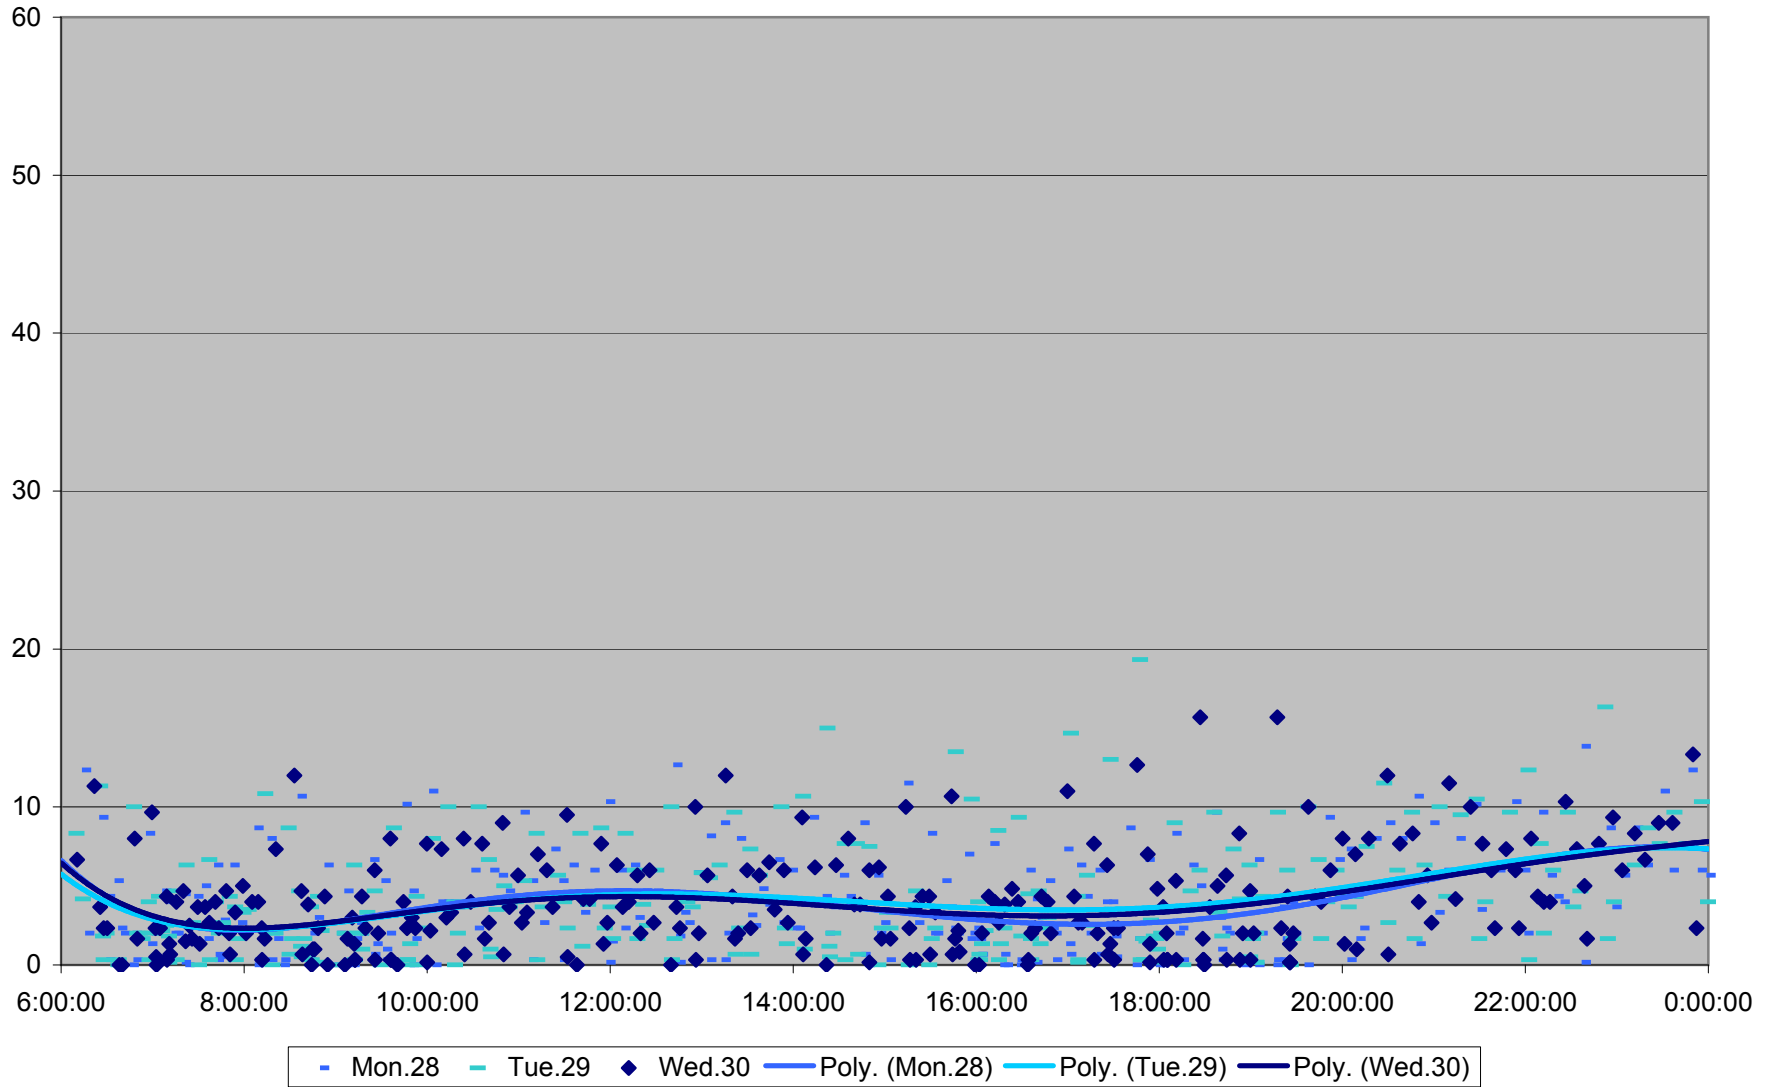

36 Finch West Headways at Dufferin Westbound November 2011