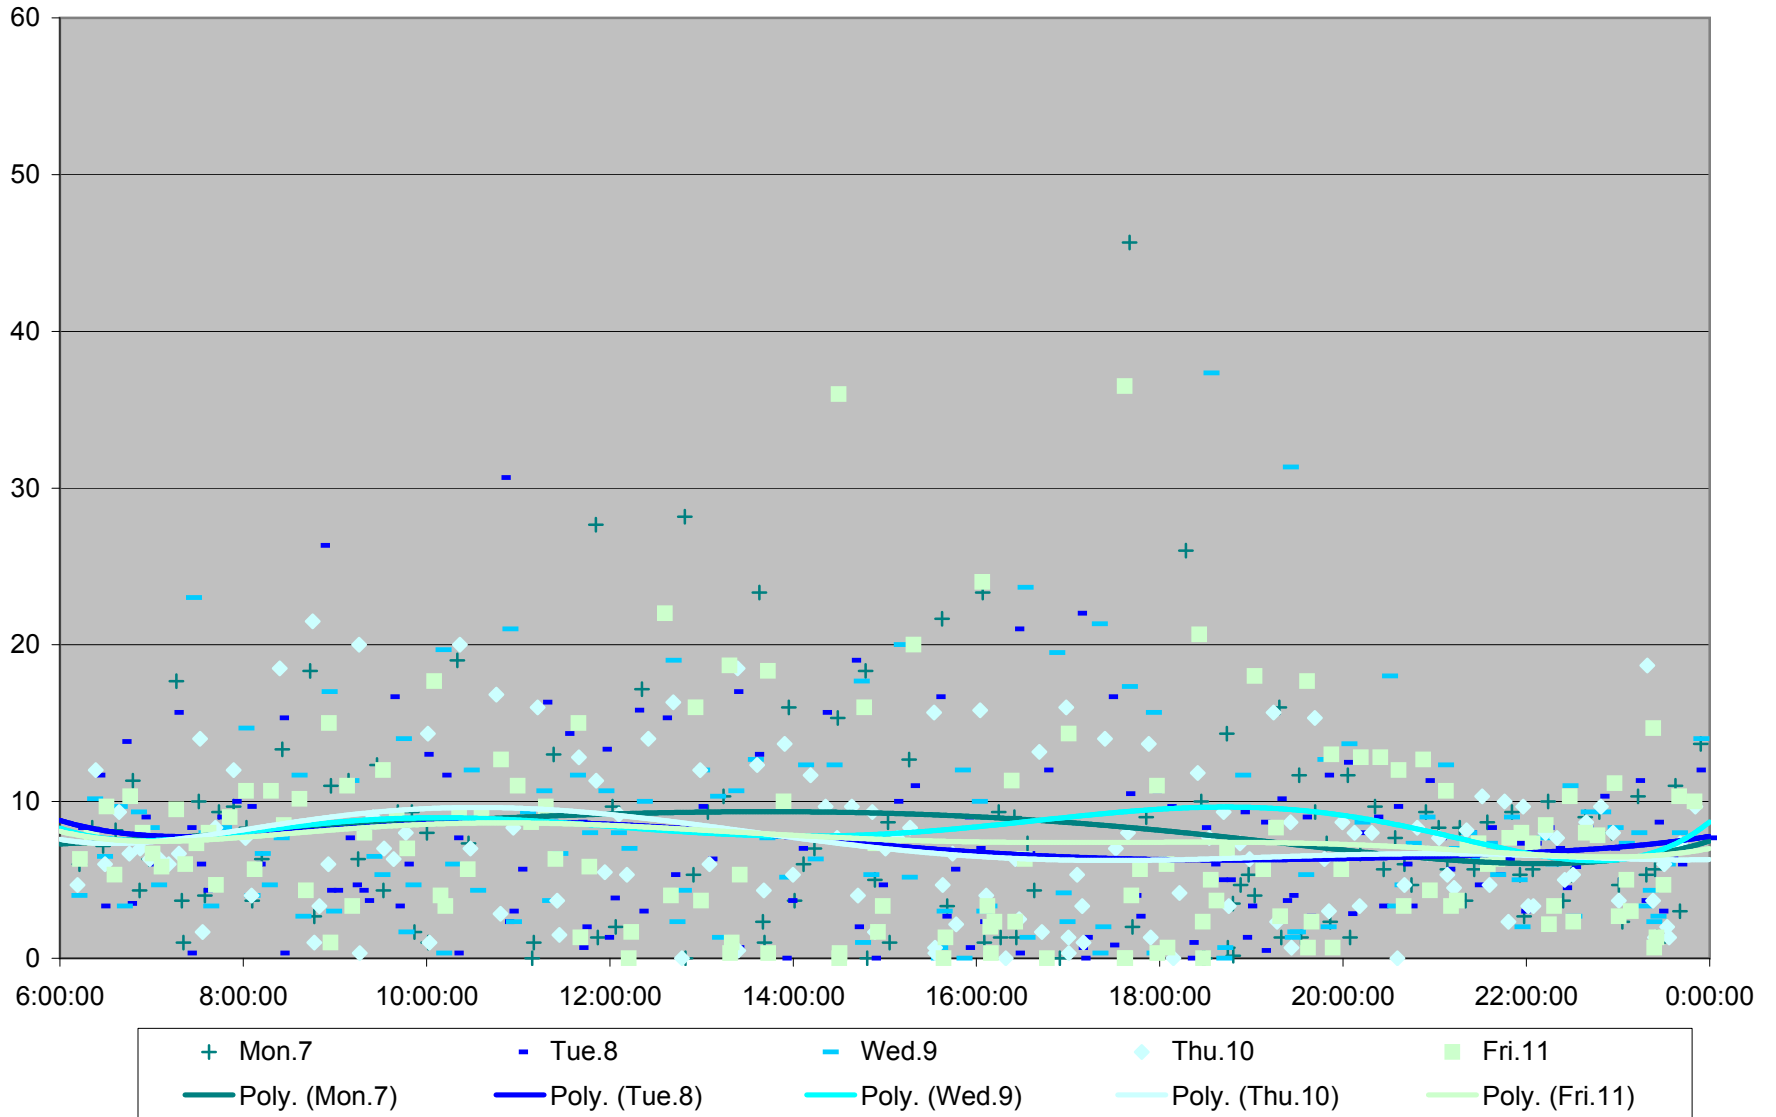

36 Finch West Headways at Martin Grove Eastbound November 2011

36 Finch West Headways at Martin Grove Eastbound November 2011

36 Finch West Headways at Martin Grove Eastbound November 2011

36 Finch West Headways at Martin Grove Eastbound November 2011