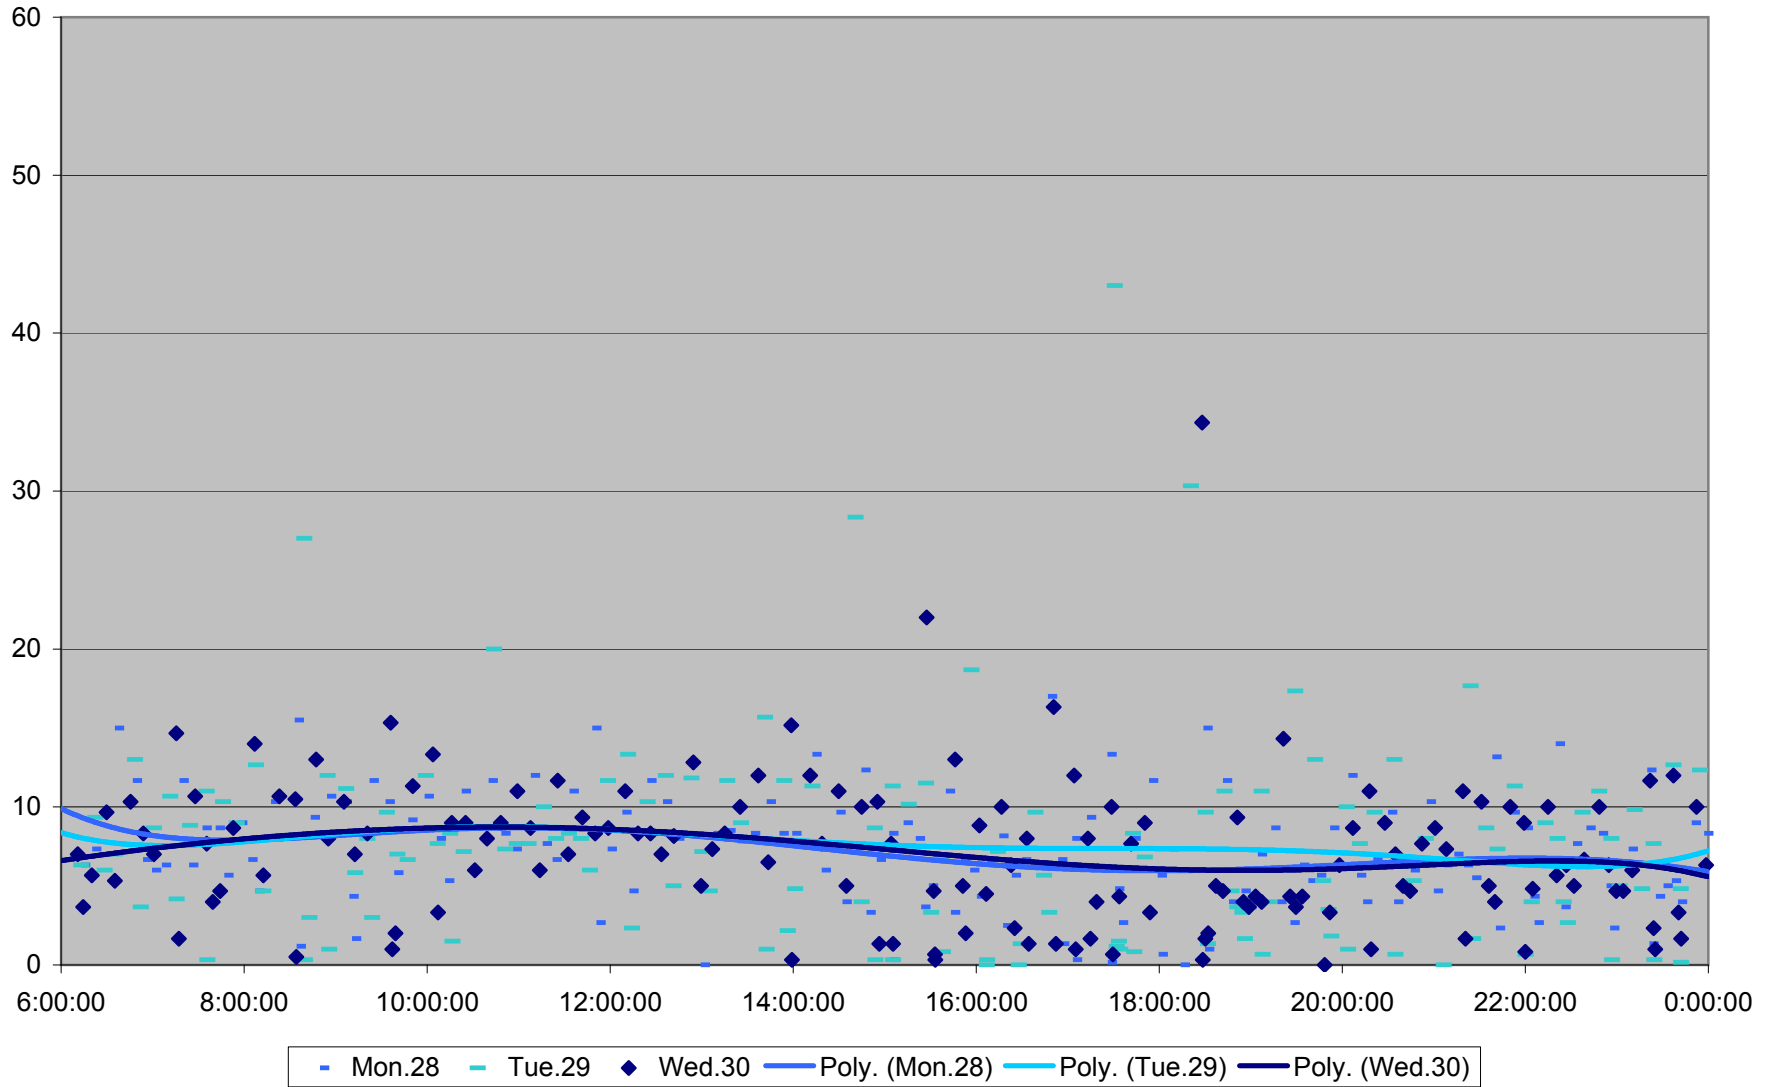

36 Finch West Headways at Martin Grove Eastbound November 2011

36 Finch West Headways at Martin Grove Eastbound November 2011

36 Finch West Headways at Martin Grove Eastbound November 2011

36 Finch West Headways at Martin Grove Eastbound November 2011