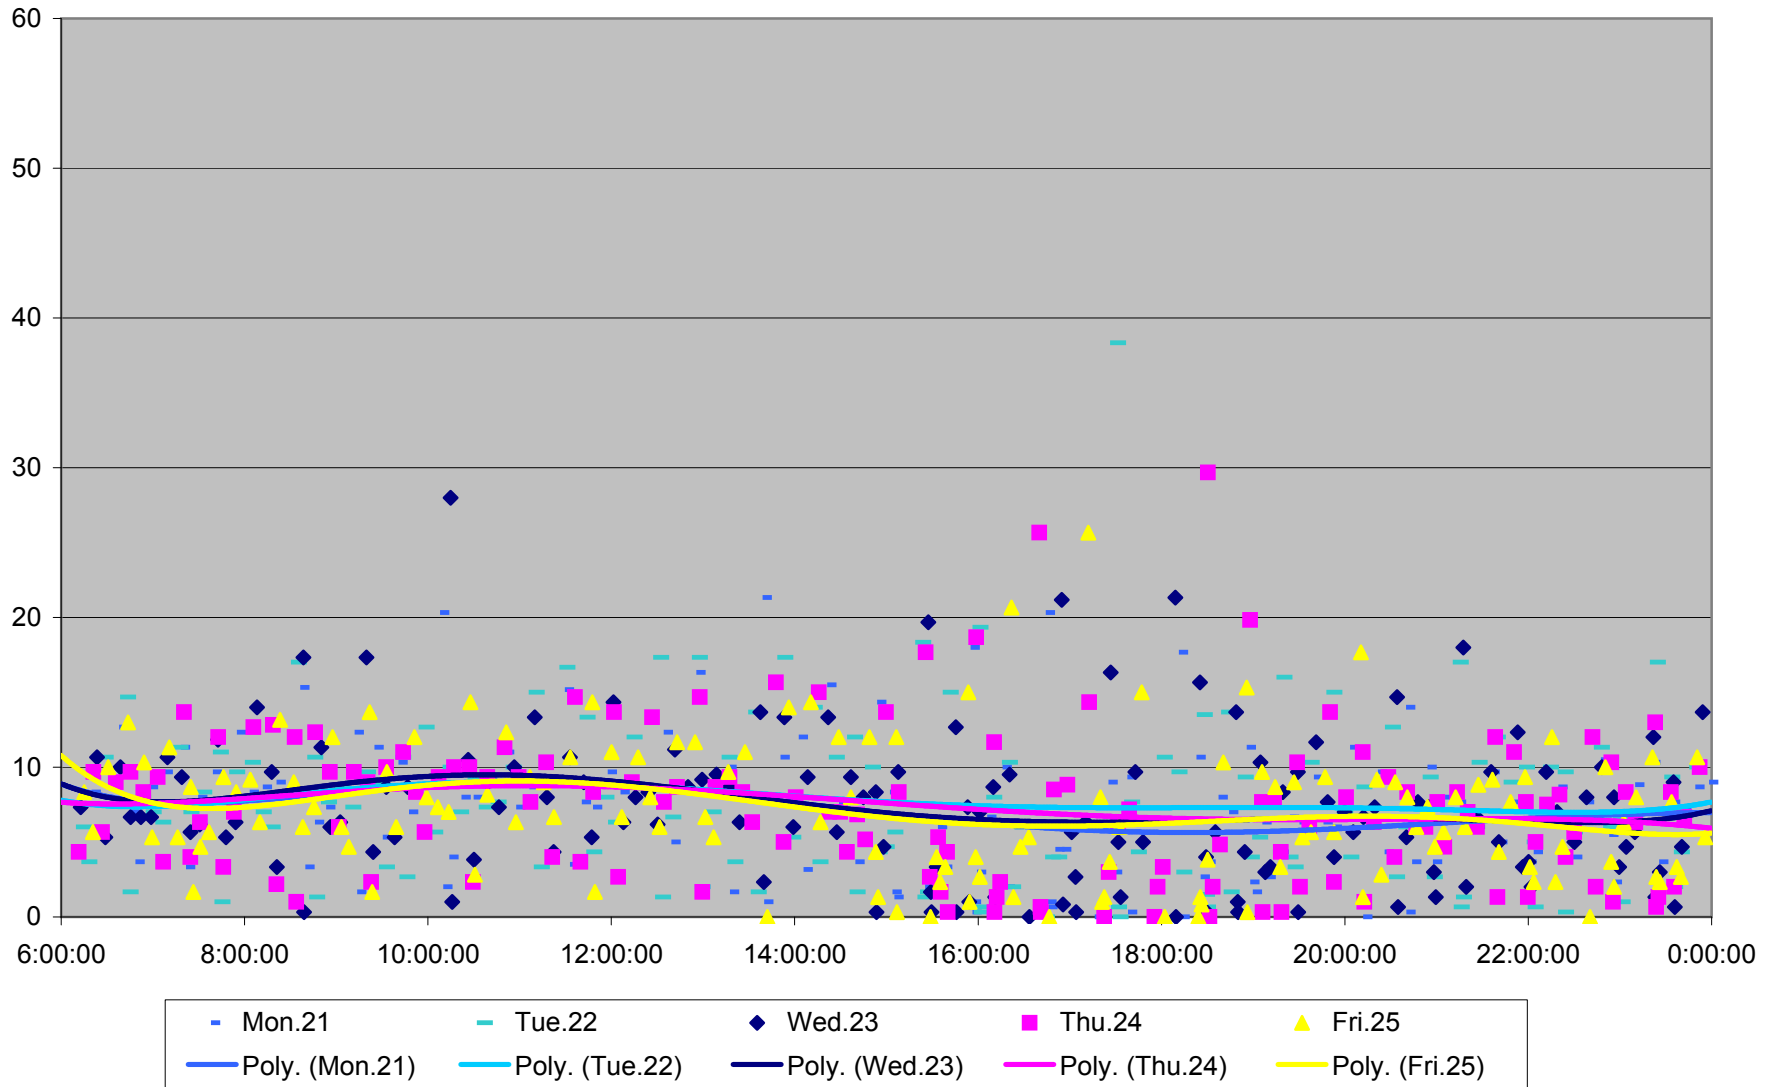

36 Finch West Headways at Martin Grove Eastbound November 2011

36 Finch West Headways at Martin Grove Eastbound November 2011

36 Finch West Headways at Martin Grove Eastbound November 2011

36 Finch West Headways at Martin Grove Eastbound November 2011