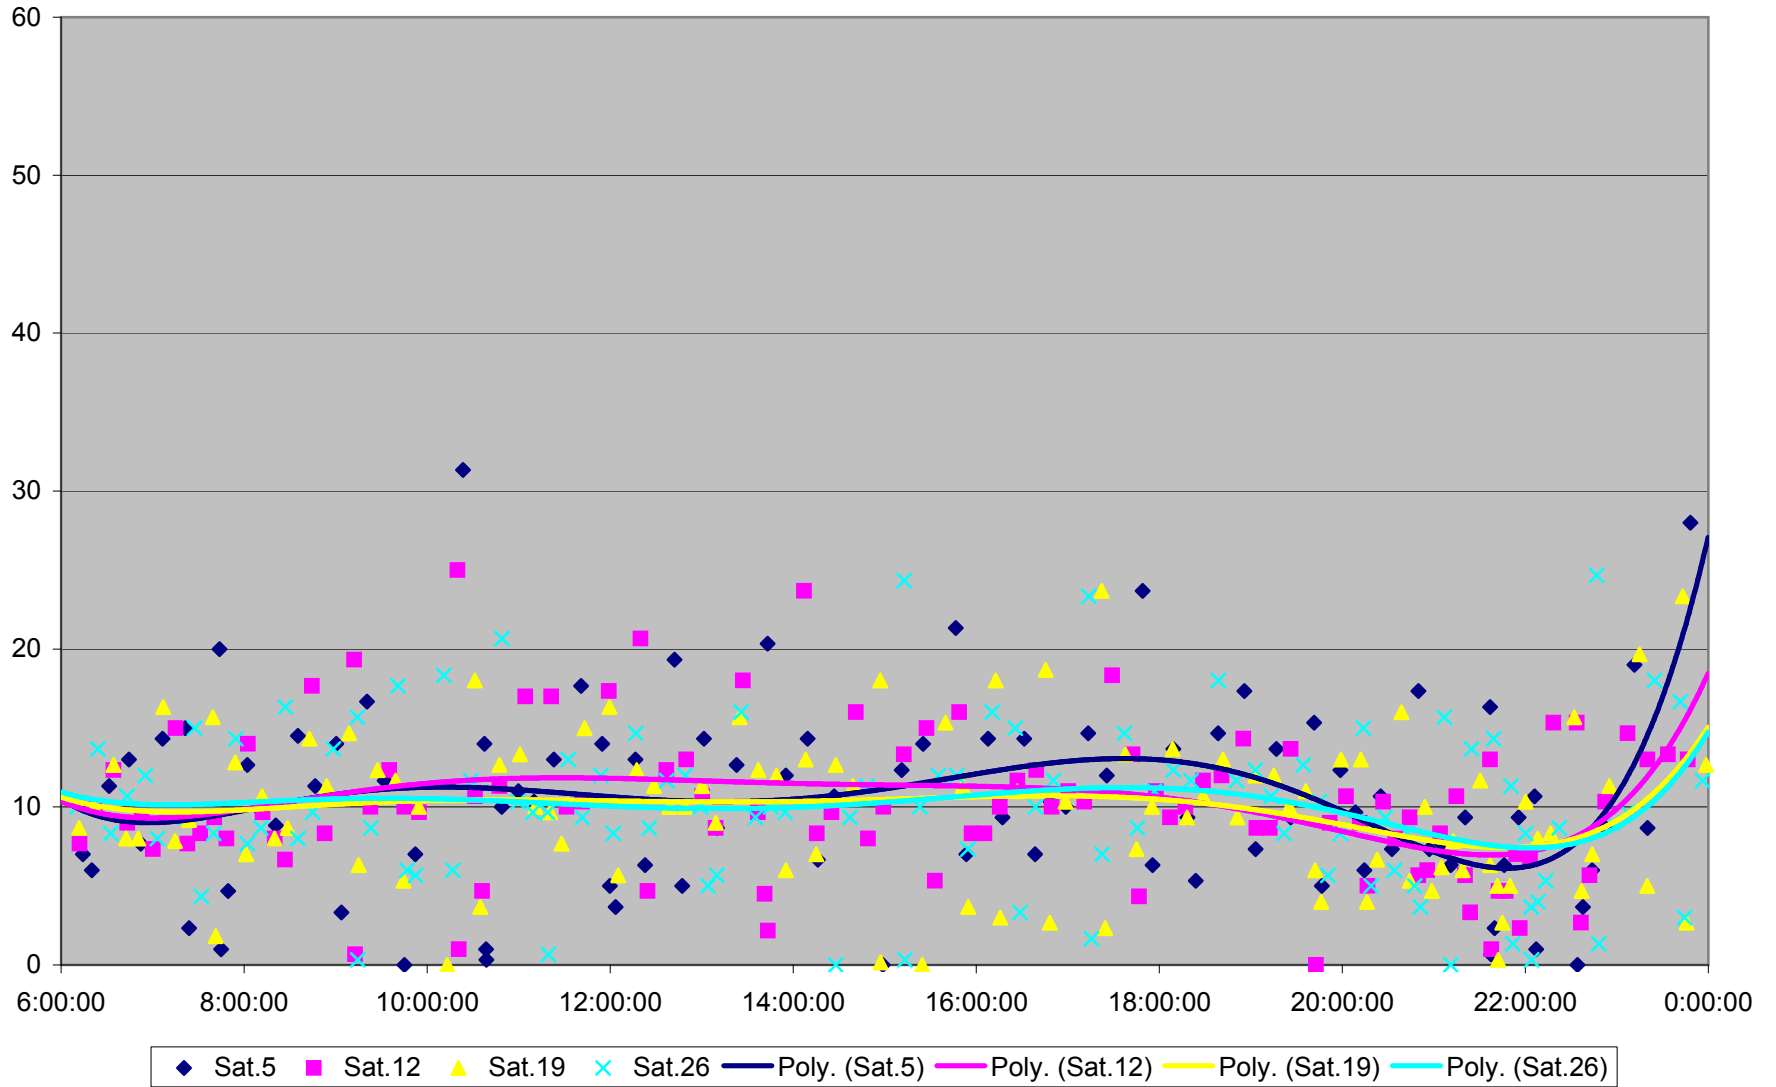

36 Finch West Headways at Martin Grove Eastbound November 2011

36 Finch West Headways at Martin Grove Eastbound November 2011

36 Finch West Headways at Martin Grove Eastbound November 2011

36 Finch West Headways at Martin Grove Eastbound November 2011