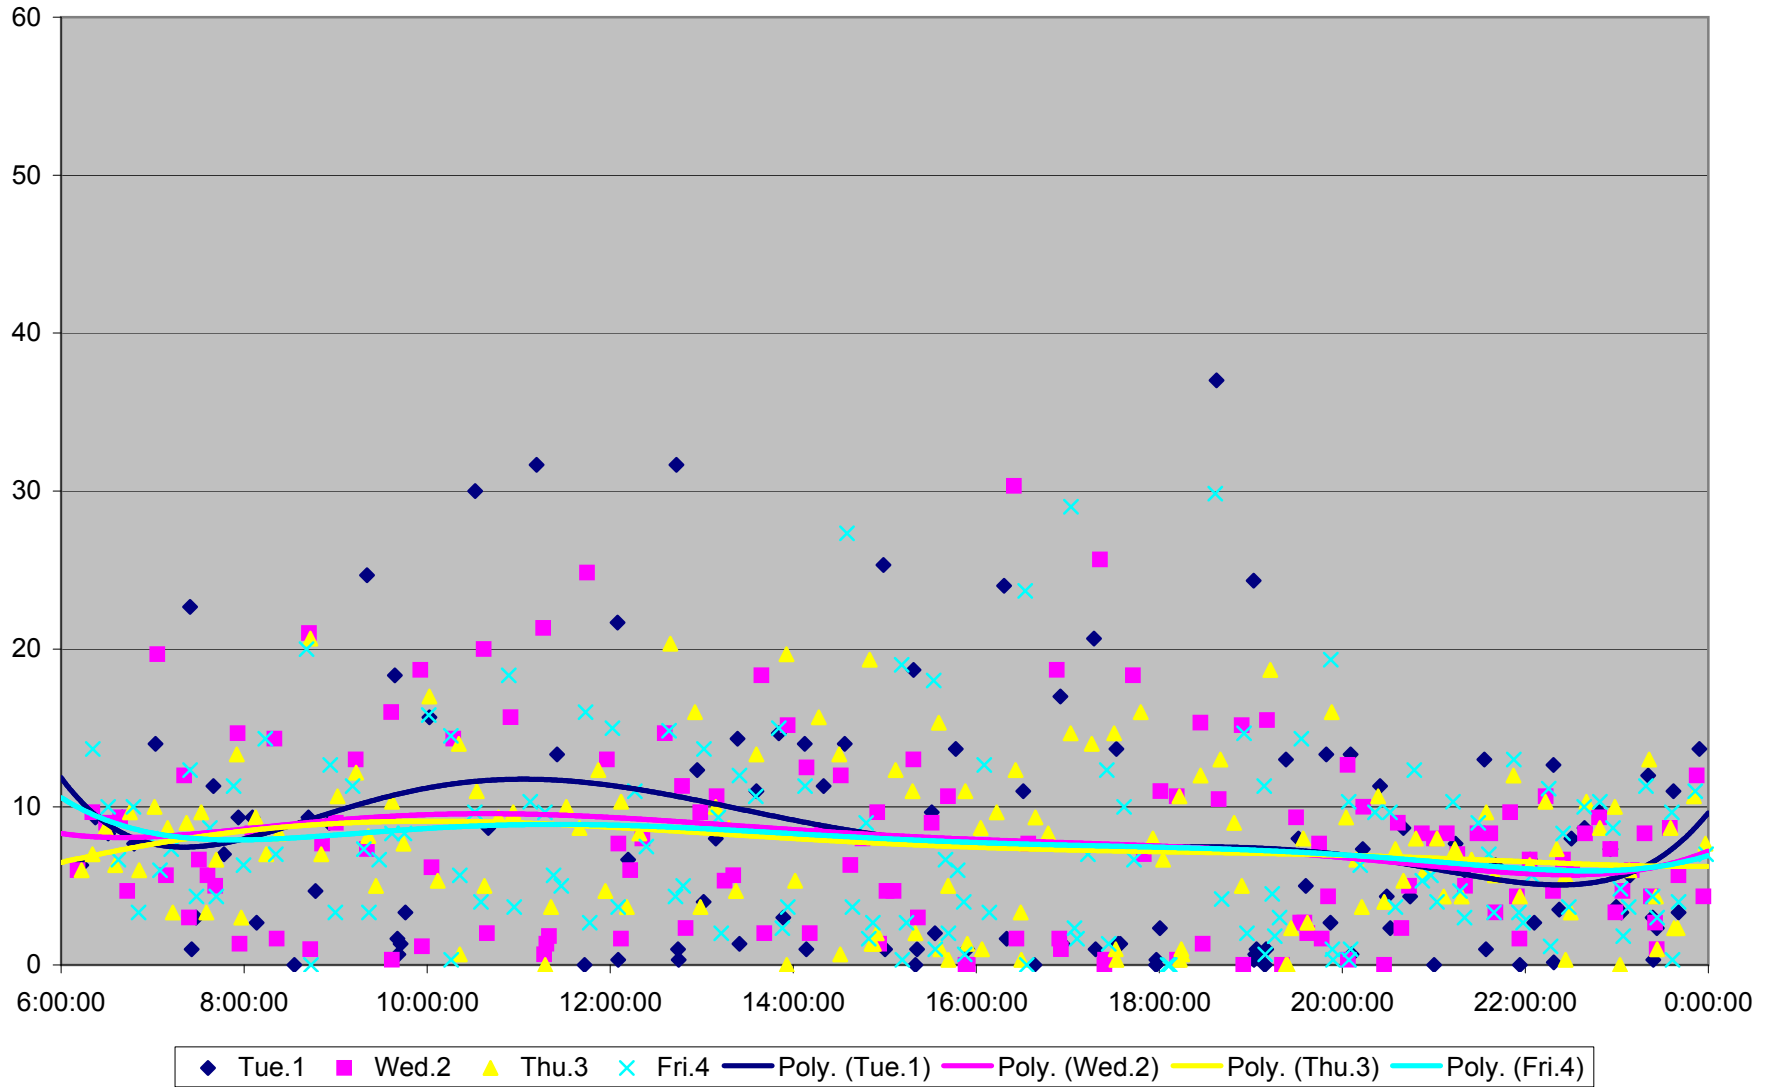

36 Finch West Headways at Martin Grove Eastbound November 2011

36 Finch West Headways at Martin Grove Eastbound November 2011

36 Finch West Headways at Martin Grove Eastbound November 2011

36 Finch West Headways at Martin Grove Eastbound November 2011