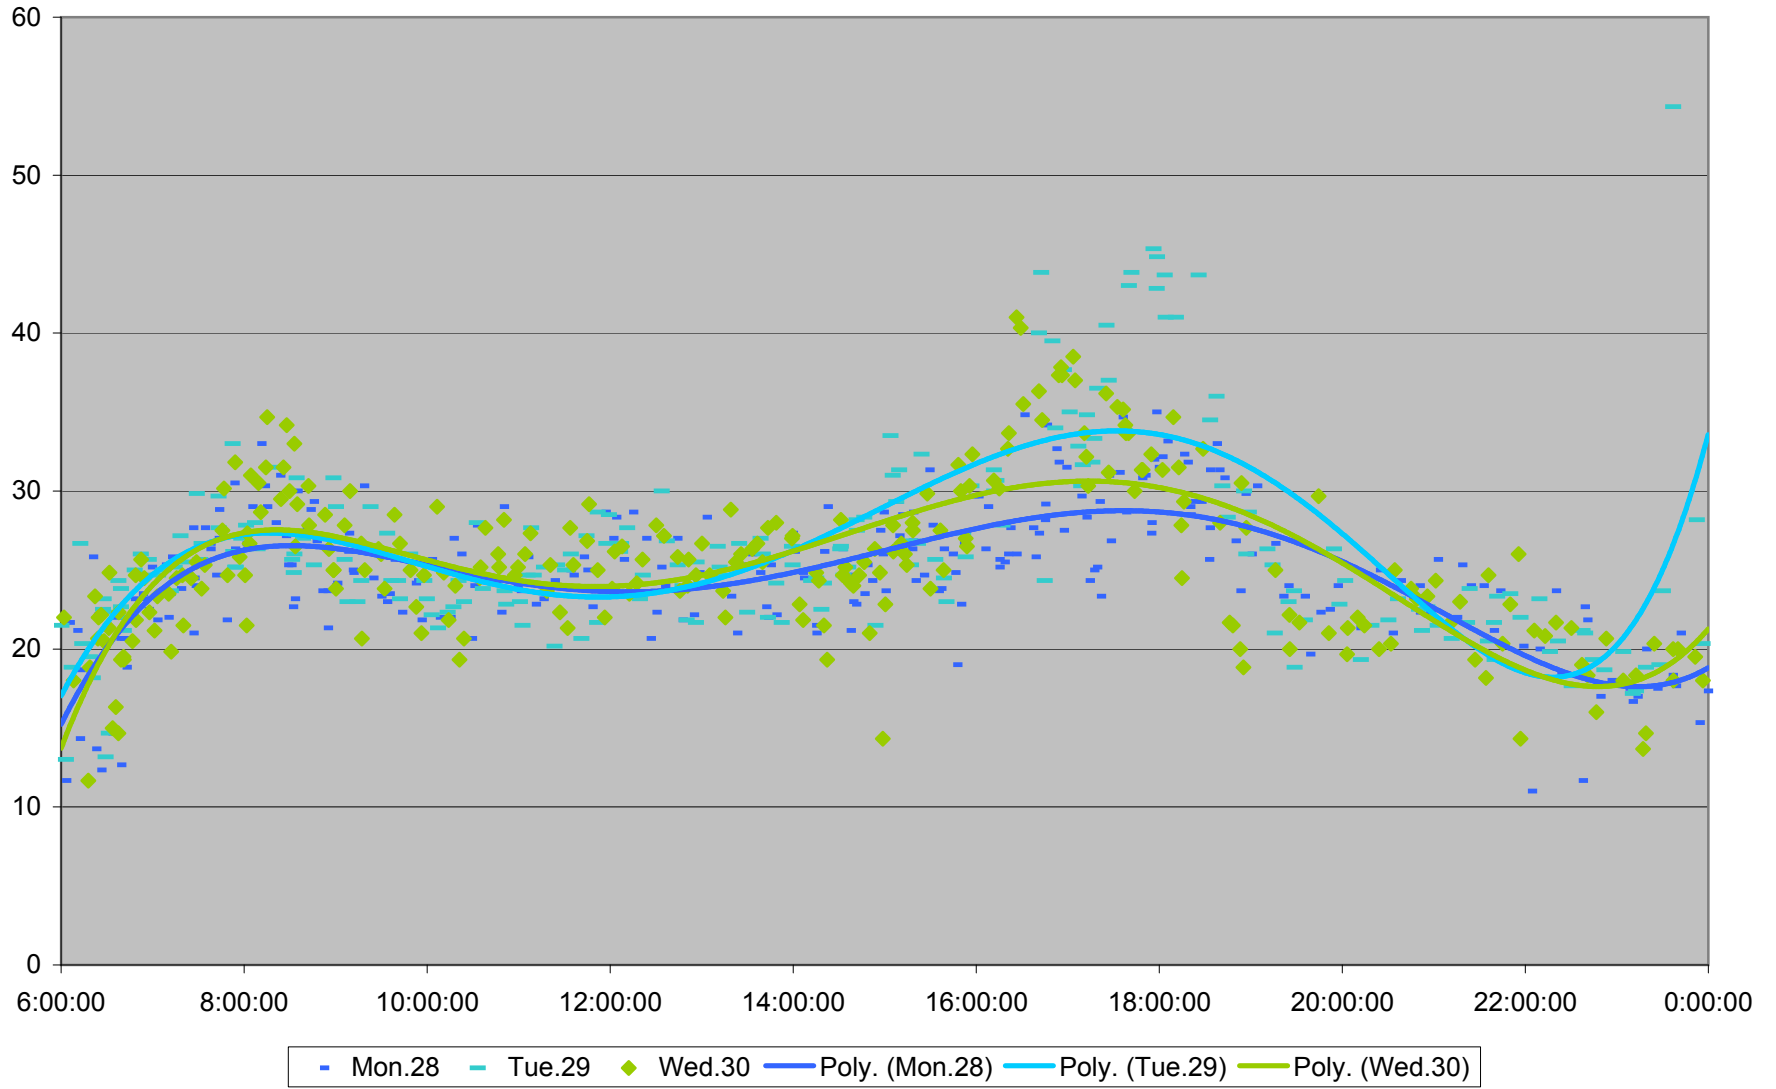

36 Finch West Link Times From Jane To Yonge Eastbound November 2011