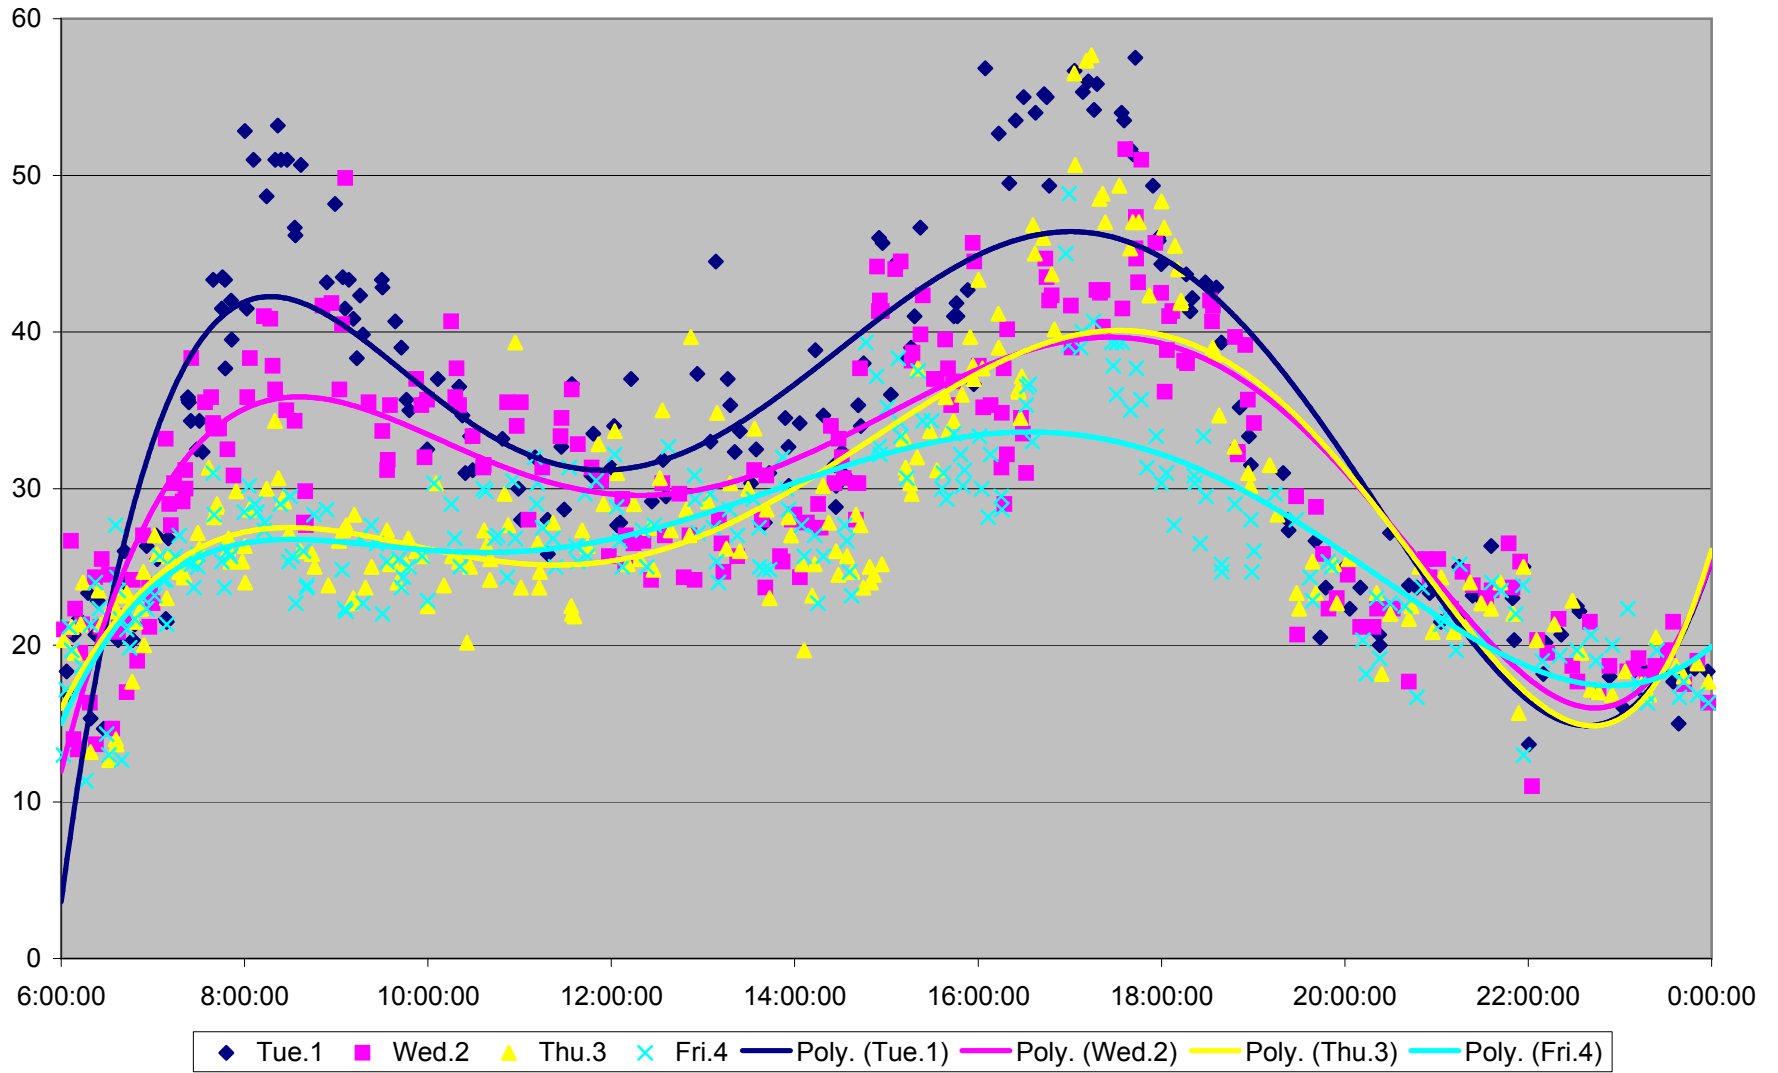

### 36 Finch West Link Times From Jane To Yonge Eastbound November 2011