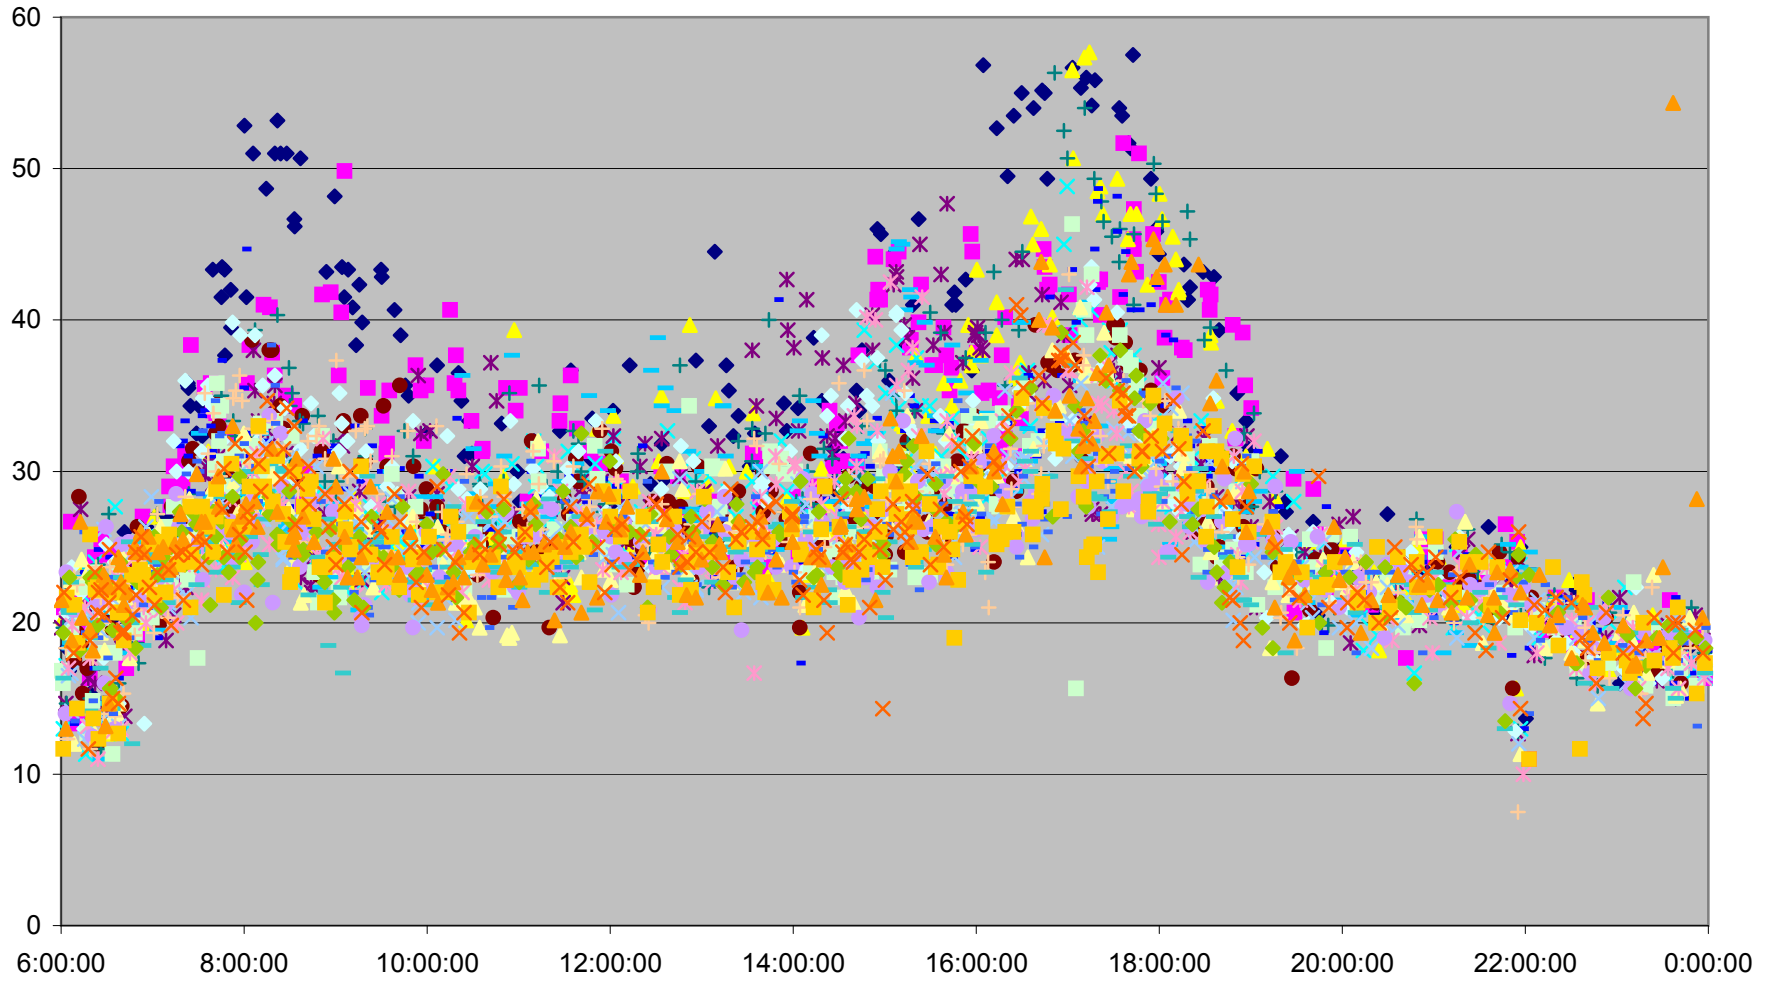

36 Finch West Link Times From Jane To Yonge Eastbound November 2011