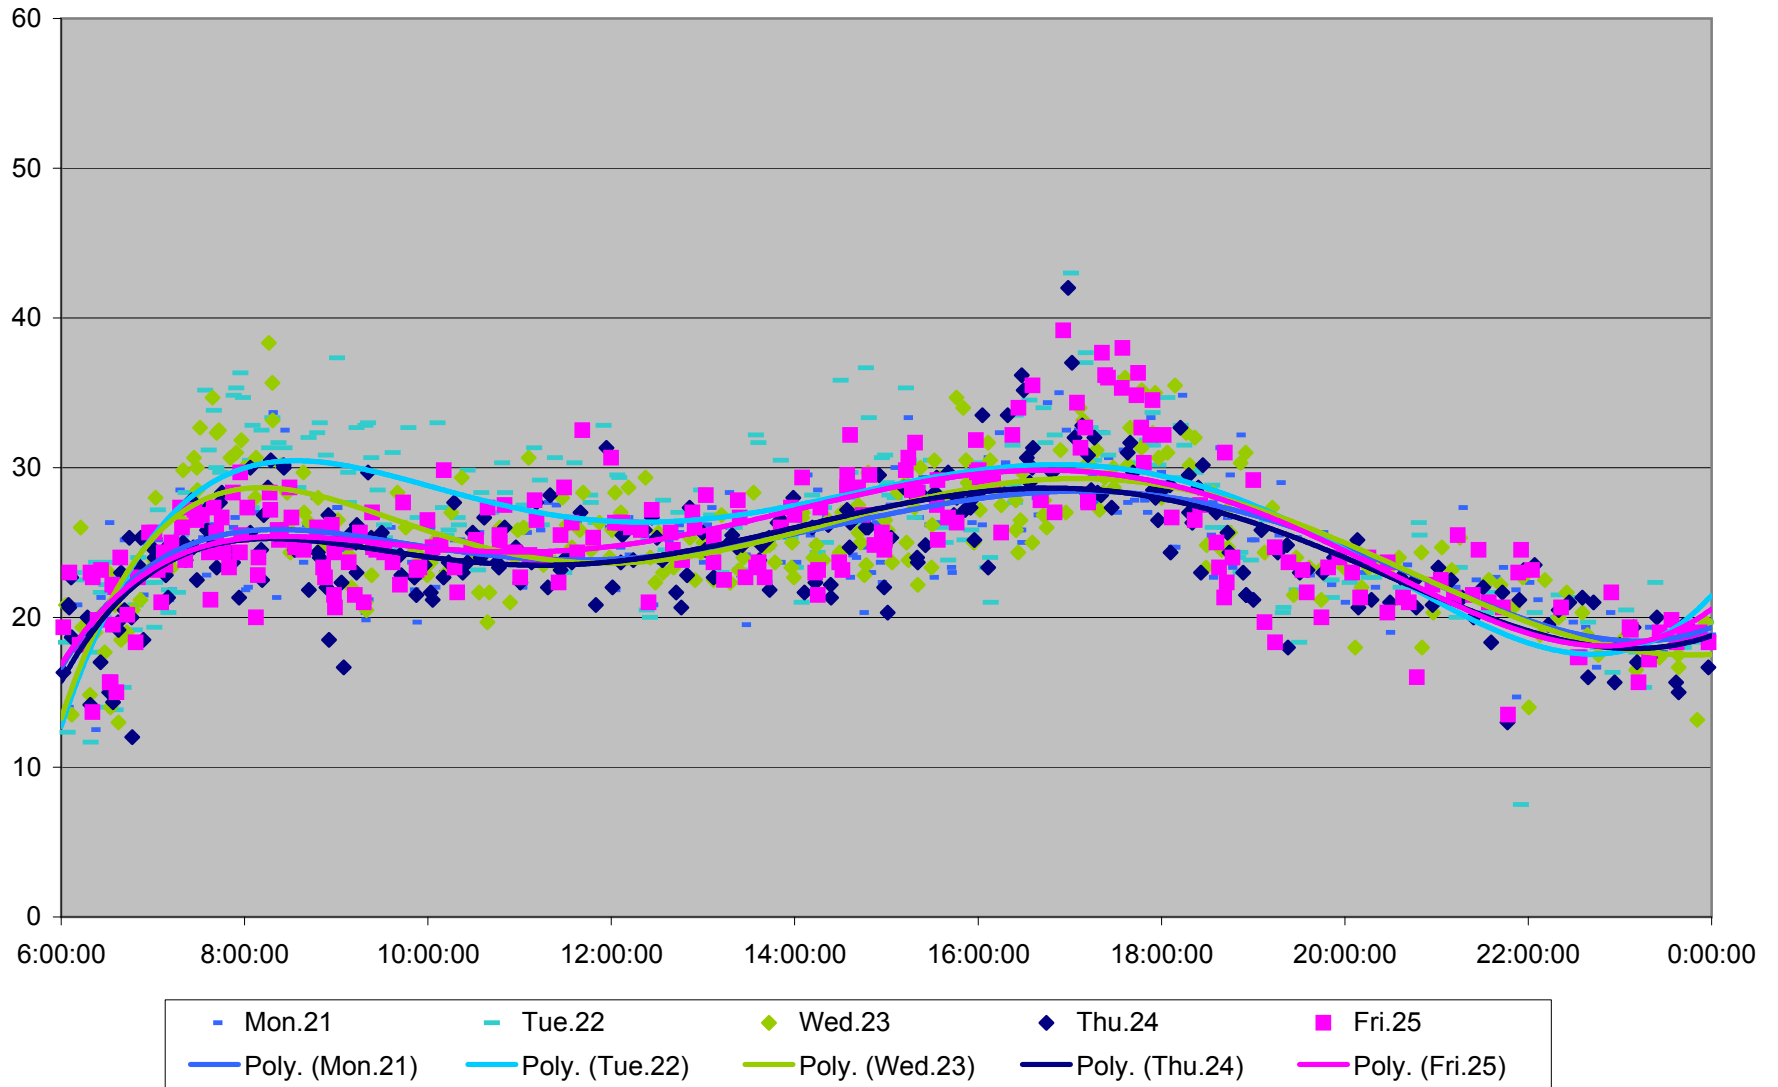

36 Finch West Link Times From Jane To Yonge Eastbound November 2011