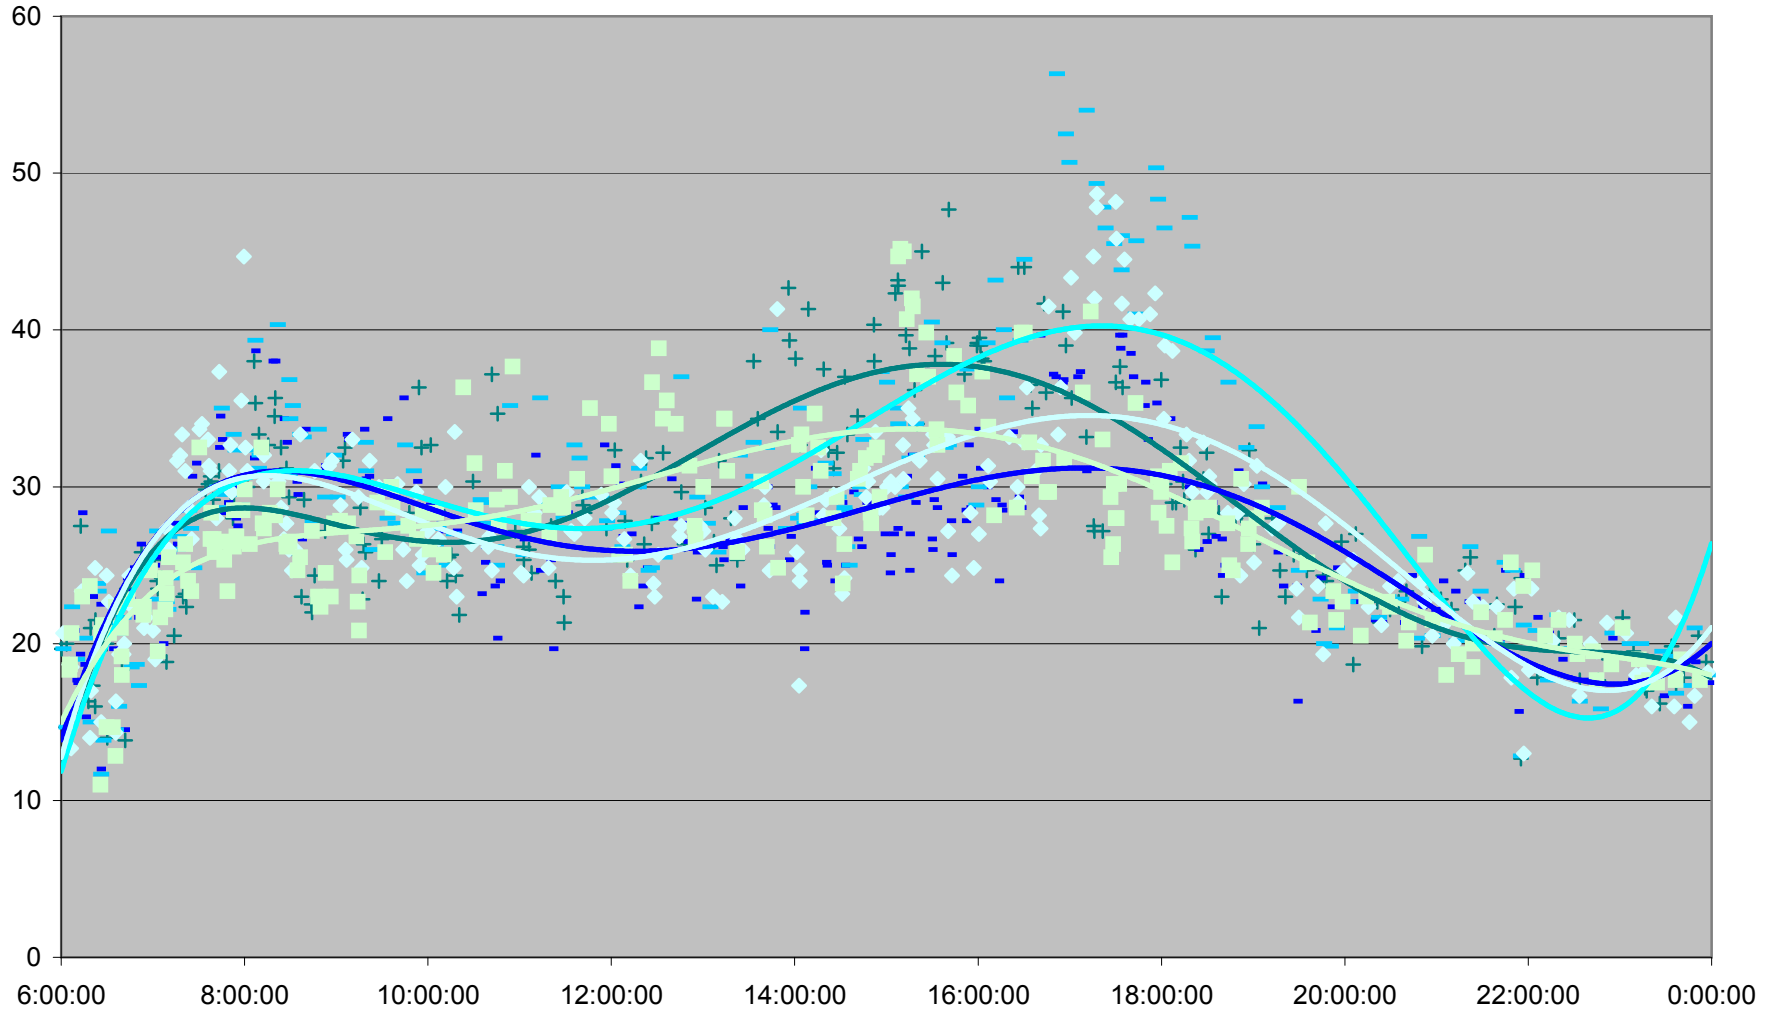

36 Finch West Link Times From Jane To Yonge Eastbound November 2011