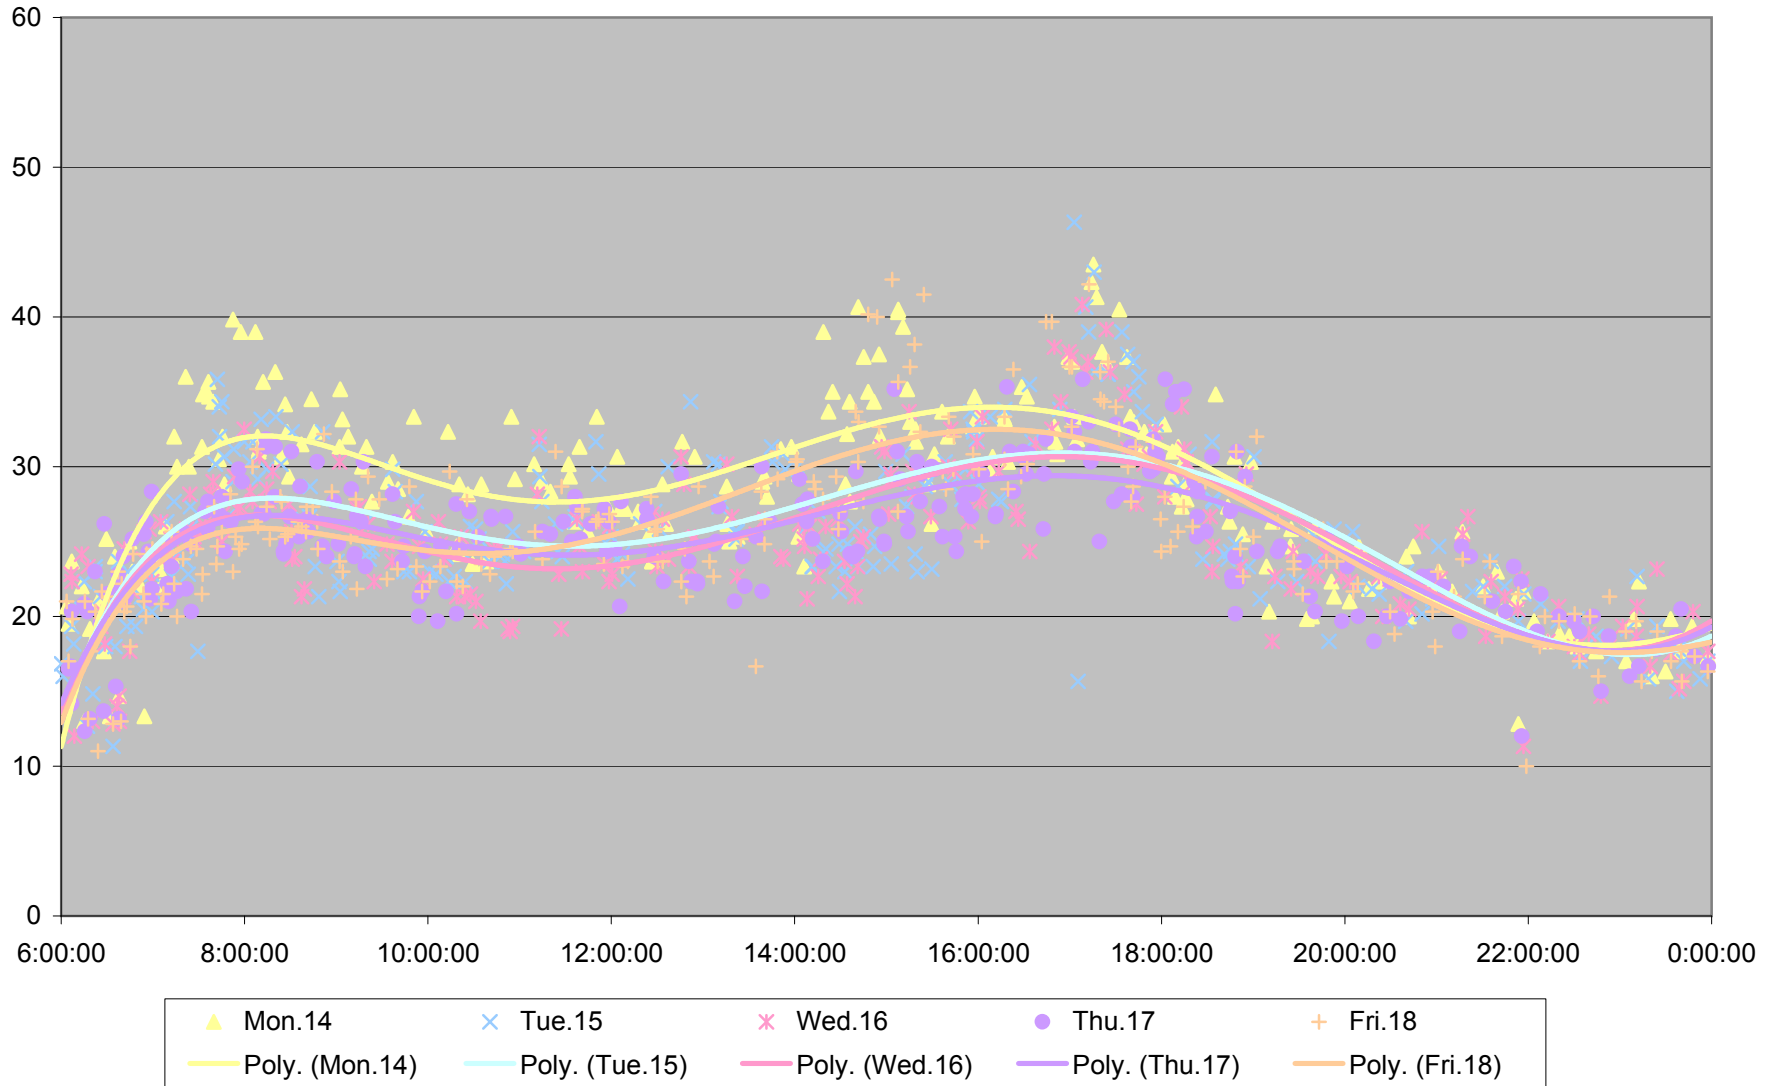

36 Finch West Link Times From Jane To Yonge Eastbound November 2011