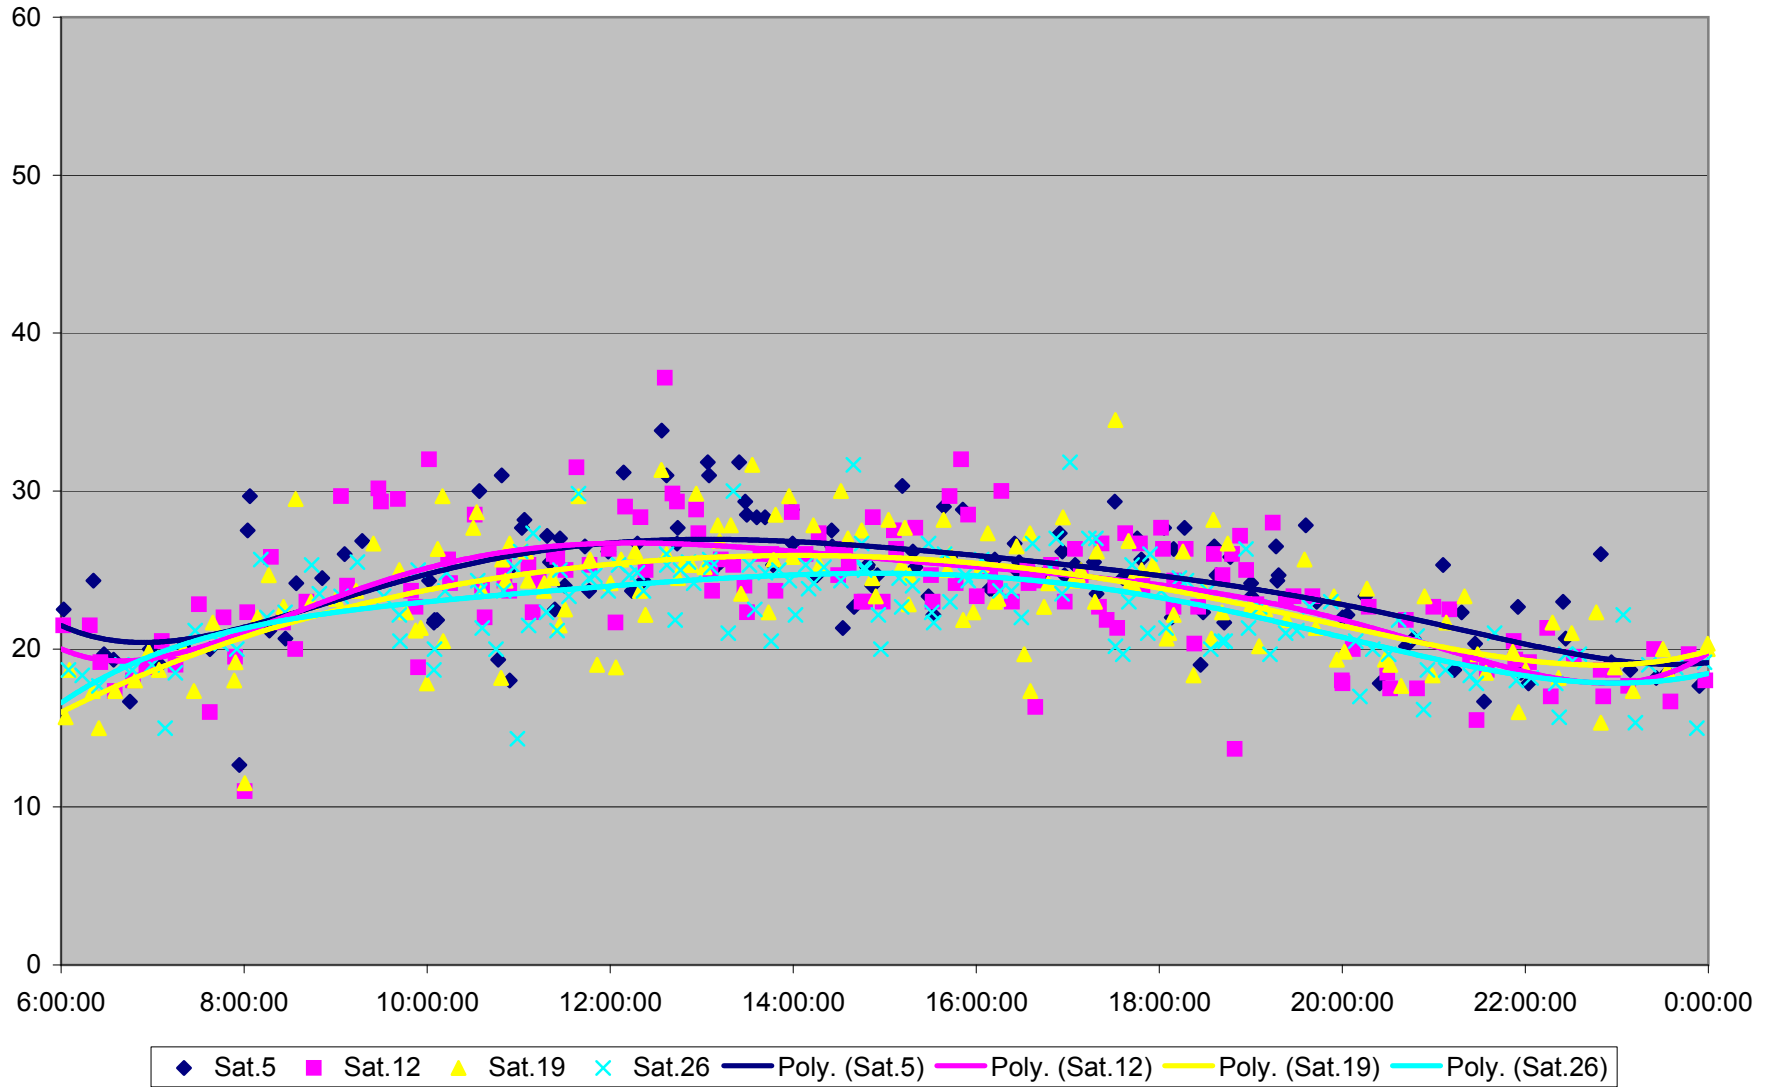

36 Finch West Link Times From Jane To Yonge Eastbound November 2011