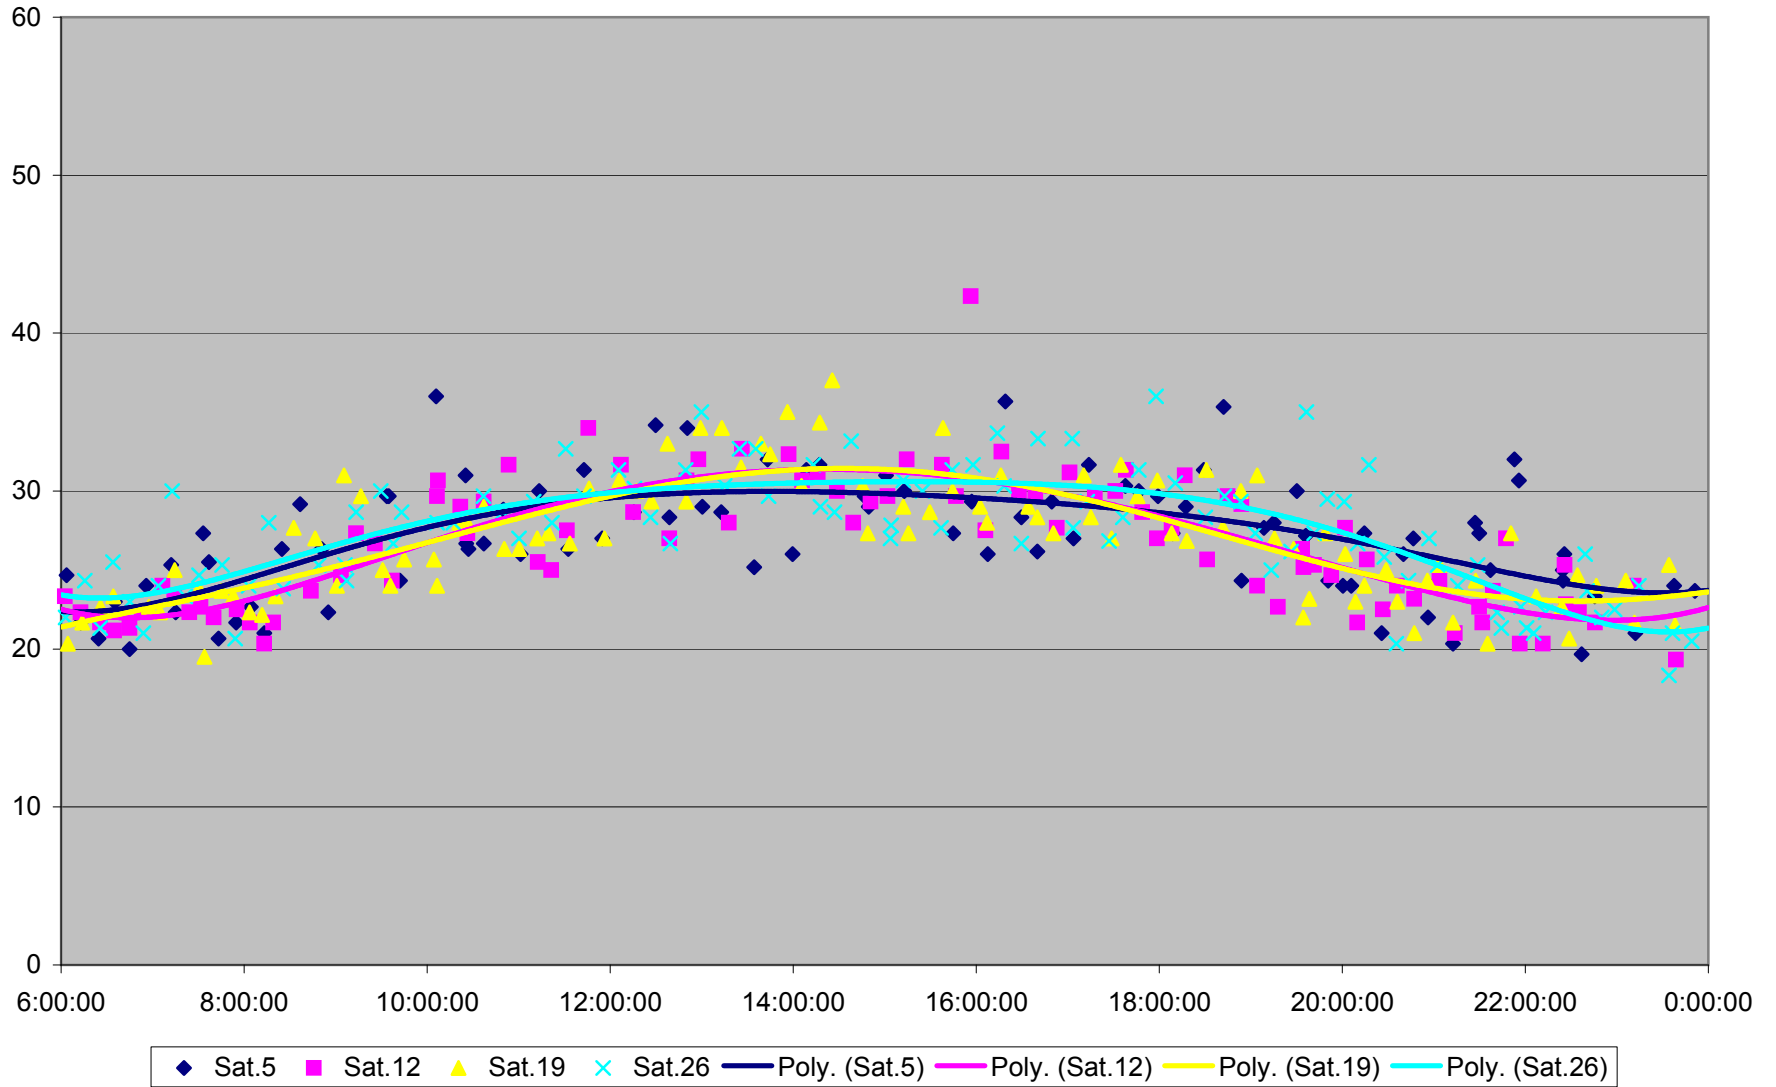

36 Finch West Link Times From Humberwood N of Loop To Jane Eastbound November 2011