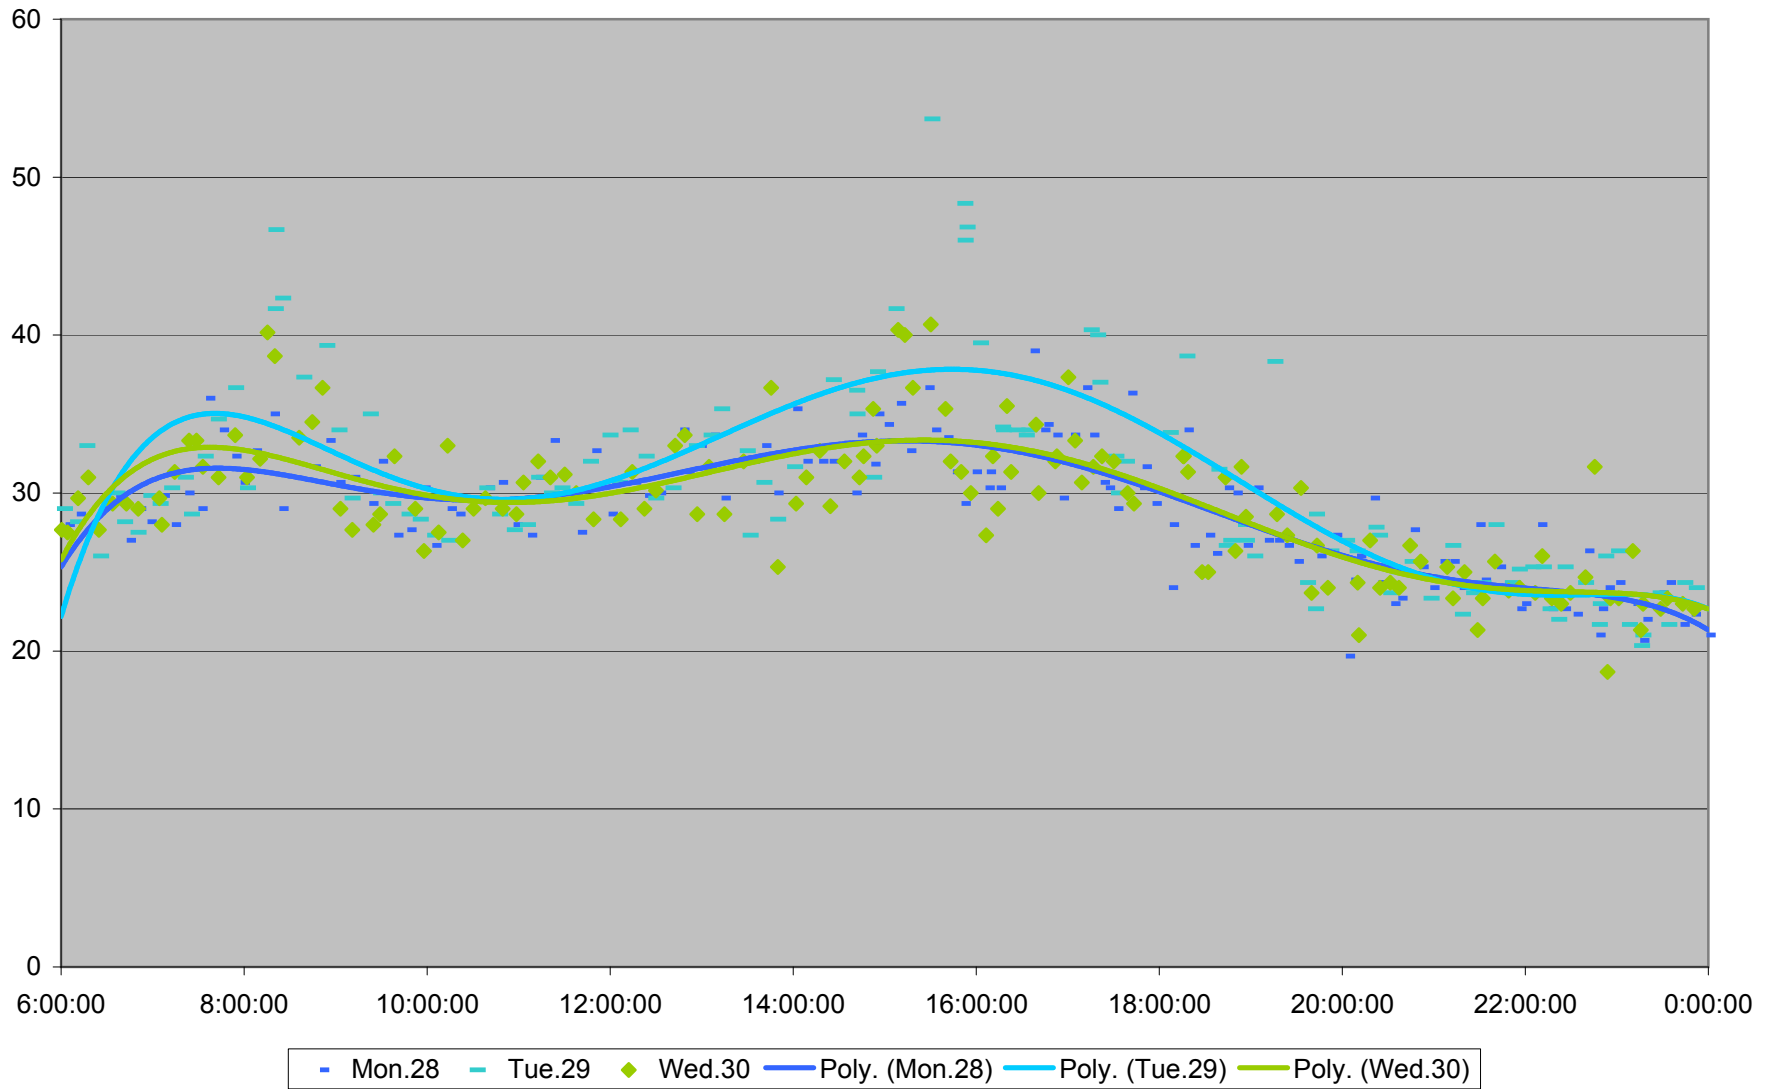

36 Finch West Link Times From Humberwood N of Loop To Jane Eastbound November 2011