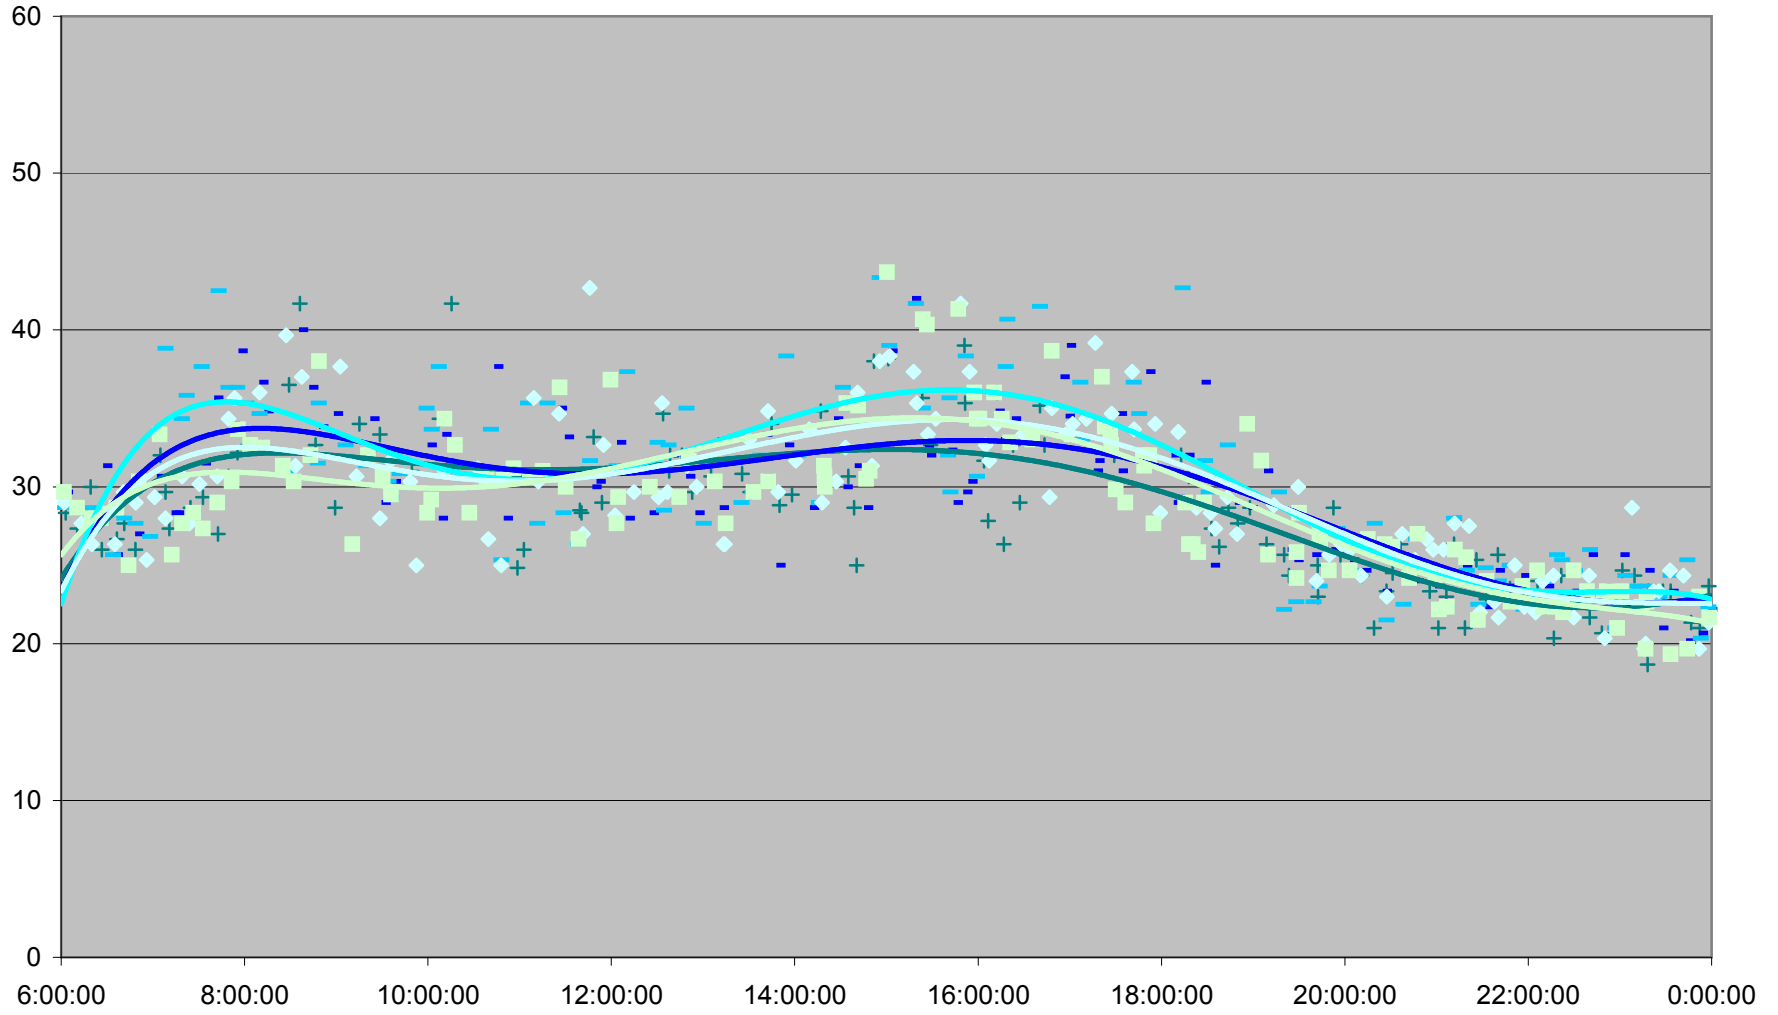

36 Finch West Link Times From Humberwood N of Loop To Jane Eastbound November 2011