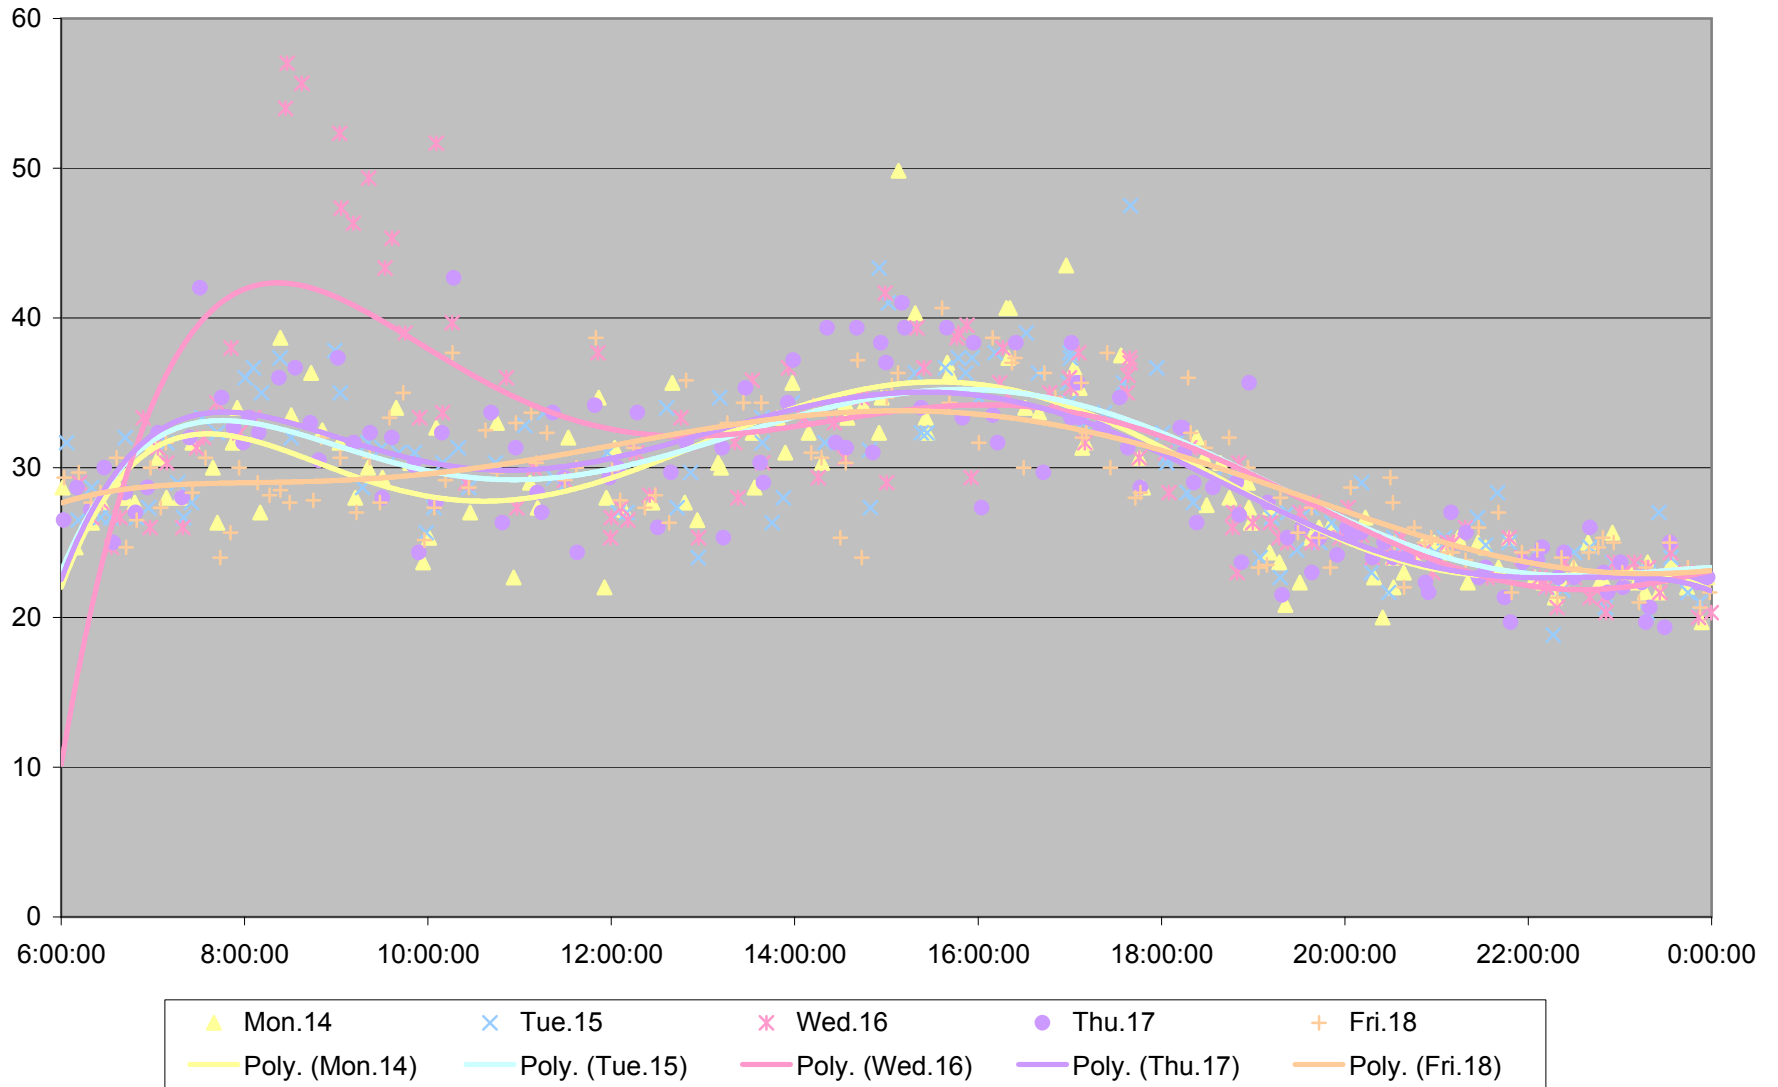

36 Finch West Link Times From Humberwood N of Loop To Jane Eastbound November 2011