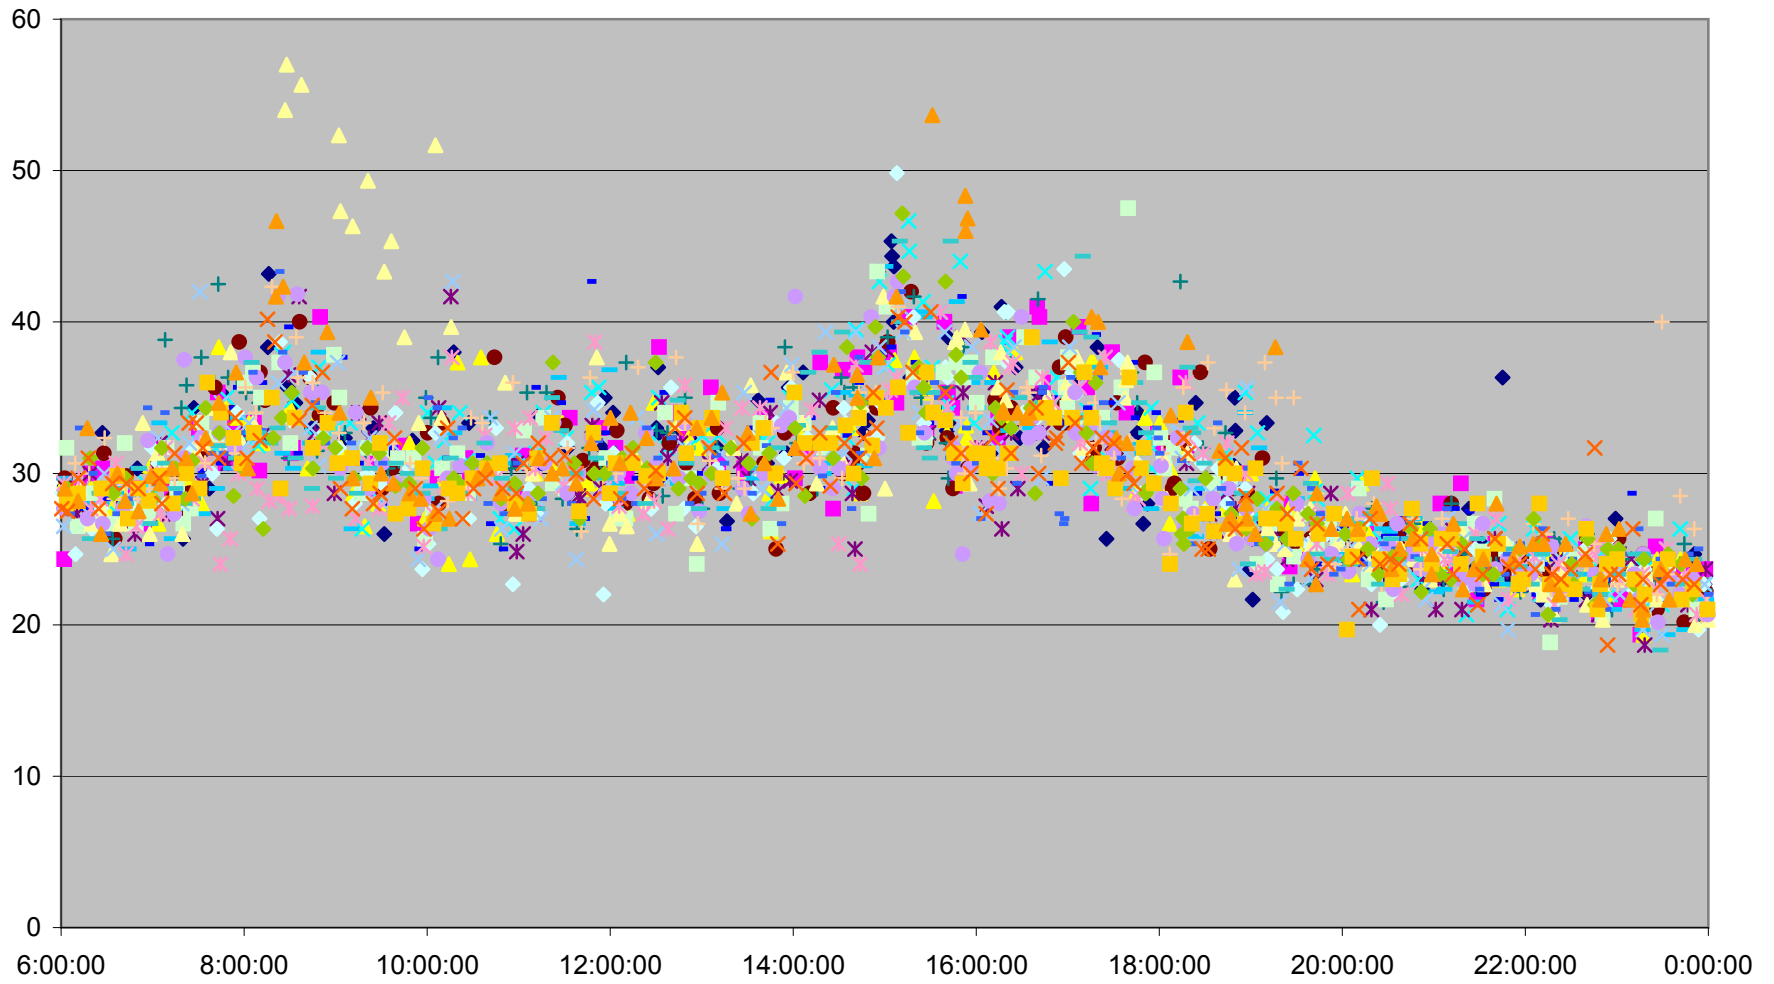

36 Finch West Link Times From Humberwood N of Loop To Jane Eastbound November 2011

◆ Tue.1	■ Wed.2	▲ Thu.3	× Fri.4	× Mon.7	● Tue.8	+ Wed.9	- Thu.10	- Fri.11	◇ Mon.14	■ Tue.15	▲ Wed.16
× Thu.17	× Fri.18	● Mon.21	+ Tue.22	- Wed.23	- Thu.24	◆ Fri.25	■ Mon.28	▲ Tue.29	× Wed.30