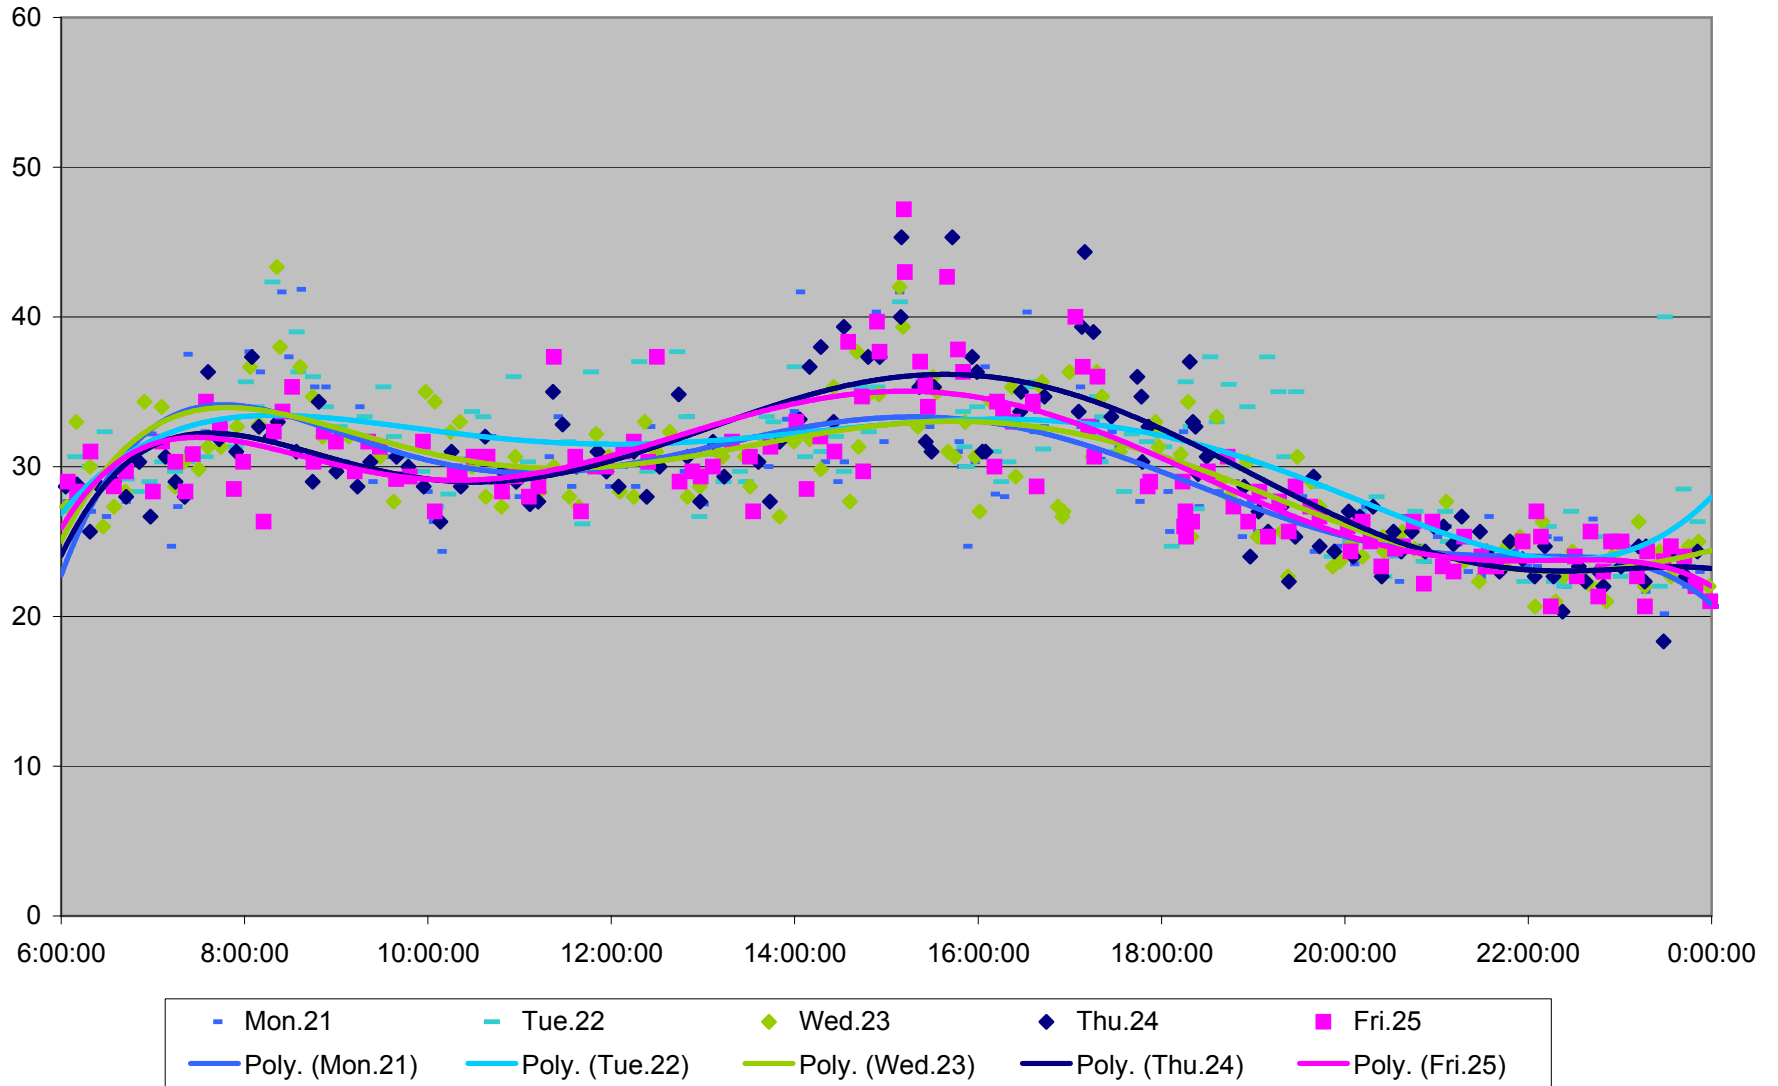

36 Finch West Link Times From Humberwood N of Loop To Jane Eastbound November 2011