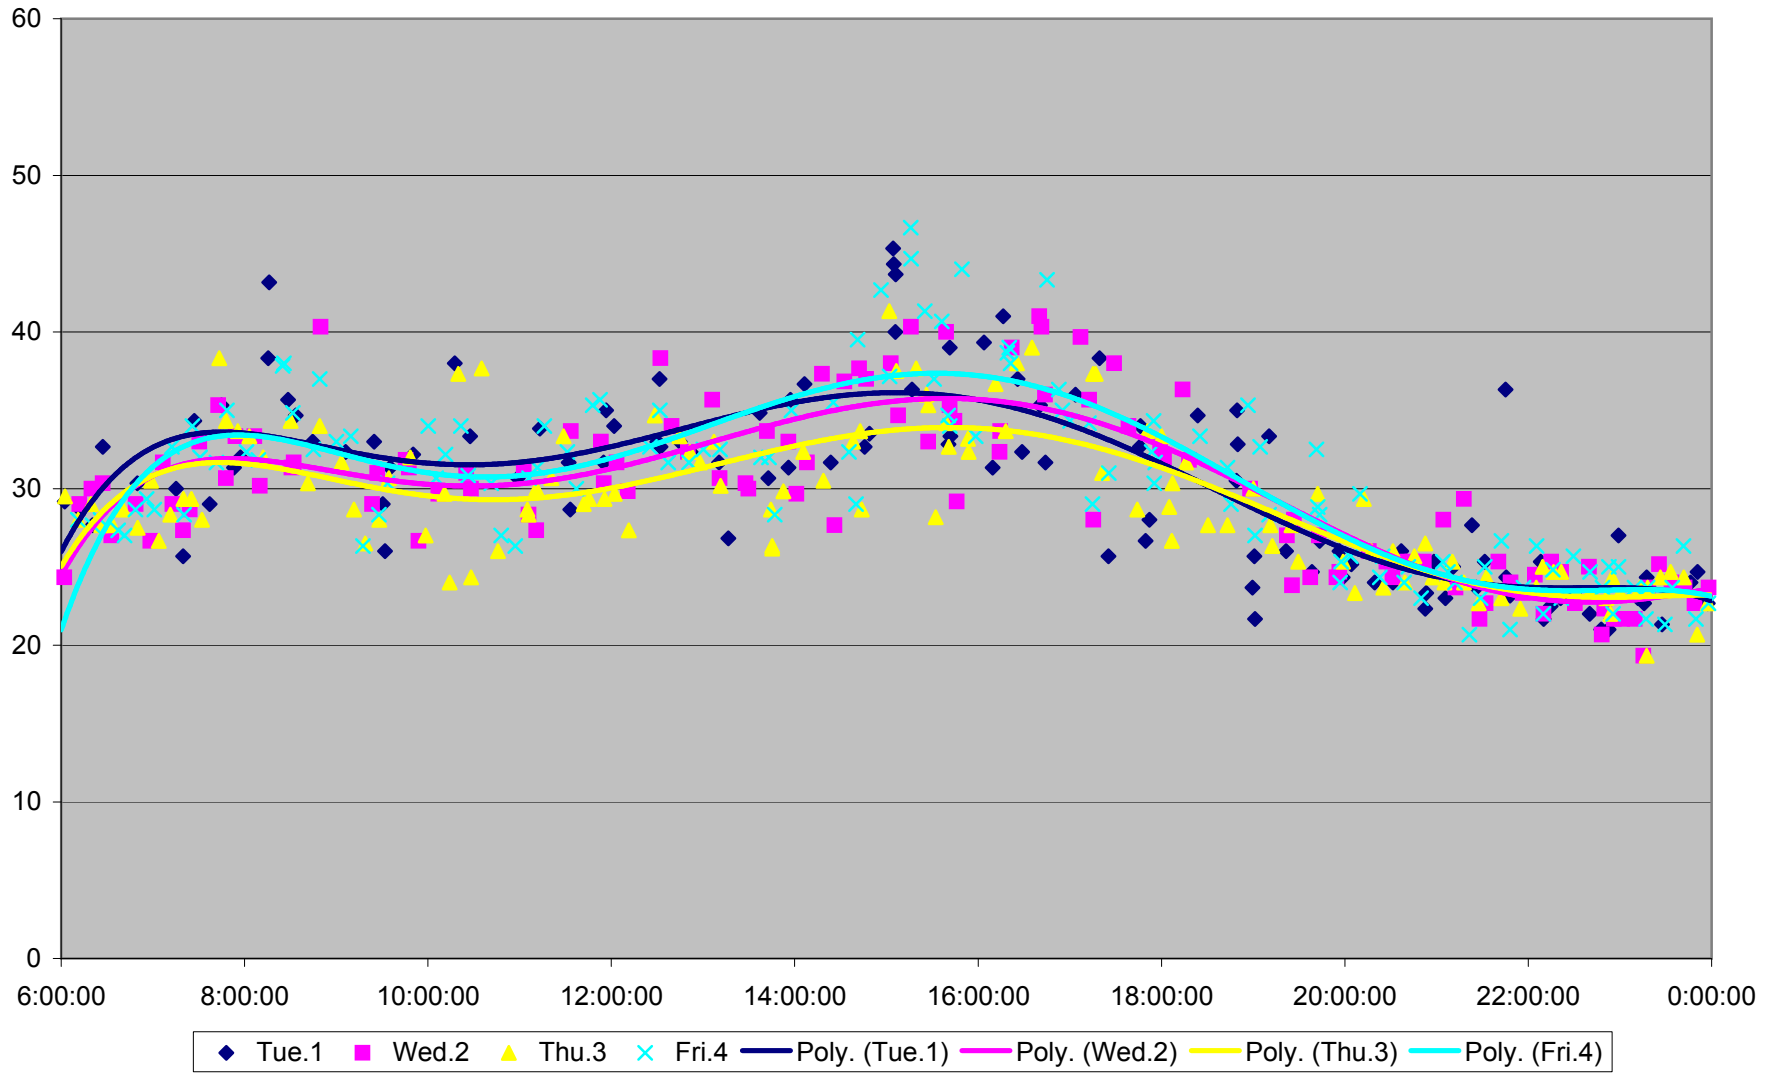

### 36 Finch West Link Times From Humberwood N of Loop To Jane Eastbound November 2011