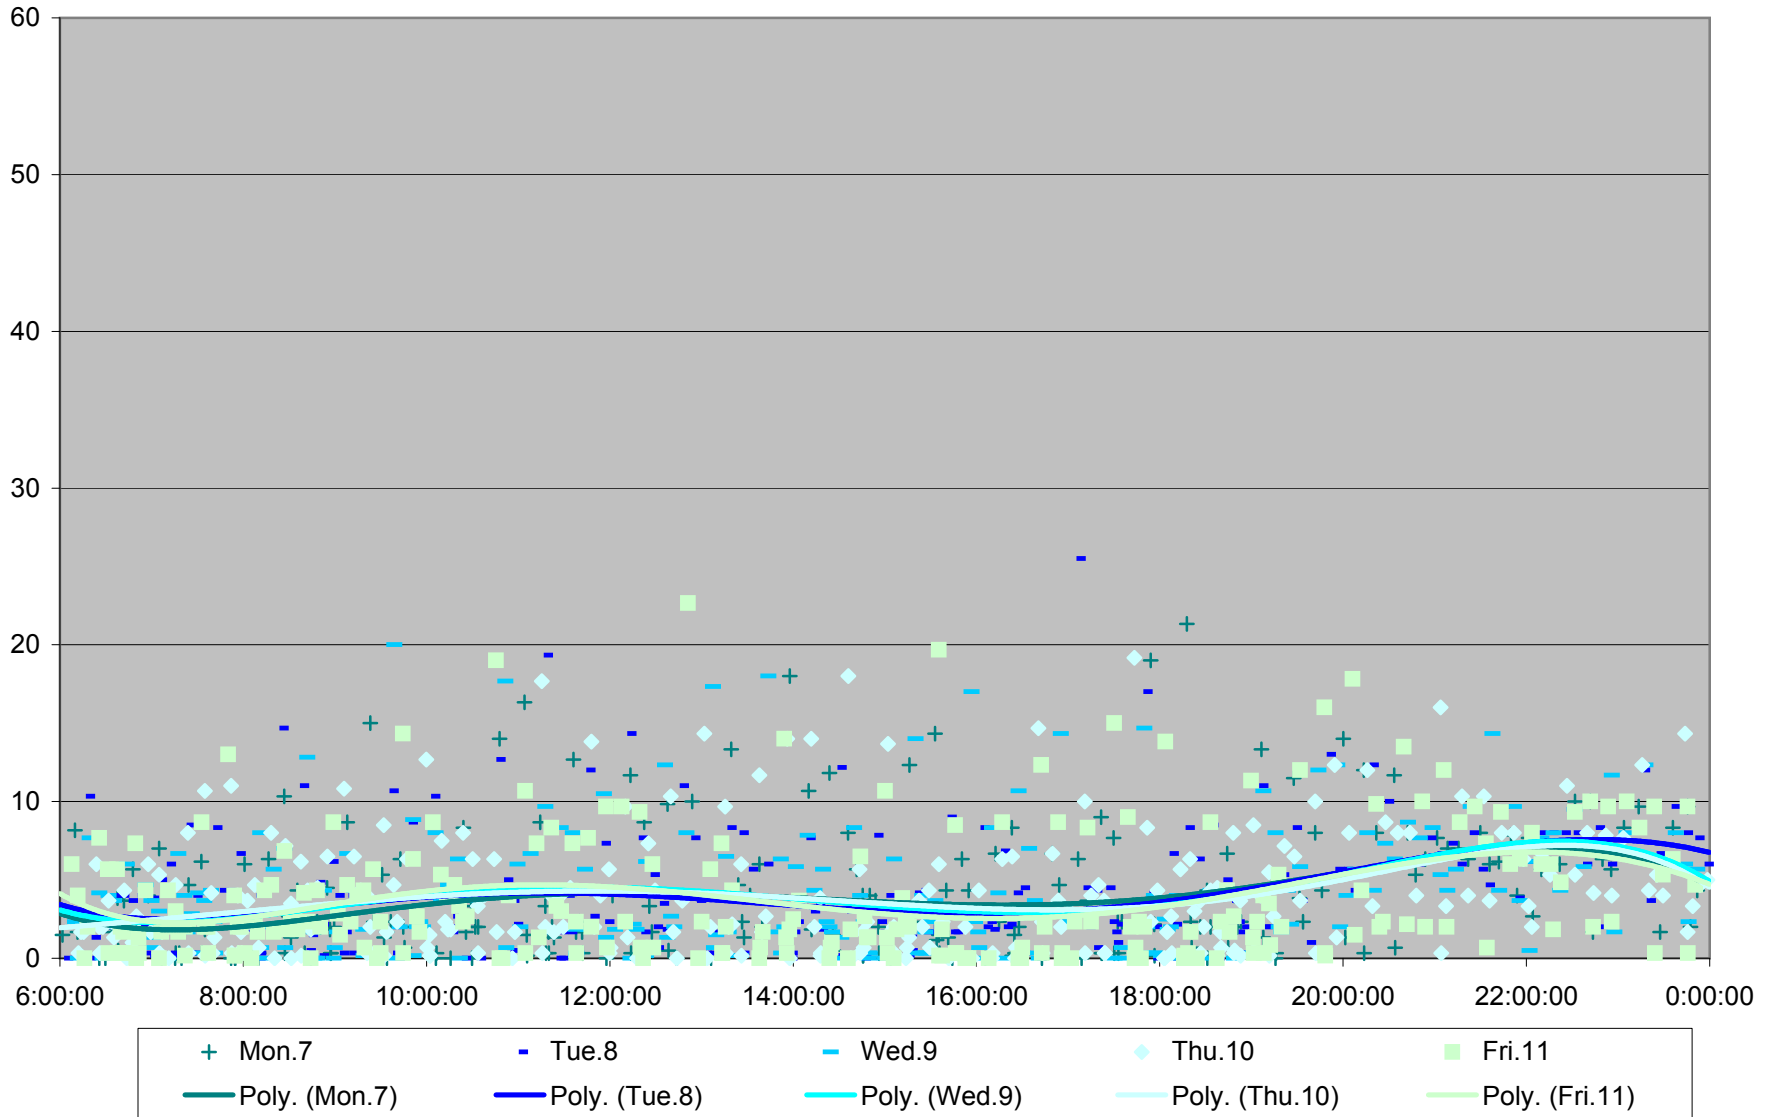

36 Finch West Headways at Dufferin Eastbound November 2011

36 Finch West Headways at Dufferin Eastbound November 2011

36 Finch West Headways at Dufferin Eastbound November 2011

36 Finch West Headways at Dufferin Eastbound November 2011