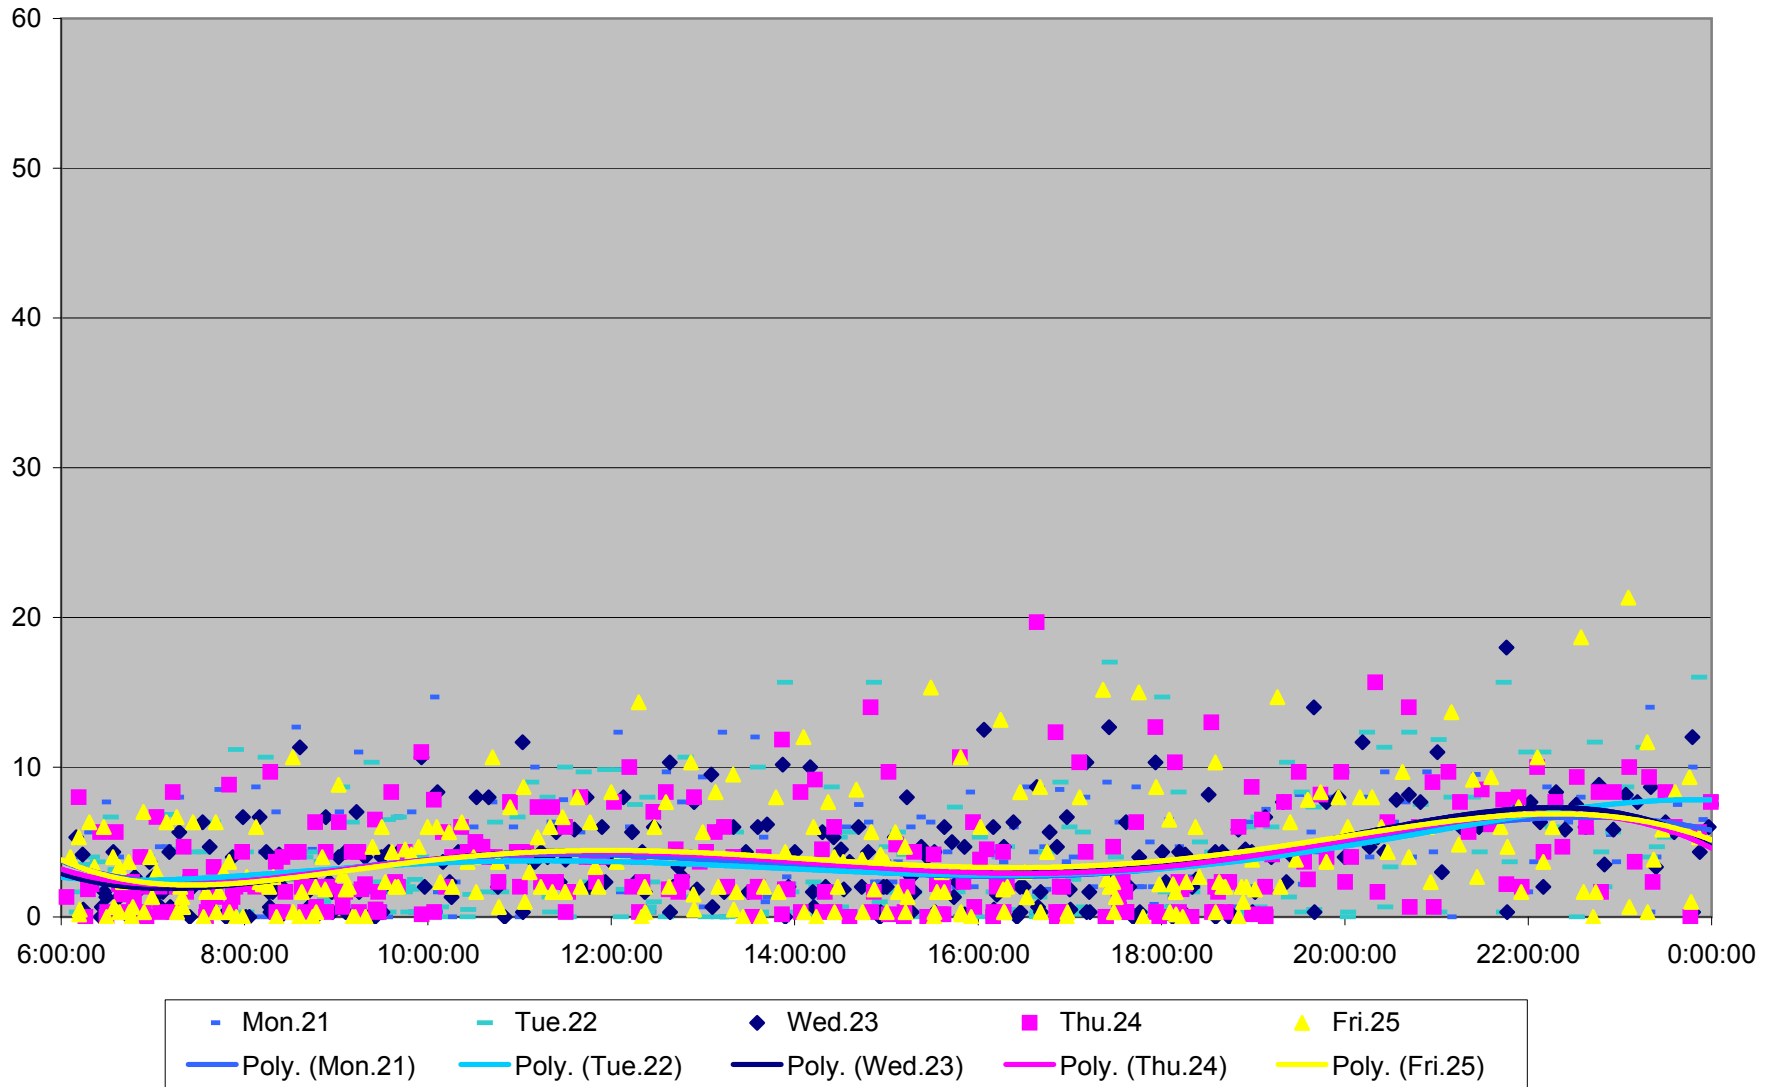

36 Finch West Headways at Dufferin Eastbound November 2011

36 Finch West Headways at Dufferin Eastbound November 2011

36 Finch West Headways at Dufferin Eastbound November 2011

36 Finch West Headways at Dufferin Eastbound November 2011