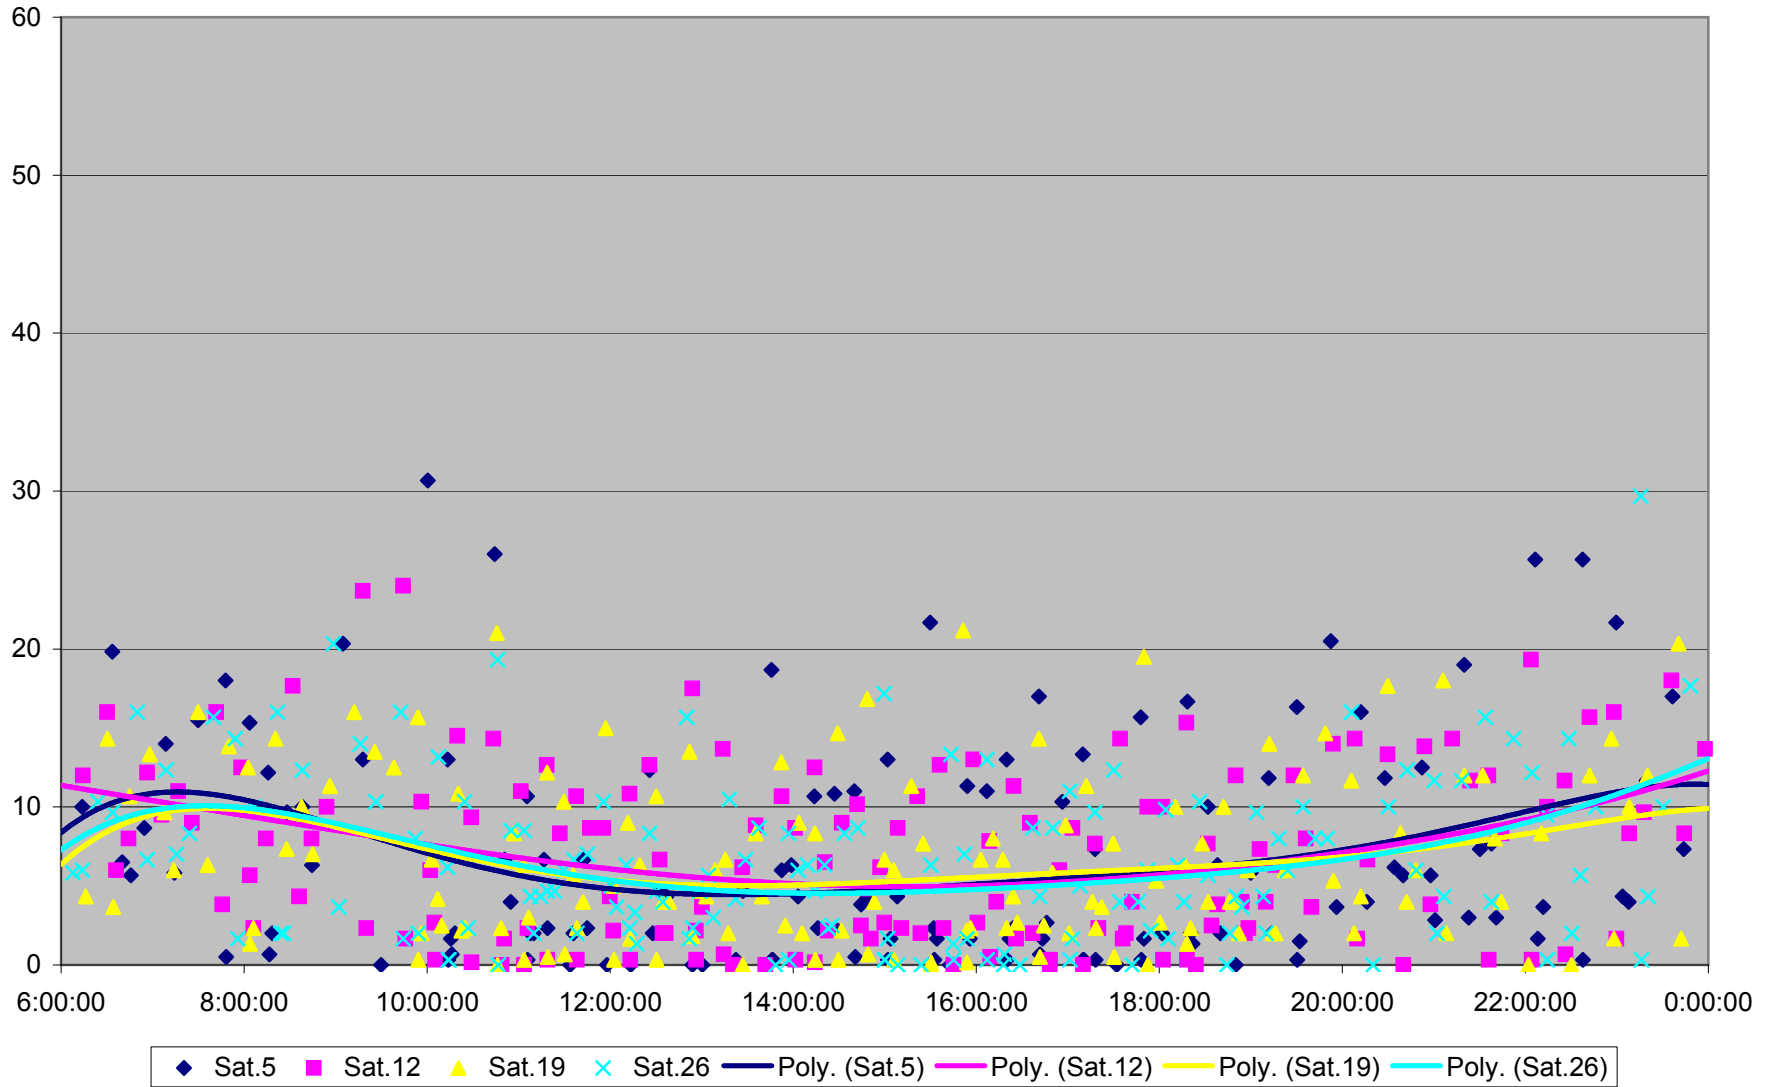

36 Finch West Headways at Dufferin Eastbound November 2011

36 Finch West Headways at Dufferin Eastbound November 2011

36 Finch West Headways at Dufferin Eastbound November 2011

36 Finch West Headways at Dufferin Eastbound November 2011