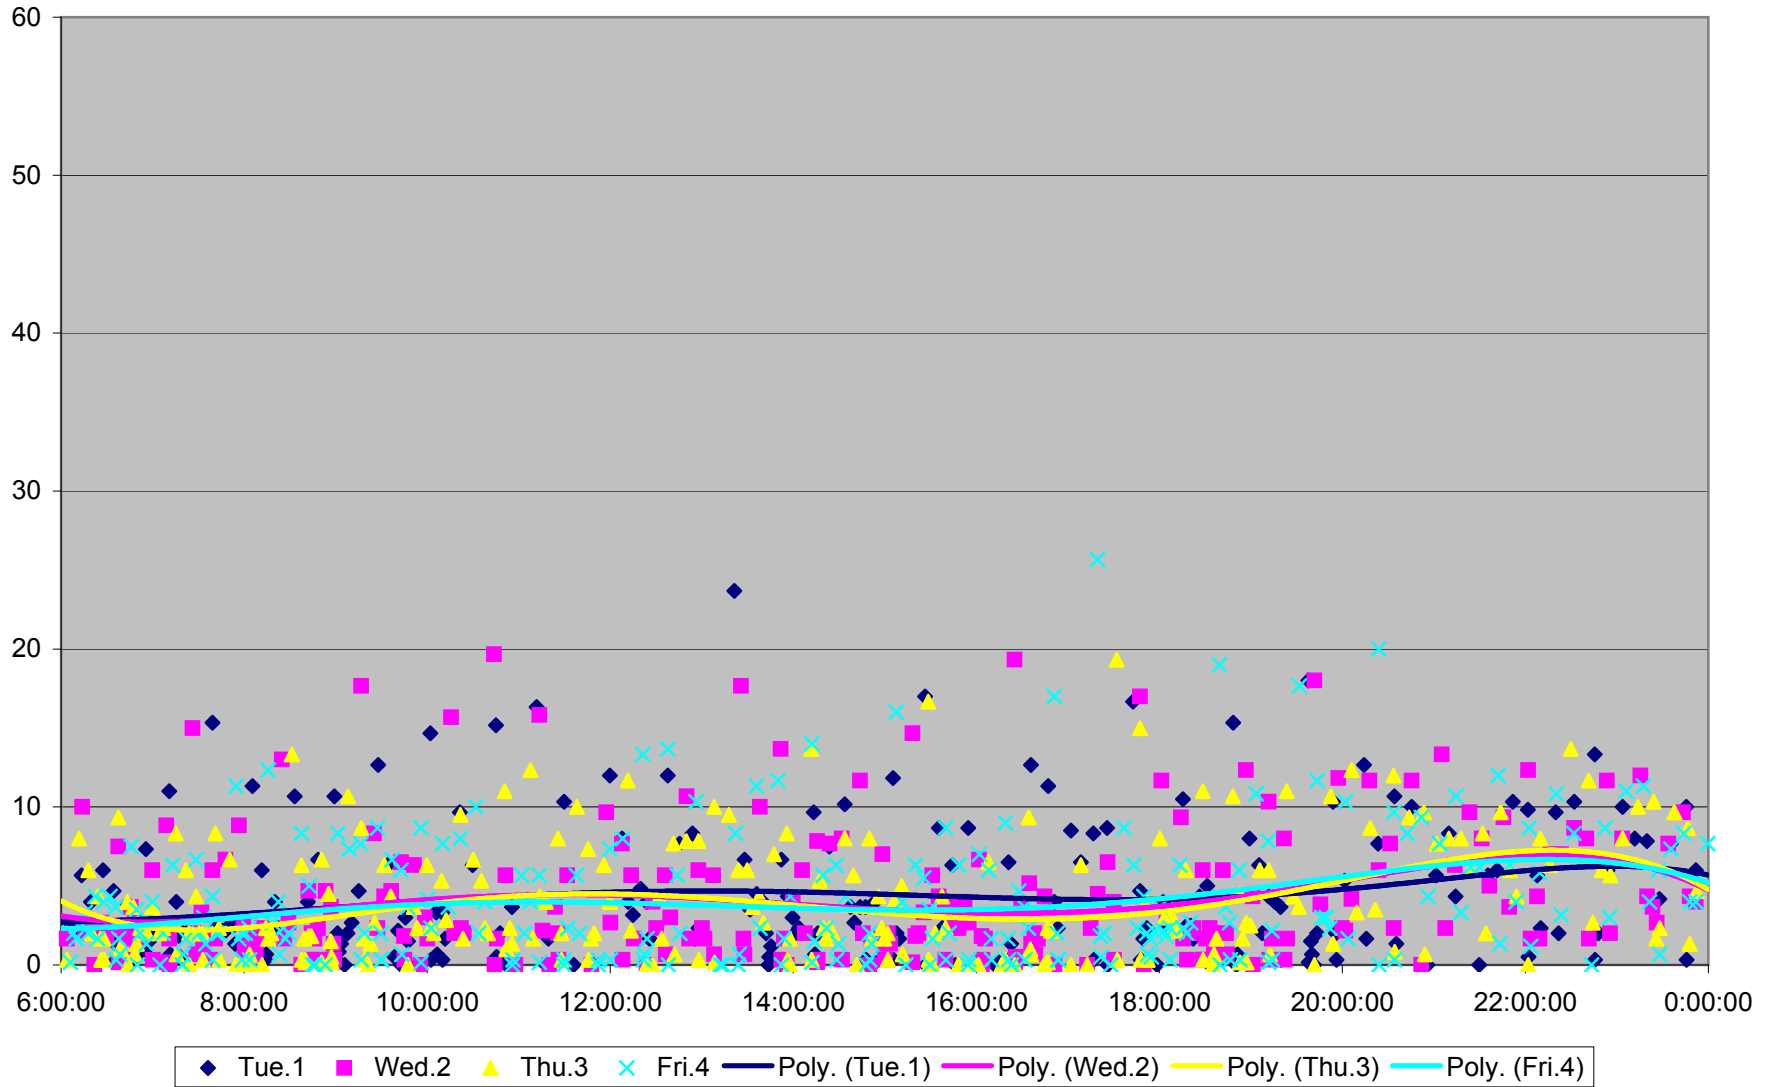

36 Finch West Headways at Dufferin Eastbound November 2011

36 Finch West Headways at Dufferin Eastbound November 2011

36 Finch West Headways at Dufferin Eastbound November 2011

36 Finch West Headways at Dufferin Eastbound November 2011