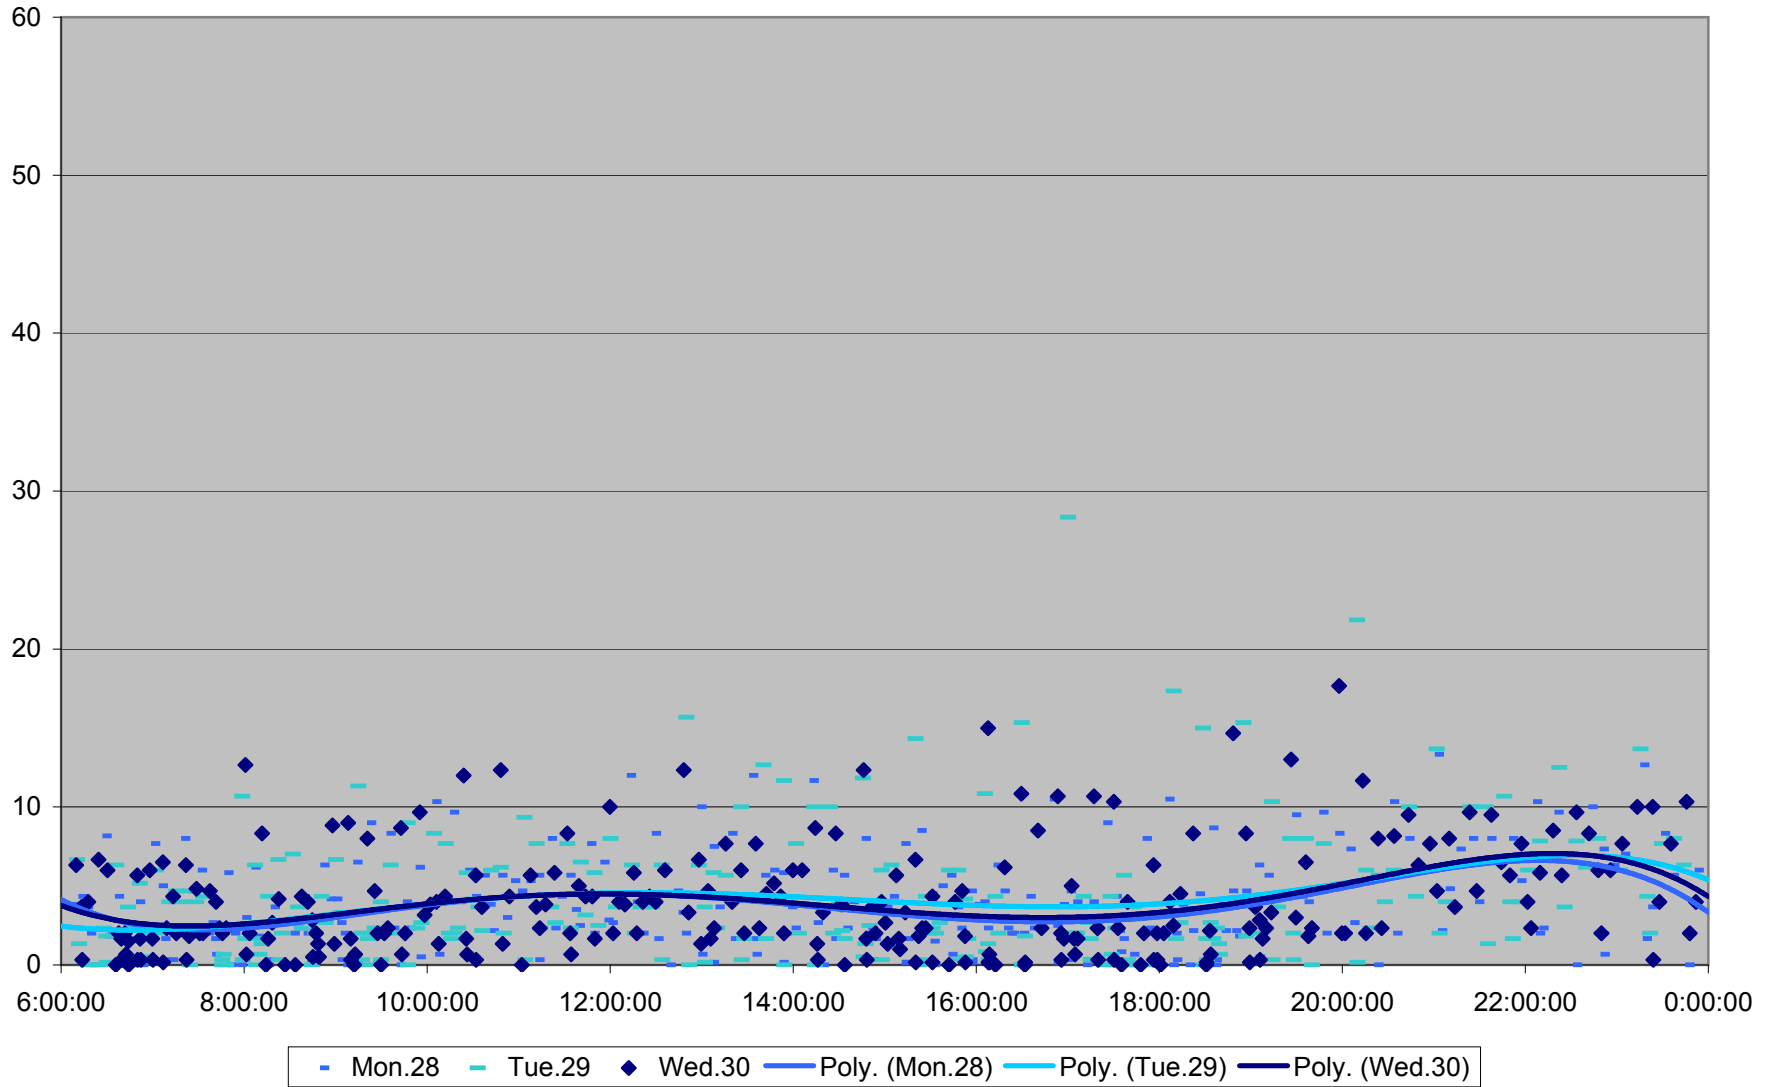

36 Finch West Headways at Dufferin Eastbound November 2011

36 Finch West Headways at Dufferin Eastbound November 2011

36 Finch West Headways at Dufferin Eastbound November 2011

36 Finch West Headways at Dufferin Eastbound November 2011