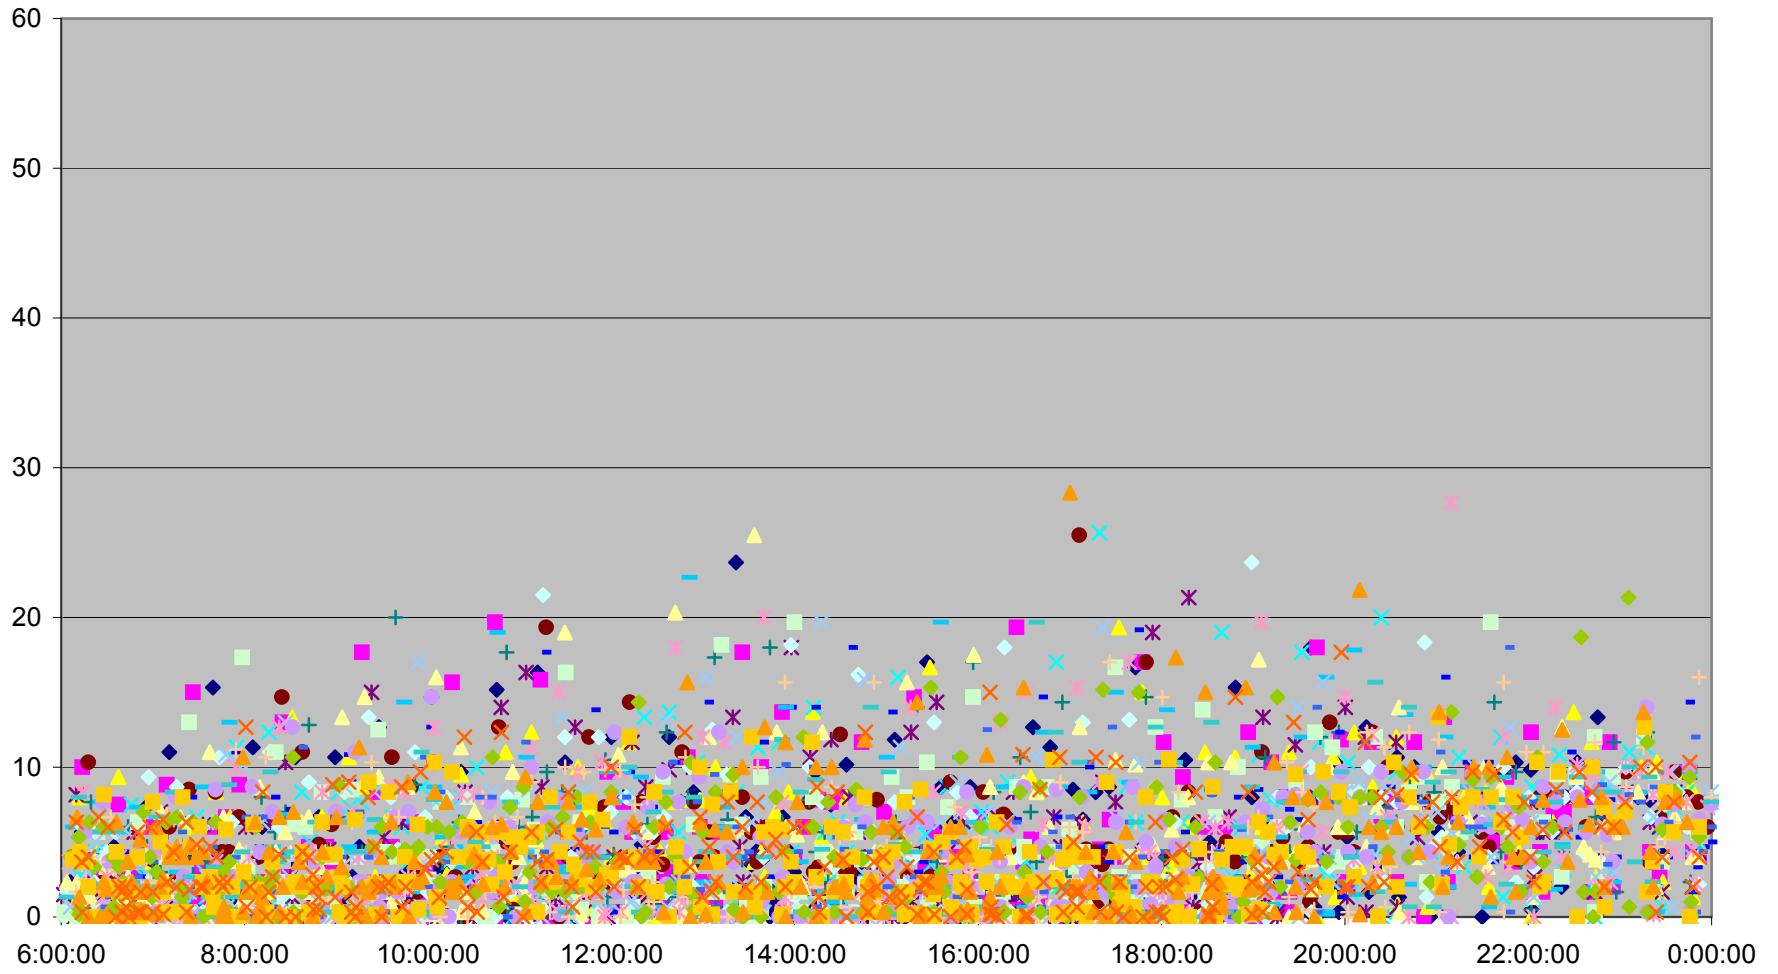

36 Finch West Headways at Dufferin Eastbound November 2011

36 Finch West Headways at Dufferin Eastbound November 2011

36 Finch West Headways at Dufferin Eastbound November 2011

36 Finch West Headways at Dufferin Eastbound November 2011