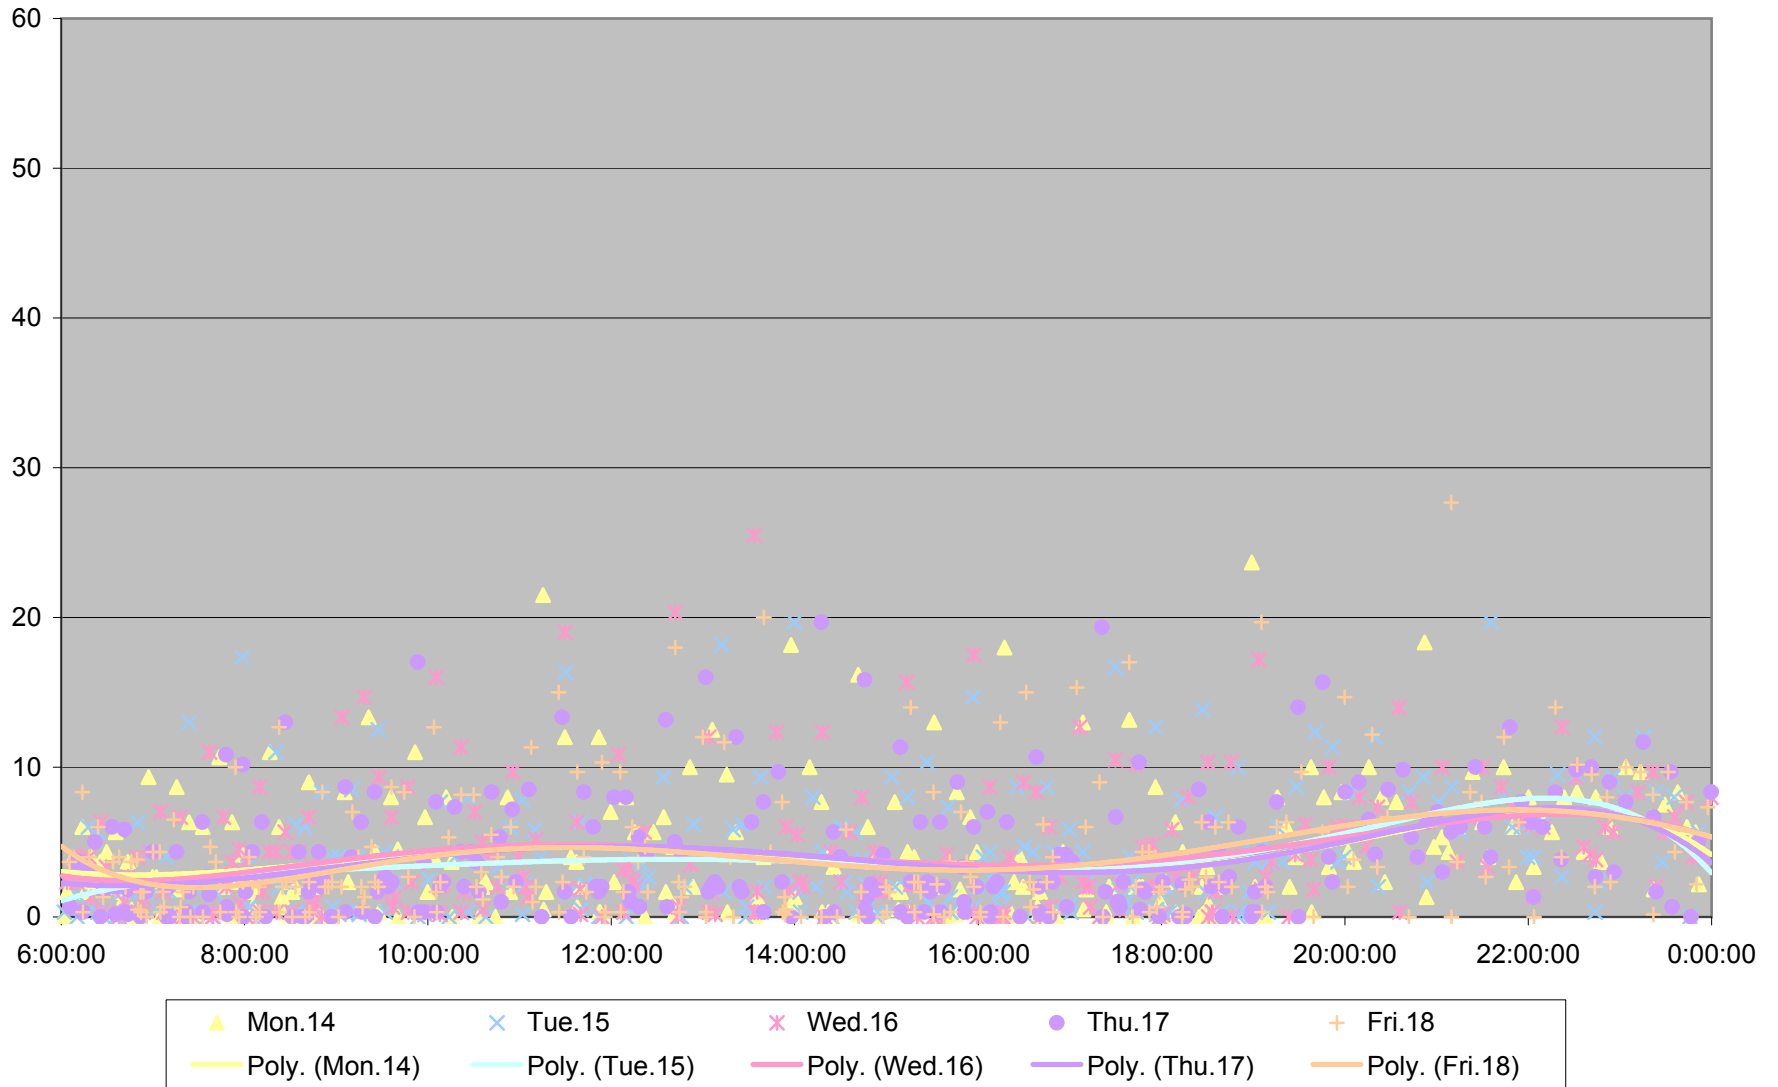

36 Finch West Headways at Dufferin Eastbound November 2011

36 Finch West Headways at Dufferin Eastbound November 2011

36 Finch West Headways at Dufferin Eastbound November 2011

36 Finch West Headways at Dufferin Eastbound November 2011