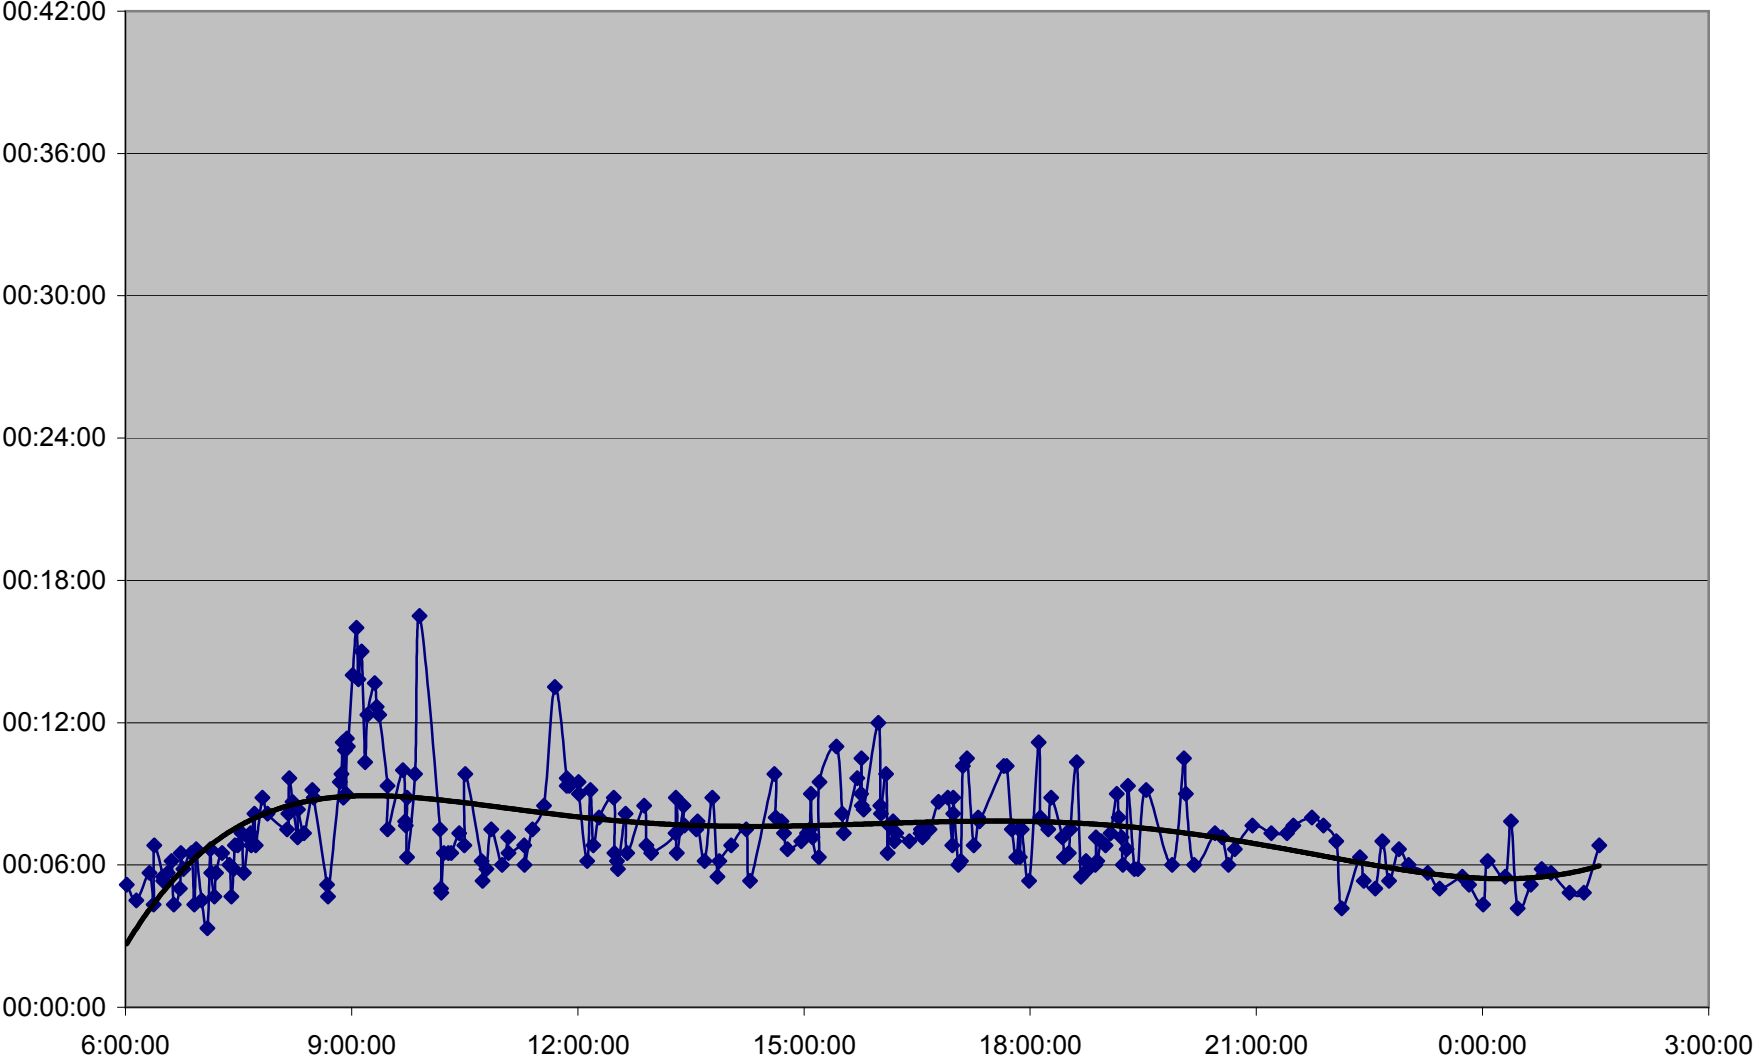

36 Finch West Link Times Thursday 17 Nov 2011 from Yonge to Bathurst Westbound

36 Finch West Link Times Thursday 17 Nov 2011 from Bathurst to Dufferin Westbound

36 Finch West Link Times Thursday 17 Nov 2011 from Dufferin to Keele Westbound

36 Finch West Link Times Thursday 17 Nov 2011 from Keele to Jane Westbound

36 Finch West Link Times Thursday 17 Nov 2011 from Jane to Weston Westbound

36 Finch West Link Times Thursday 17 Nov 2011 from Weston to Islington Westbound

36 Finch West Link Times Thursday 17 Nov 2011 from Islington to Martin Grove Westbound

36 Finch West Link Times Thursday 17 Nov 2011 from Martin Grove to Humberwood N of Loop Westbound