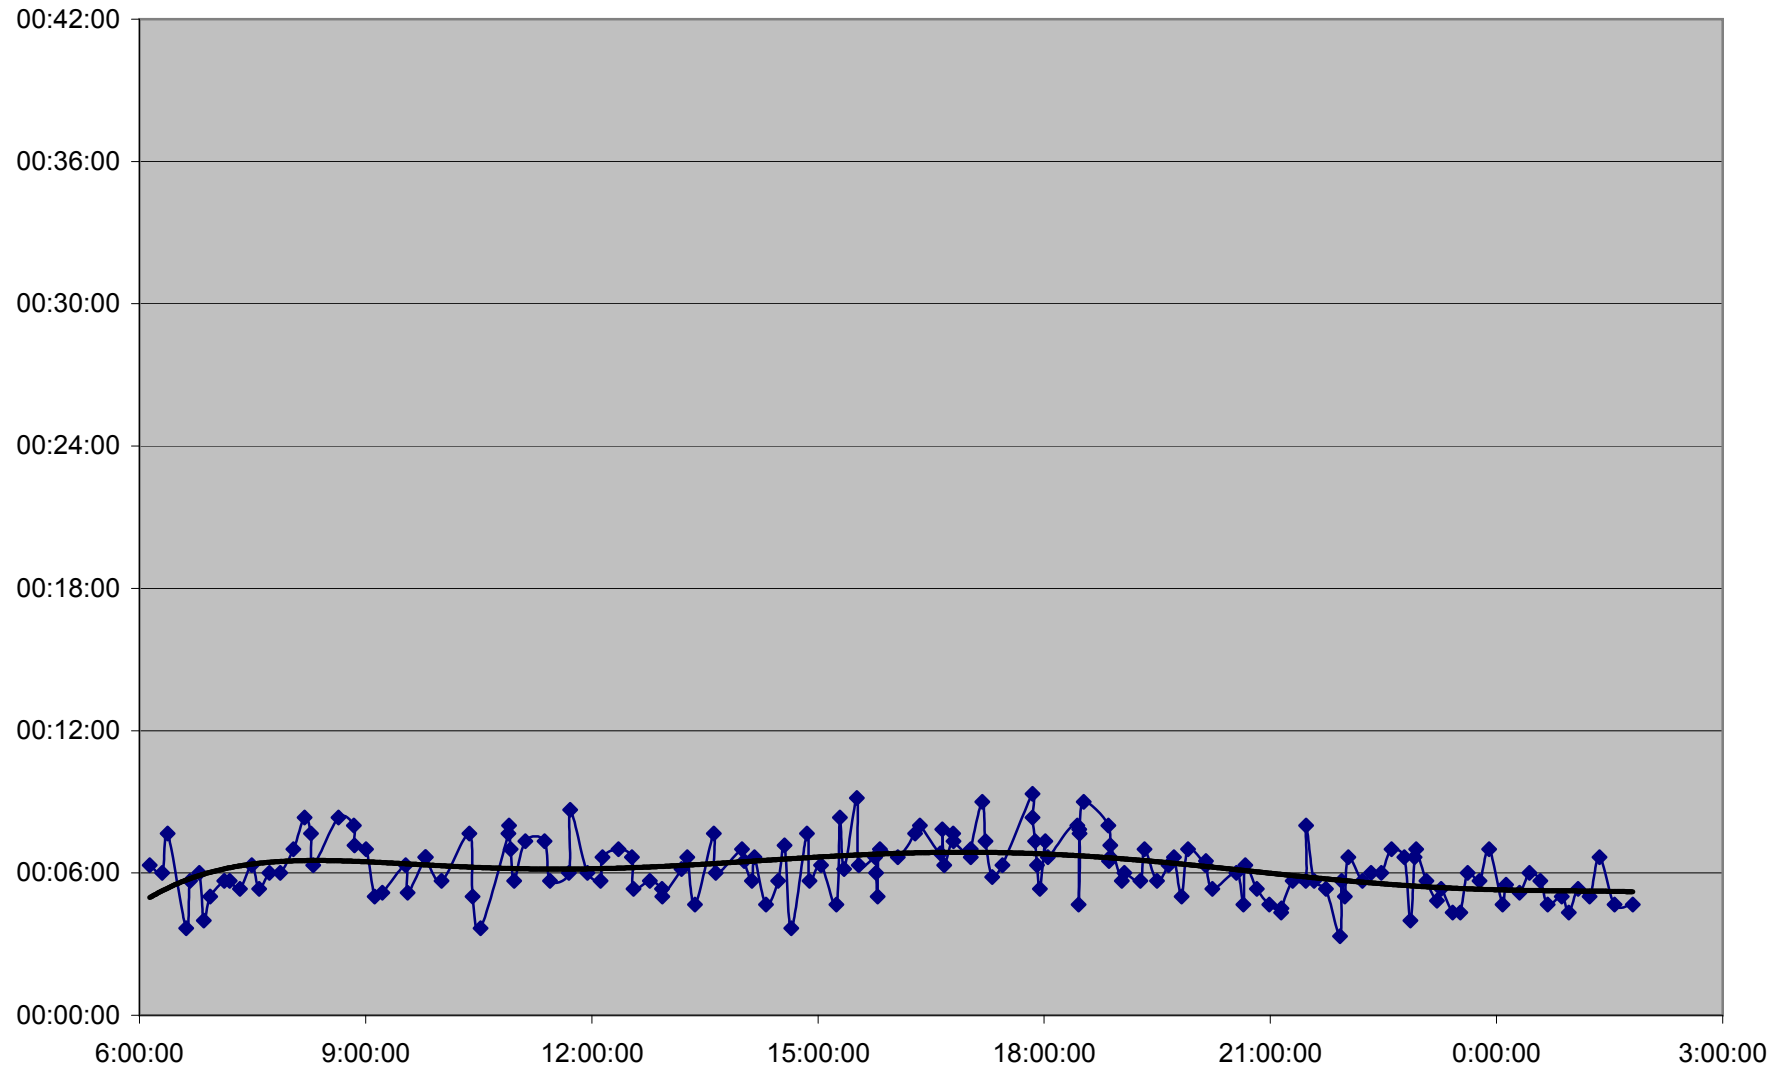

36 Finch West Link Times Thursday 17 Nov 2011 from Keele to Jane Westbound

36 Finch West Link Times Thursday 17 Nov 2011 from Jane to Weston Westbound

36 Finch West Link Times Thursday 17 Nov 2011 from Weston to Islington Westbound

36 Finch West Link Times Thursday 17 Nov 2011 from Islington to Martin Grove Westbound

36 Finch West Link Times Thursday 17 Nov 2011 from Martin Grove to Humberwood N of Loop Westbound