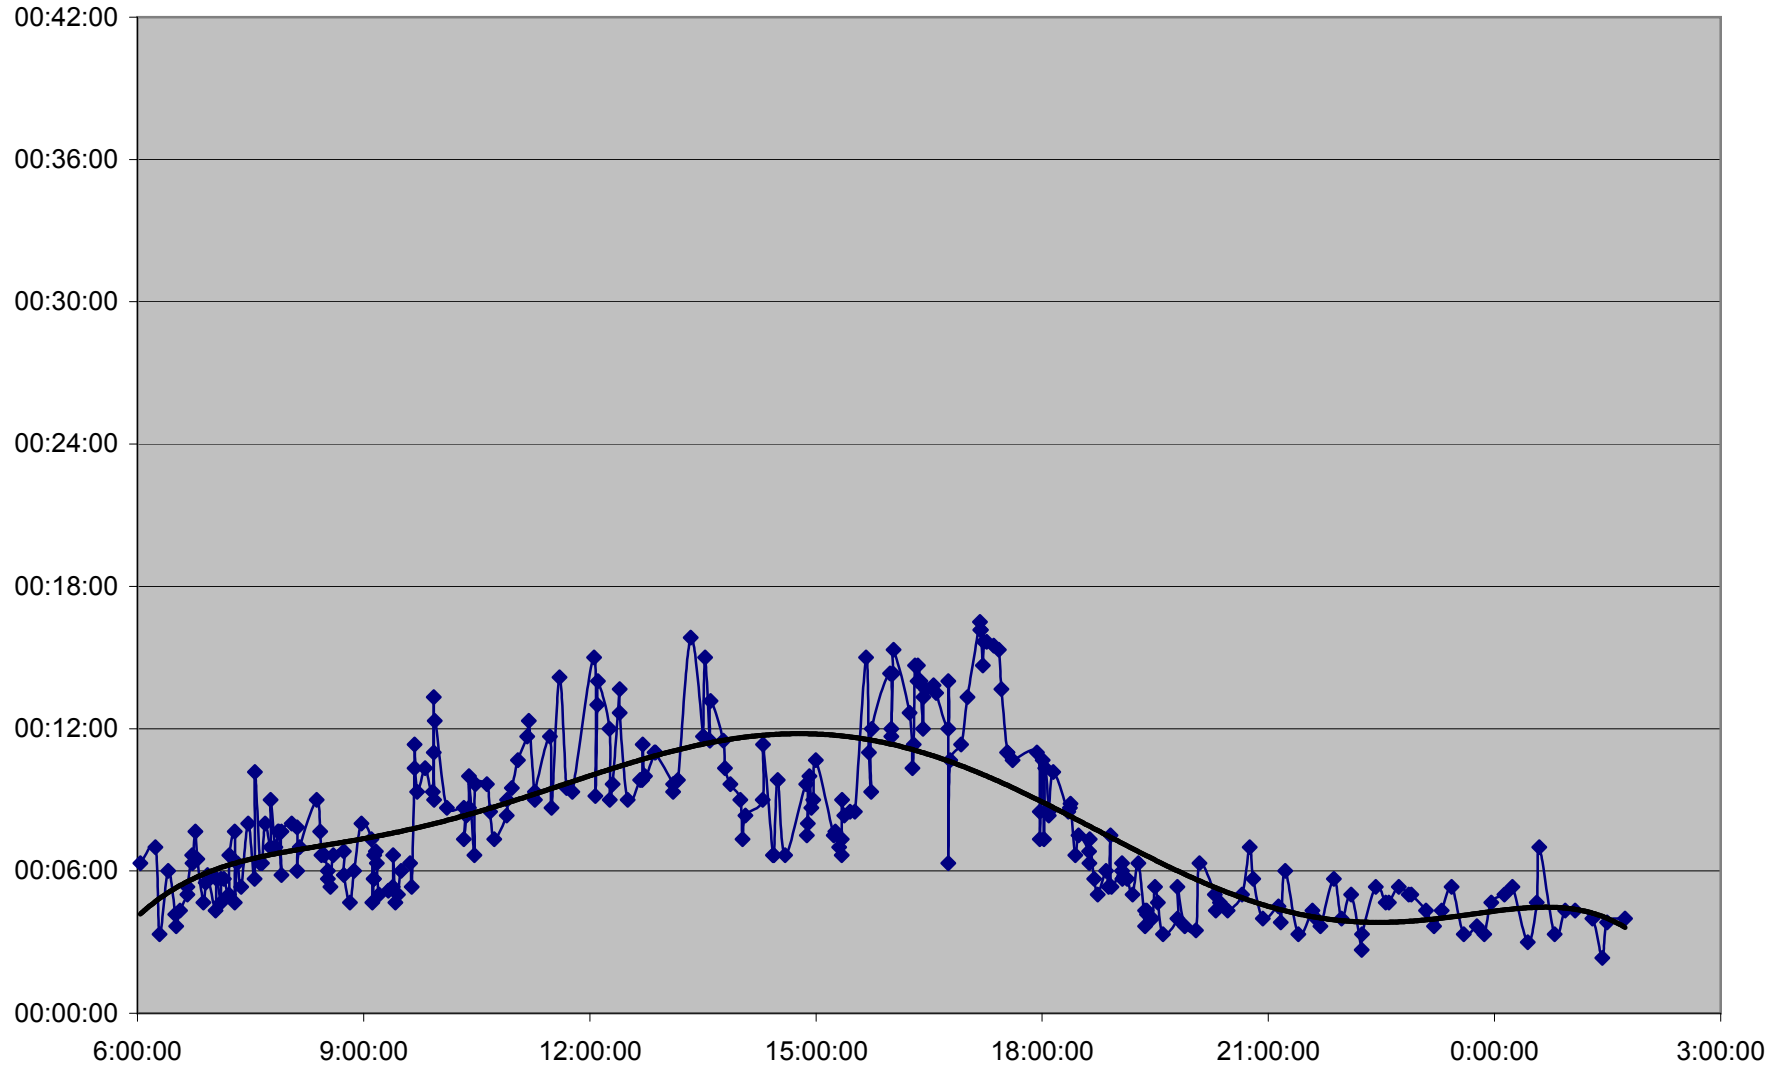

36 Finch West Link Times Thursday 17 Nov 2011 from Yonge to Bathurst Westbound

36 Finch West Link Times Thursday 17 Nov 2011 from Bathurst to Dufferin Westbound

36 Finch West Link Times Thursday 17 Nov 2011 from Dufferin to Keele Westbound

36 Finch West Link Times Thursday 17 Nov 2011 from Keele to Jane Westbound

36 Finch West Link Times Thursday 17 Nov 2011 from Jane to Weston Westbound

36 Finch West Link Times Thursday 17 Nov 2011 from Weston to Islington Westbound

36 Finch West Link Times Thursday 17 Nov 2011 from Islington to Martin Grove Westbound

36 Finch West Link Times Thursday 17 Nov 2011 from Martin Grove to Humberwood N of Loop Westbound