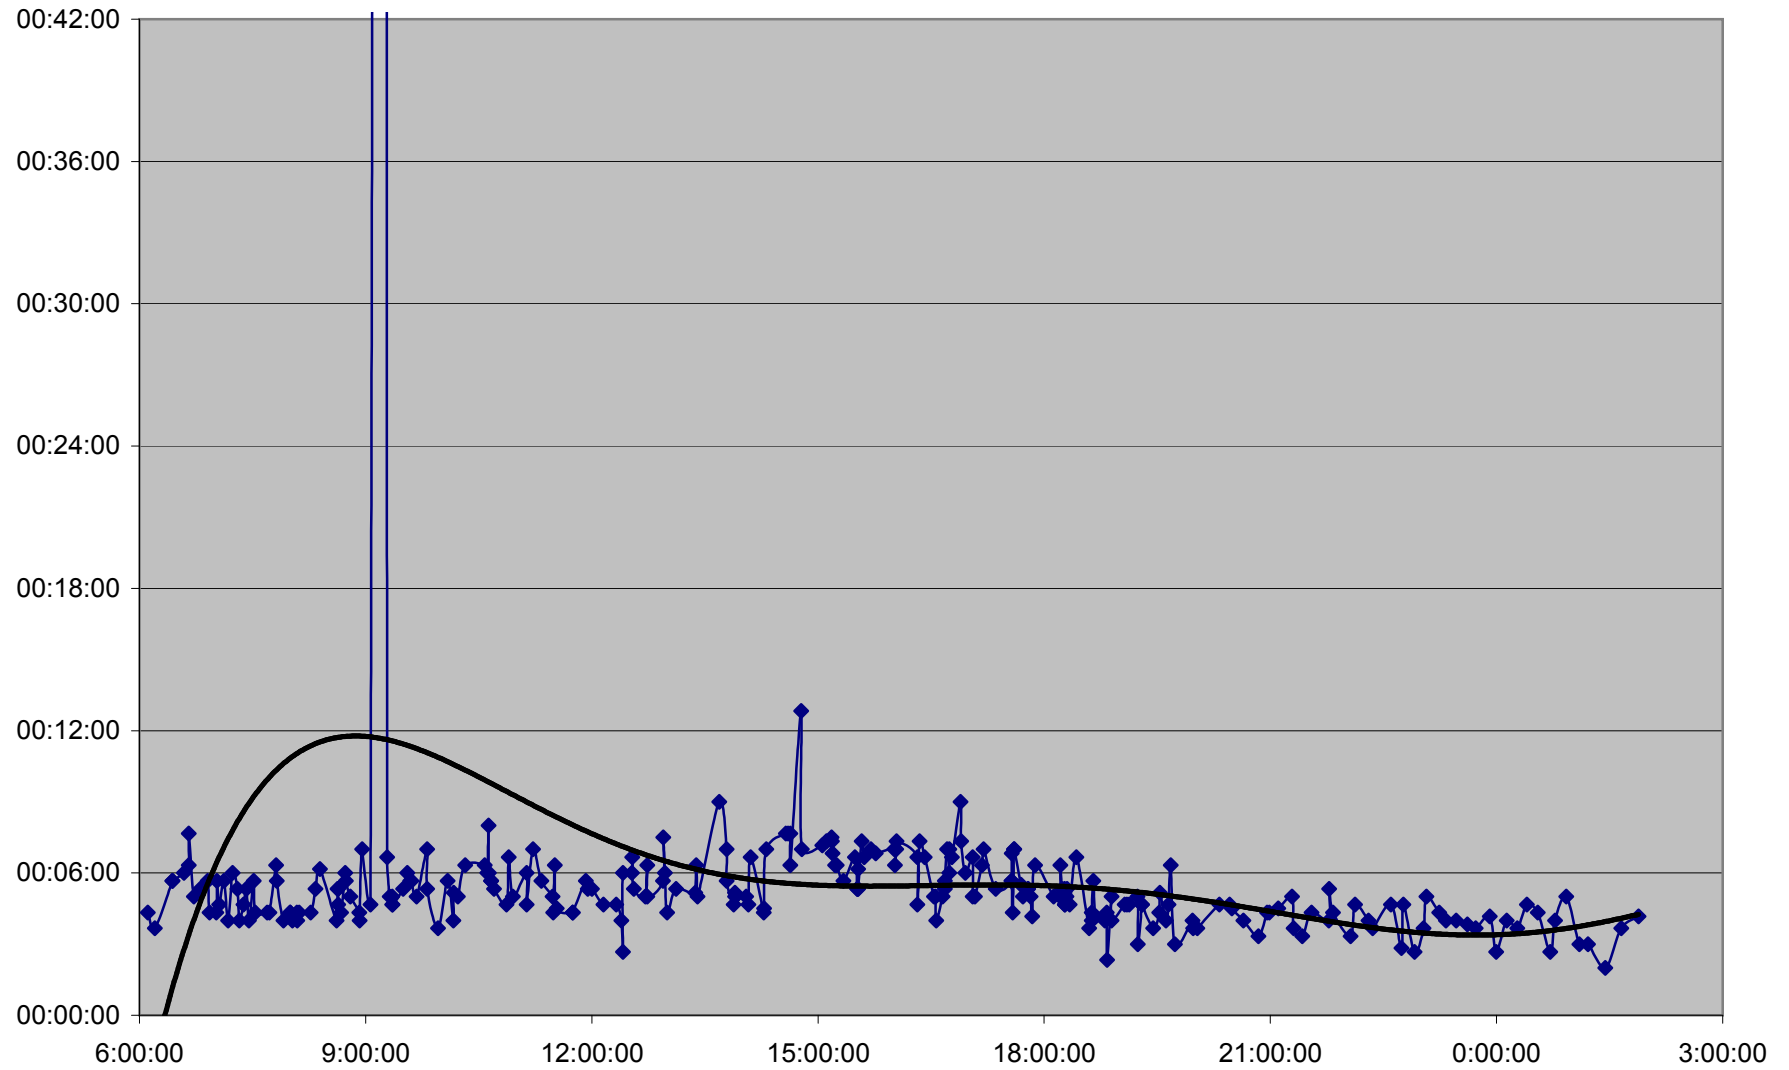

36 Finch West Link Times Thursday 17 Nov 2011 from Yonge to Bathurst Westbound

36 Finch West Link Times Thursday 17 Nov 2011 from Bathurst to Dufferin Westbound

36 Finch West Link Times Thursday 17 Nov 2011 from Dufferin to Keele Westbound

36 Finch West Link Times Thursday 17 Nov 2011 from Keele to Jane Westbound

36 Finch West Link Times Thursday 17 Nov 2011 from Jane to Weston Westbound

36 Finch West Link Times Thursday 17 Nov 2011 from Weston to Islington Westbound

36 Finch West Link Times Thursday 17 Nov 2011 from Islington to Martin Grove Westbound

36 Finch West Link Times Thursday 17 Nov 2011 from Martin Grove to Humberwood N of Loop Westbound