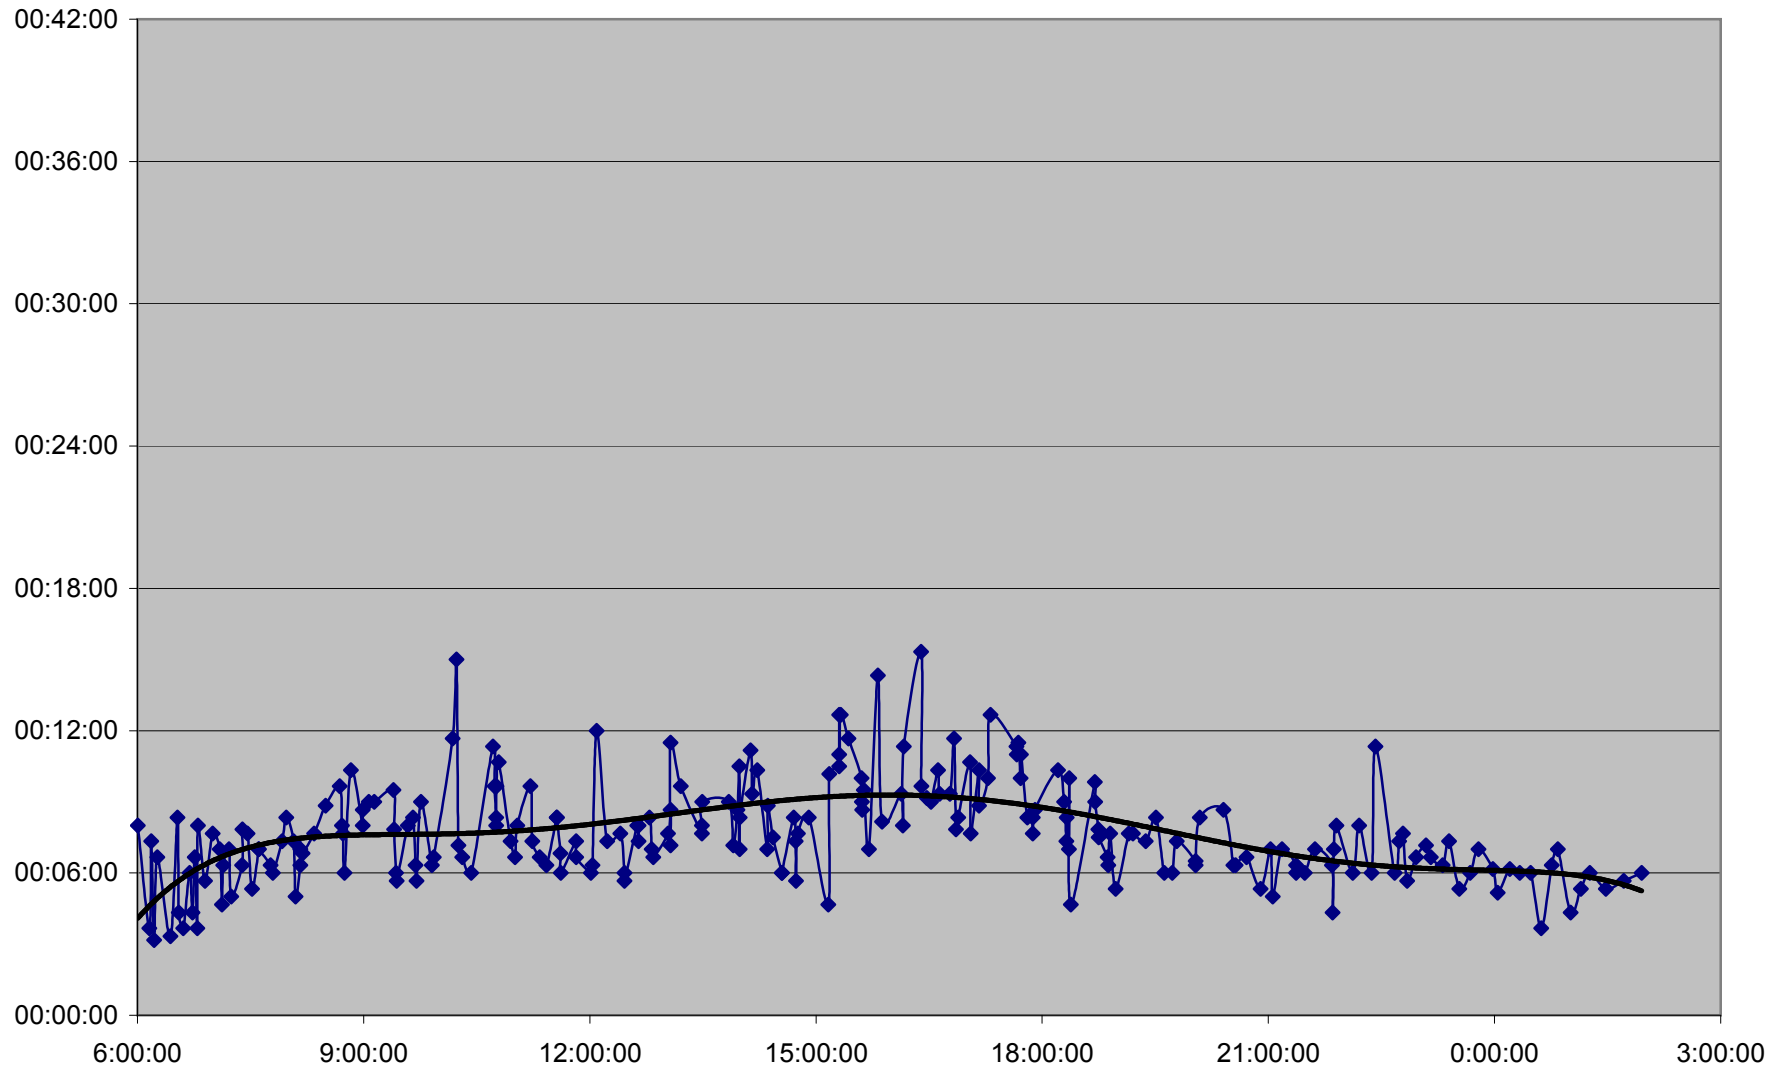

36 Finch West Link Times Thursday 17 Nov 2011 from Yonge to Bathurst Westbound

36 Finch West Link Times Thursday 17 Nov 2011 from Bathurst to Dufferin Westbound

36 Finch West Link Times Thursday 17 Nov 2011 from Dufferin to Keele Westbound

36 Finch West Link Times Thursday 17 Nov 2011 from Keele to Jane Westbound

36 Finch West Link Times Thursday 17 Nov 2011 from Jane to Weston Westbound

36 Finch West Link Times Thursday 17 Nov 2011 from Weston to Islington Westbound

36 Finch West Link Times Thursday 17 Nov 2011 from Islington to Martin Grove Westbound

36 Finch West Link Times Thursday 17 Nov 2011 from Martin Grove to Humberwood N of Loop Westbound