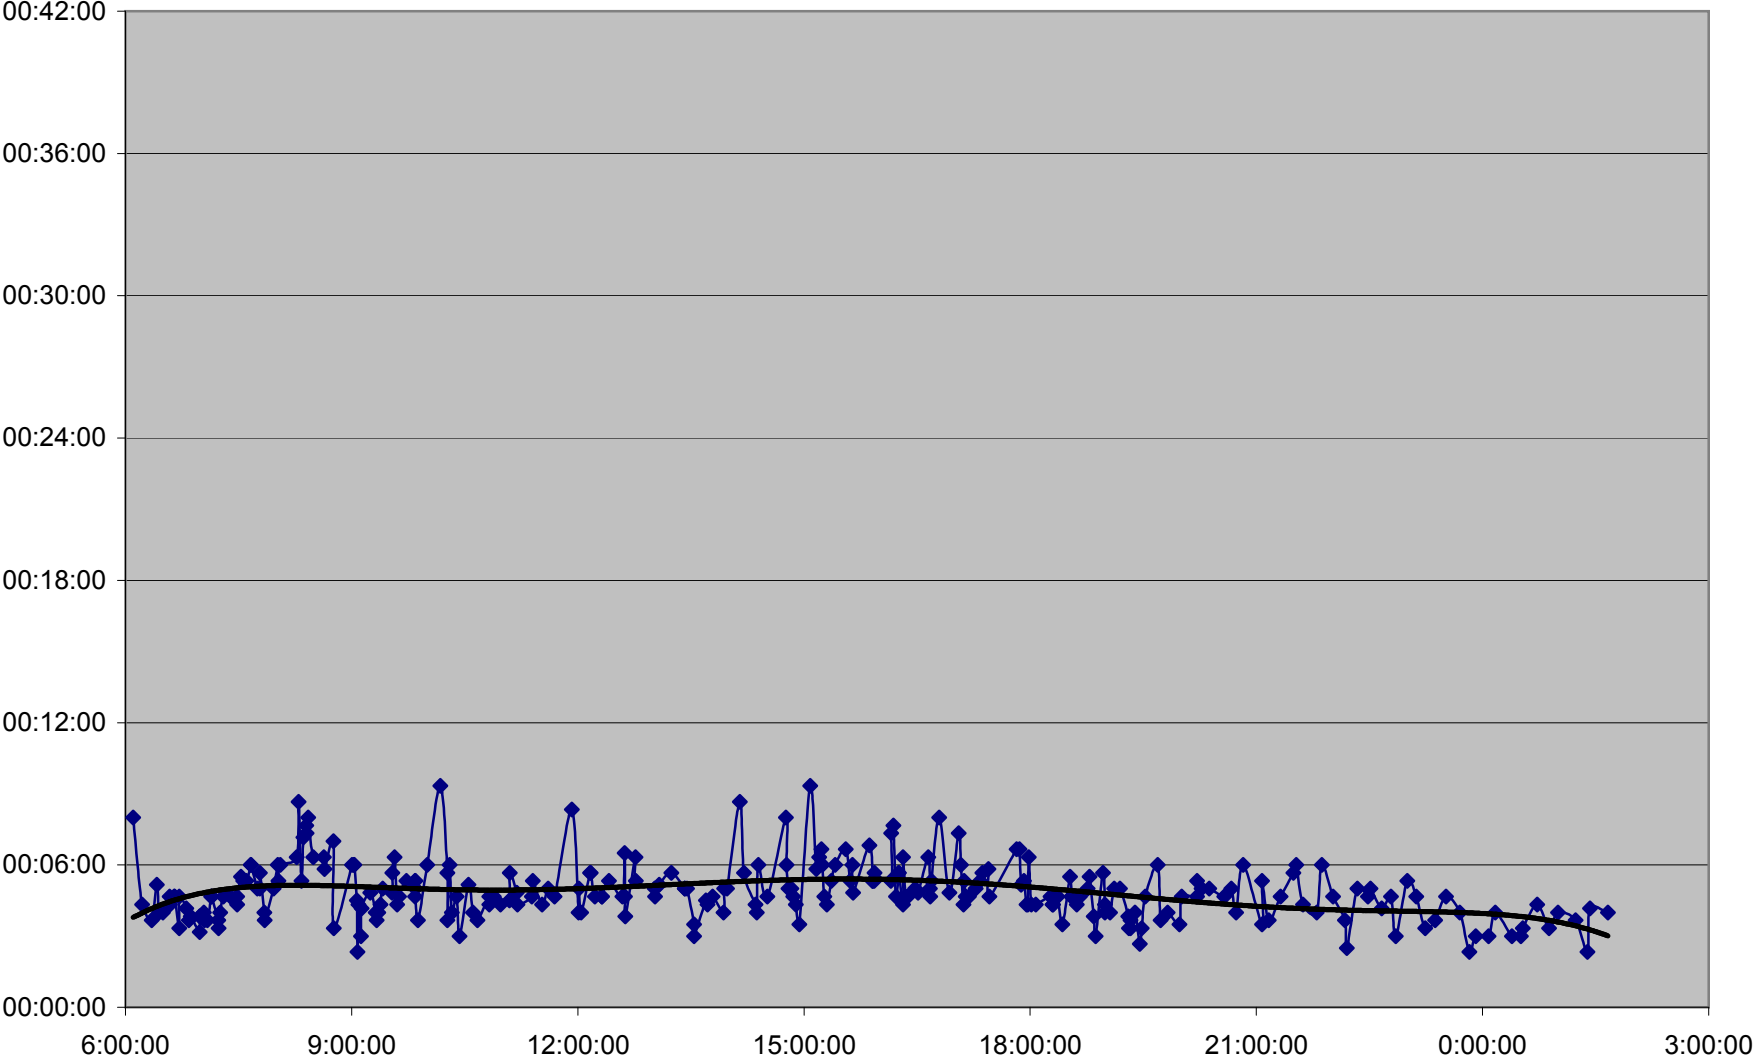

36 Finch West Link Times Thursday 17 Nov 2011 from Yonge to Bathurst Westbound

36 Finch West Link Times Thursday 17 Nov 2011 from Bathurst to Dufferin Westbound

36 Finch West Link Times Thursday 17 Nov 2011 from Dufferin to Keele Westbound

36 Finch West Link Times Thursday 17 Nov 2011 from Keele to Jane Westbound

36 Finch West Link Times Thursday 17 Nov 2011 from Jane to Weston Westbound

36 Finch West Link Times Thursday 17 Nov 2011 from Weston to Islington Westbound

36 Finch West Link Times Thursday 17 Nov 2011 from Islington to Martin Grove Westbound

36 Finch West Link Times Thursday 17 Nov 2011 from Martin Grove to Humberwood N of Loop Westbound