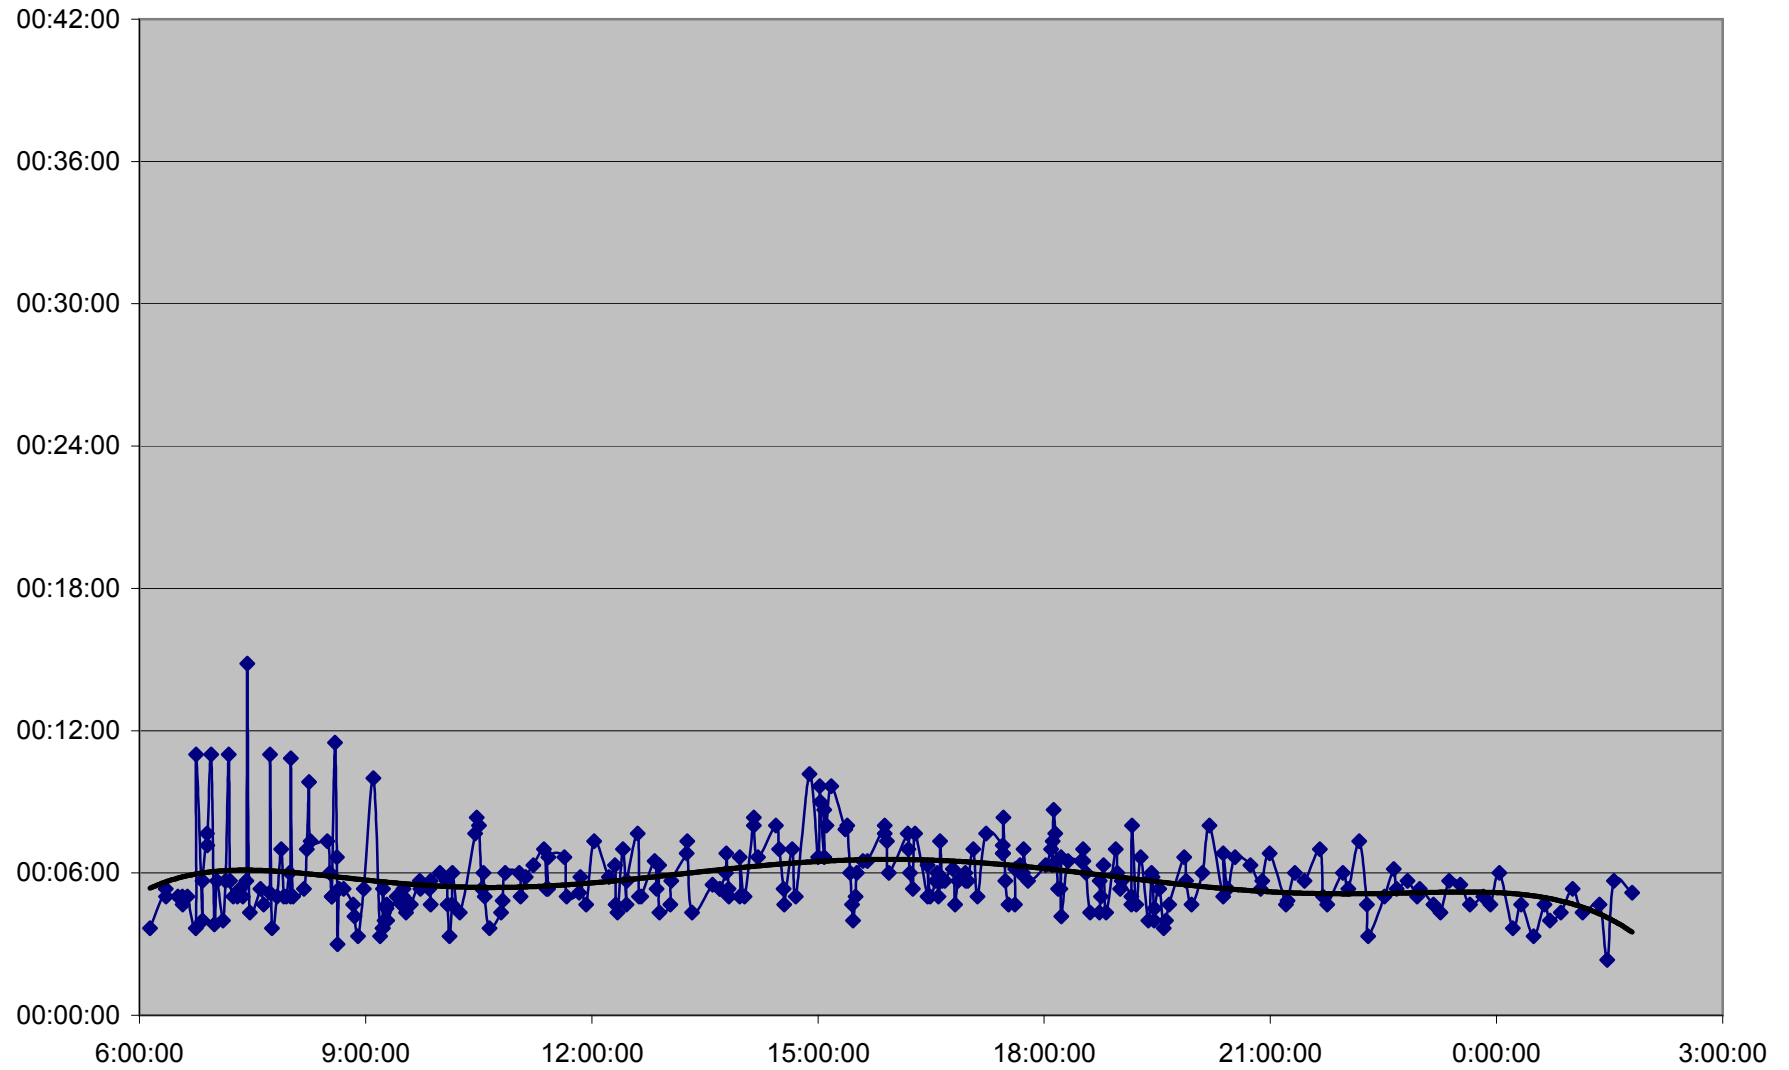

36 Finch West Link Times Thursday 17 Nov 2011 from Yonge to Bathurst Westbound

36 Finch West Link Times Thursday 17 Nov 2011 from Bathurst to Dufferin Westbound

36 Finch West Link Times Thursday 17 Nov 2011 from Dufferin to Keele Westbound

36 Finch West Link Times Thursday 17 Nov 2011 from Keele to Jane Westbound

36 Finch West Link Times Thursday 17 Nov 2011 from Jane to Weston Westbound

36 Finch West Link Times Thursday 17 Nov 2011 from Weston to Islington Westbound

36 Finch West Link Times Thursday 17 Nov 2011 from Islington to Martin Grove Westbound

36 Finch West Link Times Thursday 17 Nov 2011 from Martin Grove to Humberwood N of Loop Westbound