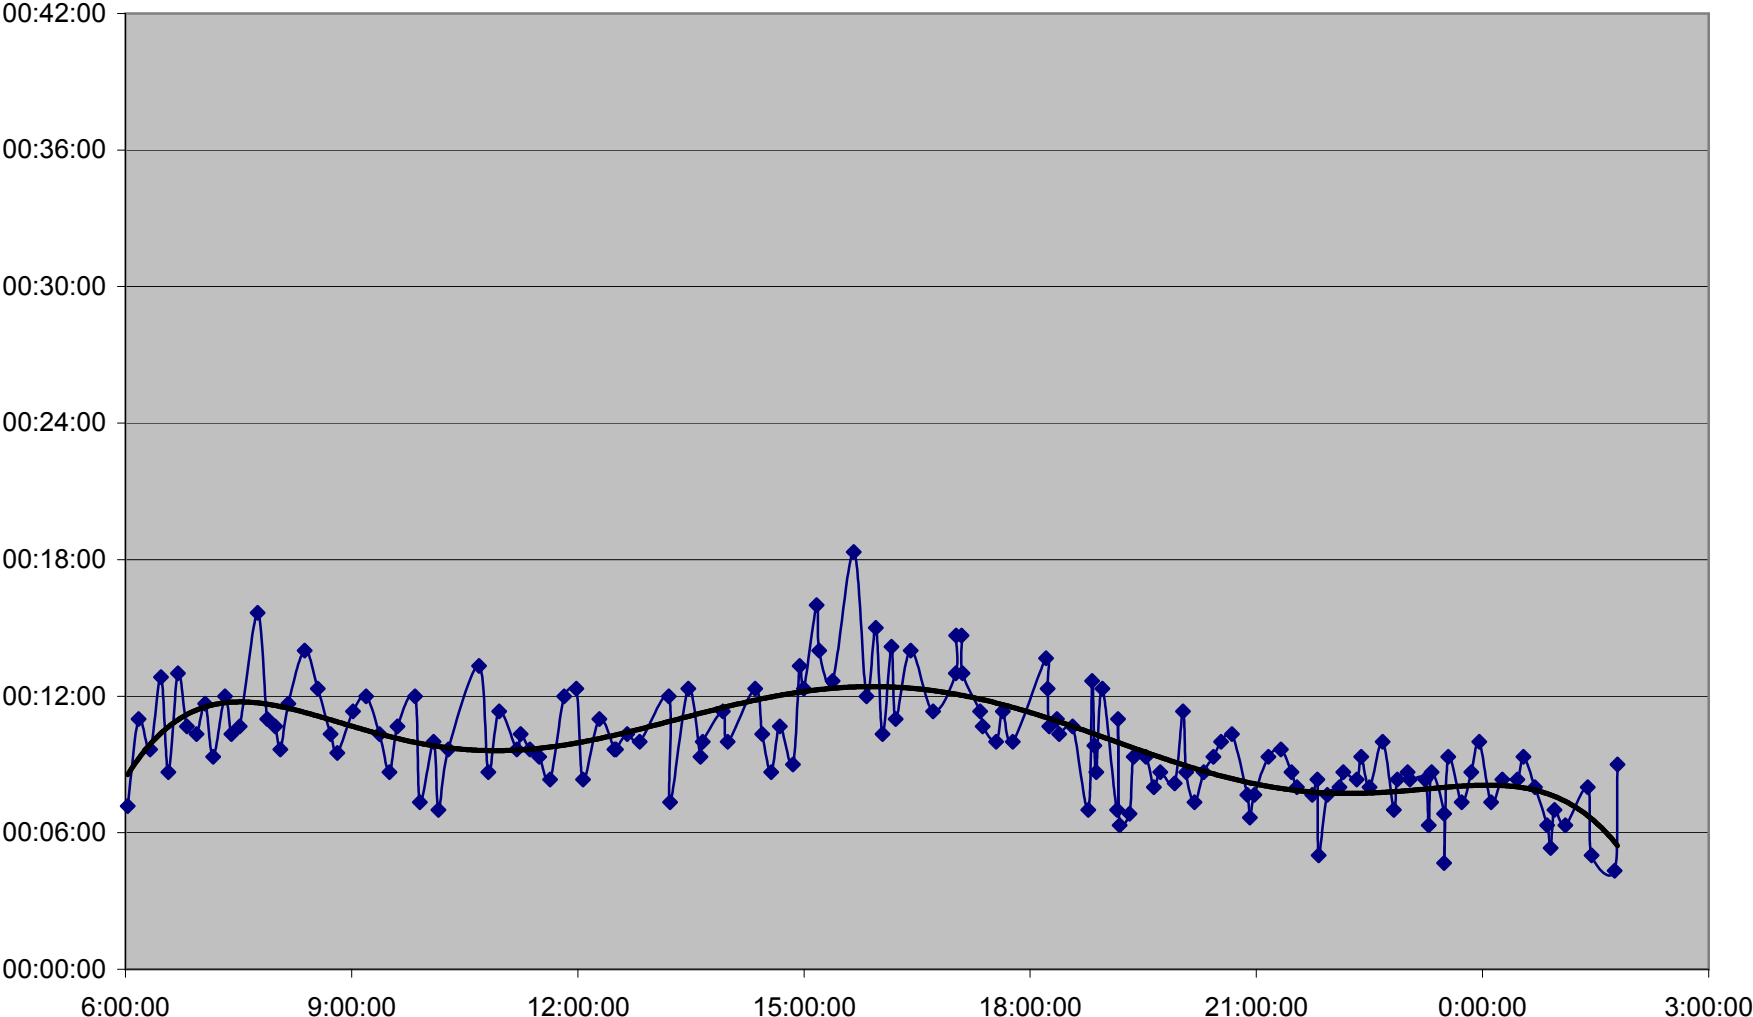

36 Finch West Link Times Thursday 17 Nov 2011 from Humberwood N of Loop to Martin Grove Eastbound

36 Finch West Link Times Thursday 17 Nov 2011 from Martin Grove to Islington Eastbound

36 Finch West Link Times Thursday 17 Nov 2011 from Islington to Weston Eastbound

36 Finch West Link Times Thursday 17 Nov 2011 from Weston to Jane Eastbound

36 Finch West Link Times Thursday 17 Nov 2011 from Jane to Keele Eastbound

36 Finch West Link Times Thursday 17 Nov 2011 from Keele to Dufferin Eastbound