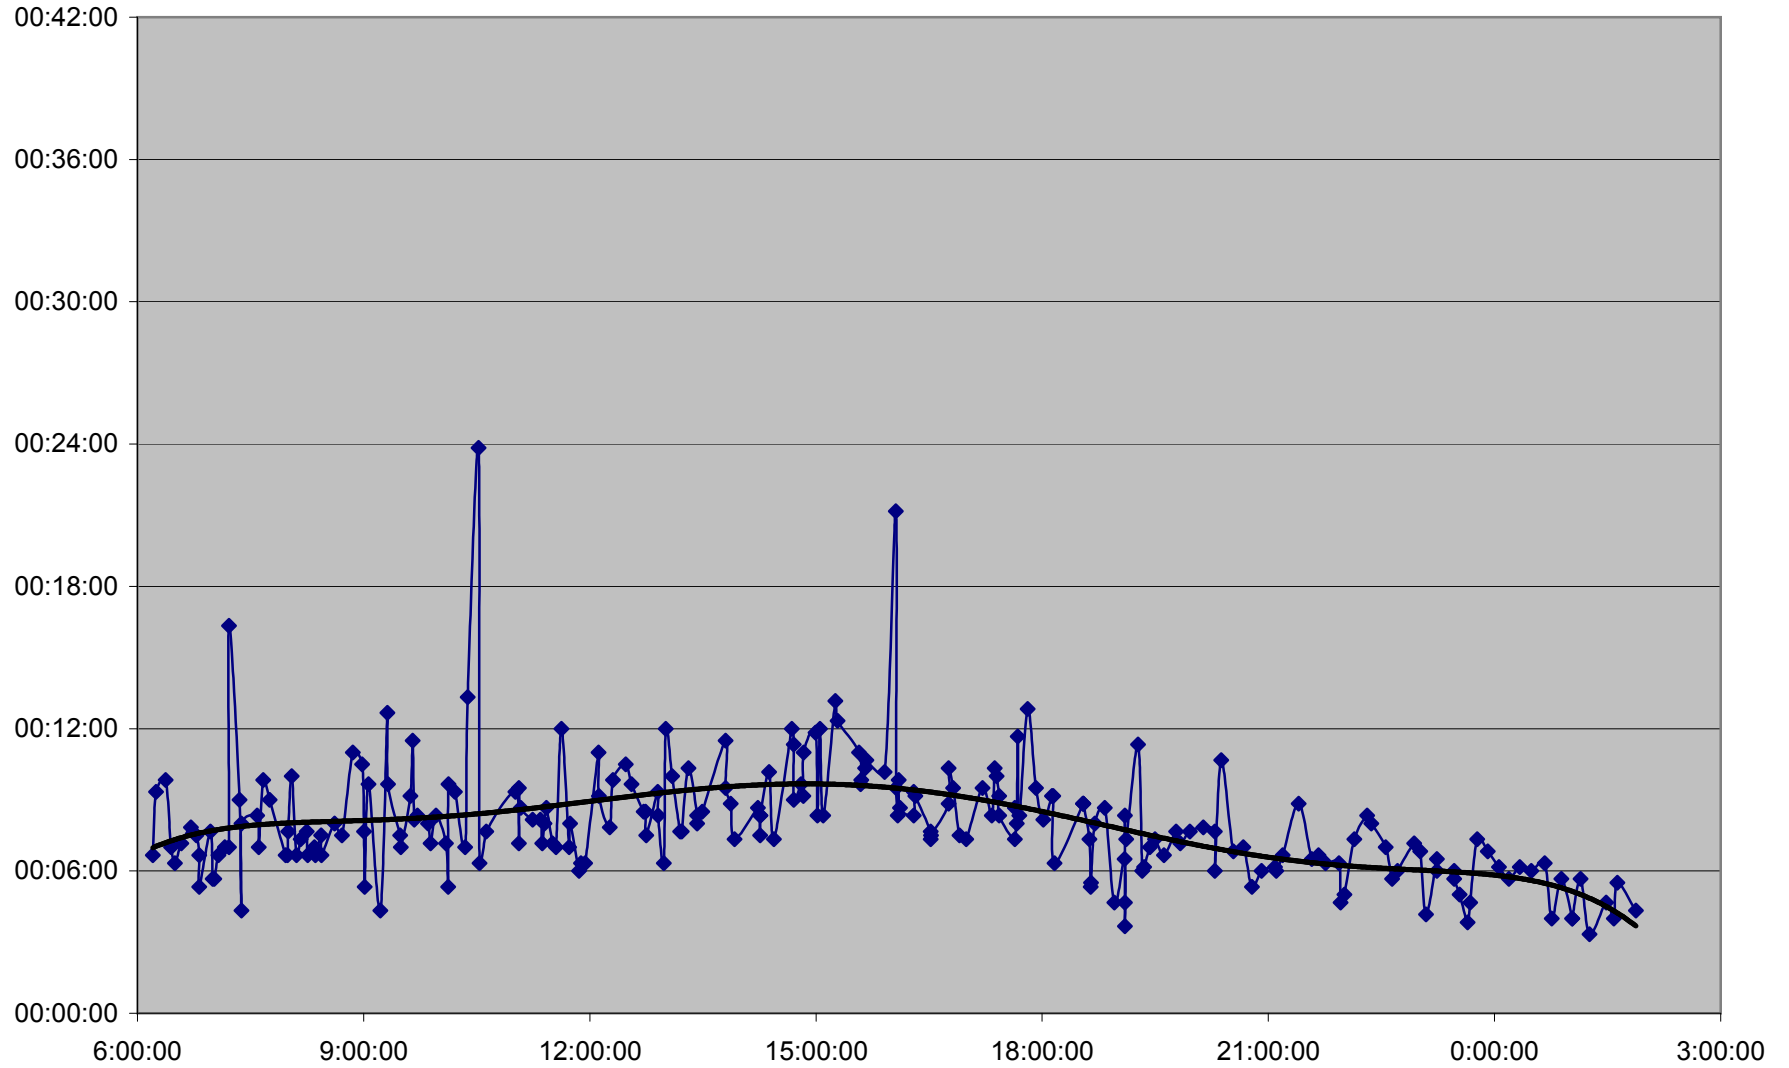

36 Finch West Link Times Thursday 17 Nov 2011 from Humberwood N of Loop to Martin Grove Eastbound

36 Finch West Link Times Thursday 17 Nov 2011 from Martin Grove to Islington Eastbound

36 Finch West Link Times Thursday 17 Nov 2011 from Islington to Weston Eastbound

36 Finch West Link Times Thursday 17 Nov 2011 from Weston to Jane Eastbound

36 Finch West Link Times Thursday 17 Nov 2011 from Jane to Keele Eastbound

36 Finch West Link Times Thursday 17 Nov 2011 from Keele to Dufferin Eastbound