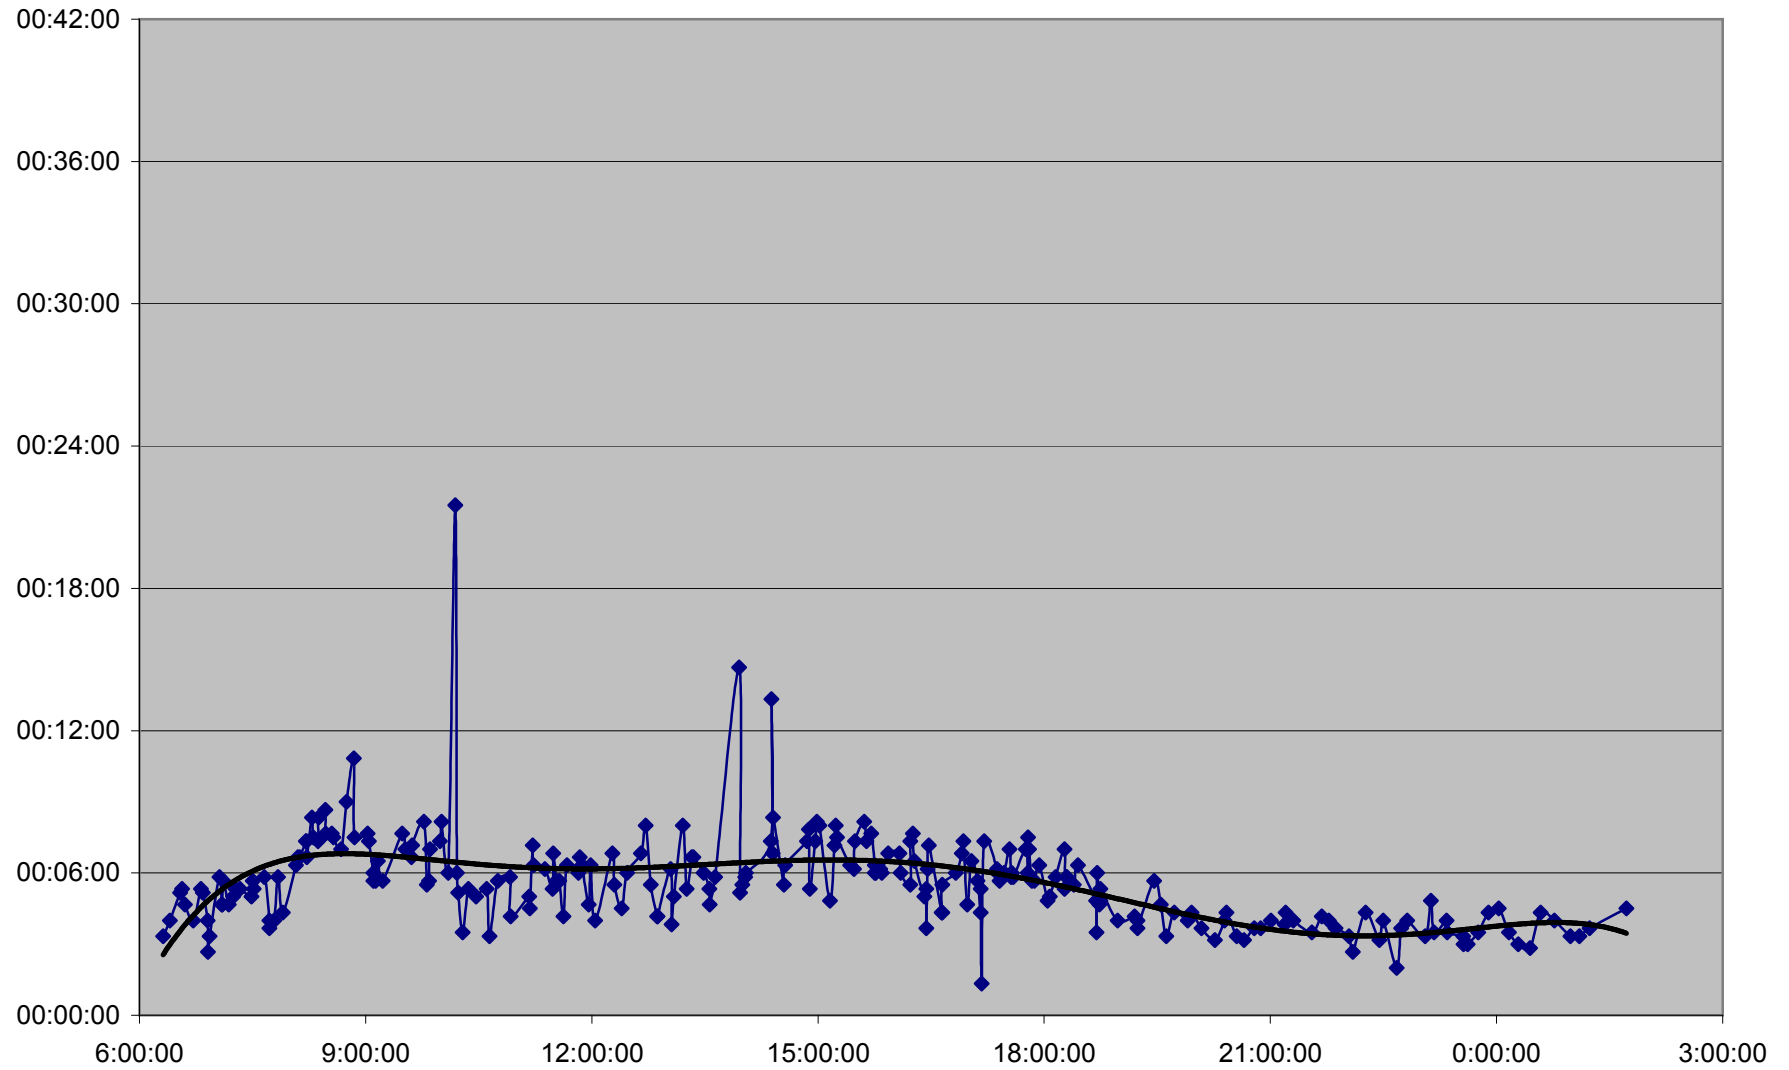

36 Finch West Link Times Thursday 17 Nov 2011 from Humberwood N of Loop to Martin Grove Eastbound

36 Finch West Link Times Thursday 17 Nov 2011 from Martin Grove to Islington Eastbound

36 Finch West Link Times Thursday 17 Nov 2011 from Islington to Weston Eastbound

36 Finch West Link Times Thursday 17 Nov 2011 from Weston to Jane Eastbound

36 Finch West Link Times Thursday 17 Nov 2011 from Jane to Keele Eastbound

36 Finch West Link Times Thursday 17 Nov 2011 from Keele to Dufferin Eastbound