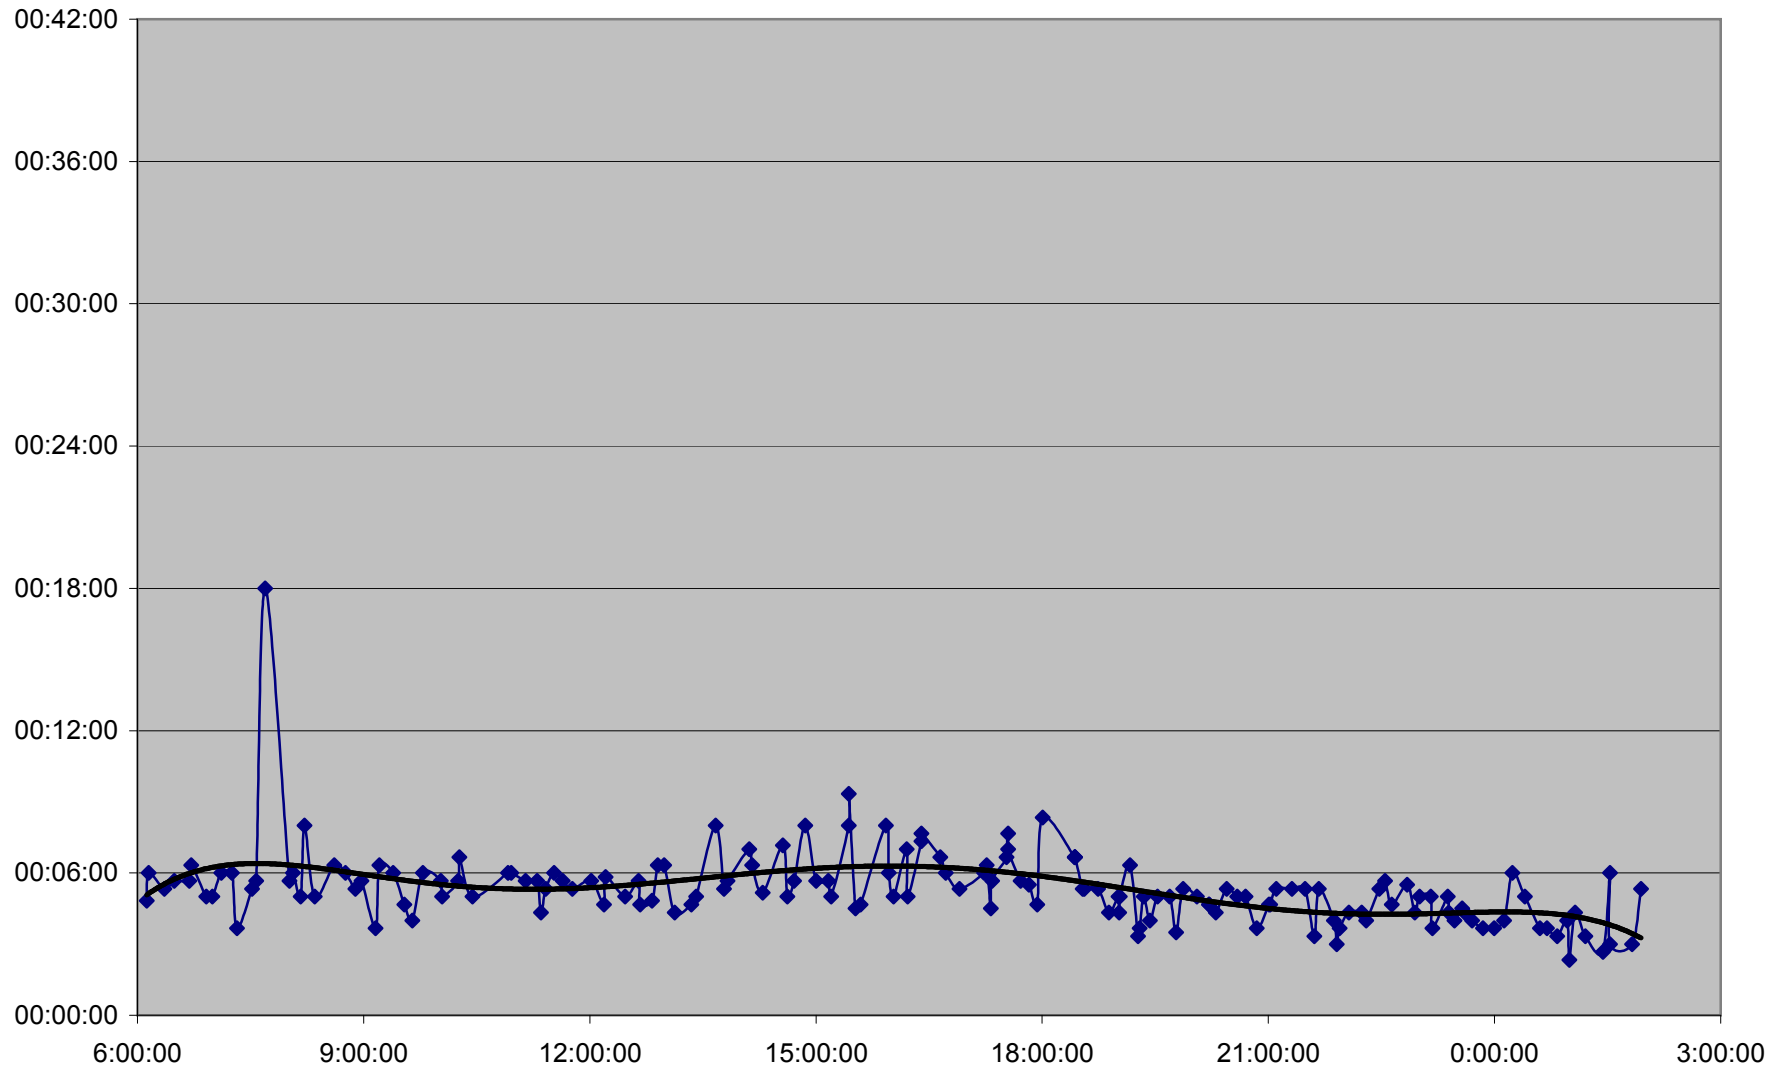

36 Finch West Link Times Thursday 17 Nov 2011 from Humberwood N of Loop to Martin Grove Eastbound

36 Finch West Link Times Thursday 17 Nov 2011 from Martin Grove to Islington Eastbound

36 Finch West Link Times Thursday 17 Nov 2011 from Islington to Weston Eastbound

36 Finch West Link Times Thursday 17 Nov 2011 from Weston to Jane Eastbound

36 Finch West Link Times Thursday 17 Nov 2011 from Jane to Keele Eastbound

36 Finch West Link Times Thursday 17 Nov 2011 from Keele to Dufferin Eastbound