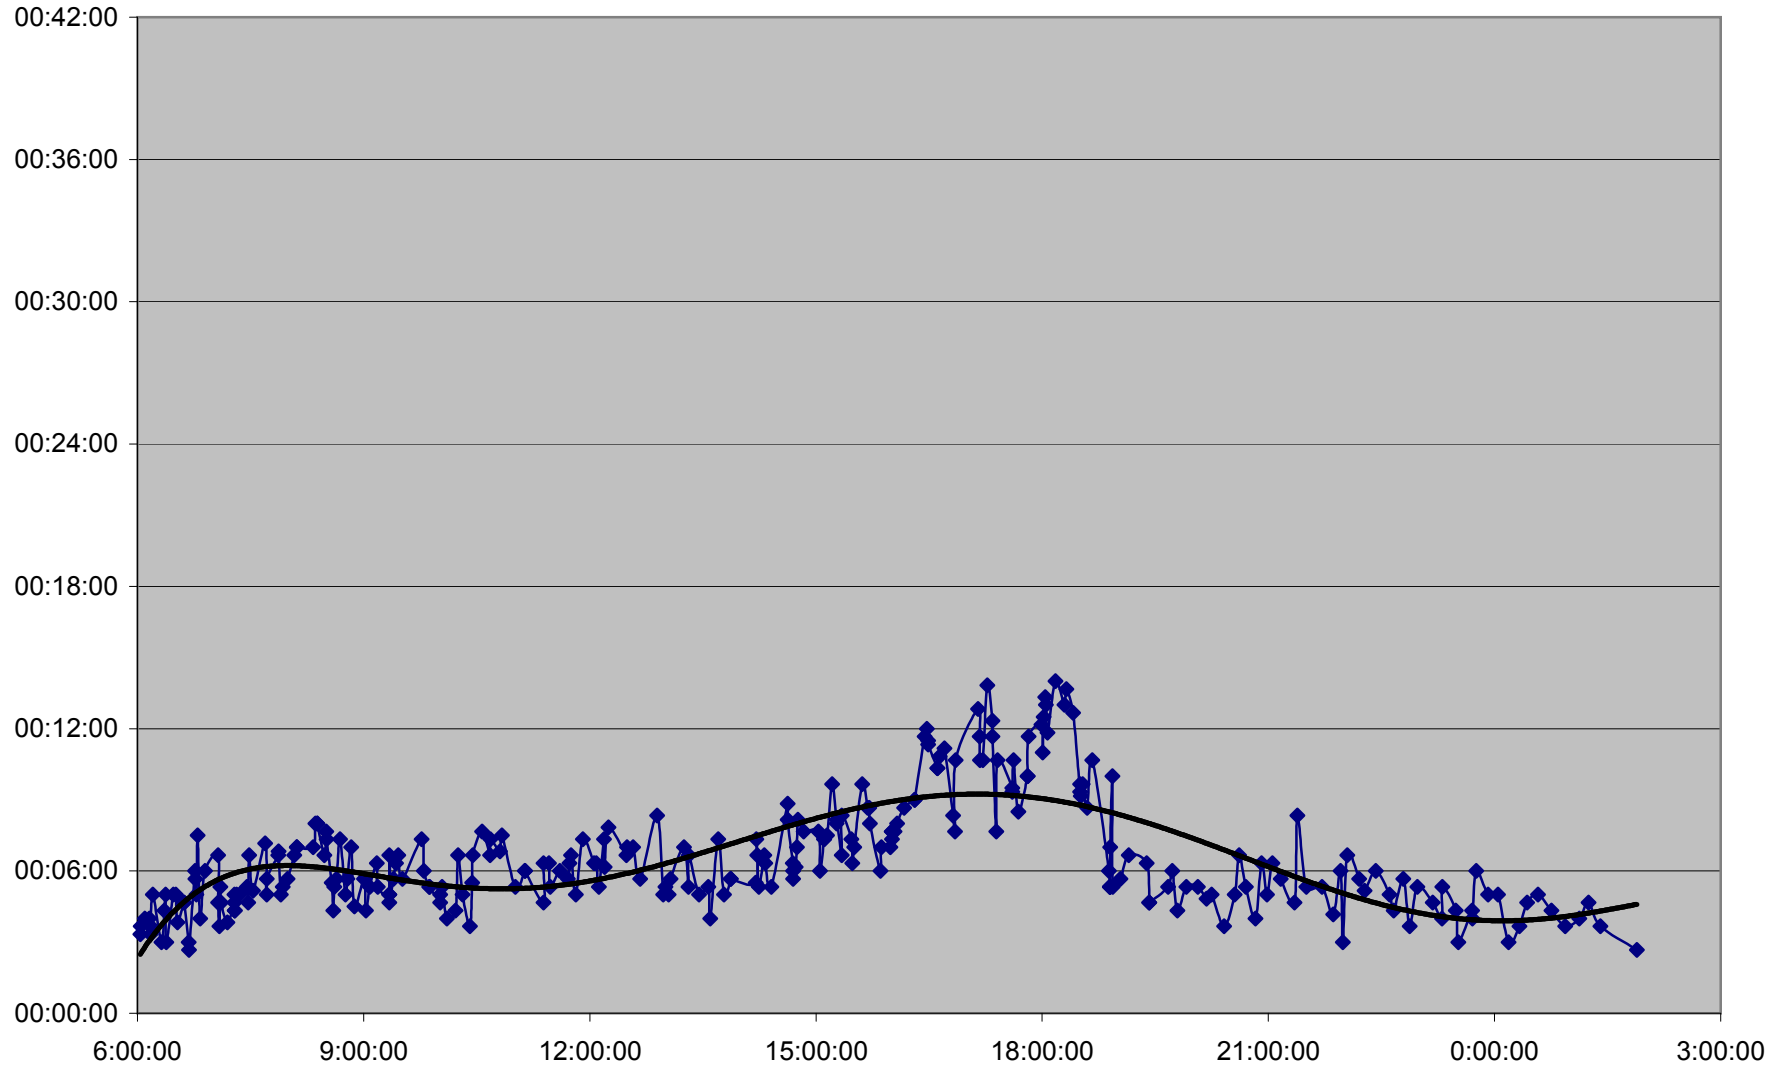

36 Finch West Link Times Thursday 17 Nov 2011 from Humberwood N of Loop to Martin Grove Eastbound

36 Finch West Link Times Thursday 17 Nov 2011 from Martin Grove to Islington Eastbound

36 Finch West Link Times Thursday 17 Nov 2011 from Islington to Weston Eastbound

36 Finch West Link Times Thursday 17 Nov 2011 from Weston to Jane Eastbound

36 Finch West Link Times Thursday 17 Nov 2011 from Jane to Keele Eastbound

36 Finch West Link Times Thursday 17 Nov 2011 from Keele to Dufferin Eastbound