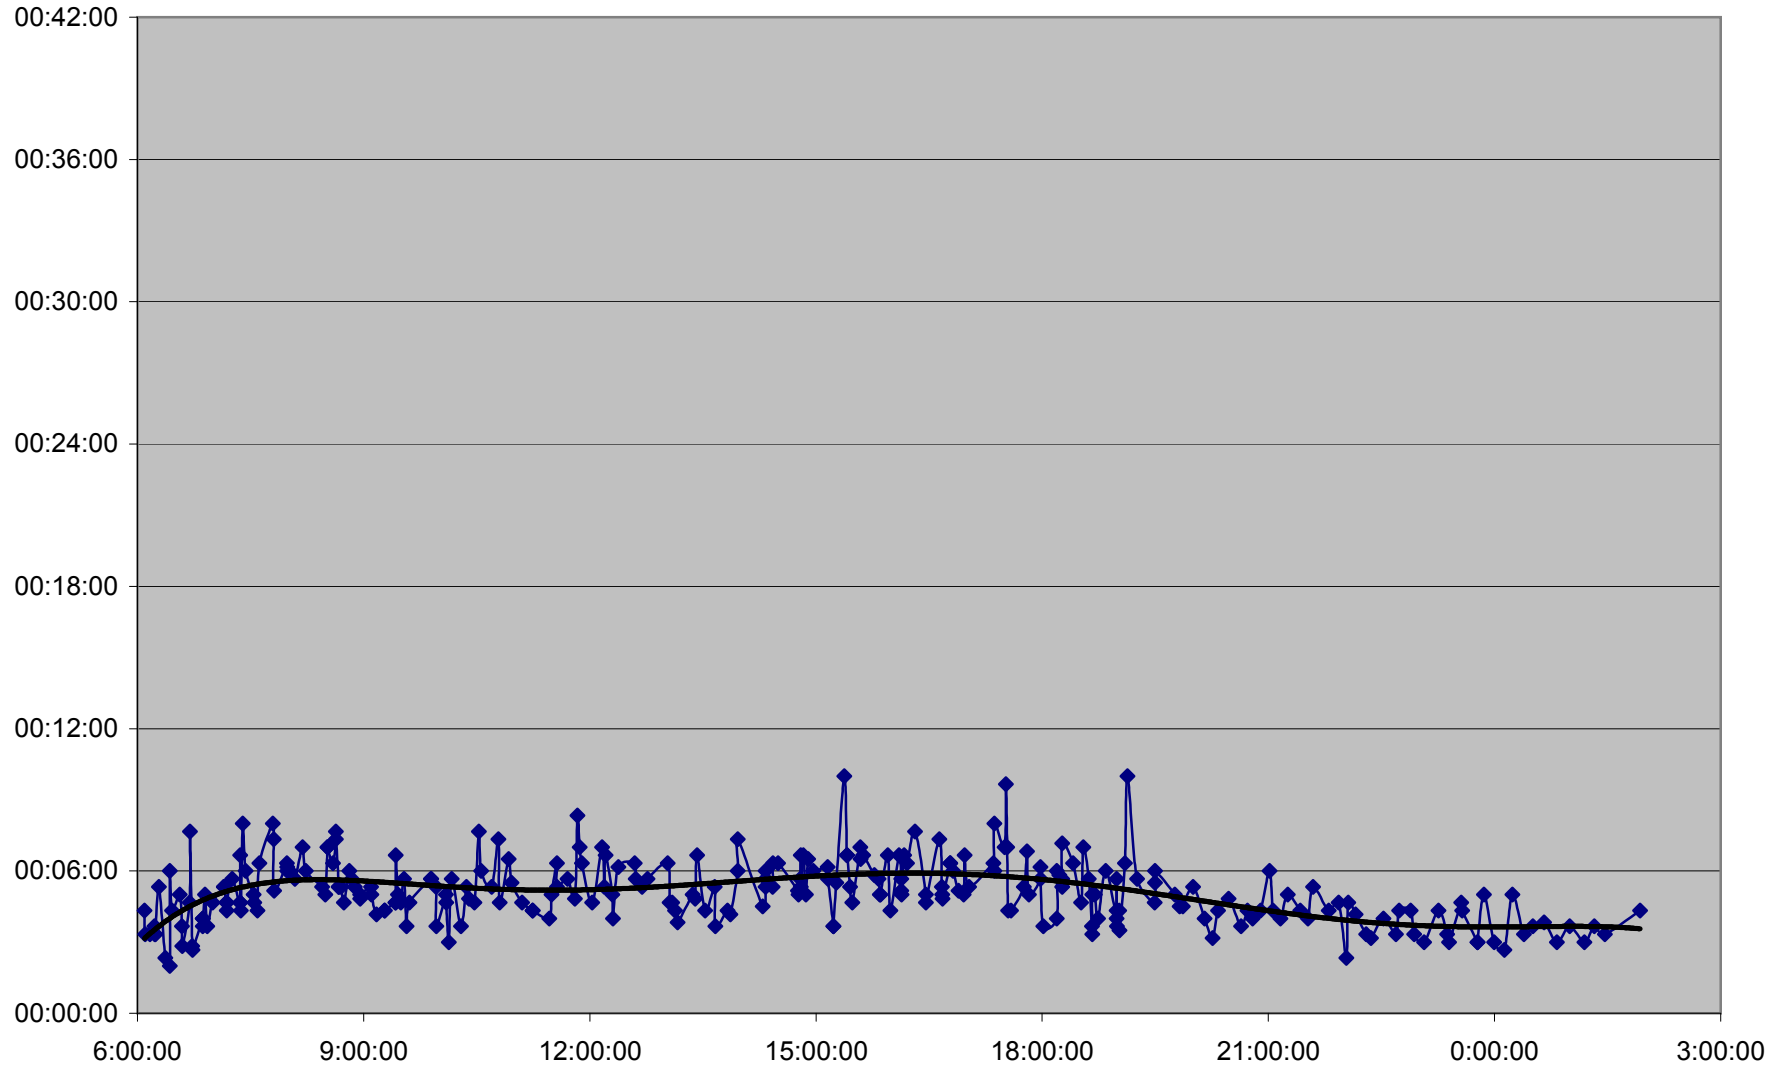

36 Finch West Link Times Thursday 17 Nov 2011 from Dufferin to Bathurst Eastbound