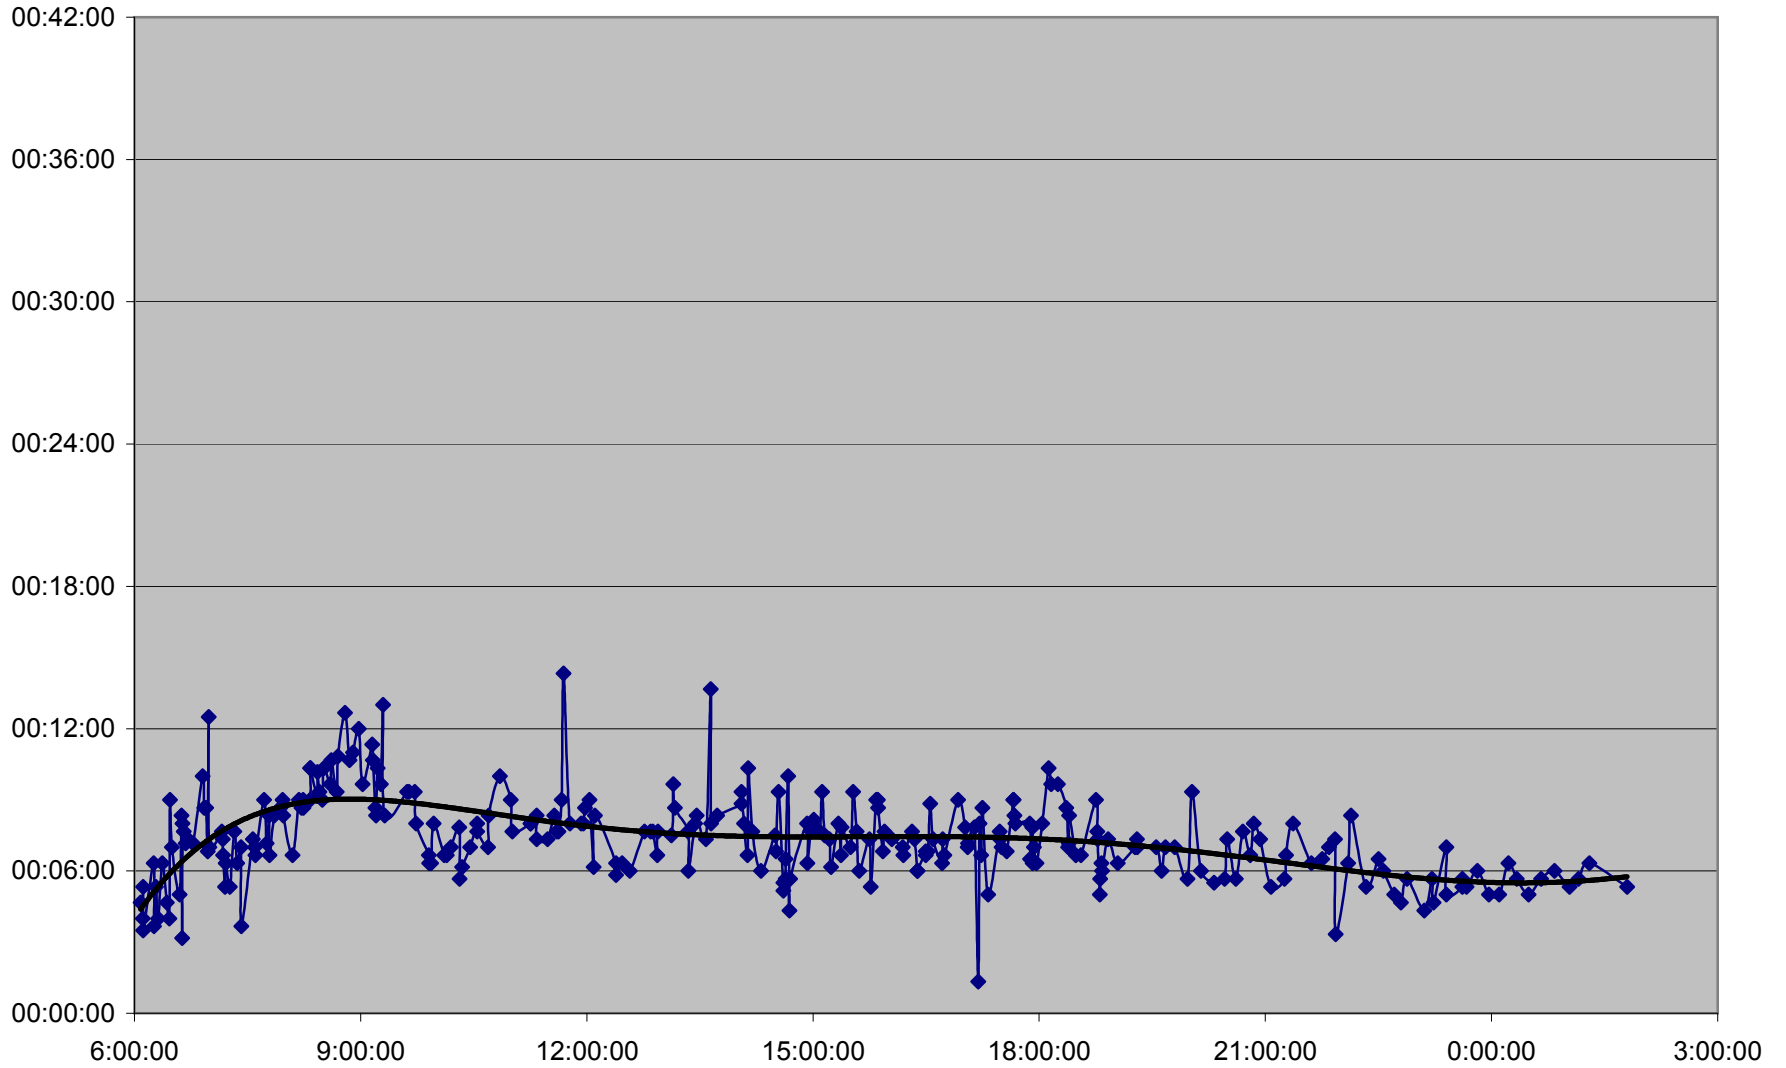

36 Finch West Link Times Thursday 17 Nov 2011 from Humberwood N of Loop to Martin Grove Eastbound

36 Finch West Link Times Thursday 17 Nov 2011 from Martin Grove to Islington Eastbound

36 Finch West Link Times Thursday 17 Nov 2011 from Islington to Weston Eastbound

36 Finch West Link Times Thursday 17 Nov 2011 from Weston to Jane Eastbound

36 Finch West Link Times Thursday 17 Nov 2011 from Jane to Keele Eastbound

36 Finch West Link Times Thursday 17 Nov 2011 from Keele to Dufferin Eastbound