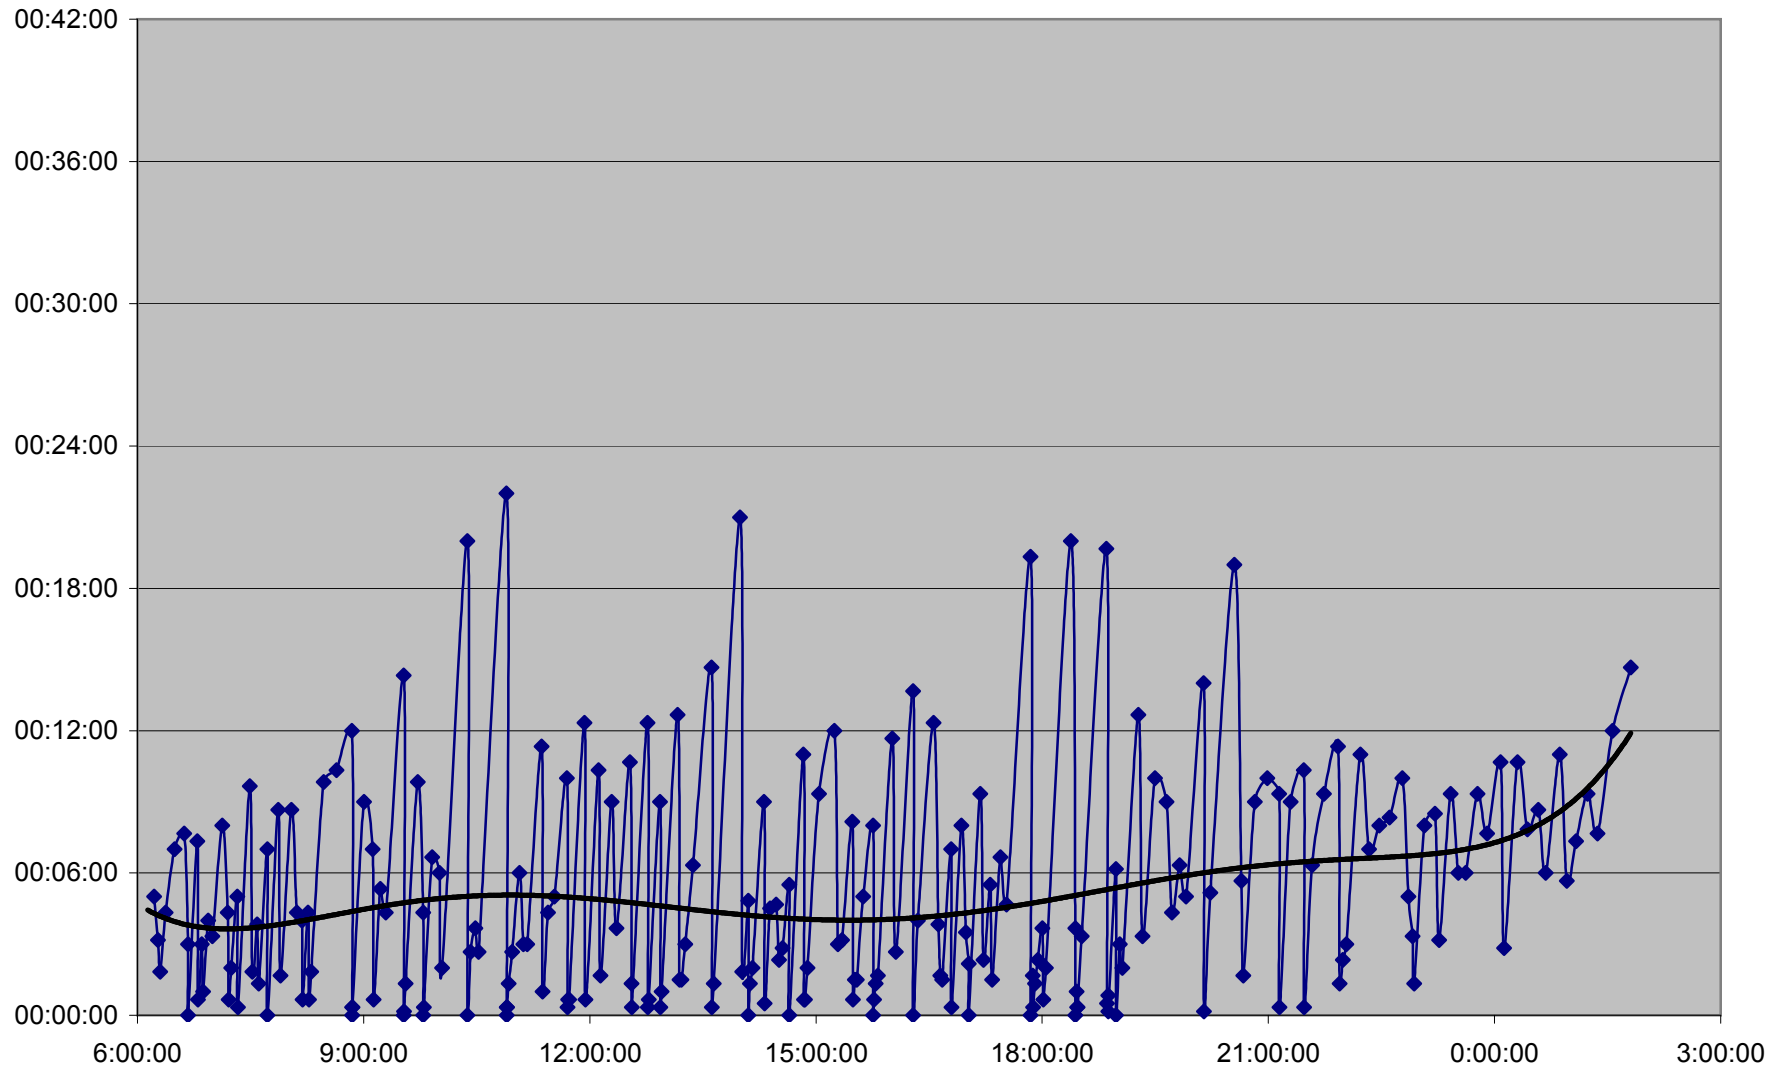

36 Finch West Headways Thursday 17 Nov 2011 at Islington Westbound