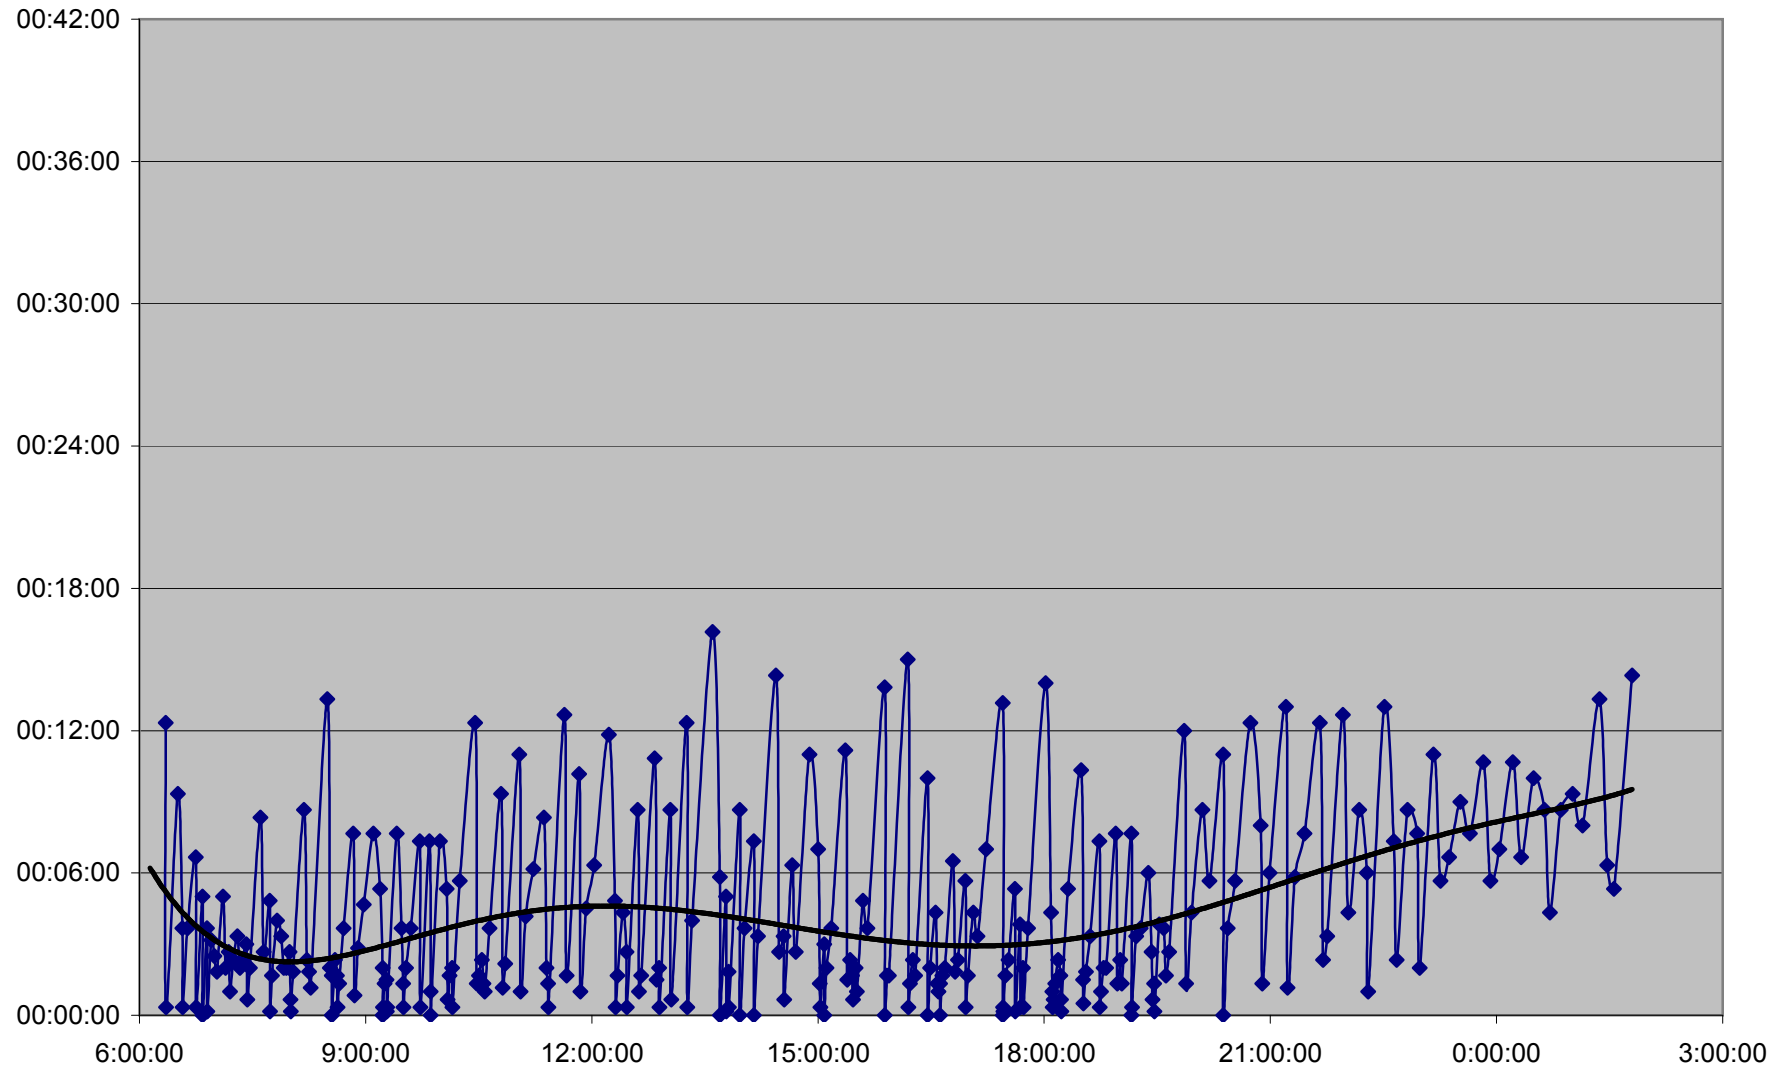

36 Finch West Headways Thursday 17 Nov 2011 at Keele Westbound