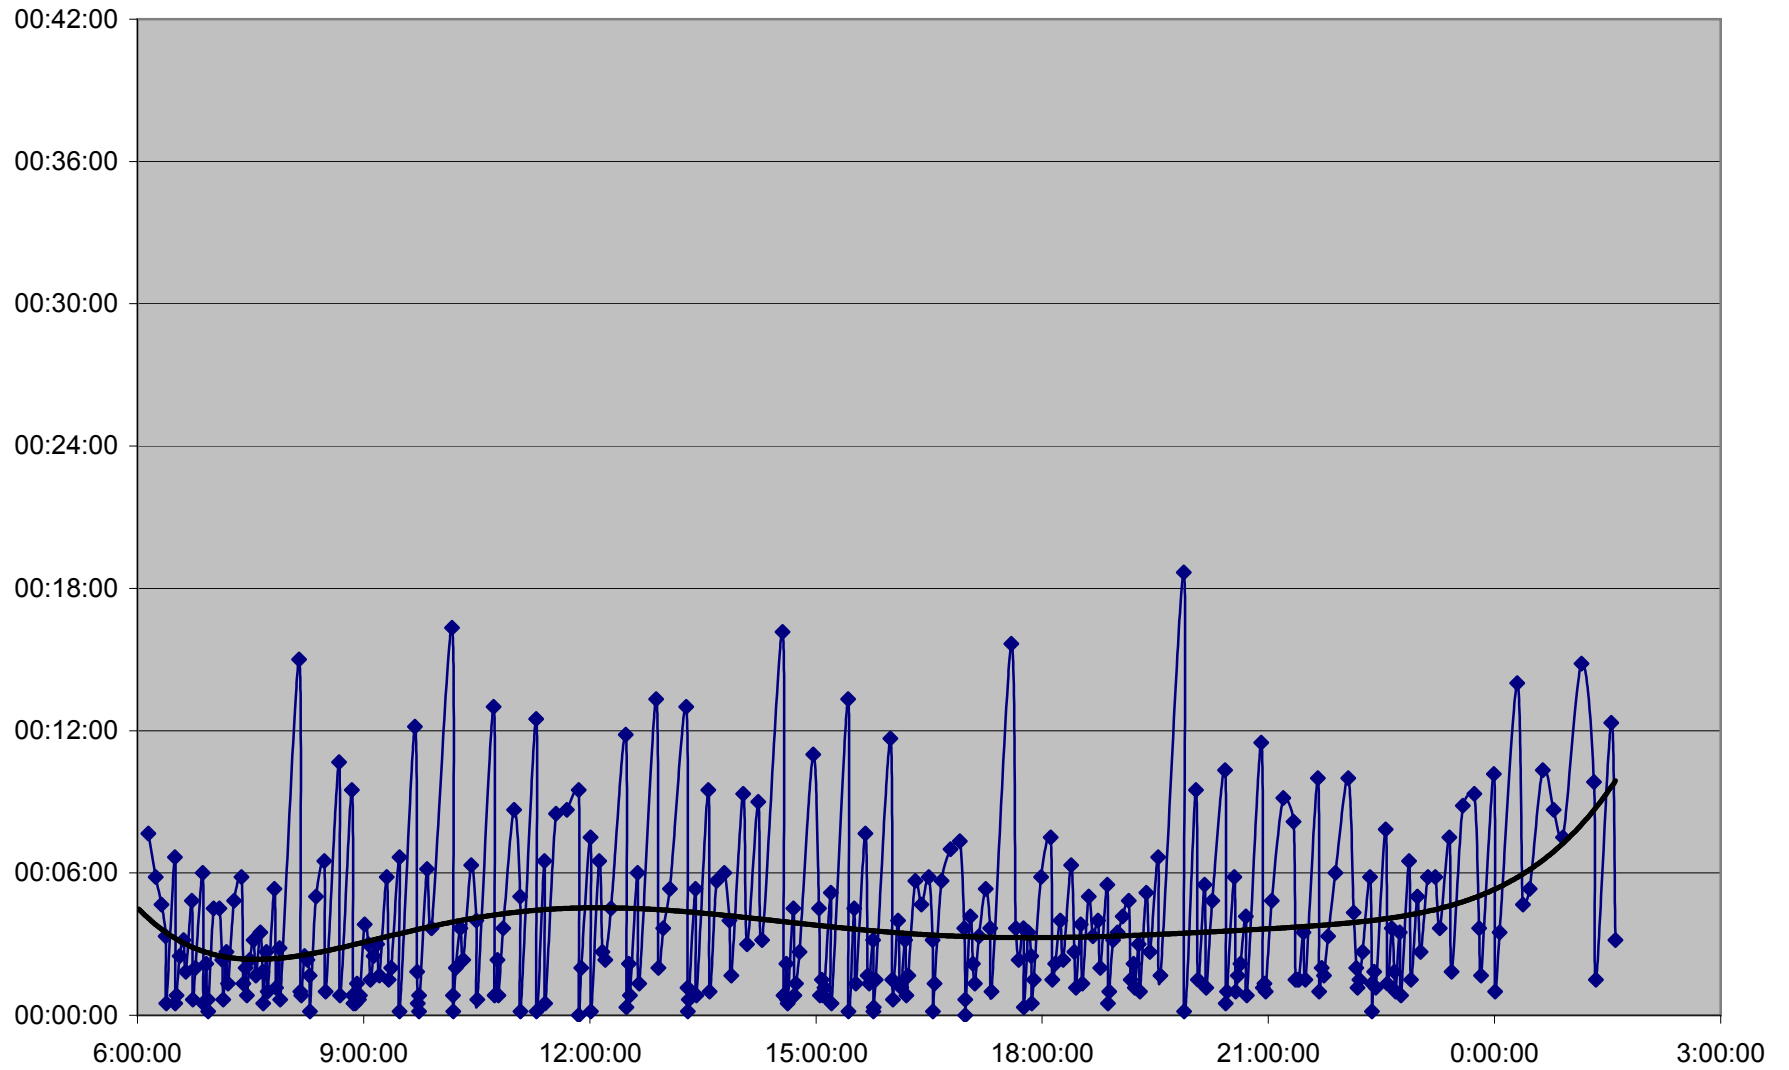

36 Finch West Headways Thursday 17 Nov 2011 at Yonge Westbound