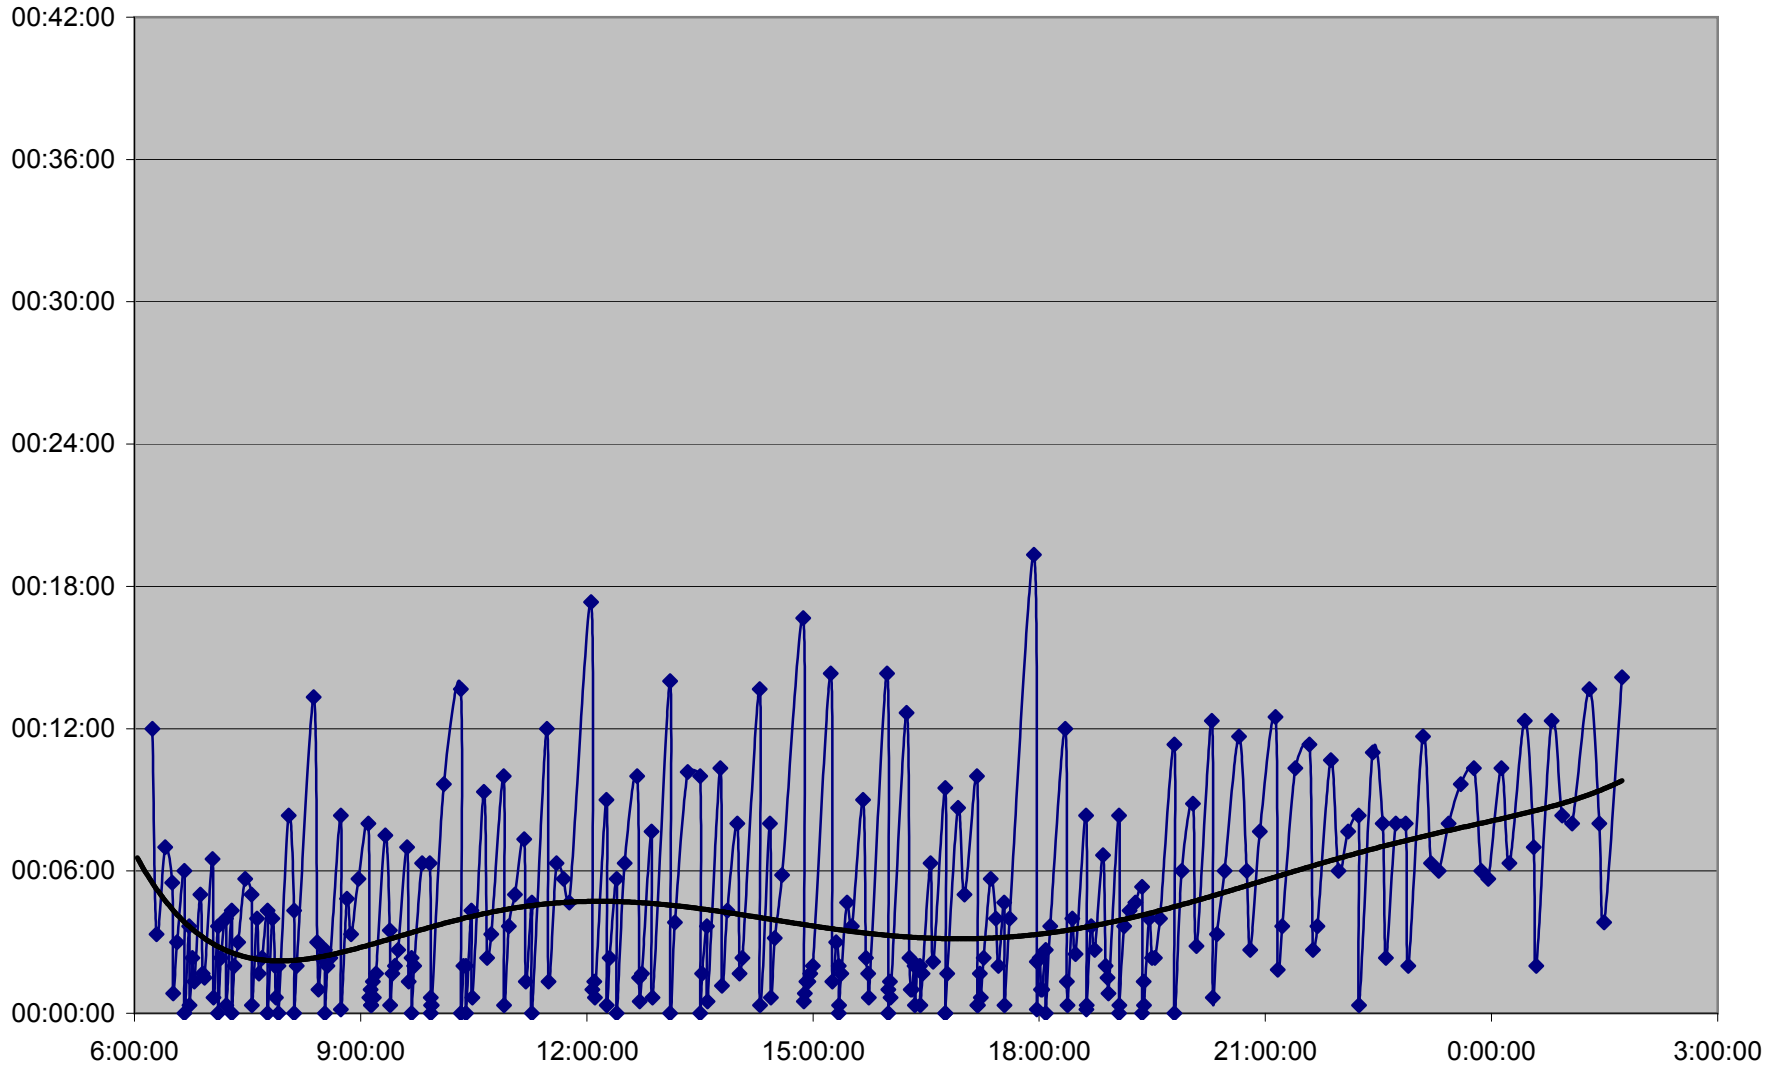

36 Finch West Headways Thursday 17 Nov 2011 at Dufferin Westbound