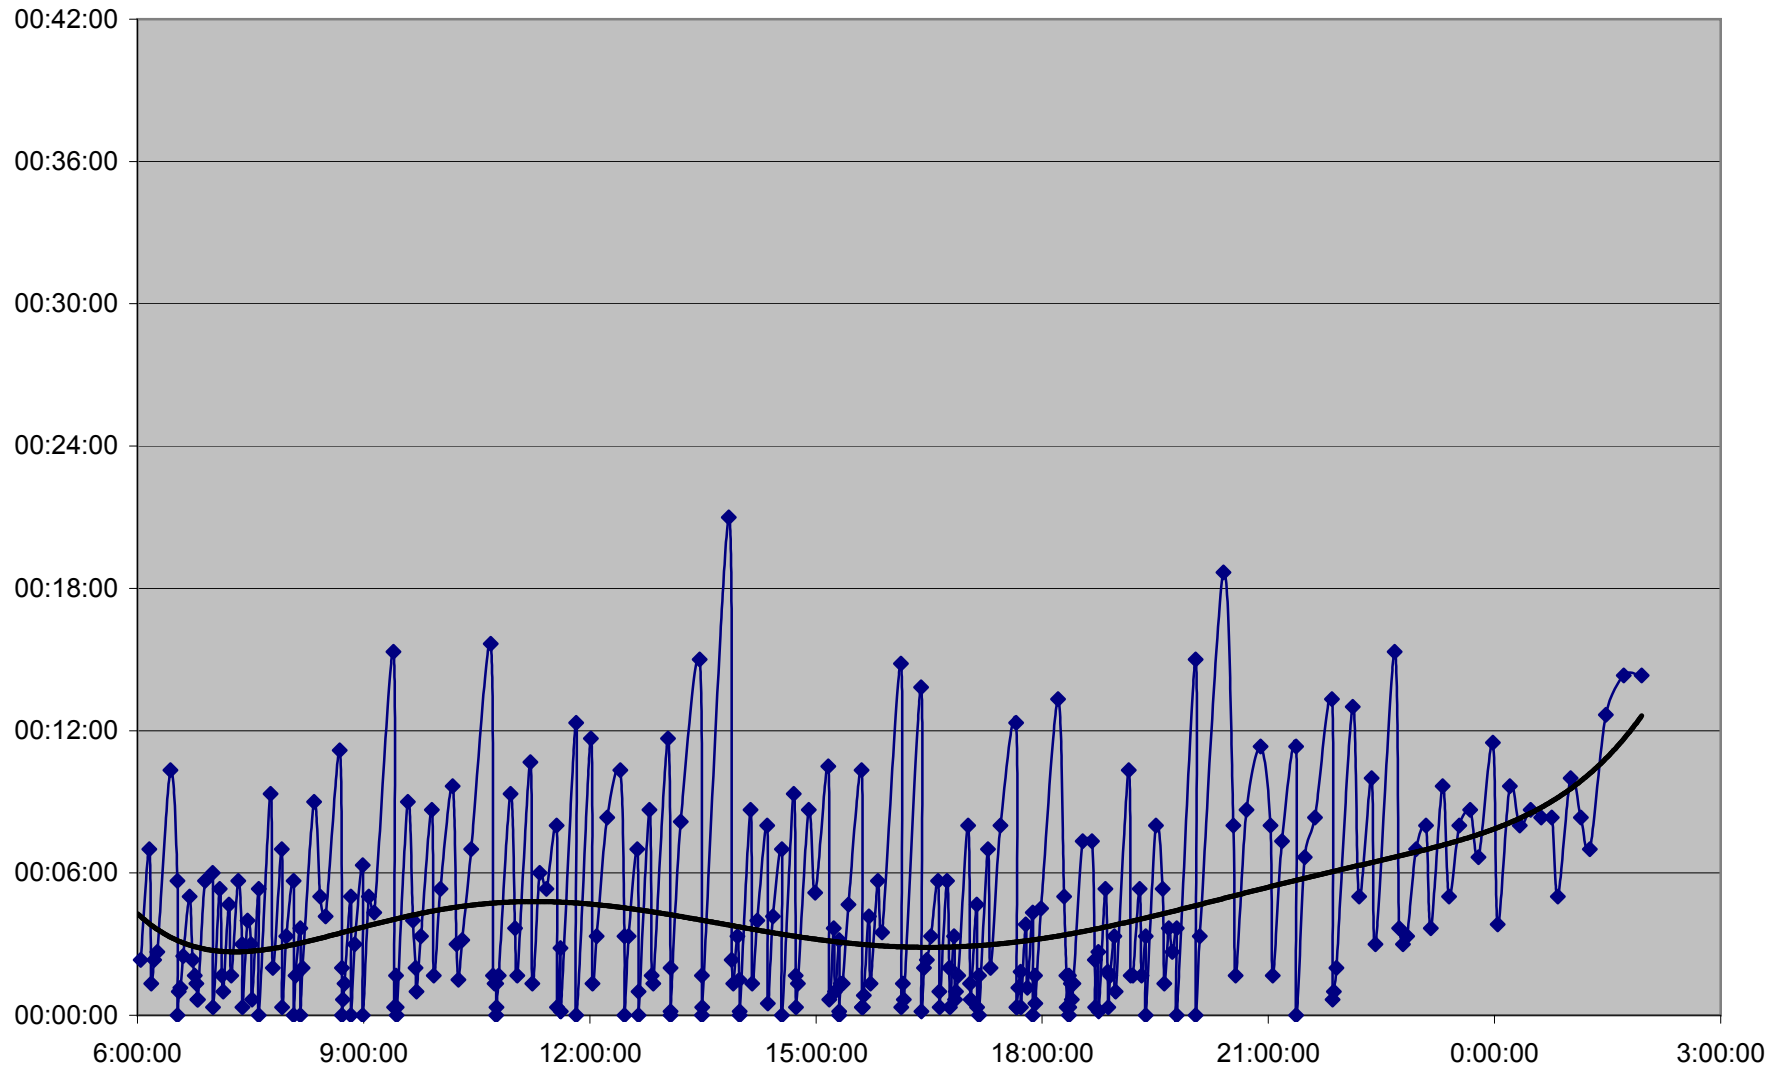

36 Finch West Headways Thursday 17 Nov 2011 at Weston Westbound