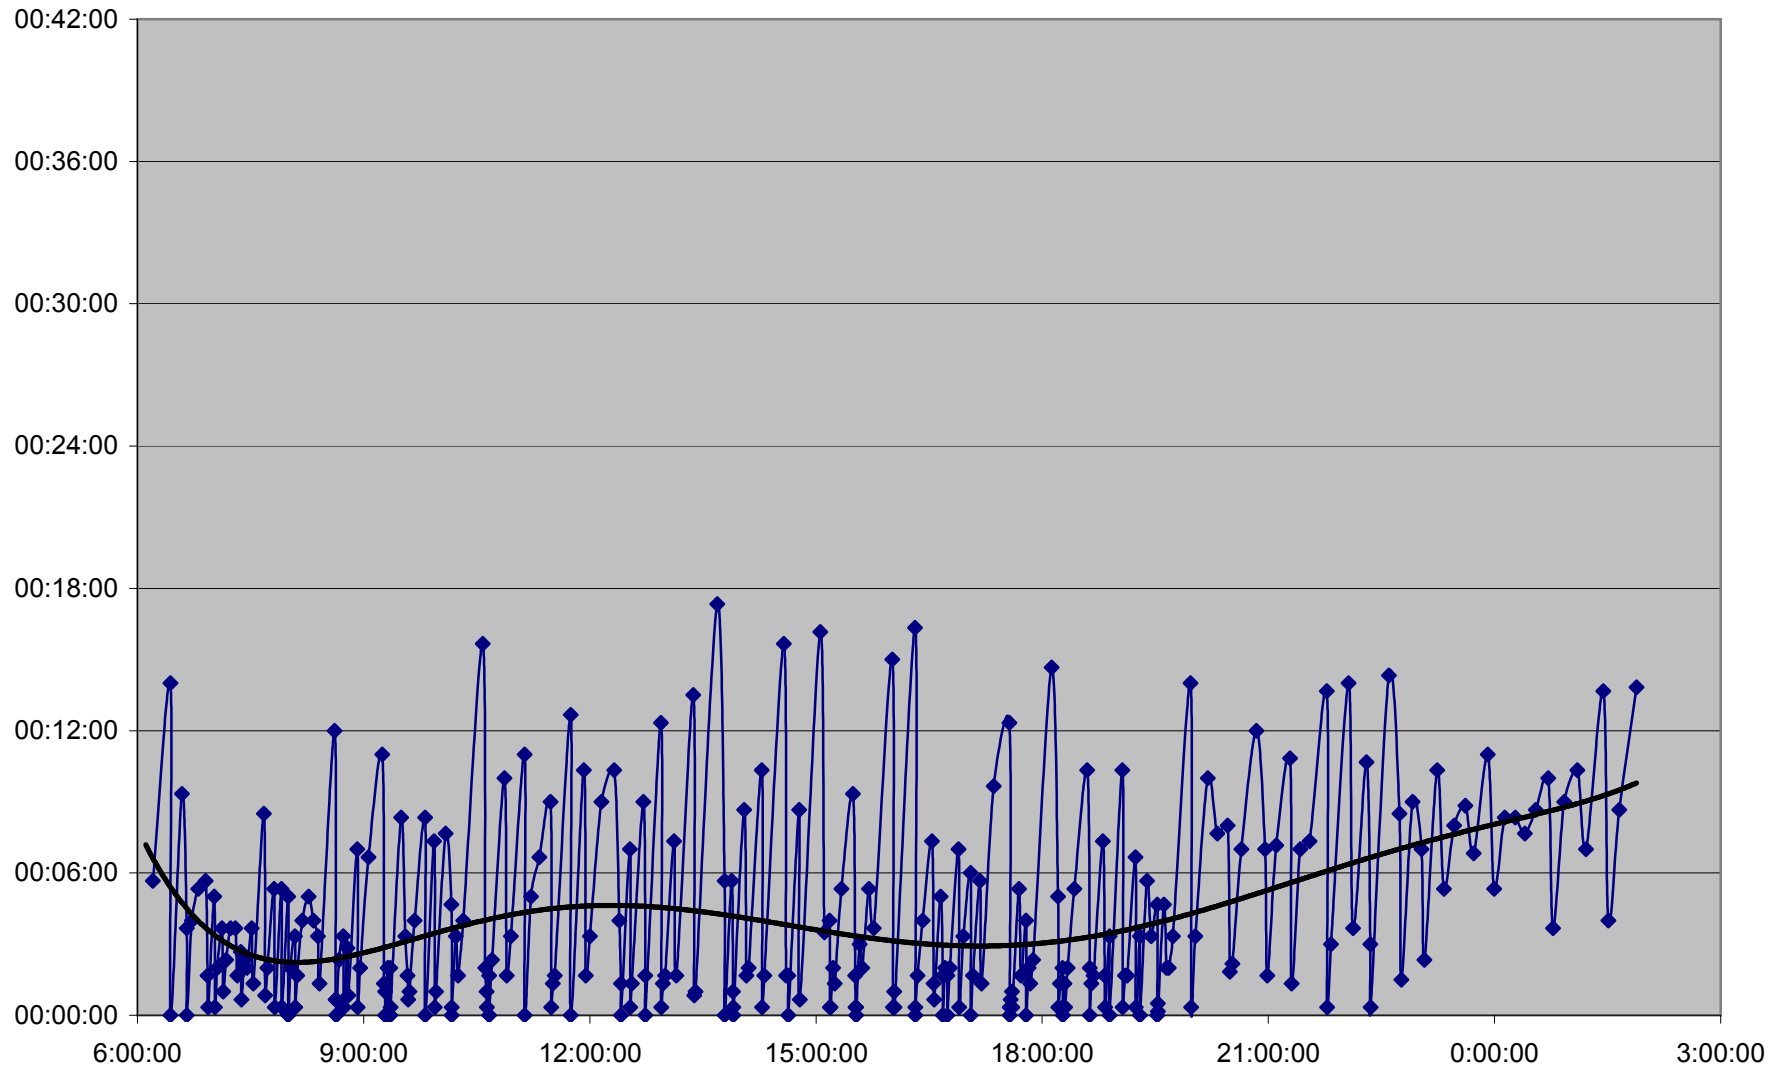

36 Finch West Headways Thursday 17 Nov 2011 at Jane Westbound