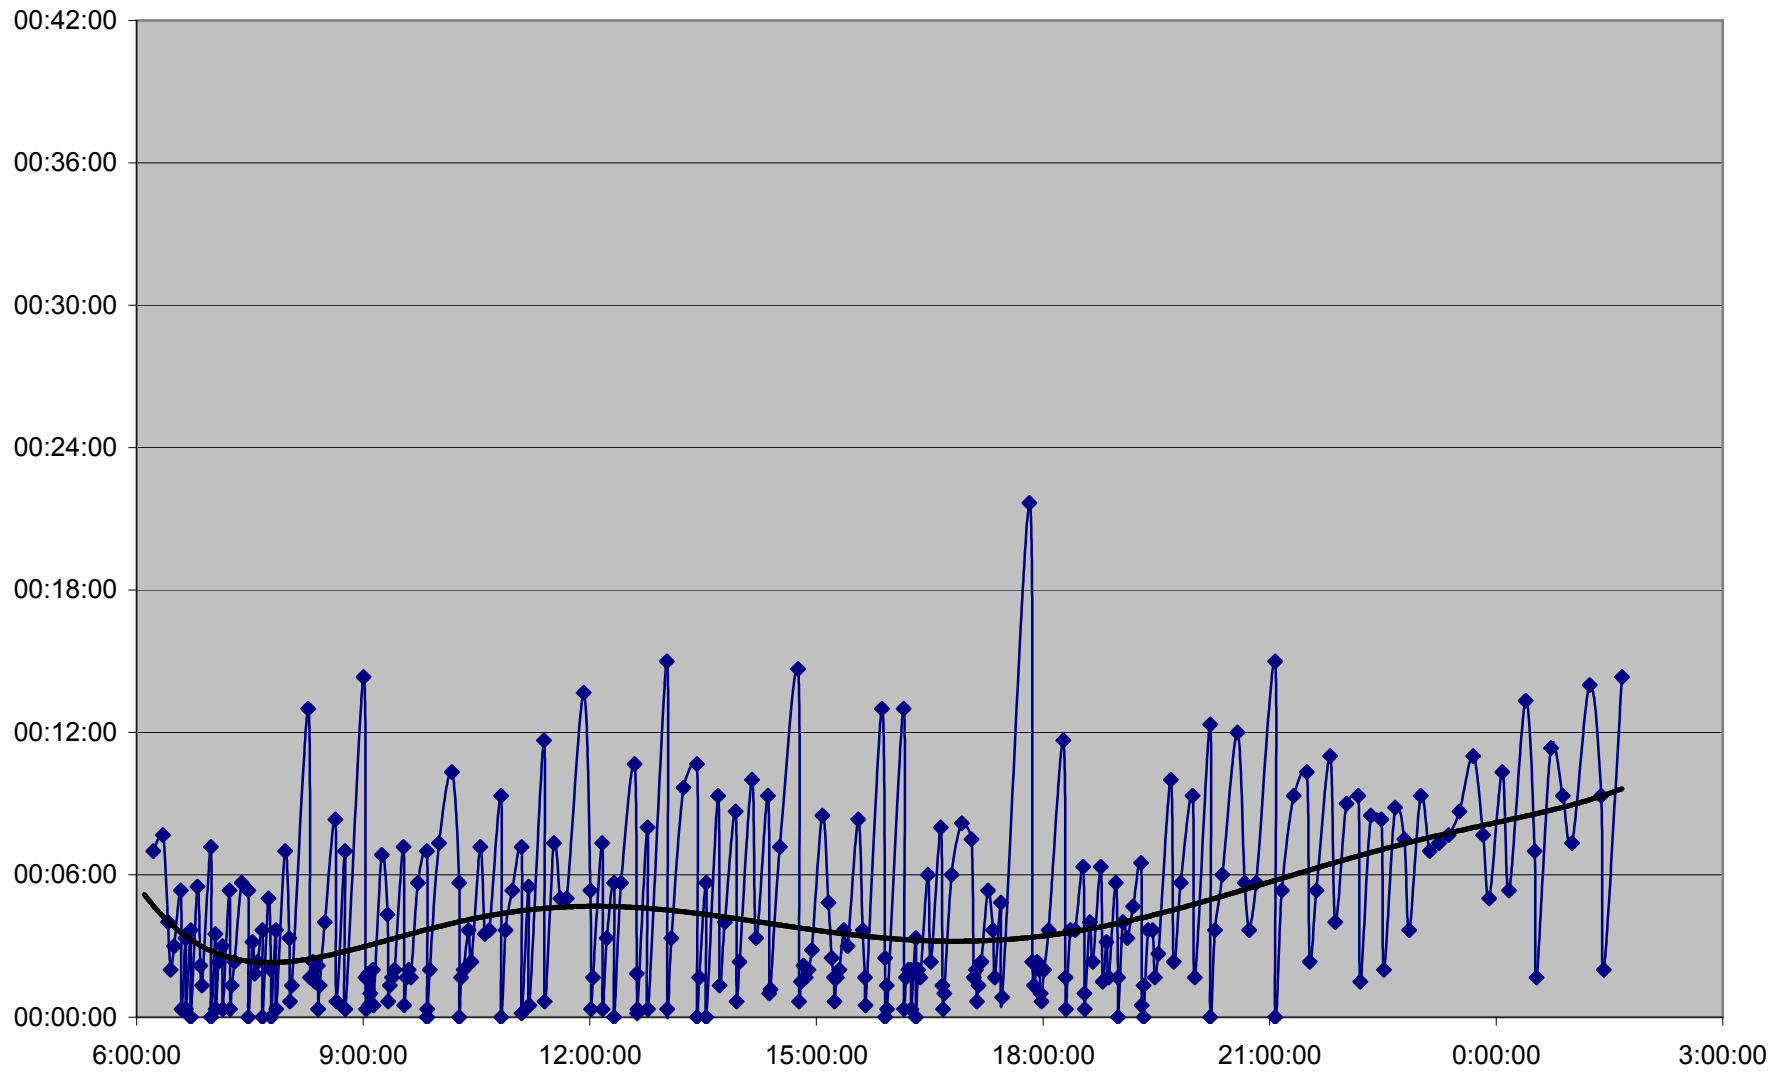

36 Finch West Headways Thursday 17 Nov 2011 at Bathurst Westbound