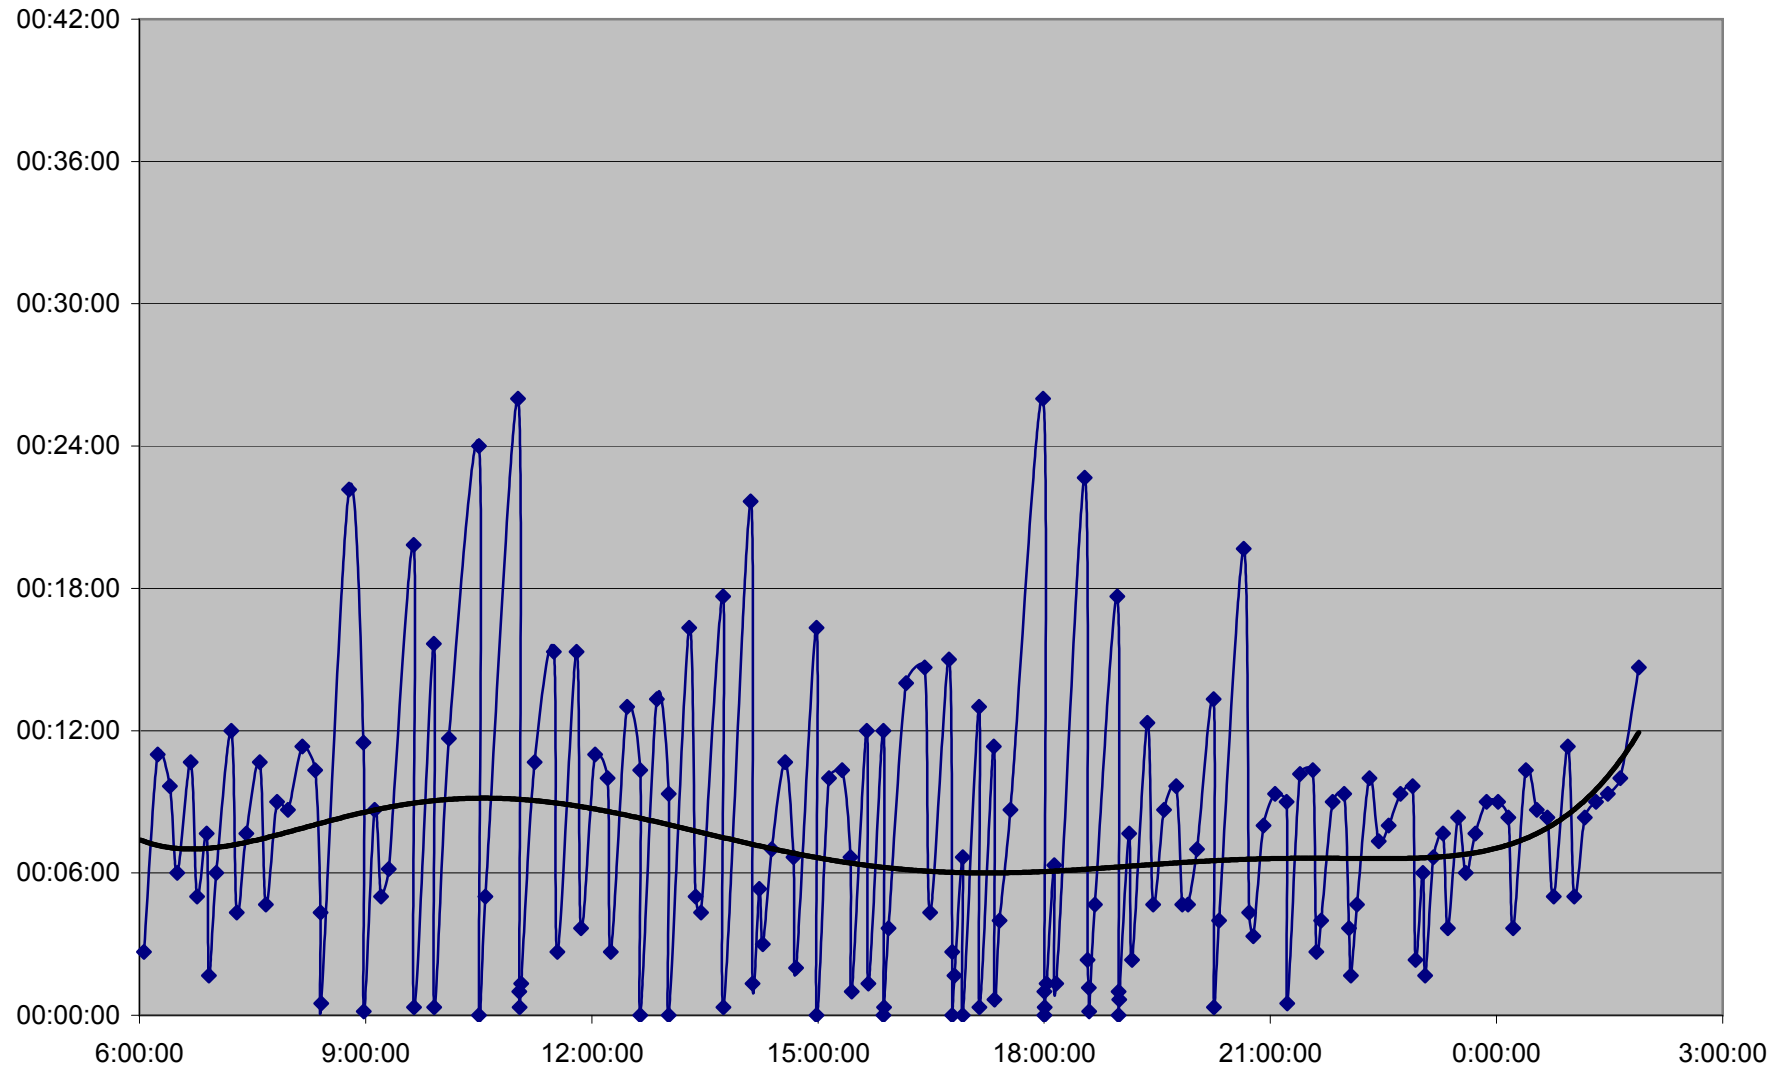

36 Finch West Headways Thursday 17 Nov 2011 at Humberwood N of Loop Westbound