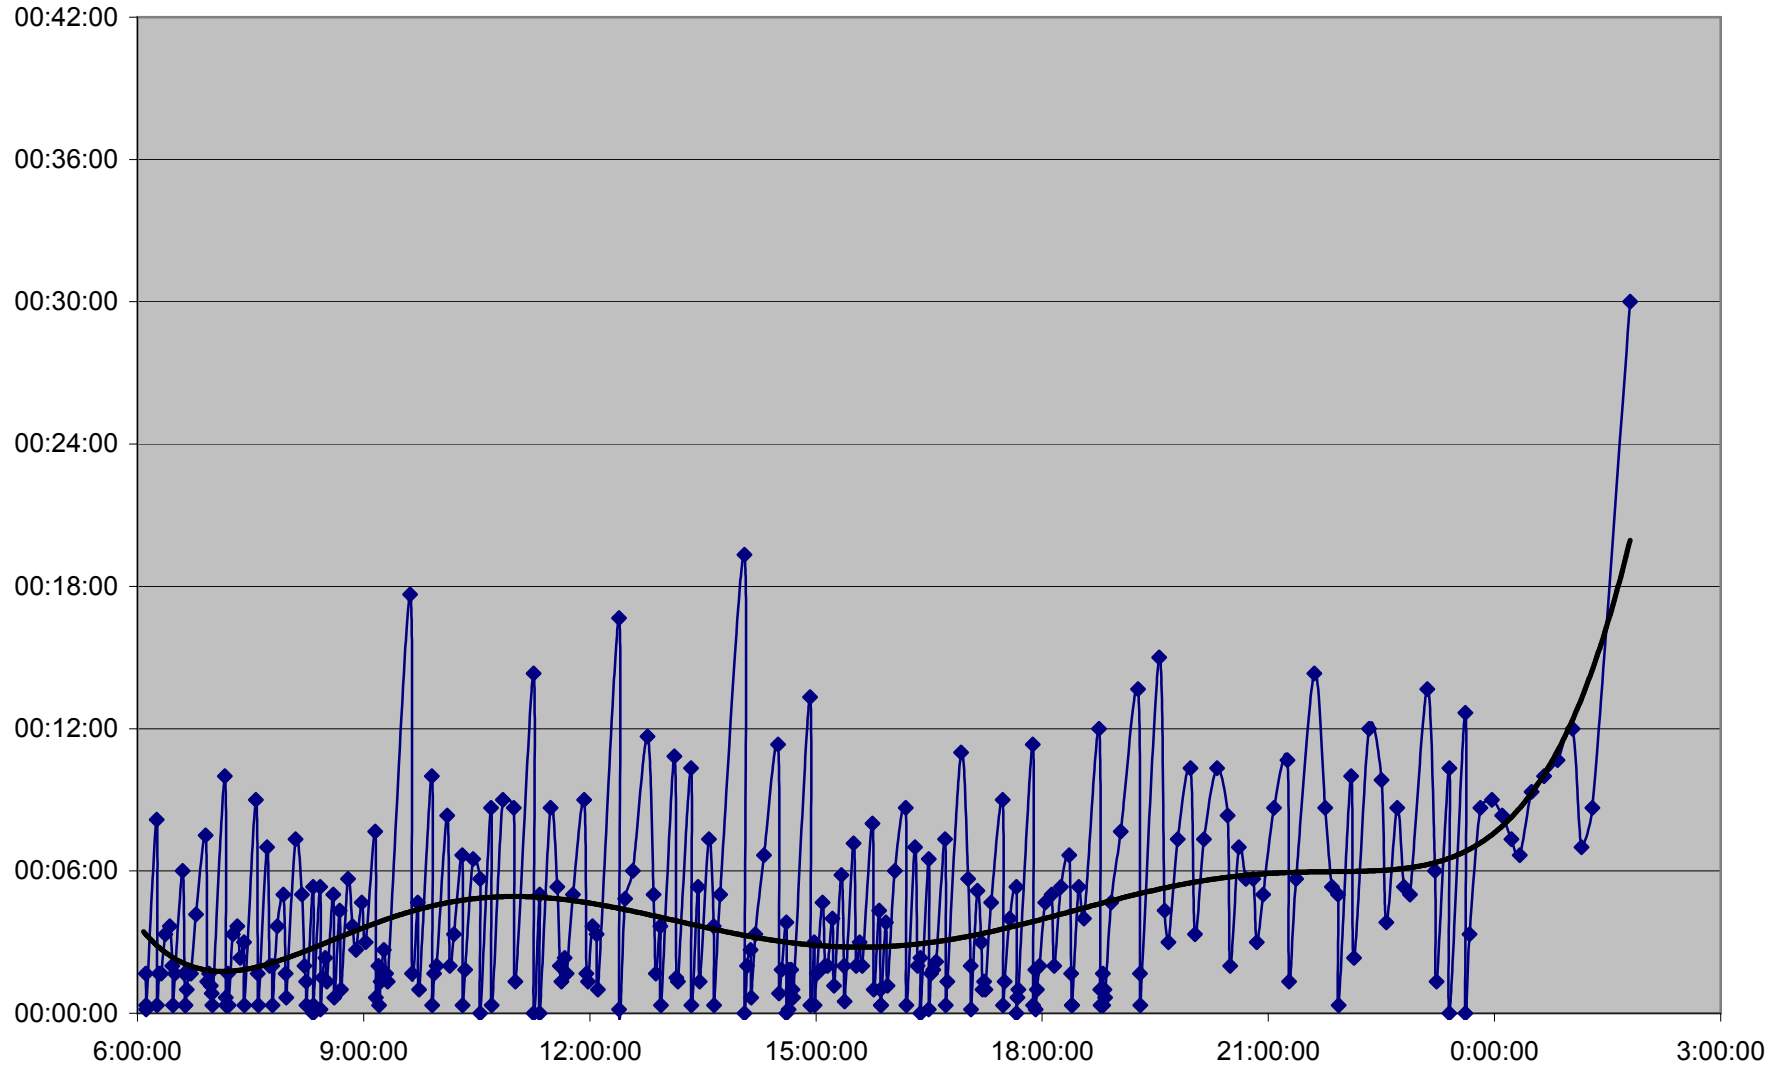

36 Finch West Headways Thursday 17 Nov 2011 at Jane Eastbound