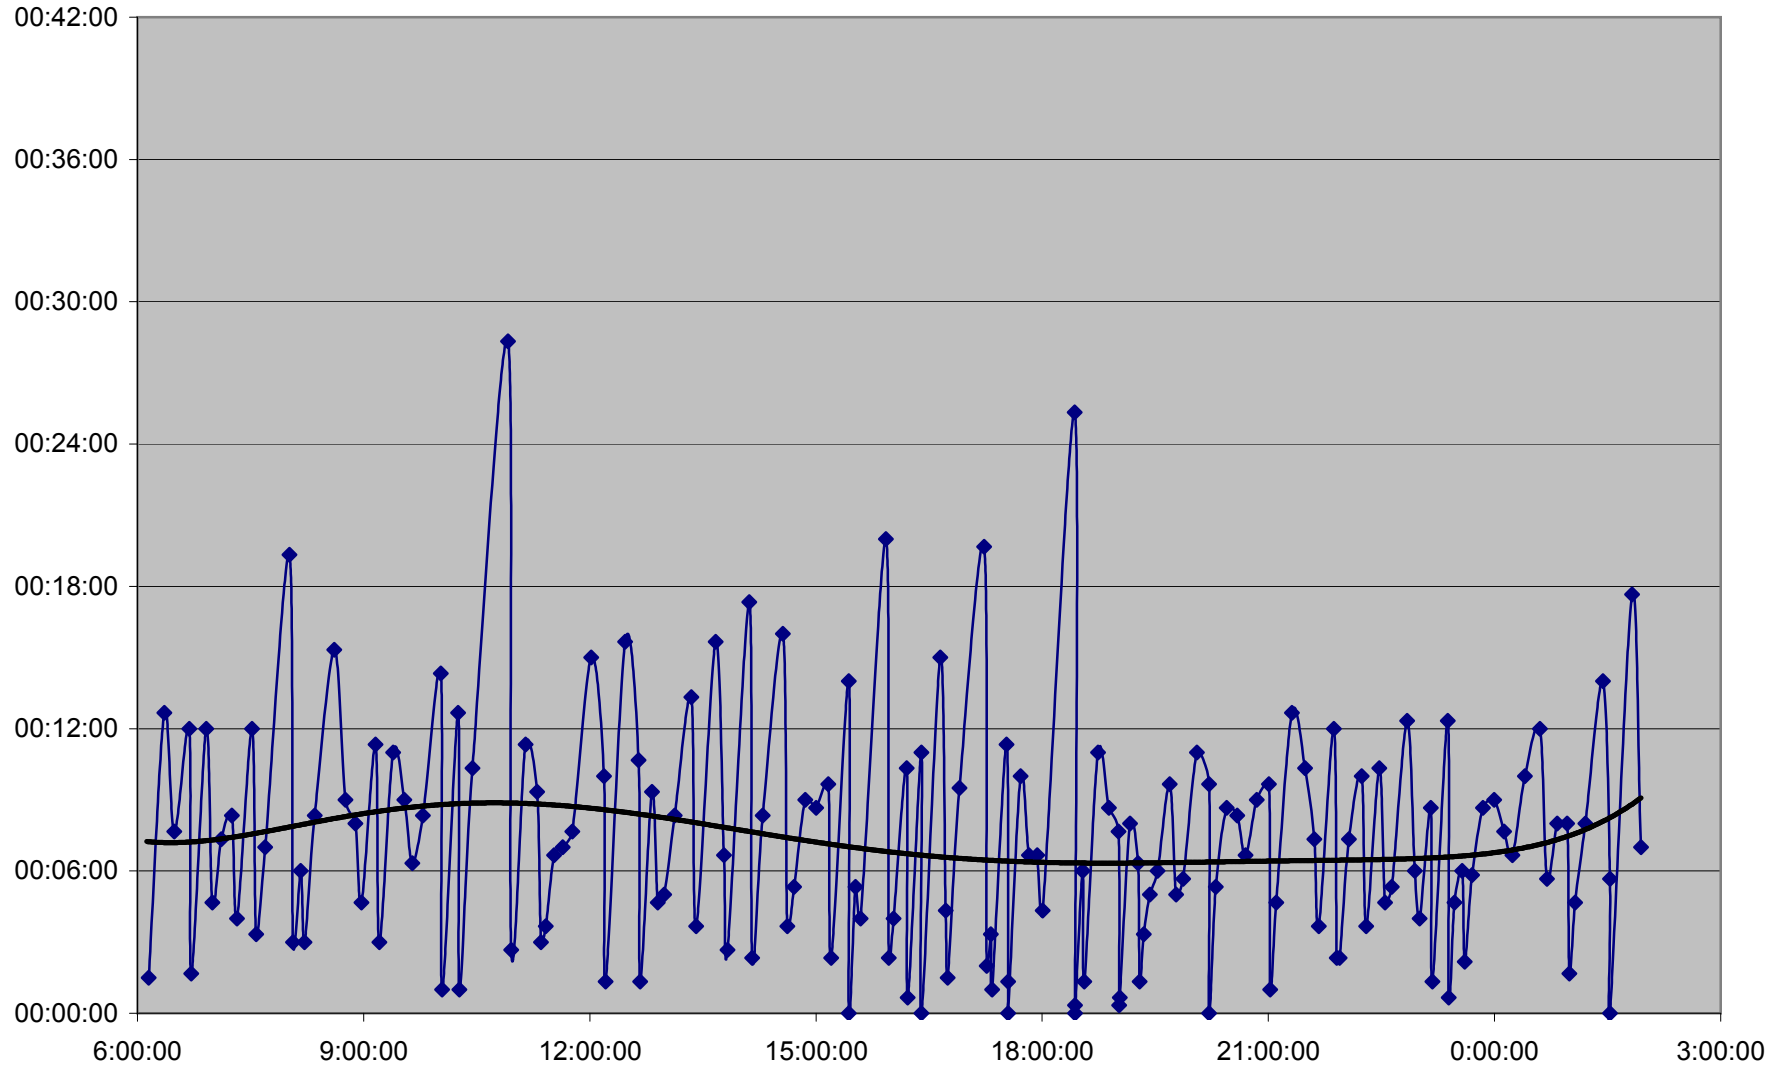

36 Finch West Headways Thursday 17 Nov 2011 at Humberwood N of Loop Eastbound