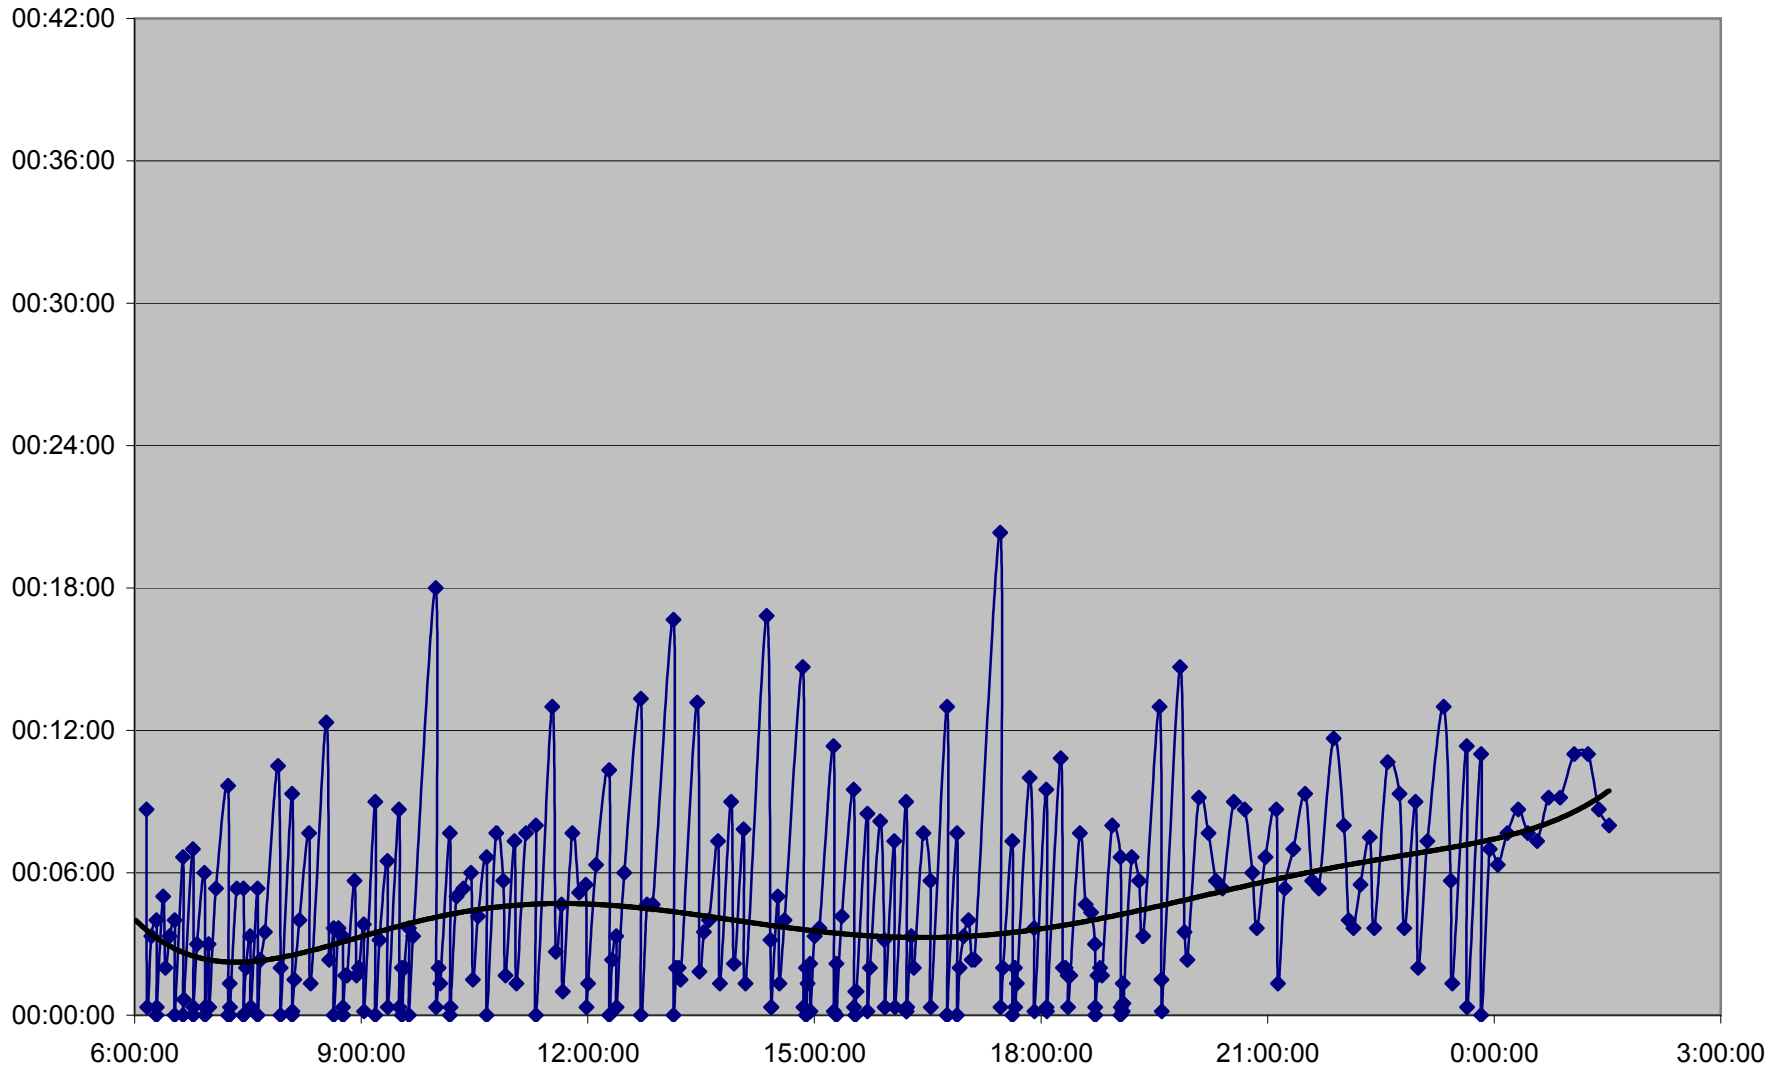

36 Finch West Headways Thursday 17 Nov 2011 at Yonge Eastbound

36 Finch West Headways Thursday 17 Nov 2011 at Bathurst Eastbound

36 Finch West Headways Thursday 17 Nov 2011 at Dufferin Eastbound

36 Finch West Headways Thursday 17 Nov 2011 at Keele Eastbound

36 Finch West Headways Thursday 17 Nov 2011 at Humberwood N of Loop Eastbound