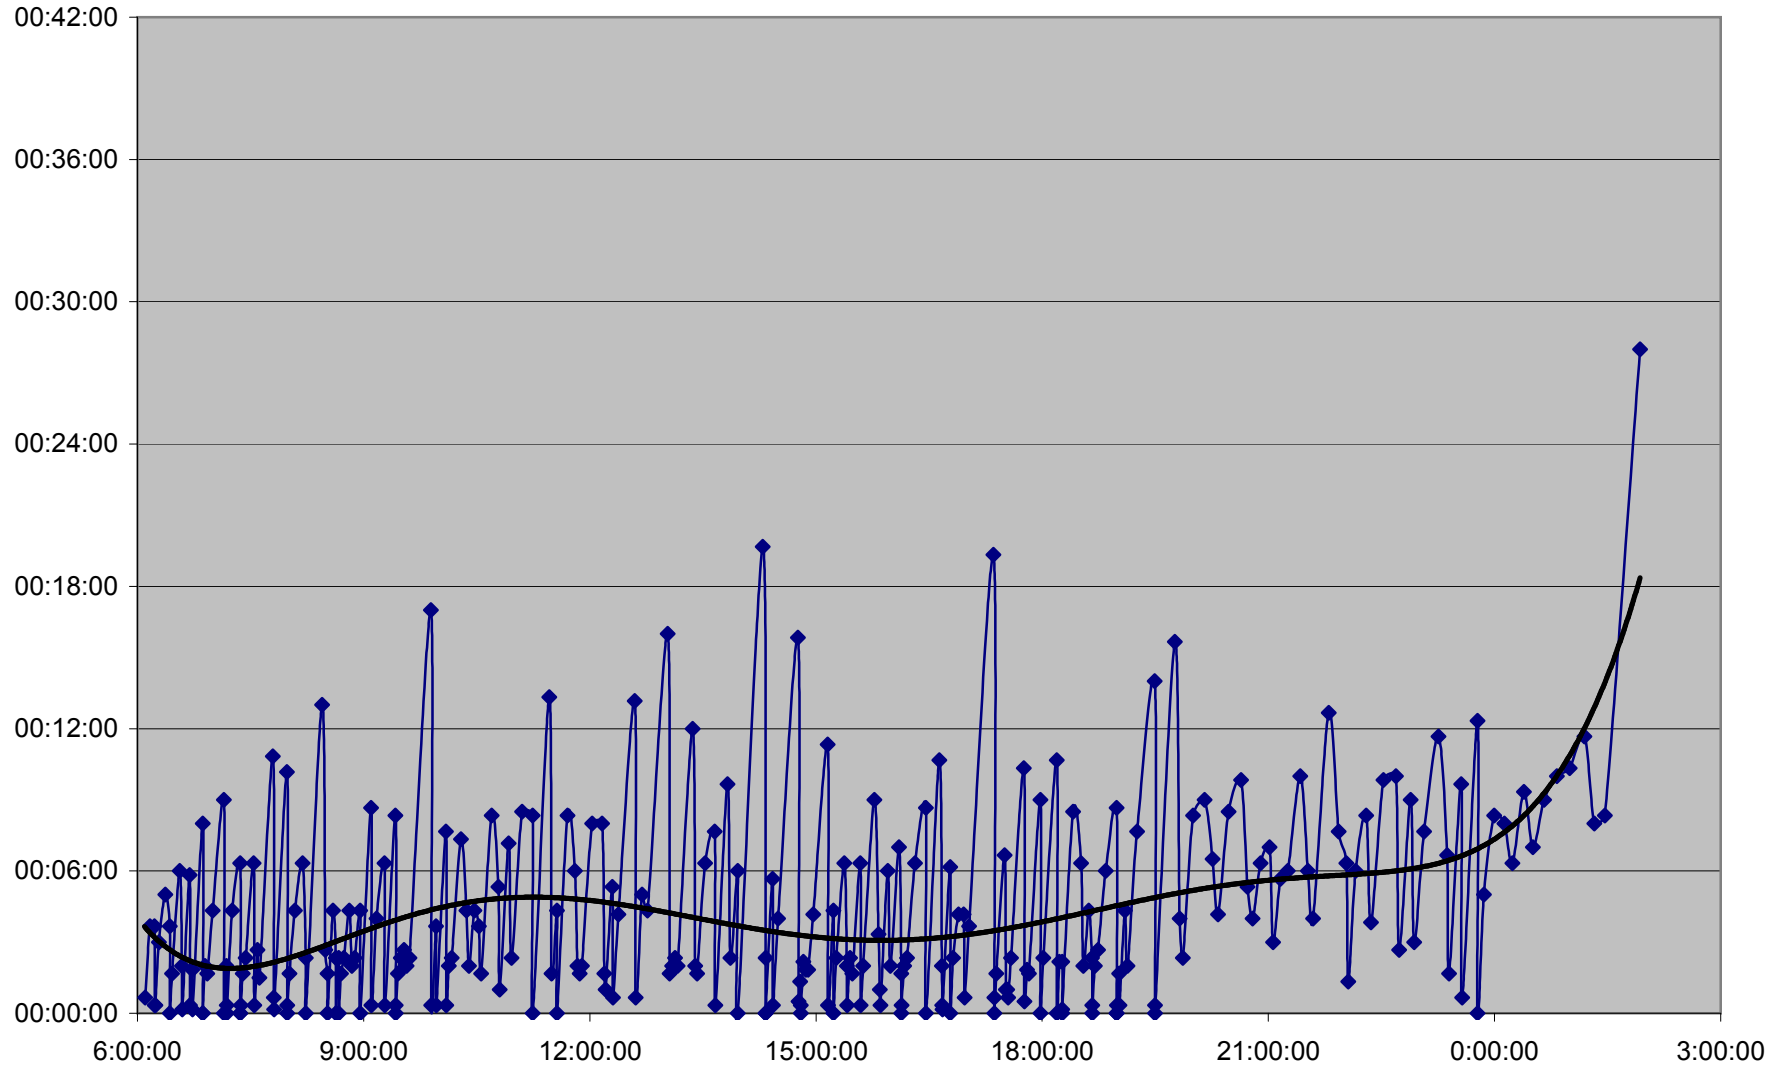

36 Finch West Headways Thursday 17 Nov 2011 at Dufferin Eastbound