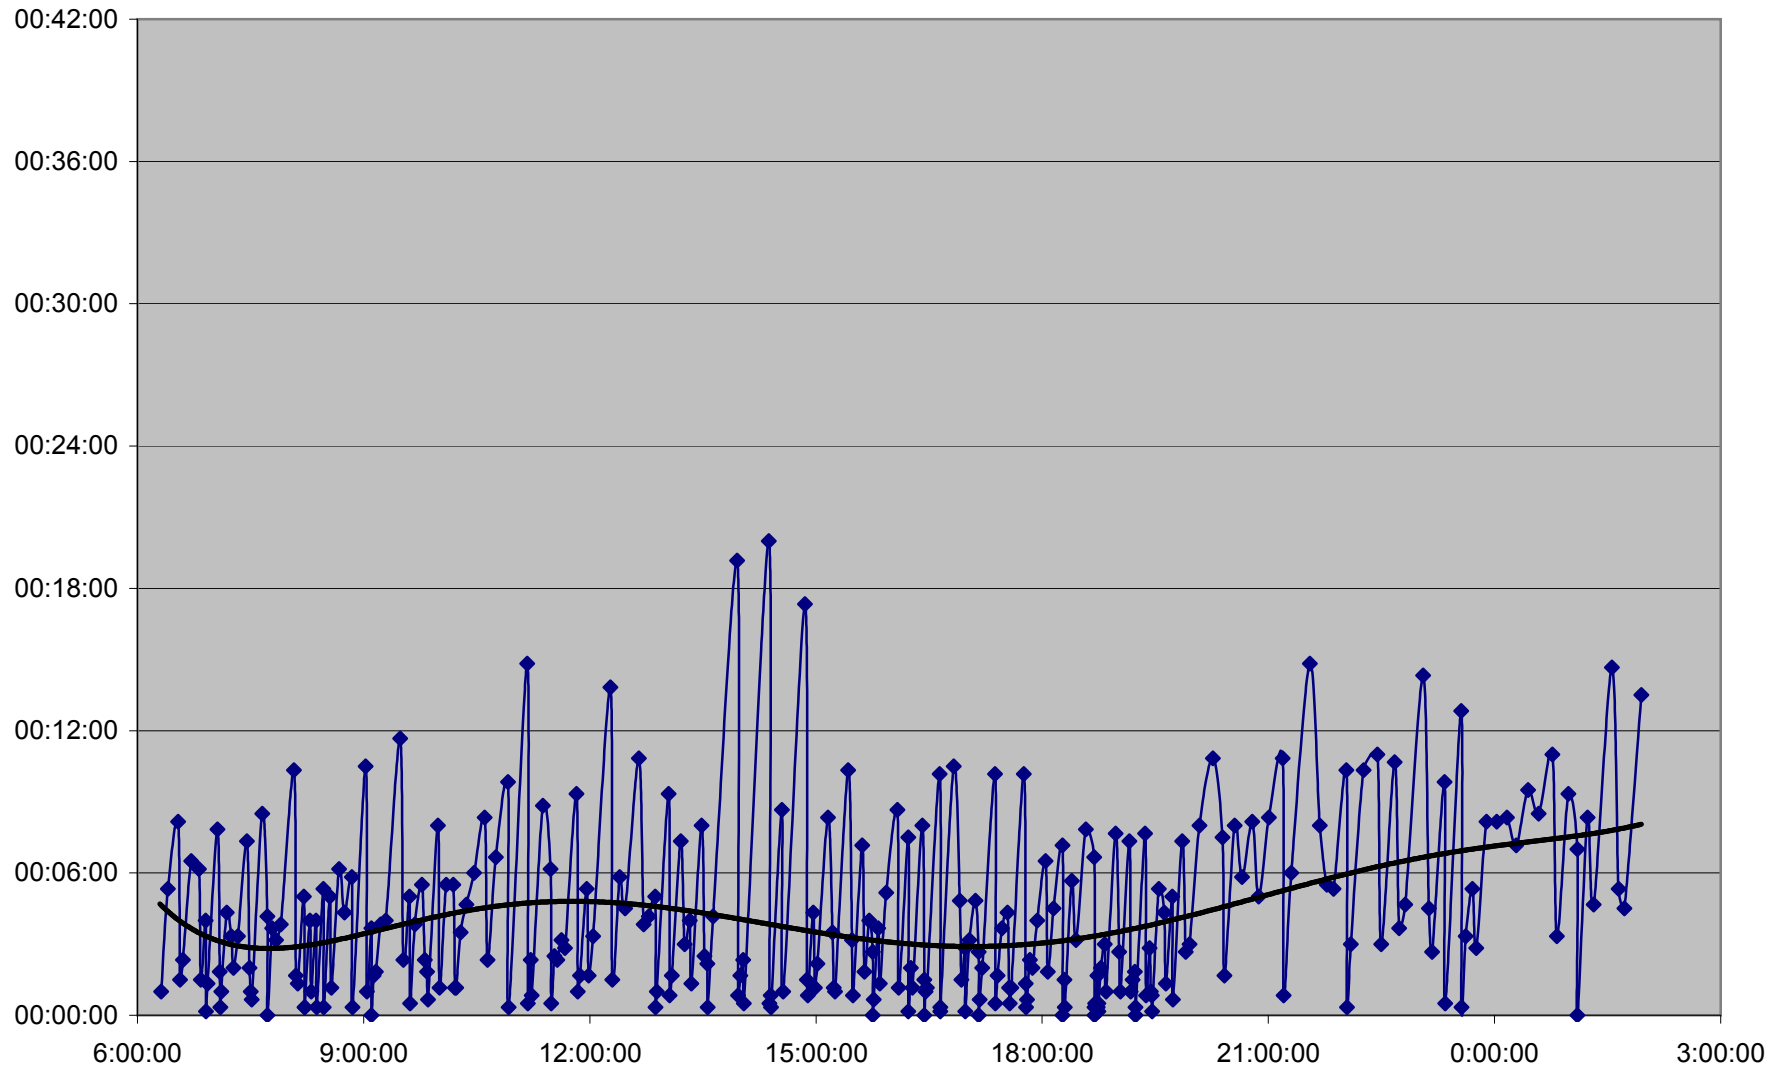

36 Finch West Headways Thursday 17 Nov 2011 at Weston Eastbound