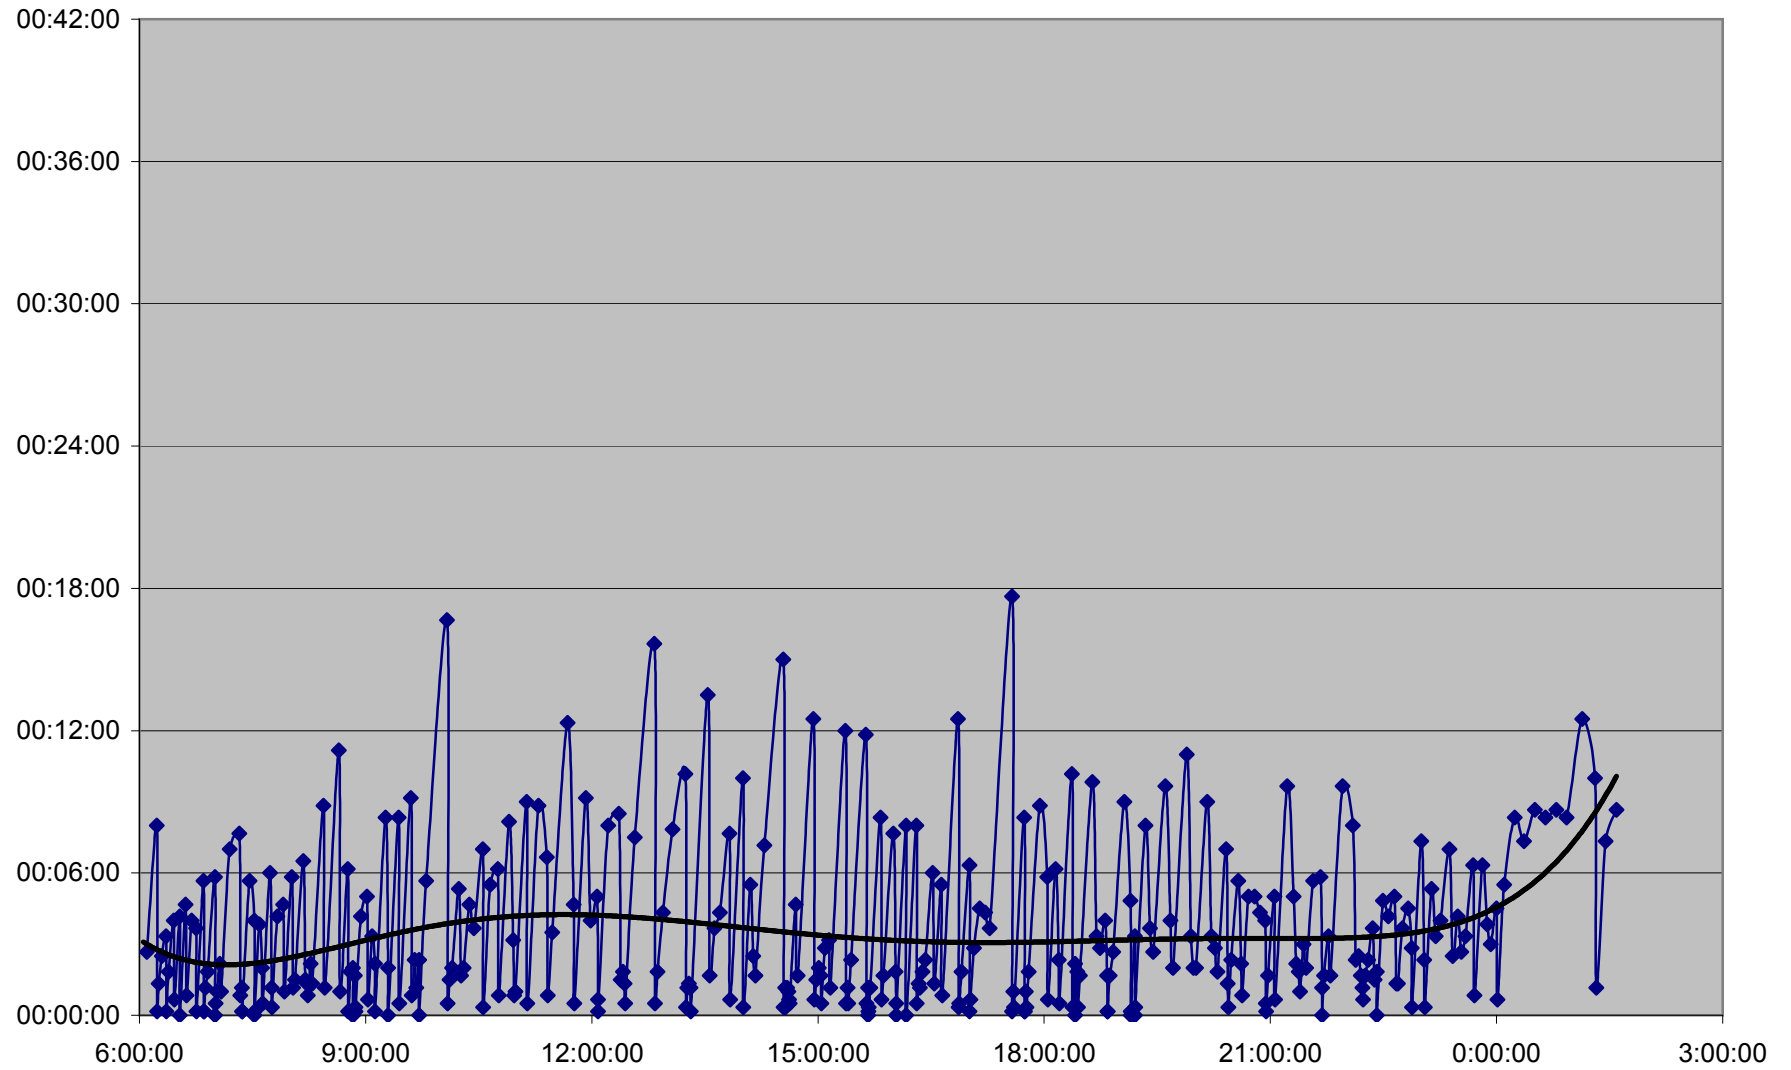

36 Finch West Headways Thursday 17 Nov 2011 at Yonge Eastbound