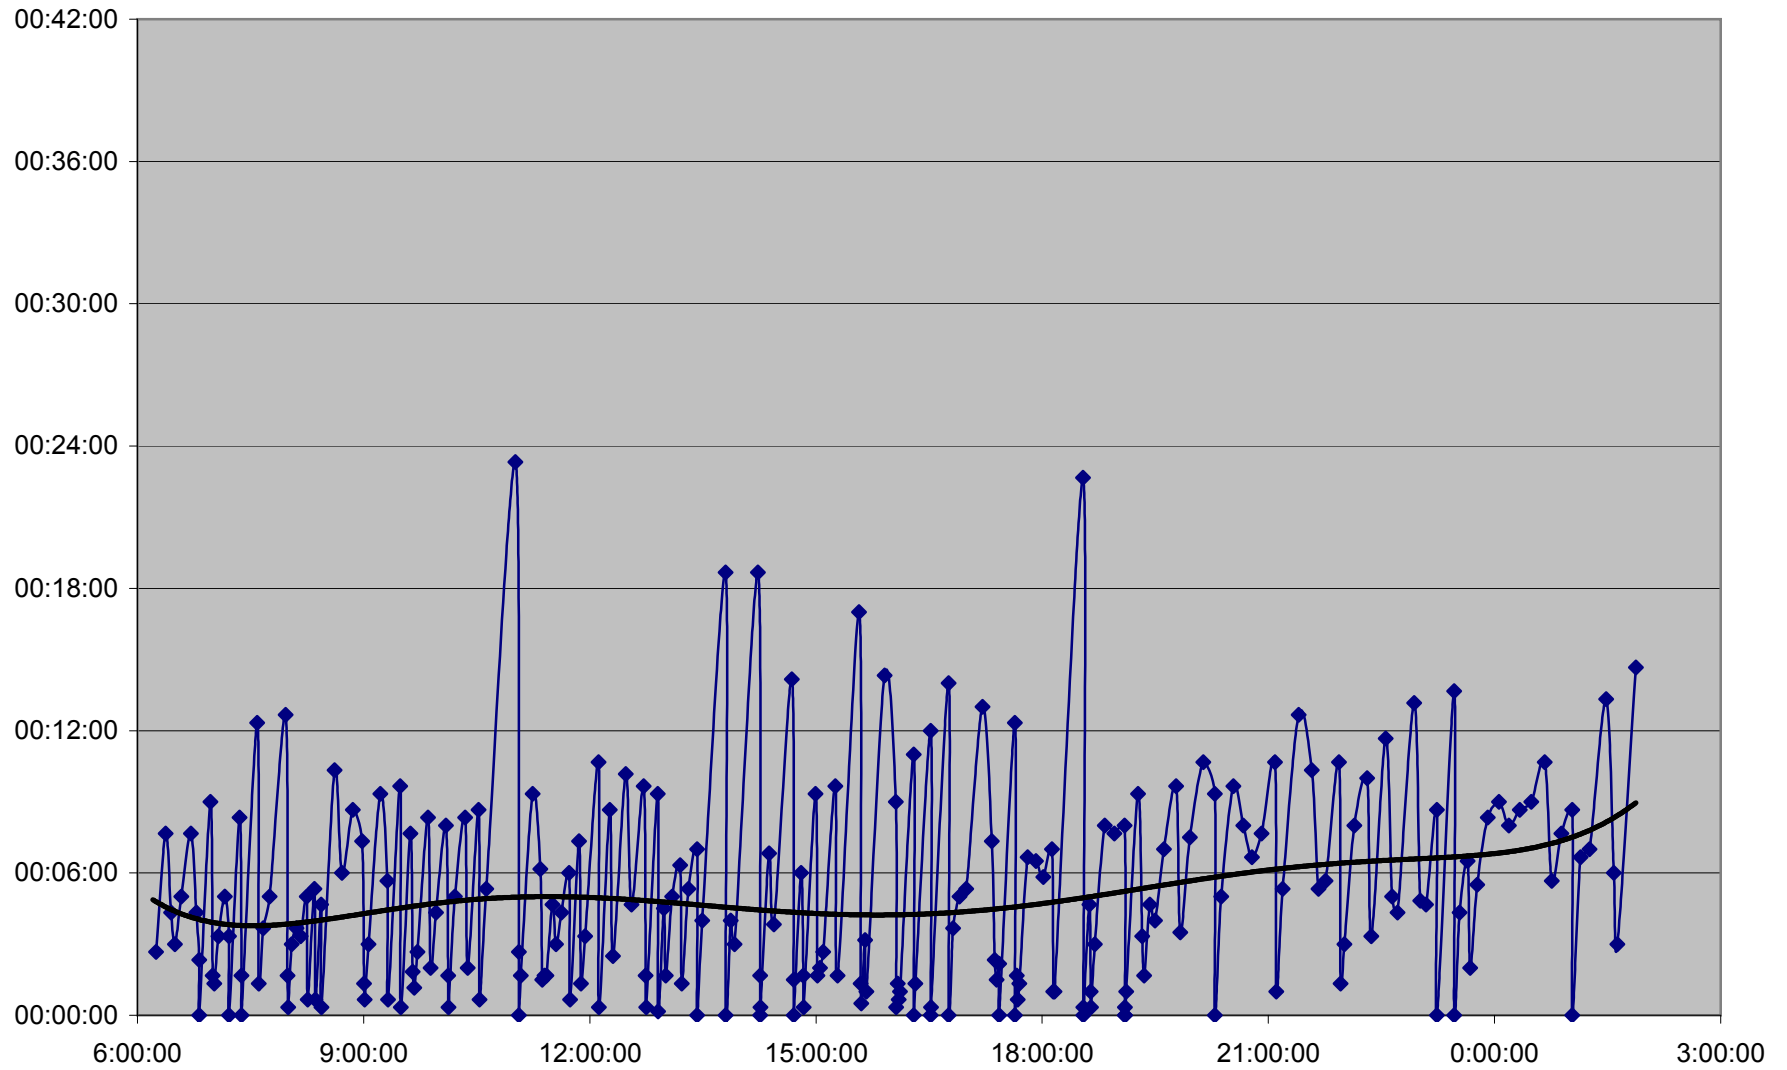

36 Finch West Headways Thursday 17 Nov 2011 at Islington Eastbound