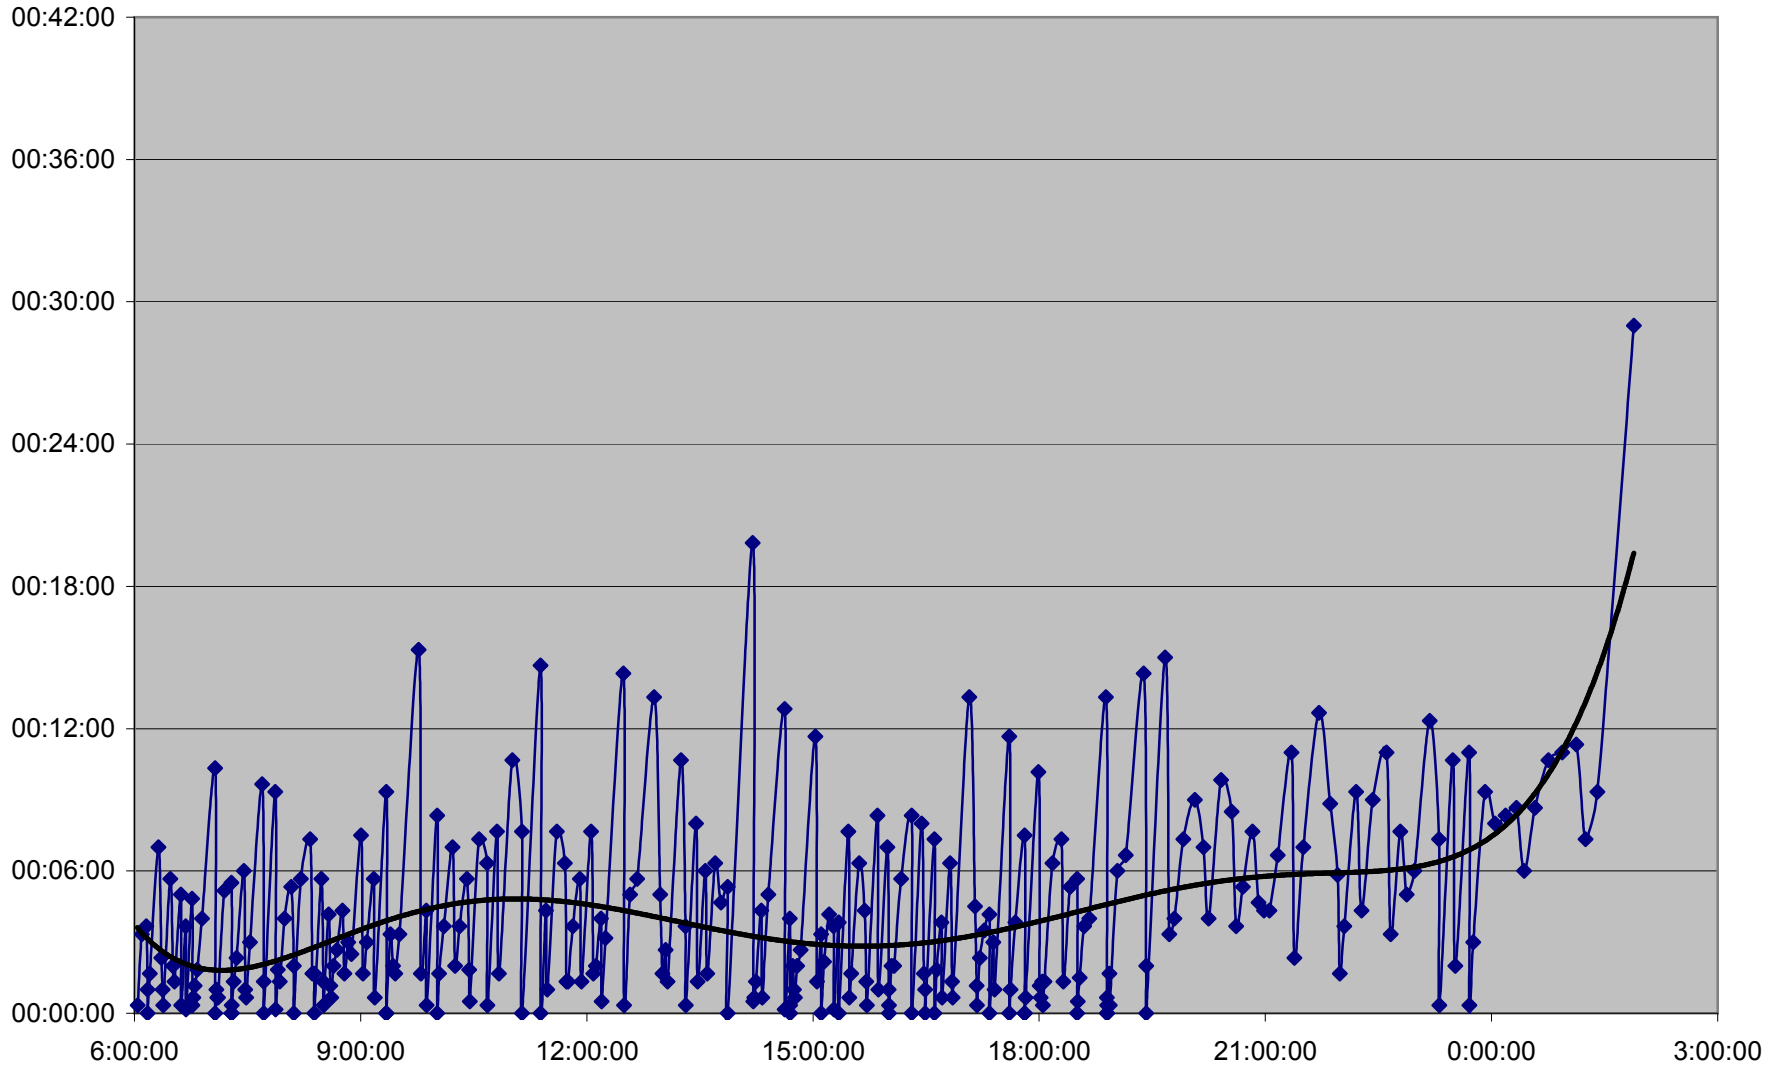

36 Finch West Headways Thursday 17 Nov 2011 at Keele Eastbound