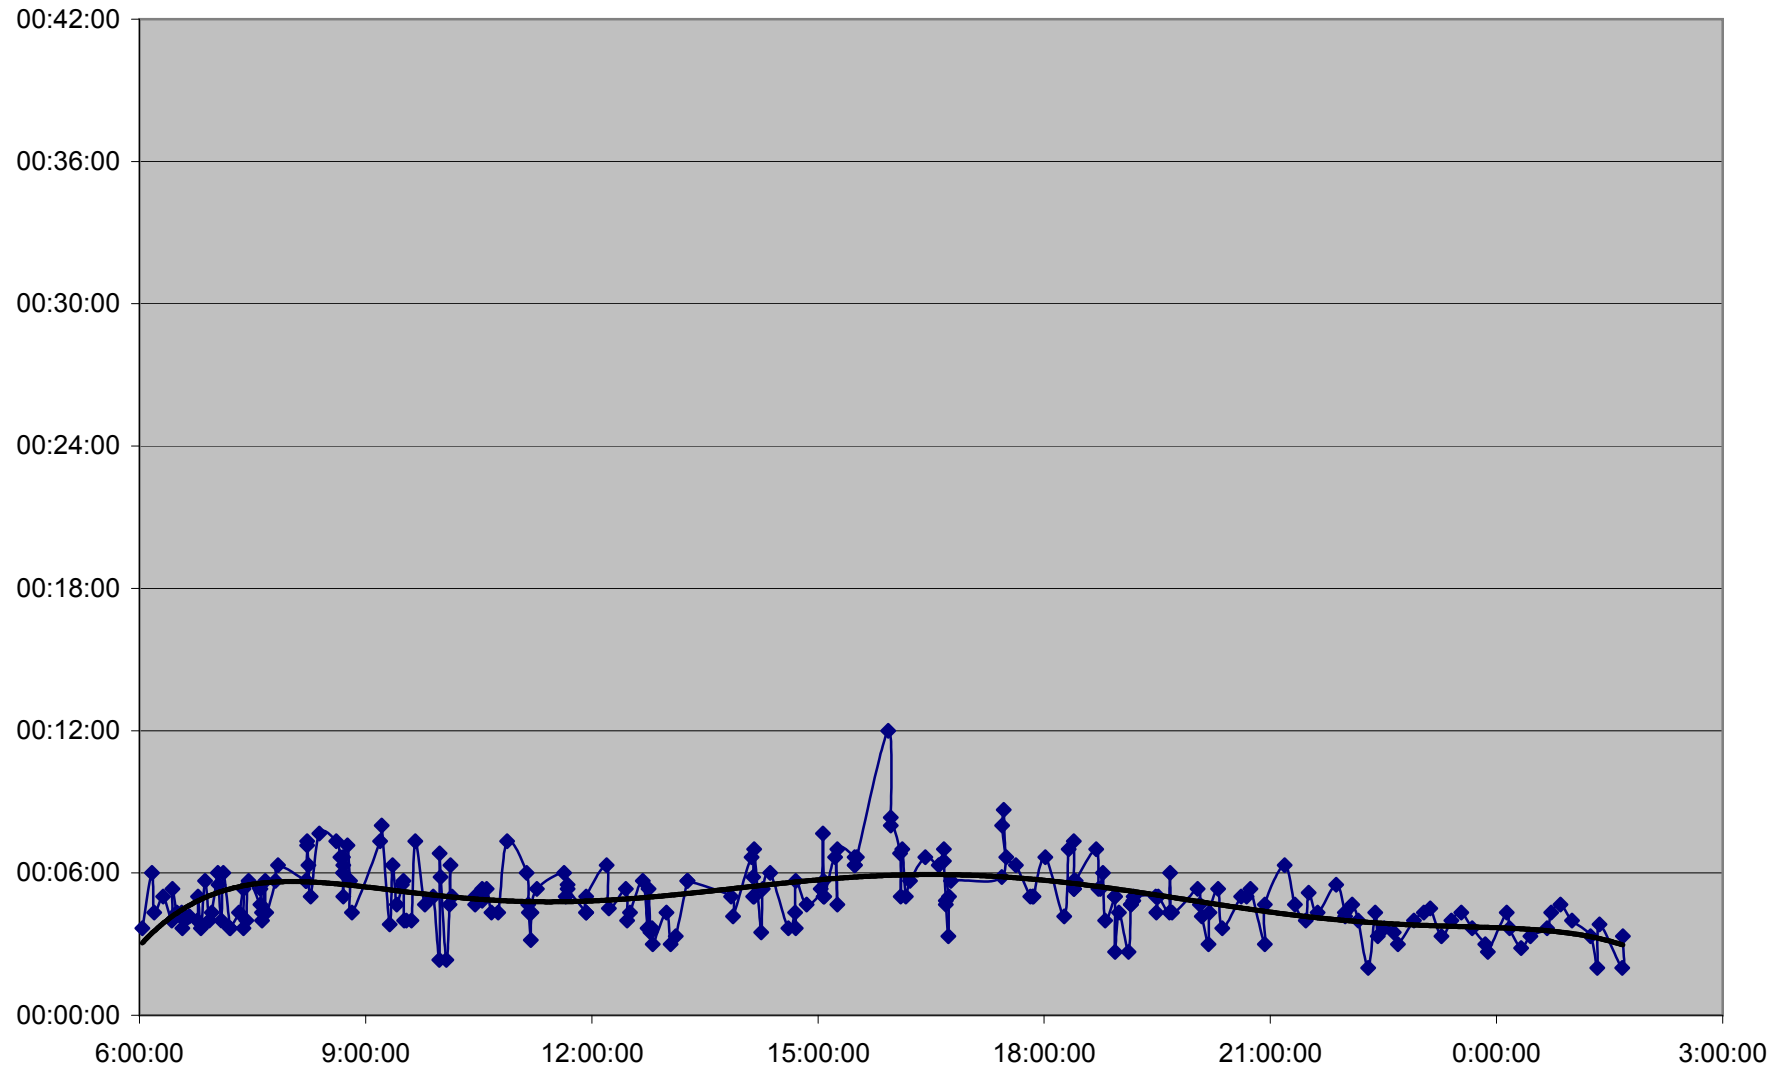

36 Finch West Link Times Tuesday 1 Nov 2011 from Yonge to Bathurst Westbound

36 Finch West Link Times Tuesday 1 Nov 2011 from Bathurst to Dufferin Westbound

36 Finch West Link Times Tuesday 1 Nov 2011 from Dufferin to Keele Westbound

36 Finch West Link Times Tuesday 1 Nov 2011 from Keele to Jane Westbound

36 Finch West Link Times Tuesday 1 Nov 2011 from Jane to Weston Westbound

36 Finch West Link Times Tuesday 1 Nov 2011 from Weston to Islington Westbound

36 Finch West Link Times Tuesday 1 Nov 2011 from Islington to Martin Grove Westbound

**36 Finch West Link Times Tuesday 1 Nov 2011 from Martin Grove to Humberwood N of Loop
Westbound**