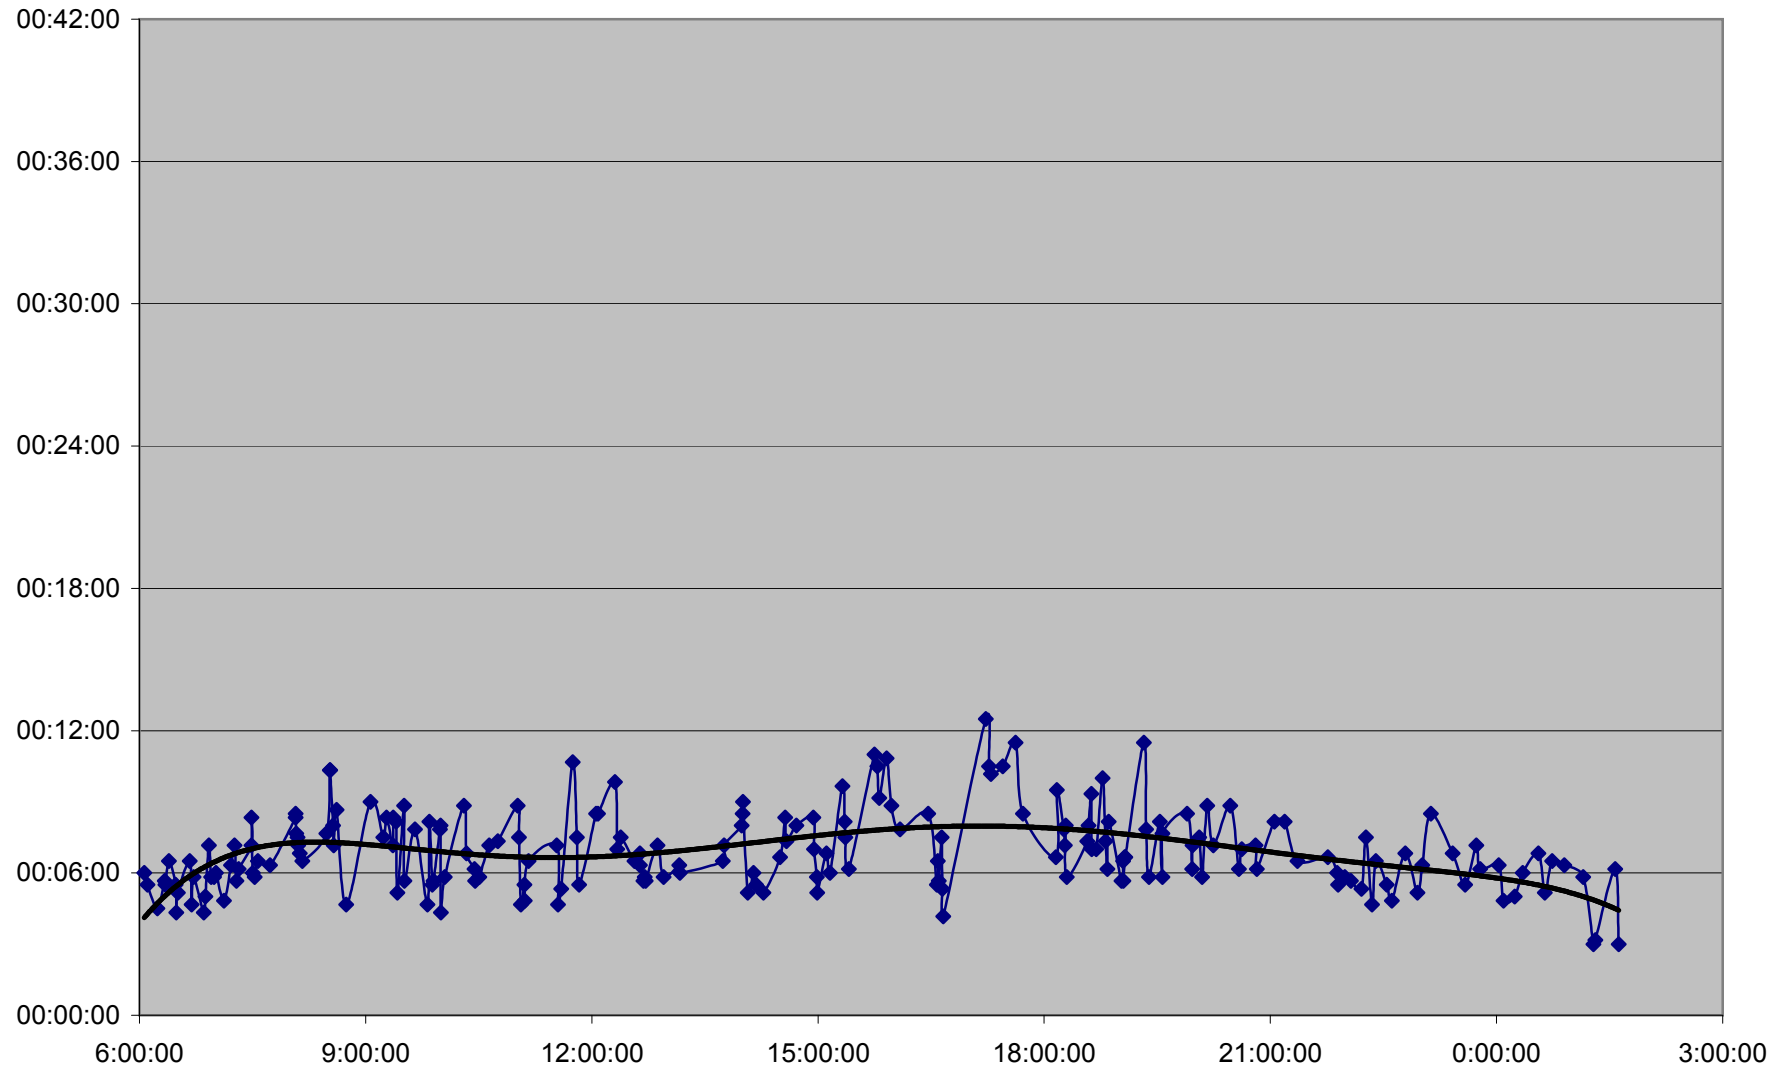

36 Finch West Link Times Tuesday 1 Nov 2011 from Yonge to Bathurst Westbound

36 Finch West Link Times Tuesday 1 Nov 2011 from Bathurst to Dufferin Westbound

36 Finch West Link Times Tuesday 1 Nov 2011 from Dufferin to Keele Westbound

36 Finch West Link Times Tuesday 1 Nov 2011 from Keele to Jane Westbound

36 Finch West Link Times Tuesday 1 Nov 2011 from Jane to Weston Westbound

36 Finch West Link Times Tuesday 1 Nov 2011 from Weston to Islington Westbound

36 Finch West Link Times Tuesday 1 Nov 2011 from Islington to Martin Grove Westbound

**36 Finch West Link Times Tuesday 1 Nov 2011 from Martin Grove to Humberwood N of Loop
Westbound**