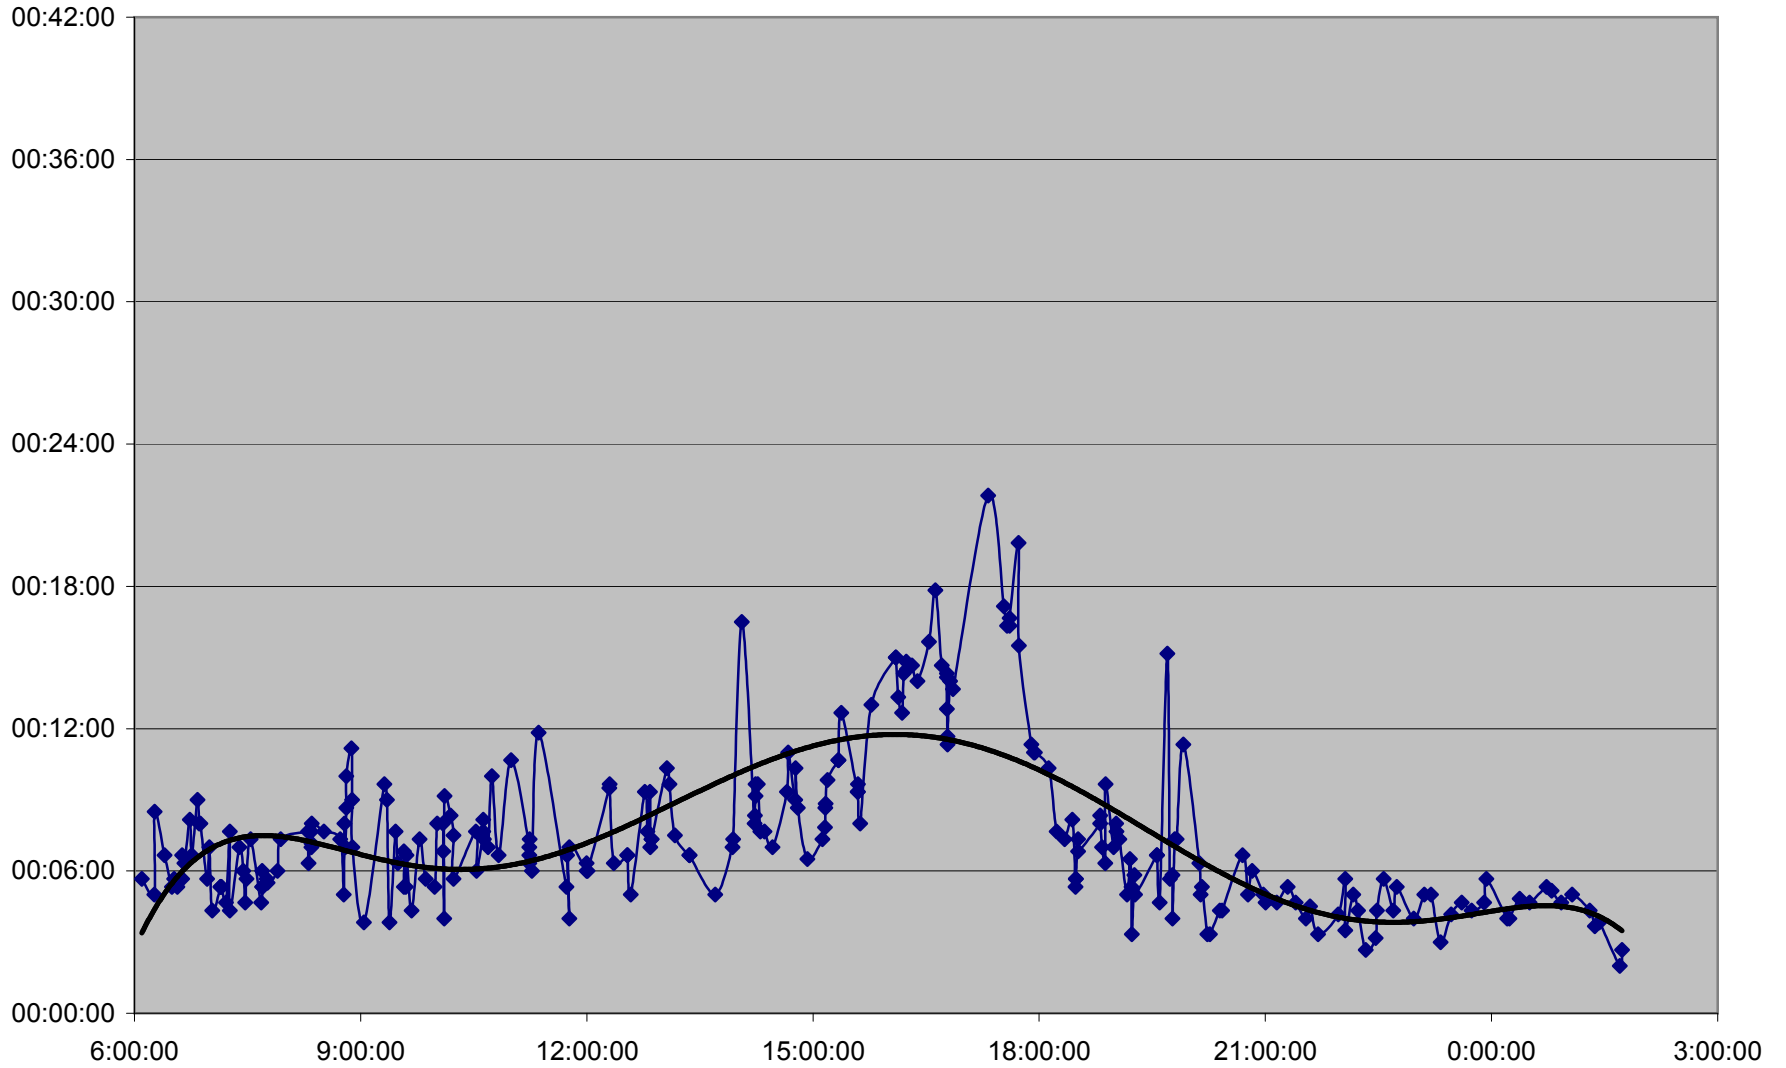

36 Finch West Link Times Tuesday 1 Nov 2011 from Yonge to Bathurst Westbound

36 Finch West Link Times Tuesday 1 Nov 2011 from Bathurst to Dufferin Westbound

36 Finch West Link Times Tuesday 1 Nov 2011 from Dufferin to Keele Westbound

36 Finch West Link Times Tuesday 1 Nov 2011 from Keele to Jane Westbound

36 Finch West Link Times Tuesday 1 Nov 2011 from Jane to Weston Westbound

36 Finch West Link Times Tuesday 1 Nov 2011 from Weston to Islington Westbound

36 Finch West Link Times Tuesday 1 Nov 2011 from Islington to Martin Grove Westbound

**36 Finch West Link Times Tuesday 1 Nov 2011 from Martin Grove to Humberwood N of Loop
Westbound**