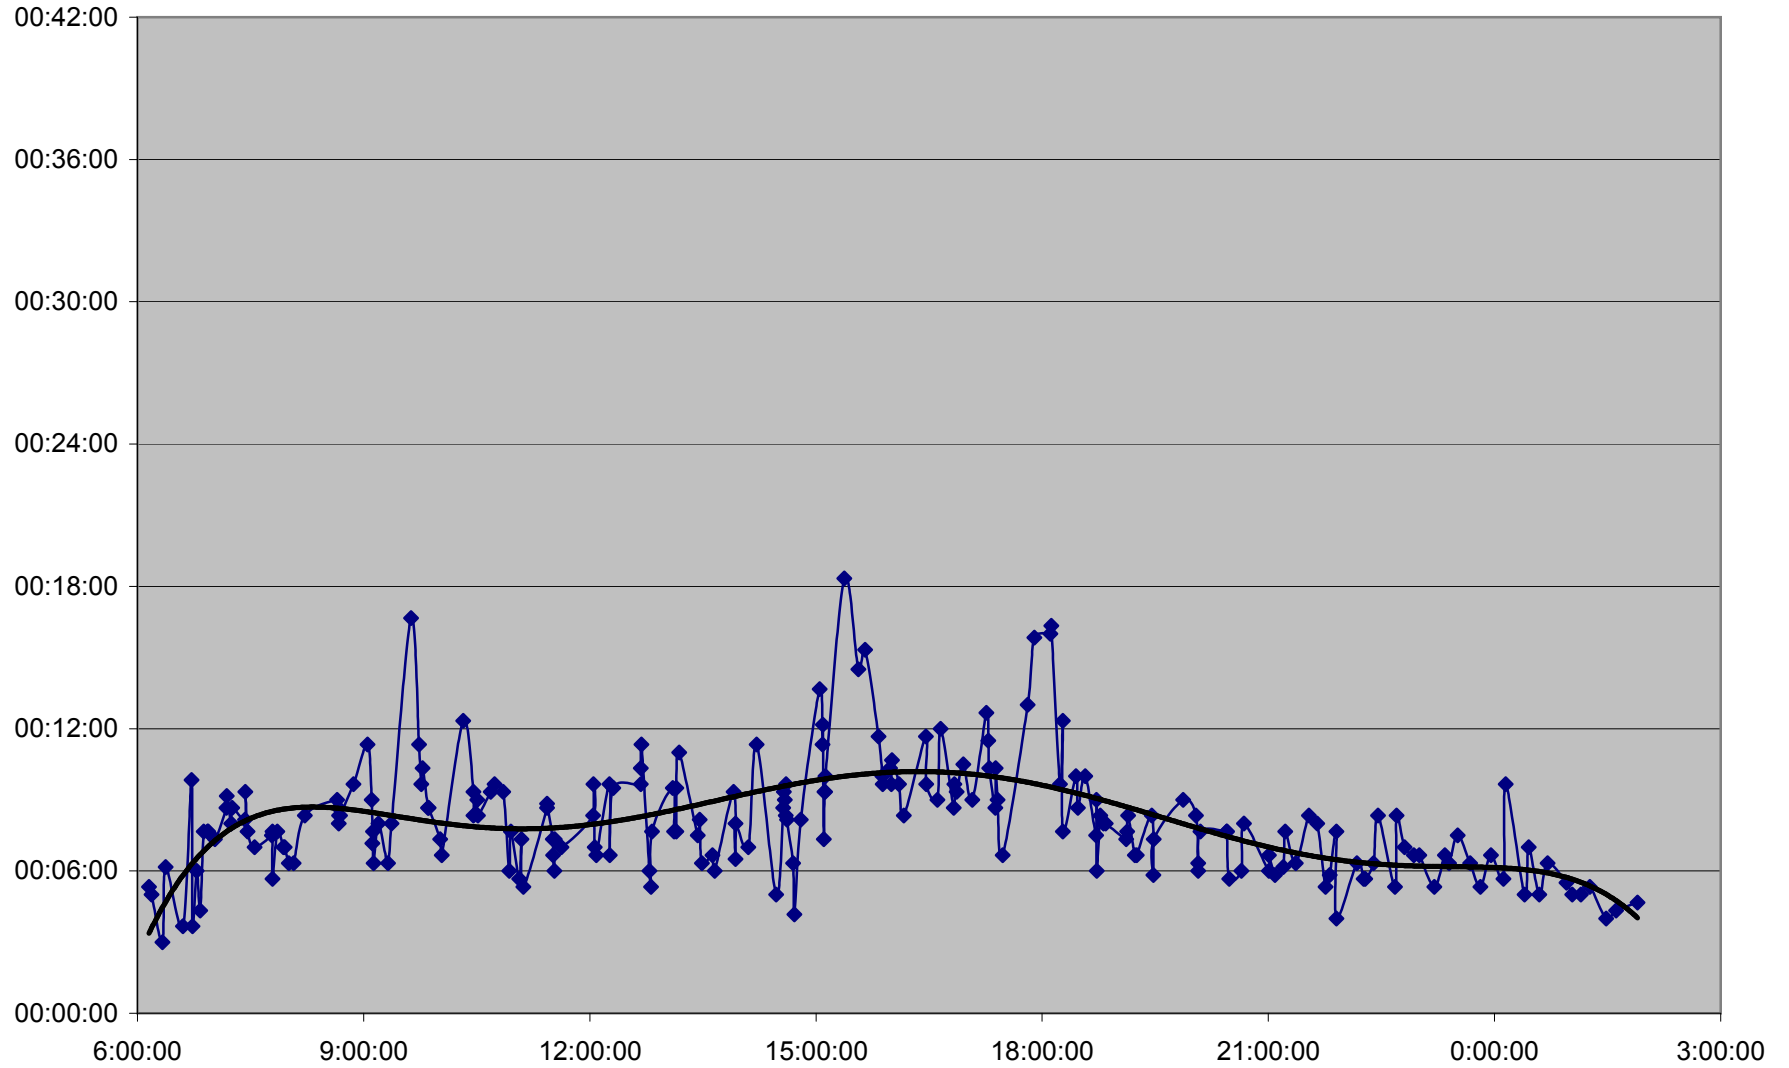

36 Finch West Link Times Tuesday 1 Nov 2011 from Yonge to Bathurst Westbound

36 Finch West Link Times Tuesday 1 Nov 2011 from Bathurst to Dufferin Westbound

36 Finch West Link Times Tuesday 1 Nov 2011 from Dufferin to Keele Westbound

36 Finch West Link Times Tuesday 1 Nov 2011 from Keele to Jane Westbound

36 Finch West Link Times Tuesday 1 Nov 2011 from Jane to Weston Westbound

36 Finch West Link Times Tuesday 1 Nov 2011 from Weston to Islington Westbound

36 Finch West Link Times Tuesday 1 Nov 2011 from Islington to Martin Grove Westbound

**36 Finch West Link Times Tuesday 1 Nov 2011 from Martin Grove to Humberwood N of Loop
Westbound**