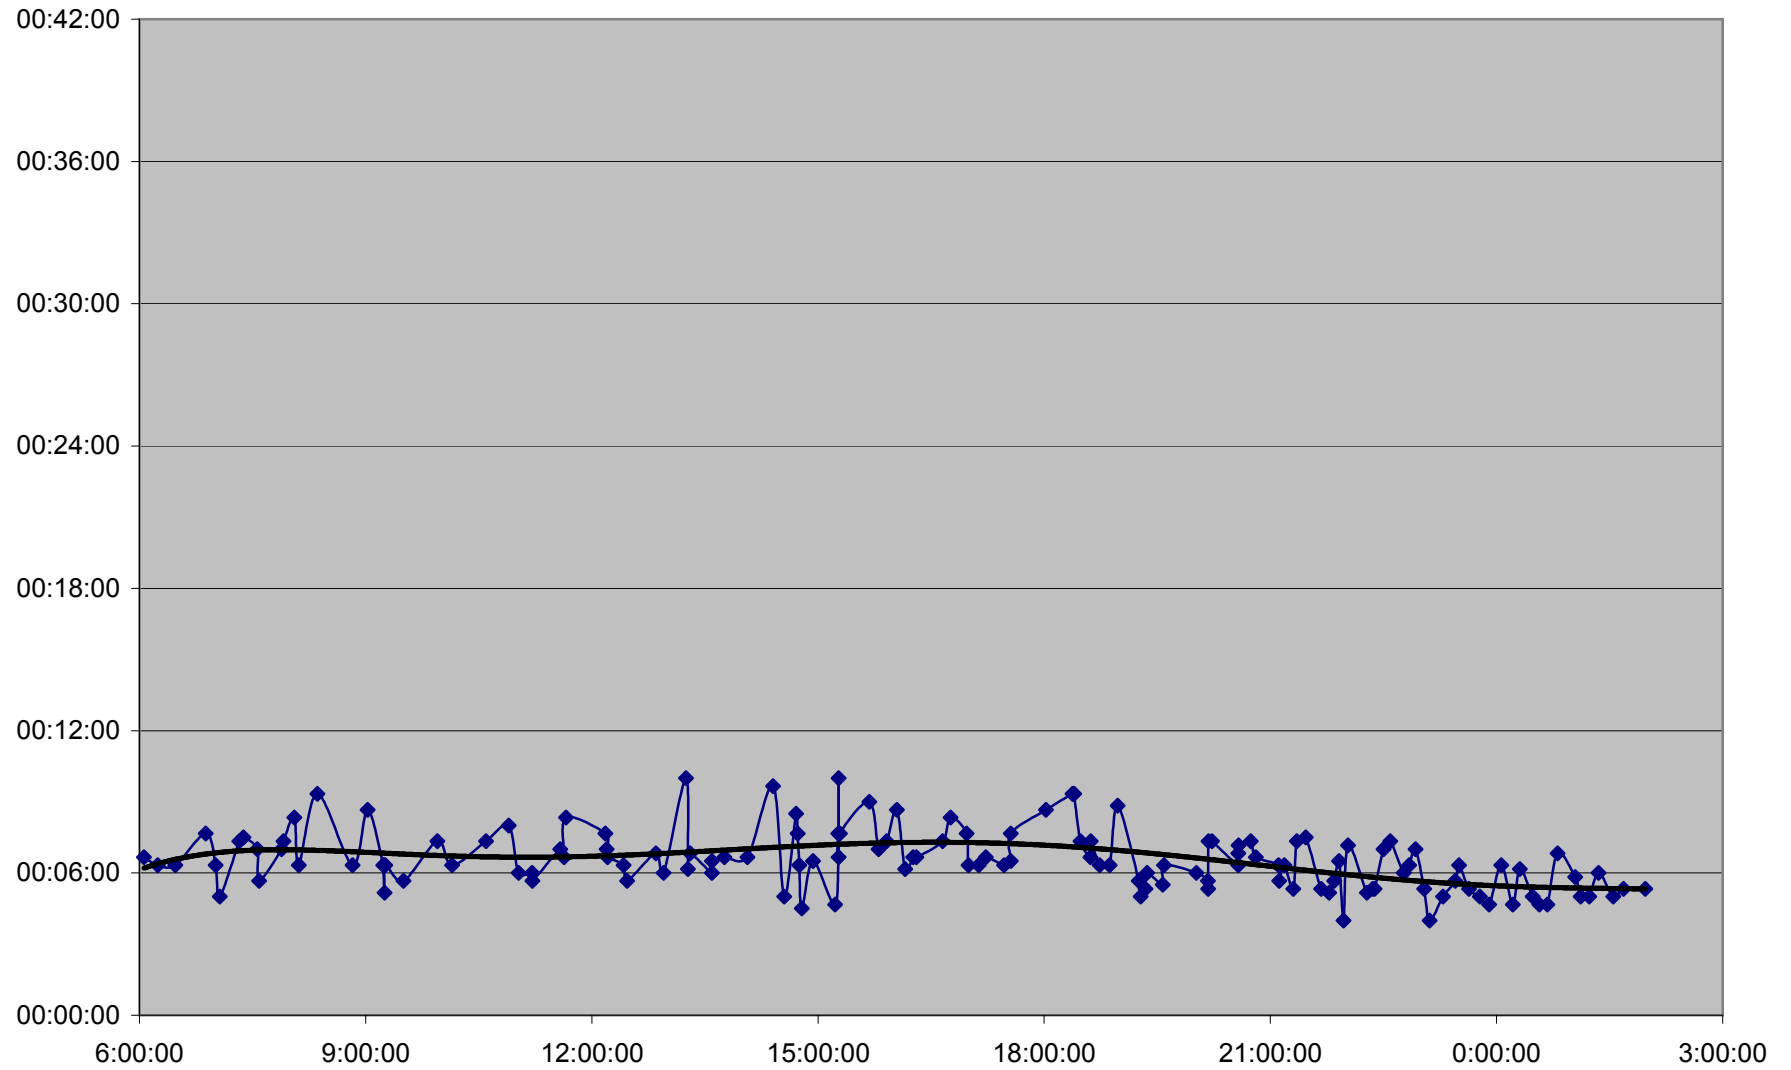

36 Finch West Link Times Tuesday 1 Nov 2011 from Keele to Jane Westbound

36 Finch West Link Times Tuesday 1 Nov 2011 from Jane to Weston Westbound

36 Finch West Link Times Tuesday 1 Nov 2011 from Weston to Islington Westbound

36 Finch West Link Times Tuesday 1 Nov 2011 from Islington to Martin Grove Westbound

**36 Finch West Link Times Tuesday 1 Nov 2011 from Martin Grove to Humberwood N of Loop
Westbound**