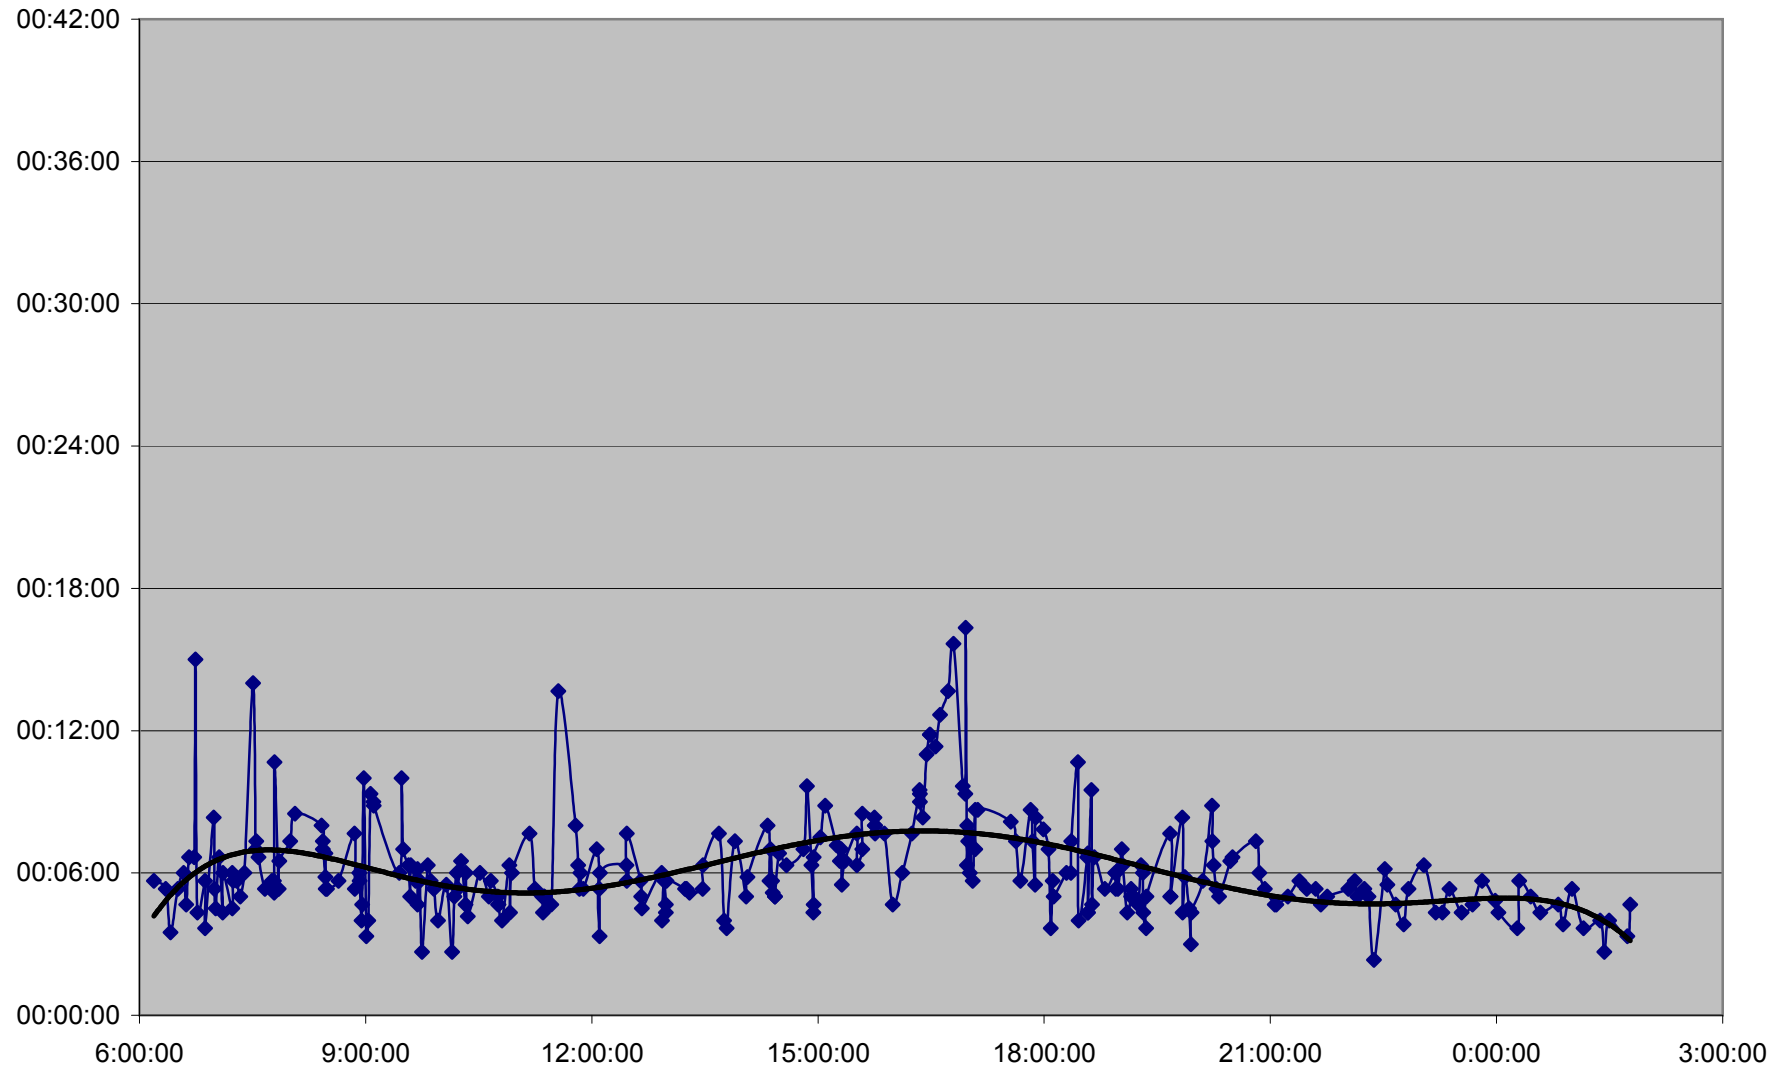

36 Finch West Link Times Tuesday 1 Nov 2011 from Yonge to Bathurst Westbound

36 Finch West Link Times Tuesday 1 Nov 2011 from Bathurst to Dufferin Westbound

36 Finch West Link Times Tuesday 1 Nov 2011 from Dufferin to Keele Westbound

36 Finch West Link Times Tuesday 1 Nov 2011 from Keele to Jane Westbound

36 Finch West Link Times Tuesday 1 Nov 2011 from Jane to Weston Westbound

36 Finch West Link Times Tuesday 1 Nov 2011 from Weston to Islington Westbound

36 Finch West Link Times Tuesday 1 Nov 2011 from Islington to Martin Grove Westbound

**36 Finch West Link Times Tuesday 1 Nov 2011 from Martin Grove to Humberwood N of Loop
Westbound**