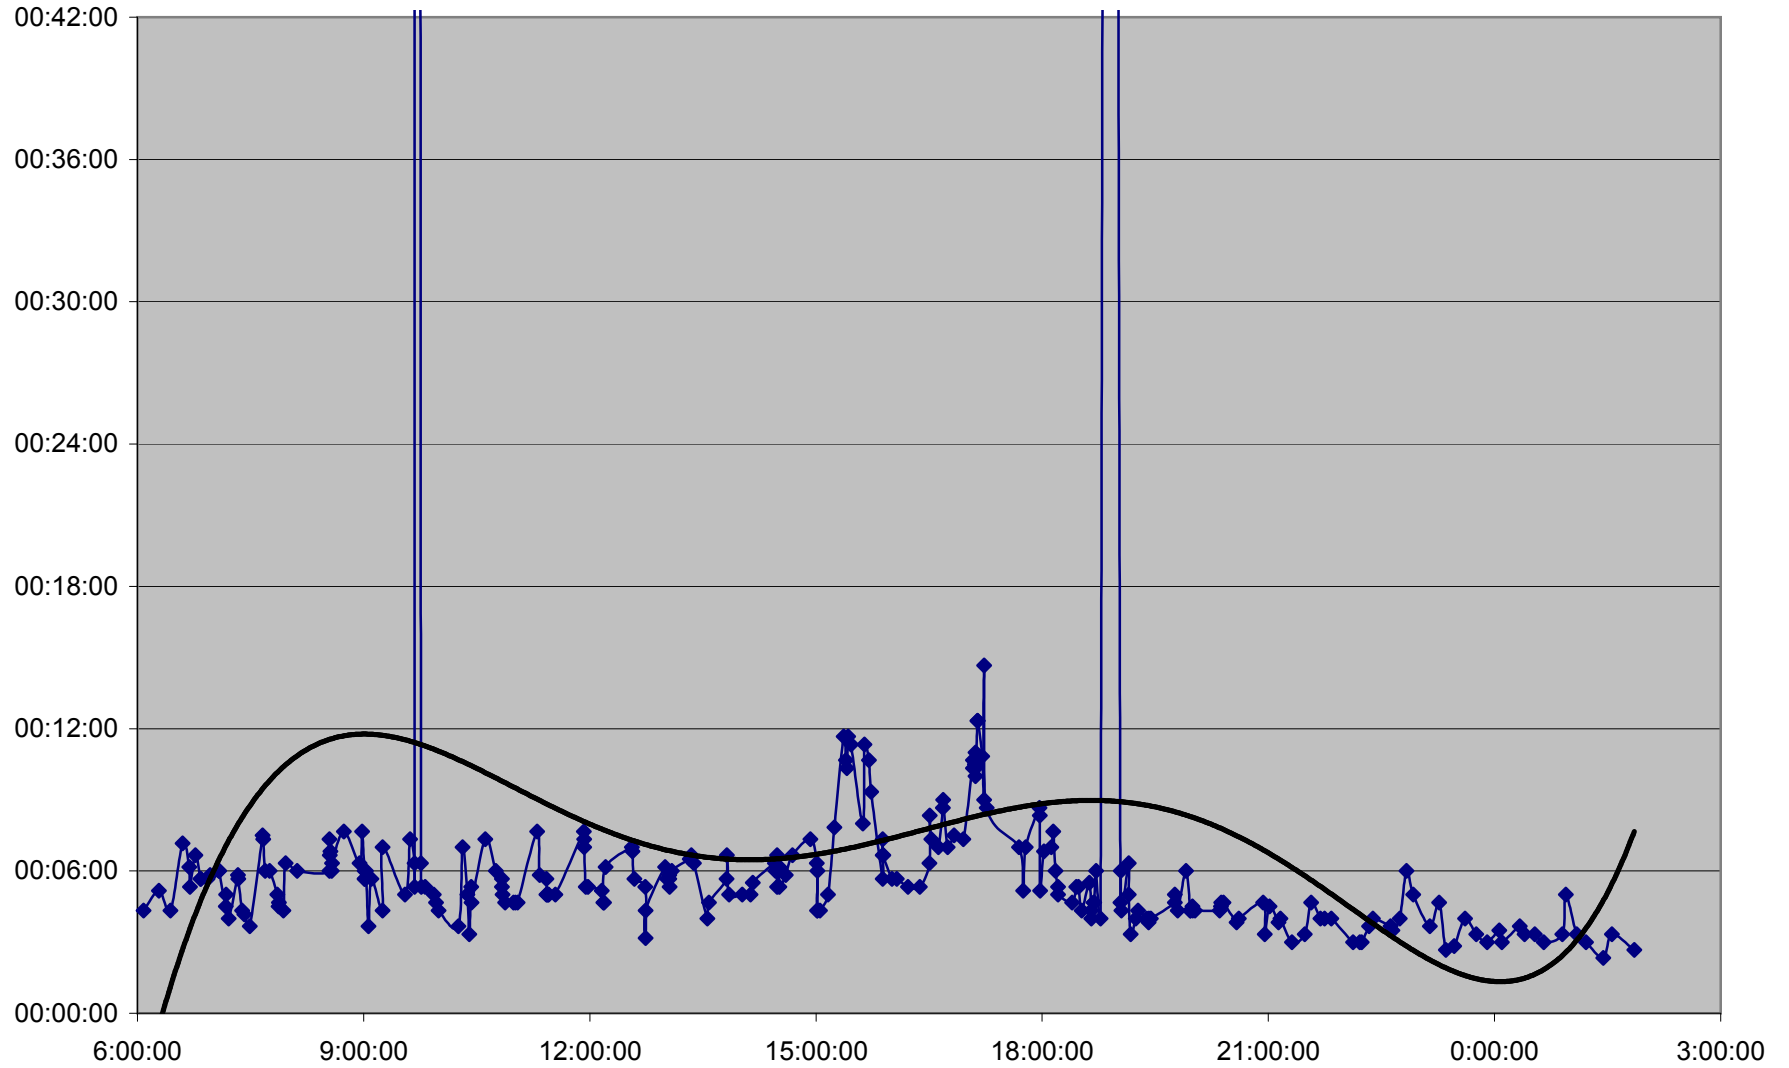

36 Finch West Link Times Tuesday 1 Nov 2011 from Yonge to Bathurst Westbound

36 Finch West Link Times Tuesday 1 Nov 2011 from Bathurst to Dufferin Westbound

36 Finch West Link Times Tuesday 1 Nov 2011 from Dufferin to Keele Westbound

36 Finch West Link Times Tuesday 1 Nov 2011 from Keele to Jane Westbound

36 Finch West Link Times Tuesday 1 Nov 2011 from Jane to Weston Westbound

36 Finch West Link Times Tuesday 1 Nov 2011 from Weston to Islington Westbound

36 Finch West Link Times Tuesday 1 Nov 2011 from Islington to Martin Grove Westbound

**36 Finch West Link Times Tuesday 1 Nov 2011 from Martin Grove to Humberwood N of Loop
Westbound**