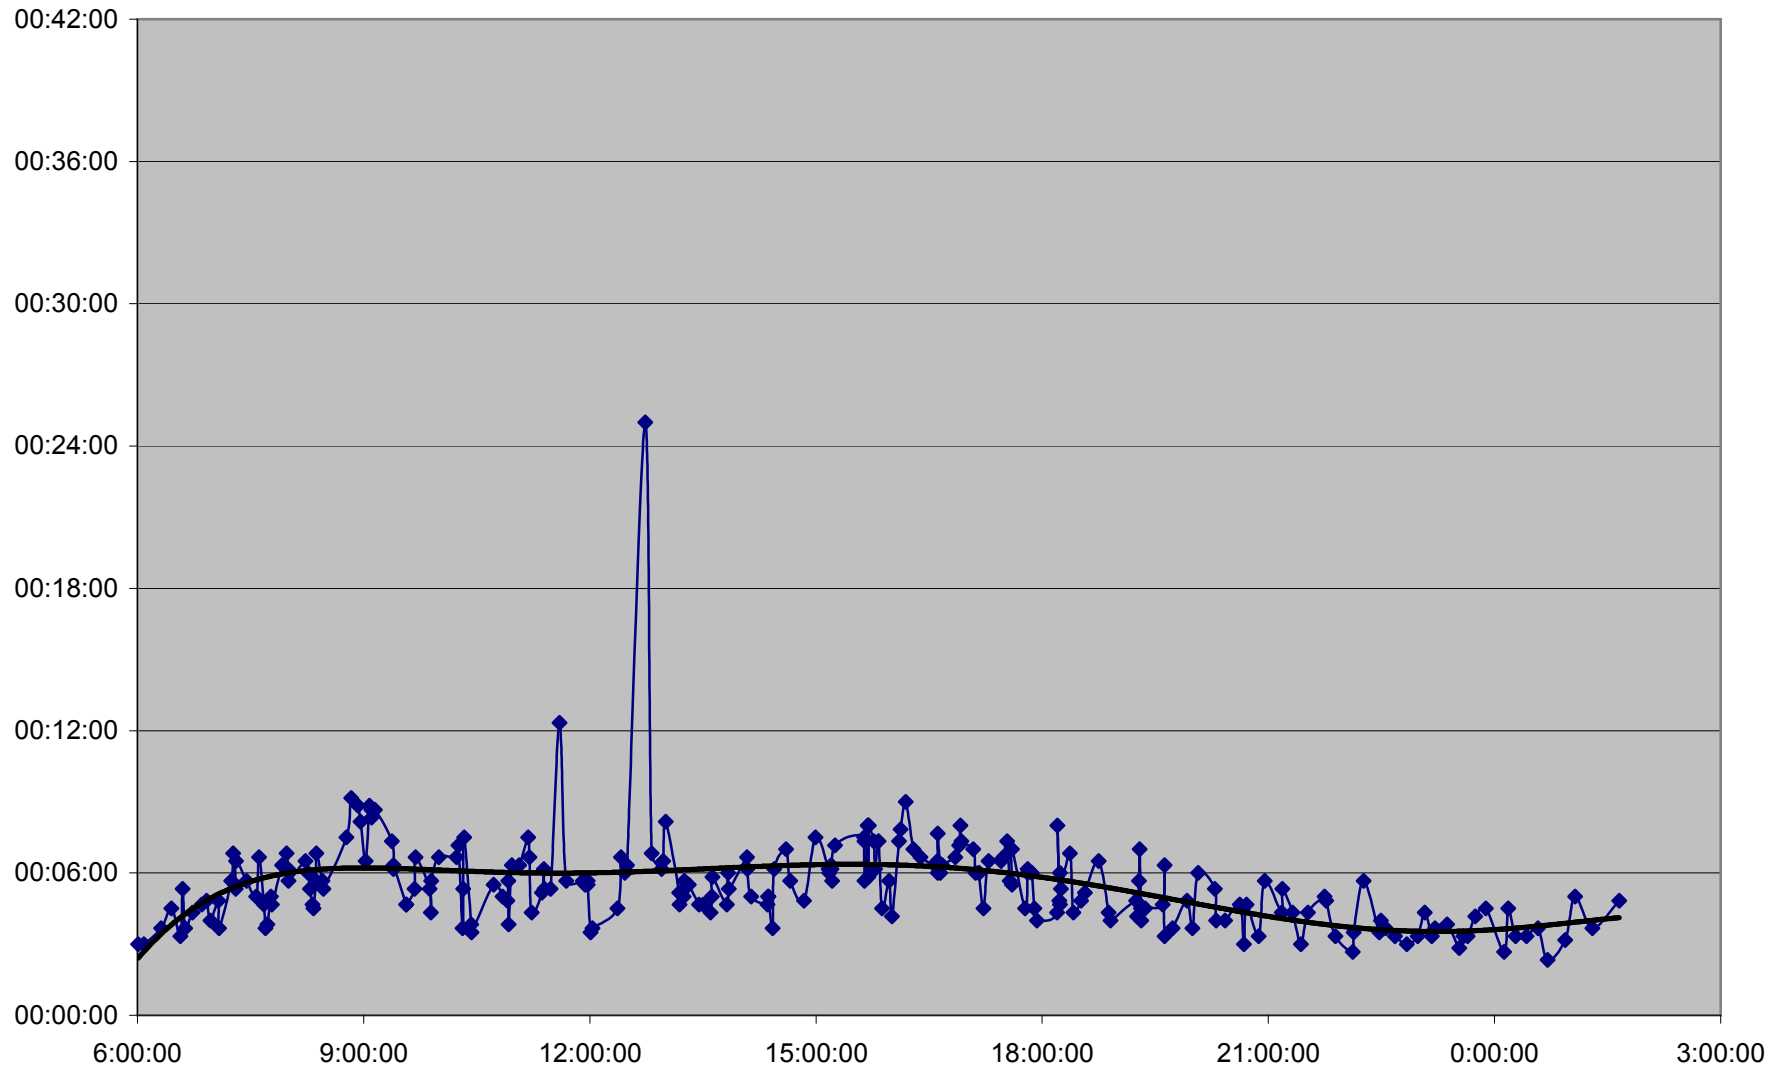

**36 Finch West Link Times Tuesday 1 Nov 2011 from Humberwood N of Loop to Martin Grove Eastbound**

### 36 Finch West Link Times Tuesday 1 Nov 2011 from Martin Grove to Islington Eastbound

36 Finch West Link Times Tuesday 1 Nov 2011 from Islington to Weston Eastbound

36 Finch West Link Times Tuesday 1 Nov 2011 from Weston to Jane Eastbound

36 Finch West Link Times Tuesday 1 Nov 2011 from Jane to Keele Eastbound

36 Finch West Link Times Tuesday 1 Nov 2011 from Keele to Dufferin Eastbound