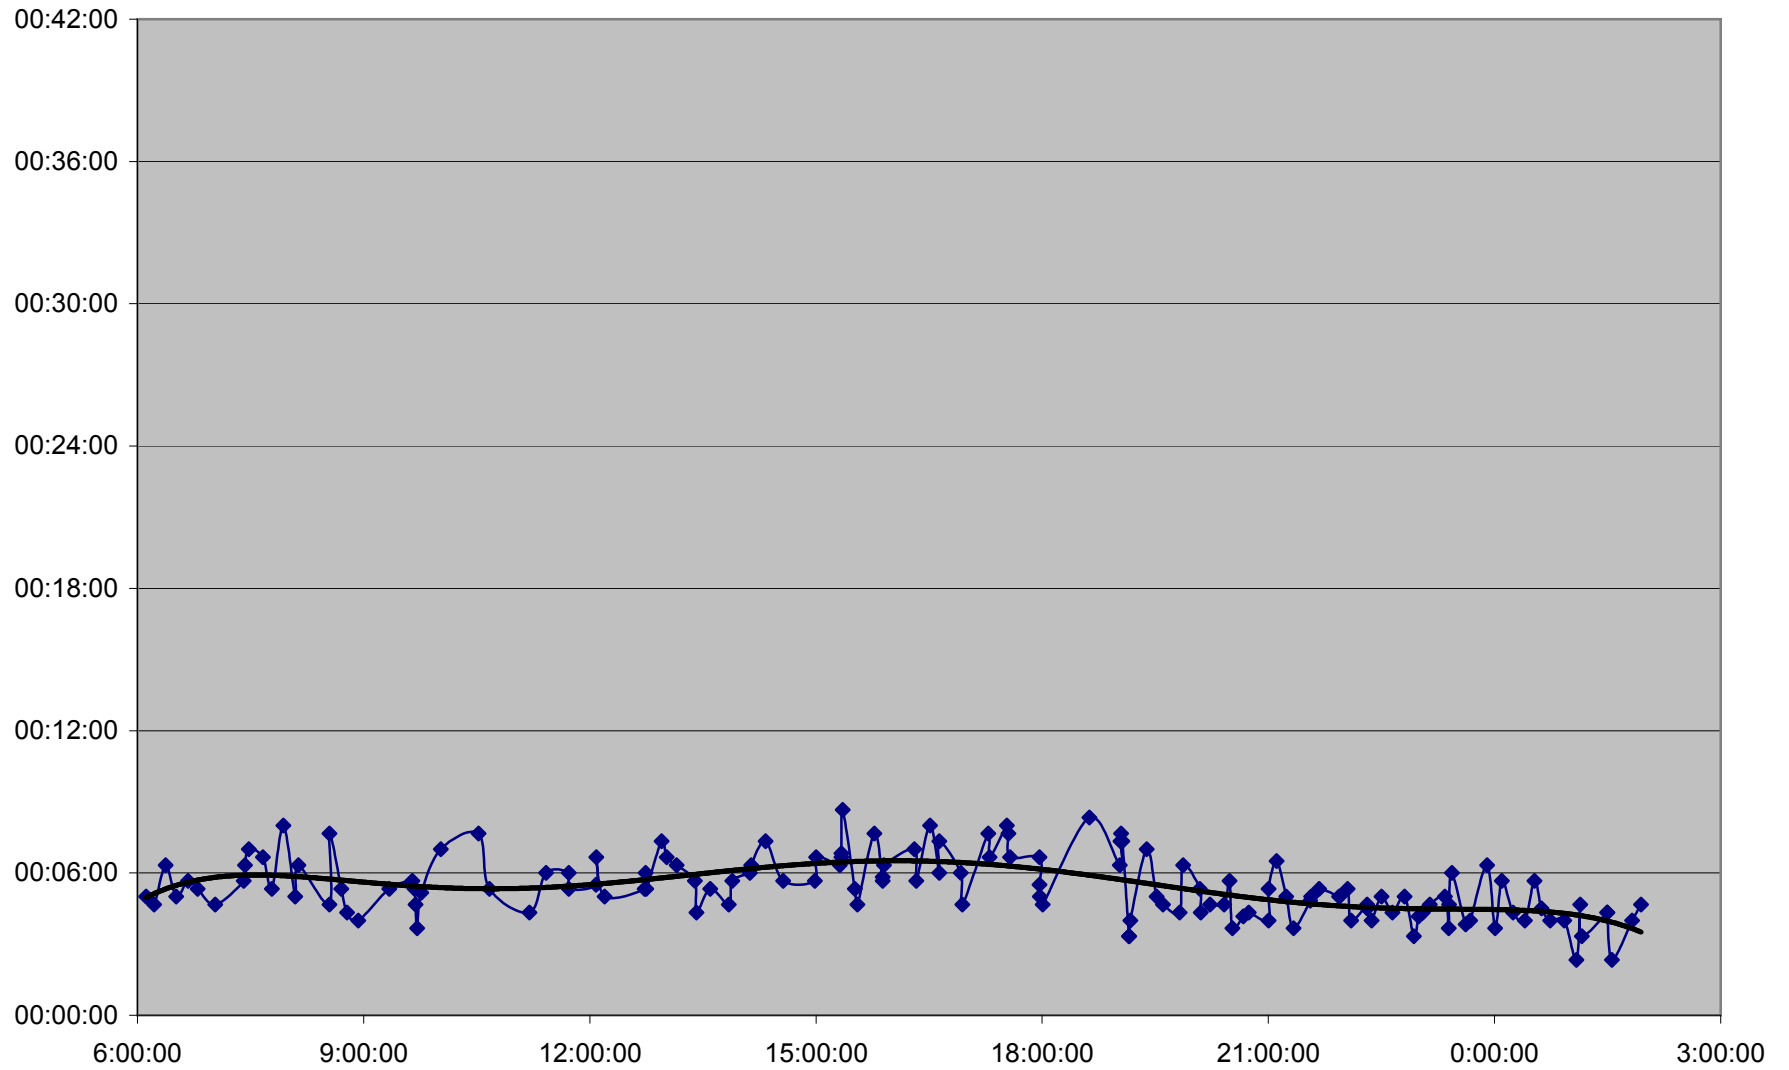

**36 Finch West Link Times Tuesday 1 Nov 2011 from Humberwood N of Loop to Martin Grove Eastbound**

### 36 Finch West Link Times Tuesday 1 Nov 2011 from Martin Grove to Islington Eastbound

36 Finch West Link Times Tuesday 1 Nov 2011 from Islington to Weston Eastbound

36 Finch West Link Times Tuesday 1 Nov 2011 from Weston to Jane Eastbound

36 Finch West Link Times Tuesday 1 Nov 2011 from Jane to Keele Eastbound

36 Finch West Link Times Tuesday 1 Nov 2011 from Keele to Dufferin Eastbound