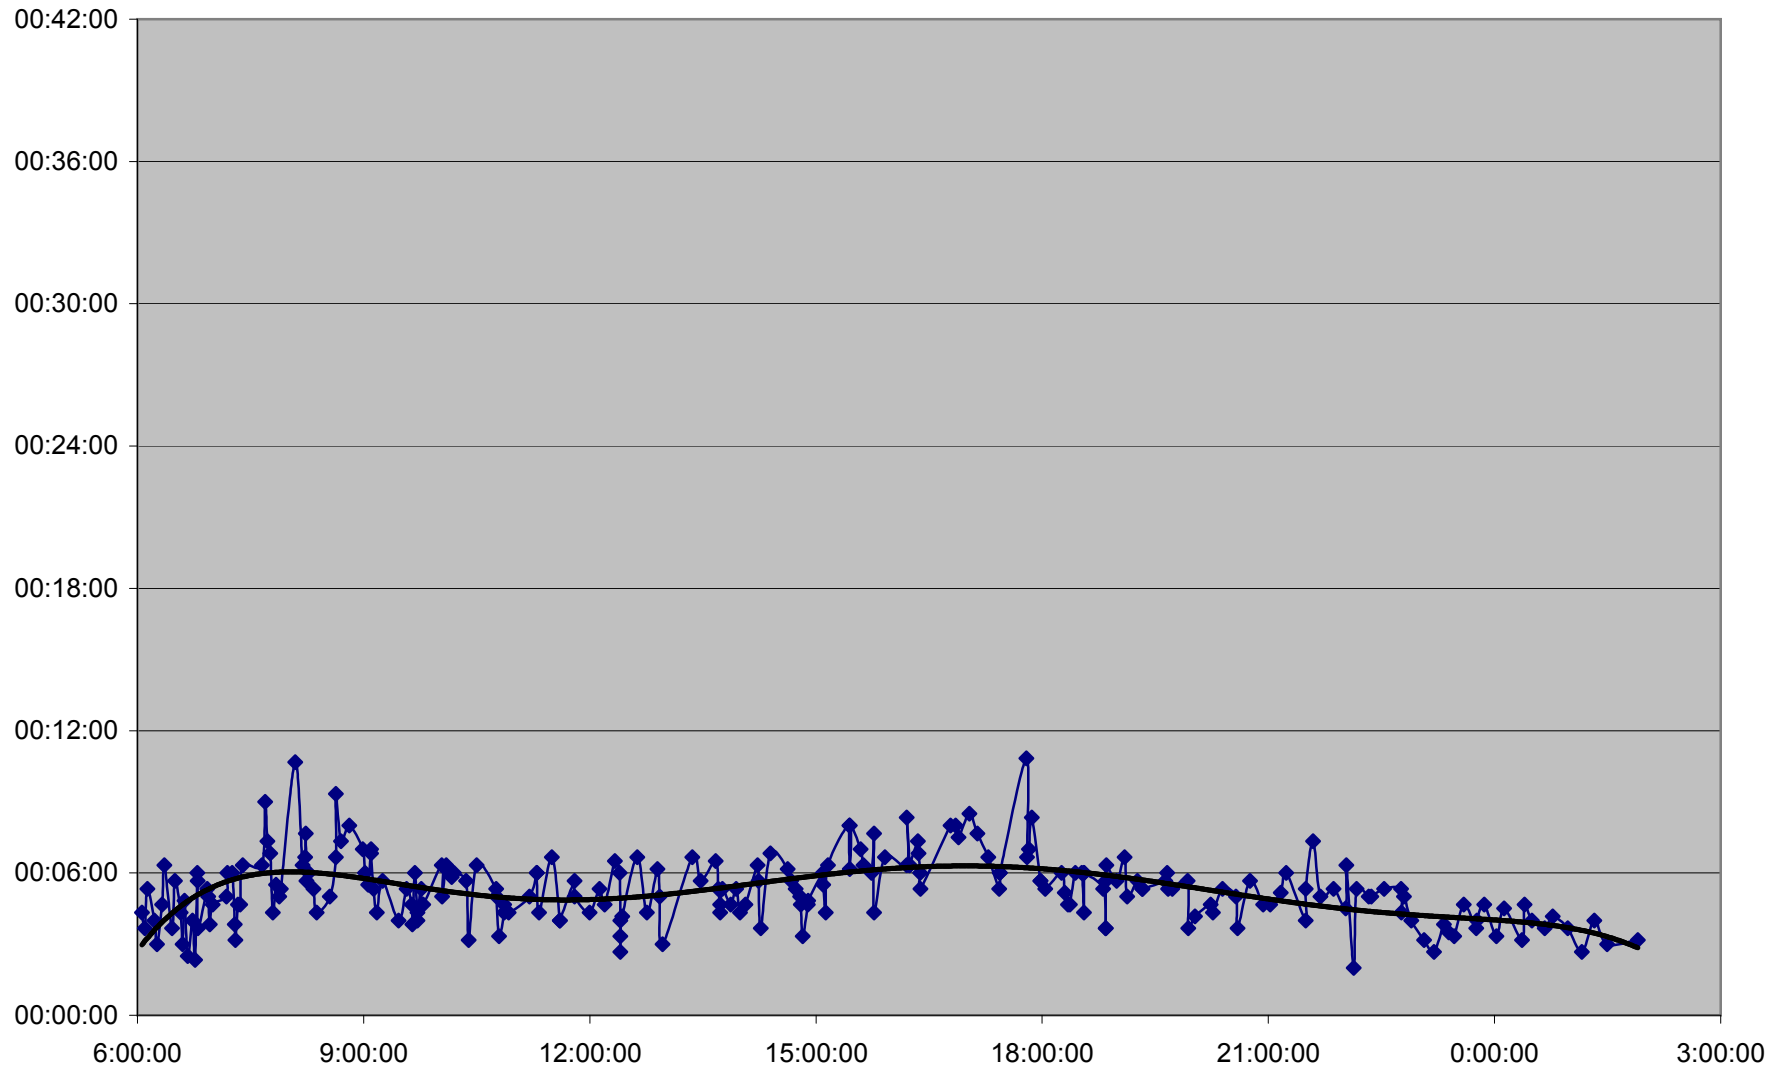

36 Finch West Link Times Tuesday 1 Nov 2011 from Bathurst to Yonge Eastbound

36 Finch West Link Times Tuesday 1 Nov 2011 from Dufferin to Bathurst Eastbound