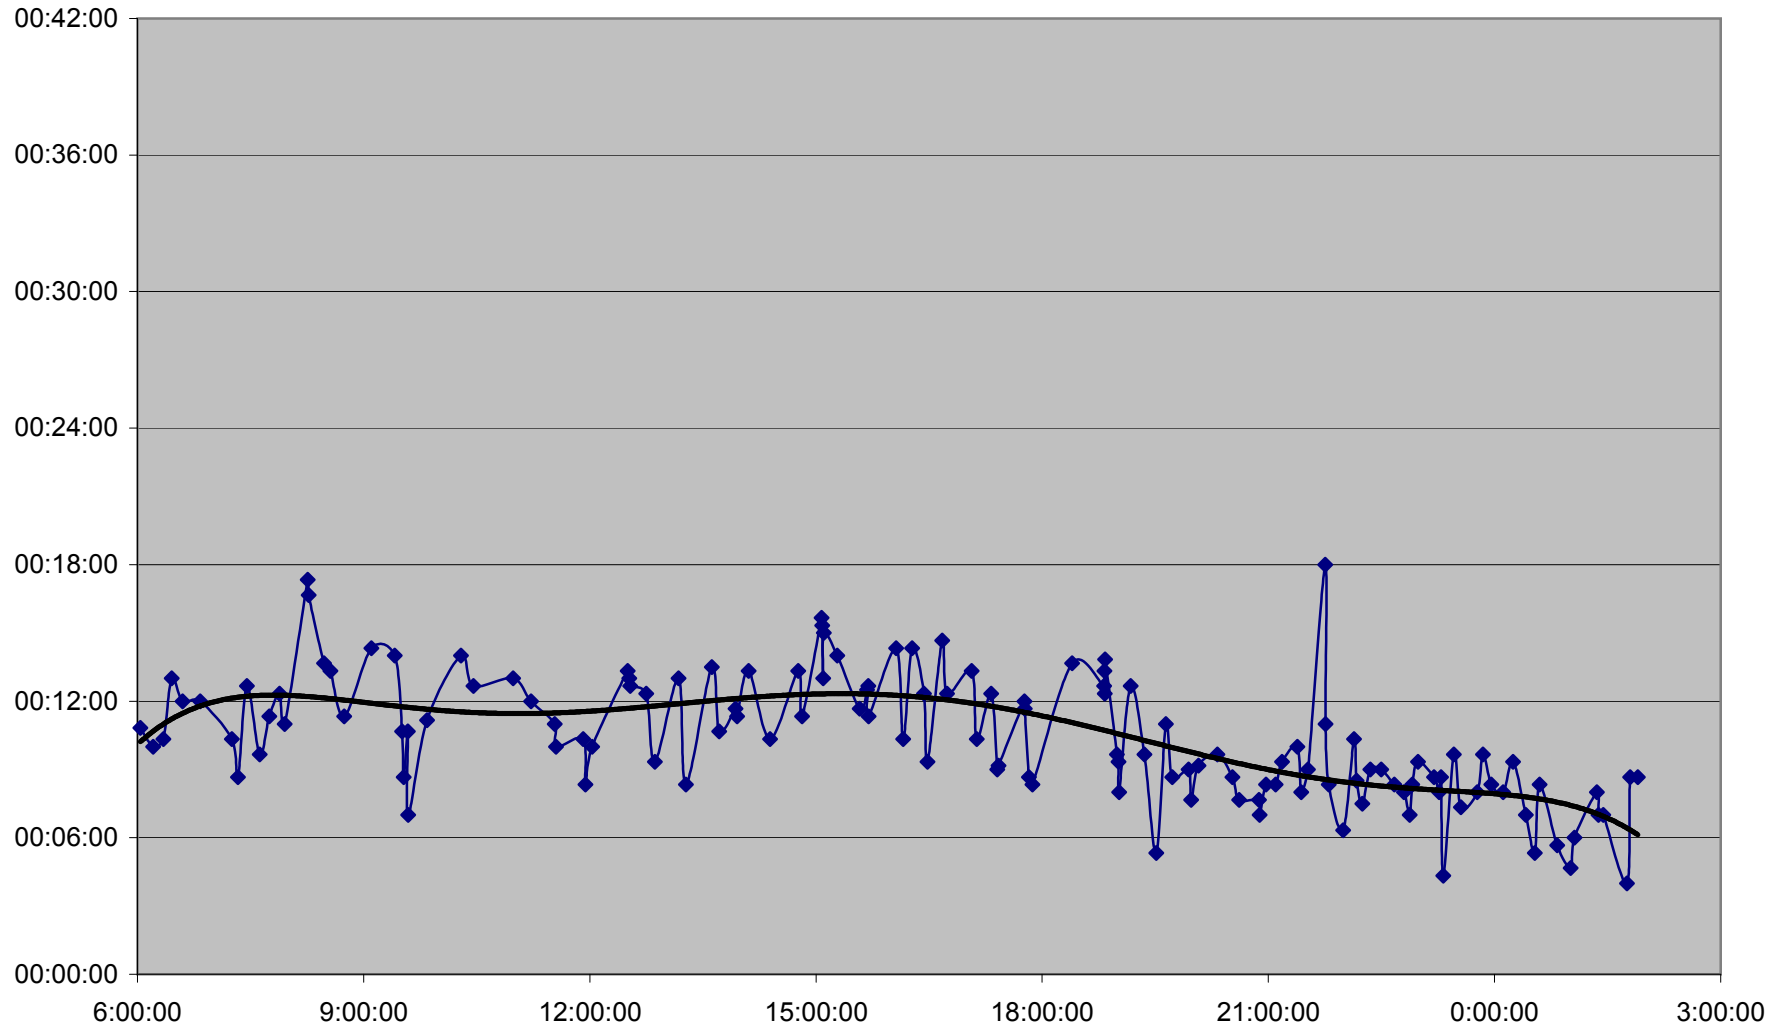

**36 Finch West Link Times Tuesday 1 Nov 2011 from Humberwood N of Loop to Martin Grove Eastbound**

### 36 Finch West Link Times Tuesday 1 Nov 2011 from Martin Grove to Islington Eastbound

36 Finch West Link Times Tuesday 1 Nov 2011 from Islington to Weston Eastbound

36 Finch West Link Times Tuesday 1 Nov 2011 from Weston to Jane Eastbound

36 Finch West Link Times Tuesday 1 Nov 2011 from Jane to Keele Eastbound

36 Finch West Link Times Tuesday 1 Nov 2011 from Keele to Dufferin Eastbound