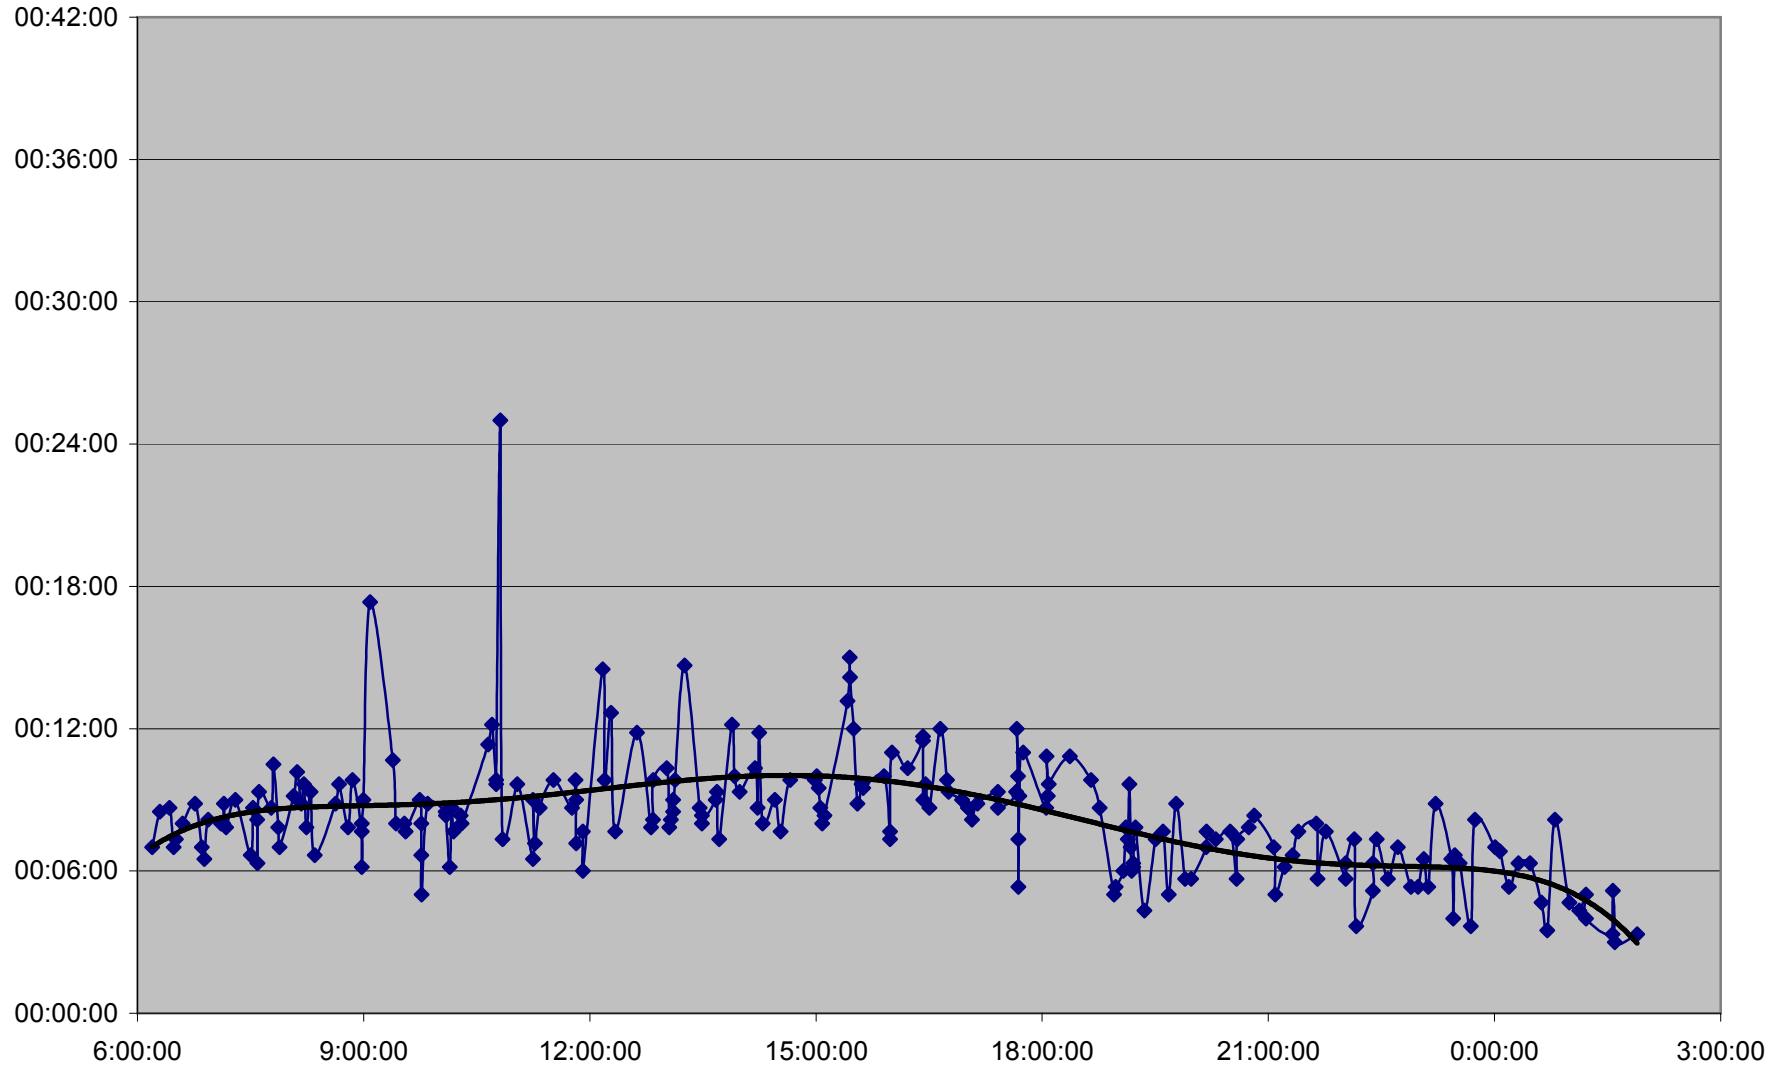

**36 Finch West Link Times Tuesday 1 Nov 2011 from Humberwood N of Loop to Martin Grove Eastbound**

### 36 Finch West Link Times Tuesday 1 Nov 2011 from Martin Grove to Islington Eastbound

36 Finch West Link Times Tuesday 1 Nov 2011 from Islington to Weston Eastbound

36 Finch West Link Times Tuesday 1 Nov 2011 from Weston to Jane Eastbound

36 Finch West Link Times Tuesday 1 Nov 2011 from Jane to Keele Eastbound

36 Finch West Link Times Tuesday 1 Nov 2011 from Keele to Dufferin Eastbound