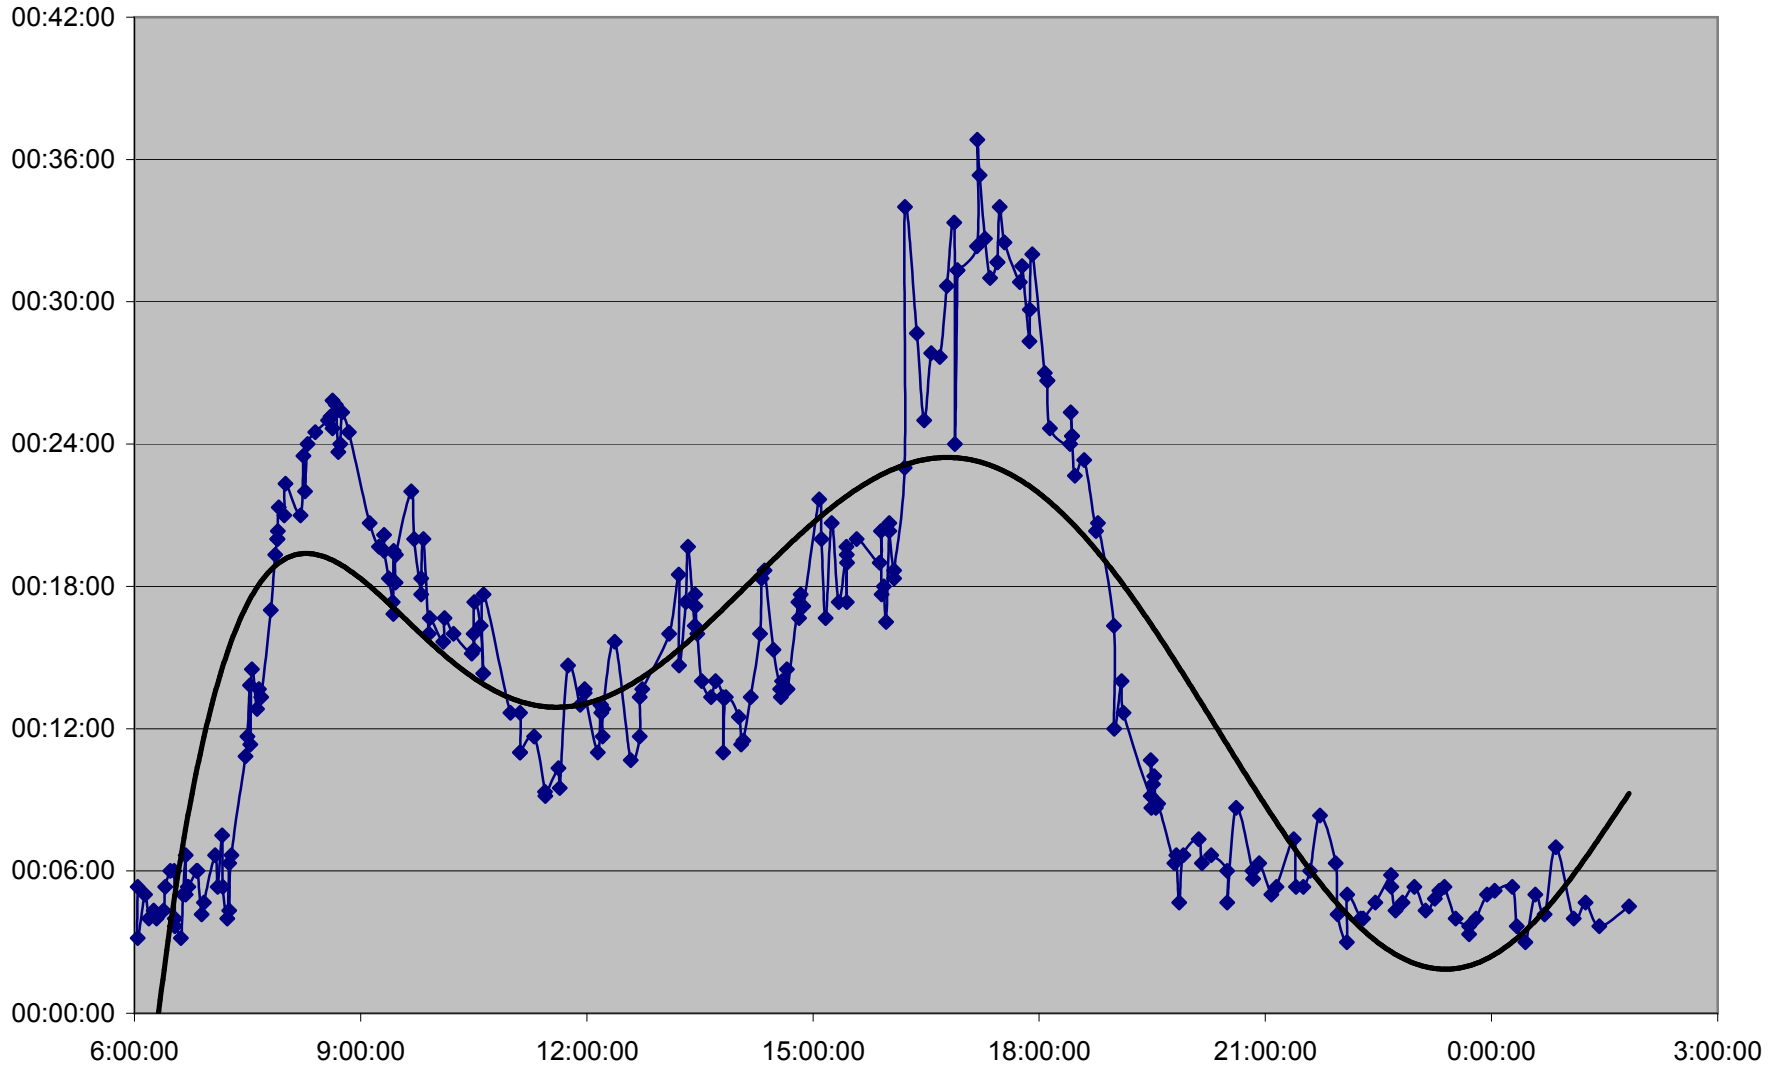

### 36 Finch West Link Times Tuesday 1 Nov 2011 from Martin Grove to Islington Eastbound

36 Finch West Link Times Tuesday 1 Nov 2011 from Islington to Weston Eastbound

36 Finch West Link Times Tuesday 1 Nov 2011 from Weston to Jane Eastbound

36 Finch West Link Times Tuesday 1 Nov 2011 from Jane to Keele Eastbound

36 Finch West Link Times Tuesday 1 Nov 2011 from Keele to Dufferin Eastbound