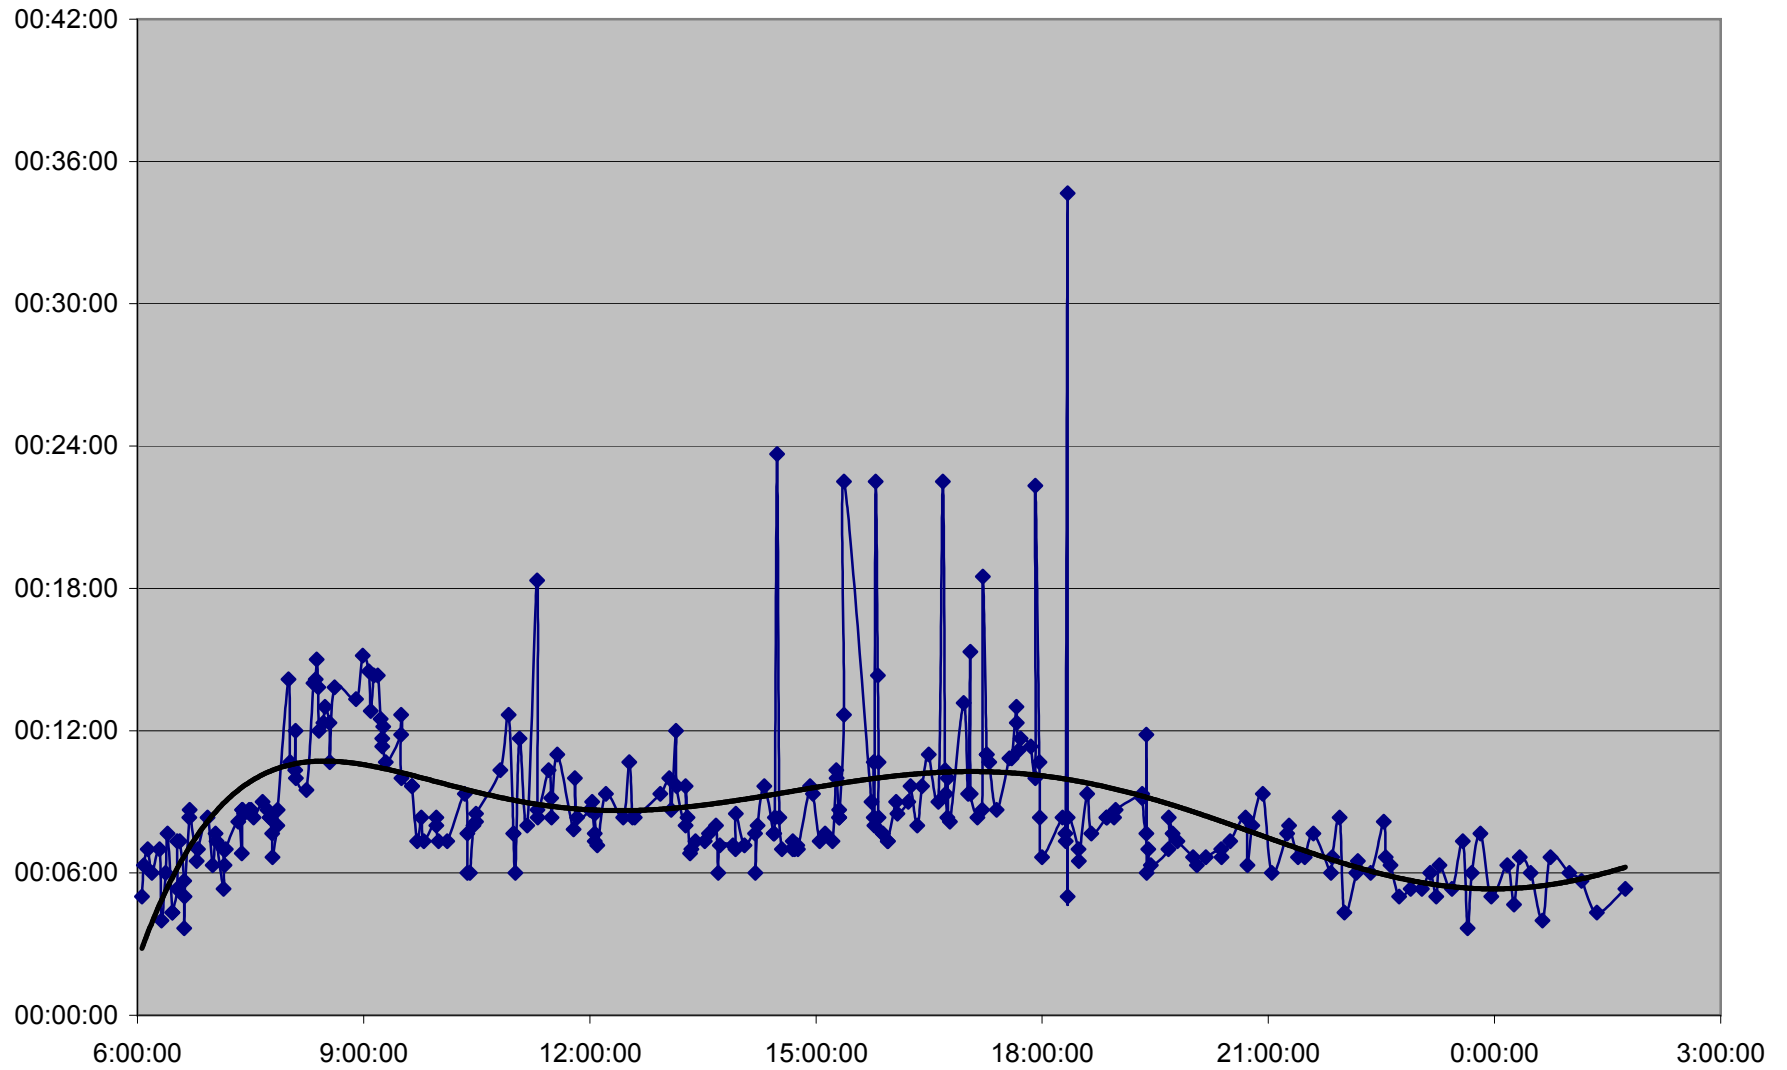

### 36 Finch West Link Times Tuesday 1 Nov 2011 from Martin Grove to Islington Eastbound

36 Finch West Link Times Tuesday 1 Nov 2011 from Islington to Weston Eastbound

36 Finch West Link Times Tuesday 1 Nov 2011 from Weston to Jane Eastbound

36 Finch West Link Times Tuesday 1 Nov 2011 from Jane to Keele Eastbound

36 Finch West Link Times Tuesday 1 Nov 2011 from Keele to Dufferin Eastbound