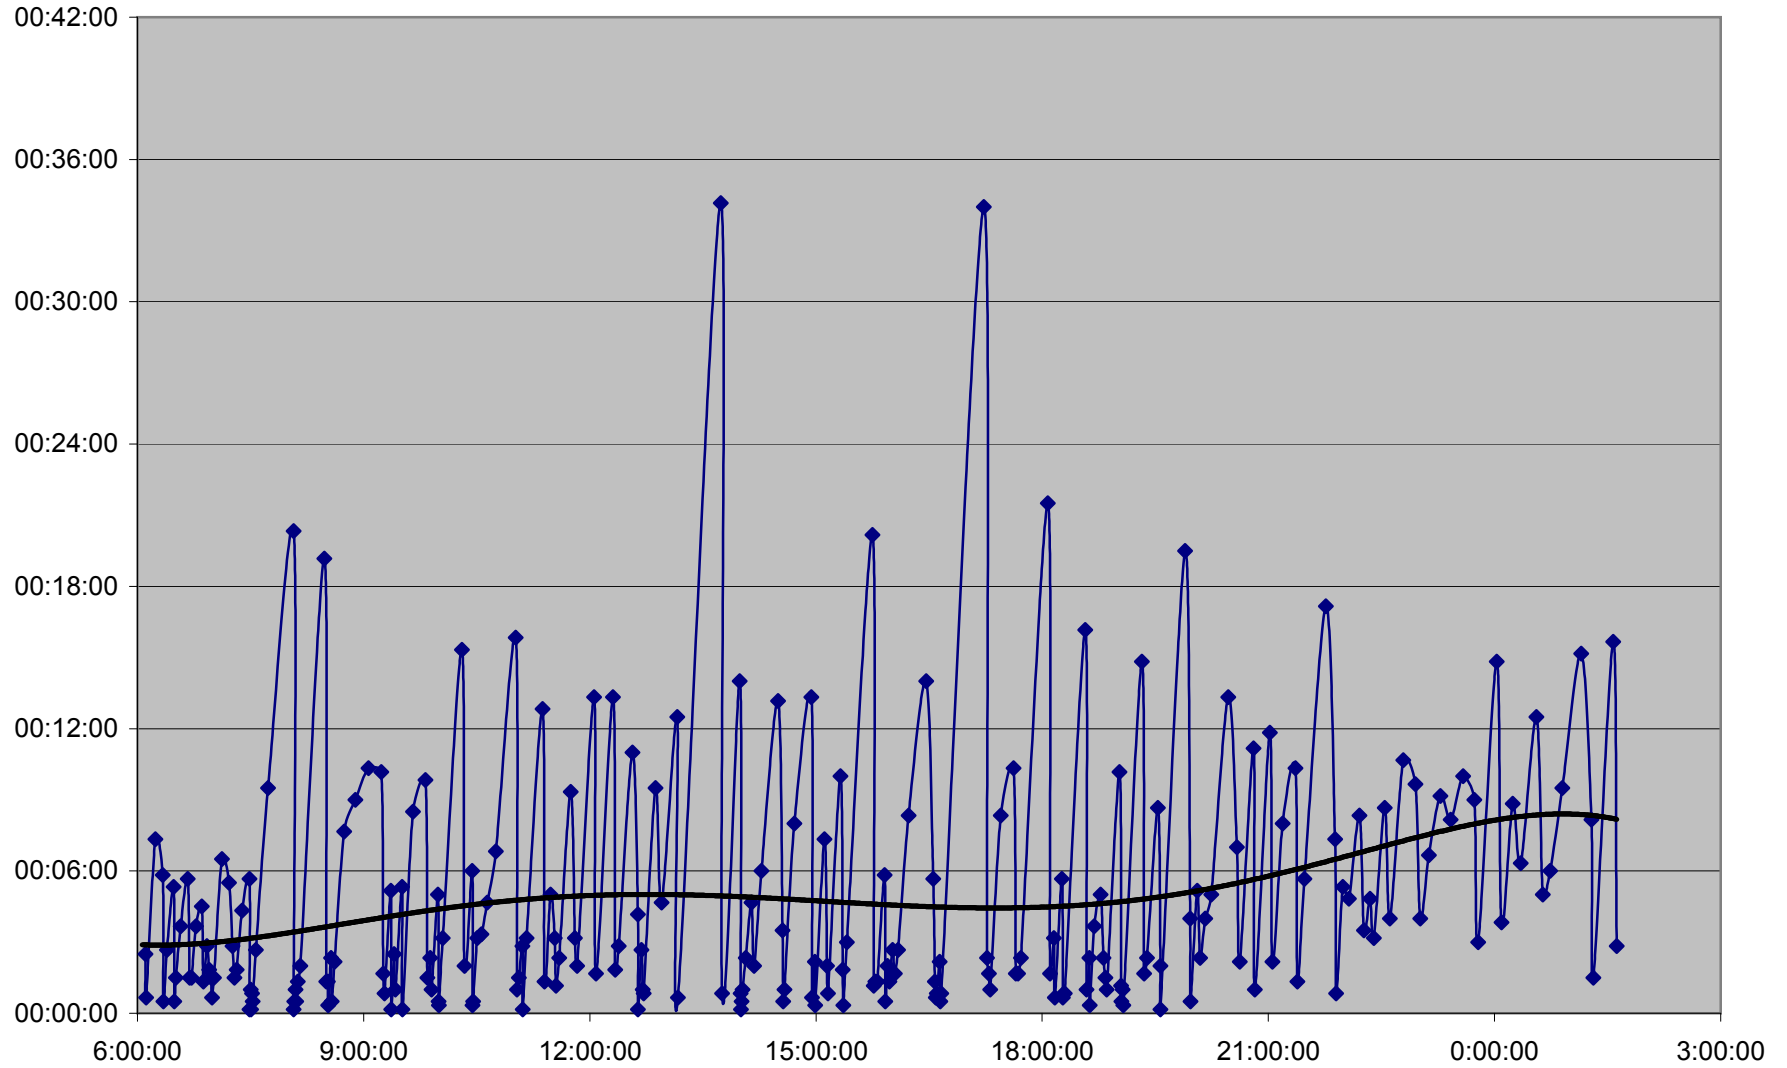

36 Finch West Headways Tuesday 1 Nov 2011 at Yonge Westbound