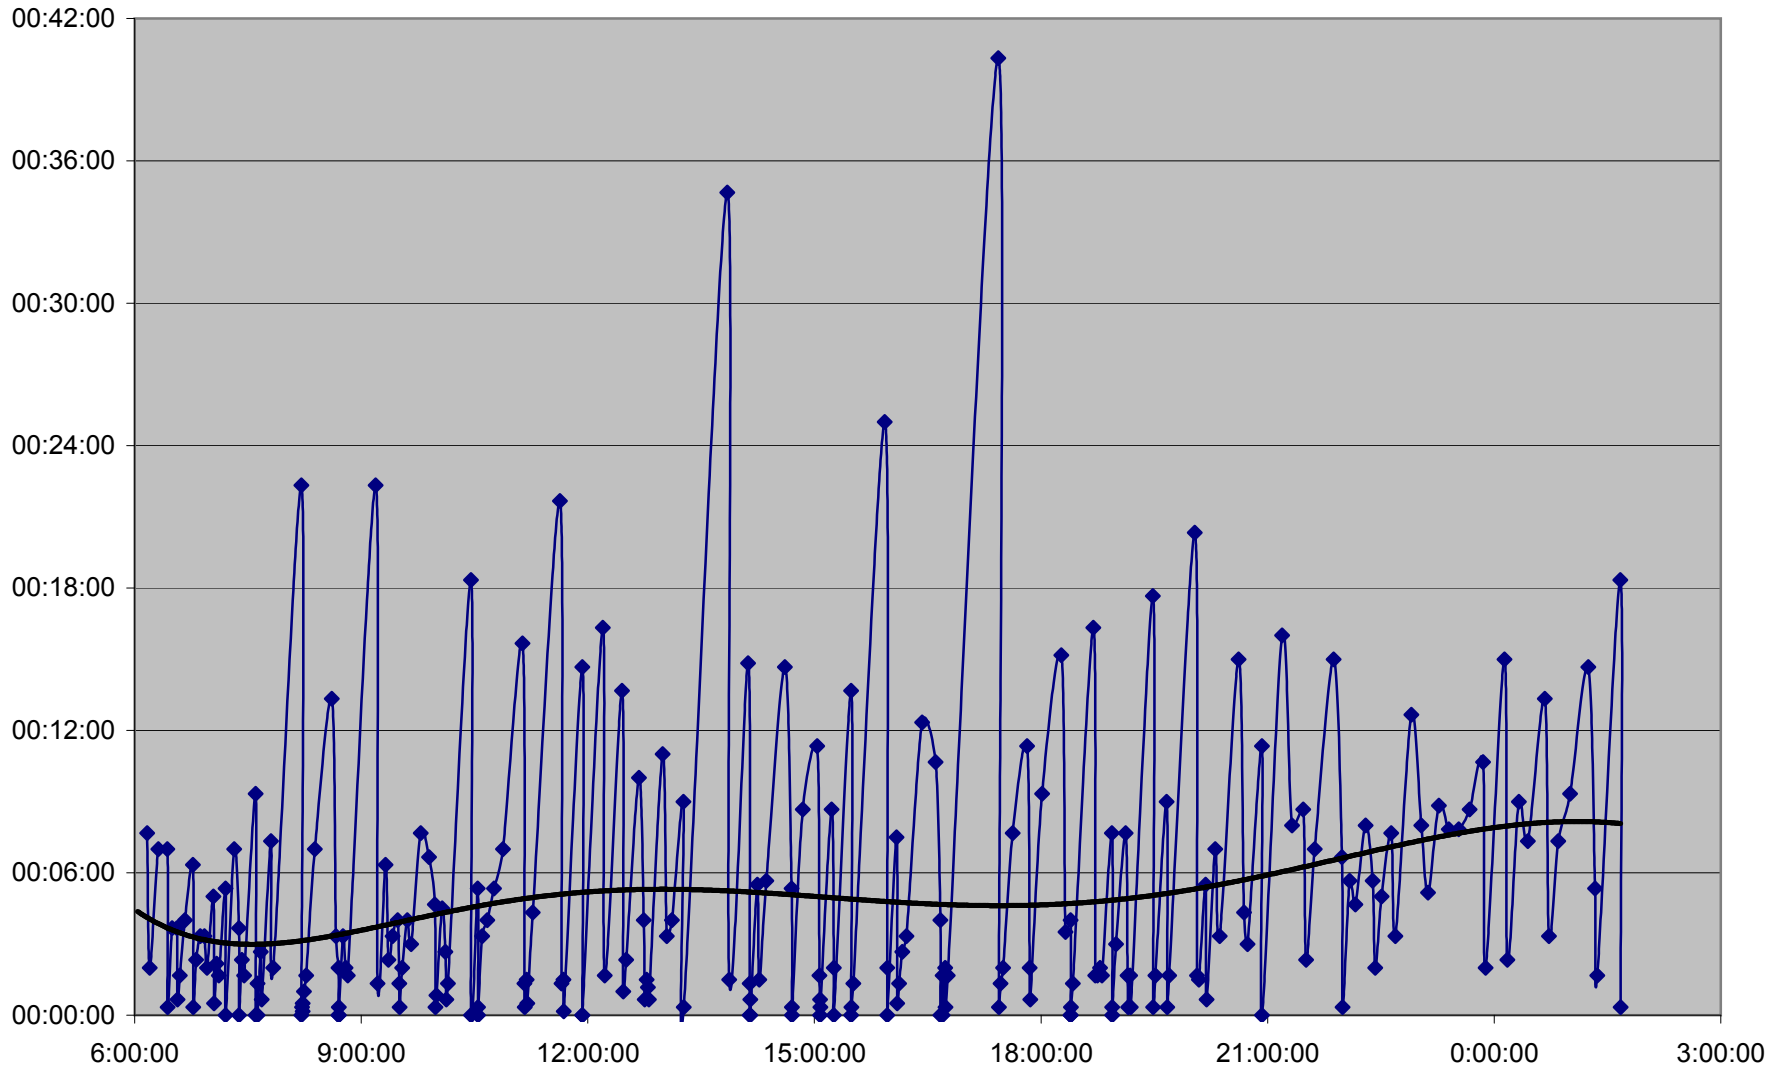

36 Finch West Headways Tuesday 1 Nov 2011 at Yonge Westbound

36 Finch West Headways Tuesday 1 Nov 2011 at Bathurst Westbound

36 Finch West Headways Tuesday 1 Nov 2011 at Dufferin Westbound

36 Finch West Headways Tuesday 1 Nov 2011 at Keele Westbound

36 Finch West Headways Tuesday 1 Nov 2011 at Humberwood N of Loop Westbound