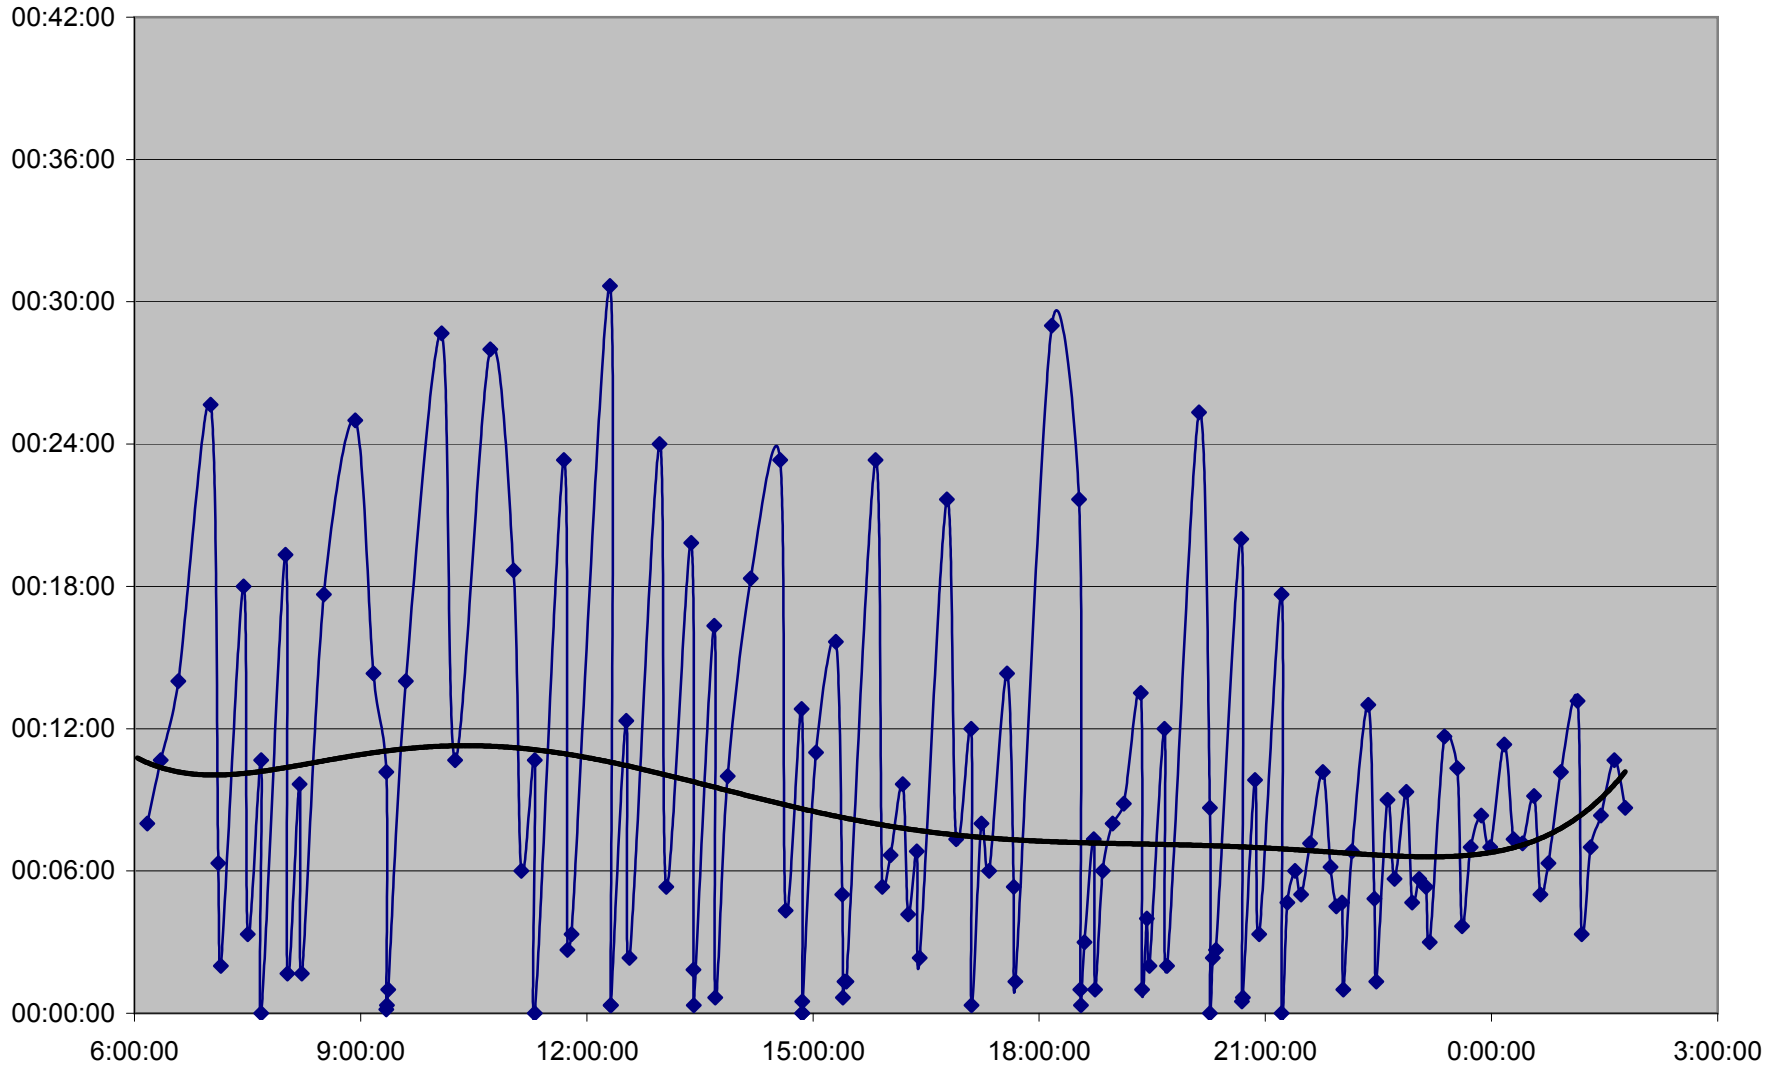

36 Finch West Headways Tuesday 1 Nov 2011 at Humberwood N of Loop Westbound