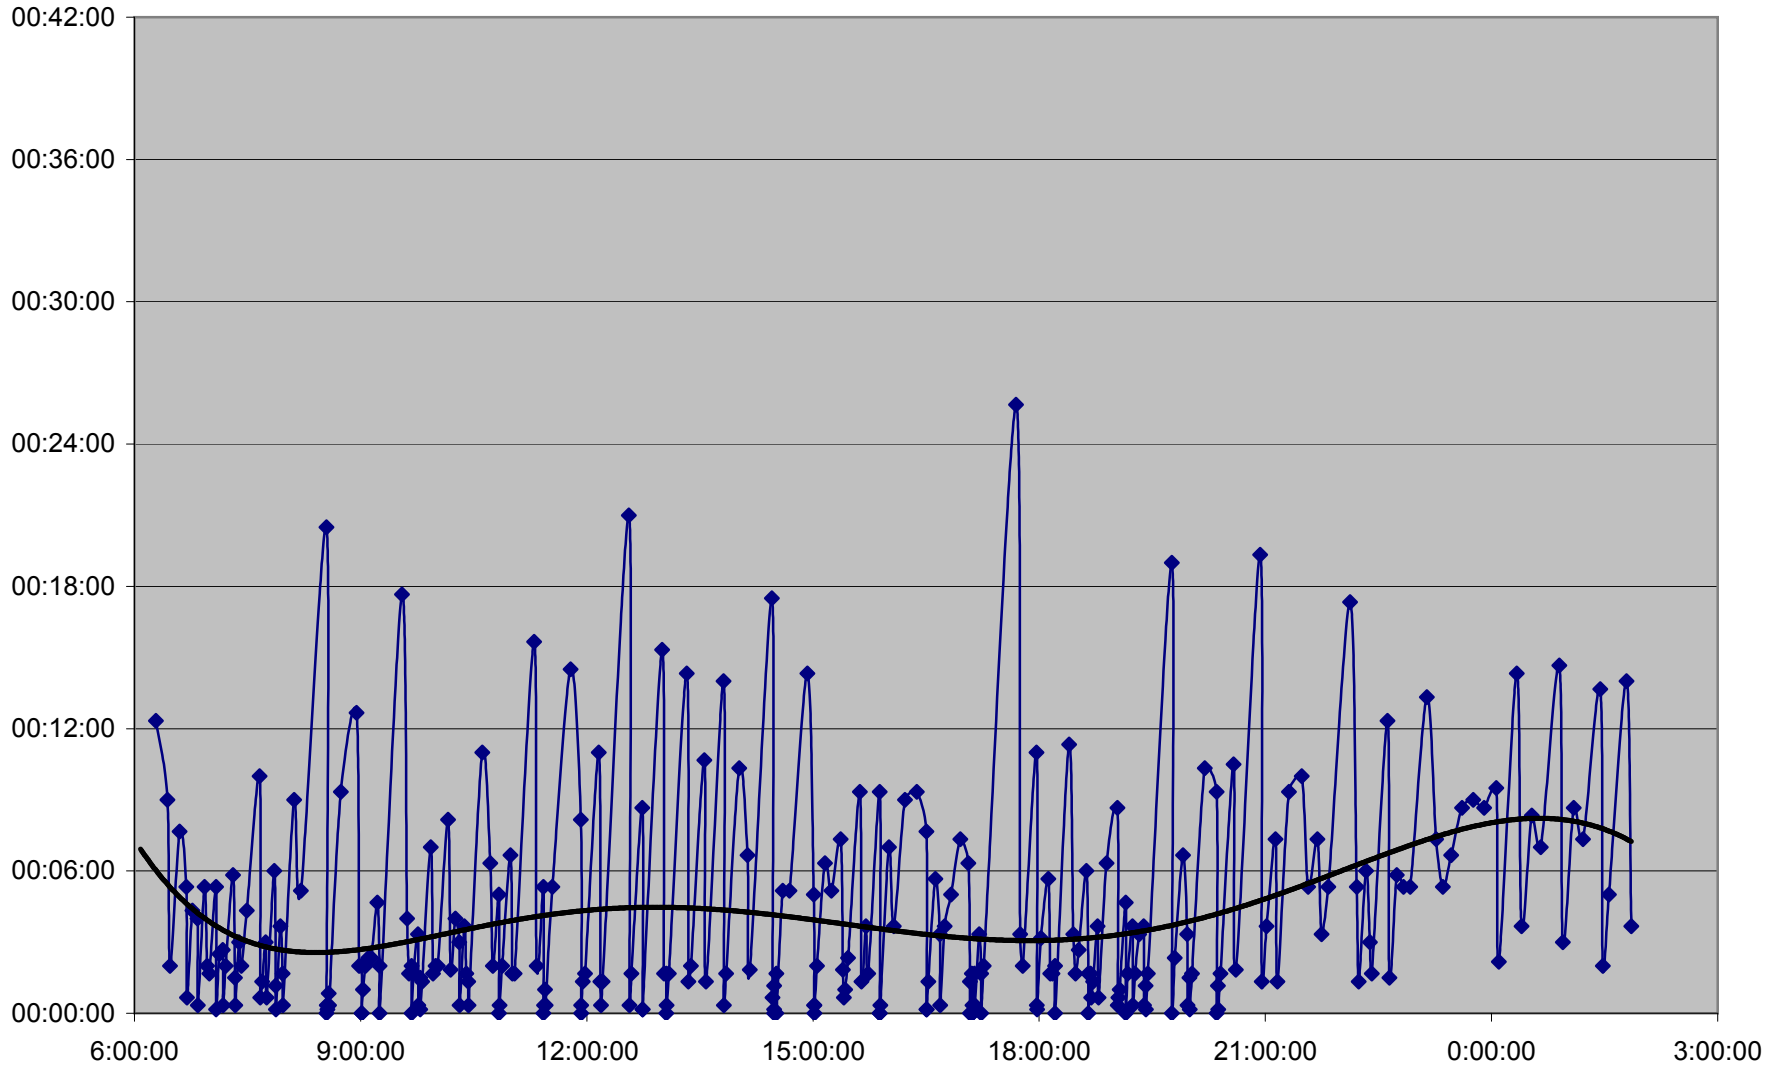

36 Finch West Headways Tuesday 1 Nov 2011 at Jane Westbound