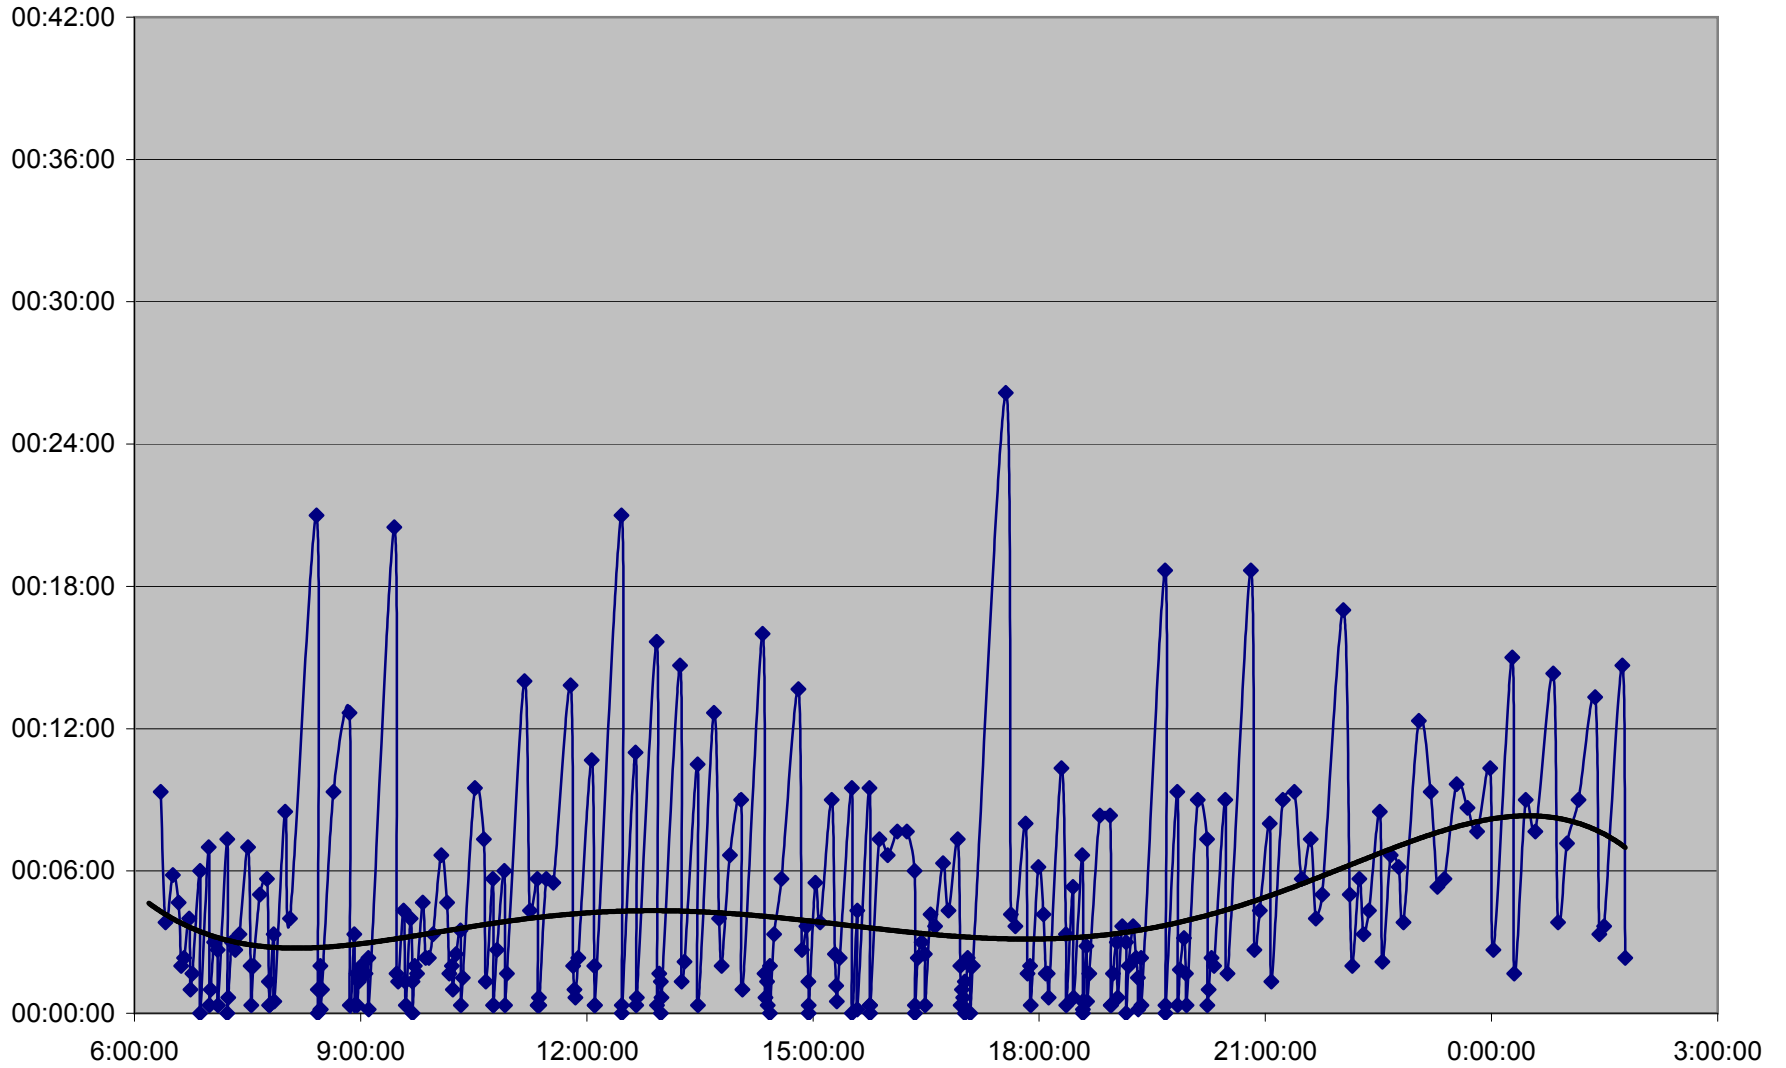

36 Finch West Headways Tuesday 1 Nov 2011 at Keele Westbound