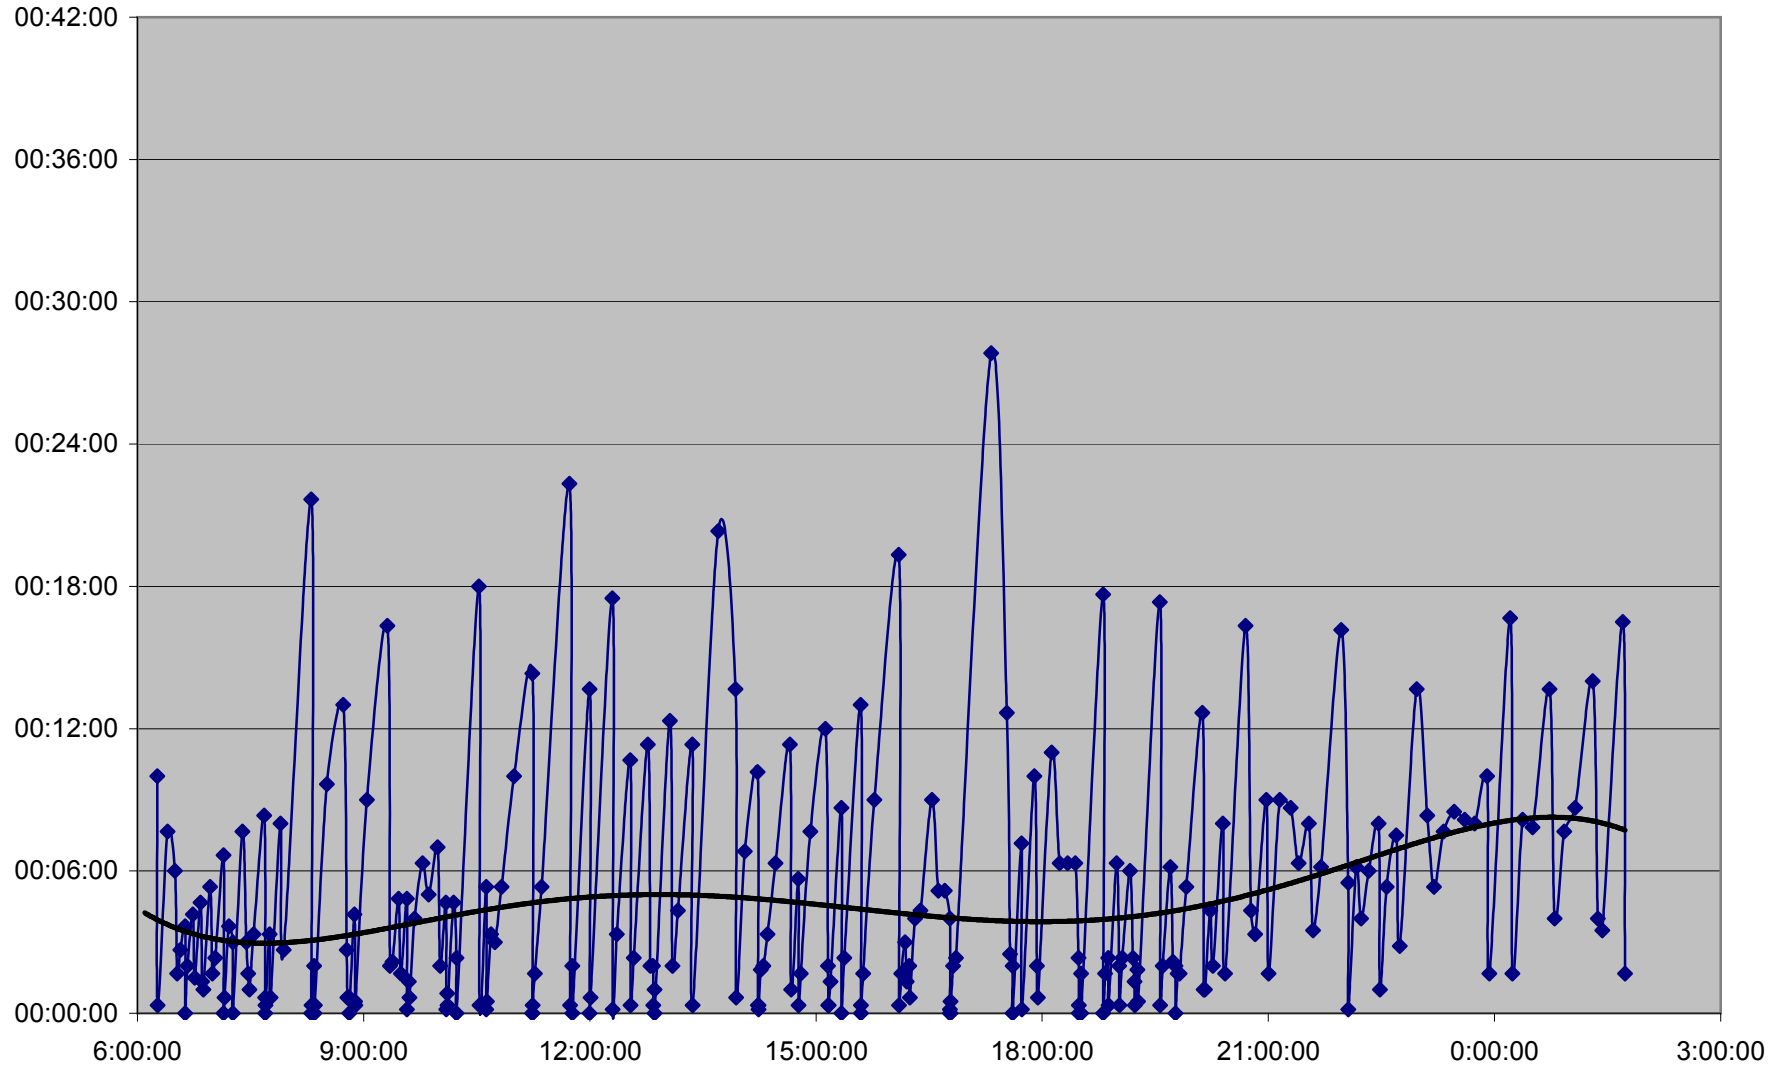

36 Finch West Headways Tuesday 1 Nov 2011 at Dufferin Westbound