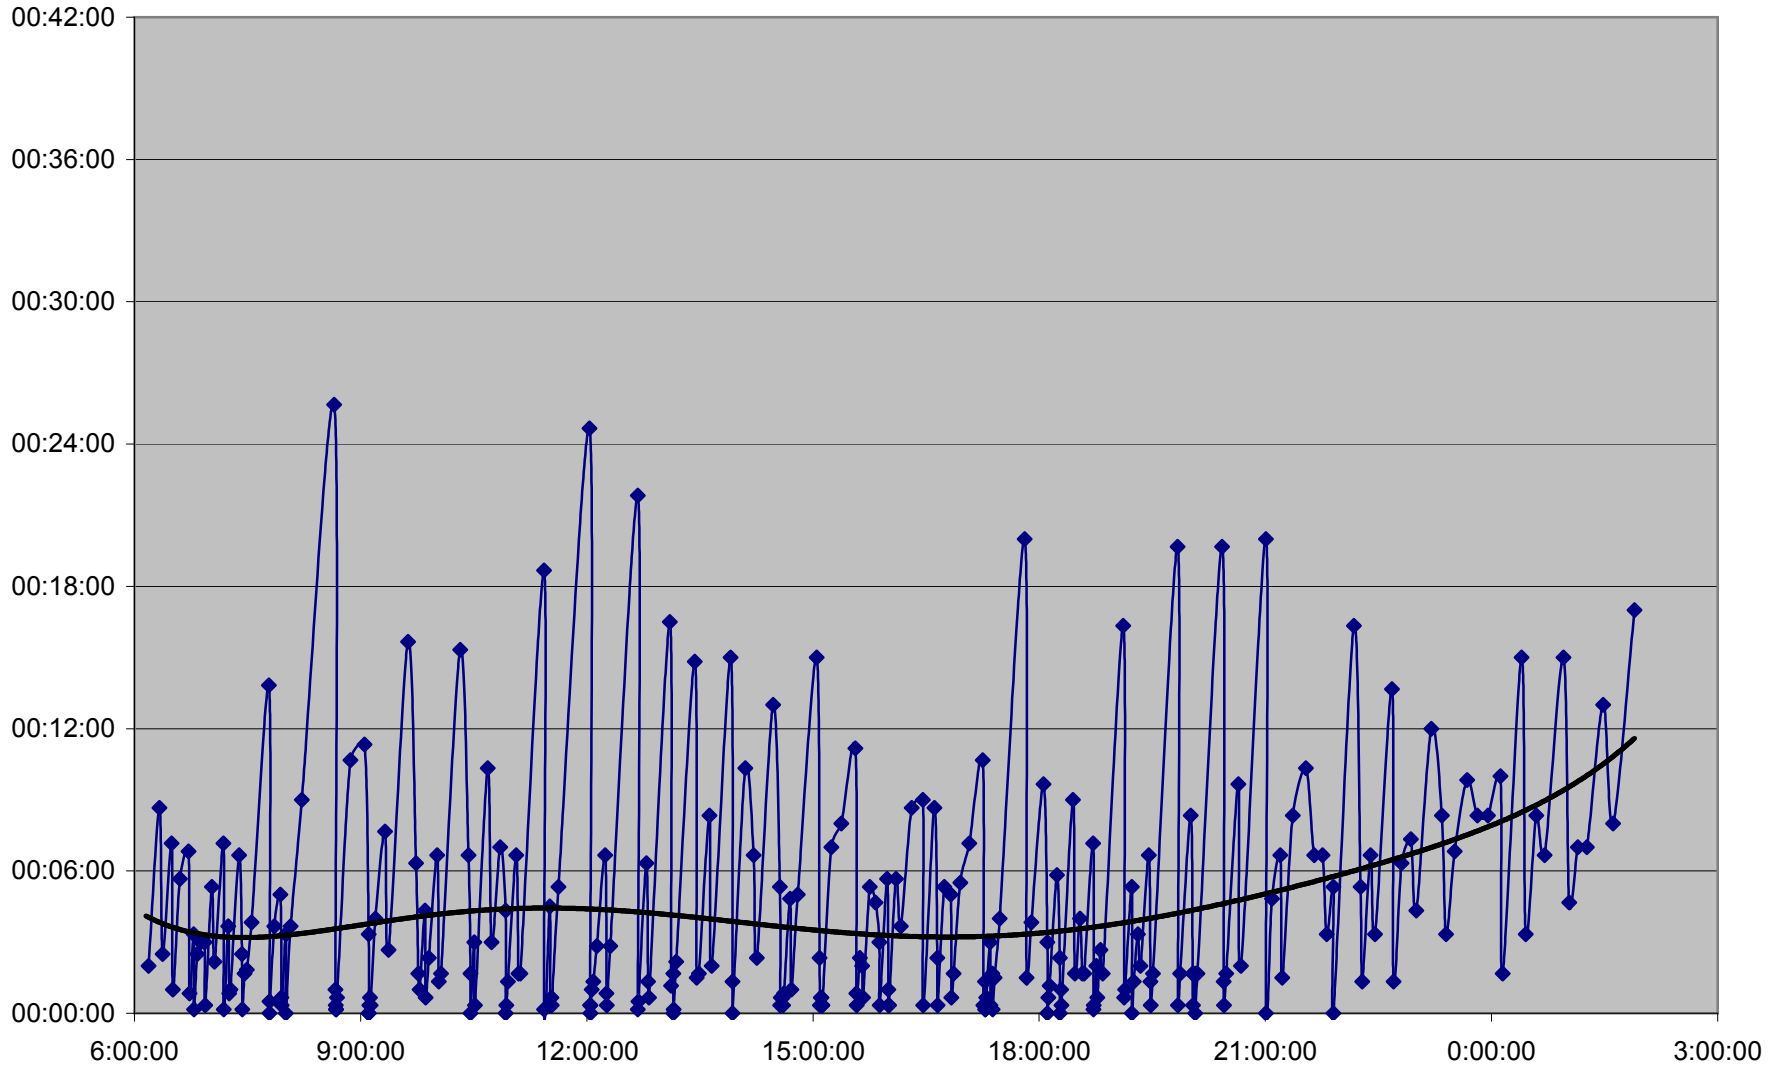

36 Finch West Headways Tuesday 1 Nov 2011 at Weston Westbound