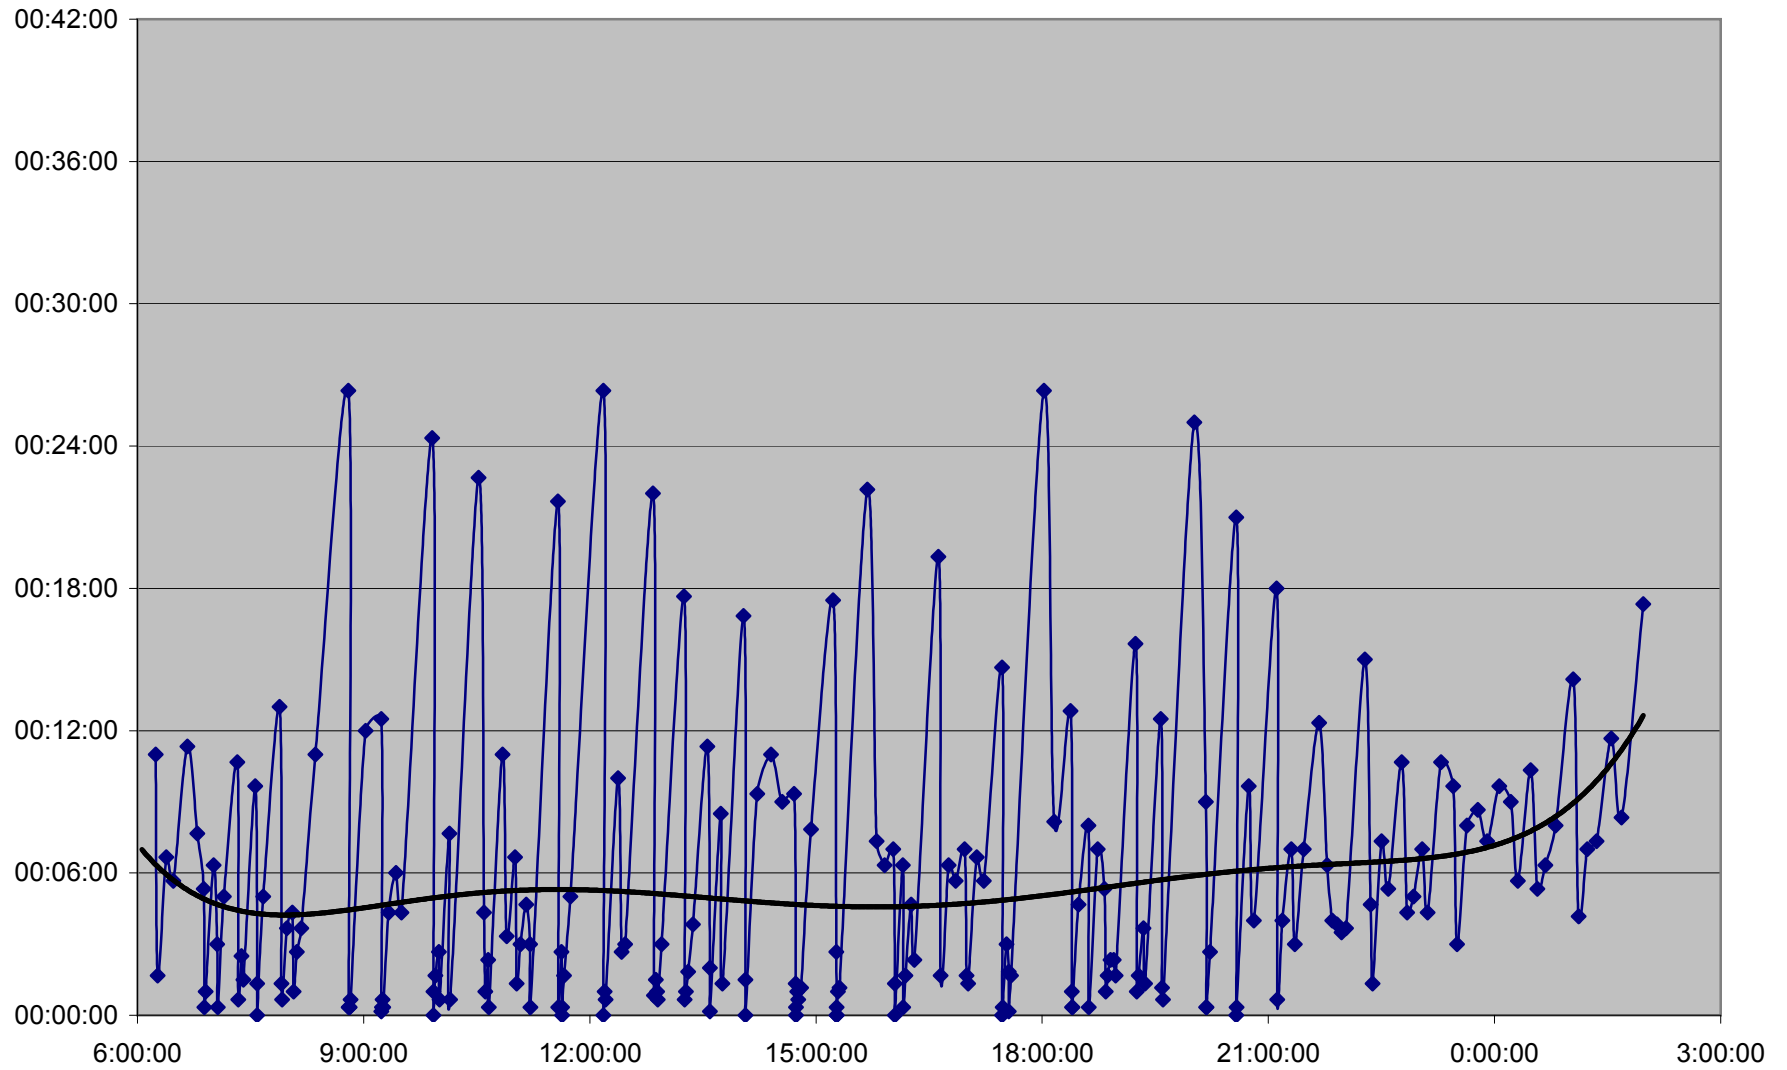

36 Finch West Headways Tuesday 1 Nov 2011 at Islington Westbound