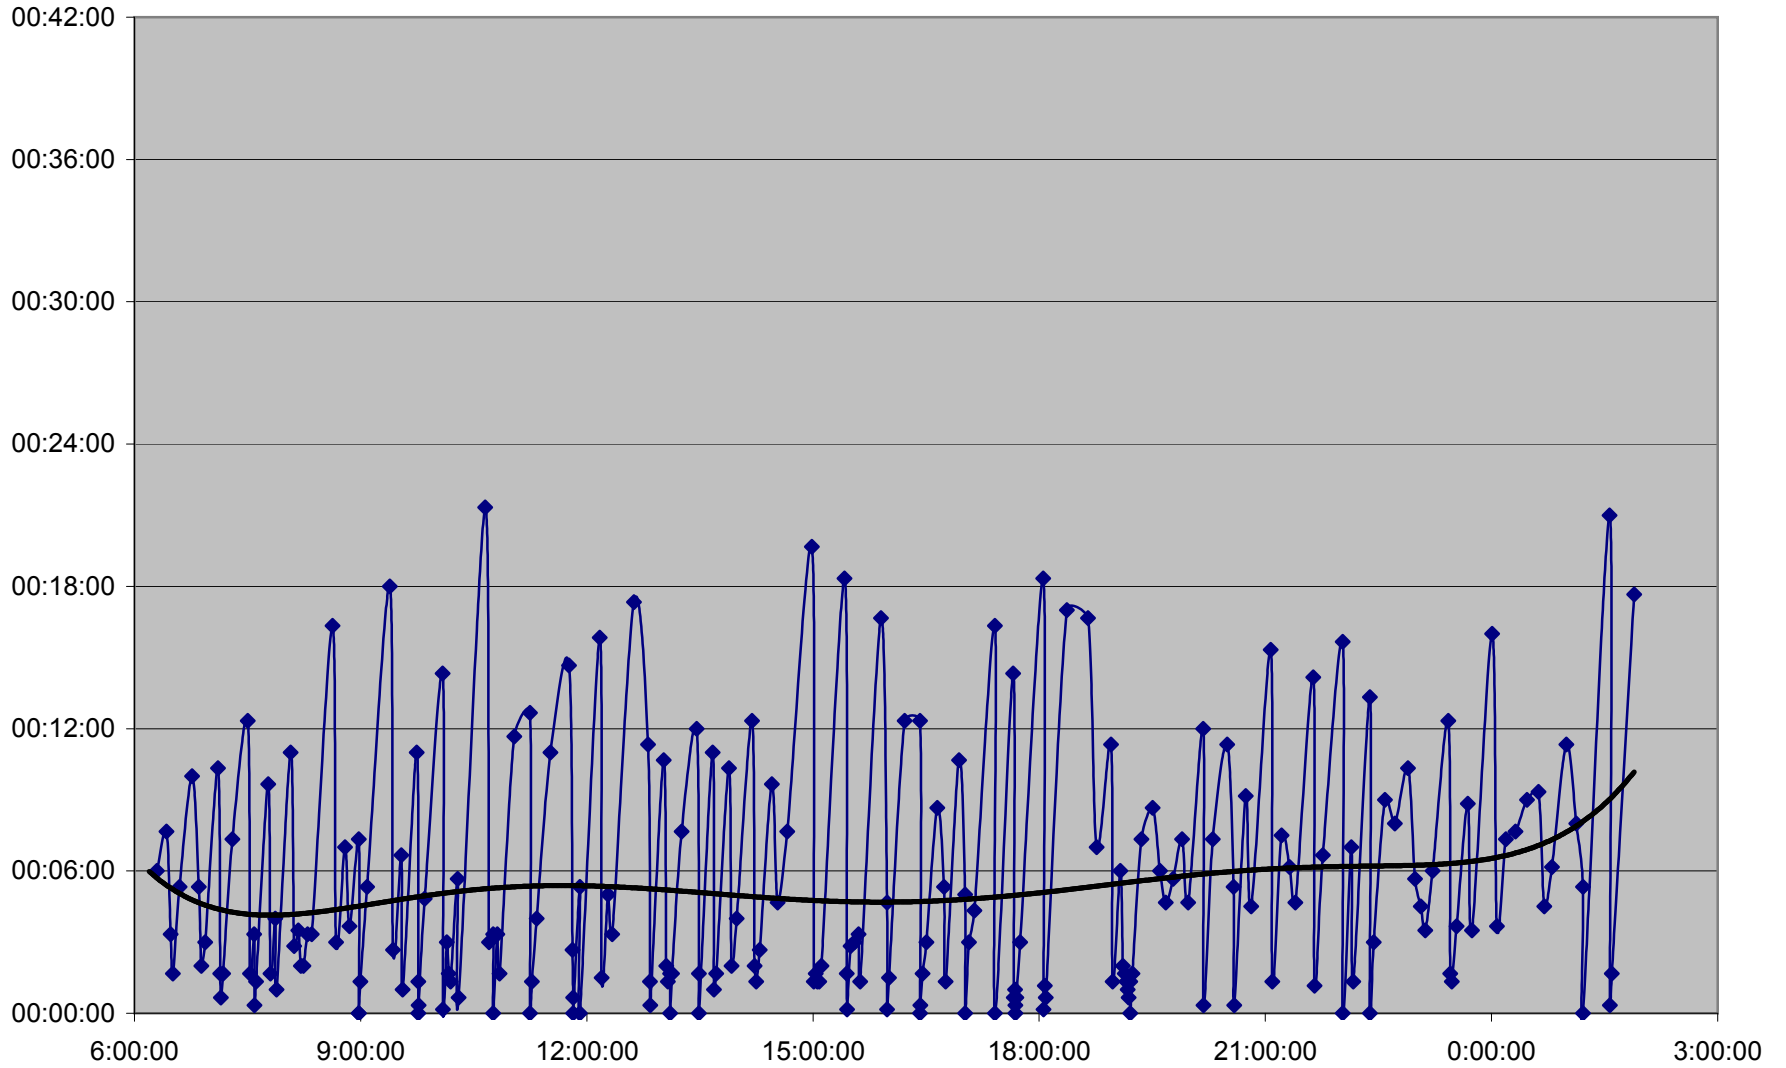

36 Finch West Headways Tuesday 1 Nov 2011 at Islington Eastbound