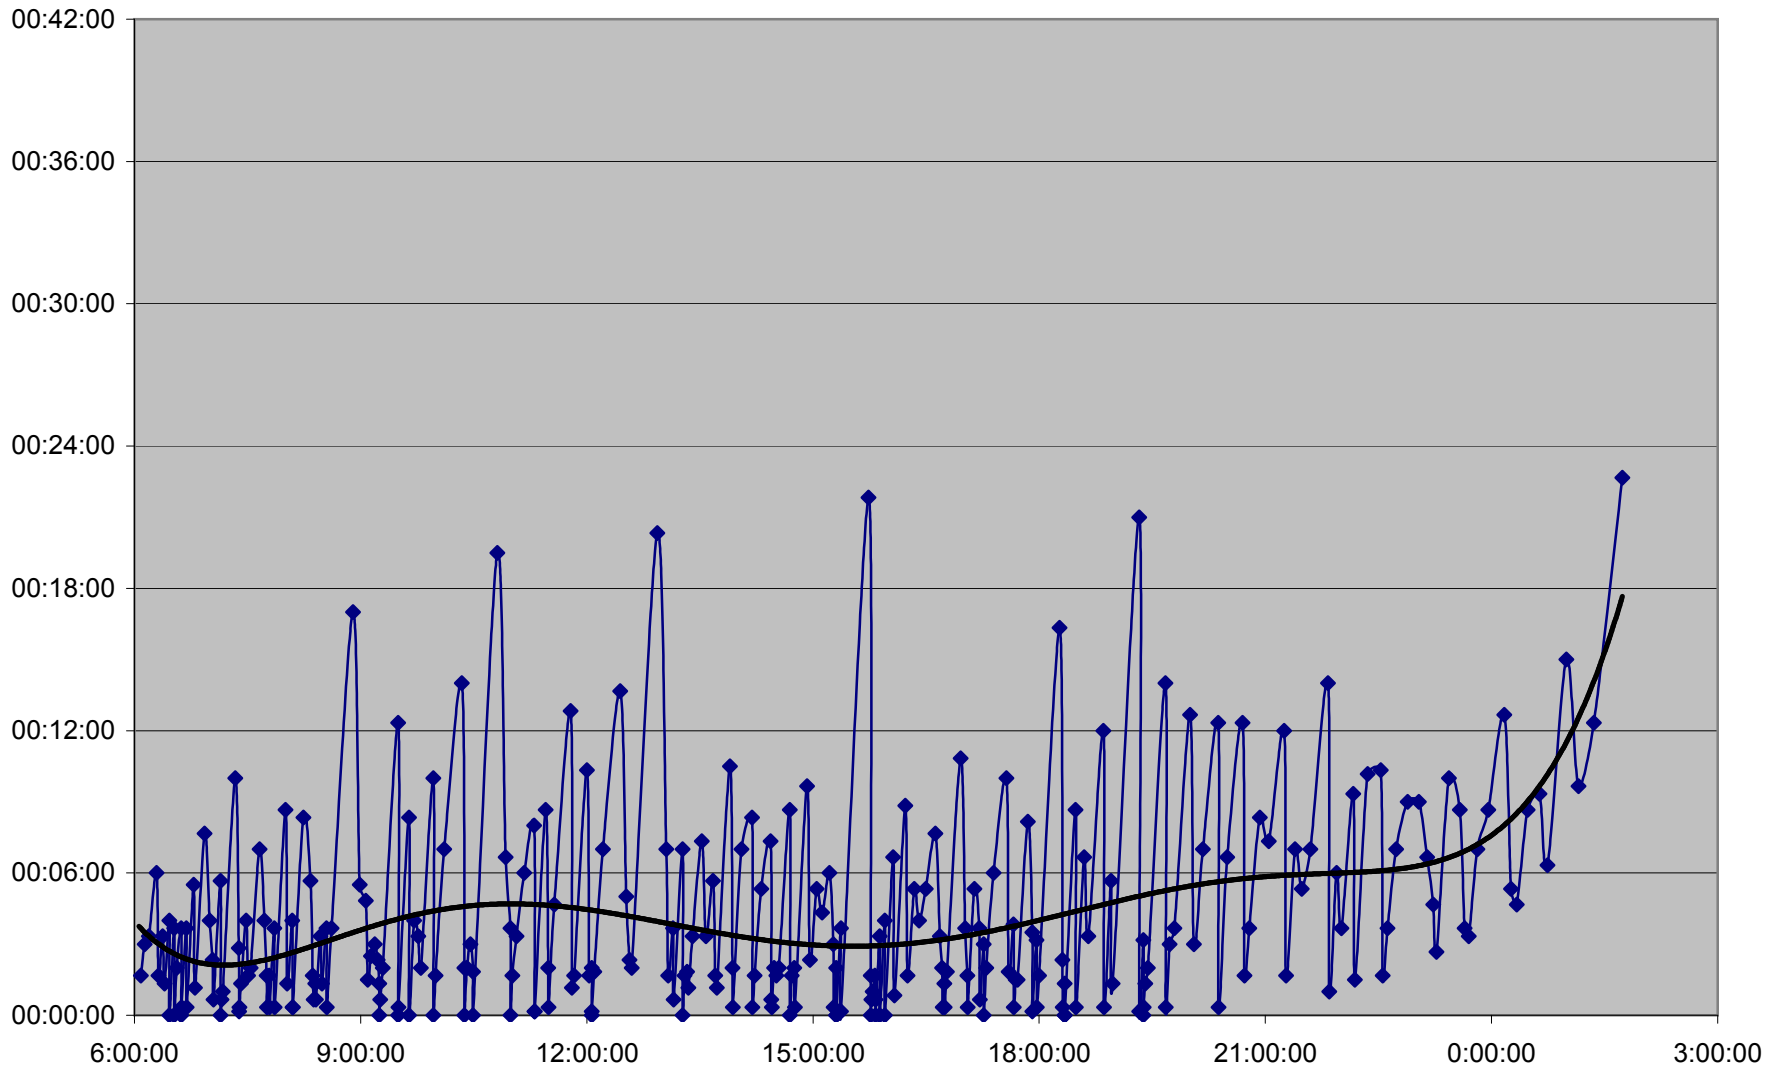

36 Finch West Headways Tuesday 1 Nov 2011 at Jane Eastbound