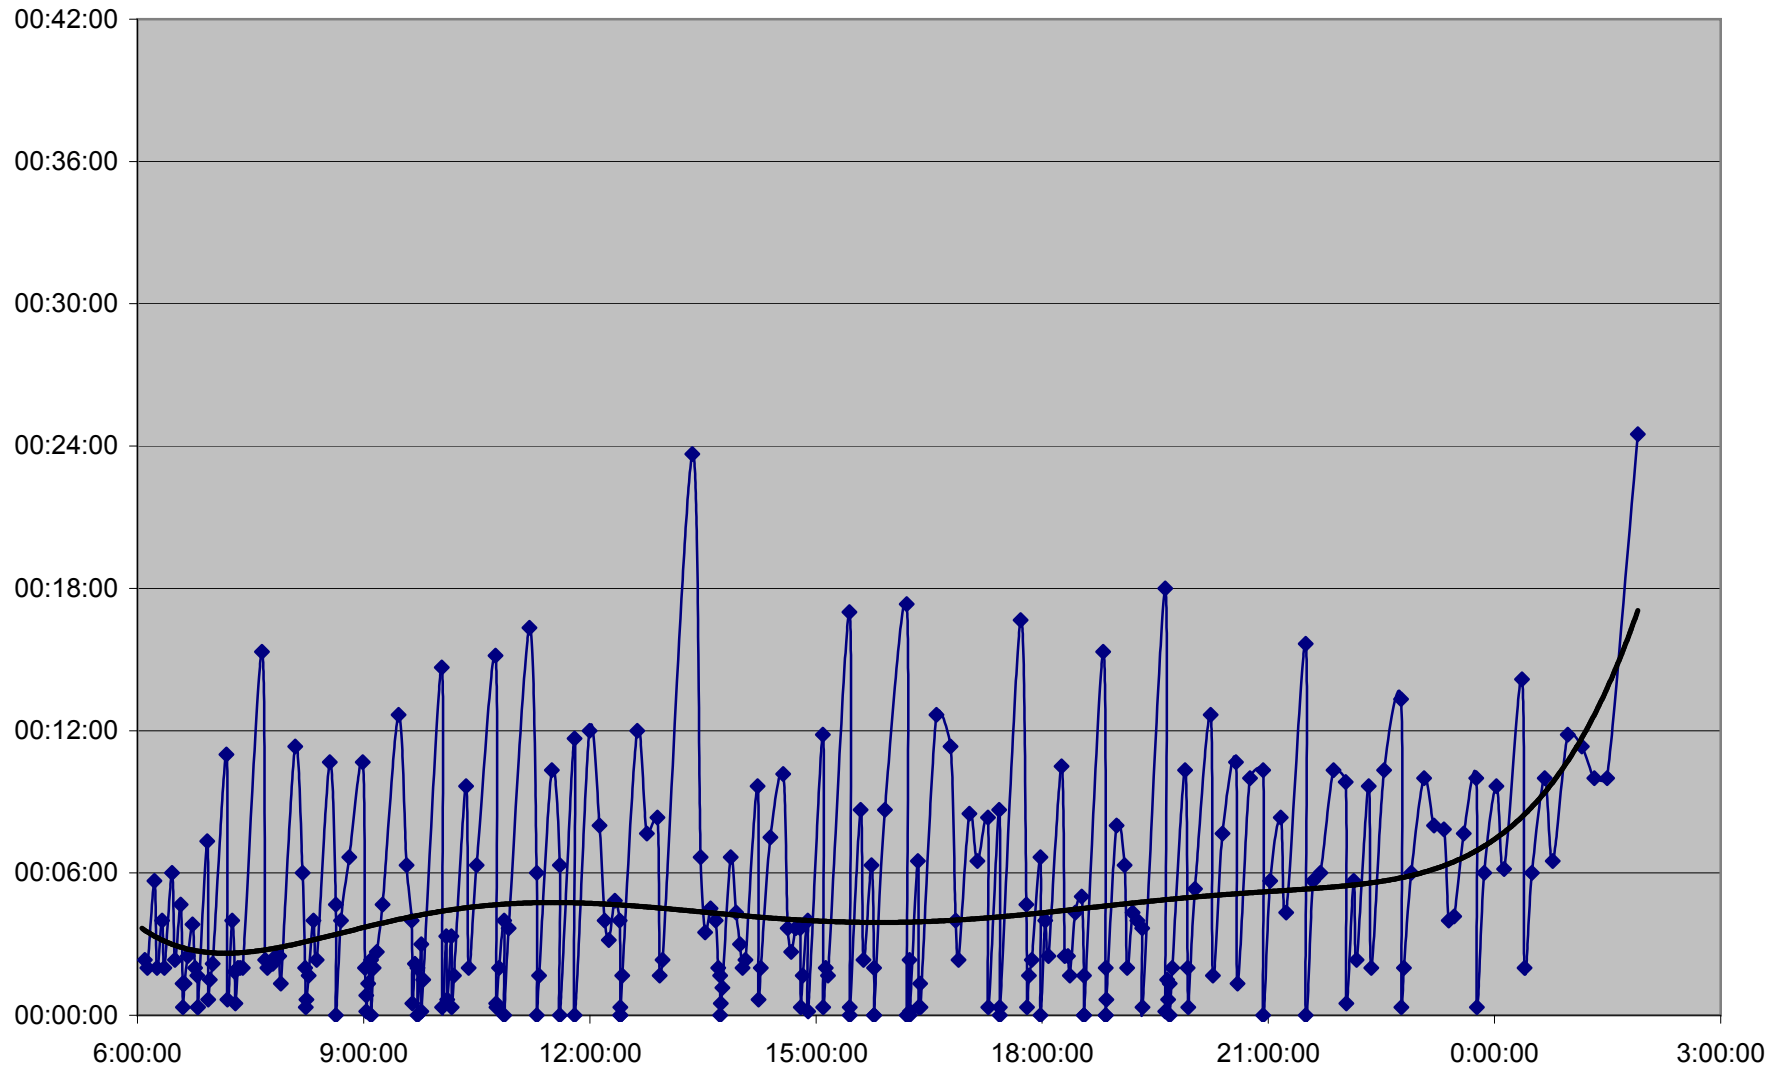

36 Finch West Headways Tuesday 1 Nov 2011 at Dufferin Eastbound