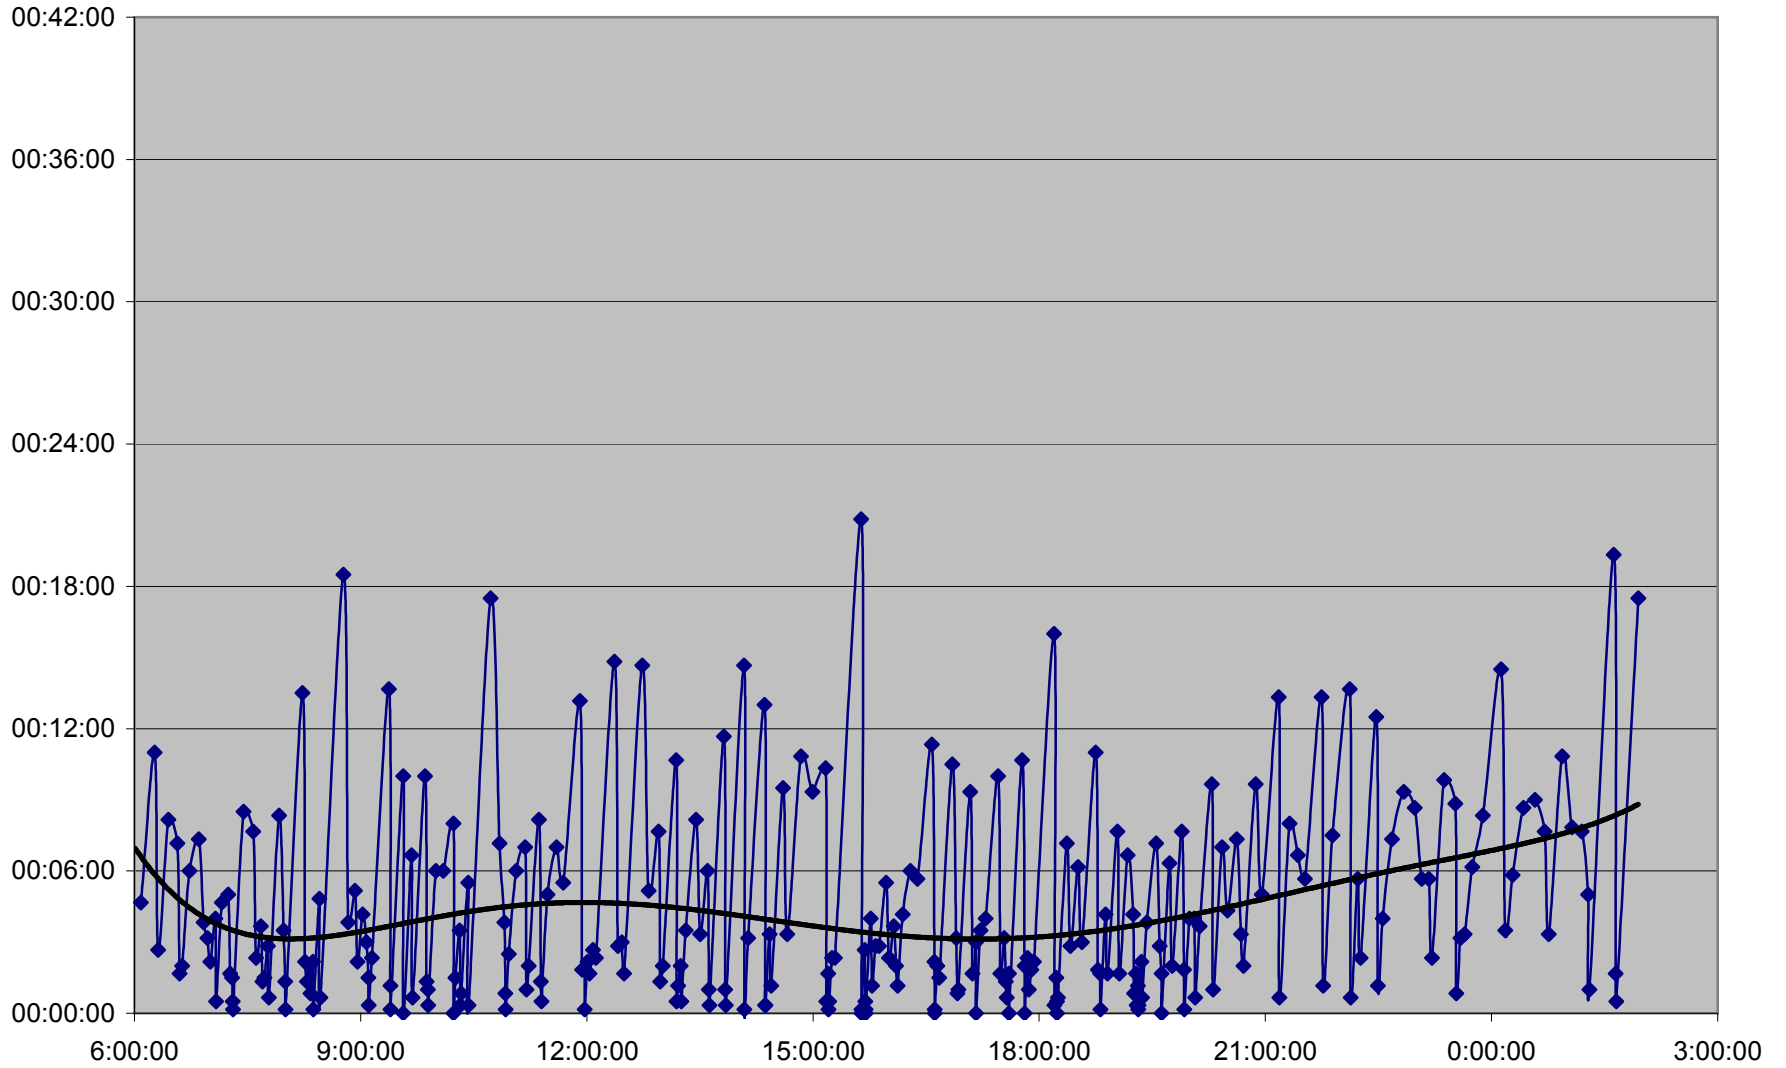

36 Finch West Headways Tuesday 1 Nov 2011 at Weston Eastbound