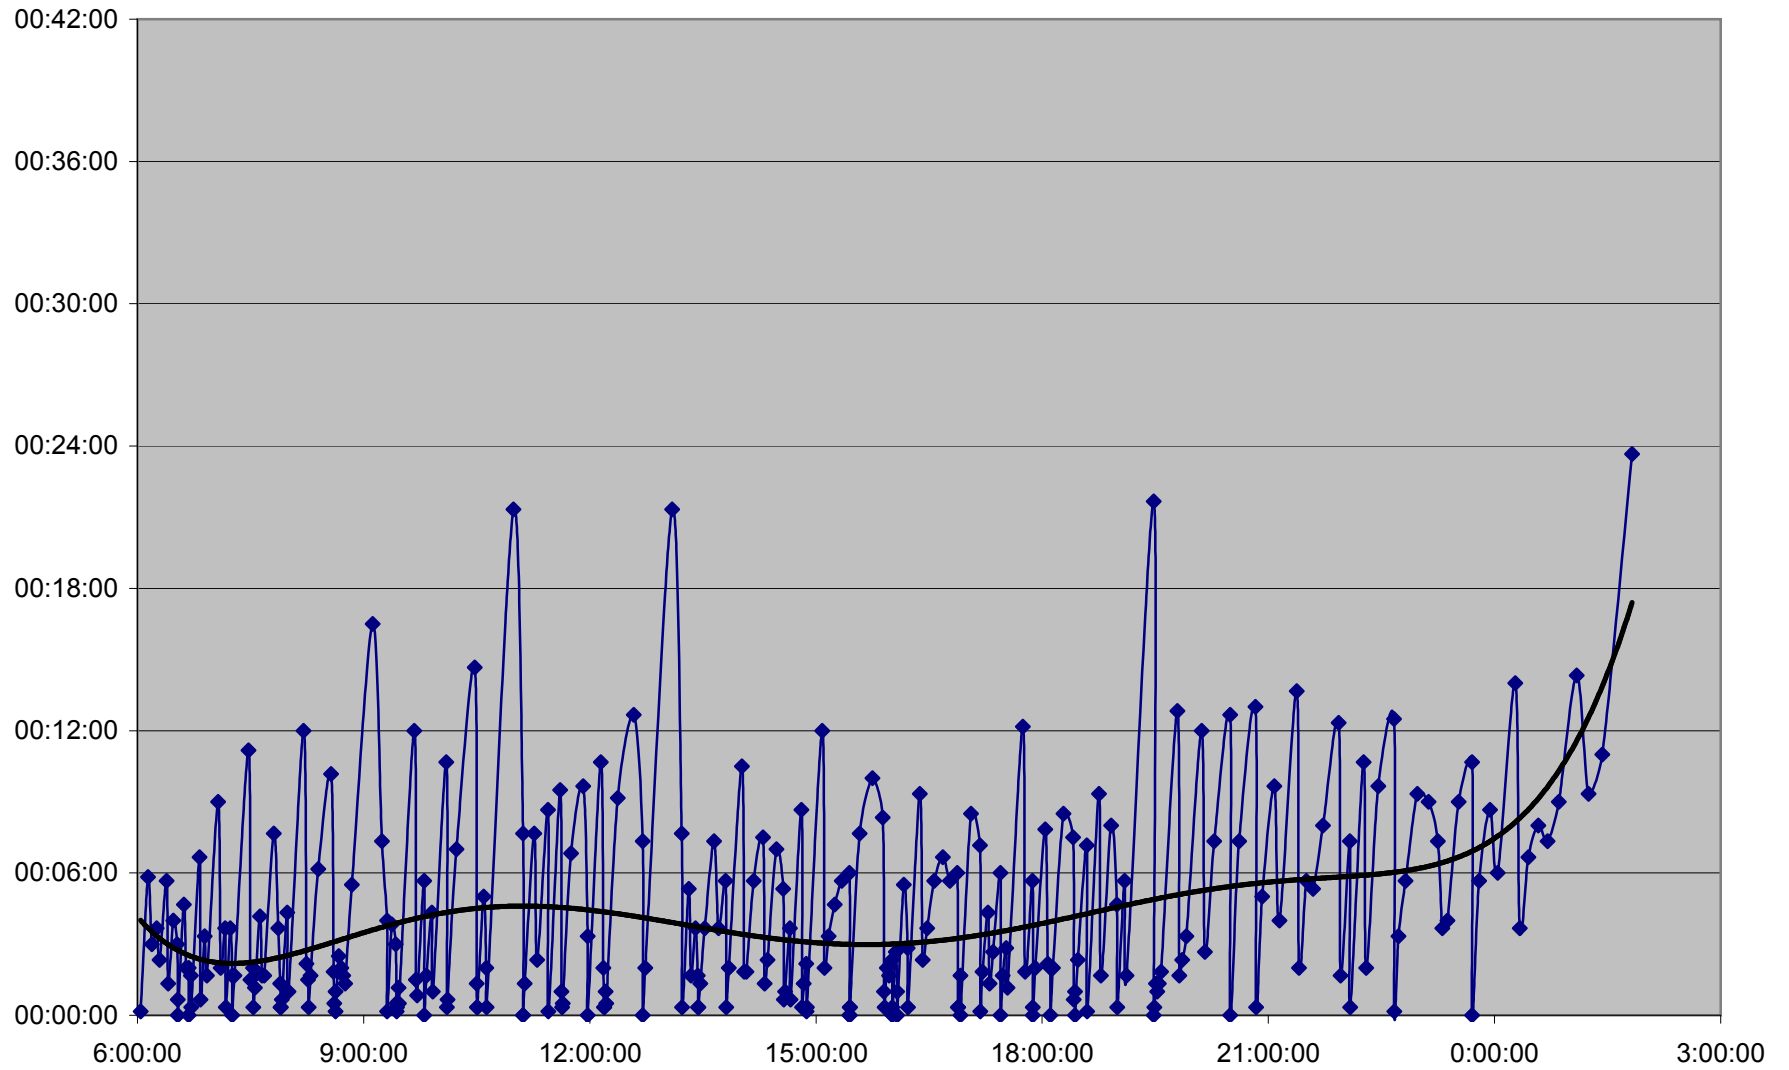

36 Finch West Headways Tuesday 1 Nov 2011 at Keele Eastbound