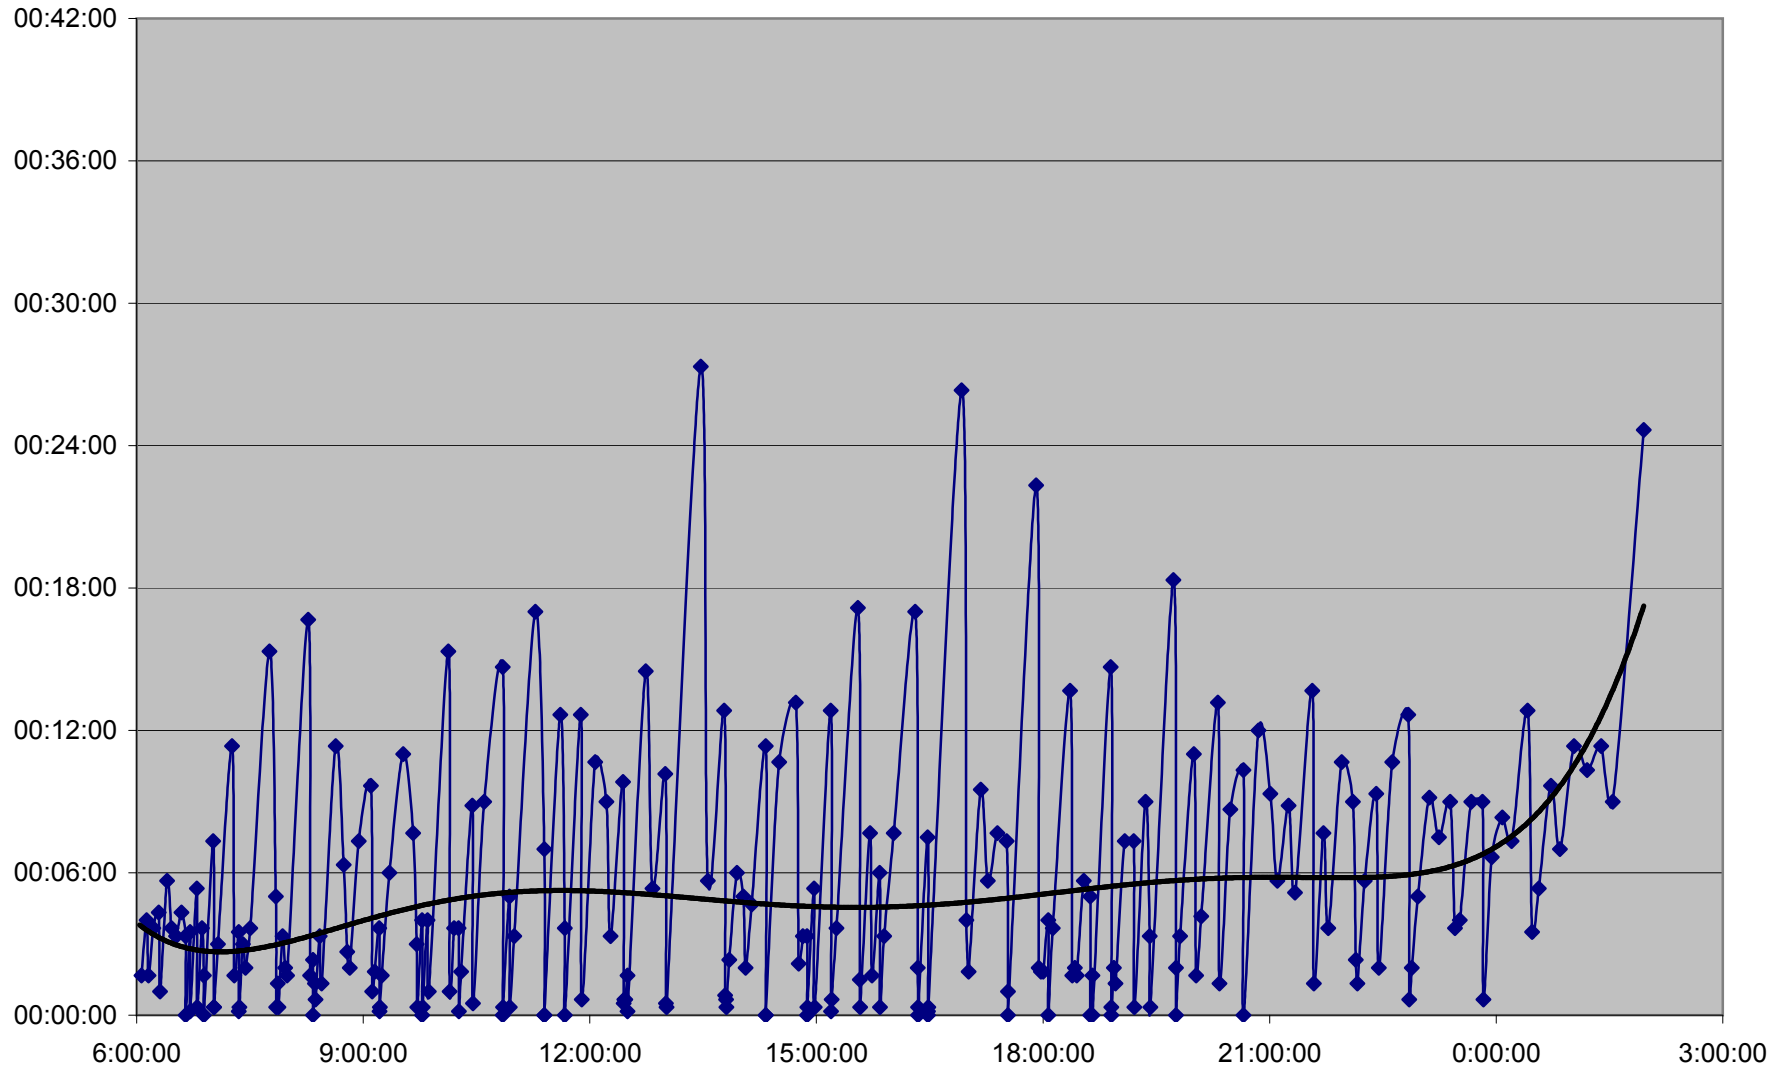

36 Finch West Headways Tuesday 1 Nov 2011 at Bathurst Eastbound