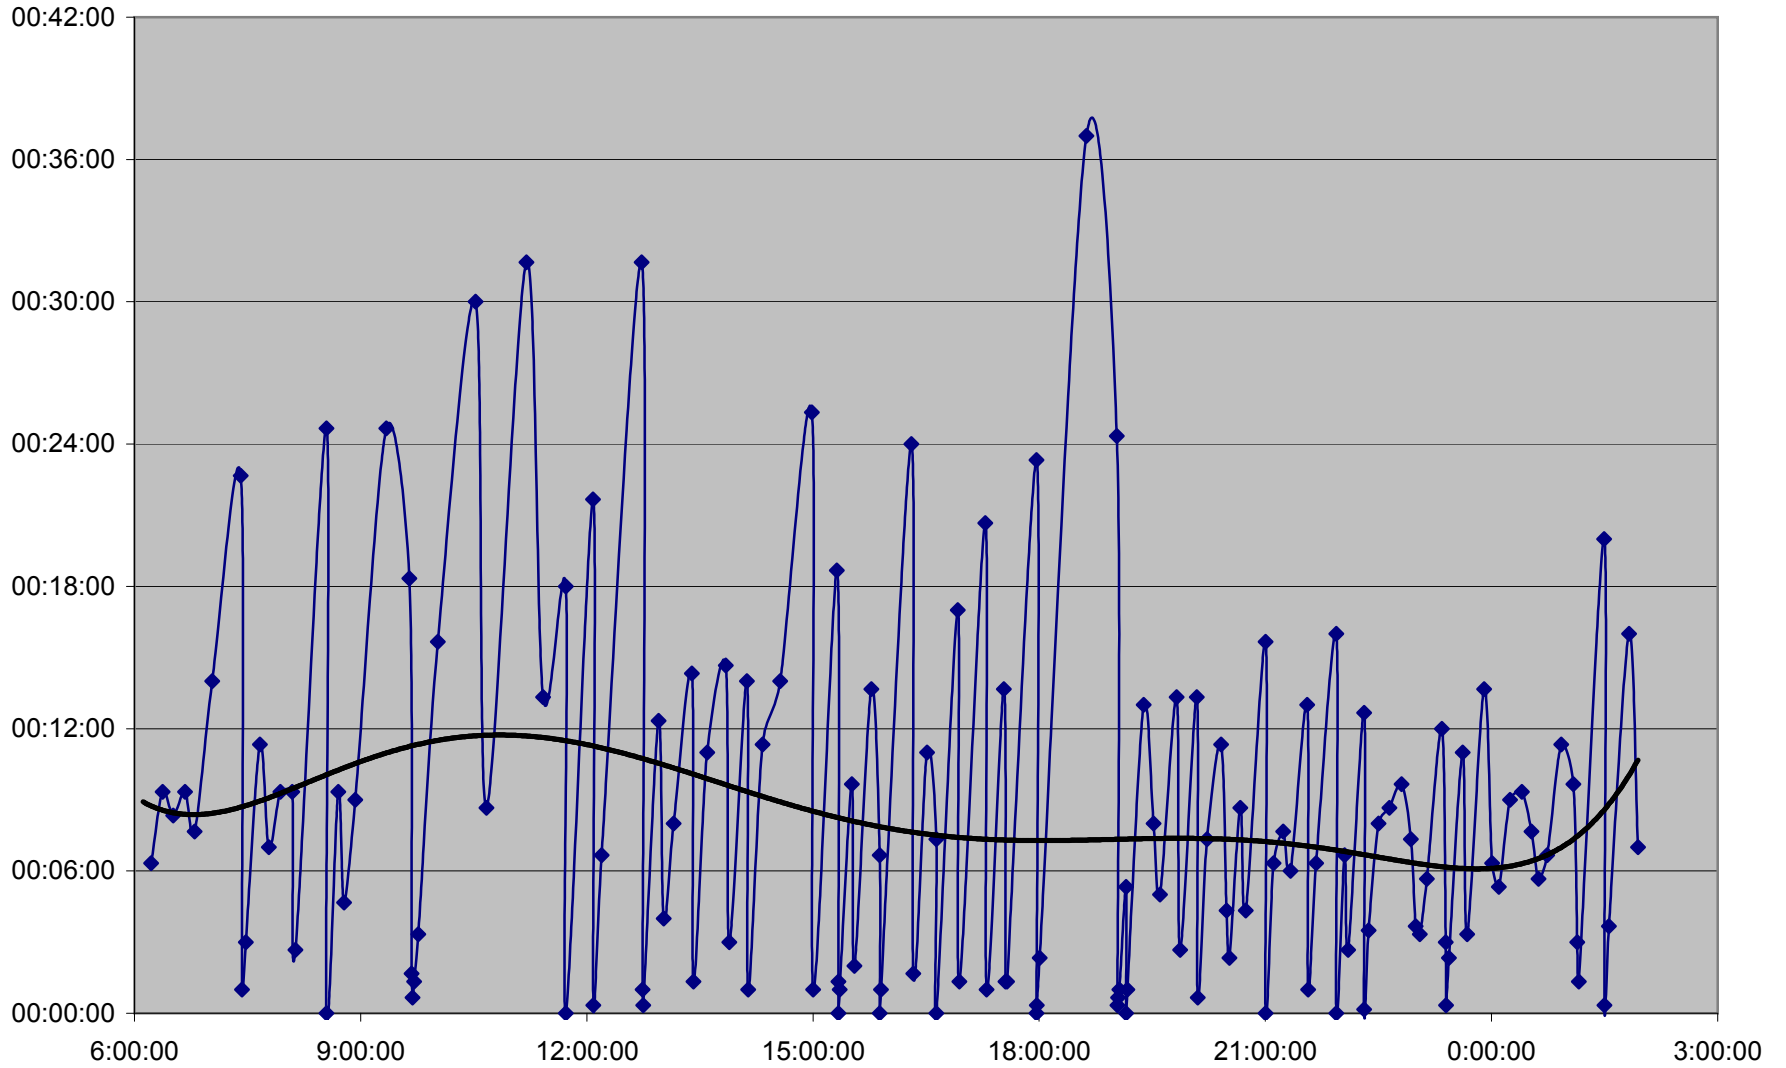

36 Finch West Headways Tuesday 1 Nov 2011 at Humberwood N of Loop Eastbound