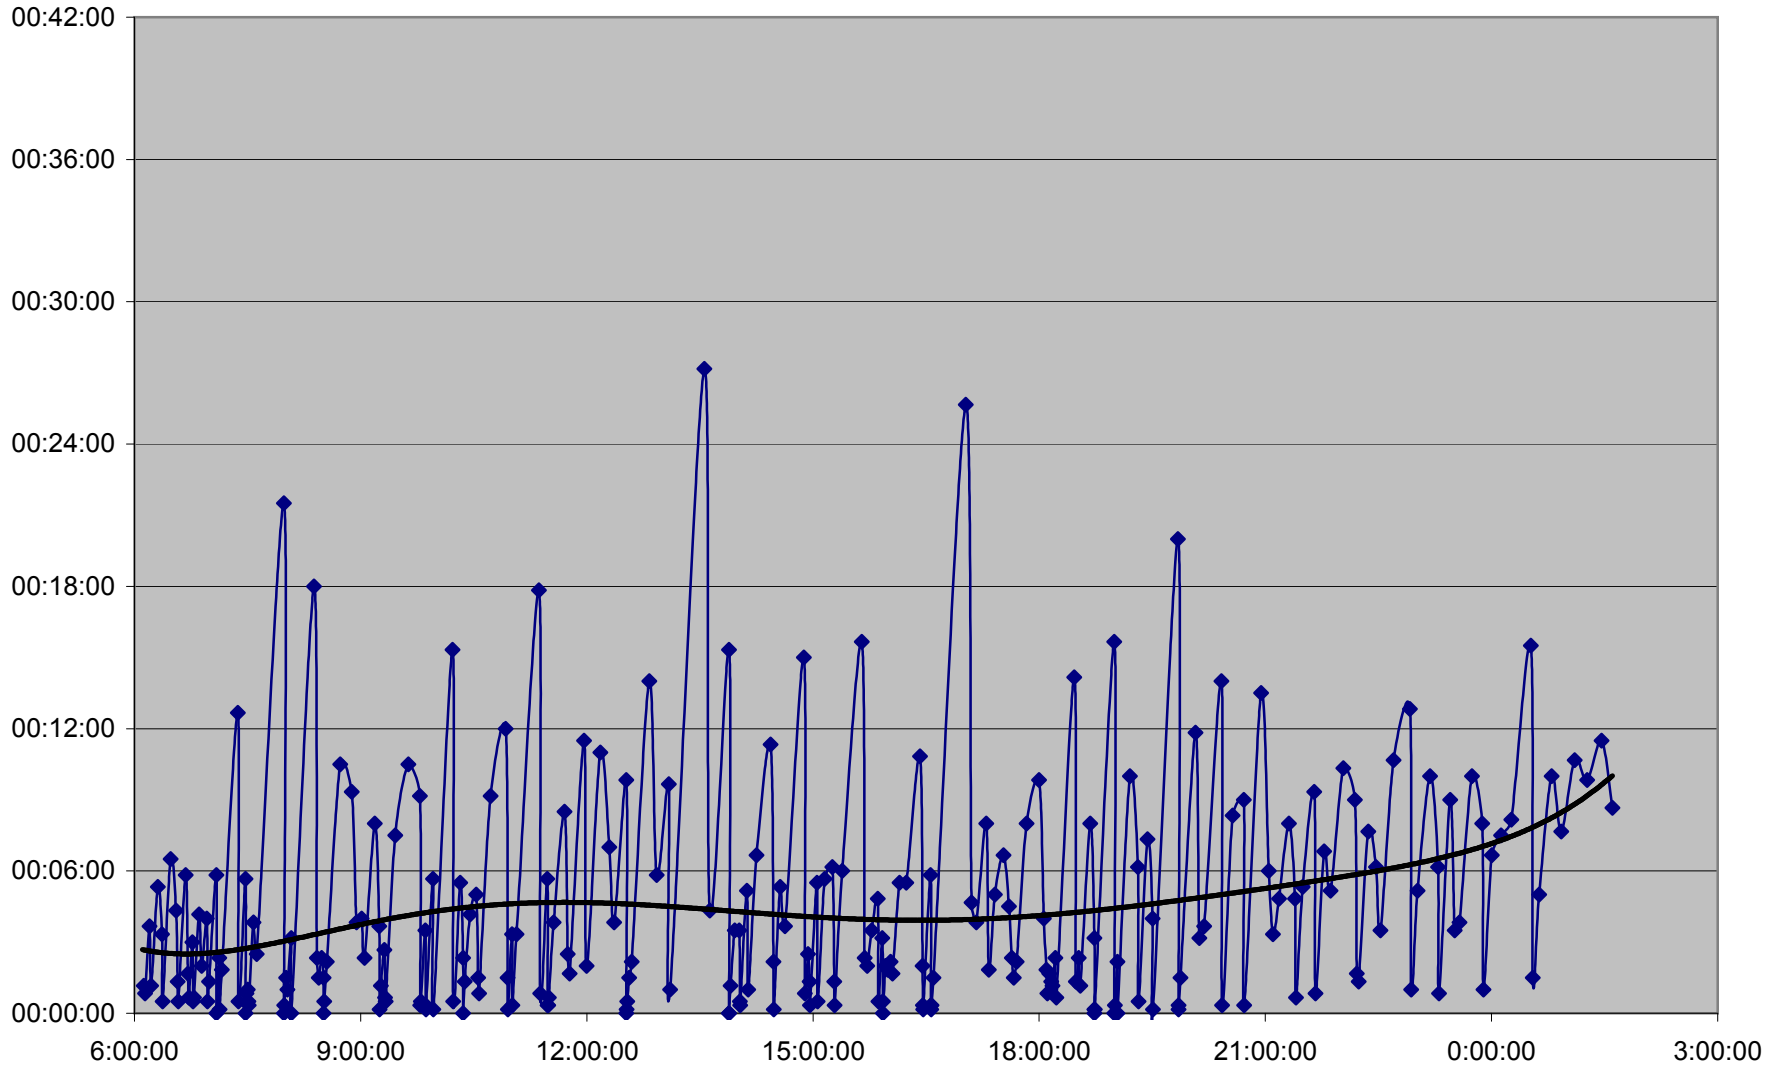

36 Finch West Headways Tuesday 1 Nov 2011 at Yonge Eastbound