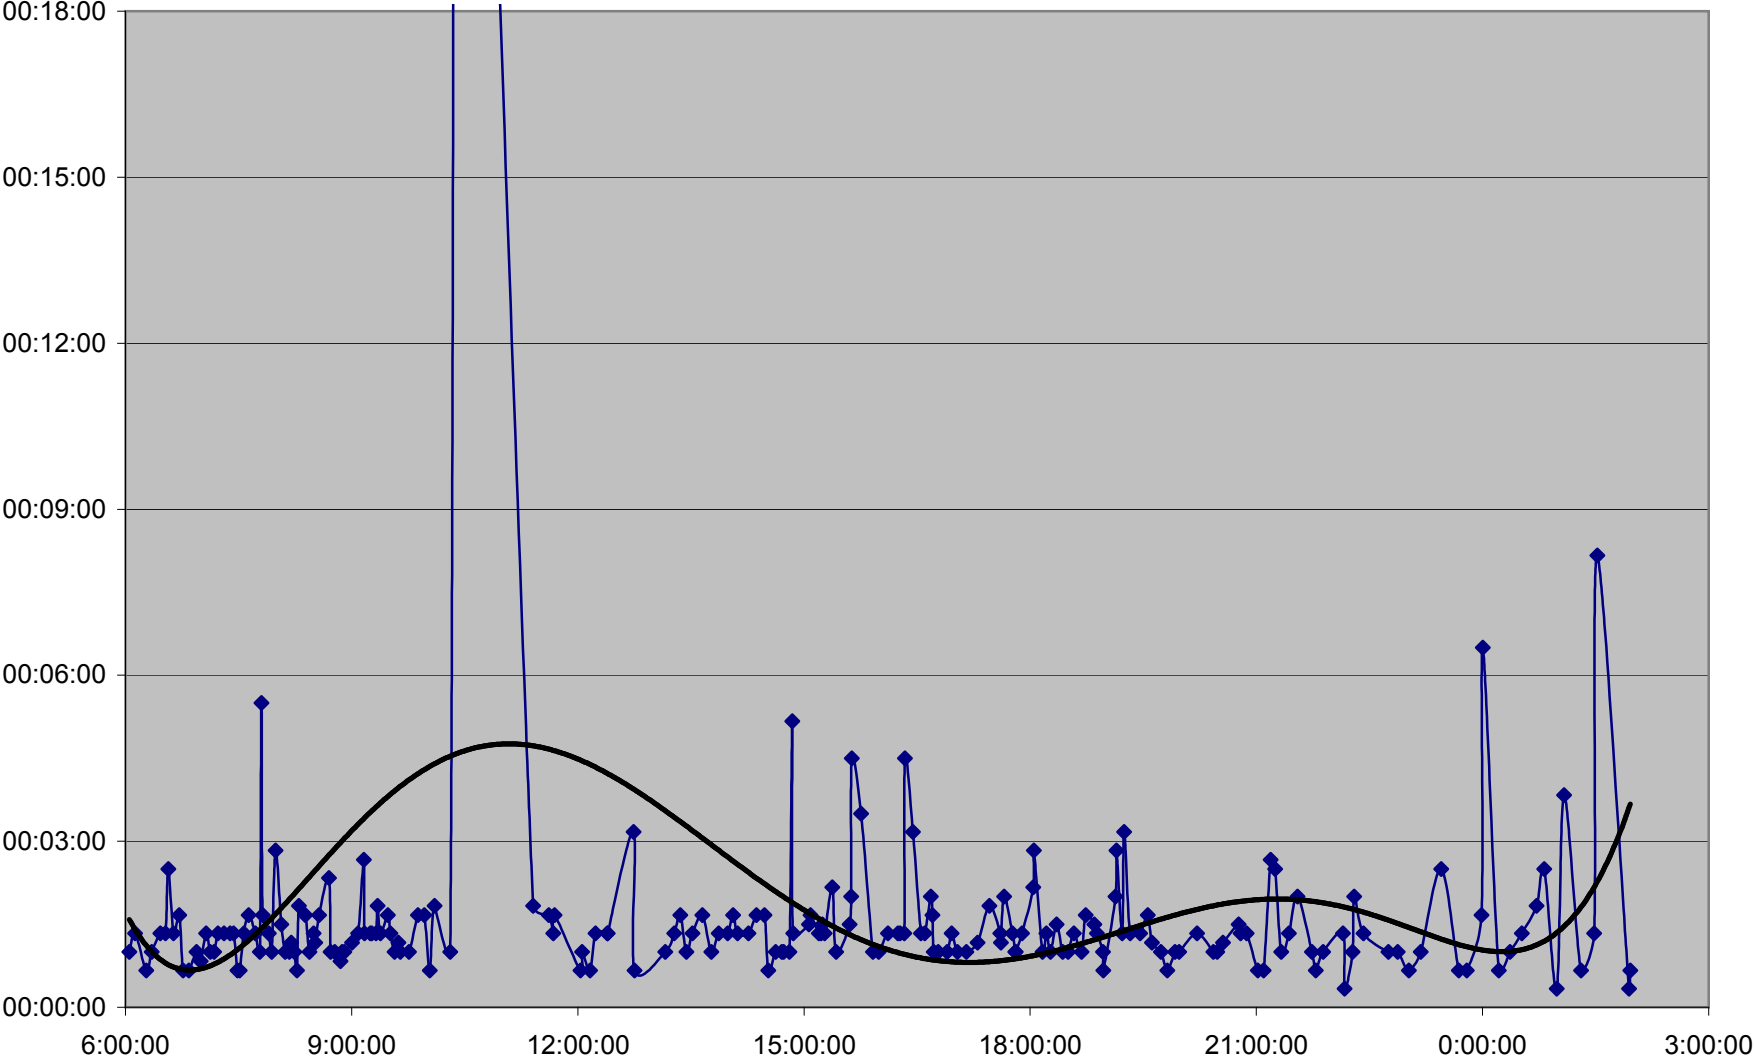

512 St. Clair Link Times Monday 5 Jul 2010 from Gunns Loop to Keele St. Eastbound

512 St. Clair Link Times Monday 5 Jul 2010 from Keele St. to Caledonia Rd. Eastbound

512 St. Clair Link Times Monday 5 Jul 2010 from Caledonia Rd. to Lansdowne Ave. Eastbound

512 St. Clair Link Times Monday 5 Jul 2010 from Lansdowne Ave. to Dufferin St. Eastbound

512 St. Clair Link Times Monday 5 Jul 2010 from Dufferin St. to Oakwood Ave. Eastbound

512 St. Clair Link Times Monday 5 Jul 2010 from Oakwood Ave. to Bathurst St. Eastbound

512 St. Clair Link Times Monday 5 Jul 2010 from Bathurst St. to Tweedsmuir Ave. Eastbound

512 St. Clair Link Times Monday 5 Jul 2010 from Tweedsmuir Ave. to Yonge St. Eastbound

512 St. Clair Link Times Monday 5 Jul 2010 from Yonge St. to St. Clair Stn. Eastbound