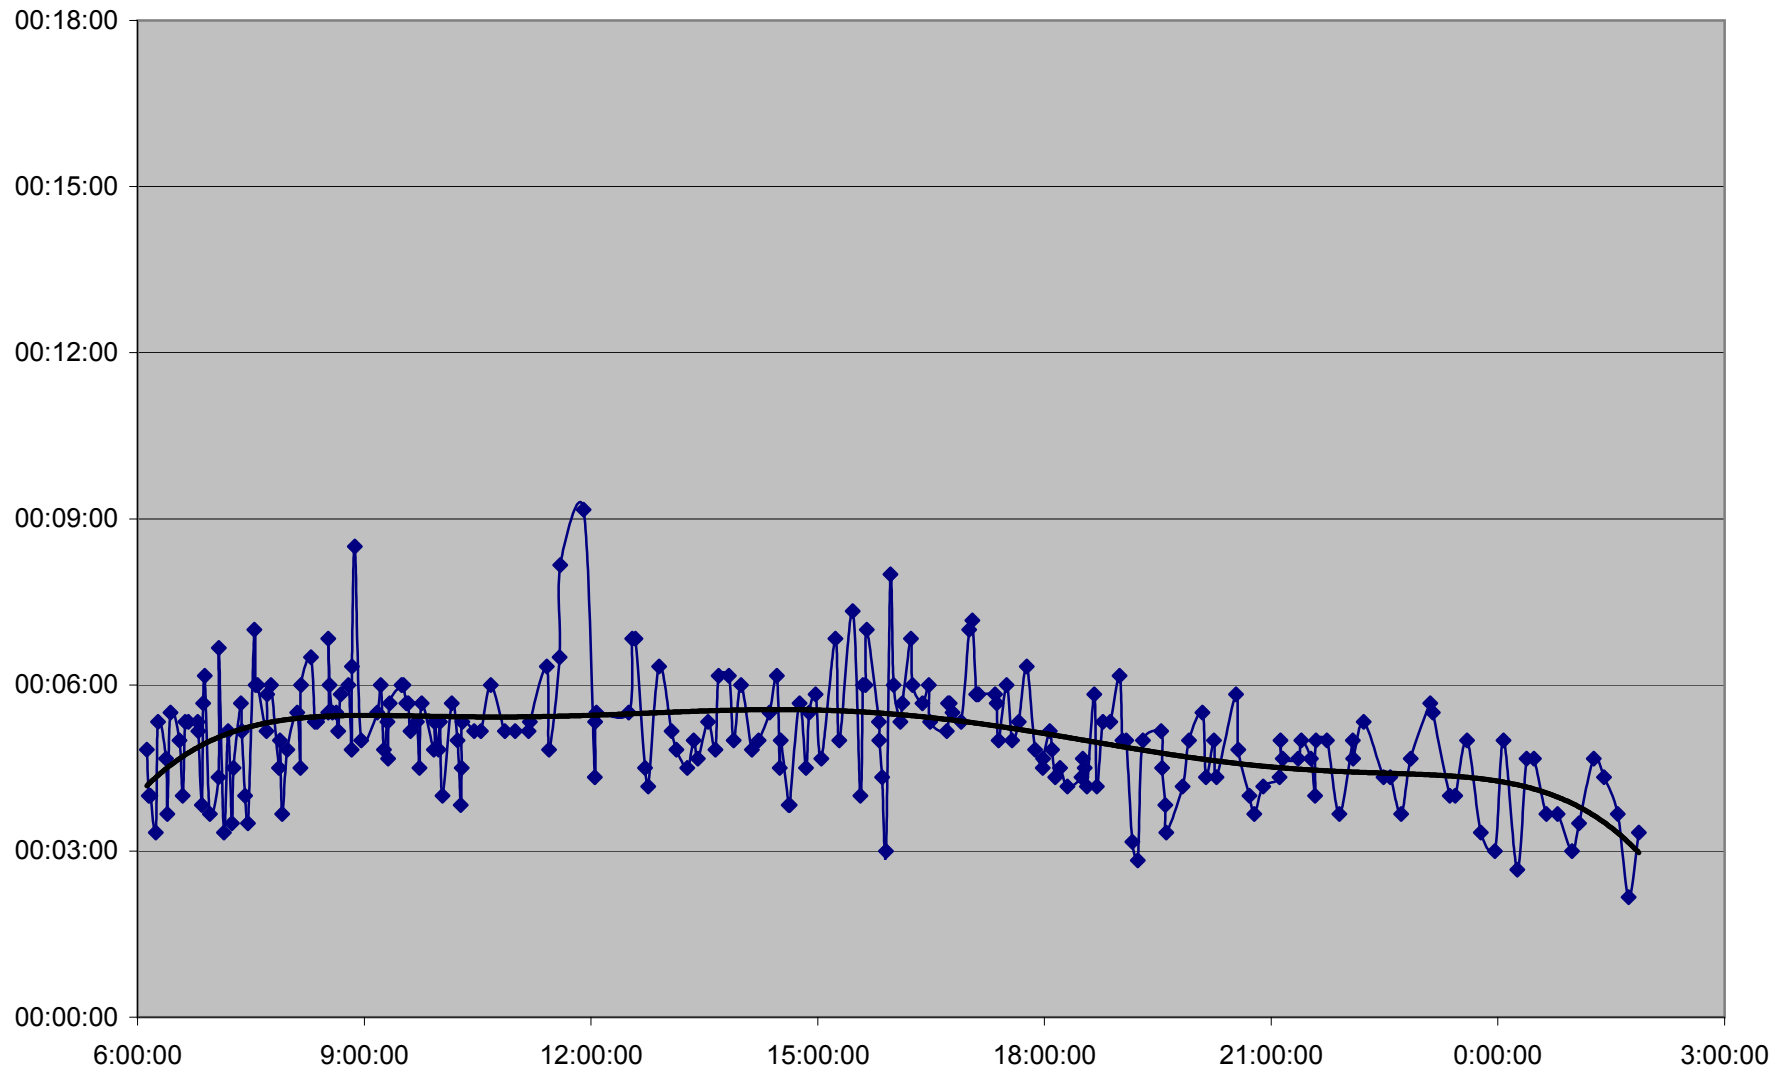

512 St. Clair Link Times Monday 5 Jul 2010 from Gunns Loop to Keele St. Eastbound

512 St. Clair Link Times Monday 5 Jul 2010 from Keele St. to Caledonia Rd. Eastbound

512 St. Clair Link Times Monday 5 Jul 2010 from Caledonia Rd. to Lansdowne Ave. Eastbound

512 St. Clair Link Times Monday 5 Jul 2010 from Lansdowne Ave. to Dufferin St. Eastbound

512 St. Clair Link Times Monday 5 Jul 2010 from Dufferin St. to Oakwood Ave. Eastbound

512 St. Clair Link Times Monday 5 Jul 2010 from Oakwood Ave. to Bathurst St. Eastbound

512 St. Clair Link Times Monday 5 Jul 2010 from Bathurst St. to Tweedsmuir Ave. Eastbound

512 St. Clair Link Times Monday 5 Jul 2010 from Tweedsmuir Ave. to Yonge St. Eastbound

512 St. Clair Link Times Monday 5 Jul 2010 from Yonge St. to St. Clair Stn. Eastbound