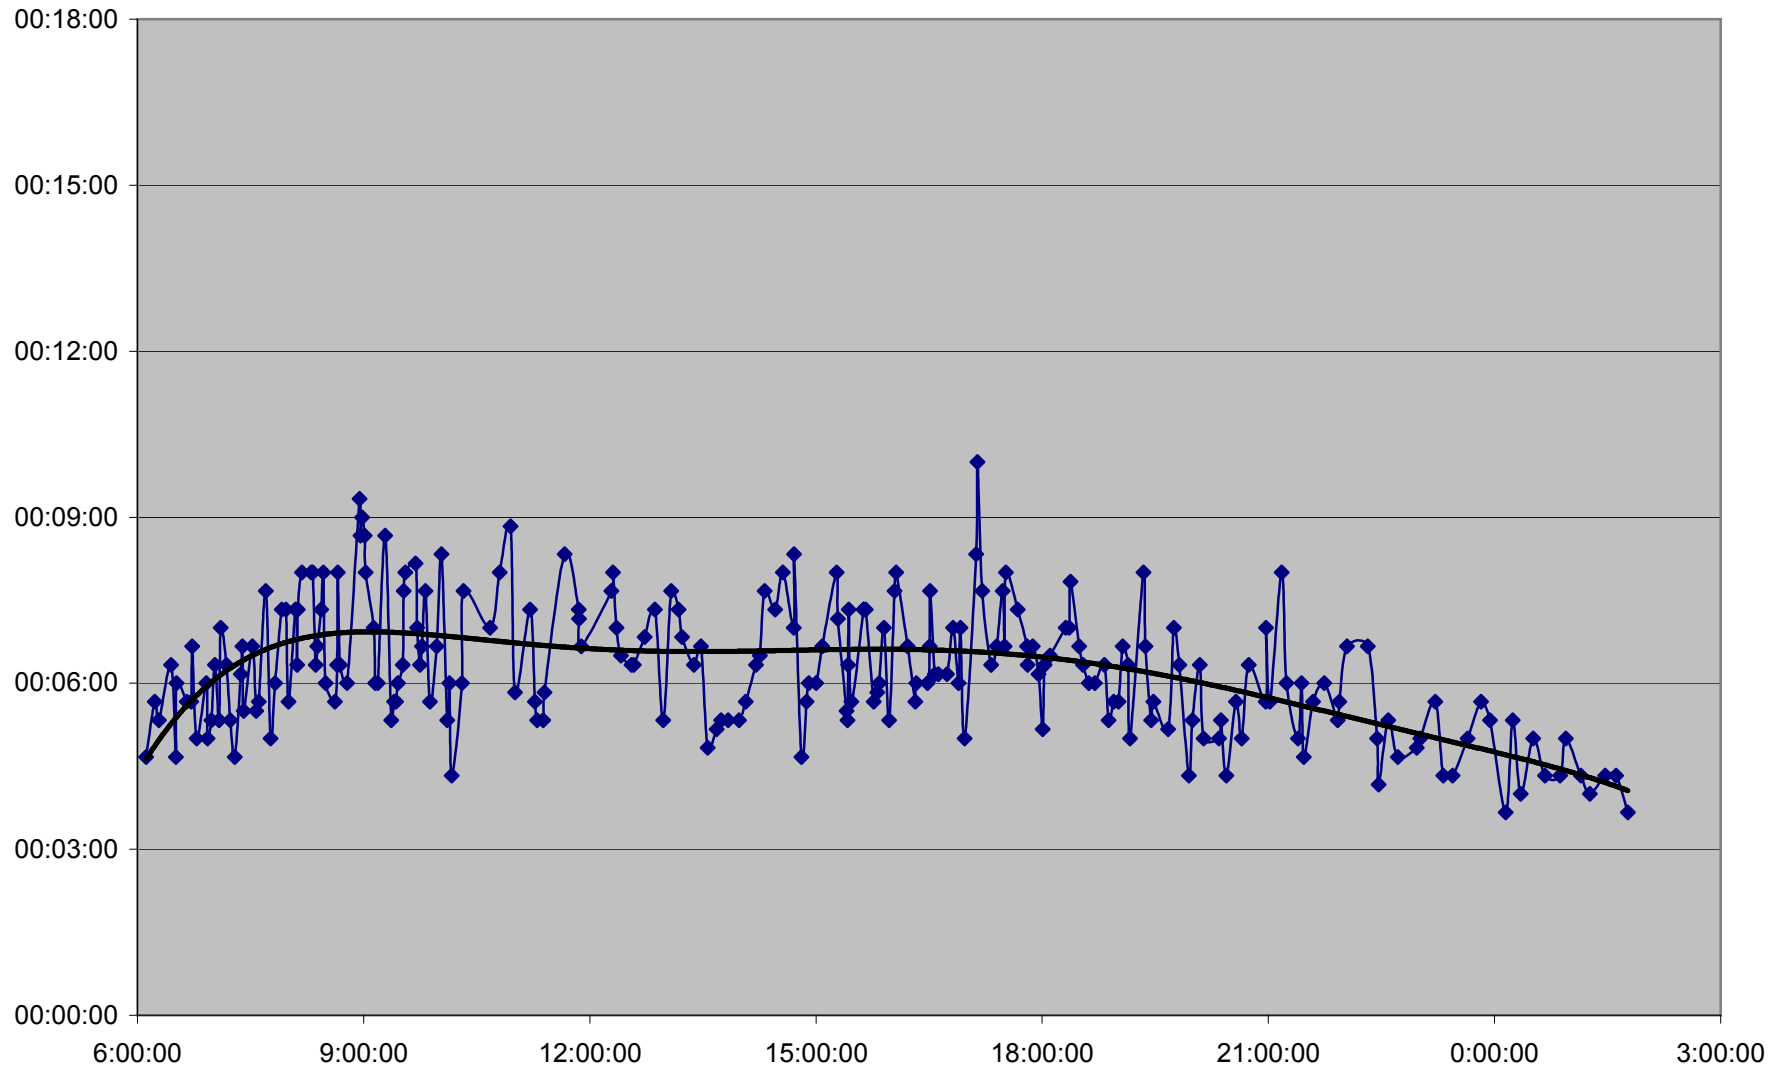

512 St. Clair Link Times Monday 5 Jul 2010 from Gunns Loop to Keele St. Eastbound

512 St. Clair Link Times Monday 5 Jul 2010 from Keele St. to Caledonia Rd. Eastbound

512 St. Clair Link Times Monday 5 Jul 2010 from Caledonia Rd. to Lansdowne Ave. Eastbound

512 St. Clair Link Times Monday 5 Jul 2010 from Lansdowne Ave. to Dufferin St. Eastbound

512 St. Clair Link Times Monday 5 Jul 2010 from Dufferin St. to Oakwood Ave. Eastbound

512 St. Clair Link Times Monday 5 Jul 2010 from Oakwood Ave. to Bathurst St. Eastbound

512 St. Clair Link Times Monday 5 Jul 2010 from Bathurst St. to Tweedsmuir Ave. Eastbound

512 St. Clair Link Times Monday 5 Jul 2010 from Tweedsmuir Ave. to Yonge St. Eastbound

512 St. Clair Link Times Monday 5 Jul 2010 from Yonge St. to St. Clair Stn. Eastbound