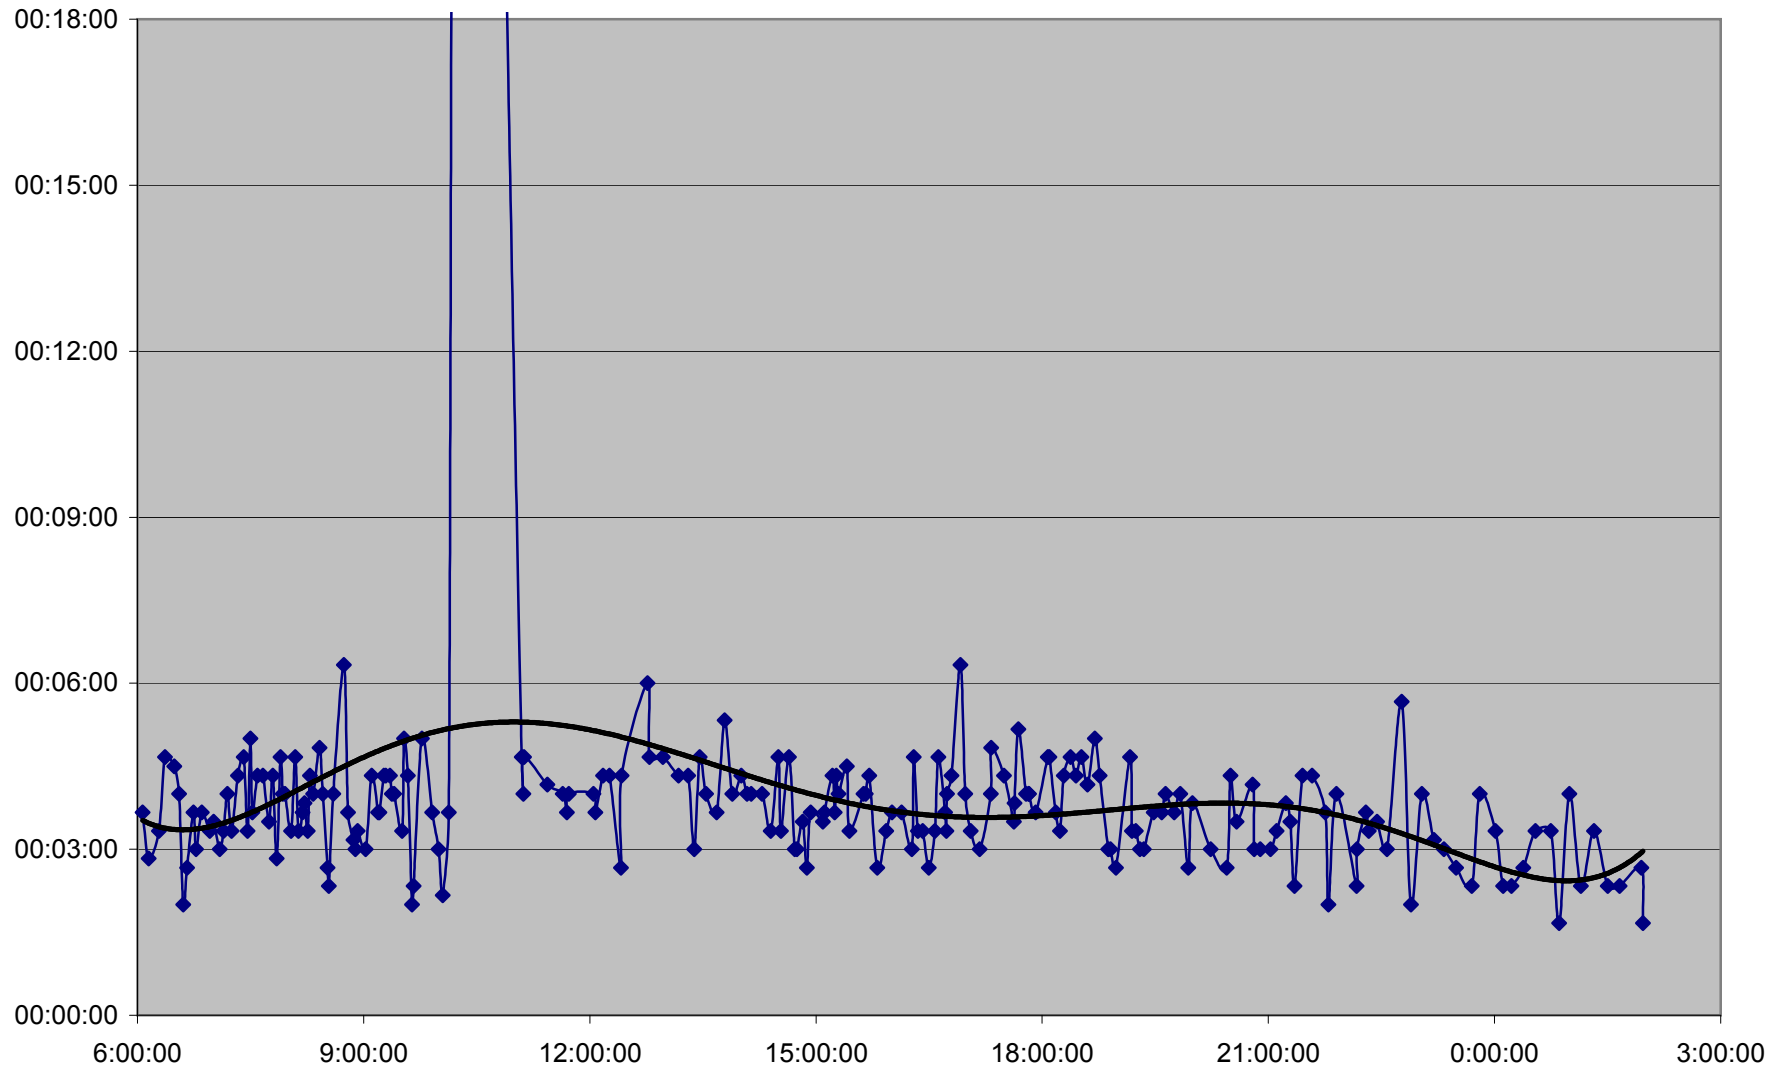

512 St. Clair Link Times Monday 5 Jul 2010 from Gunns Loop to Keele St. Eastbound

512 St. Clair Link Times Monday 5 Jul 2010 from Keele St. to Caledonia Rd. Eastbound

512 St. Clair Link Times Monday 5 Jul 2010 from Caledonia Rd. to Lansdowne Ave. Eastbound

512 St. Clair Link Times Monday 5 Jul 2010 from Lansdowne Ave. to Dufferin St. Eastbound

512 St. Clair Link Times Monday 5 Jul 2010 from Dufferin St. to Oakwood Ave. Eastbound

512 St. Clair Link Times Monday 5 Jul 2010 from Oakwood Ave. to Bathurst St. Eastbound

512 St. Clair Link Times Monday 5 Jul 2010 from Bathurst St. to Tweedsmuir Ave. Eastbound

512 St. Clair Link Times Monday 5 Jul 2010 from Tweedsmuir Ave. to Yonge St. Eastbound

512 St. Clair Link Times Monday 5 Jul 2010 from Yonge St. to St. Clair Stn. Eastbound