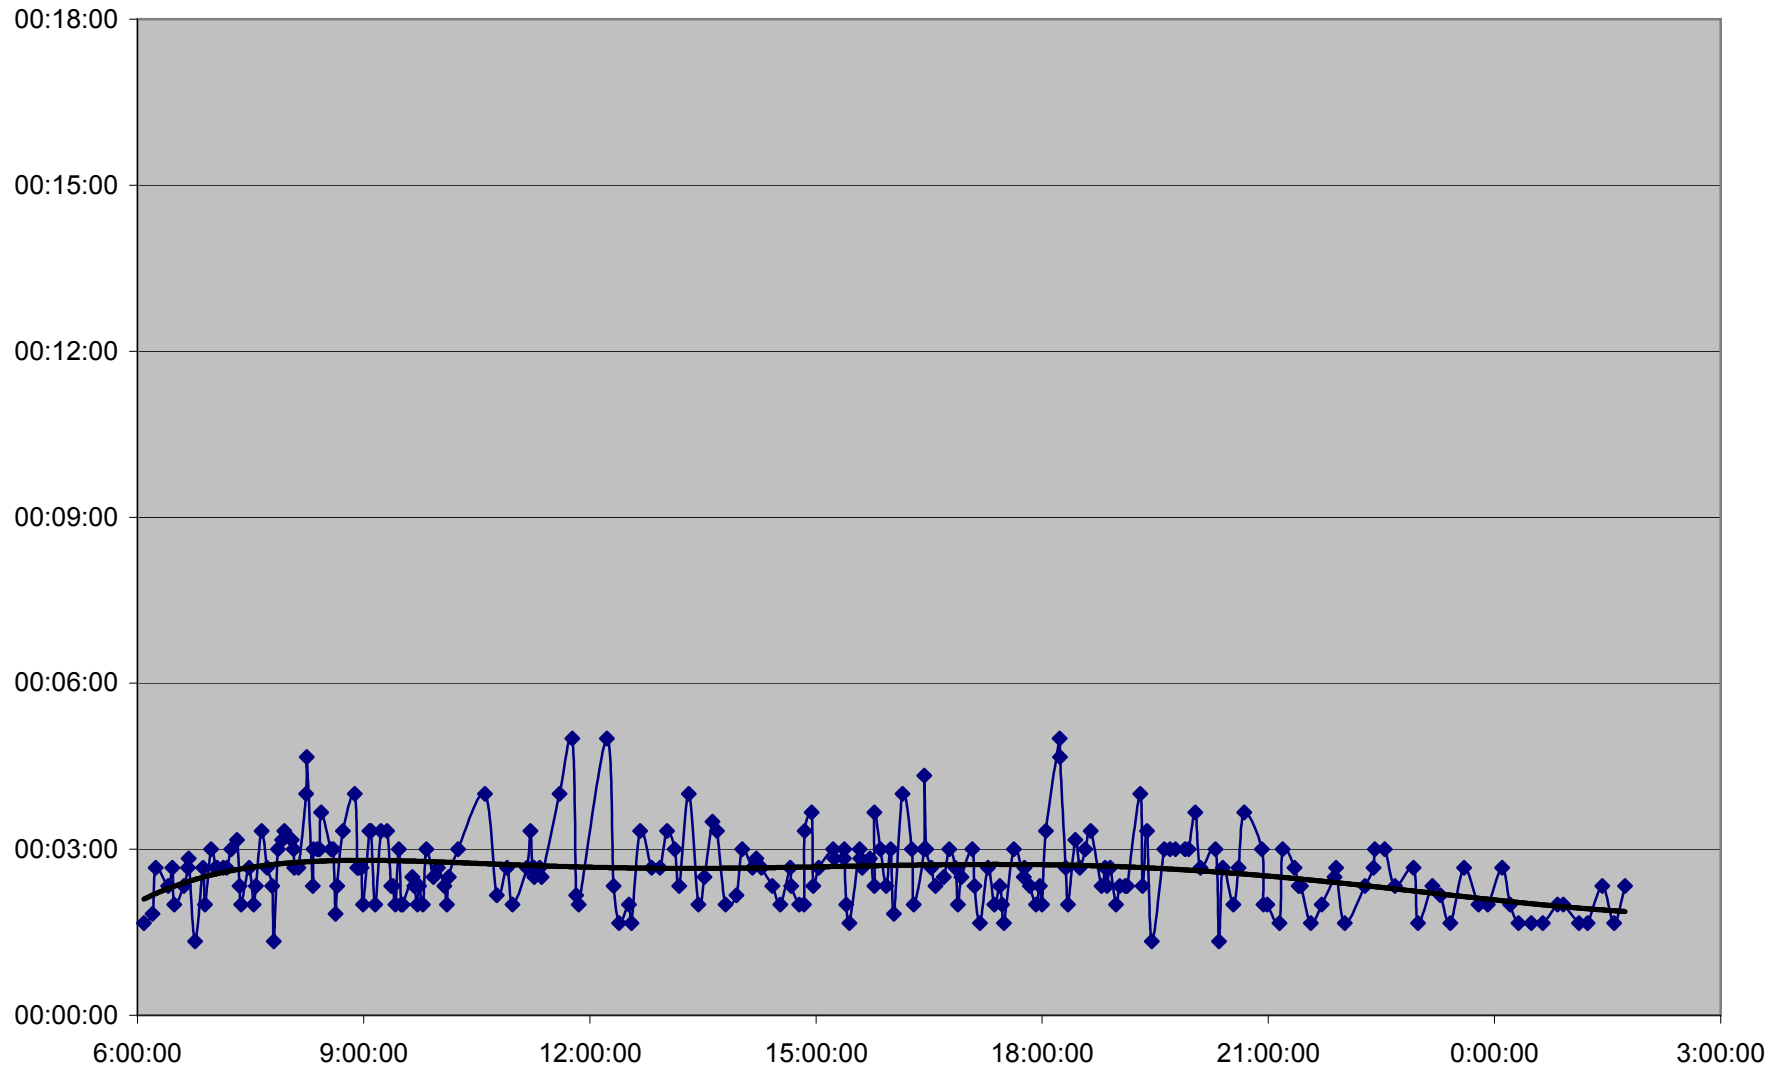

512 St. Clair Link Times Monday 5 Jul 2010 from Gunns Loop to Keele St. Eastbound

512 St. Clair Link Times Monday 5 Jul 2010 from Keele St. to Caledonia Rd. Eastbound

512 St. Clair Link Times Monday 5 Jul 2010 from Caledonia Rd. to Lansdowne Ave. Eastbound

512 St. Clair Link Times Monday 5 Jul 2010 from Lansdowne Ave. to Dufferin St. Eastbound

512 St. Clair Link Times Monday 5 Jul 2010 from Dufferin St. to Oakwood Ave. Eastbound

512 St. Clair Link Times Monday 5 Jul 2010 from Oakwood Ave. to Bathurst St. Eastbound

512 St. Clair Link Times Monday 5 Jul 2010 from Bathurst St. to Tweedsmuir Ave. Eastbound

512 St. Clair Link Times Monday 5 Jul 2010 from Tweedsmuir Ave. to Yonge St. Eastbound

512 St. Clair Link Times Monday 5 Jul 2010 from Yonge St. to St. Clair Stn. Eastbound