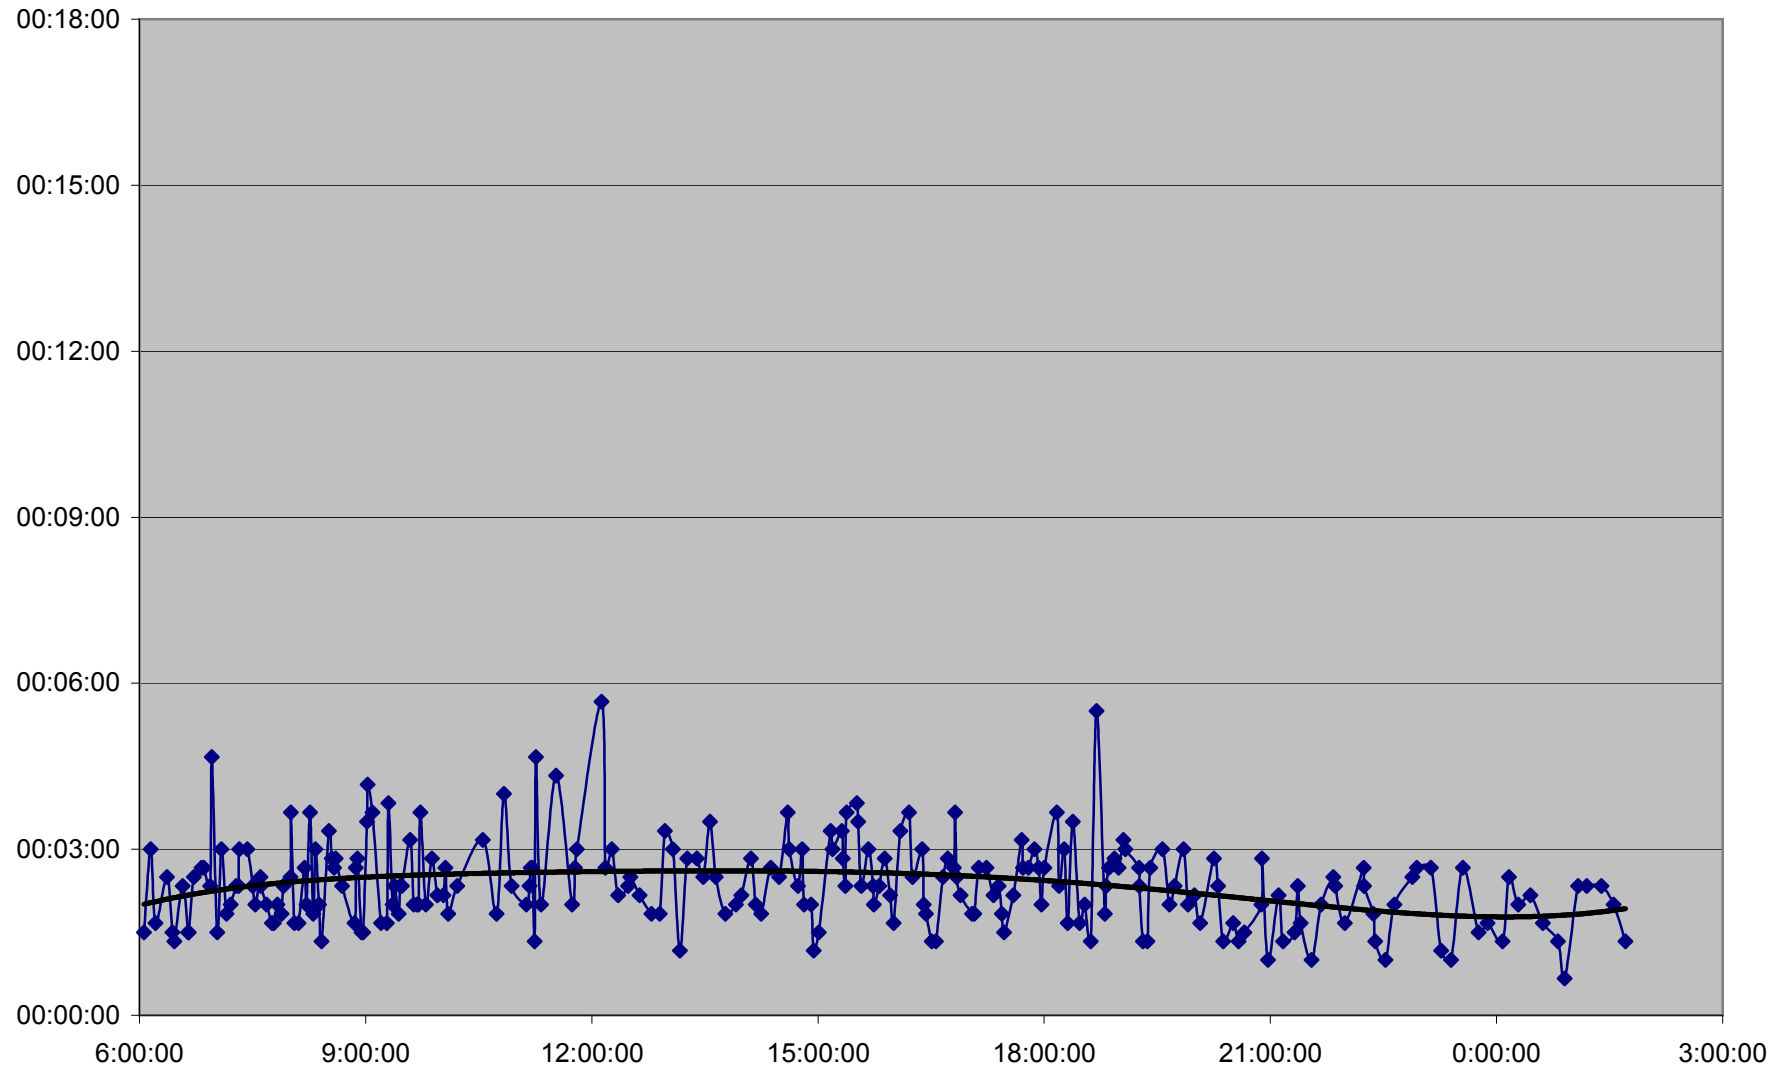

512 St. Clair Link Times Monday 5 Jul 2010 from Gunns Loop to Keele St. Eastbound

512 St. Clair Link Times Monday 5 Jul 2010 from Keele St. to Caledonia Rd. Eastbound

512 St. Clair Link Times Monday 5 Jul 2010 from Caledonia Rd. to Lansdowne Ave. Eastbound

512 St. Clair Link Times Monday 5 Jul 2010 from Lansdowne Ave. to Dufferin St. Eastbound

512 St. Clair Link Times Monday 5 Jul 2010 from Dufferin St. to Oakwood Ave. Eastbound

512 St. Clair Link Times Monday 5 Jul 2010 from Oakwood Ave. to Bathurst St. Eastbound

512 St. Clair Link Times Monday 5 Jul 2010 from Bathurst St. to Tweedsmuir Ave. Eastbound

512 St. Clair Link Times Monday 5 Jul 2010 from Tweedsmuir Ave. to Yonge St. Eastbound

512 St. Clair Link Times Monday 5 Jul 2010 from Yonge St. to St. Clair Stn. Eastbound