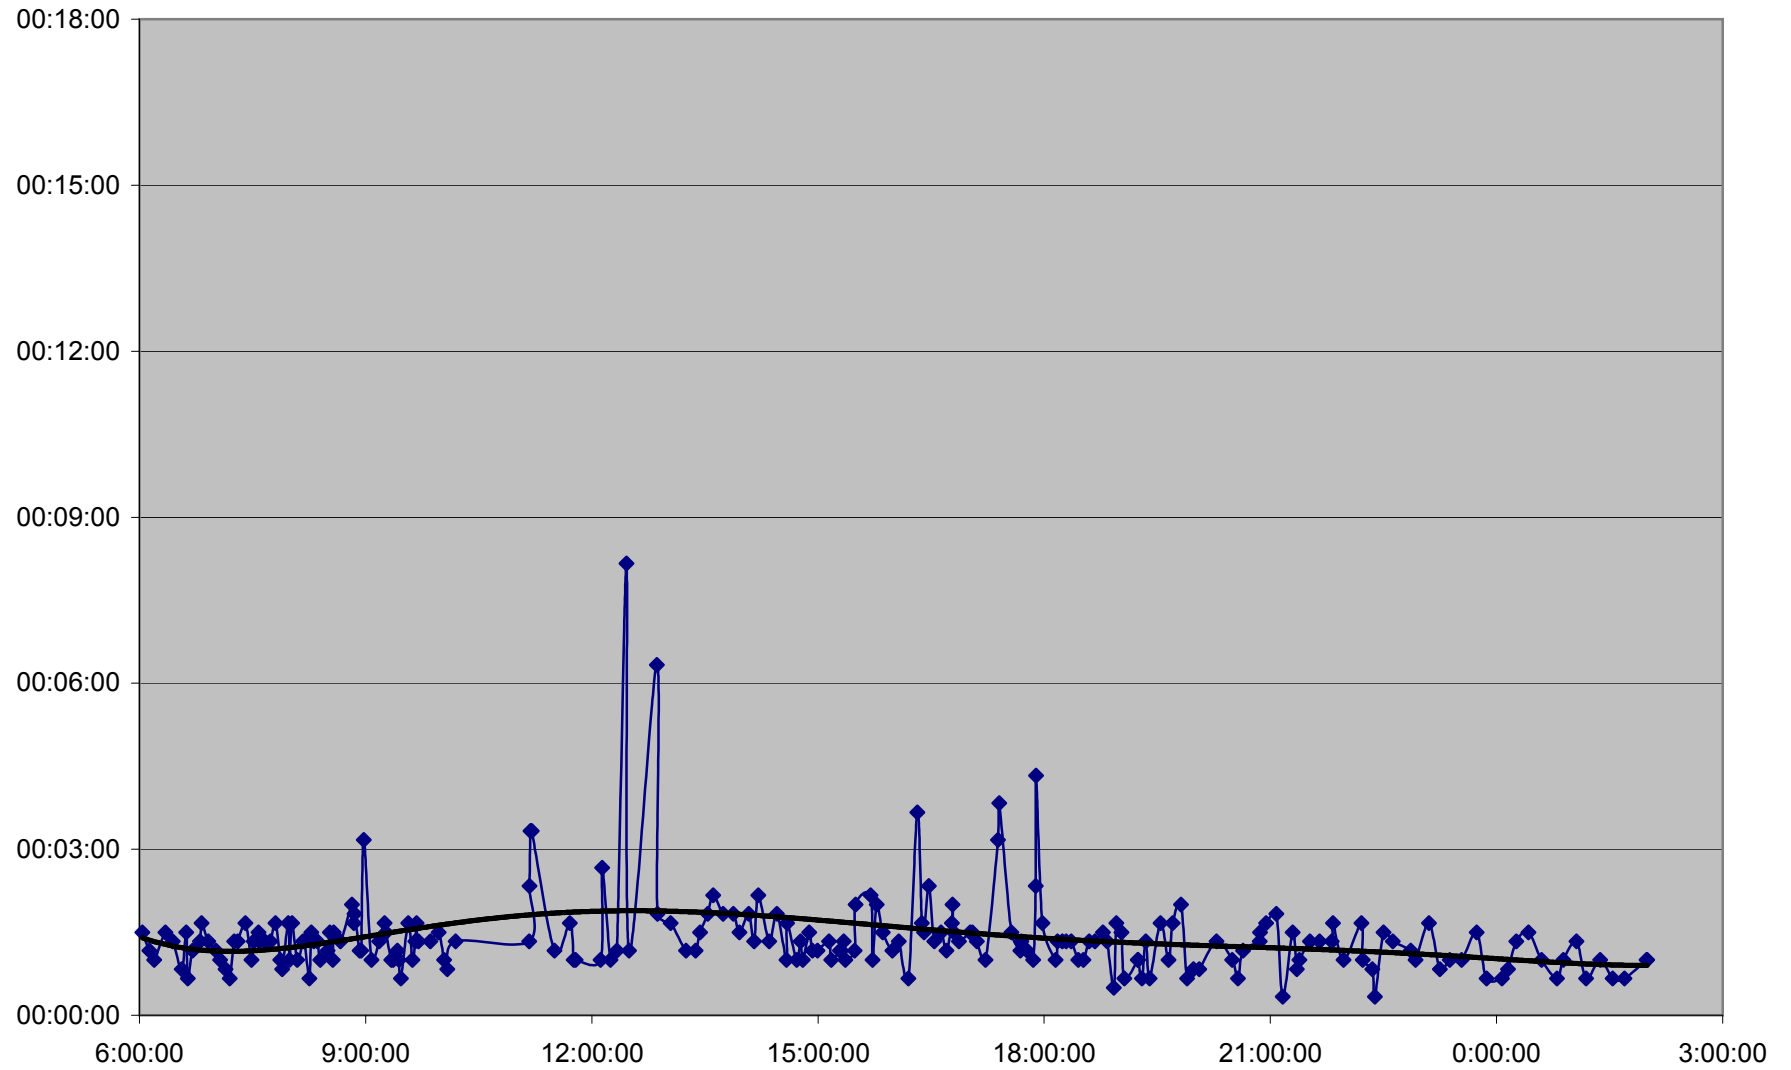

512 St. Clair Link Times Monday 5 Jul 2010 from Gunns Loop to Keele St. Eastbound

512 St. Clair Link Times Monday 5 Jul 2010 from Keele St. to Caledonia Rd. Eastbound

512 St. Clair Link Times Monday 5 Jul 2010 from Caledonia Rd. to Lansdowne Ave. Eastbound

512 St. Clair Link Times Monday 5 Jul 2010 from Lansdowne Ave. to Dufferin St. Eastbound

512 St. Clair Link Times Monday 5 Jul 2010 from Dufferin St. to Oakwood Ave. Eastbound

512 St. Clair Link Times Monday 5 Jul 2010 from Oakwood Ave. to Bathurst St. Eastbound

512 St. Clair Link Times Monday 5 Jul 2010 from Bathurst St. to Tweedsmuir Ave. Eastbound

512 St. Clair Link Times Monday 5 Jul 2010 from Tweedsmuir Ave. to Yonge St. Eastbound

512 St. Clair Link Times Monday 5 Jul 2010 from Yonge St. to St. Clair Stn. Eastbound