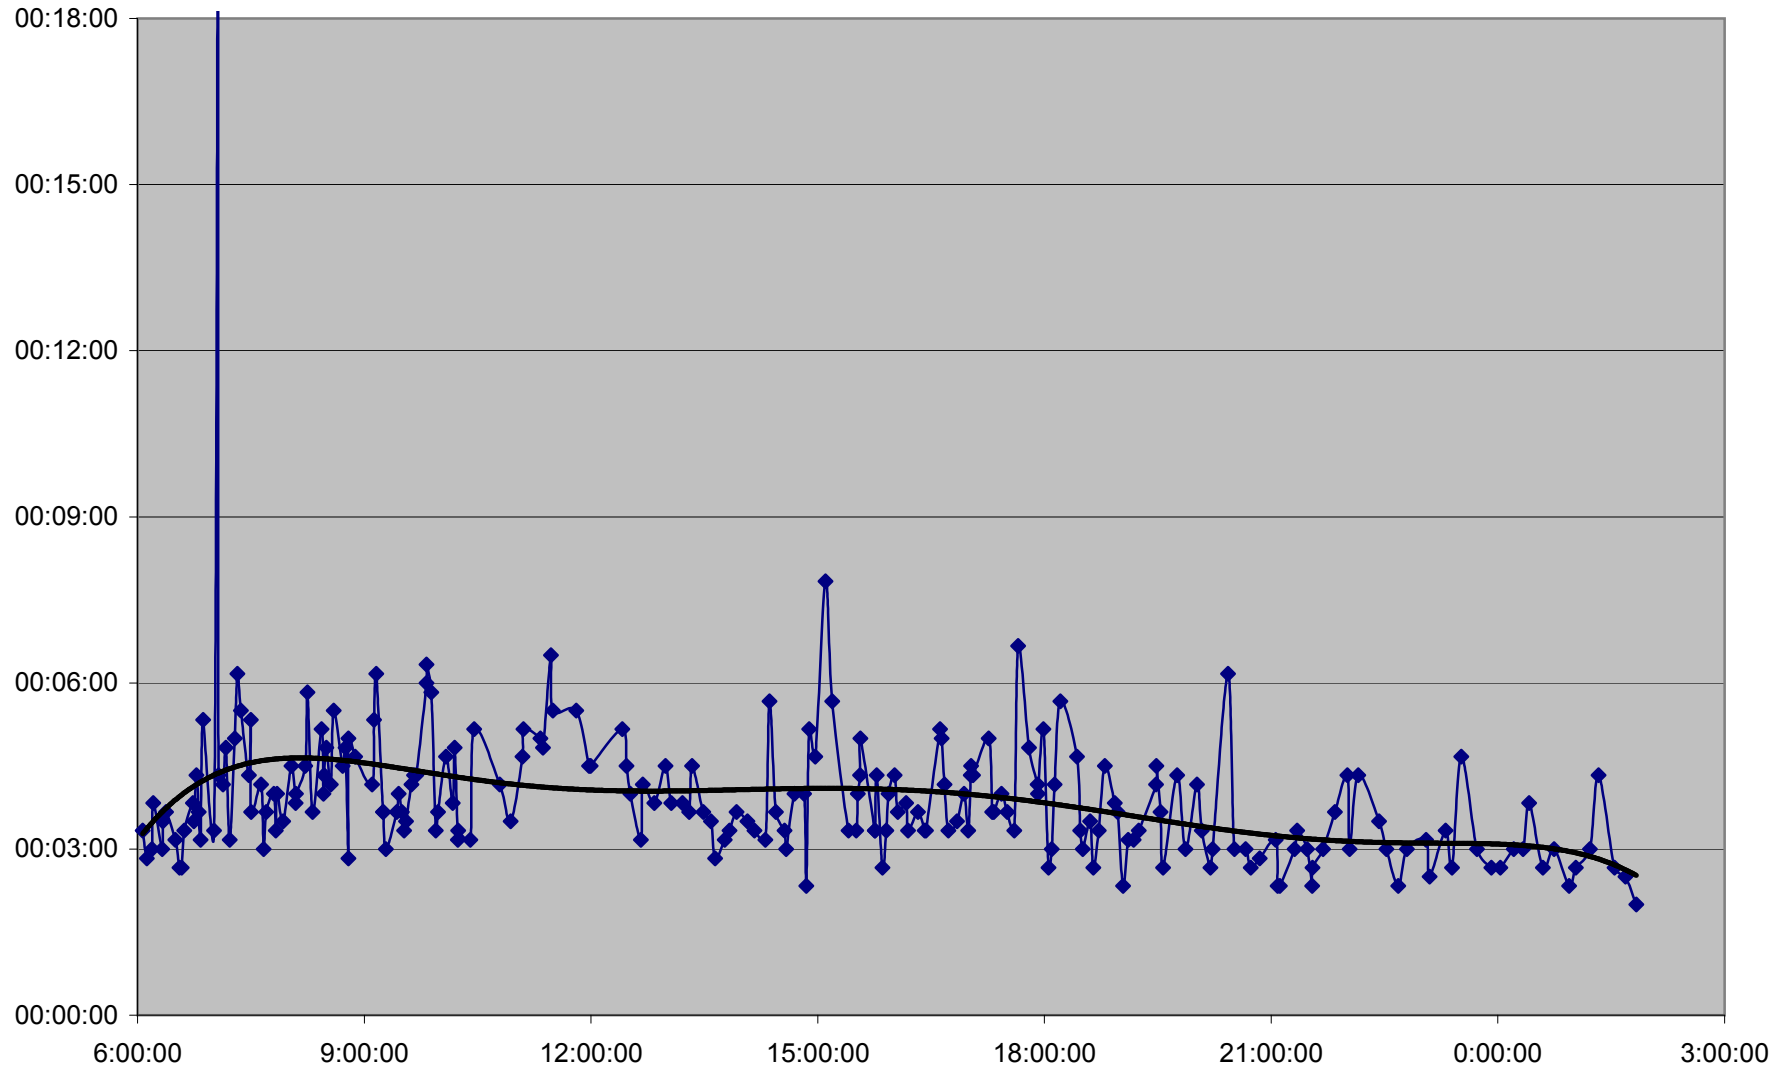

512 St. Clair Link Times Monday 5 Jul 2010 from Gunns Loop to Keele St. Eastbound

512 St. Clair Link Times Monday 5 Jul 2010 from Keele St. to Caledonia Rd. Eastbound

512 St. Clair Link Times Monday 5 Jul 2010 from Caledonia Rd. to Lansdowne Ave. Eastbound

512 St. Clair Link Times Monday 5 Jul 2010 from Lansdowne Ave. to Dufferin St. Eastbound

512 St. Clair Link Times Monday 5 Jul 2010 from Dufferin St. to Oakwood Ave. Eastbound

512 St. Clair Link Times Monday 5 Jul 2010 from Oakwood Ave. to Bathurst St. Eastbound

512 St. Clair Link Times Monday 5 Jul 2010 from Bathurst St. to Tweedsmuir Ave. Eastbound

512 St. Clair Link Times Monday 5 Jul 2010 from Tweedsmuir Ave. to Yonge St. Eastbound

512 St. Clair Link Times Monday 5 Jul 2010 from Yonge St. to St. Clair Stn. Eastbound