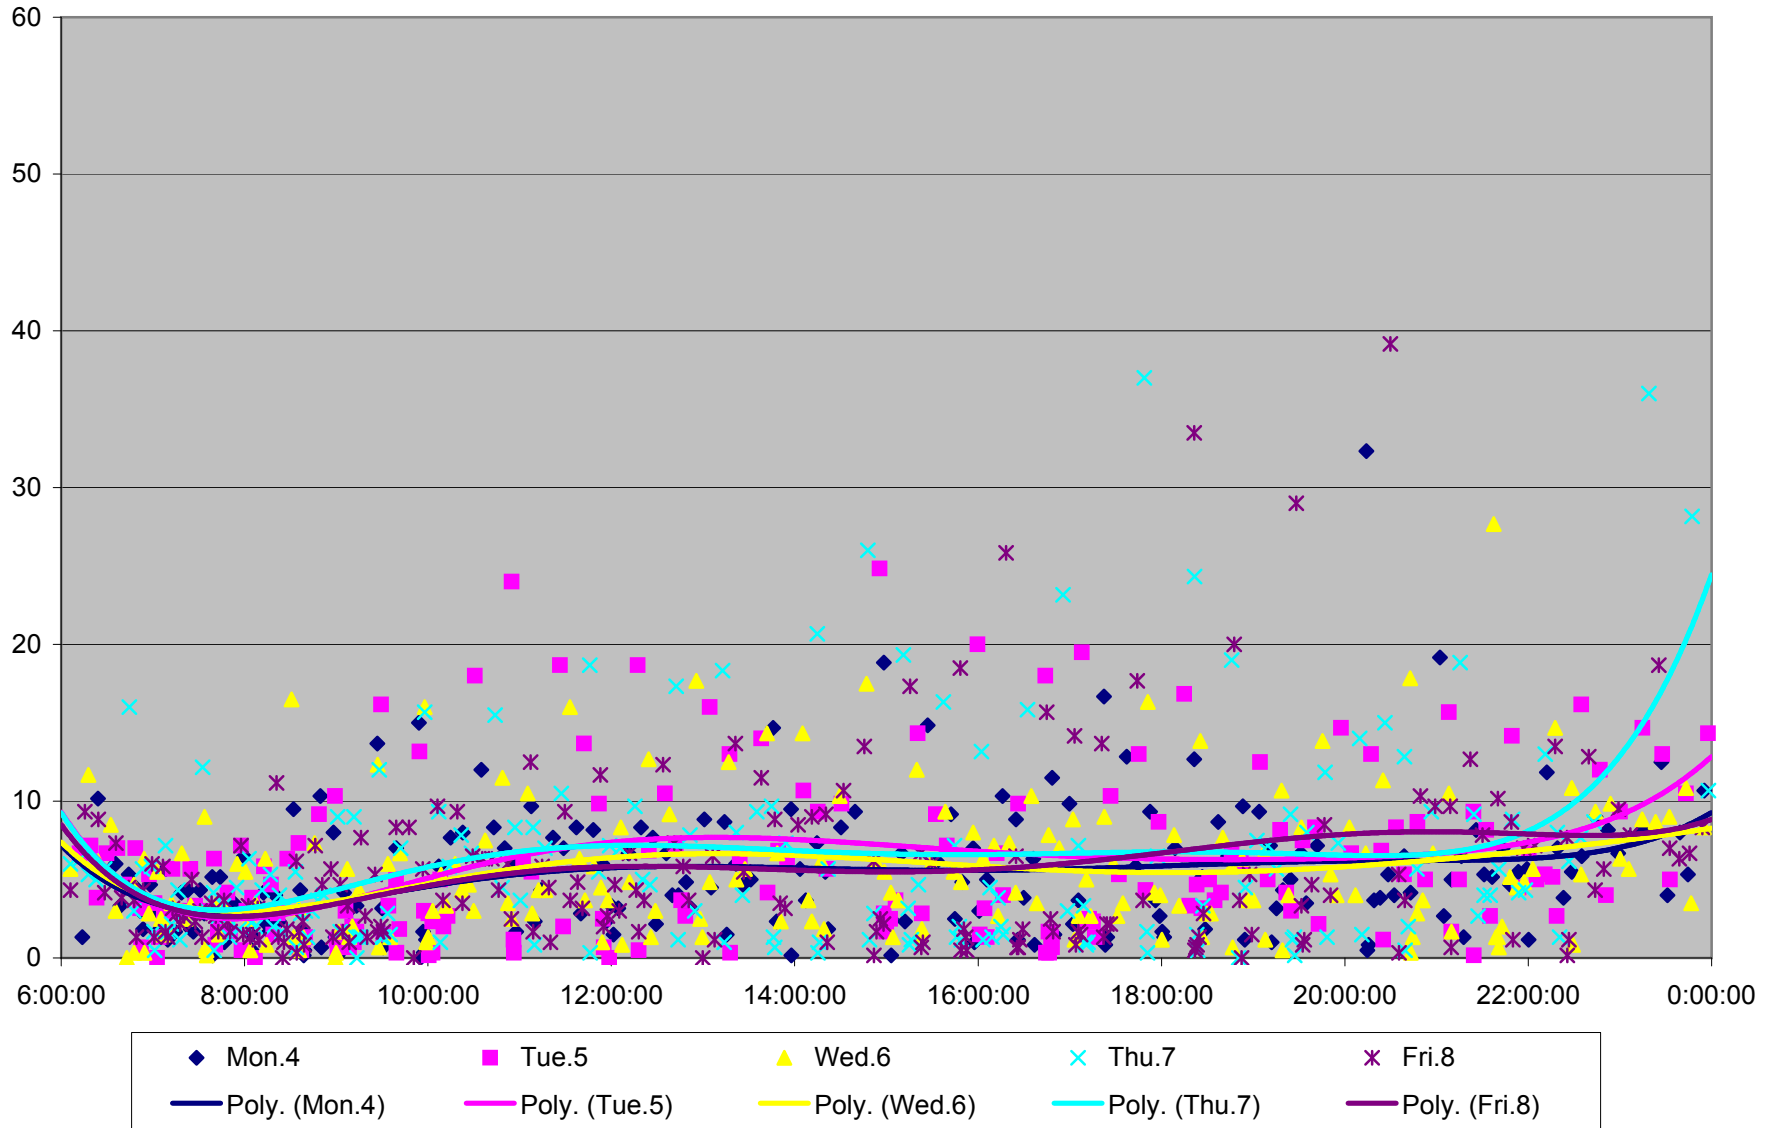

### 512 St. Clair Headways at Yonge St. Westbound January 2010