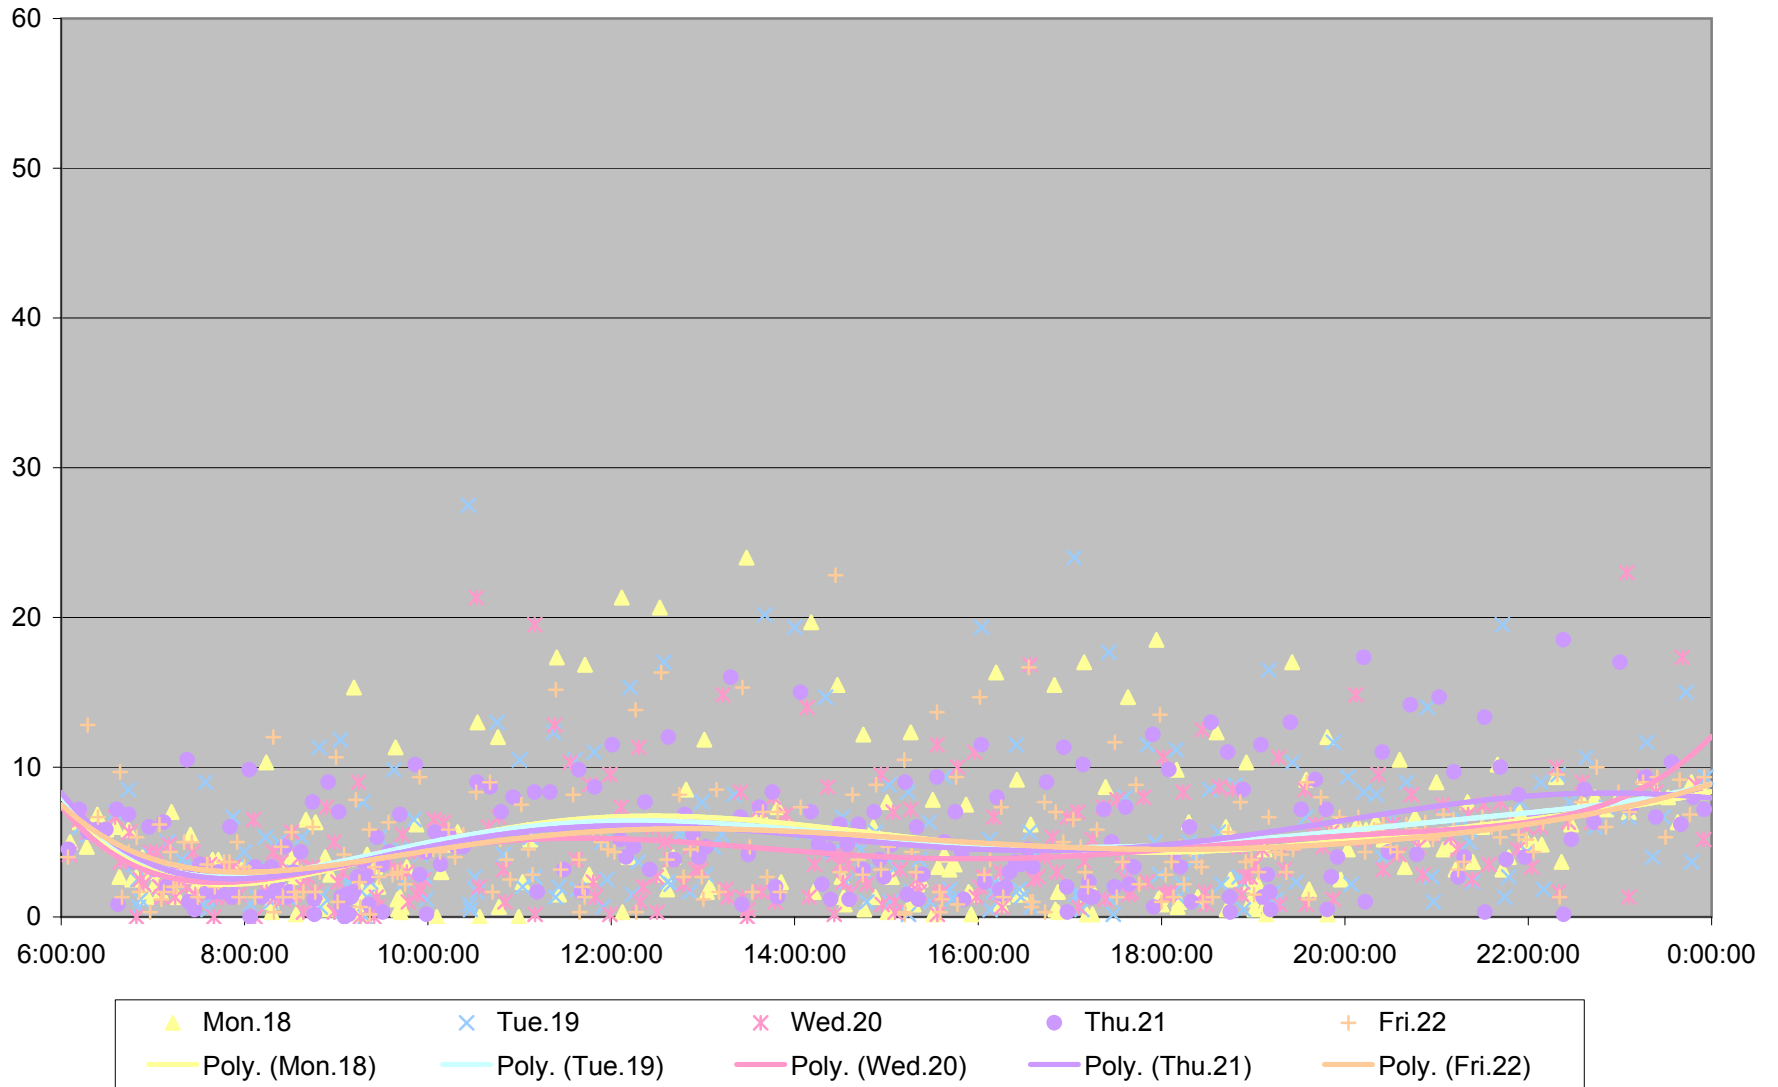

512 St. Clair Headways at Yonge St. Westbound January 2010