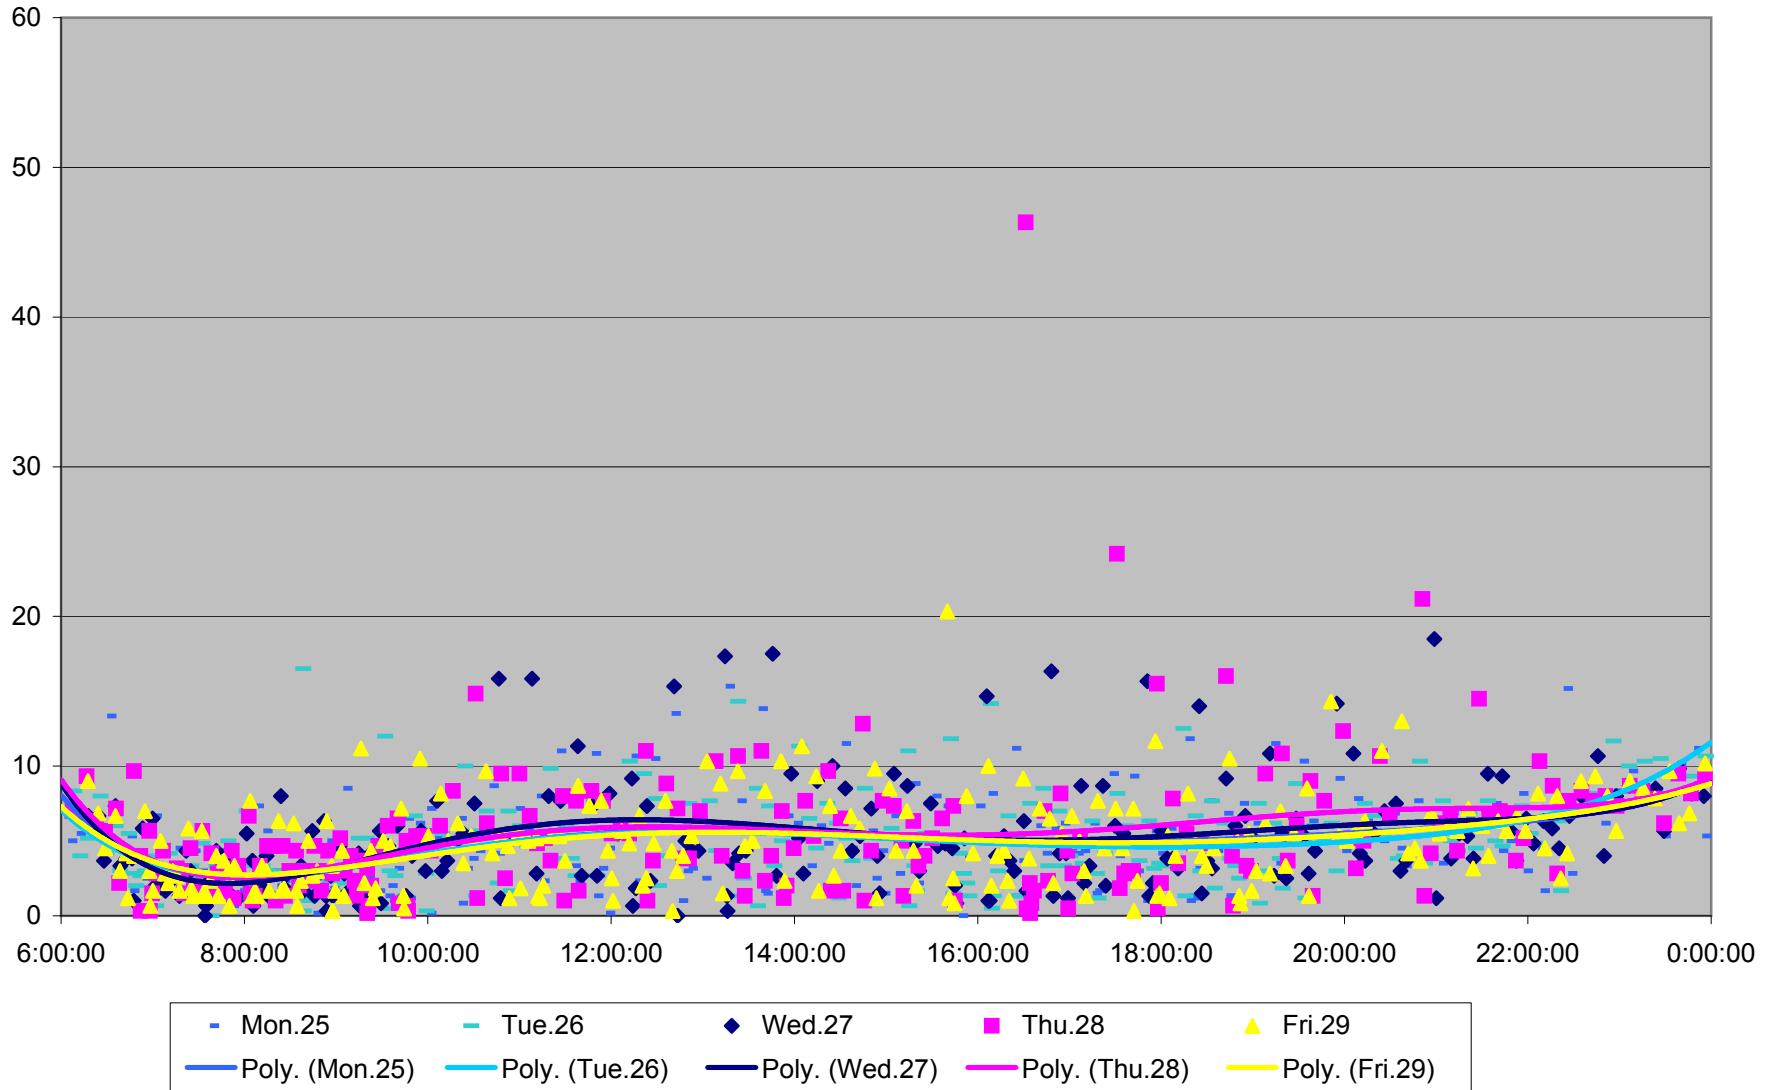

512 St. Clair Headways at Yonge St. Westbound January 2010