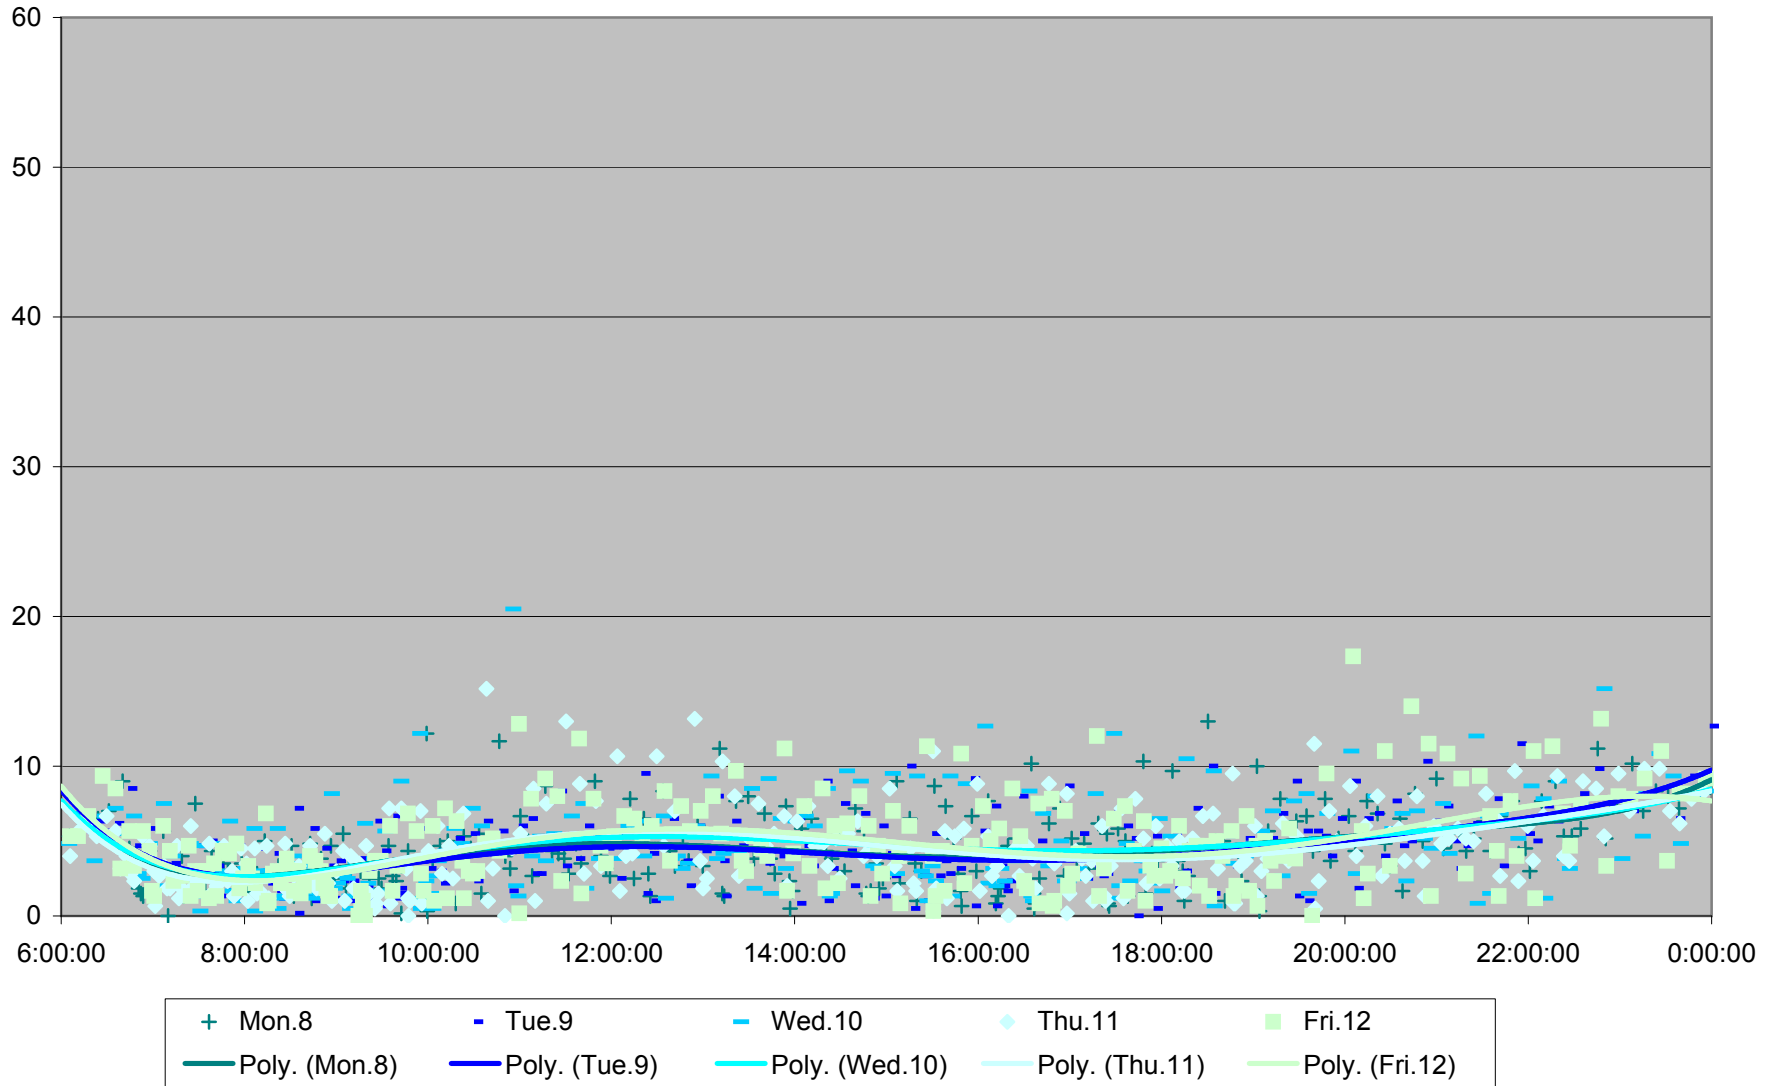

512 St. Clair Headways at Yonge St. Westbound February 2010