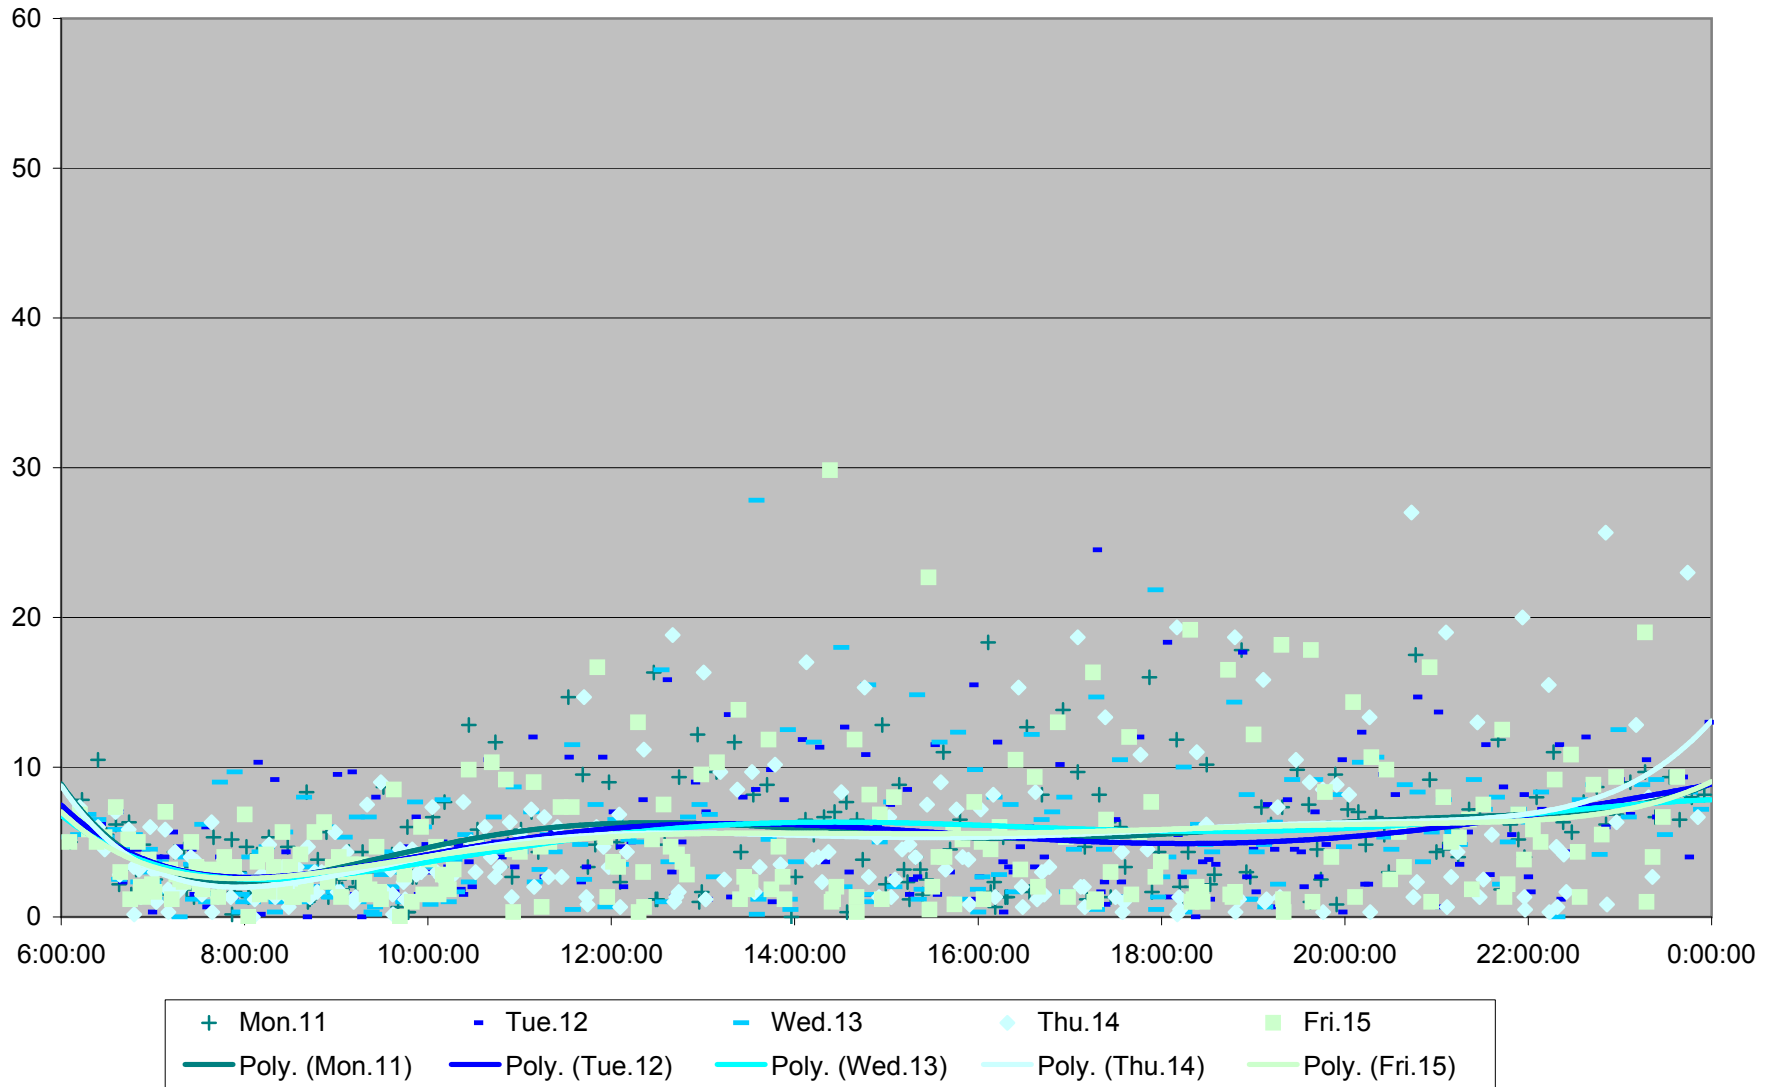

512 St. Clair Headways at Yonge St. Westbound January 2010