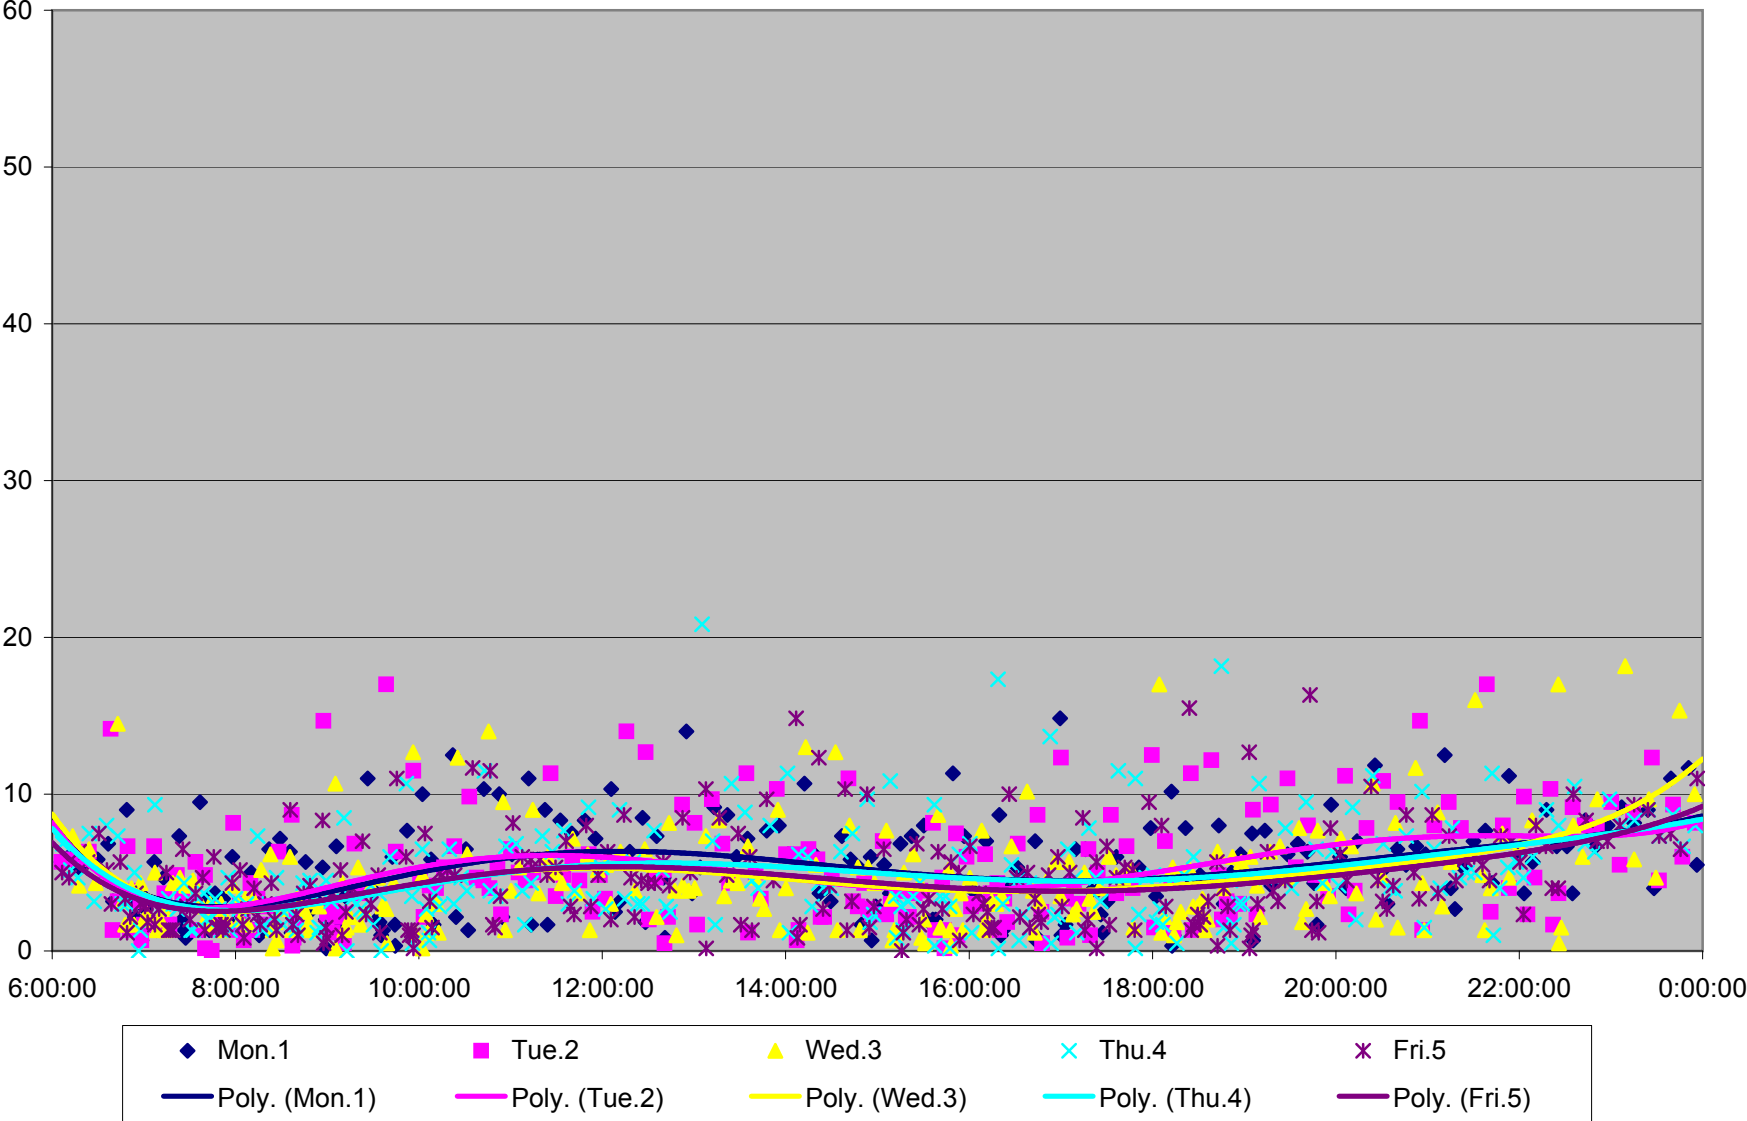

512 St. Clair Headways at Yonge St. Westbound February 2010