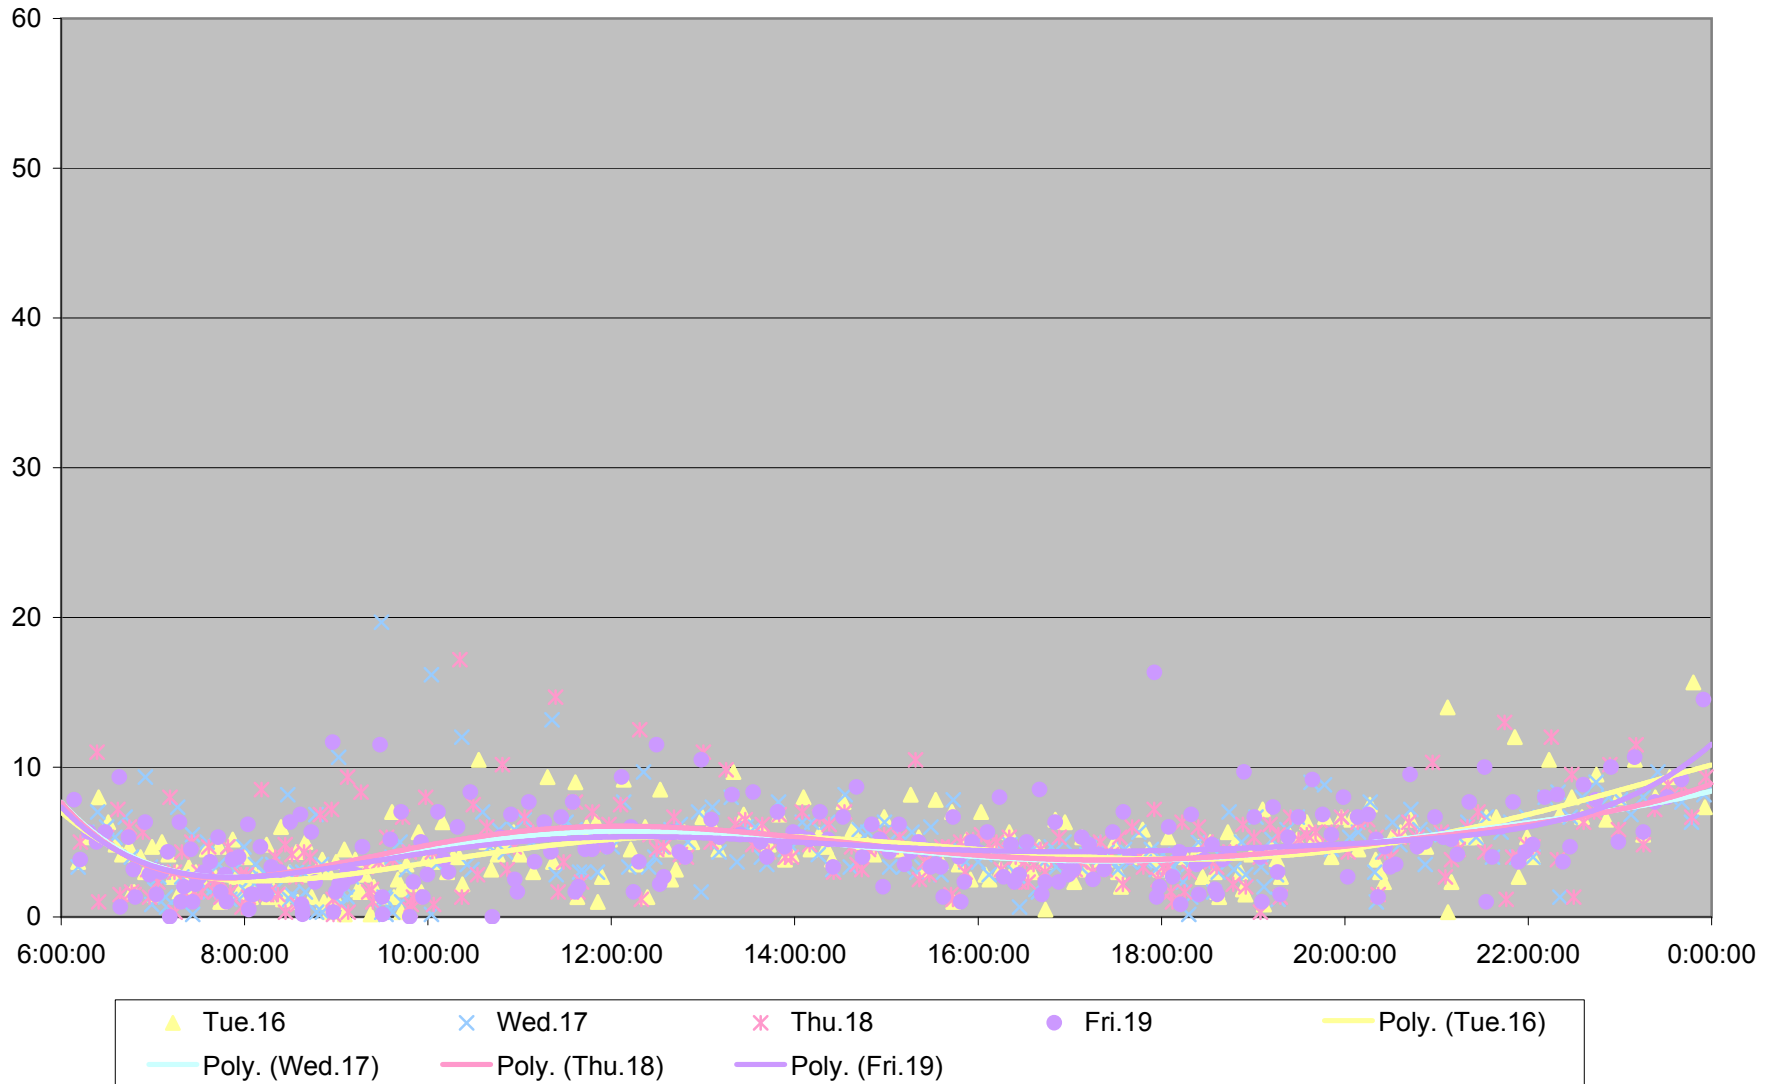

512 St. Clair Headways at Yonge St. Westbound February 2010