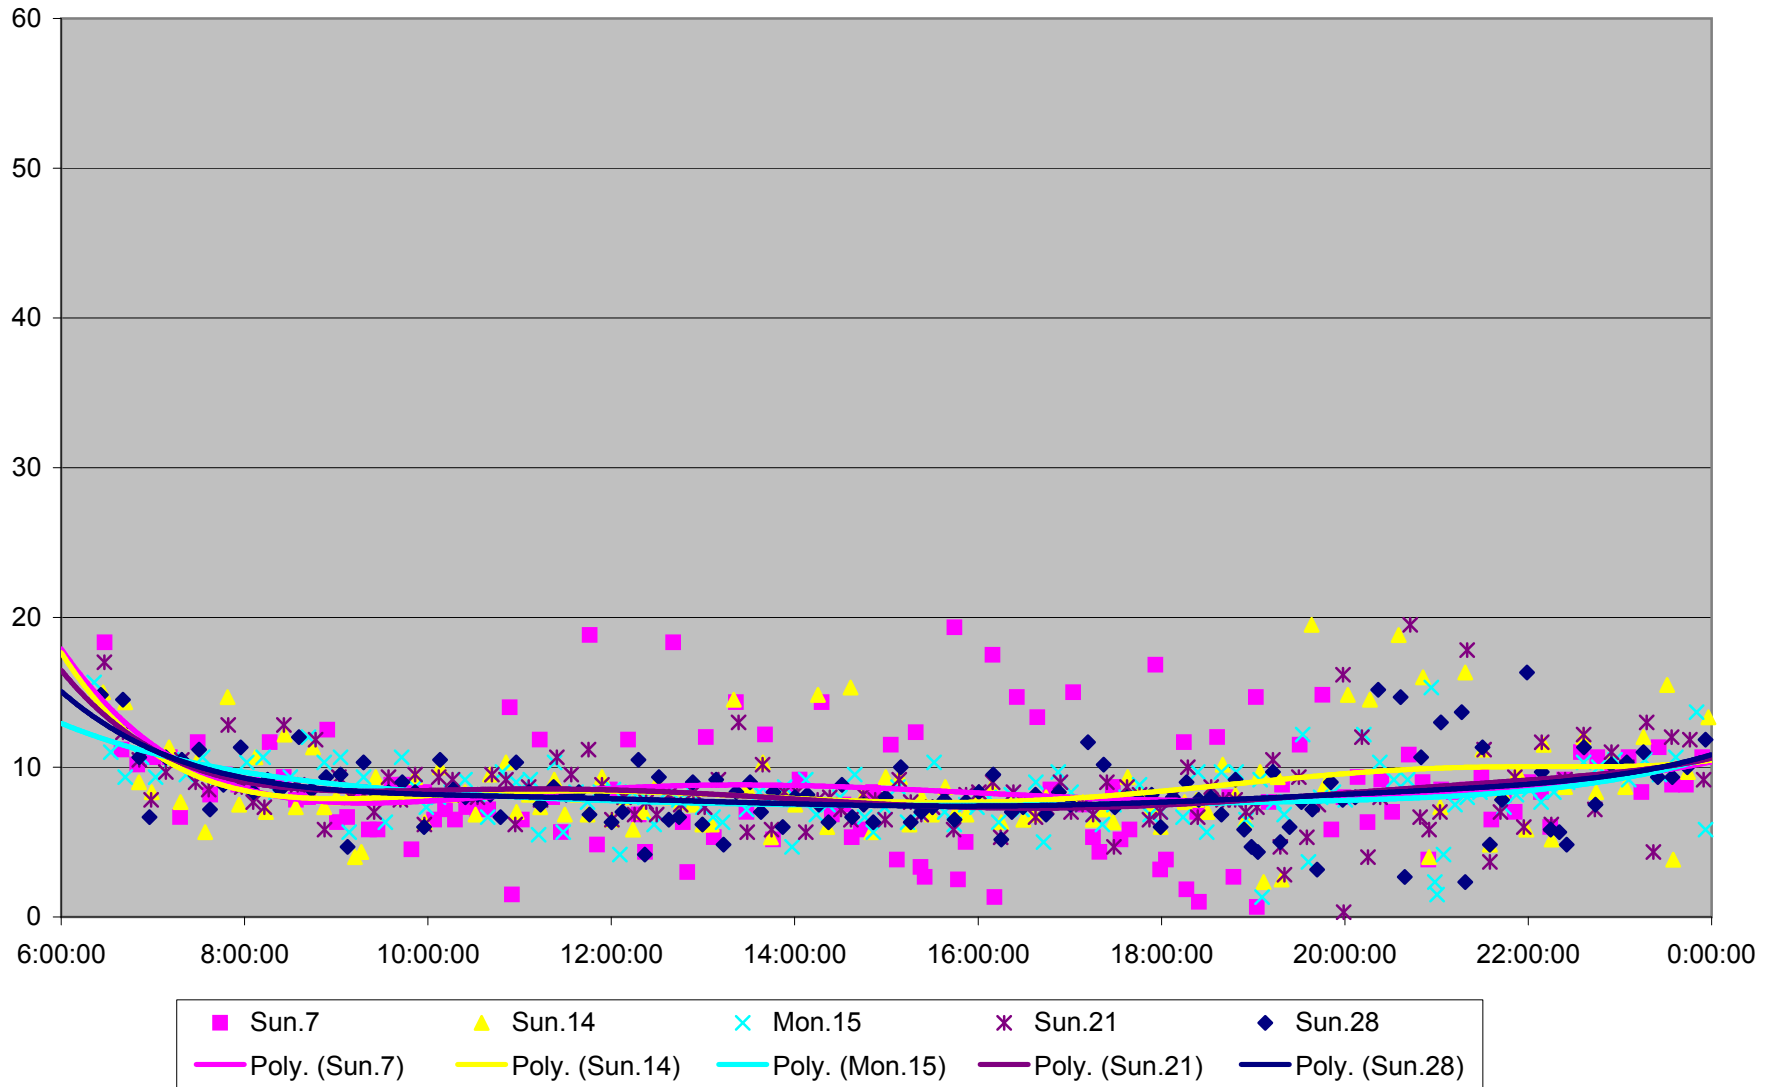

512 St. Clair Headways at Yonge St. Westbound January 2010

512 St. Clair Headways at Yonge St. Westbound February 2010

512 St. Clair Headways at Bathurst St. Westbound January 2010

512 St. Clair Headways at Bathurst St. Westbound February 2010