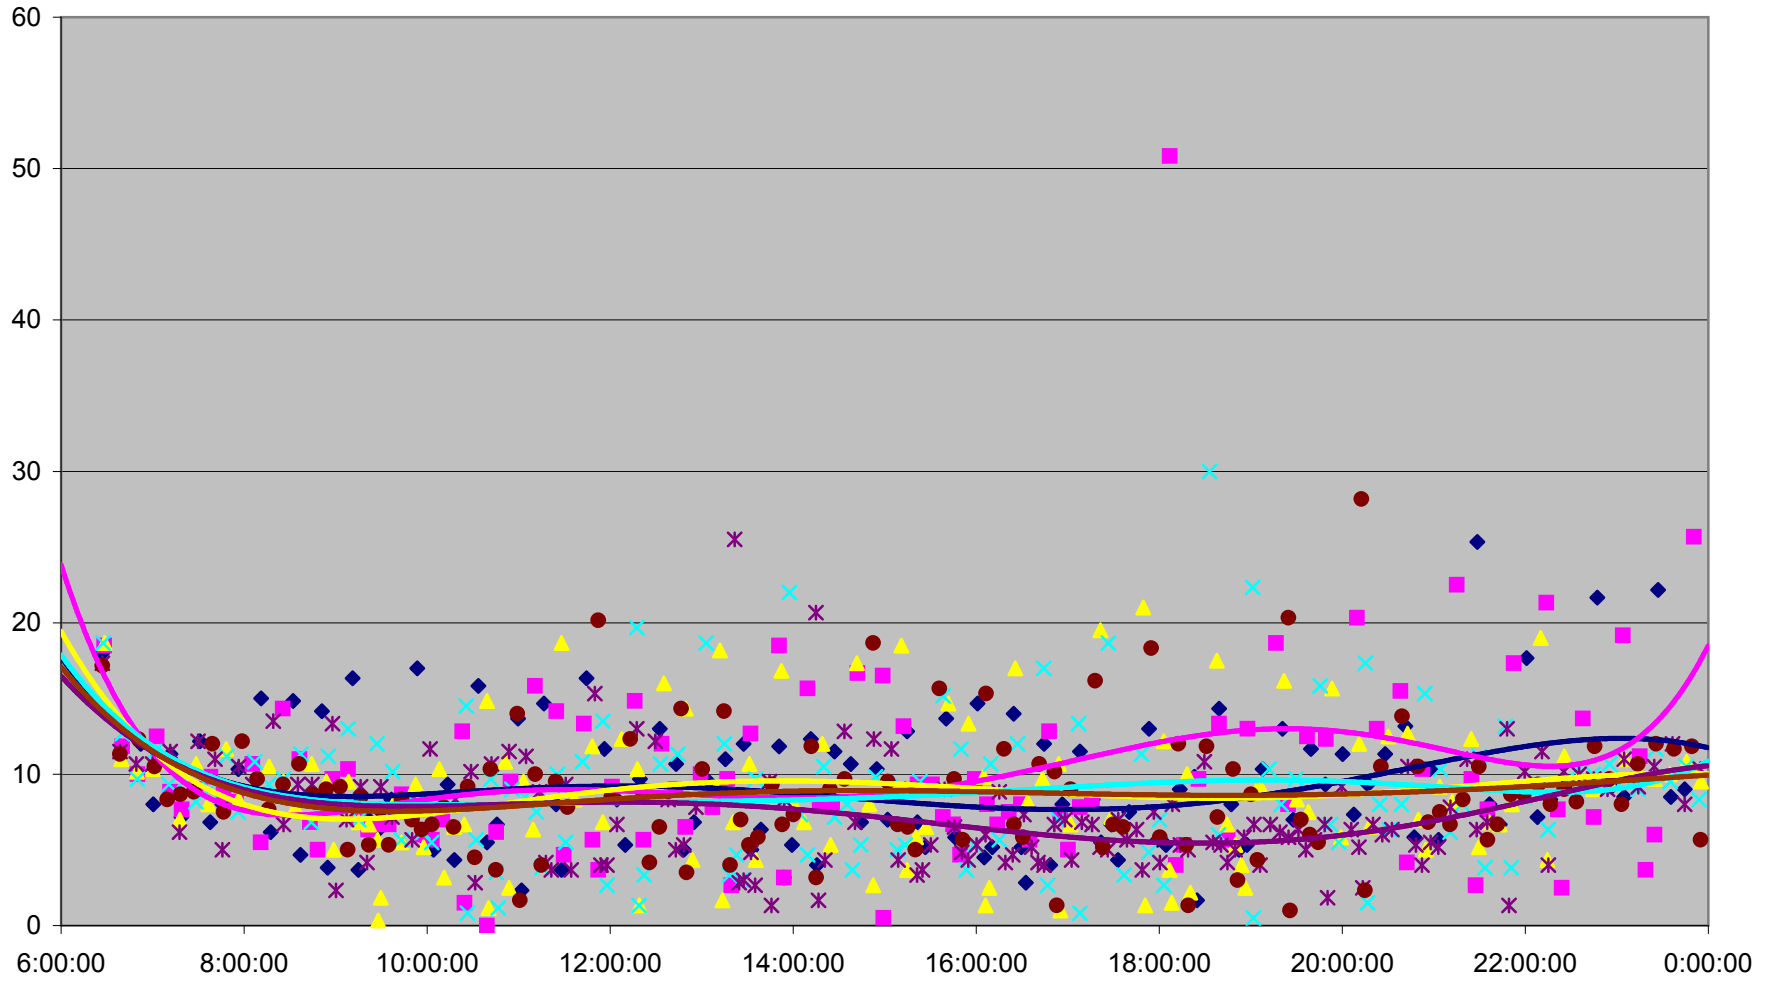

512 St. Clair Headways at Yonge St. Westbound January 2010

512 St. Clair Headways at Yonge St. Westbound February 2010

512 St. Clair Headways at Bathurst St. Westbound January 2010

512 St. Clair Headways at Bathurst St. Westbound February 2010