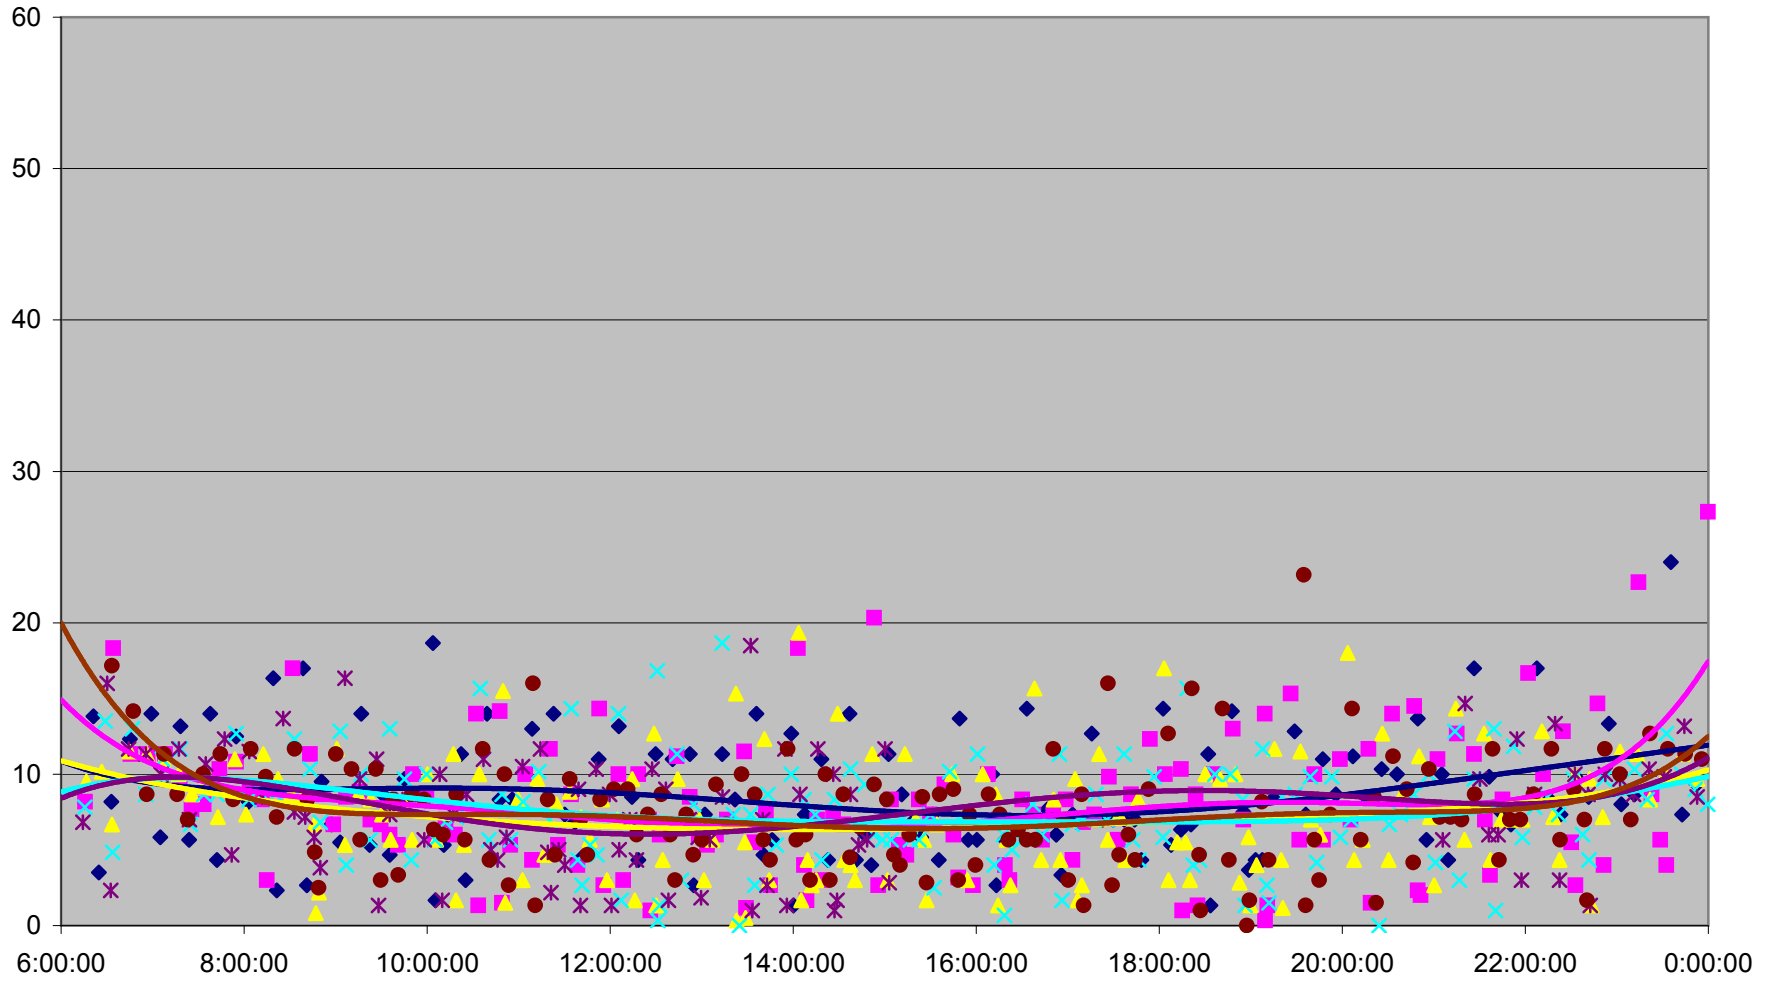

512 St. Clair Headways at Yonge St. Westbound January 2010

512 St. Clair Headways at Yonge St. Westbound February 2010

512 St. Clair Headways at Bathurst St. Westbound January 2010

512 St. Clair Headways at Bathurst St. Westbound February 2010