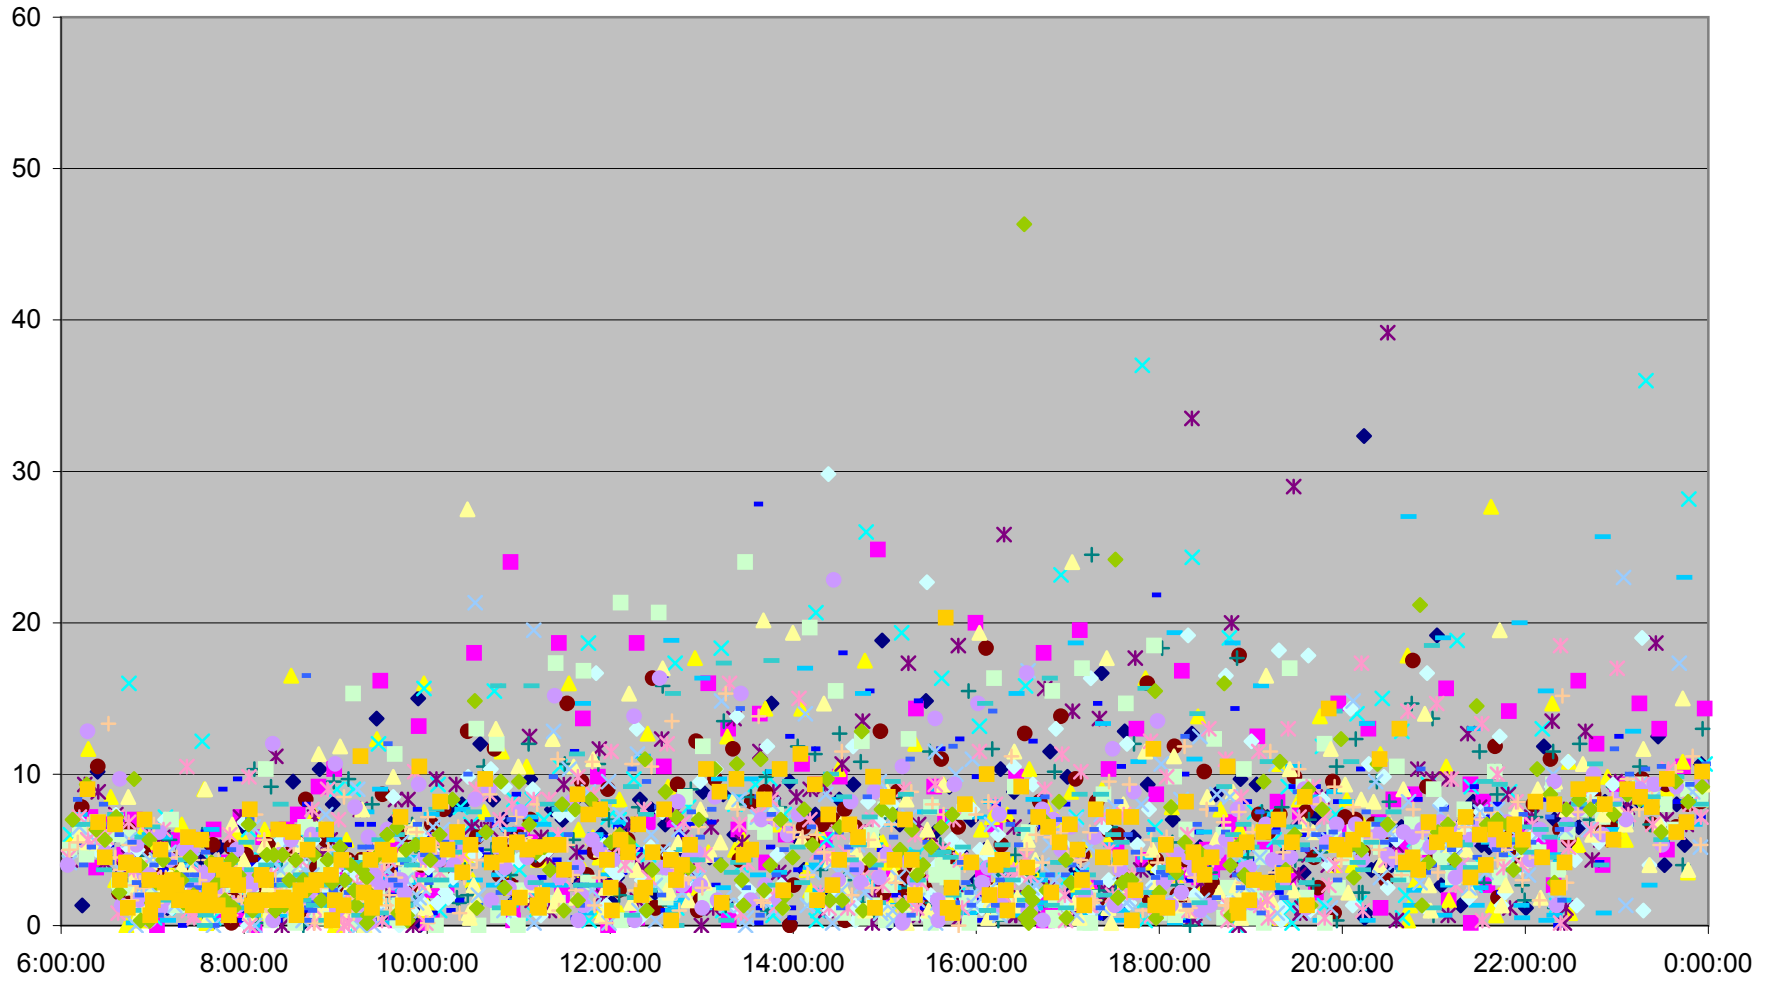

512 St. Clair Headways at Yonge St. Westbound January 2010

- | | | | | | | | | | | | |
|----------|----------|----------|----------|----------|----------|----------|----------|----------|----------|----------|----------|
| ◆ Mon.4 | ■ Tue.5 | ▲ Wed.6 | × Thu.7 | * Fri.8 | ● Mon.11 | + Tue.12 | - Wed.13 | - Thu.14 | ◇ Fri.15 | ■ Mon.18 | ▲ Tue.19 |
| × Wed.20 | * Thu.21 | ● Fri.22 | + Mon.25 | - Tue.26 | - Wed.27 | ◇ Thu.28 | ■ Fri.29 | | | | |

512 St. Clair Headways at Yonge St. Westbound February 2010

- | | | | | | | | | | | | |
|----------|----------|----------|----------|----------|----------|----------|----------|----------|----------|----------|----------|
| ◆ Mon.1 | ■ Tue.2 | ▲ Wed.3 | × Thu.4 | × Fri.5 | ● Mon.8 | + Tue.9 | - Wed.10 | - Thu.11 | ◇ Fri.12 | ■ Tue.16 | ▲ Wed.17 |
| × Thu.18 | × Fri.19 | ● Mon.22 | + Tue.23 | - Wed.24 | - Thu.25 | ◆ Fri.26 | | | | | |

512 St. Clair Headways at Bathurst St. Westbound January 2010

512 St. Clair Headways at Bathurst St. Westbound February 2010

- | | | | | | | | | | | | |
|----------|----------|----------|----------|----------|----------|----------|----------|----------|----------|----------|----------|
| ◆ Mon.1 | ■ Tue.2 | ▲ Wed.3 | × Thu.4 | × Fri.5 | ● Mon.8 | + Tue.9 | - Wed.10 | - Thu.11 | ◇ Fri.12 | ■ Tue.16 | ▲ Wed.17 |
| × Thu.18 | × Fri.19 | ● Mon.22 | + Tue.23 | - Wed.24 | - Thu.25 | ◆ Fri.26 | | | | | |