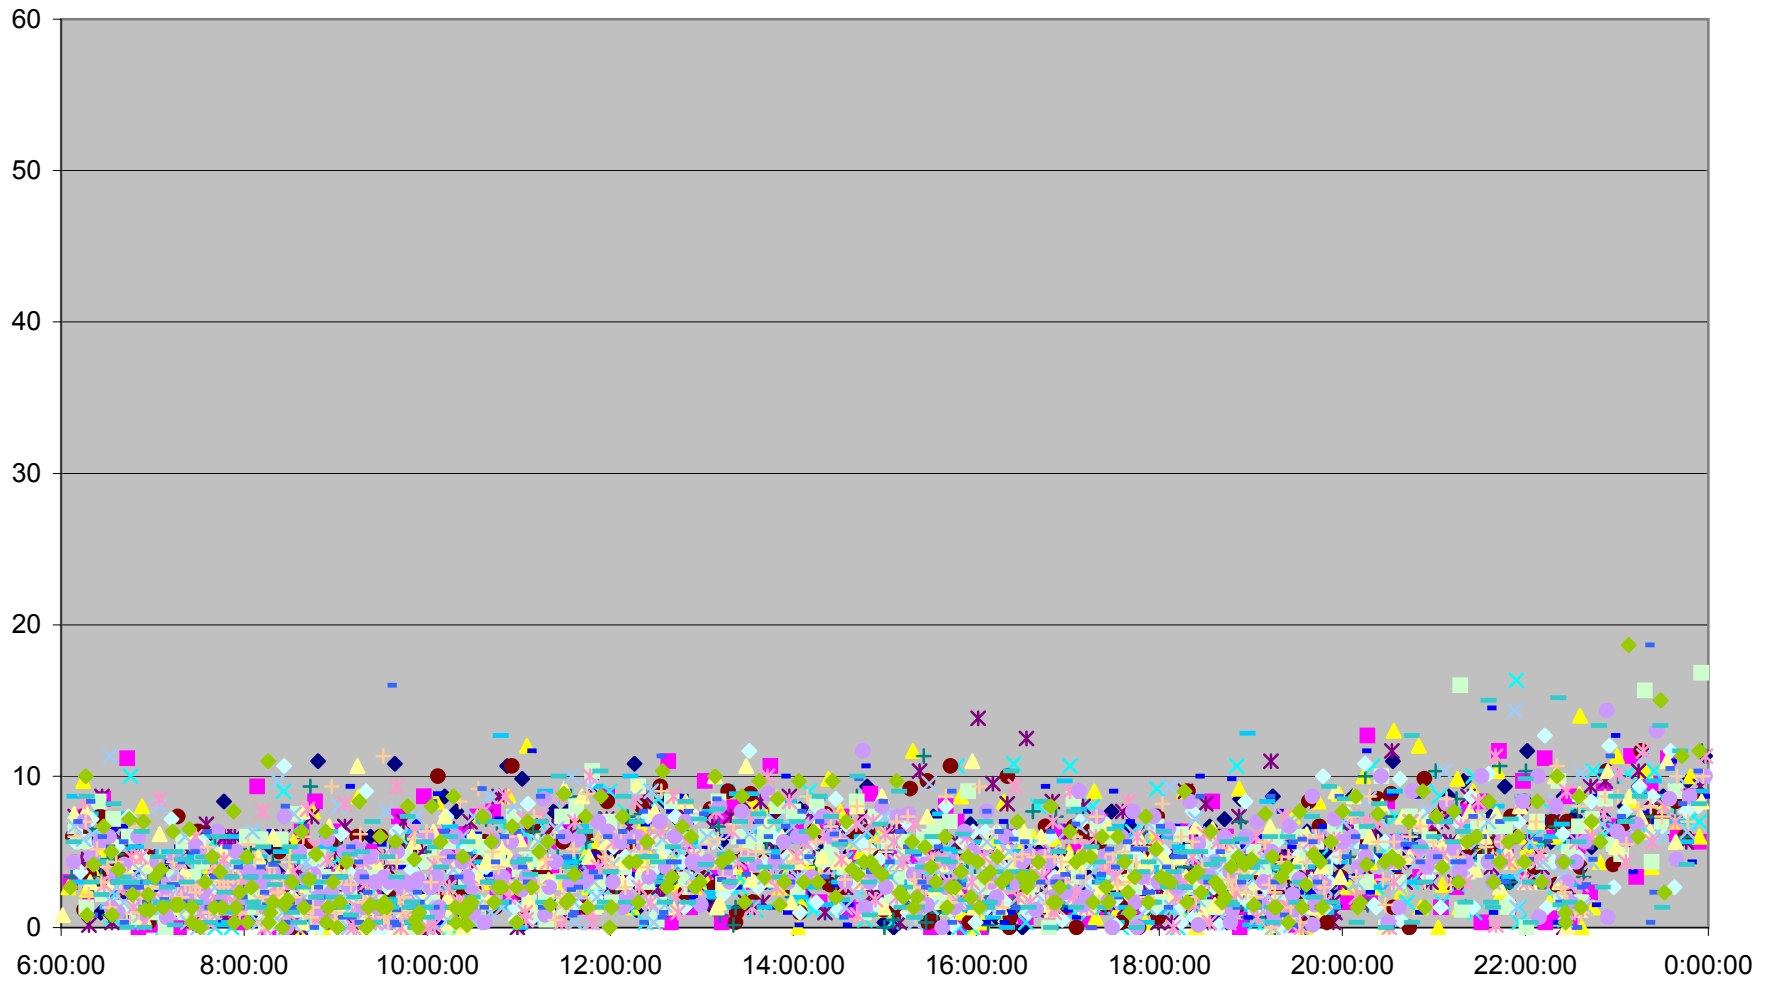

512 St. Clair Headways at Yonge St. Westbound January 2010

- | | | | | | | | | | | | |
|----------|----------|----------|----------|----------|----------|----------|----------|----------|----------|----------|----------|
| ◆ Mon.4 | ■ Tue.5 | ▲ Wed.6 | × Thu.7 | * Fri.8 | ● Mon.11 | + Tue.12 | - Wed.13 | - Thu.14 | ◇ Fri.15 | ■ Mon.18 | ▲ Tue.19 |
| × Wed.20 | * Thu.21 | ● Fri.22 | + Mon.25 | - Tue.26 | - Wed.27 | ◇ Thu.28 | ■ Fri.29 | | | | |

512 St. Clair Headways at Yonge St. Westbound February 2010

- | | | | | | | | | | | | |
|----------|----------|----------|----------|----------|----------|----------|----------|----------|----------|----------|----------|
| ◆ Mon.1 | ■ Tue.2 | ▲ Wed.3 | × Thu.4 | × Fri.5 | ● Mon.8 | + Tue.9 | - Wed.10 | - Thu.11 | ◇ Fri.12 | ■ Tue.16 | ▲ Wed.17 |
| × Thu.18 | × Fri.19 | ● Mon.22 | + Tue.23 | - Wed.24 | - Thu.25 | ◆ Fri.26 | | | | | |

512 St. Clair Headways at Bathurst St. Westbound January 2010

512 St. Clair Headways at Bathurst St. Westbound February 2010

- | | | | | | | | | | | | |
|----------|----------|----------|----------|----------|----------|----------|----------|----------|----------|----------|----------|
| ◆ Mon.1 | ■ Tue.2 | ▲ Wed.3 | × Thu.4 | × Fri.5 | ● Mon.8 | + Tue.9 | - Wed.10 | - Thu.11 | ◇ Fri.12 | ■ Tue.16 | ▲ Wed.17 |
| × Thu.18 | × Fri.19 | ● Mon.22 | + Tue.23 | - Wed.24 | - Thu.25 | ◆ Fri.26 | | | | | |