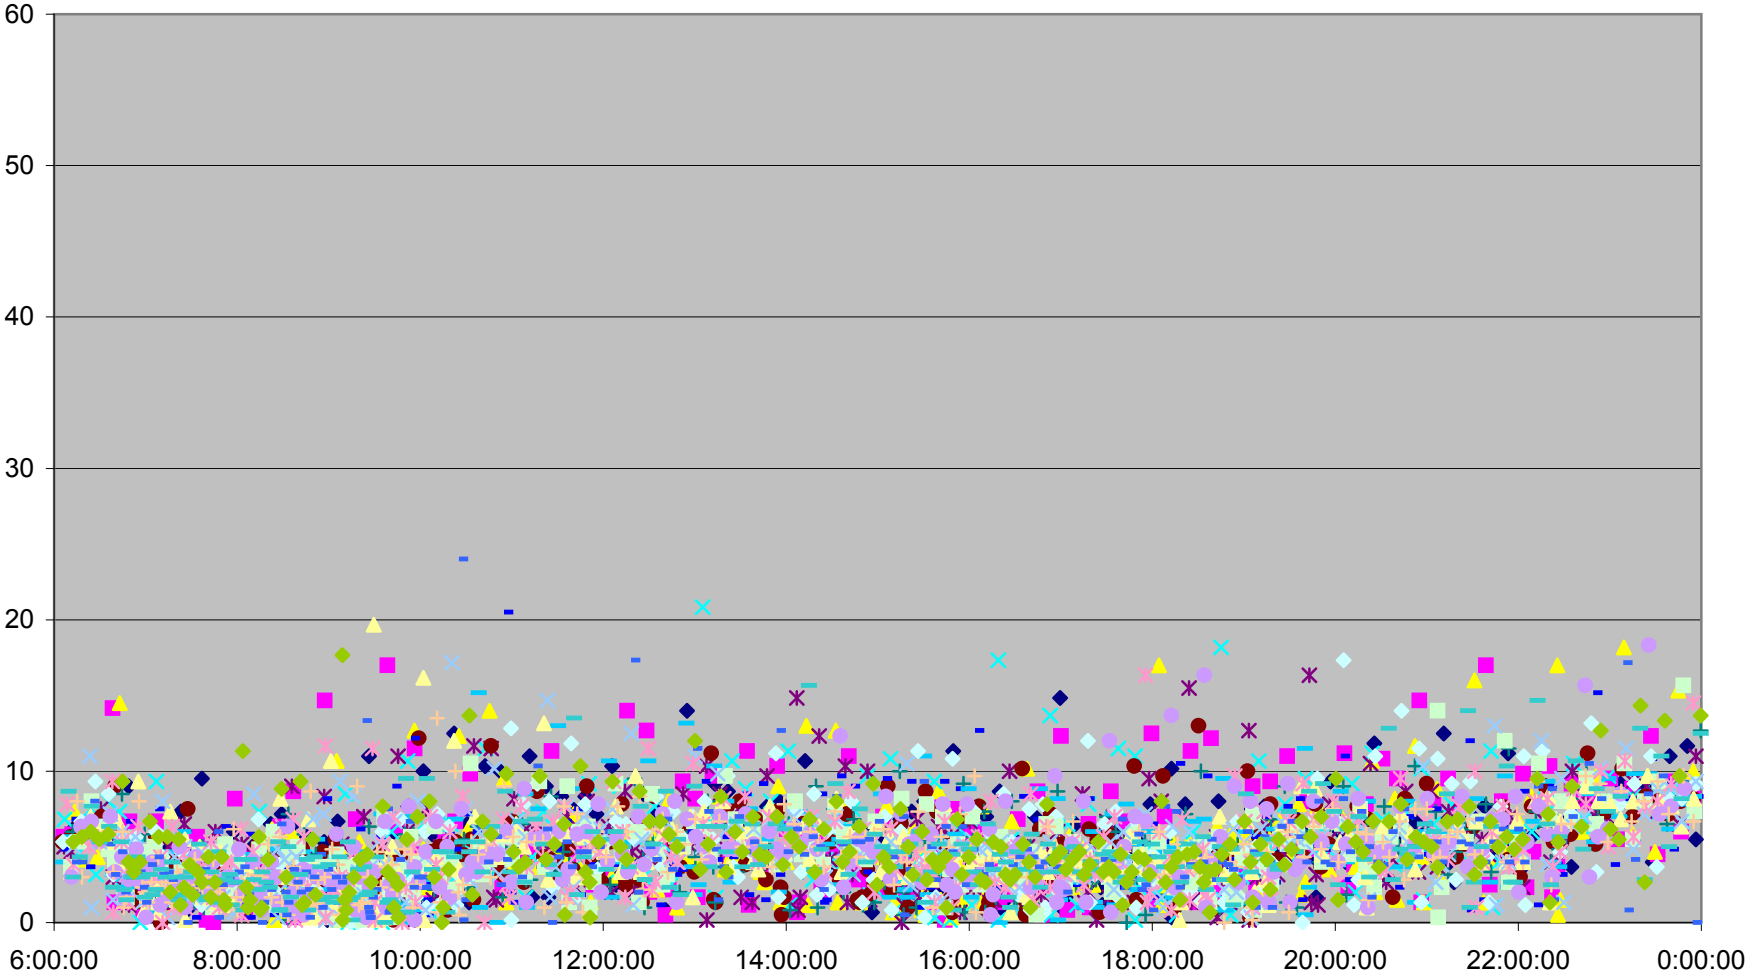

512 St. Clair Headways at Yonge St. Westbound January 2010

- | | | | | | | | | | | | |
|----------|----------|----------|----------|----------|----------|----------|----------|----------|----------|----------|----------|
| ◆ Mon.4 | ■ Tue.5 | ▲ Wed.6 | × Thu.7 | * Fri.8 | ● Mon.11 | + Tue.12 | - Wed.13 | - Thu.14 | ◇ Fri.15 | ■ Mon.18 | ▲ Tue.19 |
| × Wed.20 | * Thu.21 | ● Fri.22 | + Mon.25 | - Tue.26 | - Wed.27 | ◇ Thu.28 | ■ Fri.29 | | | | |

512 St. Clair Headways at Yonge St. Westbound February 2010

- | | | | | | | | | | | | |
|----------|----------|----------|----------|----------|----------|----------|----------|----------|----------|----------|----------|
| ◆ Mon.1 | ■ Tue.2 | ▲ Wed.3 | × Thu.4 | × Fri.5 | ● Mon.8 | + Tue.9 | - Wed.10 | - Thu.11 | ◇ Fri.12 | ■ Tue.16 | ▲ Wed.17 |
| × Thu.18 | × Fri.19 | ● Mon.22 | + Tue.23 | - Wed.24 | - Thu.25 | ◆ Fri.26 | | | | | |

512 St. Clair Headways at Bathurst St. Westbound January 2010

512 St. Clair Headways at Bathurst St. Westbound February 2010

- | | | | | | | | | | | | |
|----------|----------|----------|----------|----------|----------|----------|----------|----------|----------|----------|----------|
| ◆ Mon.1 | ■ Tue.2 | ▲ Wed.3 | × Thu.4 | × Fri.5 | ● Mon.8 | + Tue.9 | - Wed.10 | - Thu.11 | ◇ Fri.12 | ■ Tue.16 | ▲ Wed.17 |
| × Thu.18 | × Fri.19 | ● Mon.22 | + Tue.23 | - Wed.24 | - Thu.25 | ◆ Fri.26 | | | | | |