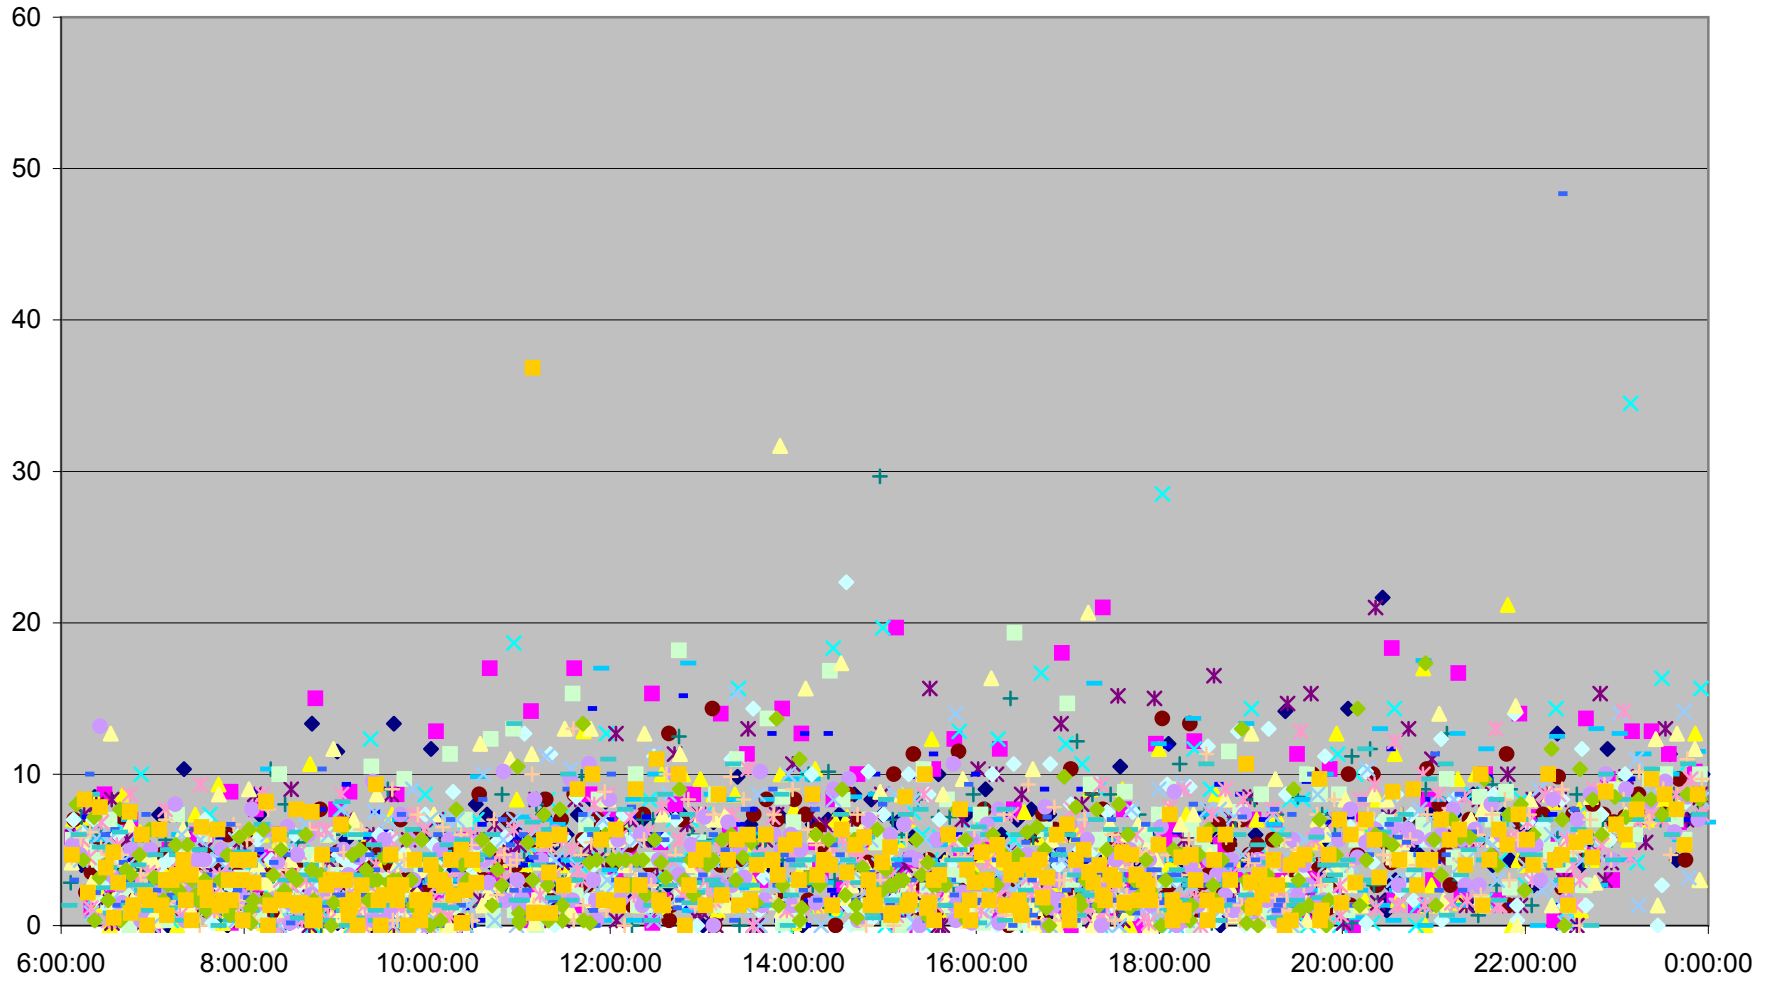

512 St. Clair Headways at Yonge St. Westbound January 2010

- | | | | | | | | | | | | |
|----------|----------|----------|----------|----------|----------|----------|----------|----------|----------|----------|----------|
| ◆ Mon.4 | ■ Tue.5 | ▲ Wed.6 | × Thu.7 | * Fri.8 | ● Mon.11 | + Tue.12 | - Wed.13 | - Thu.14 | ◇ Fri.15 | ■ Mon.18 | ▲ Tue.19 |
| × Wed.20 | * Thu.21 | ● Fri.22 | + Mon.25 | - Tue.26 | - Wed.27 | ◇ Thu.28 | ■ Fri.29 | | | | |

512 St. Clair Headways at Yonge St. Westbound February 2010

- | | | | | | | | | | | | |
|----------|----------|----------|----------|----------|----------|----------|----------|----------|----------|----------|----------|
| ◆ Mon.1 | ■ Tue.2 | ▲ Wed.3 | × Thu.4 | × Fri.5 | ● Mon.8 | + Tue.9 | - Wed.10 | - Thu.11 | ◇ Fri.12 | ■ Tue.16 | ▲ Wed.17 |
| × Thu.18 | × Fri.19 | ● Mon.22 | + Tue.23 | - Wed.24 | - Thu.25 | ◆ Fri.26 | | | | | |

512 St. Clair Headways at Bathurst St. Westbound January 2010

512 St. Clair Headways at Bathurst St. Westbound February 2010

- | | | | | | | | | | | | |
|----------|----------|----------|----------|----------|----------|----------|----------|----------|----------|----------|----------|
| ◆ Mon.1 | ■ Tue.2 | ▲ Wed.3 | × Thu.4 | × Fri.5 | ● Mon.8 | + Tue.9 | - Wed.10 | - Thu.11 | ◇ Fri.12 | ■ Tue.16 | ▲ Wed.17 |
| × Thu.18 | × Fri.19 | ● Mon.22 | + Tue.23 | - Wed.24 | - Thu.25 | ◆ Fri.26 | | | | | |