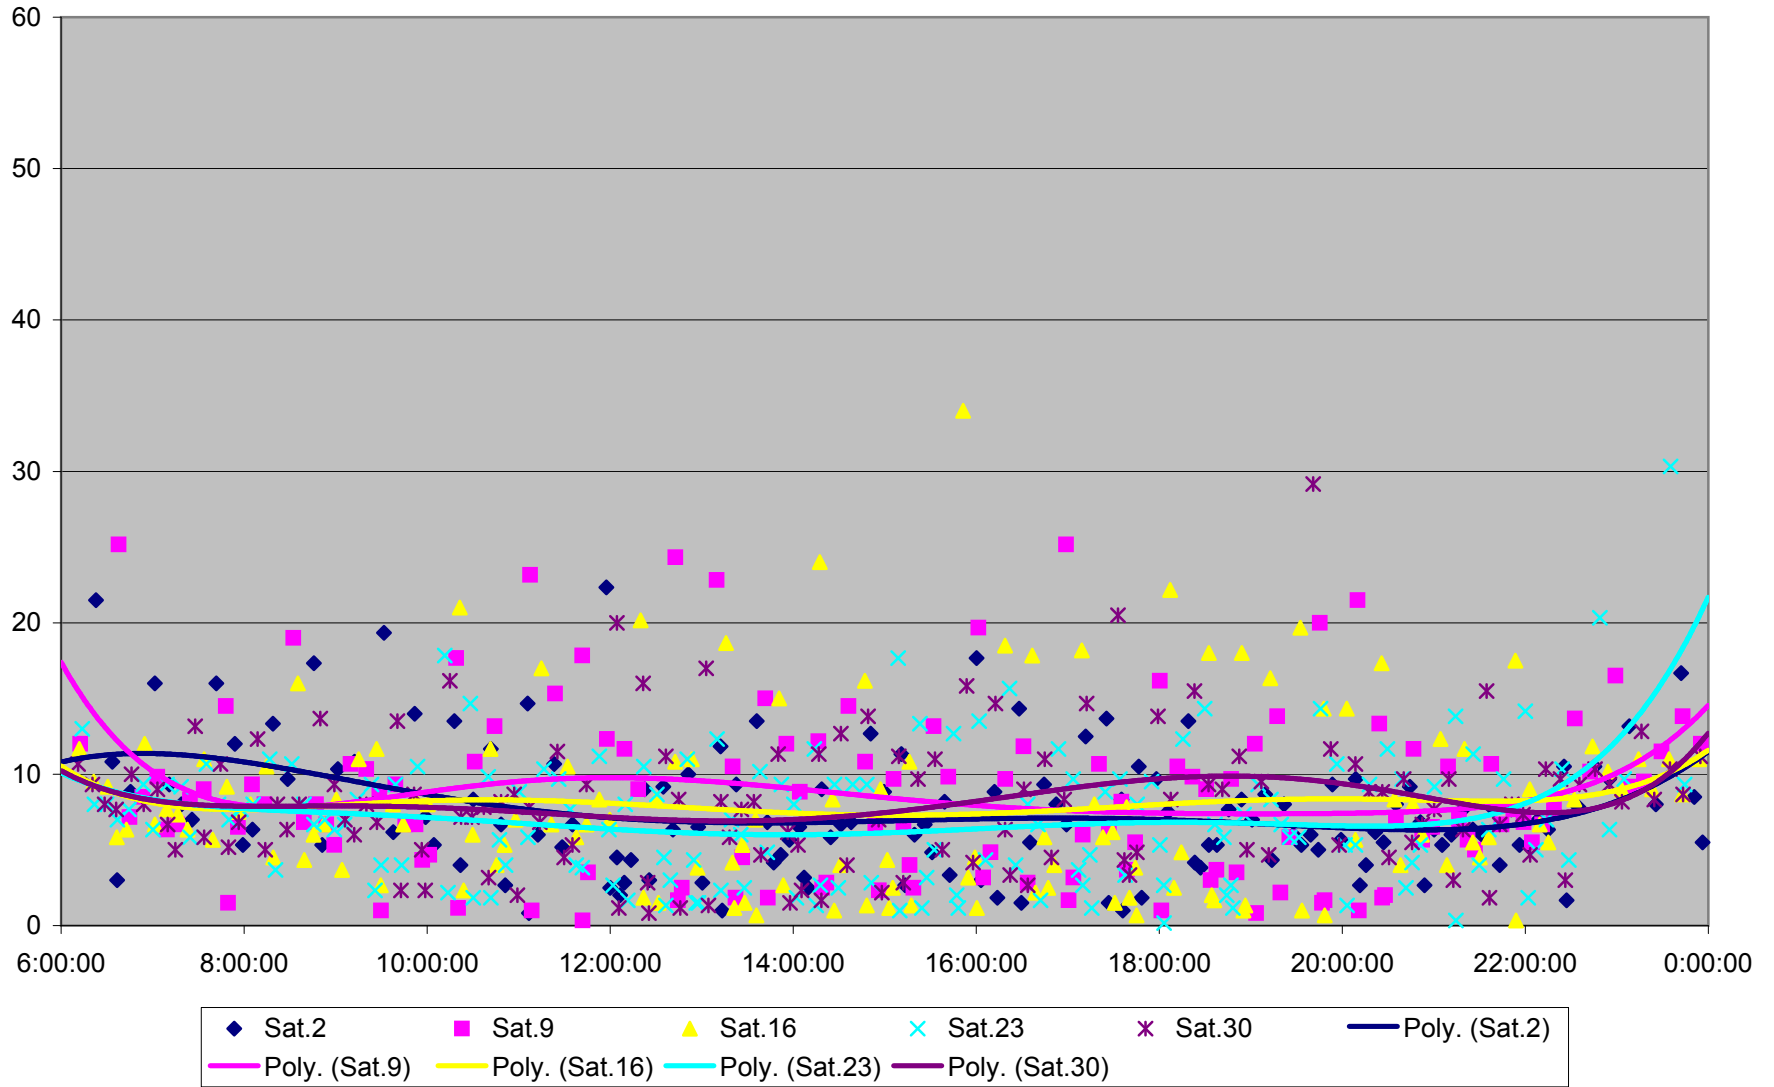

512 St. Clair Headways at Yonge St. Westbound January 2010

512 St. Clair Headways at Yonge St. Westbound February 2010

512 St. Clair Headways at Bathurst St. Westbound January 2010

512 St. Clair Headways at Bathurst St. Westbound February 2010