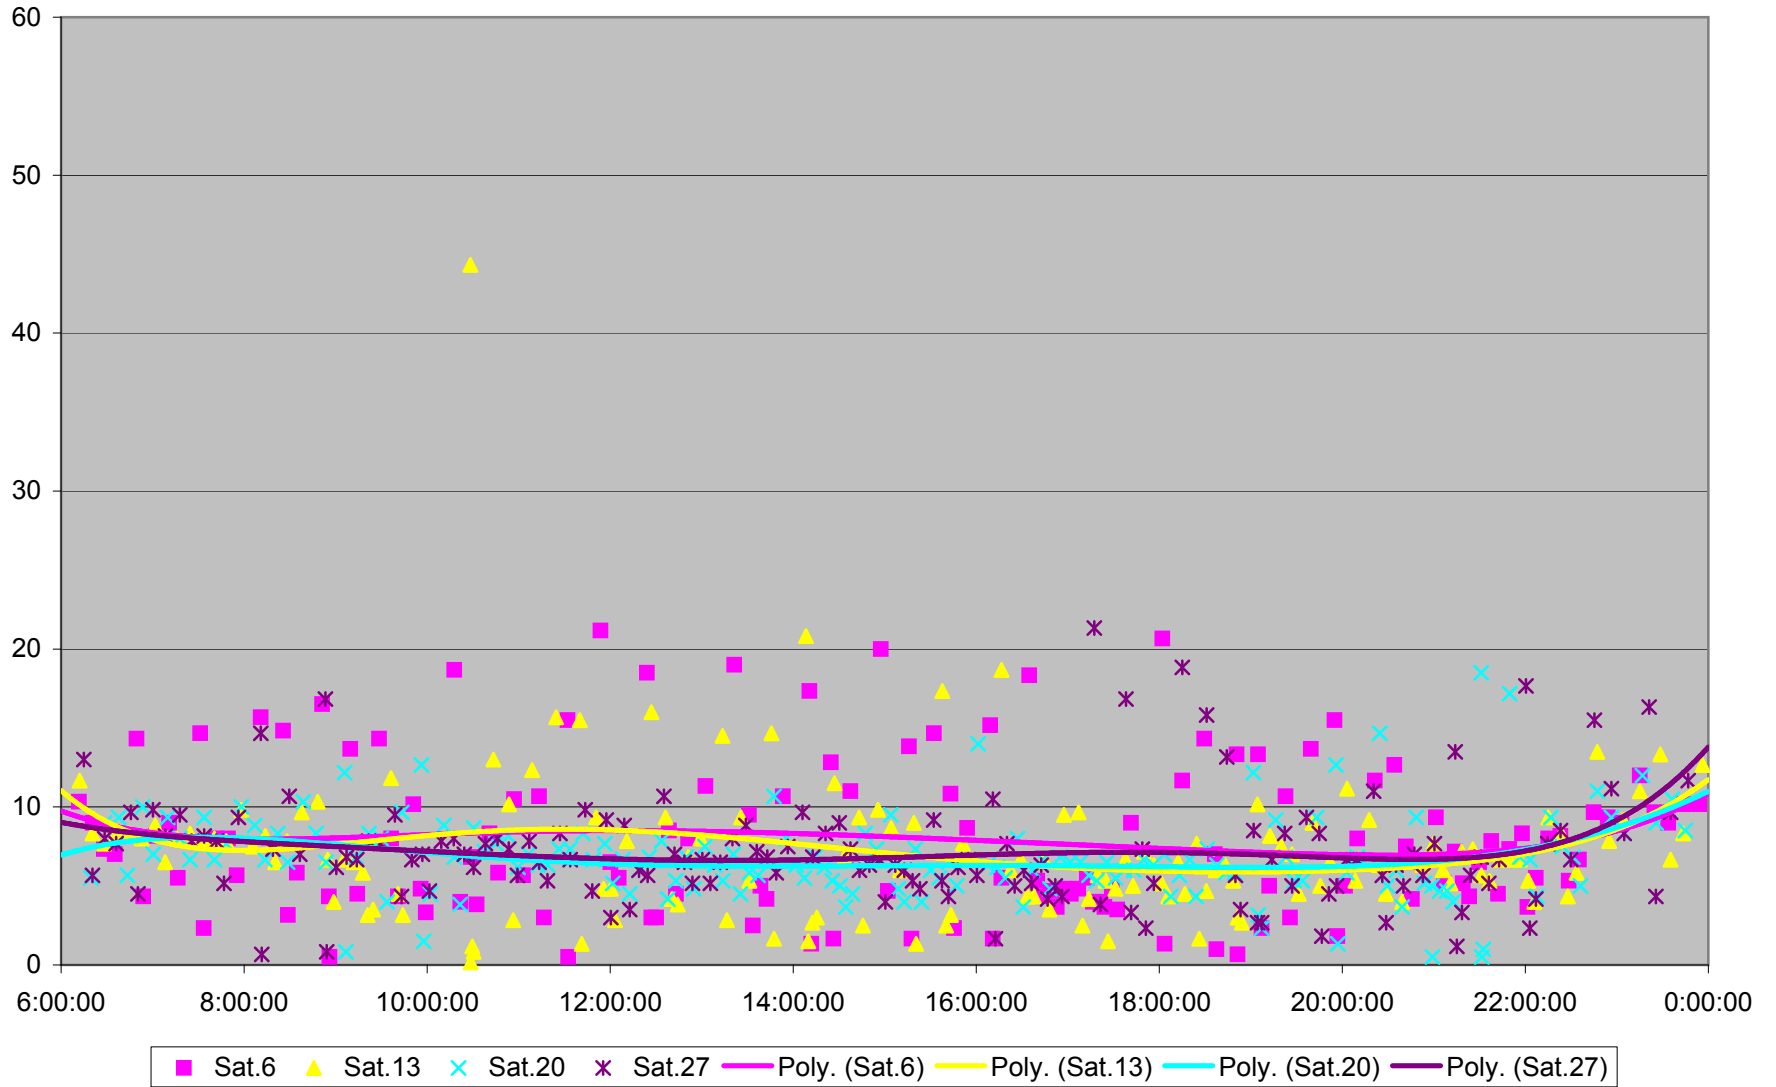

512 St. Clair Headways at Yonge St. Westbound January 2010

512 St. Clair Headways at Yonge St. Westbound February 2010

512 St. Clair Headways at Bathurst St. Westbound January 2010

512 St. Clair Headways at Bathurst St. Westbound February 2010