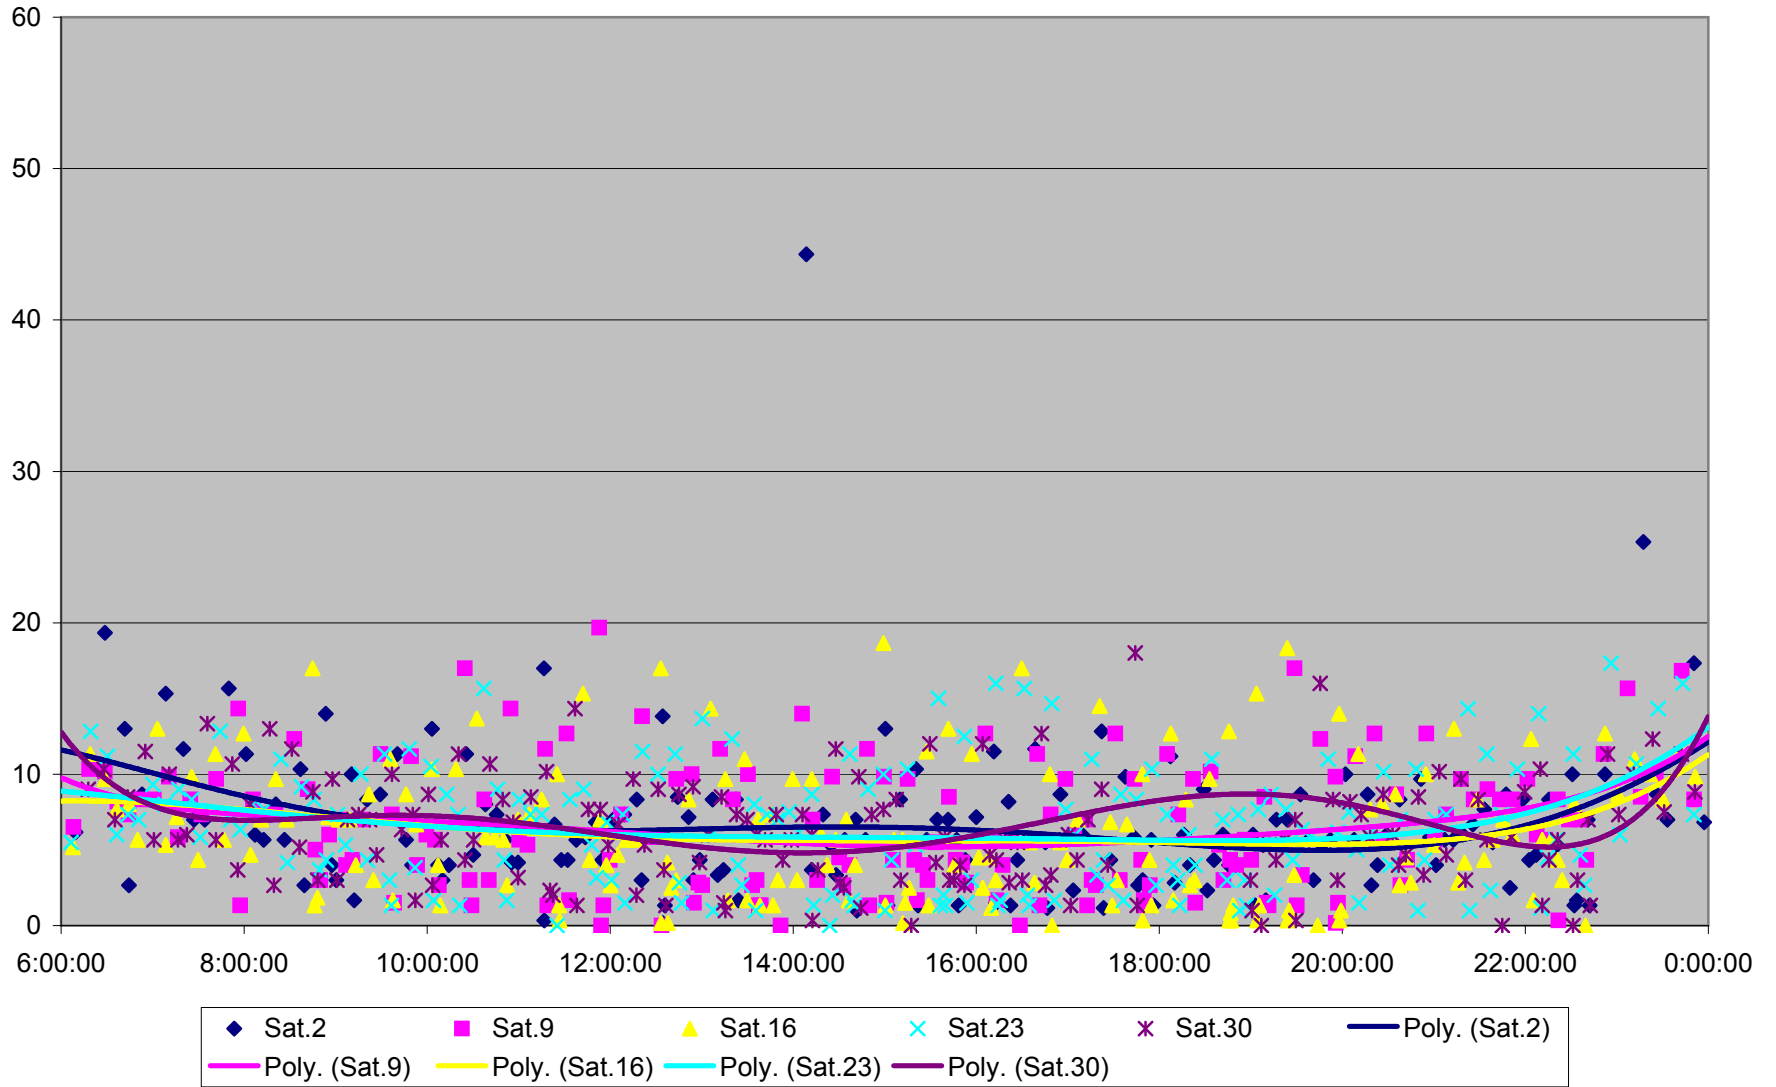

512 St. Clair Headways at Yonge St. Westbound January 2010

512 St. Clair Headways at Yonge St. Westbound February 2010

512 St. Clair Headways at Bathurst St. Westbound January 2010

512 St. Clair Headways at Bathurst St. Westbound February 2010