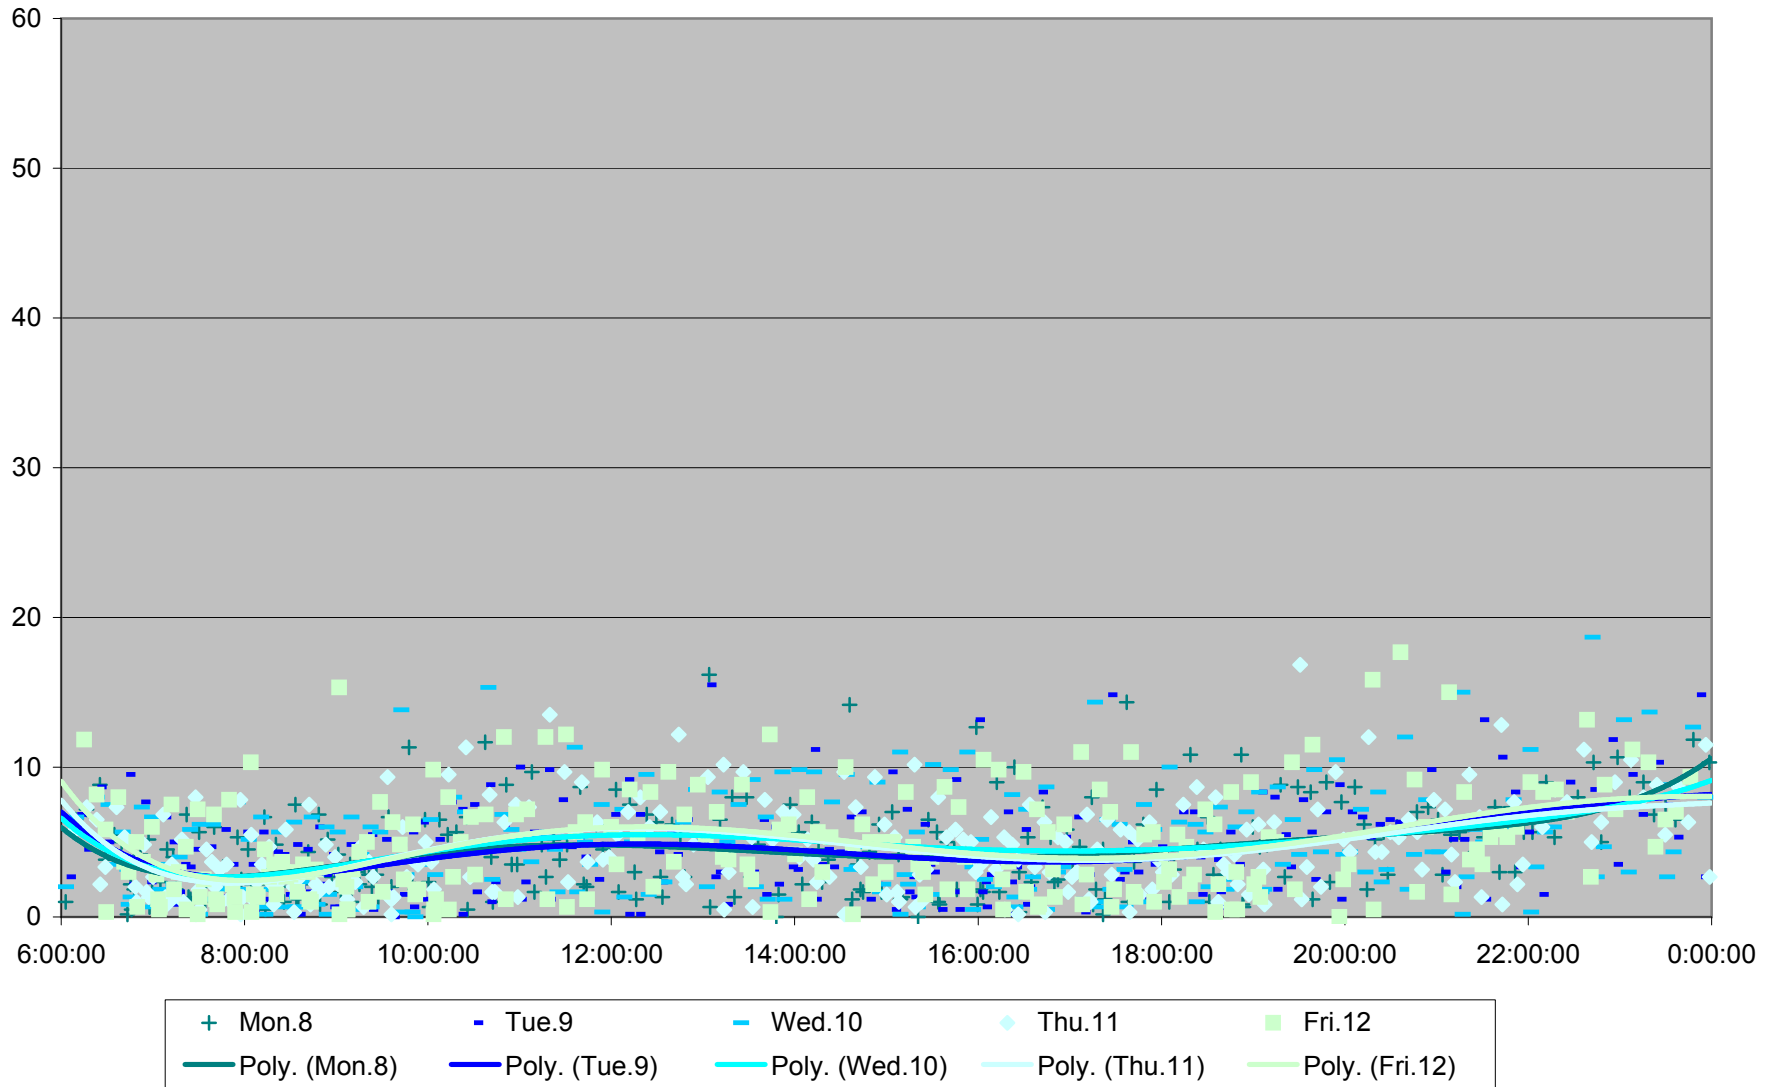

512 St. Clair Headways at Tweedsmuir Ave. Eastbound January 2010

512 St. Clair Headways at Tweedsmuir Ave. Eastbound January 2010

512 St. Clair Headways at Tweedsmuir Ave. Eastbound January 2010

512 St. Clair Headways at Tweedsmuir Ave. Eastbound January 2010

512 St. Clair Headways at Tweedsmuir Ave. Eastbound February 2010

512 St. Clair Headways at Tweedsmuir Ave. Eastbound February 2010

512 St. Clair Headways at Tweedsmuir Ave. Eastbound February 2010

512 St. Clair Headways at Tweedsmuir Ave. Eastbound February 2010