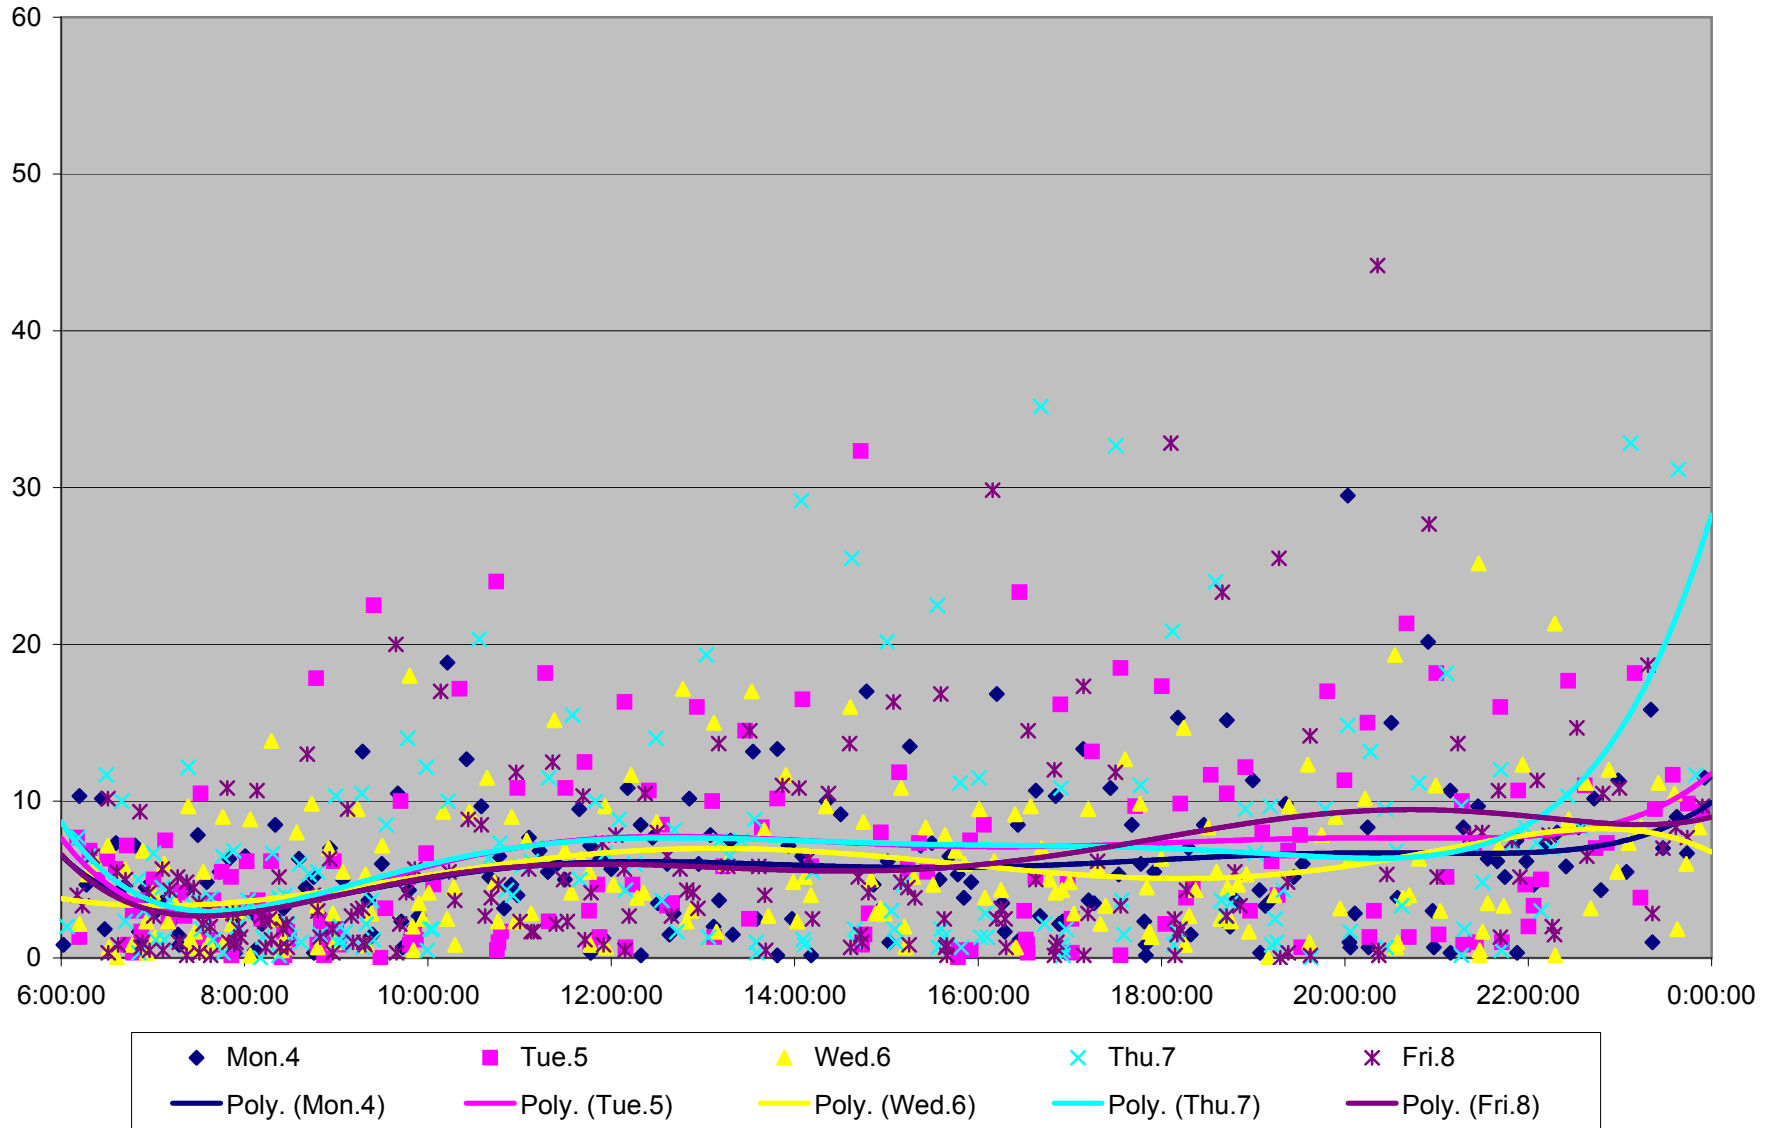

512 St. Clair Headways at Tweedsmuir Ave. Eastbound January 2010

512 St. Clair Headways at Tweedsmuir Ave. Eastbound January 2010

512 St. Clair Headways at Tweedsmuir Ave. Eastbound January 2010

512 St. Clair Headways at Tweedsmuir Ave. Eastbound January 2010

512 St. Clair Headways at Tweedsmuir Ave. Eastbound February 2010

512 St. Clair Headways at Tweedsmuir Ave. Eastbound February 2010

512 St. Clair Headways at Tweedsmuir Ave. Eastbound February 2010

512 St. Clair Headways at Tweedsmuir Ave. Eastbound February 2010