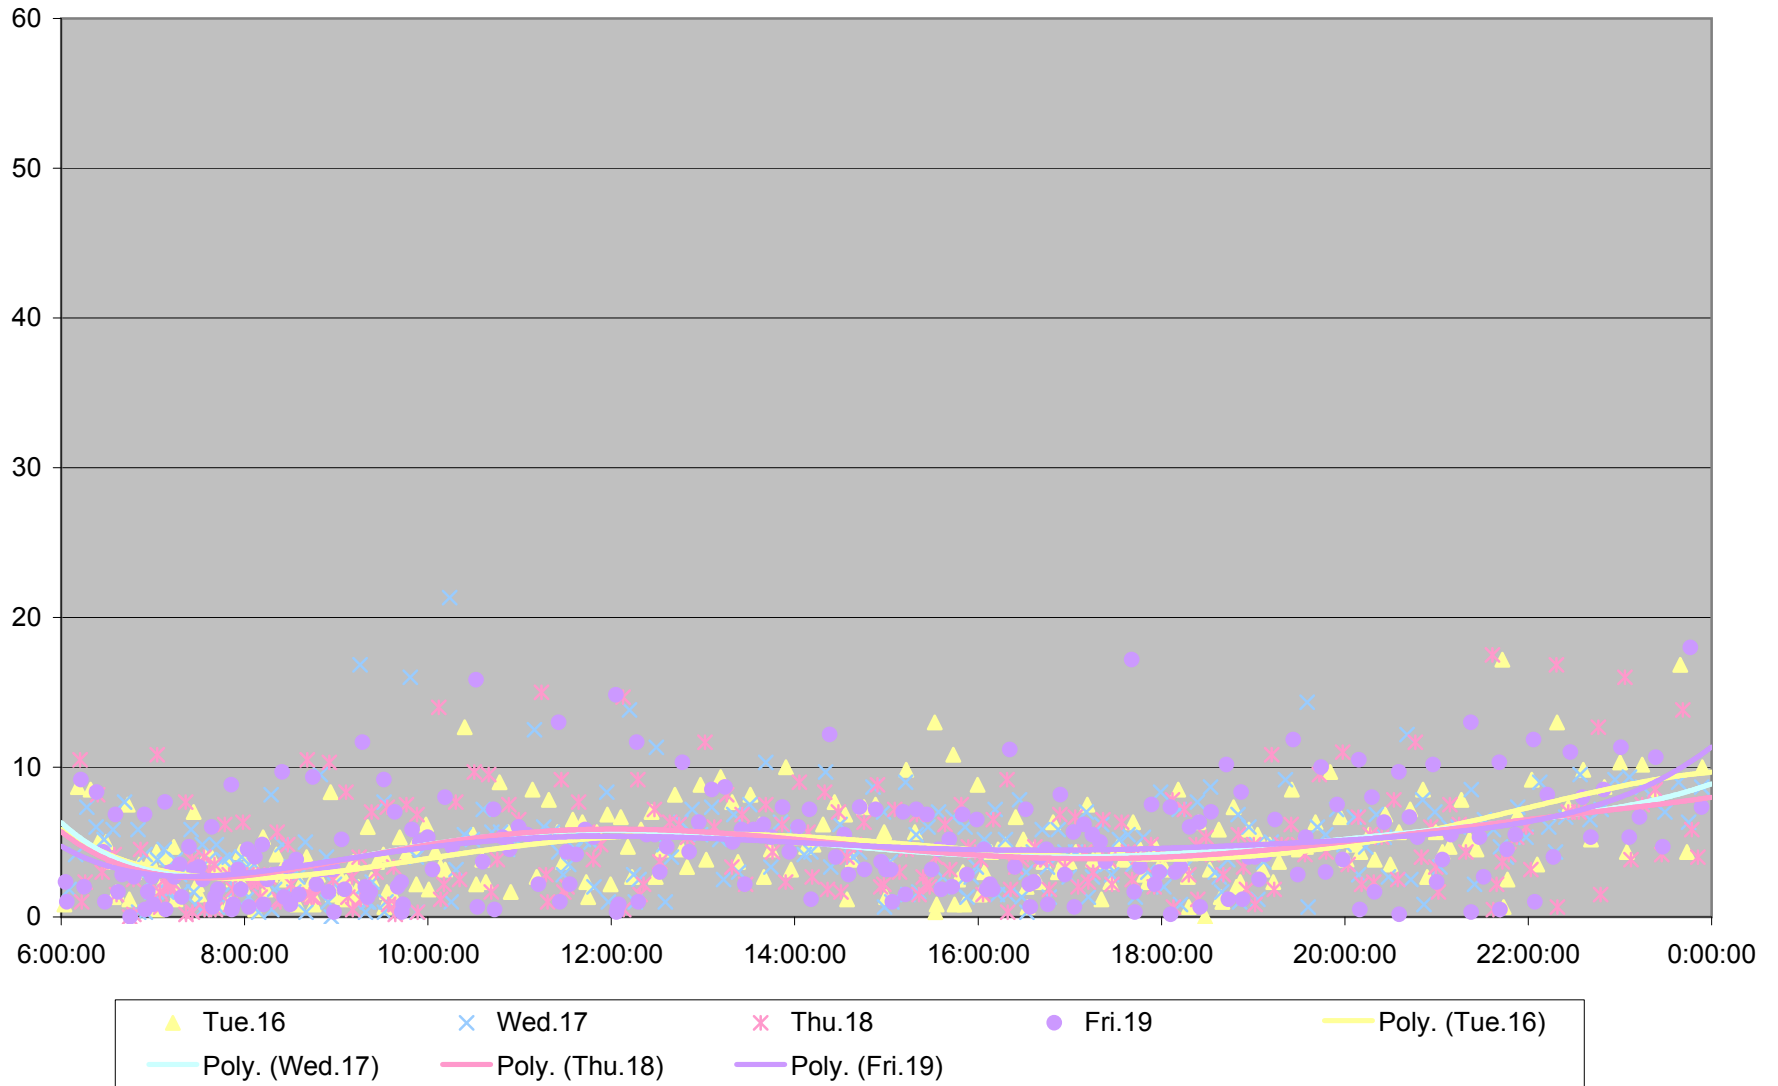

512 St. Clair Headways at Tweedsmuir Ave. Eastbound January 2010

512 St. Clair Headways at Tweedsmuir Ave. Eastbound January 2010

512 St. Clair Headways at Tweedsmuir Ave. Eastbound January 2010

512 St. Clair Headways at Tweedsmuir Ave. Eastbound January 2010

512 St. Clair Headways at Tweedsmuir Ave. Eastbound February 2010

512 St. Clair Headways at Tweedsmuir Ave. Eastbound February 2010

512 St. Clair Headways at Tweedsmuir Ave. Eastbound February 2010

512 St. Clair Headways at Tweedsmuir Ave. Eastbound February 2010