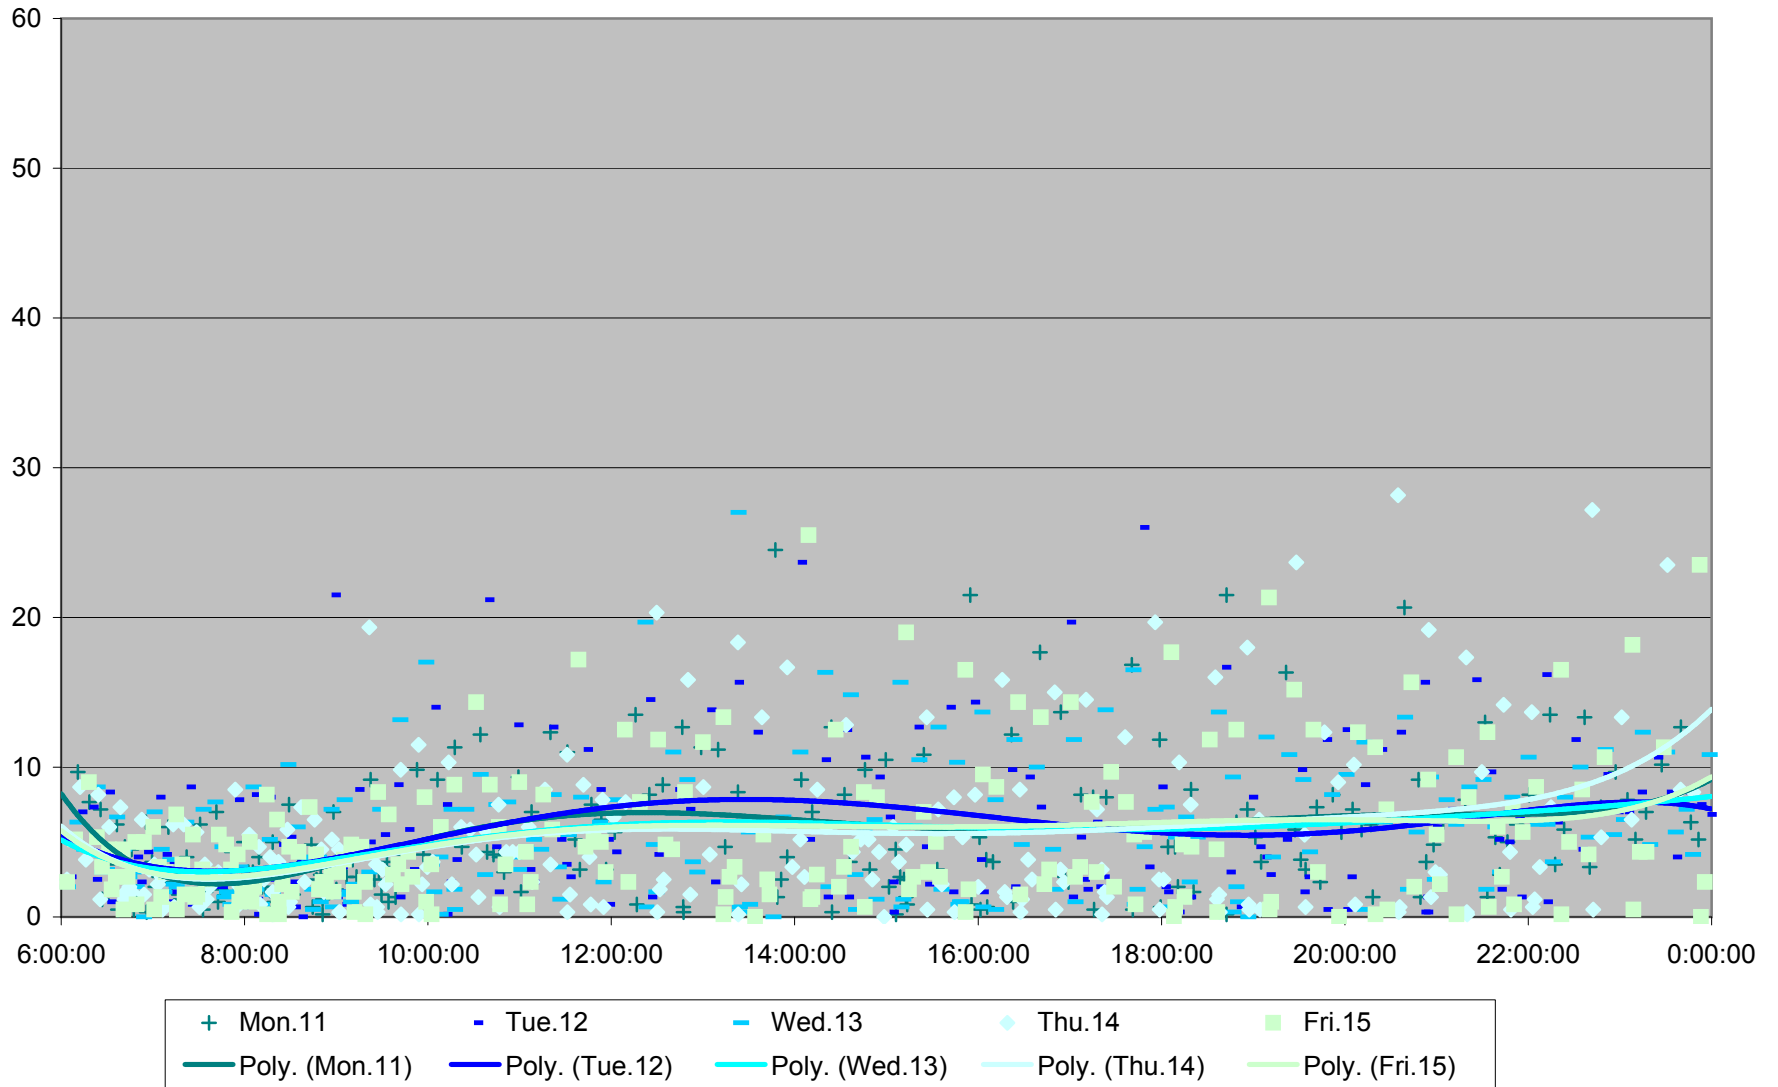

512 St. Clair Headways at Tweedsmuir Ave. Eastbound January 2010

512 St. Clair Headways at Tweedsmuir Ave. Eastbound January 2010

512 St. Clair Headways at Tweedsmuir Ave. Eastbound January 2010

512 St. Clair Headways at Tweedsmuir Ave. Eastbound January 2010

512 St. Clair Headways at Tweedsmuir Ave. Eastbound February 2010

512 St. Clair Headways at Tweedsmuir Ave. Eastbound February 2010

512 St. Clair Headways at Tweedsmuir Ave. Eastbound February 2010

512 St. Clair Headways at Tweedsmuir Ave. Eastbound February 2010