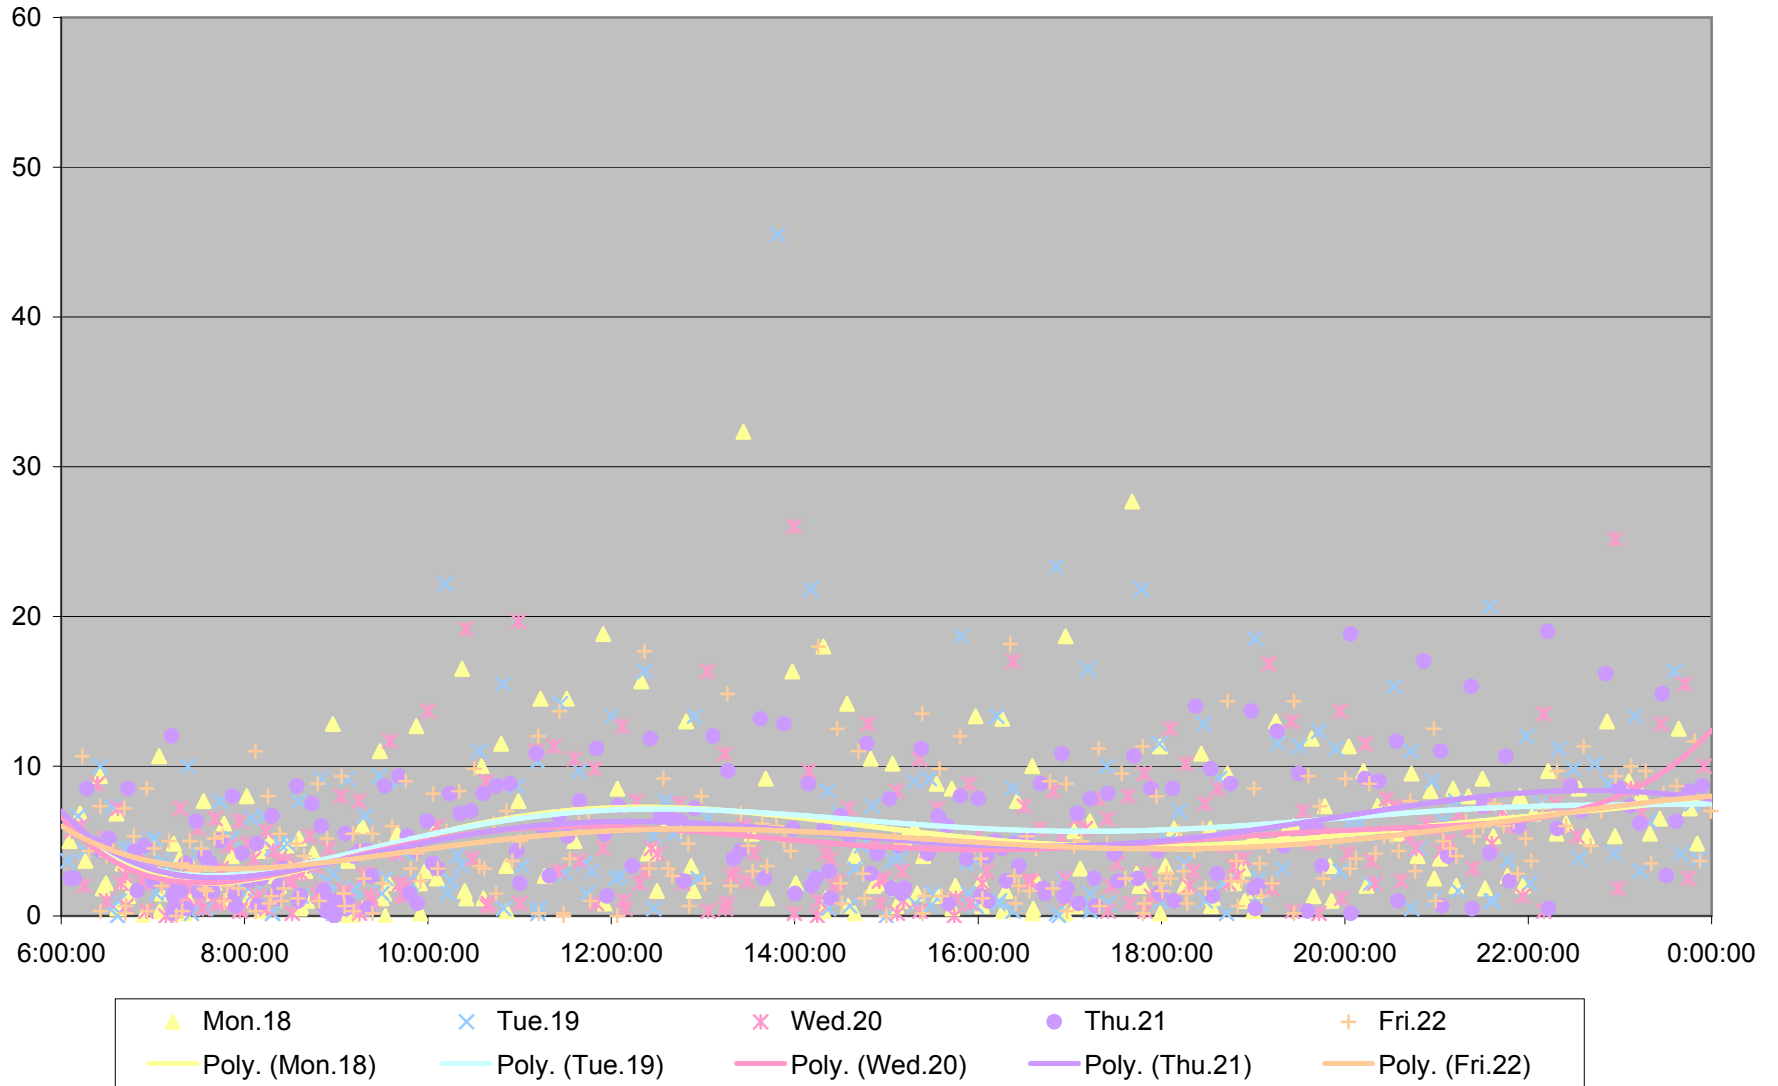

512 St. Clair Headways at Tweedsmuir Ave. Eastbound January 2010

512 St. Clair Headways at Tweedsmuir Ave. Eastbound January 2010

512 St. Clair Headways at Tweedsmuir Ave. Eastbound January 2010

512 St. Clair Headways at Tweedsmuir Ave. Eastbound January 2010

512 St. Clair Headways at Tweedsmuir Ave. Eastbound February 2010

512 St. Clair Headways at Tweedsmuir Ave. Eastbound February 2010

512 St. Clair Headways at Tweedsmuir Ave. Eastbound February 2010

512 St. Clair Headways at Tweedsmuir Ave. Eastbound February 2010