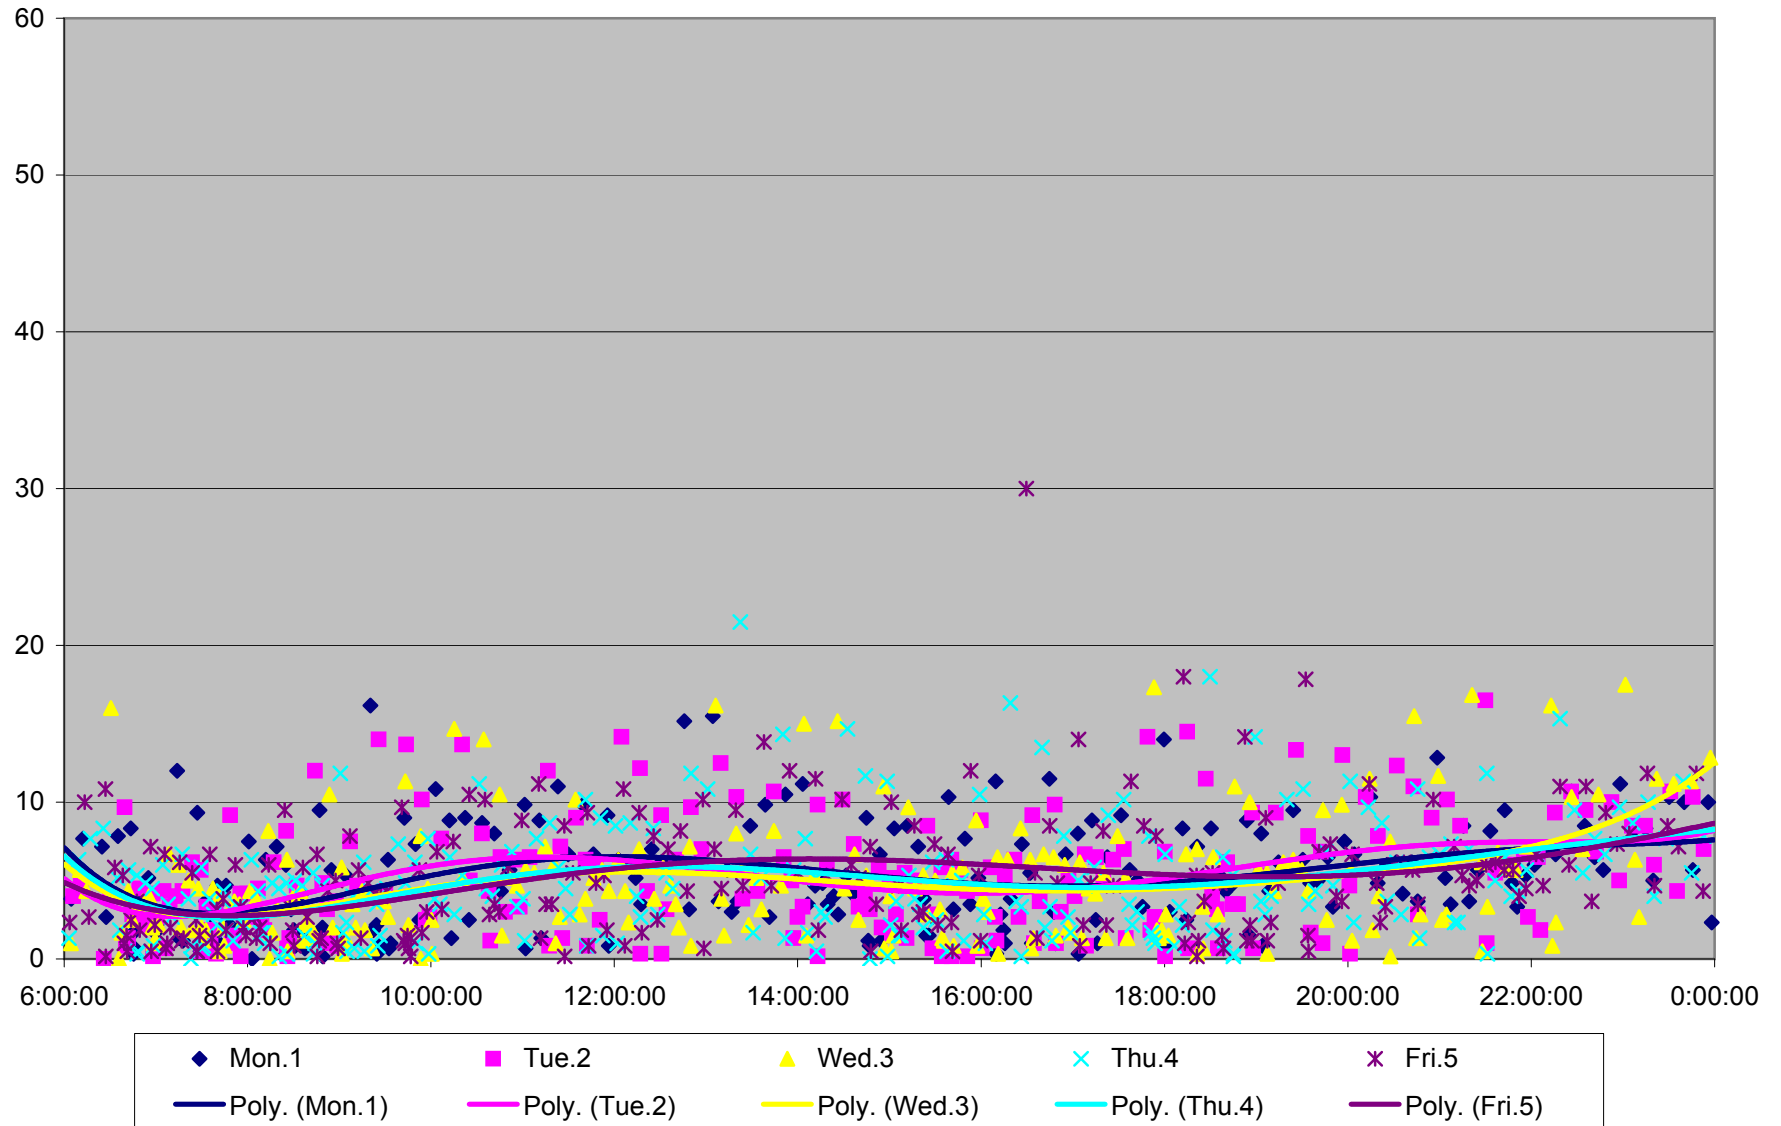

512 St. Clair Headways at Tweedsmuir Ave. Eastbound January 2010

512 St. Clair Headways at Tweedsmuir Ave. Eastbound January 2010

512 St. Clair Headways at Tweedsmuir Ave. Eastbound January 2010

512 St. Clair Headways at Tweedsmuir Ave. Eastbound January 2010

512 St. Clair Headways at Tweedsmuir Ave. Eastbound February 2010

512 St. Clair Headways at Tweedsmuir Ave. Eastbound February 2010

512 St. Clair Headways at Tweedsmuir Ave. Eastbound February 2010

512 St. Clair Headways at Tweedsmuir Ave. Eastbound February 2010