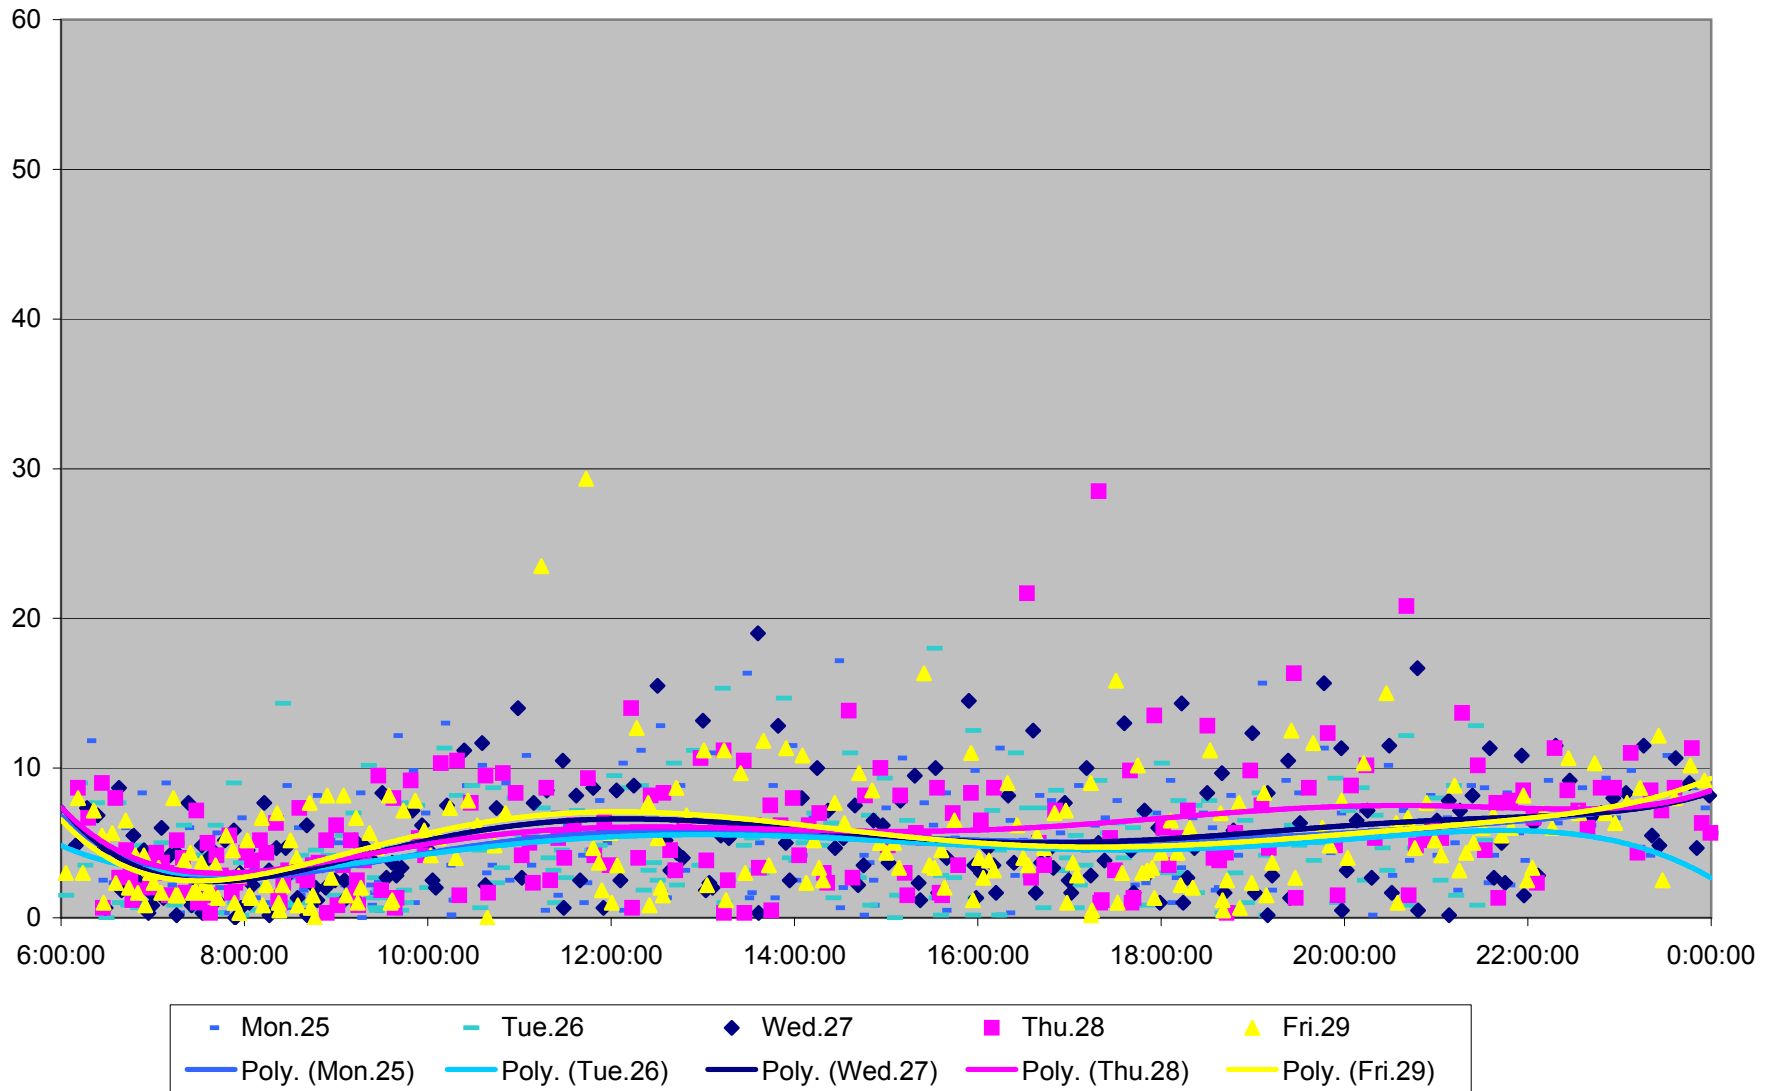

512 St. Clair Headways at Tweedsmuir Ave. Eastbound January 2010

512 St. Clair Headways at Tweedsmuir Ave. Eastbound January 2010

512 St. Clair Headways at Tweedsmuir Ave. Eastbound January 2010

512 St. Clair Headways at Tweedsmuir Ave. Eastbound January 2010

512 St. Clair Headways at Tweedsmuir Ave. Eastbound February 2010

512 St. Clair Headways at Tweedsmuir Ave. Eastbound February 2010

512 St. Clair Headways at Tweedsmuir Ave. Eastbound February 2010

512 St. Clair Headways at Tweedsmuir Ave. Eastbound February 2010