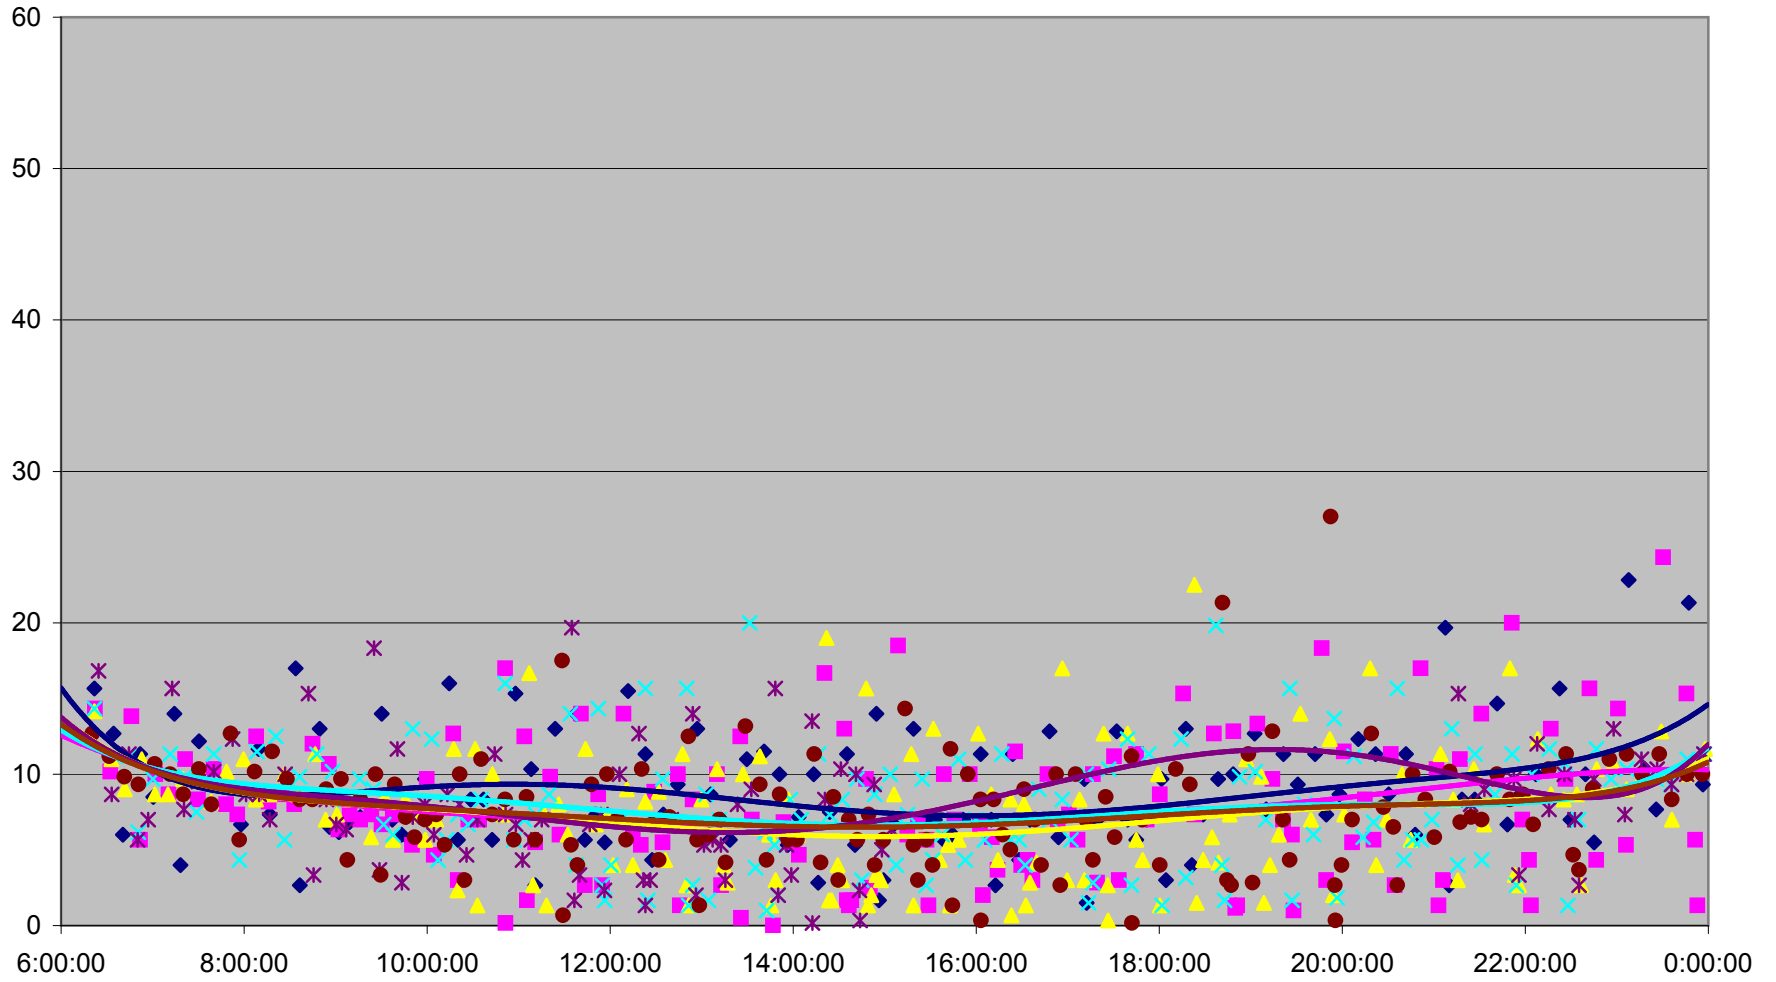

512 St. Clair Headways at Dufferin St. Eastbound January 2010

512 St. Clair Headways at Dufferin St. Eastbound February 2010

512 St. Clair Headways at Tweedsmuir Ave. Eastbound January 2010

512 St. Clair Headways at Tweedsmuir Ave. Eastbound February 2010