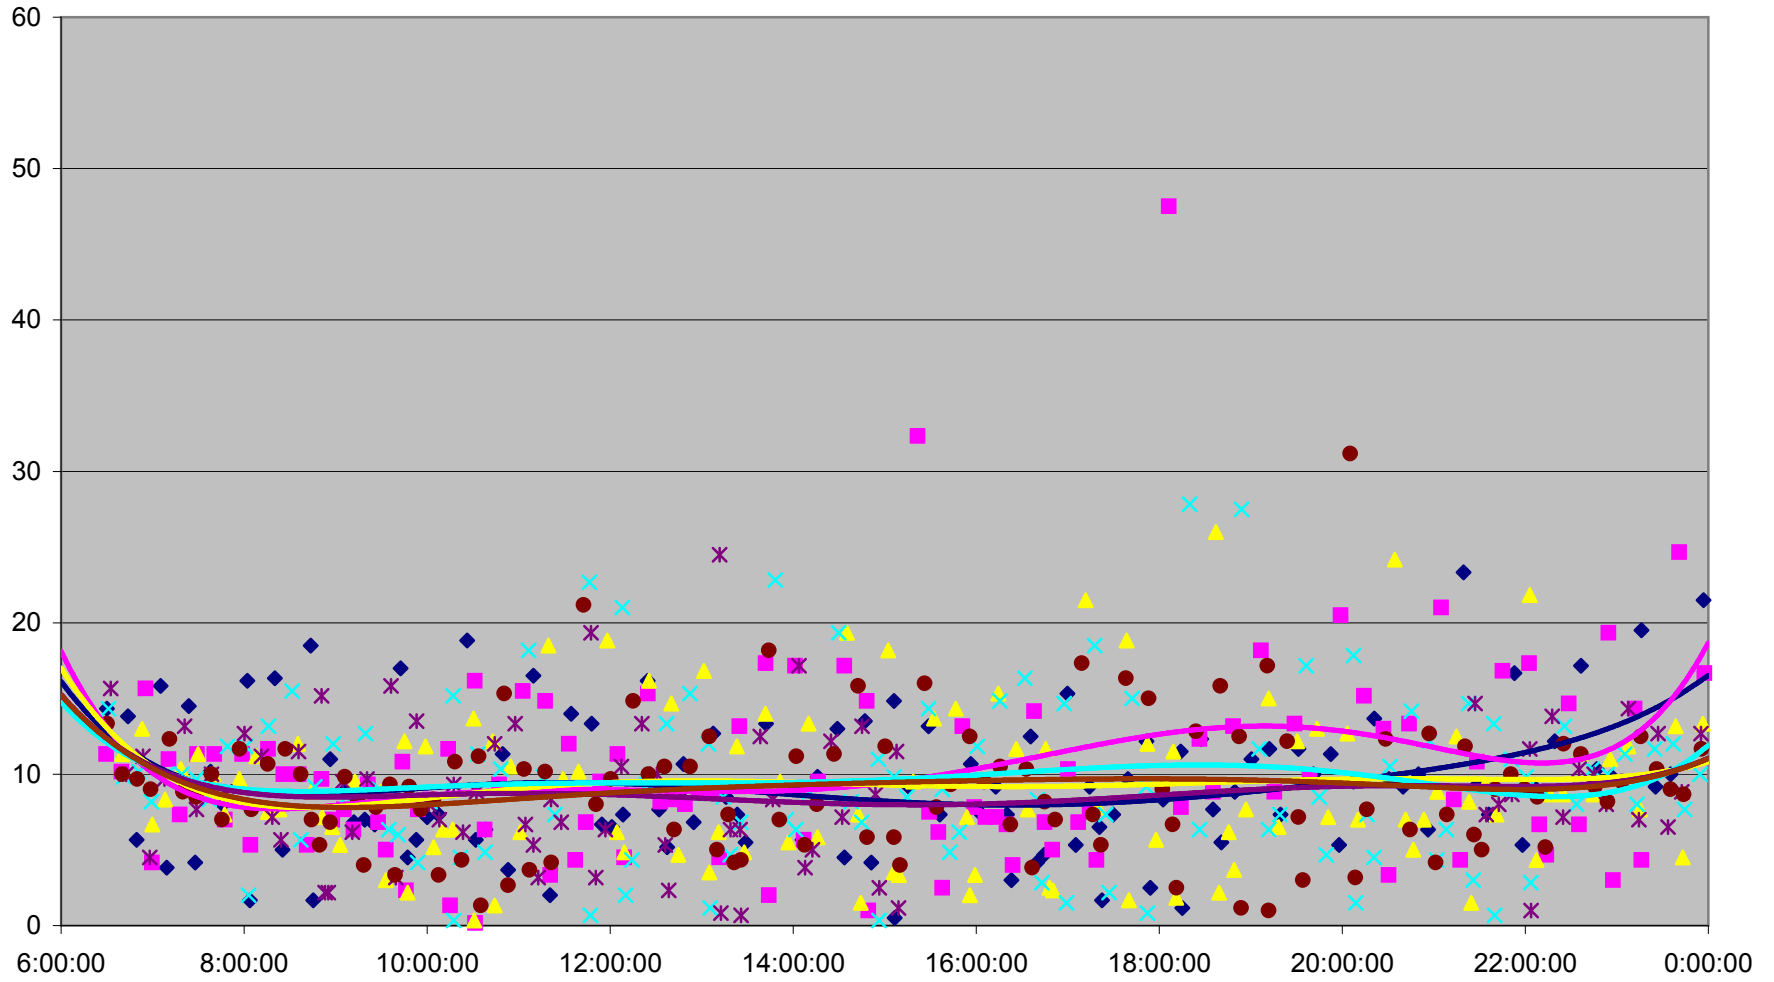

512 St. Clair Headways at Dufferin St. Eastbound January 2010

512 St. Clair Headways at Dufferin St. Eastbound February 2010

512 St. Clair Headways at Tweedsmuir Ave. Eastbound January 2010

512 St. Clair Headways at Tweedsmuir Ave. Eastbound February 2010