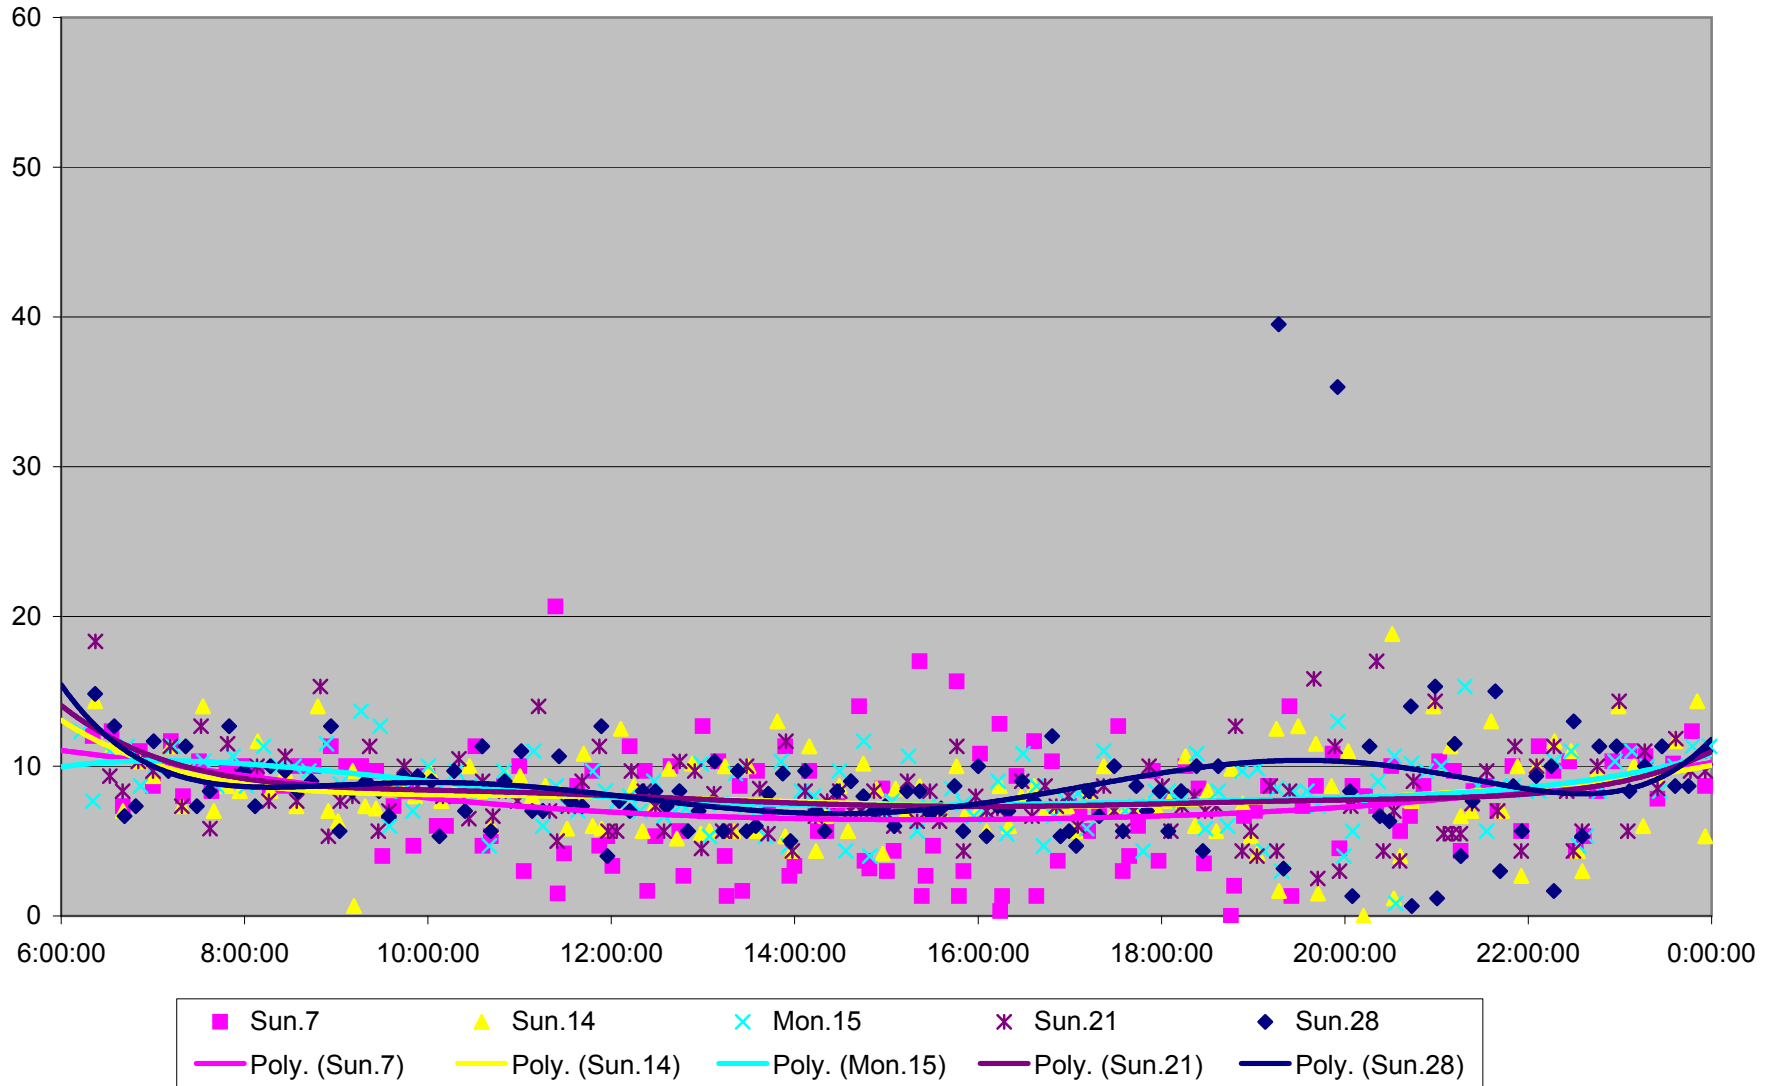

512 St. Clair Headways at Dufferin St. Eastbound January 2010

512 St. Clair Headways at Dufferin St. Eastbound February 2010

512 St. Clair Headways at Tweedsmuir Ave. Eastbound January 2010

512 St. Clair Headways at Tweedsmuir Ave. Eastbound February 2010