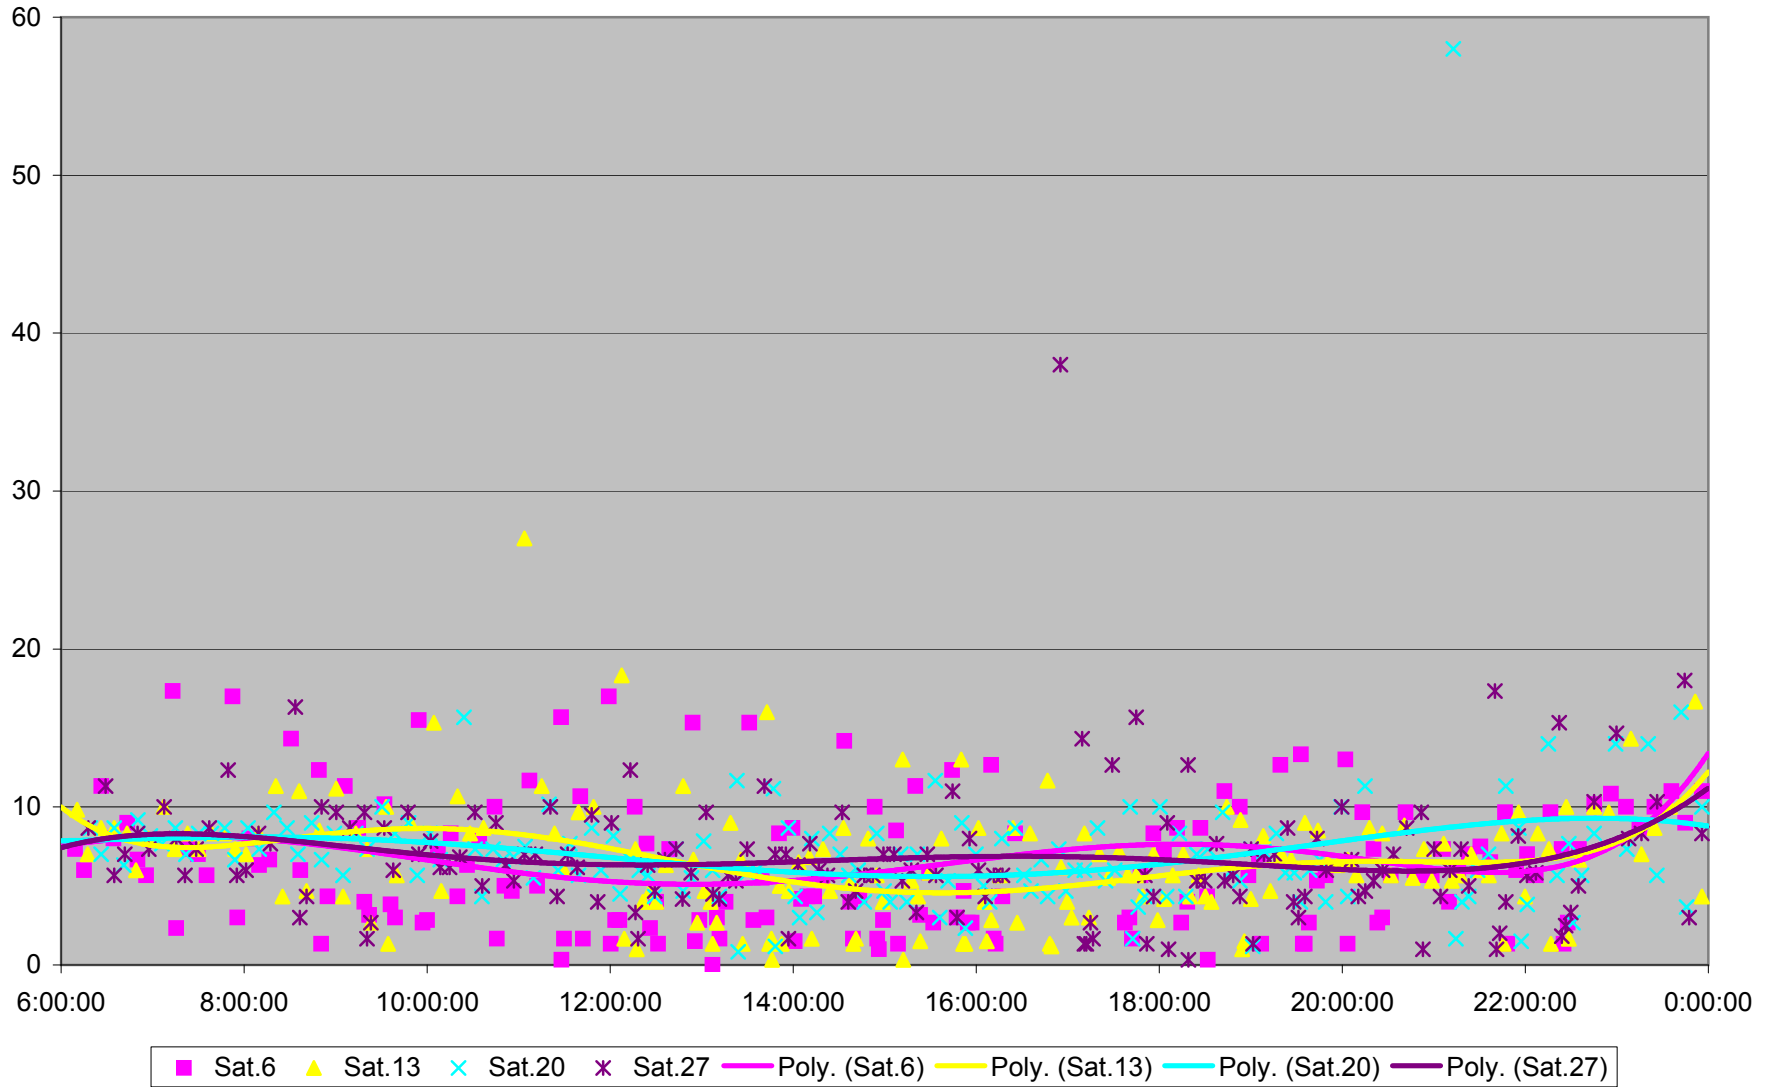

512 St. Clair Headways at Dufferin St. Eastbound January 2010

512 St. Clair Headways at Dufferin St. Eastbound February 2010

512 St. Clair Headways at Tweedsmuir Ave. Eastbound January 2010

512 St. Clair Headways at Tweedsmuir Ave. Eastbound February 2010