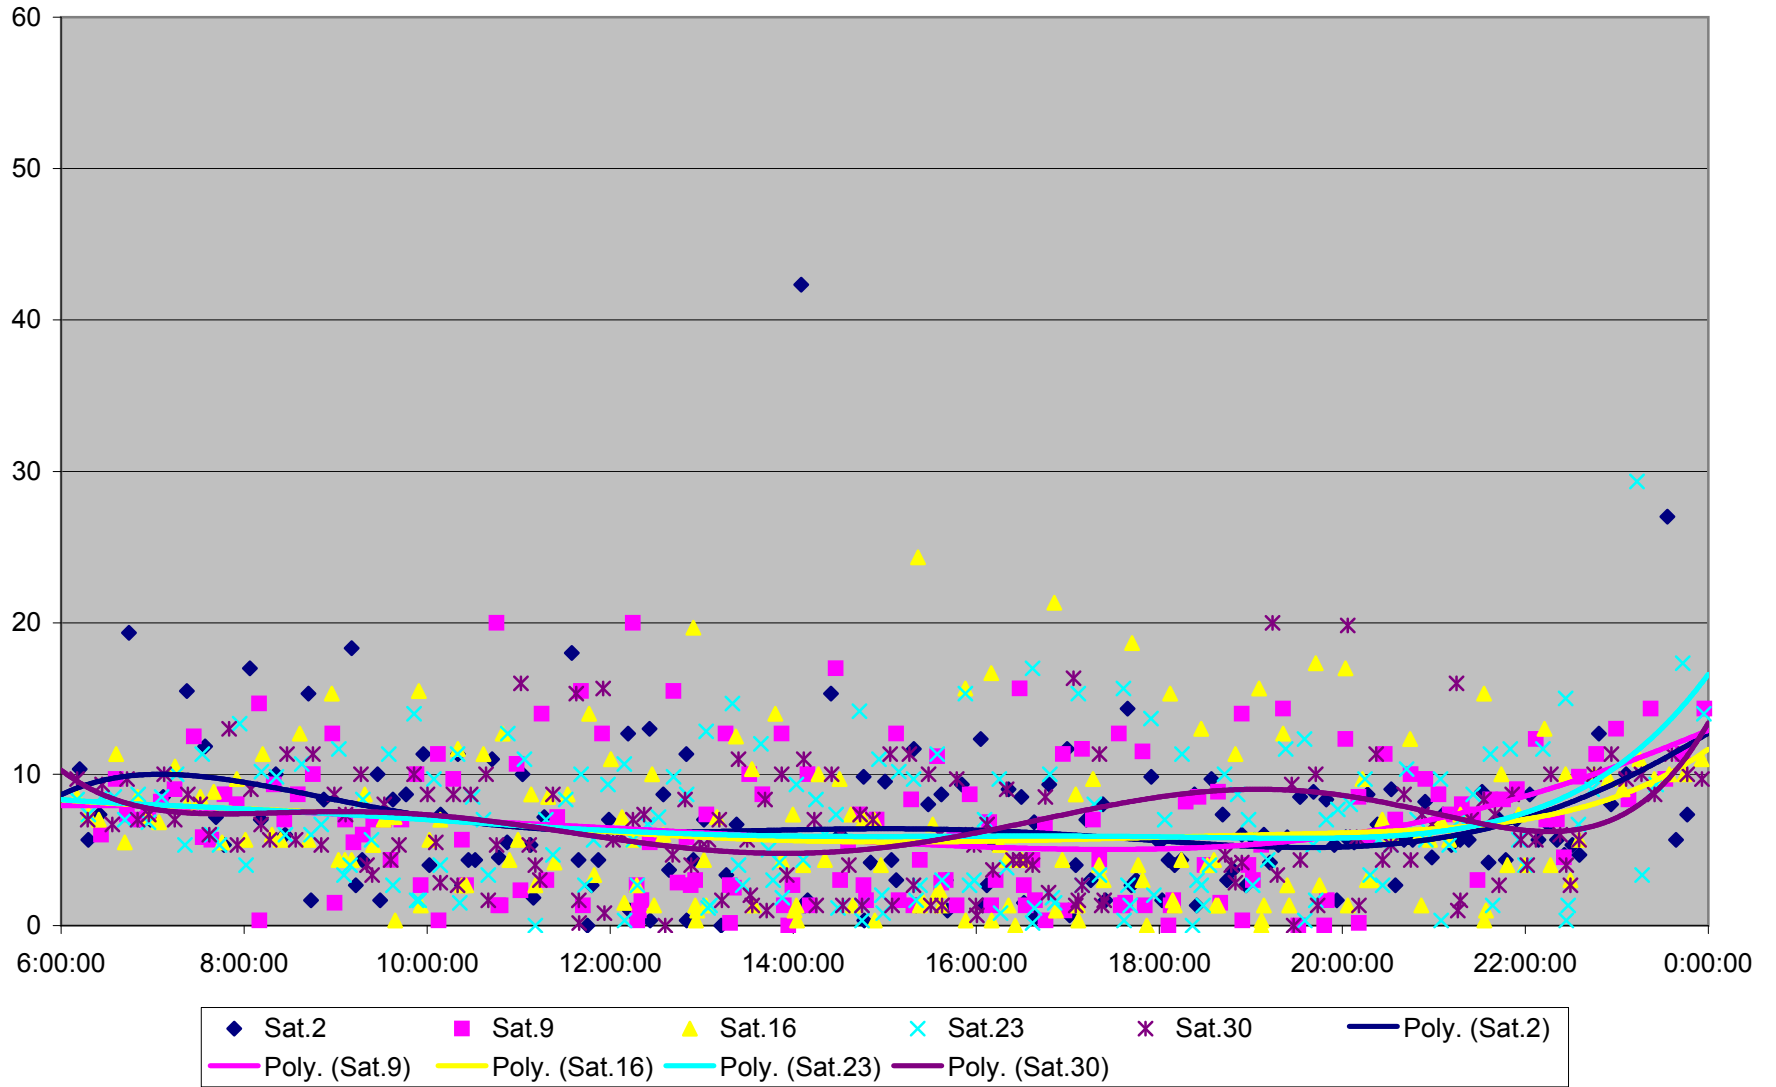

512 St. Clair Headways at Dufferin St. Eastbound January 2010

512 St. Clair Headways at Dufferin St. Eastbound February 2010

512 St. Clair Headways at Tweedsmuir Ave. Eastbound January 2010

512 St. Clair Headways at Tweedsmuir Ave. Eastbound February 2010