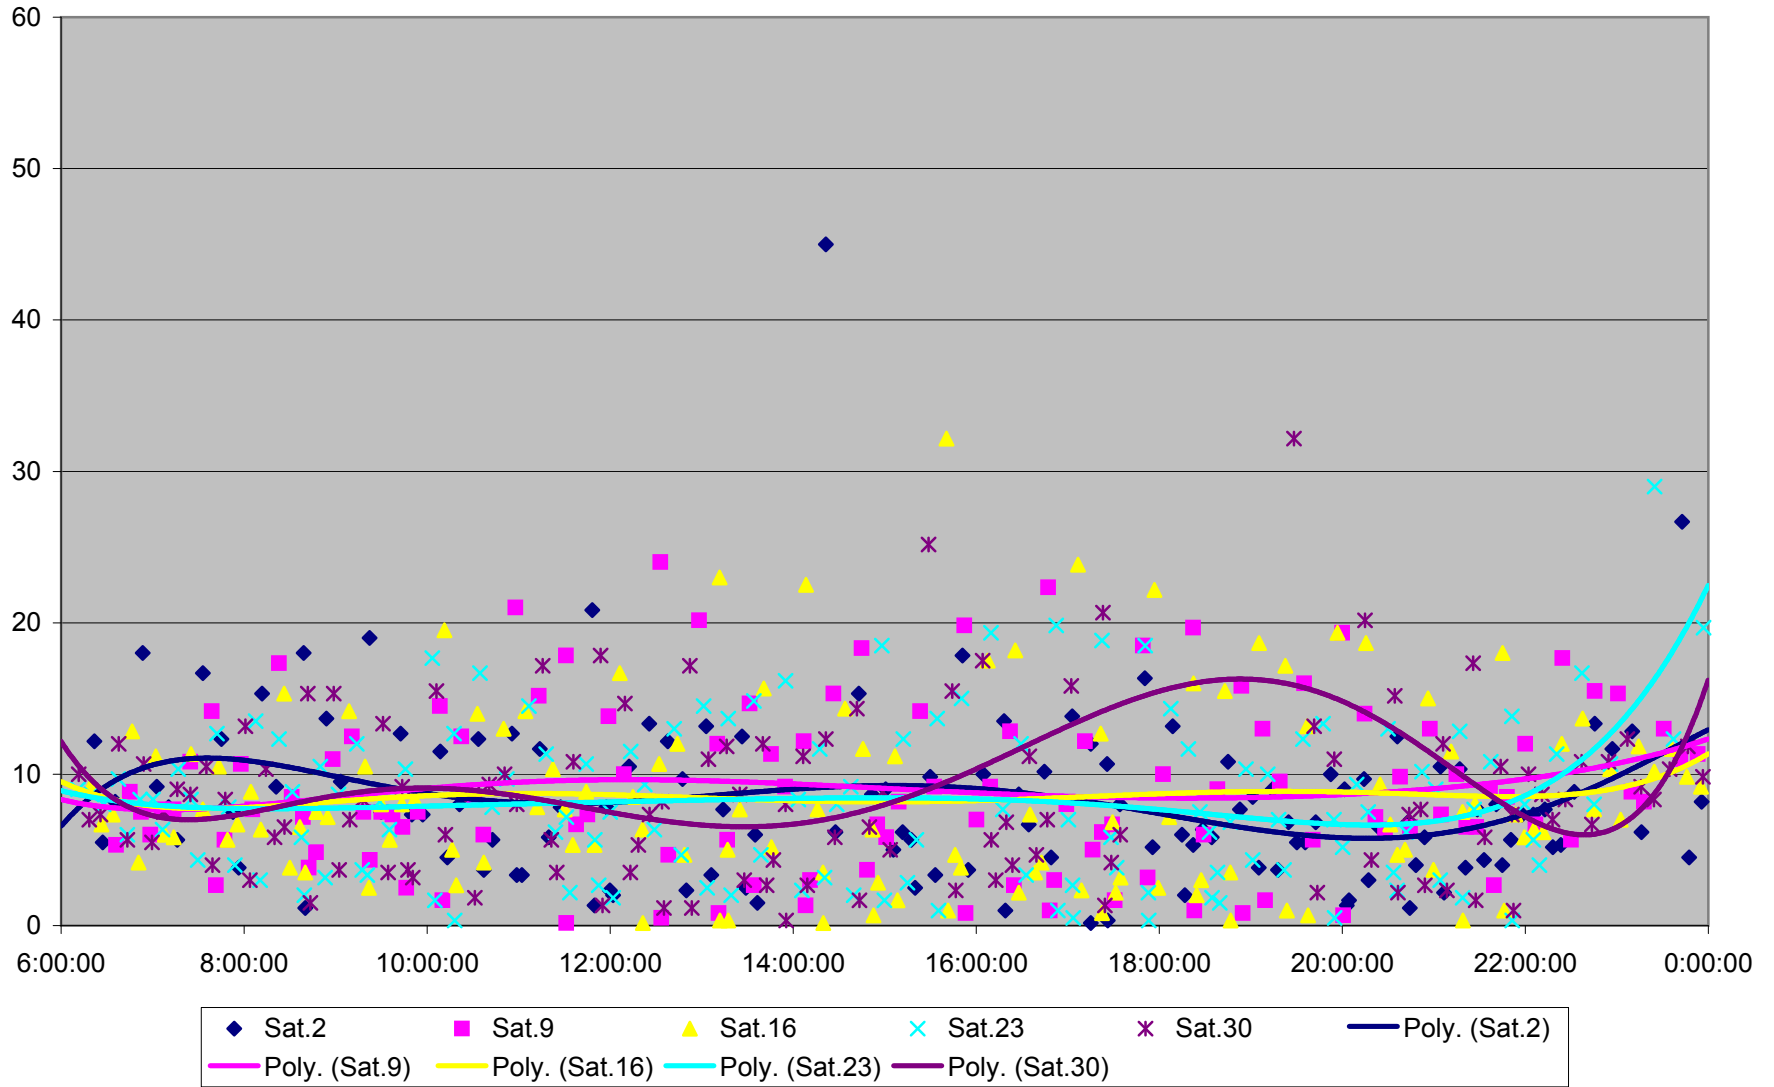

512 St. Clair Headways at Dufferin St. Eastbound January 2010

512 St. Clair Headways at Dufferin St. Eastbound February 2010

512 St. Clair Headways at Tweedsmuir Ave. Eastbound January 2010

512 St. Clair Headways at Tweedsmuir Ave. Eastbound February 2010