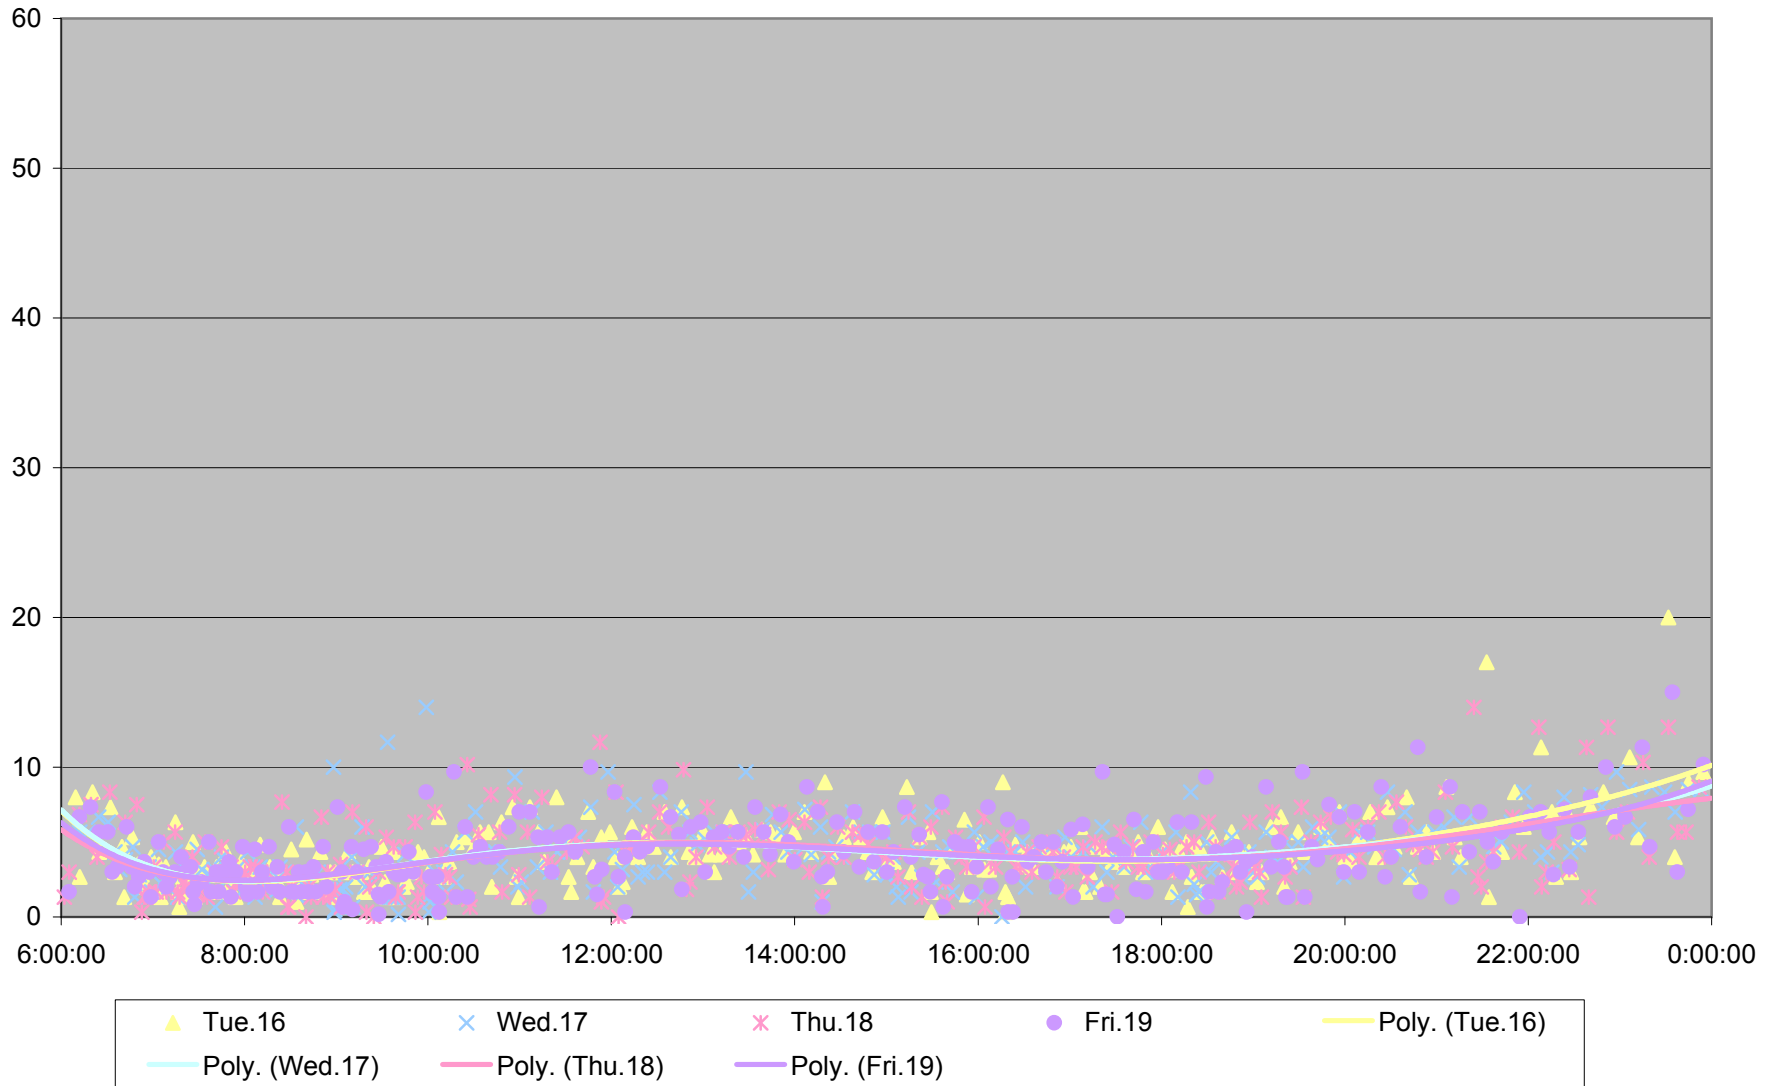

512 St. Clair Headways at Dufferin St. Eastbound January 2010

512 St. Clair Headways at Dufferin St. Eastbound January 2010

512 St. Clair Headways at Dufferin St. Eastbound January 2010

512 St. Clair Headways at Dufferin St. Eastbound January 2010

512 St. Clair Headways at Dufferin St. Eastbound February 2010

512 St. Clair Headways at Dufferin St. Eastbound February 2010

512 St. Clair Headways at Dufferin St. Eastbound February 2010

512 St. Clair Headways at Dufferin St. Eastbound February 2010