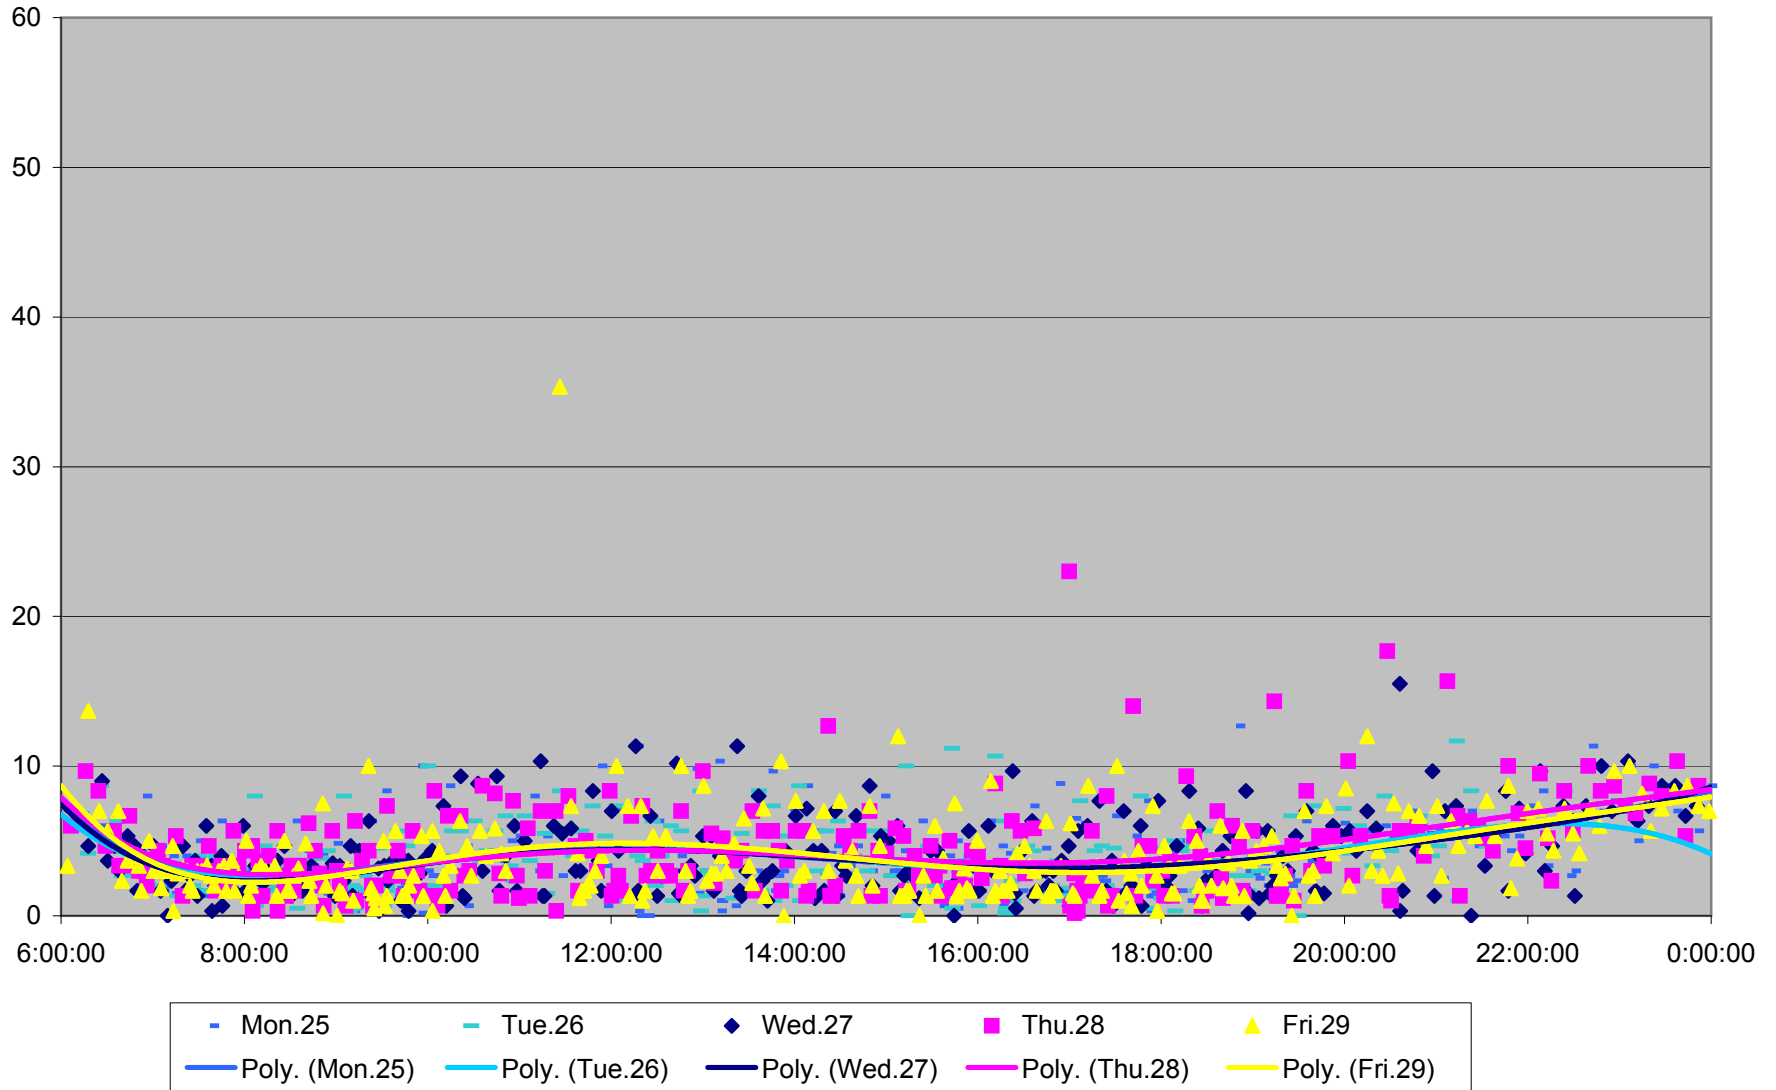

512 St. Clair Headways at Dufferin St. Eastbound January 2010

512 St. Clair Headways at Dufferin St. Eastbound January 2010

512 St. Clair Headways at Dufferin St. Eastbound January 2010

512 St. Clair Headways at Dufferin St. Eastbound January 2010

512 St. Clair Headways at Dufferin St. Eastbound February 2010

512 St. Clair Headways at Dufferin St. Eastbound February 2010

512 St. Clair Headways at Dufferin St. Eastbound February 2010

512 St. Clair Headways at Dufferin St. Eastbound February 2010