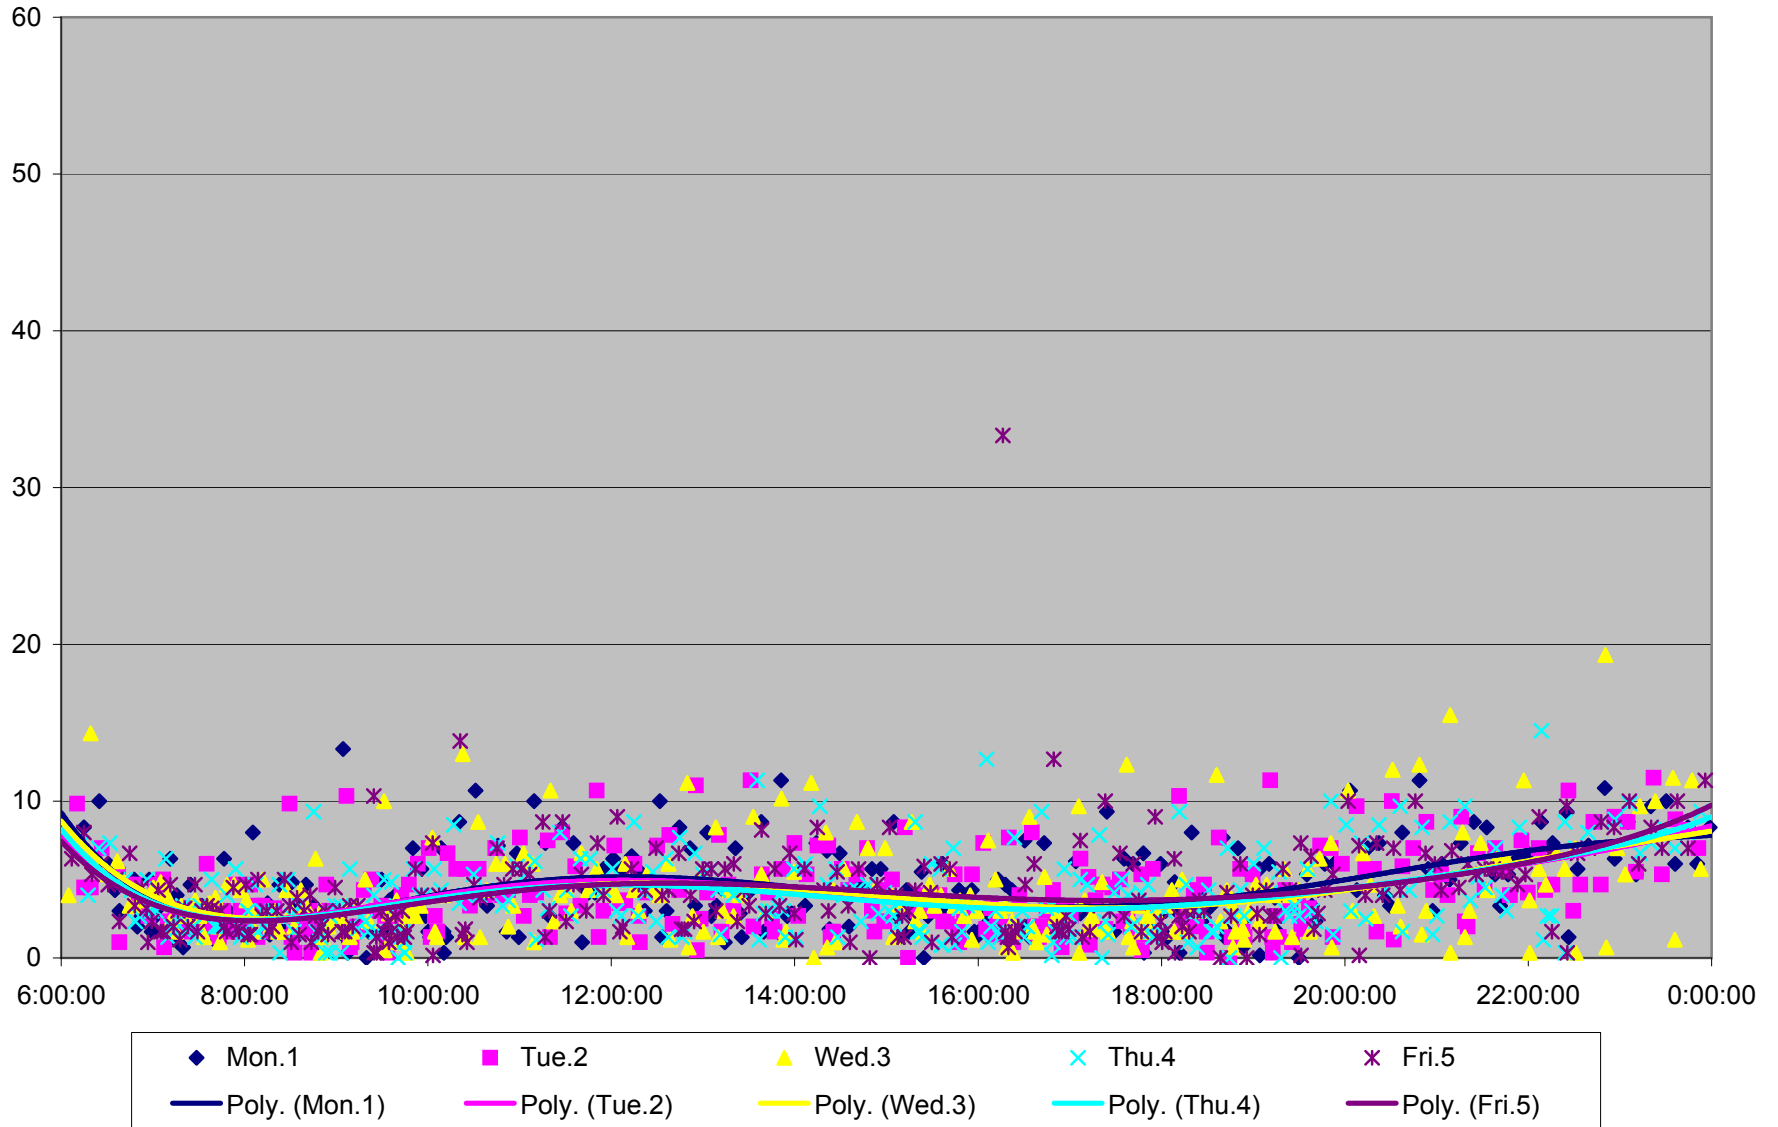

512 St. Clair Headways at Dufferin St. Eastbound January 2010

512 St. Clair Headways at Dufferin St. Eastbound January 2010

512 St. Clair Headways at Dufferin St. Eastbound January 2010

512 St. Clair Headways at Dufferin St. Eastbound January 2010

512 St. Clair Headways at Dufferin St. Eastbound February 2010

512 St. Clair Headways at Dufferin St. Eastbound February 2010

512 St. Clair Headways at Dufferin St. Eastbound February 2010

512 St. Clair Headways at Dufferin St. Eastbound February 2010