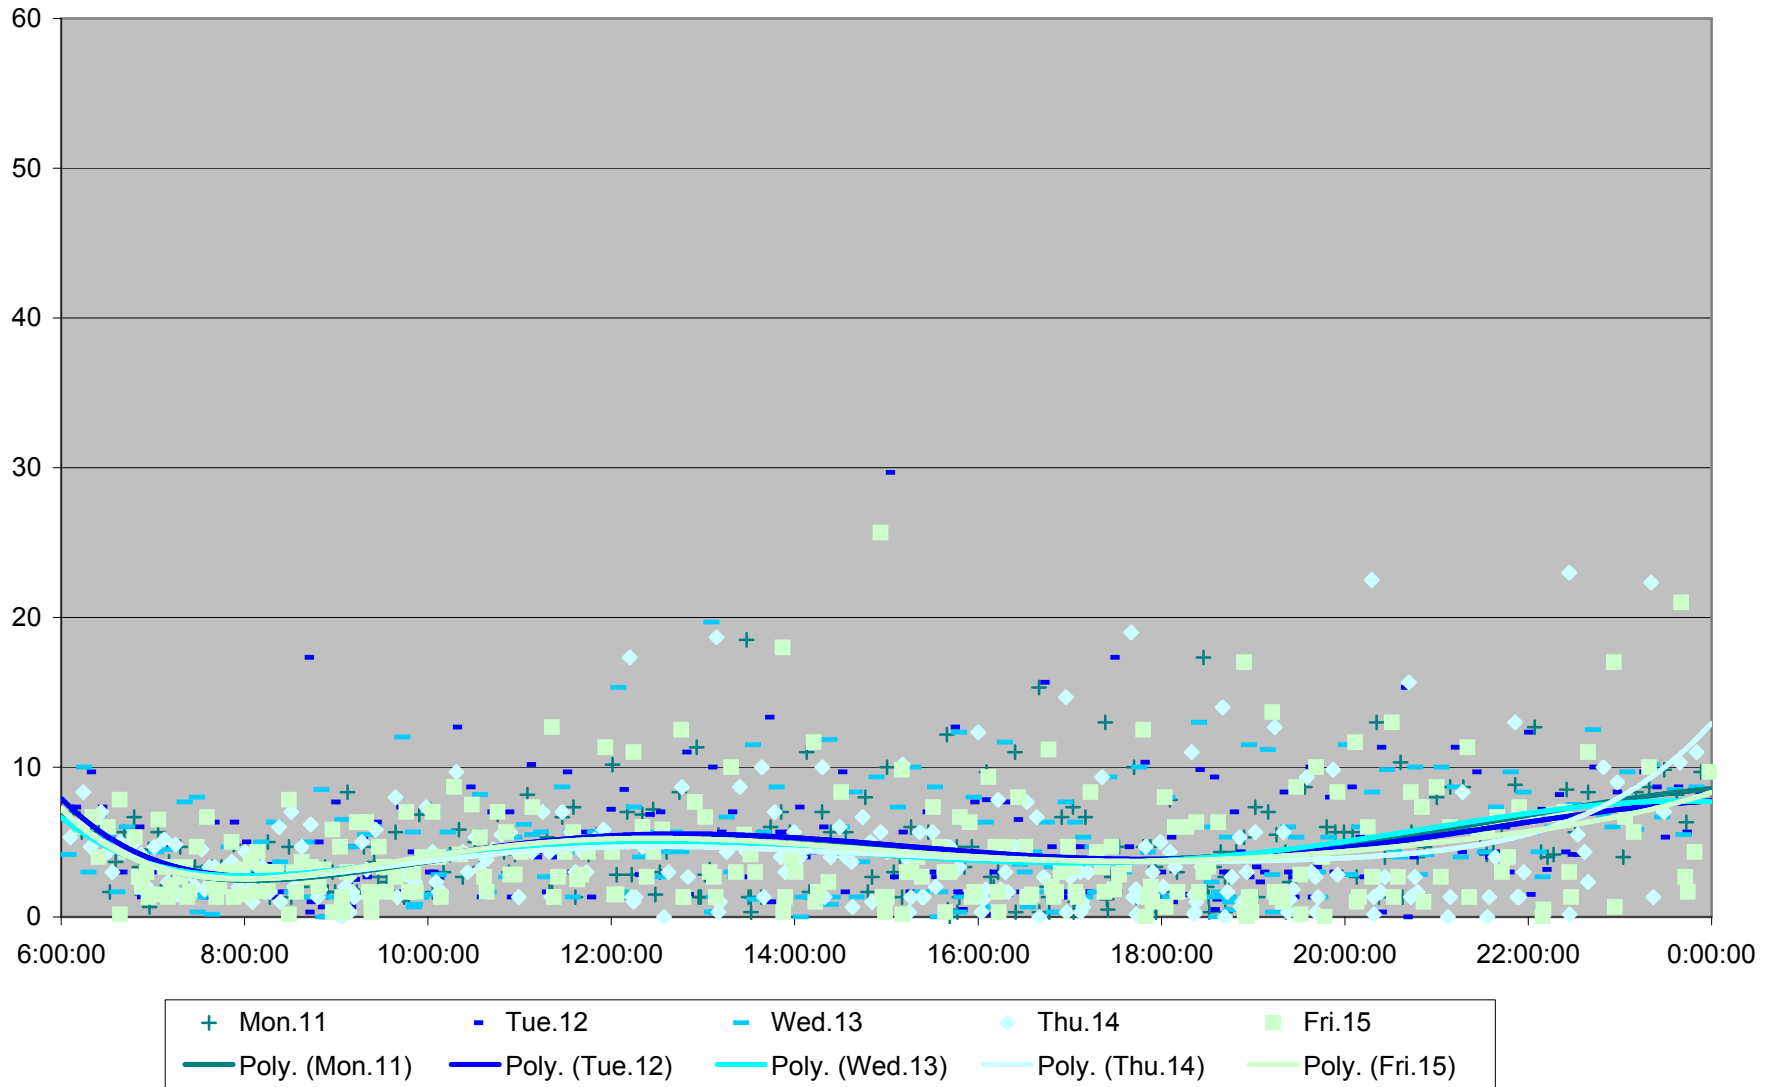

512 St. Clair Headways at Dufferin St. Eastbound January 2010

512 St. Clair Headways at Dufferin St. Eastbound January 2010

512 St. Clair Headways at Dufferin St. Eastbound January 2010

512 St. Clair Headways at Dufferin St. Eastbound January 2010

512 St. Clair Headways at Dufferin St. Eastbound February 2010

512 St. Clair Headways at Dufferin St. Eastbound February 2010

512 St. Clair Headways at Dufferin St. Eastbound February 2010

512 St. Clair Headways at Dufferin St. Eastbound February 2010