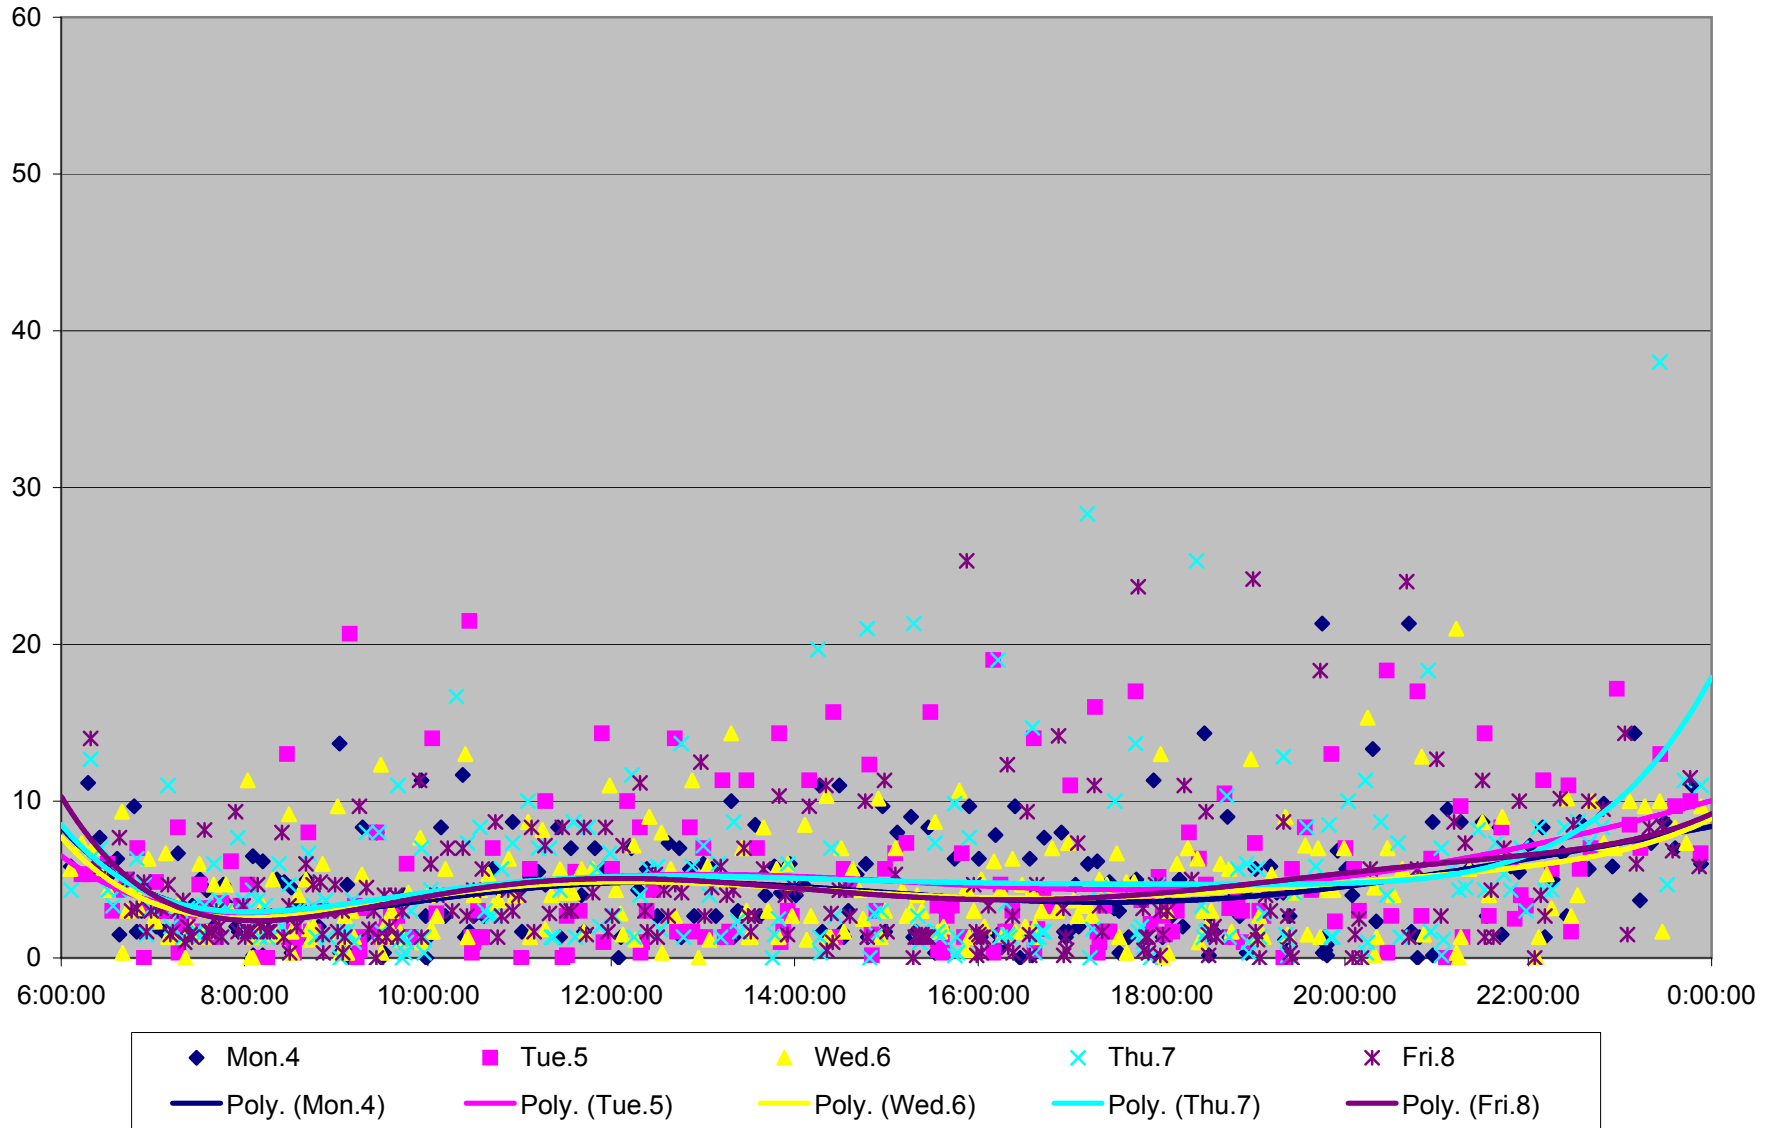

512 St. Clair Headways at Dufferin St. Eastbound January 2010

512 St. Clair Headways at Dufferin St. Eastbound January 2010

512 St. Clair Headways at Dufferin St. Eastbound January 2010

512 St. Clair Headways at Dufferin St. Eastbound January 2010

512 St. Clair Headways at Dufferin St. Eastbound February 2010

512 St. Clair Headways at Dufferin St. Eastbound February 2010

512 St. Clair Headways at Dufferin St. Eastbound February 2010

512 St. Clair Headways at Dufferin St. Eastbound February 2010