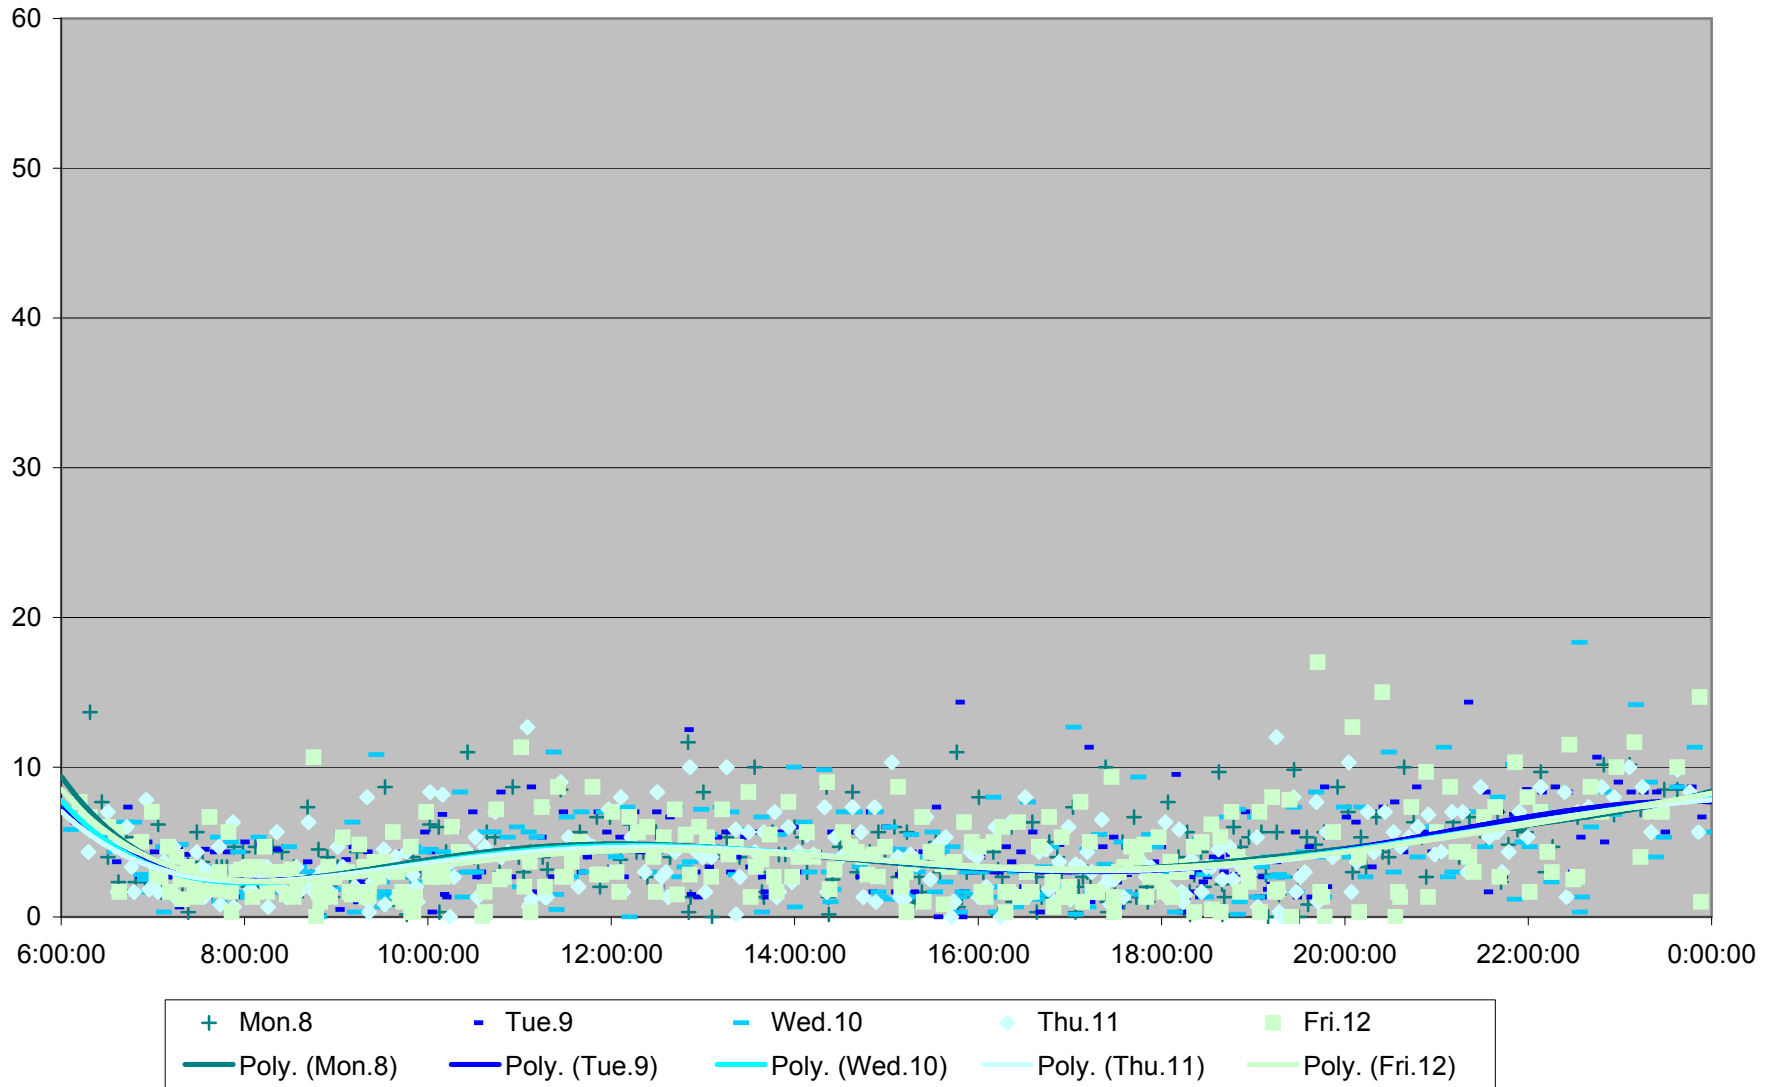

512 St. Clair Headways at Dufferin St. Eastbound January 2010

512 St. Clair Headways at Dufferin St. Eastbound January 2010

512 St. Clair Headways at Dufferin St. Eastbound January 2010

512 St. Clair Headways at Dufferin St. Eastbound January 2010

512 St. Clair Headways at Dufferin St. Eastbound February 2010

512 St. Clair Headways at Dufferin St. Eastbound February 2010

512 St. Clair Headways at Dufferin St. Eastbound February 2010

512 St. Clair Headways at Dufferin St. Eastbound February 2010