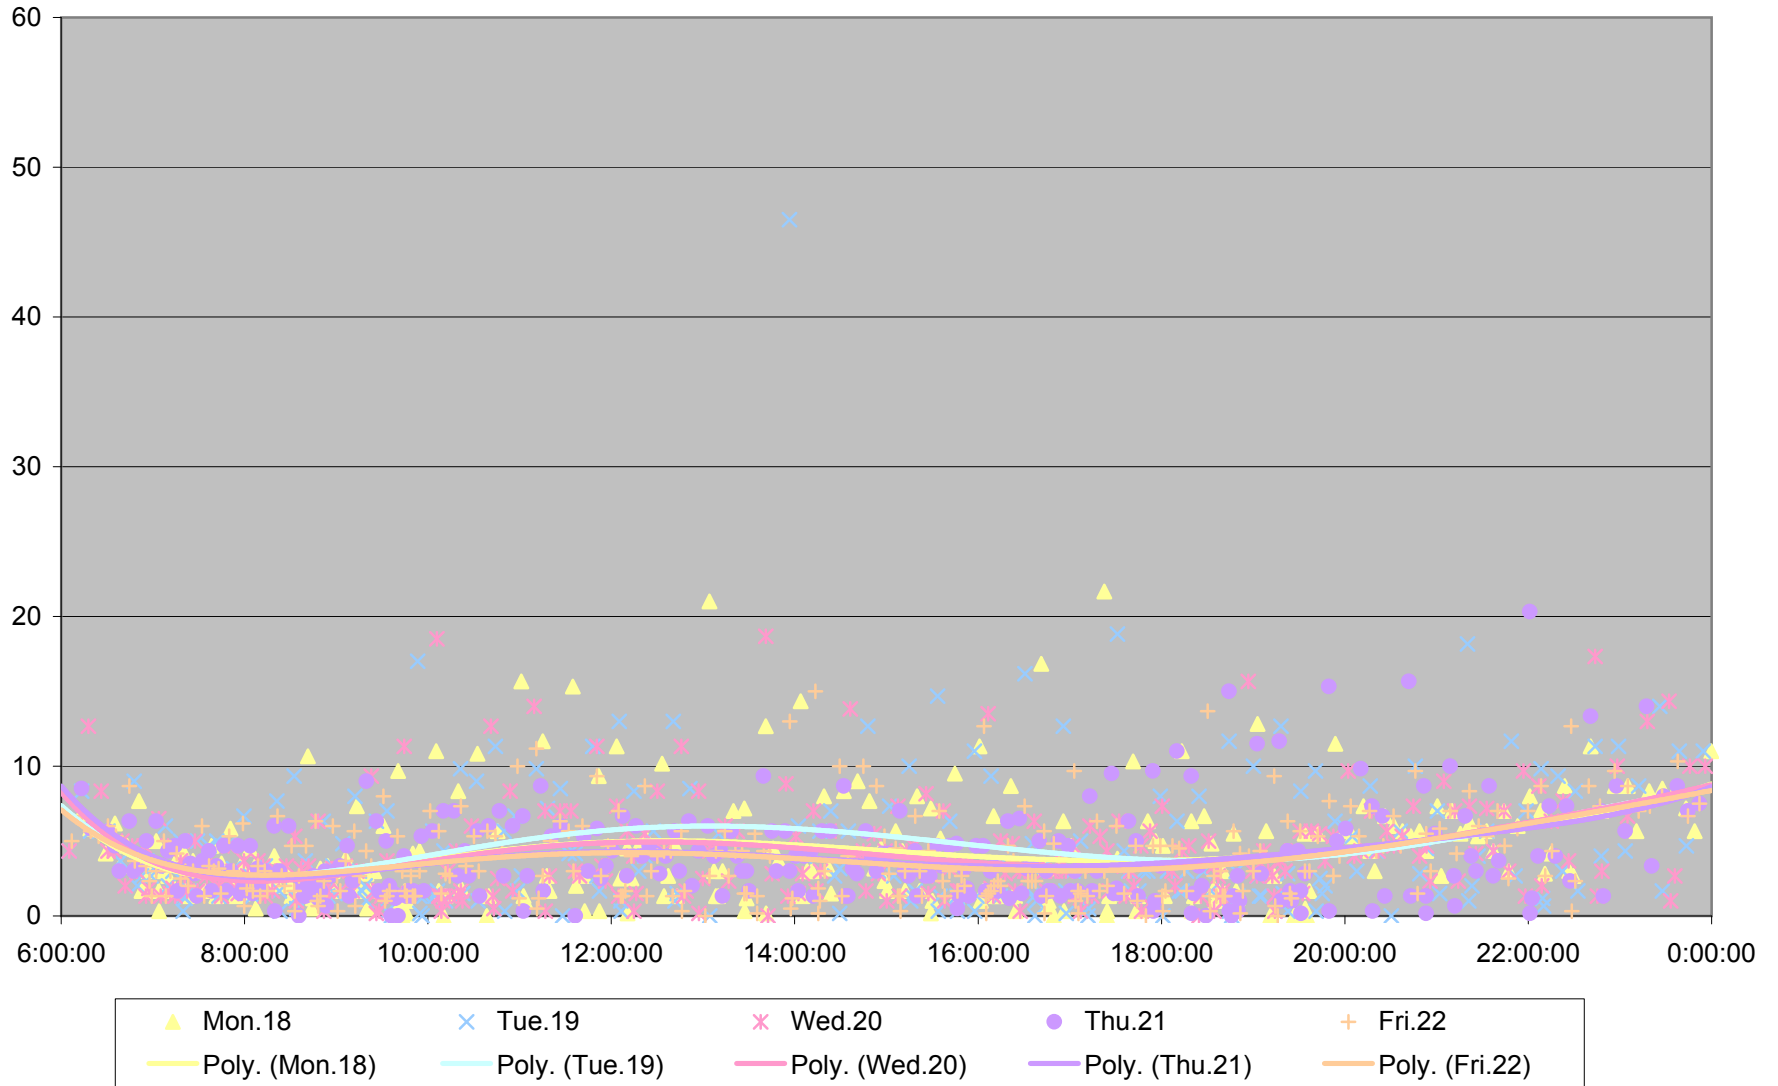

512 St. Clair Headways at Dufferin St. Eastbound January 2010

512 St. Clair Headways at Dufferin St. Eastbound January 2010

512 St. Clair Headways at Dufferin St. Eastbound January 2010

512 St. Clair Headways at Dufferin St. Eastbound January 2010

512 St. Clair Headways at Dufferin St. Eastbound February 2010

512 St. Clair Headways at Dufferin St. Eastbound February 2010

512 St. Clair Headways at Dufferin St. Eastbound February 2010

512 St. Clair Headways at Dufferin St. Eastbound February 2010