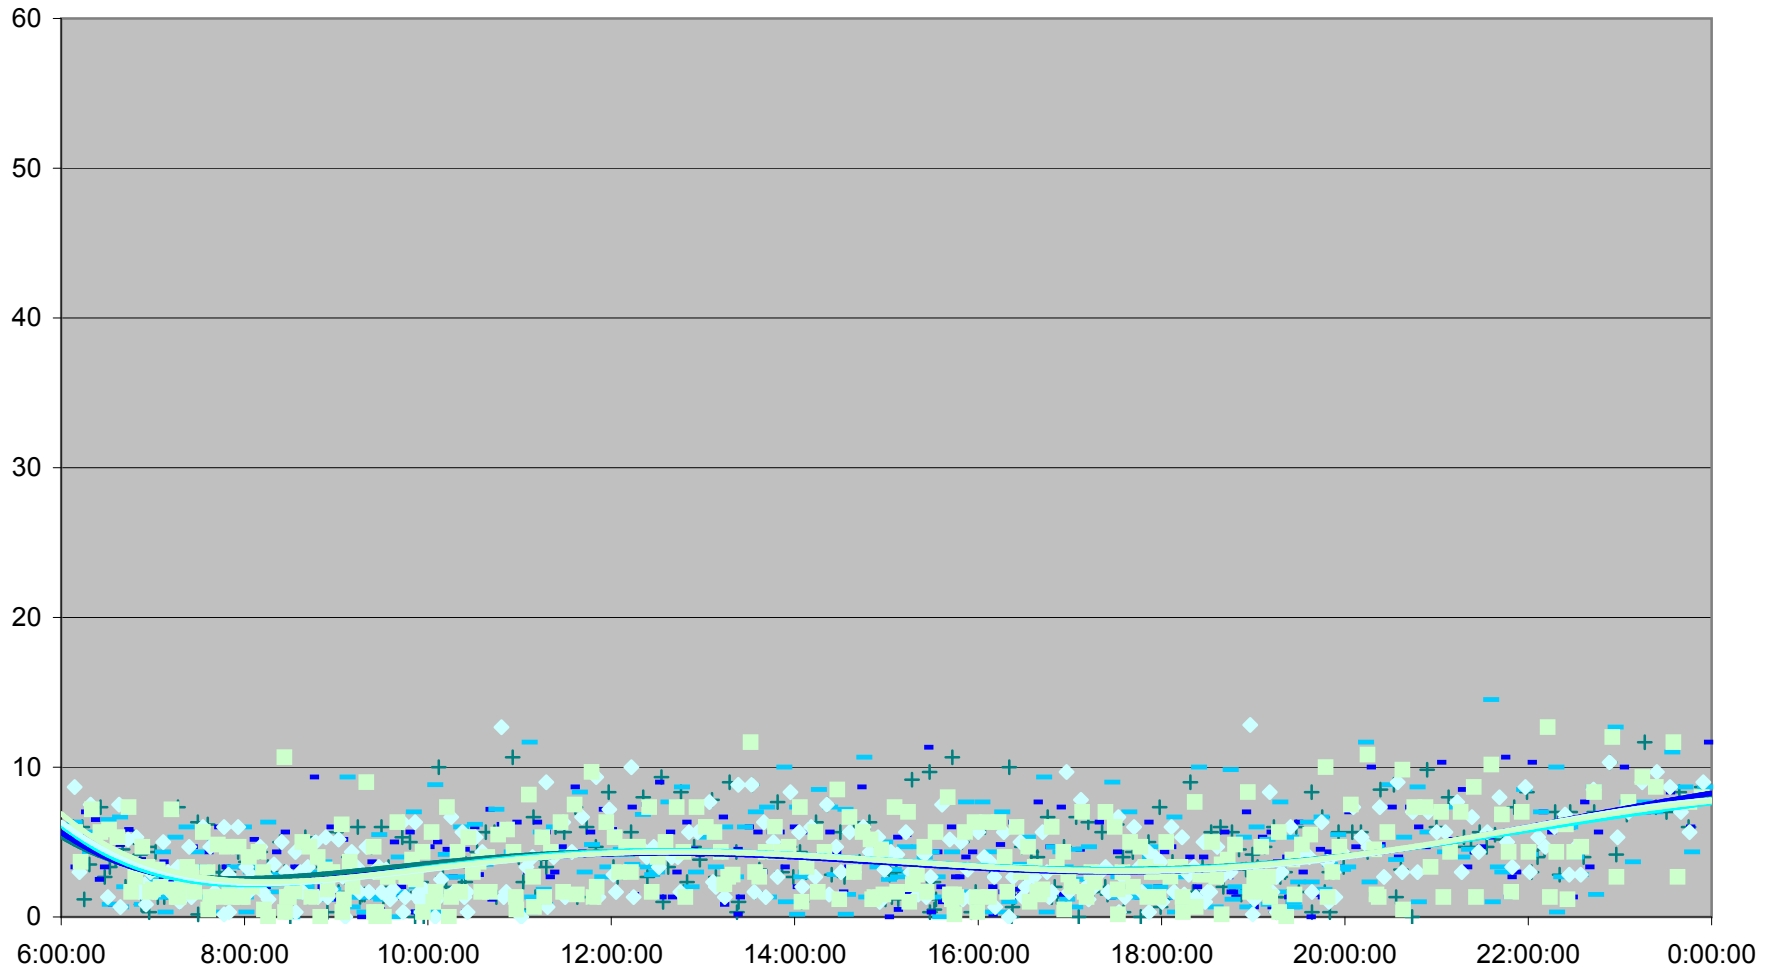

512 St. Clair Headways at Bathurst St. Westbound January 2010

512 St. Clair Headways at Bathurst St. Westbound January 2010

512 St. Clair Headways at Bathurst St. Westbound January 2010

512 St. Clair Headways at Bathurst St. Westbound January 2010

512 St. Clair Headways at Bathurst St. Westbound February 2010

512 St. Clair Headways at Bathurst St. Westbound February 2010

512 St. Clair Headways at Bathurst St. Westbound February 2010

512 St. Clair Headways at Bathurst St. Westbound February 2010