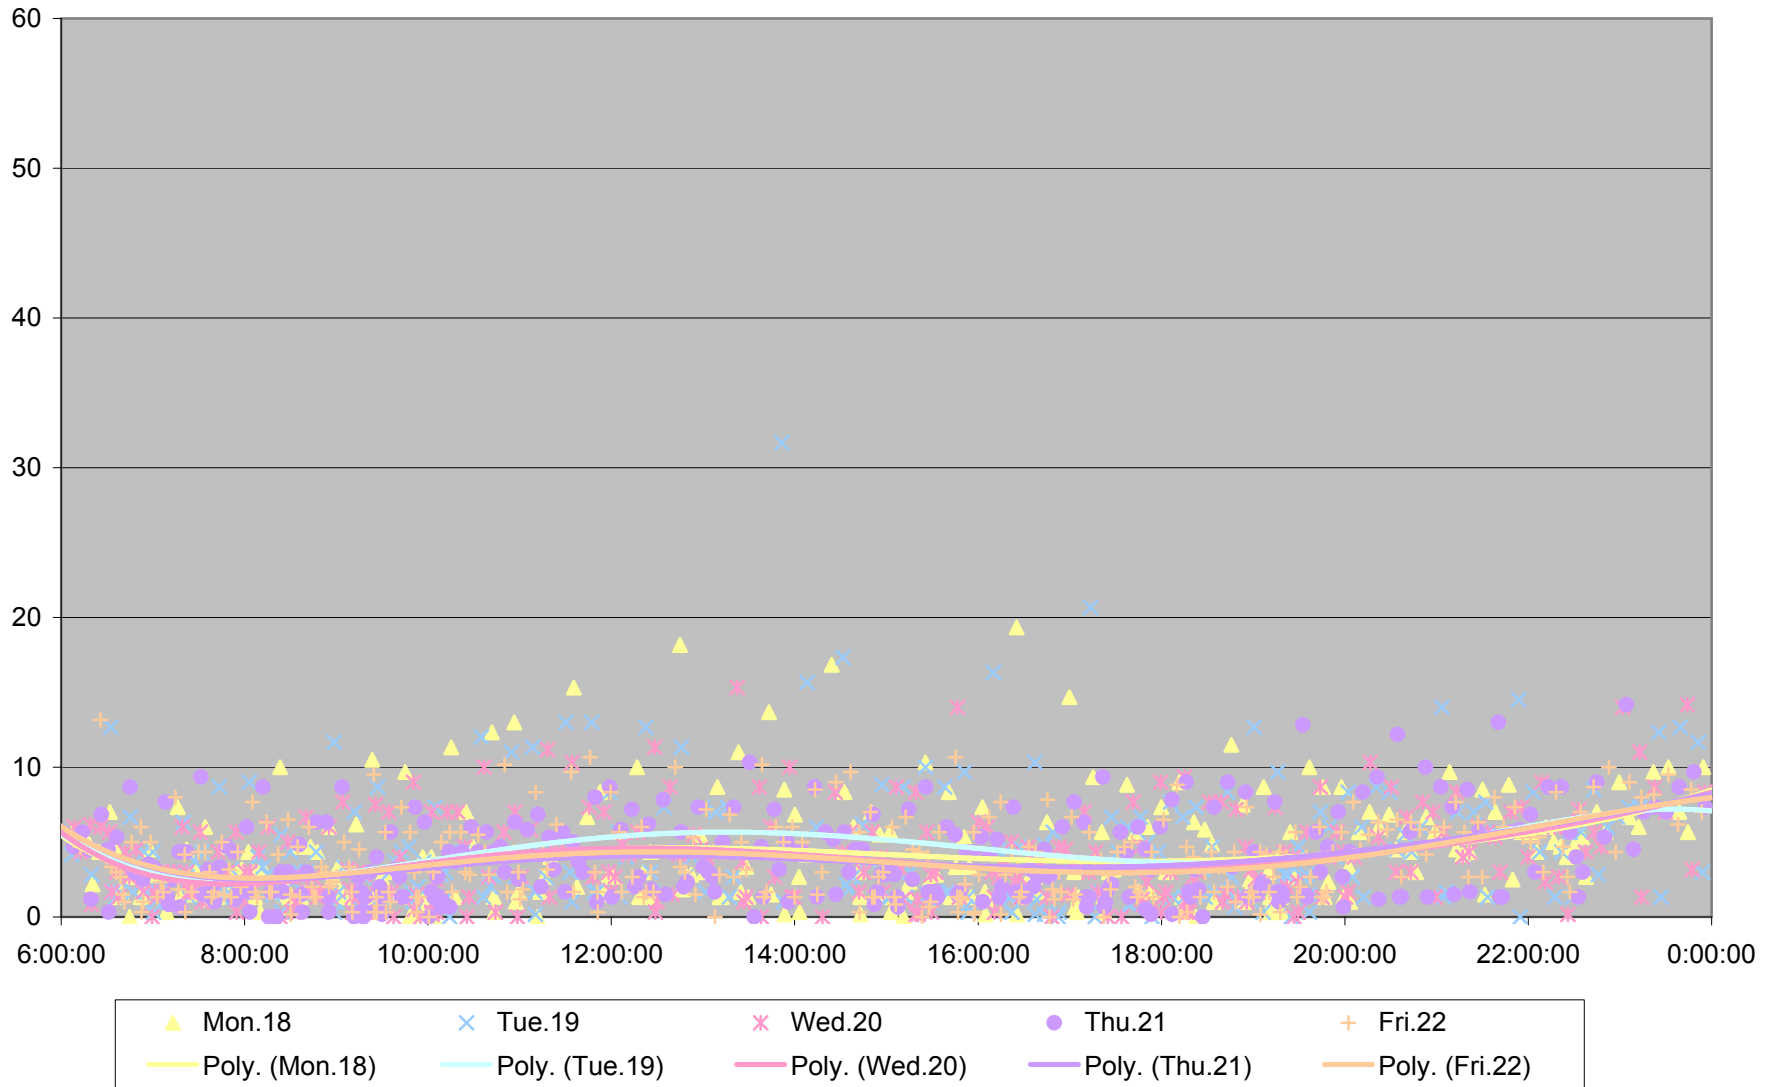

512 St. Clair Headways at Bathurst St. Westbound January 2010

512 St. Clair Headways at Bathurst St. Westbound January 2010

512 St. Clair Headways at Bathurst St. Westbound January 2010

512 St. Clair Headways at Bathurst St. Westbound January 2010

512 St. Clair Headways at Bathurst St. Westbound February 2010

512 St. Clair Headways at Bathurst St. Westbound February 2010

512 St. Clair Headways at Bathurst St. Westbound February 2010

512 St. Clair Headways at Bathurst St. Westbound February 2010