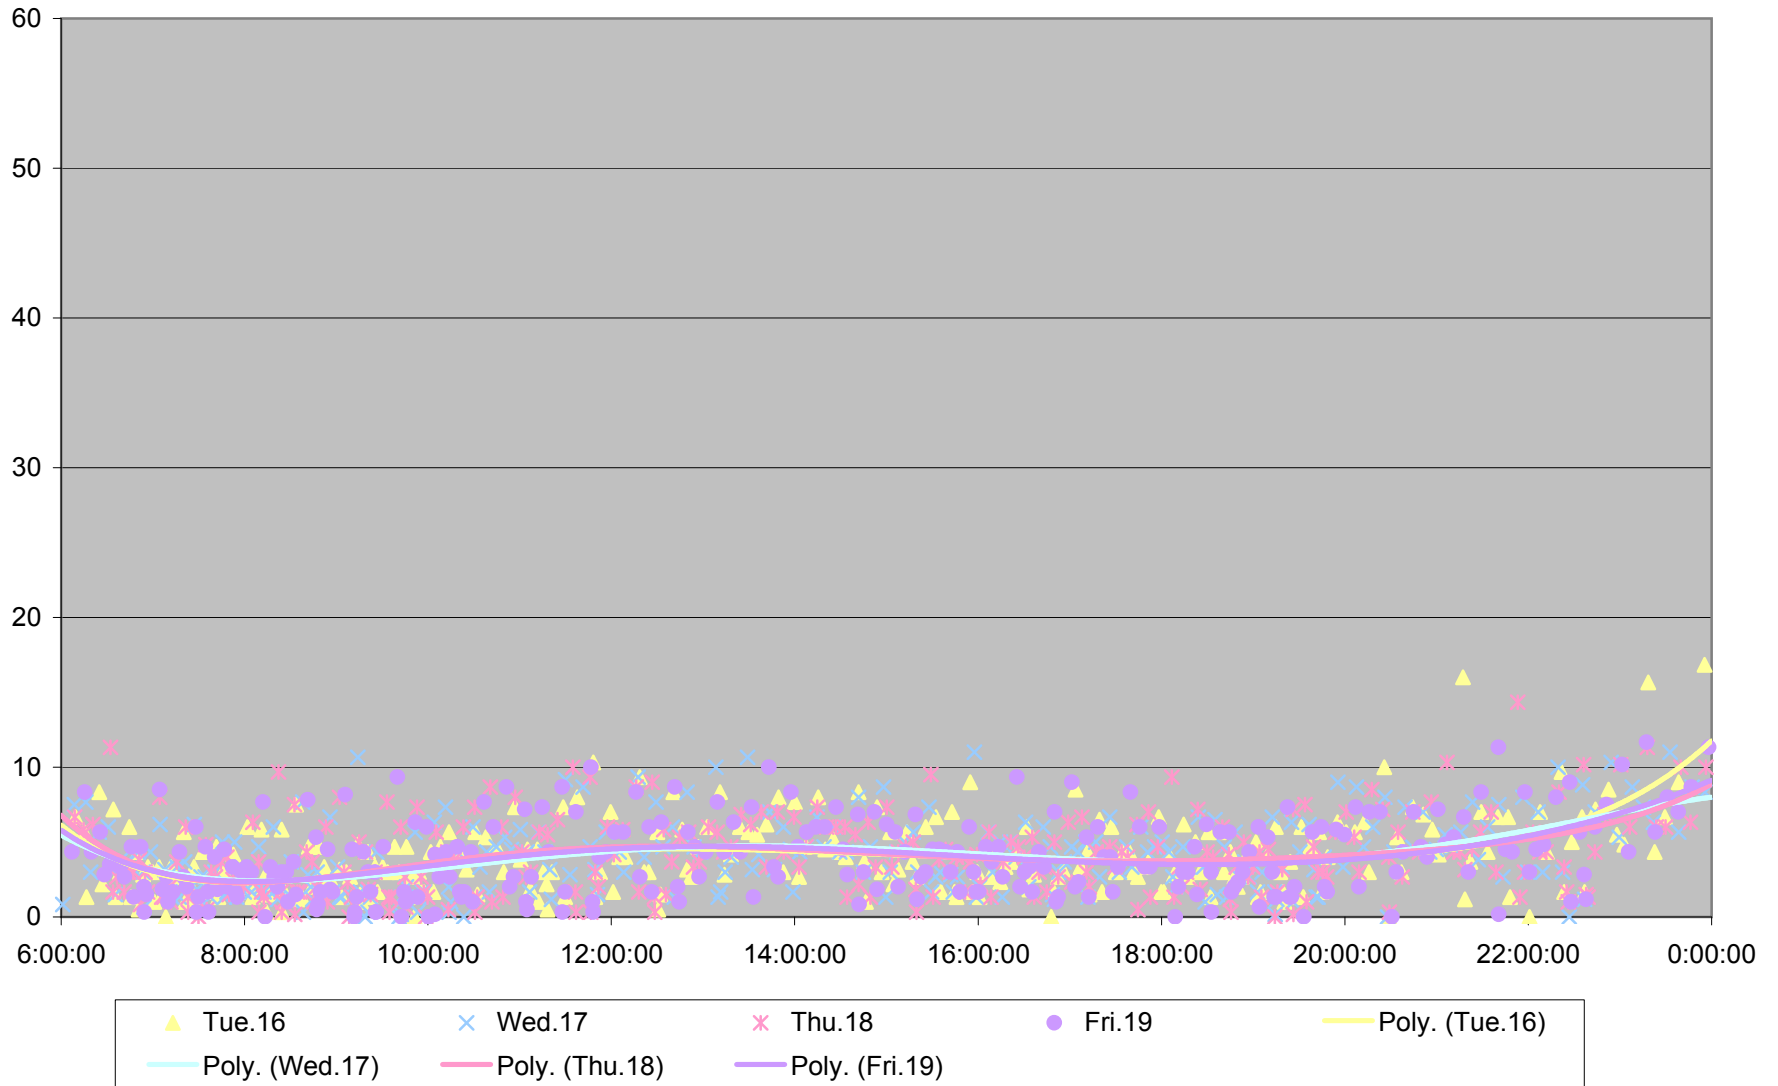

512 St. Clair Headways at Bathurst St. Westbound January 2010

512 St. Clair Headways at Bathurst St. Westbound January 2010

512 St. Clair Headways at Bathurst St. Westbound January 2010

512 St. Clair Headways at Bathurst St. Westbound January 2010

512 St. Clair Headways at Bathurst St. Westbound February 2010

512 St. Clair Headways at Bathurst St. Westbound February 2010

512 St. Clair Headways at Bathurst St. Westbound February 2010

512 St. Clair Headways at Bathurst St. Westbound February 2010