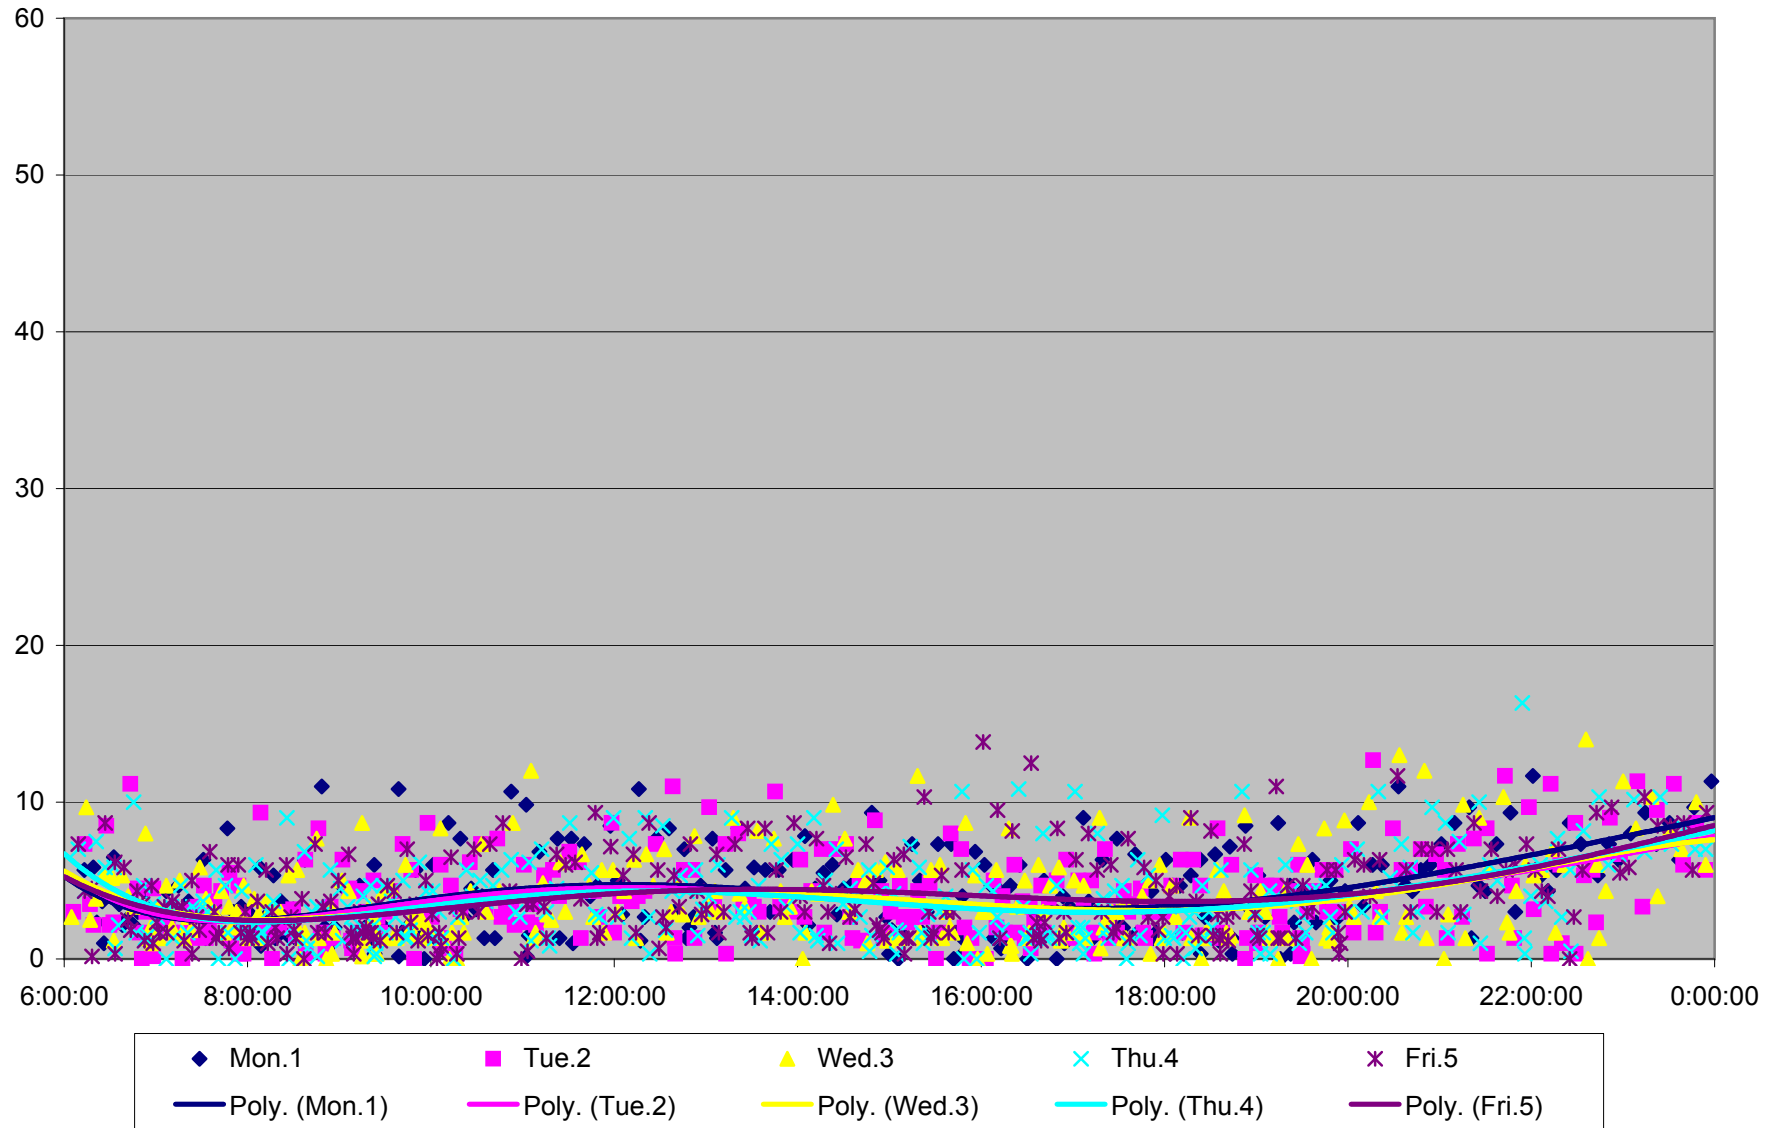

512 St. Clair Headways at Bathurst St. Westbound January 2010

512 St. Clair Headways at Bathurst St. Westbound January 2010

512 St. Clair Headways at Bathurst St. Westbound January 2010

512 St. Clair Headways at Bathurst St. Westbound January 2010

512 St. Clair Headways at Bathurst St. Westbound February 2010

512 St. Clair Headways at Bathurst St. Westbound February 2010

512 St. Clair Headways at Bathurst St. Westbound February 2010

512 St. Clair Headways at Bathurst St. Westbound February 2010