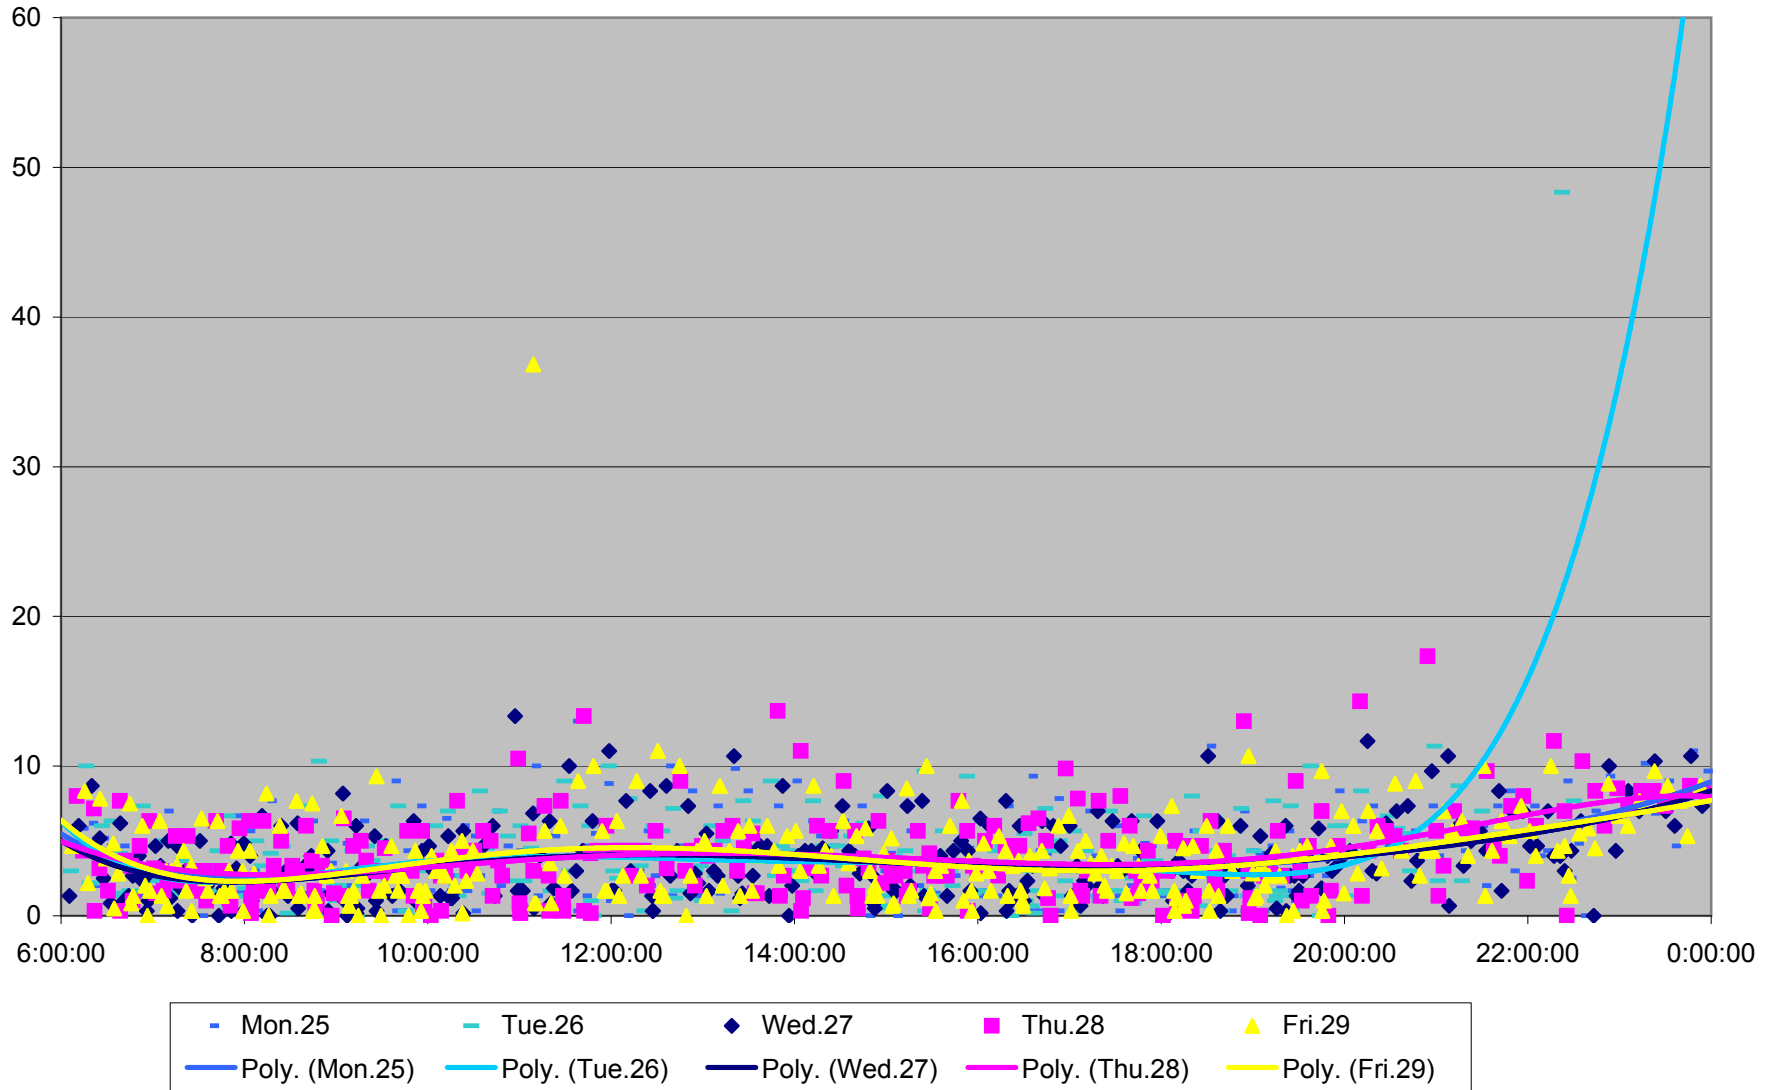

512 St. Clair Headways at Bathurst St. Westbound January 2010

512 St. Clair Headways at Bathurst St. Westbound January 2010

512 St. Clair Headways at Bathurst St. Westbound January 2010

512 St. Clair Headways at Bathurst St. Westbound January 2010

512 St. Clair Headways at Bathurst St. Westbound February 2010

512 St. Clair Headways at Bathurst St. Westbound February 2010

512 St. Clair Headways at Bathurst St. Westbound February 2010

512 St. Clair Headways at Bathurst St. Westbound February 2010