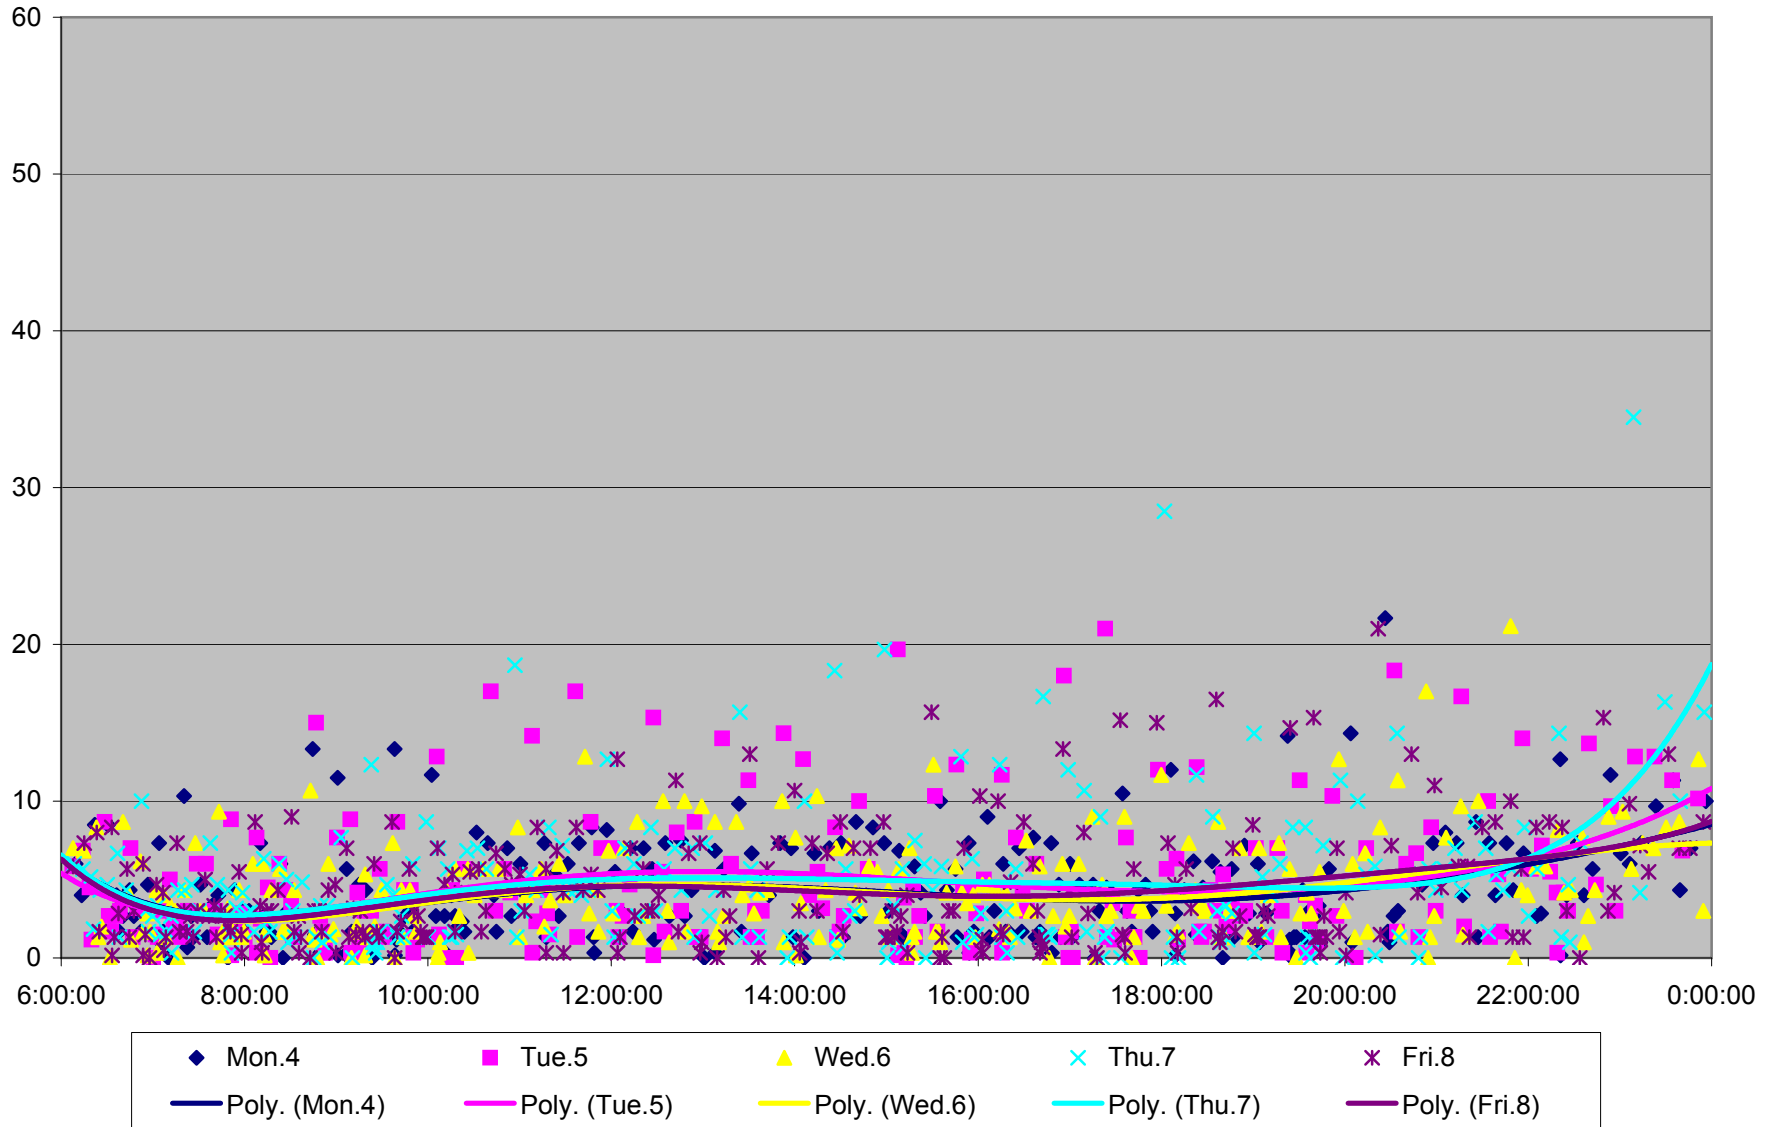

512 St. Clair Headways at Bathurst St. Westbound January 2010

512 St. Clair Headways at Bathurst St. Westbound January 2010

512 St. Clair Headways at Bathurst St. Westbound January 2010

512 St. Clair Headways at Bathurst St. Westbound January 2010

512 St. Clair Headways at Bathurst St. Westbound February 2010

512 St. Clair Headways at Bathurst St. Westbound February 2010

512 St. Clair Headways at Bathurst St. Westbound February 2010

512 St. Clair Headways at Bathurst St. Westbound February 2010