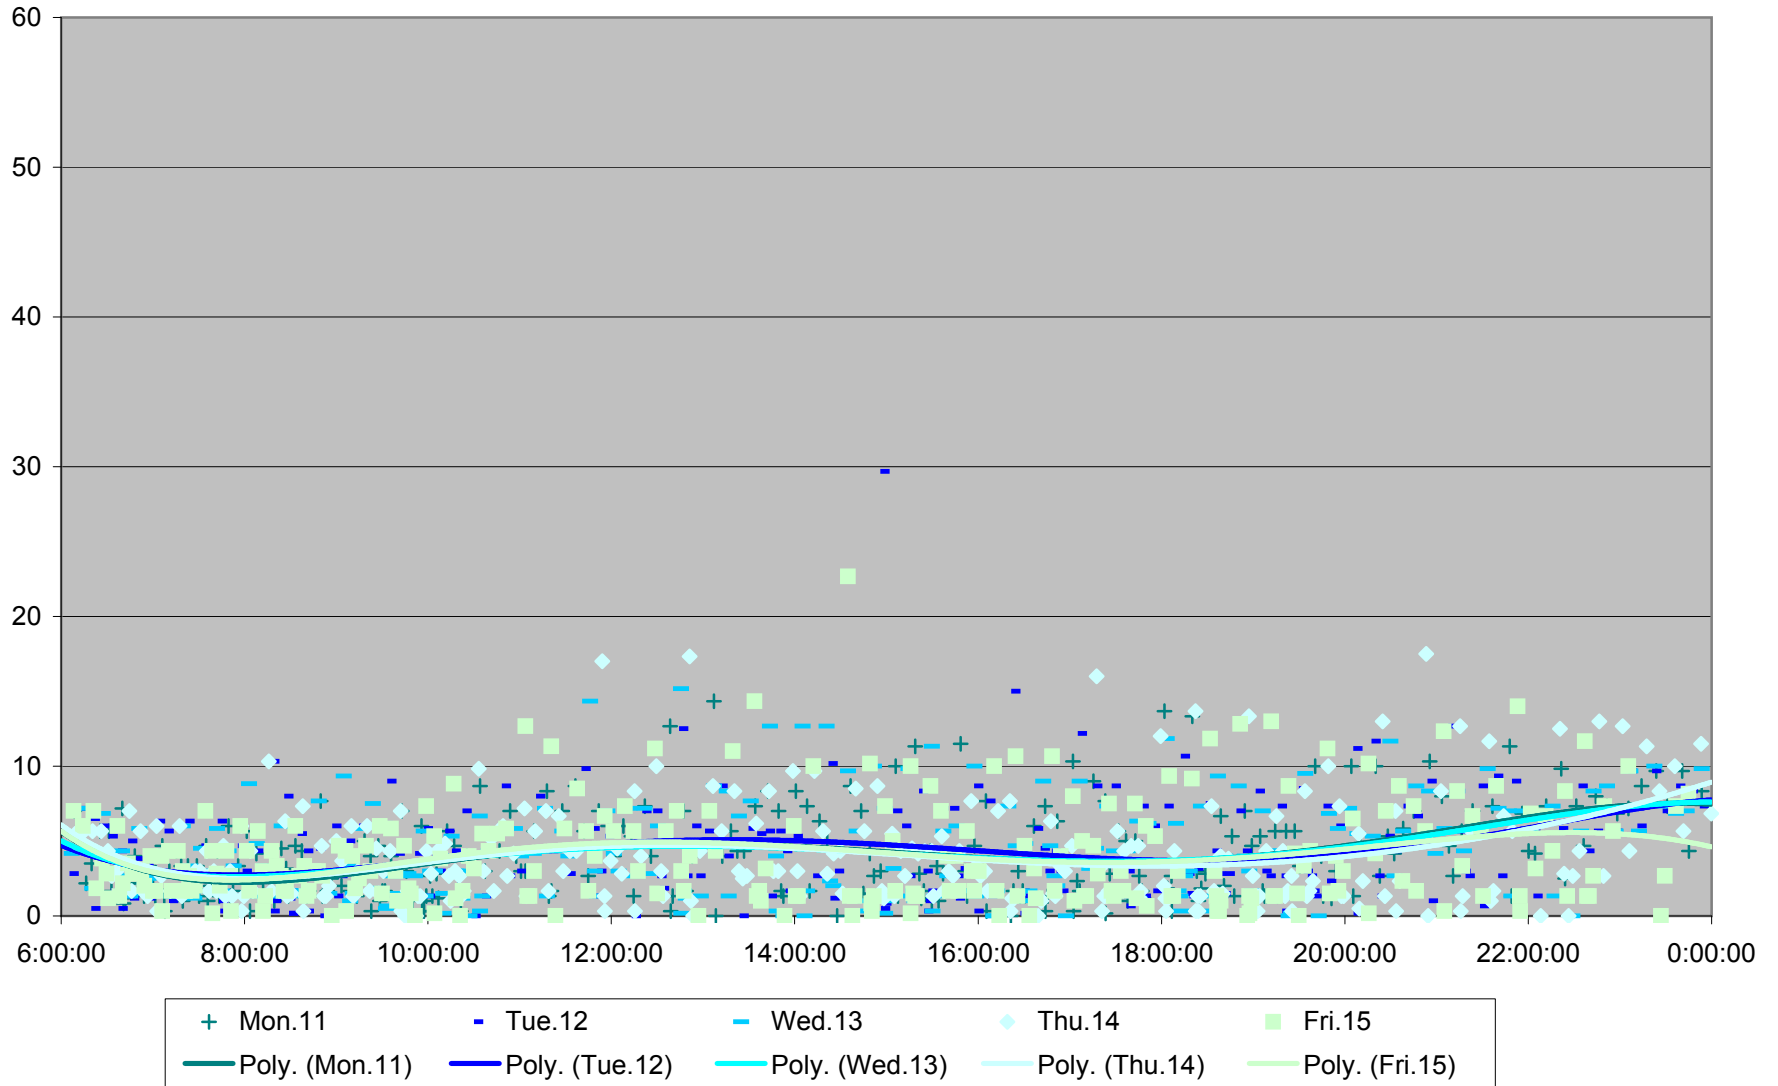

512 St. Clair Headways at Bathurst St. Westbound January 2010

512 St. Clair Headways at Bathurst St. Westbound January 2010

512 St. Clair Headways at Bathurst St. Westbound January 2010

512 St. Clair Headways at Bathurst St. Westbound January 2010

512 St. Clair Headways at Bathurst St. Westbound February 2010

512 St. Clair Headways at Bathurst St. Westbound February 2010

512 St. Clair Headways at Bathurst St. Westbound February 2010

512 St. Clair Headways at Bathurst St. Westbound February 2010