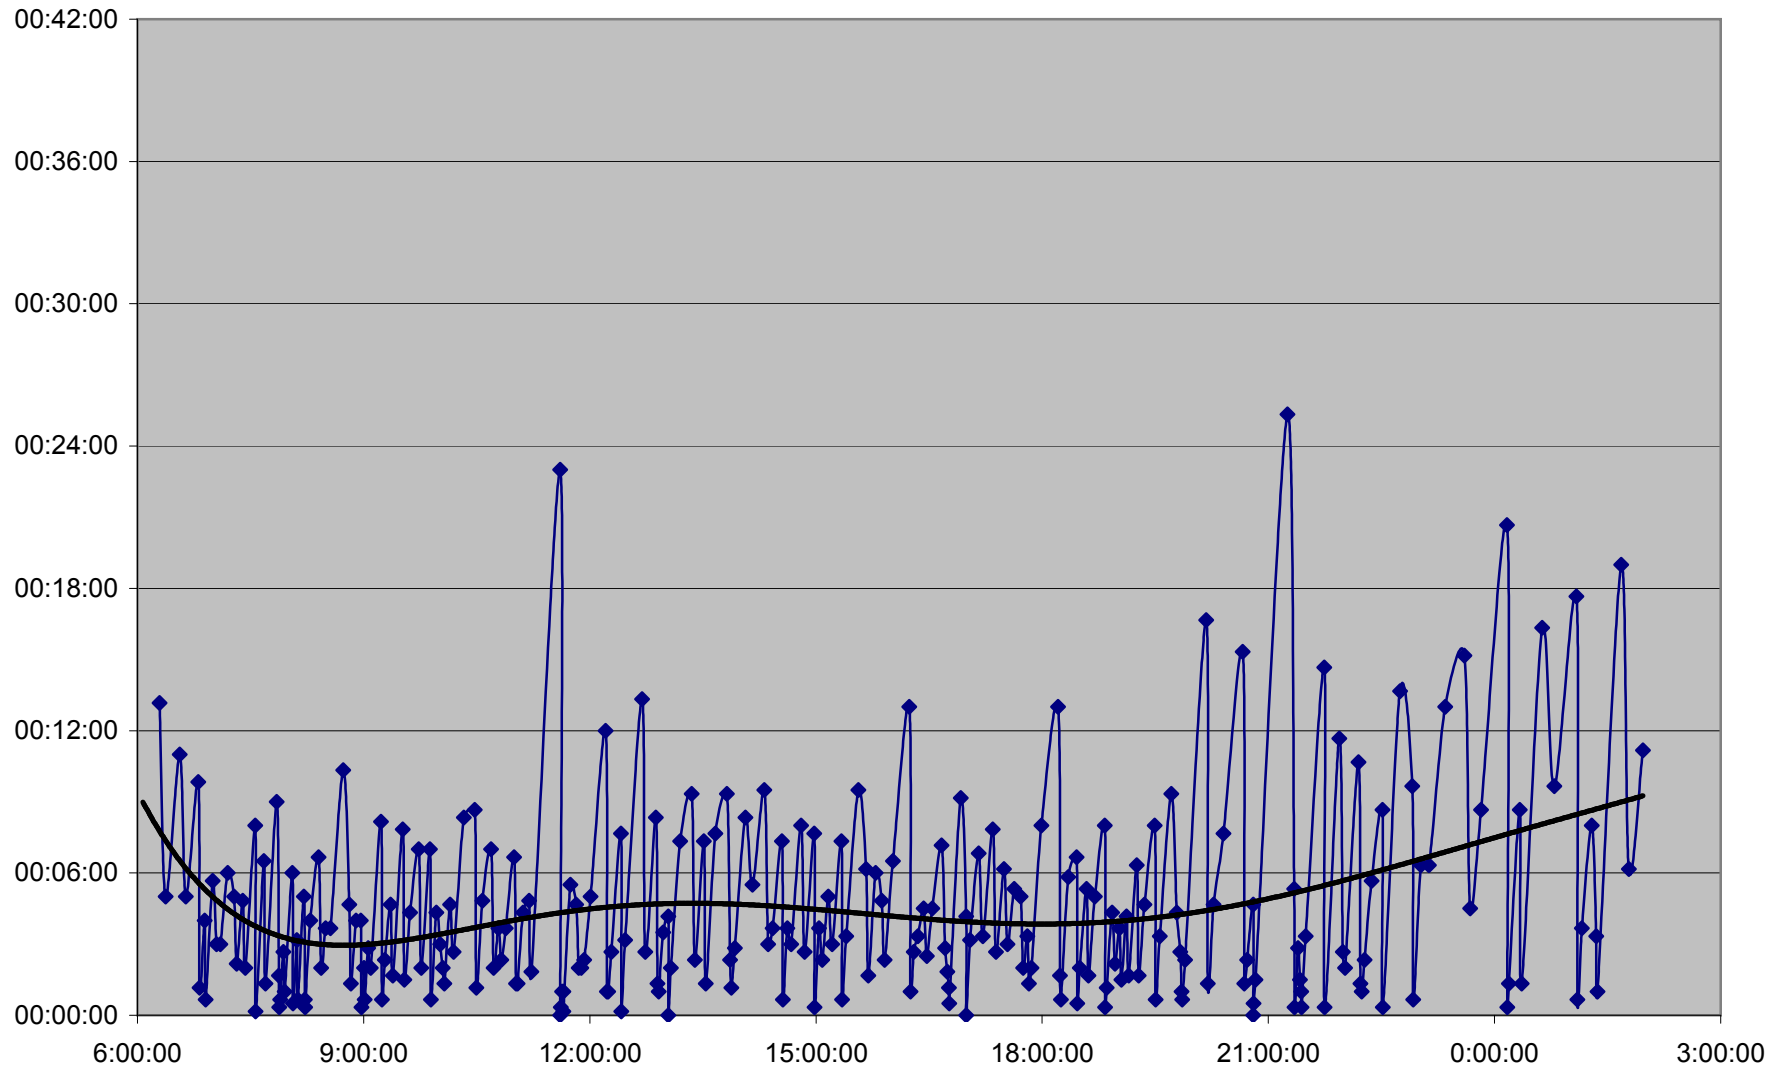

504 King Headways Wednesday 1 May 2013 at Crawford Westbound

504 King Headways Wednesday 1 May 2013 at Fraser Westbound

504 King Headways Wednesday 1 May 2013 at Jameson Westbound

504 King Headways Wednesday 1 May 2013 at East of Queensway Westbound

504 King Headways Wednesday 1 May 2013 at Marion Northbound

504 King Headways Wednesday 1 May 2013 at Bloor West Northbound