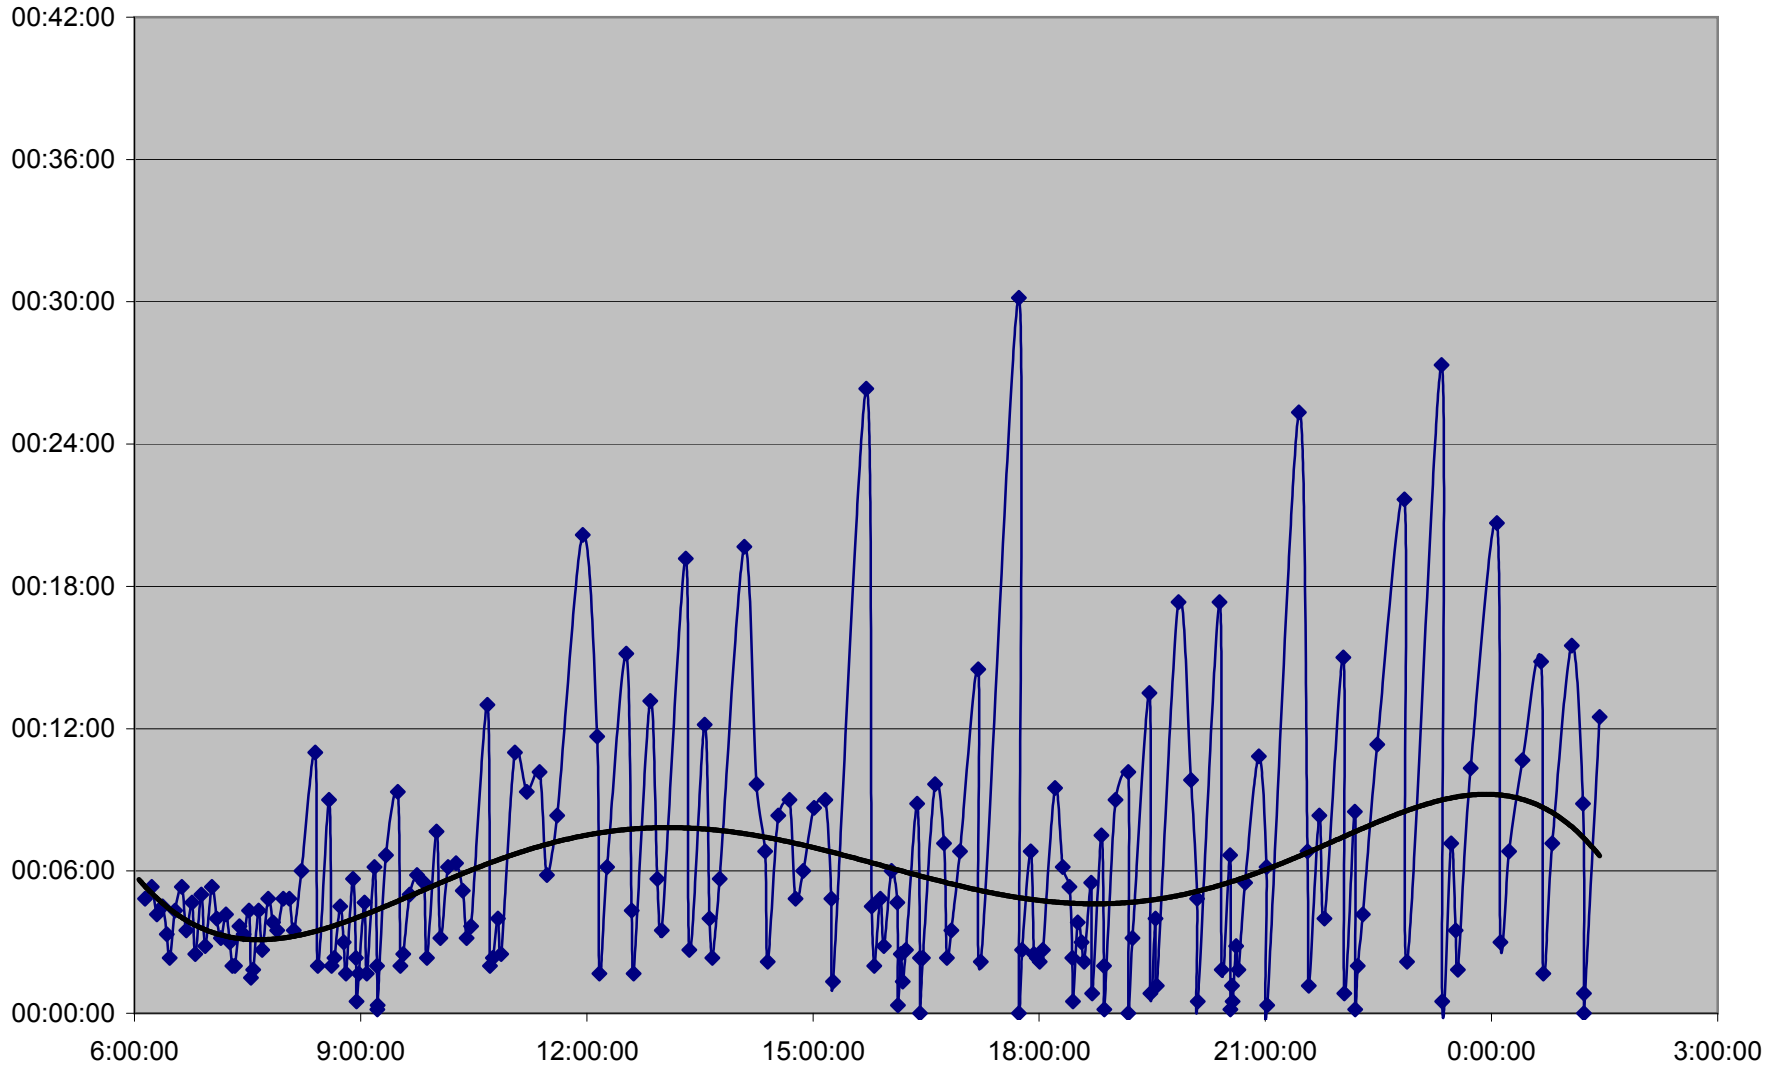

504 King Headways Wednesday 1 May 2013 at Danforth Southbound

504 King Headways Wednesday 1 May 2013 at South of Dundas Southbound

504 King Headways Wednesday 1 May 2013 at Sumach Westbound

504 King Headways Wednesday 1 May 2013 at Jarvis Westbound

504 King Headways Wednesday 1 May 2013 at Yonge Westbound

504 King Headways Wednesday 1 May 2013 at University Westbound

504 King Headways Wednesday 1 May 2013 at Peter Westbound

504 King Headways Wednesday 1 May 2013 at Portland Westbound

504 King Headways Wednesday 1 May 2013 at Crawford Westbound

504 King Headways Wednesday 1 May 2013 at Fraser Westbound

504 King Headways Wednesday 1 May 2013 at Jameson Westbound

504 King Headways Wednesday 1 May 2013 at East of Queensway Westbound

504 King Headways Wednesday 1 May 2013 at Marion Northbound

504 King Headways Wednesday 1 May 2013 at Bloor West Northbound