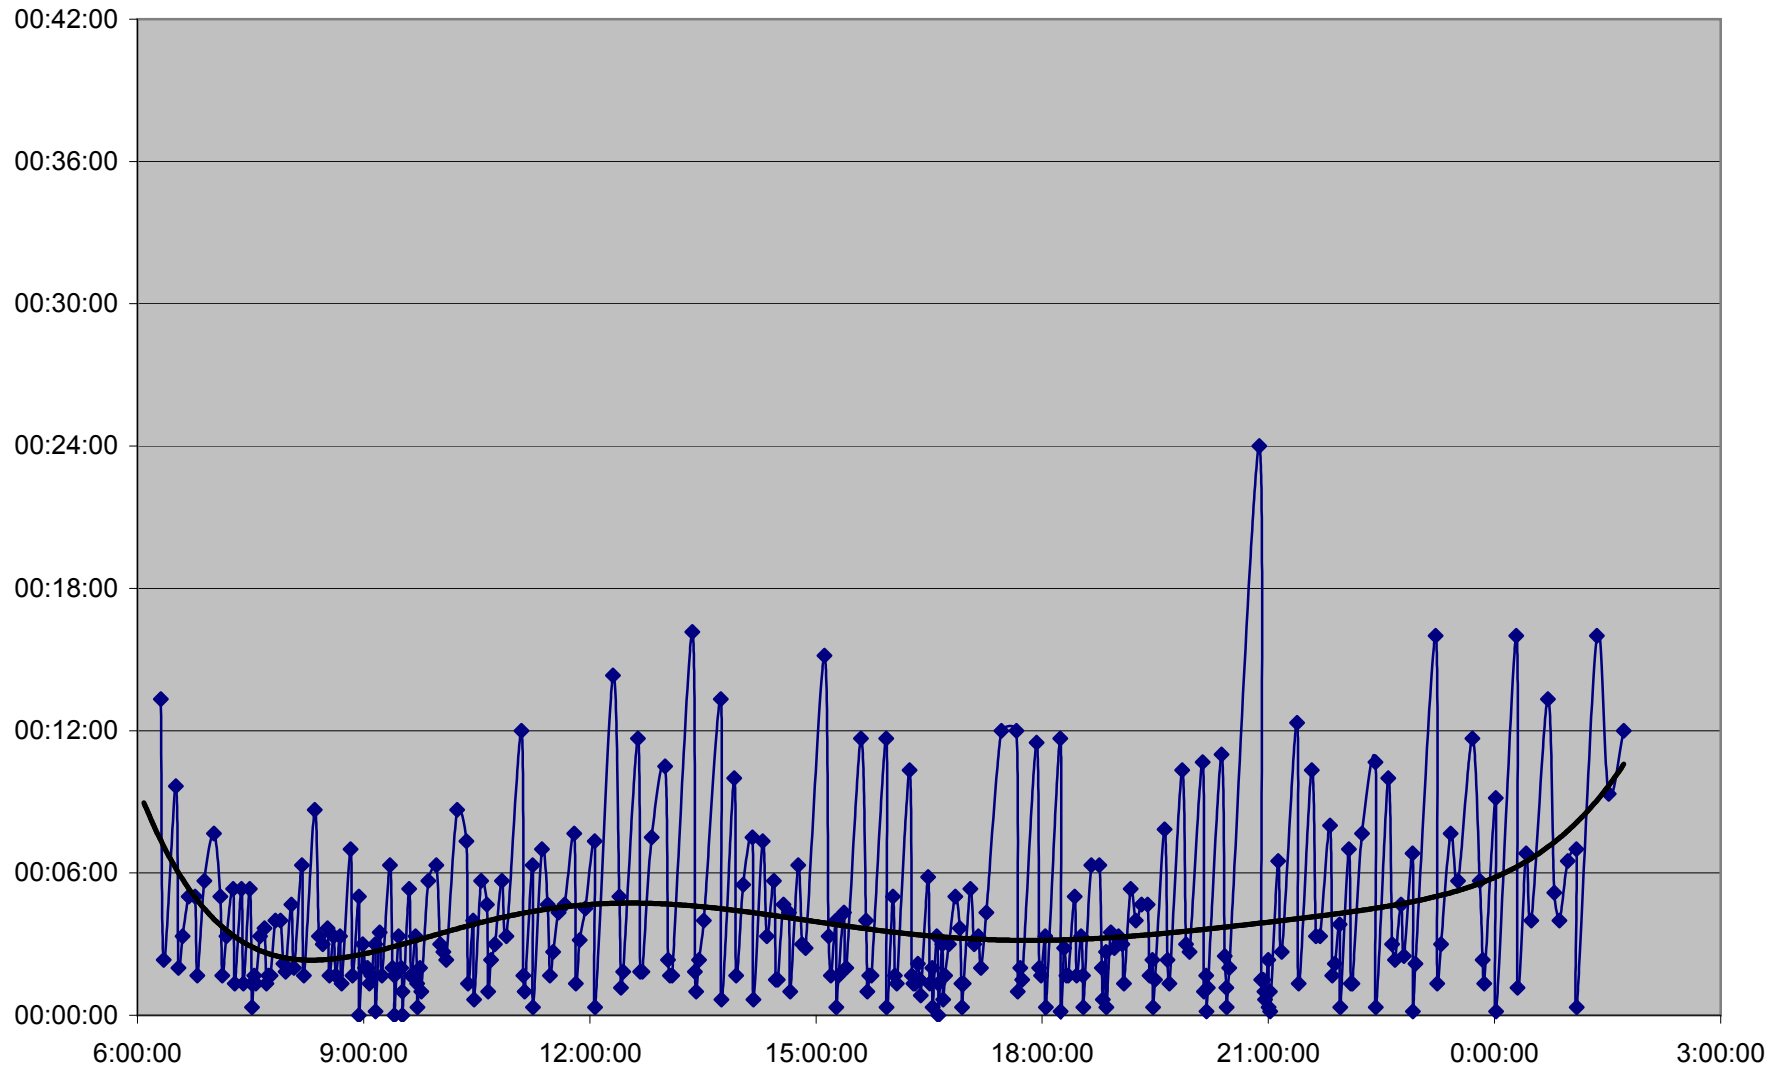

504 King Headways Wednesday 1 May 2013 at Danforth Southbound

504 King Headways Wednesday 1 May 2013 at South of Dundas Southbound

504 King Headways Wednesday 1 May 2013 at Sumach Westbound

504 King Headways Wednesday 1 May 2013 at Jarvis Westbound

504 King Headways Wednesday 1 May 2013 at Yonge Westbound

504 King Headways Wednesday 1 May 2013 at University Westbound

504 King Headways Wednesday 1 May 2013 at Peter Westbound

504 King Headways Wednesday 1 May 2013 at Portland Westbound

504 King Headways Wednesday 1 May 2013 at Crawford Westbound

504 King Headways Wednesday 1 May 2013 at Fraser Westbound

504 King Headways Wednesday 1 May 2013 at Jameson Westbound

504 King Headways Wednesday 1 May 2013 at East of Queensway Westbound

504 King Headways Wednesday 1 May 2013 at Marion Northbound

504 King Headways Wednesday 1 May 2013 at Bloor West Northbound