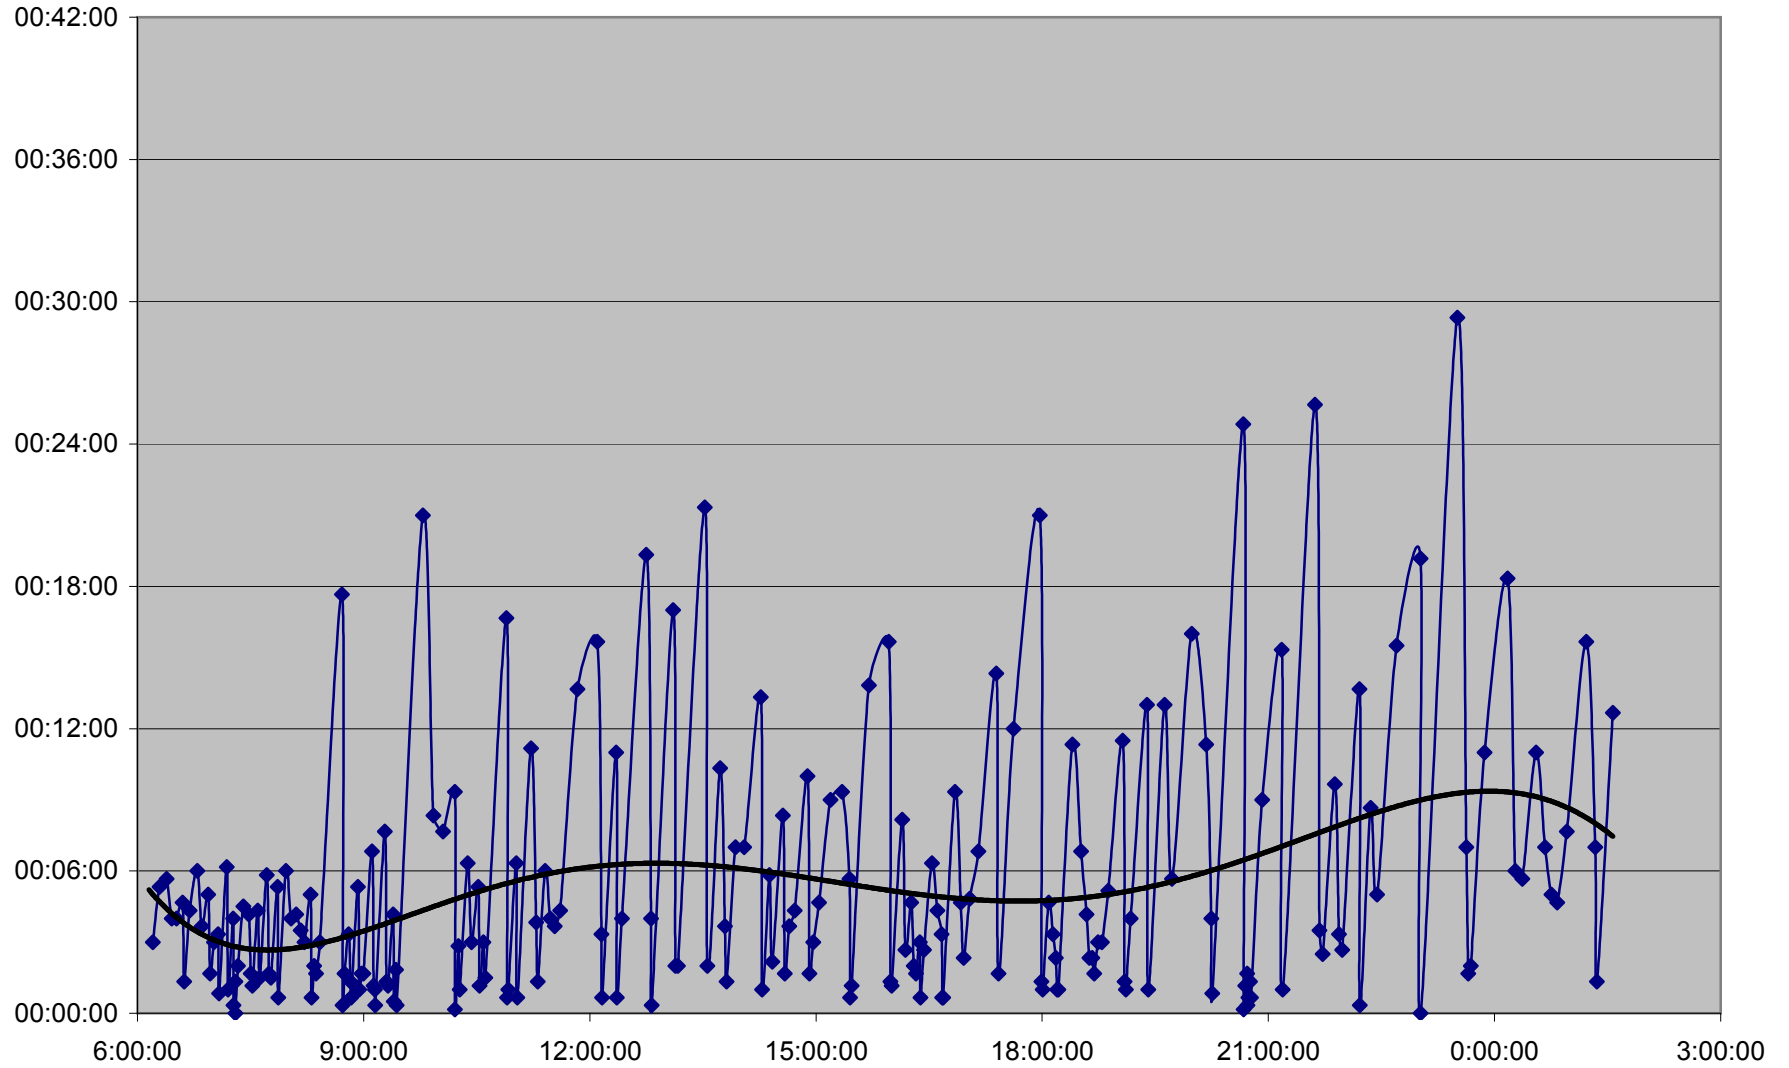

504 King Headways Wednesday 1 May 2013 at Danforth Southbound

504 King Headways Wednesday 1 May 2013 at South of Dundas Southbound

504 King Headways Wednesday 1 May 2013 at Sumach Westbound

504 King Headways Wednesday 1 May 2013 at Jarvis Westbound

504 King Headways Wednesday 1 May 2013 at Yonge Westbound

504 King Headways Wednesday 1 May 2013 at University Westbound

504 King Headways Wednesday 1 May 2013 at Peter Westbound

504 King Headways Wednesday 1 May 2013 at Portland Westbound

504 King Headways Wednesday 1 May 2013 at Crawford Westbound

504 King Headways Wednesday 1 May 2013 at Fraser Westbound

504 King Headways Wednesday 1 May 2013 at Jameson Westbound

504 King Headways Wednesday 1 May 2013 at East of Queensway Westbound

504 King Headways Wednesday 1 May 2013 at Marion Northbound

504 King Headways Wednesday 1 May 2013 at Bloor West Northbound