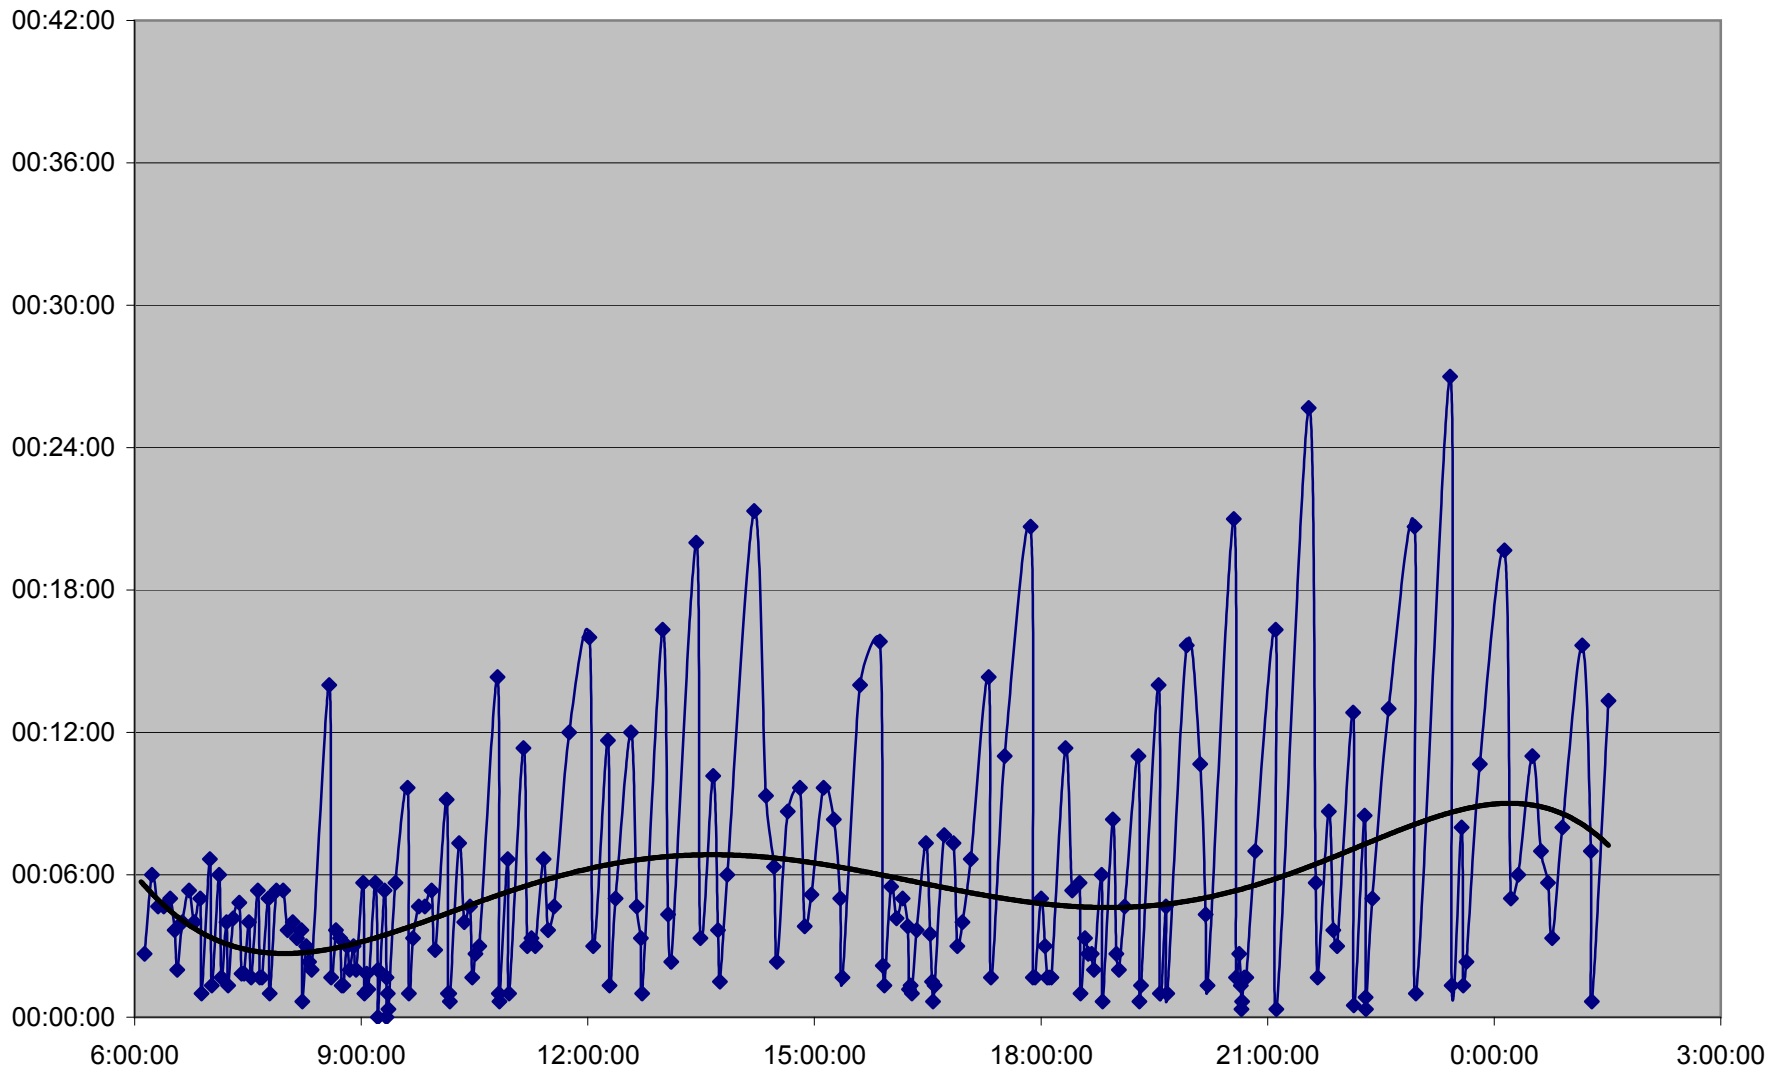

504 King Headways Wednesday 1 May 2013 at Danforth Southbound

504 King Headways Wednesday 1 May 2013 at South of Dundas Southbound

504 King Headways Wednesday 1 May 2013 at Sumach Westbound

504 King Headways Wednesday 1 May 2013 at Jarvis Westbound

504 King Headways Wednesday 1 May 2013 at Yonge Westbound

504 King Headways Wednesday 1 May 2013 at University Westbound

504 King Headways Wednesday 1 May 2013 at Peter Westbound

504 King Headways Wednesday 1 May 2013 at Portland Westbound

504 King Headways Wednesday 1 May 2013 at Crawford Westbound

504 King Headways Wednesday 1 May 2013 at Fraser Westbound

504 King Headways Wednesday 1 May 2013 at Jameson Westbound

504 King Headways Wednesday 1 May 2013 at East of Queensway Westbound

504 King Headways Wednesday 1 May 2013 at Marion Northbound

504 King Headways Wednesday 1 May 2013 at Bloor West Northbound