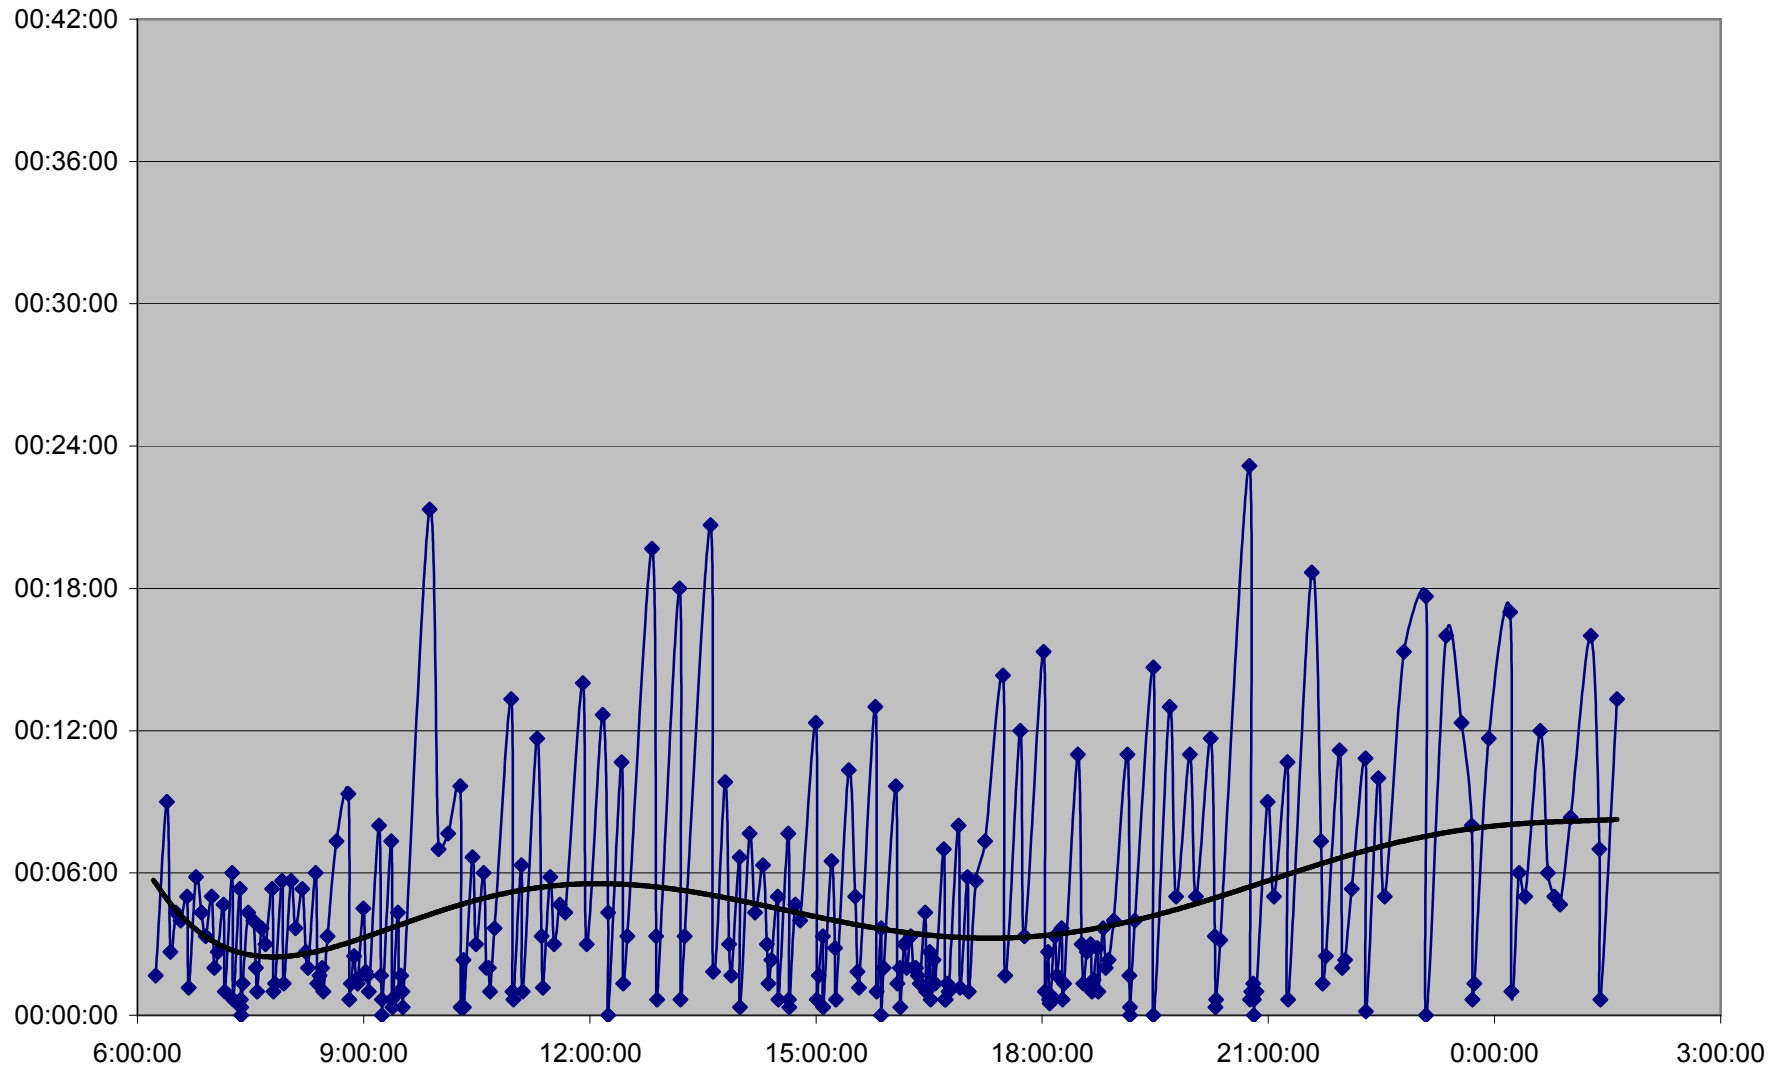

504 King Headways Wednesday 1 May 2013 at Danforth Southbound

504 King Headways Wednesday 1 May 2013 at South of Dundas Southbound

504 King Headways Wednesday 1 May 2013 at Sumach Westbound

504 King Headways Wednesday 1 May 2013 at Jarvis Westbound

504 King Headways Wednesday 1 May 2013 at Yonge Westbound

504 King Headways Wednesday 1 May 2013 at University Westbound

504 King Headways Wednesday 1 May 2013 at Peter Westbound

504 King Headways Wednesday 1 May 2013 at Portland Westbound

504 King Headways Wednesday 1 May 2013 at Crawford Westbound

504 King Headways Wednesday 1 May 2013 at Fraser Westbound

504 King Headways Wednesday 1 May 2013 at Jameson Westbound

504 King Headways Wednesday 1 May 2013 at East of Queensway Westbound

504 King Headways Wednesday 1 May 2013 at Marion Northbound

504 King Headways Wednesday 1 May 2013 at Bloor West Northbound