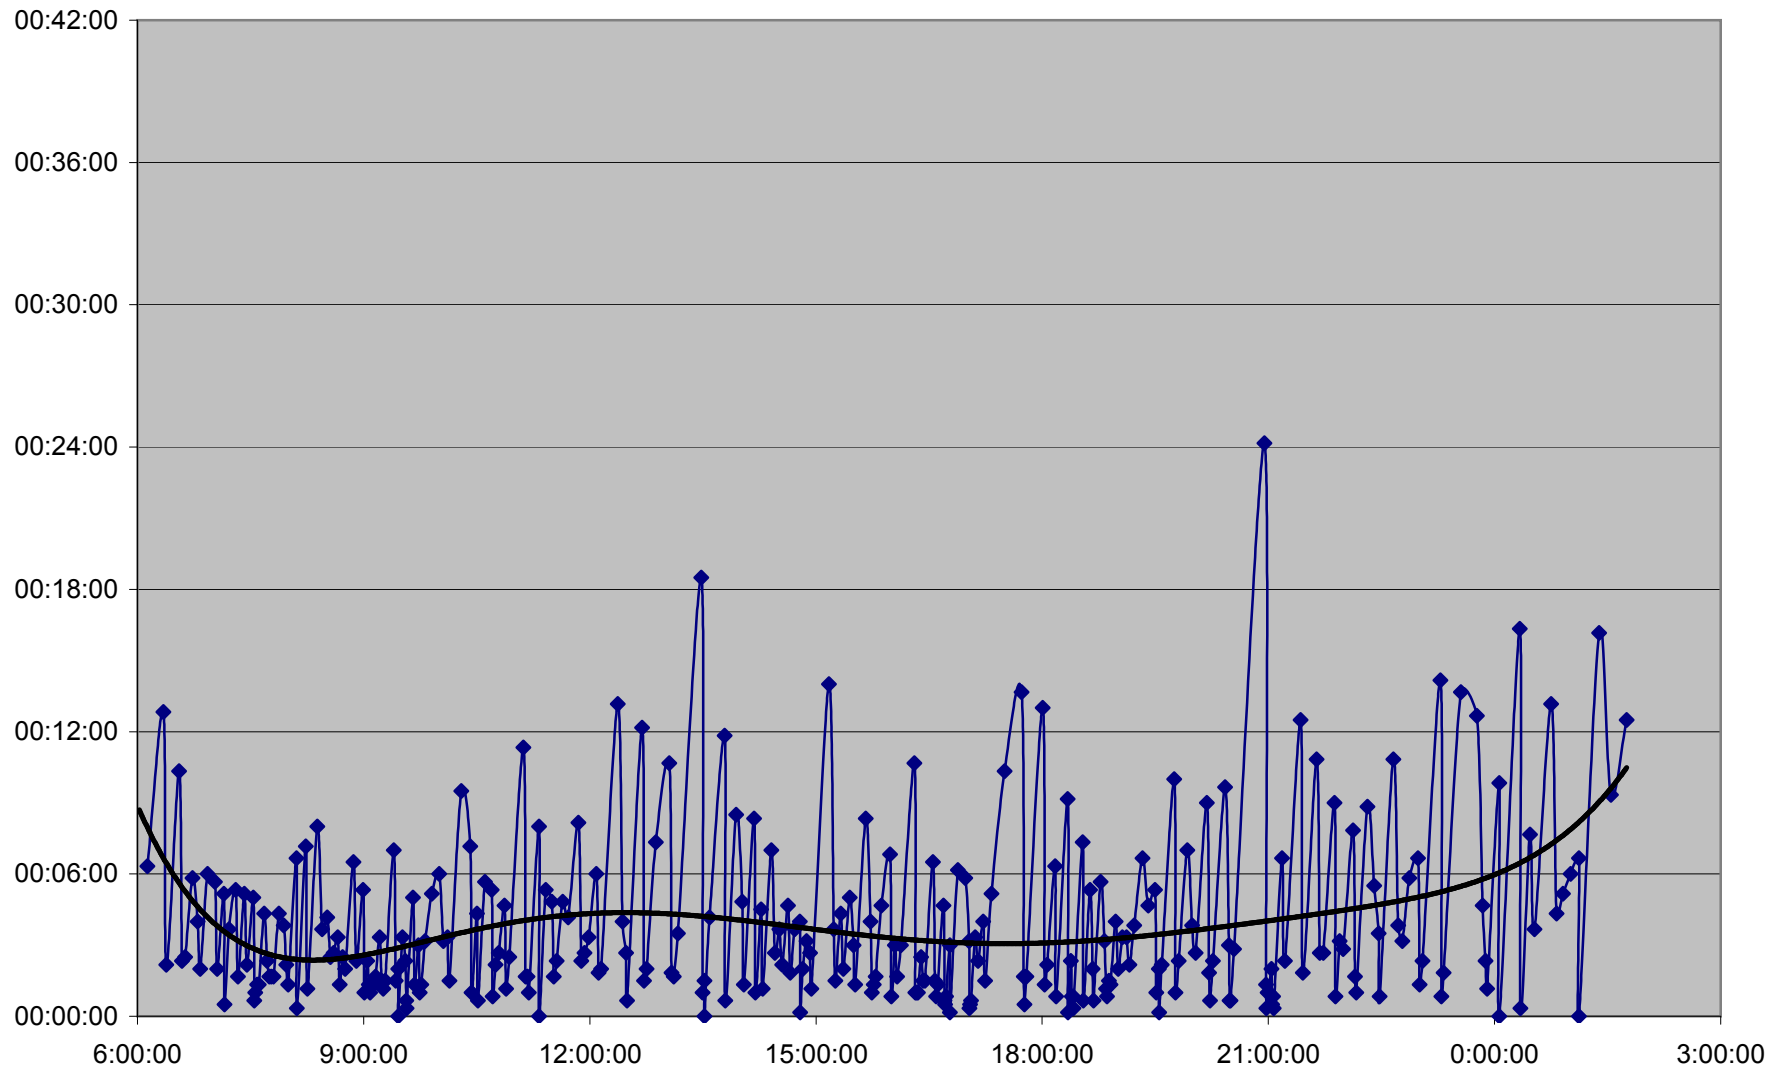

504 King Headways Wednesday 1 May 2013 at Danforth Southbound

504 King Headways Wednesday 1 May 2013 at South of Dundas Southbound

504 King Headways Wednesday 1 May 2013 at Sumach Westbound

504 King Headways Wednesday 1 May 2013 at Jarvis Westbound

504 King Headways Wednesday 1 May 2013 at Yonge Westbound

504 King Headways Wednesday 1 May 2013 at University Westbound

504 King Headways Wednesday 1 May 2013 at Peter Westbound

504 King Headways Wednesday 1 May 2013 at Portland Westbound

504 King Headways Wednesday 1 May 2013 at Marion Northbound

504 King Headways Wednesday 1 May 2013 at Bloor West Northbound