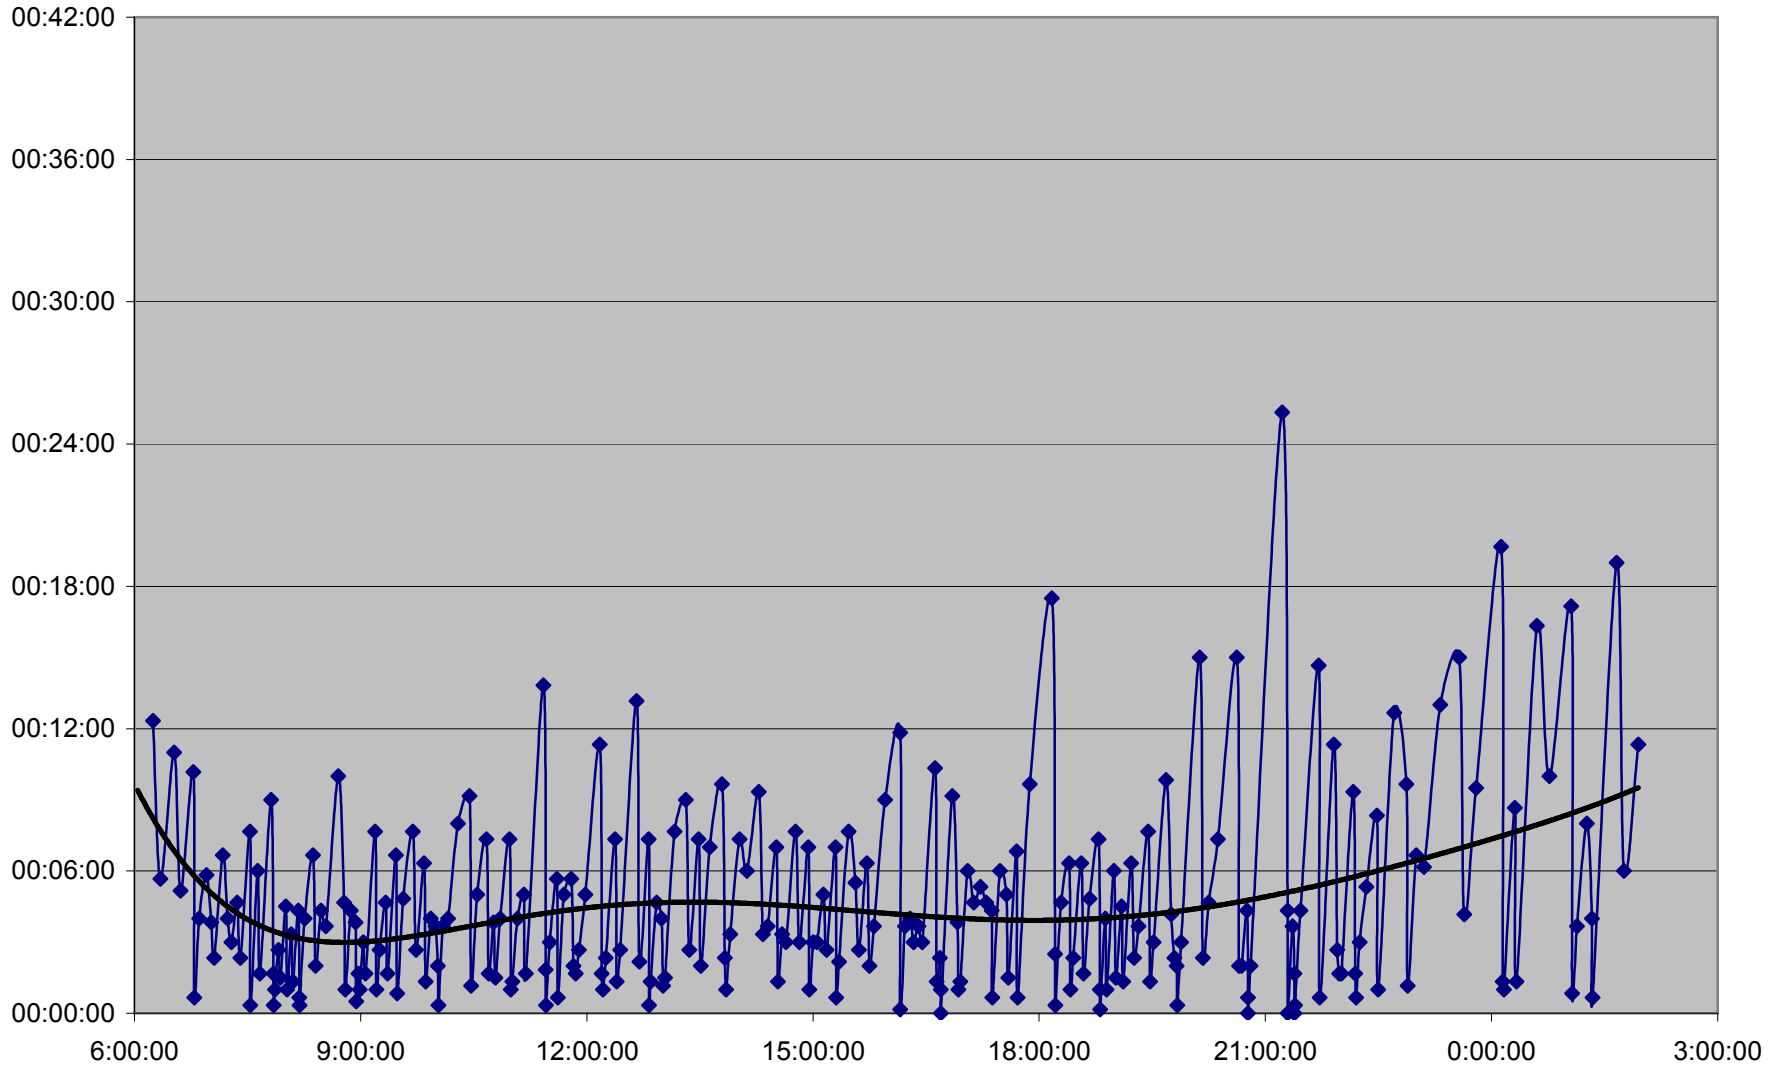

504 King Headways Wednesday 1 May 2013 at Yonge Westbound

504 King Headways Wednesday 1 May 2013 at University Westbound

504 King Headways Wednesday 1 May 2013 at Peter Westbound

504 King Headways Wednesday 1 May 2013 at Portland Westbound

504 King Headways Wednesday 1 May 2013 at Crawford Westbound

504 King Headways Wednesday 1 May 2013 at Fraser Westbound

504 King Headways Wednesday 1 May 2013 at Jameson Westbound

504 King Headways Wednesday 1 May 2013 at East of Queensway Westbound