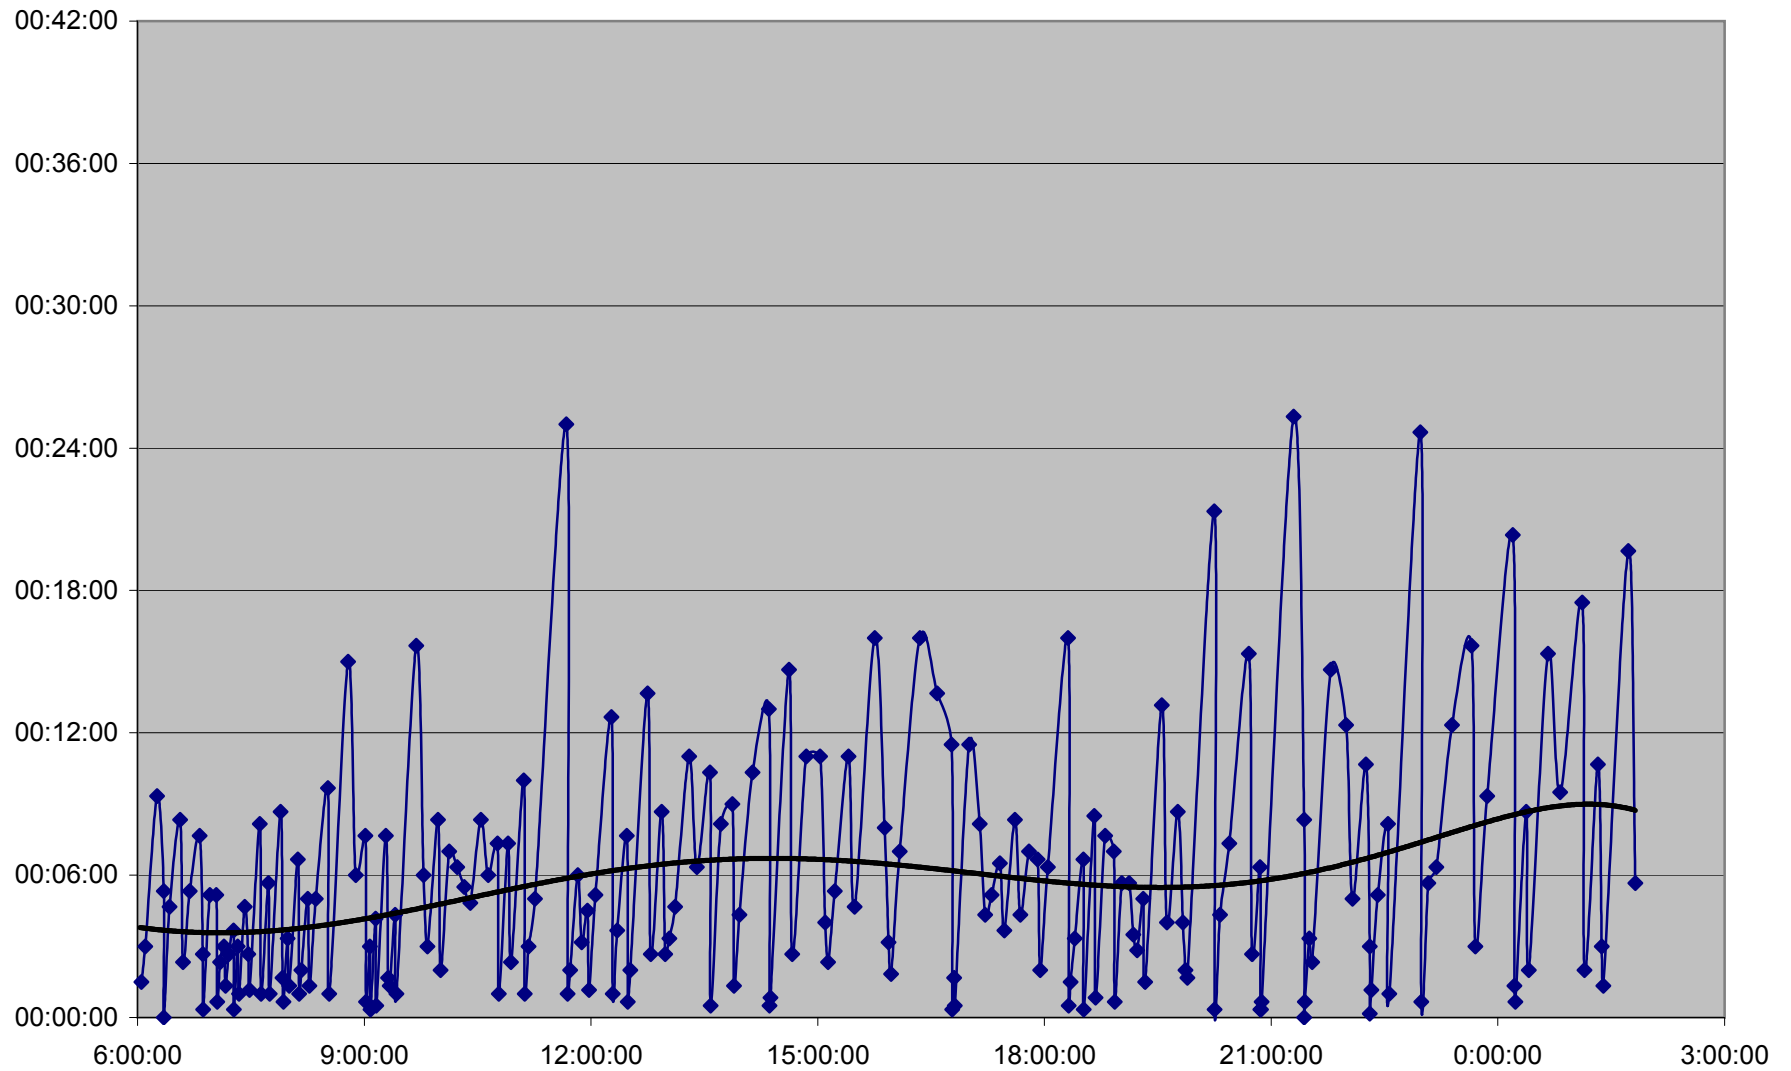

504 King Headways Wednesday 1 May 2013 at Crawford Westbound

504 King Headways Wednesday 1 May 2013 at Fraser Westbound

504 King Headways Wednesday 1 May 2013 at Jameson Westbound

504 King Headways Wednesday 1 May 2013 at East of Queensway Westbound

504 King Headways Wednesday 1 May 2013 at Marion Northbound

504 King Headways Wednesday 1 May 2013 at Bloor West Northbound