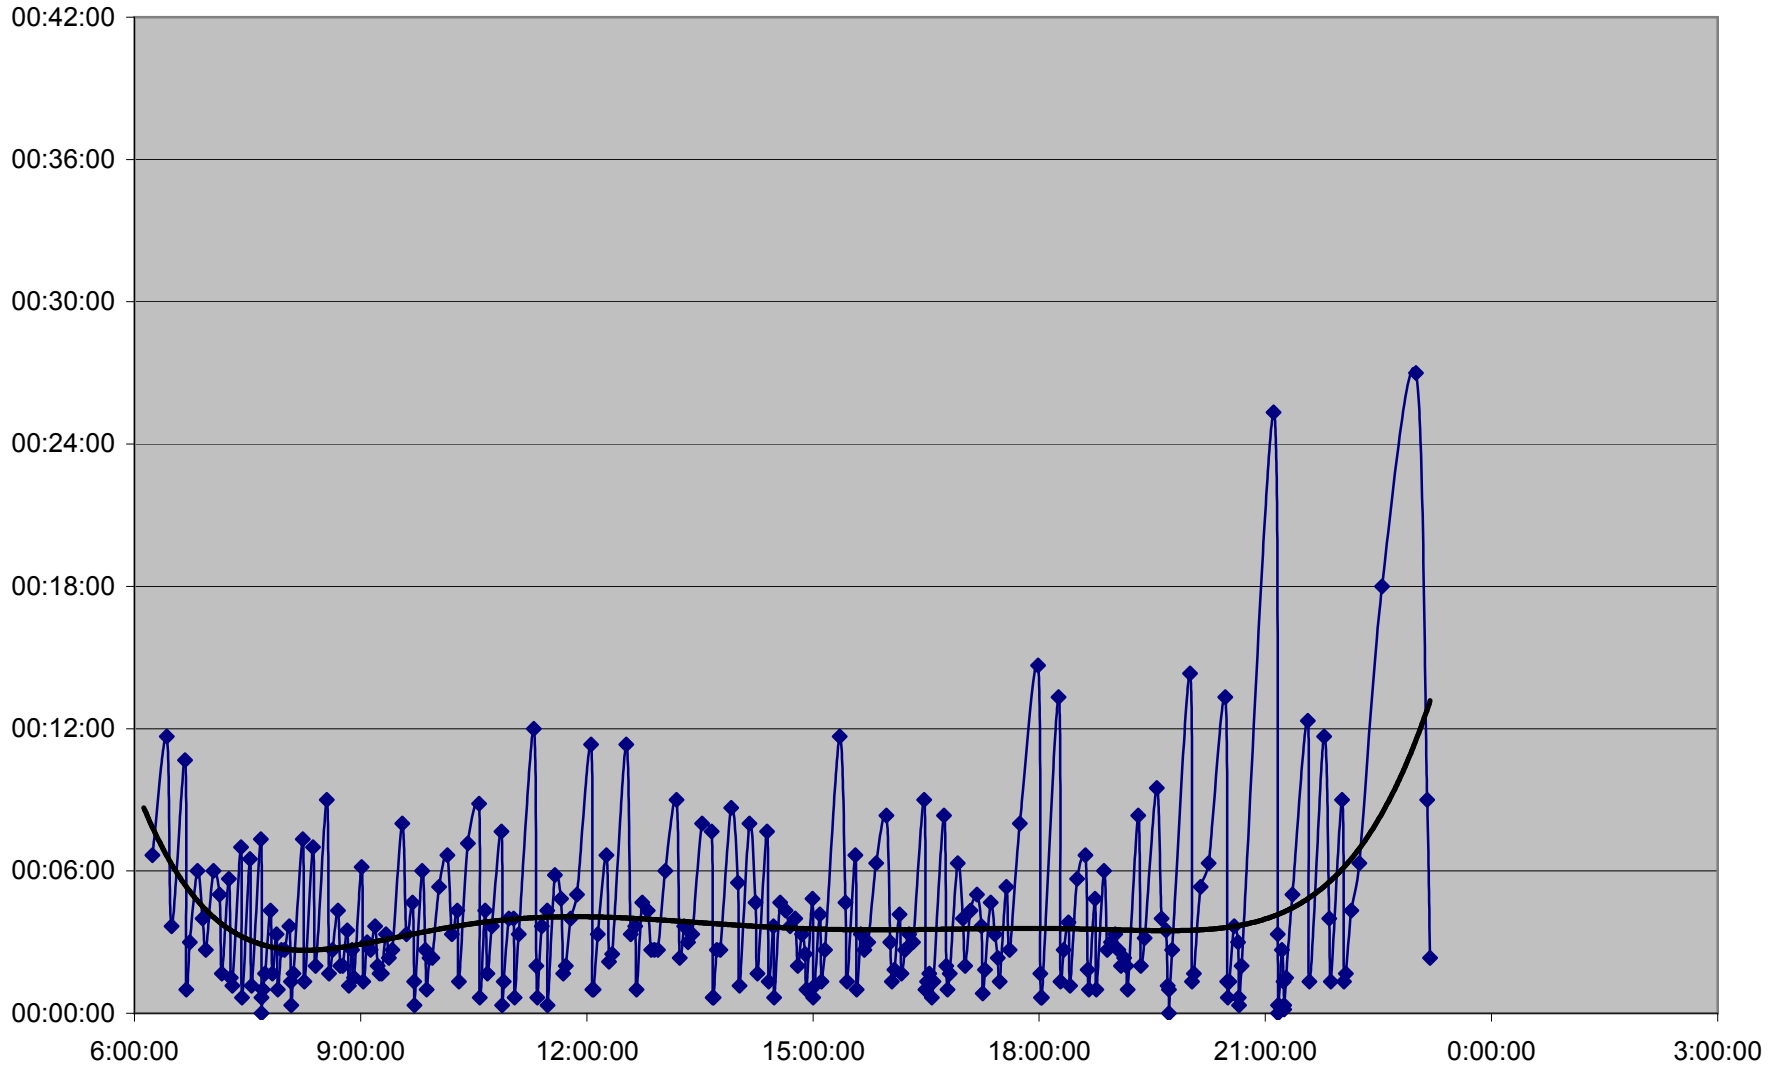

504 King Headways Wednesday 1 May 2013 at Yonge Westbound

504 King Headways Wednesday 1 May 2013 at University Westbound

504 King Headways Wednesday 1 May 2013 at Peter Westbound

504 King Headways Wednesday 1 May 2013 at Portland Westbound

504 King Headways Wednesday 1 May 2013 at Crawford Westbound

504 King Headways Wednesday 1 May 2013 at Fraser Westbound

504 King Headways Wednesday 1 May 2013 at Jameson Westbound

504 King Headways Wednesday 1 May 2013 at East of Queensway Westbound