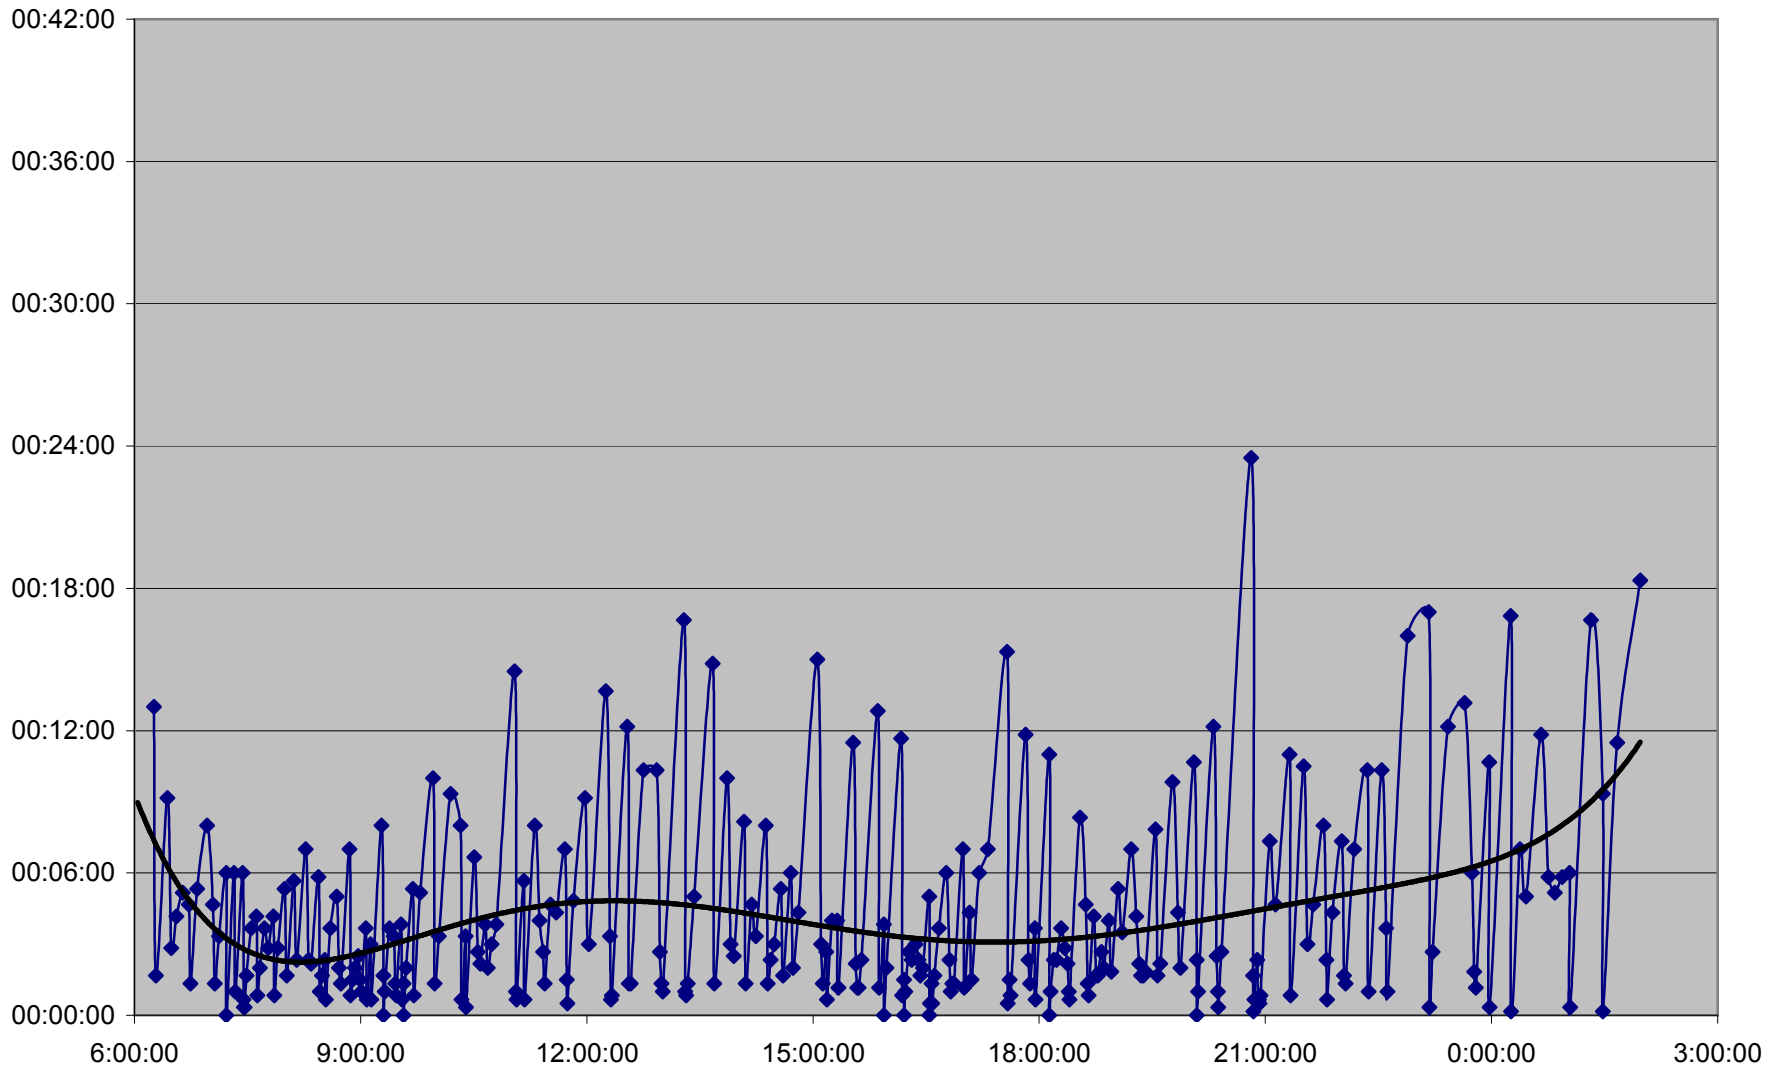

504 King Headways Wednesday 1 May 2013 at Danforth Southbound

504 King Headways Wednesday 1 May 2013 at South of Dundas Southbound

504 King Headways Wednesday 1 May 2013 at Sumach Westbound

504 King Headways Wednesday 1 May 2013 at Jarvis Westbound

504 King Headways Wednesday 1 May 2013 at Yonge Westbound

504 King Headways Wednesday 1 May 2013 at University Westbound

504 King Headways Wednesday 1 May 2013 at Peter Westbound

504 King Headways Wednesday 1 May 2013 at Portland Westbound

504 King Headways Wednesday 1 May 2013 at Crawford Westbound

504 King Headways Wednesday 1 May 2013 at Fraser Westbound

504 King Headways Wednesday 1 May 2013 at Jameson Westbound

504 King Headways Wednesday 1 May 2013 at East of Queensway Westbound

504 King Headways Wednesday 1 May 2013 at Marion Northbound

504 King Headways Wednesday 1 May 2013 at Bloor West Northbound