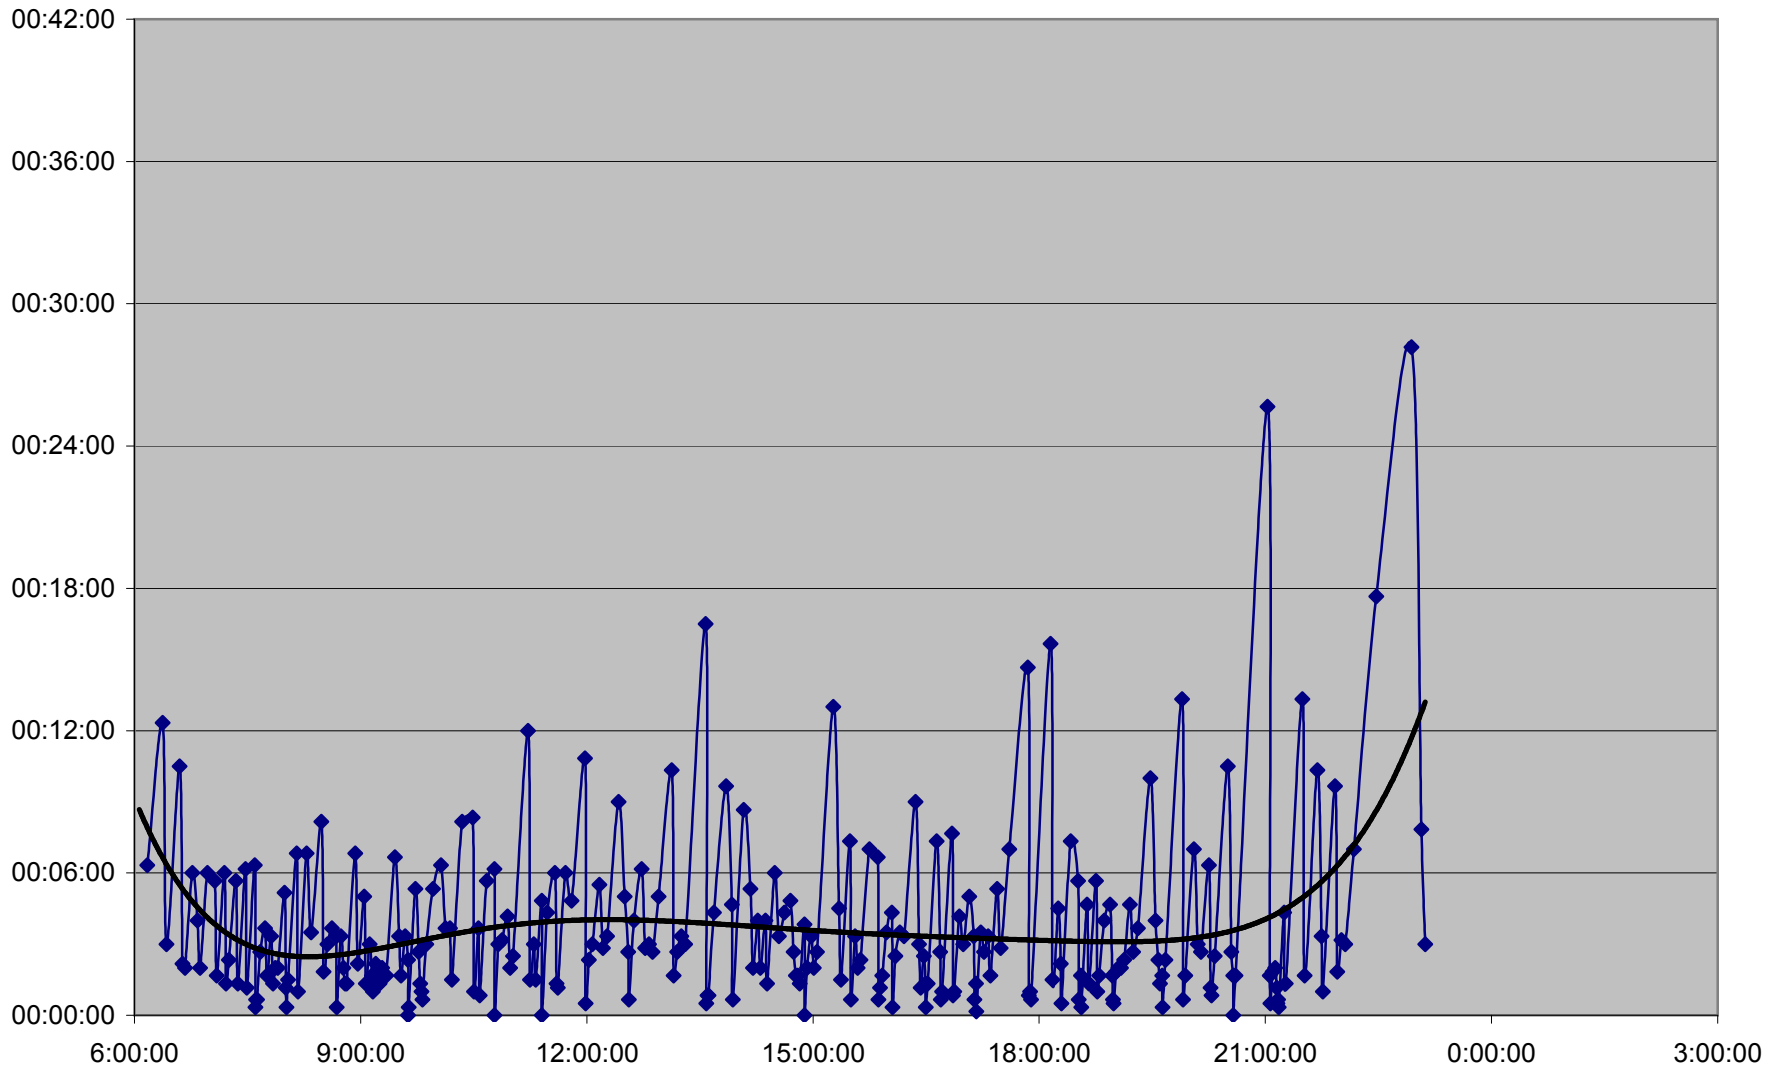

504 King Headways Wednesday 1 May 2013 at Yonge Westbound

504 King Headways Wednesday 1 May 2013 at University Westbound

504 King Headways Wednesday 1 May 2013 at Peter Westbound

504 King Headways Wednesday 1 May 2013 at Portland Westbound

504 King Headways Wednesday 1 May 2013 at Crawford Westbound

504 King Headways Wednesday 1 May 2013 at Fraser Westbound

504 King Headways Wednesday 1 May 2013 at Jameson Westbound

504 King Headways Wednesday 1 May 2013 at East of Queensway Westbound