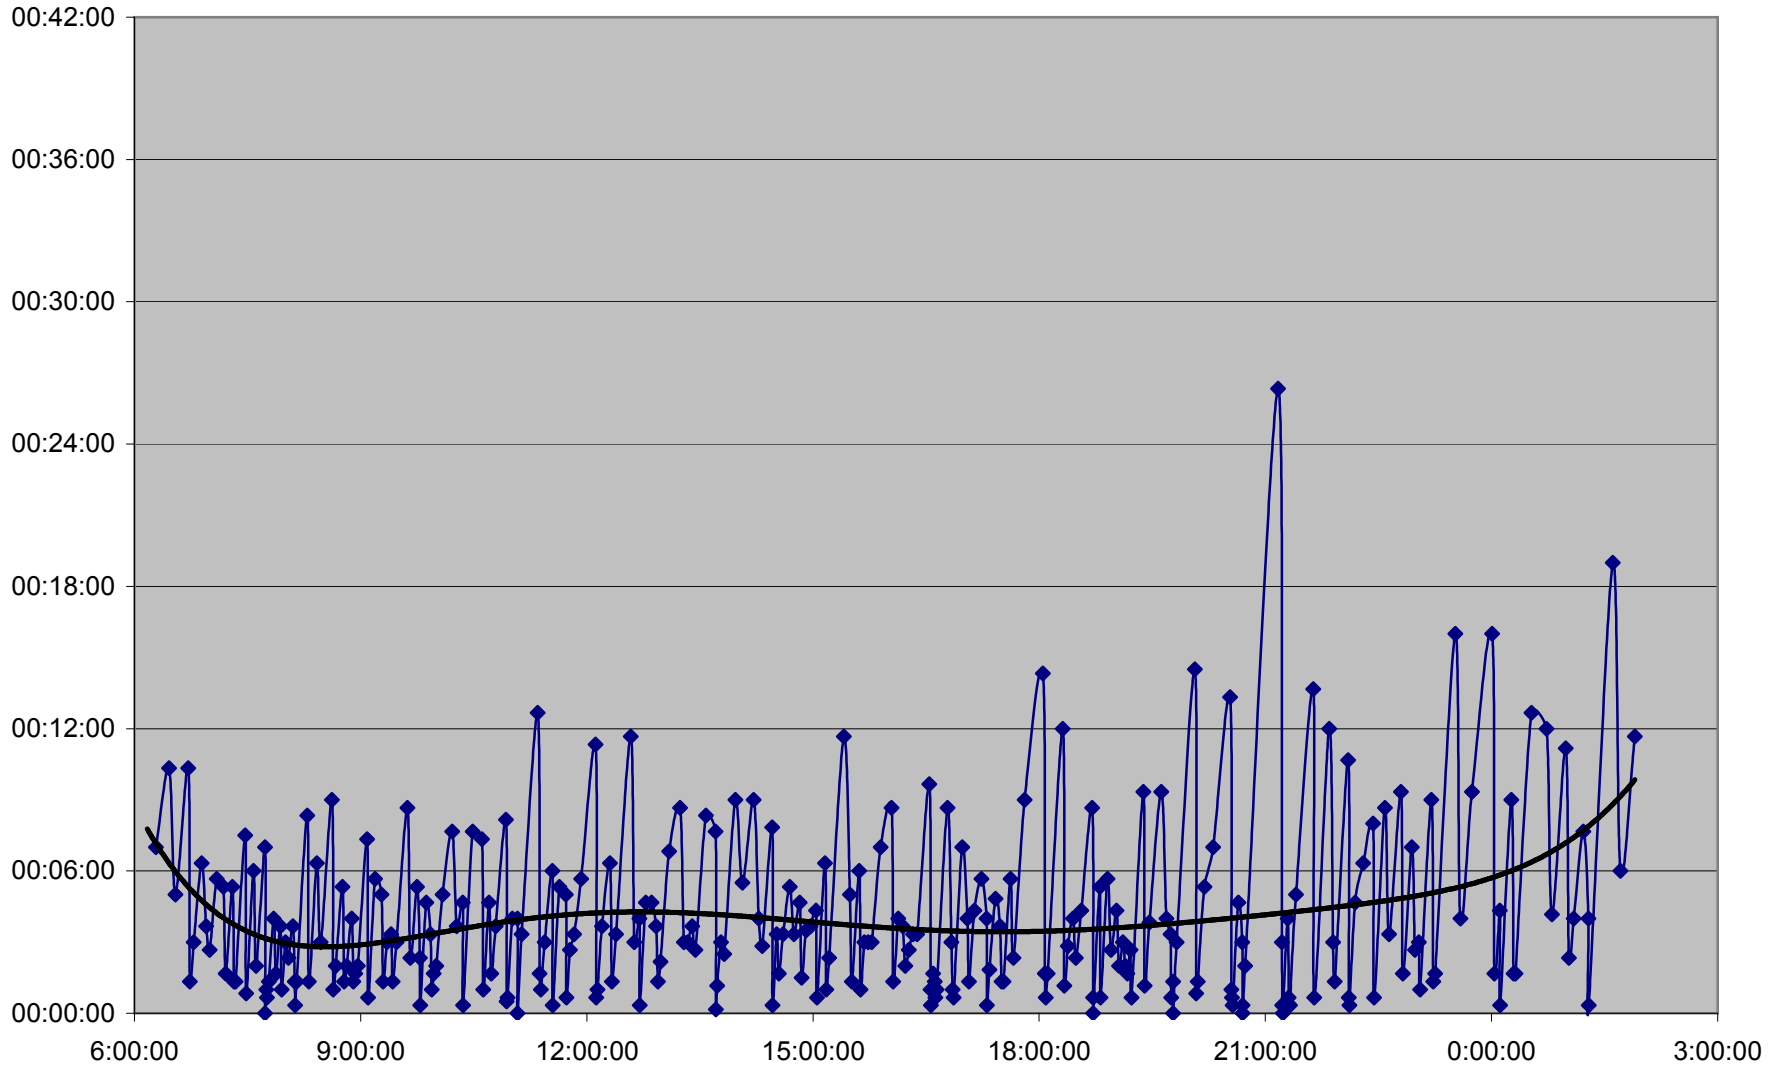

504 King Headways Wednesday 1 May 2013 at Yonge Westbound

504 King Headways Wednesday 1 May 2013 at University Westbound

504 King Headways Wednesday 1 May 2013 at Peter Westbound

504 King Headways Wednesday 1 May 2013 at Portland Westbound

504 King Headways Wednesday 1 May 2013 at Crawford Westbound

504 King Headways Wednesday 1 May 2013 at Fraser Westbound

504 King Headways Wednesday 1 May 2013 at Jameson Westbound

504 King Headways Wednesday 1 May 2013 at East of Queensway Westbound