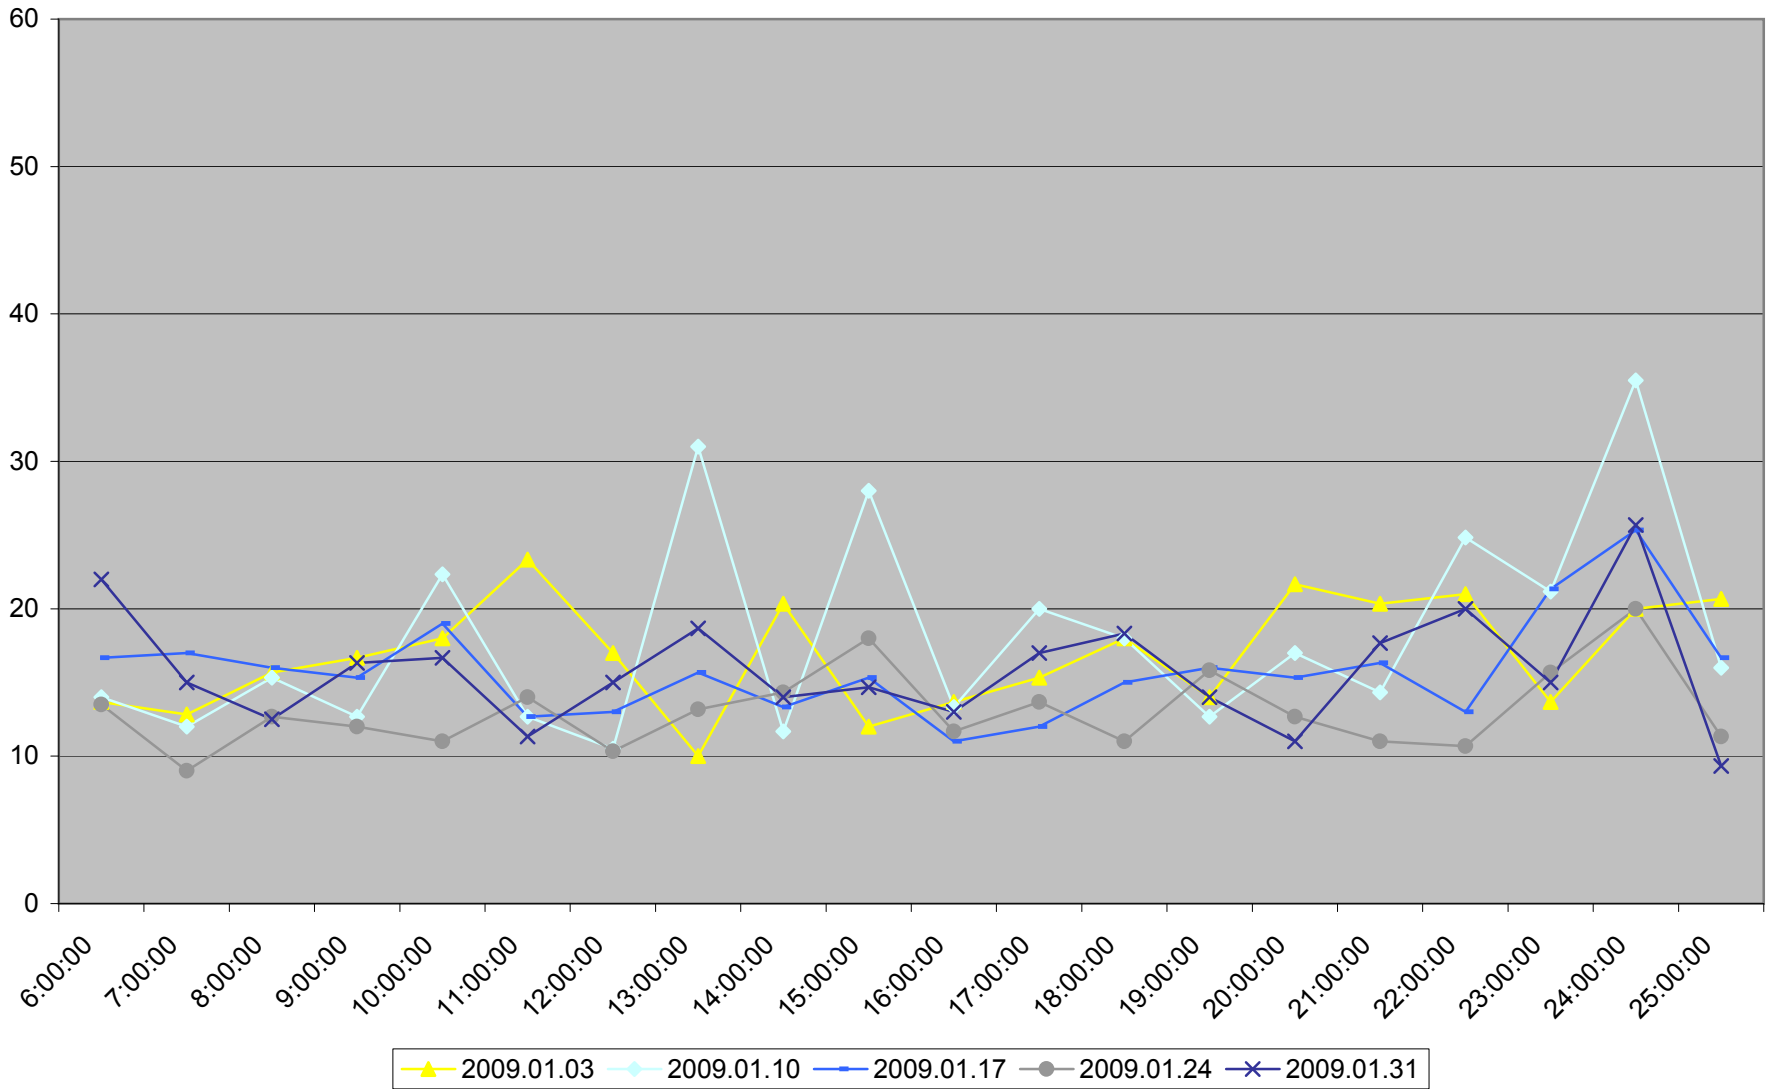

501 Queen Maximum Headway to Humber Loop Weekdays January 2009

501 Queen Average Headway to Humber Loop Saturdays January 2009

501 Queen Maximum Headway to Humber Loop Saturdays January 2009

501 Queen Average Headway to Humber Loop Sundays January 2009

501 Queen Maximum Headway to Humber Loop Sundays January 2009