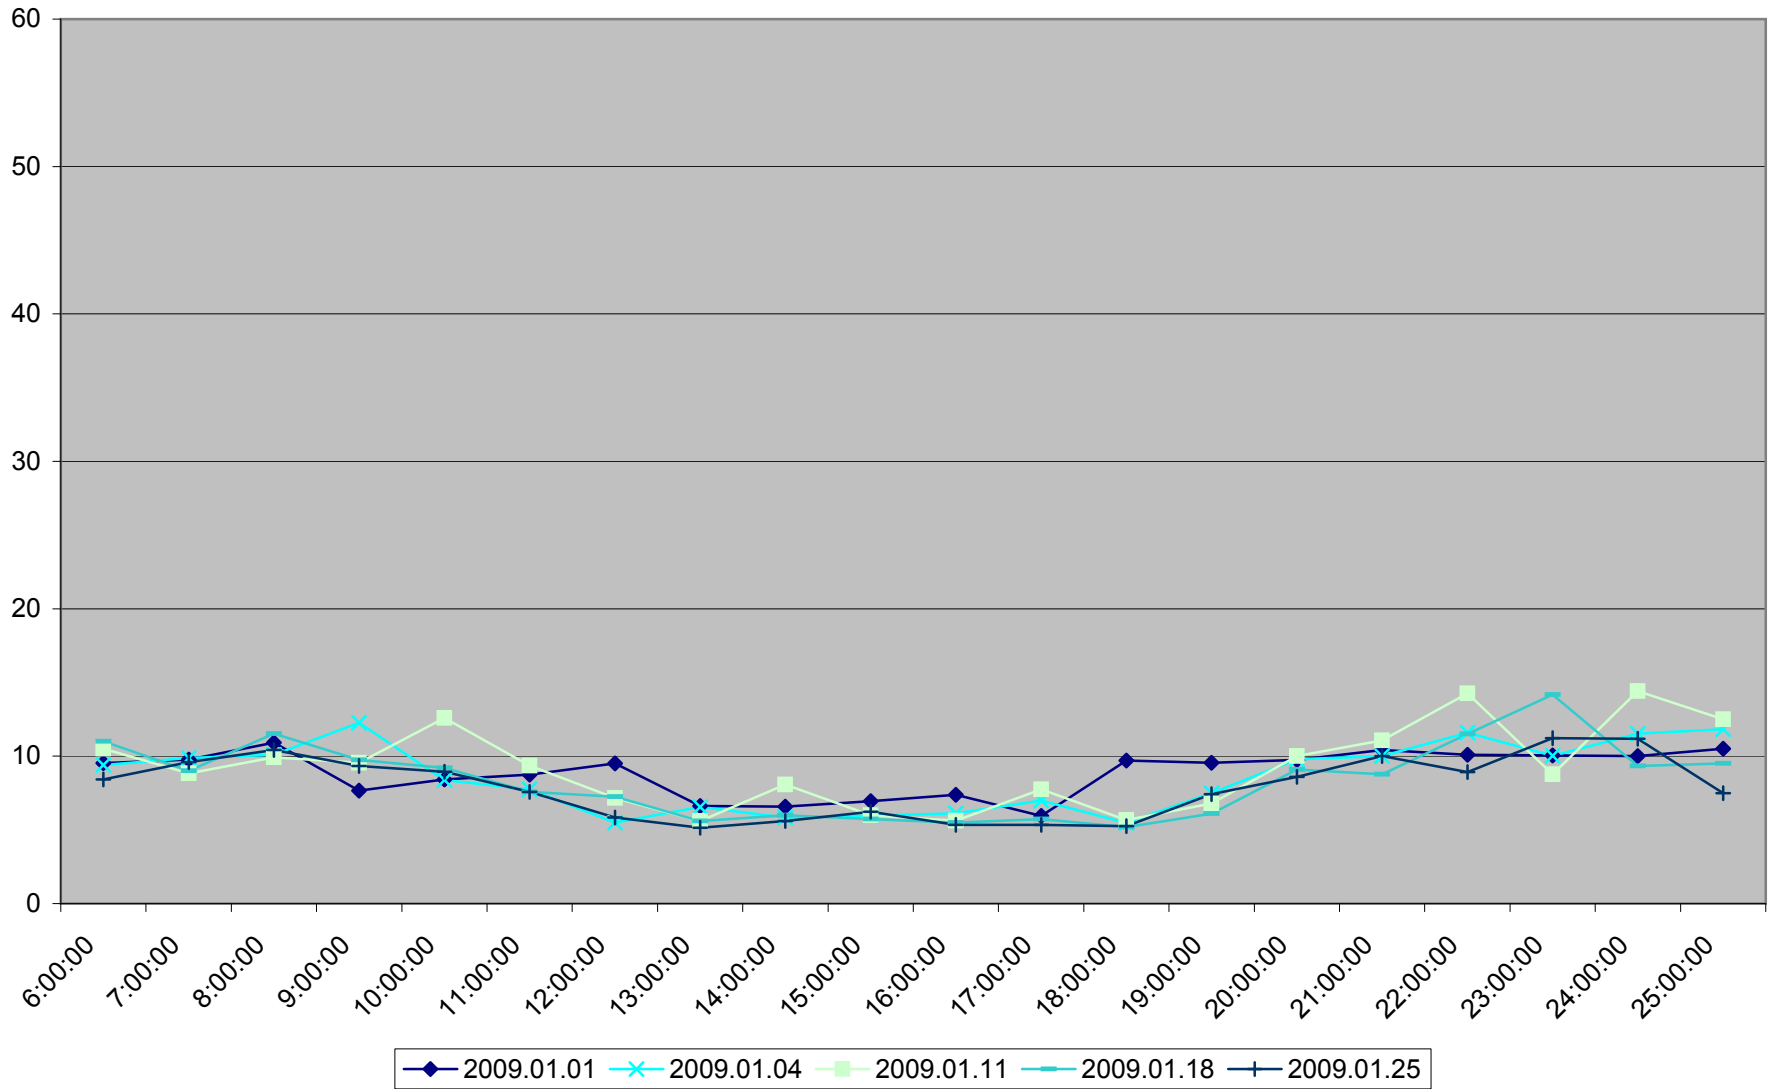

501 Queen Maximum Headway to Humber Loop Weekdays January 2009

501 Queen Average Headway to Humber Loop Saturdays January 2009

501 Queen Maximum Headway to Humber Loop Saturdays January 2009

501 Queen Average Headway to Humber Loop Sundays January 2009

501 Queen Maximum Headway to Humber Loop Sundays January 2009