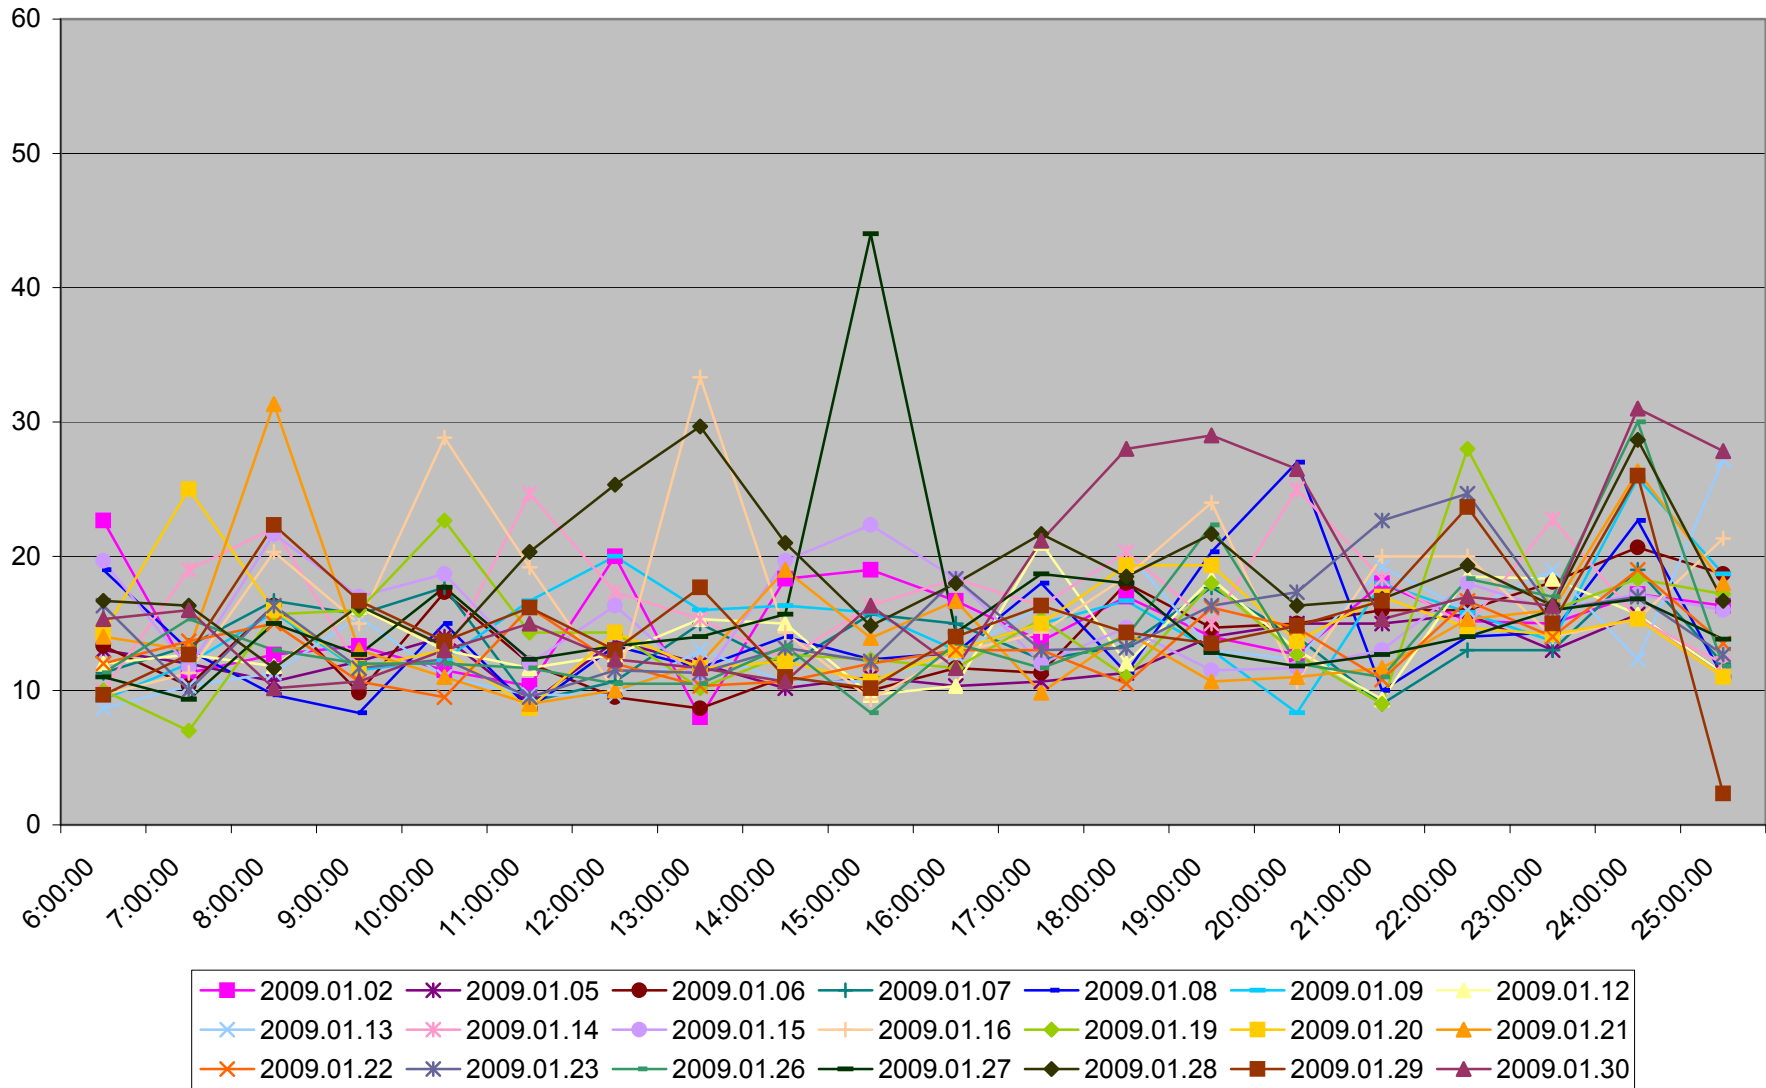

501 Queen Maximum Headway to Humber Loop Weekdays January 2009

501 Queen Average Headway to Humber Loop Saturdays January 2009

501 Queen Maximum Headway to Humber Loop Saturdays January 2009

501 Queen Average Headway to Humber Loop Sundays January 2009

501 Queen Maximum Headway to Humber Loop Sundays January 2009