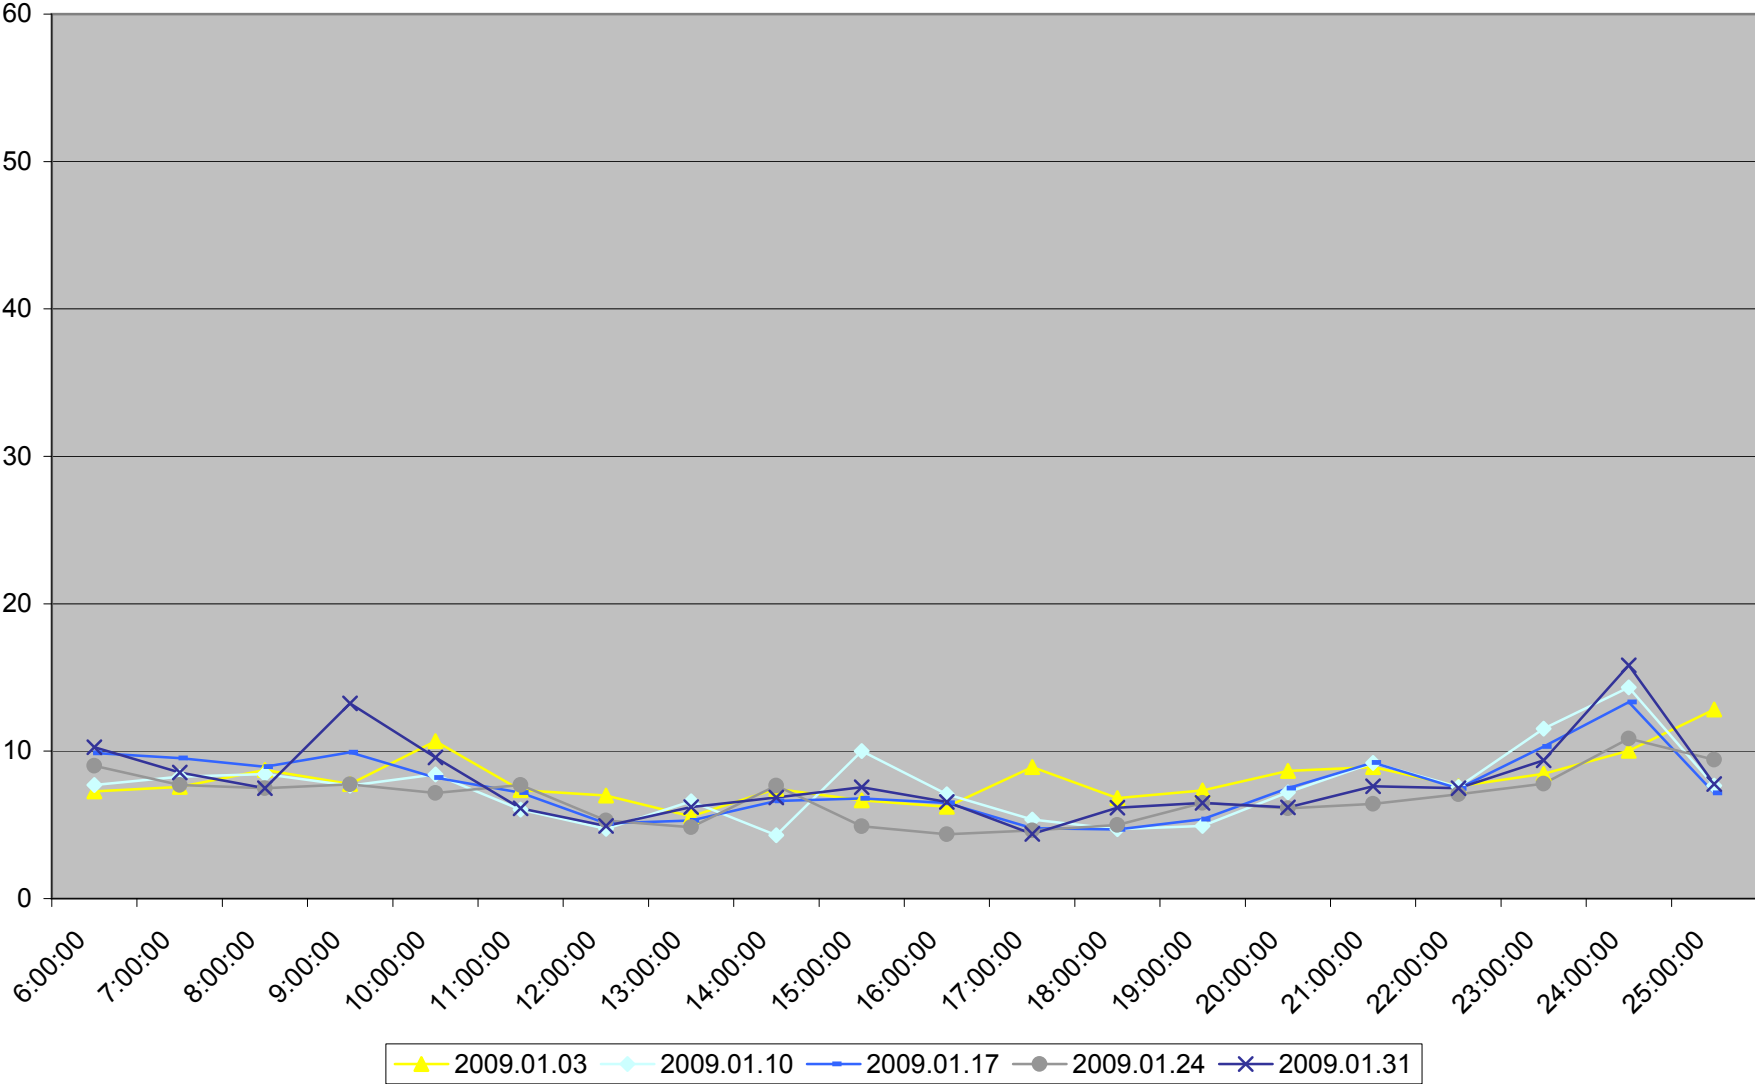

501 Queen Maximum Headway to Humber Loop Weekdays January 2009

501 Queen Average Headway to Humber Loop Saturdays January 2009

501 Queen Maximum Headway to Humber Loop Saturdays January 2009

501 Queen Average Headway to Humber Loop Sundays January 2009

501 Queen Maximum Headway to Humber Loop Sundays January 2009