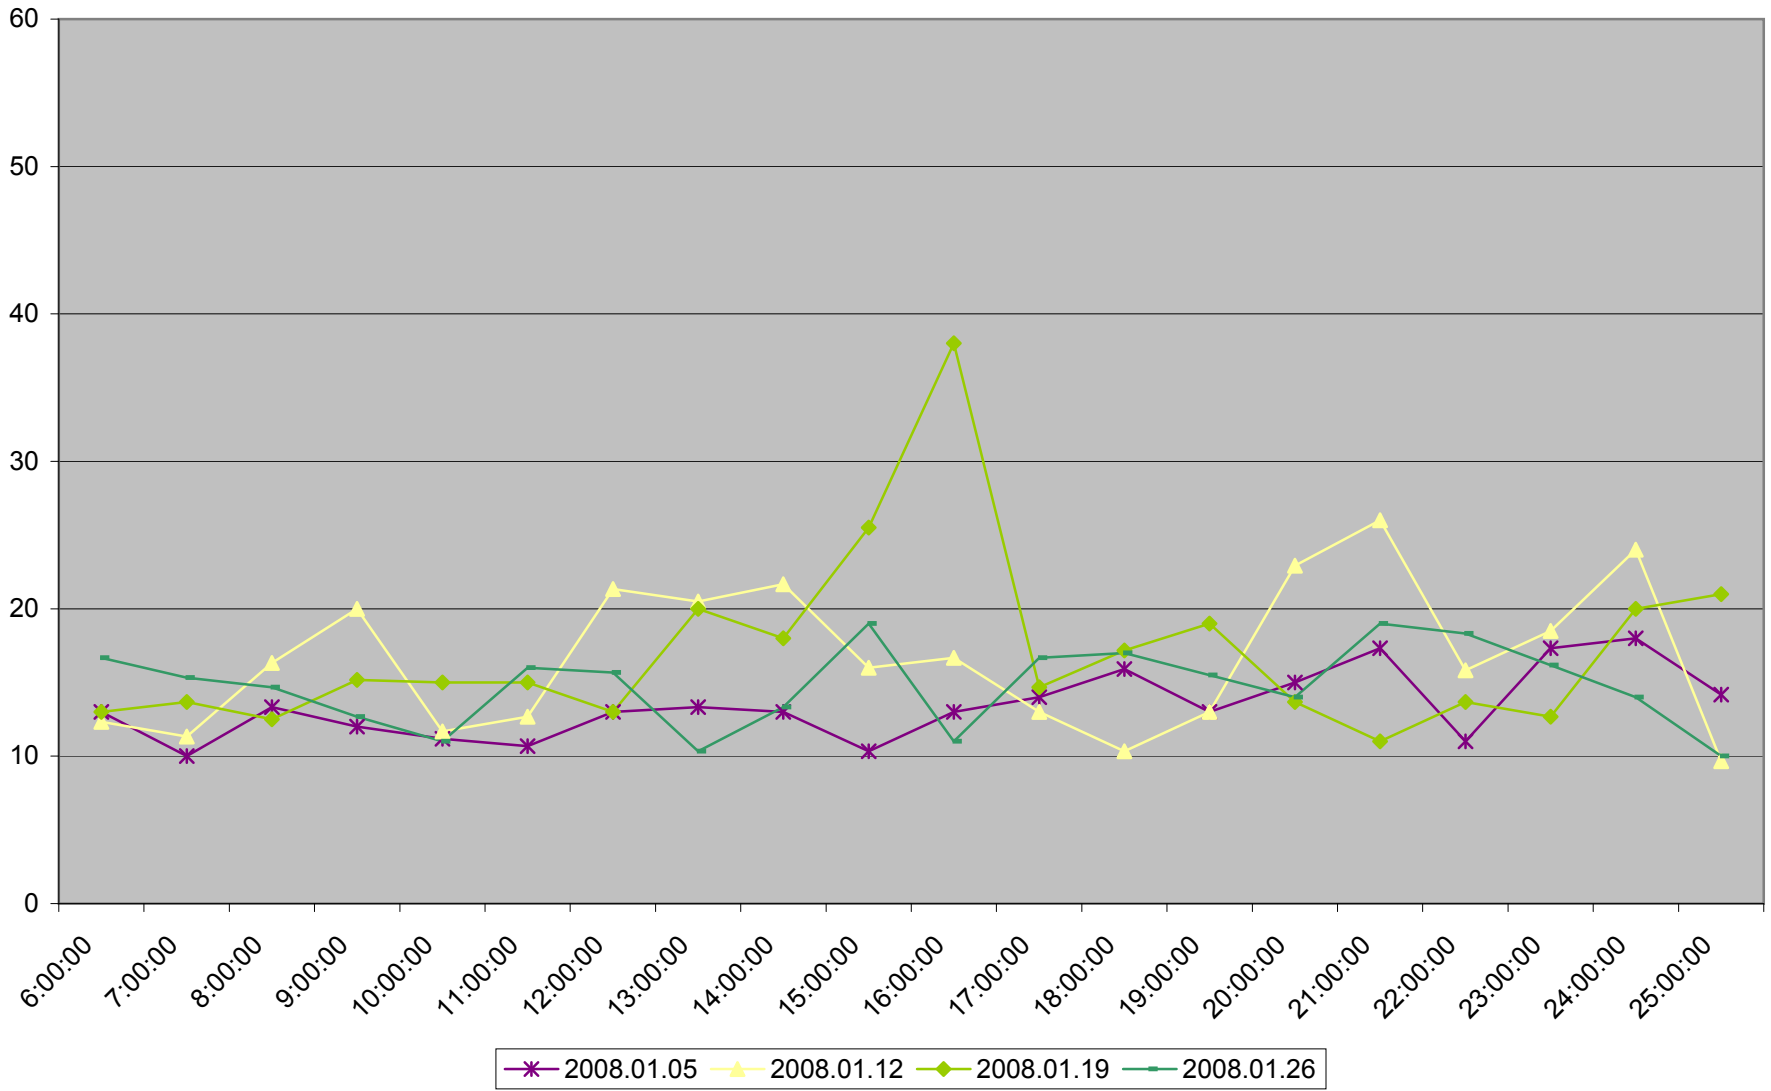

501 Queen Maximum Headway to Humber Loop Weekdays January 2008

501 Queen Average Headway to Humber Loop Saturdays January 2008

501 Queen Maximum Headway to Humber Loop Saturdays January 2008

501 Queen Average Headway to Humber Loop Sundays January 2008

501 Queen Maximum Headway to Humber Loop Sundays January 2008