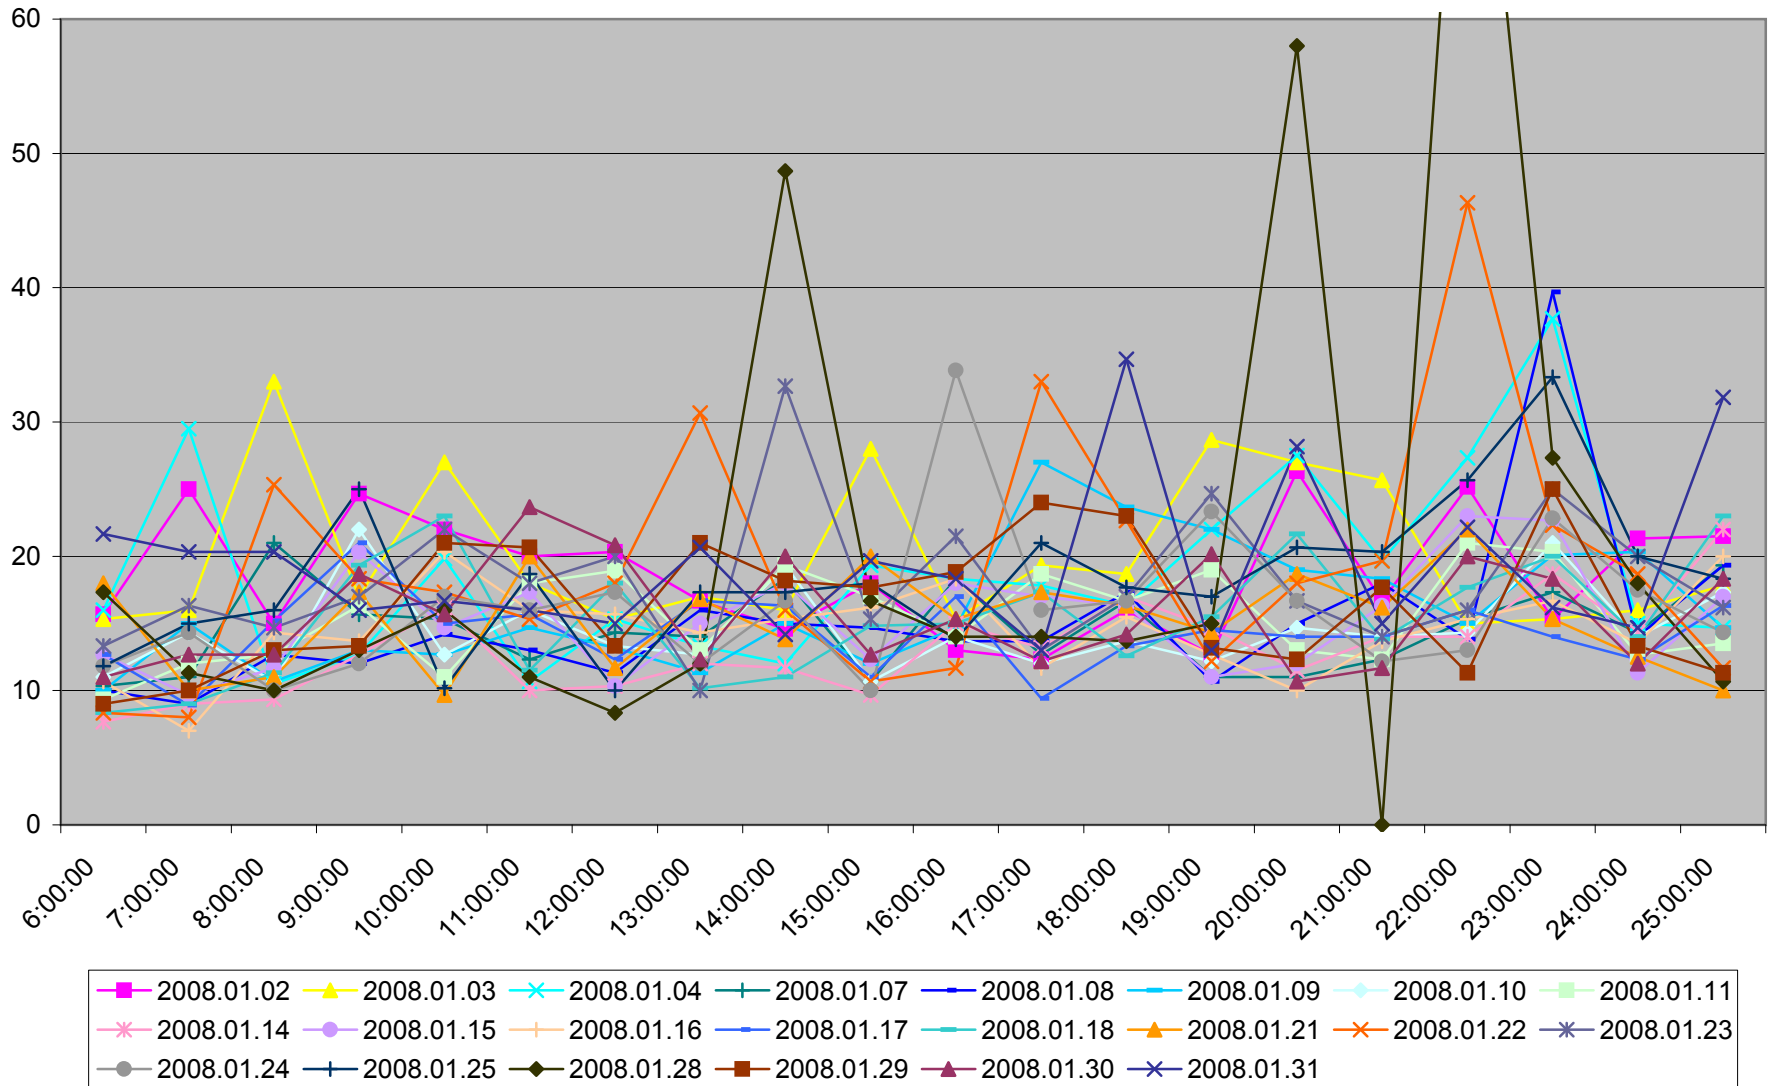

501 Queen Maximum Headway to Humber Loop Weekdays January 2008

501 Queen Average Headway to Humber Loop Saturdays January 2008

501 Queen Maximum Headway to Humber Loop Saturdays January 2008

501 Queen Average Headway to Humber Loop Sundays January 2008

501 Queen Maximum Headway to Humber Loop Sundays January 2008