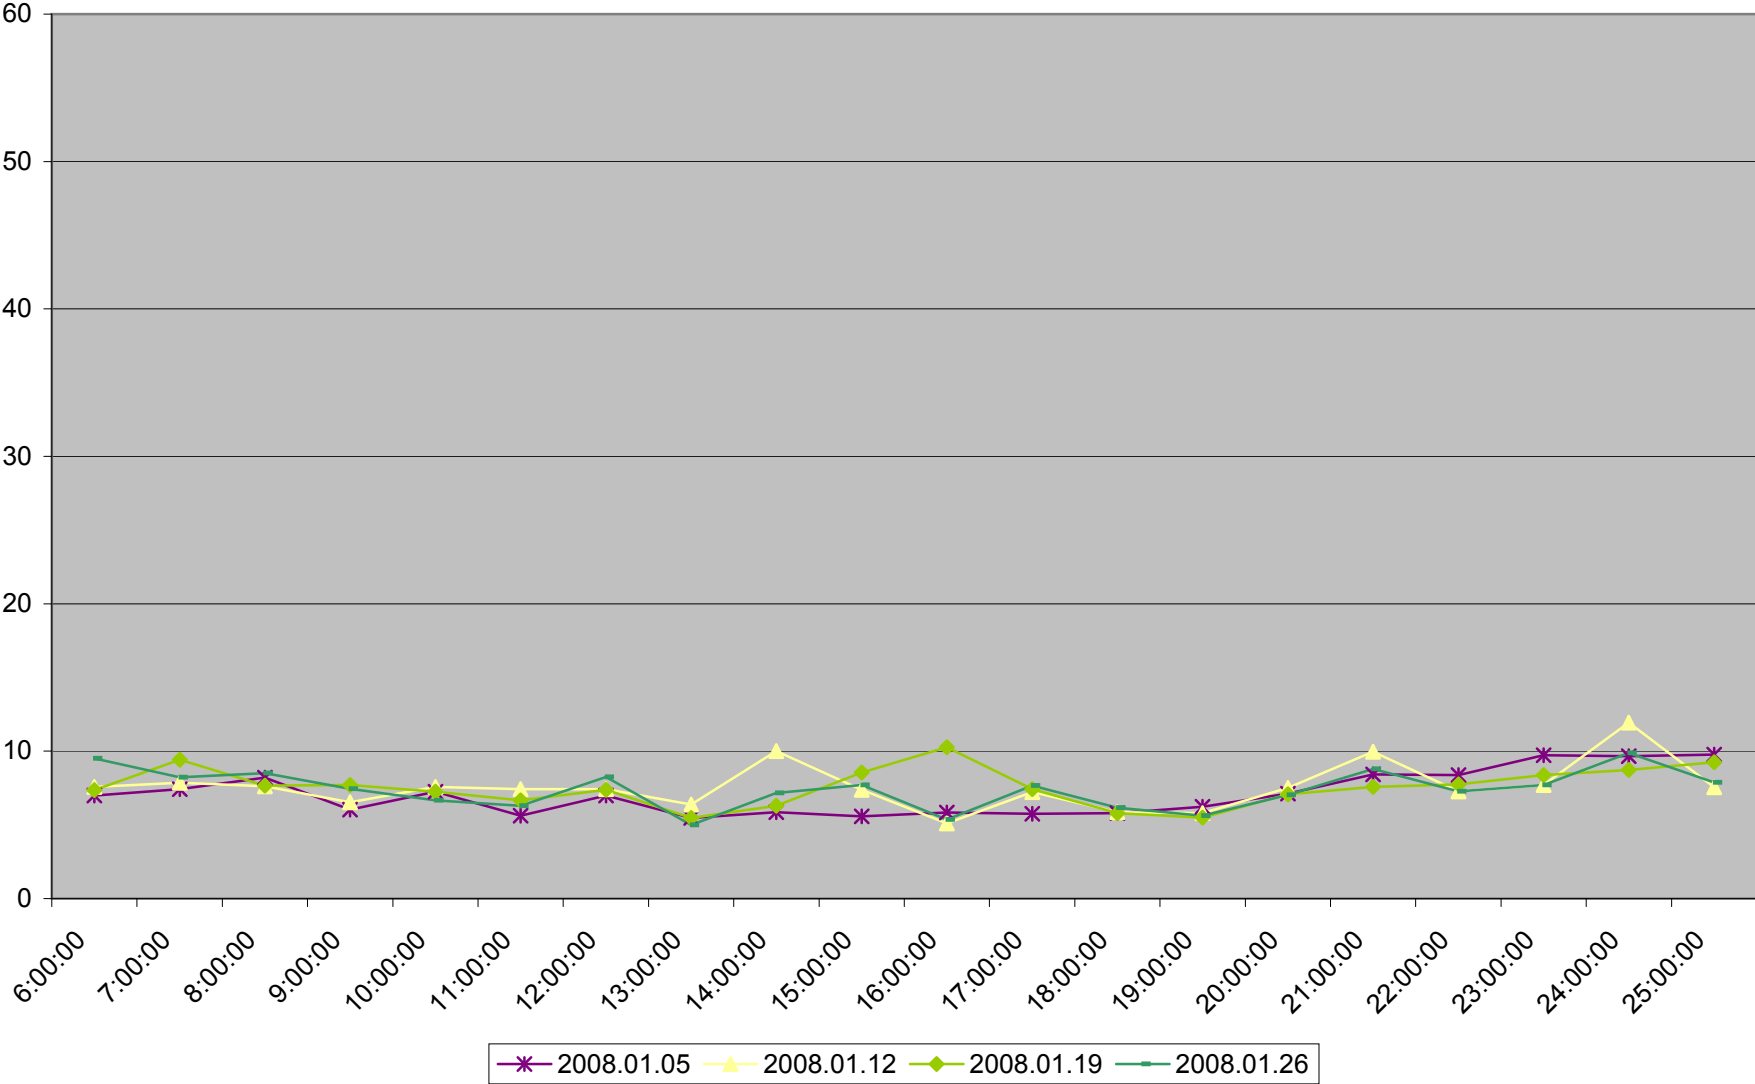

501 Queen Maximum Headway to Humber Loop Weekdays January 2008

501 Queen Average Headway to Humber Loop Saturdays January 2008

501 Queen Maximum Headway to Humber Loop Saturdays January 2008

501 Queen Average Headway to Humber Loop Sundays January 2008

501 Queen Maximum Headway to Humber Loop Sundays January 2008