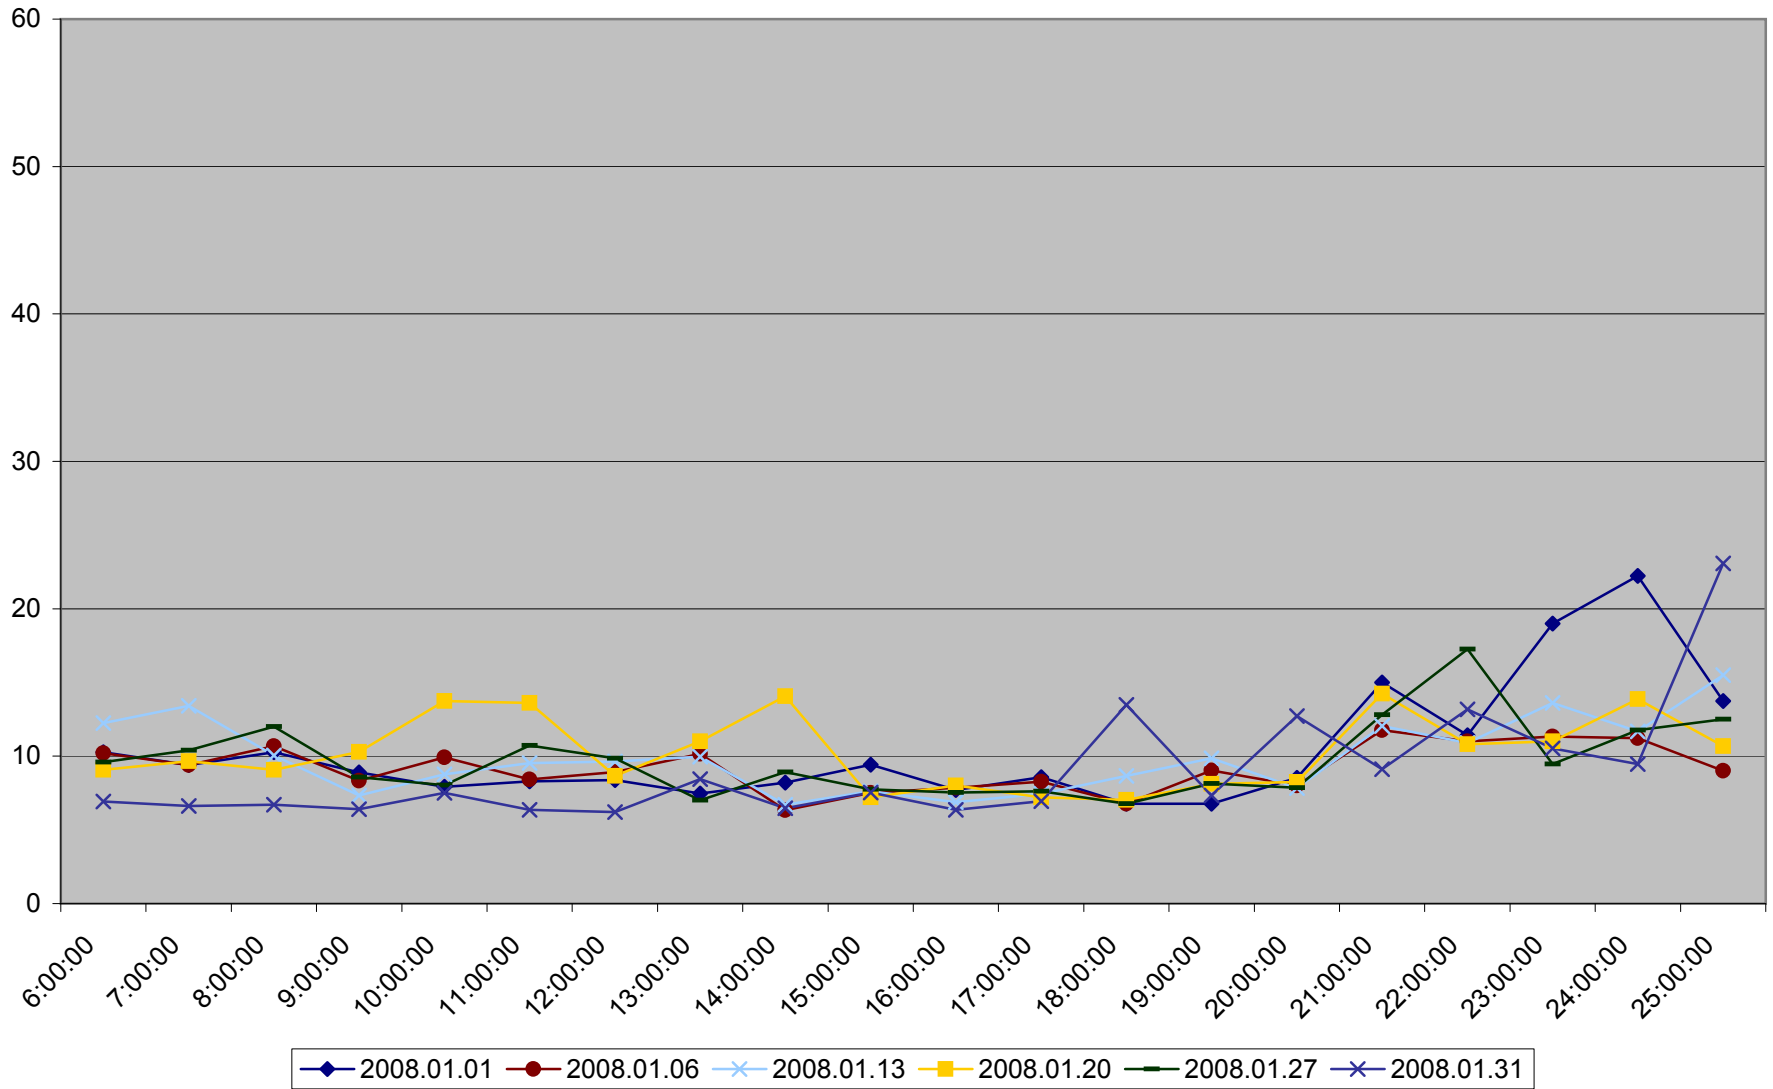

501 Queen Maximum Headway to Humber Loop Weekdays January 2008

501 Queen Average Headway to Humber Loop Saturdays January 2008

501 Queen Maximum Headway to Humber Loop Saturdays January 2008

501 Queen Average Headway to Humber Loop Sundays January 2008

501 Queen Maximum Headway to Humber Loop Sundays January 2008