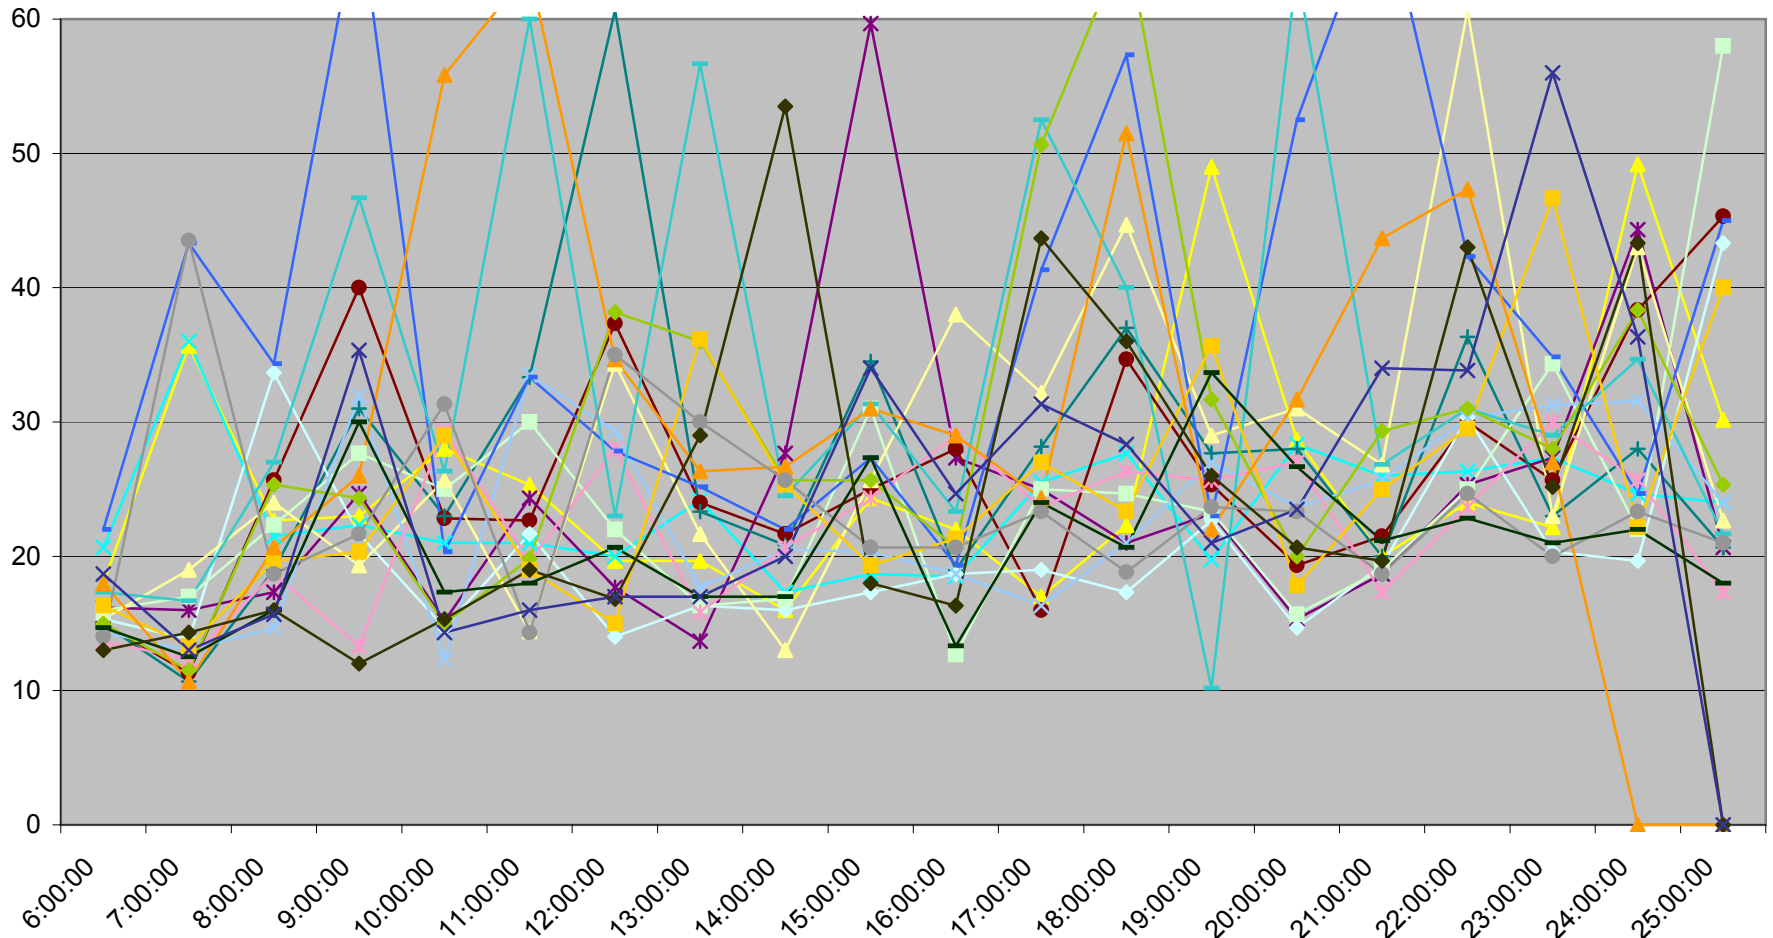

501 Queen Average Headway to Long Branch Loop Weekdays December 2007

501 Queen Maximum Headway to Long Branch Loop Weekdays December 2007

501 Queen Average Headway to Long Branch Loop Saturdays December 2007

501 Queen Maximum Headway to Long Branch Loop Saturdays December 2007

501 Queen Average Headway to Long Branch Loop Sundays December 2007