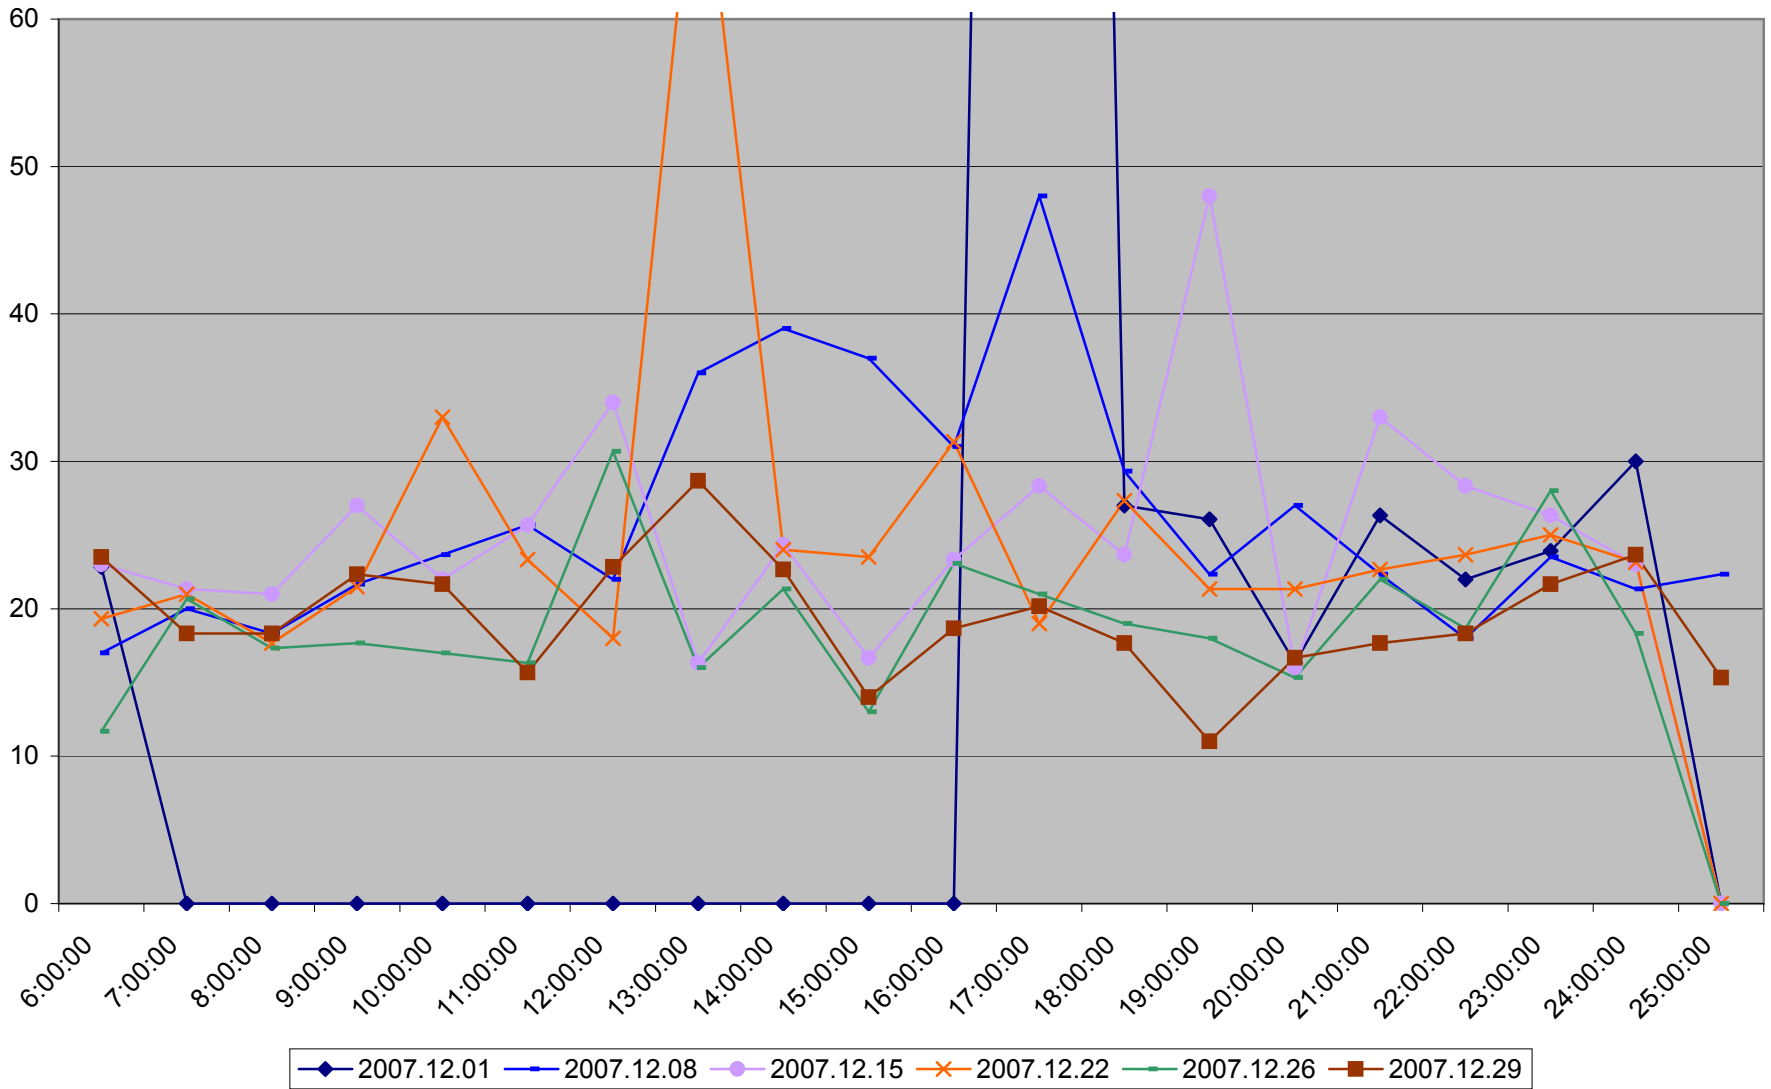

501 Queen Average Headway to Long Branch Loop Weekdays December 2007

501 Queen Maximum Headway to Long Branch Loop Weekdays December 2007

501 Queen Average Headway to Long Branch Loop Saturdays December 2007

501 Queen Maximum Headway to Long Branch Loop Saturdays December 2007

501 Queen Average Headway to Long Branch Loop Sundays December 2007