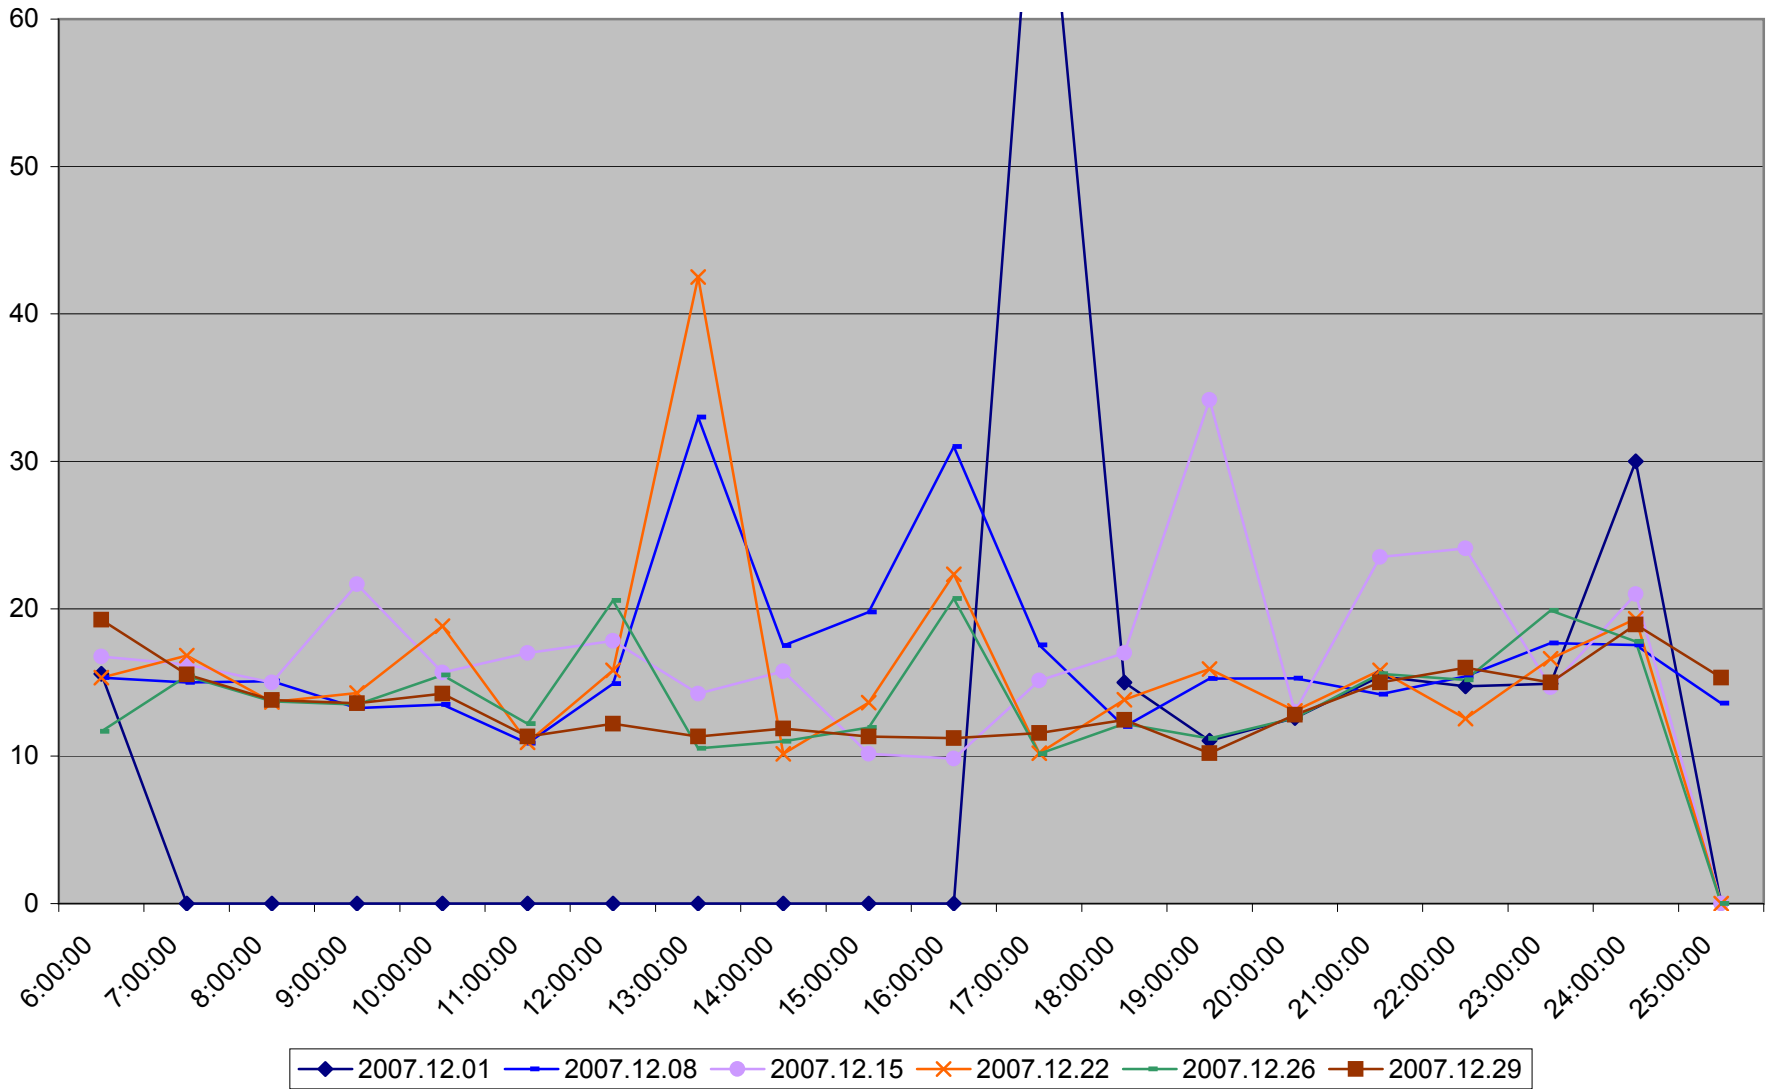

501 Queen Average Headway to Long Branch Loop Weekdays December 2007

501 Queen Maximum Headway to Long Branch Loop Weekdays December 2007

501 Queen Average Headway to Long Branch Loop Saturdays December 2007

501 Queen Maximum Headway to Long Branch Loop Saturdays December 2007

501 Queen Average Headway to Long Branch Loop Sundays December 2007