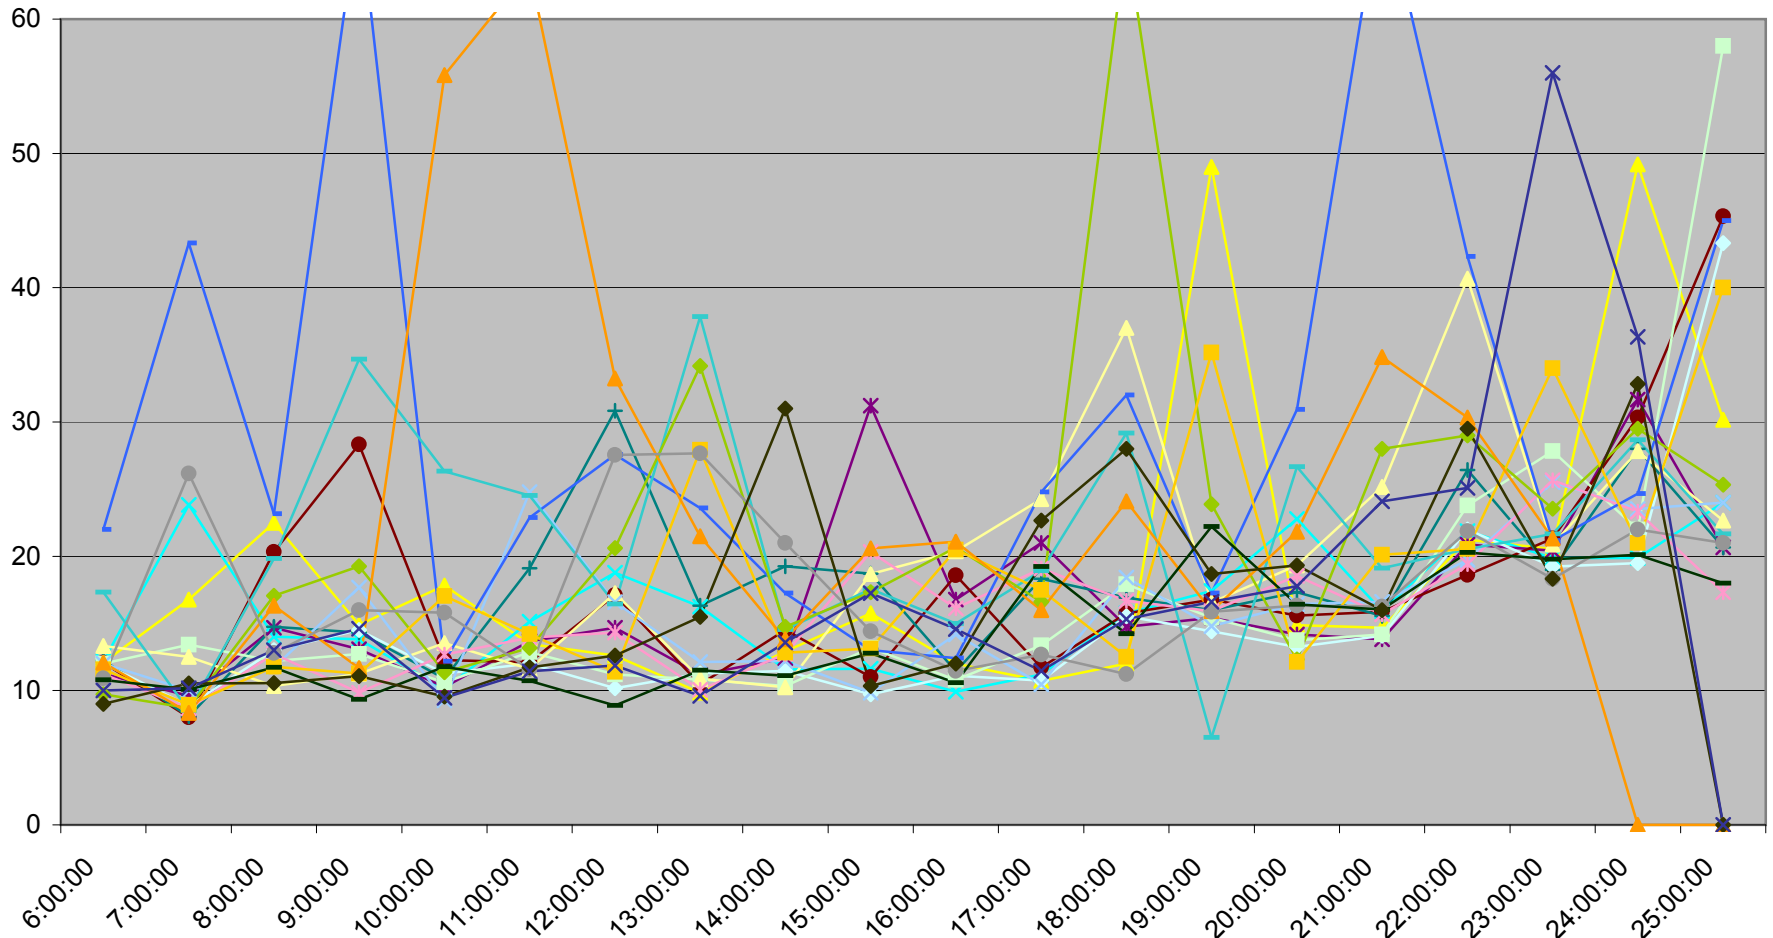

501 Queen Average Headway to Long Branch Loop Weekdays December 2007

501 Queen Maximum Headway to Long Branch Loop Weekdays December 2007

501 Queen Average Headway to Long Branch Loop Saturdays December 2007

501 Queen Maximum Headway to Long Branch Loop Saturdays December 2007

501 Queen Average Headway to Long Branch Loop Sundays December 2007