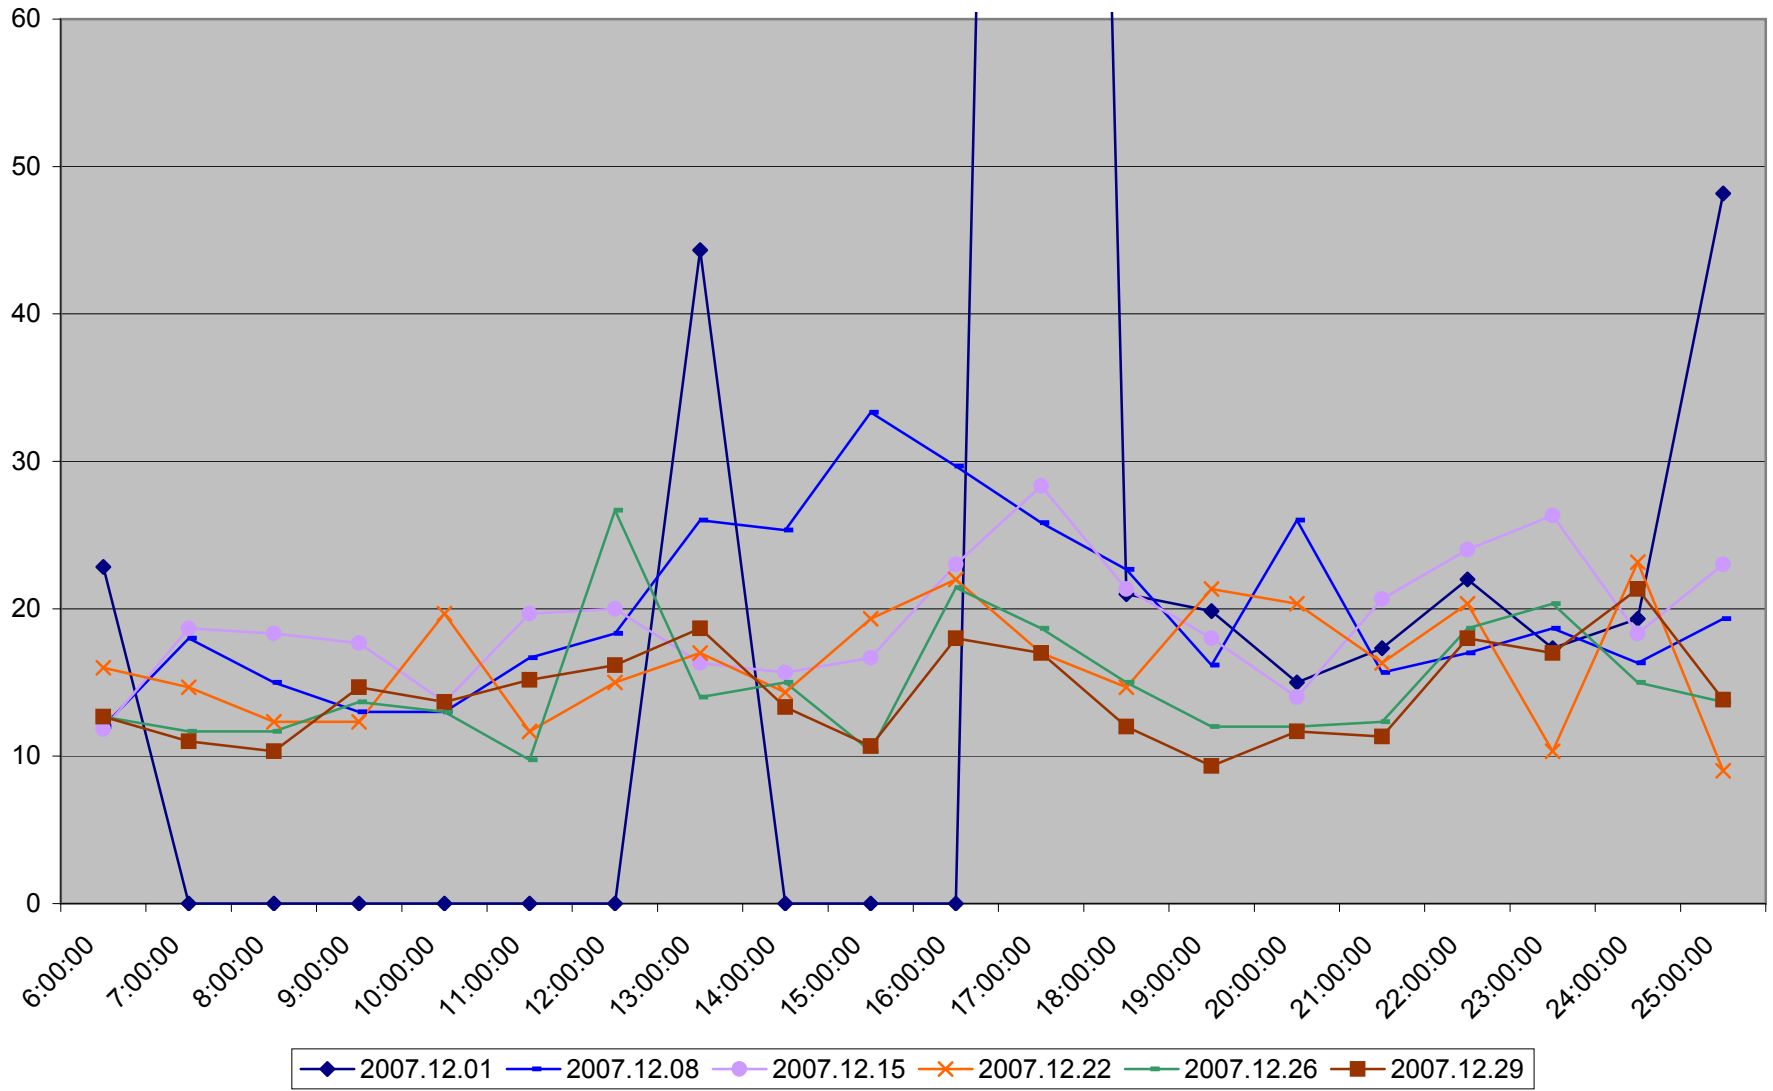

501 Queen Average Headway to Humber Loop Saturdays December 2007

501 Queen Maximum Headway to Humber Loop Saturdays December 2007

501 Queen Average Headway to Humber Loop Sundays December 2007

501 Queen Maximum Headway to Humber Loop Sundays December 2007