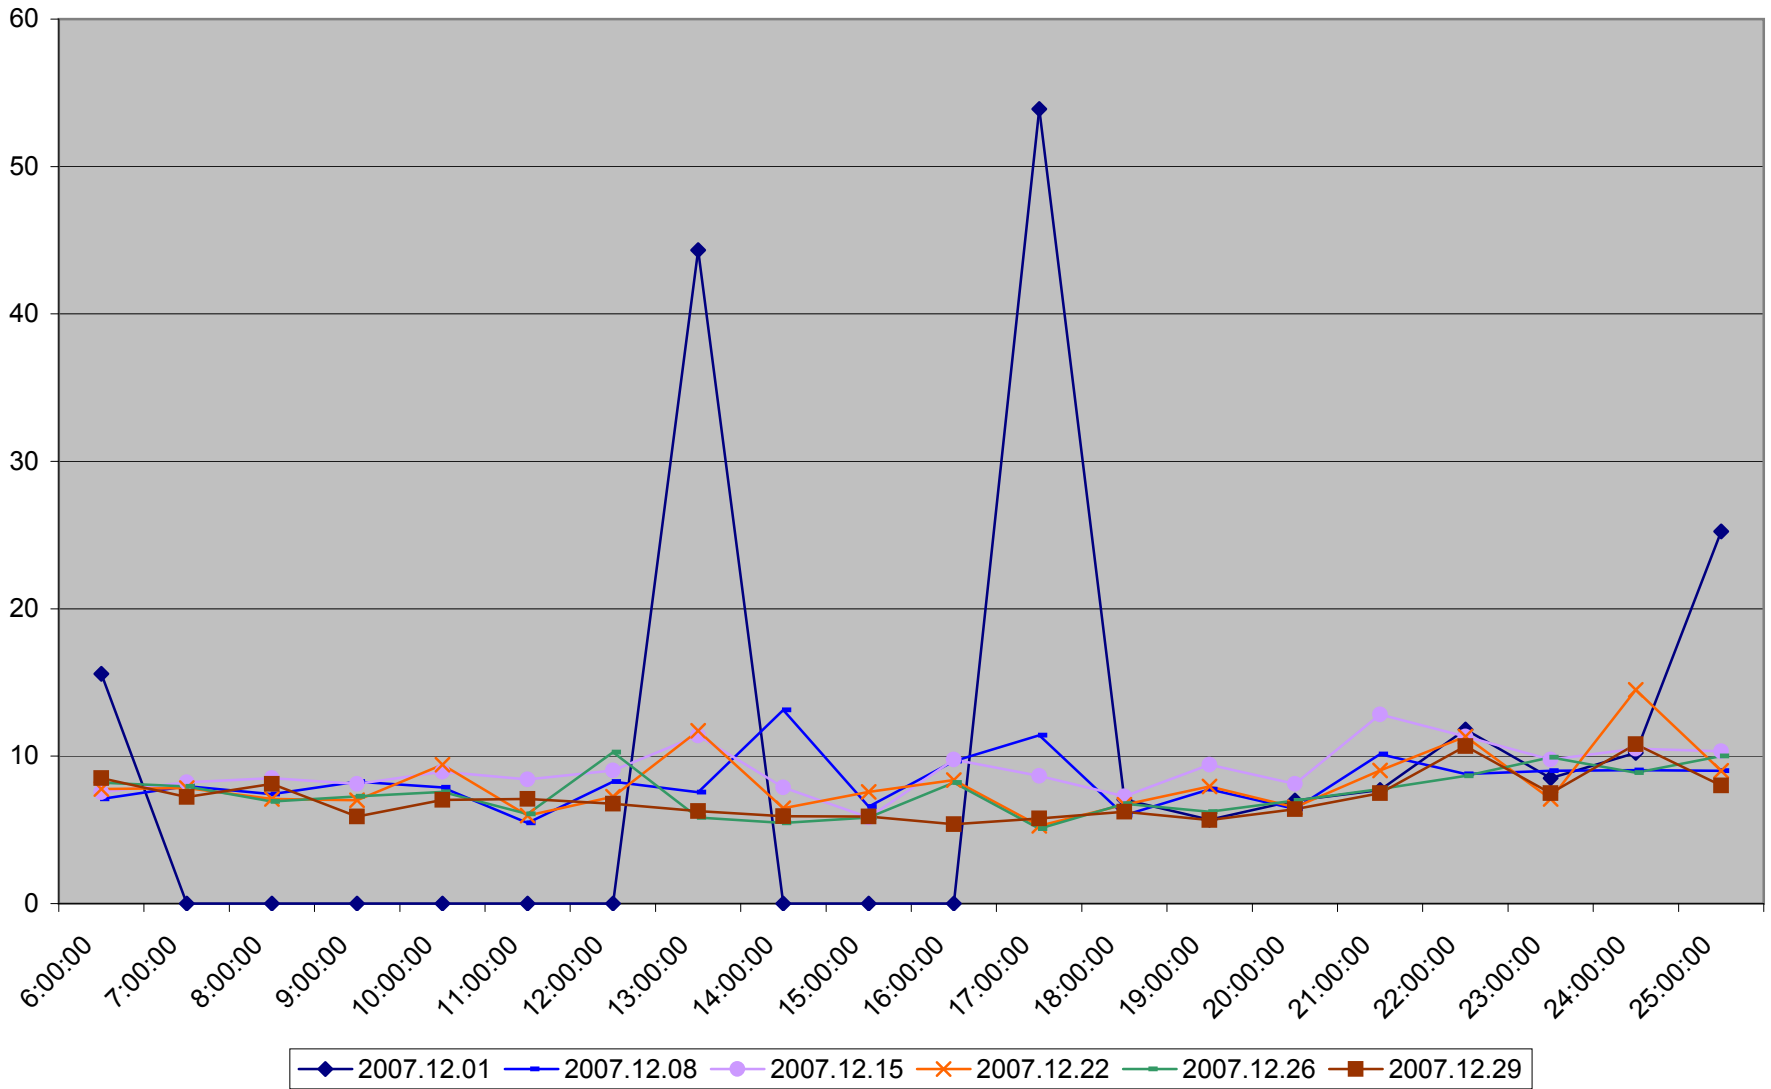

501 Queen Average Headway to Humber Loop Saturdays December 2007

501 Queen Maximum Headway to Humber Loop Saturdays December 2007

501 Queen Average Headway to Humber Loop Sundays December 2007

501 Queen Maximum Headway to Humber Loop Sundays December 2007