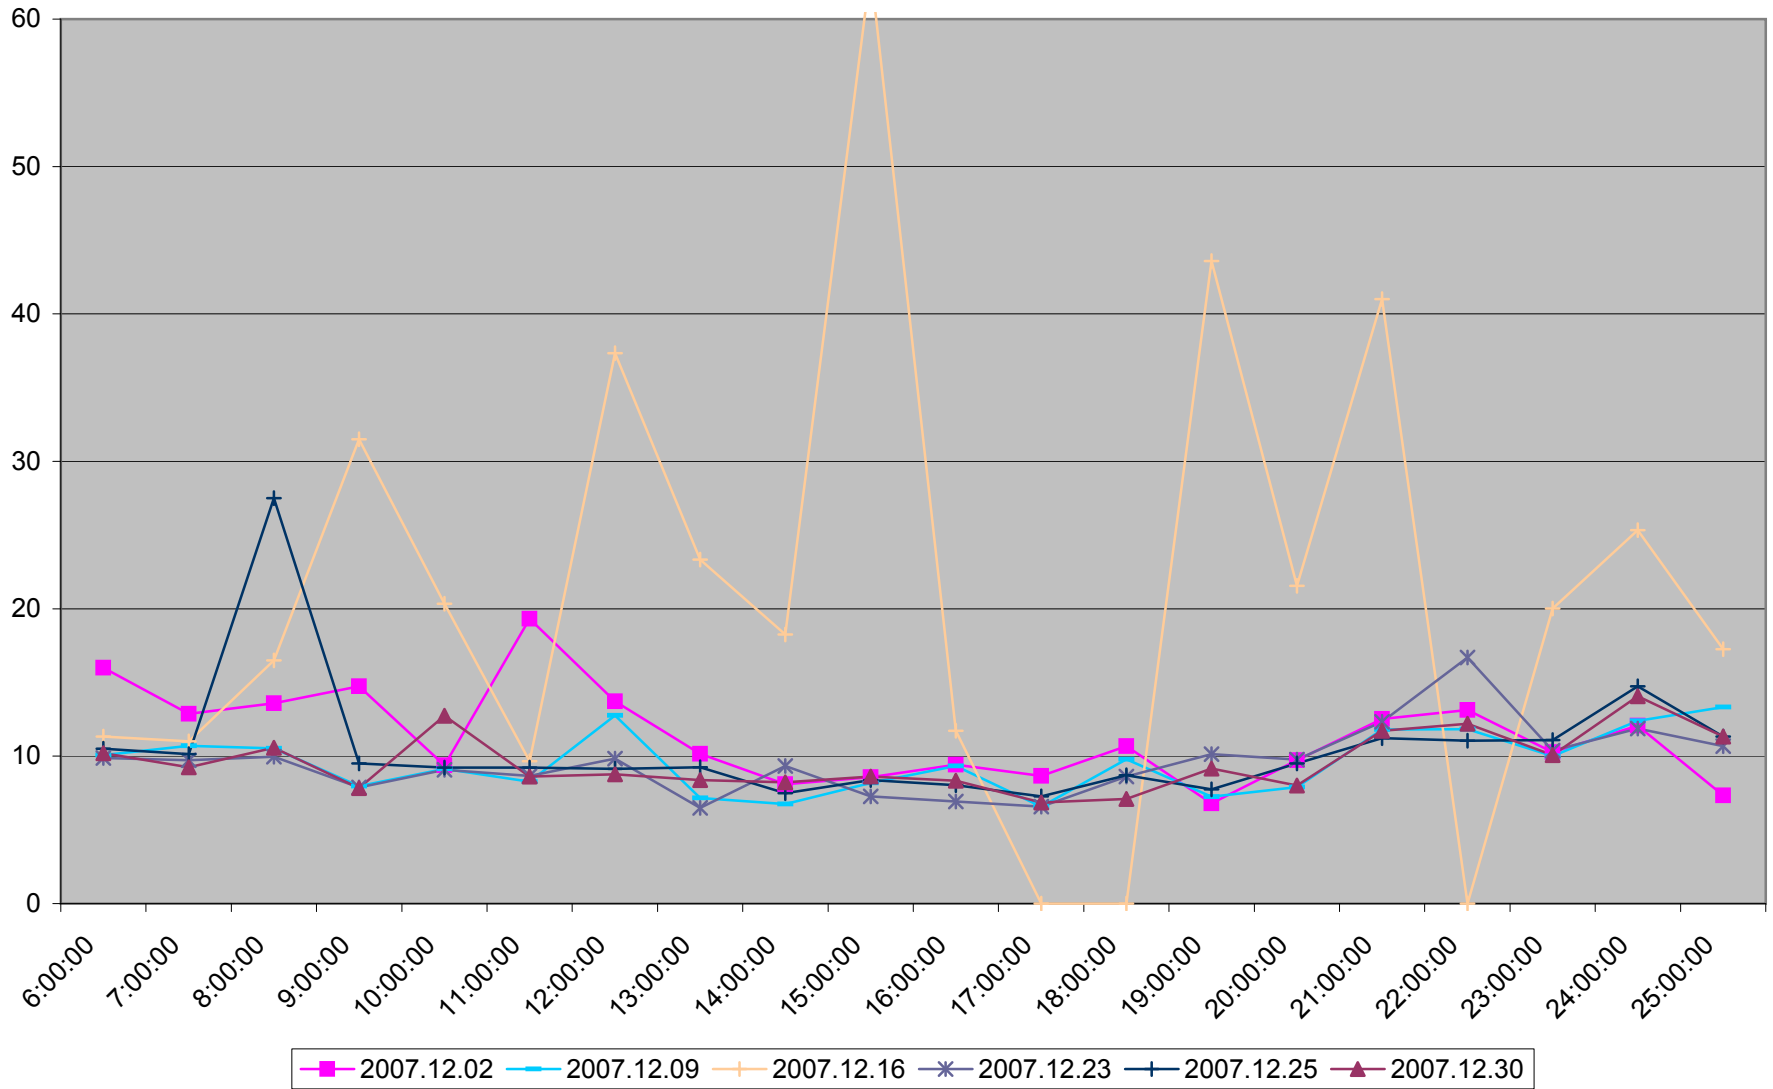

501 Queen Average Headway to Humber Loop Saturdays December 2007

501 Queen Maximum Headway to Humber Loop Saturdays December 2007

501 Queen Average Headway to Humber Loop Sundays December 2007

501 Queen Maximum Headway to Humber Loop Sundays December 2007