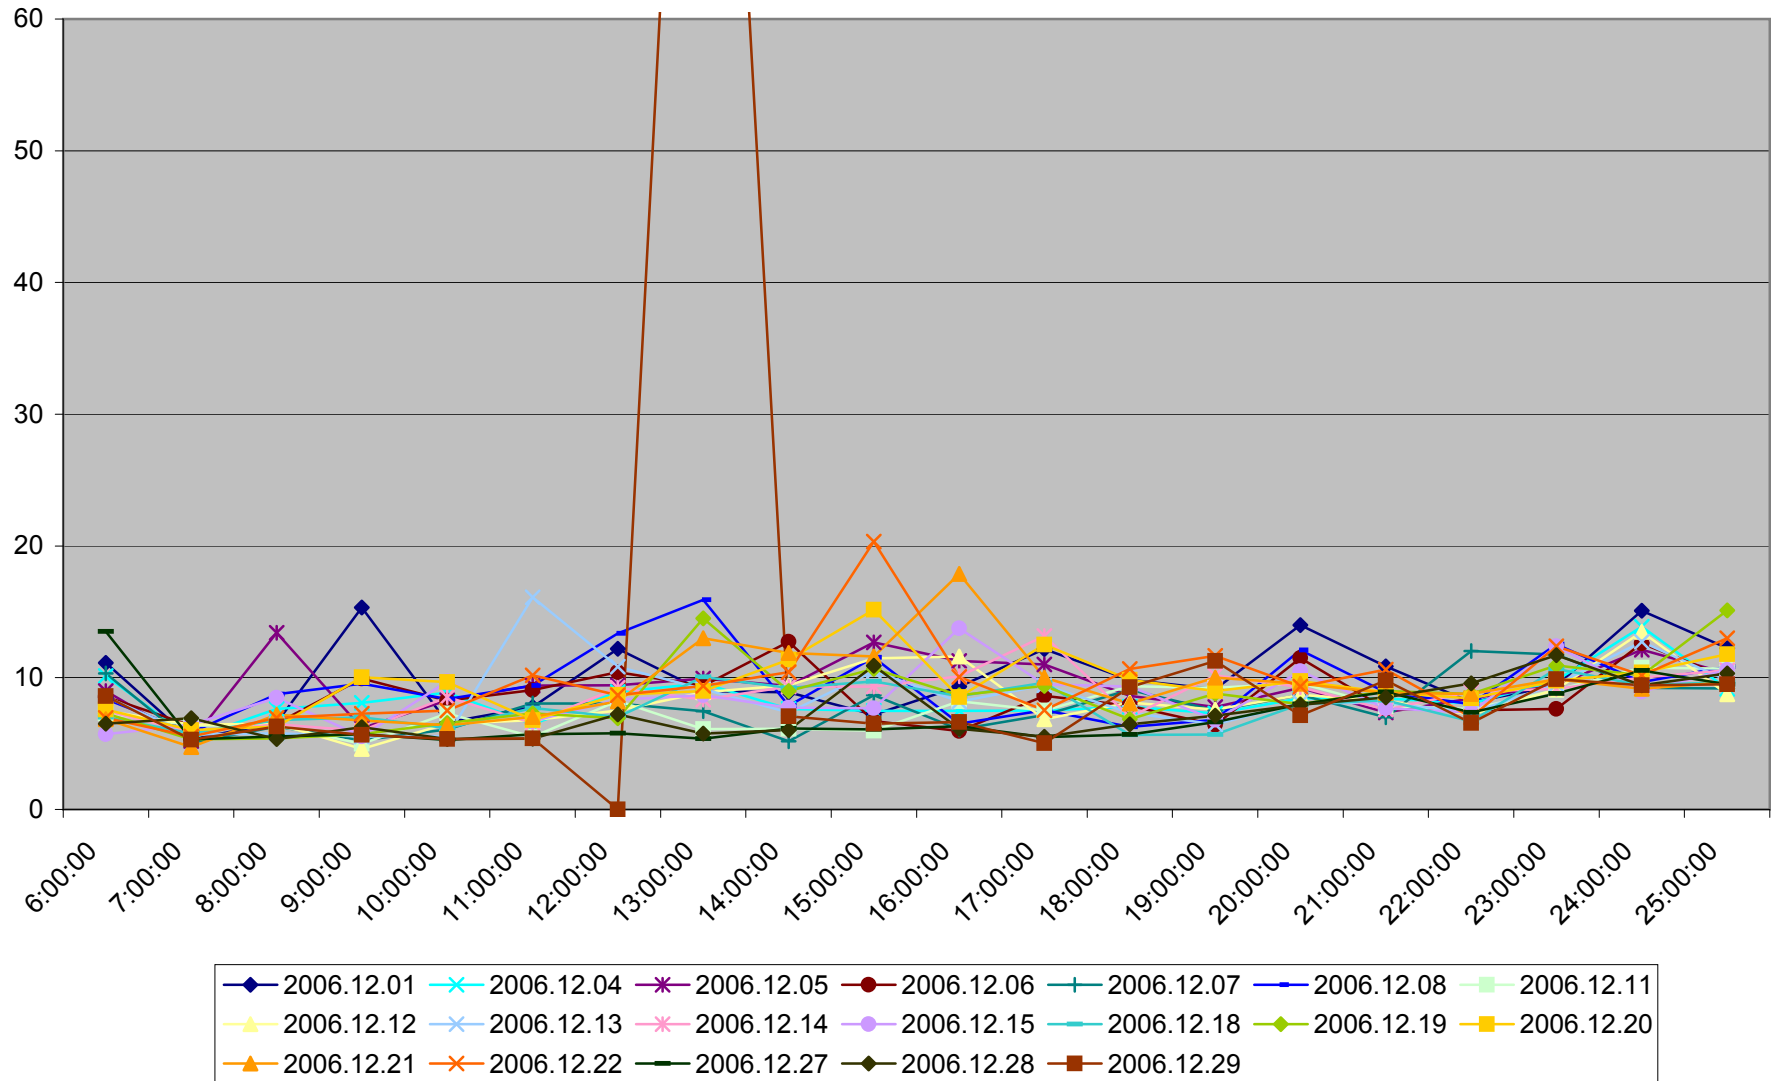

501 Queen Average Headway to Neville Loop Weekdays December 2006

501 Queen Maximum Headway to Neville Loop Weekdays December 2006

501 Queen Average Headway to Neville Loop Saturdays December 2006

501 Queen Maximum Headway to Neville Loop Saturdays December 2006

501 Queen Average Headway to Neville Loop Sundays December 2006

501 Queen Maximum Headway to Neville Loop Sundays December 2006