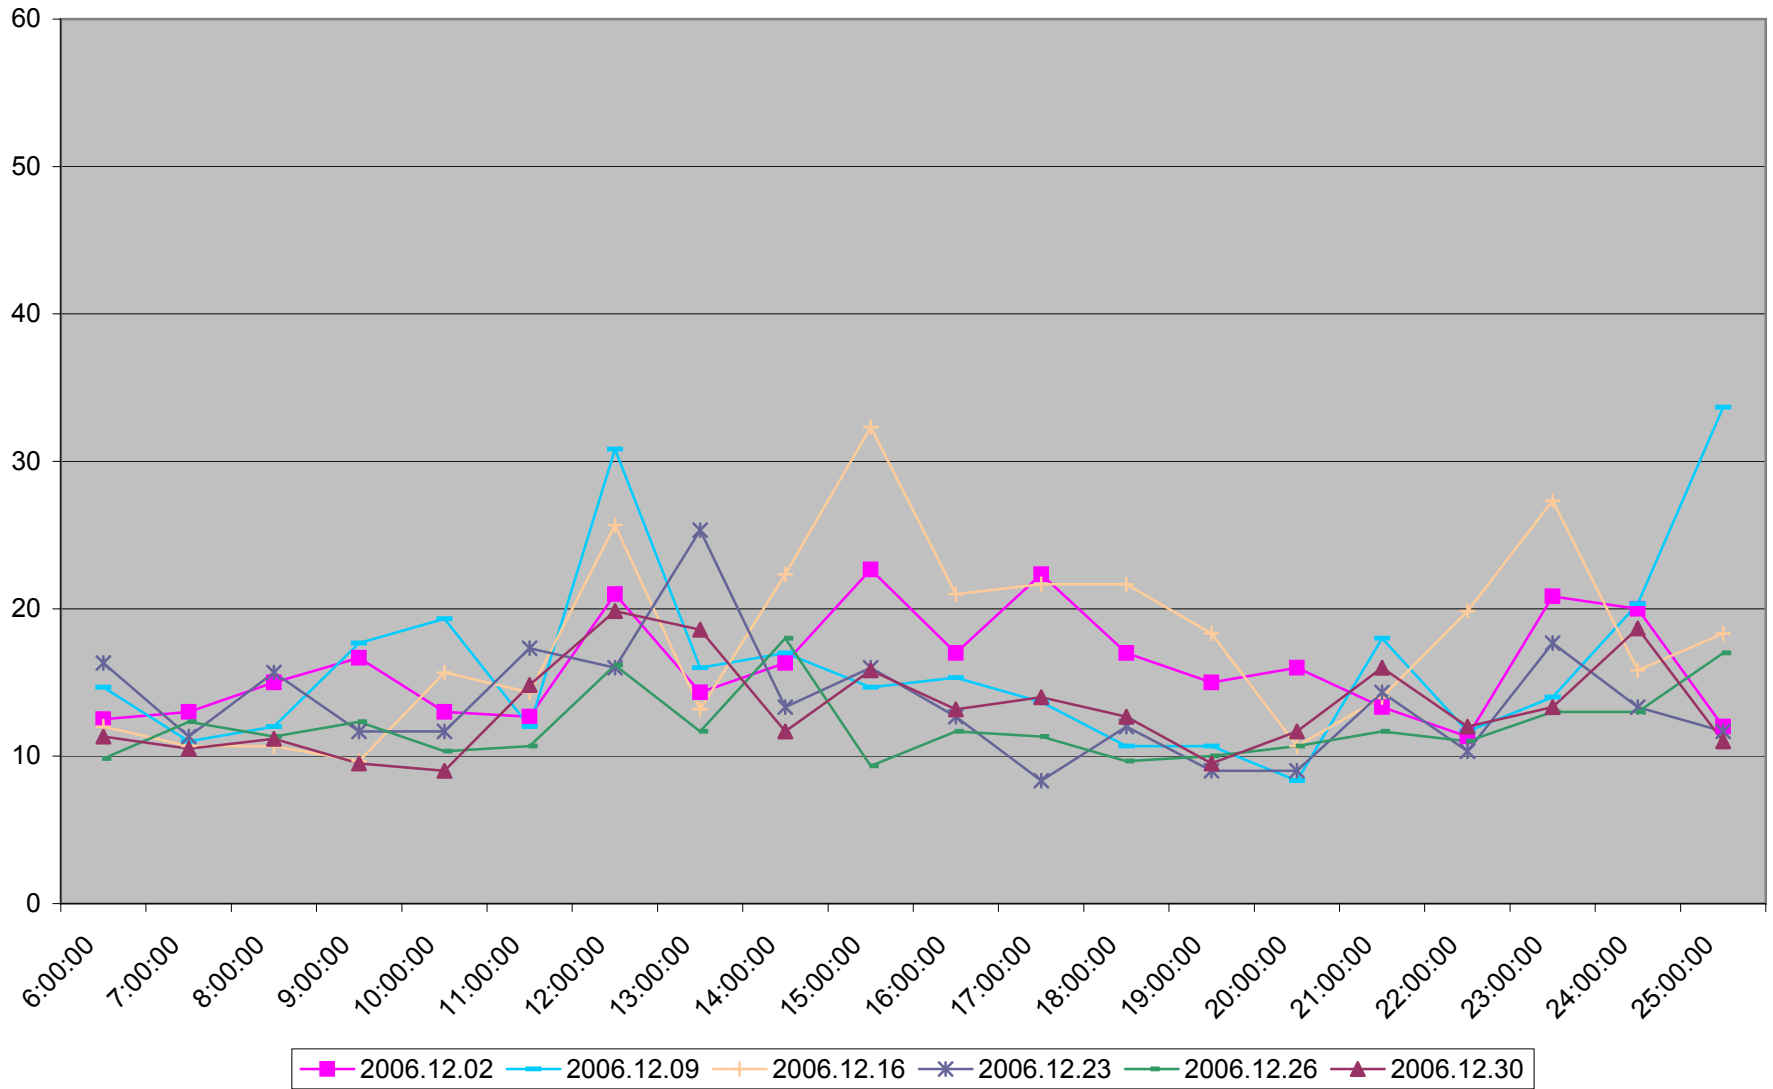

501 Queen Average Headway to Neville Loop Weekdays December 2006

501 Queen Maximum Headway to Neville Loop Weekdays December 2006

501 Queen Average Headway to Neville Loop Saturdays December 2006

501 Queen Maximum Headway to Neville Loop Saturdays December 2006

501 Queen Average Headway to Neville Loop Sundays December 2006

501 Queen Maximum Headway to Neville Loop Sundays December 2006