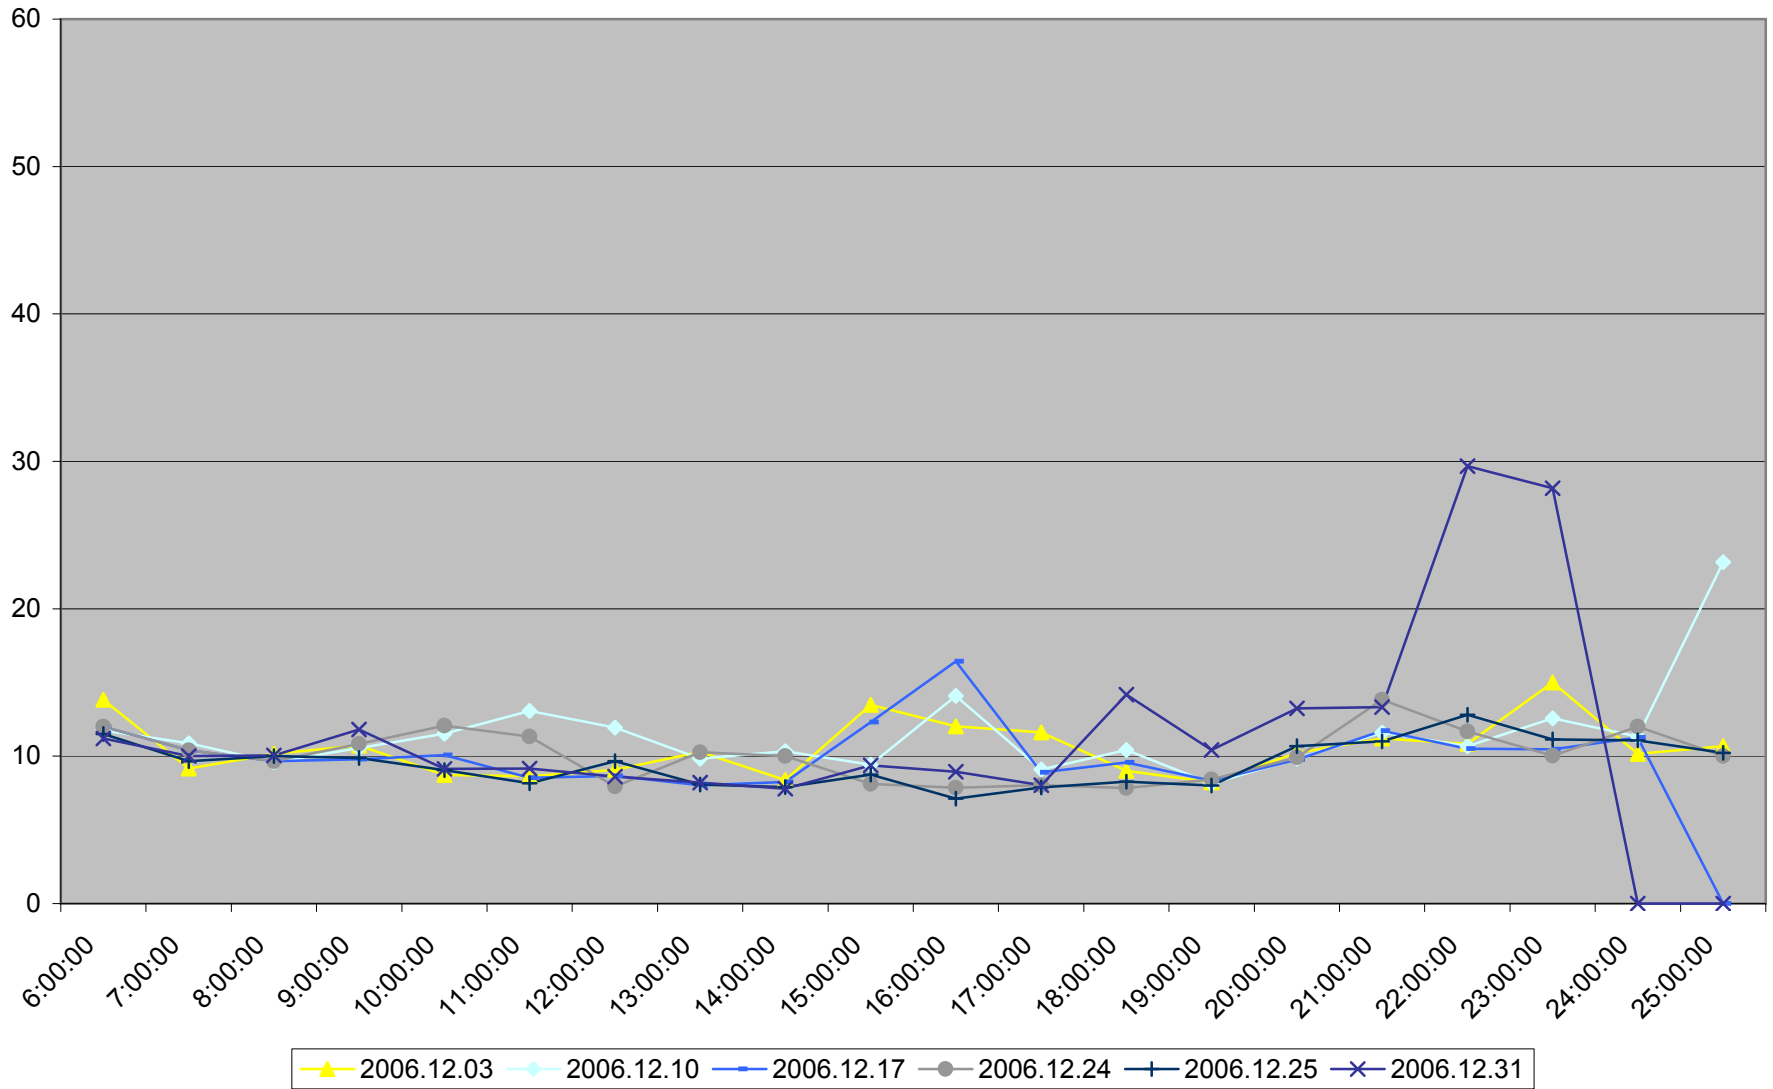

501 Queen Average Headway to Neville Loop Weekdays December 2006

501 Queen Maximum Headway to Neville Loop Weekdays December 2006

501 Queen Average Headway to Neville Loop Saturdays December 2006

501 Queen Maximum Headway to Neville Loop Saturdays December 2006

501 Queen Average Headway to Neville Loop Sundays December 2006

501 Queen Maximum Headway to Neville Loop Sundays December 2006