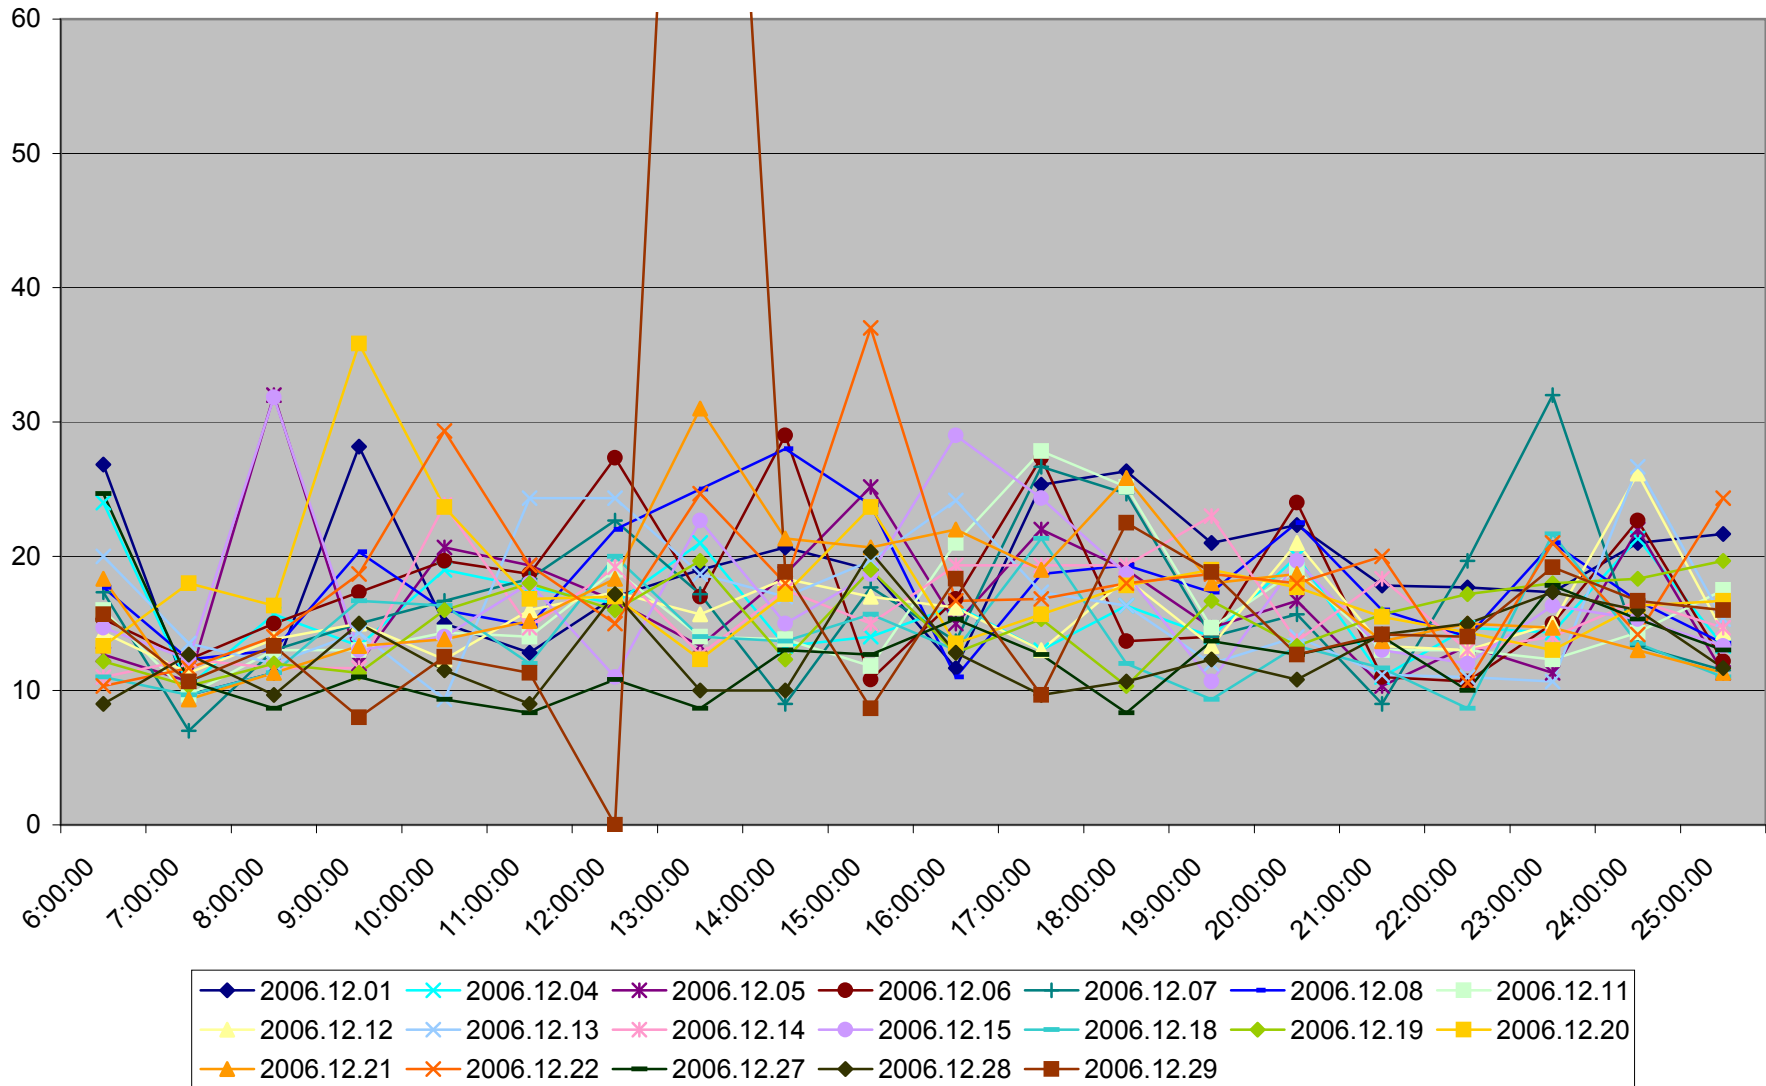

501 Queen Average Headway to Neville Loop Weekdays December 2006

501 Queen Maximum Headway to Neville Loop Weekdays December 2006

501 Queen Average Headway to Neville Loop Saturdays December 2006

501 Queen Maximum Headway to Neville Loop Saturdays December 2006

501 Queen Average Headway to Neville Loop Sundays December 2006

501 Queen Maximum Headway to Neville Loop Sundays December 2006