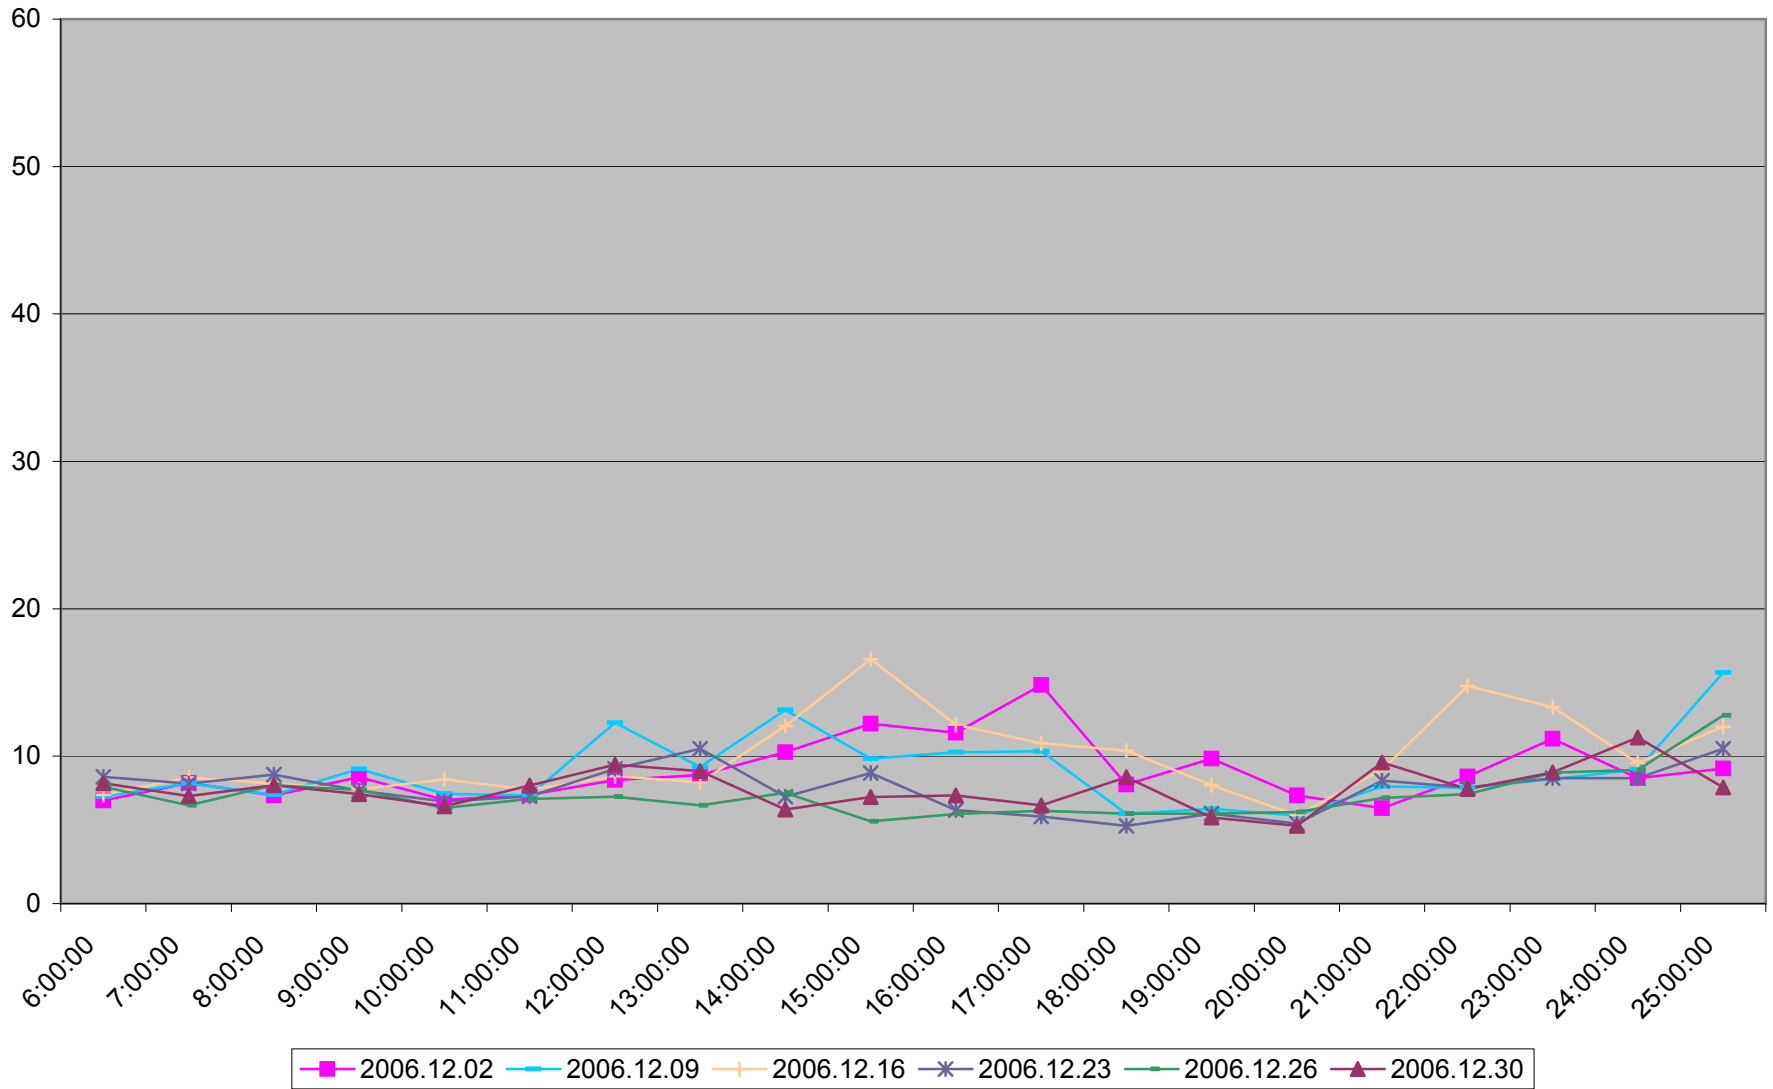

501 Queen Average Headway to Neville Loop Weekdays December 2006

501 Queen Maximum Headway to Neville Loop Weekdays December 2006

501 Queen Average Headway to Neville Loop Saturdays December 2006

501 Queen Maximum Headway to Neville Loop Saturdays December 2006

501 Queen Average Headway to Neville Loop Sundays December 2006

501 Queen Maximum Headway to Neville Loop Sundays December 2006