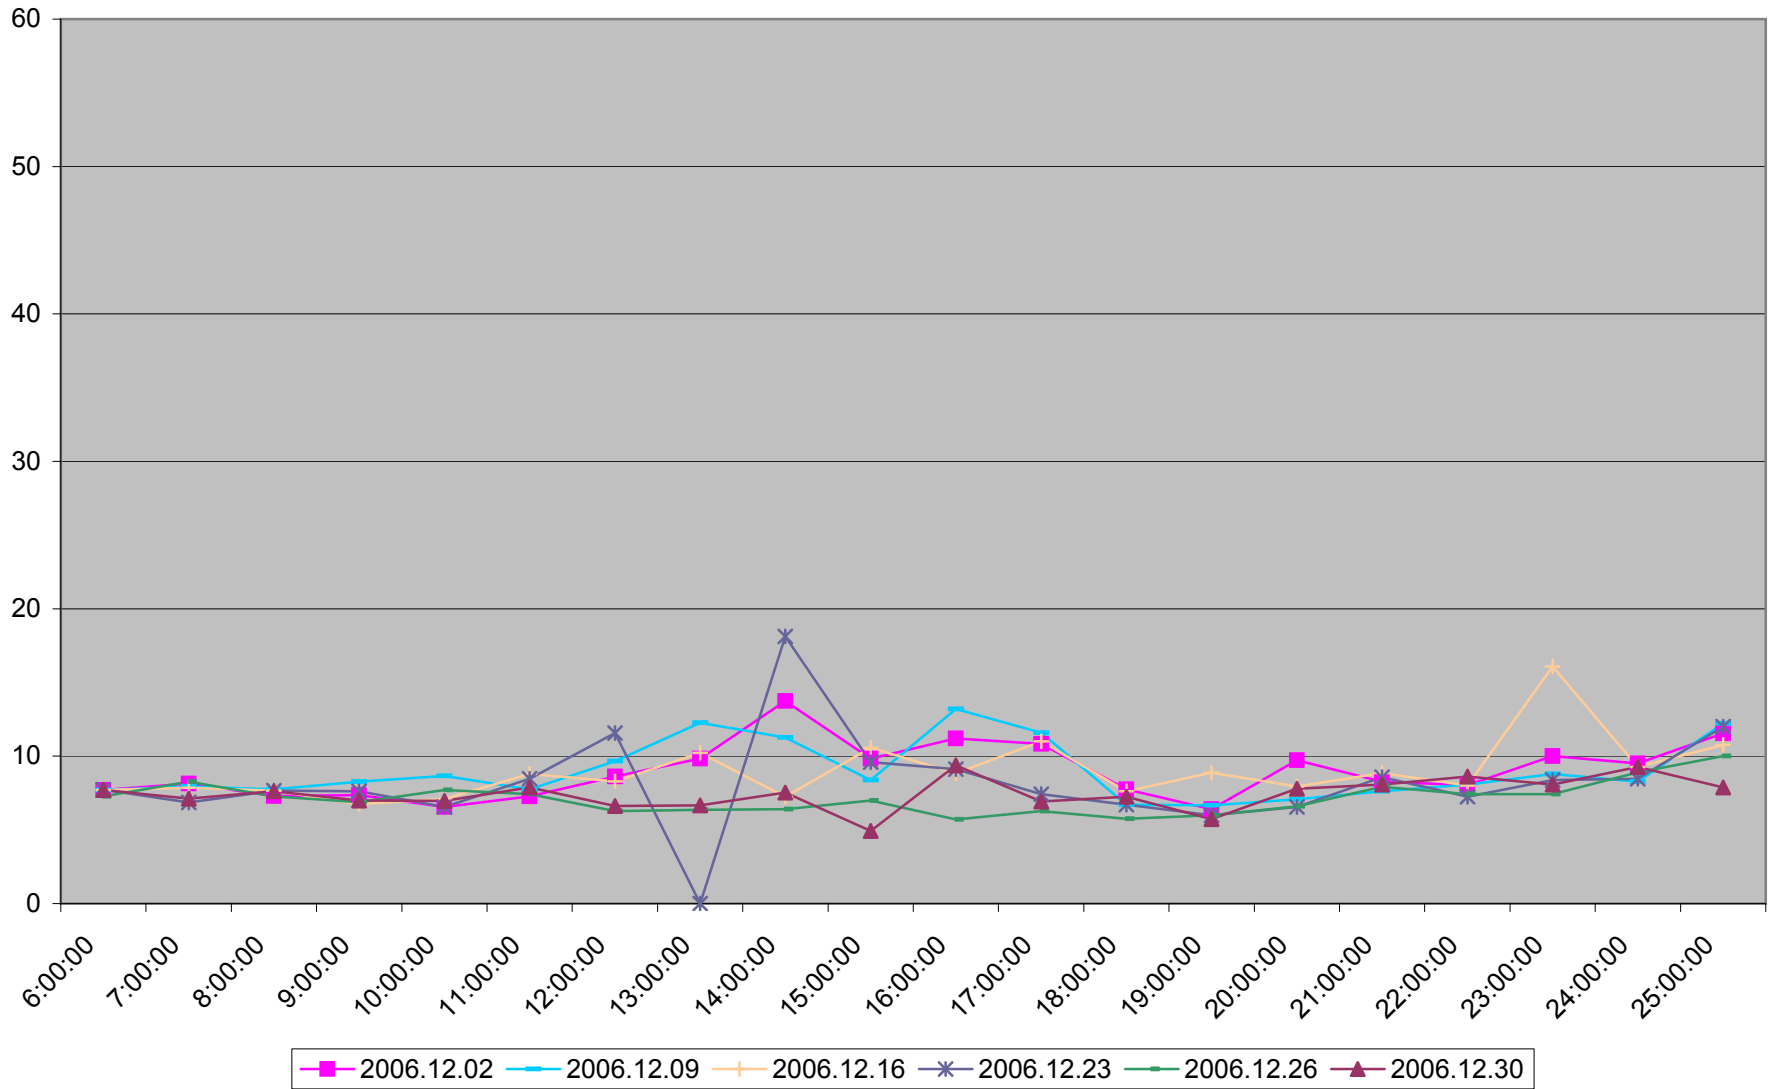

501 Queen Maximum Headway to Humber Loop Weekdays December 2006

501 Queen Average Headway to Humber Loop Saturdays December 2006

501 Queen Maximum Headway to Humber Loop Saturdays December 2006

501 Queen Average Headway to Humber Loop Sundays December 2006

501 Queen Maximum Headway to Humber Loop Sundays December 2006