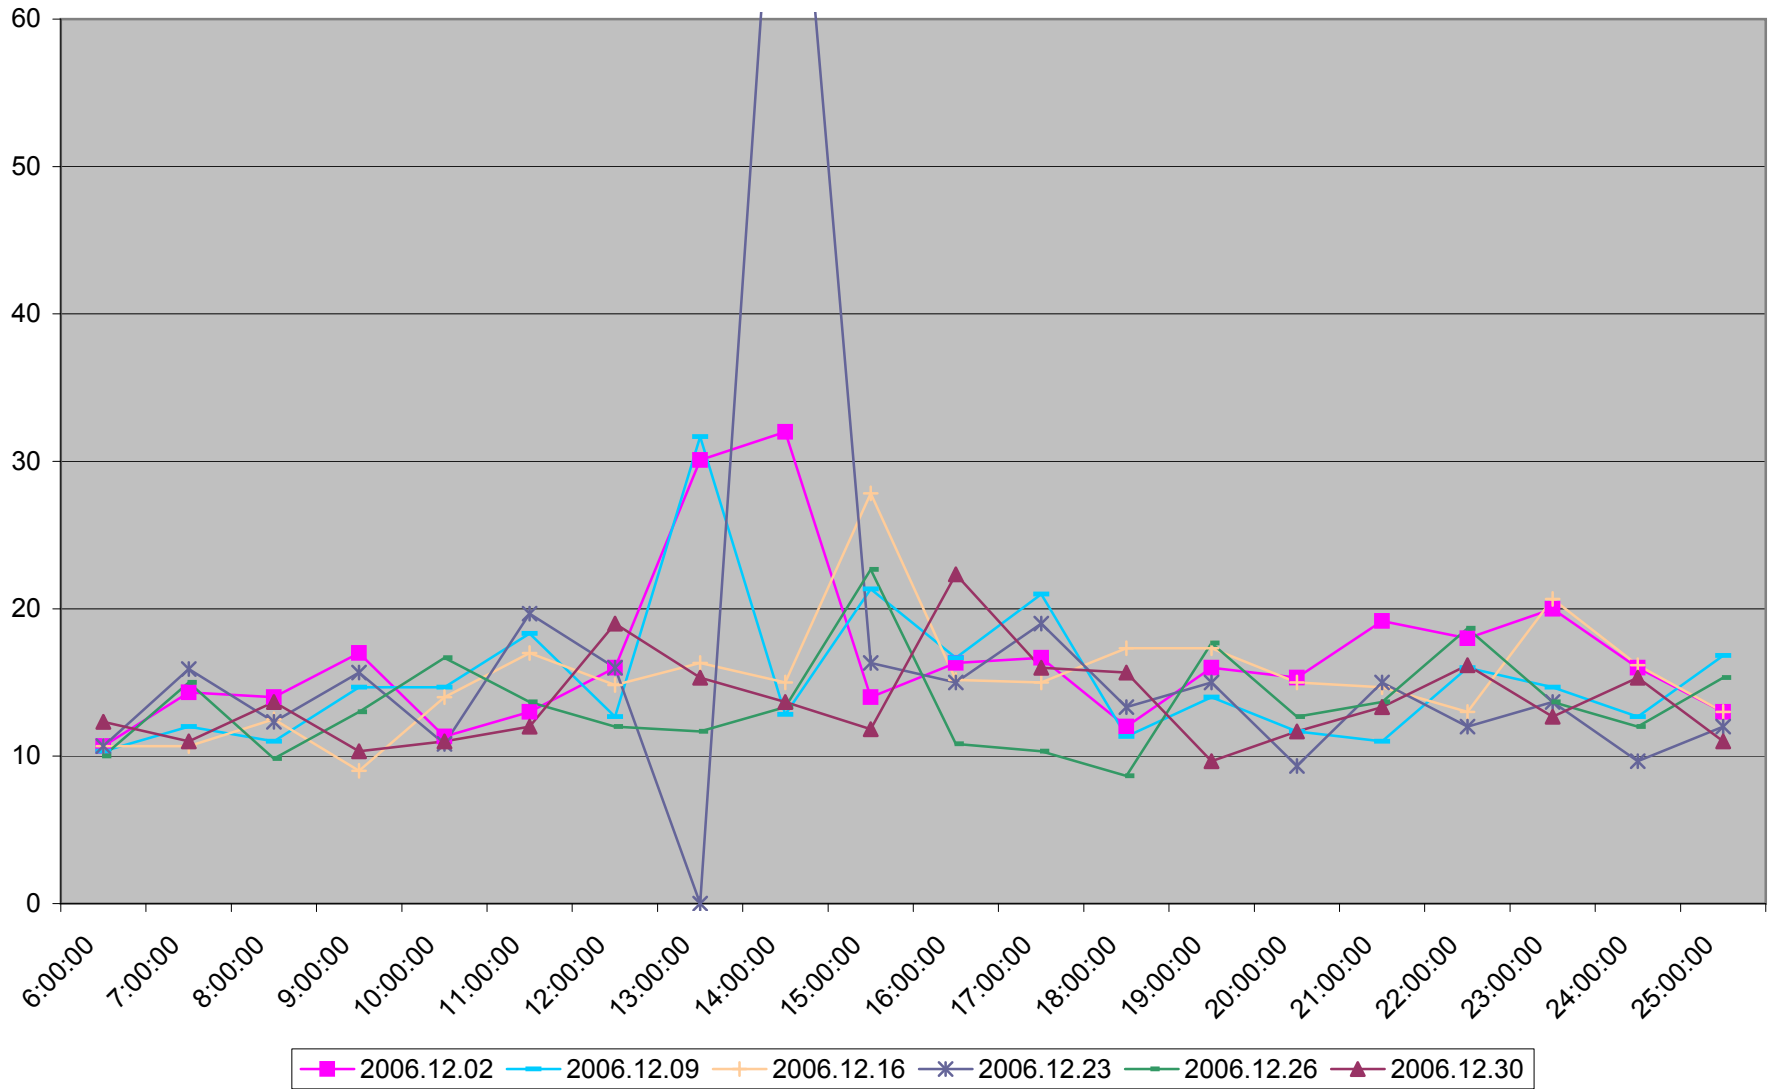

501 Queen Maximum Headway to Humber Loop Weekdays December 2006

501 Queen Average Headway to Humber Loop Saturdays December 2006

501 Queen Maximum Headway to Humber Loop Saturdays December 2006

501 Queen Average Headway to Humber Loop Sundays December 2006

501 Queen Maximum Headway to Humber Loop Sundays December 2006