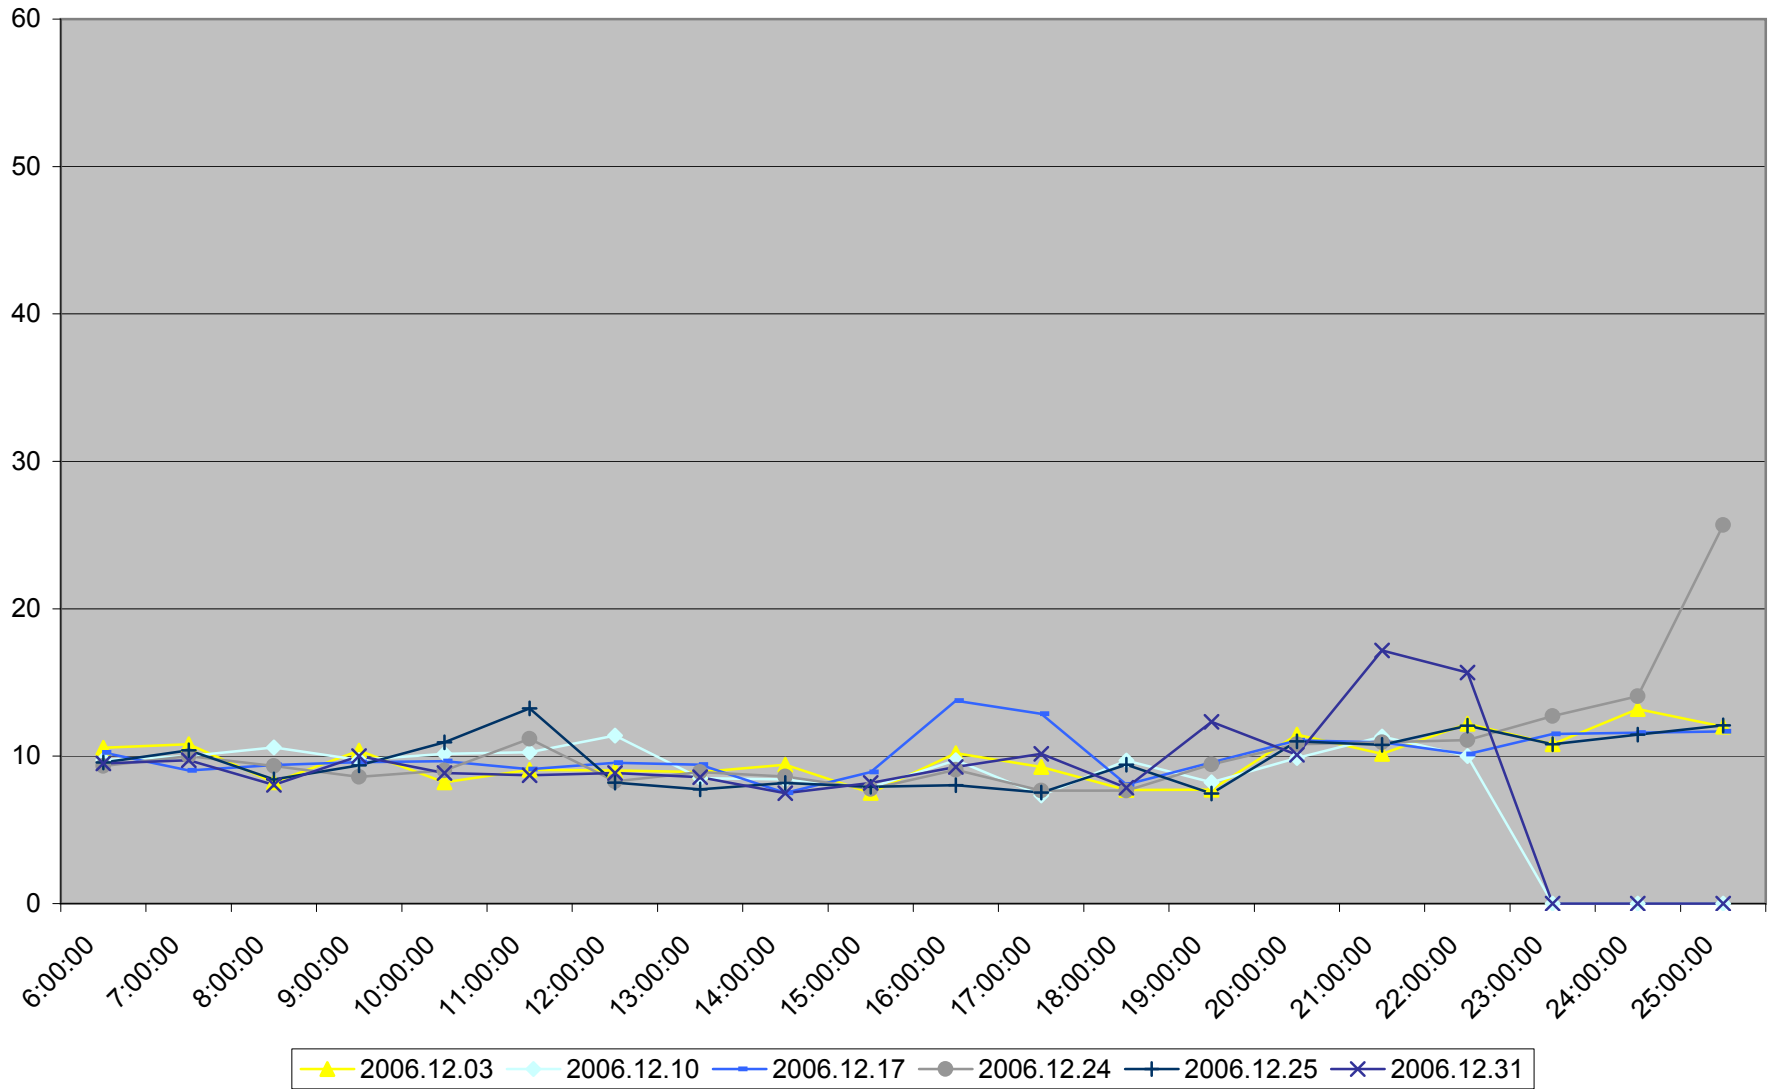

501 Queen Maximum Headway to Humber Loop Weekdays December 2006

501 Queen Average Headway to Humber Loop Saturdays December 2006

501 Queen Maximum Headway to Humber Loop Saturdays December 2006

501 Queen Average Headway to Humber Loop Sundays December 2006

501 Queen Maximum Headway to Humber Loop Sundays December 2006