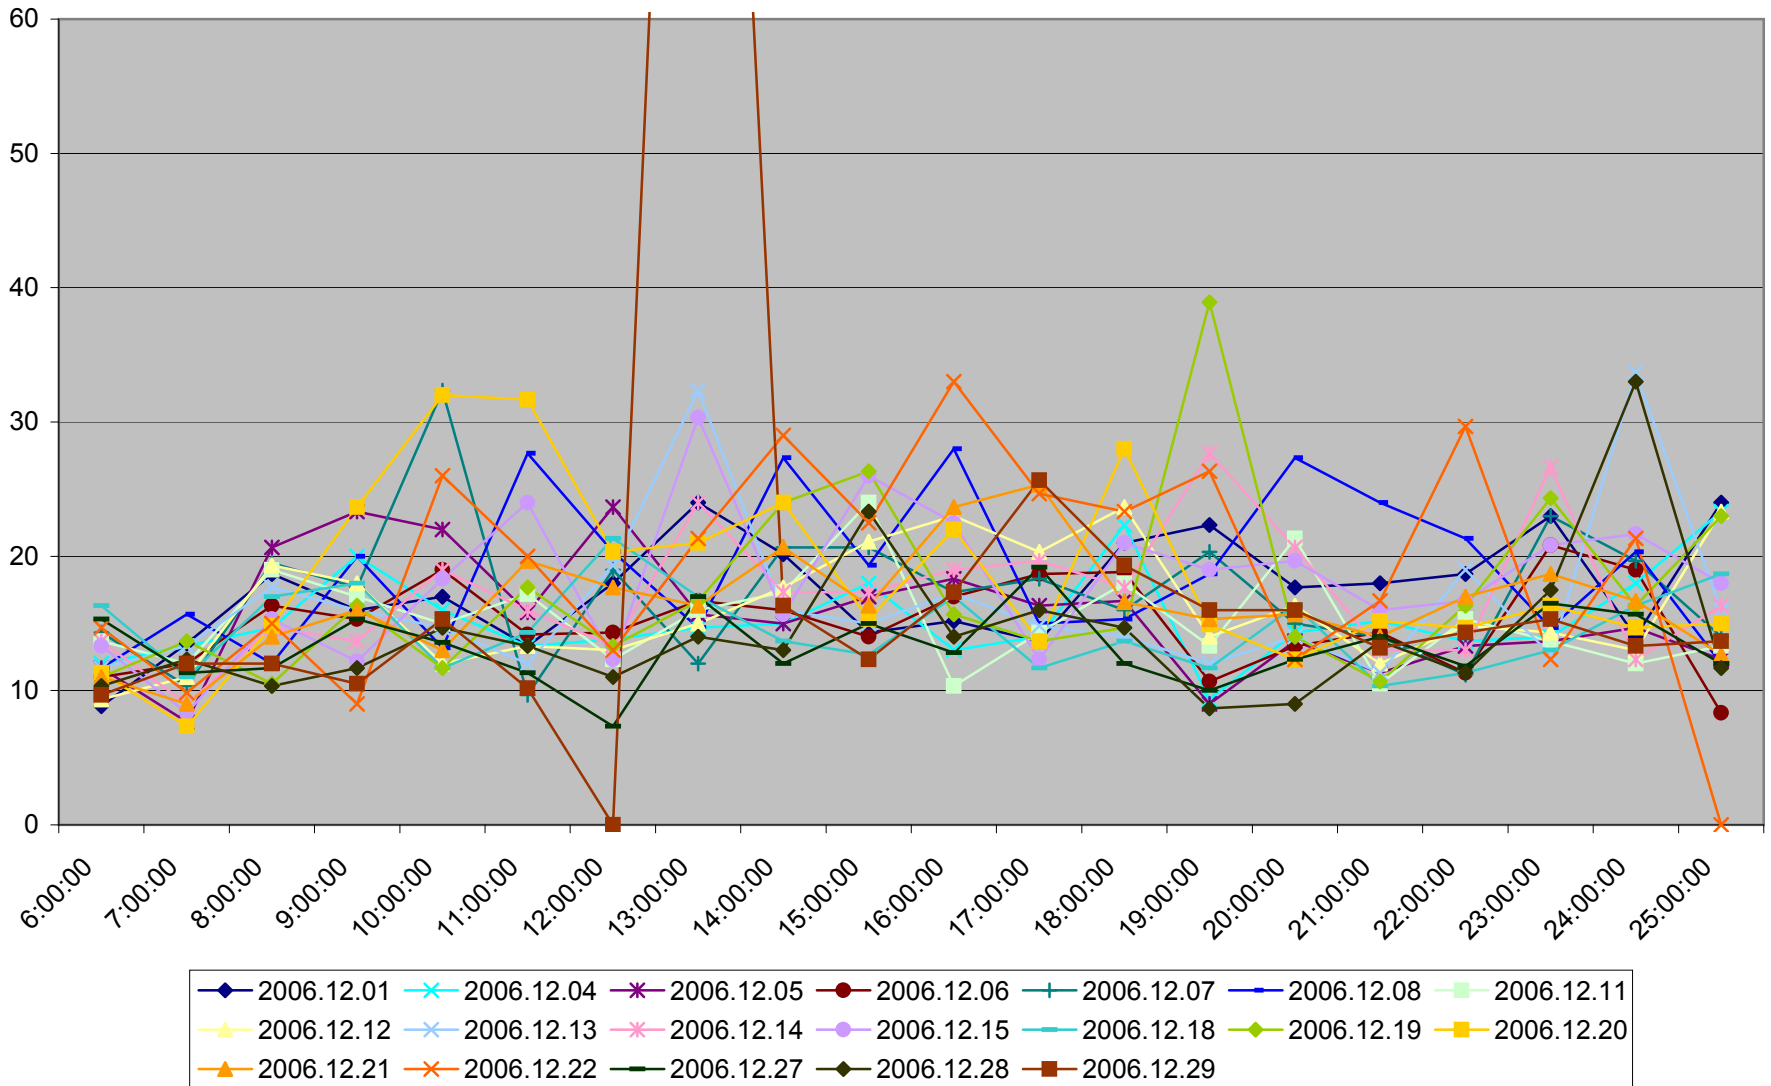

501 Queen Maximum Headway to Humber Loop Weekdays December 2006

501 Queen Average Headway to Humber Loop Saturdays December 2006

501 Queen Maximum Headway to Humber Loop Saturdays December 2006

501 Queen Average Headway to Humber Loop Sundays December 2006

501 Queen Maximum Headway to Humber Loop Sundays December 2006