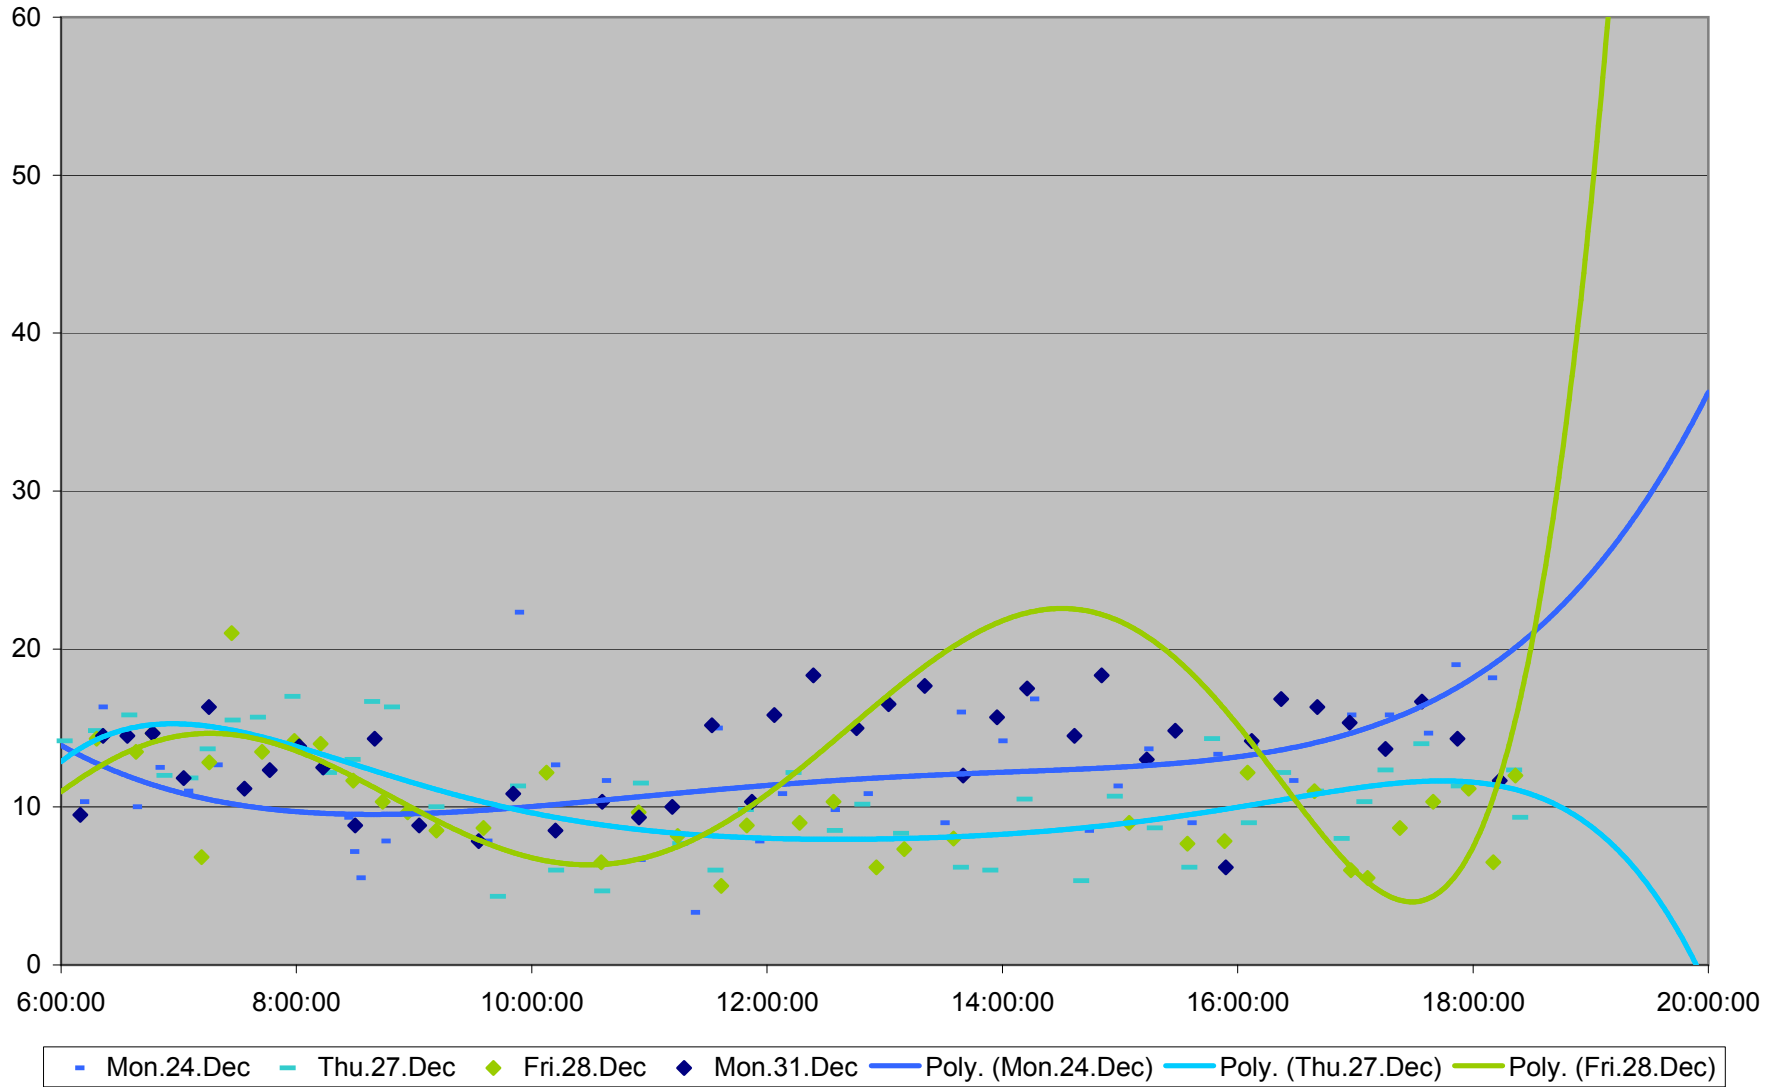

502 Downtowner Terminal Round Trip From University Ave. To McCaul Loop December 2007

502 Downtowner Terminal Round Trip From University Ave. To McCaul Loop December 2007

+ Mon.10.Dec - Tue.11.Dec - Wed.12.Dec ◇ Thu.13.Dec ■ Fri.14.Dec
— Poly. (Mon.10.Dec) — Poly. (Tue.11.Dec) — Poly. (Wed.12.Dec) — Poly. (Thu.13.Dec) — Poly. (Fri.14.Dec)

502 Downtowner Terminal Round Trip From University Ave. To McCaul Loop December 2007

502 Downtowner Terminal Round Trip From University Ave. To McCaul Loop December 2007

502 Downtowner Terminal Round Trip From University Ave. To McCaul Loop December 2007

- | | | | | | | | |
|--------------|--------------|--------------|--------------|--------------|--------------|--------------|--------------|
| ◆ Mon.3.Dec | ■ Tue.4.Dec | ▲ Wed.5.Dec | ✕ Thu.6.Dec | ✖ Fri.7.Dec | ● Mon.10.Dec | + Tue.11.Dec | - Wed.12.Dec |
| - Thu.13.Dec | ◇ Fri.14.Dec | ■ Mon.17.Dec | ▲ Tue.18.Dec | ✕ Wed.19.Dec | ✖ Thu.20.Dec | ● Fri.21.Dec | + Mon.24.Dec |
| - Thu.27.Dec | - Fri.28.Dec | ◆ Mon.31.Dec | | | | | |