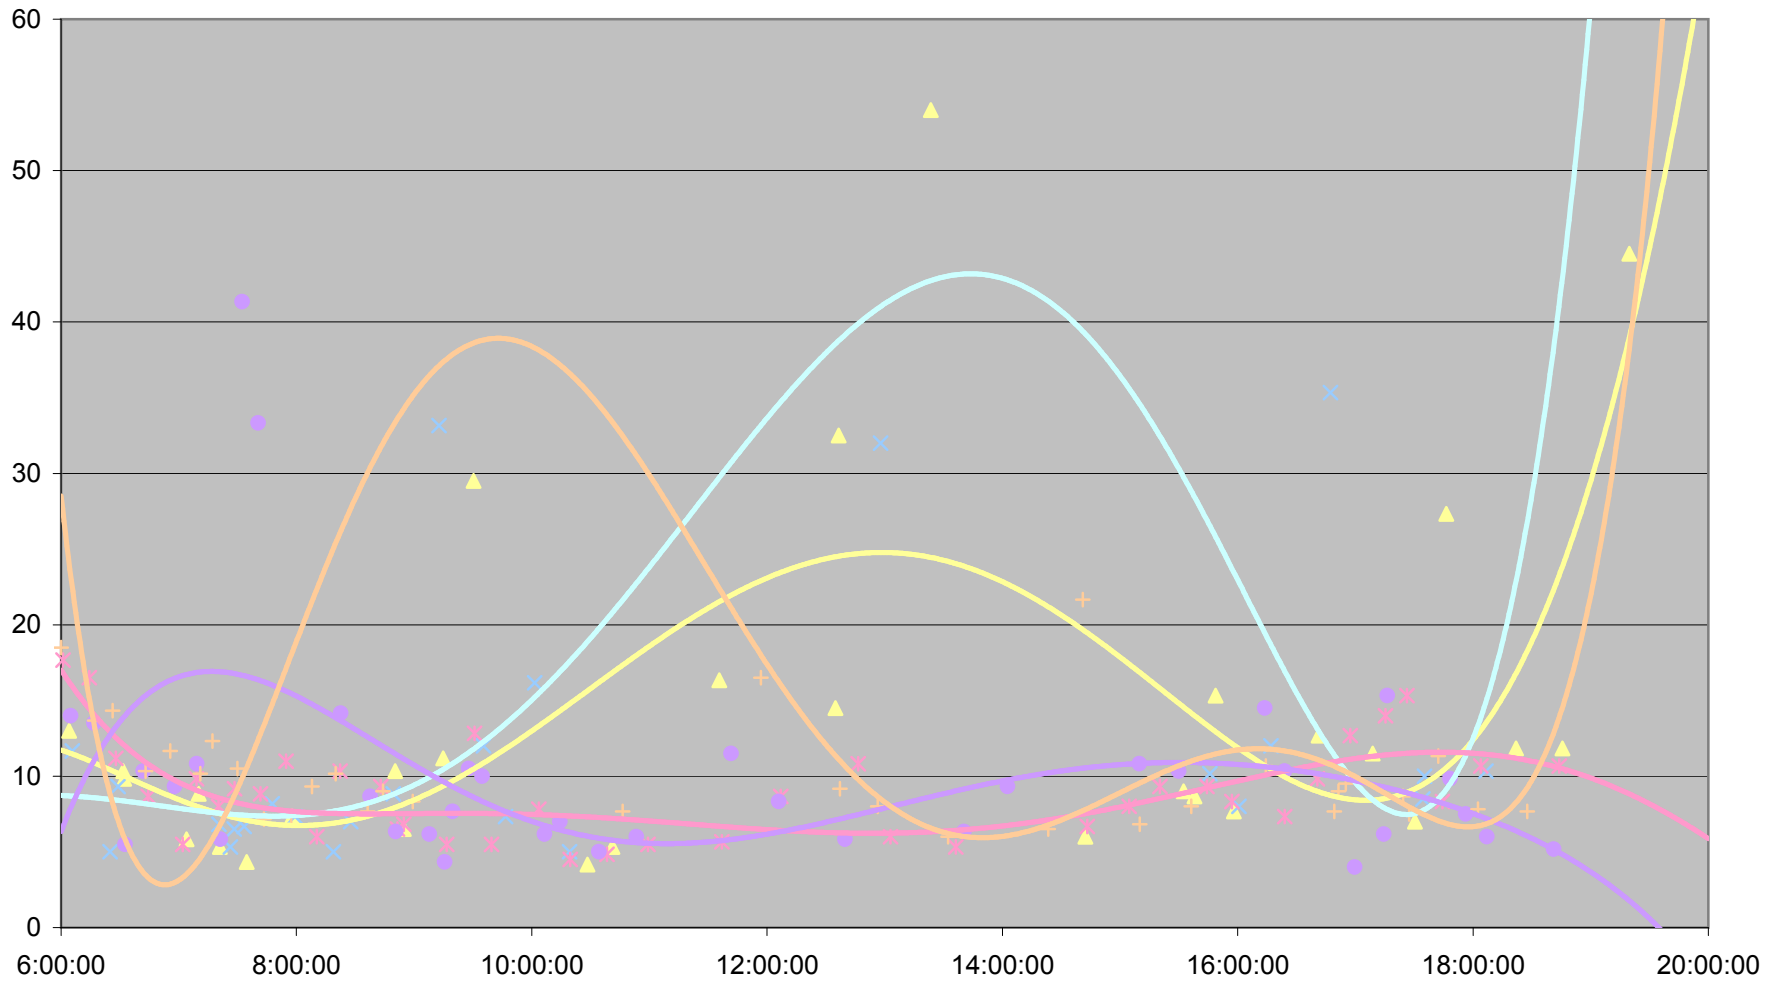

502 Downtowner Terminal Round Trip From University Ave. To McCaul Loop December 2007

502 Downtowner Terminal Round Trip From University Ave. To McCaul Loop December 2007

+ Mon.10.Dec - Tue.11.Dec - Wed.12.Dec ◇ Thu.13.Dec ■ Fri.14.Dec
— Poly. (Mon.10.Dec) — Poly. (Tue.11.Dec) — Poly. (Wed.12.Dec) — Poly. (Thu.13.Dec) — Poly. (Fri.14.Dec)

502 Downtowner Terminal Round Trip From University Ave. To McCaul Loop December 2007

502 Downtowner Terminal Round Trip From University Ave. To McCaul Loop December 2007

502 Downtowner Terminal Round Trip From University Ave. To McCaul Loop December 2007

- | | | | | | | | |
|--------------|--------------|--------------|--------------|--------------|--------------|--------------|--------------|
| ◆ Mon.3.Dec | ■ Tue.4.Dec | ▲ Wed.5.Dec | ✕ Thu.6.Dec | ✖ Fri.7.Dec | ● Mon.10.Dec | + Tue.11.Dec | - Wed.12.Dec |
| - Thu.13.Dec | ◇ Fri.14.Dec | ■ Mon.17.Dec | ▲ Tue.18.Dec | ✕ Wed.19.Dec | ✖ Thu.20.Dec | ● Fri.21.Dec | + Mon.24.Dec |
| - Thu.27.Dec | - Fri.28.Dec | ◆ Mon.31.Dec | | | | | |