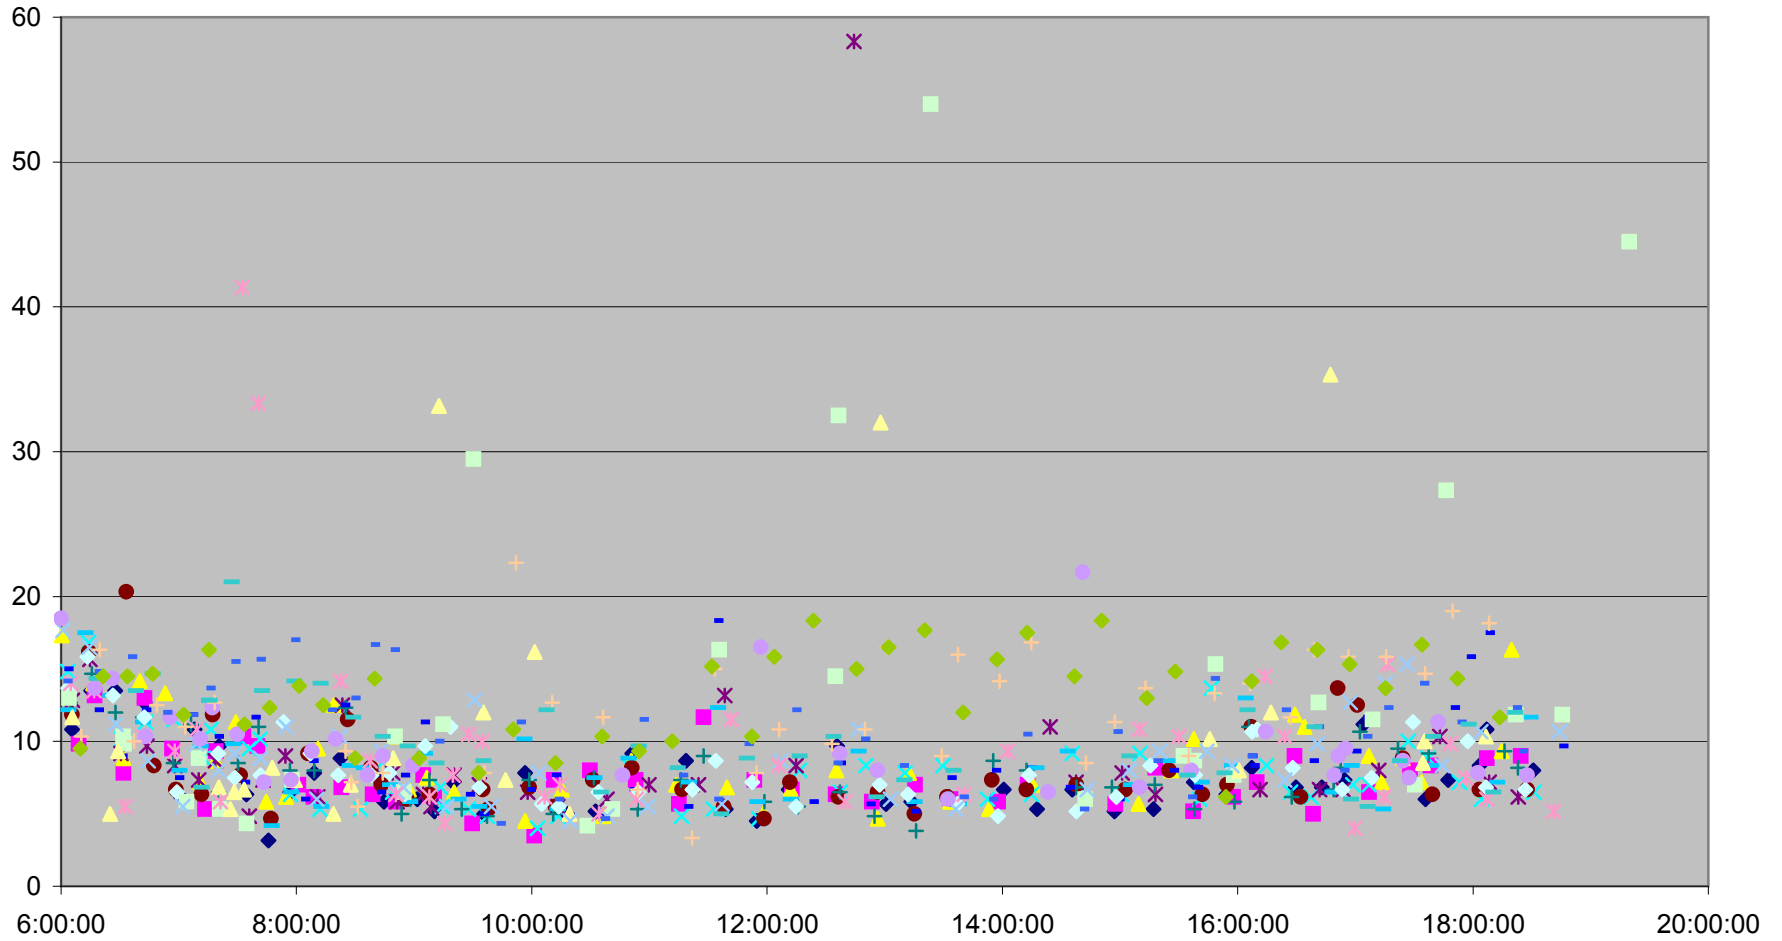

502 Downtowner Terminal Round Trip From University Ave. To McCaul Loop December 2007

502 Downtowner Terminal Round Trip From University Ave. To McCaul Loop December 2007

+ Mon.10.Dec - Tue.11.Dec - Wed.12.Dec ◇ Thu.13.Dec ■ Fri.14.Dec
— Poly. (Mon.10.Dec) — Poly. (Tue.11.Dec) — Poly. (Wed.12.Dec) — Poly. (Thu.13.Dec) — Poly. (Fri.14.Dec)

502 Downtowner Terminal Round Trip From University Ave. To McCaul Loop December 2007

502 Downtowner Terminal Round Trip From University Ave. To McCaul Loop December 2007

502 Downtowner Terminal Round Trip From University Ave. To McCaul Loop December 2007

- | | | | | | | | |
|--------------|--------------|--------------|--------------|--------------|--------------|--------------|--------------|
| ◆ Mon.3.Dec | ■ Tue.4.Dec | ▲ Wed.5.Dec | ✕ Thu.6.Dec | ✖ Fri.7.Dec | ● Mon.10.Dec | + Tue.11.Dec | - Wed.12.Dec |
| - Thu.13.Dec | ◇ Fri.14.Dec | ■ Mon.17.Dec | ▲ Tue.18.Dec | ✕ Wed.19.Dec | ✖ Thu.20.Dec | ● Fri.21.Dec | + Mon.24.Dec |
| - Thu.27.Dec | - Fri.28.Dec | ◆ Mon.31.Dec | | | | | |