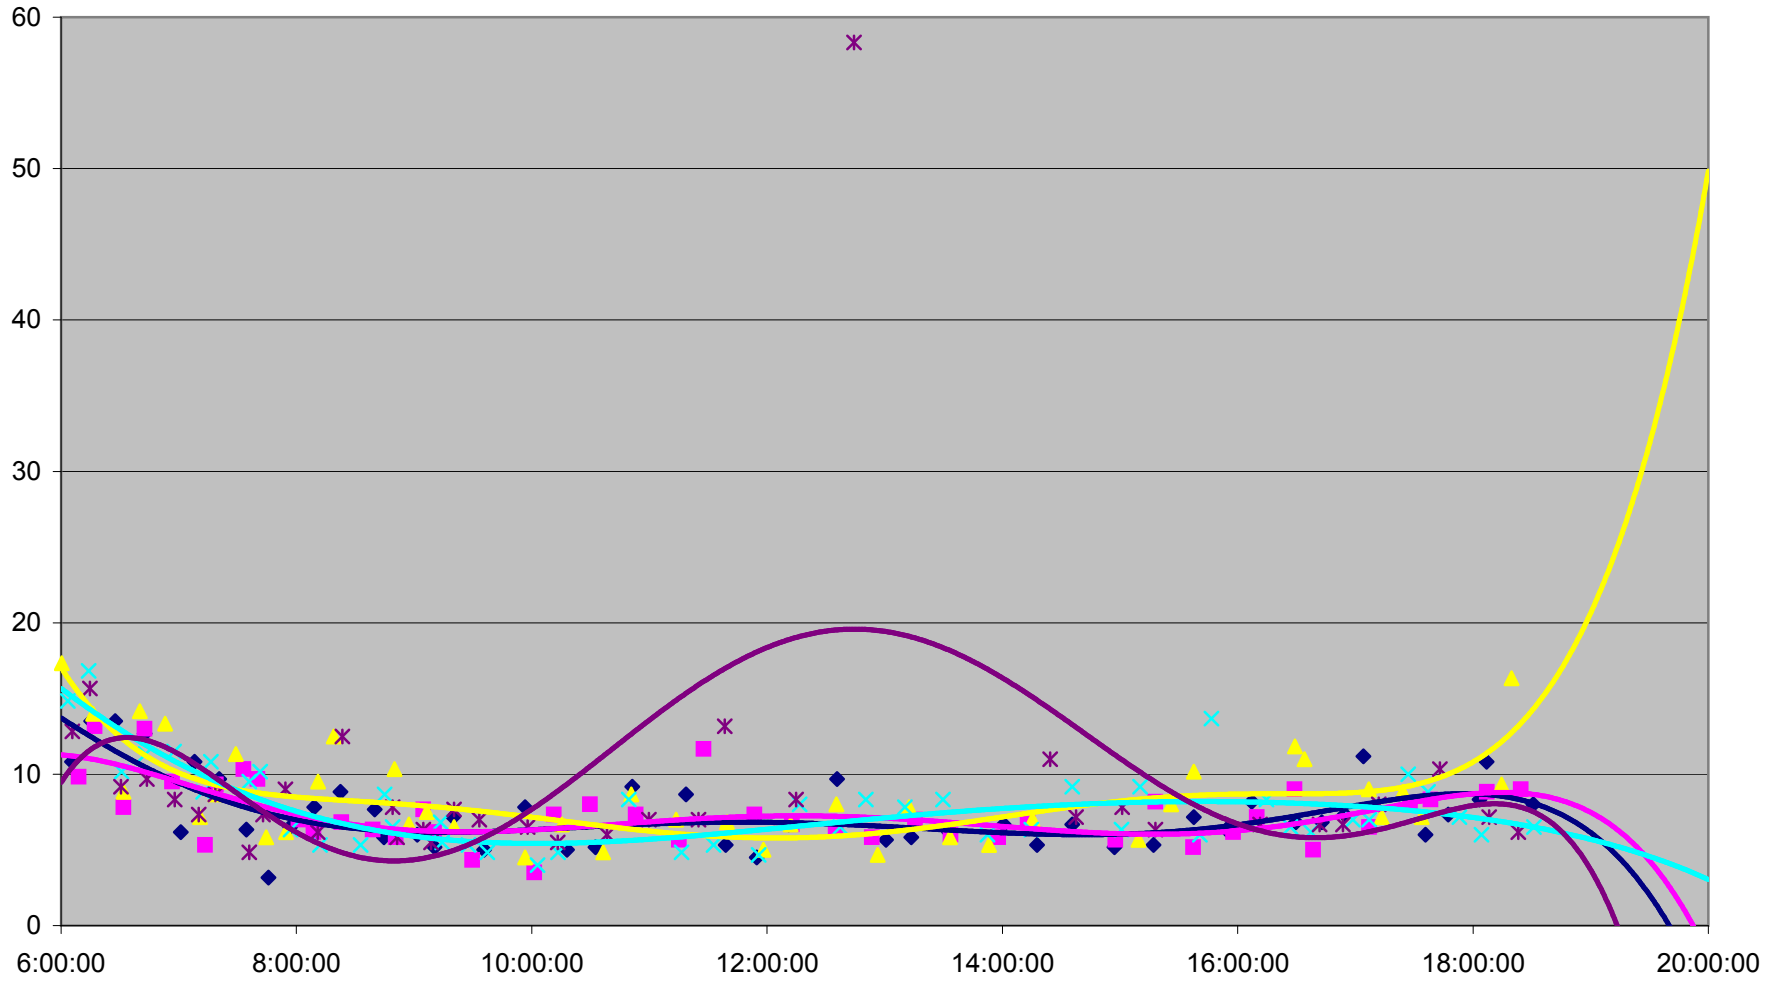

502 Downtowner Terminal Round Trip From University Ave. To McCaul Loop December 2007

502 Downtowner Terminal Round Trip From University Ave. To McCaul Loop December 2007

+ Mon.10.Dec - Tue.11.Dec - Wed.12.Dec ◇ Thu.13.Dec ■ Fri.14.Dec
— Poly. (Mon.10.Dec) — Poly. (Tue.11.Dec) — Poly. (Wed.12.Dec) — Poly. (Thu.13.Dec) — Poly. (Fri.14.Dec)

502 Downtowner Terminal Round Trip From University Ave. To McCaul Loop December 2007

502 Downtowner Terminal Round Trip From University Ave. To McCaul Loop December 2007

502 Downtowner Terminal Round Trip From University Ave. To McCaul Loop December 2007

- | | | | | | | | |
|--------------|--------------|--------------|--------------|--------------|--------------|--------------|--------------|
| ◆ Mon.3.Dec | ■ Tue.4.Dec | ▲ Wed.5.Dec | ✕ Thu.6.Dec | ✖ Fri.7.Dec | ● Mon.10.Dec | + Tue.11.Dec | - Wed.12.Dec |
| - Thu.13.Dec | ◇ Fri.14.Dec | ■ Mon.17.Dec | ▲ Tue.18.Dec | ✕ Wed.19.Dec | ✖ Thu.20.Dec | ● Fri.21.Dec | + Mon.24.Dec |
| - Thu.27.Dec | - Fri.28.Dec | ◆ Mon.31.Dec | | | | | |