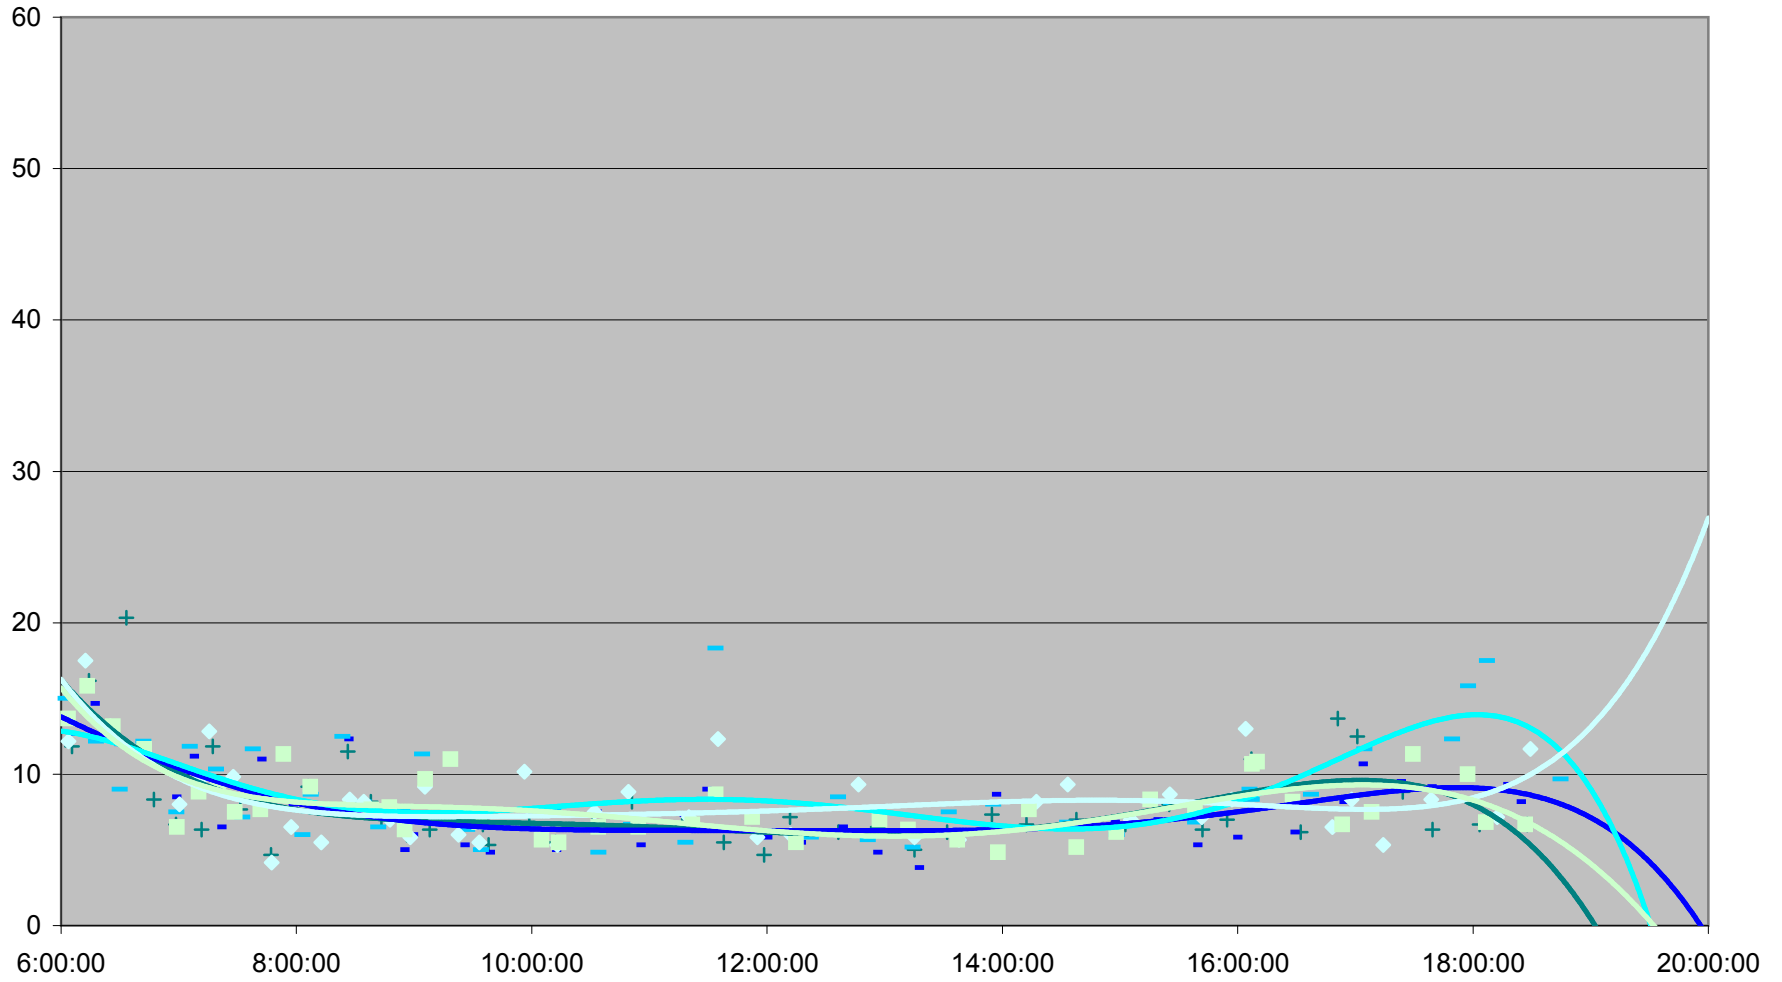

502 Downtowner Terminal Round Trip From University Ave. To McCaul Loop December 2007

502 Downtowner Terminal Round Trip From University Ave. To McCaul Loop December 2007

+ Mon.10.Dec - Tue.11.Dec - Wed.12.Dec ◇ Thu.13.Dec ■ Fri.14.Dec
— Poly. (Mon.10.Dec) — Poly. (Tue.11.Dec) — Poly. (Wed.12.Dec) — Poly. (Thu.13.Dec) — Poly. (Fri.14.Dec)

502 Downtowner Terminal Round Trip From University Ave. To McCaul Loop December 2007

502 Downtowner Terminal Round Trip From University Ave. To McCaul Loop December 2007

502 Downtowner Terminal Round Trip From University Ave. To McCaul Loop December 2007

- | | | | | | | | |
|--------------|--------------|--------------|--------------|--------------|--------------|--------------|--------------|
| ◆ Mon.3.Dec | ■ Tue.4.Dec | ▲ Wed.5.Dec | ✕ Thu.6.Dec | ✖ Fri.7.Dec | ● Mon.10.Dec | + Tue.11.Dec | - Wed.12.Dec |
| - Thu.13.Dec | ◇ Fri.14.Dec | ■ Mon.17.Dec | ▲ Tue.18.Dec | ✕ Wed.19.Dec | ✖ Thu.20.Dec | ● Fri.21.Dec | + Mon.24.Dec |
| - Thu.27.Dec | - Fri.28.Dec | ◆ Mon.31.Dec | | | | | |