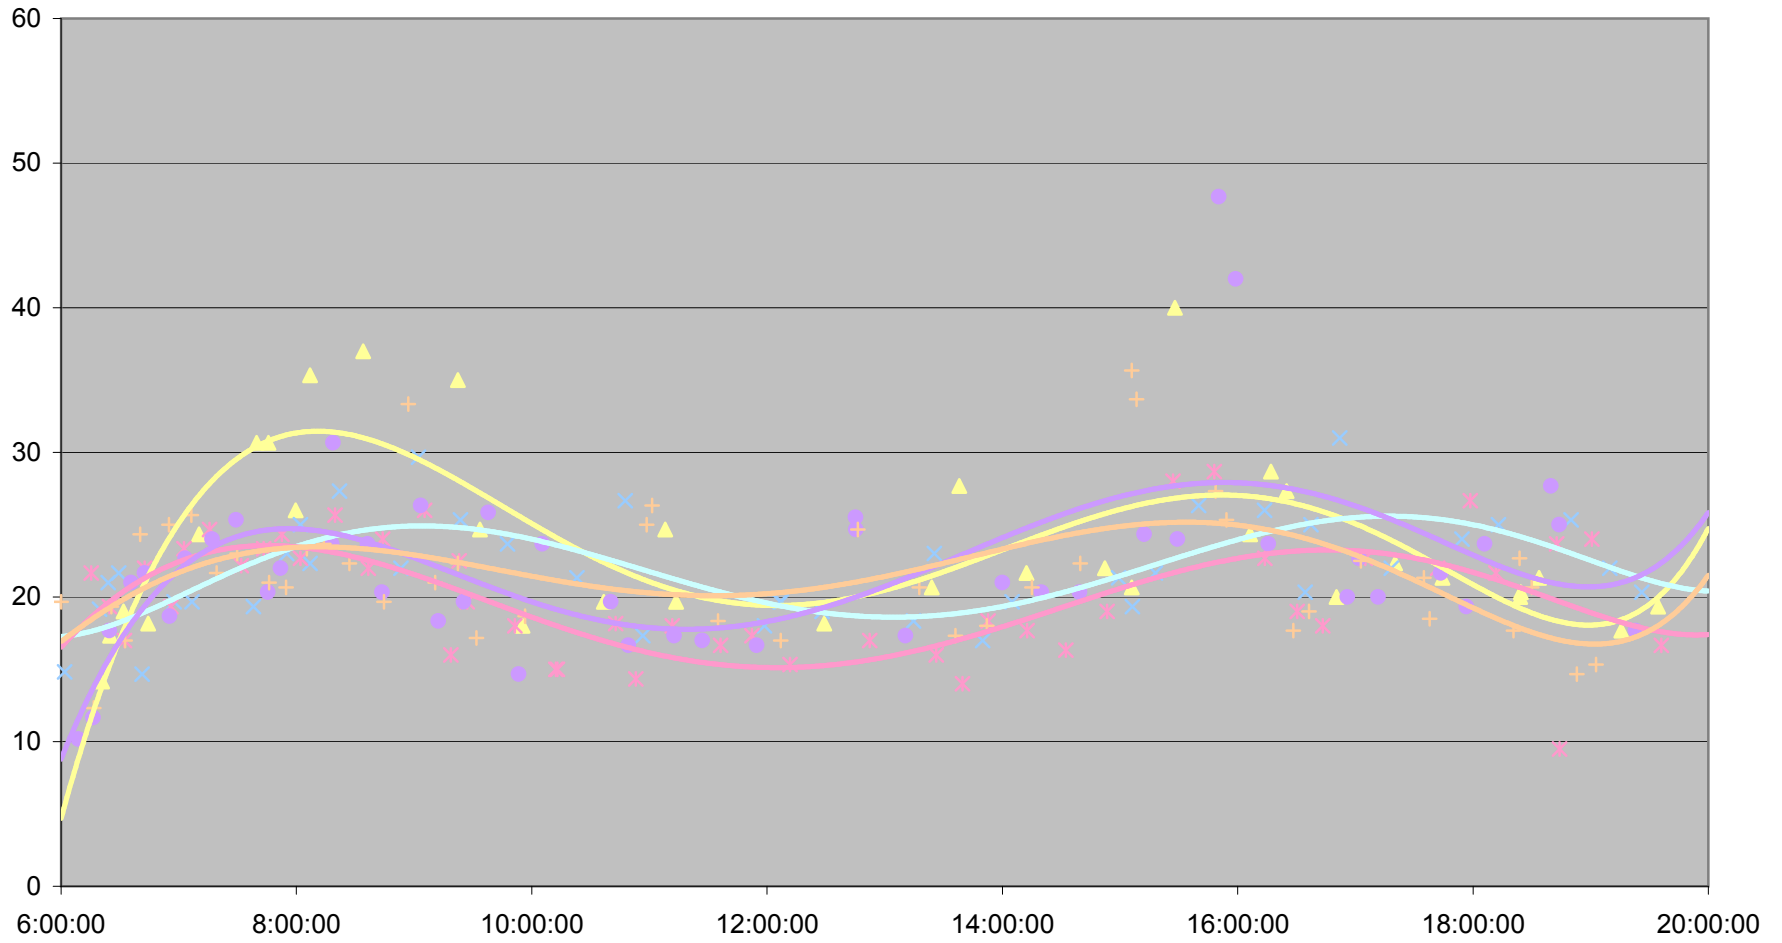

502 Downtowner Terminal Round Trip From Woodbine Ave. To Bingham Loop December 2007

502 Downtowner Terminal Round Trip From Woodbine Ave. To Bingham Loop December 2007

502 Downtowner Terminal Round Trip From Woodbine Ave. To Bingham Loop December 2007

502 Downtowner Terminal Round Trip From Woodbine Ave. To Bingham Loop December 2007

502 Downtowner Terminal Round Trip From Woodbine Ave. To Bingham Loop December 2007

- | | | | | | | | |
|--------------|--------------|--------------|--------------|--------------|--------------|--------------|--------------|
| ◆ Mon.3.Dec | ■ Tue.4.Dec | ▲ Wed.5.Dec | × Thu.6.Dec | × Fri.7.Dec | ● Mon.10.Dec | + Tue.11.Dec | - Wed.12.Dec |
| - Thu.13.Dec | ◇ Fri.14.Dec | ■ Mon.17.Dec | ▲ Tue.18.Dec | × Wed.19.Dec | × Thu.20.Dec | ● Fri.21.Dec | + Mon.24.Dec |
| - Thu.27.Dec | - Fri.28.Dec | ◆ Mon.31.Dec | | | | | |