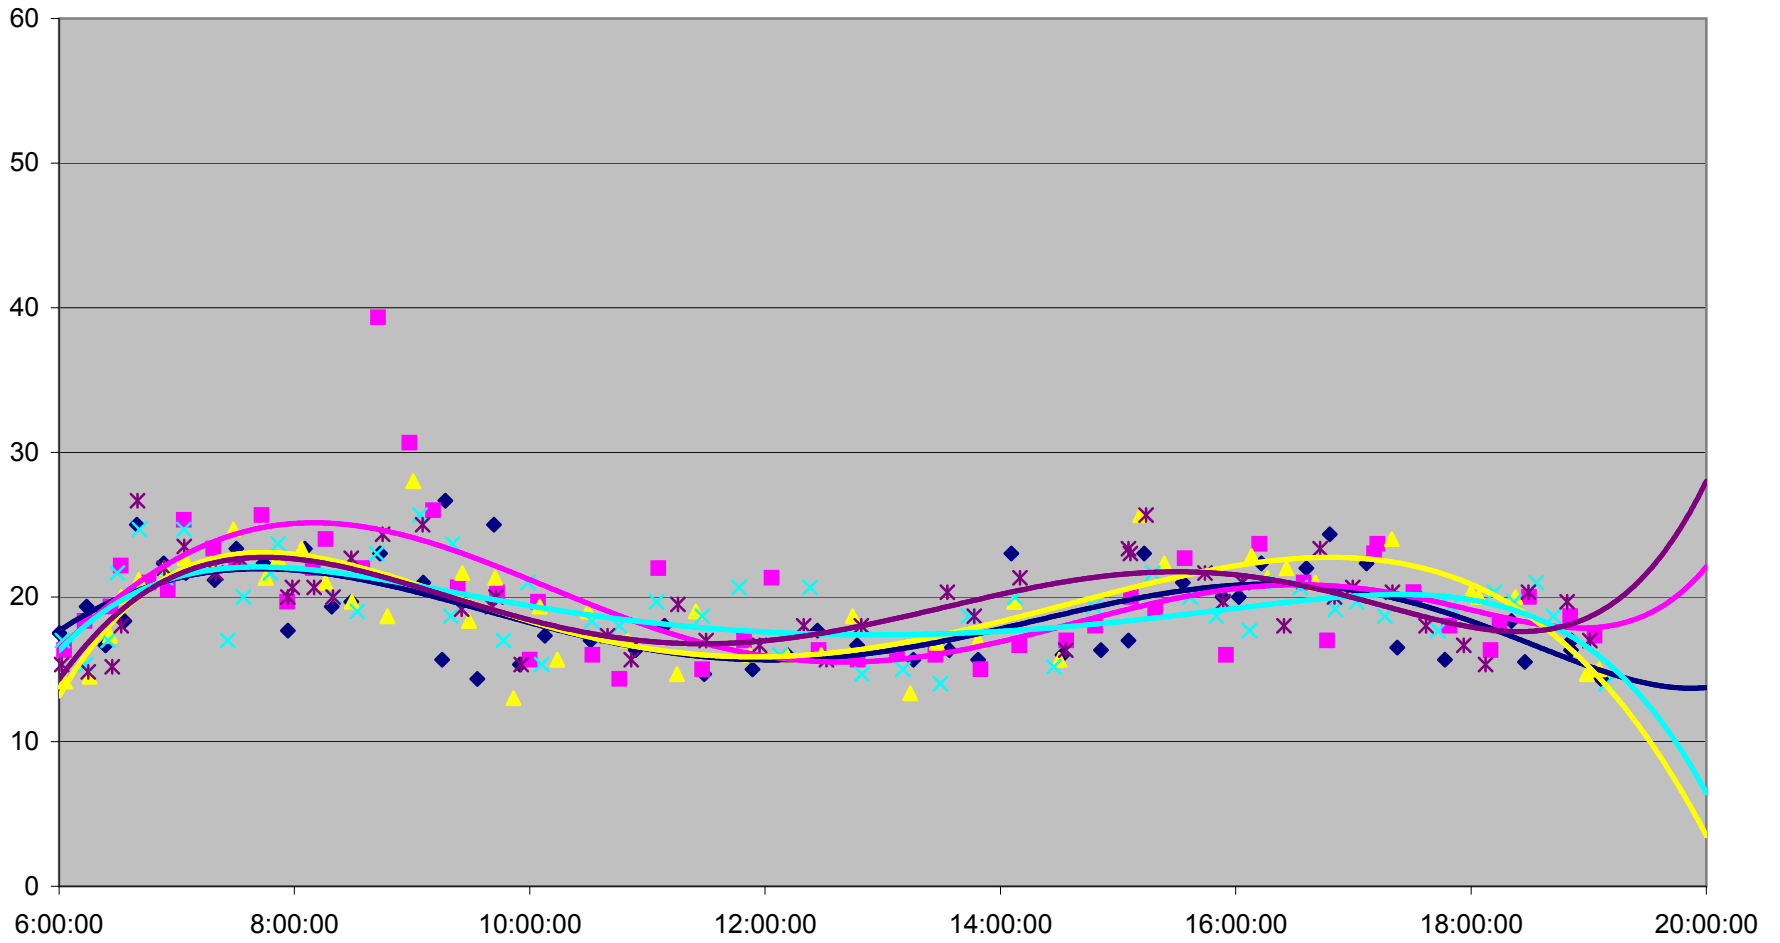

502 Downtowner Terminal Round Trip From Woodbine Ave. To Bingham Loop December 2007

502 Downtowner Terminal Round Trip From Woodbine Ave. To Bingham Loop December 2007

502 Downtowner Terminal Round Trip From Woodbine Ave. To Bingham Loop December 2007

502 Downtowner Terminal Round Trip From Woodbine Ave. To Bingham Loop December 2007

502 Downtowner Terminal Round Trip From Woodbine Ave. To Bingham Loop December 2007

- | | | | | | | | |
|--------------|--------------|--------------|--------------|--------------|--------------|--------------|--------------|
| ◆ Mon.3.Dec | ■ Tue.4.Dec | ▲ Wed.5.Dec | × Thu.6.Dec | × Fri.7.Dec | ● Mon.10.Dec | + Tue.11.Dec | - Wed.12.Dec |
| - Thu.13.Dec | ◇ Fri.14.Dec | ■ Mon.17.Dec | ▲ Tue.18.Dec | × Wed.19.Dec | × Thu.20.Dec | ● Fri.21.Dec | + Mon.24.Dec |
| - Thu.27.Dec | - Fri.28.Dec | ◆ Mon.31.Dec | | | | | |