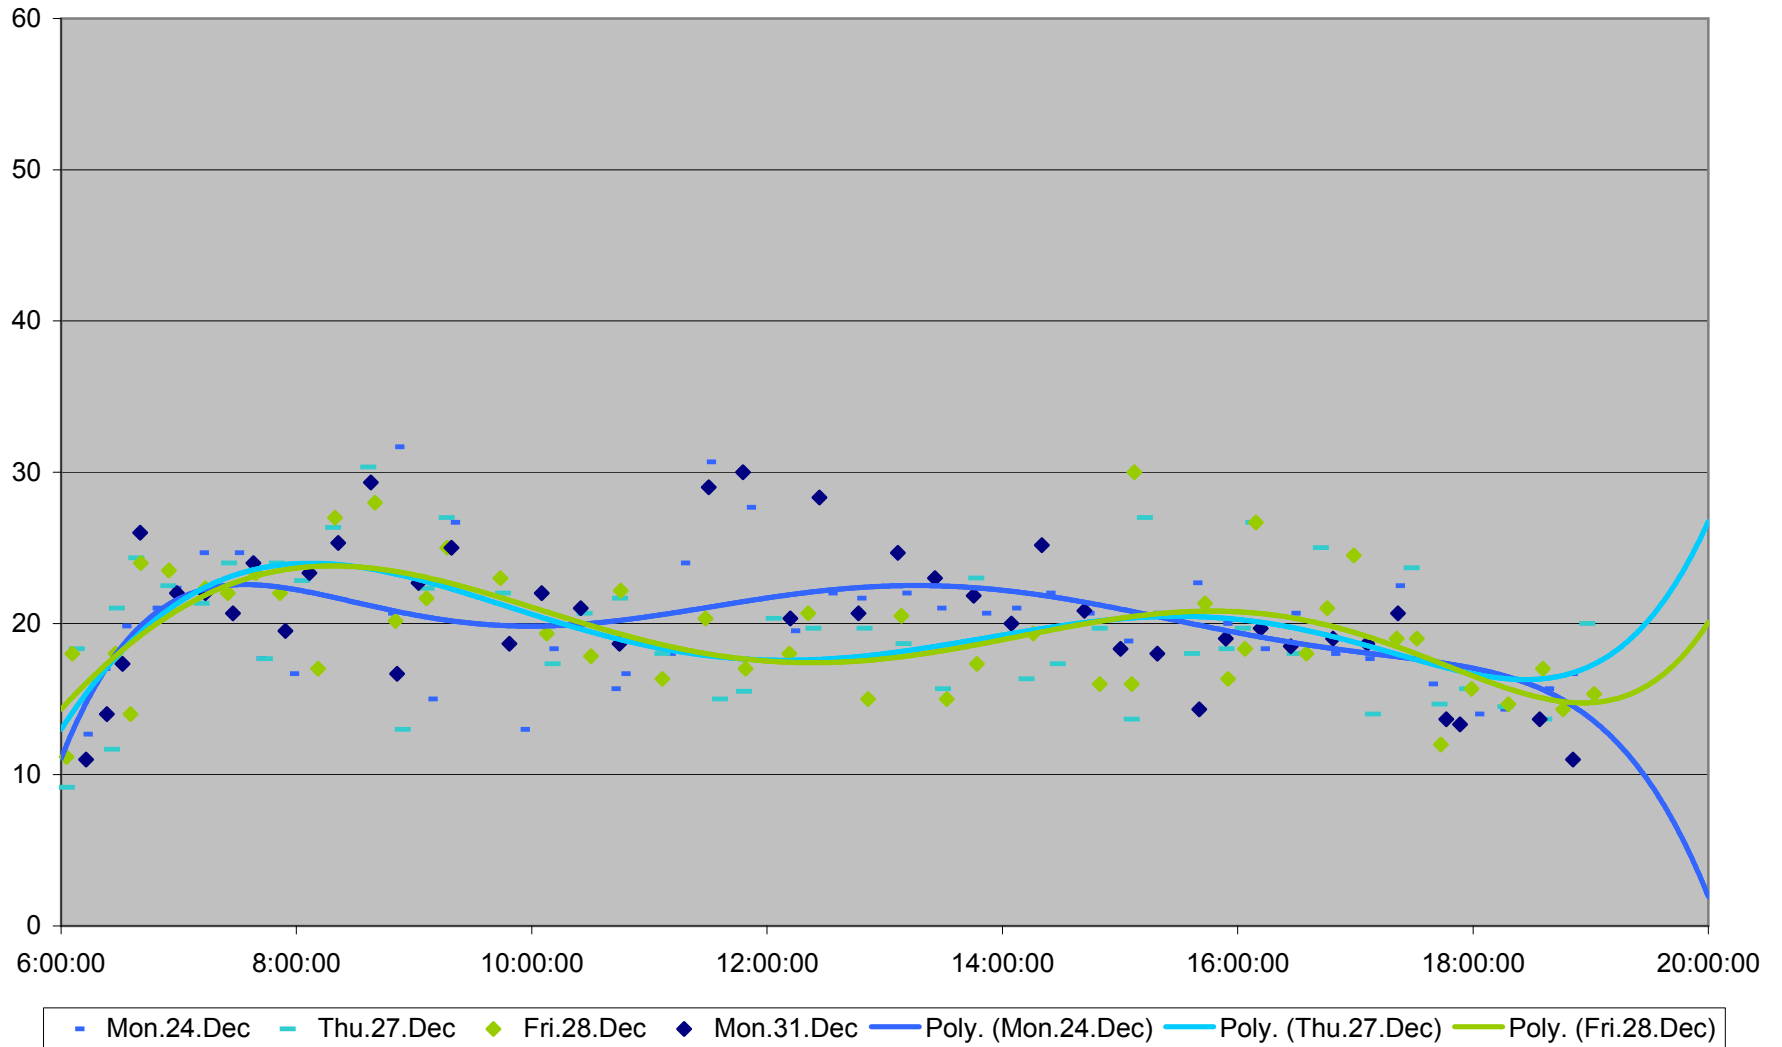

502 Downtowner Terminal Round Trip From Woodbine Ave. To Bingham Loop December 2007

502 Downtowner Terminal Round Trip From Woodbine Ave. To Bingham Loop December 2007

502 Downtowner Terminal Round Trip From Woodbine Ave. To Bingham Loop December 2007

502 Downtowner Terminal Round Trip From Woodbine Ave. To Bingham Loop December 2007

502 Downtowner Terminal Round Trip From Woodbine Ave. To Bingham Loop December 2007

- | | | | | | | | |
|--------------|--------------|--------------|--------------|--------------|--------------|--------------|--------------|
| ◆ Mon.3.Dec | ■ Tue.4.Dec | ▲ Wed.5.Dec | × Thu.6.Dec | × Fri.7.Dec | ● Mon.10.Dec | + Tue.11.Dec | - Wed.12.Dec |
| - Thu.13.Dec | ◇ Fri.14.Dec | ■ Mon.17.Dec | ▲ Tue.18.Dec | × Wed.19.Dec | × Thu.20.Dec | ● Fri.21.Dec | + Mon.24.Dec |
| - Thu.27.Dec | - Fri.28.Dec | ◆ Mon.31.Dec | | | | | |