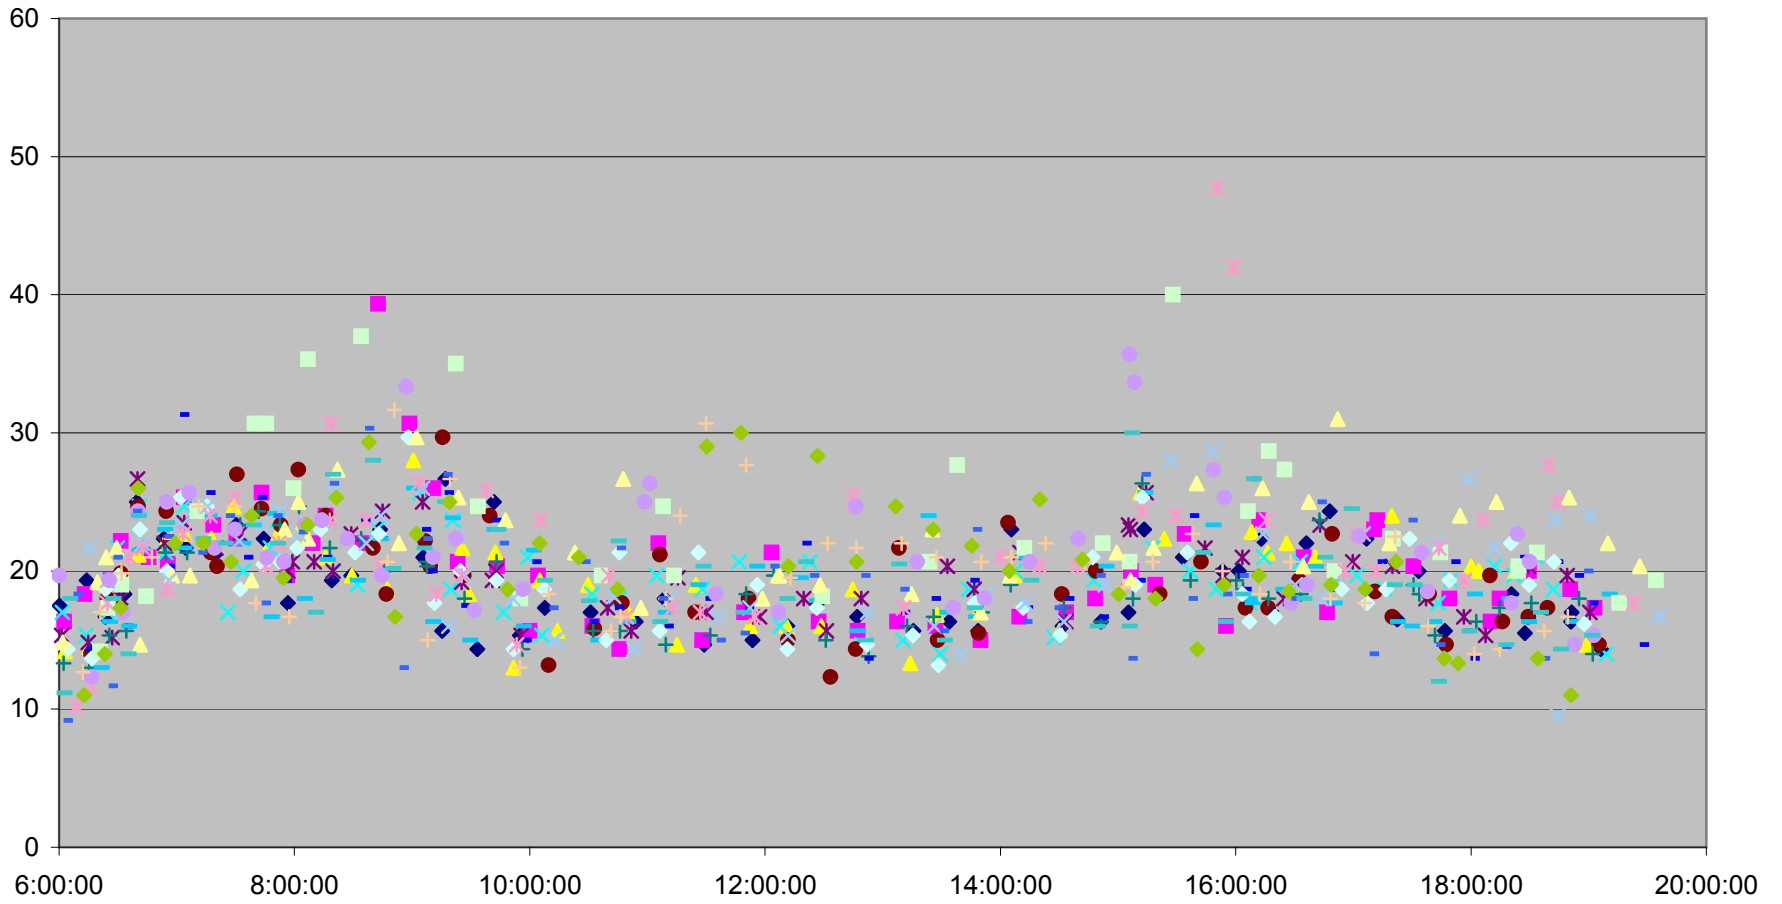

502 Downtowner Terminal Round Trip From Woodbine Ave. To Bingham Loop December 2007

502 Downtowner Terminal Round Trip From Woodbine Ave. To Bingham Loop December 2007

502 Downtowner Terminal Round Trip From Woodbine Ave. To Bingham Loop December 2007

502 Downtowner Terminal Round Trip From Woodbine Ave. To Bingham Loop December 2007

502 Downtowner Terminal Round Trip From Woodbine Ave. To Bingham Loop December 2007

- | | | | | | | | |
|--------------|--------------|--------------|--------------|--------------|--------------|--------------|--------------|
| ◆ Mon.3.Dec | ■ Tue.4.Dec | ▲ Wed.5.Dec | × Thu.6.Dec | × Fri.7.Dec | ● Mon.10.Dec | + Tue.11.Dec | - Wed.12.Dec |
| - Thu.13.Dec | ◇ Fri.14.Dec | ■ Mon.17.Dec | ▲ Tue.18.Dec | × Wed.19.Dec | × Thu.20.Dec | ● Fri.21.Dec | + Mon.24.Dec |
| - Thu.27.Dec | - Fri.28.Dec | ◆ Mon.31.Dec | | | | | |