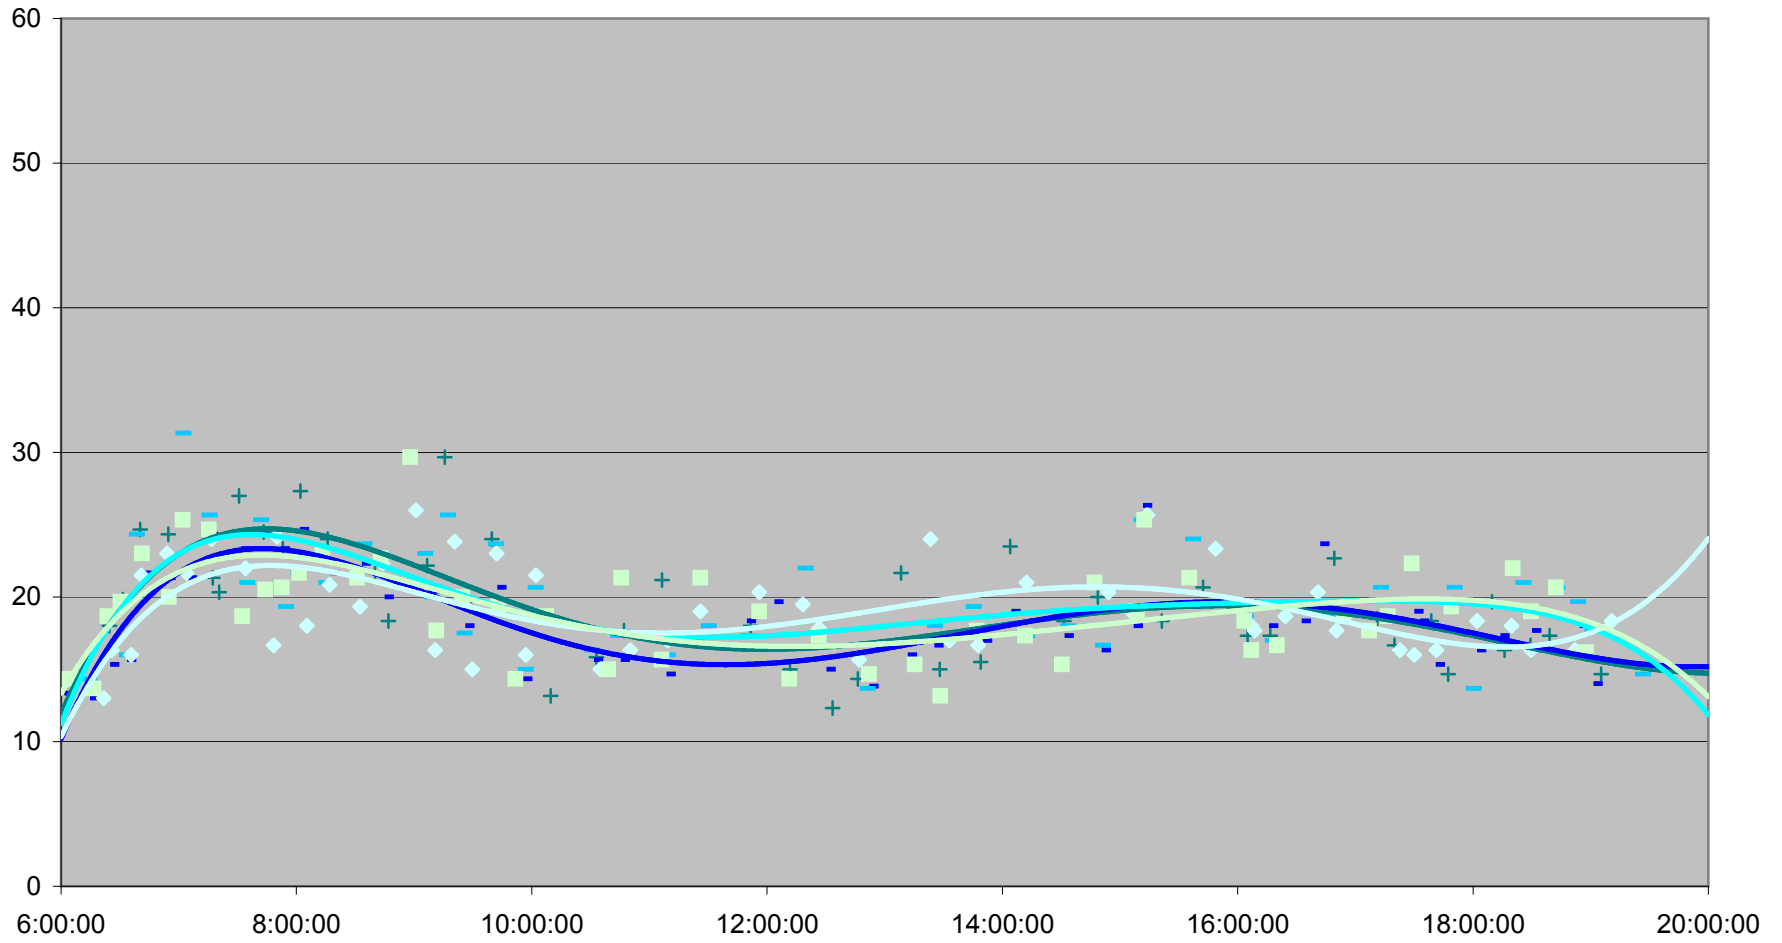

502 Downtowner Terminal Round Trip From Woodbine Ave. To Bingham Loop December 2007

502 Downtowner Terminal Round Trip From Woodbine Ave. To Bingham Loop December 2007

502 Downtowner Terminal Round Trip From Woodbine Ave. To Bingham Loop December 2007

502 Downtowner Terminal Round Trip From Woodbine Ave. To Bingham Loop December 2007

502 Downtowner Terminal Round Trip From Woodbine Ave. To Bingham Loop December 2007

- | | | | | | | | |
|--------------|--------------|--------------|--------------|--------------|--------------|--------------|--------------|
| ◆ Mon.3.Dec | ■ Tue.4.Dec | ▲ Wed.5.Dec | × Thu.6.Dec | × Fri.7.Dec | ● Mon.10.Dec | + Tue.11.Dec | - Wed.12.Dec |
| - Thu.13.Dec | ◇ Fri.14.Dec | ■ Mon.17.Dec | ▲ Tue.18.Dec | × Wed.19.Dec | × Thu.20.Dec | ● Fri.21.Dec | + Mon.24.Dec |
| - Thu.27.Dec | - Fri.28.Dec | ◆ Mon.31.Dec | | | | | |