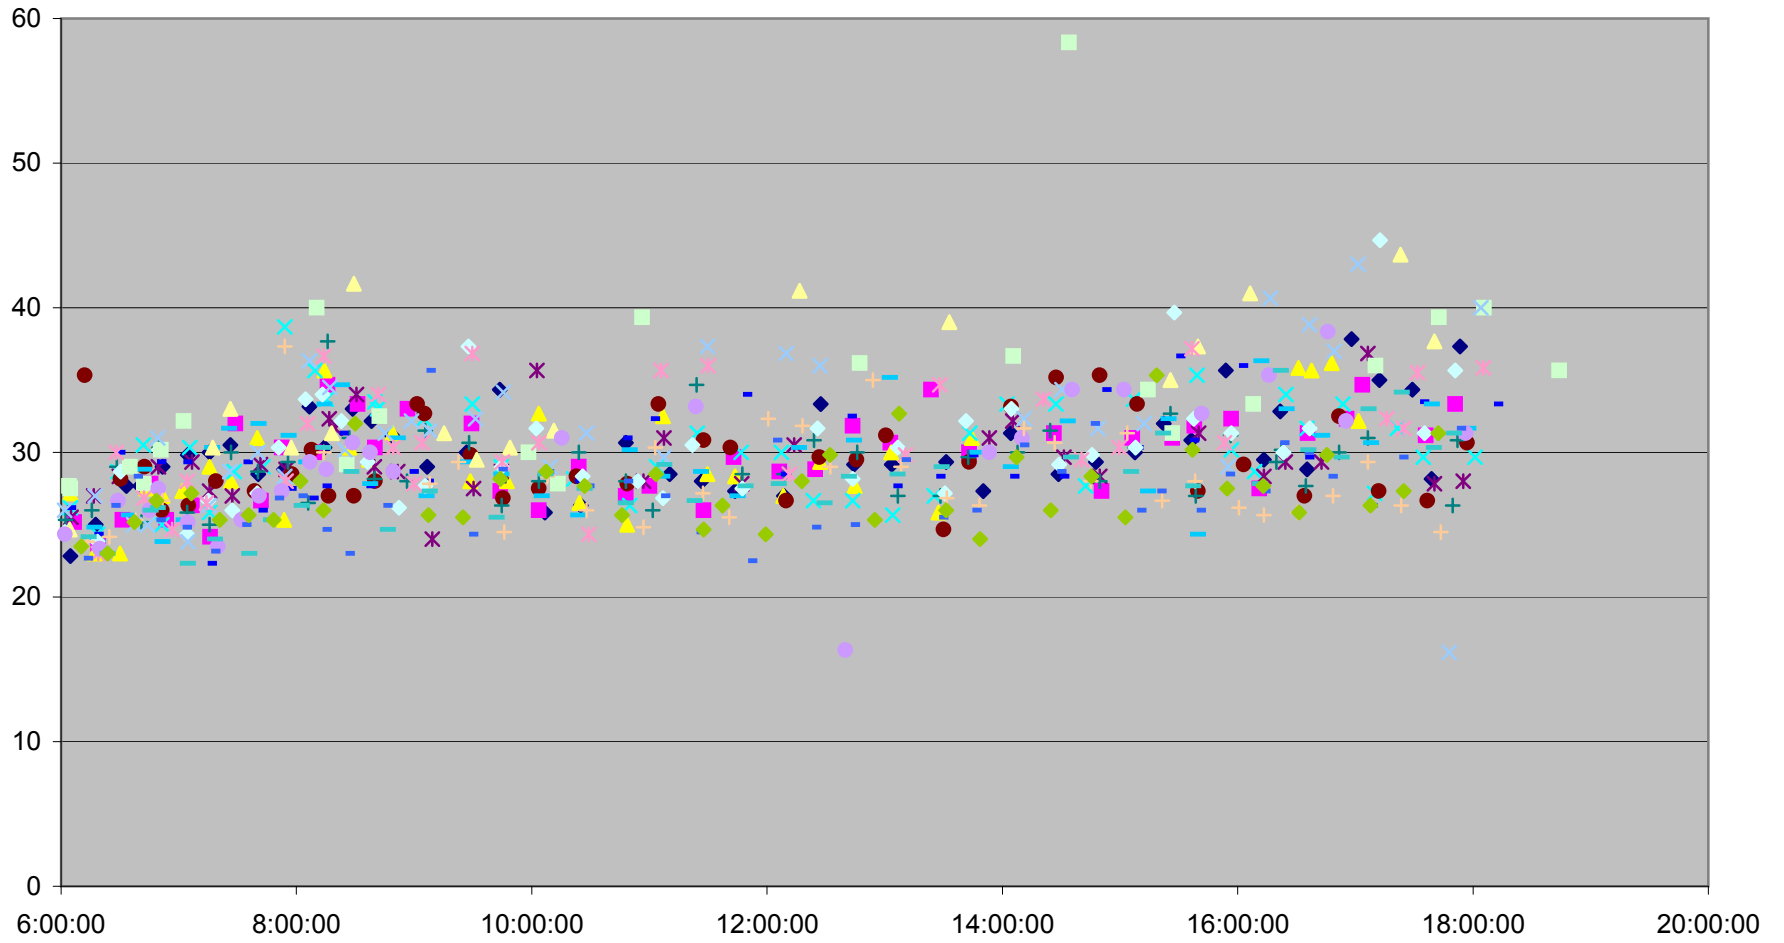

502 Downtowner Link Times From Woodbine Ave. To University Ave. Westbound December 2007

502 Downtowner Link Times From Woodbine Ave. To University Ave. Westbound December 2007

502 Downtowner Link Times From Woodbine Ave. To University Ave. Westbound December 2007

502 Downtowner Link Times From Woodbine Ave. To University Ave. Westbound December 2007

502 Downtowner Link Times From Woodbine Ave. To University Ave. Westbound December 2007

- | | | | | | | | | | | | |
|----------|----------|----------|----------|----------|----------|----------|----------|----------|----------|----------|----------|
| ◆ Mon.3 | ■ Tue.4 | ▲ Wed.5 | ✕ Thu.6 | ✖ Fri.7 | ● Mon.10 | + Tue.11 | - Wed.12 | - Thu.13 | ◆ Fri.14 | ■ Mon.17 | ▲ Tue.18 |
| ✕ Wed.19 | ✖ Thu.20 | ● Fri.21 | + Mon.24 | - Thu.27 | - Fri.28 | ◆ Mon.31 | | | | | |