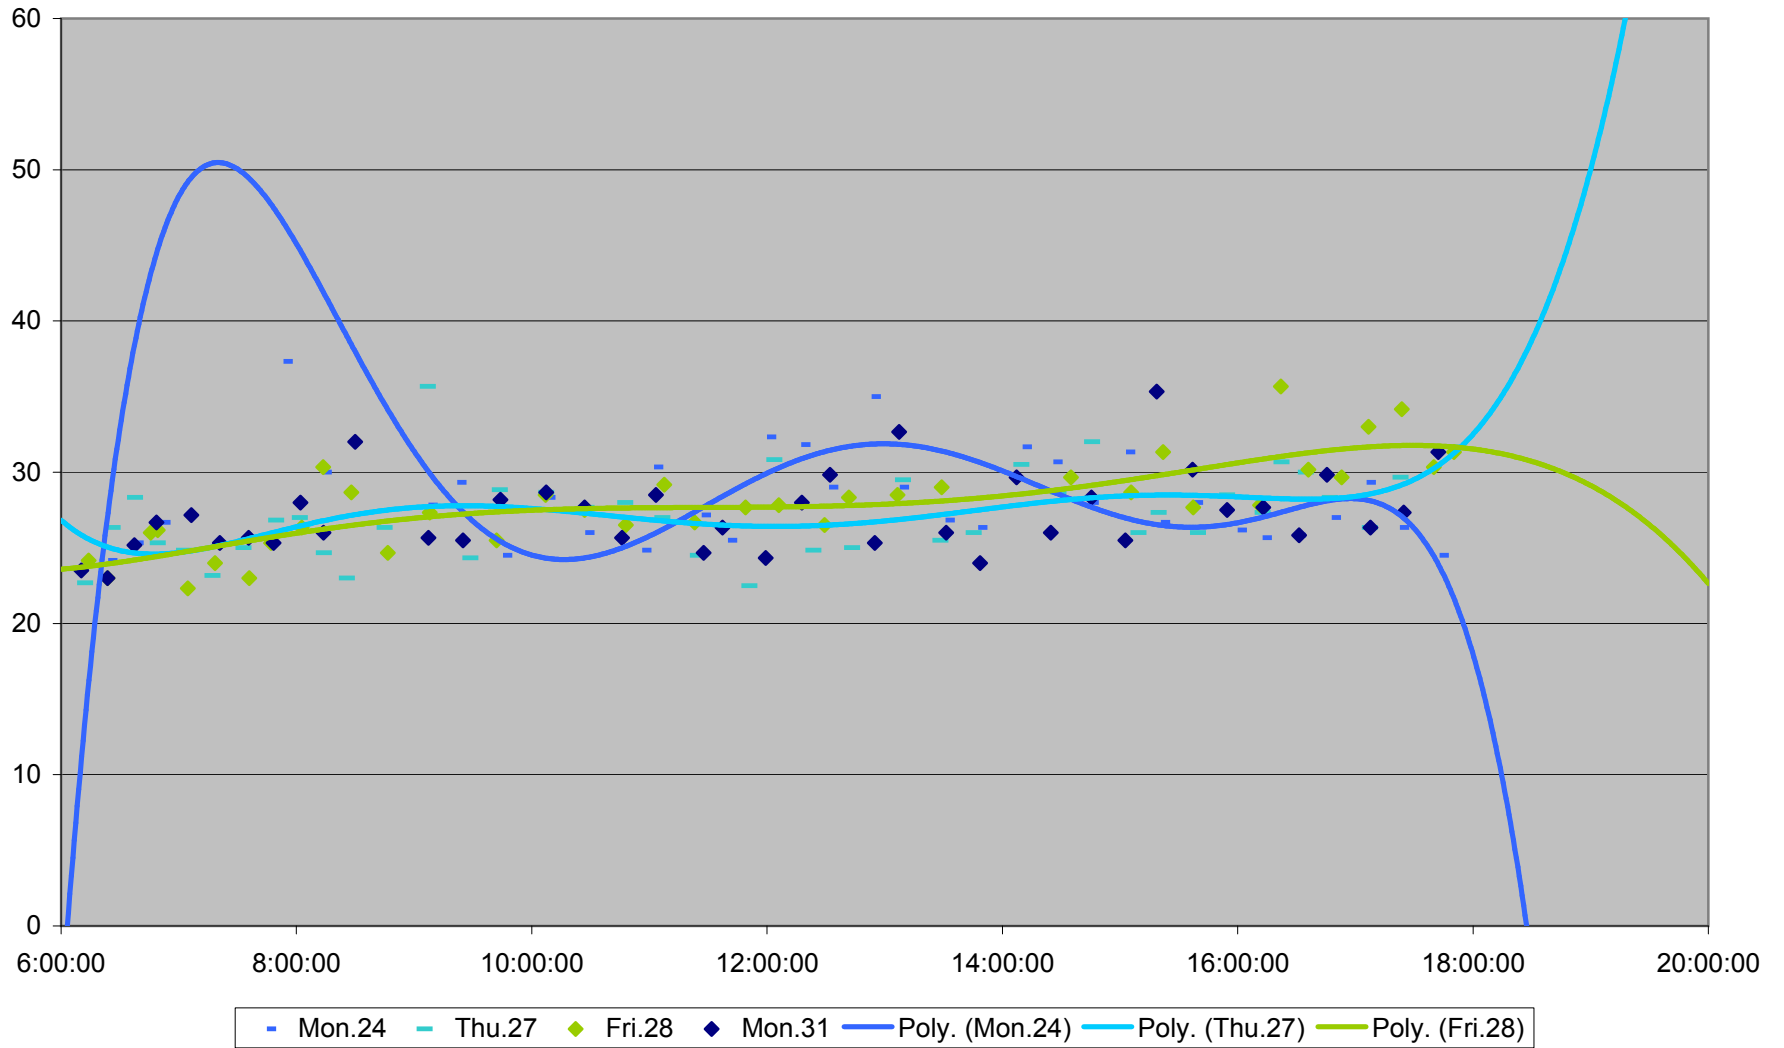

502 Downtowner Link Times From Woodbine Ave. To University Ave. Westbound December 2007

502 Downtowner Link Times From Woodbine Ave. To University Ave. Westbound December 2007

502 Downtowner Link Times From Woodbine Ave. To University Ave. Westbound December 2007

502 Downtowner Link Times From Woodbine Ave. To University Ave. Westbound December 2007

502 Downtowner Link Times From Woodbine Ave. To University Ave. Westbound December 2007

- | | | | | | | | | | | | |
|----------|----------|----------|----------|----------|----------|----------|----------|----------|----------|----------|----------|
| ◆ Mon.3 | ■ Tue.4 | ▲ Wed.5 | ✕ Thu.6 | ✖ Fri.7 | ● Mon.10 | + Tue.11 | - Wed.12 | - Thu.13 | ◆ Fri.14 | ■ Mon.17 | ▲ Tue.18 |
| ✕ Wed.19 | ✖ Thu.20 | ● Fri.21 | + Mon.24 | - Thu.27 | - Fri.28 | ◆ Mon.31 | | | | | |