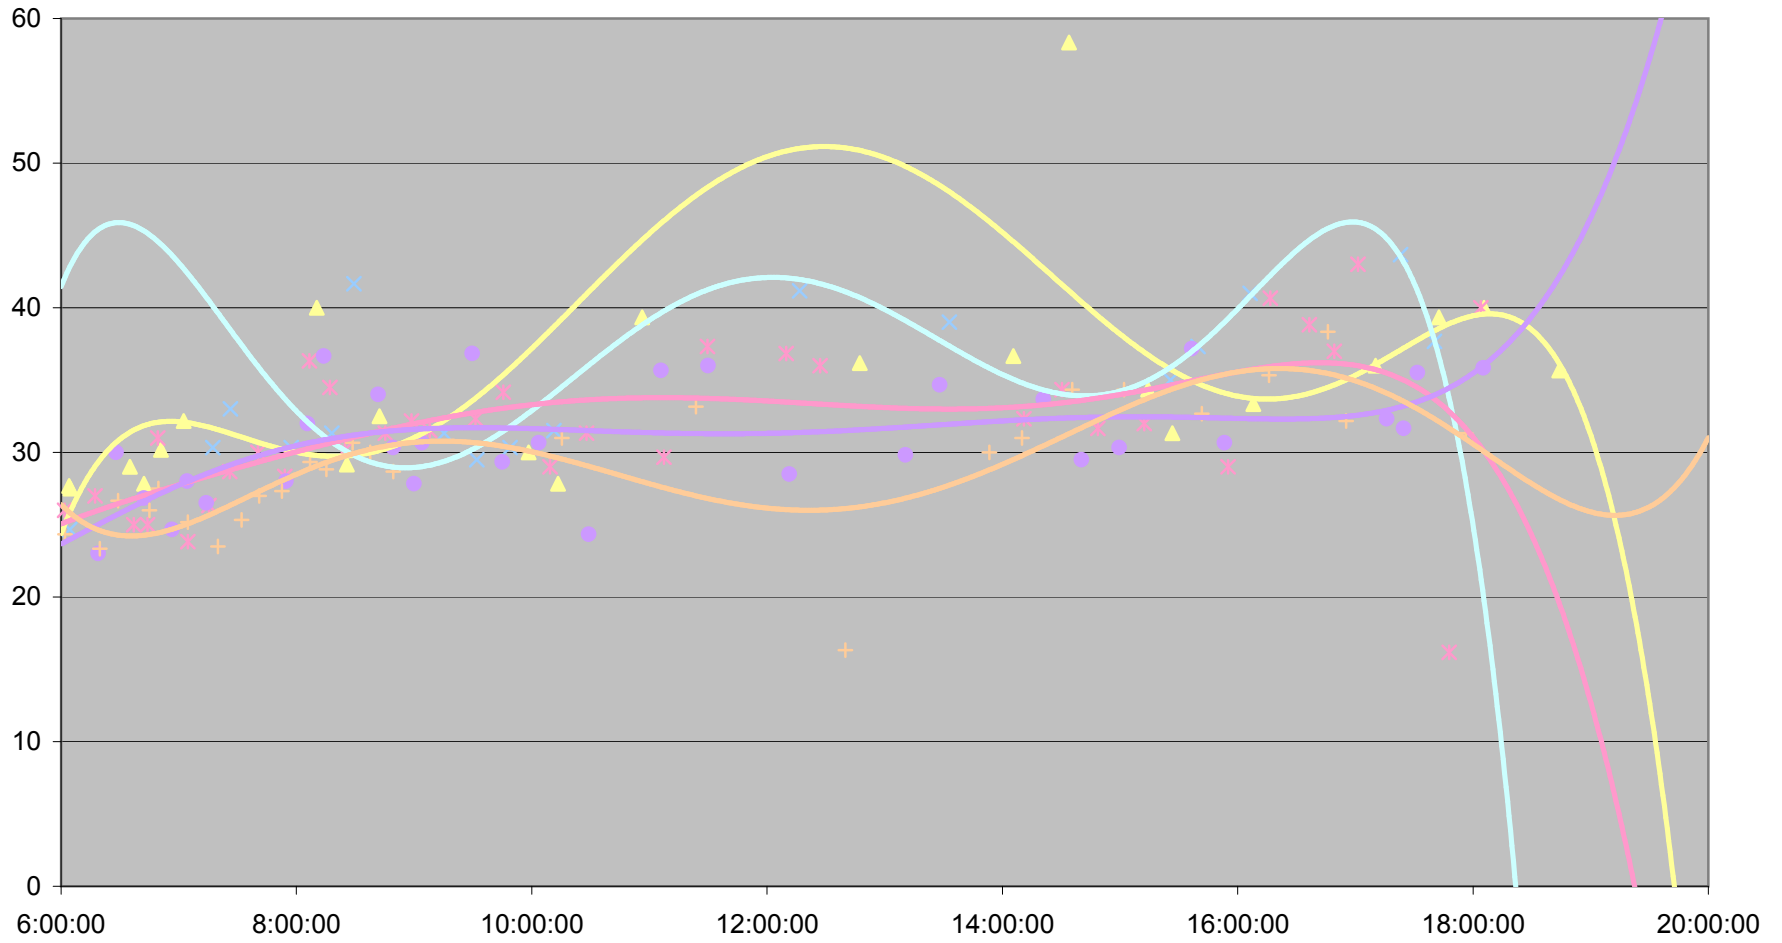

502 Downtowner Link Times From Woodbine Ave. To University Ave. Westbound December 2007

502 Downtowner Link Times From Woodbine Ave. To University Ave. Westbound December 2007

502 Downtowner Link Times From Woodbine Ave. To University Ave. Westbound December 2007

502 Downtowner Link Times From Woodbine Ave. To University Ave. Westbound December 2007

502 Downtowner Link Times From Woodbine Ave. To University Ave. Westbound December 2007

- | | | | | | | | | | | | |
|----------|----------|----------|----------|----------|----------|----------|----------|----------|----------|----------|----------|
| ◆ Mon.3 | ■ Tue.4 | ▲ Wed.5 | ✕ Thu.6 | ✖ Fri.7 | ● Mon.10 | + Tue.11 | - Wed.12 | - Thu.13 | ◆ Fri.14 | ■ Mon.17 | ▲ Tue.18 |
| ✕ Wed.19 | ✖ Thu.20 | ● Fri.21 | + Mon.24 | - Thu.27 | - Fri.28 | ◆ Mon.31 | | | | | |