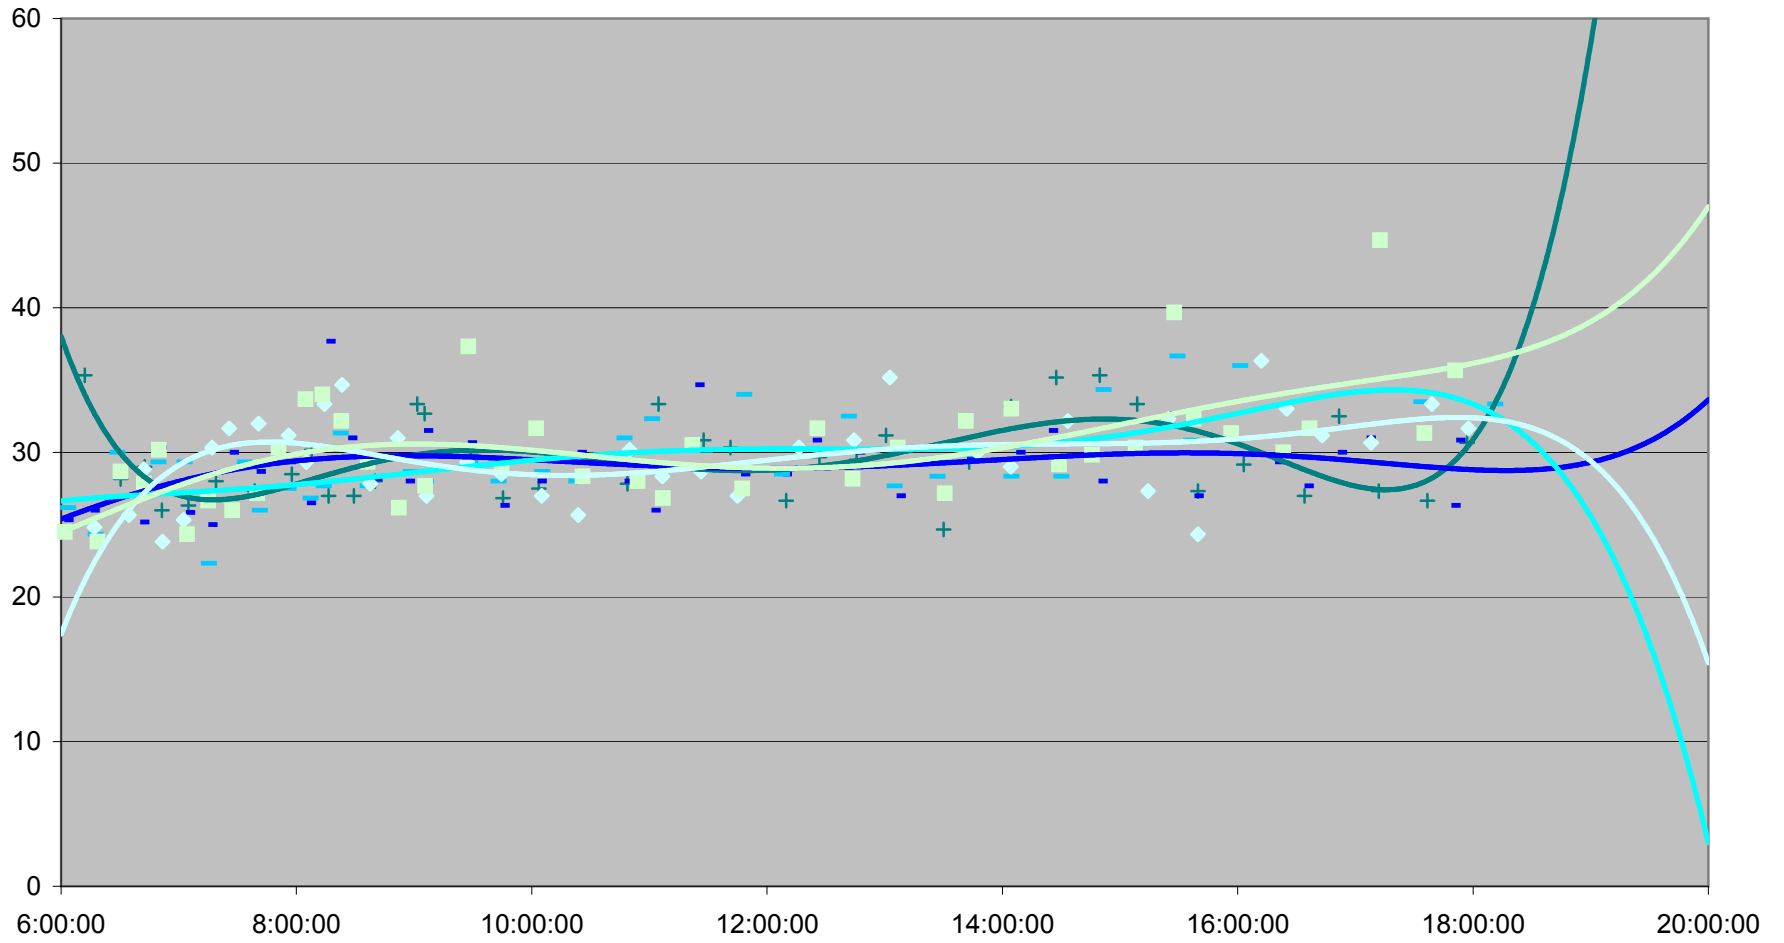

502 Downtowner Link Times From Woodbine Ave. To University Ave. Westbound December 2007

502 Downtowner Link Times From Woodbine Ave. To University Ave. Westbound December 2007

502 Downtowner Link Times From Woodbine Ave. To University Ave. Westbound December 2007

502 Downtowner Link Times From Woodbine Ave. To University Ave. Westbound December 2007

502 Downtowner Link Times From Woodbine Ave. To University Ave. Westbound December 2007

- | | | | | | | | | | | | |
|----------|----------|----------|----------|----------|----------|----------|----------|----------|----------|----------|----------|
| ◆ Mon.3 | ■ Tue.4 | ▲ Wed.5 | ✕ Thu.6 | ✖ Fri.7 | ● Mon.10 | + Tue.11 | - Wed.12 | - Thu.13 | ◆ Fri.14 | ■ Mon.17 | ▲ Tue.18 |
| ✕ Wed.19 | ✖ Thu.20 | ● Fri.21 | + Mon.24 | - Thu.27 | - Fri.28 | ◆ Mon.31 | | | | | |