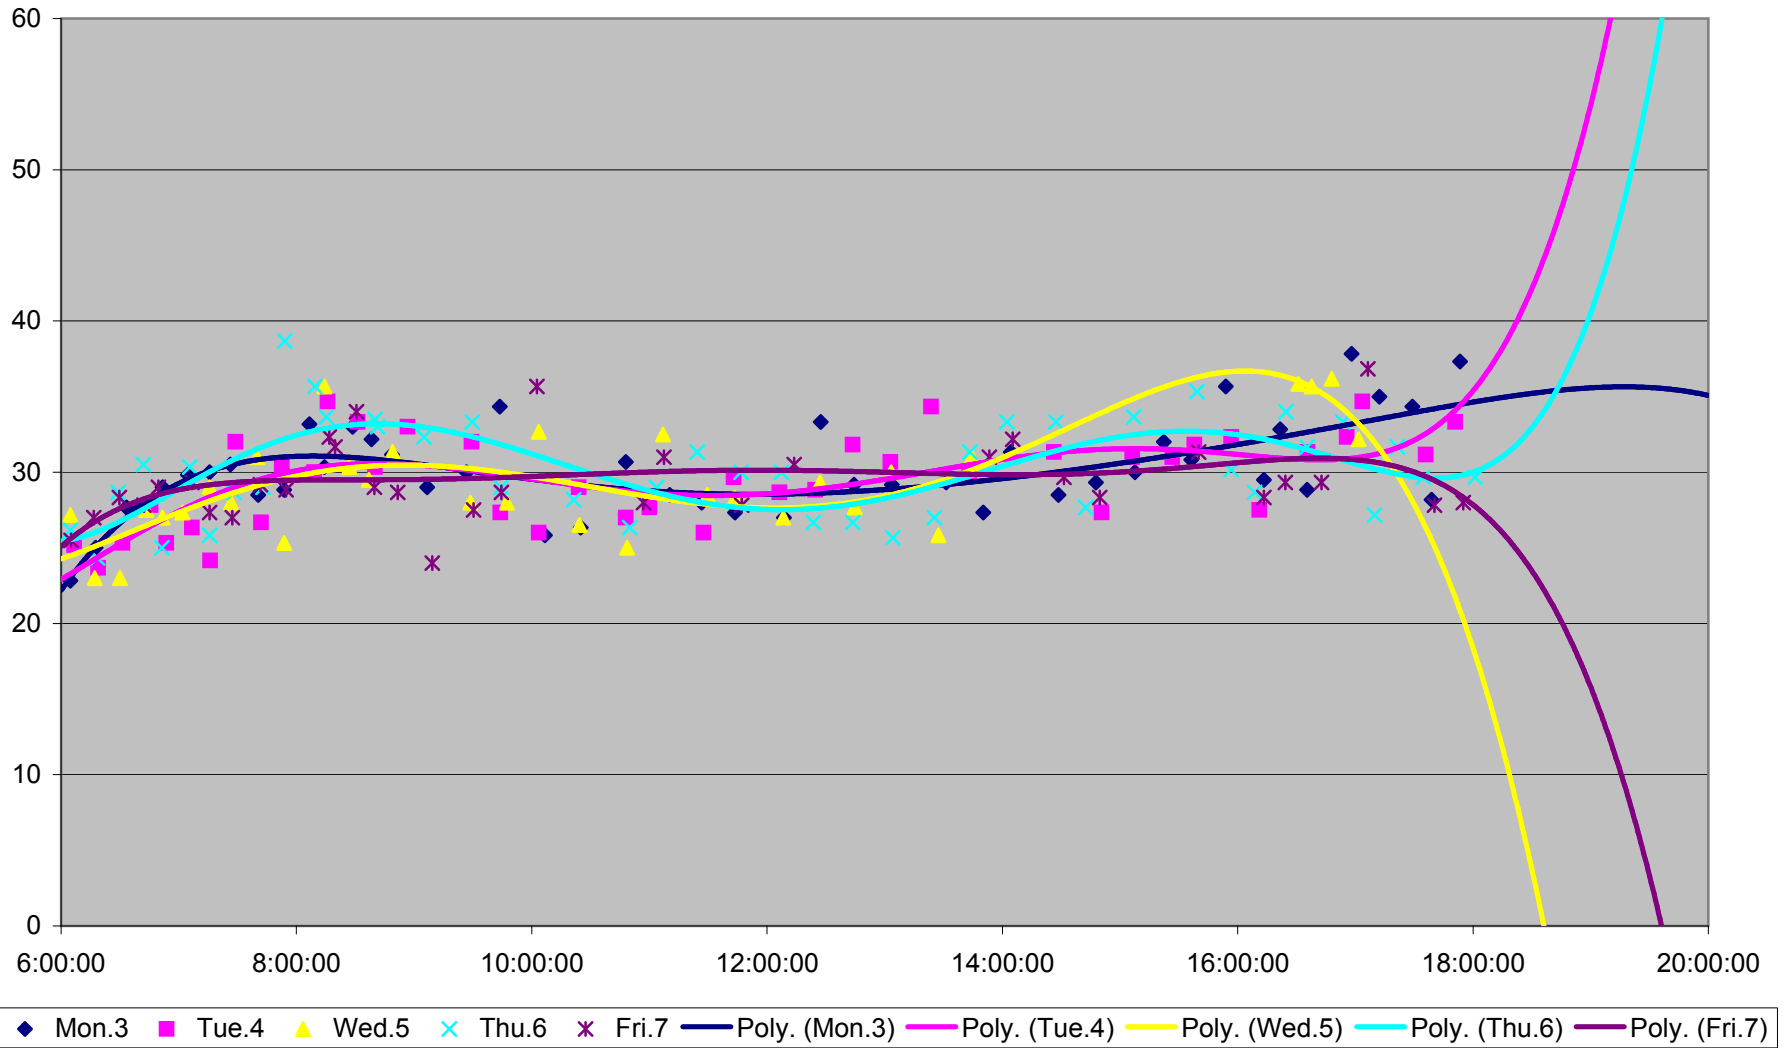

502 Downtowner Link Times From Woodbine Ave. To University Ave. Westbound December 2007

502 Downtowner Link Times From Woodbine Ave. To University Ave. Westbound December 2007

502 Downtowner Link Times From Woodbine Ave. To University Ave. Westbound December 2007

502 Downtowner Link Times From Woodbine Ave. To University Ave. Westbound December 2007

502 Downtowner Link Times From Woodbine Ave. To University Ave. Westbound December 2007

- | | | | | | | | | | | | |
|----------|----------|----------|----------|----------|----------|----------|----------|----------|----------|----------|----------|
| ◆ Mon.3 | ■ Tue.4 | ▲ Wed.5 | ✕ Thu.6 | ✖ Fri.7 | ● Mon.10 | + Tue.11 | - Wed.12 | - Thu.13 | ◆ Fri.14 | ■ Mon.17 | ▲ Tue.18 |
| ✕ Wed.19 | ✖ Thu.20 | ● Fri.21 | + Mon.24 | - Thu.27 | - Fri.28 | ◆ Mon.31 | | | | | |