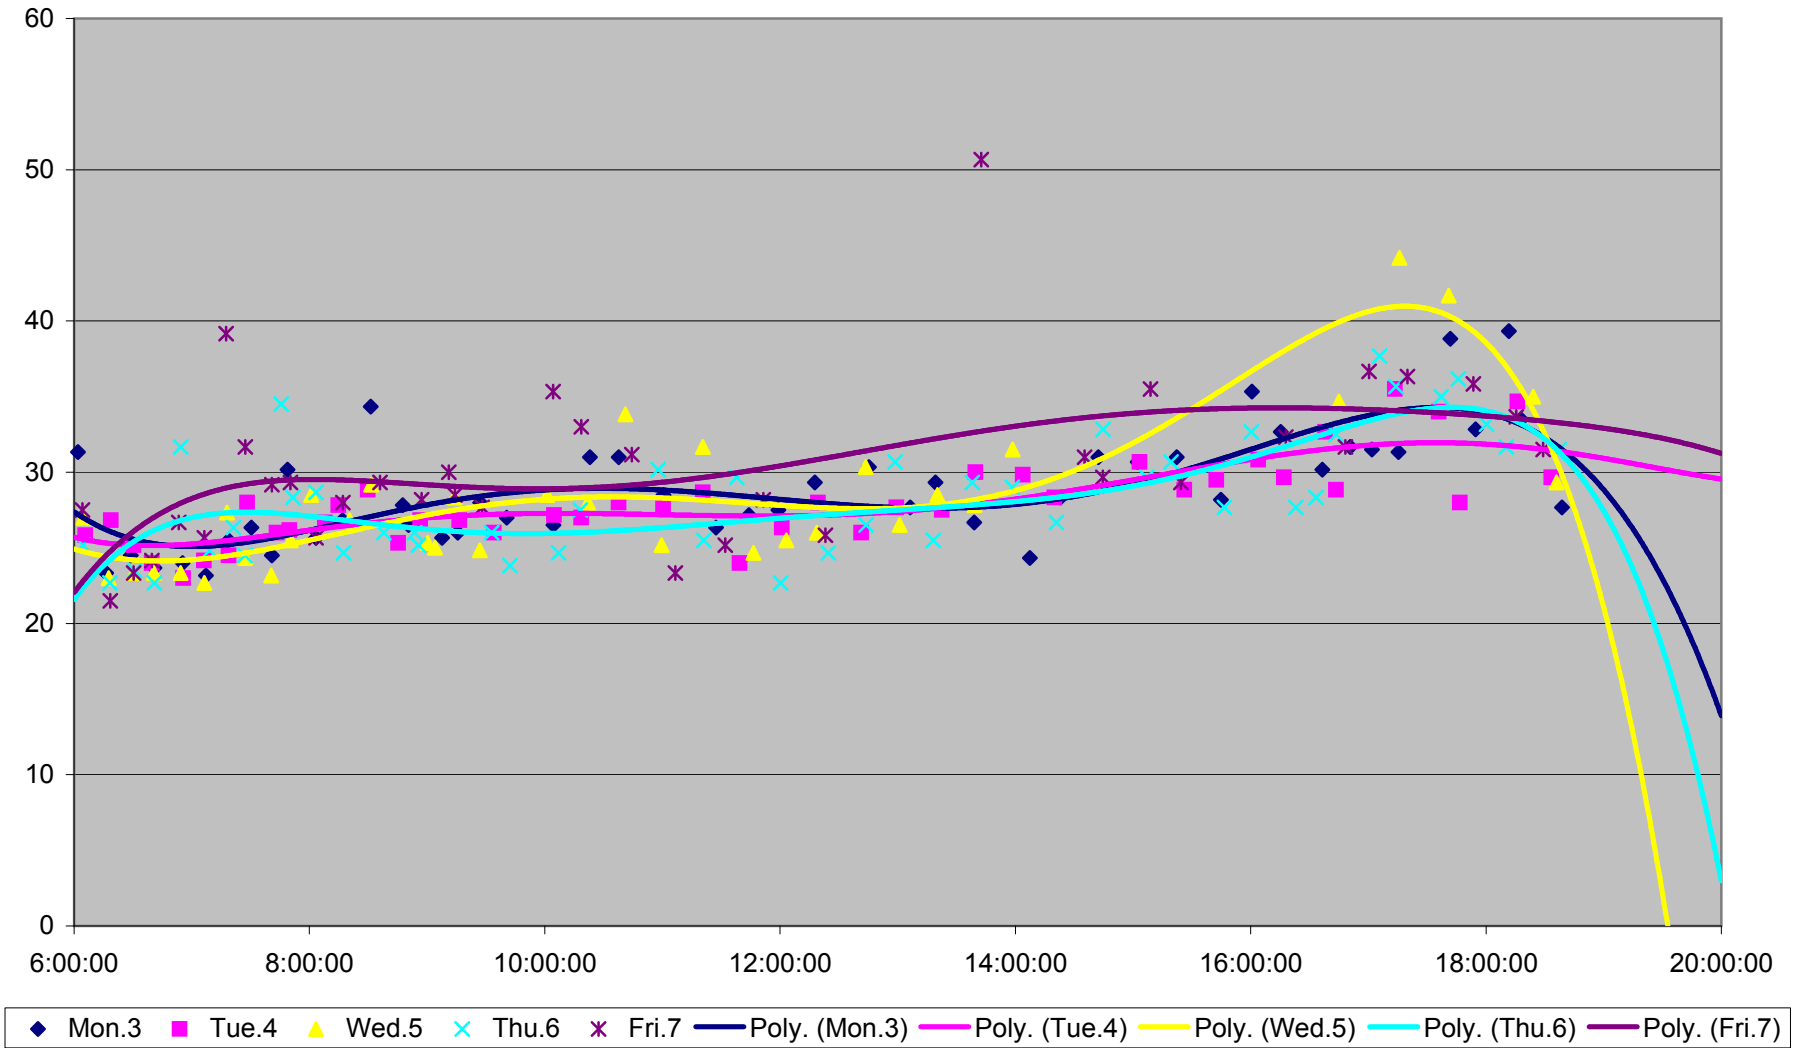

### 502 Downtowner Link Times From University Ave. To Woodbine Ave. Eastbound December 2007