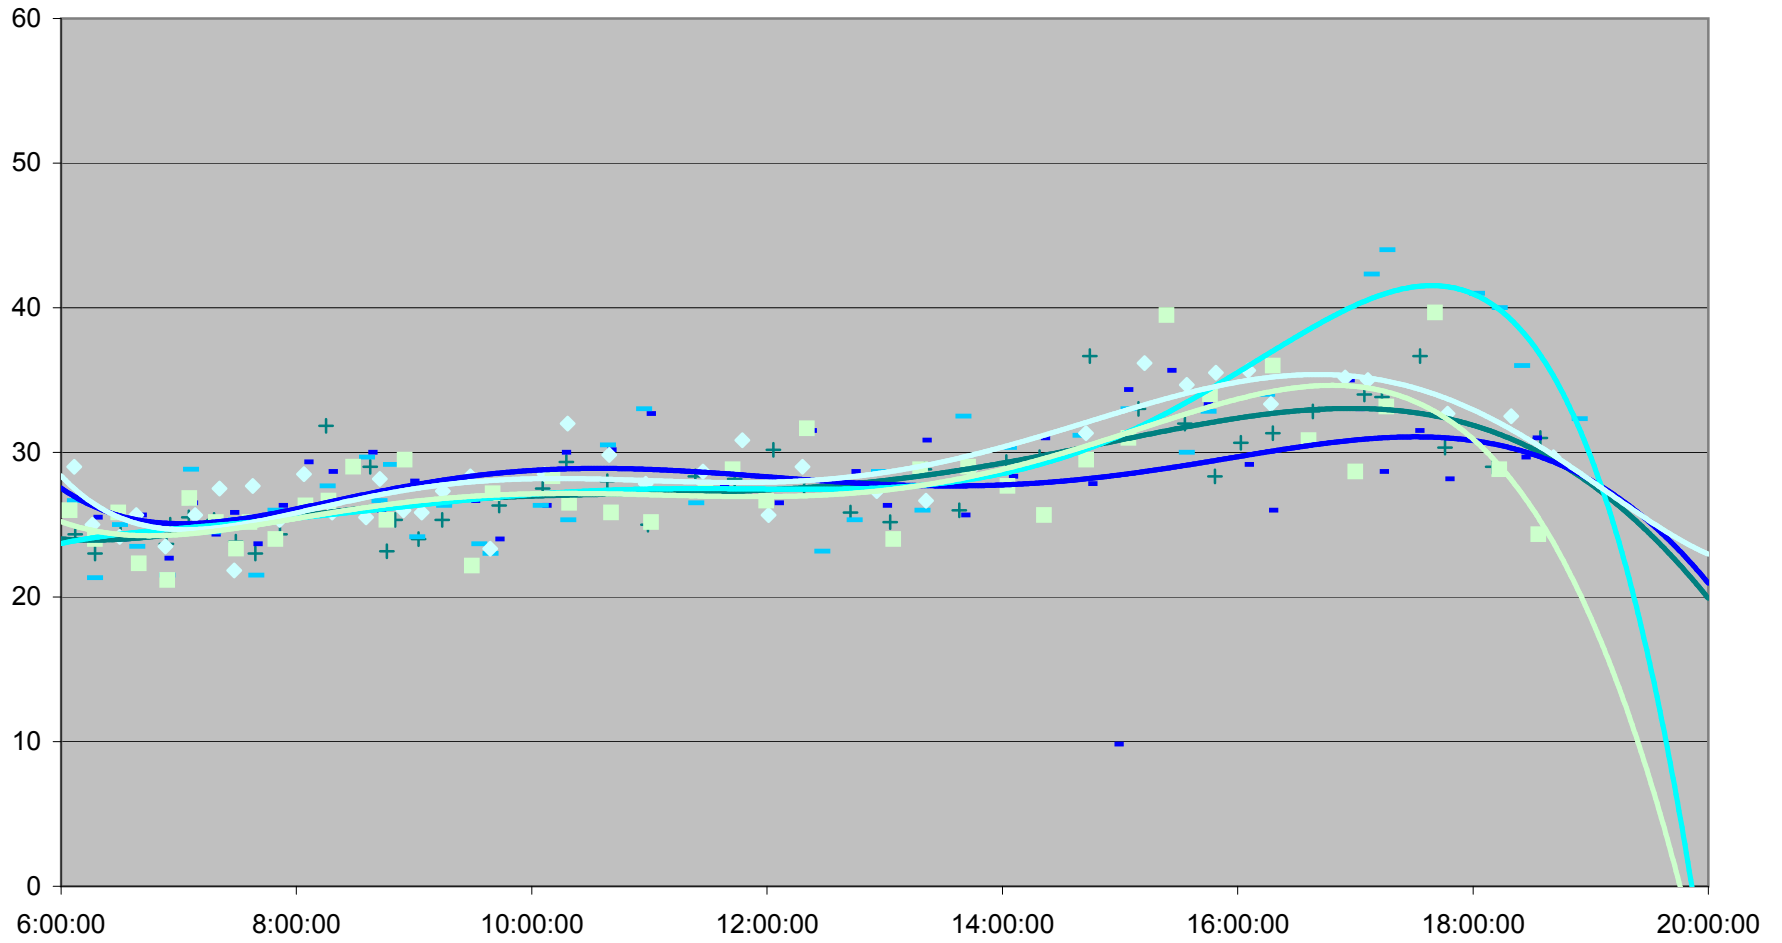

### 502 Downtowner Link Times From University Ave. To Woodbine Ave. Eastbound December 2007