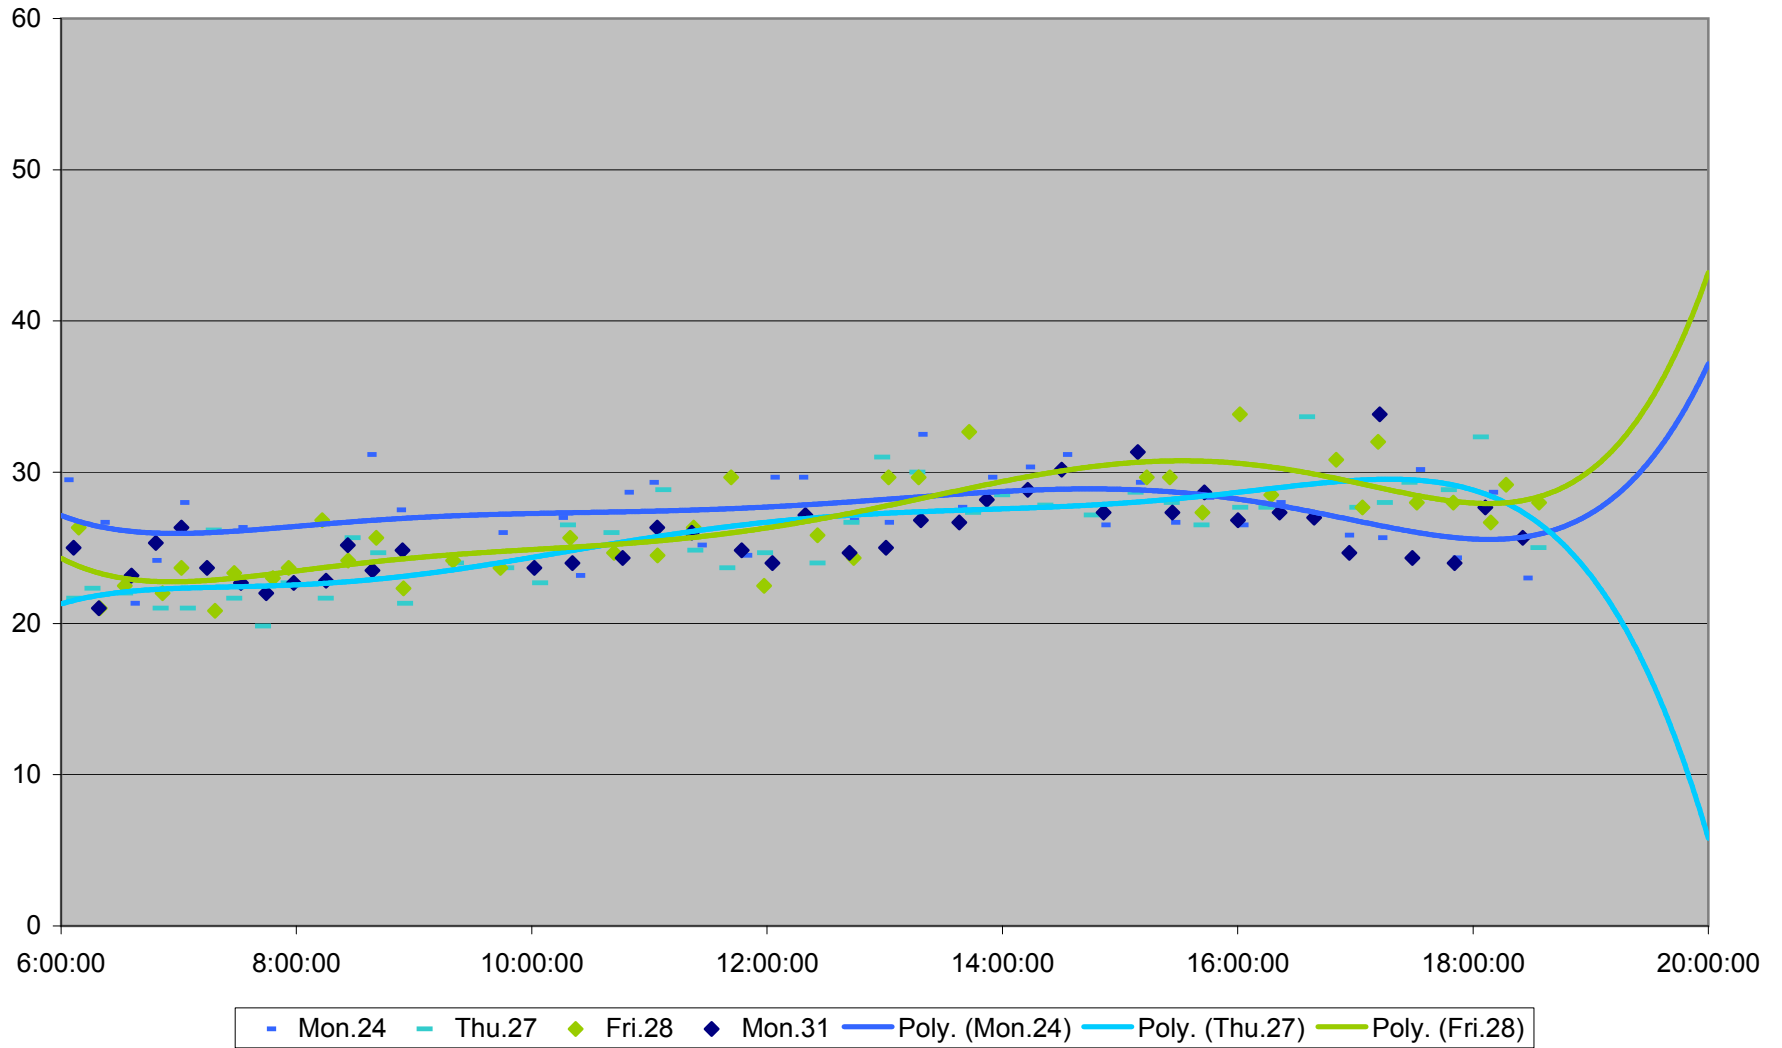

502 Downtowner Link Times From University Ave. To Woodbine Ave. Eastbound December 2007