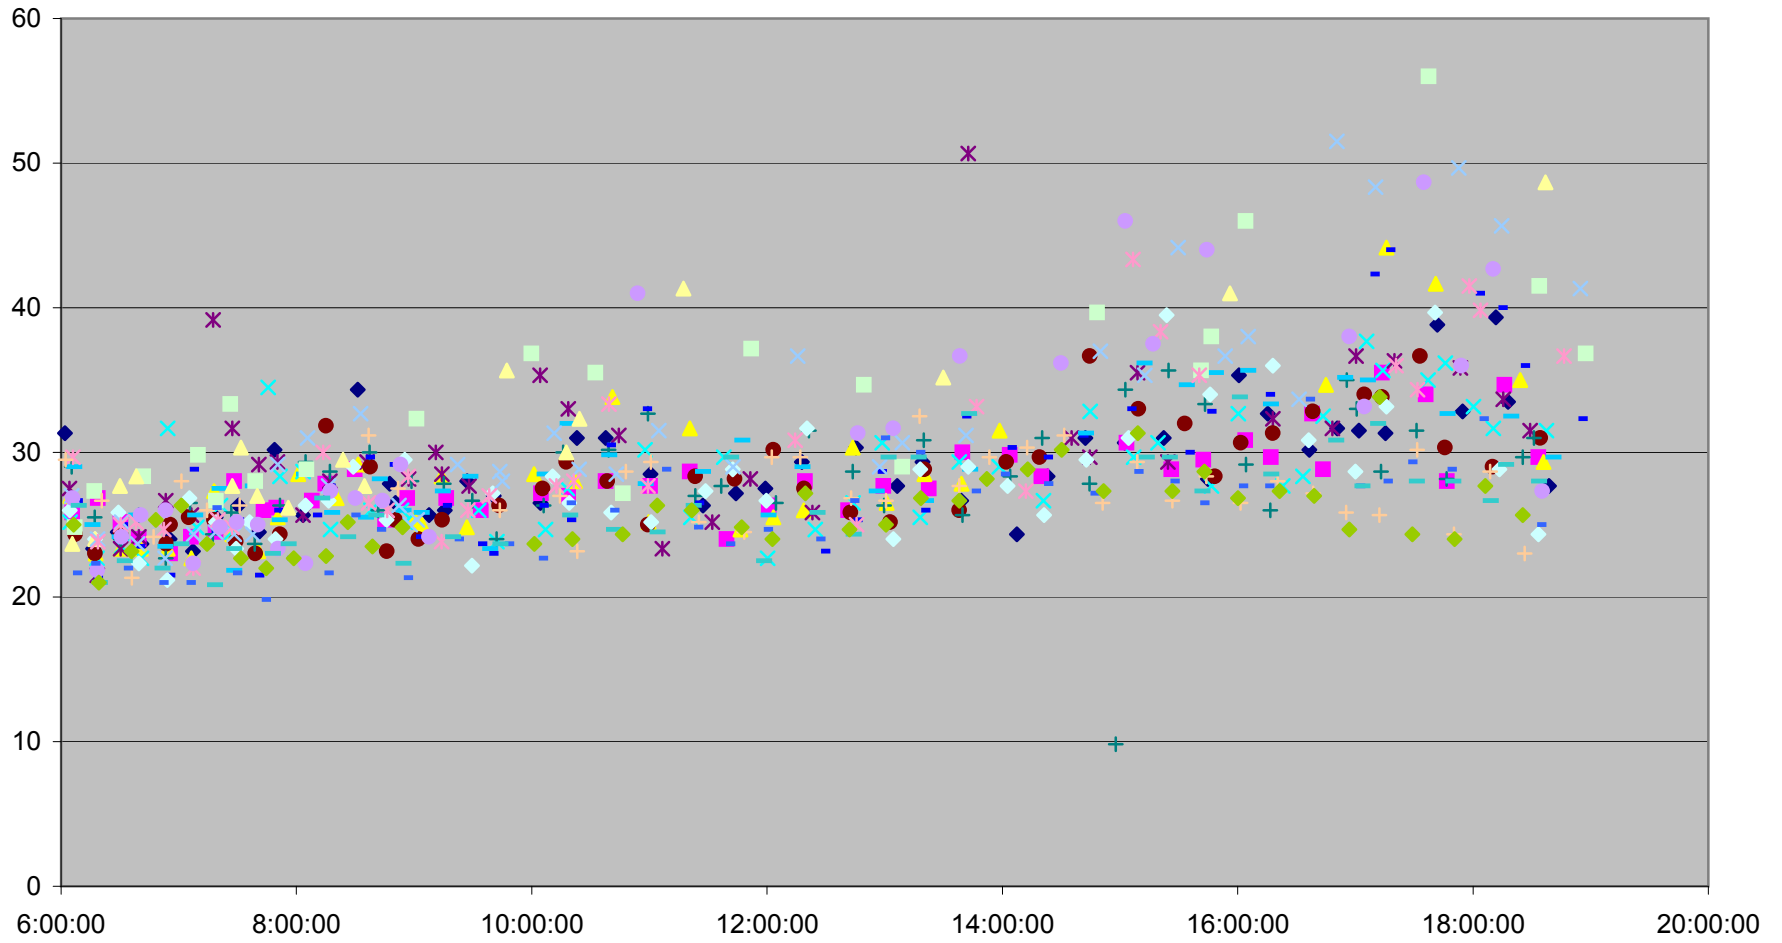

### 502 Downtowner Link Times From University Ave. To Woodbine Ave. Eastbound December 2007

### 502 Downtowner Link Times From University Ave. To Woodbine Ave. Eastbound December 2007

- |          |          |          |          |          |          |          |          |          |          |          |          |
|----------|----------|----------|----------|----------|----------|----------|----------|----------|----------|----------|----------|
| ◆ Mon.3  | ■ Tue.4  | ▲ Wed.5  | × Thu.6  | × Fri.7  | ● Mon.10 | + Tue.11 | - Wed.12 | - Thu.13 | ◇ Fri.14 | ■ Mon.17 | ▲ Tue.18 |
| × Wed.19 | × Thu.20 | ● Fri.21 | + Mon.24 | - Thu.27 | - Fri.28 | ◆ Mon.31 |          |          |          |          |          |