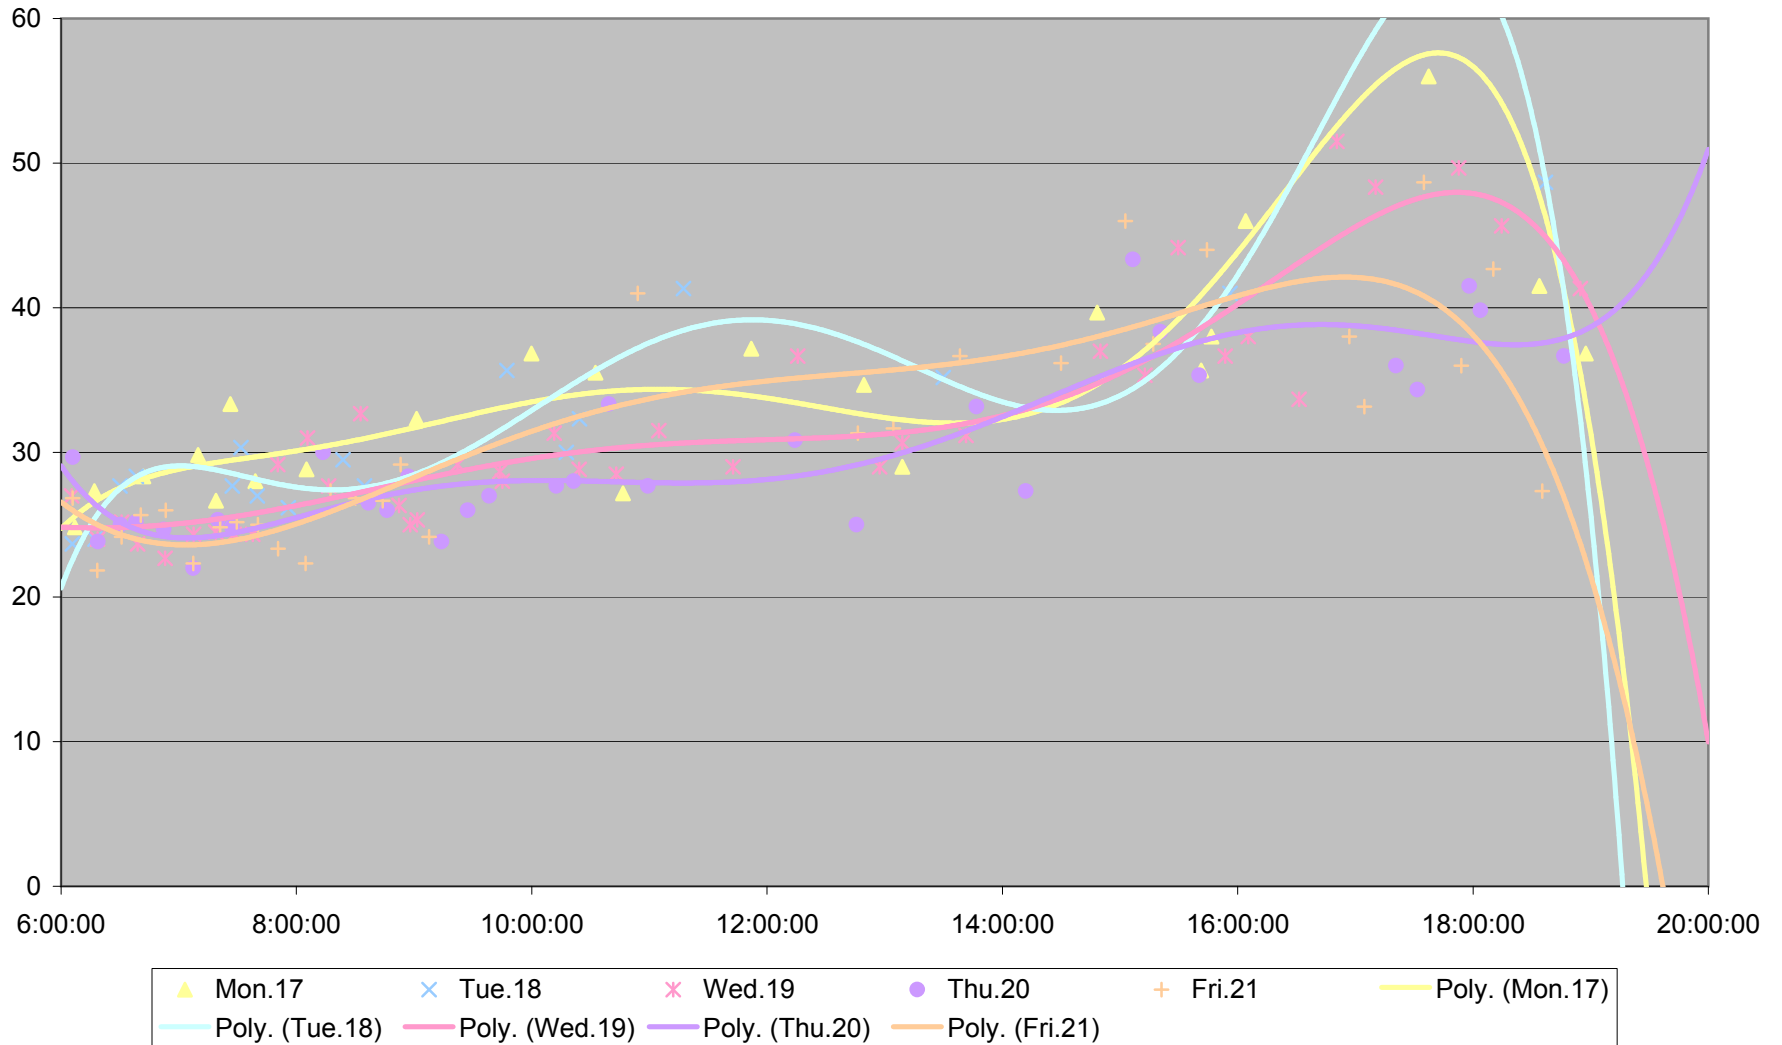

502 Downtowner Link Times From University Ave. To Woodbine Ave. Eastbound December 2007