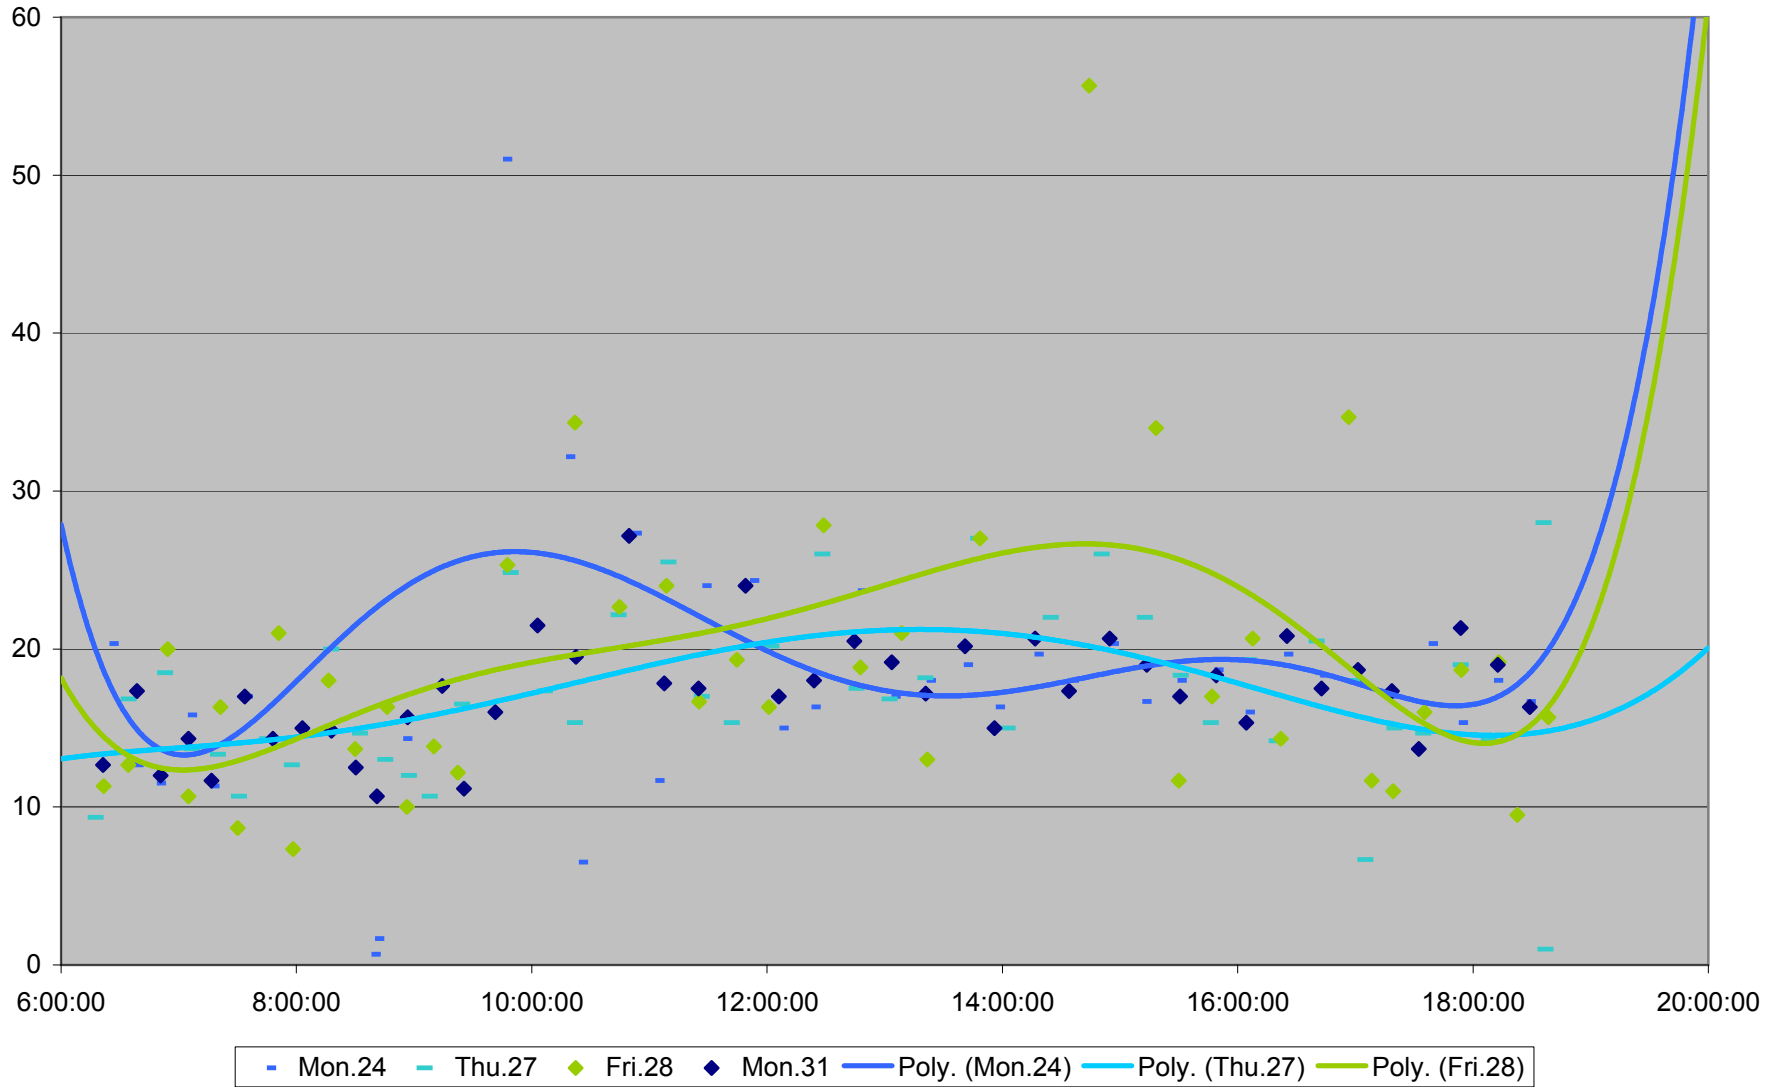

502 Downtowner Headways at Yonge St. Eastbound December 2007