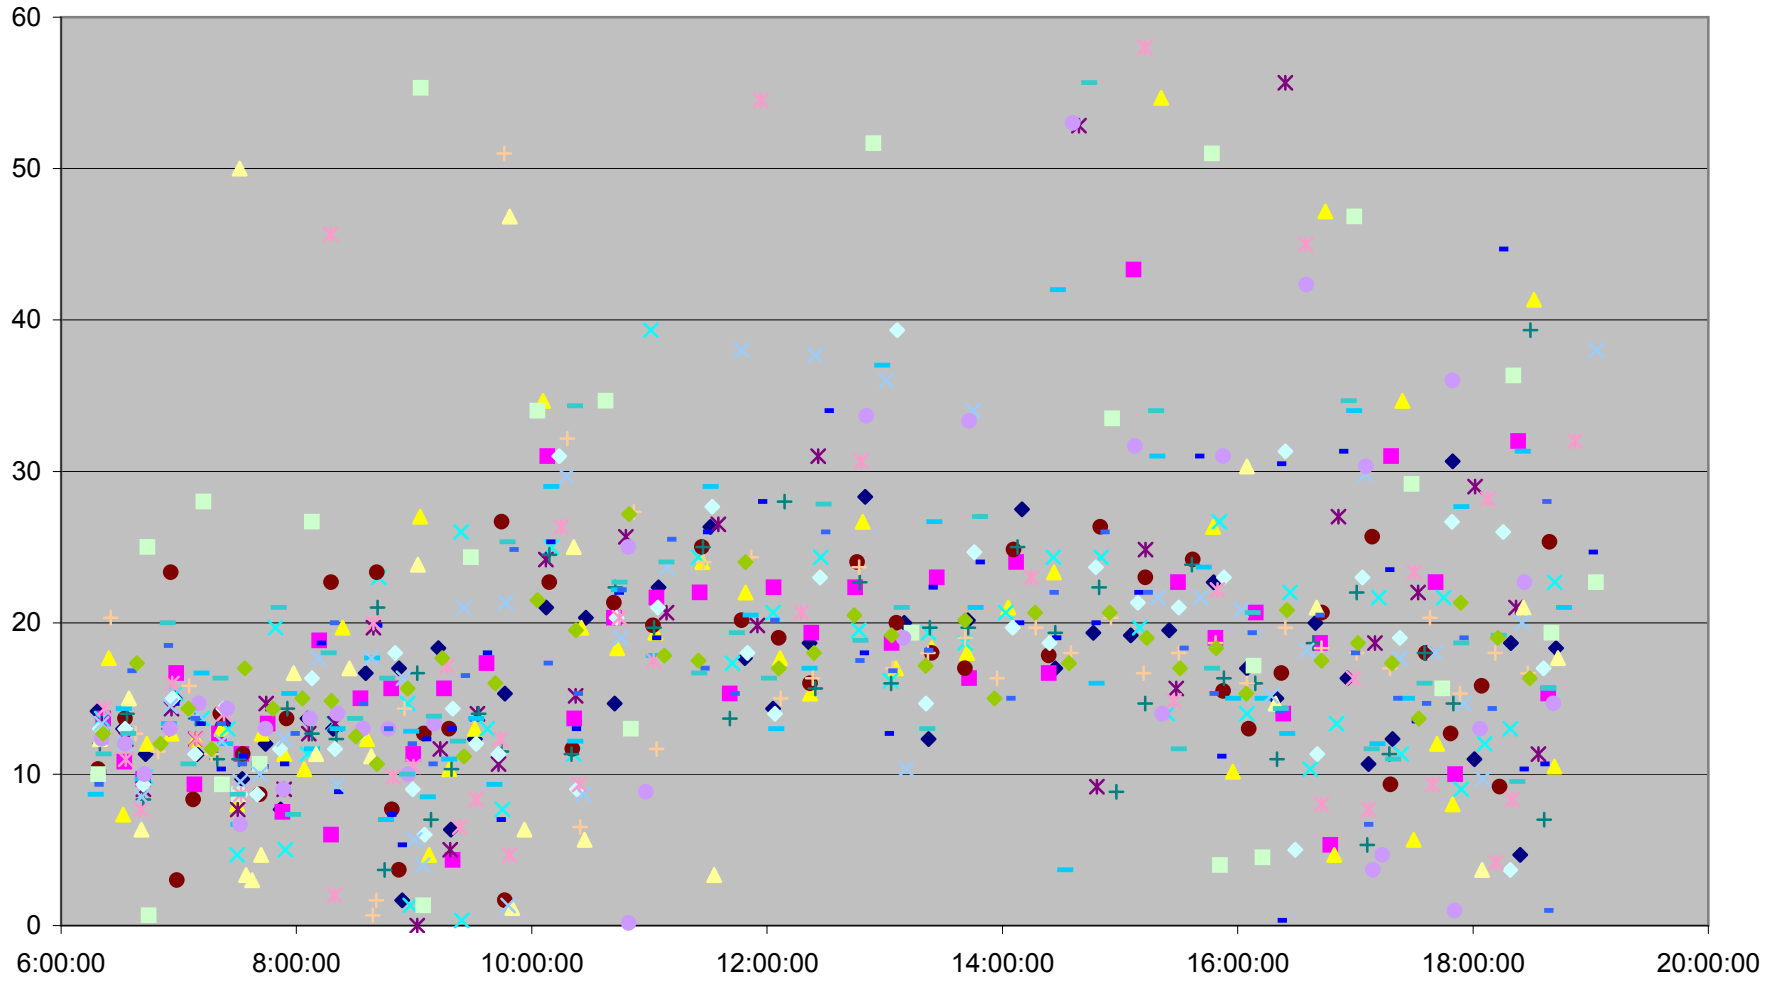

502 Downtowner Headways at Yonge St. Eastbound December 2007

◆ Mon.3   ■ Tue.4   ▲ Wed.5   × Thu.6   * Fri.7   ● Mon.10   + Tue.11   - Wed.12   - Thu.13   ◆ Fri.14   ■ Mon.17   ▲ Tue.18
× Wed.19   * Thu.20   ● Fri.21   + Mon.24   - Thu.27   - Fri.28   ◆ Mon.31