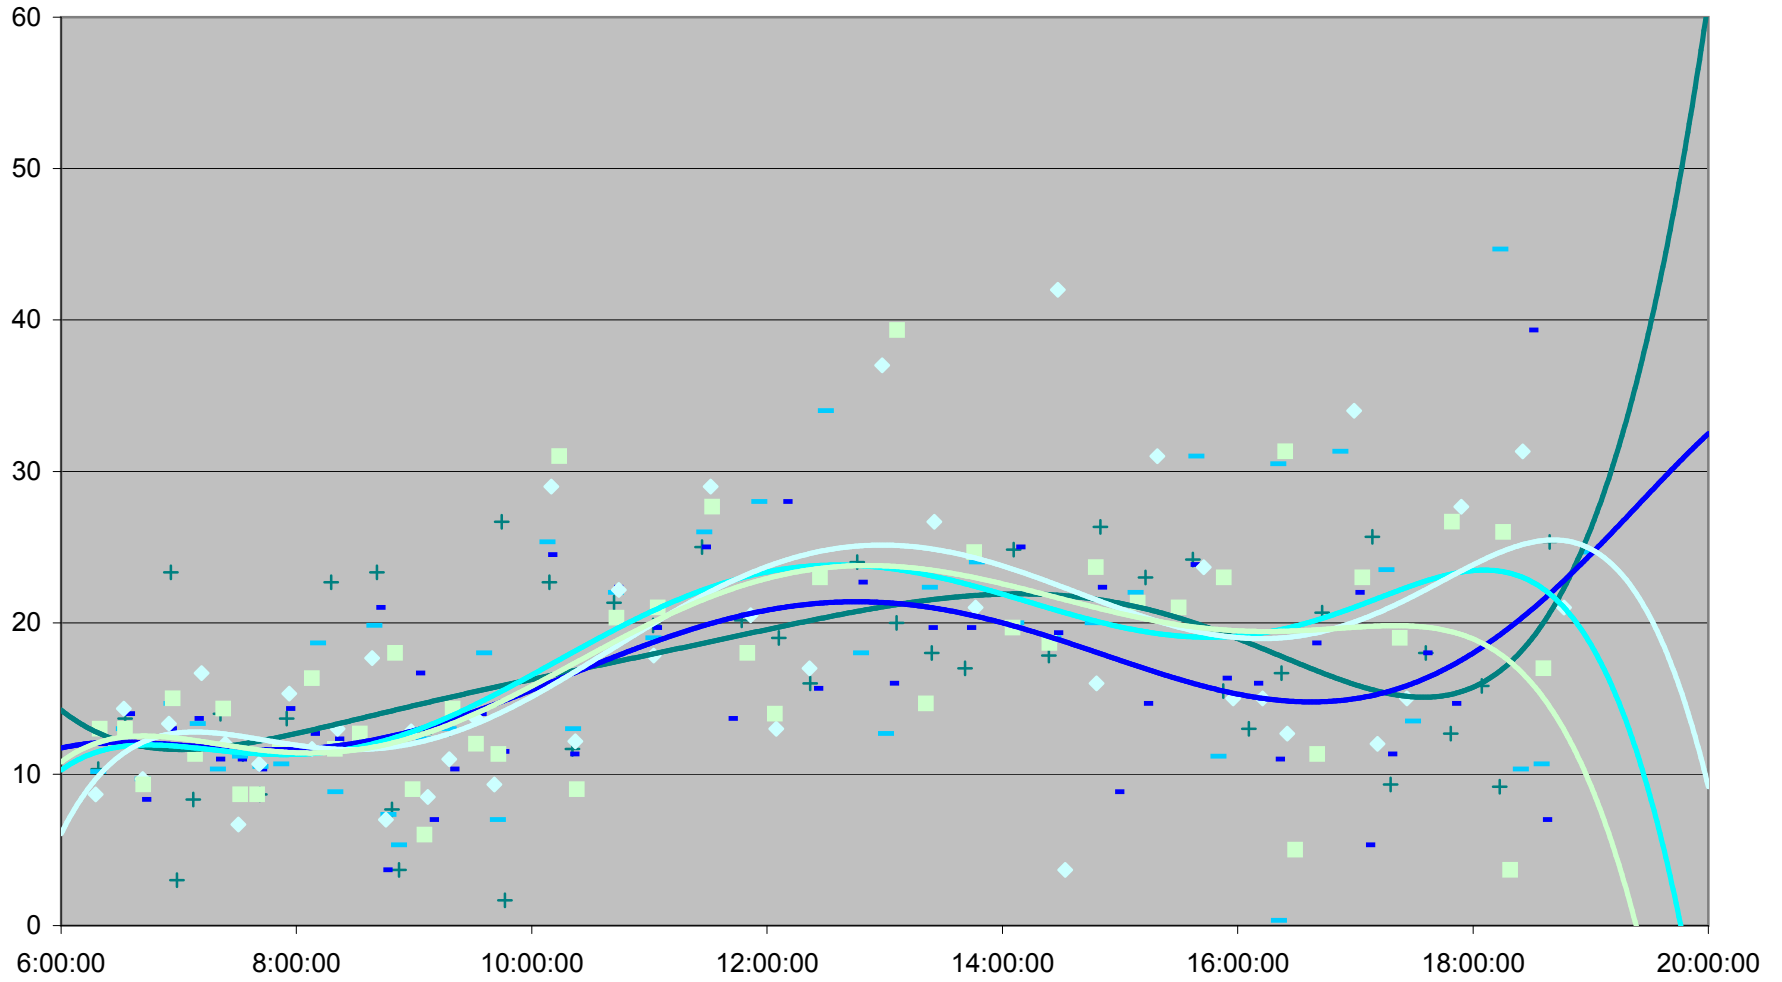

### 502 Downtowner Headways at Yonge St. Eastbound December 2007