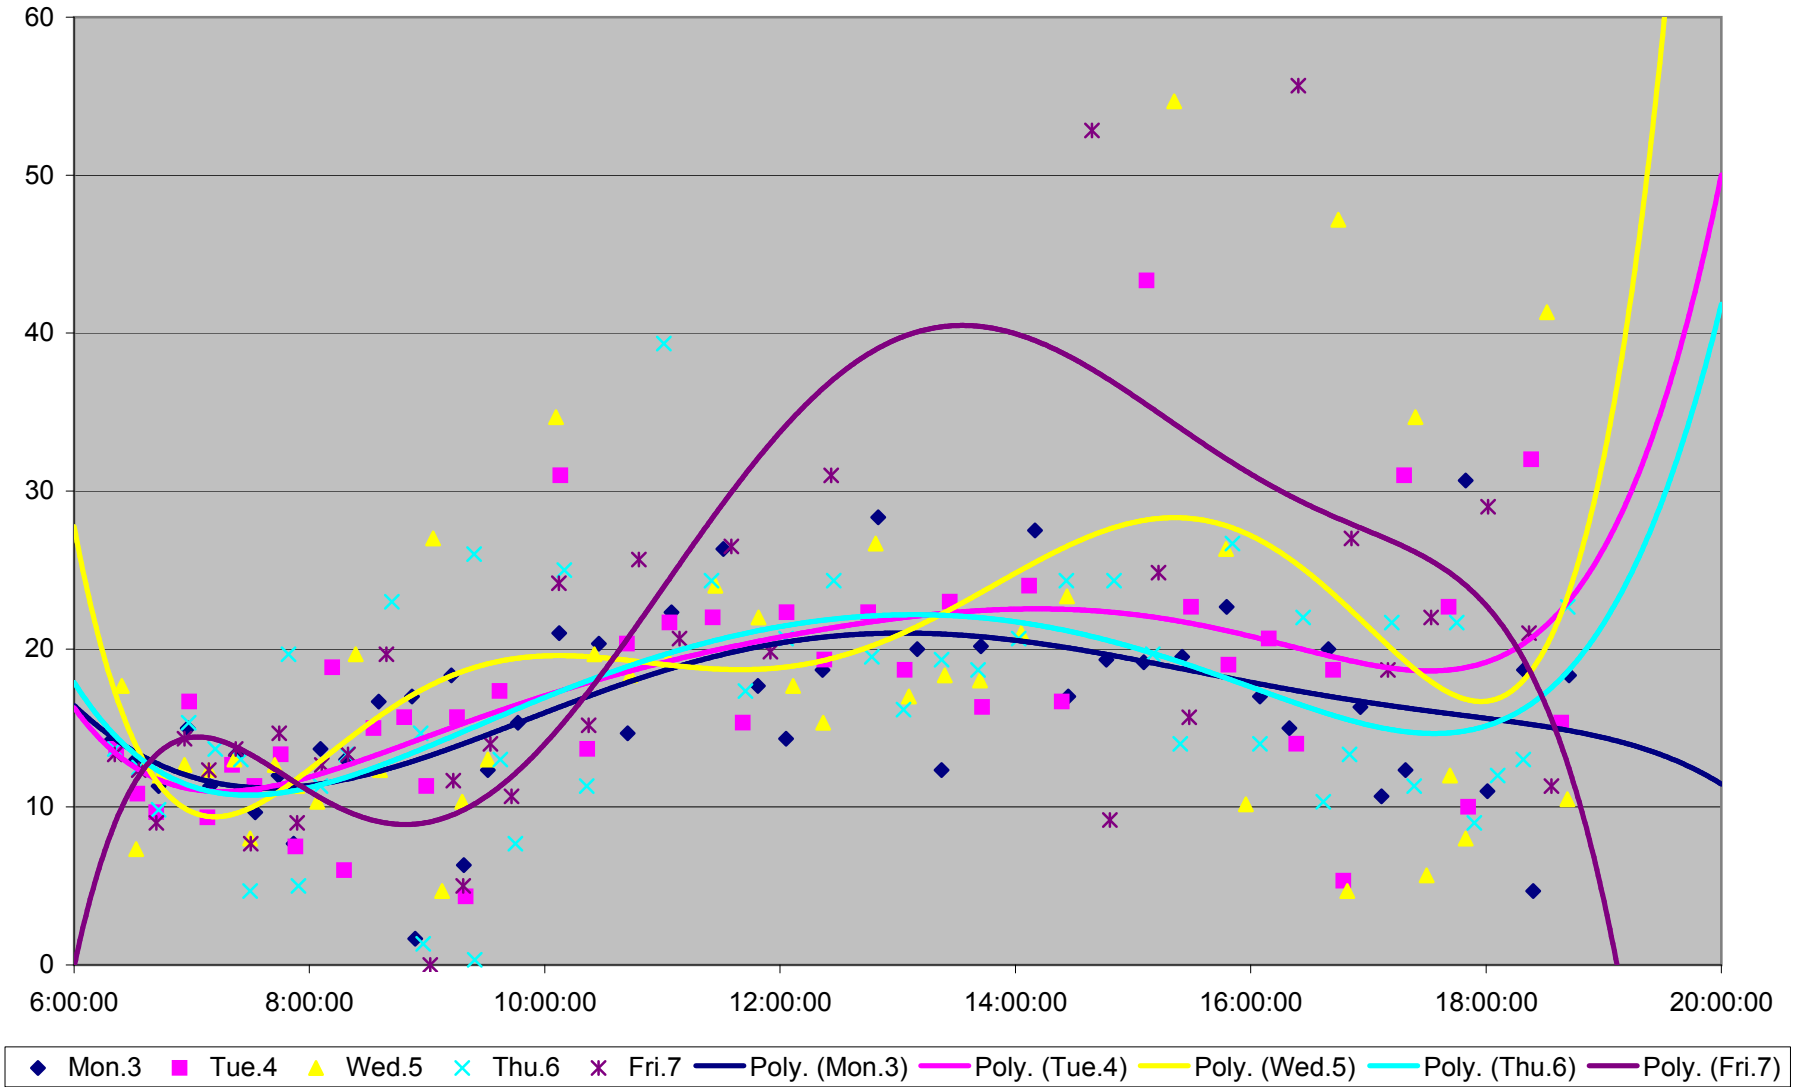

### 502 Downtowner Headways at Yonge St. Eastbound December 2007