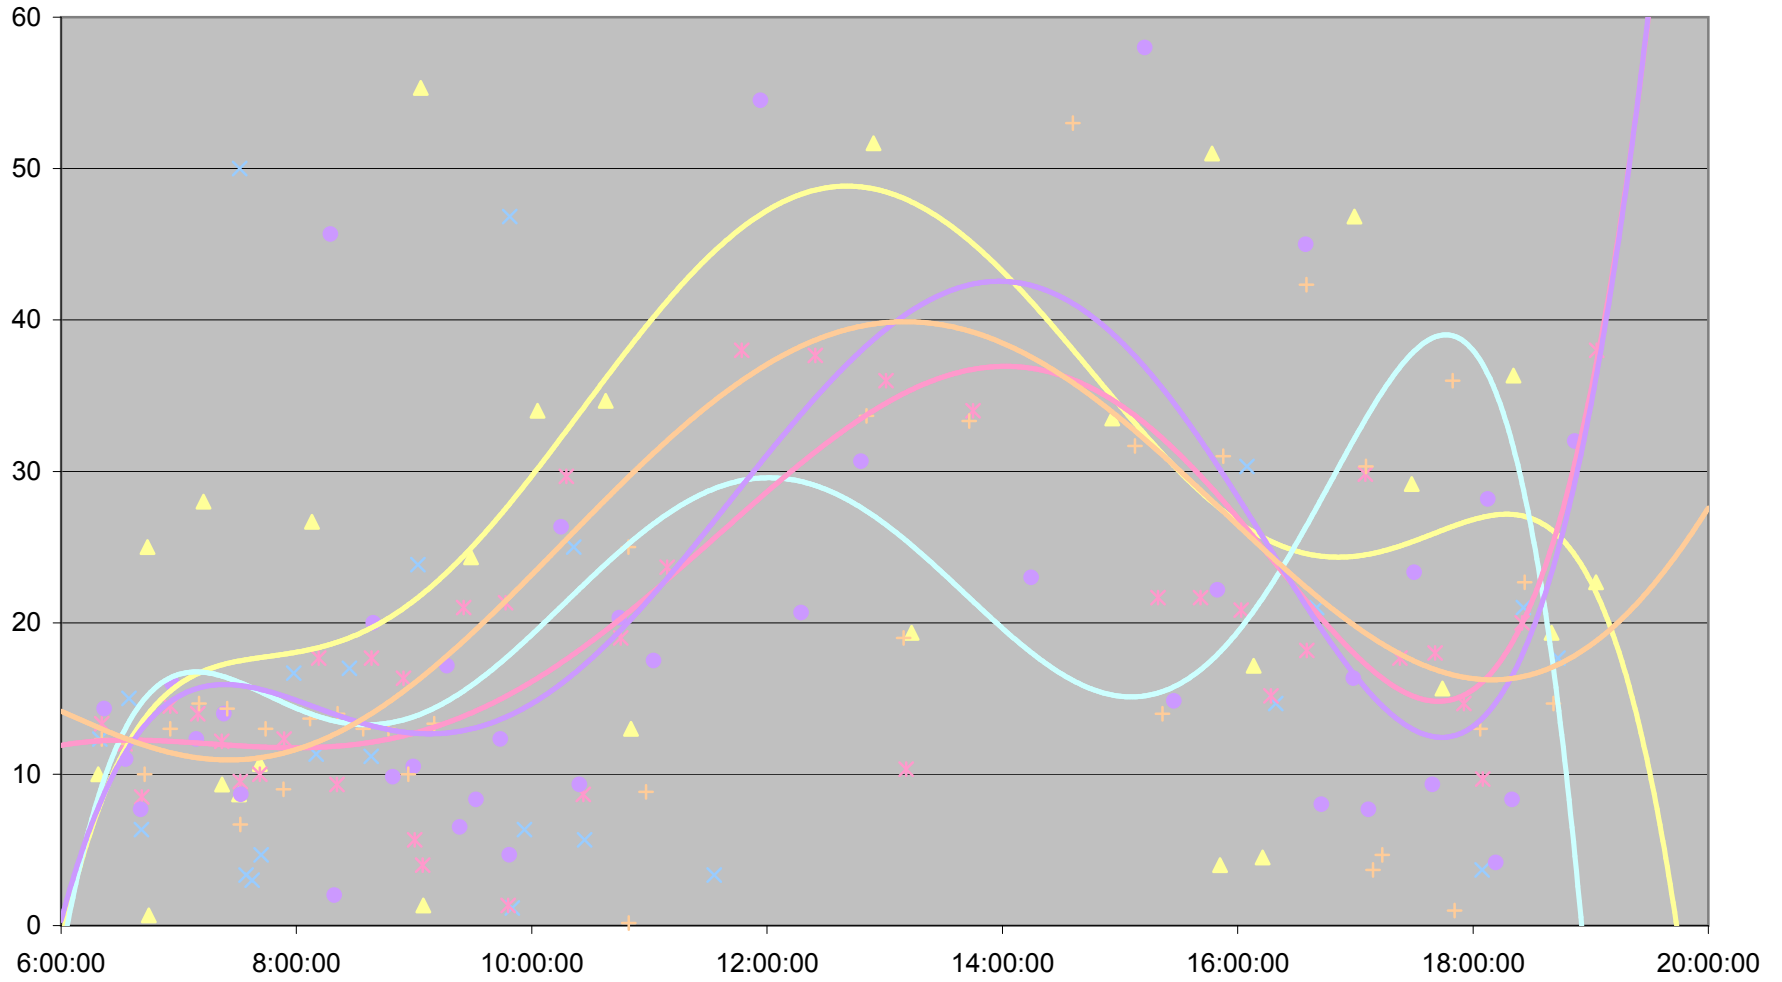

### 502 Downtowner Headways at Yonge St. Eastbound December 2007