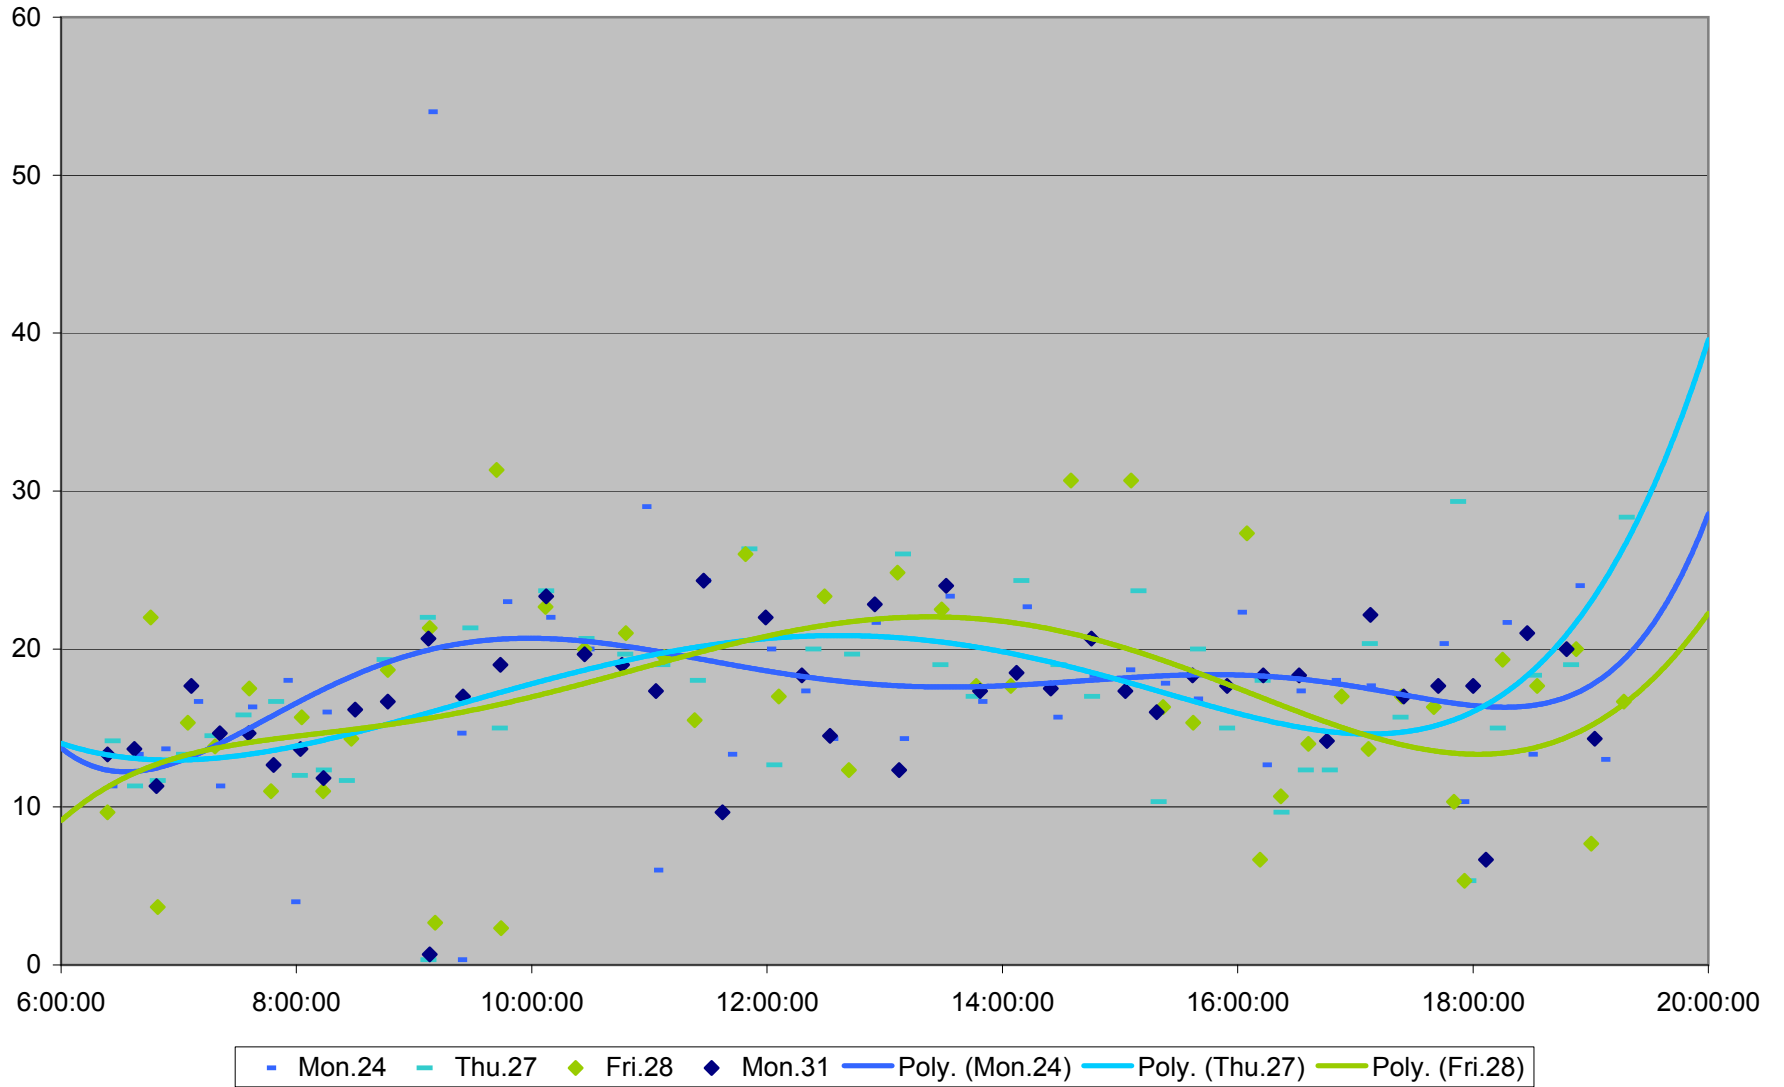

502 Downtowner Headways at Woodbine Ave. Westbound December 2007

502 Downtowner Headways at Woodbine Ave. Westbound December 2007

502 Downtowner Headways at Woodbine Ave. Westbound December 2007

502 Downtowner Headways at Woodbine Ave. Westbound December 2007

502 Downtowner Headways at Woodbine Ave. Westbound December 2007

- | | | | | | | | | | | | |
|----------|----------|----------|----------|----------|----------|----------|----------|----------|----------|----------|----------|
| ◆ Mon.3 | ■ Tue.4 | ▲ Wed.5 | ✕ Thu.6 | ✖ Fri.7 | ● Mon.10 | + Tue.11 | - Wed.12 | - Thu.13 | ◇ Fri.14 | ■ Mon.17 | ▲ Tue.18 |
| ✕ Wed.19 | ✖ Thu.20 | ● Fri.21 | + Mon.24 | - Thu.27 | - Fri.28 | ◆ Mon.31 | | | | | |