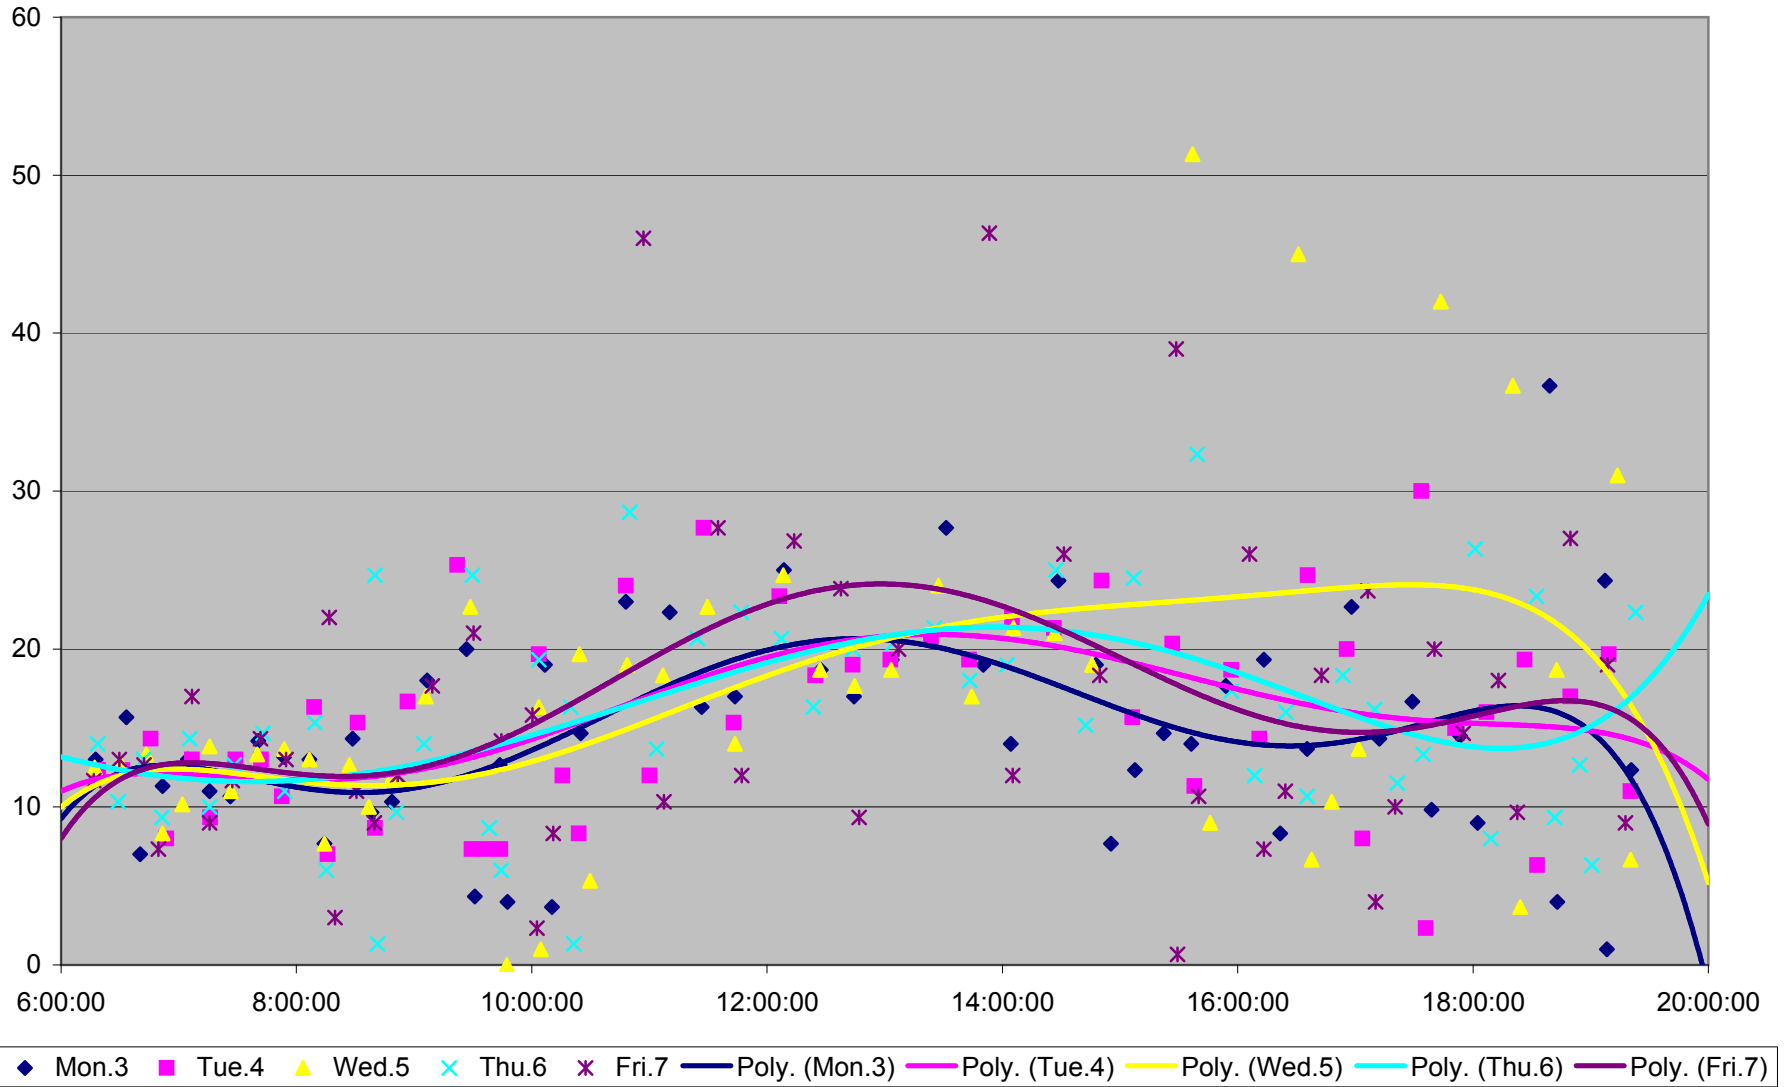

502 Downtowner Headways at Woodbine Ave. Westbound December 2007

502 Downtowner Headways at Woodbine Ave. Westbound December 2007

502 Downtowner Headways at Woodbine Ave. Westbound December 2007

502 Downtowner Headways at Woodbine Ave. Westbound December 2007

502 Downtowner Headways at Woodbine Ave. Westbound December 2007

- | | | | | | | | | | | | |
|----------|----------|----------|----------|----------|----------|----------|----------|----------|----------|----------|----------|
| ◆ Mon.3 | ■ Tue.4 | ▲ Wed.5 | ✕ Thu.6 | ✖ Fri.7 | ● Mon.10 | + Tue.11 | - Wed.12 | - Thu.13 | ◇ Fri.14 | ■ Mon.17 | ▲ Tue.18 |
| ✕ Wed.19 | ✖ Thu.20 | ● Fri.21 | + Mon.24 | - Thu.27 | - Fri.28 | ◆ Mon.31 | | | | | |