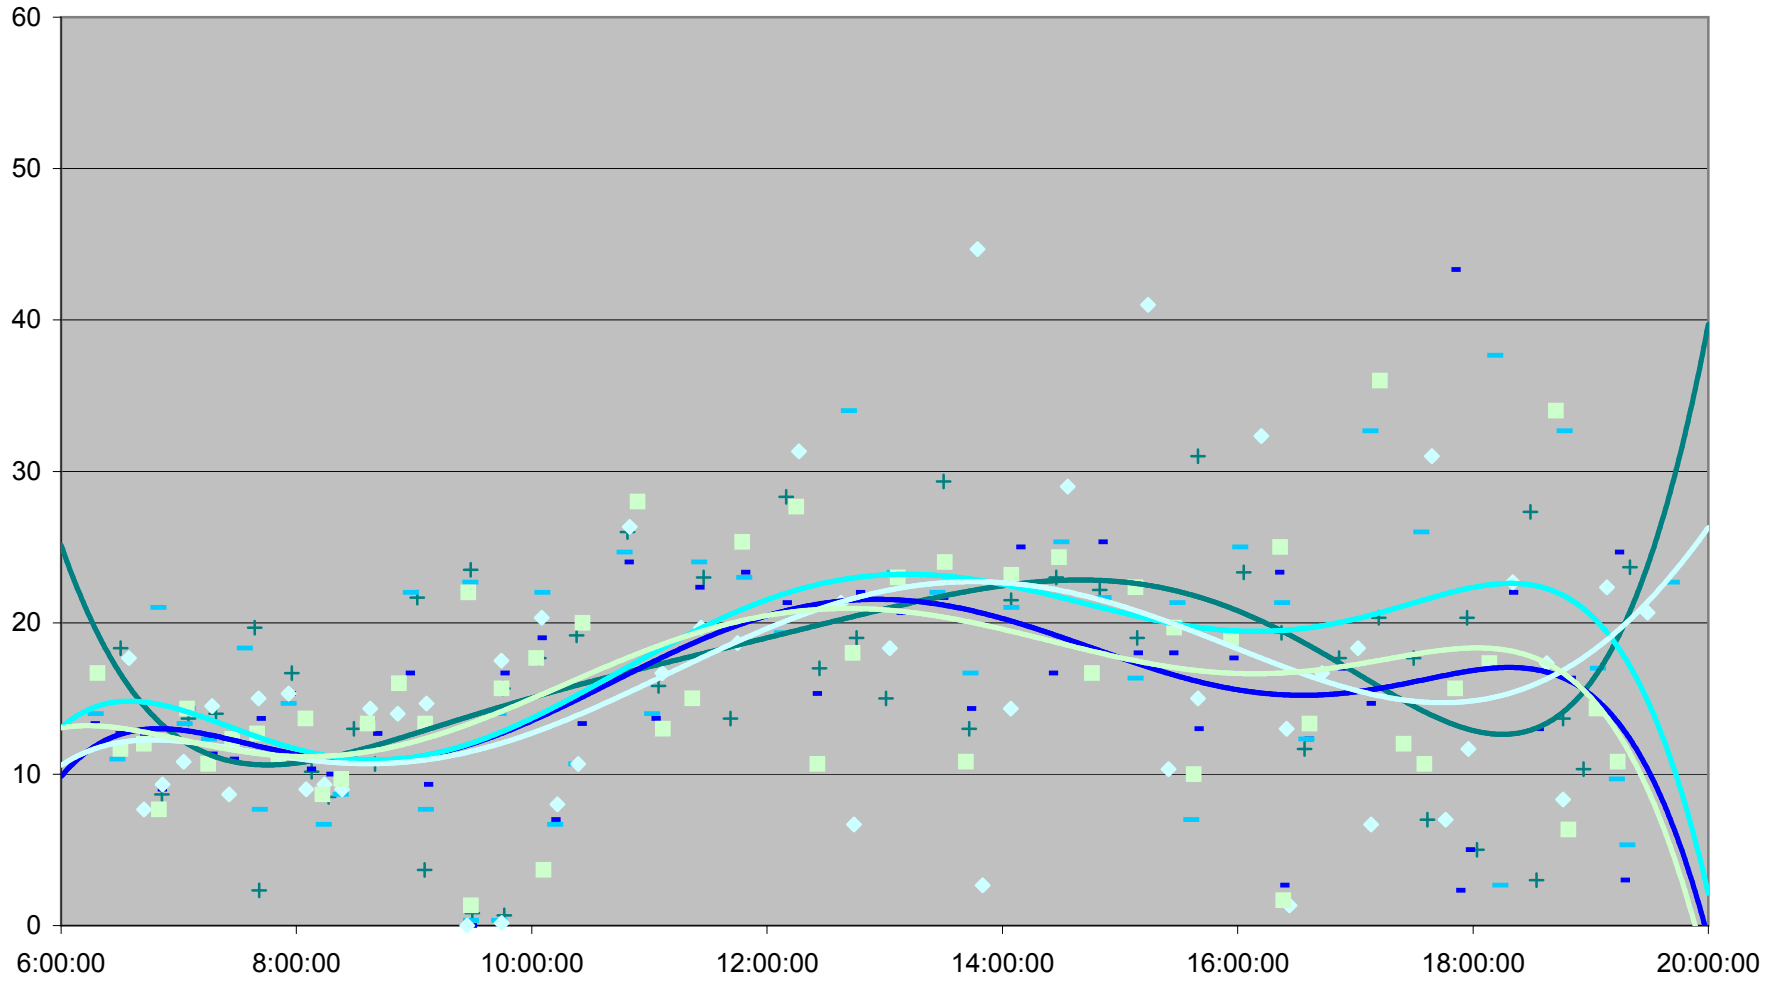

502 Downtowner Headways at Woodbine Ave. Westbound December 2007

502 Downtowner Headways at Woodbine Ave. Westbound December 2007

502 Downtowner Headways at Woodbine Ave. Westbound December 2007

502 Downtowner Headways at Woodbine Ave. Westbound December 2007

502 Downtowner Headways at Woodbine Ave. Westbound December 2007

- | | | | | | | | | | | | |
|----------|----------|----------|----------|----------|----------|----------|----------|----------|----------|----------|----------|
| ◆ Mon.3 | ■ Tue.4 | ▲ Wed.5 | ✕ Thu.6 | ✖ Fri.7 | ● Mon.10 | + Tue.11 | - Wed.12 | - Thu.13 | ◇ Fri.14 | ■ Mon.17 | ▲ Tue.18 |
| ✕ Wed.19 | ✖ Thu.20 | ● Fri.21 | + Mon.24 | - Thu.27 | - Fri.28 | ◆ Mon.31 | | | | | |