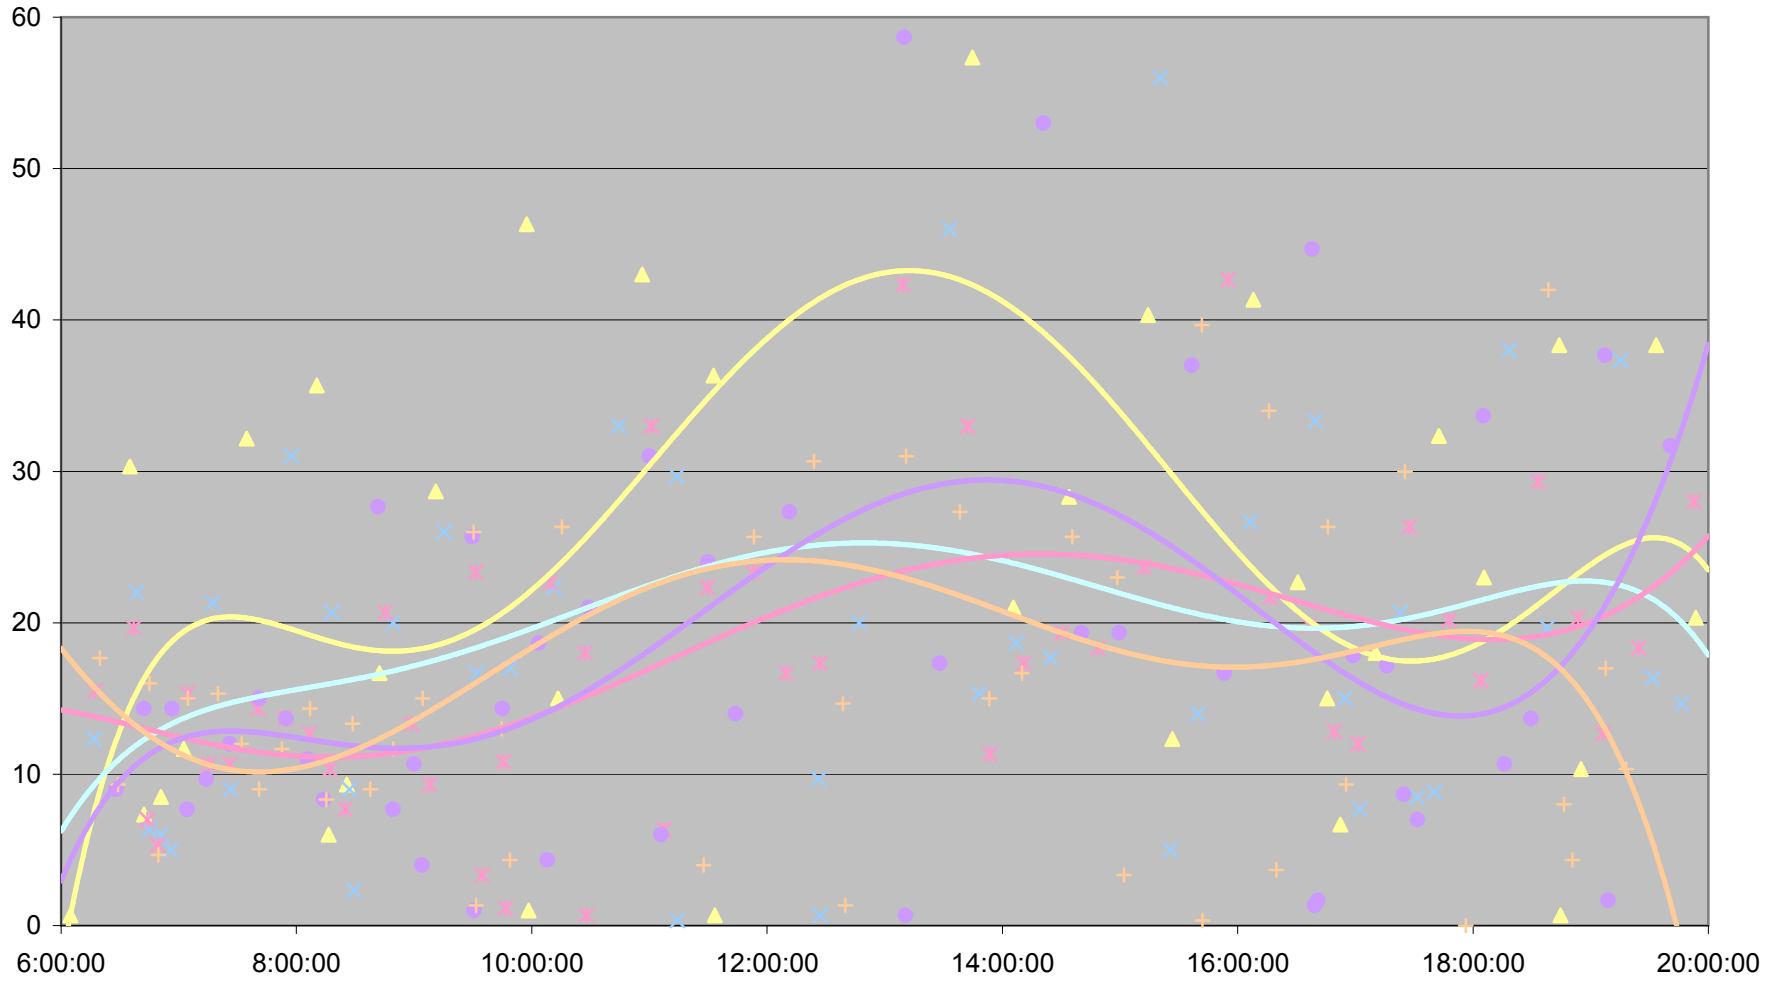

502 Downtowner Headways at Woodbine Ave. Westbound December 2007

502 Downtowner Headways at Woodbine Ave. Westbound December 2007

502 Downtowner Headways at Woodbine Ave. Westbound December 2007

502 Downtowner Headways at Woodbine Ave. Westbound December 2007

502 Downtowner Headways at Woodbine Ave. Westbound December 2007

- | | | | | | | | | | | | |
|----------|----------|----------|----------|----------|----------|----------|----------|----------|----------|----------|----------|
| ◆ Mon.3 | ■ Tue.4 | ▲ Wed.5 | ✕ Thu.6 | ✖ Fri.7 | ● Mon.10 | + Tue.11 | - Wed.12 | - Thu.13 | ◇ Fri.14 | ■ Mon.17 | ▲ Tue.18 |
| ✕ Wed.19 | ✖ Thu.20 | ● Fri.21 | + Mon.24 | - Thu.27 | - Fri.28 | ◆ Mon.31 | | | | | |