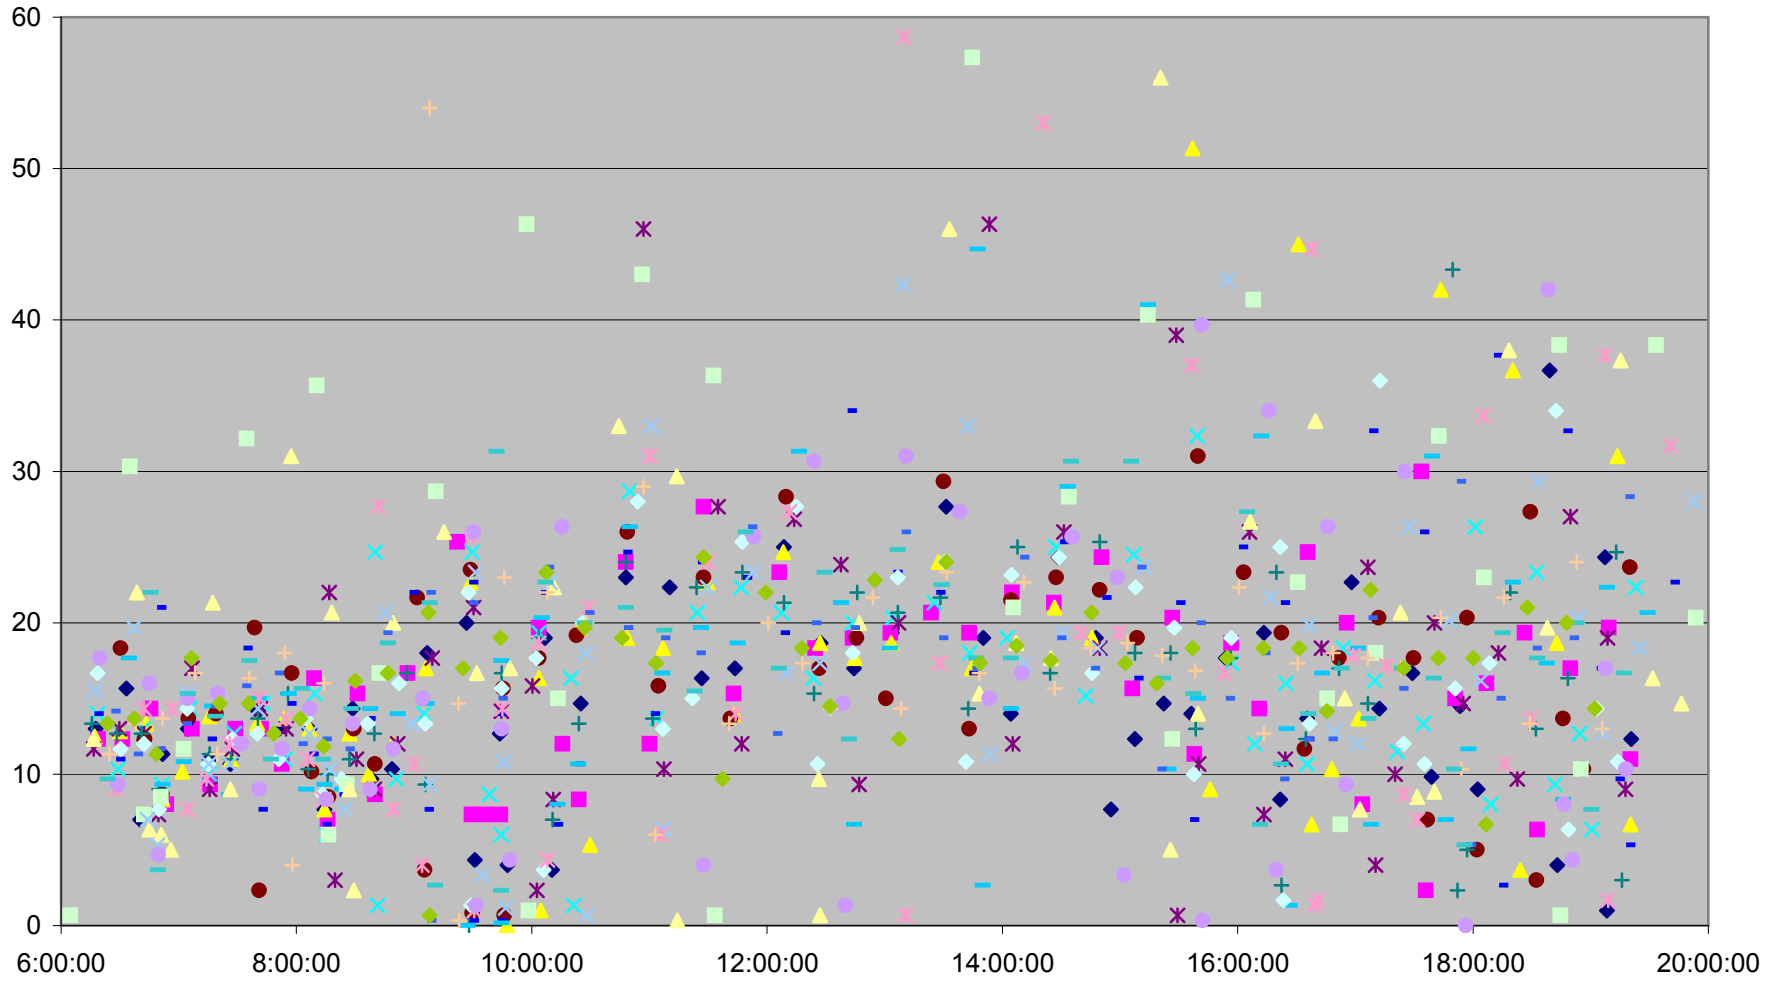

502 Downtowner Headways at Woodbine Ave. Westbound December 2007

502 Downtowner Headways at Woodbine Ave. Westbound December 2007

502 Downtowner Headways at Woodbine Ave. Westbound December 2007

502 Downtowner Headways at Woodbine Ave. Westbound December 2007

502 Downtowner Headways at Woodbine Ave. Westbound December 2007

- | | | | | | | | | | | | |
|----------|----------|----------|----------|----------|----------|----------|----------|----------|----------|----------|----------|
| ◆ Mon.3 | ■ Tue.4 | ▲ Wed.5 | ✕ Thu.6 | ✖ Fri.7 | ● Mon.10 | + Tue.11 | - Wed.12 | - Thu.13 | ◇ Fri.14 | ■ Mon.17 | ▲ Tue.18 |
| ✕ Wed.19 | ✖ Thu.20 | ● Fri.21 | + Mon.24 | - Thu.27 | - Fri.28 | ◆ Mon.31 | | | | | |