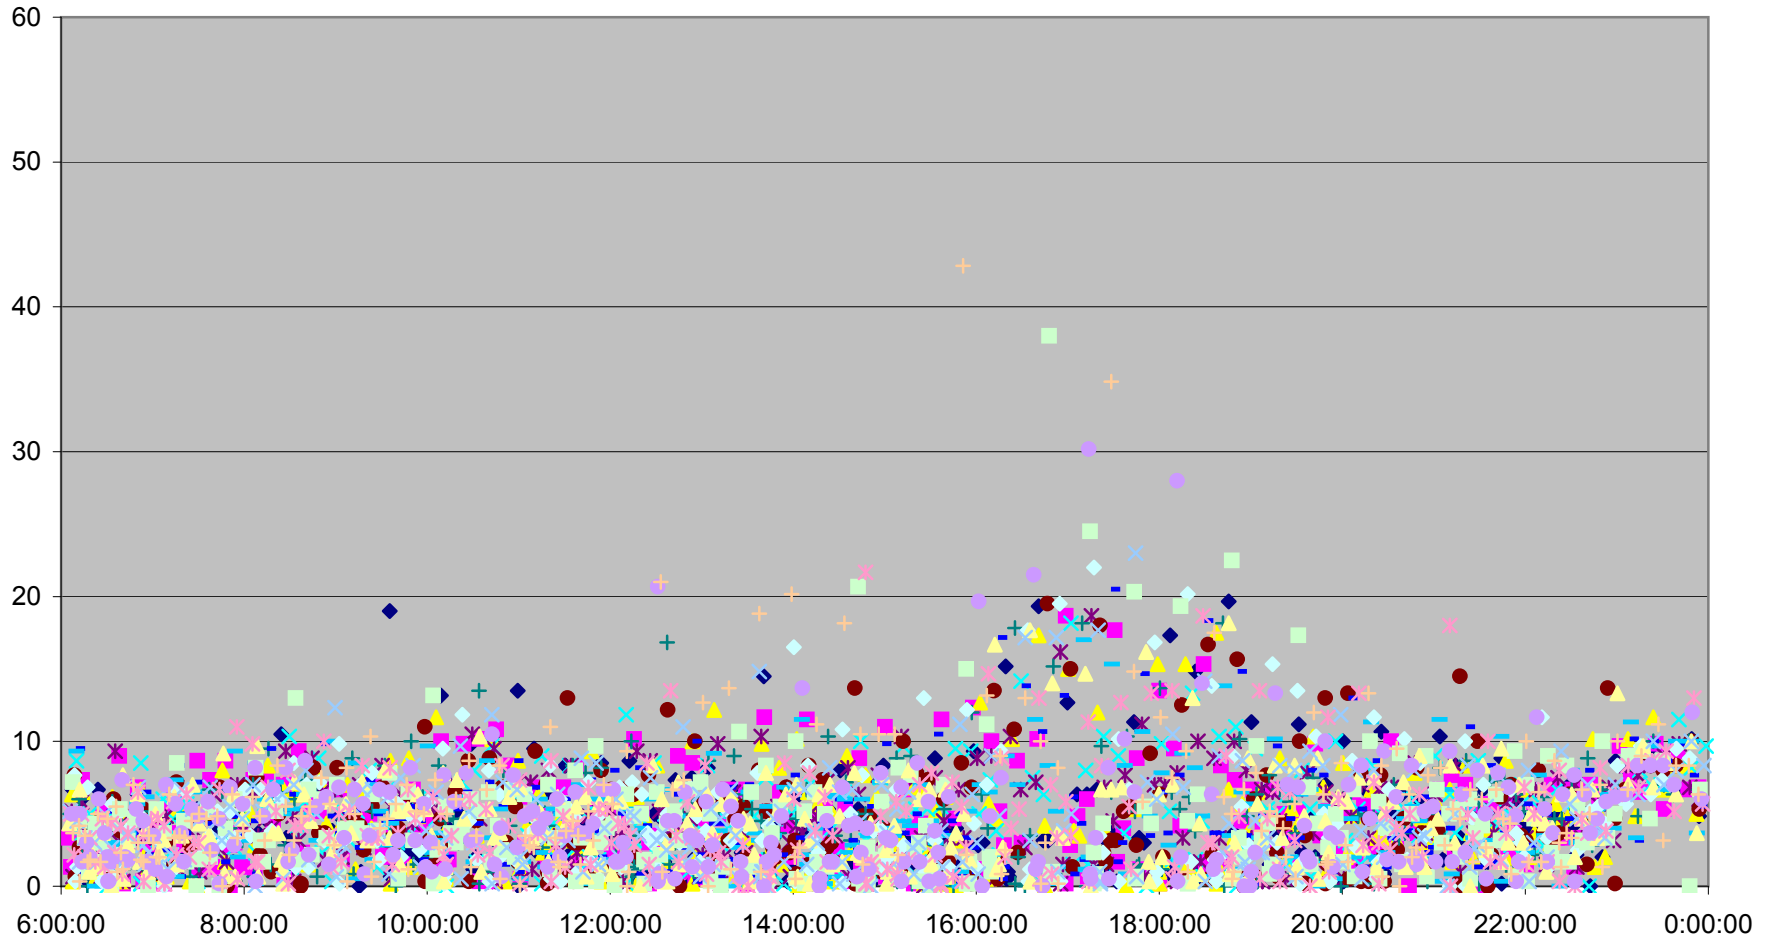

DUFFERIN Down Headways at South of Lawrence Ave.

DUFFERIN Down Headways at South of Lawrence Ave.

DUFFERIN Down Headways at South of Lawrence Ave.

DUFFERIN Down Headways at South of Lawrence Ave.

DUFFERIN Down Headways at South of Lawrence Ave.

DUFFERIN Down Headways at South of Lawrence Ave.

DUFFERIN Down Headways at South of Lawrence Ave.