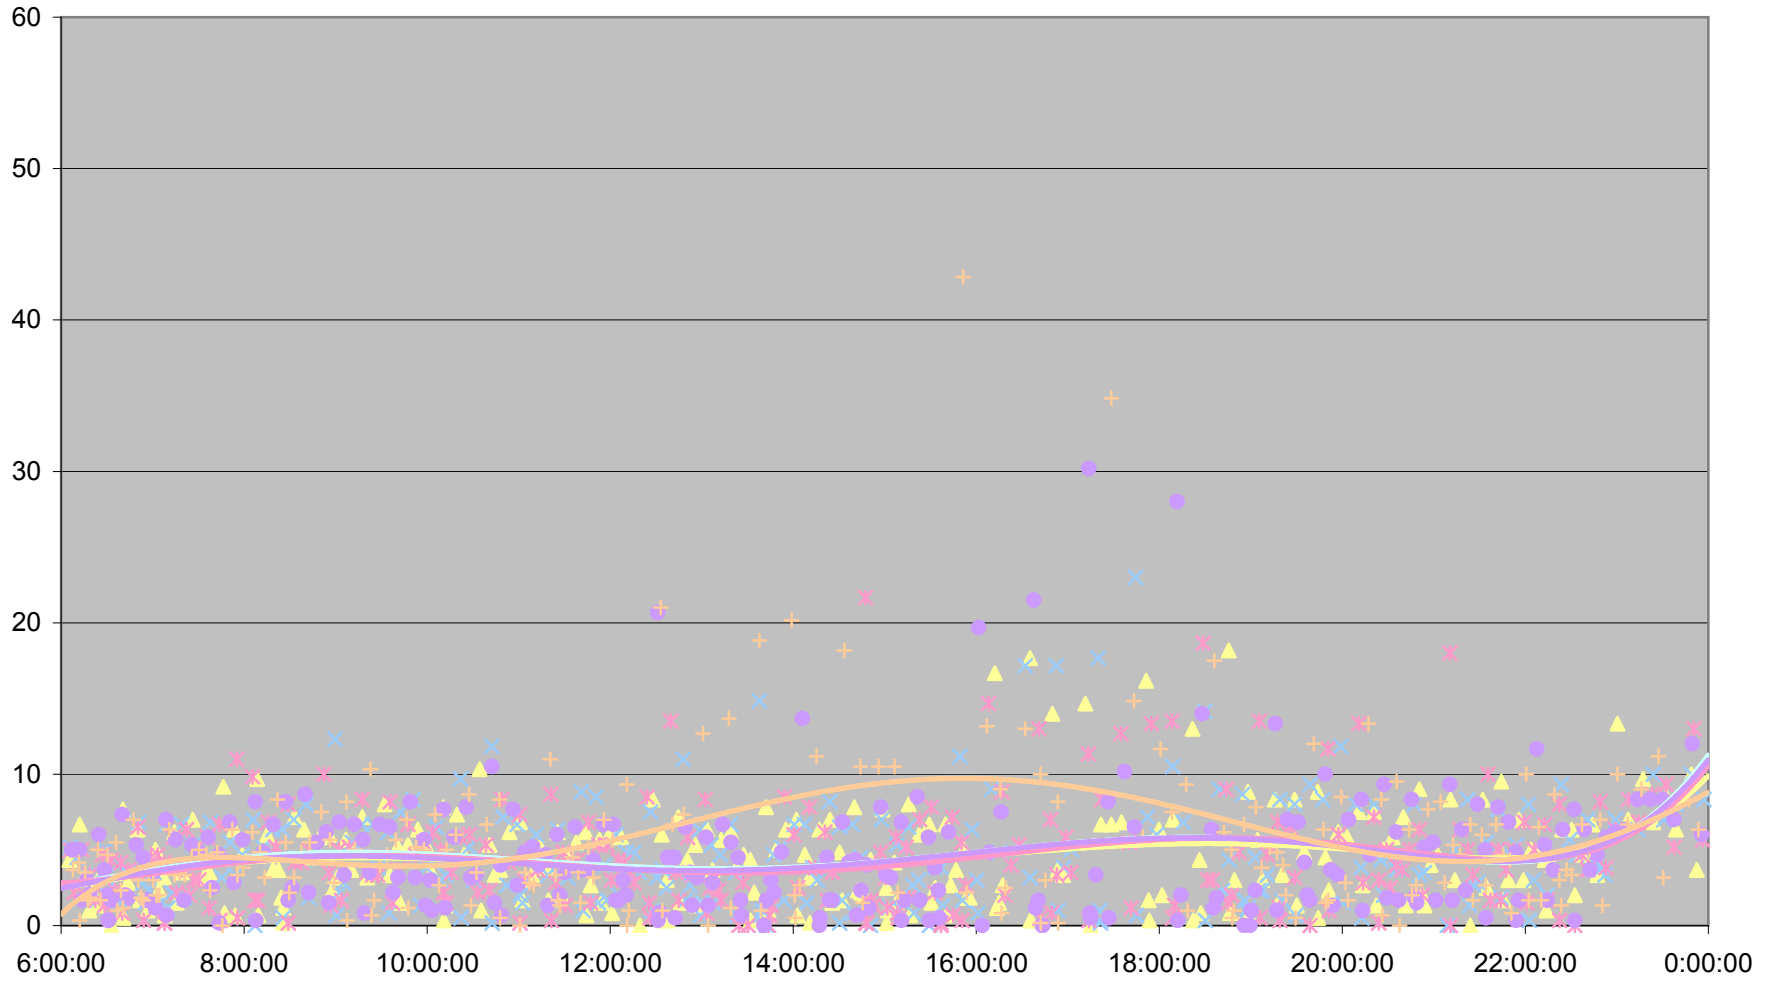

DUFFERIN Down Headways at South of Lawrence Ave.

DUFFERIN Down Headways at South of Lawrence Ave.

DUFFERIN Down Headways at South of Lawrence Ave.

DUFFERIN Down Headways at South of Lawrence Ave.

DUFFERIN Down Headways at South of Lawrence Ave.

DUFFERIN Down Headways at South of Lawrence Ave.

DUFFERIN Down Headways at South of Lawrence Ave.