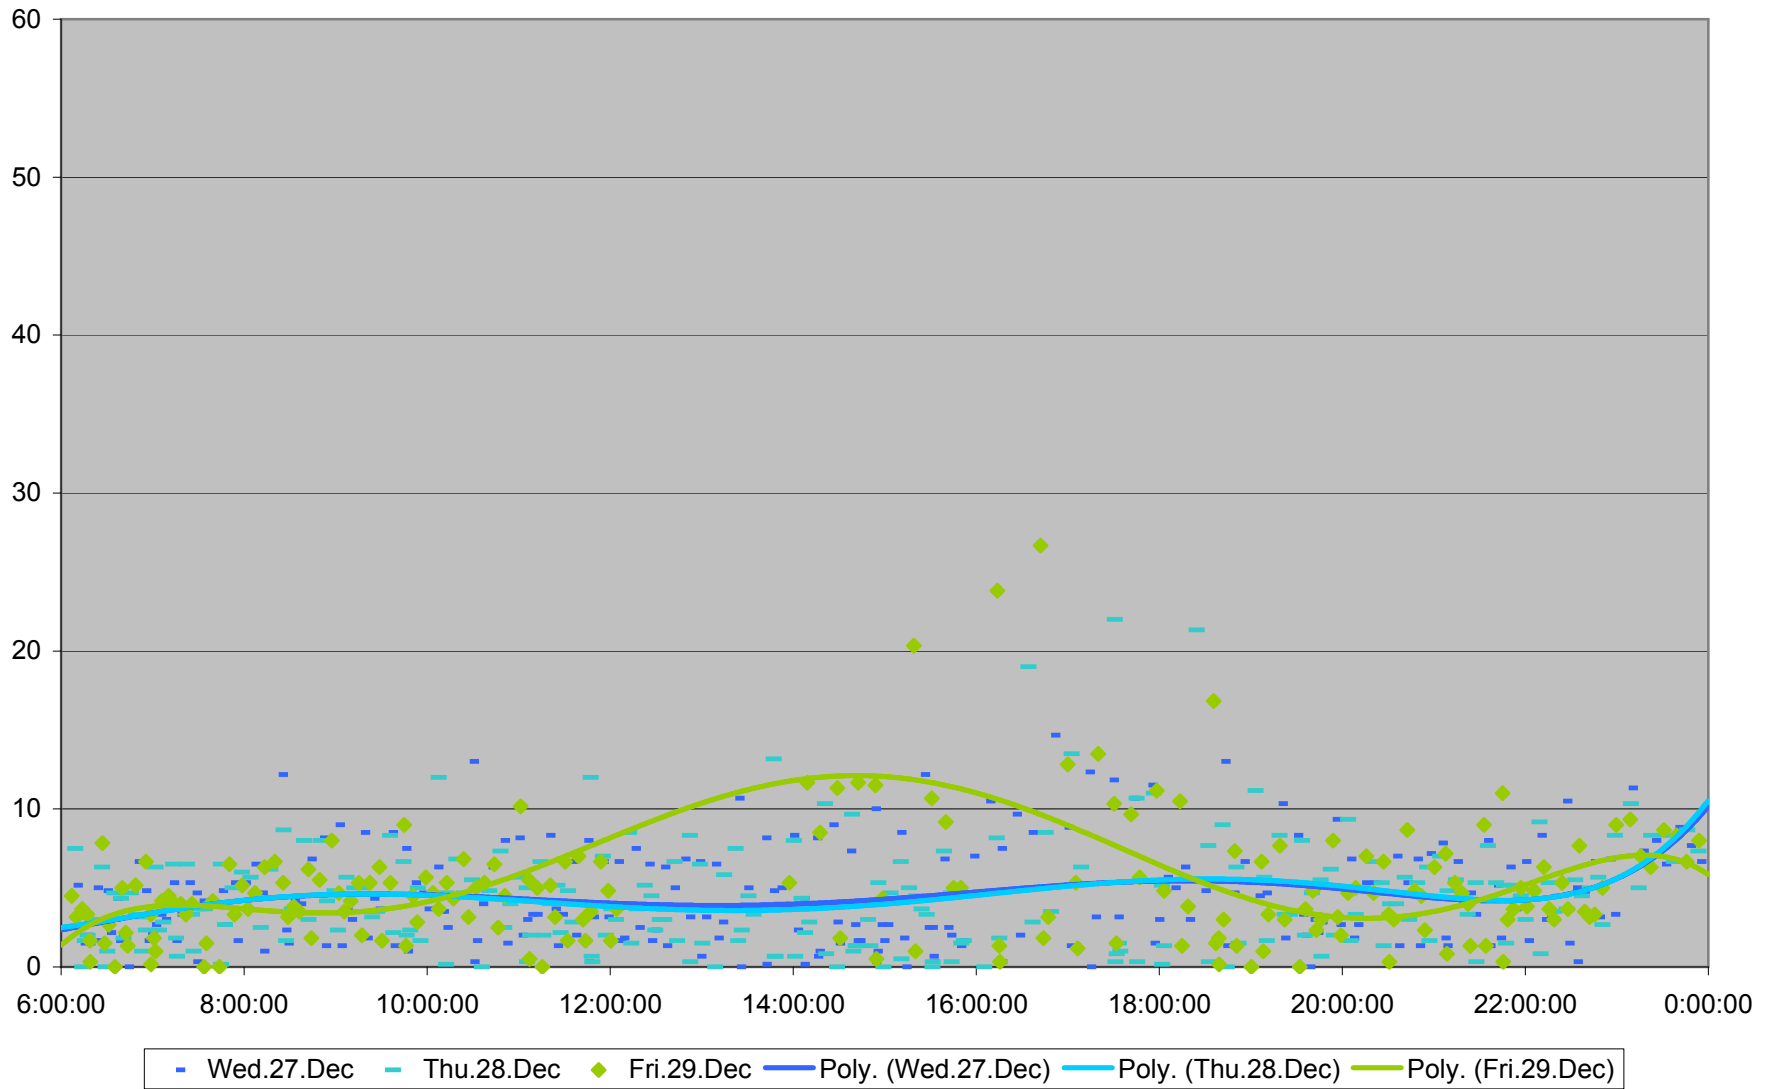

DUFFERIN Down Headways at South of Lawrence Ave.

DUFFERIN Down Headways at South of Lawrence Ave.

DUFFERIN Down Headways at South of Lawrence Ave.

DUFFERIN Down Headways at South of Lawrence Ave.

DUFFERIN Down Headways at South of Lawrence Ave.

DUFFERIN Down Headways at South of Lawrence Ave.

DUFFERIN Down Headways at South of Lawrence Ave.