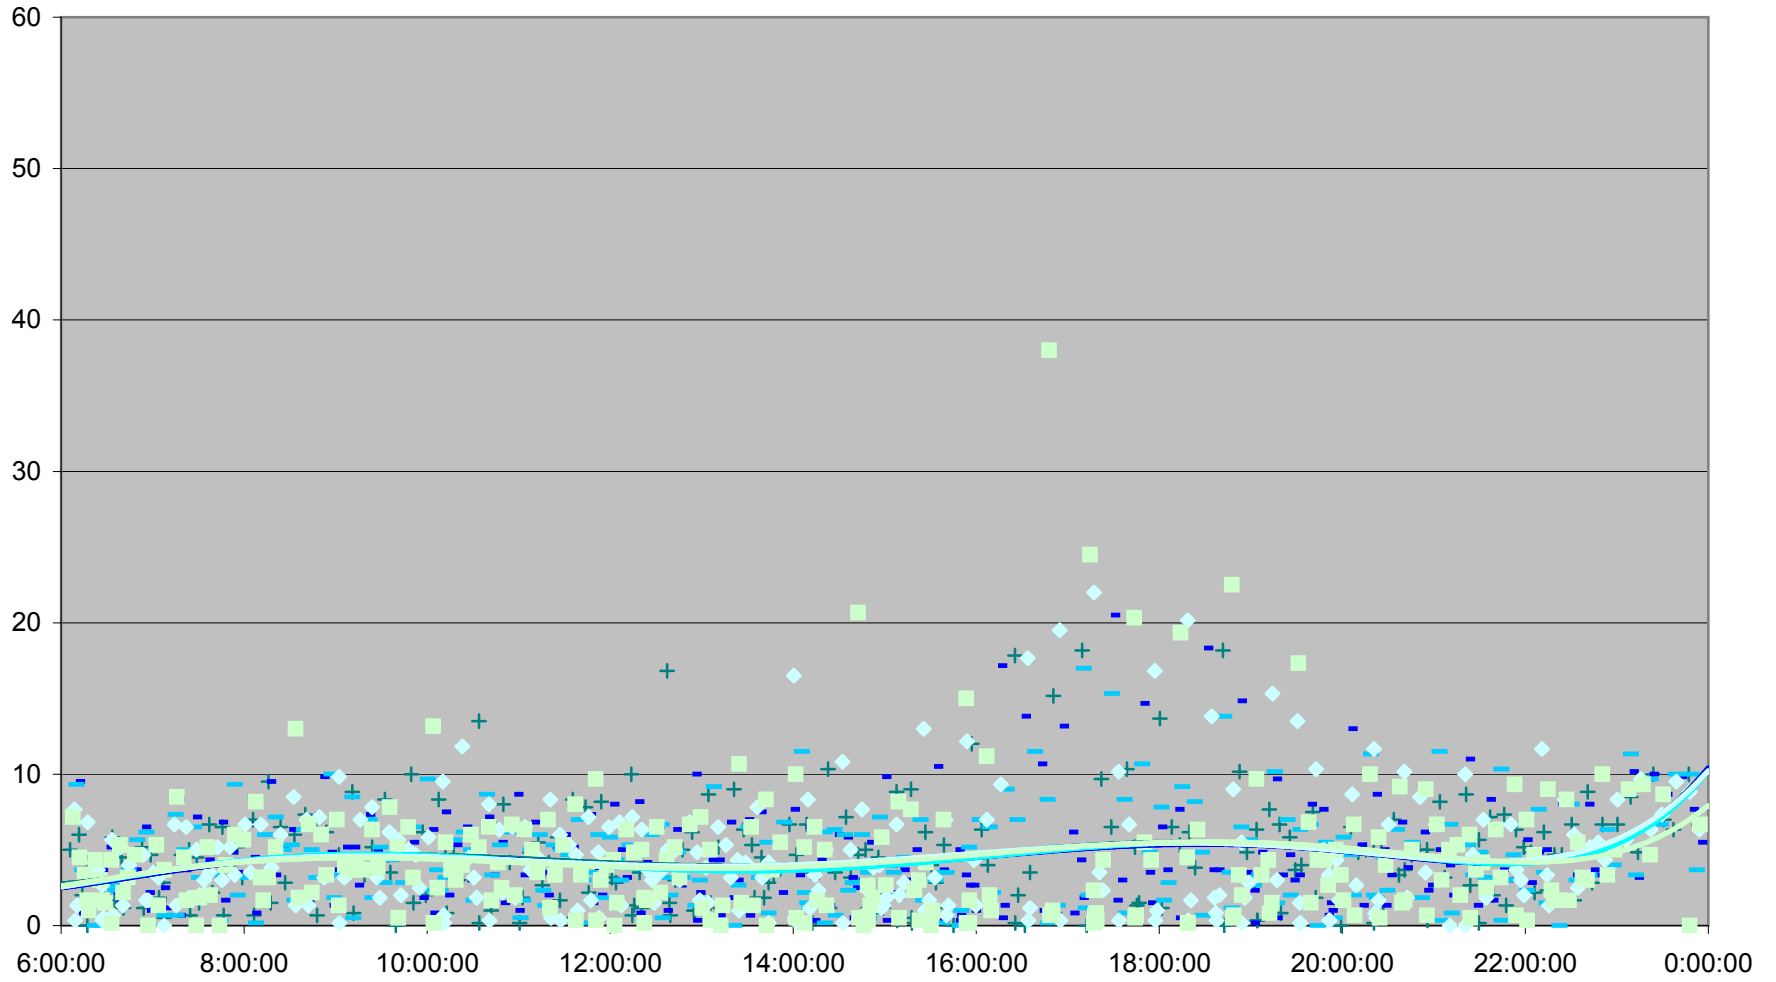

DUFFERIN Down Headways at South of Lawrence Ave.

DUFFERIN Down Headways at South of Lawrence Ave.

DUFFERIN Down Headways at South of Lawrence Ave.

DUFFERIN Down Headways at South of Lawrence Ave.

DUFFERIN Down Headways at South of Lawrence Ave.

DUFFERIN Down Headways at South of Lawrence Ave.

DUFFERIN Down Headways at South of Lawrence Ave.