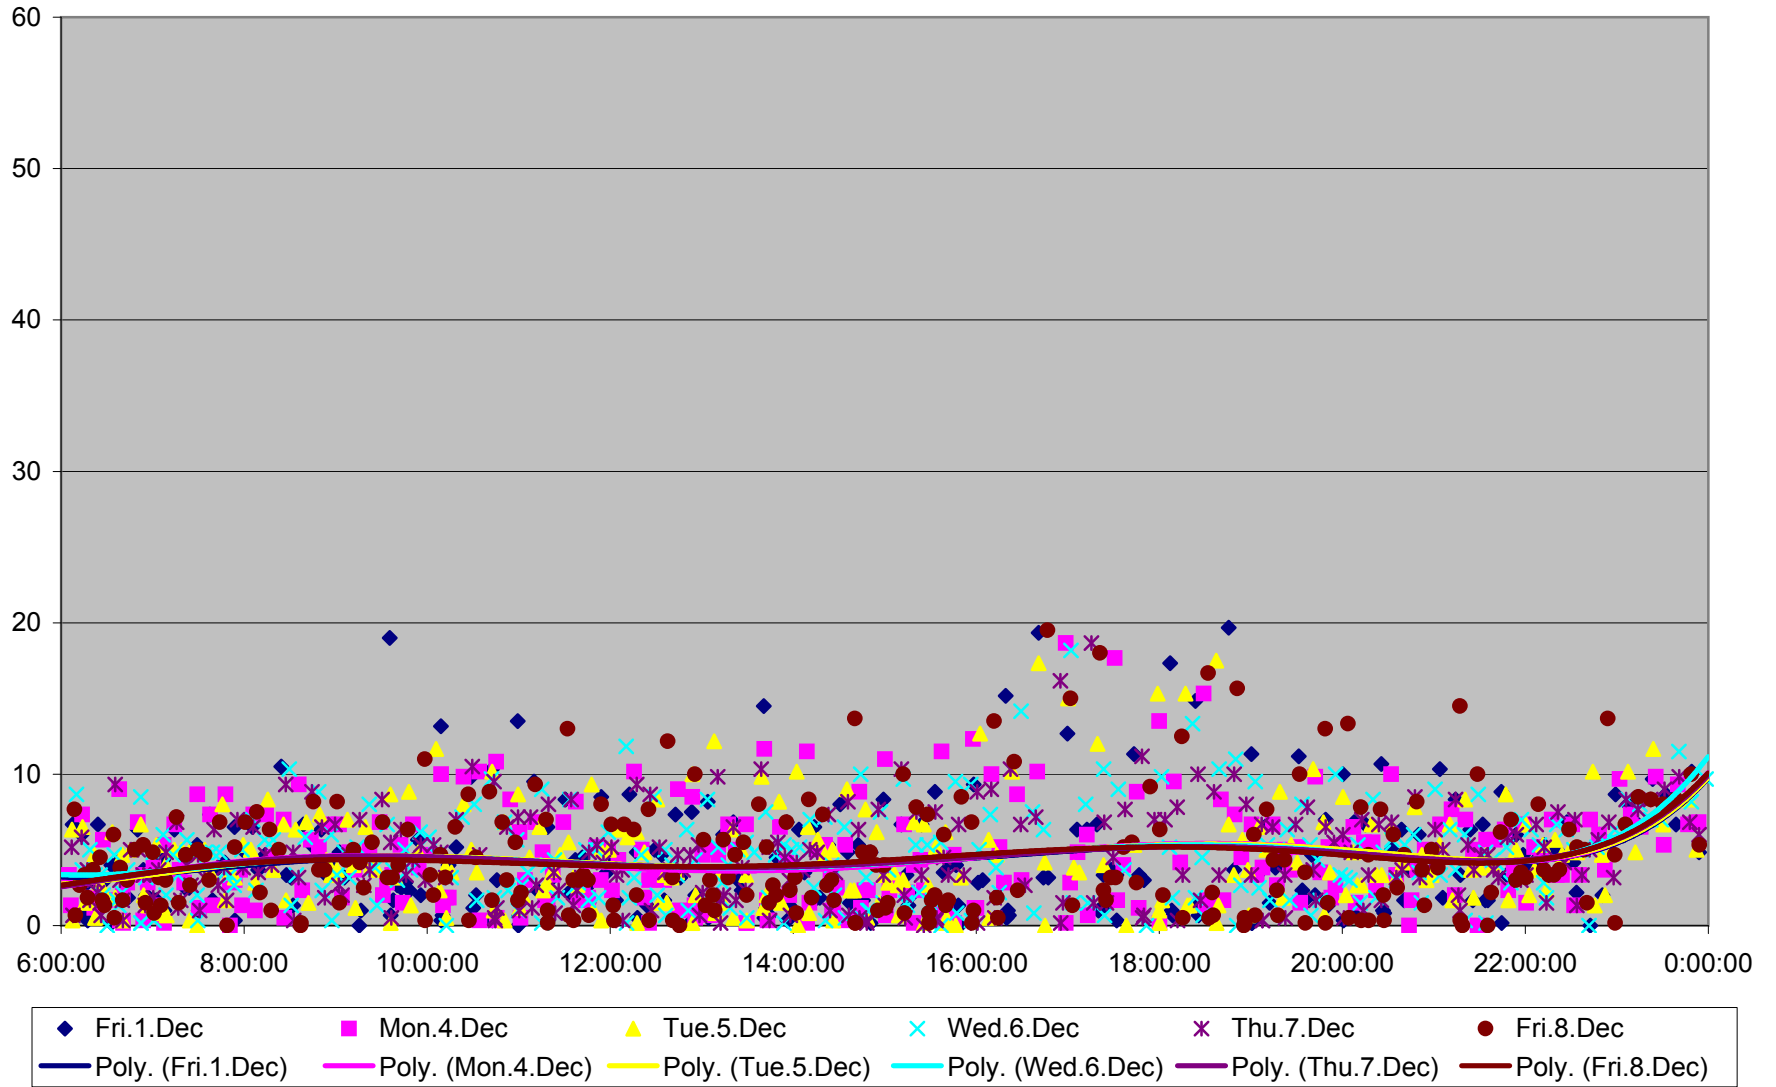

DUFFERIN Down Headways at South of Lawrence Ave.

DUFFERIN Down Headways at South of Lawrence Ave.

DUFFERIN Down Headways at South of Lawrence Ave.

DUFFERIN Down Headways at South of Lawrence Ave.

DUFFERIN Down Headways at South of Lawrence Ave.

DUFFERIN Down Headways at South of Lawrence Ave.

DUFFERIN Down Headways at South of Lawrence Ave.