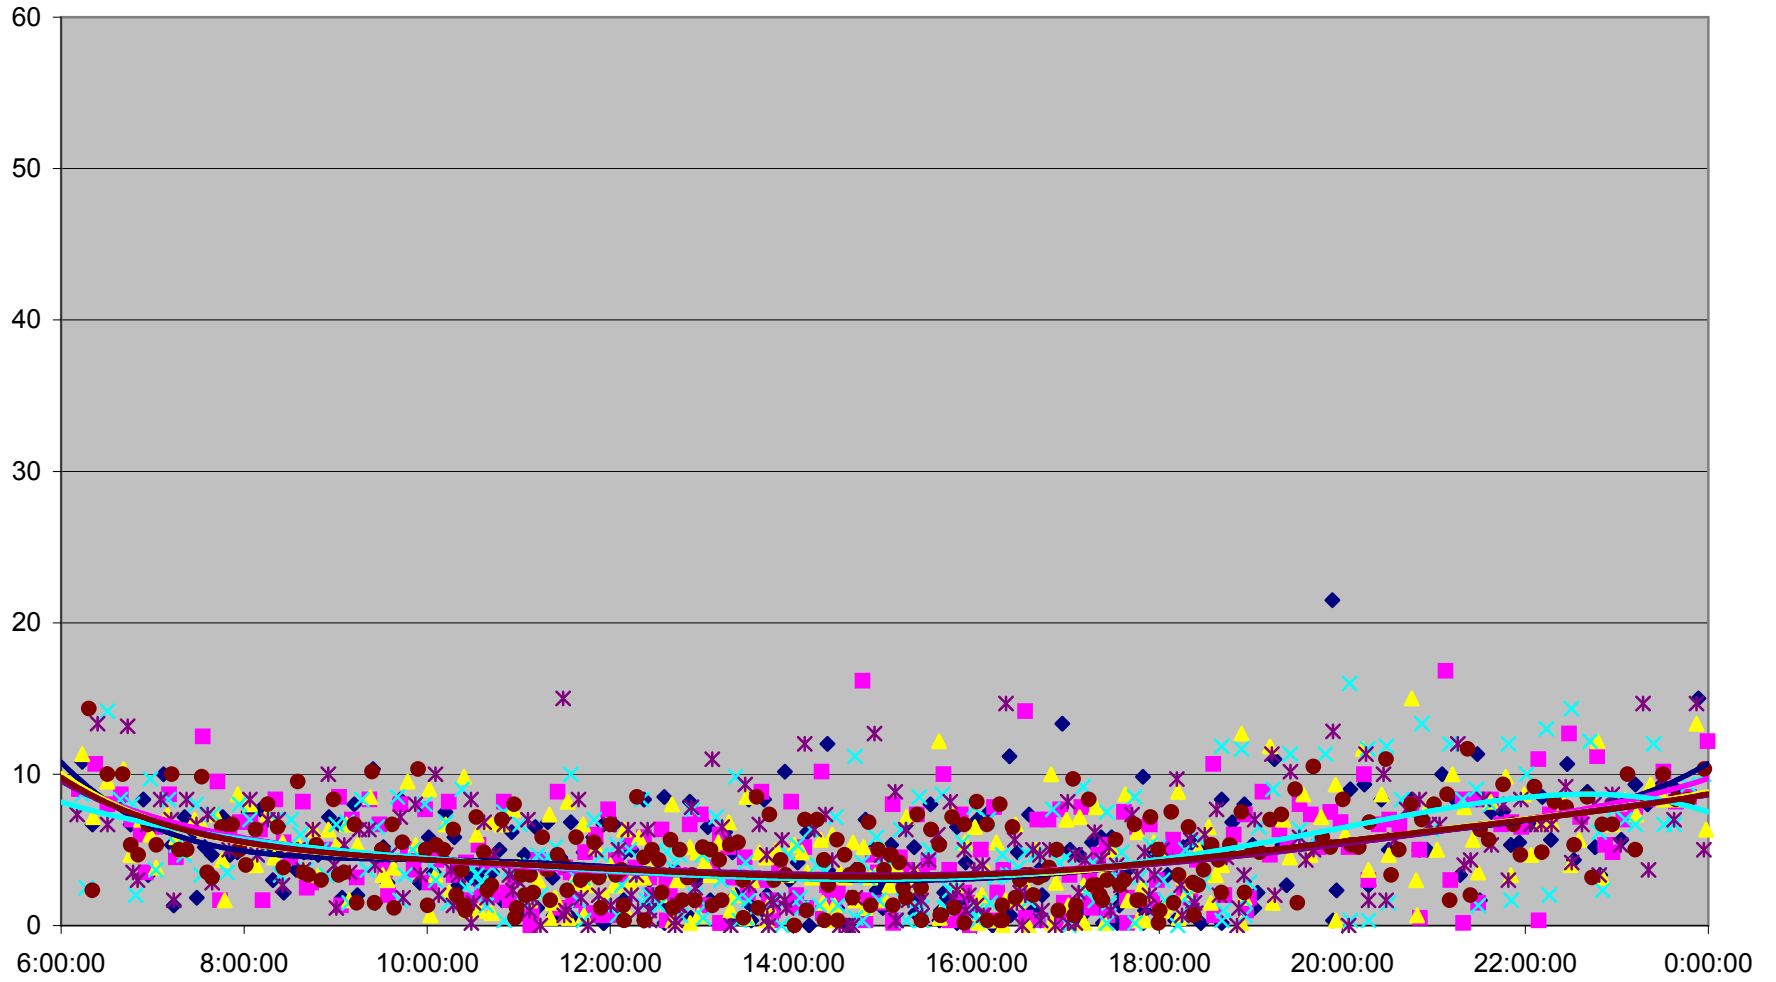

DUFFERIN Down Headways at South of Lawrence Ave.

DUFFERIN Down Headways at South of Lawrence Ave.

DUFFERIN Down Headways at South of Lawrence Ave.

DUFFERIN Down Headways at South of Lawrence Ave.

DUFFERIN Down Headways at South of Lawrence Ave.

DUFFERIN Down Headways at South of Lawrence Ave.

DUFFERIN Down Headways at South of Lawrence Ave.