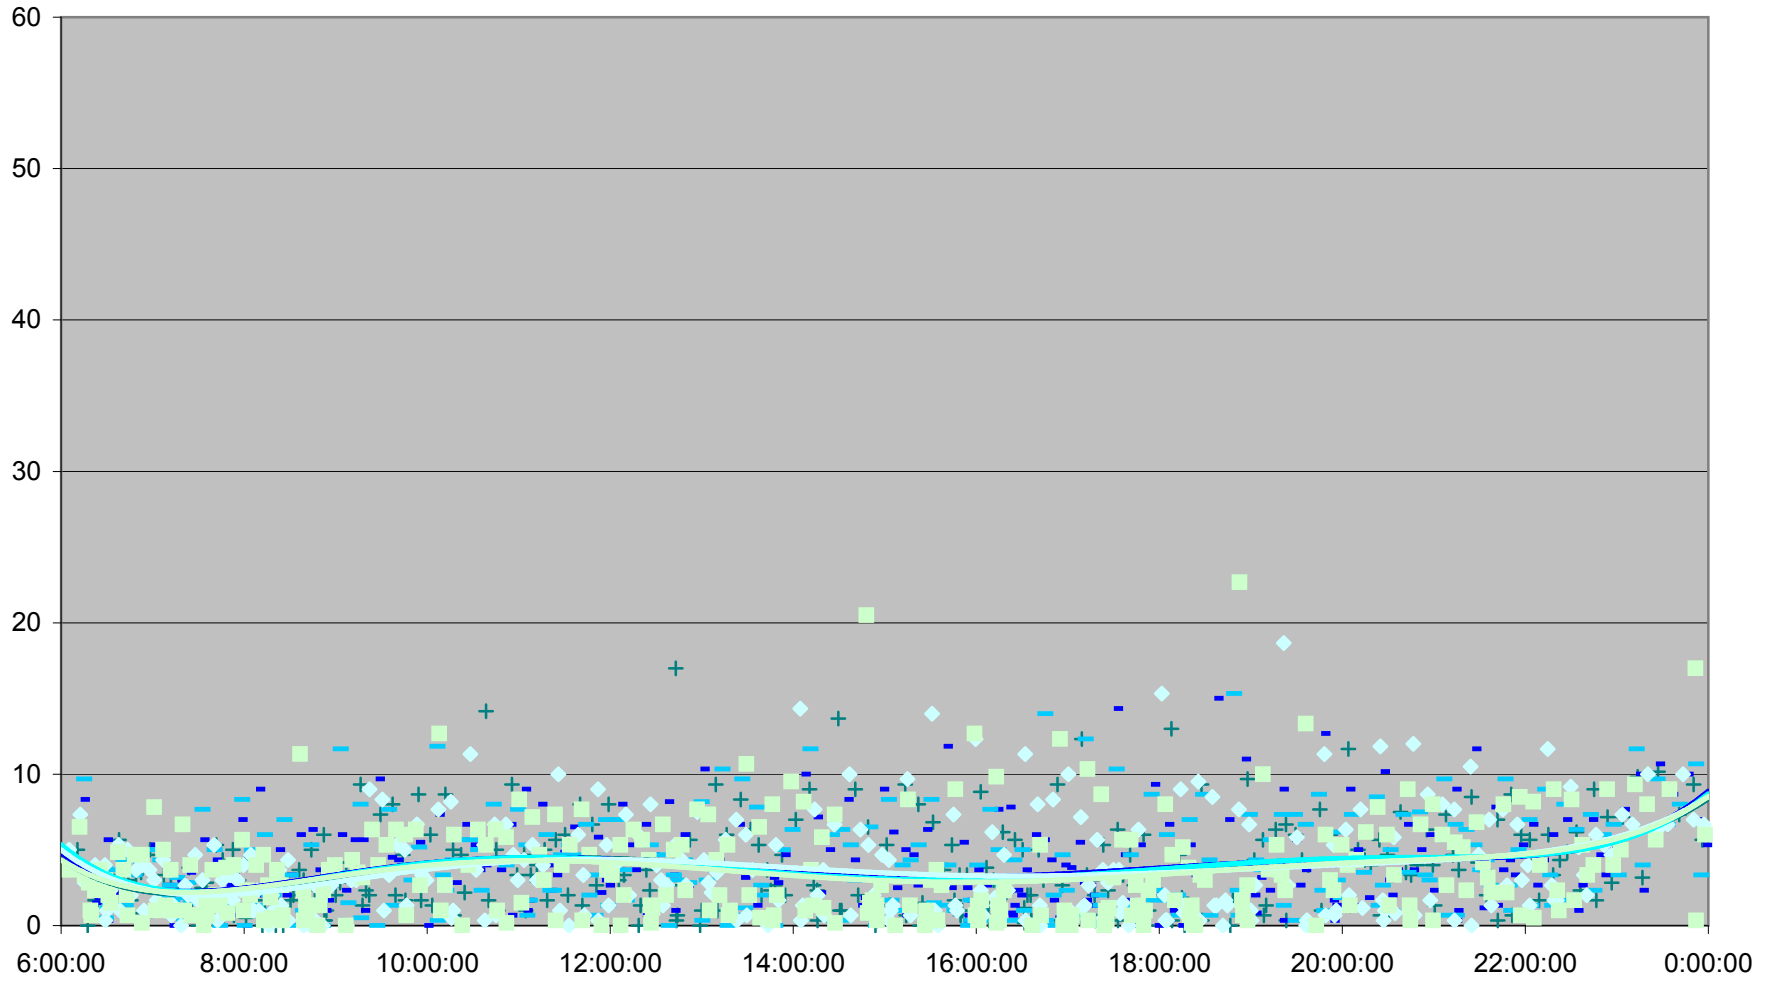

DUFFERIN Down Headways at Eglinton Ave.

DUFFERIN Down Headways at Eglinton Ave.

DUFFERIN Down Headways at Eglinton Ave.

DUFFERIN Down Headways at Eglinton Ave.

DUFFERIN Down Headways at Eglinton Ave.

- | | | | | | | | |
|--------------|--------------|--------------|--------------|--------------|--------------|--------------|--------------|
| ◆ Fri.1.Dec | ■ Mon.4.Dec | ▲ Tue.5.Dec | ✕ Wed.6.Dec | ✖ Thu.7.Dec | ● Fri.8.Dec | + Mon.11.Dec | - Tue.12.Dec |
| - Wed.13.Dec | ◇ Thu.14.Dec | ■ Fri.15.Dec | ▲ Mon.18.Dec | ✕ Tue.19.Dec | ✖ Wed.20.Dec | ● Thu.21.Dec | + Fri.22.Dec |
| - Wed.27.Dec | - Thu.28.Dec | ◆ Fri.29.Dec | | | | | |

DUFFERIN Down Headways at Eglinton Ave.

DUFFERIN Down Headways at Eglinton Ave.