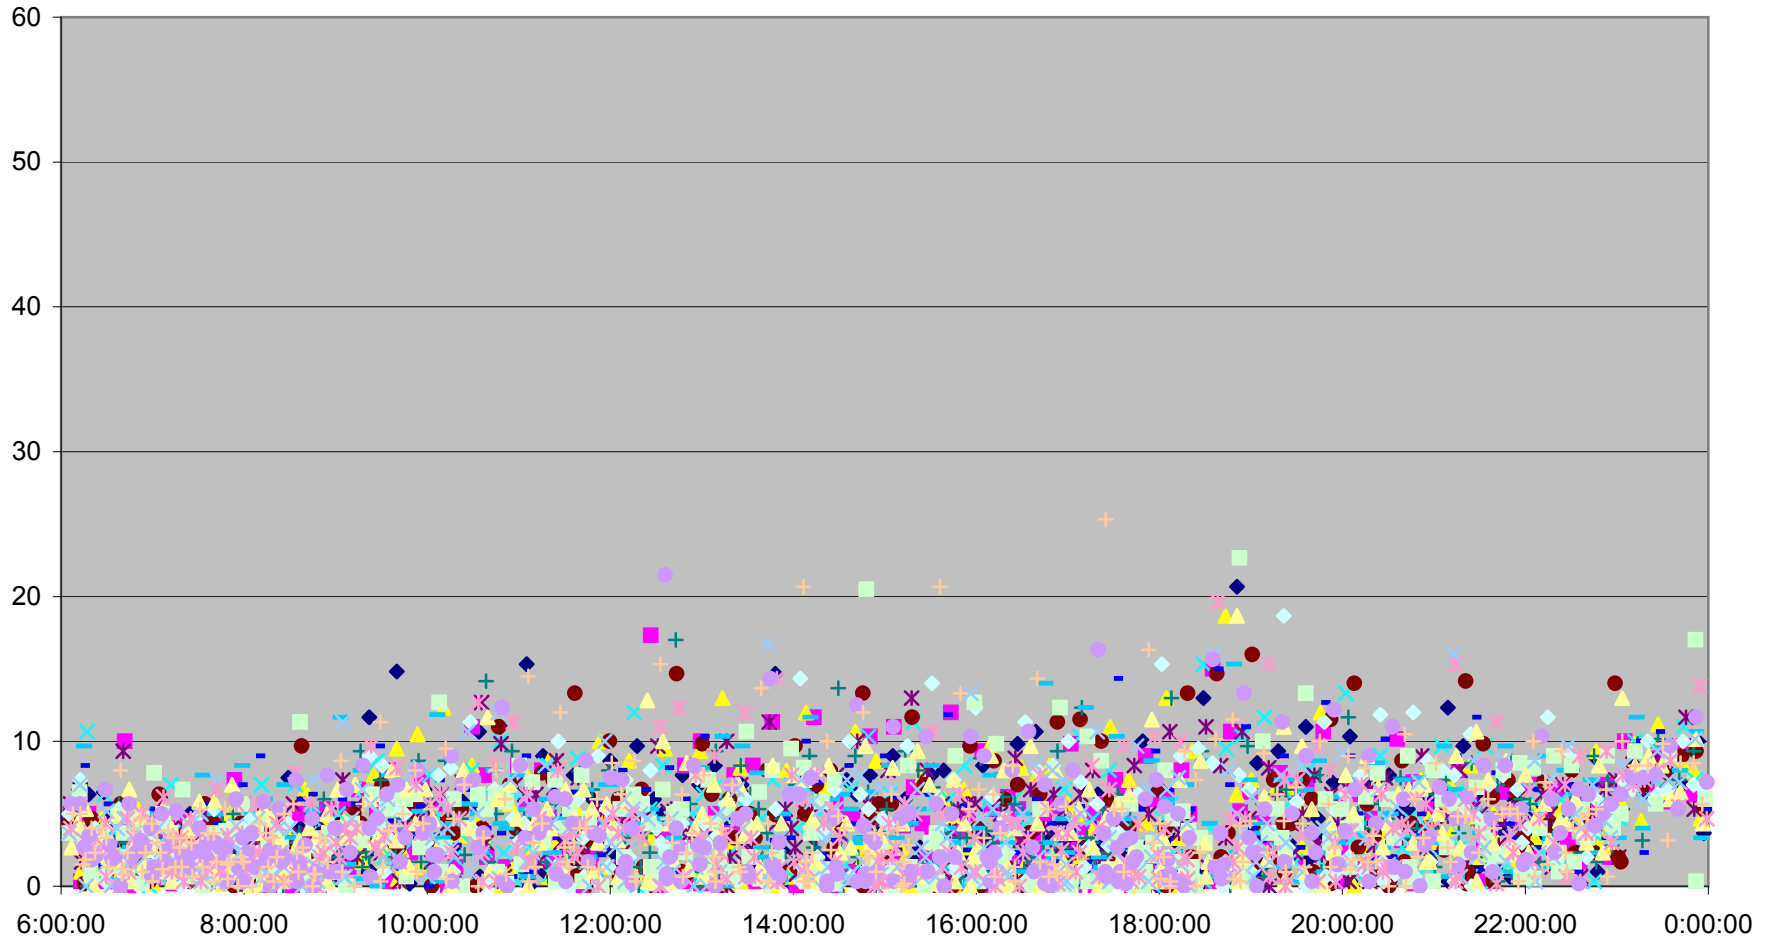

DUFFERIN Down Headways at Eglinton Ave.

DUFFERIN Down Headways at Eglinton Ave.

DUFFERIN Down Headways at Eglinton Ave.

DUFFERIN Down Headways at Eglinton Ave.

DUFFERIN Down Headways at Eglinton Ave.

- | | | | | | | | |
|--------------|--------------|--------------|--------------|--------------|--------------|--------------|--------------|
| ◆ Fri.1.Dec | ■ Mon.4.Dec | ▲ Tue.5.Dec | ✕ Wed.6.Dec | ✖ Thu.7.Dec | ● Fri.8.Dec | + Mon.11.Dec | - Tue.12.Dec |
| - Wed.13.Dec | ◇ Thu.14.Dec | ■ Fri.15.Dec | ▲ Mon.18.Dec | ✕ Tue.19.Dec | ✖ Wed.20.Dec | ● Thu.21.Dec | + Fri.22.Dec |
| - Wed.27.Dec | - Thu.28.Dec | ◆ Fri.29.Dec | | | | | |

DUFFERIN Down Headways at Eglinton Ave.

DUFFERIN Down Headways at Eglinton Ave.