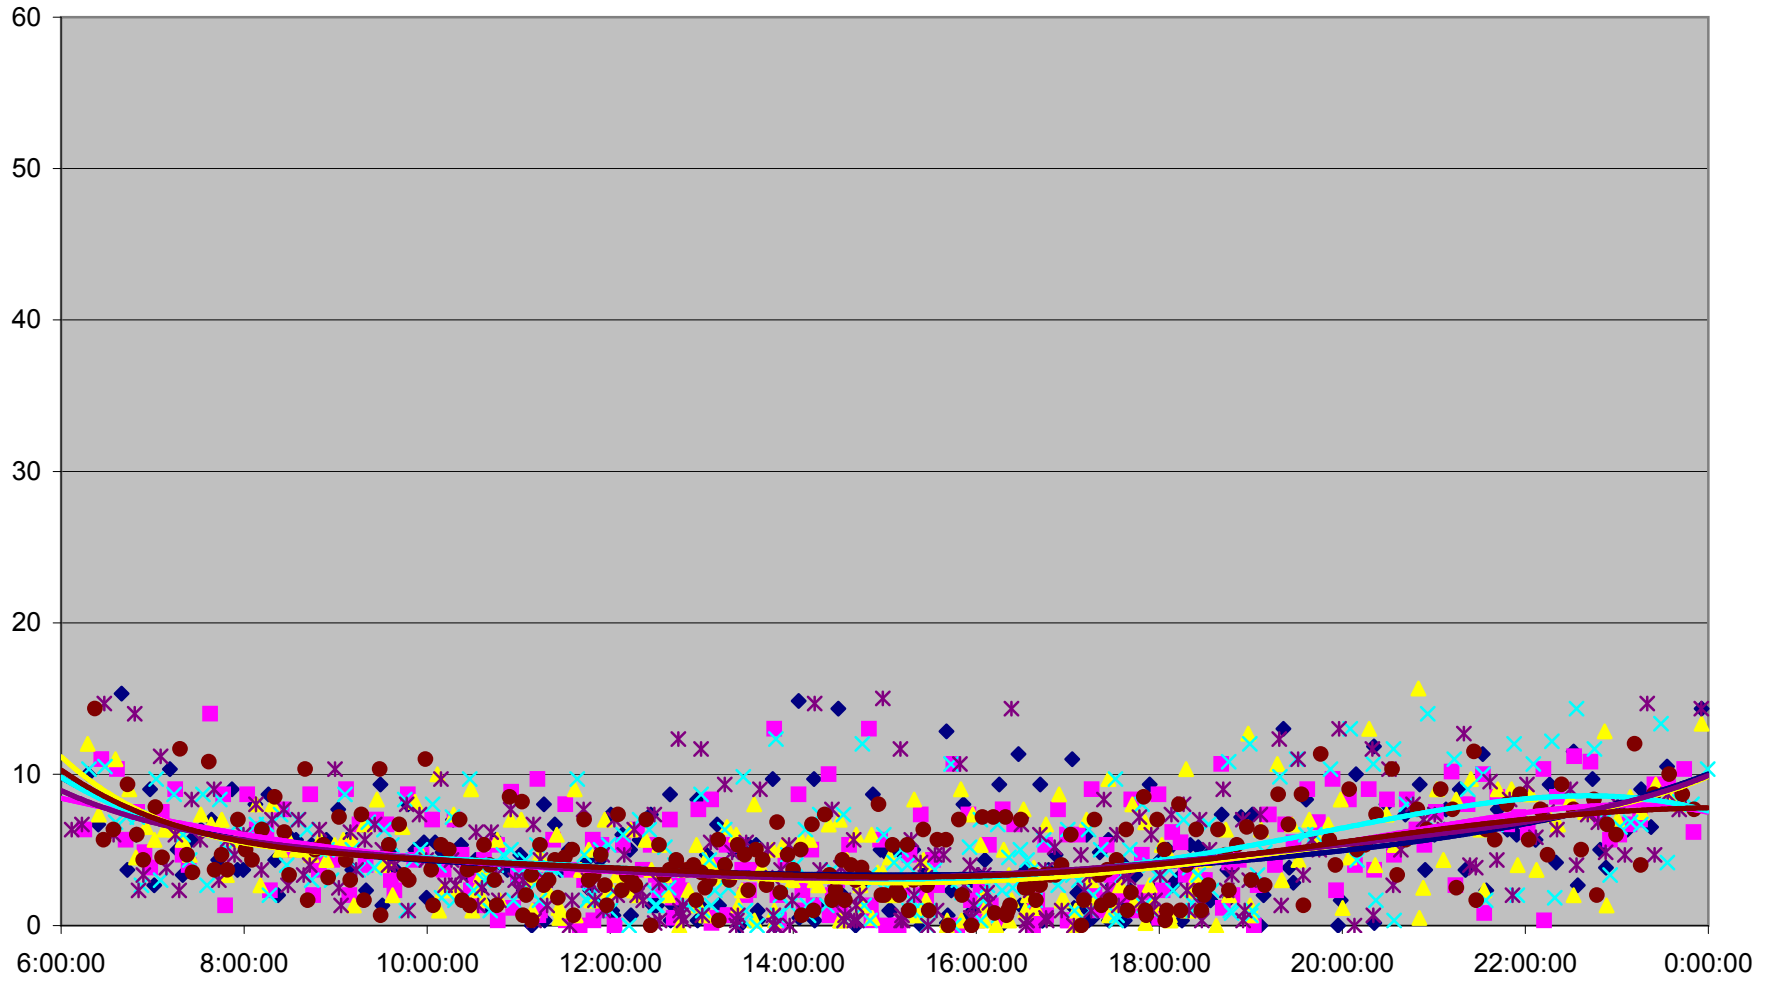

DUFFERIN Down Headways at Eglinton Ave.

DUFFERIN Down Headways at Eglinton Ave.

DUFFERIN Down Headways at Eglinton Ave.

DUFFERIN Down Headways at Eglinton Ave.

DUFFERIN Down Headways at Eglinton Ave.

- | | | | | | | | |
|--------------|--------------|--------------|--------------|--------------|--------------|--------------|--------------|
| ◆ Fri.1.Dec | ■ Mon.4.Dec | ▲ Tue.5.Dec | ✕ Wed.6.Dec | ✖ Thu.7.Dec | ● Fri.8.Dec | + Mon.11.Dec | - Tue.12.Dec |
| - Wed.13.Dec | ◇ Thu.14.Dec | ■ Fri.15.Dec | ▲ Mon.18.Dec | ✕ Tue.19.Dec | ✖ Wed.20.Dec | ● Thu.21.Dec | + Fri.22.Dec |
| - Wed.27.Dec | - Thu.28.Dec | ◆ Fri.29.Dec | | | | | |

DUFFERIN Down Headways at Eglinton Ave.

DUFFERIN Down Headways at Eglinton Ave.