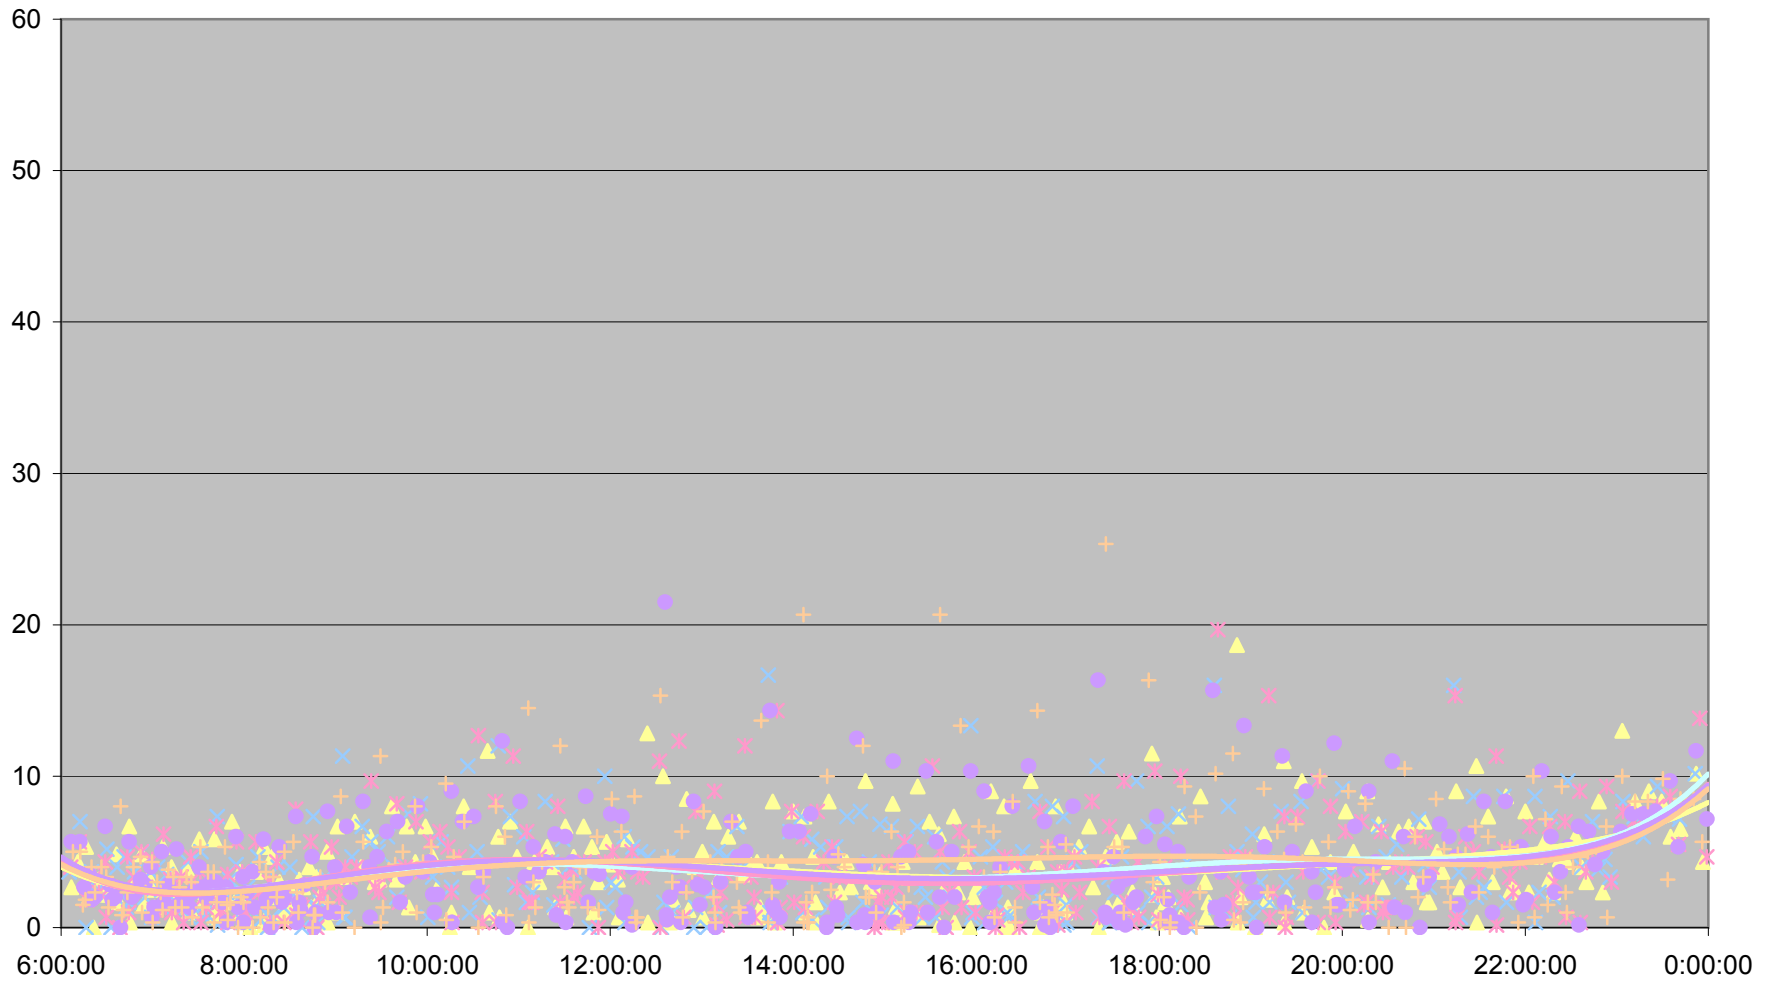

DUFFERIN Down Headways at Eglinton Ave.

DUFFERIN Down Headways at Eglinton Ave.

DUFFERIN Down Headways at Eglinton Ave.

DUFFERIN Down Headways at Eglinton Ave.

DUFFERIN Down Headways at Eglinton Ave.

- | | | | | | | | |
|--------------|--------------|--------------|--------------|--------------|--------------|--------------|--------------|
| ◆ Fri.1.Dec | ■ Mon.4.Dec | ▲ Tue.5.Dec | ✕ Wed.6.Dec | ✖ Thu.7.Dec | ● Fri.8.Dec | + Mon.11.Dec | - Tue.12.Dec |
| - Wed.13.Dec | ◇ Thu.14.Dec | ■ Fri.15.Dec | ▲ Mon.18.Dec | ✕ Tue.19.Dec | ✖ Wed.20.Dec | ● Thu.21.Dec | + Fri.22.Dec |
| - Wed.27.Dec | - Thu.28.Dec | ◆ Fri.29.Dec | | | | | |

DUFFERIN Down Headways at Eglinton Ave.

DUFFERIN Down Headways at Eglinton Ave.