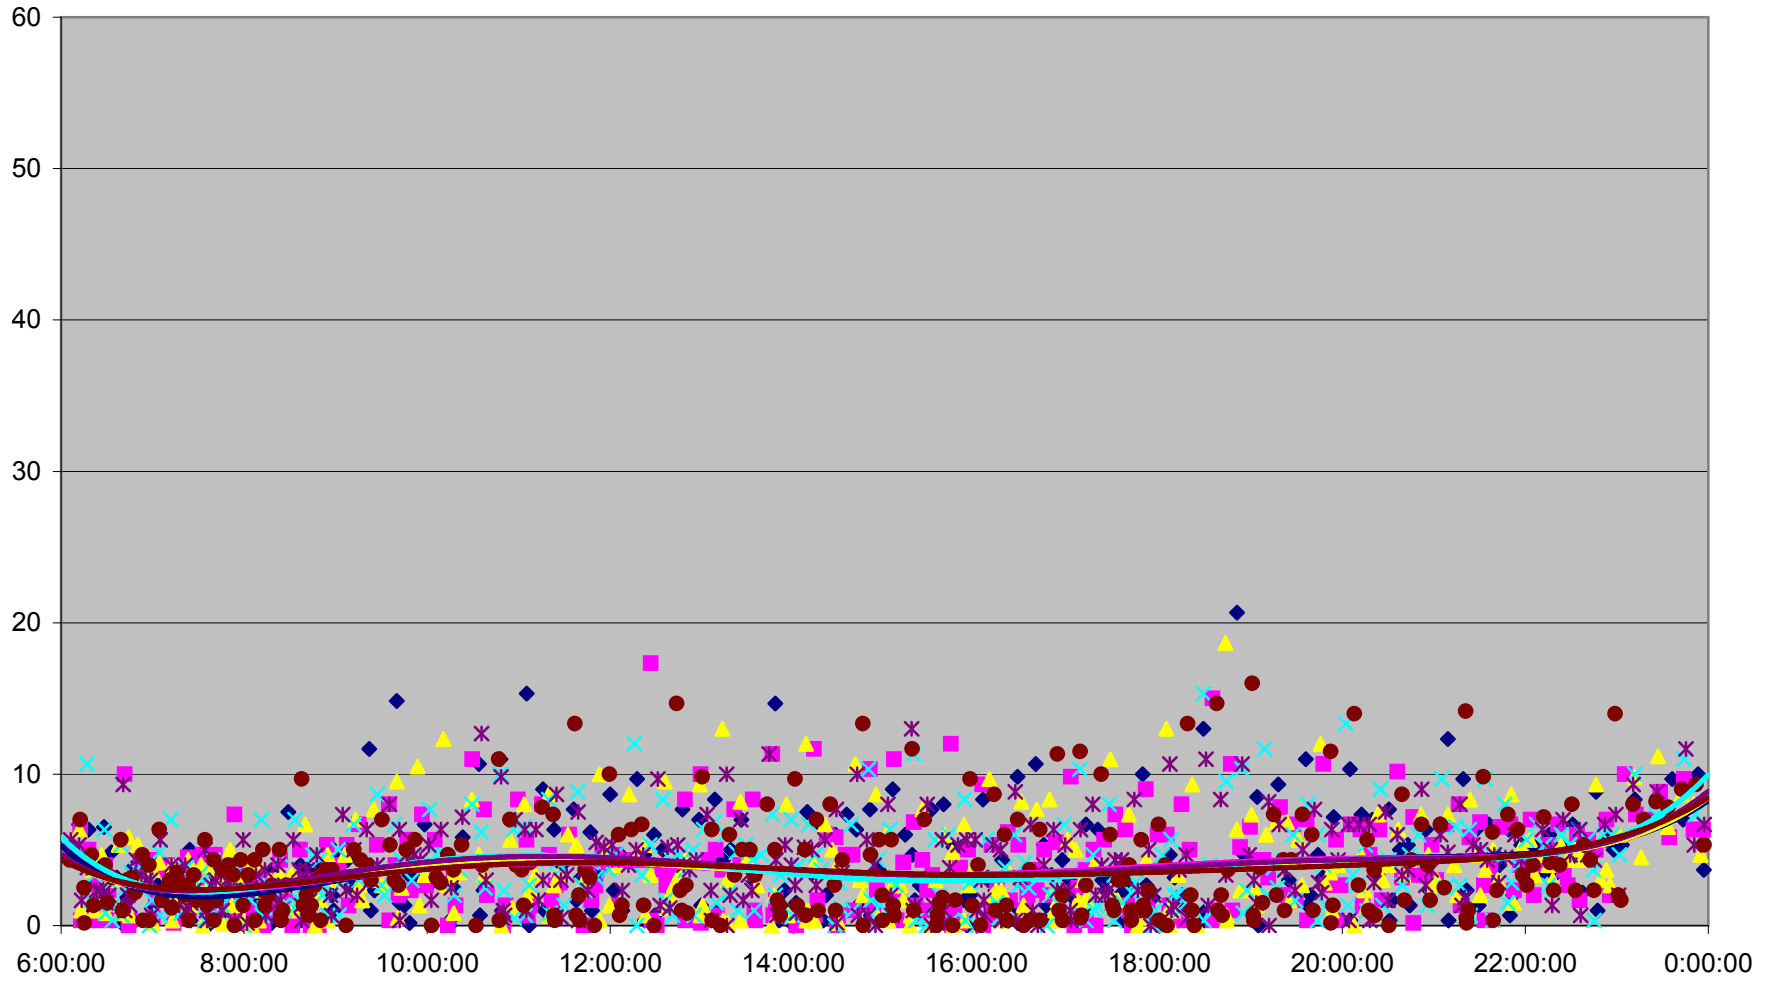

DUFFERIN Down Headways at Eglinton Ave.

DUFFERIN Down Headways at Eglinton Ave.

DUFFERIN Down Headways at Eglinton Ave.

DUFFERIN Down Headways at Eglinton Ave.

DUFFERIN Down Headways at Eglinton Ave.

- | | | | | | | | |
|--------------|--------------|--------------|--------------|--------------|--------------|--------------|--------------|
| ◆ Fri.1.Dec | ■ Mon.4.Dec | ▲ Tue.5.Dec | ✕ Wed.6.Dec | ✖ Thu.7.Dec | ● Fri.8.Dec | + Mon.11.Dec | - Tue.12.Dec |
| - Wed.13.Dec | ◇ Thu.14.Dec | ■ Fri.15.Dec | ▲ Mon.18.Dec | ✕ Tue.19.Dec | ✖ Wed.20.Dec | ● Thu.21.Dec | + Fri.22.Dec |
| - Wed.27.Dec | - Thu.28.Dec | ◆ Fri.29.Dec | | | | | |

DUFFERIN Down Headways at Eglinton Ave.

DUFFERIN Down Headways at Eglinton Ave.