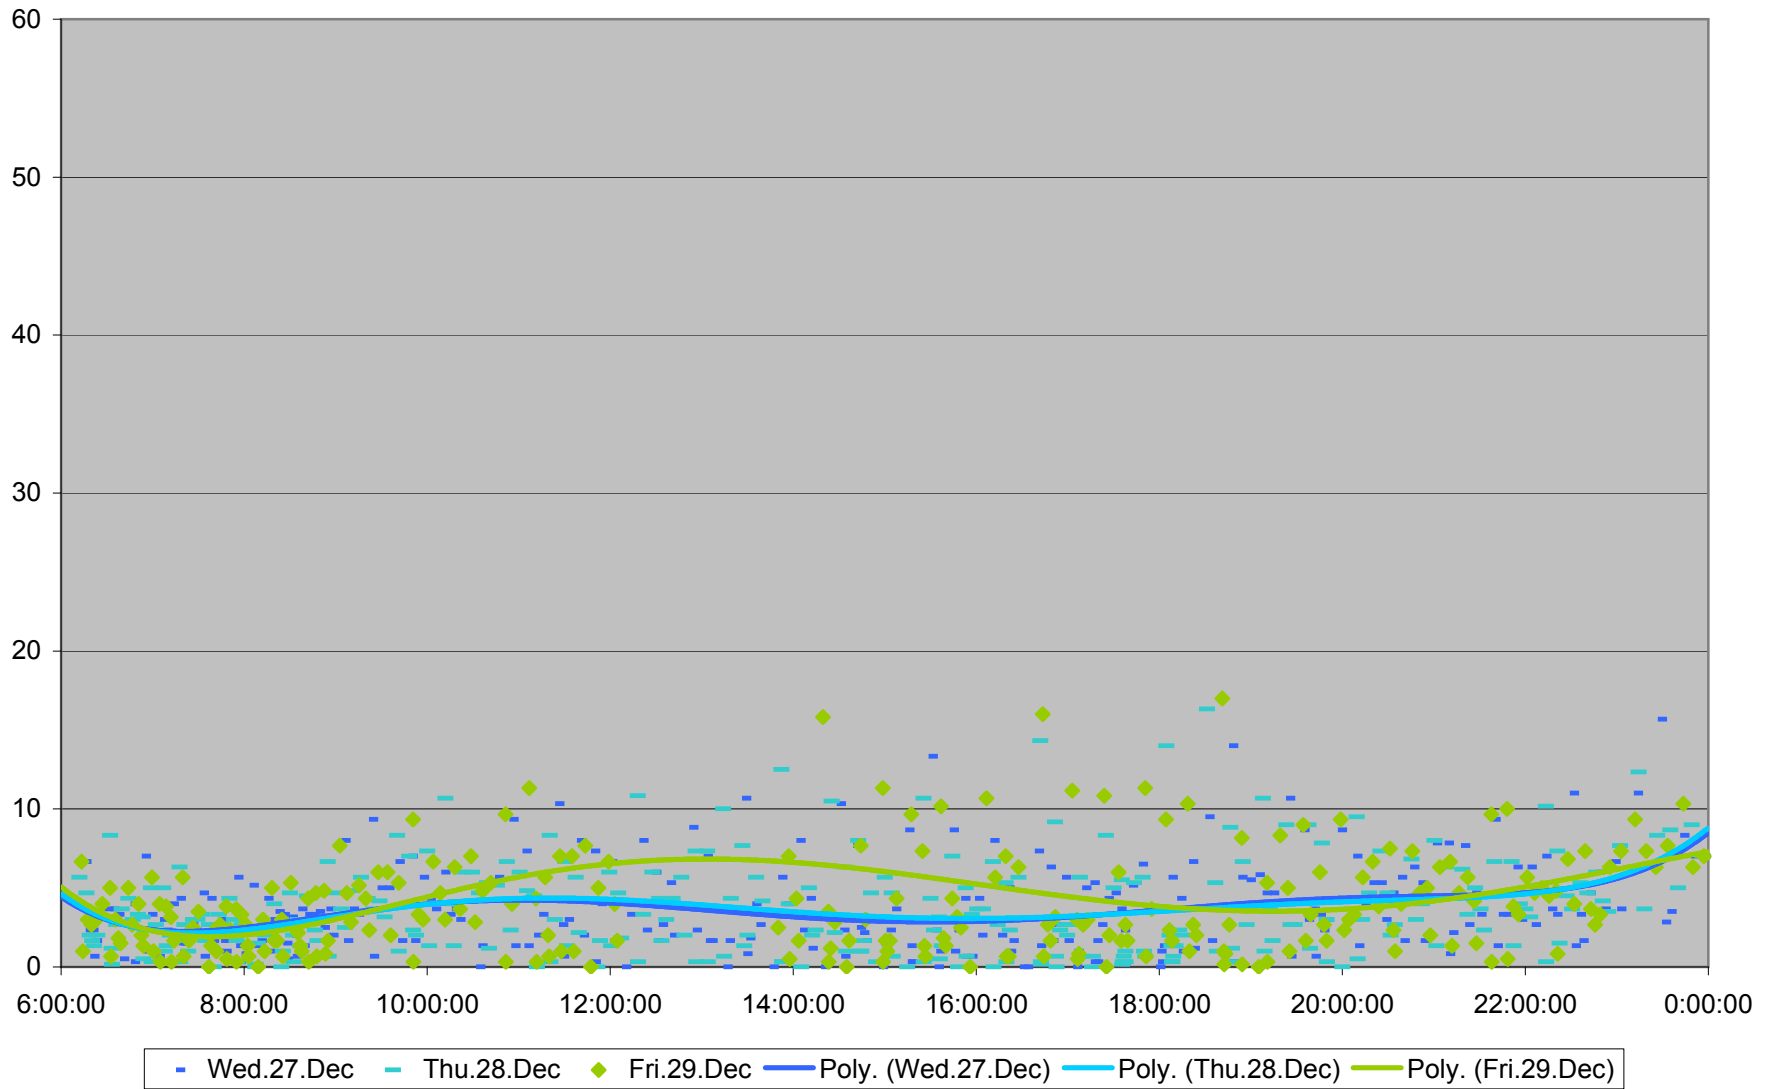

DUFFERIN Down Headways at Eglinton Ave.

DUFFERIN Down Headways at Eglinton Ave.

DUFFERIN Down Headways at Eglinton Ave.

DUFFERIN Down Headways at Eglinton Ave.

DUFFERIN Down Headways at Eglinton Ave.

- | | | | | | | | |
|--------------|--------------|--------------|--------------|--------------|--------------|--------------|--------------|
| ◆ Fri.1.Dec | ■ Mon.4.Dec | ▲ Tue.5.Dec | ✕ Wed.6.Dec | ✖ Thu.7.Dec | ● Fri.8.Dec | + Mon.11.Dec | - Tue.12.Dec |
| - Wed.13.Dec | ◇ Thu.14.Dec | ■ Fri.15.Dec | ▲ Mon.18.Dec | ✕ Tue.19.Dec | ✖ Wed.20.Dec | ● Thu.21.Dec | + Fri.22.Dec |
| - Wed.27.Dec | - Thu.28.Dec | ◆ Fri.29.Dec | | | | | |

DUFFERIN Down Headways at Eglinton Ave.

DUFFERIN Down Headways at Eglinton Ave.