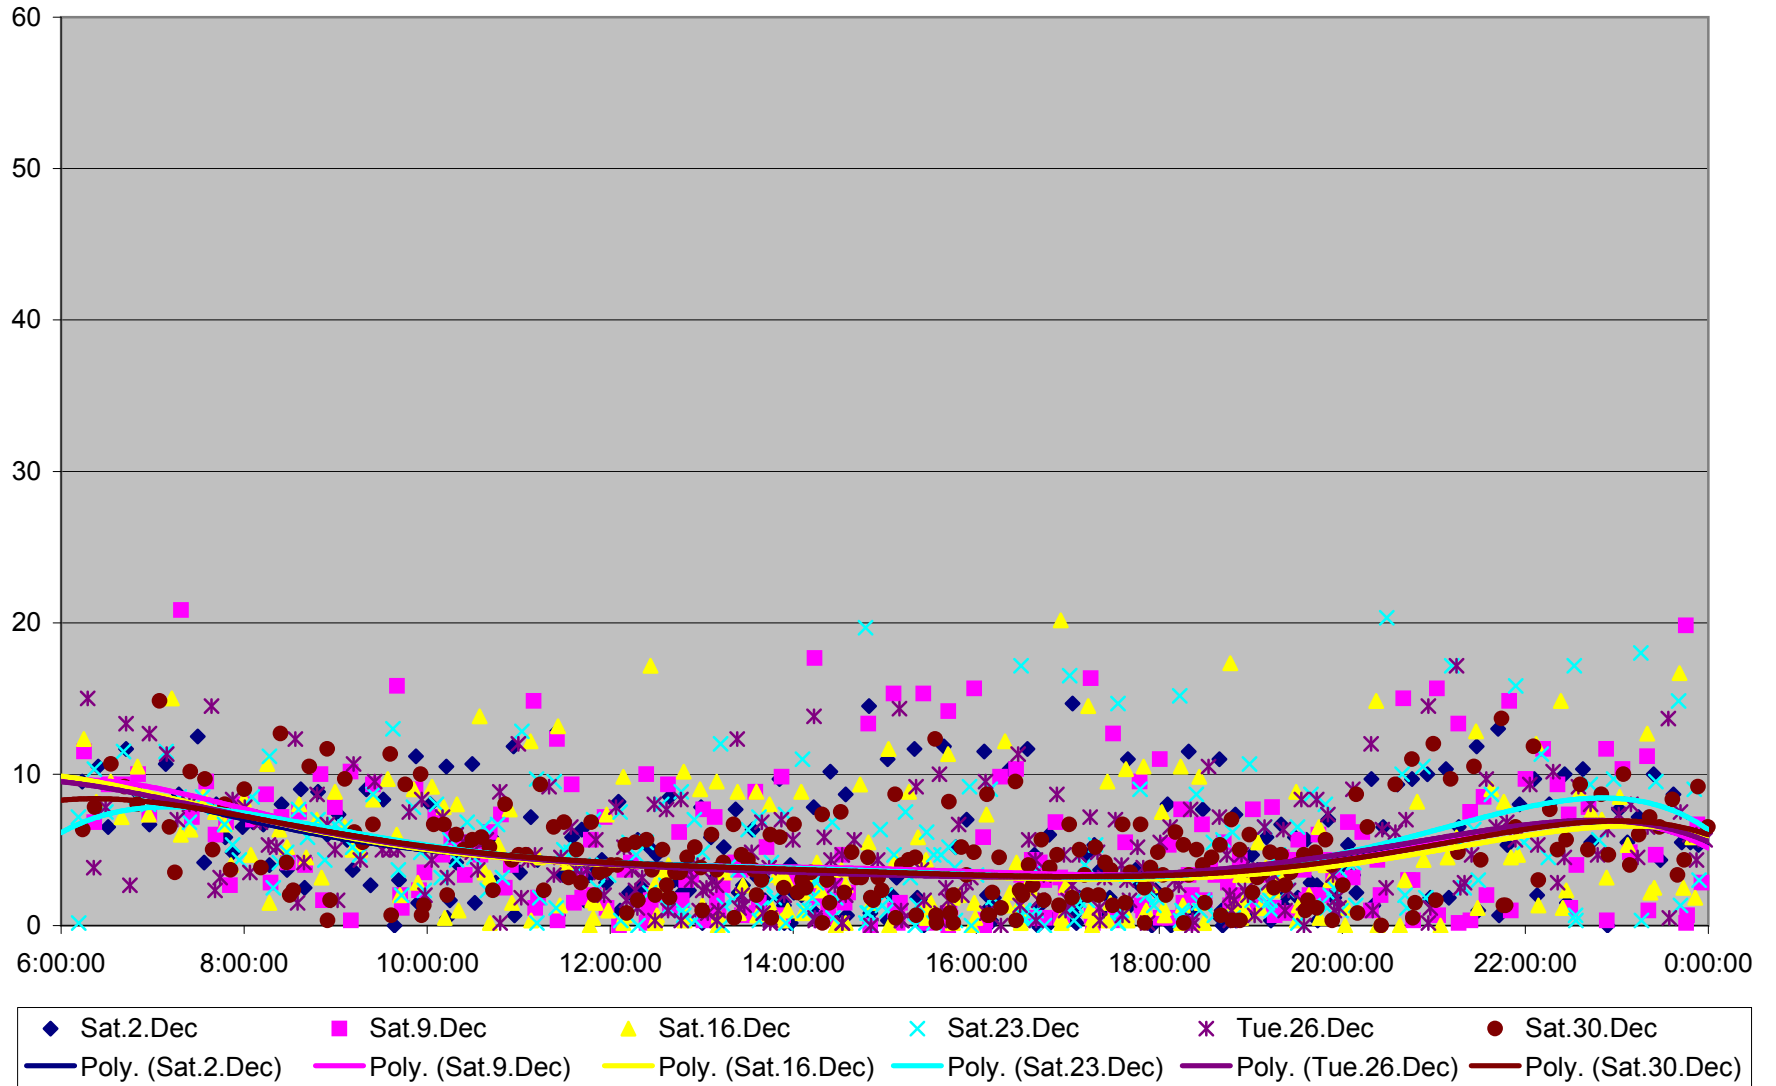

DUFFERIN Up Headways at South of Lawrence Ave.