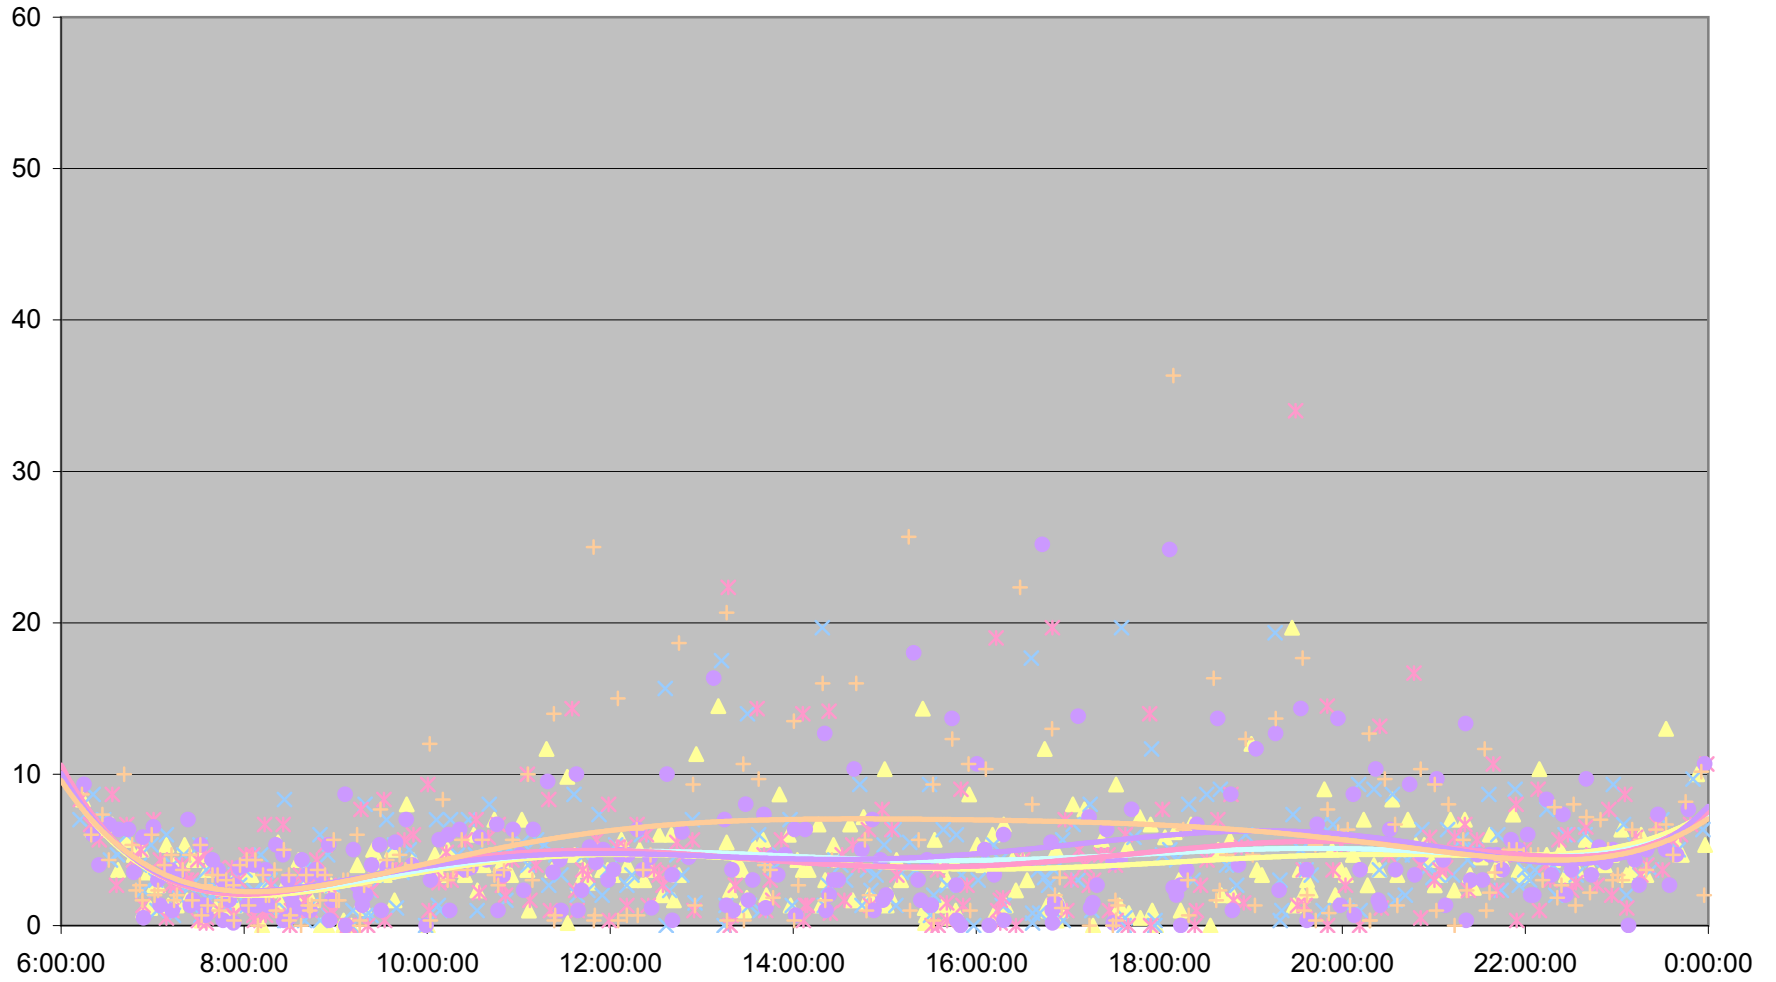

DUFFERIN Up Headways at King St.