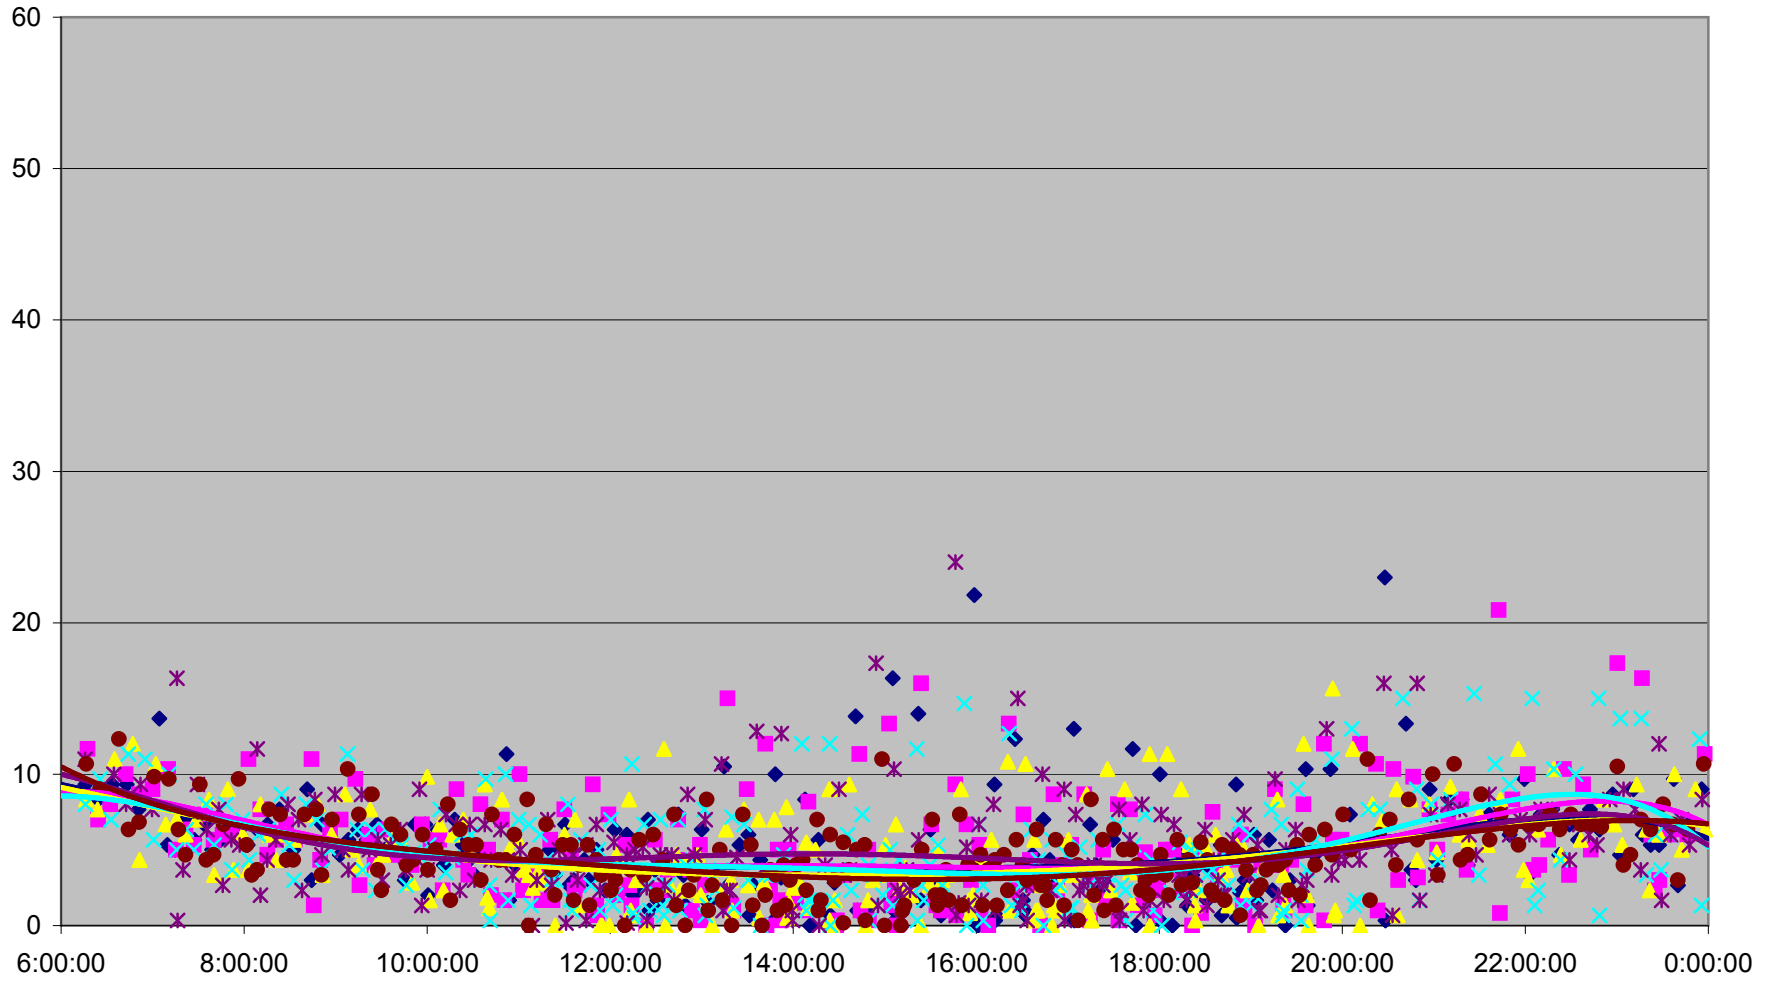

DUFFERIN Up Headways at King St.