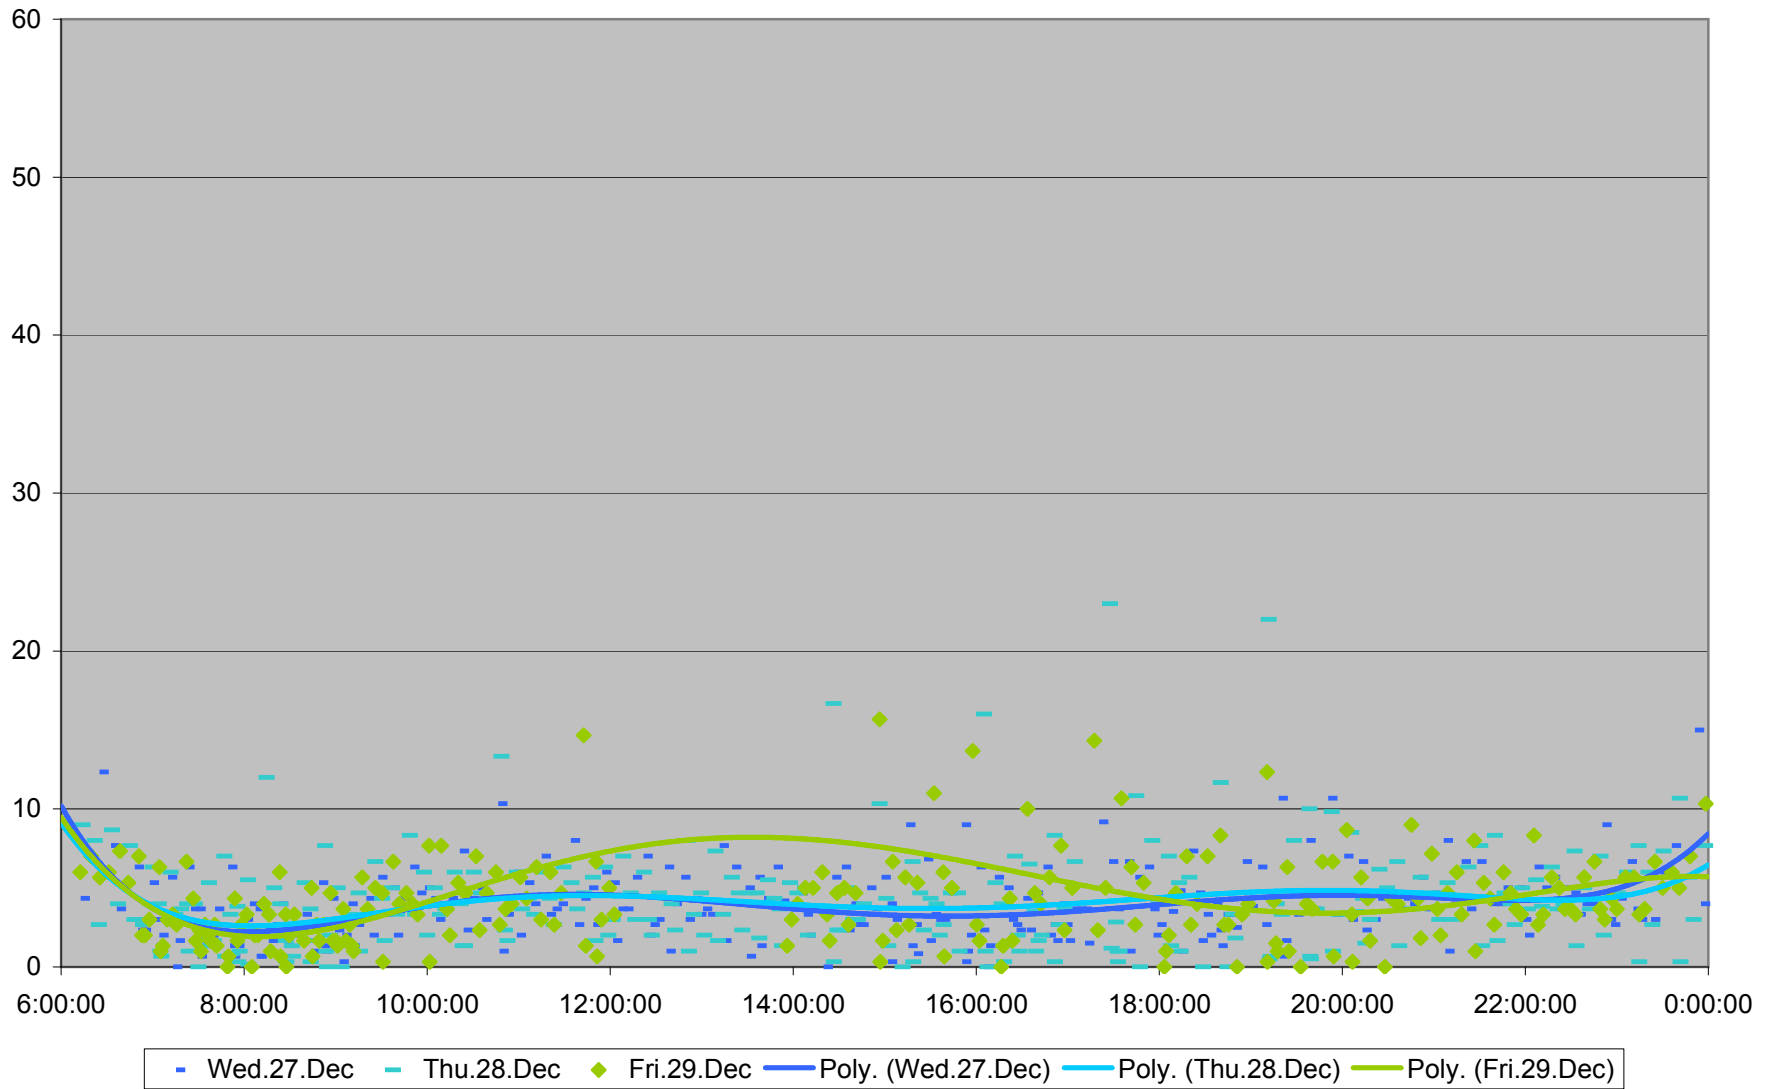

DUFFERIN Up Headways at King St.