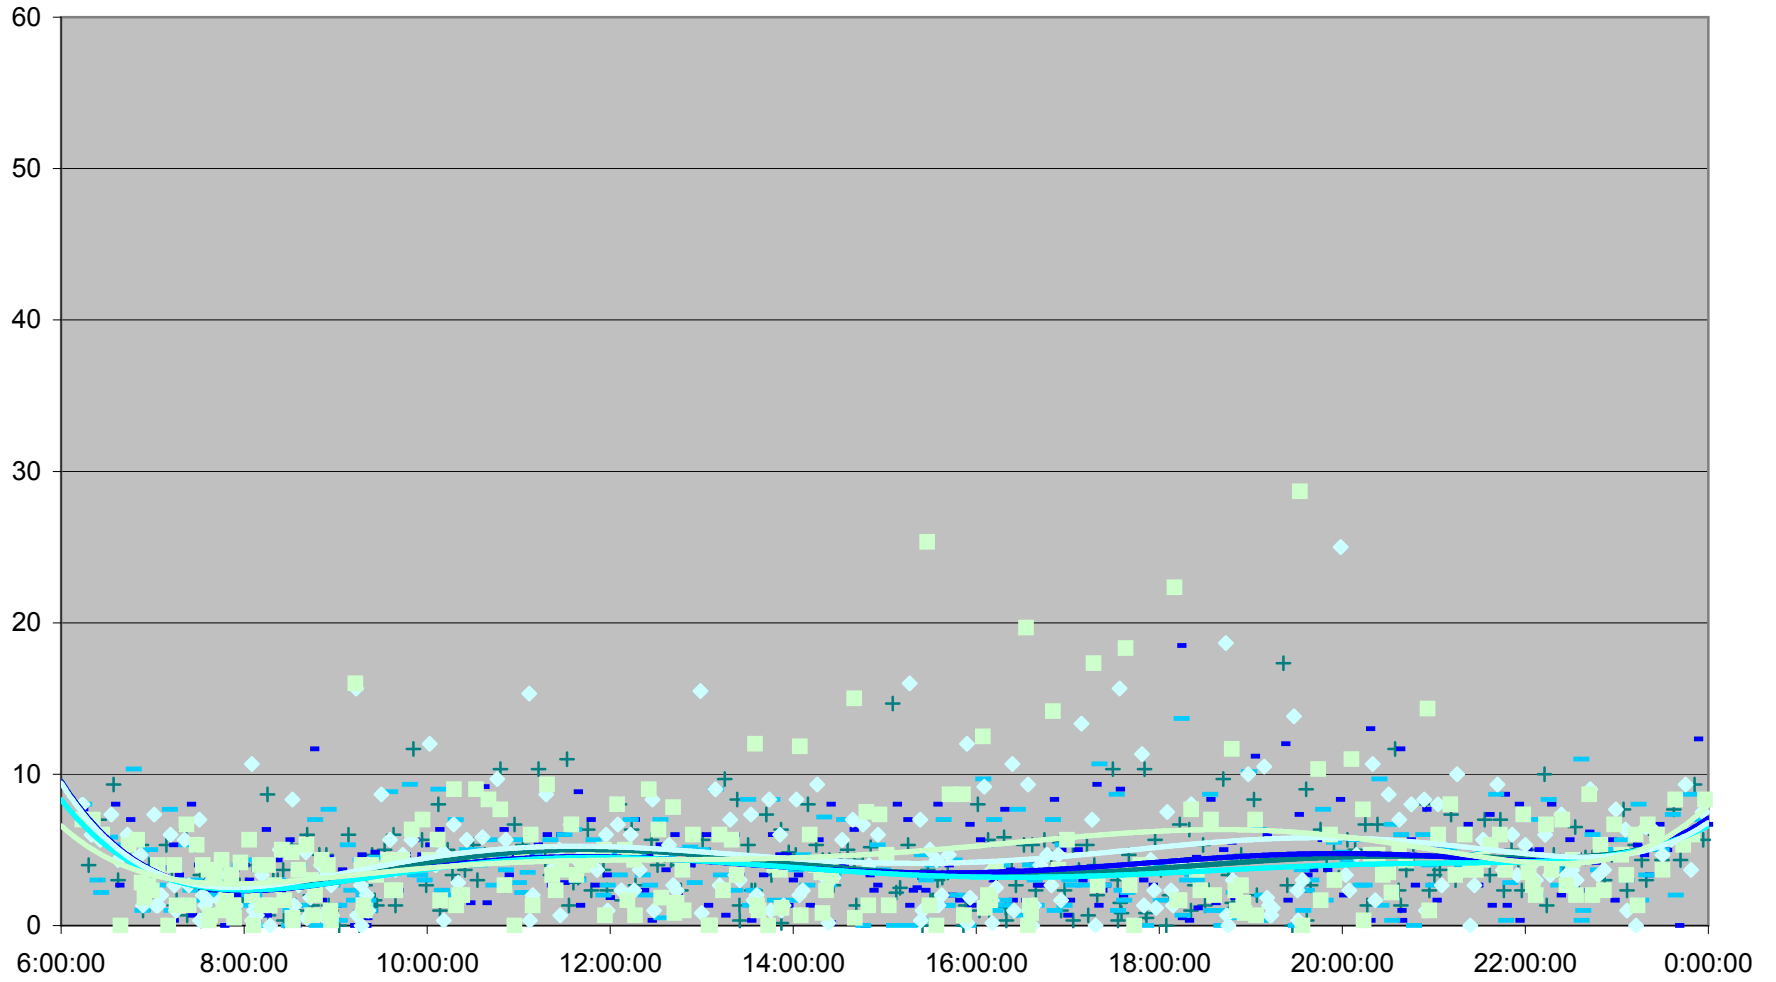

### DUFFERIN Up Headways at King St.