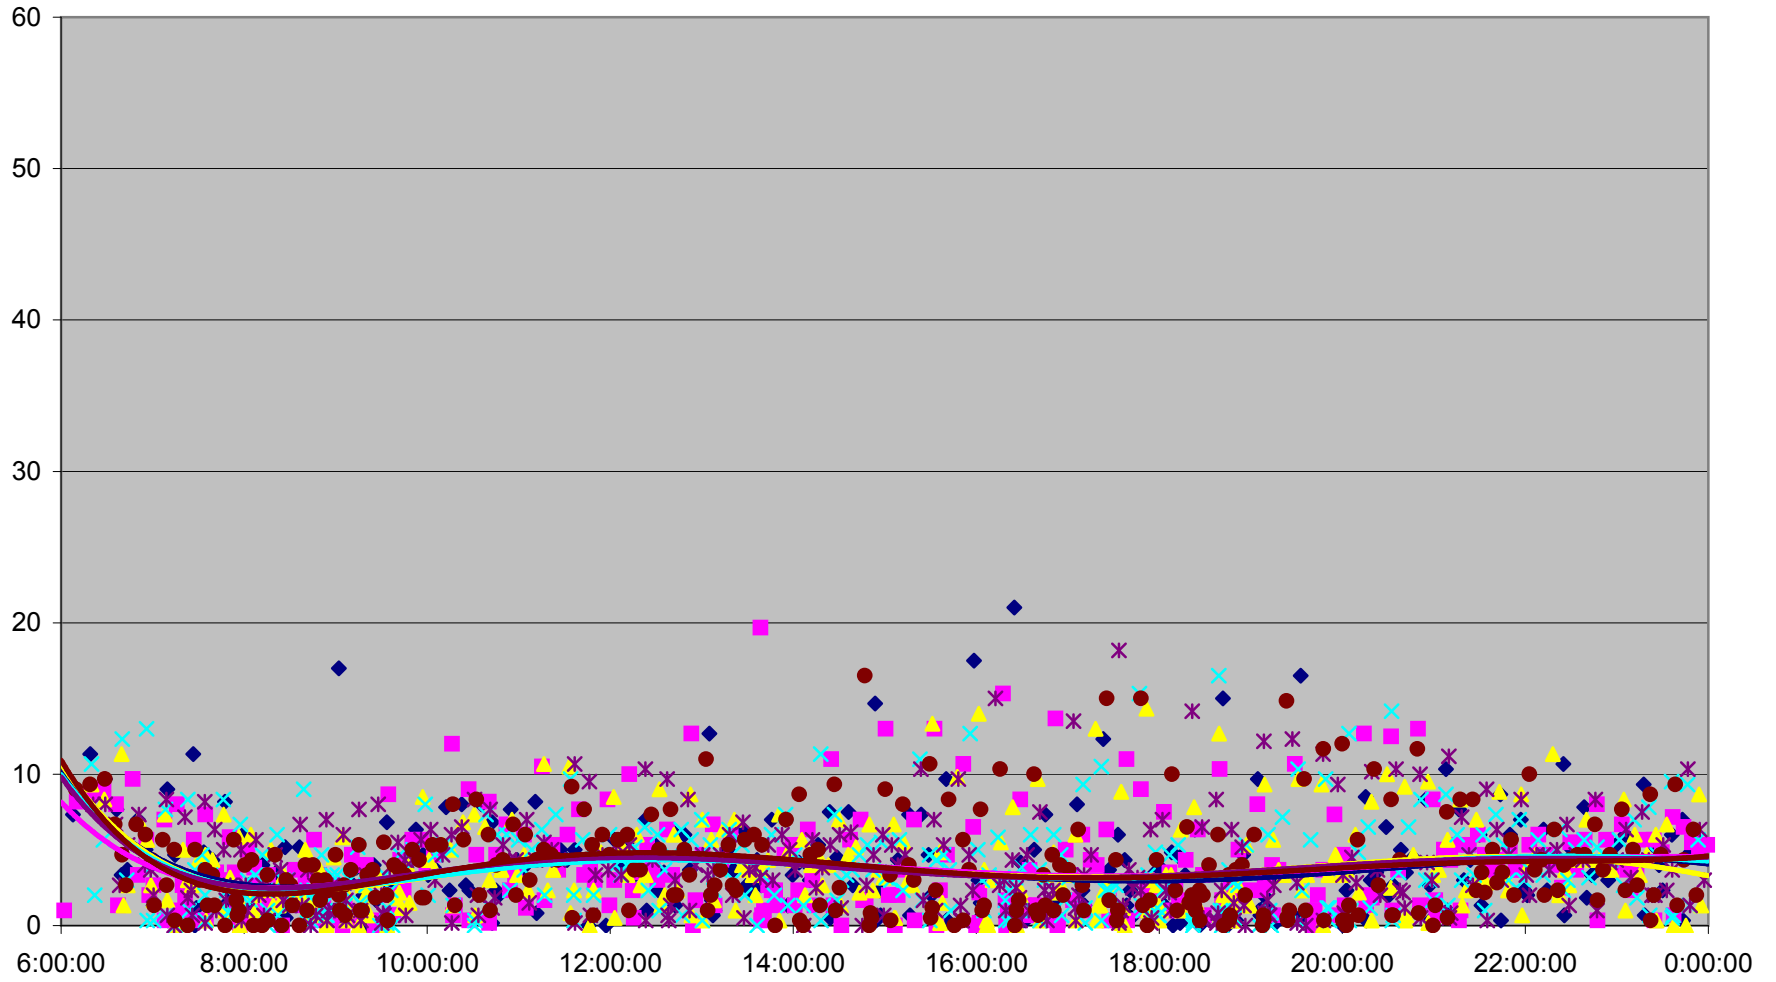

DUFFERIN Up Headways at Eglinton Ave.

DUFFERIN Up Headways at Eglinton Ave.

DUFFERIN Up Headways at Eglinton Ave.

DUFFERIN Up Headways at Eglinton Ave.

DUFFERIN Up Headways at Eglinton Ave.

- | | | | | | | | |
|--------------|--------------|--------------|--------------|--------------|--------------|--------------|--------------|
| ◆ Fri.1.Dec | ■ Mon.4.Dec | ▲ Tue.5.Dec | ✕ Wed.6.Dec | ✖ Thu.7.Dec | ● Fri.8.Dec | + Mon.11.Dec | - Tue.12.Dec |
| - Wed.13.Dec | ◇ Thu.14.Dec | ■ Fri.15.Dec | ▲ Mon.18.Dec | ✕ Tue.19.Dec | ✖ Wed.20.Dec | ● Thu.21.Dec | + Fri.22.Dec |
| - Wed.27.Dec | - Thu.28.Dec | ◆ Fri.29.Dec | | | | | |

DUFFERIN Up Headways at Eglinton Ave.

DUFFERIN Up Headways at Eglinton Ave.