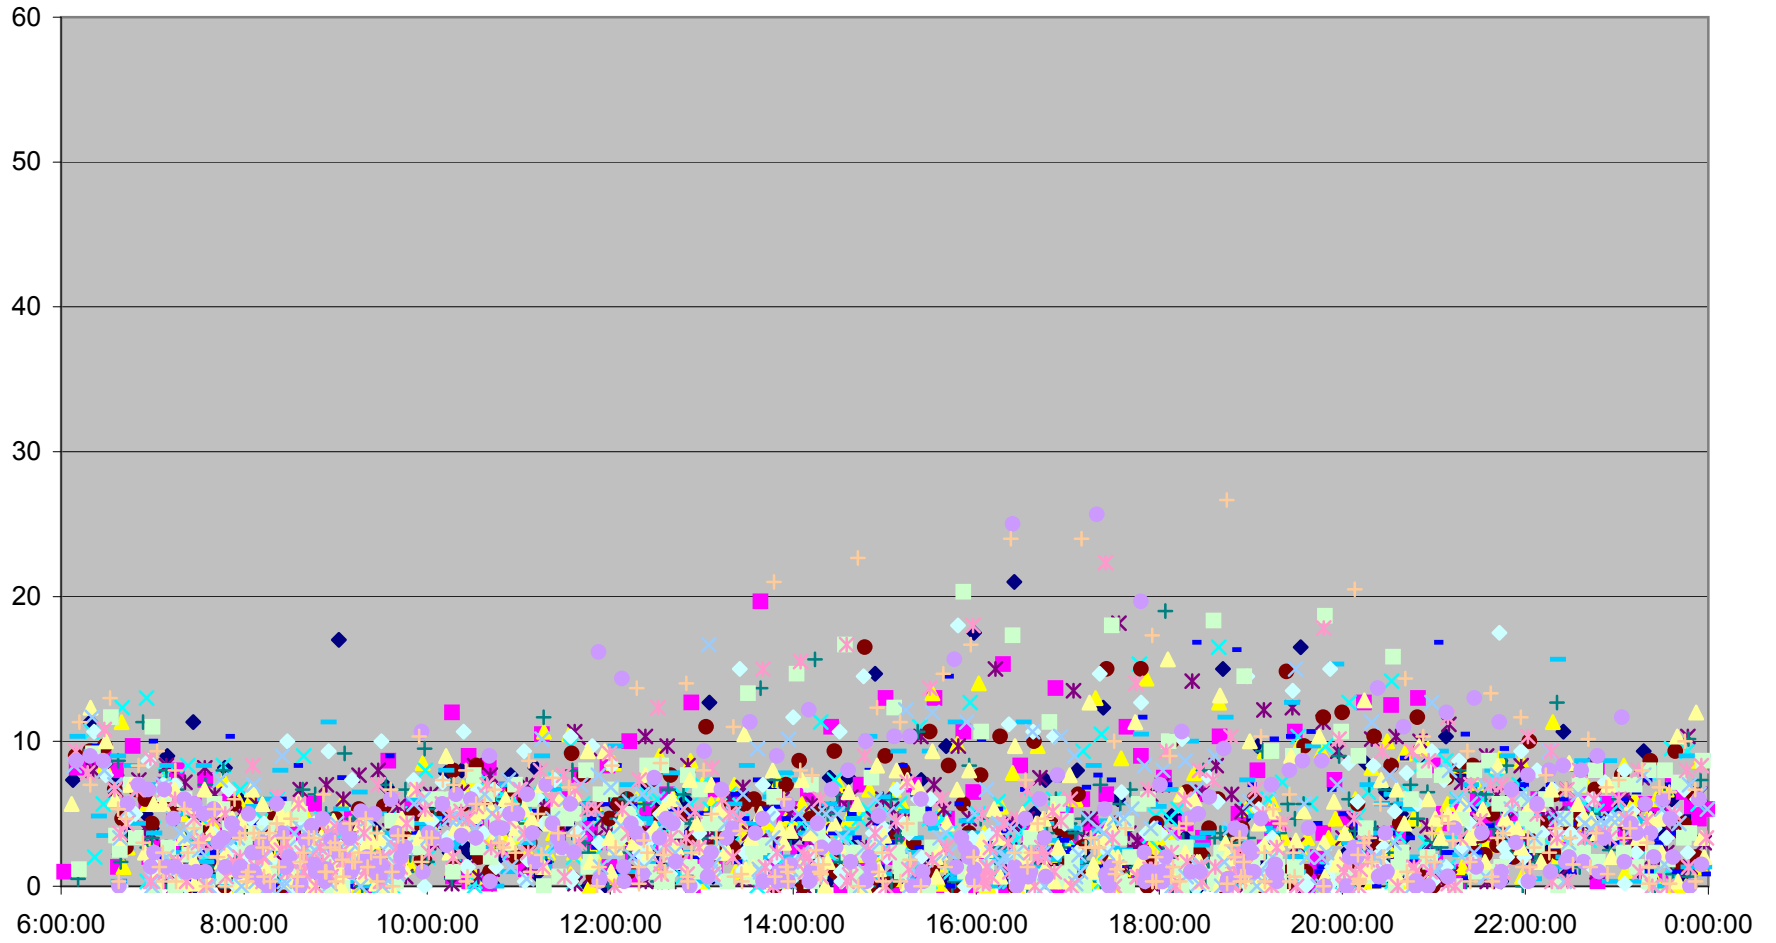

DUFFERIN Up Headways at Eglinton Ave.

DUFFERIN Up Headways at Eglinton Ave.

DUFFERIN Up Headways at Eglinton Ave.

DUFFERIN Up Headways at Eglinton Ave.

DUFFERIN Up Headways at Eglinton Ave.

- | | | | | | | | |
|--------------|--------------|--------------|--------------|--------------|--------------|--------------|--------------|
| ◆ Fri.1.Dec | ■ Mon.4.Dec | ▲ Tue.5.Dec | ✕ Wed.6.Dec | ✖ Thu.7.Dec | ● Fri.8.Dec | + Mon.11.Dec | - Tue.12.Dec |
| - Wed.13.Dec | ◇ Thu.14.Dec | ■ Fri.15.Dec | ▲ Mon.18.Dec | ✕ Tue.19.Dec | ✖ Wed.20.Dec | ● Thu.21.Dec | + Fri.22.Dec |
| - Wed.27.Dec | - Thu.28.Dec | ◆ Fri.29.Dec | | | | | |

DUFFERIN Up Headways at Eglinton Ave.

DUFFERIN Up Headways at Eglinton Ave.