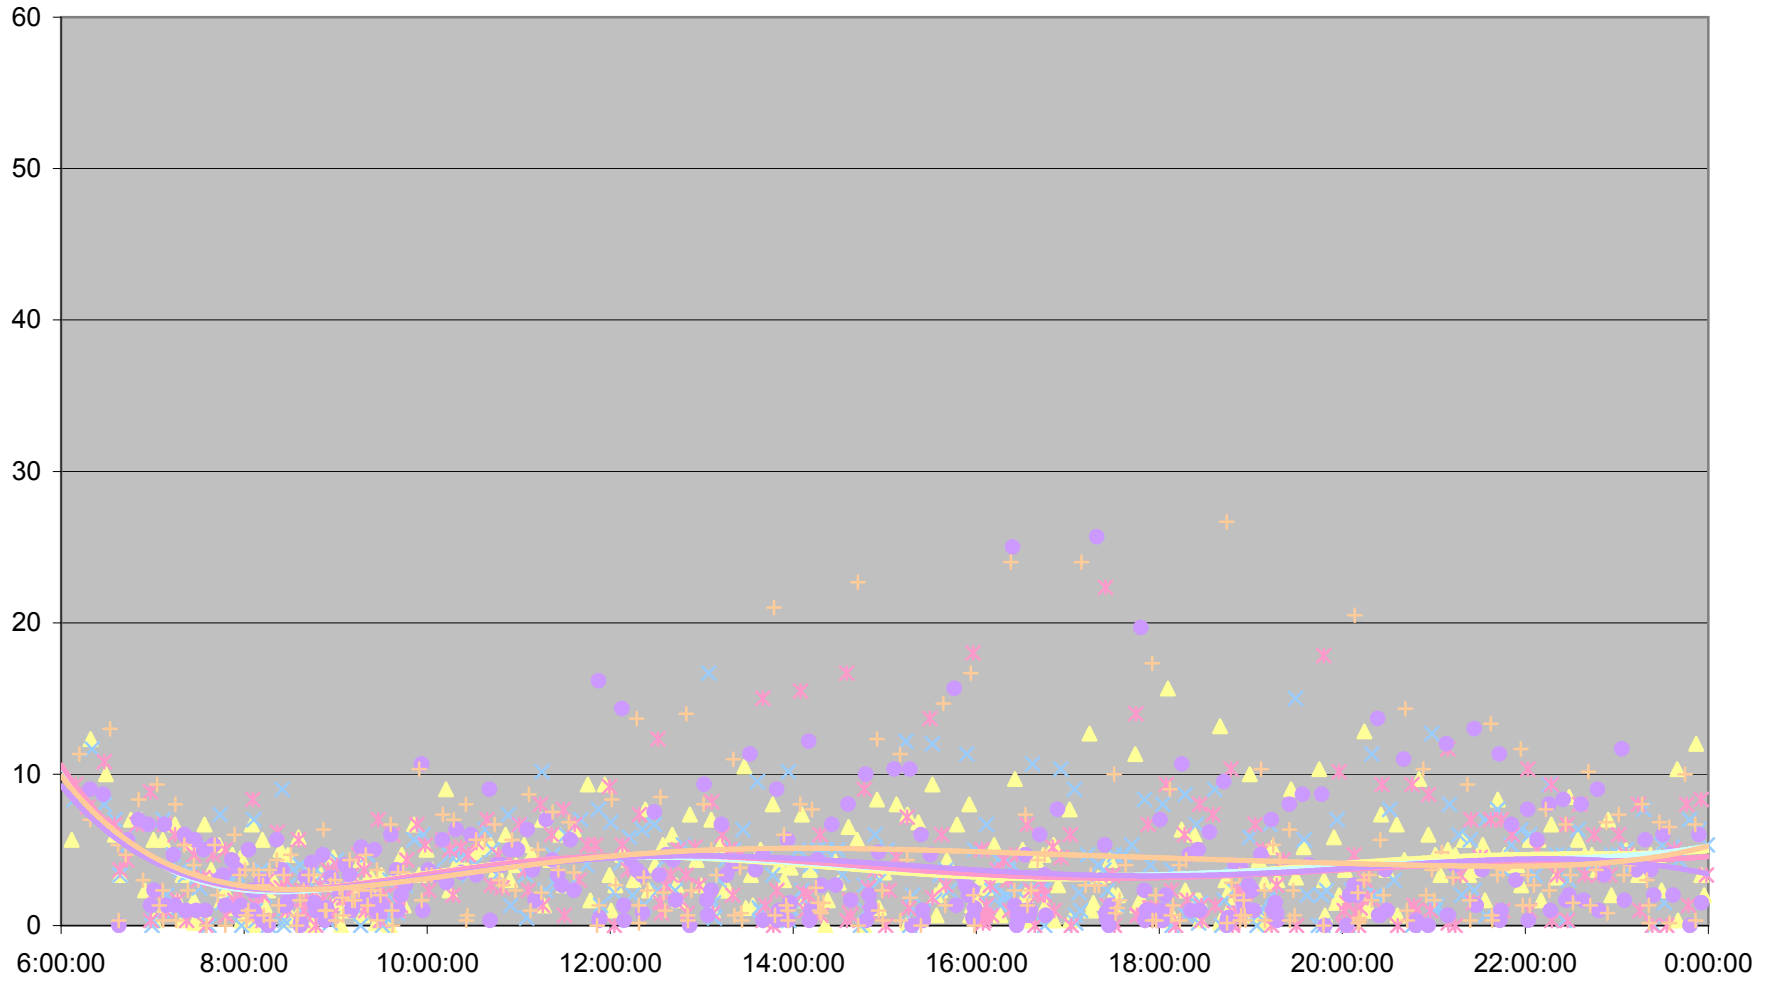

DUFFERIN Up Headways at Eglinton Ave.

DUFFERIN Up Headways at Eglinton Ave.

DUFFERIN Up Headways at Eglinton Ave.

DUFFERIN Up Headways at Eglinton Ave.

DUFFERIN Up Headways at Eglinton Ave.

- | | | | | | | | |
|--------------|--------------|--------------|--------------|--------------|--------------|--------------|--------------|
| ◆ Fri.1.Dec | ■ Mon.4.Dec | ▲ Tue.5.Dec | ✕ Wed.6.Dec | ✖ Thu.7.Dec | ● Fri.8.Dec | + Mon.11.Dec | - Tue.12.Dec |
| - Wed.13.Dec | ◇ Thu.14.Dec | ■ Fri.15.Dec | ▲ Mon.18.Dec | ✕ Tue.19.Dec | ✖ Wed.20.Dec | ● Thu.21.Dec | + Fri.22.Dec |
| - Wed.27.Dec | - Thu.28.Dec | ◆ Fri.29.Dec | | | | | |

DUFFERIN Up Headways at Eglinton Ave.

DUFFERIN Up Headways at Eglinton Ave.