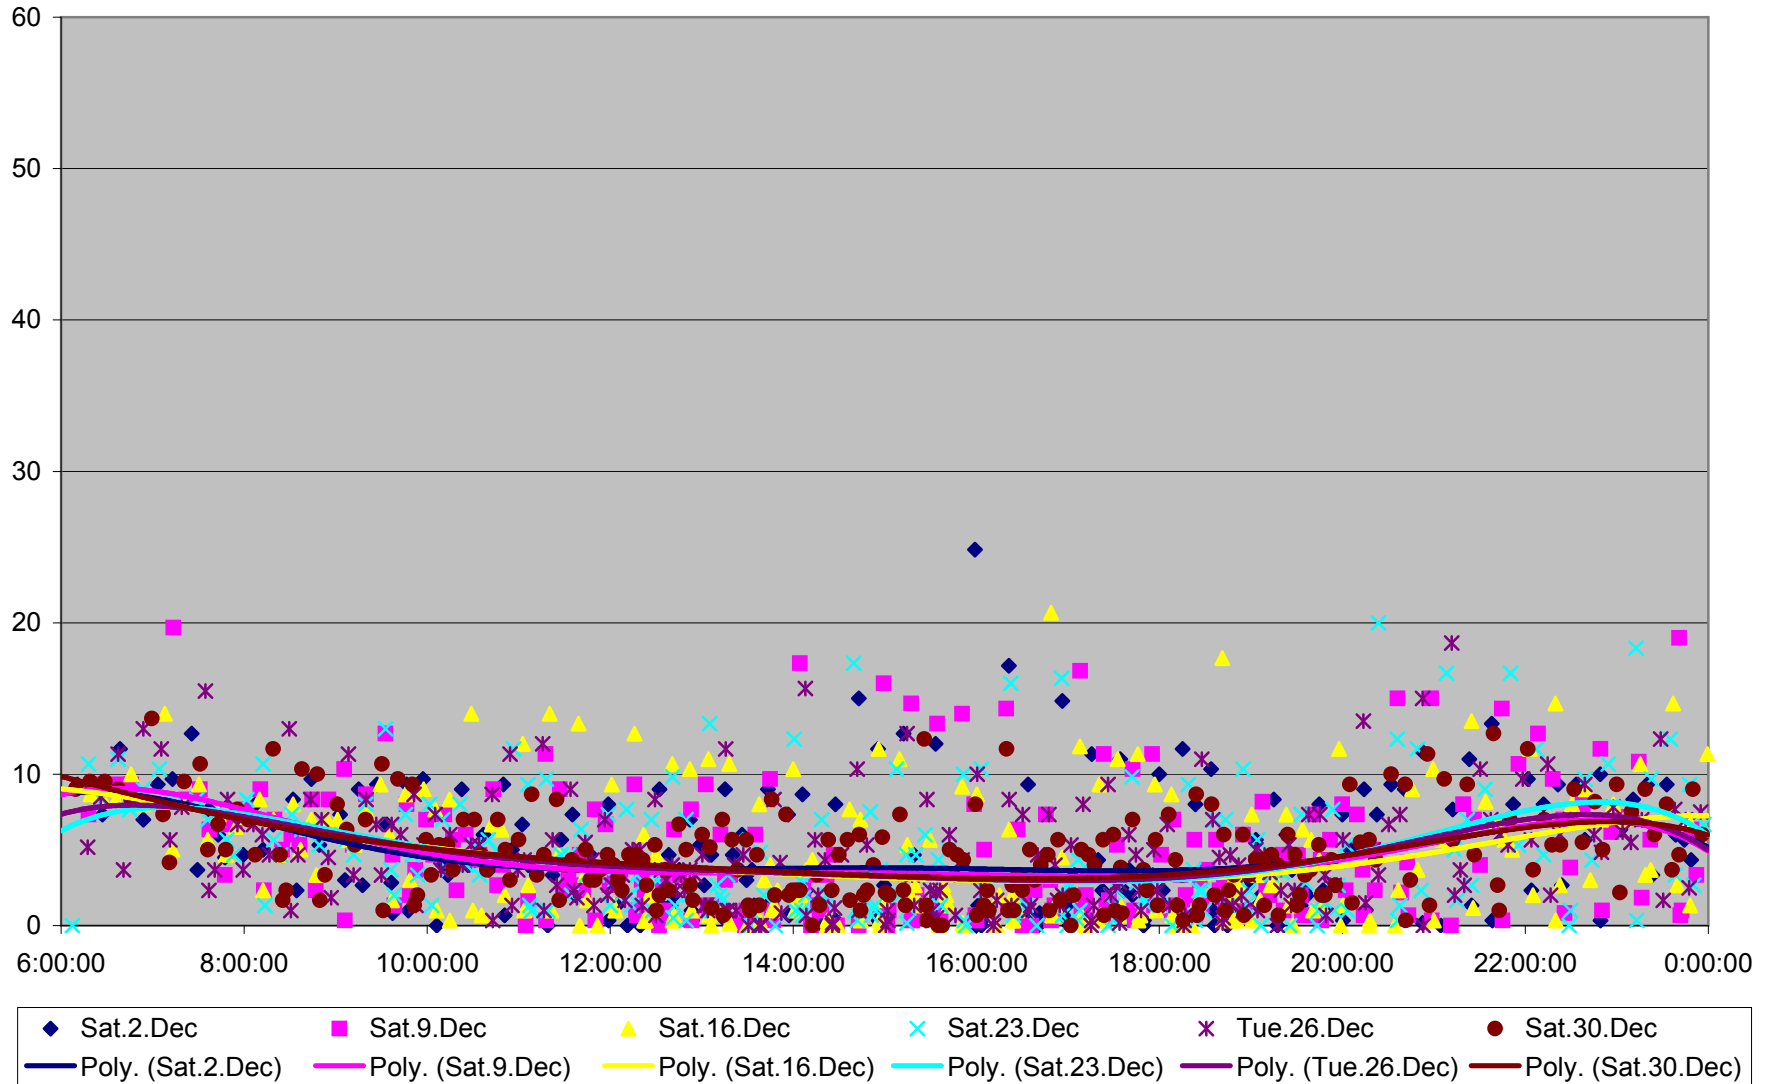

DUFFERIN Up Headways at Eglinton Ave.

DUFFERIN Up Headways at Eglinton Ave.

DUFFERIN Up Headways at Eglinton Ave.

DUFFERIN Up Headways at Eglinton Ave.

DUFFERIN Up Headways at Eglinton Ave.

- | | | | | | | | |
|--------------|--------------|--------------|--------------|--------------|--------------|--------------|--------------|
| ◆ Fri.1.Dec | ■ Mon.4.Dec | ▲ Tue.5.Dec | ✕ Wed.6.Dec | ✖ Thu.7.Dec | ● Fri.8.Dec | + Mon.11.Dec | - Tue.12.Dec |
| - Wed.13.Dec | ◇ Thu.14.Dec | ■ Fri.15.Dec | ▲ Mon.18.Dec | ✕ Tue.19.Dec | ✖ Wed.20.Dec | ● Thu.21.Dec | + Fri.22.Dec |
| - Wed.27.Dec | - Thu.28.Dec | ◆ Fri.29.Dec | | | | | |

DUFFERIN Up Headways at Eglinton Ave.

DUFFERIN Up Headways at Eglinton Ave.