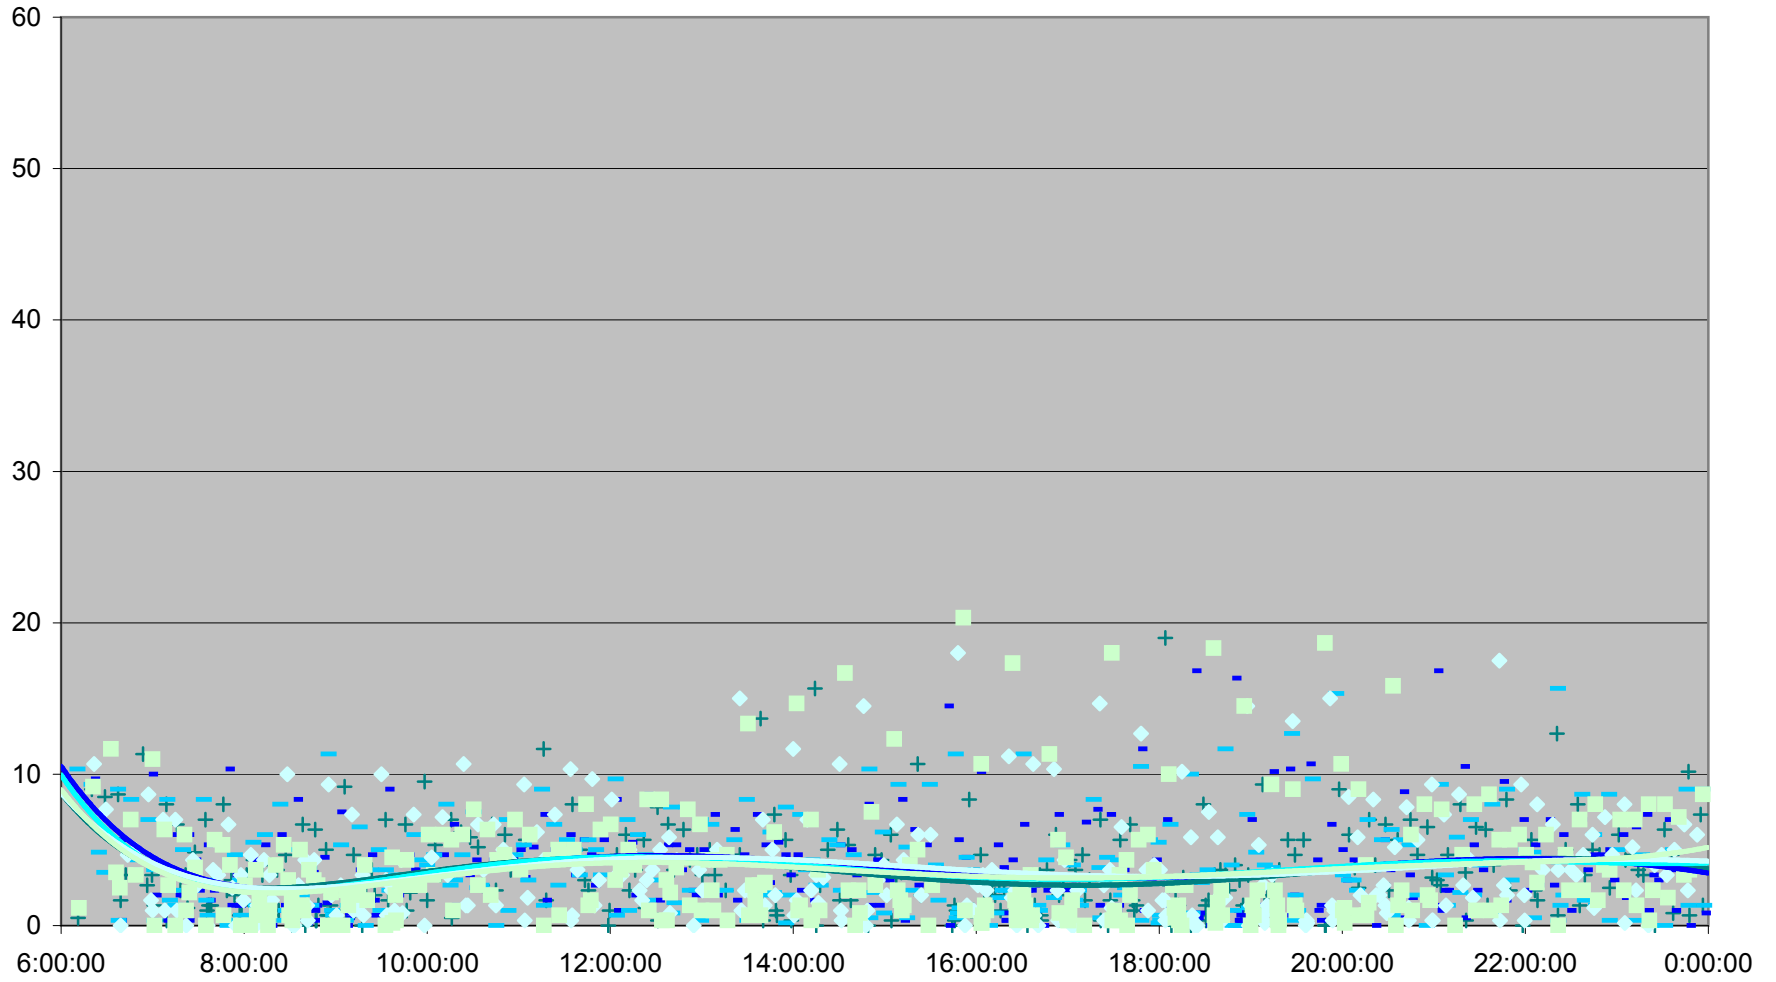

DUFFERIN Up Headways at Eglinton Ave.

DUFFERIN Up Headways at Eglinton Ave.

DUFFERIN Up Headways at Eglinton Ave.

DUFFERIN Up Headways at Eglinton Ave.

DUFFERIN Up Headways at Eglinton Ave.

- | | | | | | | | |
|--------------|--------------|--------------|--------------|--------------|--------------|--------------|--------------|
| ◆ Fri.1.Dec | ■ Mon.4.Dec | ▲ Tue.5.Dec | ✕ Wed.6.Dec | ✖ Thu.7.Dec | ● Fri.8.Dec | + Mon.11.Dec | - Tue.12.Dec |
| - Wed.13.Dec | ◇ Thu.14.Dec | ■ Fri.15.Dec | ▲ Mon.18.Dec | ✕ Tue.19.Dec | ✖ Wed.20.Dec | ● Thu.21.Dec | + Fri.22.Dec |
| - Wed.27.Dec | - Thu.28.Dec | ◆ Fri.29.Dec | | | | | |

DUFFERIN Up Headways at Eglinton Ave.

DUFFERIN Up Headways at Eglinton Ave.