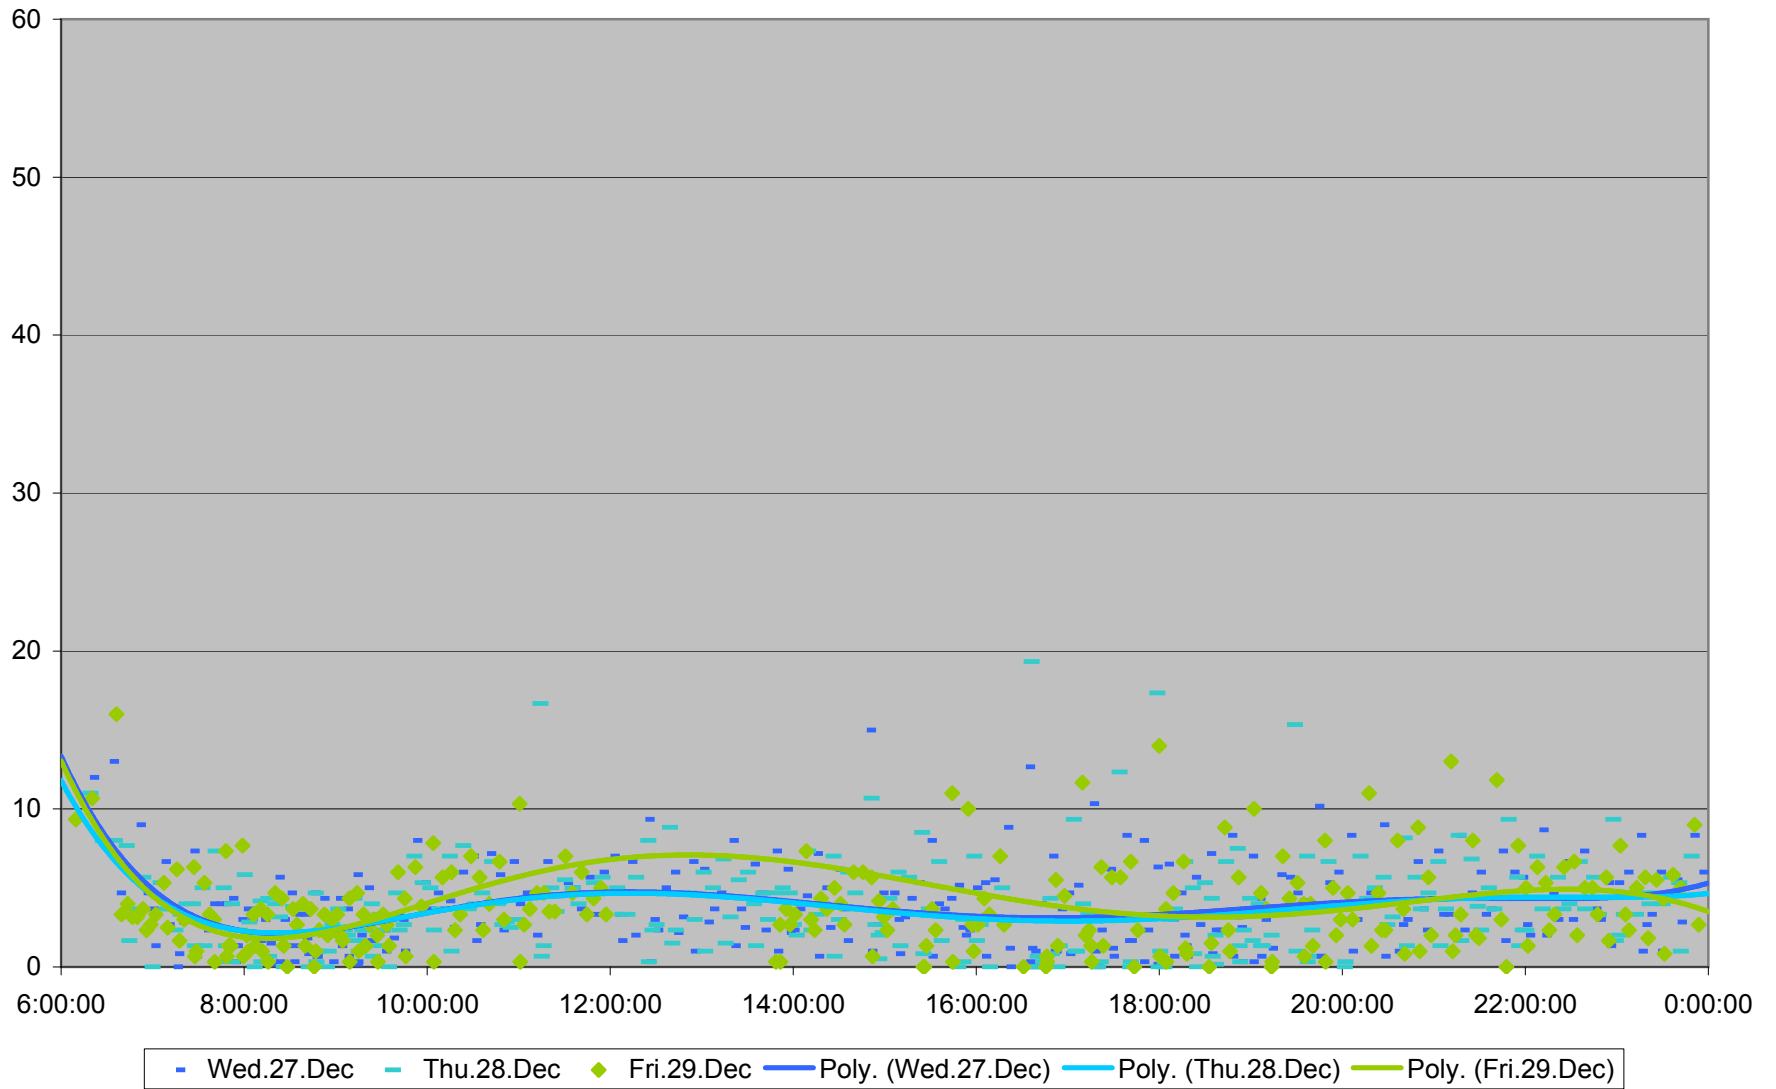

DUFFERIN Up Headways at Eglinton Ave.

DUFFERIN Up Headways at Eglinton Ave.

DUFFERIN Up Headways at Eglinton Ave.

DUFFERIN Up Headways at Eglinton Ave.

DUFFERIN Up Headways at Eglinton Ave.

- | | | | | | | | |
|--------------|--------------|--------------|--------------|--------------|--------------|--------------|--------------|
| ◆ Fri.1.Dec | ■ Mon.4.Dec | ▲ Tue.5.Dec | ✕ Wed.6.Dec | ✖ Thu.7.Dec | ● Fri.8.Dec | + Mon.11.Dec | - Tue.12.Dec |
| - Wed.13.Dec | ◇ Thu.14.Dec | ■ Fri.15.Dec | ▲ Mon.18.Dec | ✕ Tue.19.Dec | ✖ Wed.20.Dec | ● Thu.21.Dec | + Fri.22.Dec |
| - Wed.27.Dec | - Thu.28.Dec | ◆ Fri.29.Dec | | | | | |

DUFFERIN Up Headways at Eglinton Ave.

DUFFERIN Up Headways at Eglinton Ave.