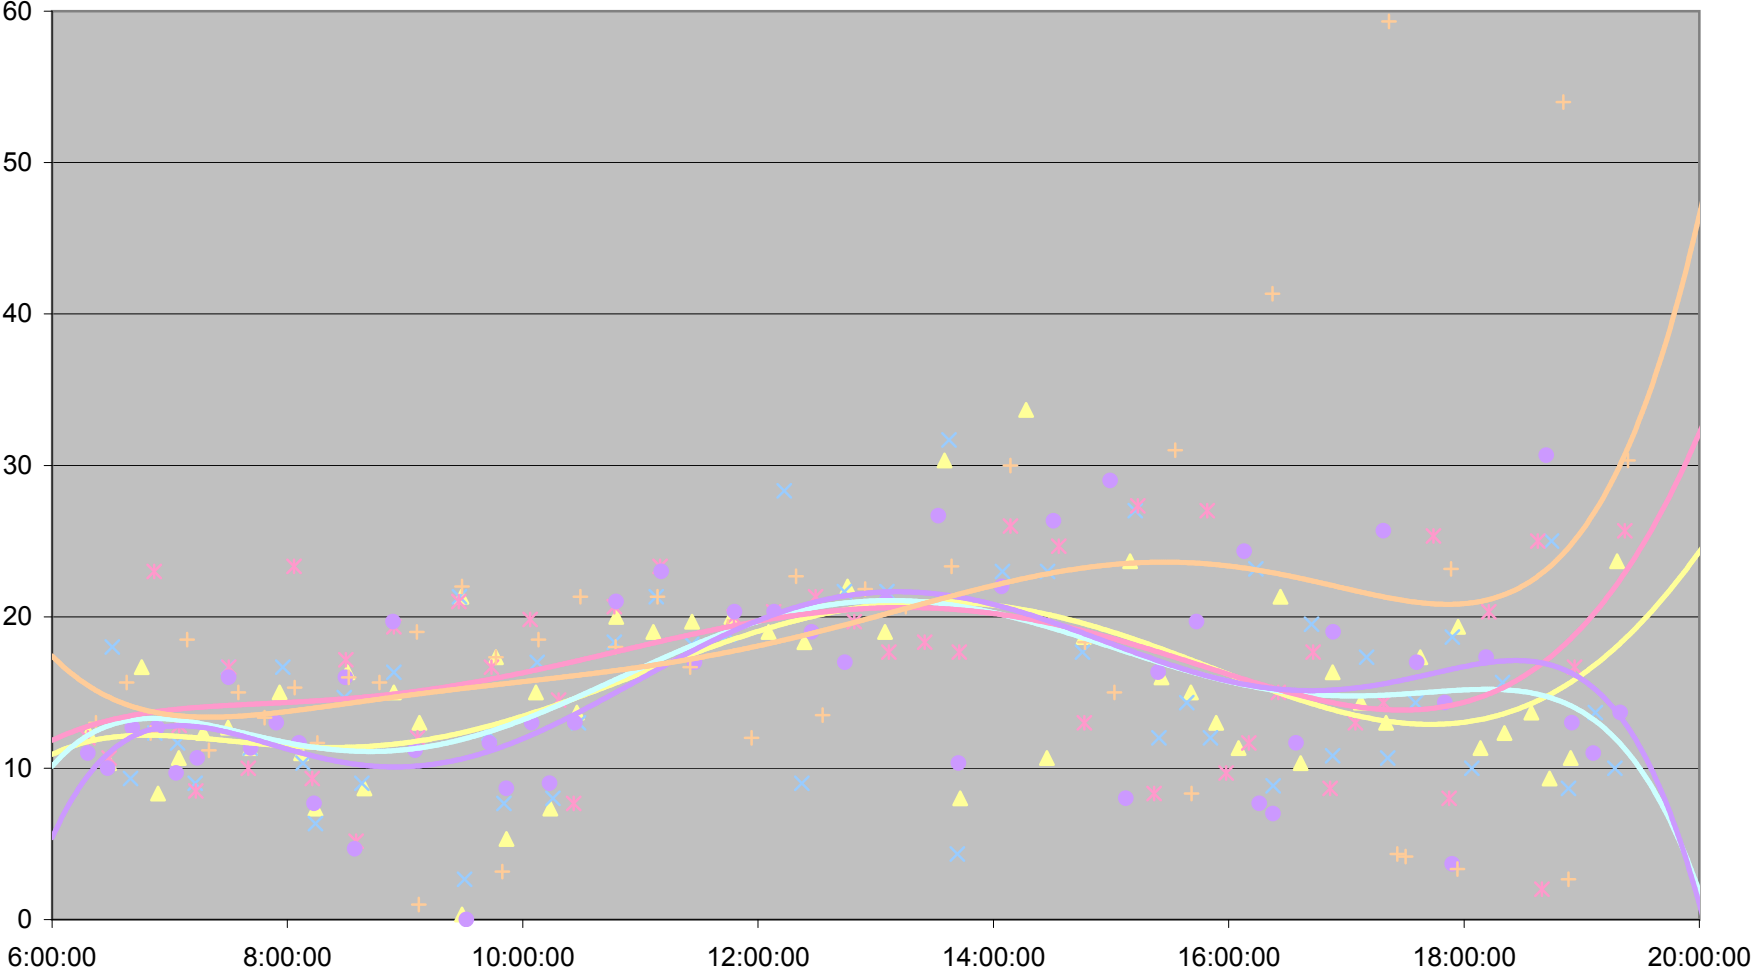

DOWNTOWNER Up Headways at Woodbine Ave.

DOWNTOWNER Up Headways at Woodbine Ave.

DOWNTOWNER Up Headways at Woodbine Ave.

DOWNTOWNER Up Headways at Woodbine Ave.

Wed.27.Dec Thu.28.Dec Fri.29.Dec Poly. (Wed.27.Dec) Poly. (Thu.28.Dec) Poly. (Fri.29.Dec)

DOWNTOWNER Up Headways at Woodbine Ave.

- | | | | | | | | |
|--------------|--------------|--------------|--------------|--------------|--------------|--------------|--------------|
| ◆ Fri.1.Dec | ■ Mon.4.Dec | ▲ Tue.5.Dec | ✕ Wed.6.Dec | ✱ Thu.7.Dec | ● Fri.8.Dec | + Mon.11.Dec | - Tue.12.Dec |
| - Wed.13.Dec | ◇ Thu.14.Dec | ■ Fri.15.Dec | ▲ Mon.18.Dec | ✕ Tue.19.Dec | ✱ Wed.20.Dec | ● Thu.21.Dec | + Fri.22.Dec |
| - Wed.27.Dec | - Thu.28.Dec | ◆ Fri.29.Dec | | | | | |