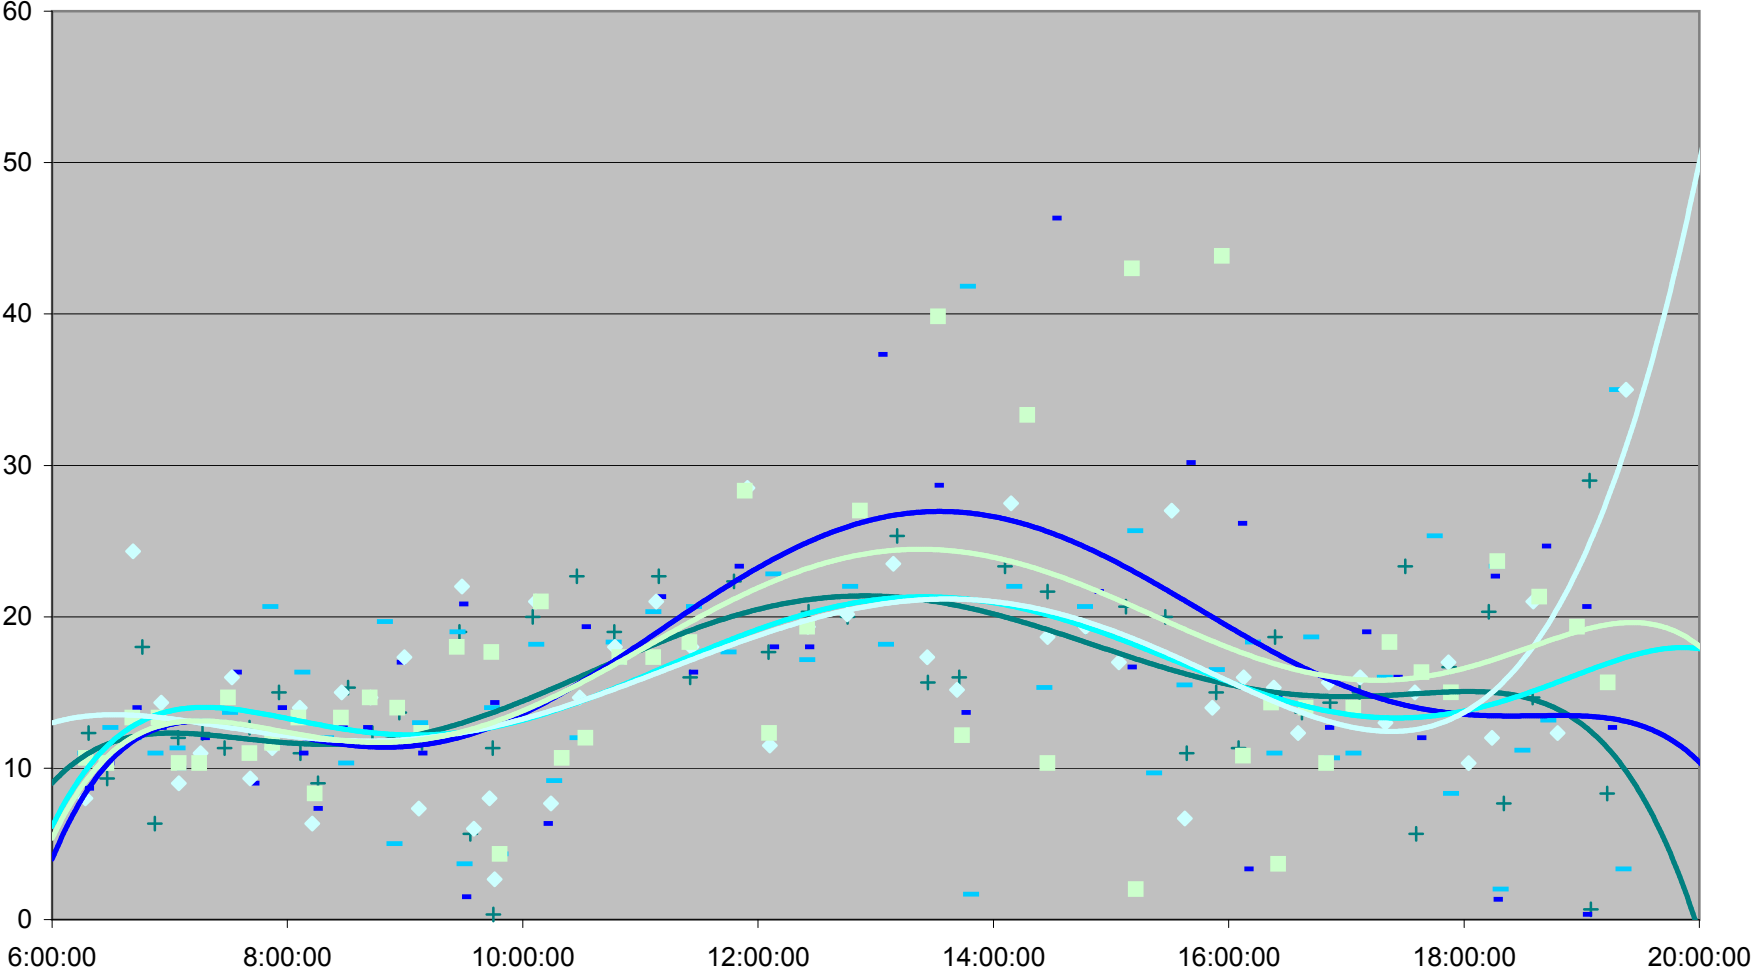

DOWNTOWNER Up Headways at Woodbine Ave.

DOWNTOWNER Up Headways at Woodbine Ave.

DOWNTOWNER Up Headways at Woodbine Ave.

DOWNTOWNER Up Headways at Woodbine Ave.

Wed.27.Dec Thu.28.Dec Fri.29.Dec Poly. (Wed.27.Dec) Poly. (Thu.28.Dec) Poly. (Fri.29.Dec)

DOWNTOWNER Up Headways at Woodbine Ave.

- | | | | | | | | |
|--------------|--------------|--------------|--------------|--------------|--------------|--------------|--------------|
| ◆ Fri.1.Dec | ■ Mon.4.Dec | ▲ Tue.5.Dec | ✕ Wed.6.Dec | ✱ Thu.7.Dec | ● Fri.8.Dec | + Mon.11.Dec | - Tue.12.Dec |
| - Wed.13.Dec | ◇ Thu.14.Dec | ■ Fri.15.Dec | ▲ Mon.18.Dec | ✕ Tue.19.Dec | ✱ Wed.20.Dec | ● Thu.21.Dec | + Fri.22.Dec |
| - Wed.27.Dec | - Thu.28.Dec | ◆ Fri.29.Dec | | | | | |