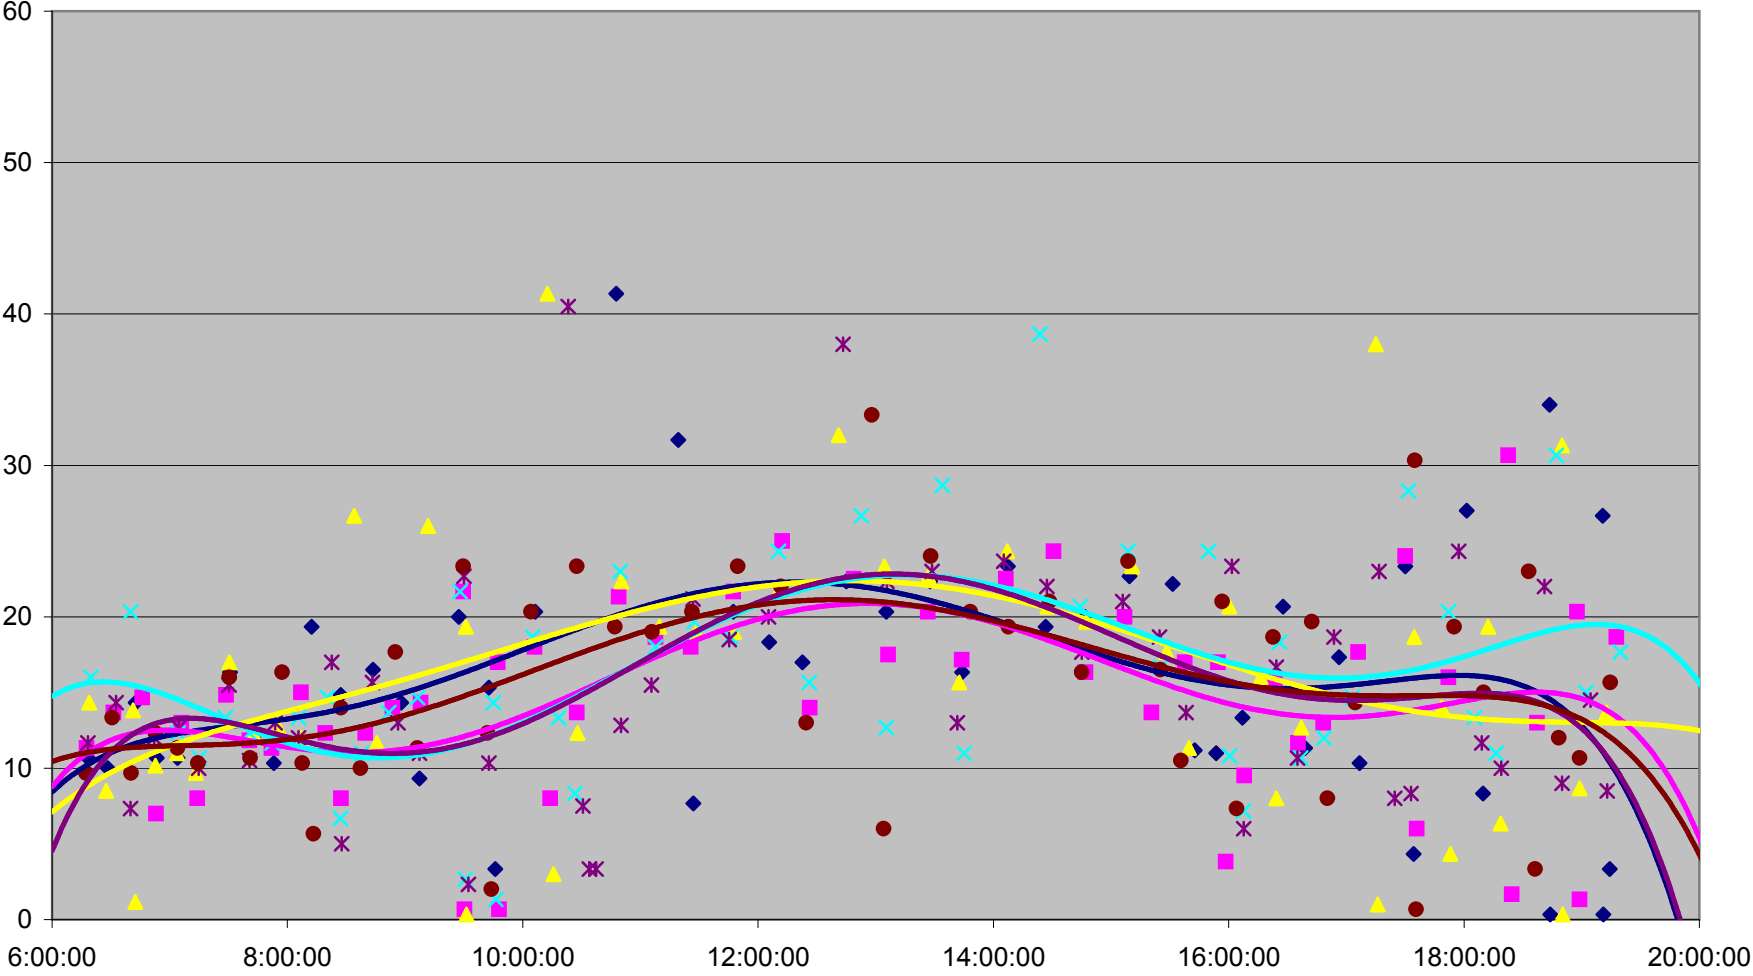

DOWNTOWNER Up Headways at Woodbine Ave.

DOWNTOWNER Up Headways at Woodbine Ave.

DOWNTOWNER Up Headways at Woodbine Ave.

DOWNTOWNER Up Headways at Woodbine Ave.

Wed.27.Dec Thu.28.Dec Fri.29.Dec Poly. (Wed.27.Dec) Poly. (Thu.28.Dec) Poly. (Fri.29.Dec)

DOWNTOWNER Up Headways at Woodbine Ave.

- | | | | | | | | |
|--------------|--------------|--------------|--------------|--------------|--------------|--------------|--------------|
| ◆ Fri.1.Dec | ■ Mon.4.Dec | ▲ Tue.5.Dec | ✕ Wed.6.Dec | ✱ Thu.7.Dec | ● Fri.8.Dec | + Mon.11.Dec | - Tue.12.Dec |
| - Wed.13.Dec | ◇ Thu.14.Dec | ■ Fri.15.Dec | ▲ Mon.18.Dec | ✕ Tue.19.Dec | ✱ Wed.20.Dec | ● Thu.21.Dec | + Fri.22.Dec |
| - Wed.27.Dec | - Thu.28.Dec | ◆ Fri.29.Dec | | | | | |