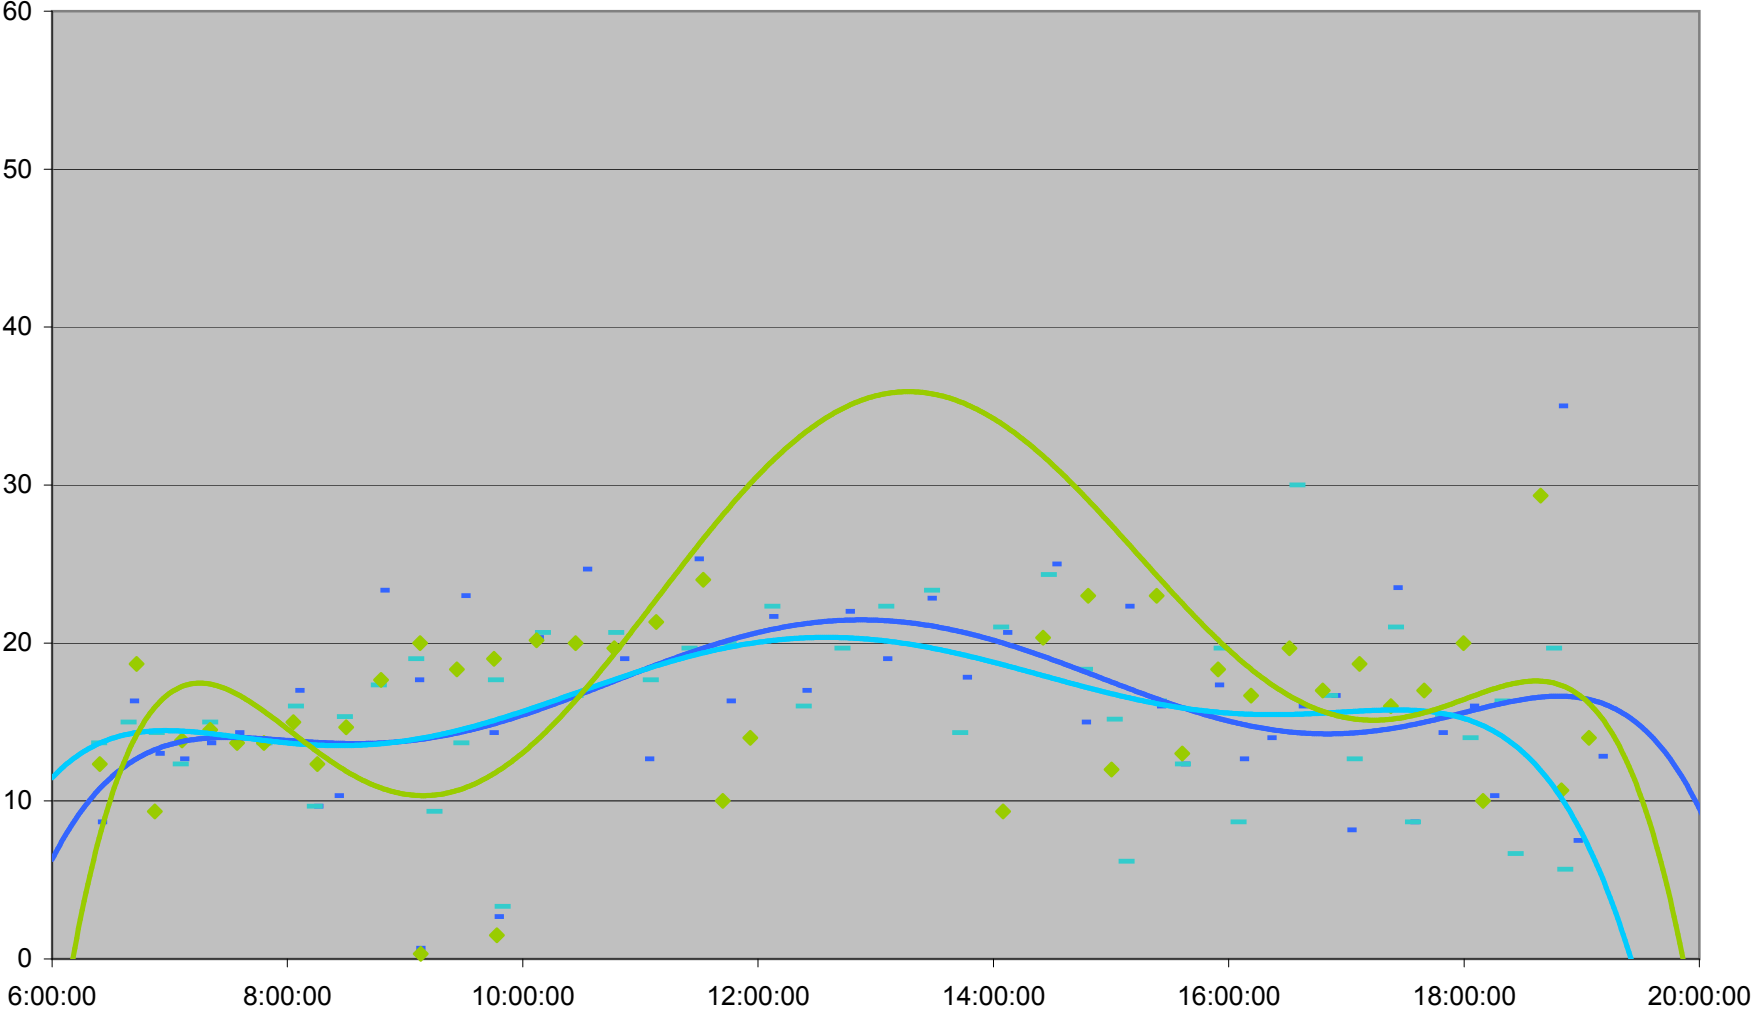

DOWNTOWNER Up Headways at Woodbine Ave.

DOWNTOWNER Up Headways at Woodbine Ave.

DOWNTOWNER Up Headways at Woodbine Ave.

DOWNTOWNER Up Headways at Woodbine Ave.

Wed.27.Dec Thu.28.Dec Fri.29.Dec Poly. (Wed.27.Dec) Poly. (Thu.28.Dec) Poly. (Fri.29.Dec)

DOWNTOWNER Up Headways at Woodbine Ave.

- | | | | | | | | |
|--------------|--------------|--------------|--------------|--------------|--------------|--------------|--------------|
| ◆ Fri.1.Dec | ■ Mon.4.Dec | ▲ Tue.5.Dec | ✕ Wed.6.Dec | ✱ Thu.7.Dec | ● Fri.8.Dec | + Mon.11.Dec | - Tue.12.Dec |
| - Wed.13.Dec | ◇ Thu.14.Dec | ■ Fri.15.Dec | ▲ Mon.18.Dec | ✕ Tue.19.Dec | ✱ Wed.20.Dec | ● Thu.21.Dec | + Fri.22.Dec |
| - Wed.27.Dec | - Thu.28.Dec | ◆ Fri.29.Dec | | | | | |