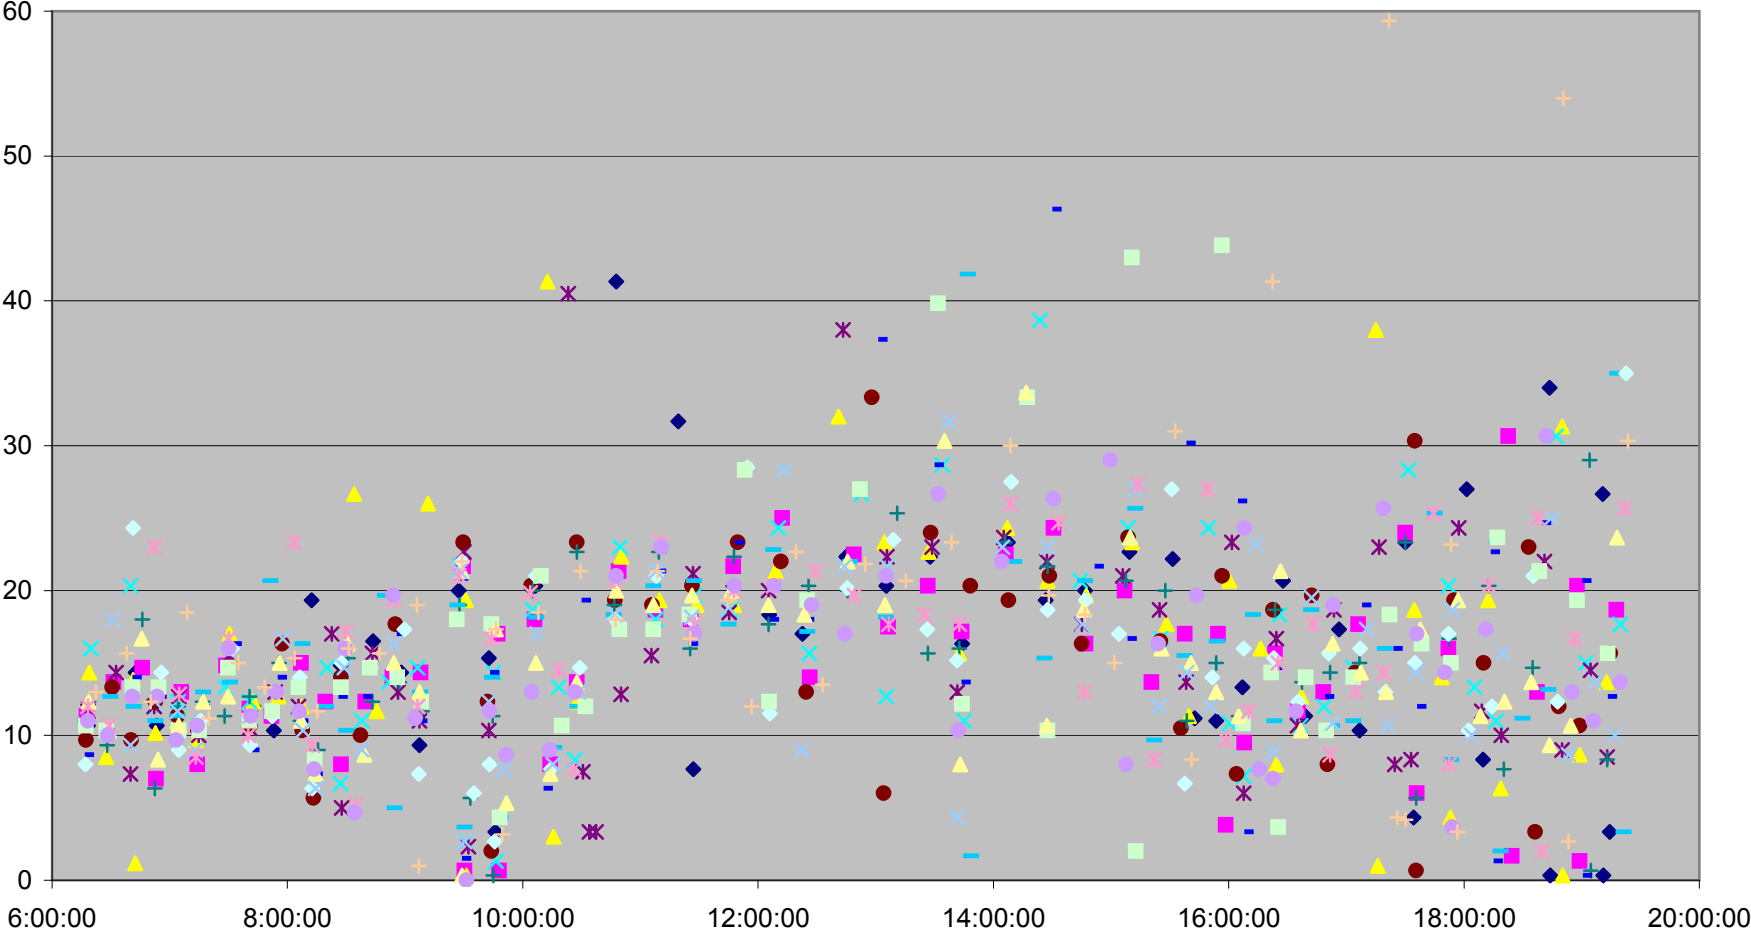

DOWNTOWNER Up Headways at Woodbine Ave.

DOWNTOWNER Up Headways at Woodbine Ave.

DOWNTOWNER Up Headways at Woodbine Ave.

DOWNTOWNER Up Headways at Woodbine Ave.

Wed.27.Dec Thu.28.Dec Fri.29.Dec Poly. (Wed.27.Dec) Poly. (Thu.28.Dec) Poly. (Fri.29.Dec)

DOWNTOWNER Up Headways at Woodbine Ave.

- | | | | | | | | |
|--------------|--------------|--------------|--------------|--------------|--------------|--------------|--------------|
| ◆ Fri.1.Dec | ■ Mon.4.Dec | ▲ Tue.5.Dec | ✕ Wed.6.Dec | ✱ Thu.7.Dec | ● Fri.8.Dec | + Mon.11.Dec | - Tue.12.Dec |
| - Wed.13.Dec | ◇ Thu.14.Dec | ■ Fri.15.Dec | ▲ Mon.18.Dec | ✕ Tue.19.Dec | ✱ Wed.20.Dec | ● Thu.21.Dec | + Fri.22.Dec |
| - Wed.27.Dec | - Thu.28.Dec | ◆ Fri.29.Dec | | | | | |