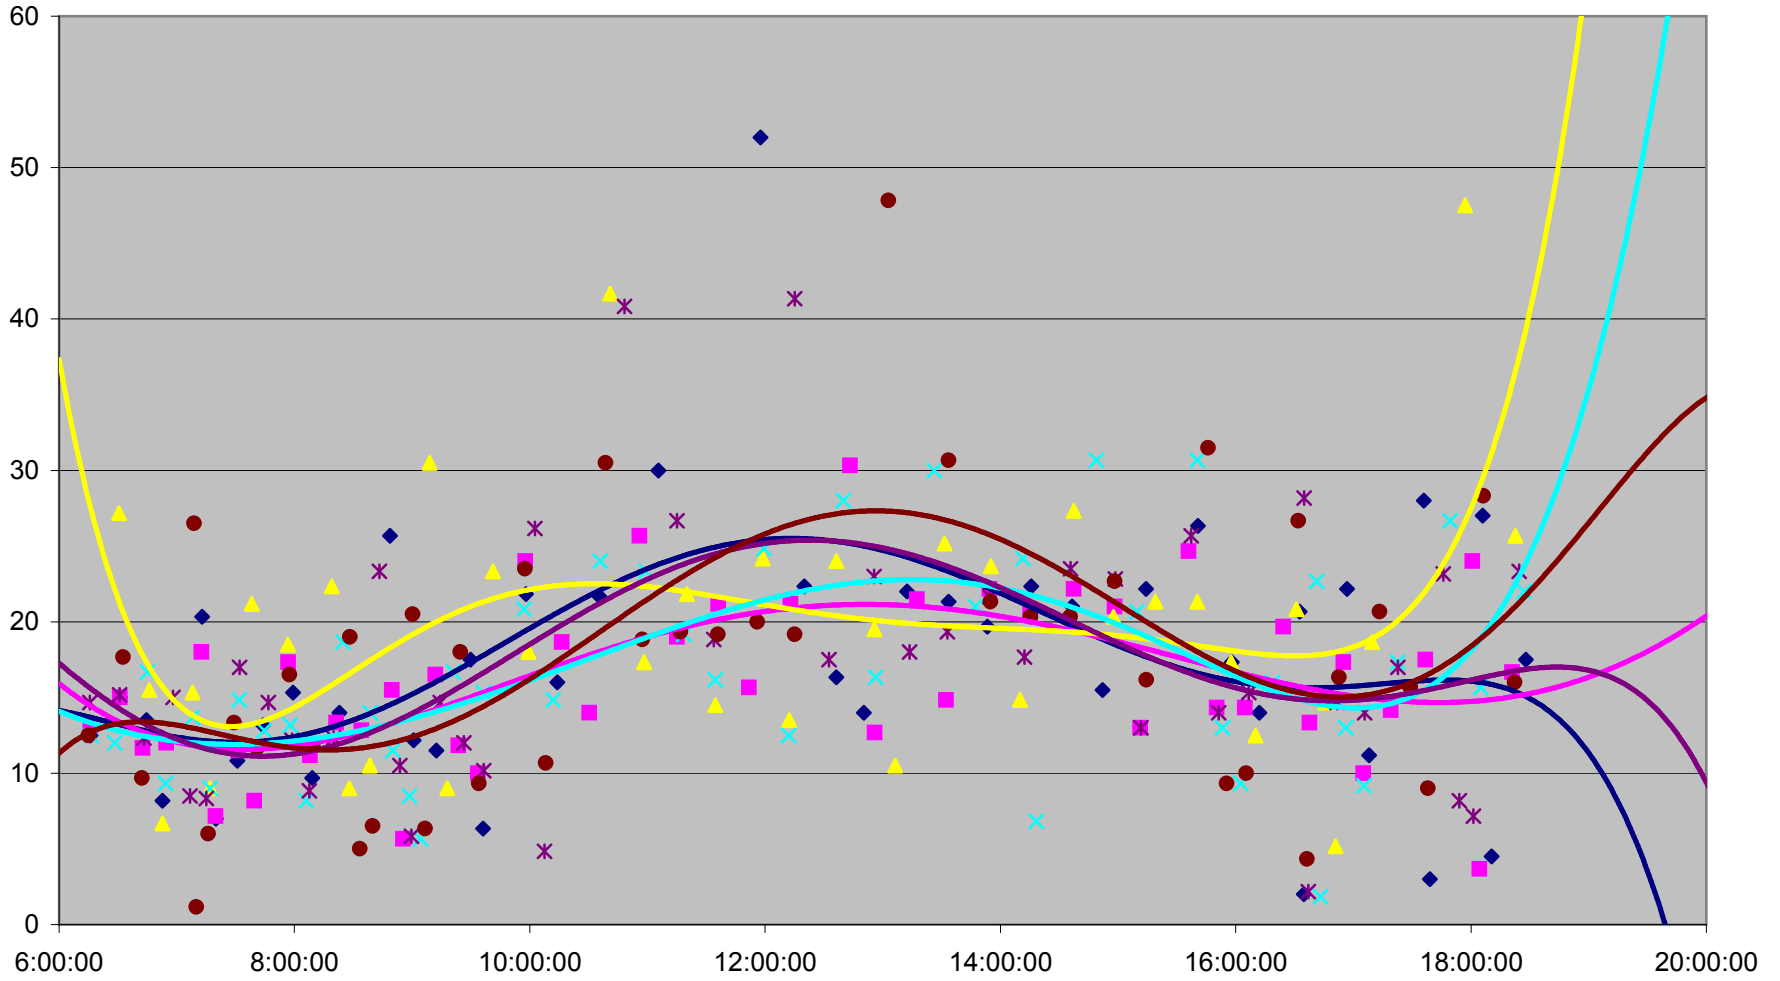

DOWNTOWNER Up Headways at University Ave.

DOWNTOWNER Up Headways at University Ave.

DOWNTOWNER Up Headways at University Ave.

DOWNTOWNER Up Headways at University Ave.

Wed.27.Dec Thu.28.Dec Fri.29.Dec Poly. (Wed.27.Dec) Poly. (Thu.28.Dec) Poly. (Fri.29.Dec)

DOWNTOWNER Up Headways at University Ave.

- | | | | | | | | |
|--------------|--------------|--------------|--------------|--------------|--------------|--------------|--------------|
| ◆ Fri.1.Dec | ■ Mon.4.Dec | ▲ Tue.5.Dec | ✕ Wed.6.Dec | ✱ Thu.7.Dec | ● Fri.8.Dec | + Mon.11.Dec | - Tue.12.Dec |
| - Wed.13.Dec | ◇ Thu.14.Dec | ■ Fri.15.Dec | ▲ Mon.18.Dec | ✕ Tue.19.Dec | ✱ Wed.20.Dec | ● Thu.21.Dec | + Fri.22.Dec |
| - Wed.27.Dec | - Thu.28.Dec | ◆ Fri.29.Dec | | | | | |