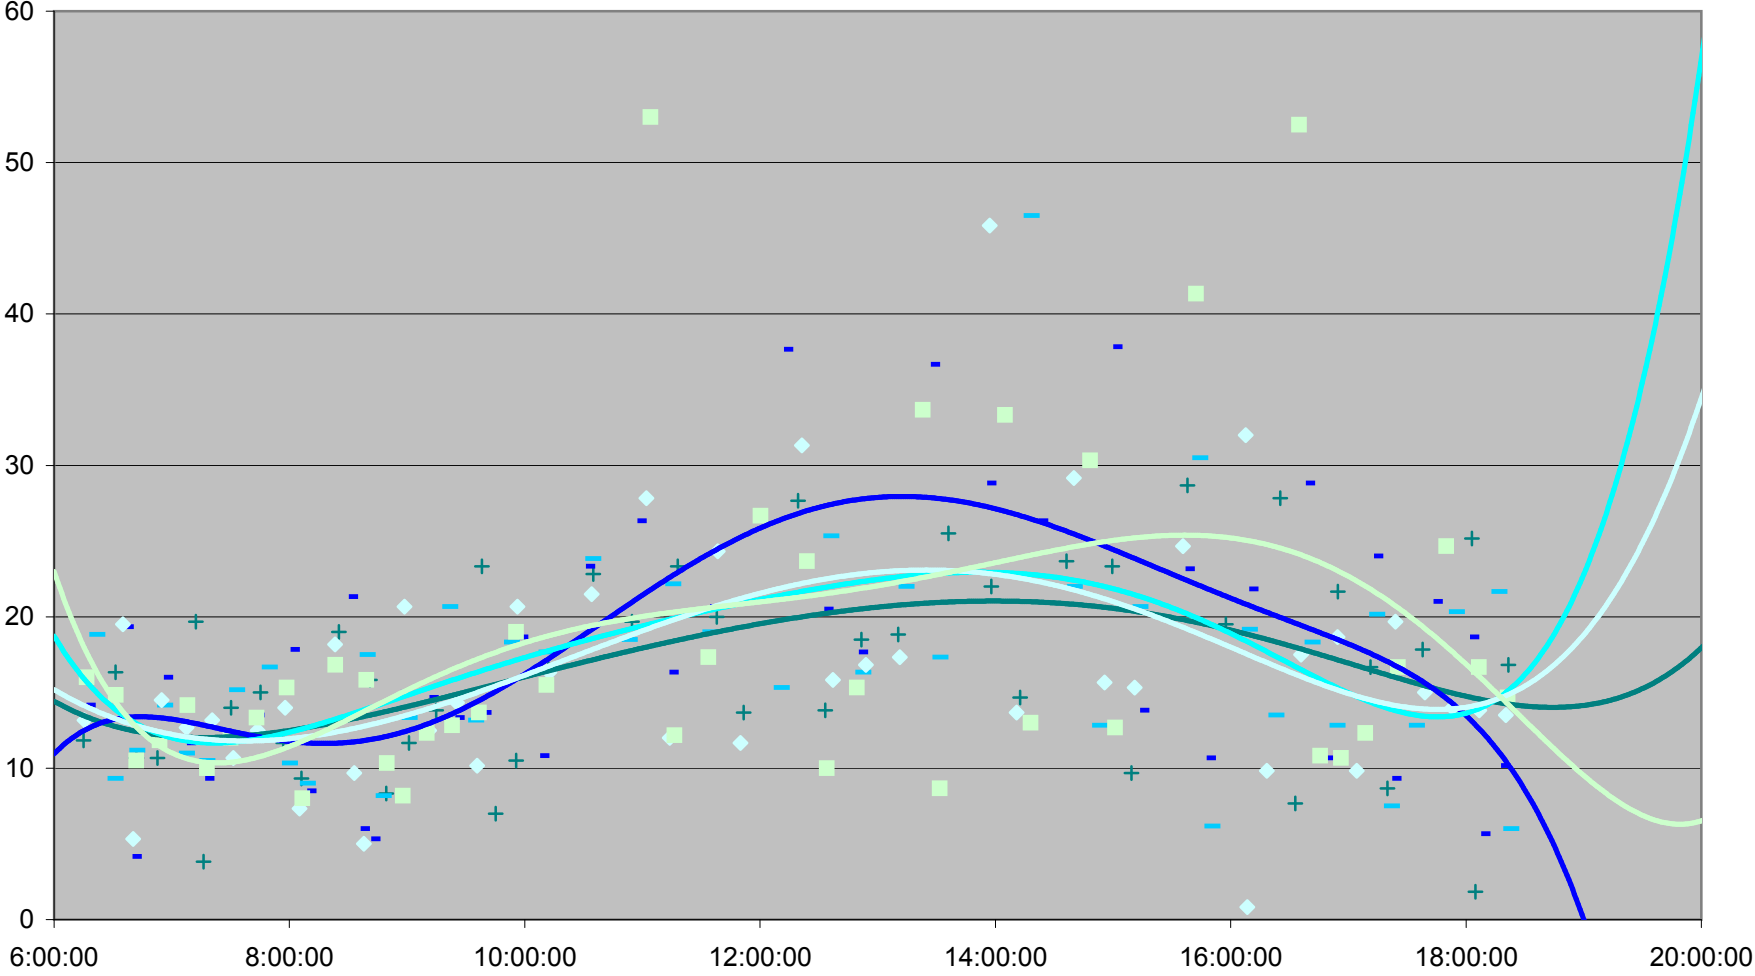

DOWNTOWNER Up Headways at University Ave.

DOWNTOWNER Up Headways at University Ave.

DOWNTOWNER Up Headways at University Ave.

DOWNTOWNER Up Headways at University Ave.

Wed.27.Dec Thu.28.Dec Fri.29.Dec Poly. (Wed.27.Dec) Poly. (Thu.28.Dec) Poly. (Fri.29.Dec)

DOWNTOWNER Up Headways at University Ave.

- | | | | | | | | |
|--------------|--------------|--------------|--------------|--------------|--------------|--------------|--------------|
| ◆ Fri.1.Dec | ■ Mon.4.Dec | ▲ Tue.5.Dec | ✕ Wed.6.Dec | ✱ Thu.7.Dec | ● Fri.8.Dec | + Mon.11.Dec | - Tue.12.Dec |
| - Wed.13.Dec | ◇ Thu.14.Dec | ■ Fri.15.Dec | ▲ Mon.18.Dec | ✕ Tue.19.Dec | ✱ Wed.20.Dec | ● Thu.21.Dec | + Fri.22.Dec |
| - Wed.27.Dec | - Thu.28.Dec | ◆ Fri.29.Dec | | | | | |