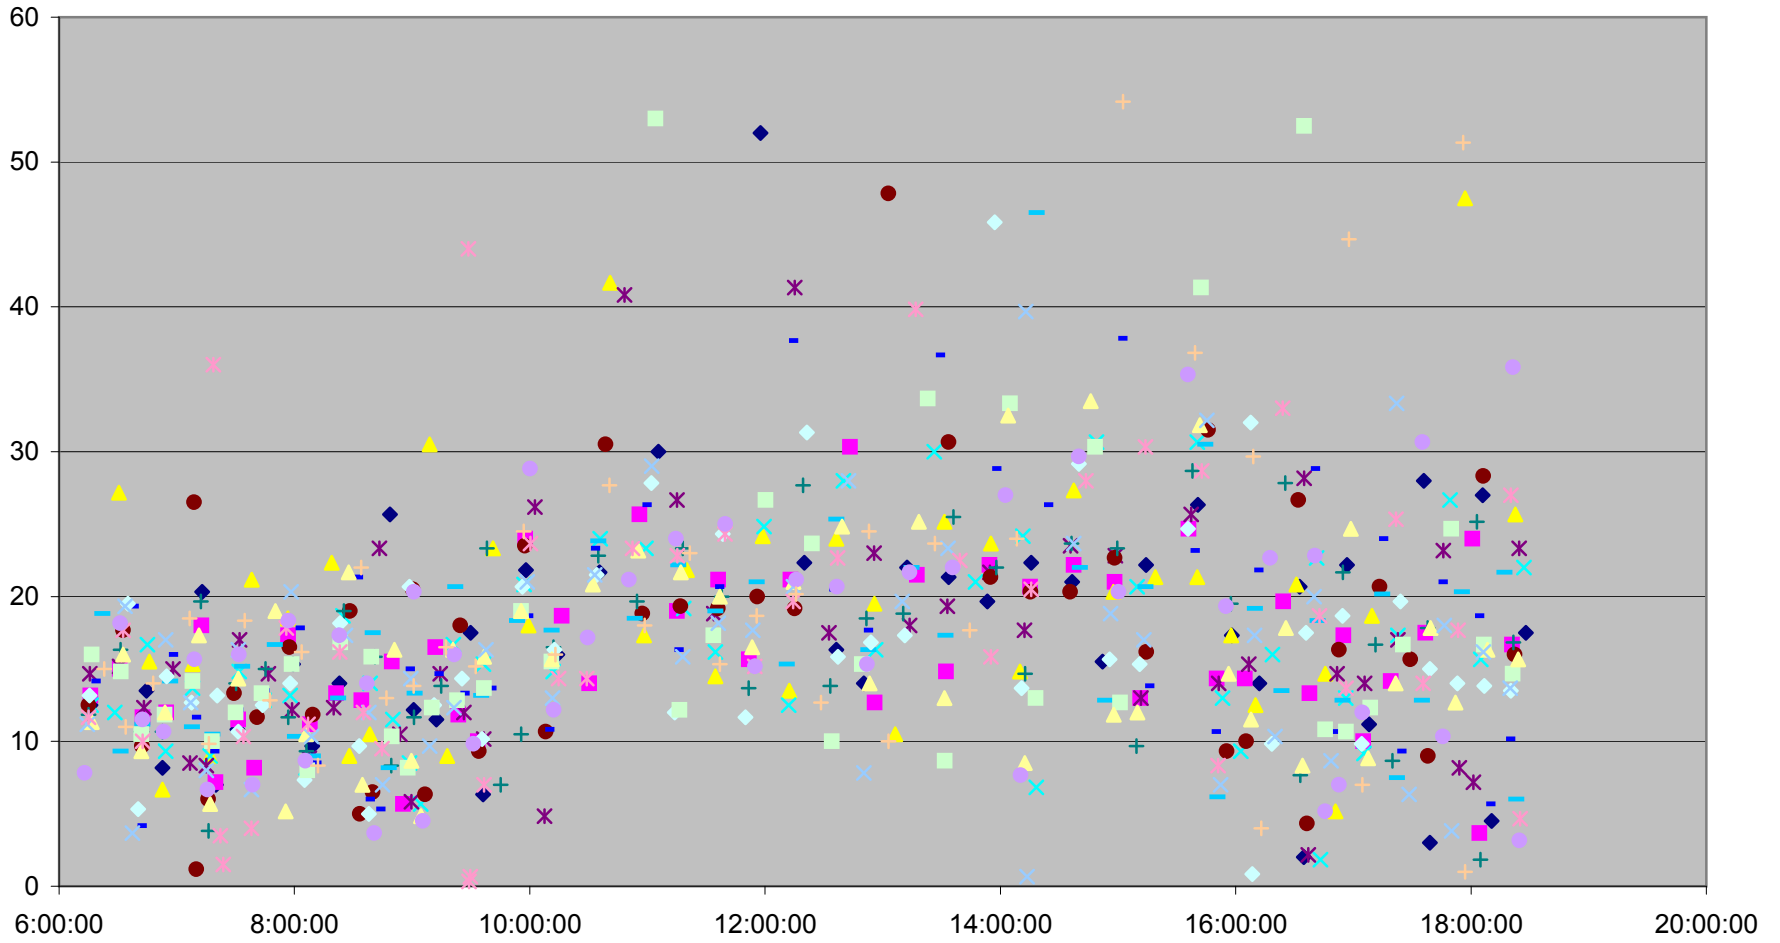

DOWNTOWNER Up Headways at University Ave.

DOWNTOWNER Up Headways at University Ave.

DOWNTOWNER Up Headways at University Ave.

DOWNTOWNER Up Headways at University Ave.

Wed.27.Dec Thu.28.Dec Fri.29.Dec Poly. (Wed.27.Dec) Poly. (Thu.28.Dec) Poly. (Fri.29.Dec)

DOWNTOWNER Up Headways at University Ave.

- | | | | | | | | |
|--------------|--------------|--------------|--------------|--------------|--------------|--------------|--------------|
| ◆ Fri.1.Dec | ■ Mon.4.Dec | ▲ Tue.5.Dec | ✕ Wed.6.Dec | ✱ Thu.7.Dec | ● Fri.8.Dec | + Mon.11.Dec | - Tue.12.Dec |
| - Wed.13.Dec | ◇ Thu.14.Dec | ■ Fri.15.Dec | ▲ Mon.18.Dec | ✕ Tue.19.Dec | ✱ Wed.20.Dec | ● Thu.21.Dec | + Fri.22.Dec |
| - Wed.27.Dec | - Thu.28.Dec | ◆ Fri.29.Dec | | | | | |