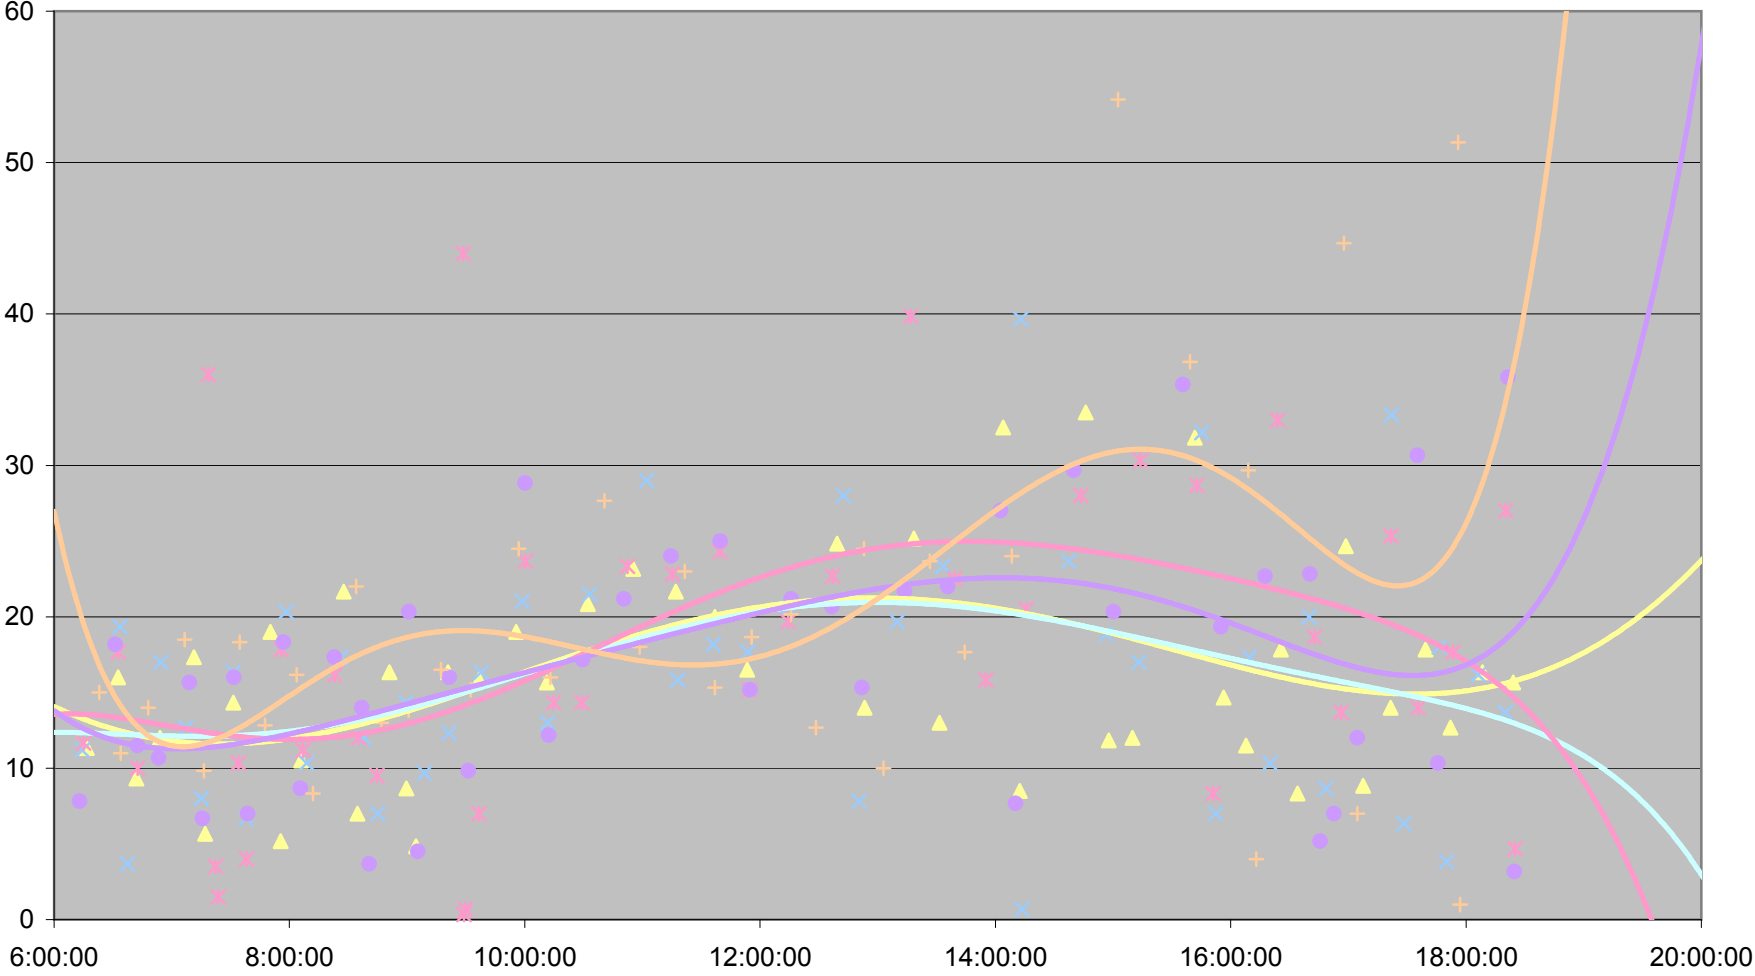

DOWNTOWNER Up Headways at University Ave.

DOWNTOWNER Up Headways at University Ave.

DOWNTOWNER Up Headways at University Ave.

DOWNTOWNER Up Headways at University Ave.

Wed.27.Dec Thu.28.Dec Fri.29.Dec Poly. (Wed.27.Dec) Poly. (Thu.28.Dec) Poly. (Fri.29.Dec)

DOWNTOWNER Up Headways at University Ave.

- | | | | | | | | |
|--------------|--------------|--------------|--------------|--------------|--------------|--------------|--------------|
| ◆ Fri.1.Dec | ■ Mon.4.Dec | ▲ Tue.5.Dec | ✕ Wed.6.Dec | ✱ Thu.7.Dec | ● Fri.8.Dec | + Mon.11.Dec | - Tue.12.Dec |
| - Wed.13.Dec | ◇ Thu.14.Dec | ■ Fri.15.Dec | ▲ Mon.18.Dec | ✕ Tue.19.Dec | ✱ Wed.20.Dec | ● Thu.21.Dec | + Fri.22.Dec |
| - Wed.27.Dec | - Thu.28.Dec | ◆ Fri.29.Dec | | | | | |