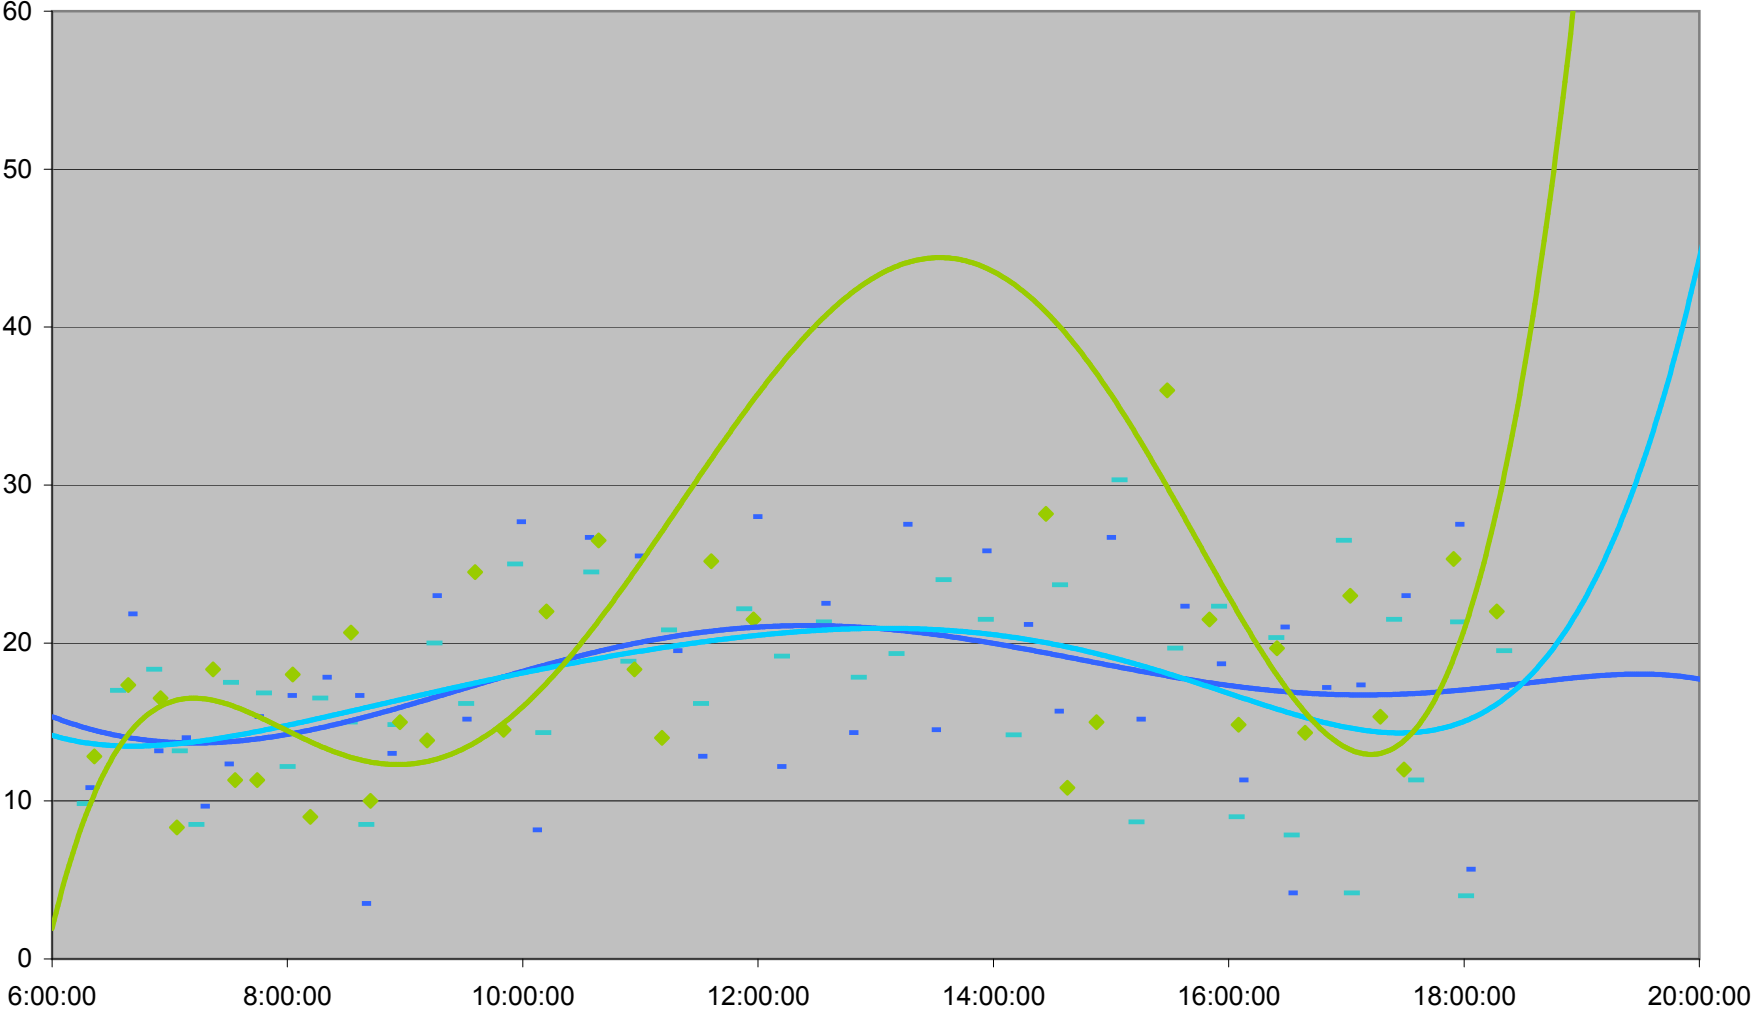

DOWNTOWNER Up Headways at University Ave.

DOWNTOWNER Up Headways at University Ave.

DOWNTOWNER Up Headways at University Ave.

DOWNTOWNER Up Headways at University Ave.

Wed.27.Dec Thu.28.Dec Fri.29.Dec Poly. (Wed.27.Dec) Poly. (Thu.28.Dec) Poly. (Fri.29.Dec)

DOWNTOWNER Up Headways at University Ave.

- | | | | | | | | |
|--------------|--------------|--------------|--------------|--------------|--------------|--------------|--------------|
| ◆ Fri.1.Dec | ■ Mon.4.Dec | ▲ Tue.5.Dec | ✕ Wed.6.Dec | ✱ Thu.7.Dec | ● Fri.8.Dec | + Mon.11.Dec | - Tue.12.Dec |
| - Wed.13.Dec | ◇ Thu.14.Dec | ■ Fri.15.Dec | ▲ Mon.18.Dec | ✕ Tue.19.Dec | ✱ Wed.20.Dec | ● Thu.21.Dec | + Fri.22.Dec |
| - Wed.27.Dec | - Thu.28.Dec | ◆ Fri.29.Dec | | | | | |