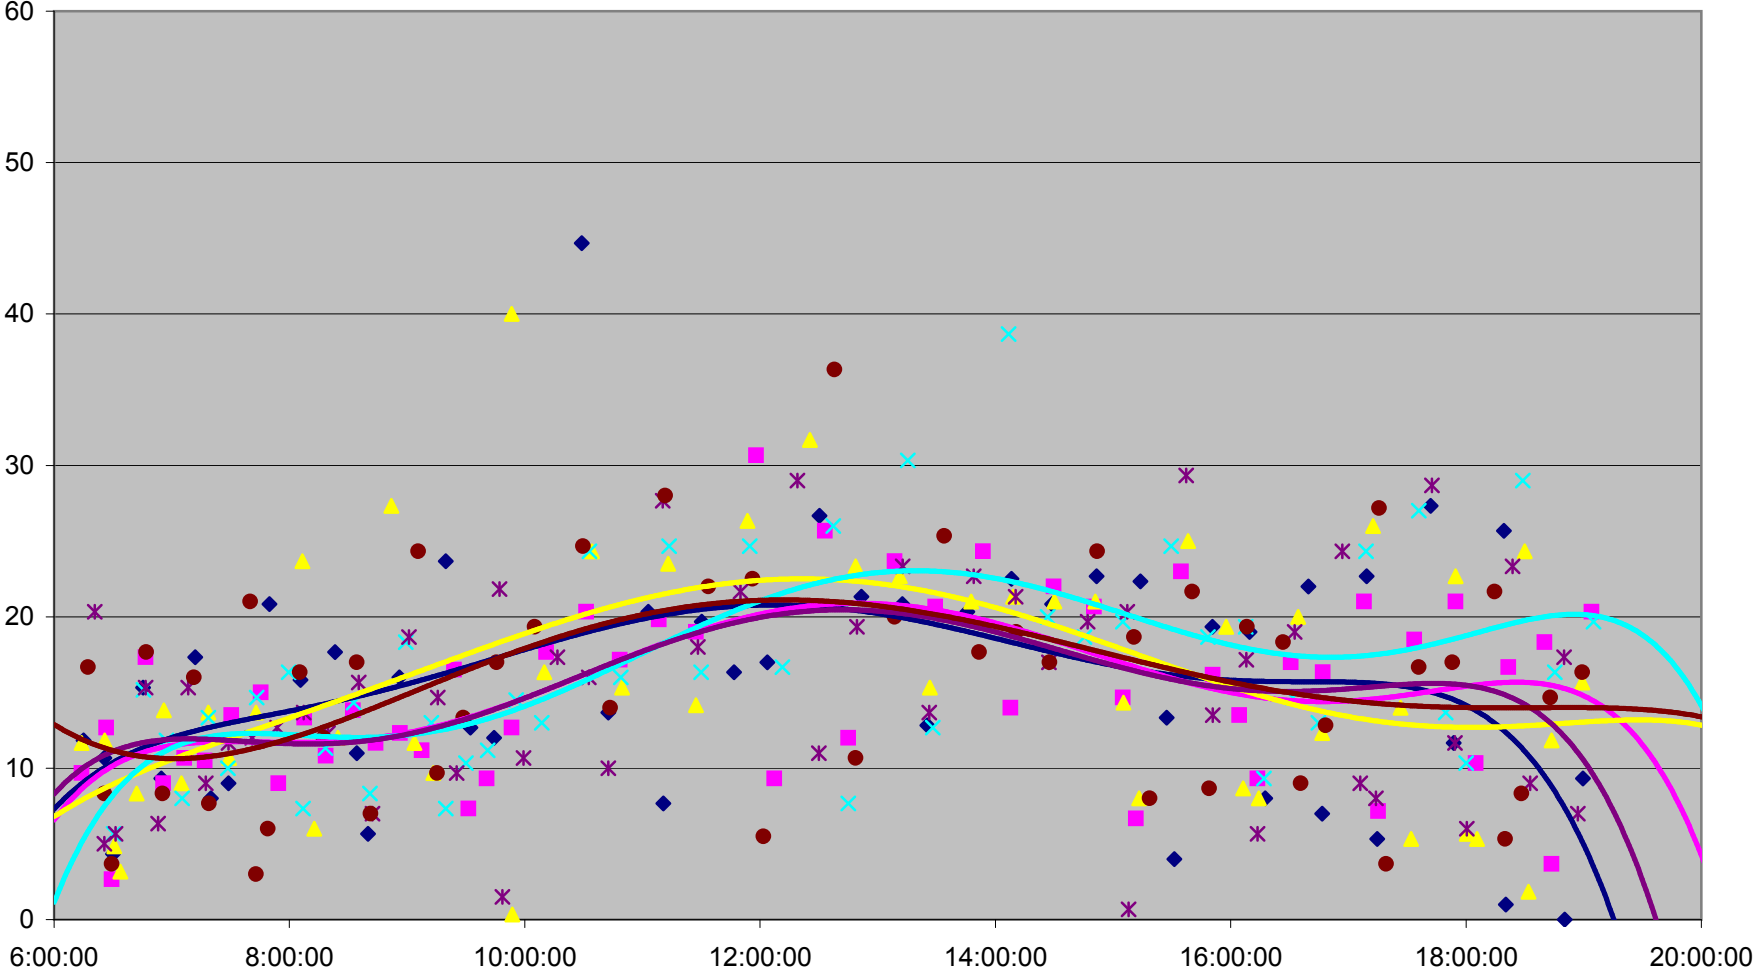

DOWNTOWNER Down Headways at Woodbine Ave.

- ◆ Fri.1.Dec
- Mon.4.Dec
- ▲ Tue.5.Dec
- × Wed.6.Dec
- * Thu.7.Dec
- Fri.8.Dec
- Poly. (Fri.1.Dec)
- Poly. (Mon.4.Dec)
- Poly. (Tue.5.Dec)
- Poly. (Wed.6.Dec)
- Poly. (Thu.7.Dec)
- Poly. (Fri.8.Dec)

DOWNTOWNER Down Headways at Woodbine Ave.

DOWNTOWNER Down Headways at Woodbine Ave.

DOWNTOWNER Down Headways at Woodbine Ave.

Wed.27.Dec Thu.28.Dec Fri.29.Dec Poly. (Wed.27.Dec) Poly. (Thu.28.Dec) Poly. (Fri.29.Dec)

DOWNTOWNER Down Headways at Woodbine Ave.

- | | | | | | | | |
|--------------|--------------|--------------|--------------|--------------|--------------|--------------|--------------|
| ◆ Fri.1.Dec | ■ Mon.4.Dec | ▲ Tue.5.Dec | × Wed.6.Dec | × Thu.7.Dec | ● Fri.8.Dec | + Mon.11.Dec | - Tue.12.Dec |
| - Wed.13.Dec | ◇ Thu.14.Dec | ■ Fri.15.Dec | ▲ Mon.18.Dec | × Tue.19.Dec | × Wed.20.Dec | ● Thu.21.Dec | + Fri.22.Dec |
| - Wed.27.Dec | - Thu.28.Dec | ◆ Fri.29.Dec | | | | | |