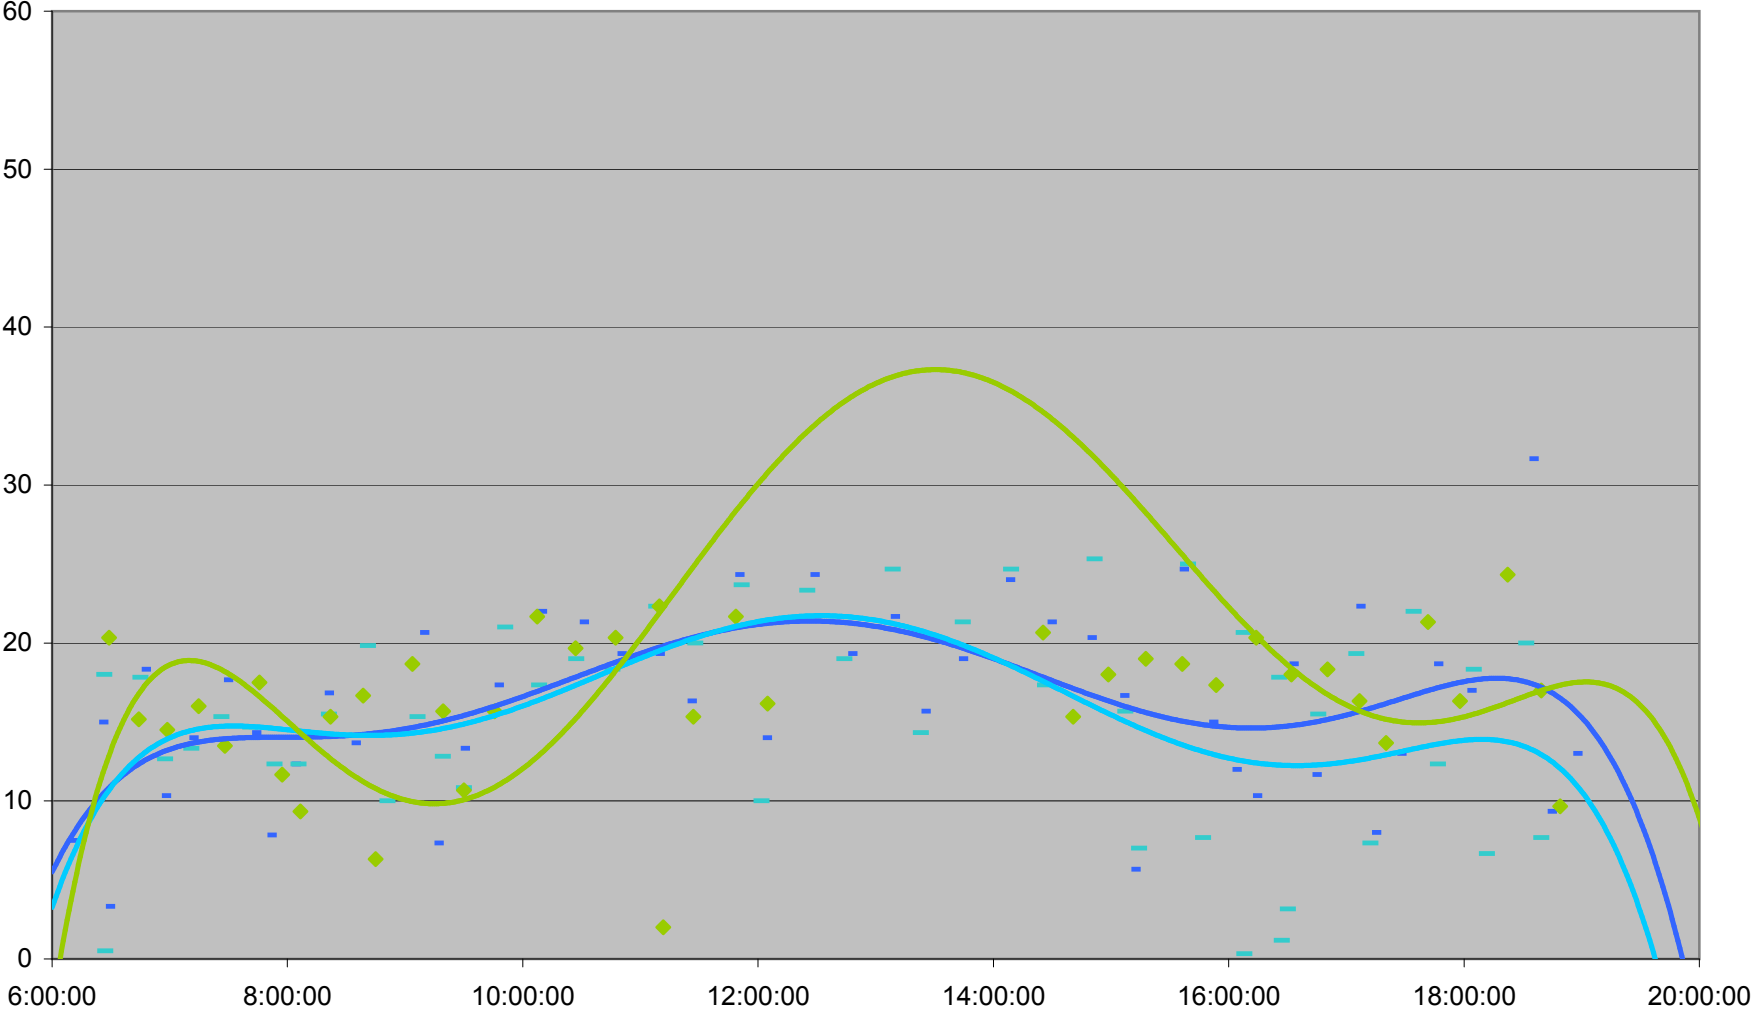

DOWNTOWNER Down Headways at Woodbine Ave.

- ◆ Fri.1.Dec
- Mon.4.Dec
- ▲ Tue.5.Dec
- × Wed.6.Dec
- * Thu.7.Dec
- Fri.8.Dec
- Poly. (Fri.1.Dec)
- Poly. (Mon.4.Dec)
- Poly. (Tue.5.Dec)
- Poly. (Wed.6.Dec)
- Poly. (Thu.7.Dec)
- Poly. (Fri.8.Dec)

DOWNTOWNER Down Headways at Woodbine Ave.

DOWNTOWNER Down Headways at Woodbine Ave.

DOWNTOWNER Down Headways at Woodbine Ave.

Wed.27.Dec Thu.28.Dec Fri.29.Dec Poly. (Wed.27.Dec) Poly. (Thu.28.Dec) Poly. (Fri.29.Dec)

DOWNTOWNER Down Headways at Woodbine Ave.

- | | | | | | | | |
|--------------|--------------|--------------|--------------|--------------|--------------|--------------|--------------|
| ◆ Fri.1.Dec | ■ Mon.4.Dec | ▲ Tue.5.Dec | × Wed.6.Dec | × Thu.7.Dec | ● Fri.8.Dec | + Mon.11.Dec | - Tue.12.Dec |
| - Wed.13.Dec | ◇ Thu.14.Dec | ■ Fri.15.Dec | ▲ Mon.18.Dec | × Tue.19.Dec | × Wed.20.Dec | ● Thu.21.Dec | + Fri.22.Dec |
| - Wed.27.Dec | - Thu.28.Dec | ◆ Fri.29.Dec | | | | | |