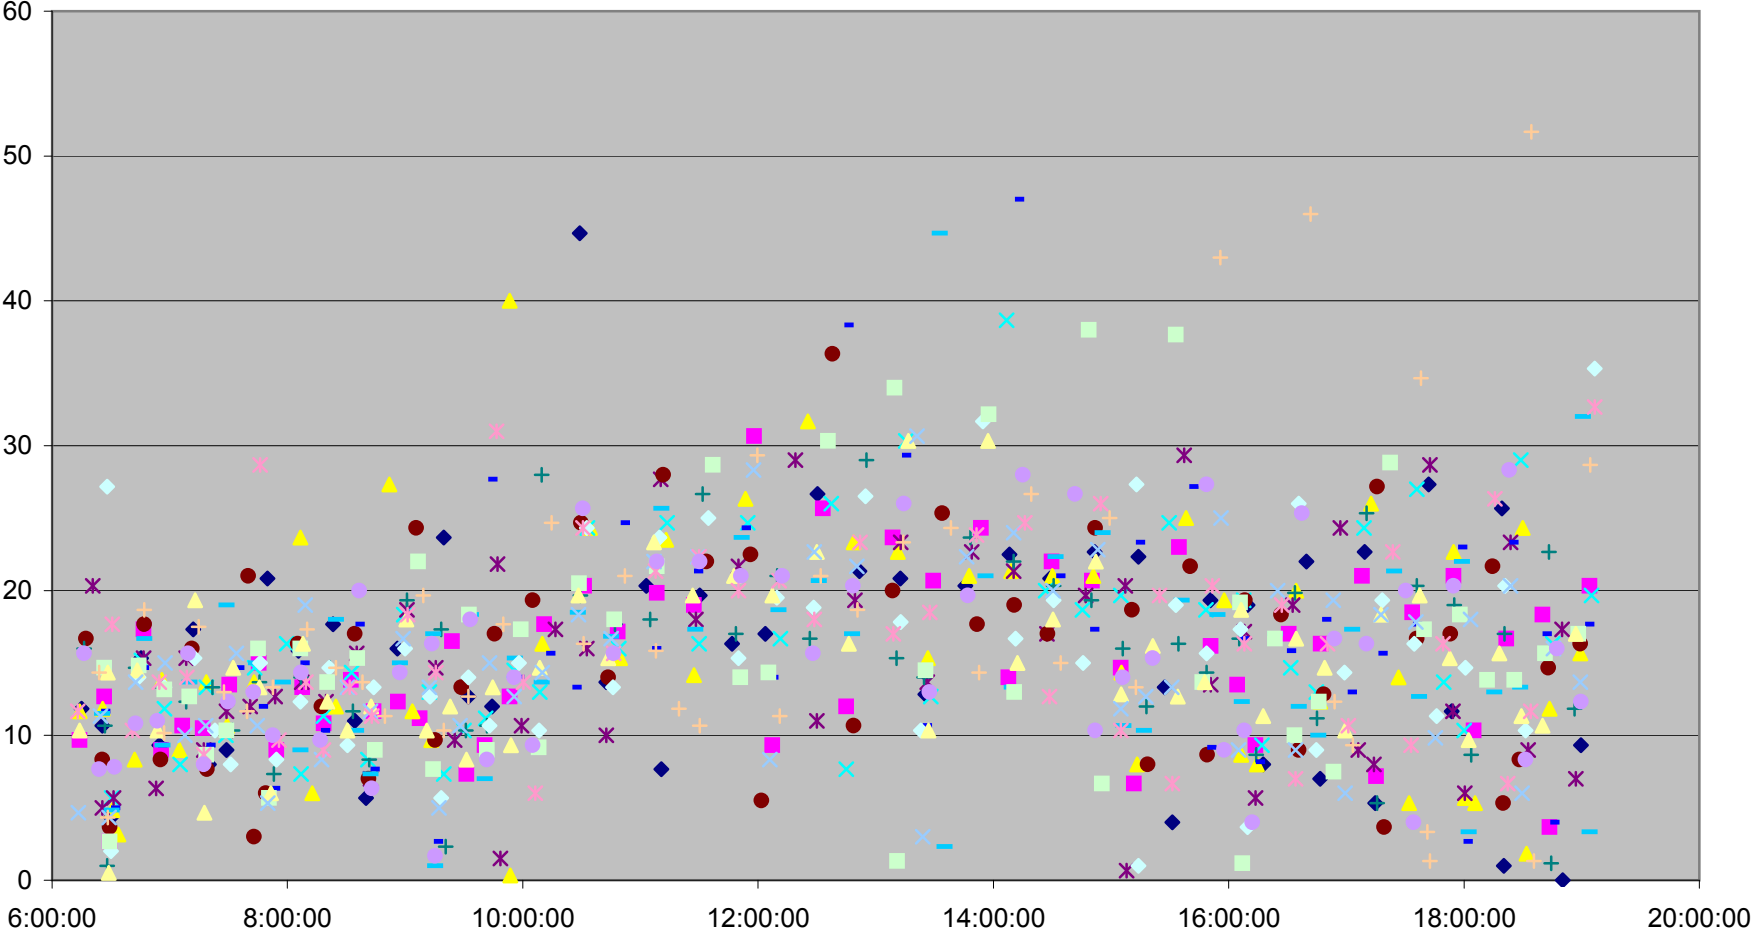

DOWNTOWNER Down Headways at Woodbine Ave.

- ◆ Fri.1.Dec
- Mon.4.Dec
- ▲ Tue.5.Dec
- × Wed.6.Dec
- * Thu.7.Dec
- Fri.8.Dec
- Poly. (Fri.1.Dec)
- Poly. (Mon.4.Dec)
- Poly. (Tue.5.Dec)
- Poly. (Wed.6.Dec)
- Poly. (Thu.7.Dec)
- Poly. (Fri.8.Dec)

DOWNTOWNER Down Headways at Woodbine Ave.

DOWNTOWNER Down Headways at Woodbine Ave.

DOWNTOWNER Down Headways at Woodbine Ave.

Wed.27.Dec Thu.28.Dec Fri.29.Dec Poly. (Wed.27.Dec) Poly. (Thu.28.Dec) Poly. (Fri.29.Dec)

DOWNTOWNER Down Headways at Woodbine Ave.

- | | | | | | | | |
|--------------|--------------|--------------|--------------|--------------|--------------|--------------|--------------|
| ◆ Fri.1.Dec | ■ Mon.4.Dec | ▲ Tue.5.Dec | × Wed.6.Dec | × Thu.7.Dec | ● Fri.8.Dec | + Mon.11.Dec | - Tue.12.Dec |
| - Wed.13.Dec | ◇ Thu.14.Dec | ■ Fri.15.Dec | ▲ Mon.18.Dec | × Tue.19.Dec | × Wed.20.Dec | ● Thu.21.Dec | + Fri.22.Dec |
| - Wed.27.Dec | - Thu.28.Dec | ◆ Fri.29.Dec | | | | | |