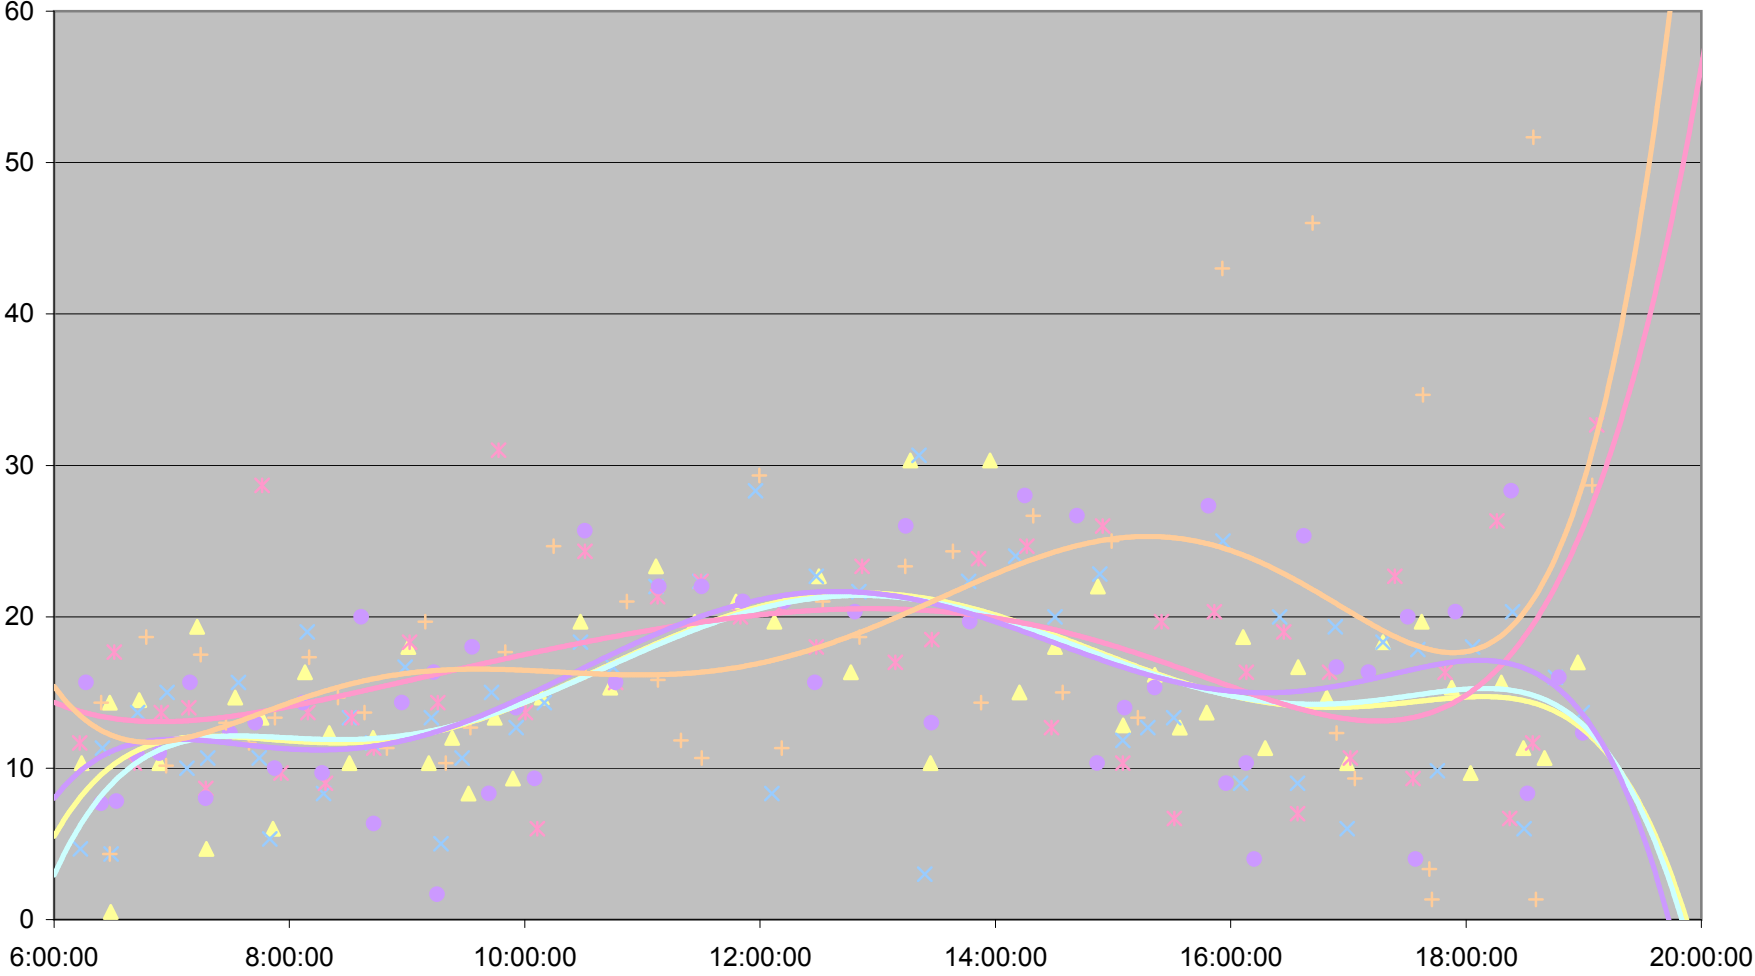

DOWNTOWNER Down Headways at Woodbine Ave.

- ◆ Fri.1.Dec
- Mon.4.Dec
- ▲ Tue.5.Dec
- × Wed.6.Dec
- * Thu.7.Dec
- Fri.8.Dec
- Poly. (Fri.1.Dec)
- Poly. (Mon.4.Dec)
- Poly. (Tue.5.Dec)
- Poly. (Wed.6.Dec)
- Poly. (Thu.7.Dec)
- Poly. (Fri.8.Dec)

DOWNTOWNER Down Headways at Woodbine Ave.

DOWNTOWNER Down Headways at Woodbine Ave.

DOWNTOWNER Down Headways at Woodbine Ave.

Wed.27.Dec Thu.28.Dec Fri.29.Dec Poly. (Wed.27.Dec) Poly. (Thu.28.Dec) Poly. (Fri.29.Dec)

DOWNTOWNER Down Headways at Woodbine Ave.

- | | | | | | | | |
|--------------|--------------|--------------|--------------|--------------|--------------|--------------|--------------|
| ◆ Fri.1.Dec | ■ Mon.4.Dec | ▲ Tue.5.Dec | × Wed.6.Dec | × Thu.7.Dec | ● Fri.8.Dec | + Mon.11.Dec | - Tue.12.Dec |
| - Wed.13.Dec | ◇ Thu.14.Dec | ■ Fri.15.Dec | ▲ Mon.18.Dec | × Tue.19.Dec | × Wed.20.Dec | ● Thu.21.Dec | + Fri.22.Dec |
| - Wed.27.Dec | - Thu.28.Dec | ◆ Fri.29.Dec | | | | | |