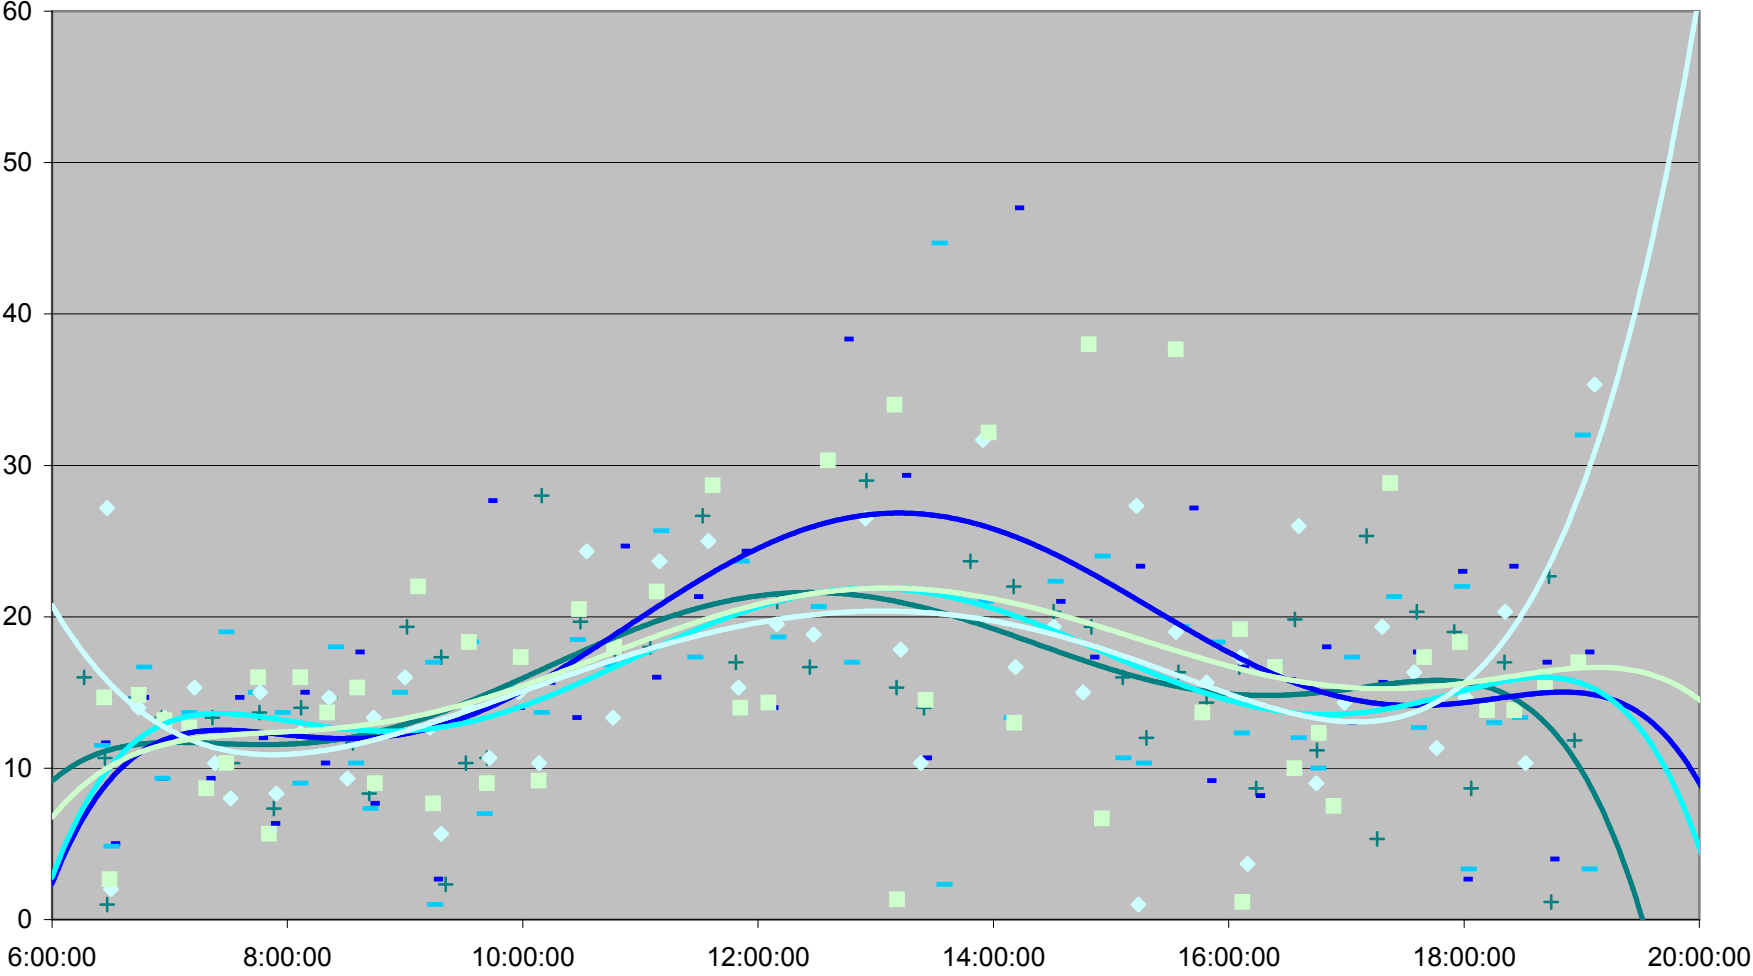

DOWNTOWNER Down Headways at Woodbine Ave.

- ◆ Fri.1.Dec
- Mon.4.Dec
- ▲ Tue.5.Dec
- × Wed.6.Dec
- * Thu.7.Dec
- Fri.8.Dec
- Poly. (Fri.1.Dec)
- Poly. (Mon.4.Dec)
- Poly. (Tue.5.Dec)
- Poly. (Wed.6.Dec)
- Poly. (Thu.7.Dec)
- Poly. (Fri.8.Dec)

DOWNTOWNER Down Headways at Woodbine Ave.

DOWNTOWNER Down Headways at Woodbine Ave.

DOWNTOWNER Down Headways at Woodbine Ave.

Wed.27.Dec Thu.28.Dec Fri.29.Dec Poly. (Wed.27.Dec) Poly. (Thu.28.Dec) Poly. (Fri.29.Dec)

DOWNTOWNER Down Headways at Woodbine Ave.

- | | | | | | | | |
|--------------|--------------|--------------|--------------|--------------|--------------|--------------|--------------|
| ◆ Fri.1.Dec | ■ Mon.4.Dec | ▲ Tue.5.Dec | × Wed.6.Dec | × Thu.7.Dec | ● Fri.8.Dec | + Mon.11.Dec | - Tue.12.Dec |
| - Wed.13.Dec | ◇ Thu.14.Dec | ■ Fri.15.Dec | ▲ Mon.18.Dec | × Tue.19.Dec | × Wed.20.Dec | ● Thu.21.Dec | + Fri.22.Dec |
| - Wed.27.Dec | - Thu.28.Dec | ◆ Fri.29.Dec | | | | | |