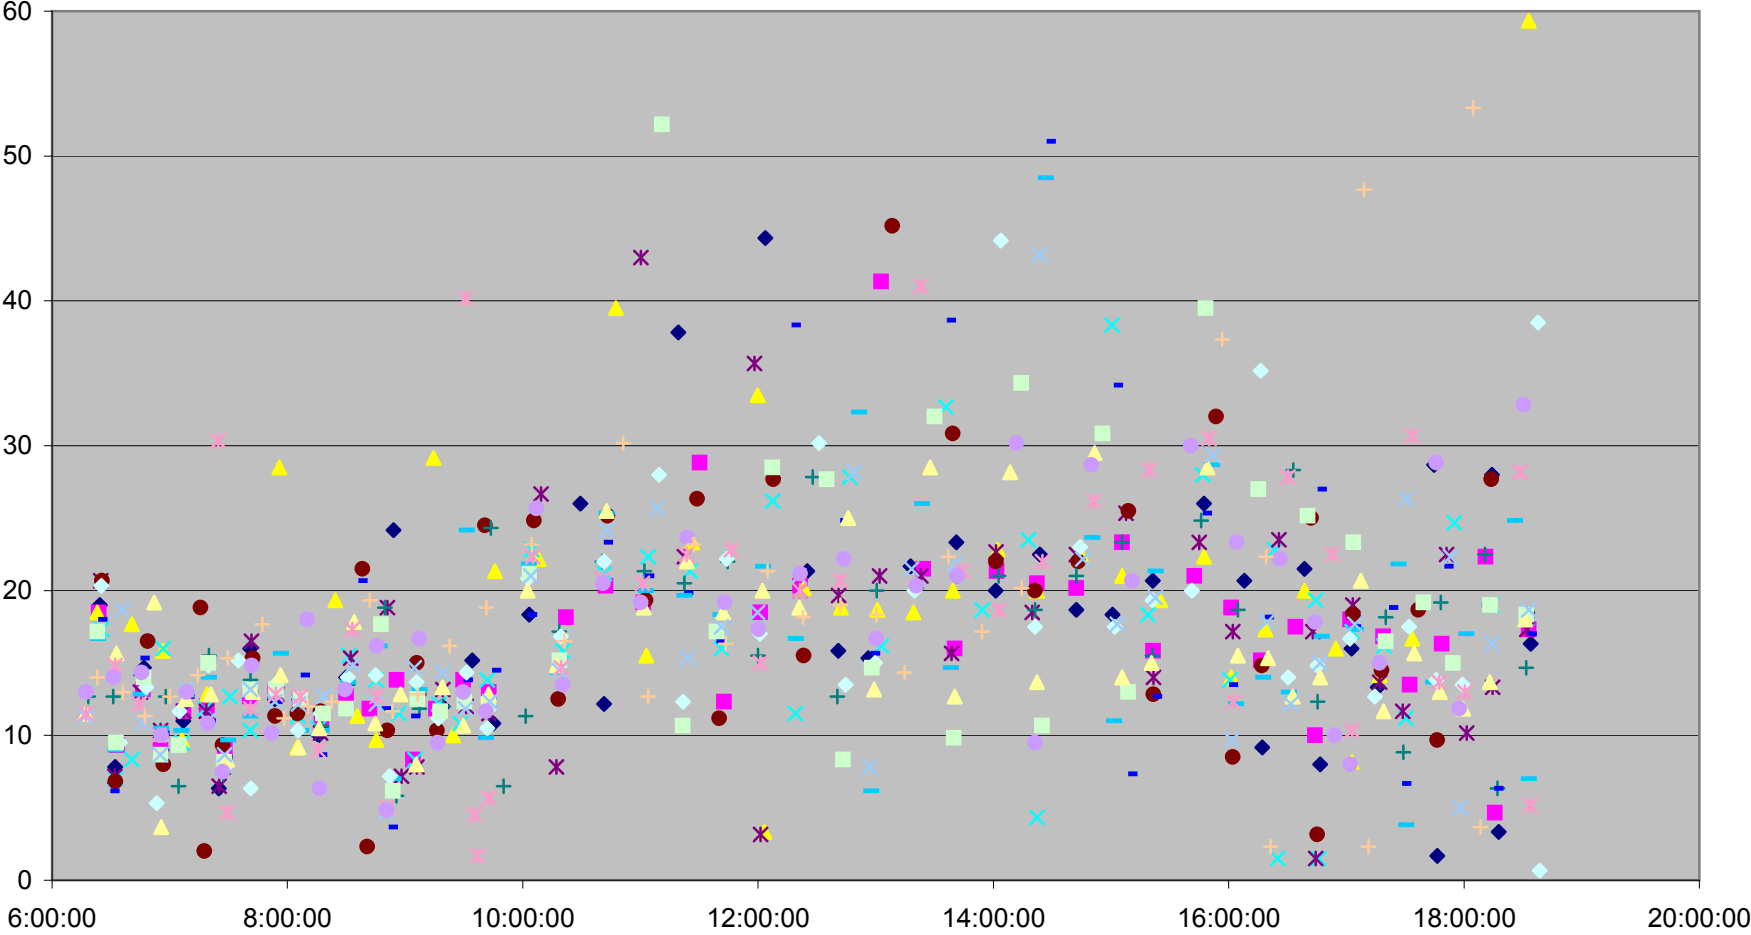

DOWNTOWNER Down Headways at University Ave.

- ◆ Fri.1.Dec
- Mon.4.Dec
- ▲ Tue.5.Dec
- × Wed.6.Dec
- * Thu.7.Dec
- Fri.8.Dec
- Poly. (Fri.1.Dec)
- Poly. (Mon.4.Dec)
- Poly. (Tue.5.Dec)
- Poly. (Wed.6.Dec)
- Poly. (Thu.7.Dec)
- Poly. (Fri.8.Dec)

DOWNTOWNER Down Headways at University Ave.

DOWNTOWNER Down Headways at University Ave.

DOWNTOWNER Down Headways at University Ave.

Wed.27.Dec Thu.28.Dec Fri.29.Dec Poly. (Wed.27.Dec) Poly. (Thu.28.Dec) Poly. (Fri.29.Dec)

DOWNTOWNER Down Headways at University Ave.

- ◆ Fri.1.Dec
- Mon.4.Dec
- ▲ Tue.5.Dec
- × Wed.6.Dec
- × Thu.7.Dec
- Fri.8.Dec
- + Mon.11.Dec
- Tue.12.Dec
- Wed.13.Dec
- ◇ Thu.14.Dec
- Fri.15.Dec
- ▲ Mon.18.Dec
- × Tue.19.Dec
- × Wed.20.Dec
- Thu.21.Dec
- + Fri.22.Dec
- Wed.27.Dec
- Thu.28.Dec
- ◆ Fri.29.Dec