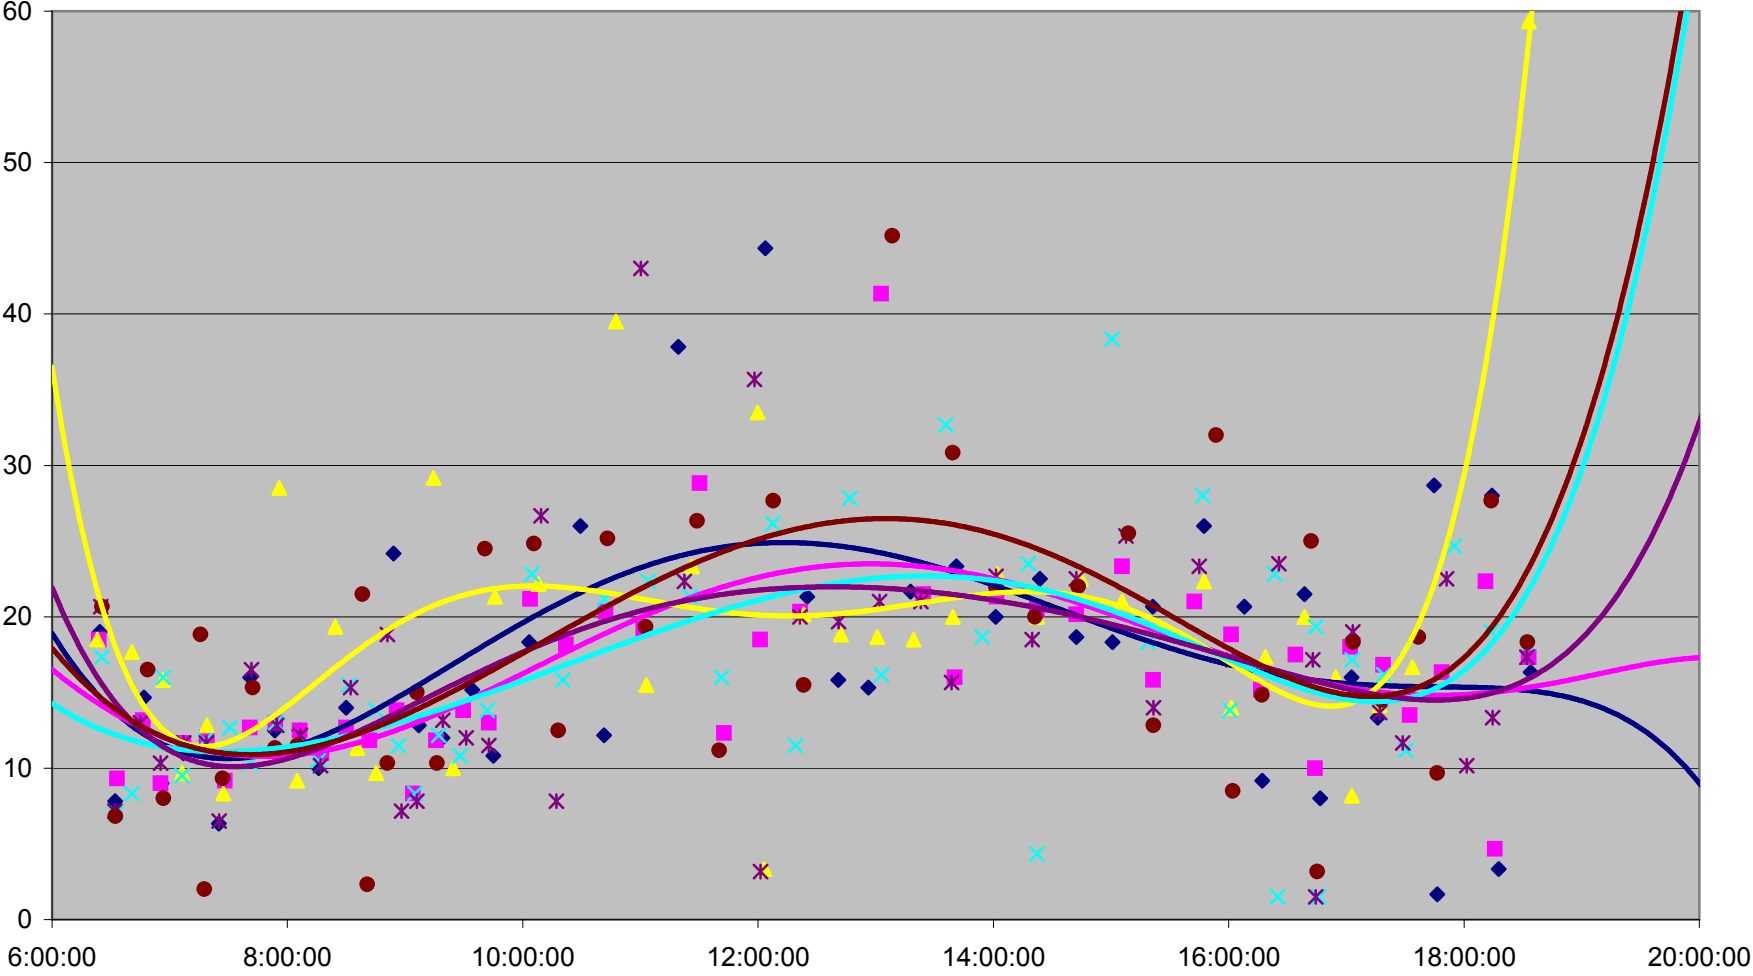

DOWNTOWNER Down Headways at University Ave.

- ◆ Fri.1.Dec
- Mon.4.Dec
- ▲ Tue.5.Dec
- × Wed.6.Dec
- * Thu.7.Dec
- Fri.8.Dec
- Poly. (Fri.1.Dec)
- Poly. (Mon.4.Dec)
- Poly. (Tue.5.Dec)
- Poly. (Wed.6.Dec)
- Poly. (Thu.7.Dec)
- Poly. (Fri.8.Dec)

DOWNTOWNER Down Headways at University Ave.

DOWNTOWNER Down Headways at University Ave.

DOWNTOWNER Down Headways at University Ave.

Wed.27.Dec Thu.28.Dec Fri.29.Dec Poly. (Wed.27.Dec) Poly. (Thu.28.Dec) Poly. (Fri.29.Dec)

DOWNTOWNER Down Headways at University Ave.

- ◆ Fri.1.Dec
- Mon.4.Dec
- ▲ Tue.5.Dec
- × Wed.6.Dec
- × Thu.7.Dec
- Fri.8.Dec
- + Mon.11.Dec
- Tue.12.Dec
- Wed.13.Dec
- ◇ Thu.14.Dec
- Fri.15.Dec
- ▲ Mon.18.Dec
- × Tue.19.Dec
- × Wed.20.Dec
- Thu.21.Dec
- + Fri.22.Dec
- Wed.27.Dec
- Thu.28.Dec
- ◆ Fri.29.Dec