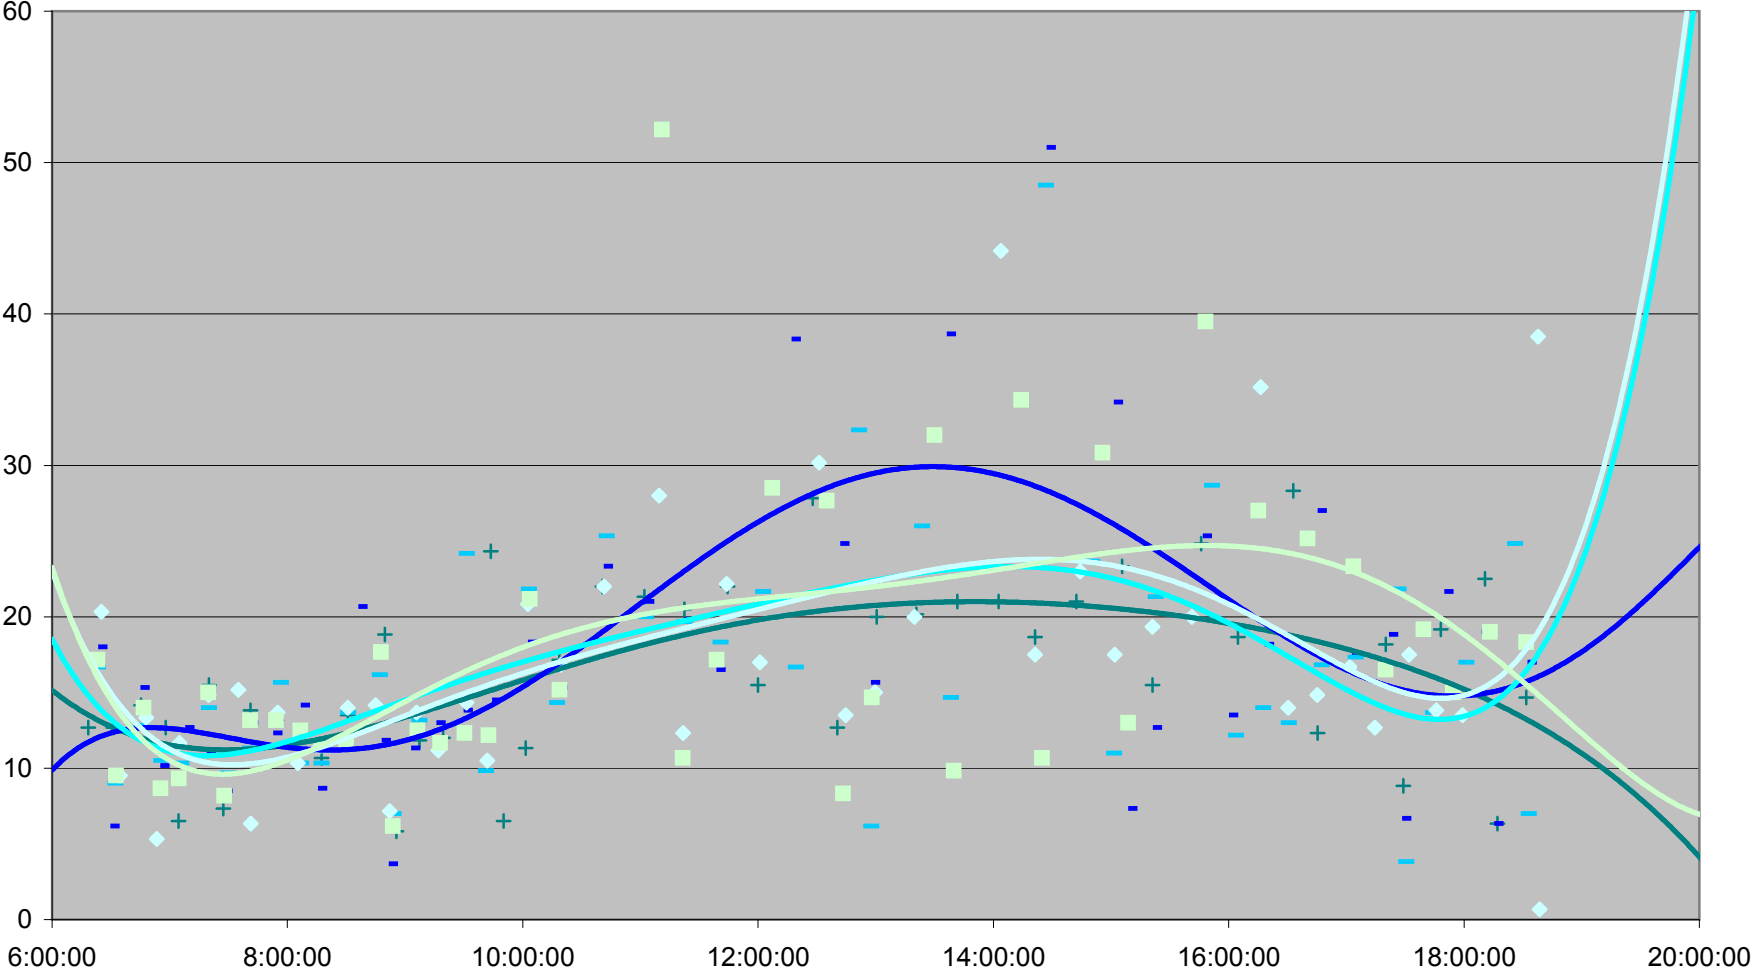

DOWNTOWNER Down Headways at University Ave.

- ◆ Fri.1.Dec
- Mon.4.Dec
- ▲ Tue.5.Dec
- × Wed.6.Dec
- * Thu.7.Dec
- Fri.8.Dec
- Poly. (Fri.1.Dec)
- Poly. (Mon.4.Dec)
- Poly. (Tue.5.Dec)
- Poly. (Wed.6.Dec)
- Poly. (Thu.7.Dec)
- Poly. (Fri.8.Dec)

DOWNTOWNER Down Headways at University Ave.

DOWNTOWNER Down Headways at University Ave.

DOWNTOWNER Down Headways at University Ave.

Wed.27.Dec Thu.28.Dec Fri.29.Dec Poly. (Wed.27.Dec) Poly. (Thu.28.Dec) Poly. (Fri.29.Dec)

DOWNTOWNER Down Headways at University Ave.

- ◆ Fri.1.Dec
- Mon.4.Dec
- ▲ Tue.5.Dec
- × Wed.6.Dec
- × Thu.7.Dec
- Fri.8.Dec
- + Mon.11.Dec
- Tue.12.Dec
- Wed.13.Dec
- ◇ Thu.14.Dec
- Fri.15.Dec
- ▲ Mon.18.Dec
- × Tue.19.Dec
- × Wed.20.Dec
- Thu.21.Dec
- + Fri.22.Dec
- Wed.27.Dec
- Thu.28.Dec
- ◆ Fri.29.Dec