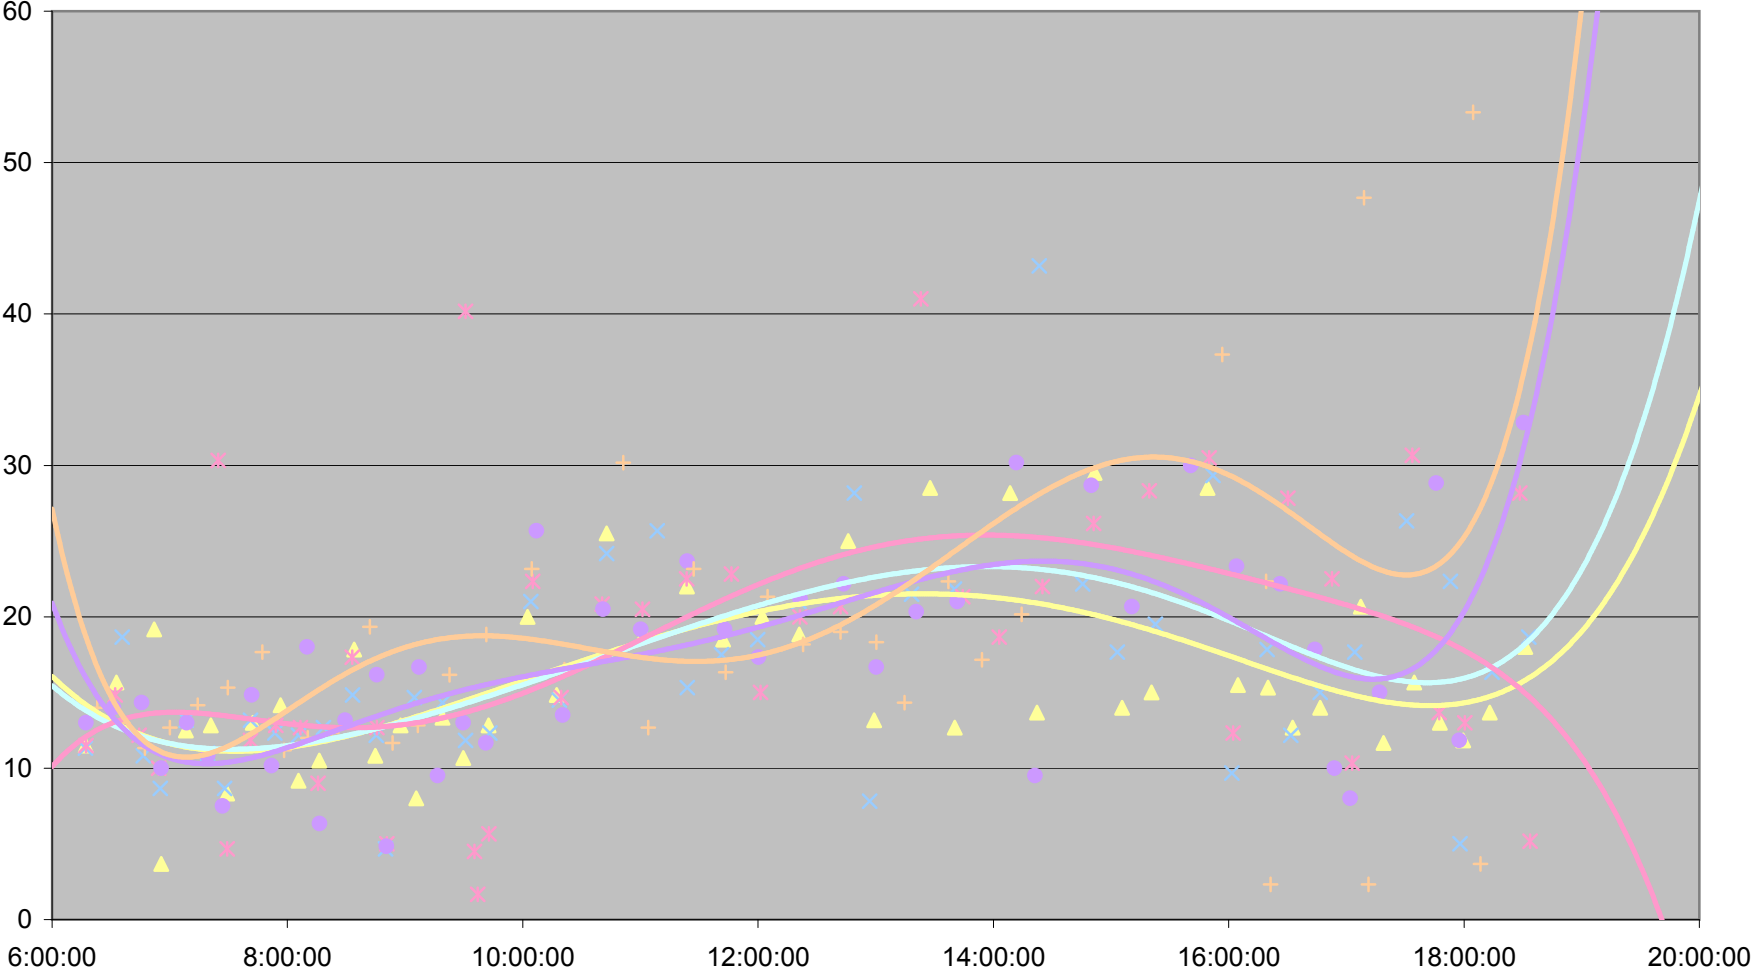

DOWNTOWNER Down Headways at University Ave.

- ◆ Fri.1.Dec
- Mon.4.Dec
- ▲ Tue.5.Dec
- × Wed.6.Dec
- * Thu.7.Dec
- Fri.8.Dec
- Poly. (Fri.1.Dec)
- Poly. (Mon.4.Dec)
- Poly. (Tue.5.Dec)
- Poly. (Wed.6.Dec)
- Poly. (Thu.7.Dec)
- Poly. (Fri.8.Dec)

DOWNTOWNER Down Headways at University Ave.

DOWNTOWNER Down Headways at University Ave.

DOWNTOWNER Down Headways at University Ave.

Wed.27.Dec Thu.28.Dec Fri.29.Dec Poly. (Wed.27.Dec) Poly. (Thu.28.Dec) Poly. (Fri.29.Dec)

DOWNTOWNER Down Headways at University Ave.

- ◆ Fri.1.Dec
- Mon.4.Dec
- ▲ Tue.5.Dec
- × Wed.6.Dec
- × Thu.7.Dec
- Fri.8.Dec
- + Mon.11.Dec
- Tue.12.Dec
- Wed.13.Dec
- ◇ Thu.14.Dec
- Fri.15.Dec
- ▲ Mon.18.Dec
- × Tue.19.Dec
- × Wed.20.Dec
- Thu.21.Dec
- + Fri.22.Dec
- Wed.27.Dec
- Thu.28.Dec
- ◆ Fri.29.Dec