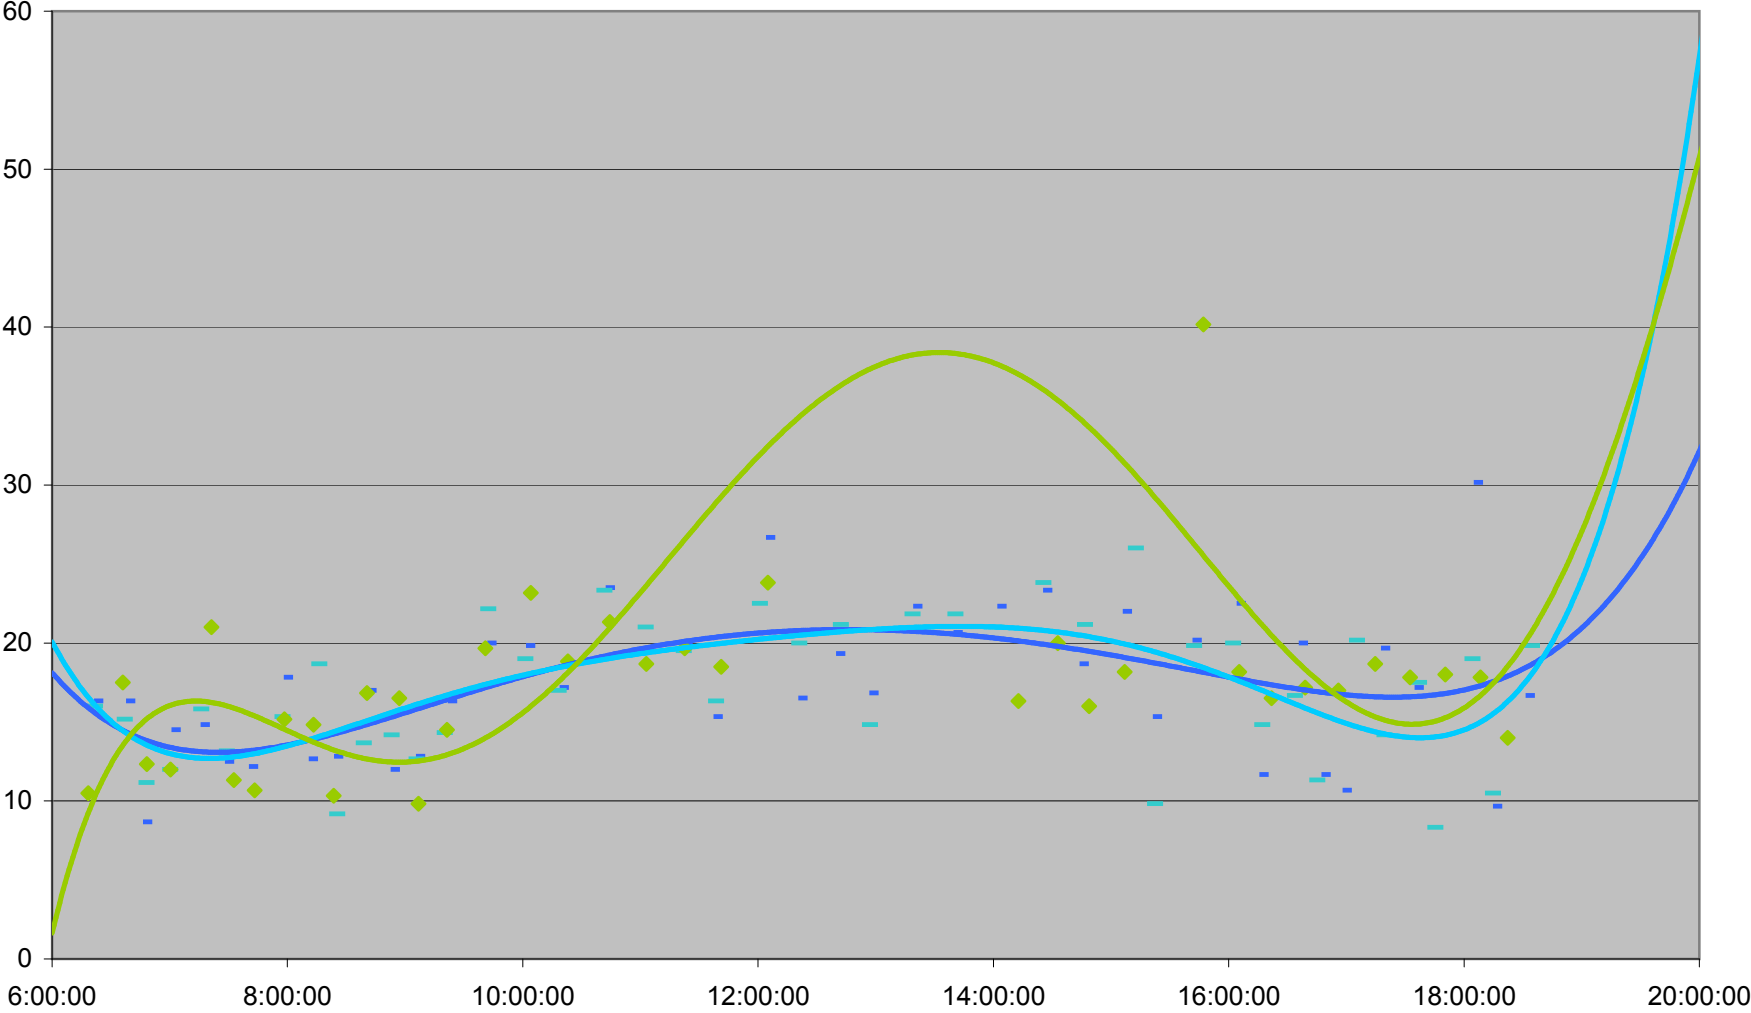

DOWNTOWNER Down Headways at University Ave.

- ◆ Fri.1.Dec
- Mon.4.Dec
- ▲ Tue.5.Dec
- × Wed.6.Dec
- * Thu.7.Dec
- Fri.8.Dec
- Poly. (Fri.1.Dec)
- Poly. (Mon.4.Dec)
- Poly. (Tue.5.Dec)
- Poly. (Wed.6.Dec)
- Poly. (Thu.7.Dec)
- Poly. (Fri.8.Dec)

DOWNTOWNER Down Headways at University Ave.

DOWNTOWNER Down Headways at University Ave.

DOWNTOWNER Down Headways at University Ave.

Wed.27.Dec Thu.28.Dec Fri.29.Dec Poly. (Wed.27.Dec) Poly. (Thu.28.Dec) Poly. (Fri.29.Dec)

DOWNTOWNER Down Headways at University Ave.

- ◆ Fri.1.Dec
- Mon.4.Dec
- ▲ Tue.5.Dec
- × Wed.6.Dec
- × Thu.7.Dec
- Fri.8.Dec
- + Mon.11.Dec
- Tue.12.Dec
- Wed.13.Dec
- ◇ Thu.14.Dec
- Fri.15.Dec
- ▲ Mon.18.Dec
- × Tue.19.Dec
- × Wed.20.Dec
- Thu.21.Dec
- + Fri.22.Dec
- Wed.27.Dec
- Thu.28.Dec
- ◆ Fri.29.Dec