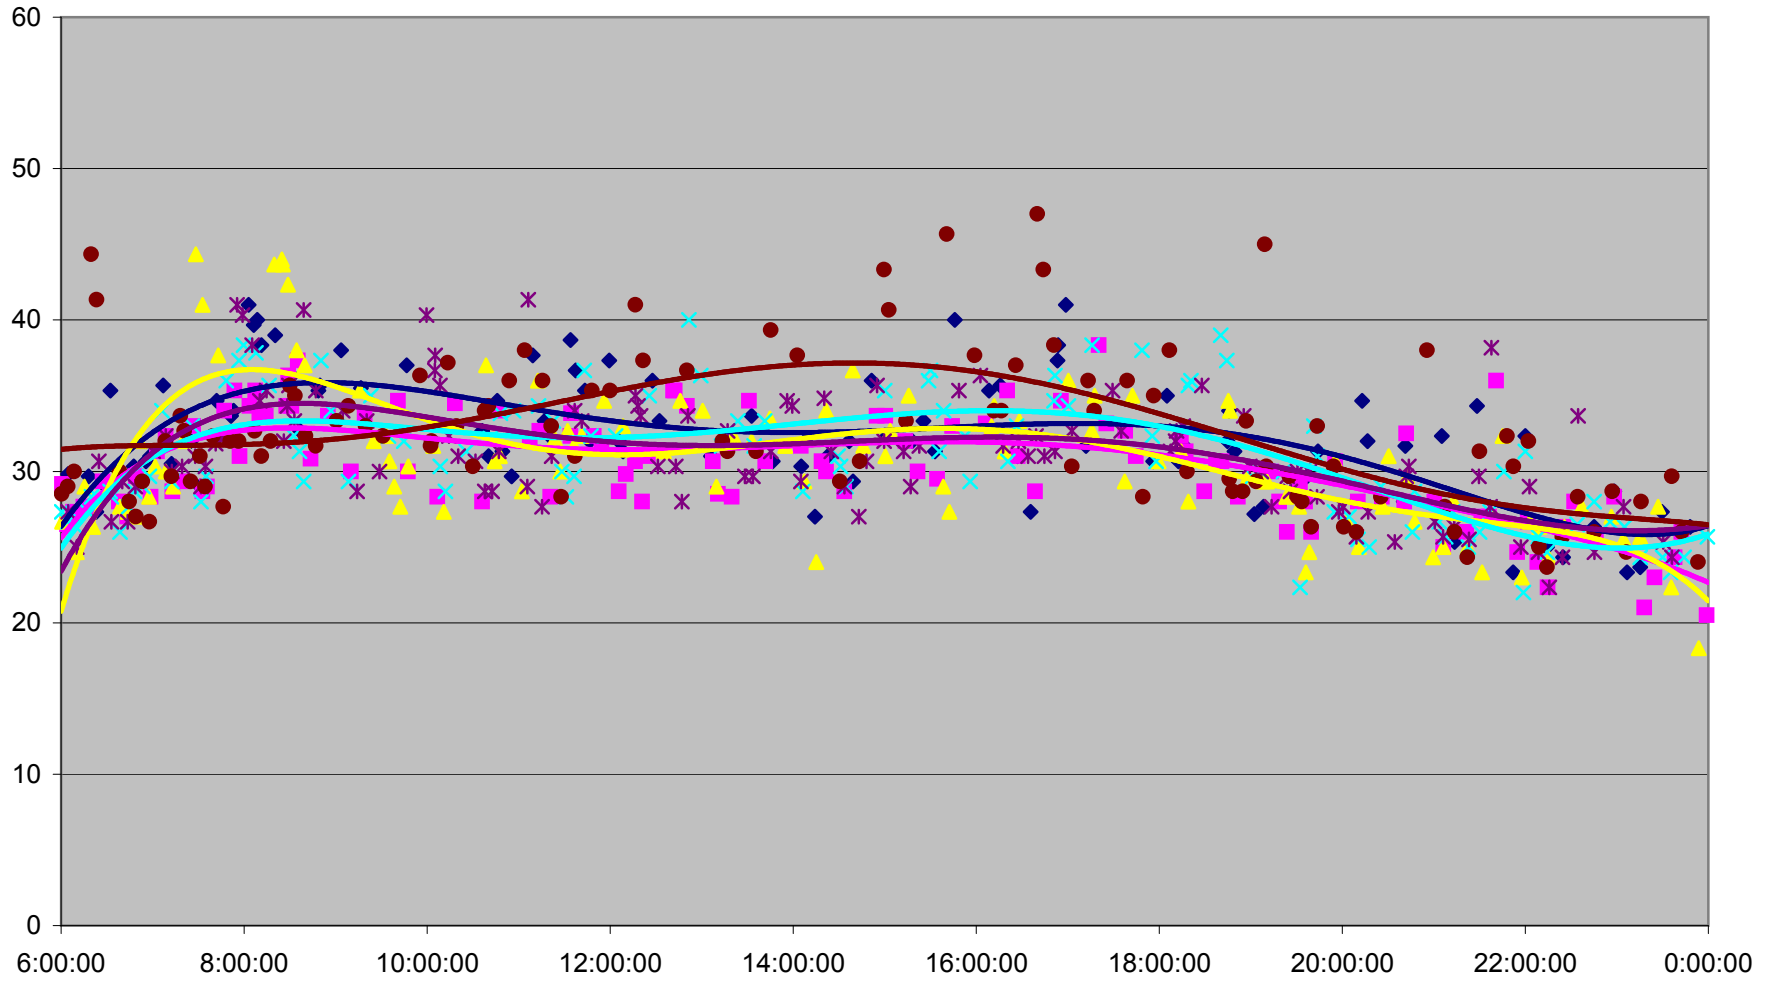

### QUEEN Up from Neville Loop to Yonge St.