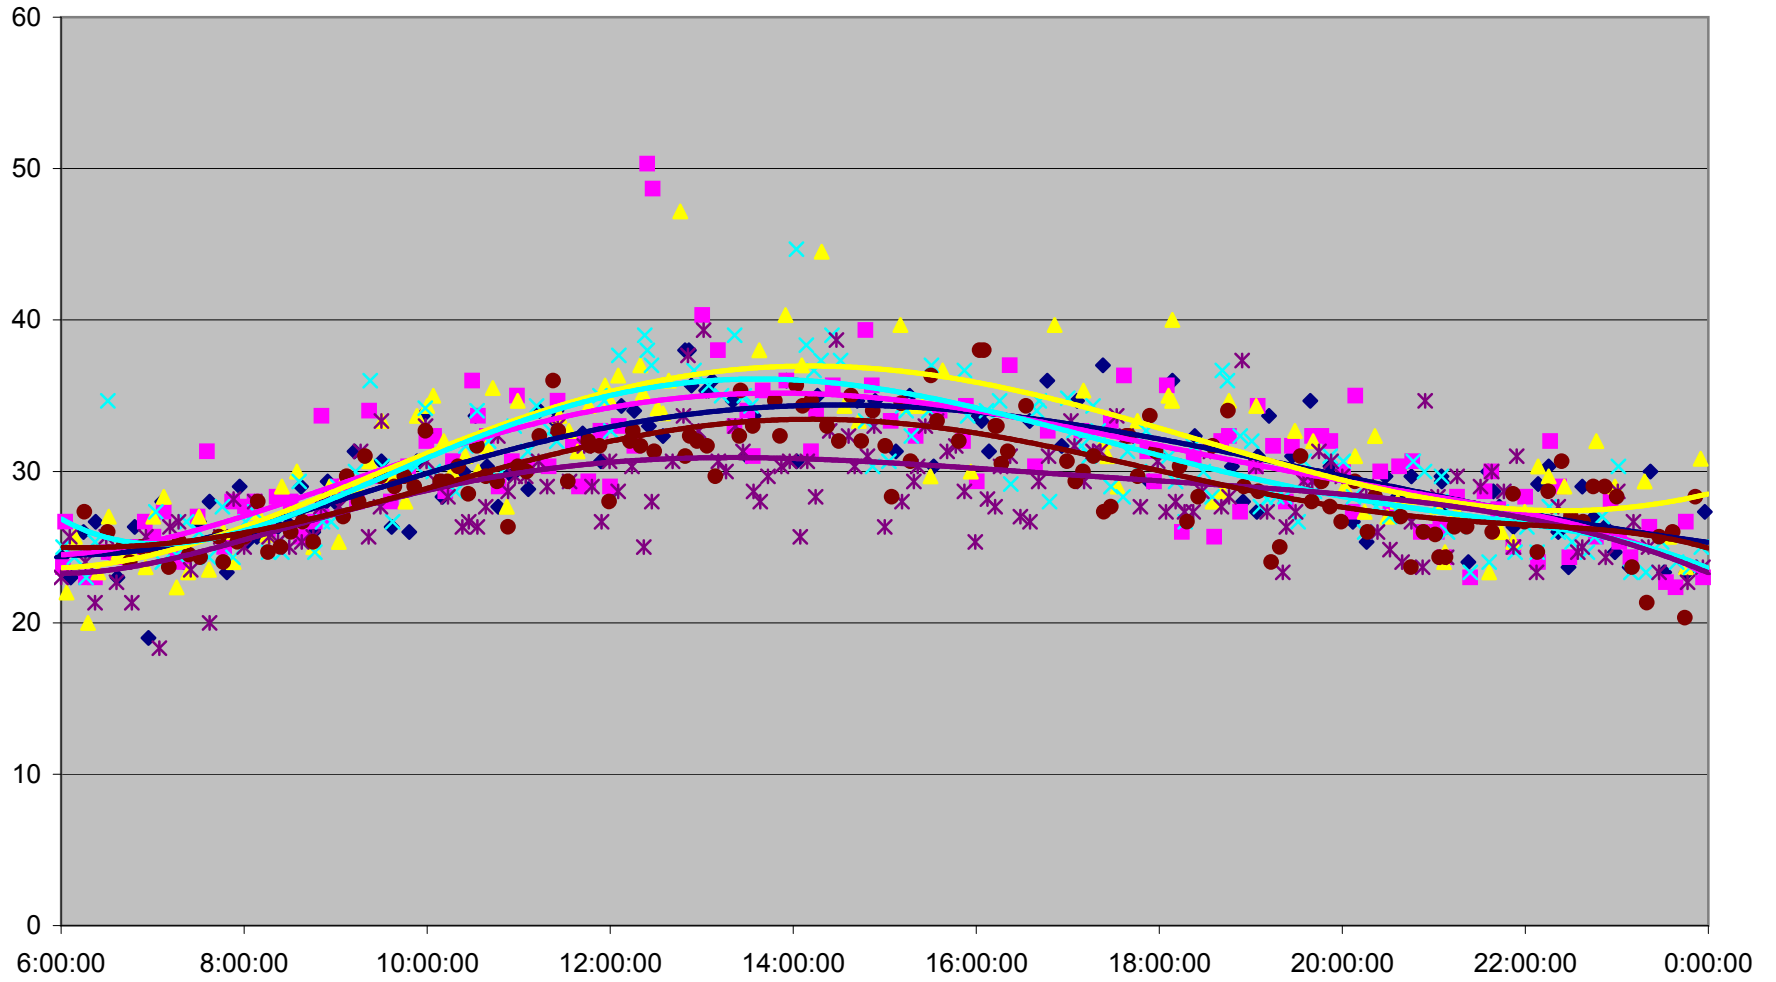

QUEEN Up from Neville Loop to Yonge St.