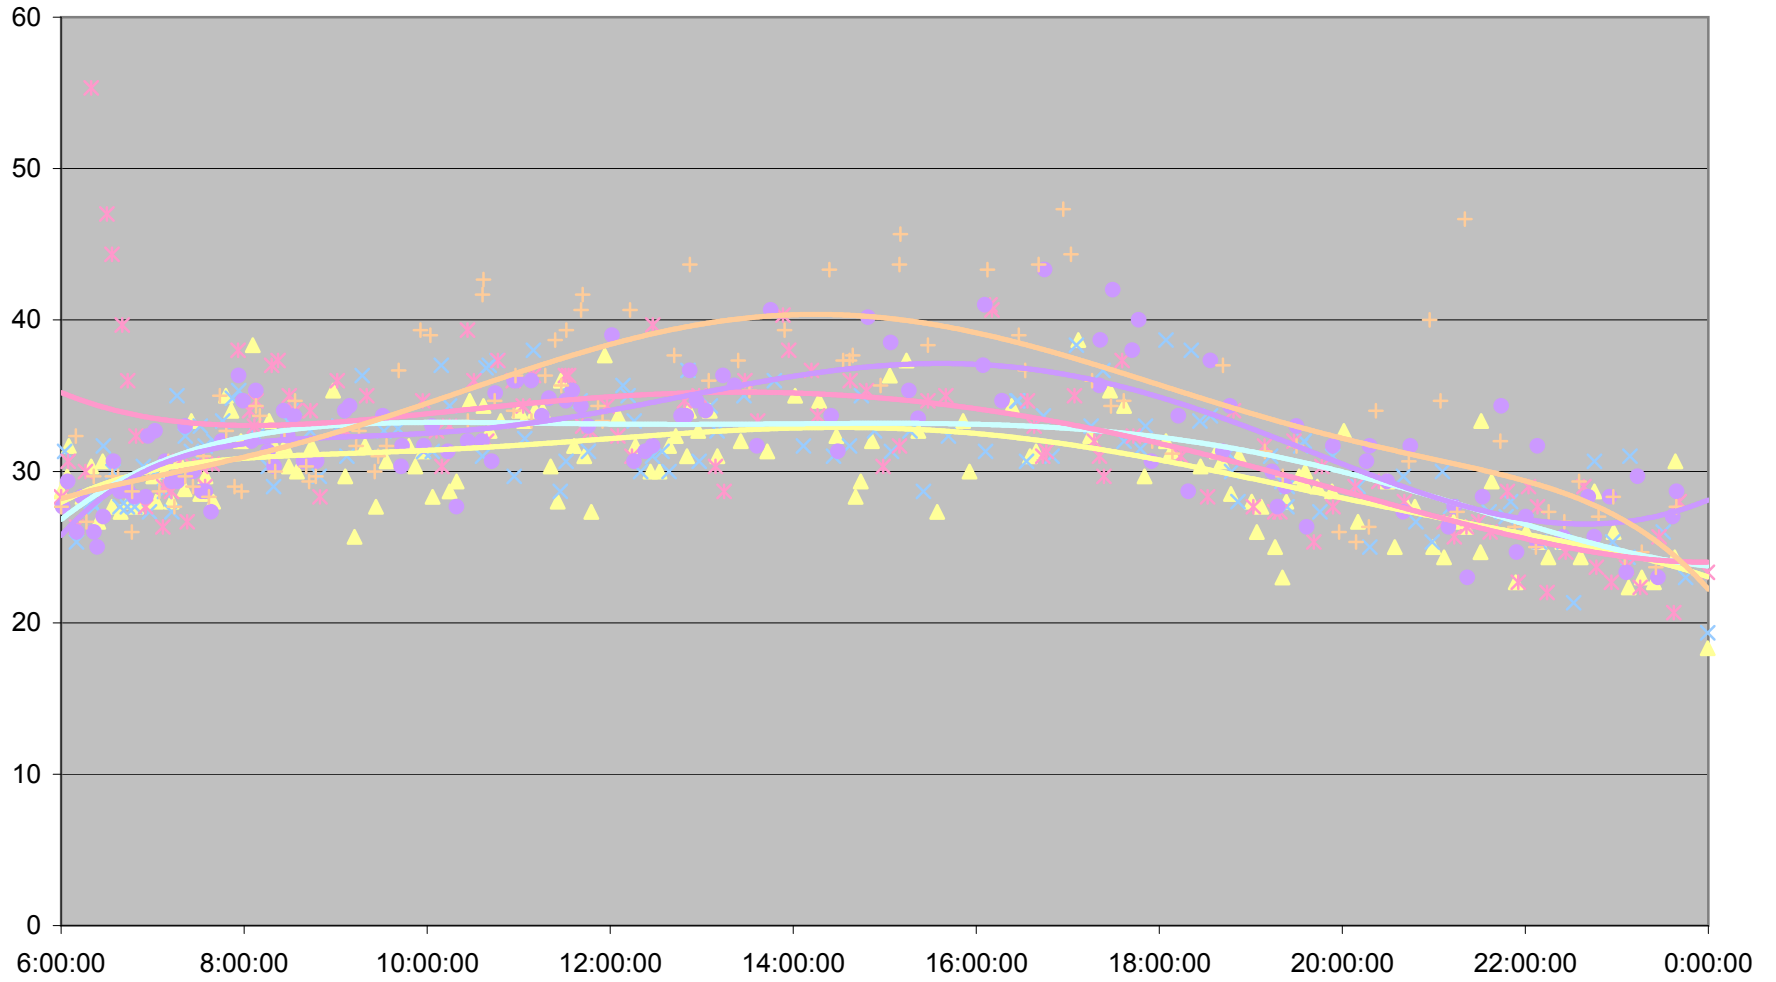

QUEEN Up from Neville Loop to Yonge St.