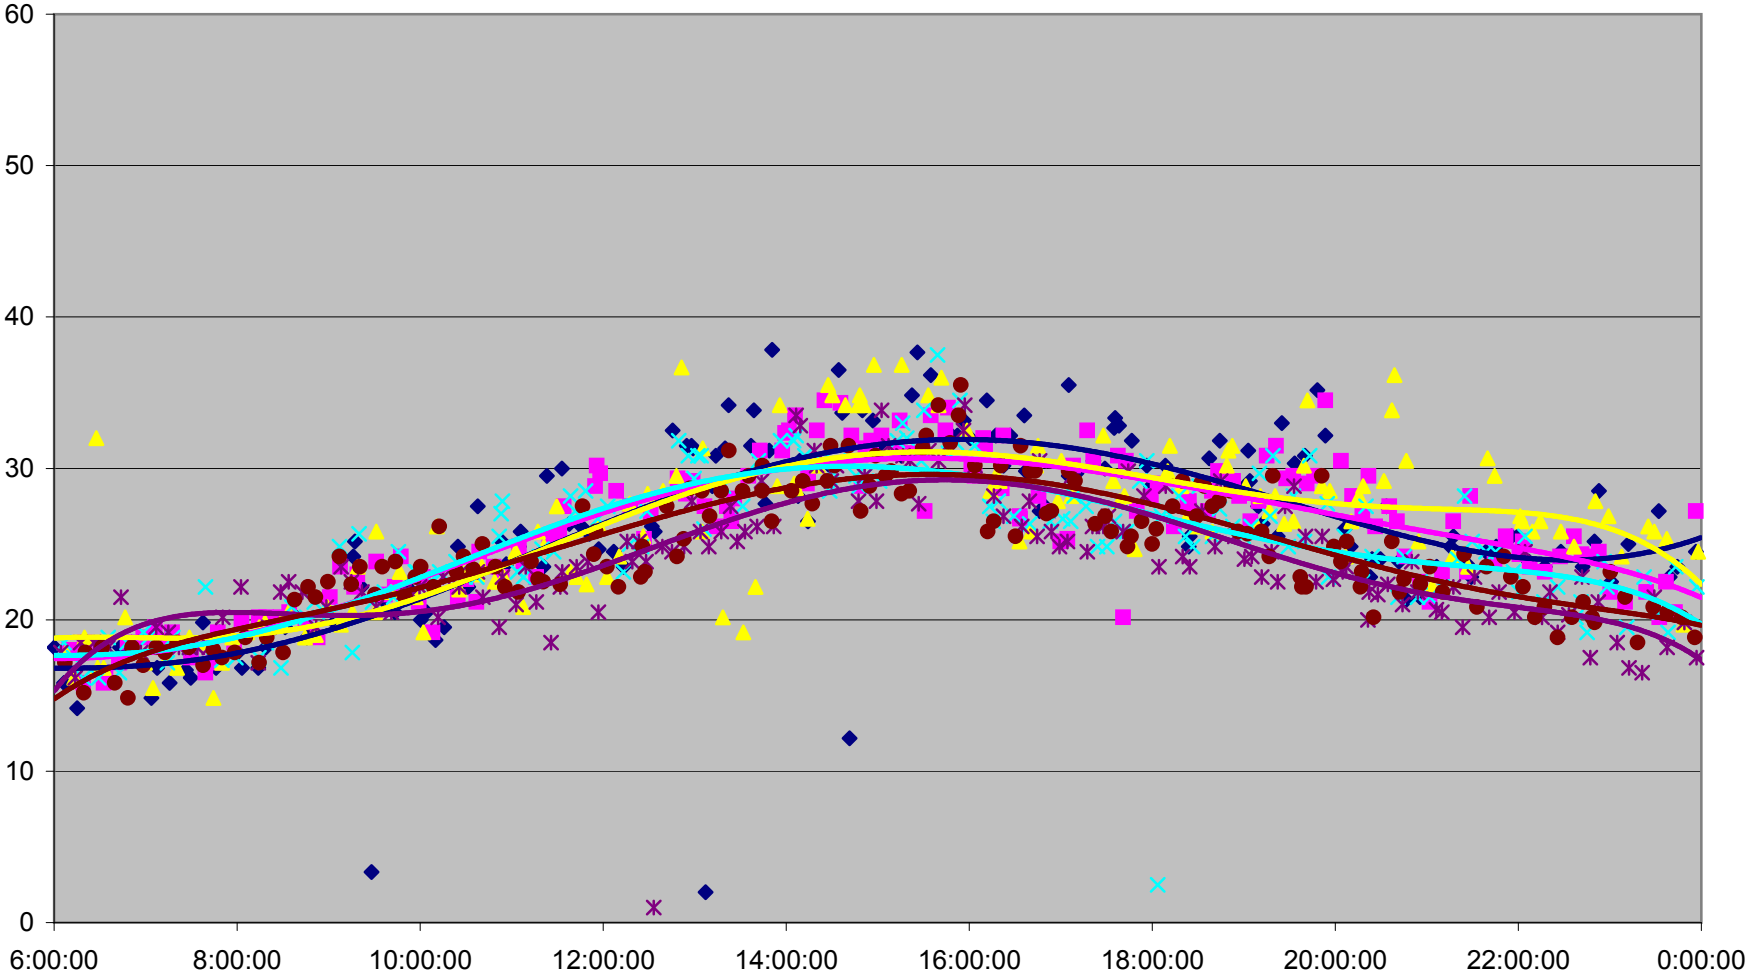

QUEEN Down from Wilson Park Rd. to Yonge St.

QUEEN Down from Wilson Park Rd. to Yonge St.

QUEEN Down from Wilson Park Rd. to Yonge St.

QUEEN Down from Wilson Park Rd. to Yonge St.

Wed. 27 Dec Thu. 28 Dec Fri. 29 Dec Poly. (Wed. 27 Dec) Poly. (Thu. 28 Dec) Poly. (Fri. 29 Dec)

QUEEN Down from Wilson Park Rd. to Yonge St.

- | | | | | | | | |
|--------------|--------------|--------------|--------------|--------------|--------------|--------------|--------------|
| ◆ Fri.1.Dec | ■ Mon.4.Dec | ▲ Tue.5.Dec | × Wed.6.Dec | × Thu.7.Dec | ● Fri.8.Dec | + Mon.11.Dec | - Tue.12.Dec |
| - Wed.13.Dec | ◇ Thu.14.Dec | ■ Fri.15.Dec | ▲ Mon.18.Dec | × Tue.19.Dec | × Wed.20.Dec | ● Thu.21.Dec | + Fri.22.Dec |
| - Wed.27.Dec | - Thu.28.Dec | ◆ Fri.29.Dec | | | | | |

QUEEN Down from Wilson Park Rd. to Yonge St.

QUEEN Down from Wilson Park Rd. to Yonge St.