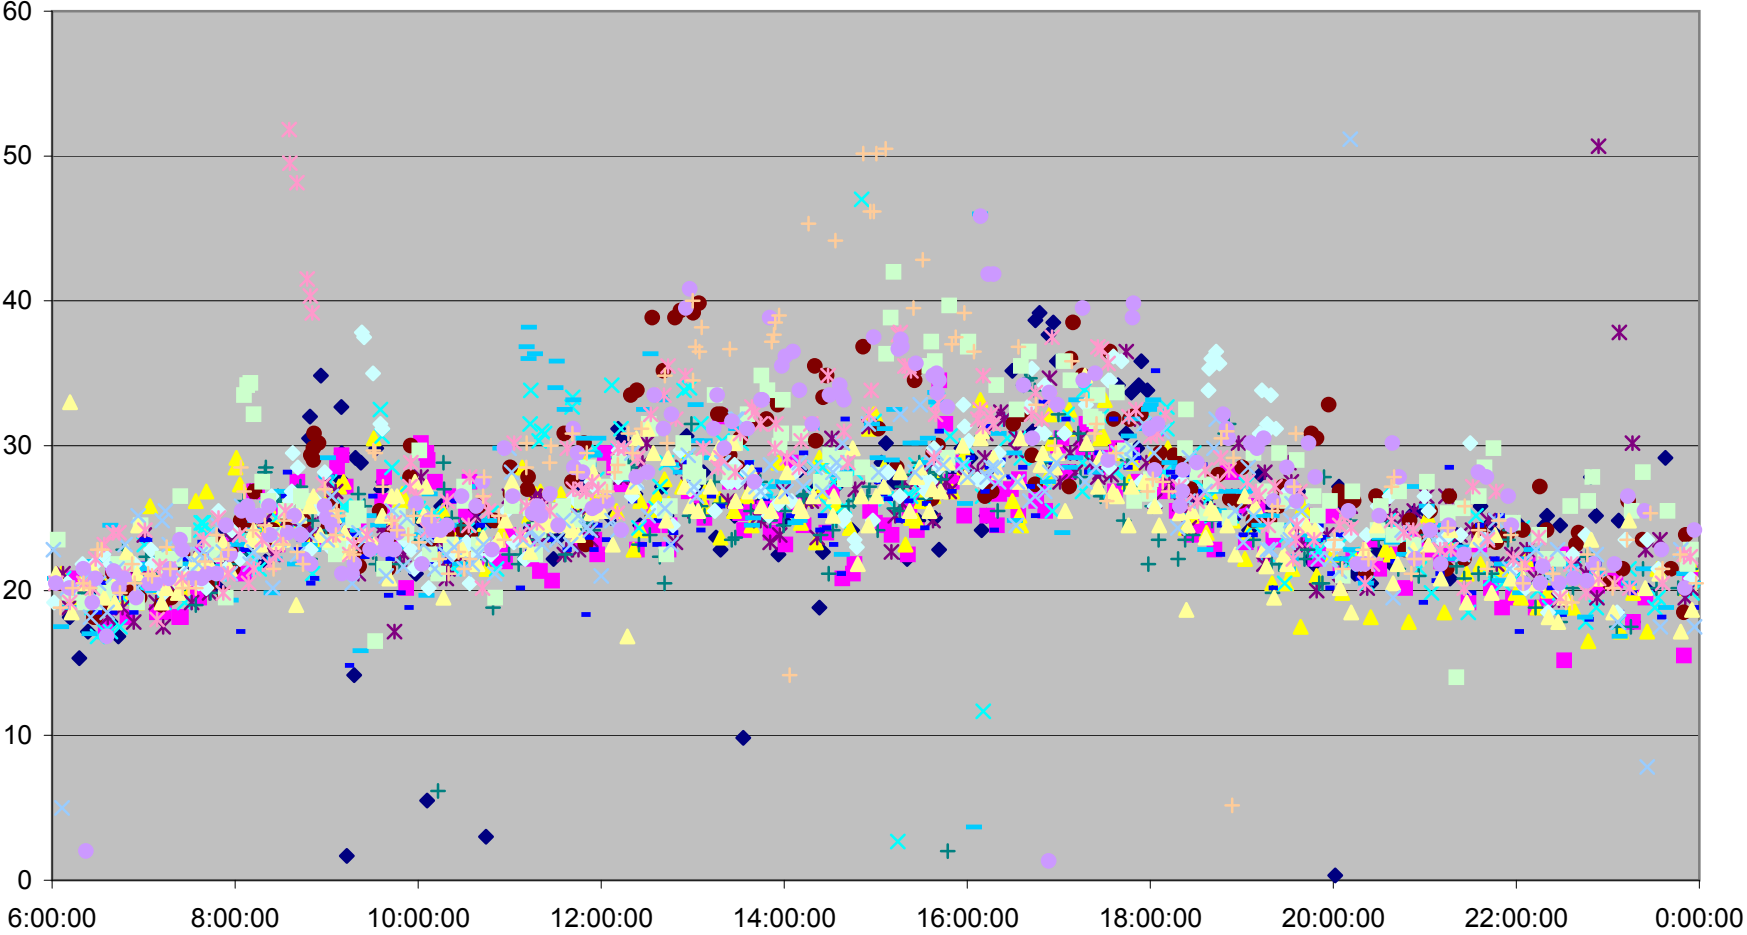

QUEEN Down from Wilson Park Rd. to Yonge St.

QUEEN Down from Wilson Park Rd. to Yonge St.

QUEEN Down from Wilson Park Rd. to Yonge St.

QUEEN Down from Wilson Park Rd. to Yonge St.

Wed. 27 Dec Thu. 28 Dec Fri. 29 Dec Poly. (Wed. 27 Dec) Poly. (Thu. 28 Dec) Poly. (Fri. 29 Dec)

QUEEN Down from Wilson Park Rd. to Yonge St.

- | | | | | | | | |
|--------------|--------------|--------------|--------------|--------------|--------------|--------------|--------------|
| ◆ Fri.1.Dec | ■ Mon.4.Dec | ▲ Tue.5.Dec | × Wed.6.Dec | × Thu.7.Dec | ● Fri.8.Dec | + Mon.11.Dec | - Tue.12.Dec |
| - Wed.13.Dec | ◇ Thu.14.Dec | ■ Fri.15.Dec | ▲ Mon.18.Dec | × Tue.19.Dec | × Wed.20.Dec | ● Thu.21.Dec | + Fri.22.Dec |
| - Wed.27.Dec | - Thu.28.Dec | ◆ Fri.29.Dec | | | | | |

QUEEN Down from Wilson Park Rd. to Yonge St.

QUEEN Down from Wilson Park Rd. to Yonge St.