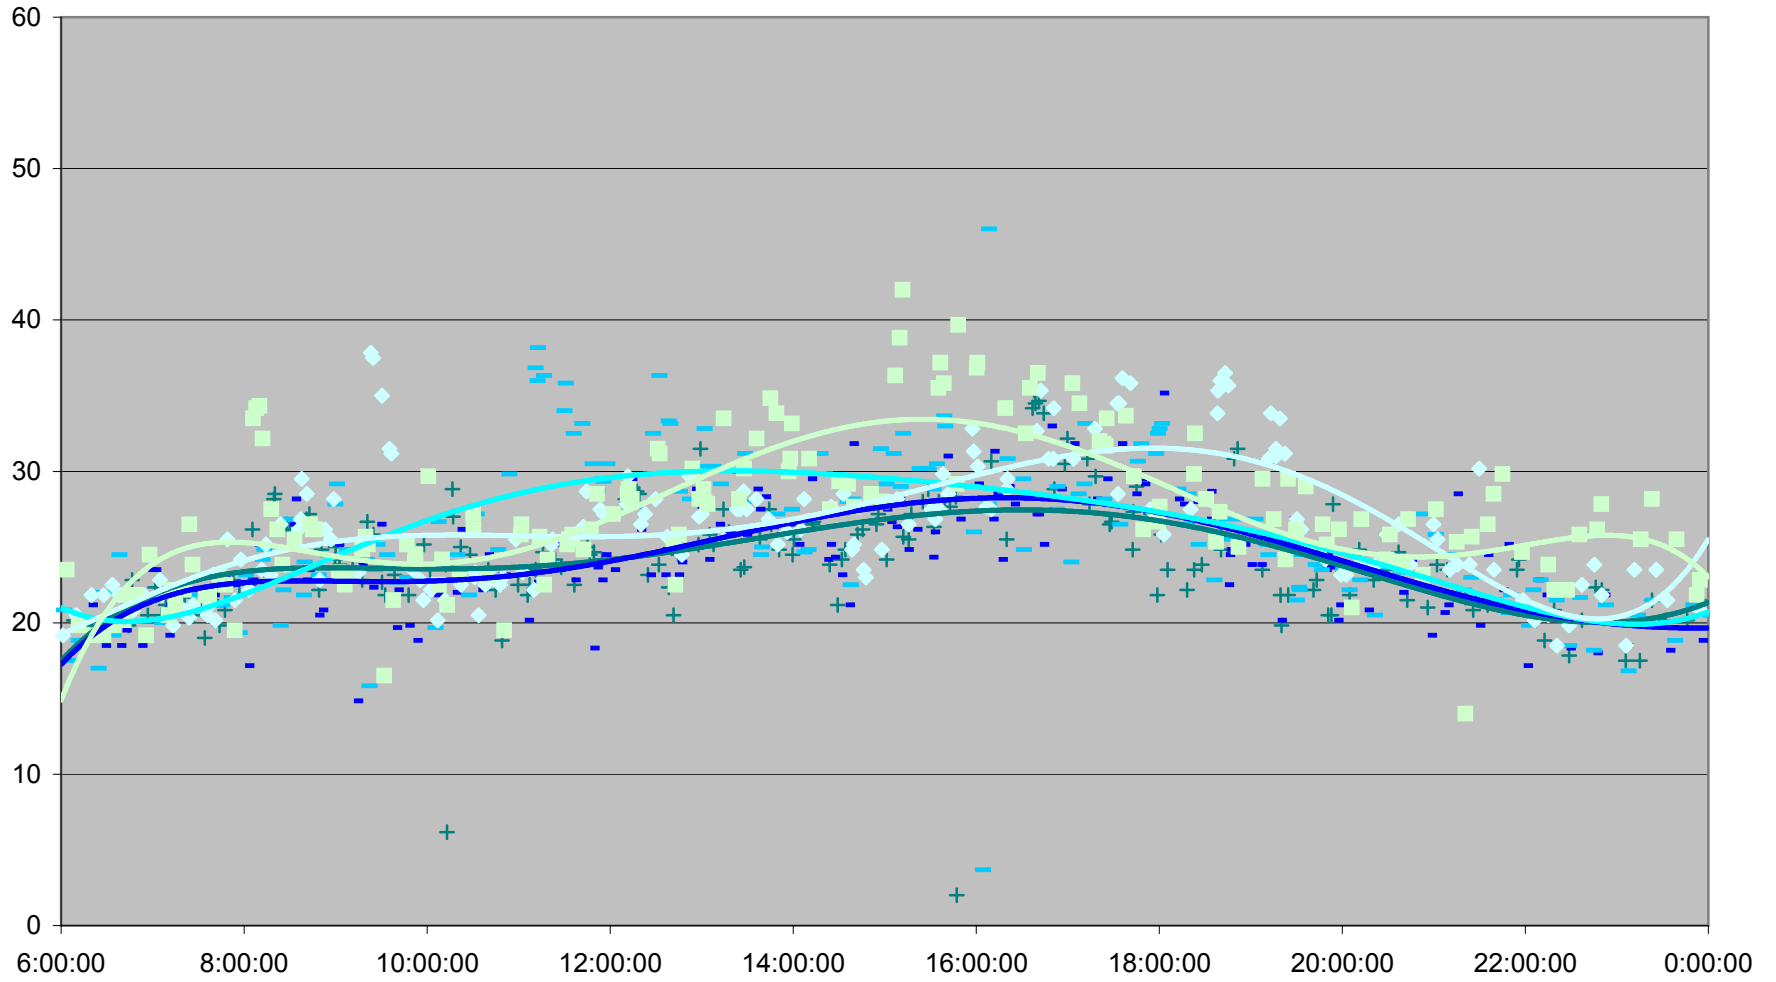

QUEEN Down from Wilson Park Rd. to Yonge St.

QUEEN Down from Wilson Park Rd. to Yonge St.

QUEEN Down from Wilson Park Rd. to Yonge St.

QUEEN Down from Wilson Park Rd. to Yonge St.

Wed. 27 Dec Thu. 28 Dec Fri. 29 Dec Poly. (Wed. 27 Dec) Poly. (Thu. 28 Dec) Poly. (Fri. 29 Dec)

QUEEN Down from Wilson Park Rd. to Yonge St.

- | | | | | | | | |
|--------------|--------------|--------------|--------------|--------------|--------------|--------------|--------------|
| ◆ Fri.1.Dec | ■ Mon.4.Dec | ▲ Tue.5.Dec | × Wed.6.Dec | × Thu.7.Dec | ● Fri.8.Dec | + Mon.11.Dec | - Tue.12.Dec |
| - Wed.13.Dec | ◇ Thu.14.Dec | ■ Fri.15.Dec | ▲ Mon.18.Dec | × Tue.19.Dec | × Wed.20.Dec | ● Thu.21.Dec | + Fri.22.Dec |
| - Wed.27.Dec | - Thu.28.Dec | ◆ Fri.29.Dec | | | | | |

QUEEN Down from Wilson Park Rd. to Yonge St.

QUEEN Down from Wilson Park Rd. to Yonge St.