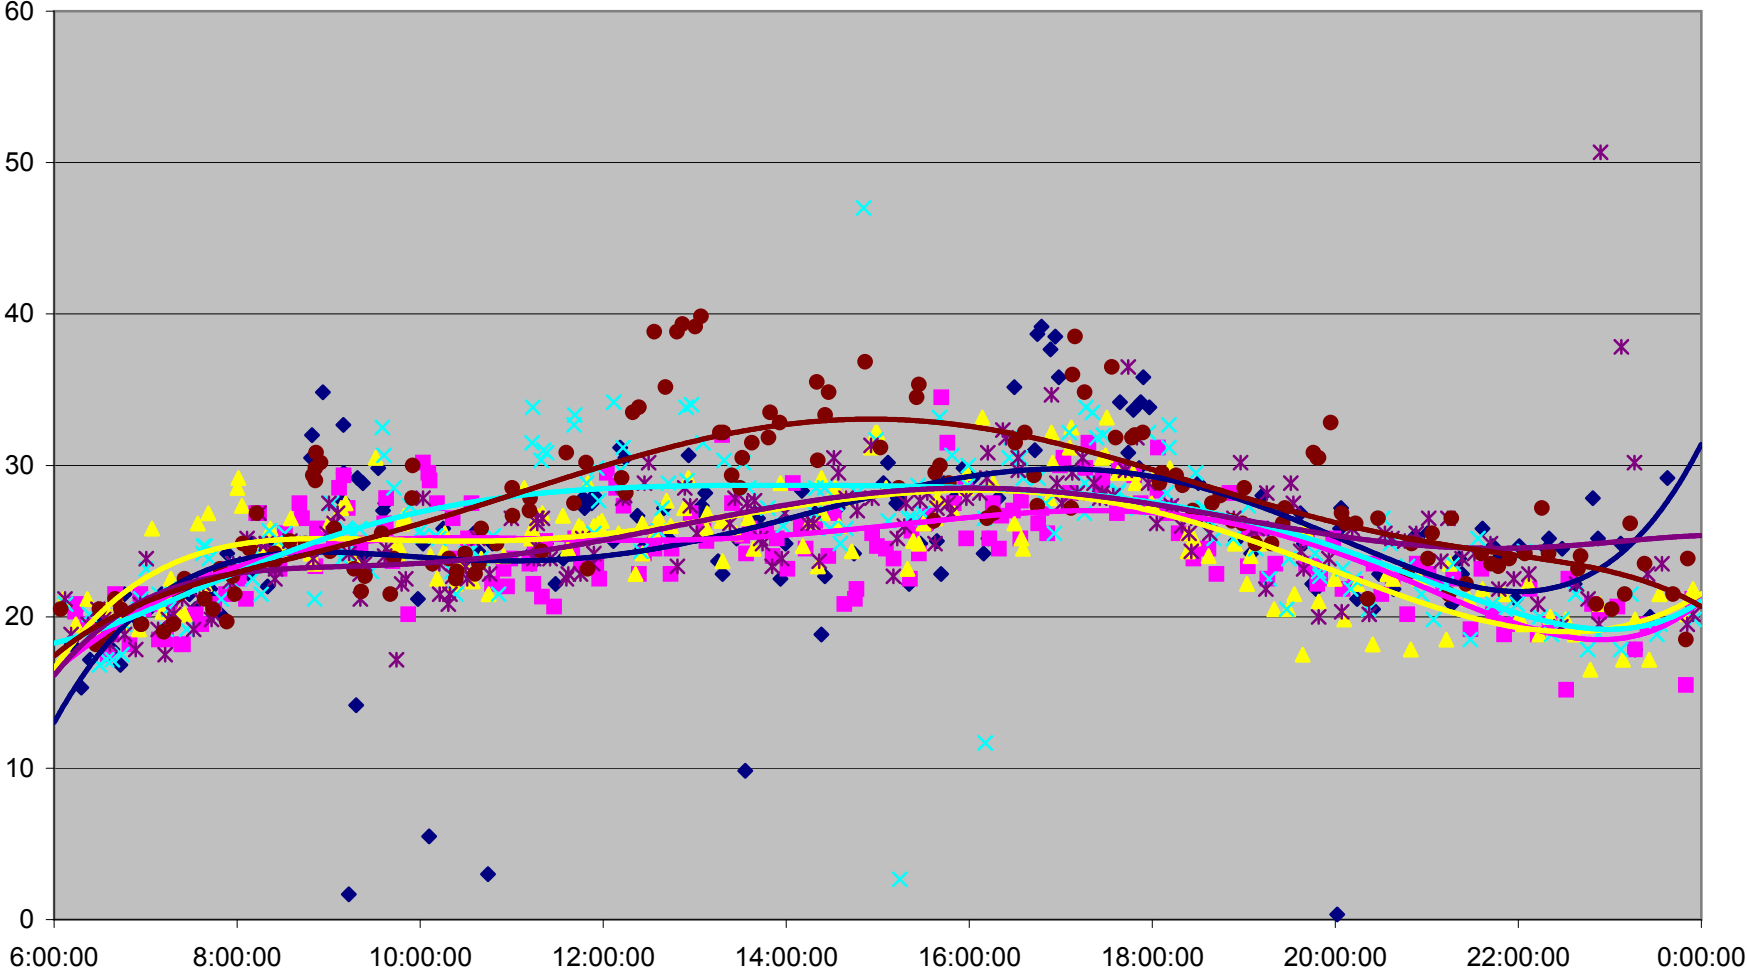

QUEEN Down from Wilson Park Rd. to Yonge St.

QUEEN Down from Wilson Park Rd. to Yonge St.

QUEEN Down from Wilson Park Rd. to Yonge St.

QUEEN Down from Wilson Park Rd. to Yonge St.

Wed. 27 Dec Thu. 28 Dec Fri. 29 Dec Poly. (Wed. 27 Dec) Poly. (Thu. 28 Dec) Poly. (Fri. 29 Dec)

QUEEN Down from Wilson Park Rd. to Yonge St.

- | | | | | | | | |
|--------------|--------------|--------------|--------------|--------------|--------------|--------------|--------------|
| ◆ Fri.1.Dec | ■ Mon.4.Dec | ▲ Tue.5.Dec | × Wed.6.Dec | × Thu.7.Dec | ● Fri.8.Dec | + Mon.11.Dec | - Tue.12.Dec |
| - Wed.13.Dec | ◇ Thu.14.Dec | ■ Fri.15.Dec | ▲ Mon.18.Dec | × Tue.19.Dec | × Wed.20.Dec | ● Thu.21.Dec | + Fri.22.Dec |
| - Wed.27.Dec | - Thu.28.Dec | ◆ Fri.29.Dec | | | | | |

QUEEN Down from Wilson Park Rd. to Yonge St.

QUEEN Down from Wilson Park Rd. to Yonge St.