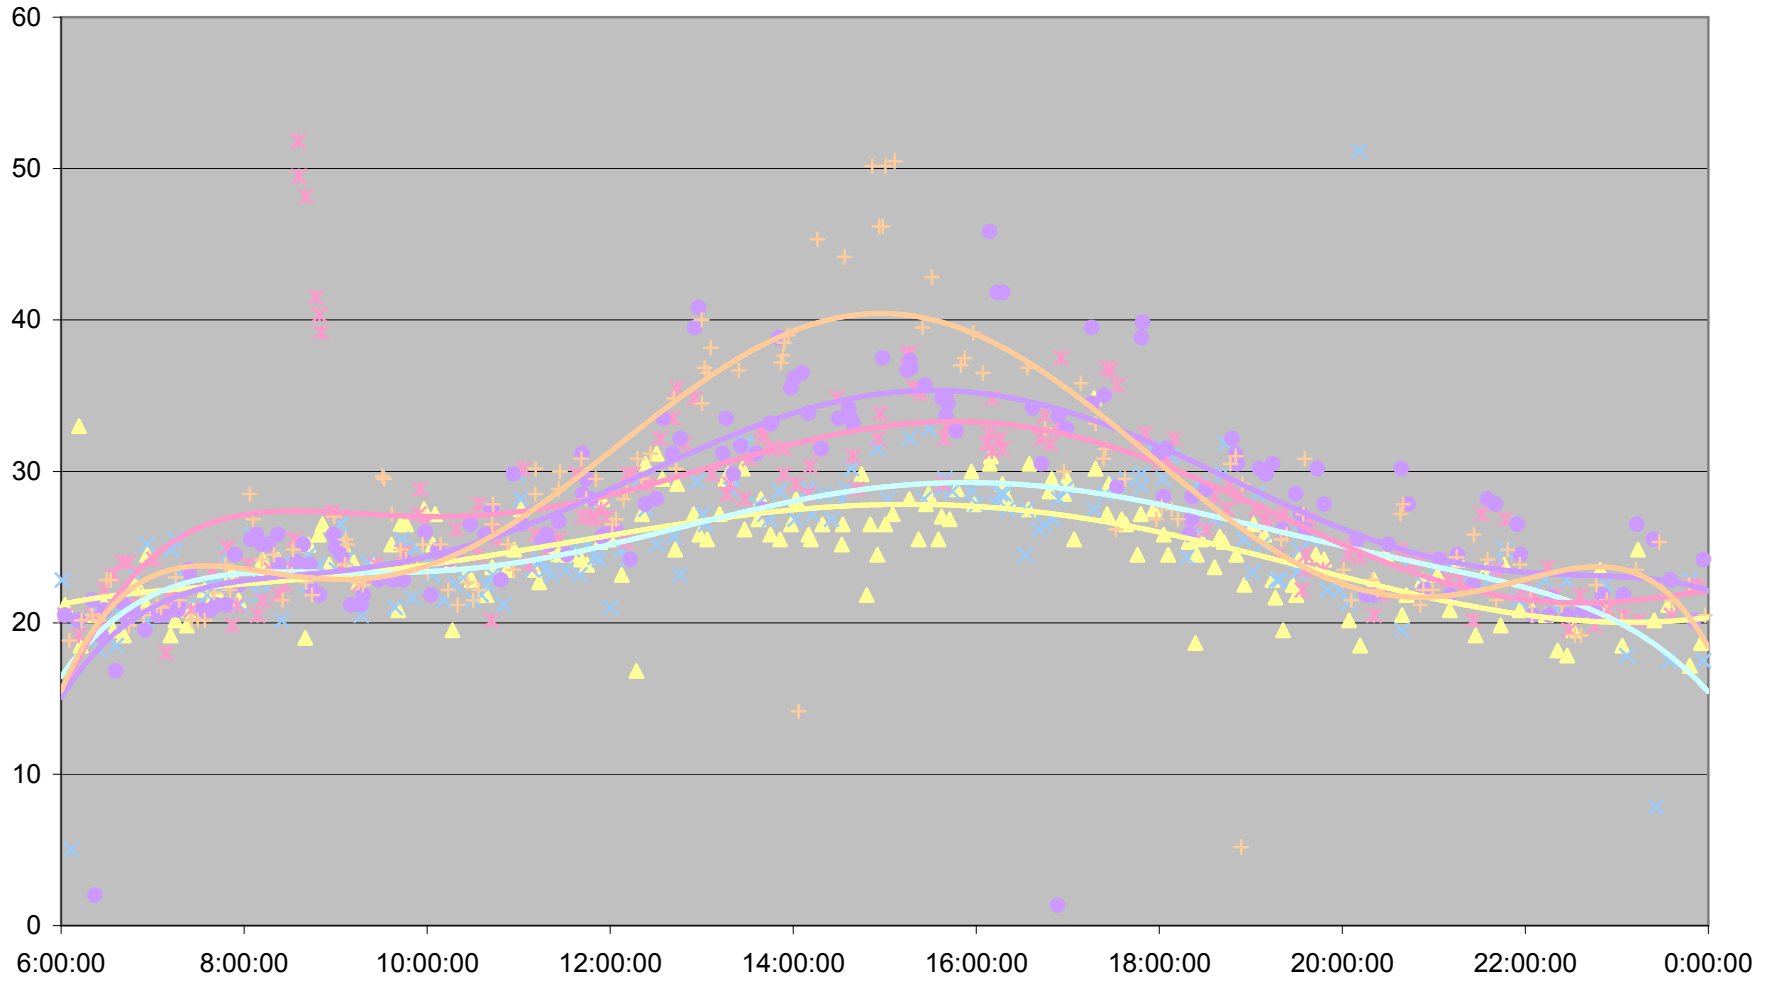

QUEEN Down from Wilson Park Rd. to Yonge St.

QUEEN Down from Wilson Park Rd. to Yonge St.

QUEEN Down from Wilson Park Rd. to Yonge St.

QUEEN Down from Wilson Park Rd. to Yonge St.

Wed. 27 Dec Thu. 28 Dec Fri. 29 Dec Poly. (Wed. 27 Dec) Poly. (Thu. 28 Dec) Poly. (Fri. 29 Dec)

QUEEN Down from Wilson Park Rd. to Yonge St.

- | | | | | | | | |
|--------------|--------------|--------------|--------------|--------------|--------------|--------------|--------------|
| ◆ Fri.1.Dec | ■ Mon.4.Dec | ▲ Tue.5.Dec | × Wed.6.Dec | × Thu.7.Dec | ● Fri.8.Dec | + Mon.11.Dec | - Tue.12.Dec |
| - Wed.13.Dec | ◇ Thu.14.Dec | ■ Fri.15.Dec | ▲ Mon.18.Dec | × Tue.19.Dec | × Wed.20.Dec | ● Thu.21.Dec | + Fri.22.Dec |
| - Wed.27.Dec | - Thu.28.Dec | ◆ Fri.29.Dec | | | | | |

QUEEN Down from Wilson Park Rd. to Yonge St.

QUEEN Down from Wilson Park Rd. to Yonge St.