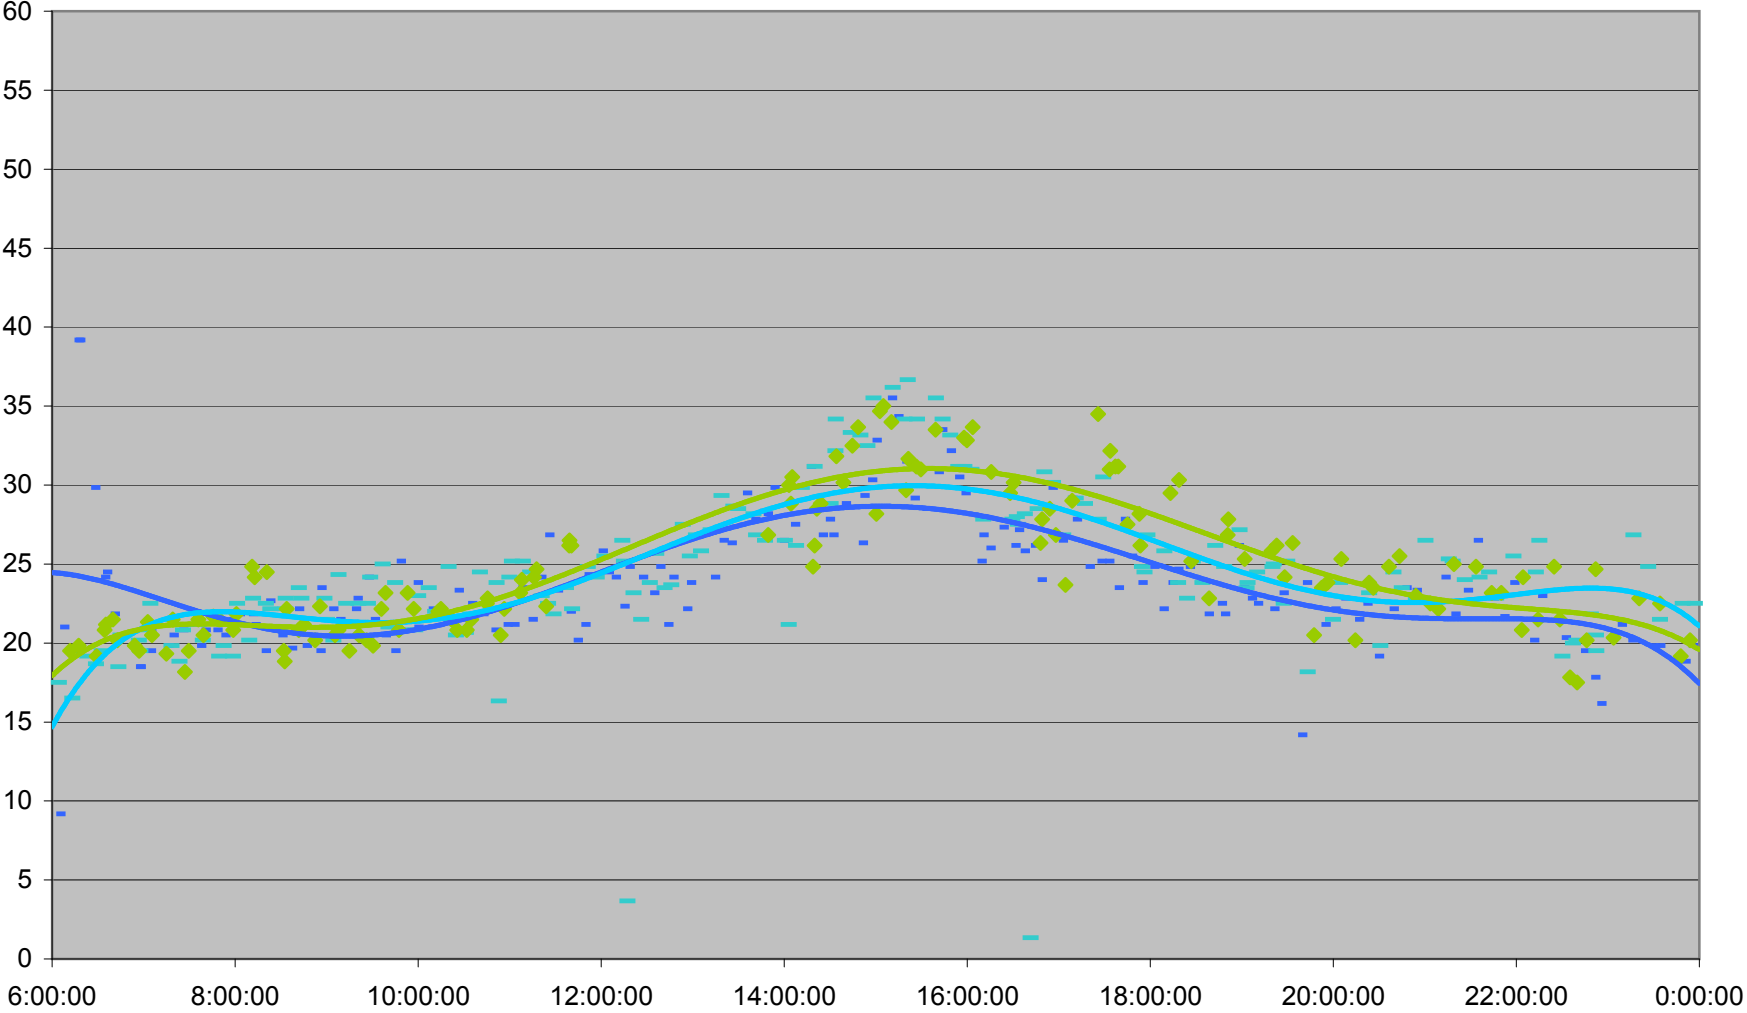

QUEEN Down from Wilson Park Rd. to Yonge St.

QUEEN Down from Wilson Park Rd. to Yonge St.

QUEEN Down from Wilson Park Rd. to Yonge St.

QUEEN Down from Wilson Park Rd. to Yonge St.

Wed. 27 Dec Thu. 28 Dec Fri. 29 Dec Poly. (Wed. 27 Dec) Poly. (Thu. 28 Dec) Poly. (Fri. 29 Dec)

QUEEN Down from Wilson Park Rd. to Yonge St.

- | | | | | | | | |
|--------------|--------------|--------------|--------------|--------------|--------------|--------------|--------------|
| ◆ Fri.1.Dec | ■ Mon.4.Dec | ▲ Tue.5.Dec | × Wed.6.Dec | × Thu.7.Dec | ● Fri.8.Dec | + Mon.11.Dec | - Tue.12.Dec |
| - Wed.13.Dec | ◇ Thu.14.Dec | ■ Fri.15.Dec | ▲ Mon.18.Dec | × Tue.19.Dec | × Wed.20.Dec | ● Thu.21.Dec | + Fri.22.Dec |
| - Wed.27.Dec | - Thu.28.Dec | ◆ Fri.29.Dec | | | | | |

QUEEN Down from Wilson Park Rd. to Yonge St.

QUEEN Down from Wilson Park Rd. to Yonge St.