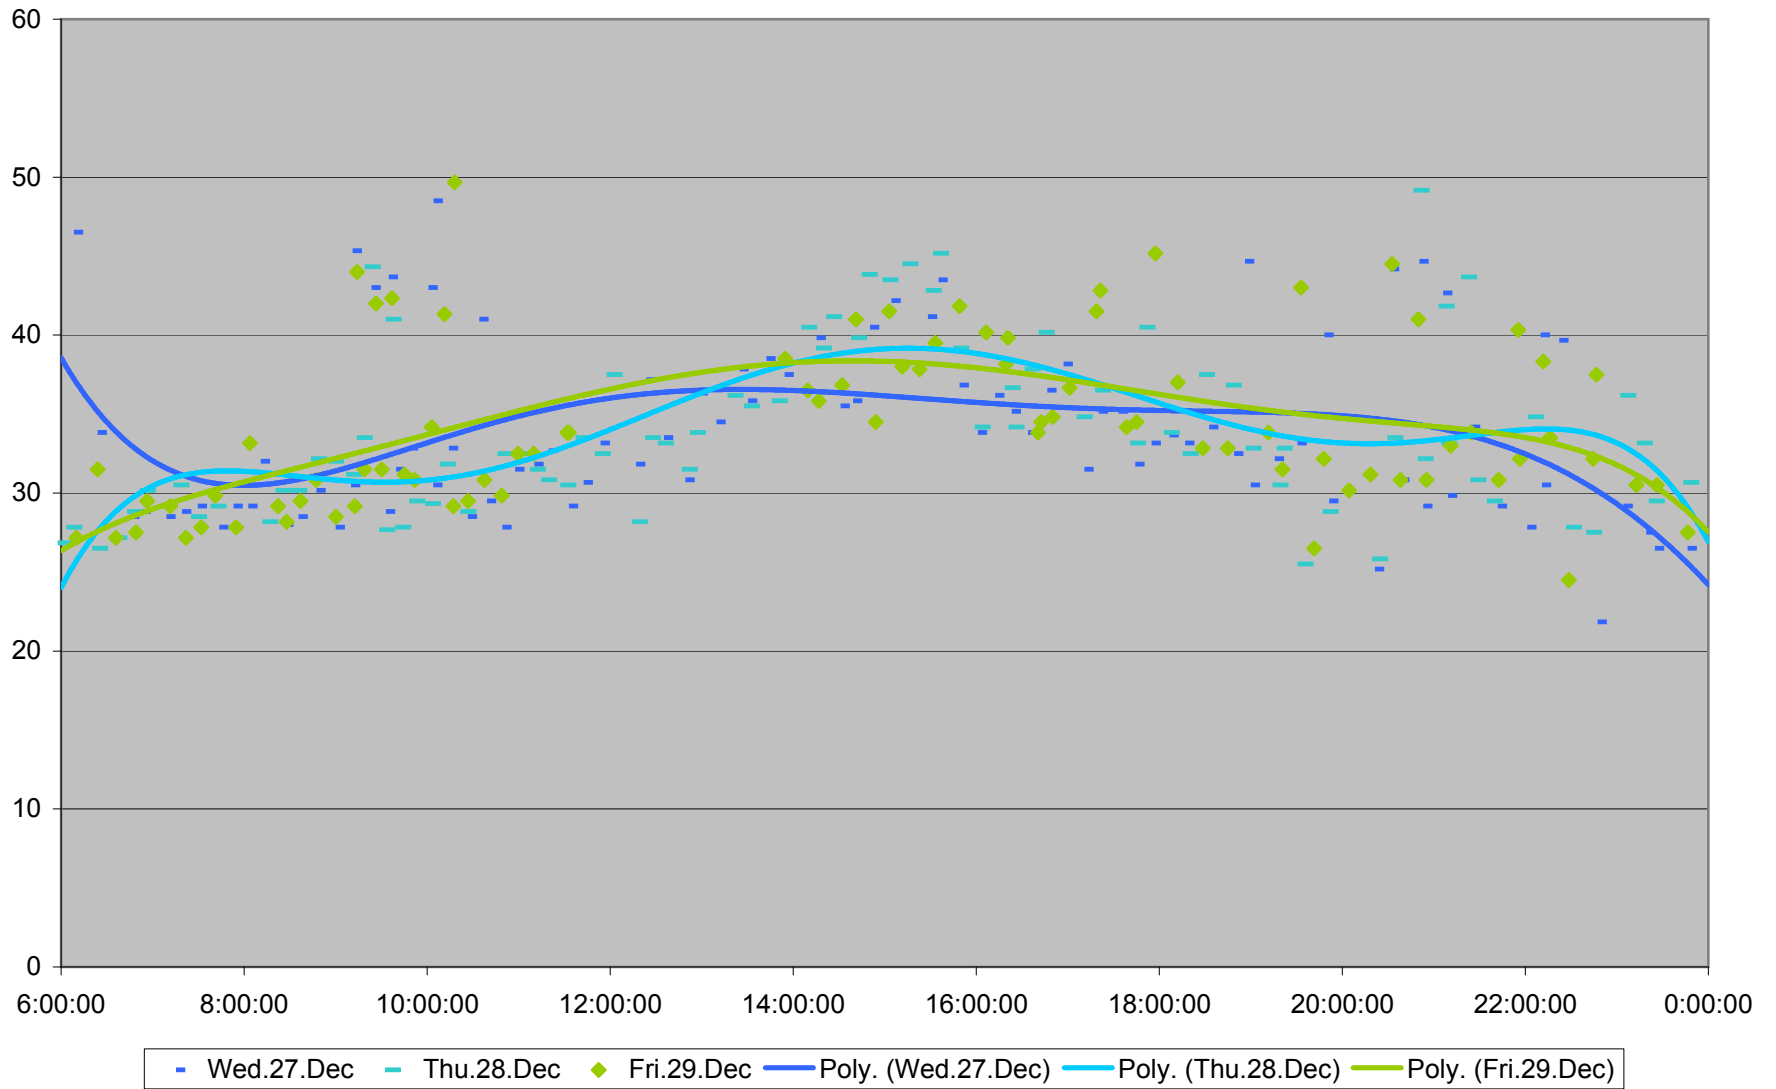

QUEEN Down from Queensway Humber to Yonge St.

QUEEN Down from Queensway Humber to Yonge St.

QUEEN Down from Queensway Humber to Yonge St.

QUEEN Down from Queensway Humber to Yonge St.

QUEEN Down from Queensway Humber to Yonge St.

- | | | | | | | | |
|--------------|--------------|--------------|--------------|--------------|--------------|--------------|--------------|
| ◆ Fri.1.Dec | ■ Mon.4.Dec | ▲ Tue.5.Dec | ✕ Wed.6.Dec | ✖ Thu.7.Dec | ● Fri.8.Dec | + Mon.11.Dec | - Tue.12.Dec |
| - Wed.13.Dec | ◇ Thu.14.Dec | ■ Fri.15.Dec | ▲ Mon.18.Dec | ✕ Tue.19.Dec | ✖ Wed.20.Dec | ● Thu.21.Dec | + Fri.22.Dec |
| - Wed.27.Dec | - Thu.28.Dec | ◆ Fri.29.Dec | | | | | |

QUEEN Down from Queensway Humber to Yonge St.

QUEEN Down from Queensway Humber to Yonge St.