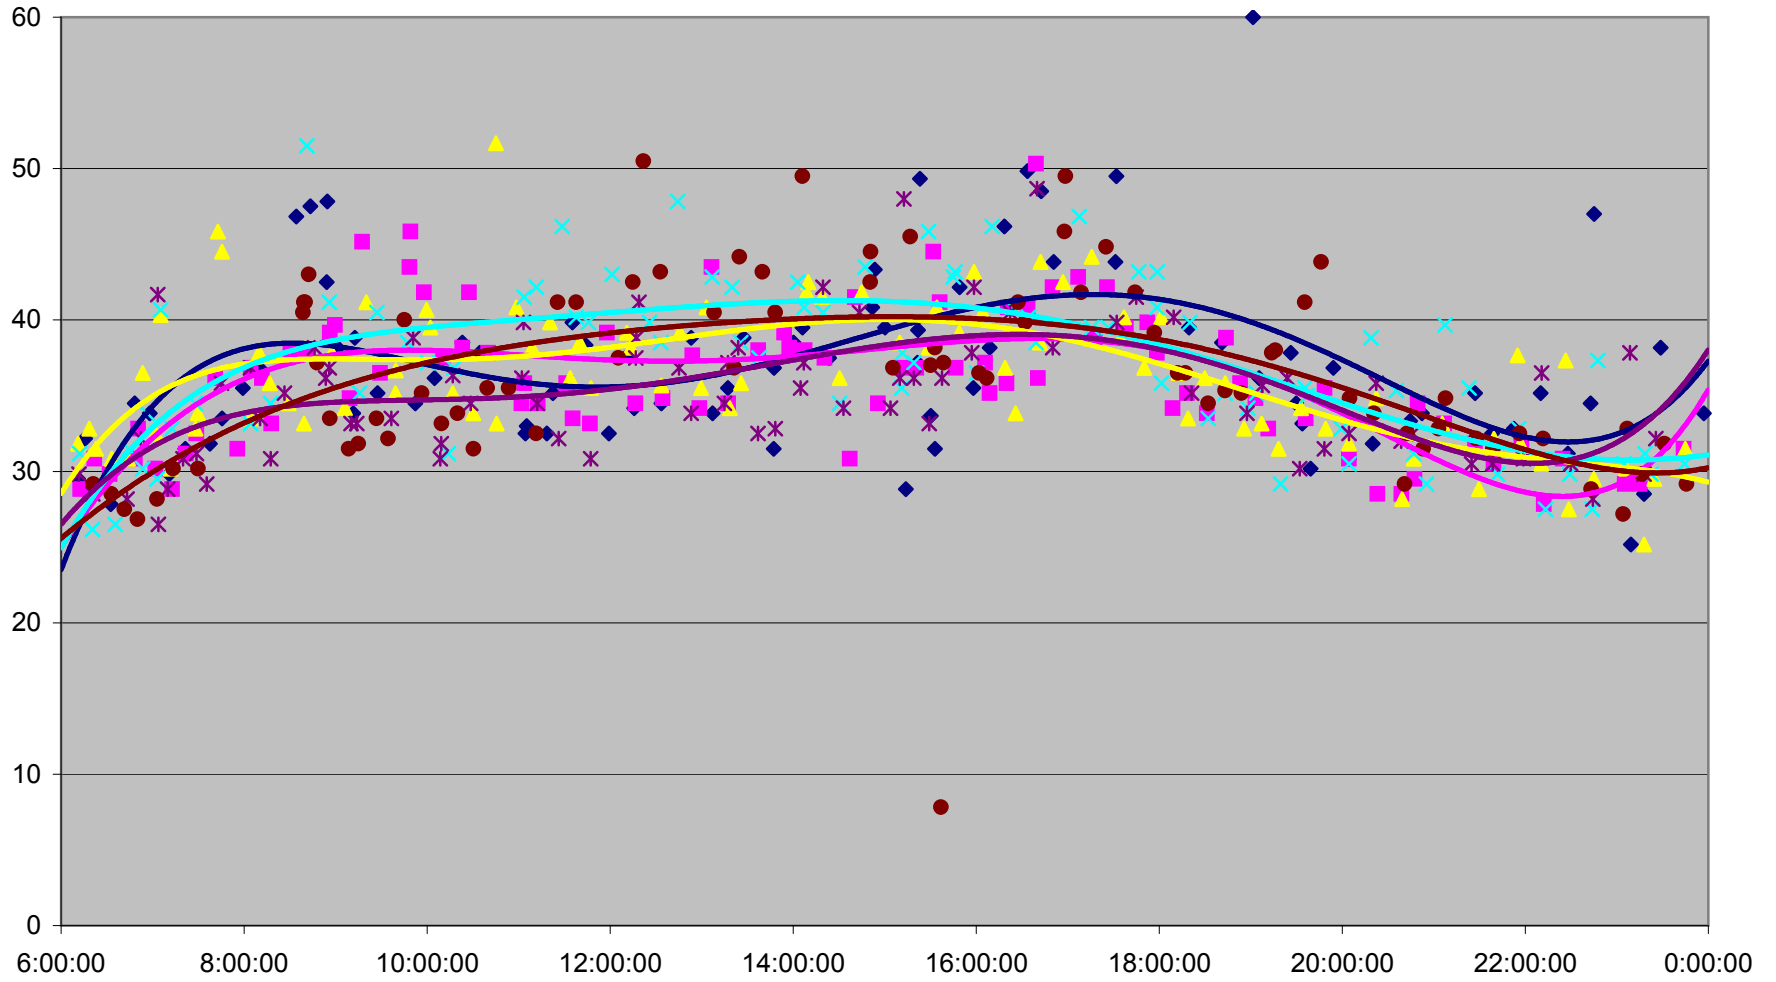

QUEEN Down from Queensway Humber to Yonge St.

QUEEN Down from Queensway Humber to Yonge St.

QUEEN Down from Queensway Humber to Yonge St.

QUEEN Down from Queensway Humber to Yonge St.

QUEEN Down from Queensway Humber to Yonge St.

- | | | | | | | | |
|--------------|--------------|--------------|--------------|--------------|--------------|--------------|--------------|
| ◆ Fri.1.Dec | ■ Mon.4.Dec | ▲ Tue.5.Dec | ✕ Wed.6.Dec | ✖ Thu.7.Dec | ● Fri.8.Dec | + Mon.11.Dec | - Tue.12.Dec |
| - Wed.13.Dec | ◇ Thu.14.Dec | ■ Fri.15.Dec | ▲ Mon.18.Dec | ✕ Tue.19.Dec | ✖ Wed.20.Dec | ● Thu.21.Dec | + Fri.22.Dec |
| - Wed.27.Dec | - Thu.28.Dec | ◆ Fri.29.Dec | | | | | |