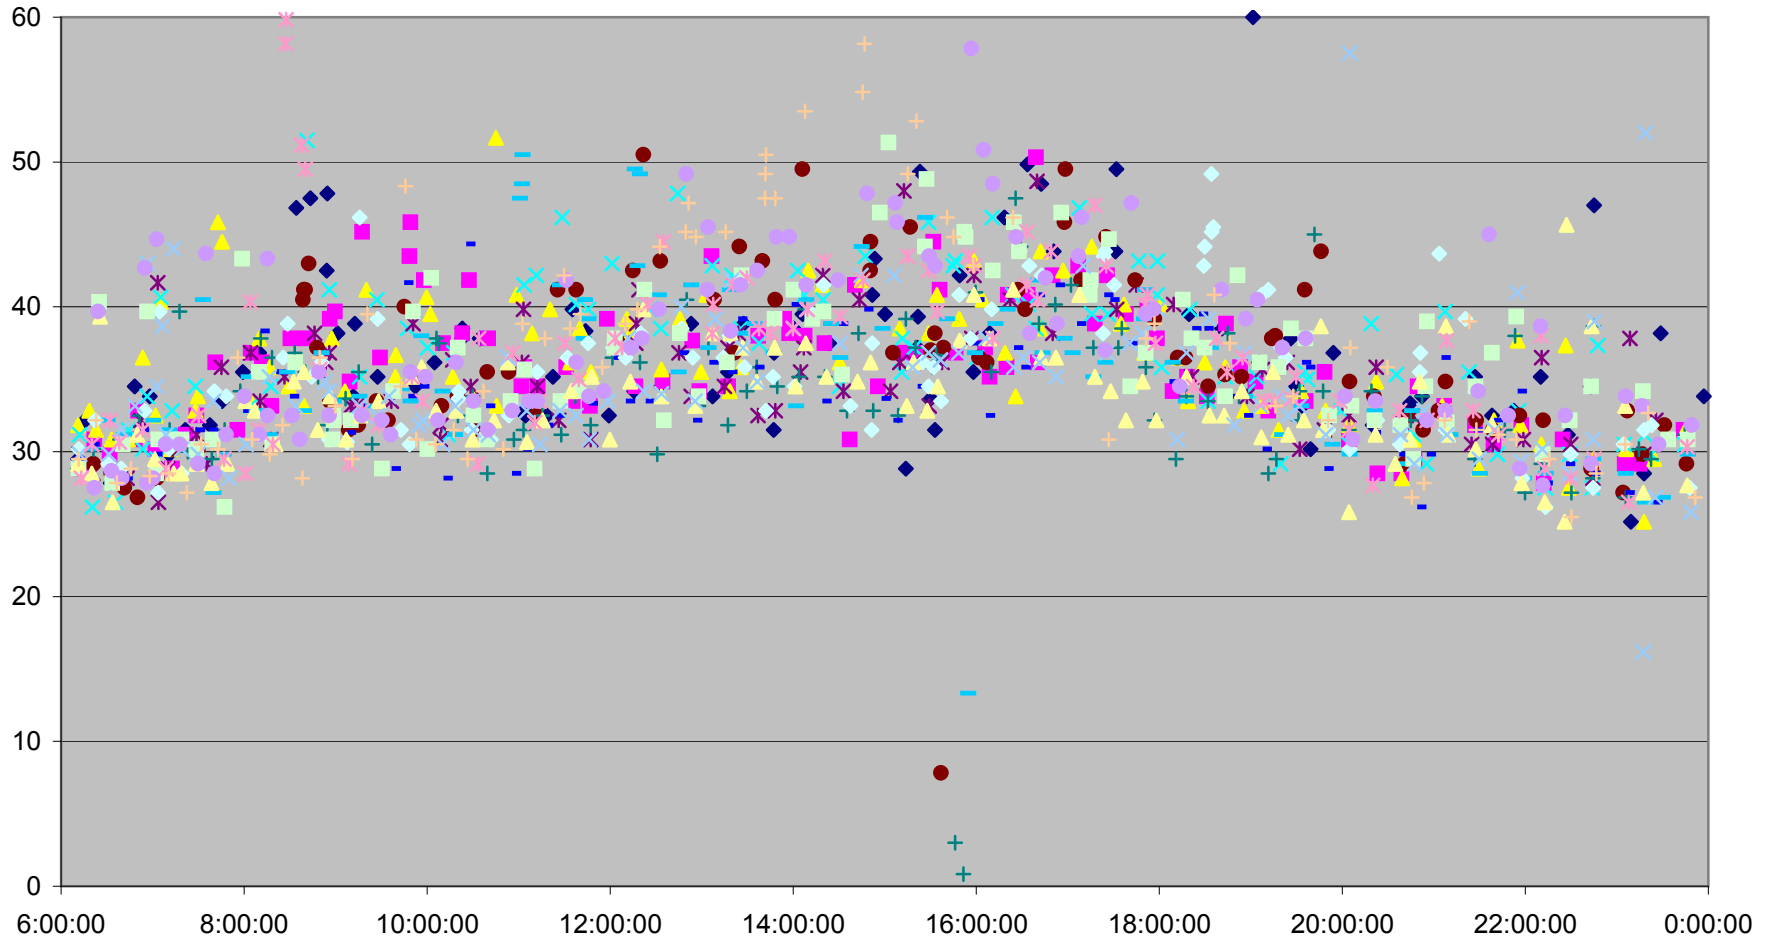

QUEEN Down from Queensway Humber to Yonge St.

QUEEN Down from Queensway Humber to Yonge St.

QUEEN Down from Queensway Humber to Yonge St.

QUEEN Down from Queensway Humber to Yonge St.

QUEEN Down from Queensway Humber to Yonge St.

- | | | | | | | | |
|--------------|--------------|--------------|--------------|--------------|--------------|--------------|--------------|
| ◆ Fri.1.Dec | ■ Mon.4.Dec | ▲ Tue.5.Dec | ✕ Wed.6.Dec | ✖ Thu.7.Dec | ● Fri.8.Dec | + Mon.11.Dec | - Tue.12.Dec |
| - Wed.13.Dec | ◇ Thu.14.Dec | ■ Fri.15.Dec | ▲ Mon.18.Dec | ✕ Tue.19.Dec | ✖ Wed.20.Dec | ● Thu.21.Dec | + Fri.22.Dec |
| - Wed.27.Dec | - Thu.28.Dec | ◆ Fri.29.Dec | | | | | |

QUEEN Down from Queensway Humber to Yonge St.

QUEEN Down from Queensway Humber to Yonge St.