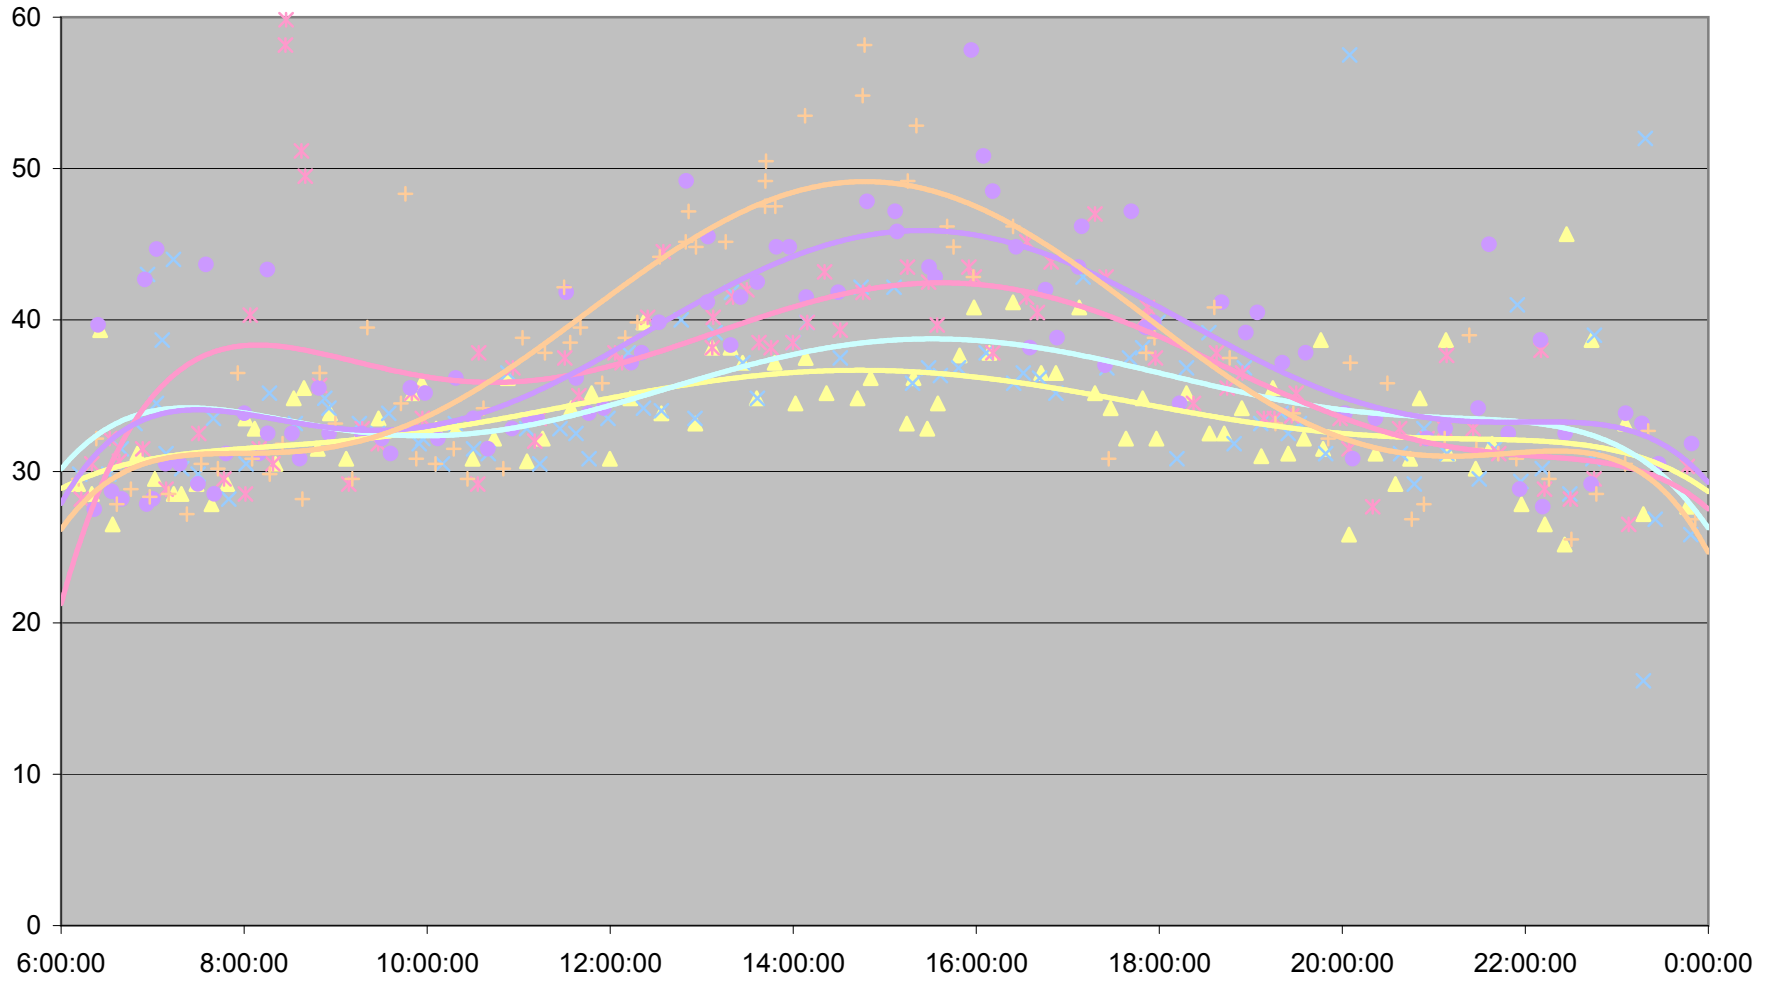

QUEEN Down from Queensway Humber to Yonge St.

QUEEN Down from Queensway Humber to Yonge St.

QUEEN Down from Queensway Humber to Yonge St.

QUEEN Down from Queensway Humber to Yonge St.

QUEEN Down from Queensway Humber to Yonge St.

- | | | | | | | | |
|--------------|--------------|--------------|--------------|--------------|--------------|--------------|--------------|
| ◆ Fri.1.Dec | ■ Mon.4.Dec | ▲ Tue.5.Dec | ✕ Wed.6.Dec | ✖ Thu.7.Dec | ● Fri.8.Dec | + Mon.11.Dec | - Tue.12.Dec |
| - Wed.13.Dec | ◇ Thu.14.Dec | ■ Fri.15.Dec | ▲ Mon.18.Dec | ✕ Tue.19.Dec | ✖ Wed.20.Dec | ● Thu.21.Dec | + Fri.22.Dec |
| - Wed.27.Dec | - Thu.28.Dec | ◆ Fri.29.Dec | | | | | |

QUEEN Down from Queensway Humber to Yonge St.

QUEEN Down from Queensway Humber to Yonge St.