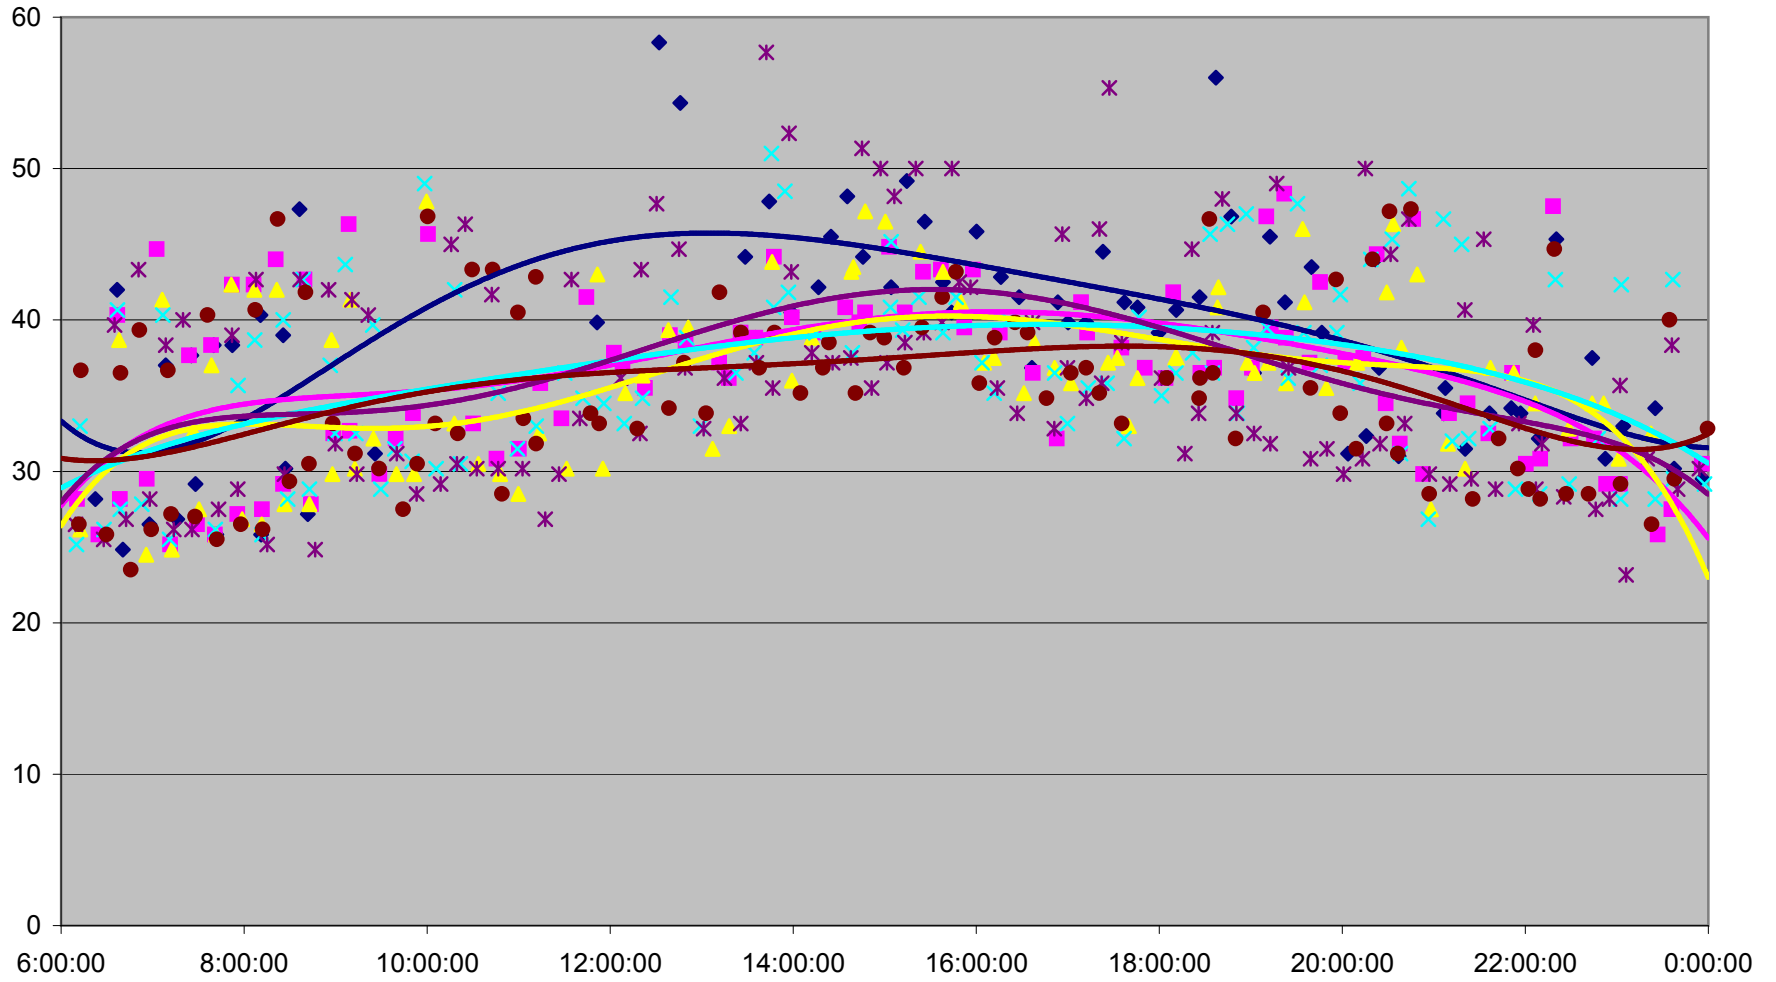

QUEEN Down from Queensway Humber to Yonge St.