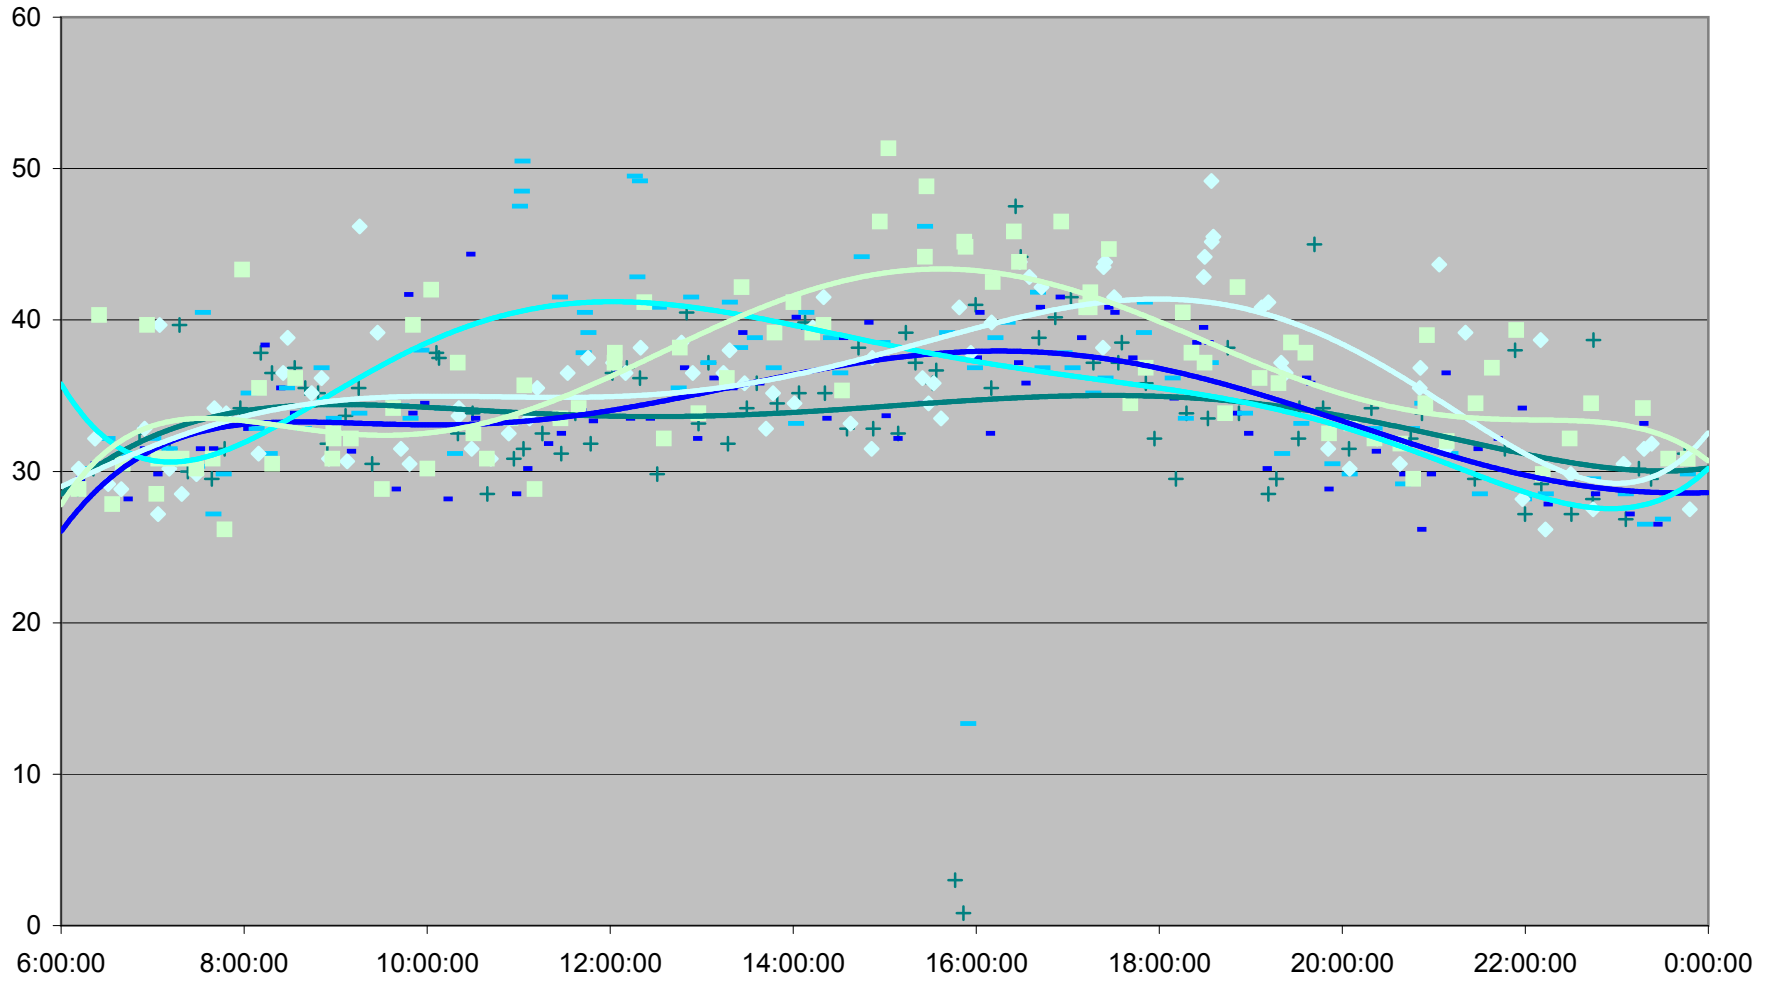

QUEEN Down from Queensway Humber to Yonge St.

QUEEN Down from Queensway Humber to Yonge St.

QUEEN Down from Queensway Humber to Yonge St.

QUEEN Down from Queensway Humber to Yonge St.

QUEEN Down from Queensway Humber to Yonge St.

- | | | | | | | | |
|--------------|--------------|--------------|--------------|--------------|--------------|--------------|--------------|
| ◆ Fri.1.Dec | ■ Mon.4.Dec | ▲ Tue.5.Dec | ✕ Wed.6.Dec | ✖ Thu.7.Dec | ● Fri.8.Dec | + Mon.11.Dec | - Tue.12.Dec |
| - Wed.13.Dec | ◇ Thu.14.Dec | ■ Fri.15.Dec | ▲ Mon.18.Dec | ✕ Tue.19.Dec | ✖ Wed.20.Dec | ● Thu.21.Dec | + Fri.22.Dec |
| - Wed.27.Dec | - Thu.28.Dec | ◆ Fri.29.Dec | | | | | |