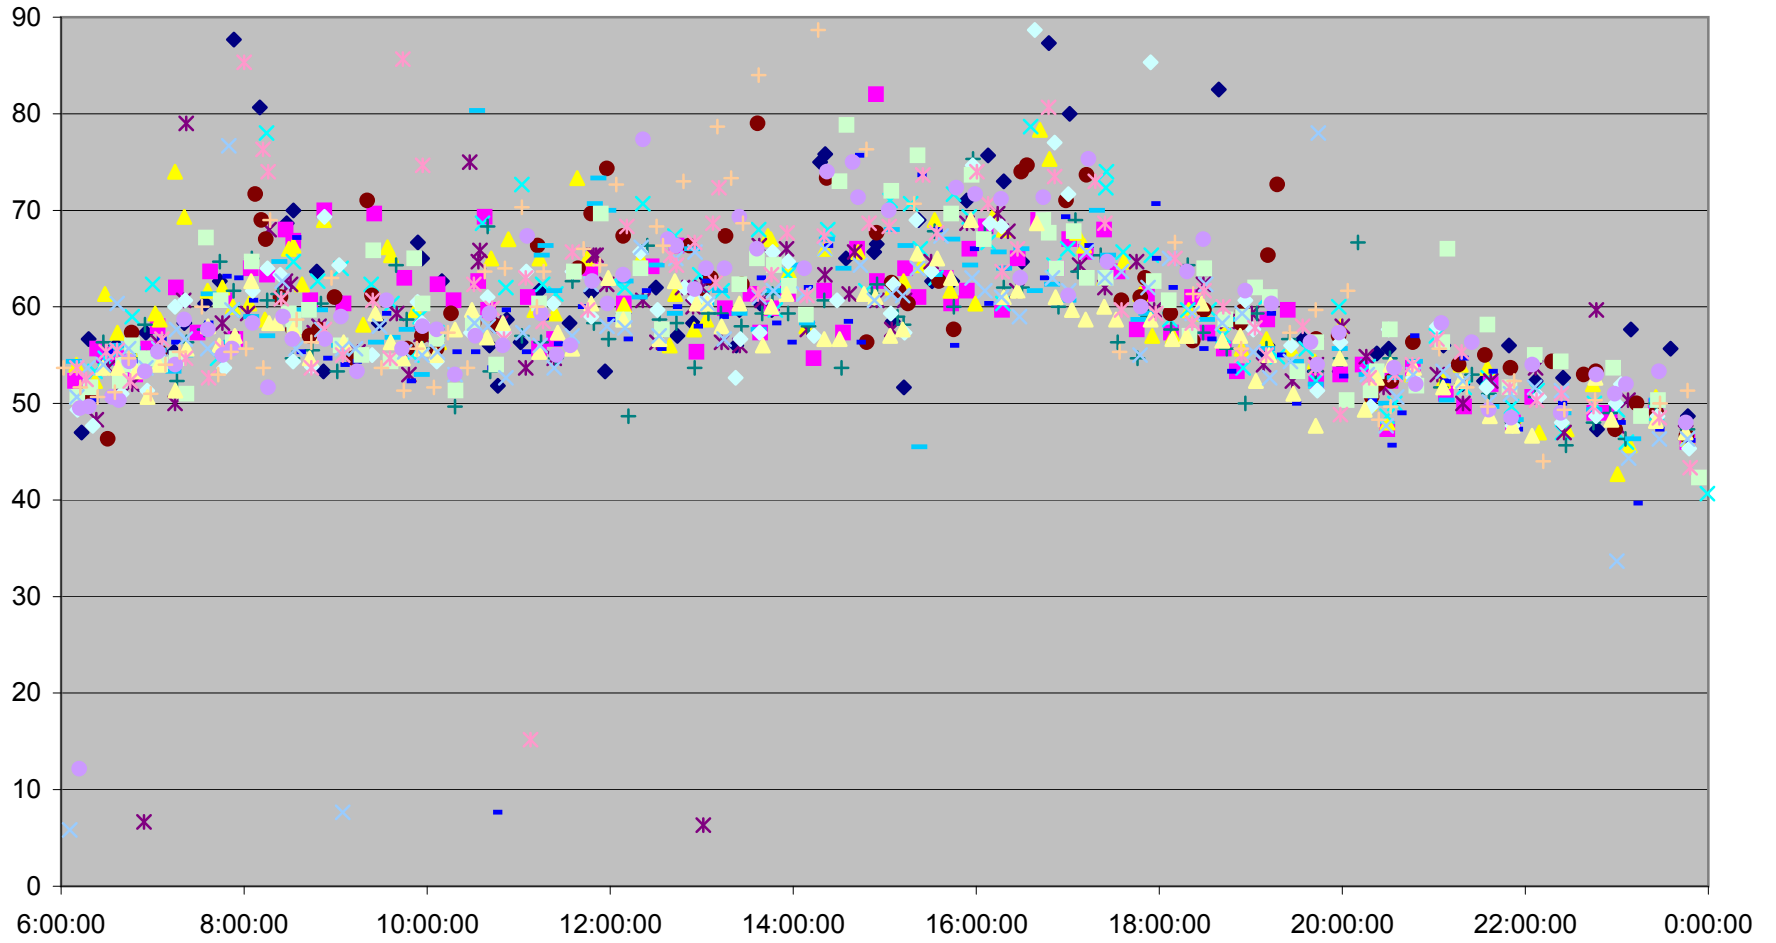

QUEEN Down from Long Branch Loop to Yonge St.

QUEEN Down from Long Branch Loop to Yonge St.

QUEEN Down from Long Branch Loop to Yonge St.

QUEEN Down from Long Branch Loop to Yonge St.

Wed.27.Dec Thu.28.Dec Fri.29.Dec Poly. (Wed.27.Dec) Poly. (Thu.28.Dec) Poly. (Fri.29.Dec)

QUEEN Down from Long Branch Loop to Yonge St.

- | | | | | | | | |
|--------------|--------------|--------------|--------------|--------------|--------------|--------------|--------------|
| ◆ Fri.1.Dec | ■ Mon.4.Dec | ▲ Tue.5.Dec | ✕ Wed.6.Dec | ✖ Thu.7.Dec | ● Fri.8.Dec | + Mon.11.Dec | - Tue.12.Dec |
| - Wed.13.Dec | ◇ Thu.14.Dec | ■ Fri.15.Dec | ▲ Mon.18.Dec | ✕ Tue.19.Dec | ✖ Wed.20.Dec | ● Thu.21.Dec | + Fri.22.Dec |
| - Wed.27.Dec | - Thu.28.Dec | ◆ Fri.29.Dec | | | | | |

QUEEN Down from Long Branch Loop to Yonge St.

QUEEN Down from Long Branch Loop to Yonge St.