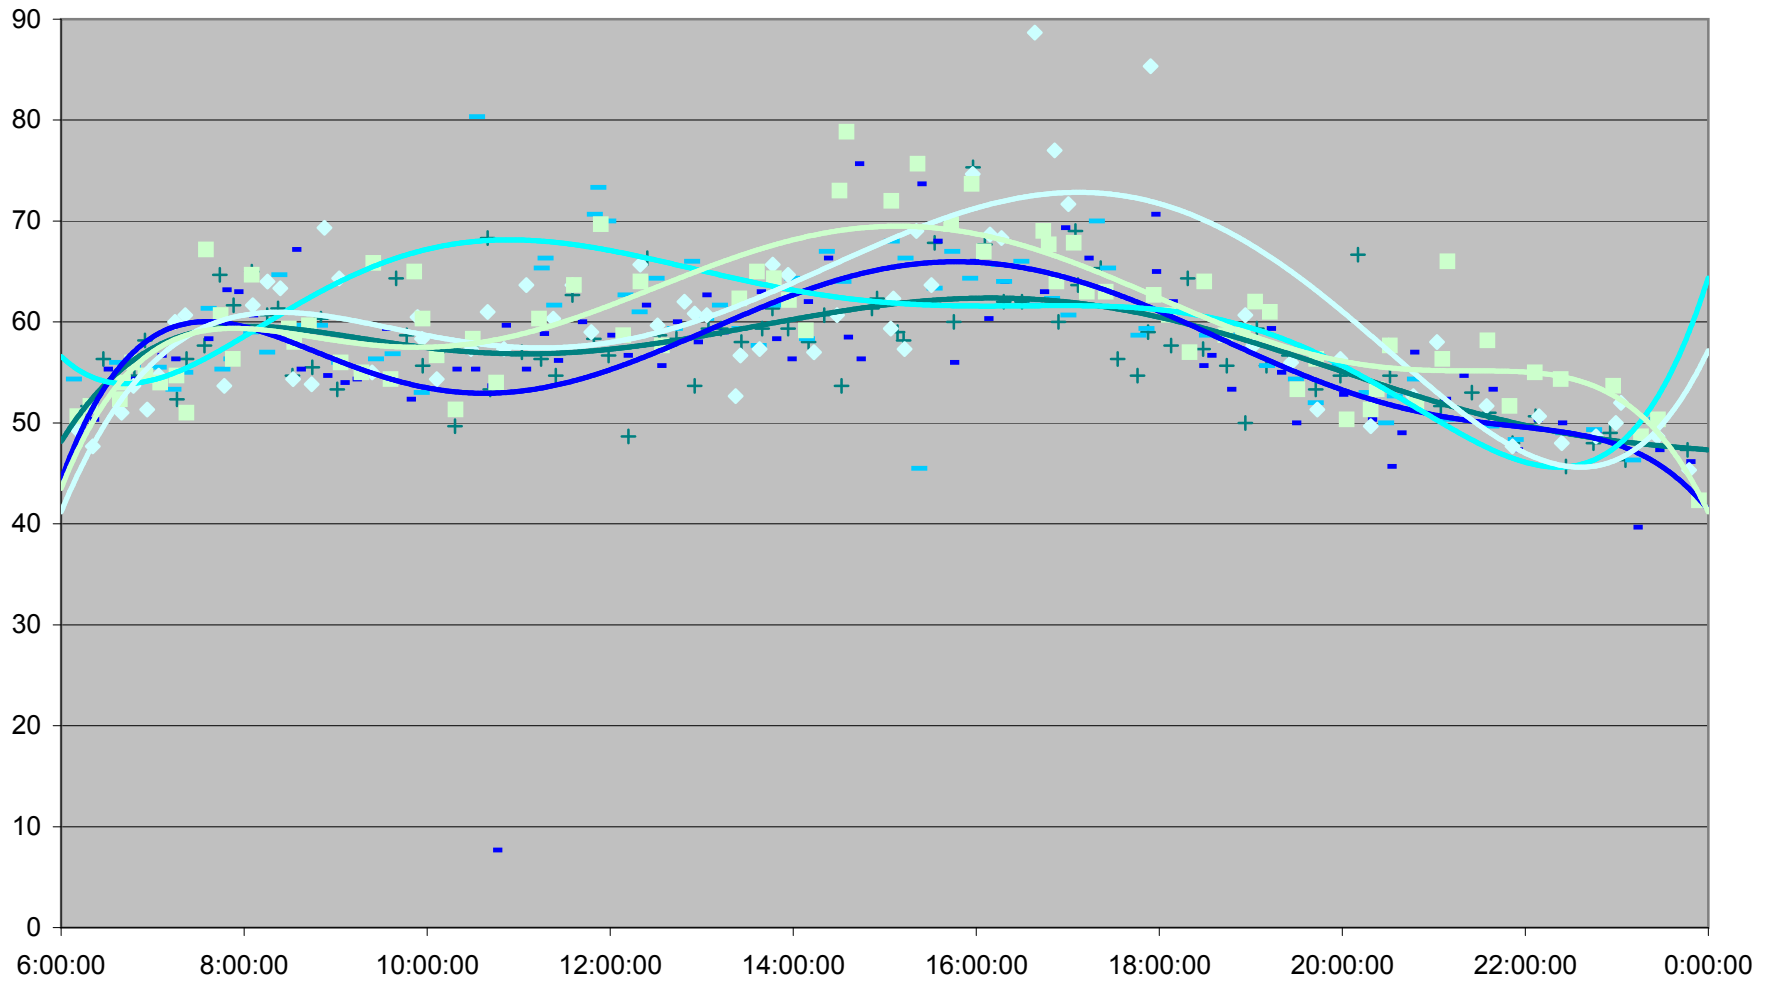

QUEEN Down from Long Branch Loop to Yonge St.

QUEEN Down from Long Branch Loop to Yonge St.

QUEEN Down from Long Branch Loop to Yonge St.

QUEEN Down from Long Branch Loop to Yonge St.

Wed.27.Dec Thu.28.Dec Fri.29.Dec Poly. (Wed.27.Dec) Poly. (Thu.28.Dec) Poly. (Fri.29.Dec)

QUEEN Down from Long Branch Loop to Yonge St.

- | | | | | | | | |
|--------------|--------------|--------------|--------------|--------------|--------------|--------------|--------------|
| ◆ Fri.1.Dec | ■ Mon.4.Dec | ▲ Tue.5.Dec | ✕ Wed.6.Dec | ✖ Thu.7.Dec | ● Fri.8.Dec | + Mon.11.Dec | - Tue.12.Dec |
| - Wed.13.Dec | ◇ Thu.14.Dec | ■ Fri.15.Dec | ▲ Mon.18.Dec | ✕ Tue.19.Dec | ✖ Wed.20.Dec | ● Thu.21.Dec | + Fri.22.Dec |
| - Wed.27.Dec | - Thu.28.Dec | ◆ Fri.29.Dec | | | | | |

QUEEN Down from Long Branch Loop to Yonge St.

QUEEN Down from Long Branch Loop to Yonge St.