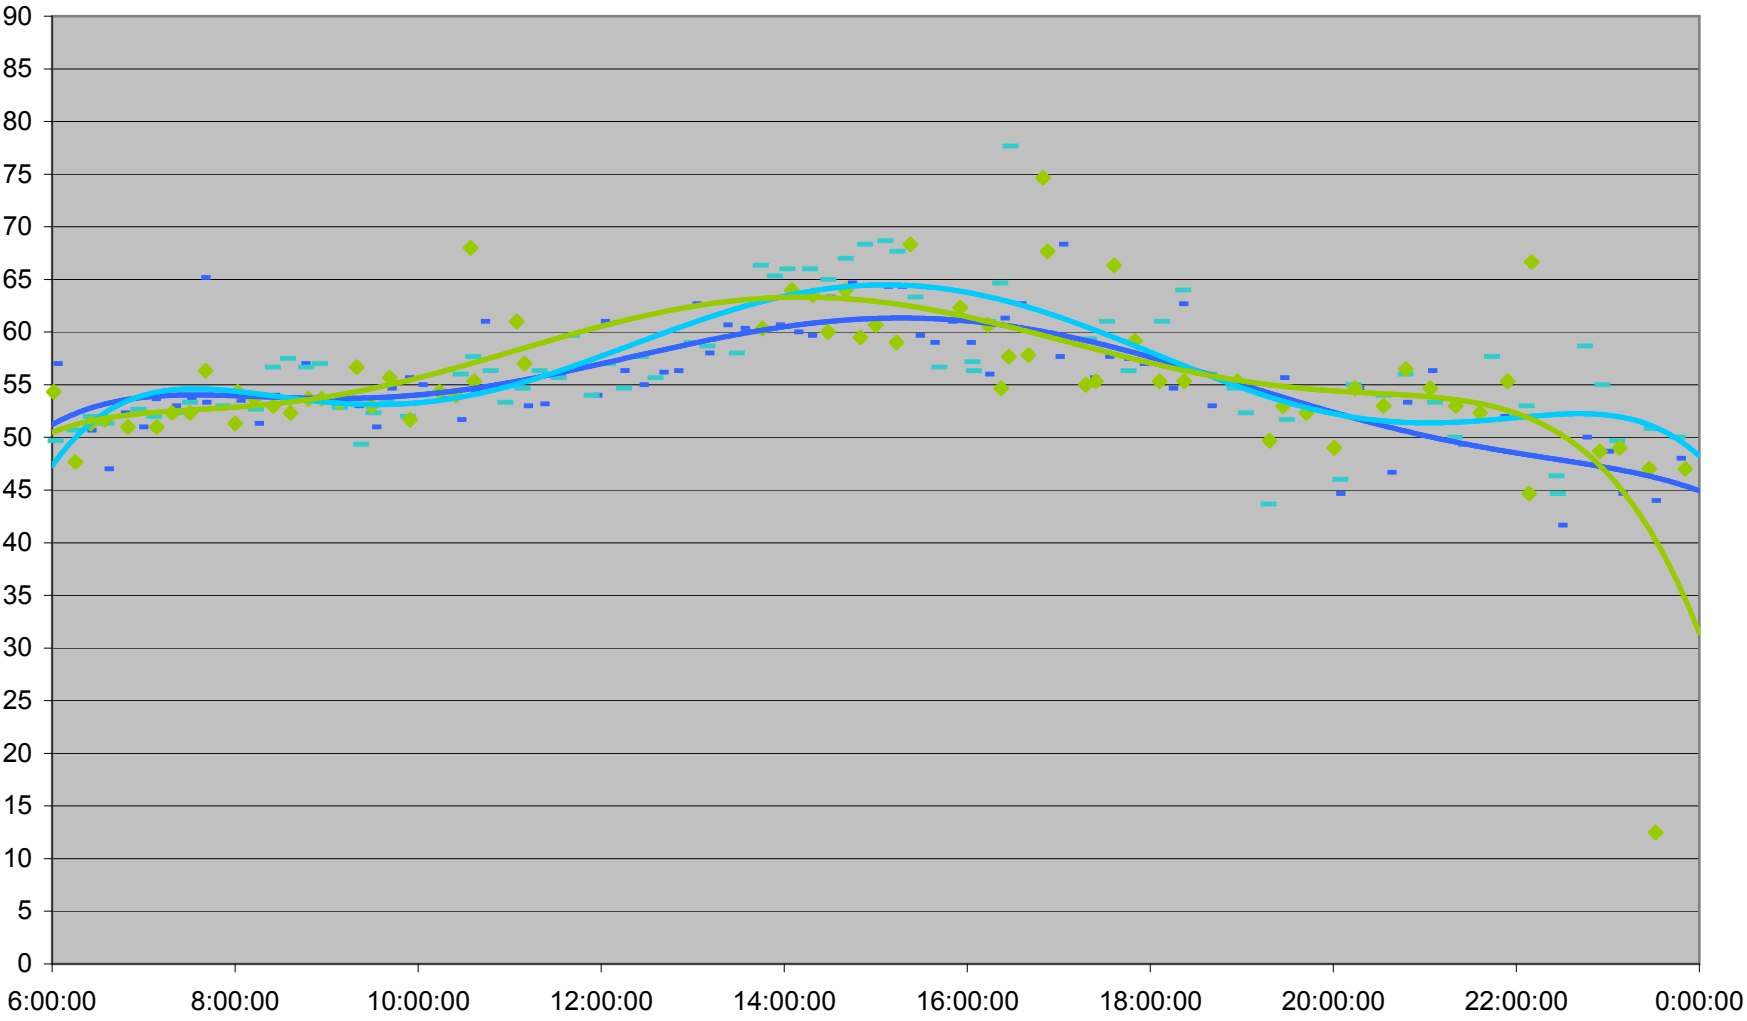

QUEEN Down from Long Branch Loop to Yonge St.

QUEEN Down from Long Branch Loop to Yonge St.

QUEEN Down from Long Branch Loop to Yonge St.

QUEEN Down from Long Branch Loop to Yonge St.

Wed.27.Dec Thu.28.Dec Fri.29.Dec Poly. (Wed.27.Dec) Poly. (Thu.28.Dec) Poly. (Fri.29.Dec)

QUEEN Down from Long Branch Loop to Yonge St.

- | | | | | | | | |
|--------------|--------------|--------------|--------------|--------------|--------------|--------------|--------------|
| ◆ Fri.1.Dec | ■ Mon.4.Dec | ▲ Tue.5.Dec | ✕ Wed.6.Dec | ✖ Thu.7.Dec | ● Fri.8.Dec | + Mon.11.Dec | - Tue.12.Dec |
| - Wed.13.Dec | ◇ Thu.14.Dec | ■ Fri.15.Dec | ▲ Mon.18.Dec | ✕ Tue.19.Dec | ✖ Wed.20.Dec | ● Thu.21.Dec | + Fri.22.Dec |
| - Wed.27.Dec | - Thu.28.Dec | ◆ Fri.29.Dec | | | | | |

QUEEN Down from Long Branch Loop to Yonge St.

QUEEN Down from Long Branch Loop to Yonge St.