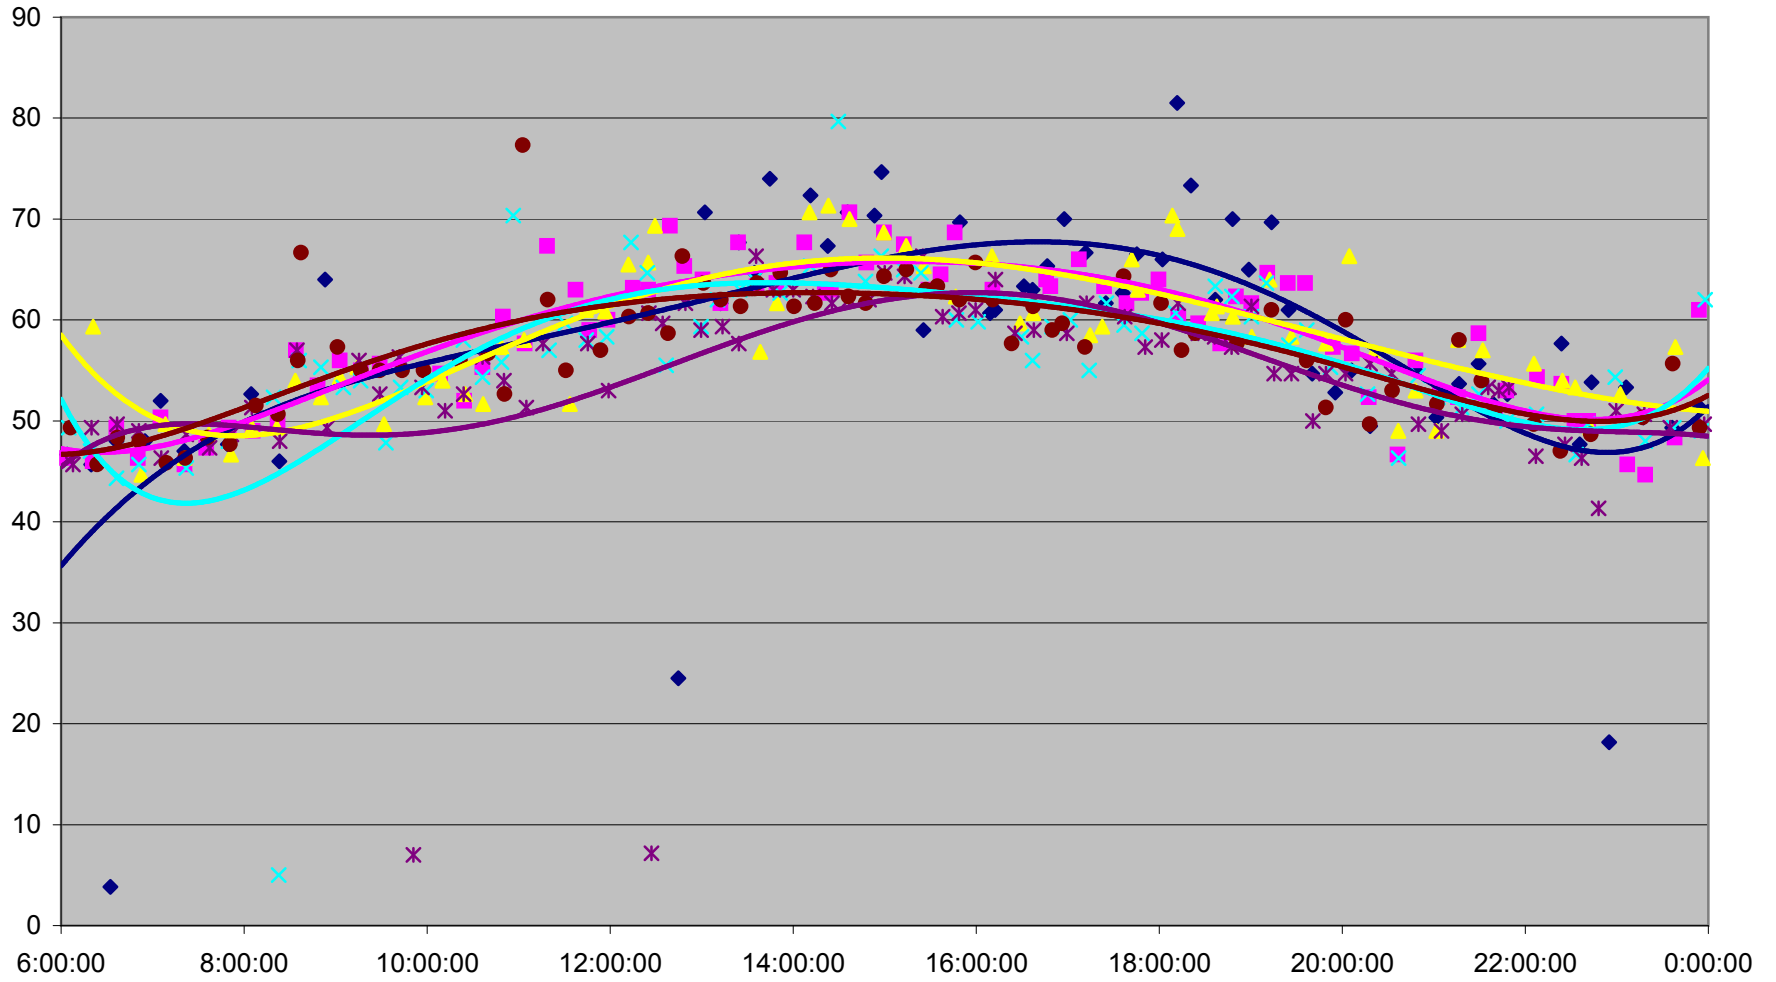

QUEEN Down from Long Branch Loop to Yonge St.

QUEEN Down from Long Branch Loop to Yonge St.

QUEEN Down from Long Branch Loop to Yonge St.

QUEEN Down from Long Branch Loop to Yonge St.

Wed.27.Dec Thu.28.Dec Fri.29.Dec Poly. (Wed.27.Dec) Poly. (Thu.28.Dec) Poly. (Fri.29.Dec)

QUEEN Down from Long Branch Loop to Yonge St.

- | | | | | | | | |
|--------------|--------------|--------------|--------------|--------------|--------------|--------------|--------------|
| ◆ Fri.1.Dec | ■ Mon.4.Dec | ▲ Tue.5.Dec | ✕ Wed.6.Dec | ✖ Thu.7.Dec | ● Fri.8.Dec | + Mon.11.Dec | - Tue.12.Dec |
| - Wed.13.Dec | ◇ Thu.14.Dec | ■ Fri.15.Dec | ▲ Mon.18.Dec | ✕ Tue.19.Dec | ✖ Wed.20.Dec | ● Thu.21.Dec | + Fri.22.Dec |
| - Wed.27.Dec | - Thu.28.Dec | ◆ Fri.29.Dec | | | | | |

QUEEN Down from Long Branch Loop to Yonge St.

QUEEN Down from Long Branch Loop to Yonge St.