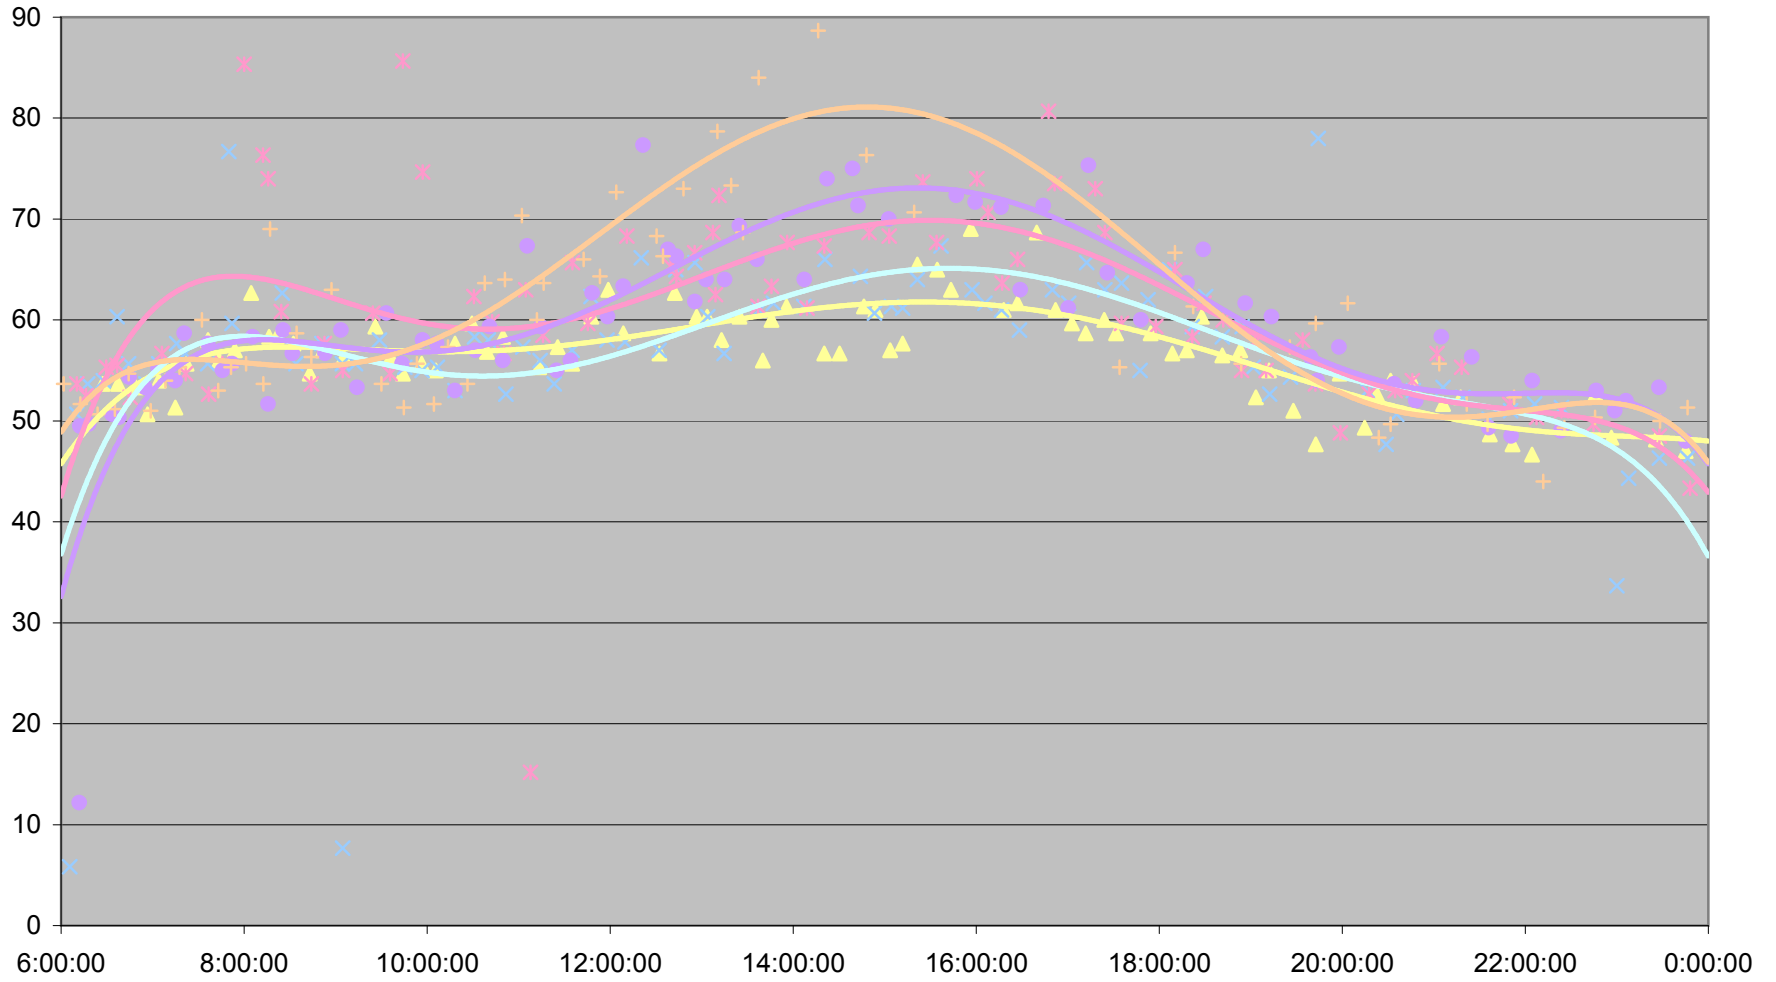

QUEEN Down from Long Branch Loop to Yonge St.

QUEEN Down from Long Branch Loop to Yonge St.

QUEEN Down from Long Branch Loop to Yonge St.

QUEEN Down from Long Branch Loop to Yonge St.

Wed.27.Dec Thu.28.Dec Fri.29.Dec Poly. (Wed.27.Dec) Poly. (Thu.28.Dec) Poly. (Fri.29.Dec)

QUEEN Down from Long Branch Loop to Yonge St.

- | | | | | | | | |
|--------------|--------------|--------------|--------------|--------------|--------------|--------------|--------------|
| ◆ Fri.1.Dec | ■ Mon.4.Dec | ▲ Tue.5.Dec | ✕ Wed.6.Dec | ✖ Thu.7.Dec | ● Fri.8.Dec | + Mon.11.Dec | - Tue.12.Dec |
| - Wed.13.Dec | ◇ Thu.14.Dec | ■ Fri.15.Dec | ▲ Mon.18.Dec | ✕ Tue.19.Dec | ✖ Wed.20.Dec | ● Thu.21.Dec | + Fri.22.Dec |
| - Wed.27.Dec | - Thu.28.Dec | ◆ Fri.29.Dec | | | | | |

QUEEN Down from Long Branch Loop to Yonge St.

QUEEN Down from Long Branch Loop to Yonge St.