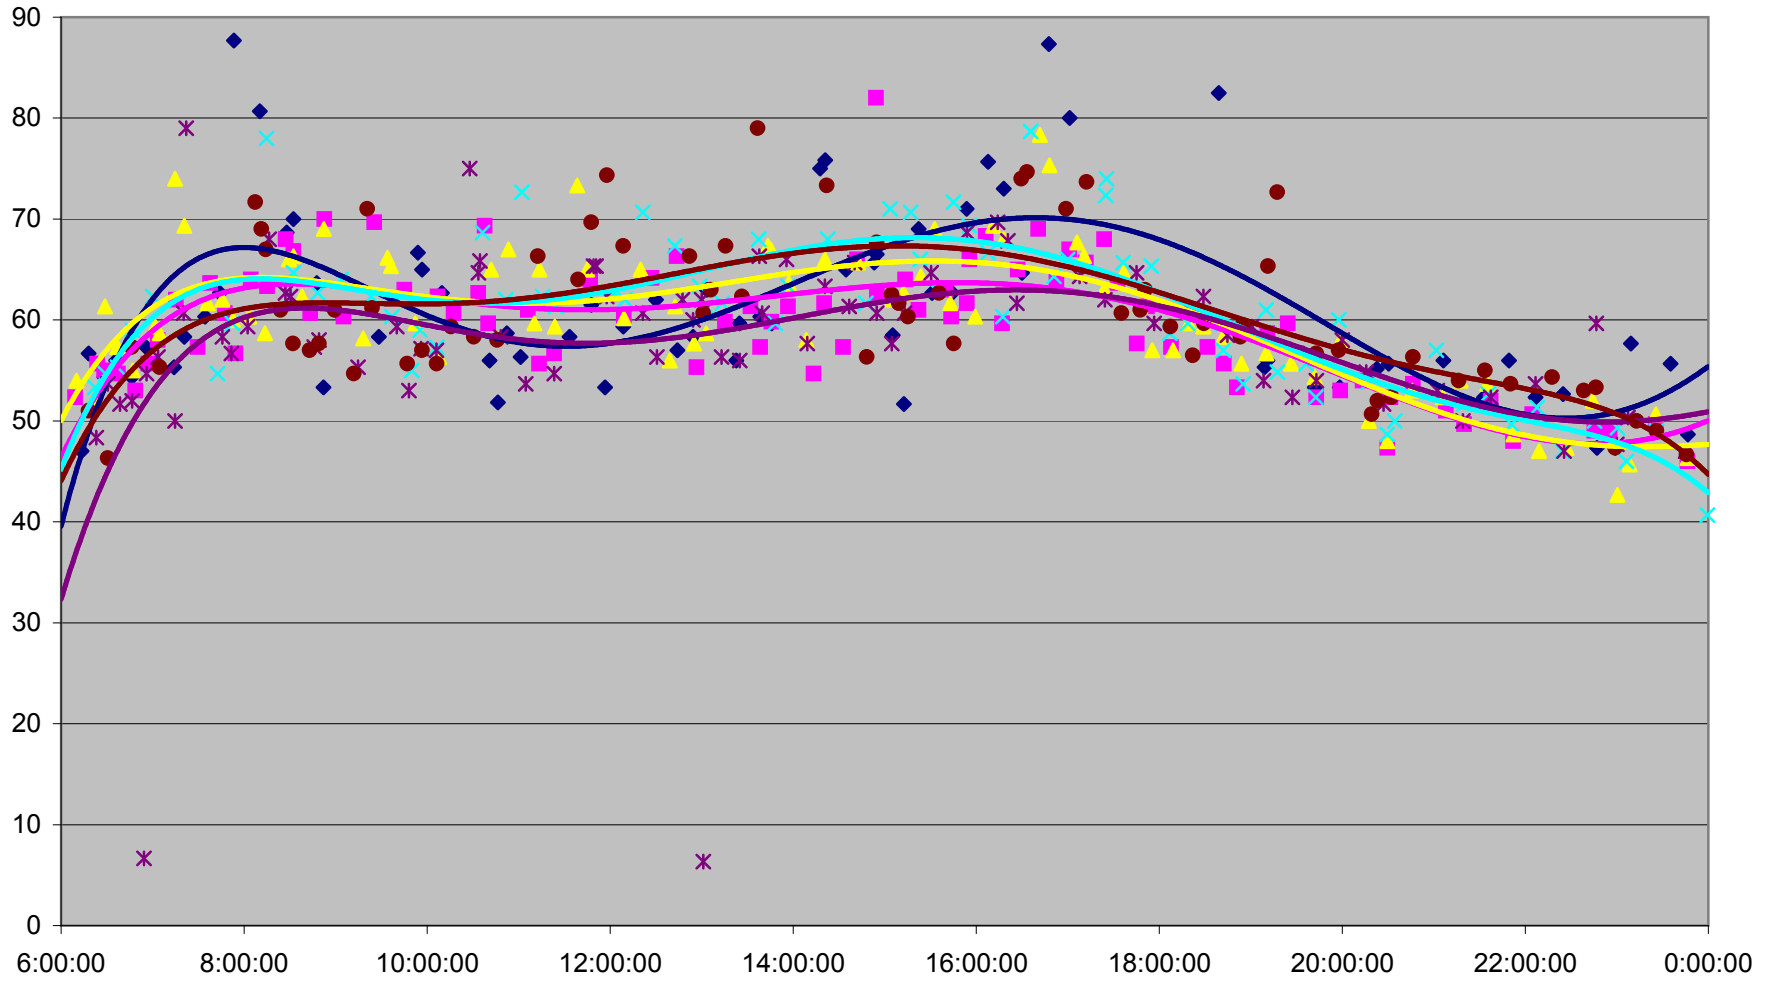

QUEEN Down from Long Branch Loop to Yonge St.

QUEEN Down from Long Branch Loop to Yonge St.

QUEEN Down from Long Branch Loop to Yonge St.

QUEEN Down from Long Branch Loop to Yonge St.

Wed.27.Dec Thu.28.Dec Fri.29.Dec Poly. (Wed.27.Dec) Poly. (Thu.28.Dec) Poly. (Fri.29.Dec)

QUEEN Down from Long Branch Loop to Yonge St.

- | | | | | | | | |
|--------------|--------------|--------------|--------------|--------------|--------------|--------------|--------------|
| ◆ Fri.1.Dec | ■ Mon.4.Dec | ▲ Tue.5.Dec | ✕ Wed.6.Dec | ✖ Thu.7.Dec | ● Fri.8.Dec | + Mon.11.Dec | - Tue.12.Dec |
| - Wed.13.Dec | ◇ Thu.14.Dec | ■ Fri.15.Dec | ▲ Mon.18.Dec | ✕ Tue.19.Dec | ✖ Wed.20.Dec | ● Thu.21.Dec | + Fri.22.Dec |
| - Wed.27.Dec | - Thu.28.Dec | ◆ Fri.29.Dec | | | | | |

QUEEN Down from Long Branch Loop to Yonge St.

QUEEN Down from Long Branch Loop to Yonge St.